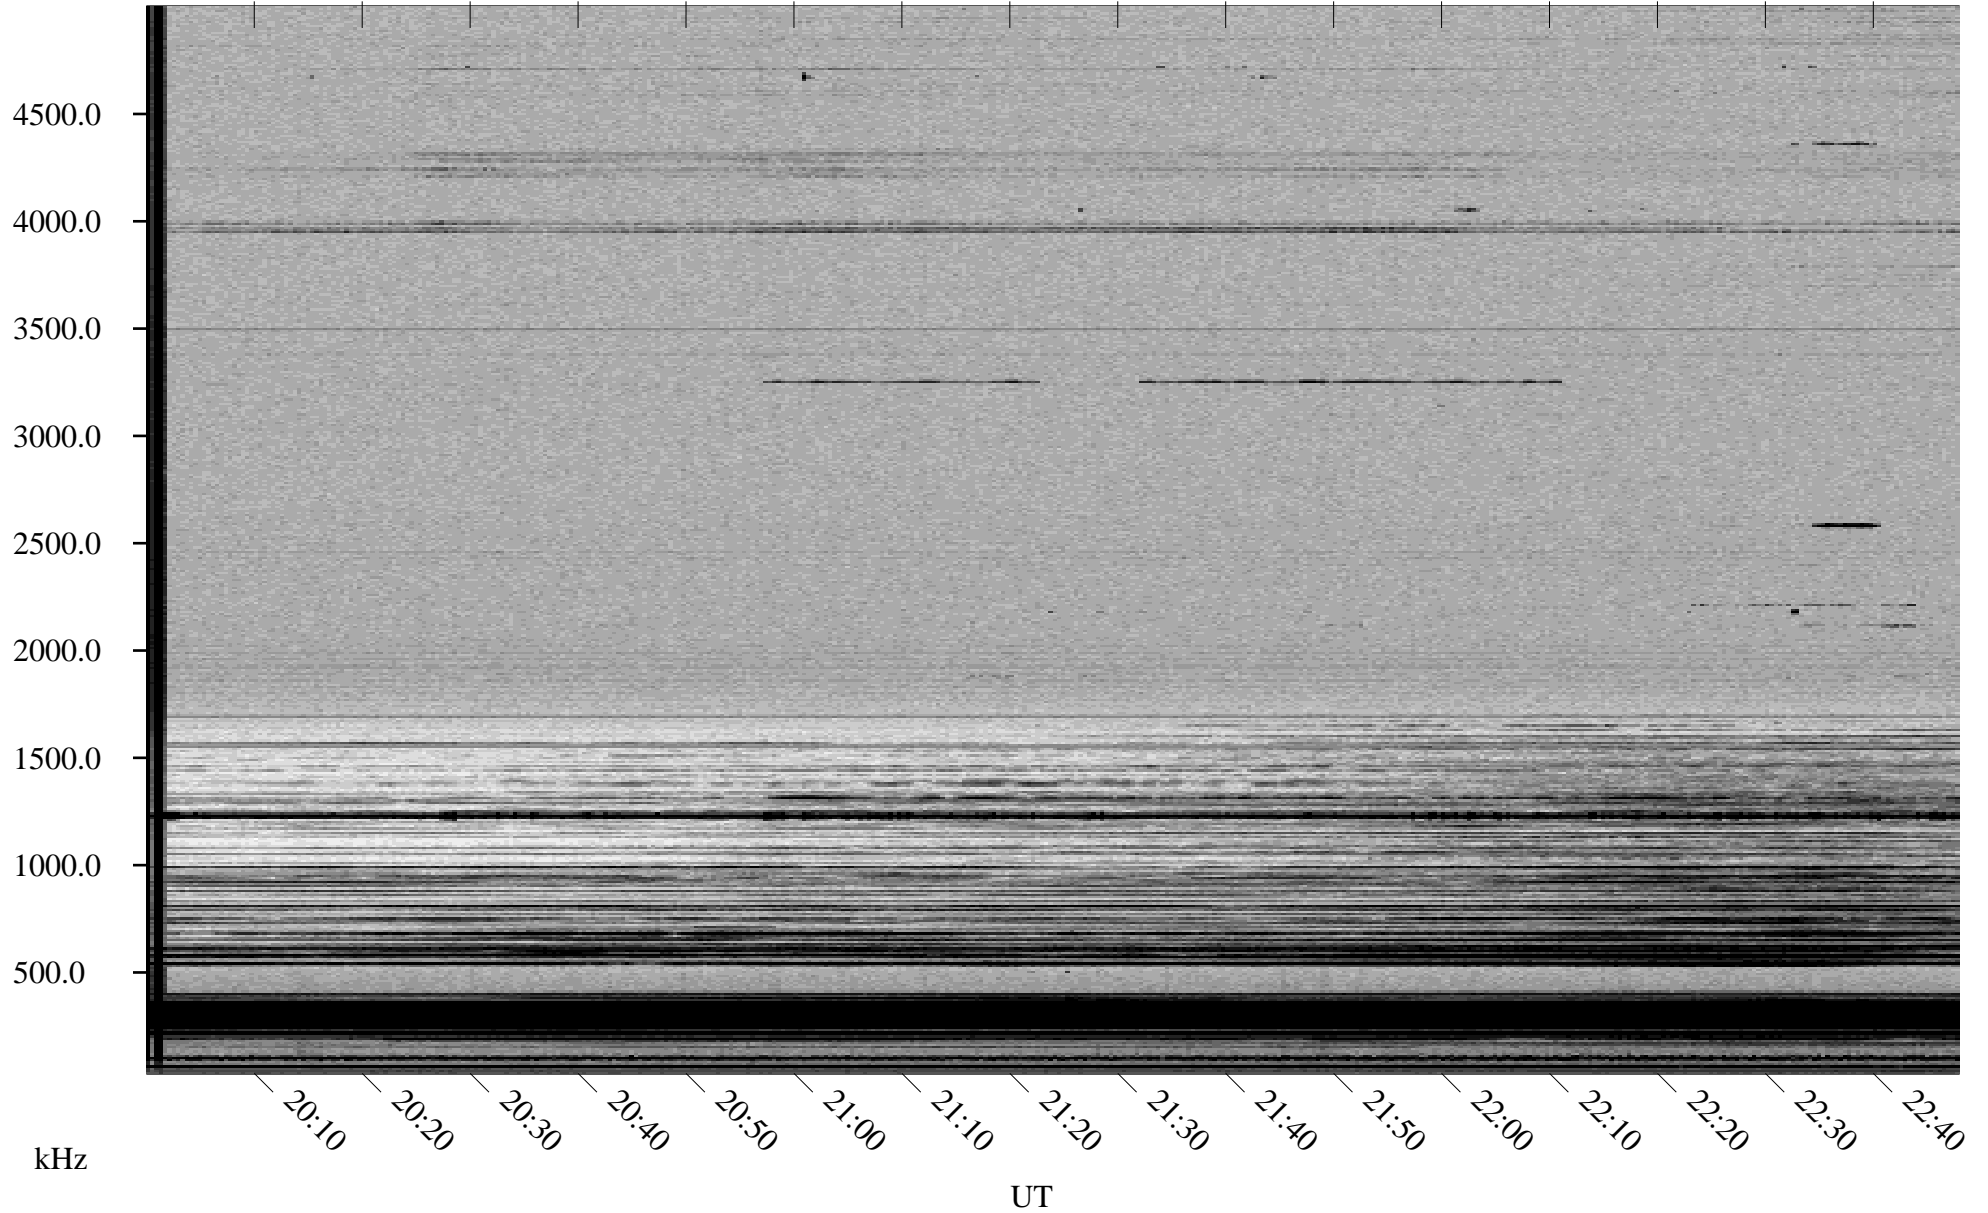

# 12/09/1998 Churchill, Manitoba

Linear Scale    Black = 161    White = 15

ch98343l.r00m max\_12

Page 1

# 12/09/1998 Churchill, Manitoba

Linear Scale    Black = 161    White = 15

ch98343l.r00m max\_12

# 12/10/1998 Churchill, Manitoba

Linear Scale    Black = 161    White = 15

ch98343l.r00m max\_12

Page 3

# 12/10/1998 Churchill, Manitoba

Linear Scale    Black = 161    White = 15

ch98343l.r00m max\_12

Page 4