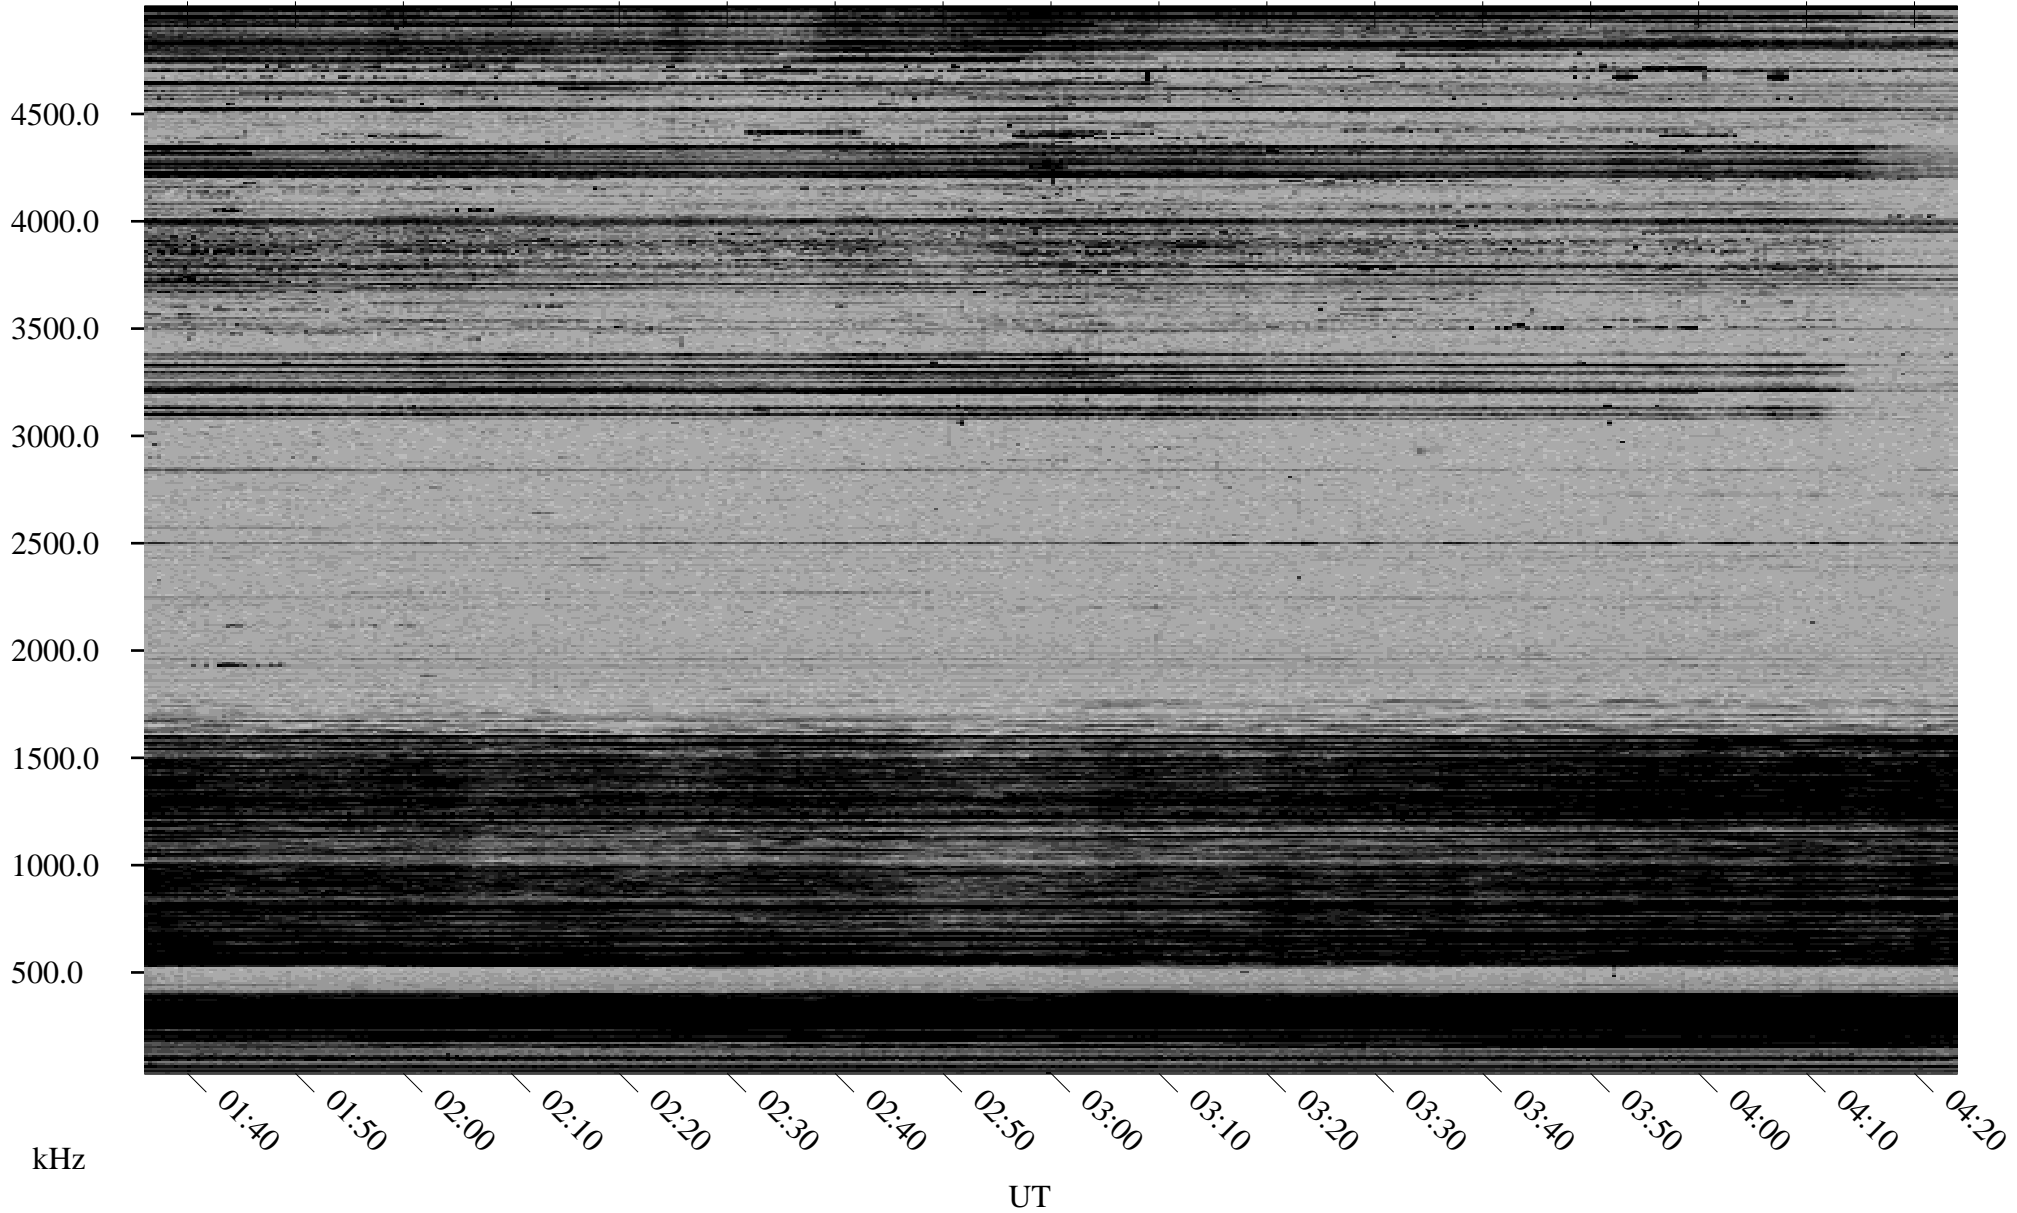

# 12/09/1998 Churchill, Manitoba

Linear Scale    Black = 161    White = 15

ch98343l.r00m max\_12

Page 1

# 12/09/1998 Churchill, Manitoba

Linear Scale    Black = 161    White = 15

ch98343l.r00m max\_12

# 12/10/1998 Churchill, Manitoba

Linear Scale    Black = 161    White = 15

ch98343l.r00m max\_12

Page 3

# 12/10/1998 Churchill, Manitoba

Linear Scale    Black = 161    White = 15

ch98343l.r00m max\_12

Page 4