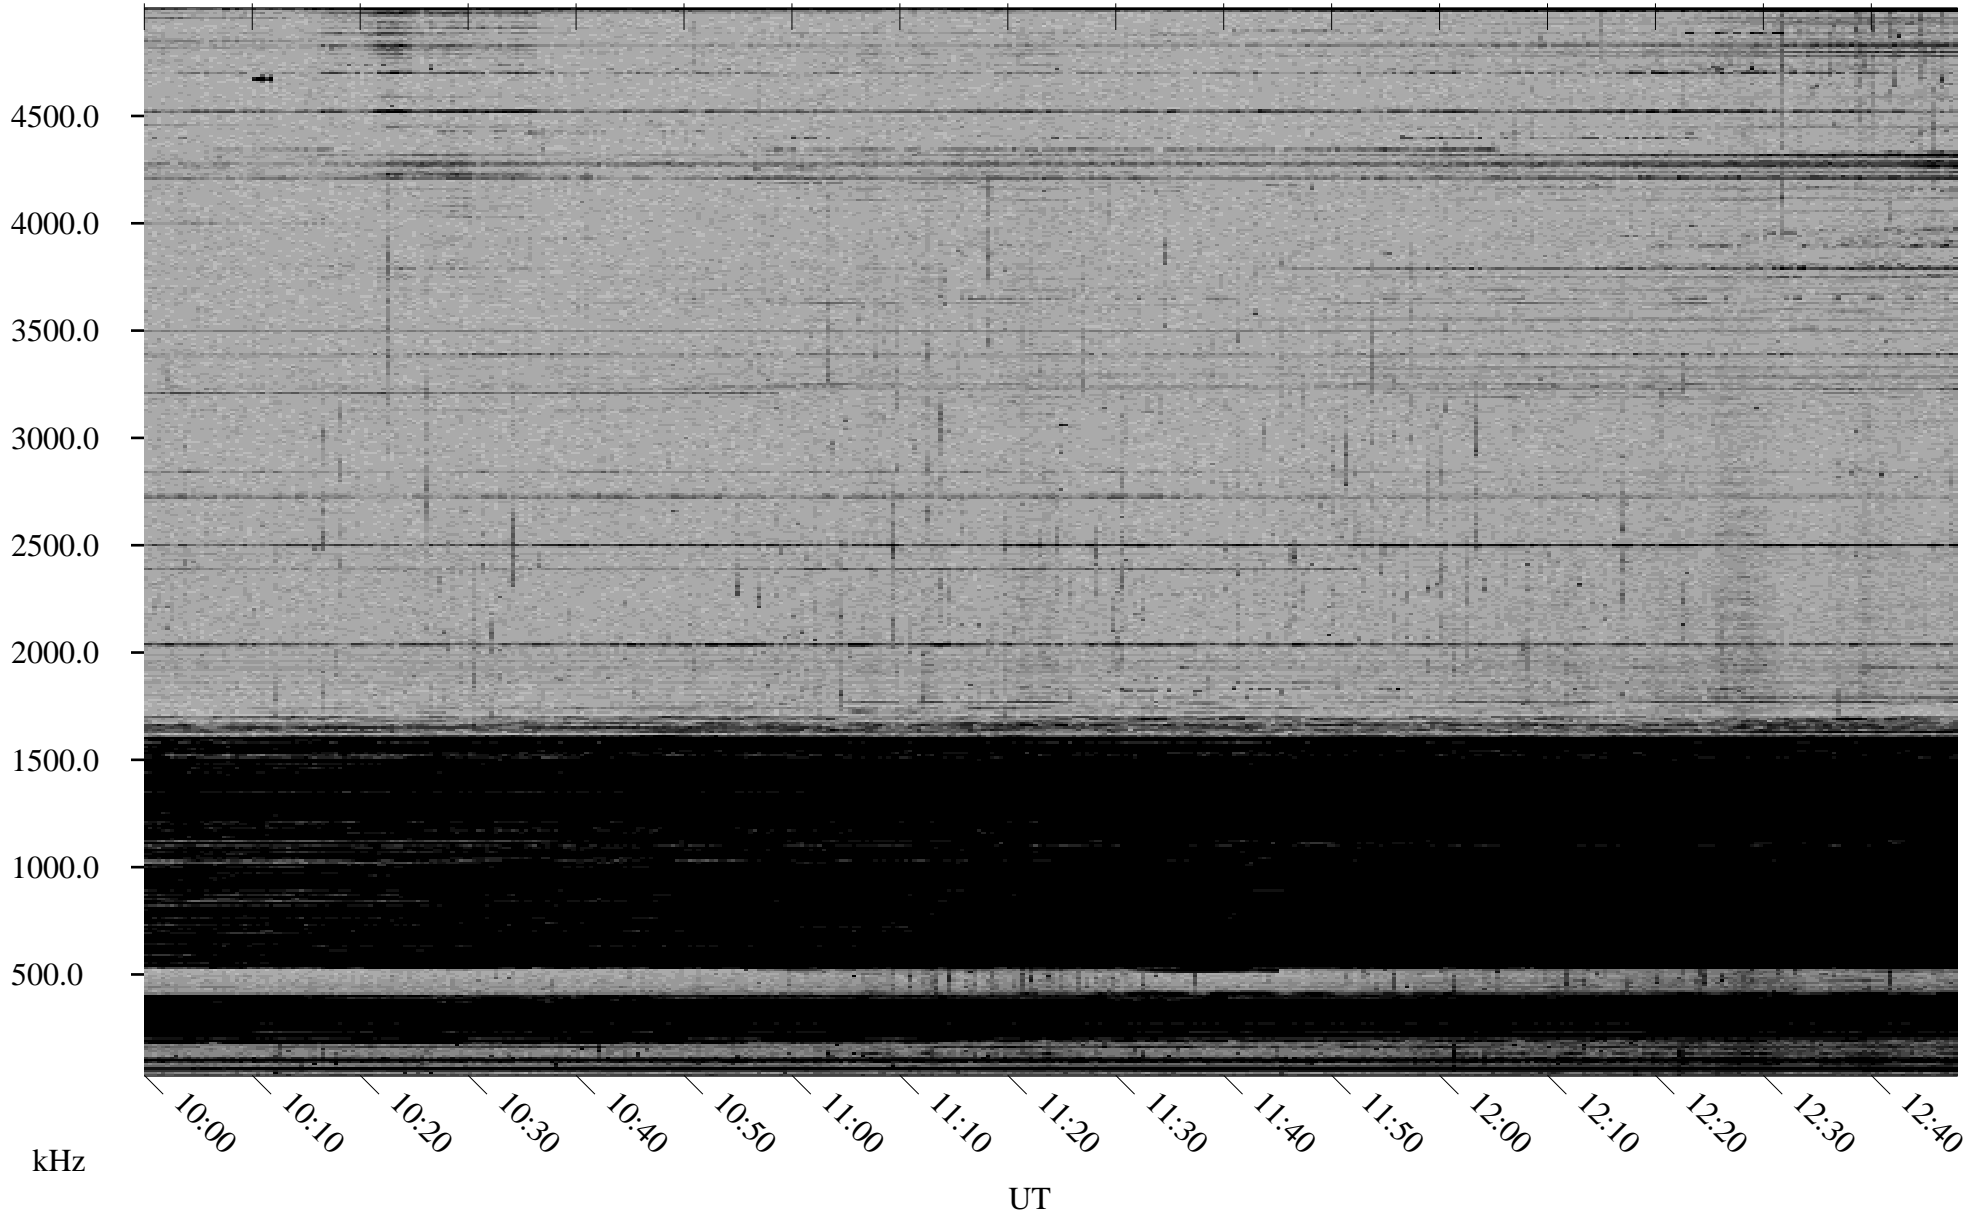

# 12/10/1998 Churchill, Manitoba

Linear Scale    Black = 161    White = 15

ch98343l.r00m max\_12

Page 4

# 12/10/1998 Churchill, Manitoba

Linear Scale    Black = 161    White = 15

ch98343l.r00m max\_12

Page 5

# 12/10/1998 Churchill, Manitoba

Linear Scale    Black = 161    White = 15

ch98343l.r00m max\_12

Page 6

# 12/10/1998 Churchill, Manitoba

Linear Scale    Black = 161    White = 15

ch98343l.r00m max\_12

Page 7