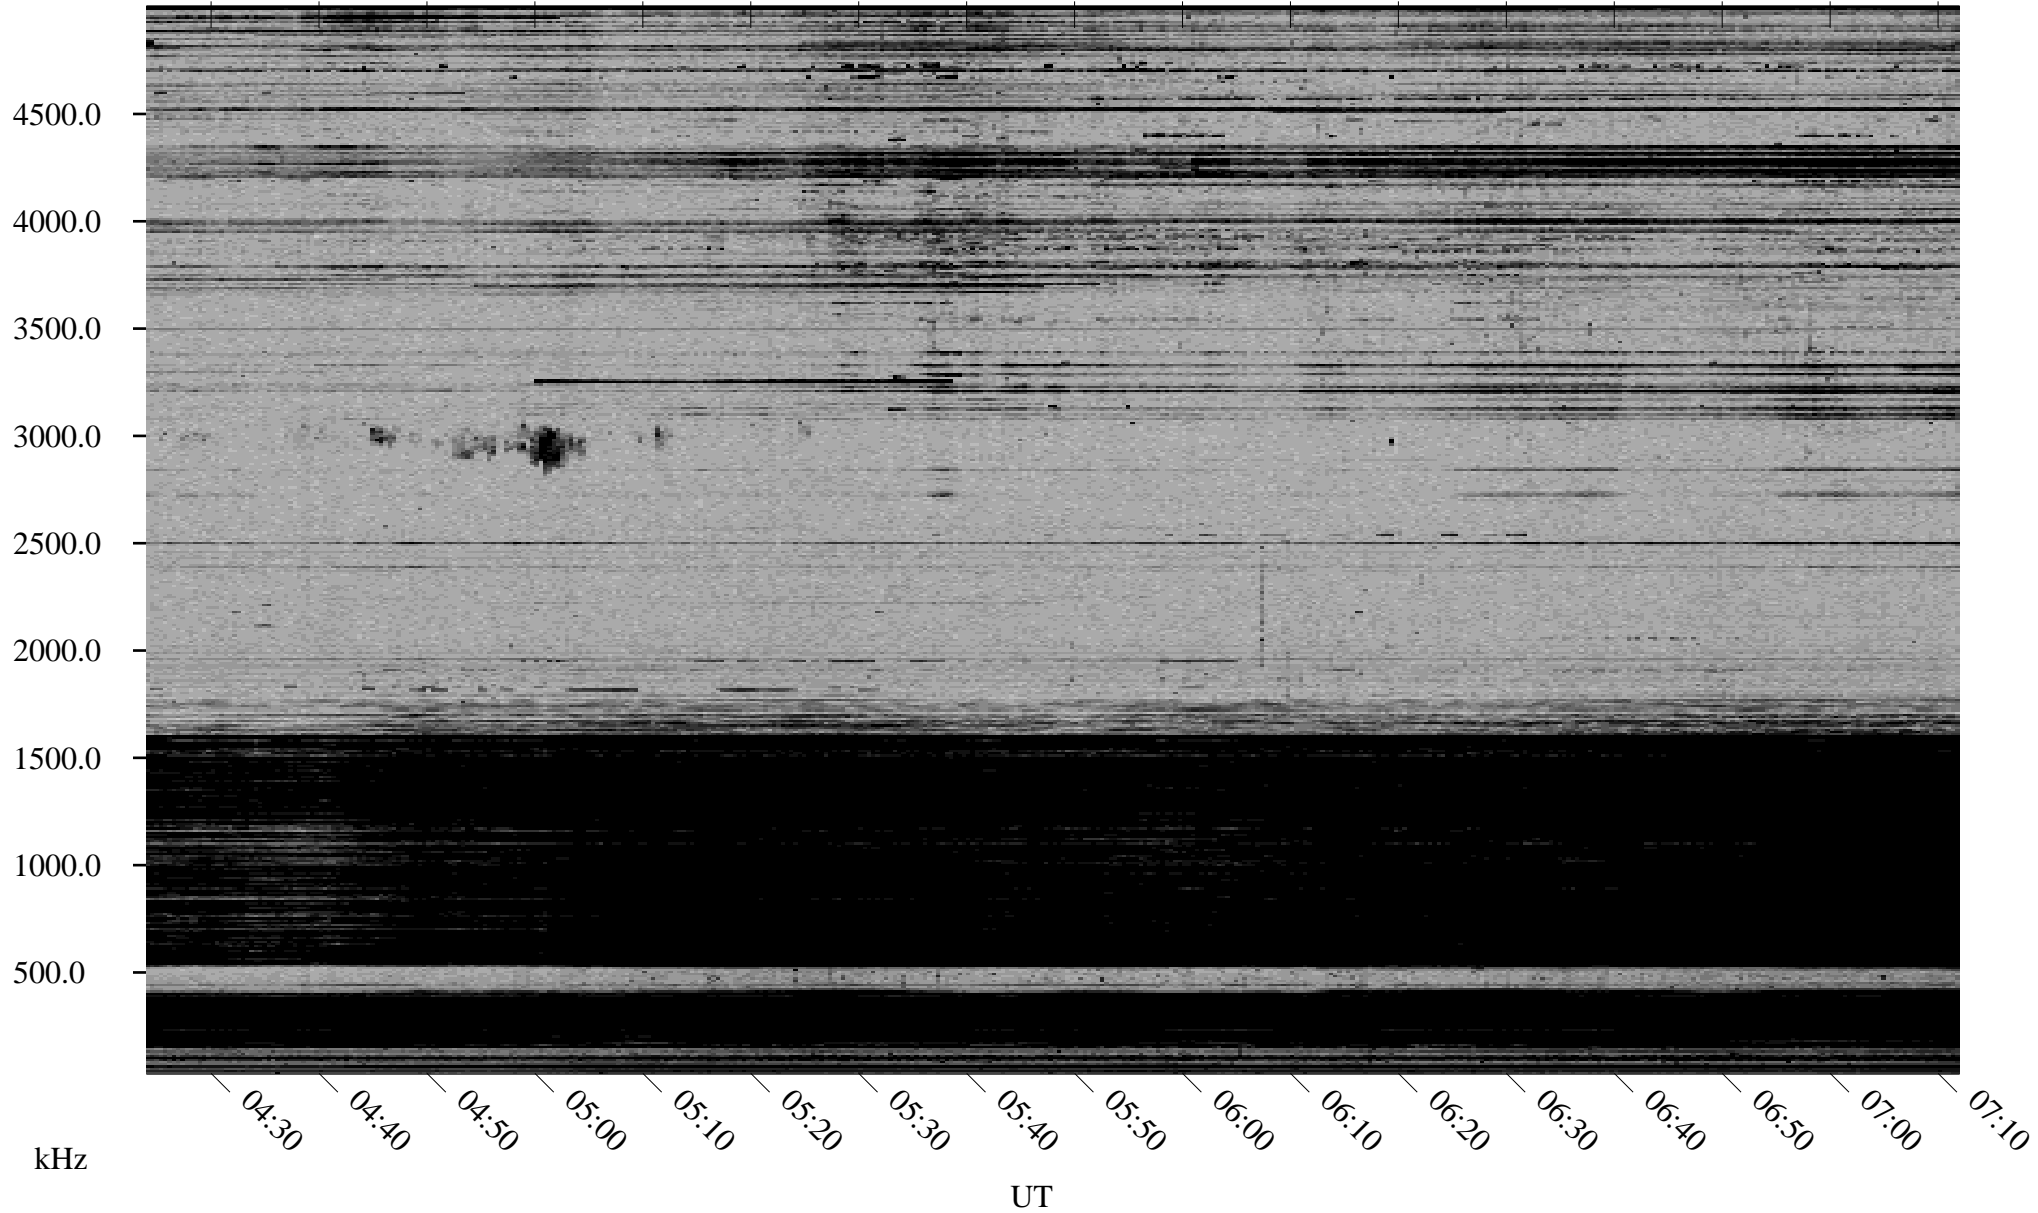

# 12/09/1998 Churchill, Manitoba

Linear Scale    Black = 161    White = 15

ch98343l.r00m max\_12

# 12/10/1998 Churchill, Manitoba

Linear Scale    Black = 161    White = 15

ch98343l.r00m max\_12

Page 3

# 12/10/1998 Churchill, Manitoba

Linear Scale    Black = 161    White = 15

ch98343l.r00m max\_12

Page 4

# 12/10/1998 Churchill, Manitoba

Linear Scale    Black = 161    White = 15

ch98343l.r00m max\_12

Page 5