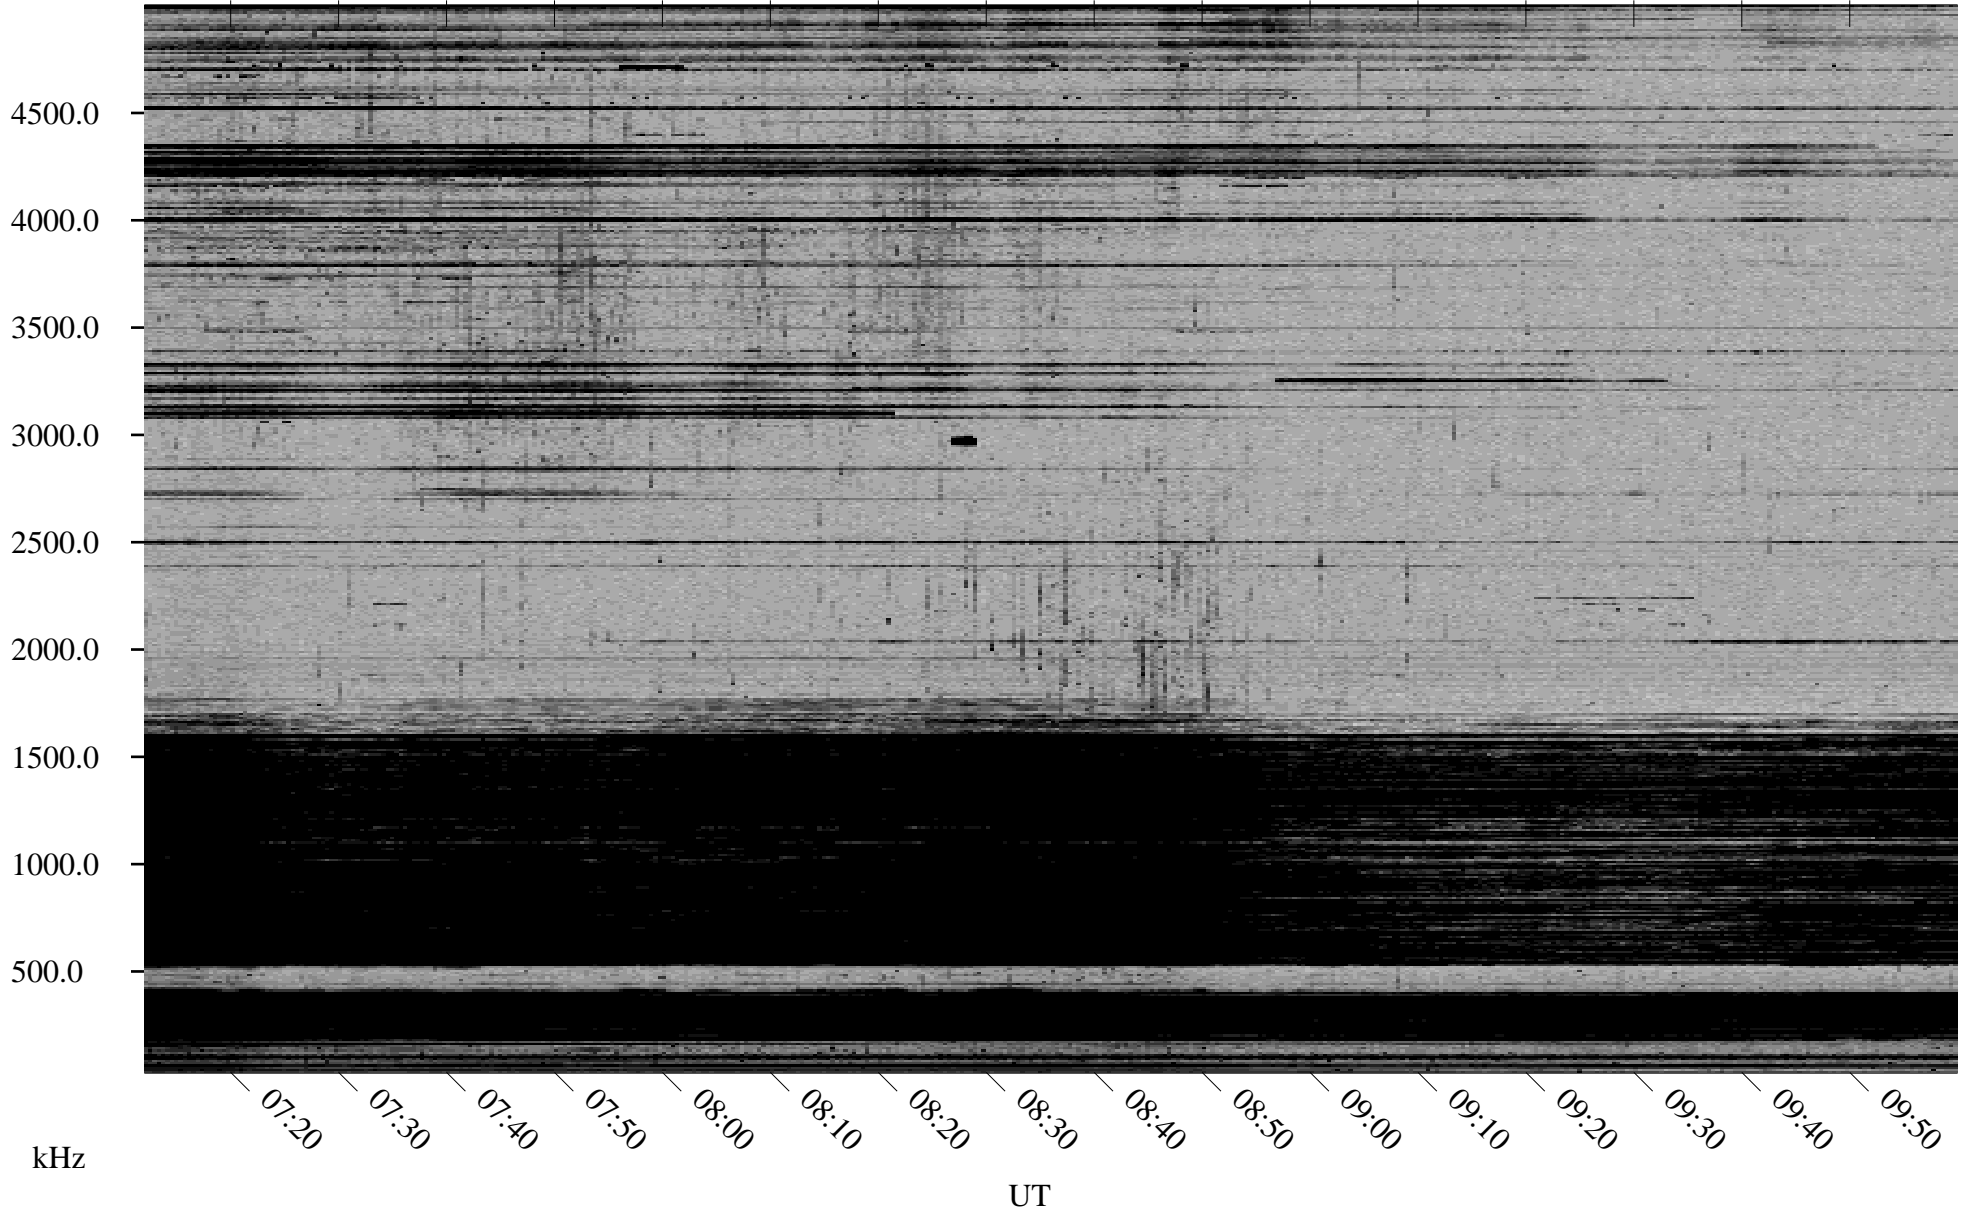

# 12/10/1998 Churchill, Manitoba

Linear Scale    Black = 161    White = 15

ch98343l.r00m max\_12

Page 3

# 12/10/1998 Churchill, Manitoba

Linear Scale    Black = 161    White = 15

ch98343l.r00m max\_12

Page 4

# 12/10/1998 Churchill, Manitoba

Linear Scale    Black = 161    White = 15

ch98343l.r00m max\_12

Page 5

# 12/10/1998 Churchill, Manitoba

Linear Scale    Black = 161    White = 15

ch98343l.r00m max\_12

Page 6