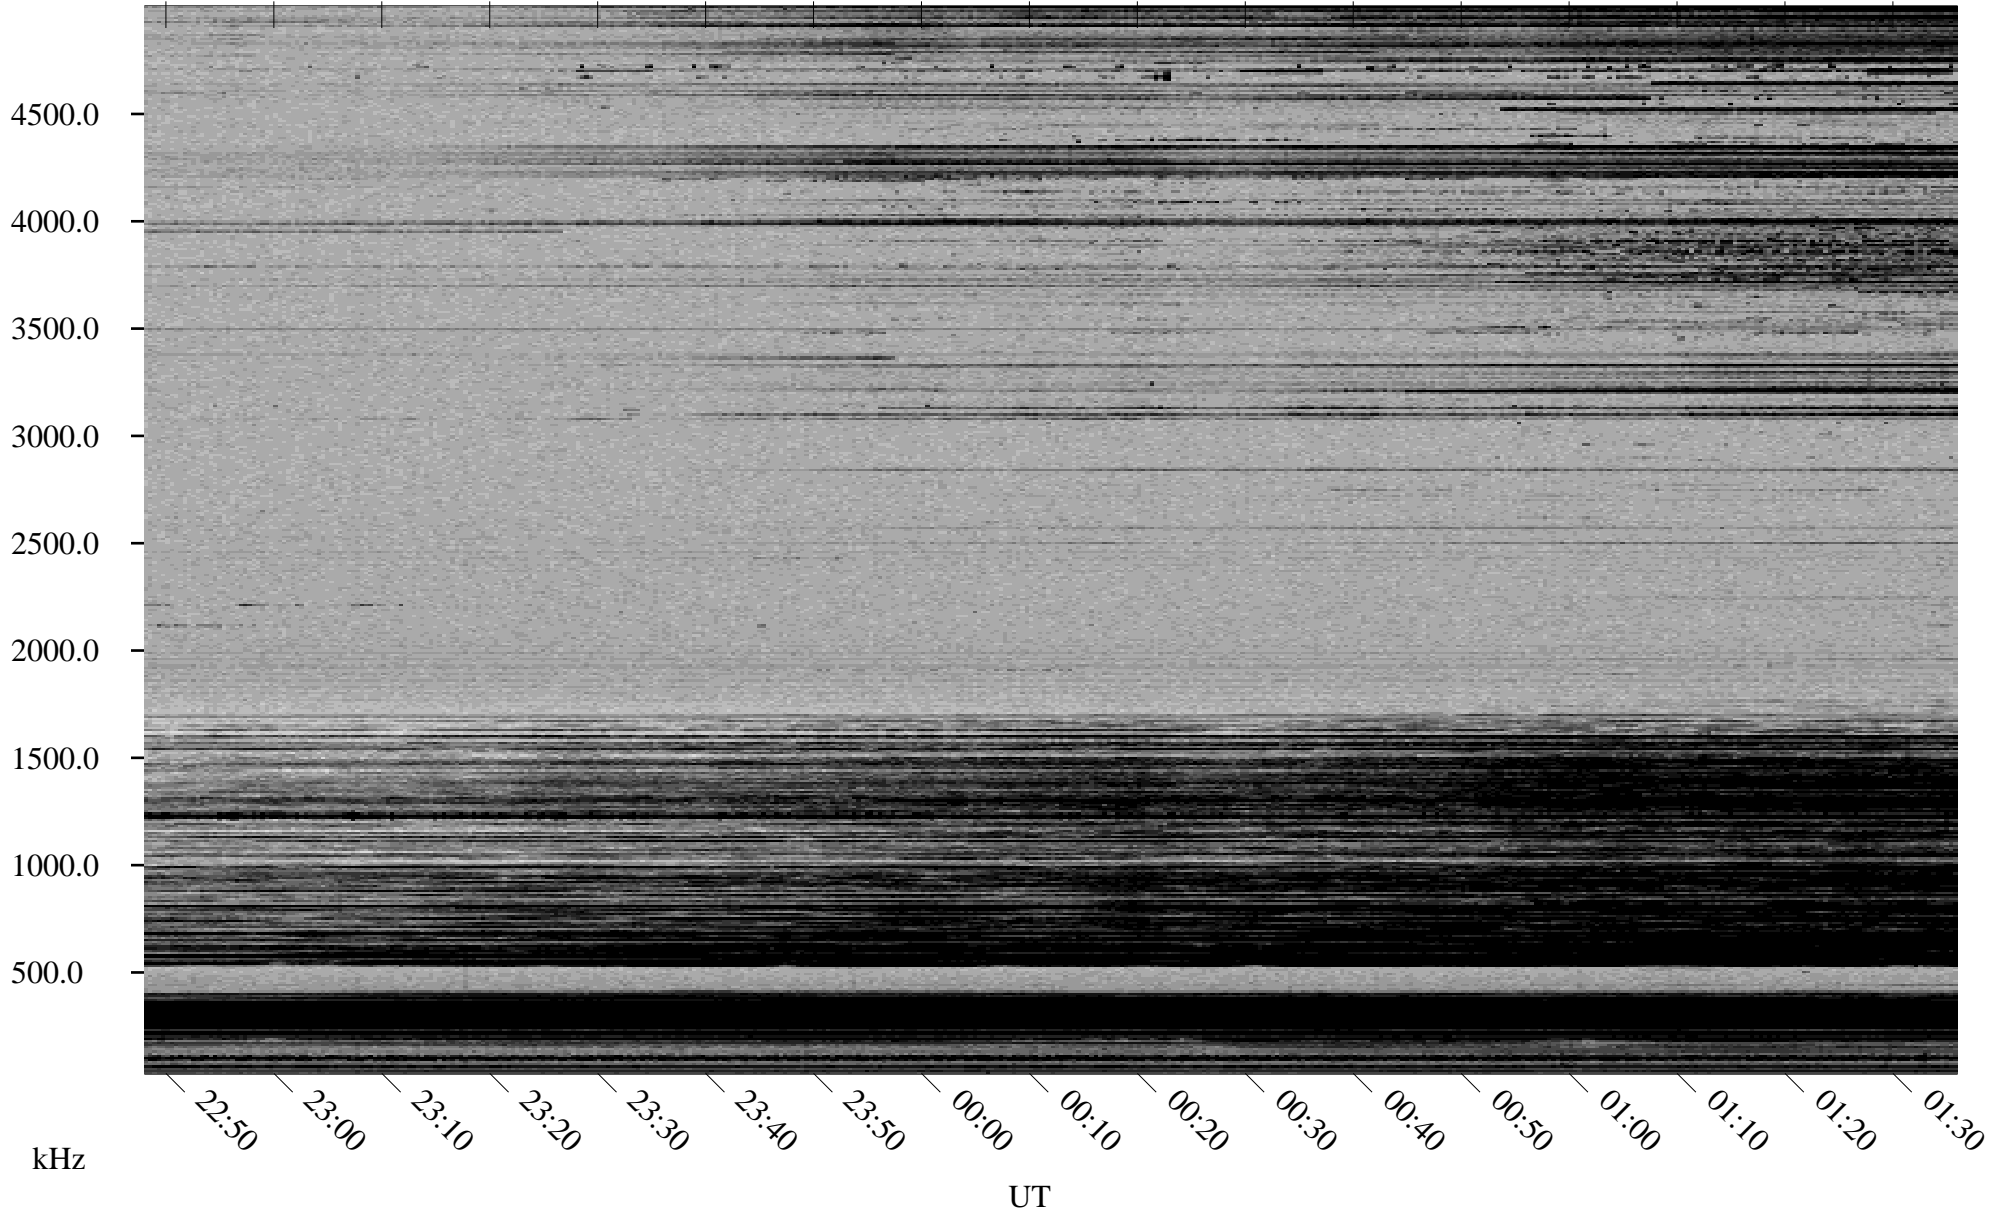

# 12/09/1998 Churchill, Manitoba

Linear Scale    Black = 161    White = 15

ch98343l.r00m max\_12

Page 1

# 12/09/1998 Churchill, Manitoba

Linear Scale    Black = 161    White = 15

ch98343l.r00m max\_12

# 12/10/1998 Churchill, Manitoba

Linear Scale    Black = 161    White = 15

ch98343l.r00m max\_12

Page 3

# 12/10/1998 Churchill, Manitoba

Linear Scale    Black = 161    White = 15

ch98343l.r00m max\_12

Page 4