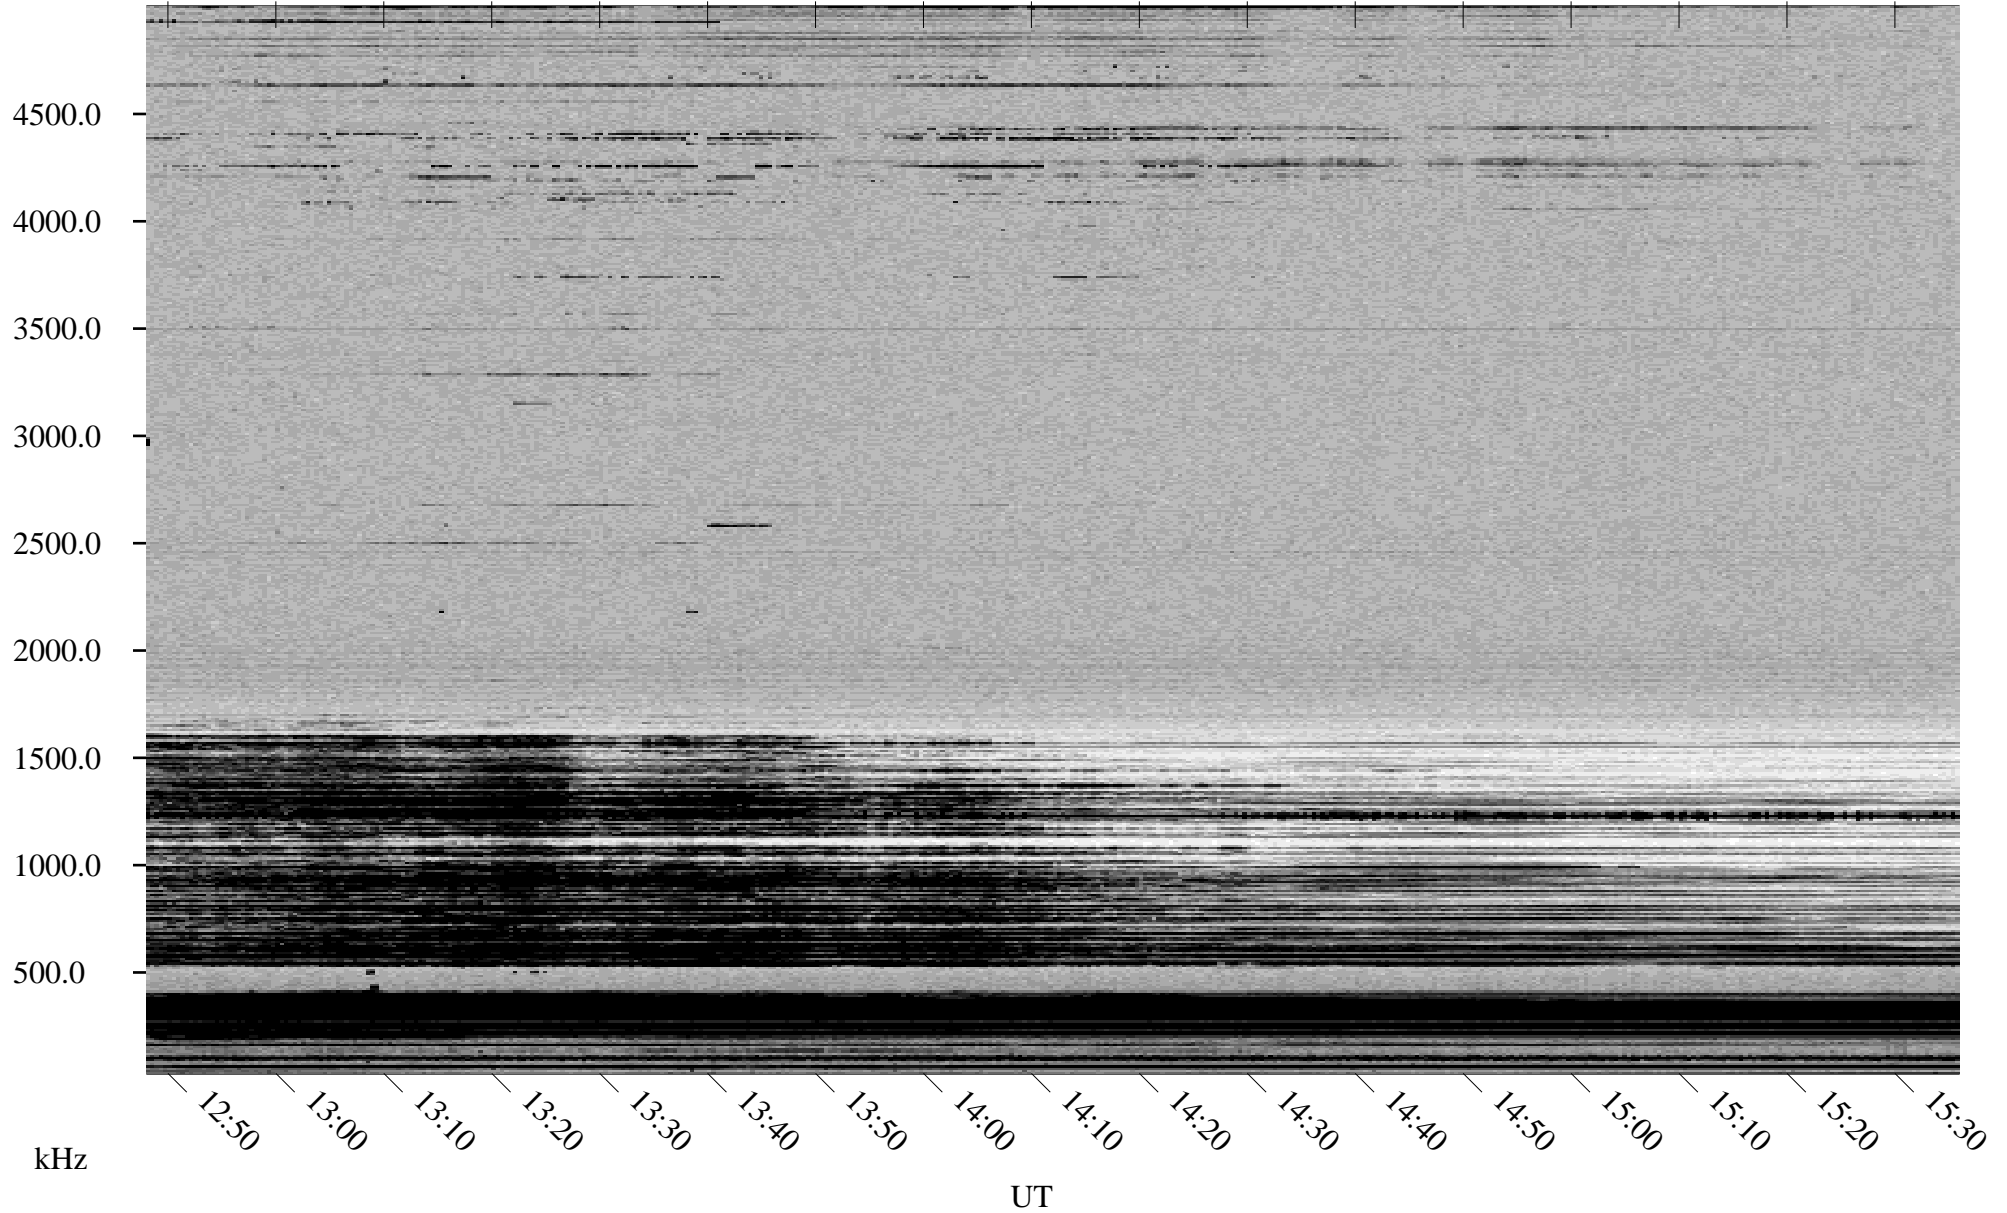

# 12/11/1998 Churchill, Manitoba

Linear Scale    Black = 161    White = 15

ch98344l.r01m max\_12

Page 6

# 12/11/1998 Churchill, Manitoba

Linear Scale    Black = 161    White = 15

ch98344l.r01m max\_12

Page 7

# 12/11/1998 Churchill, Manitoba

Linear Scale    Black = 161    White = 15

ch98344l.r01m max\_12