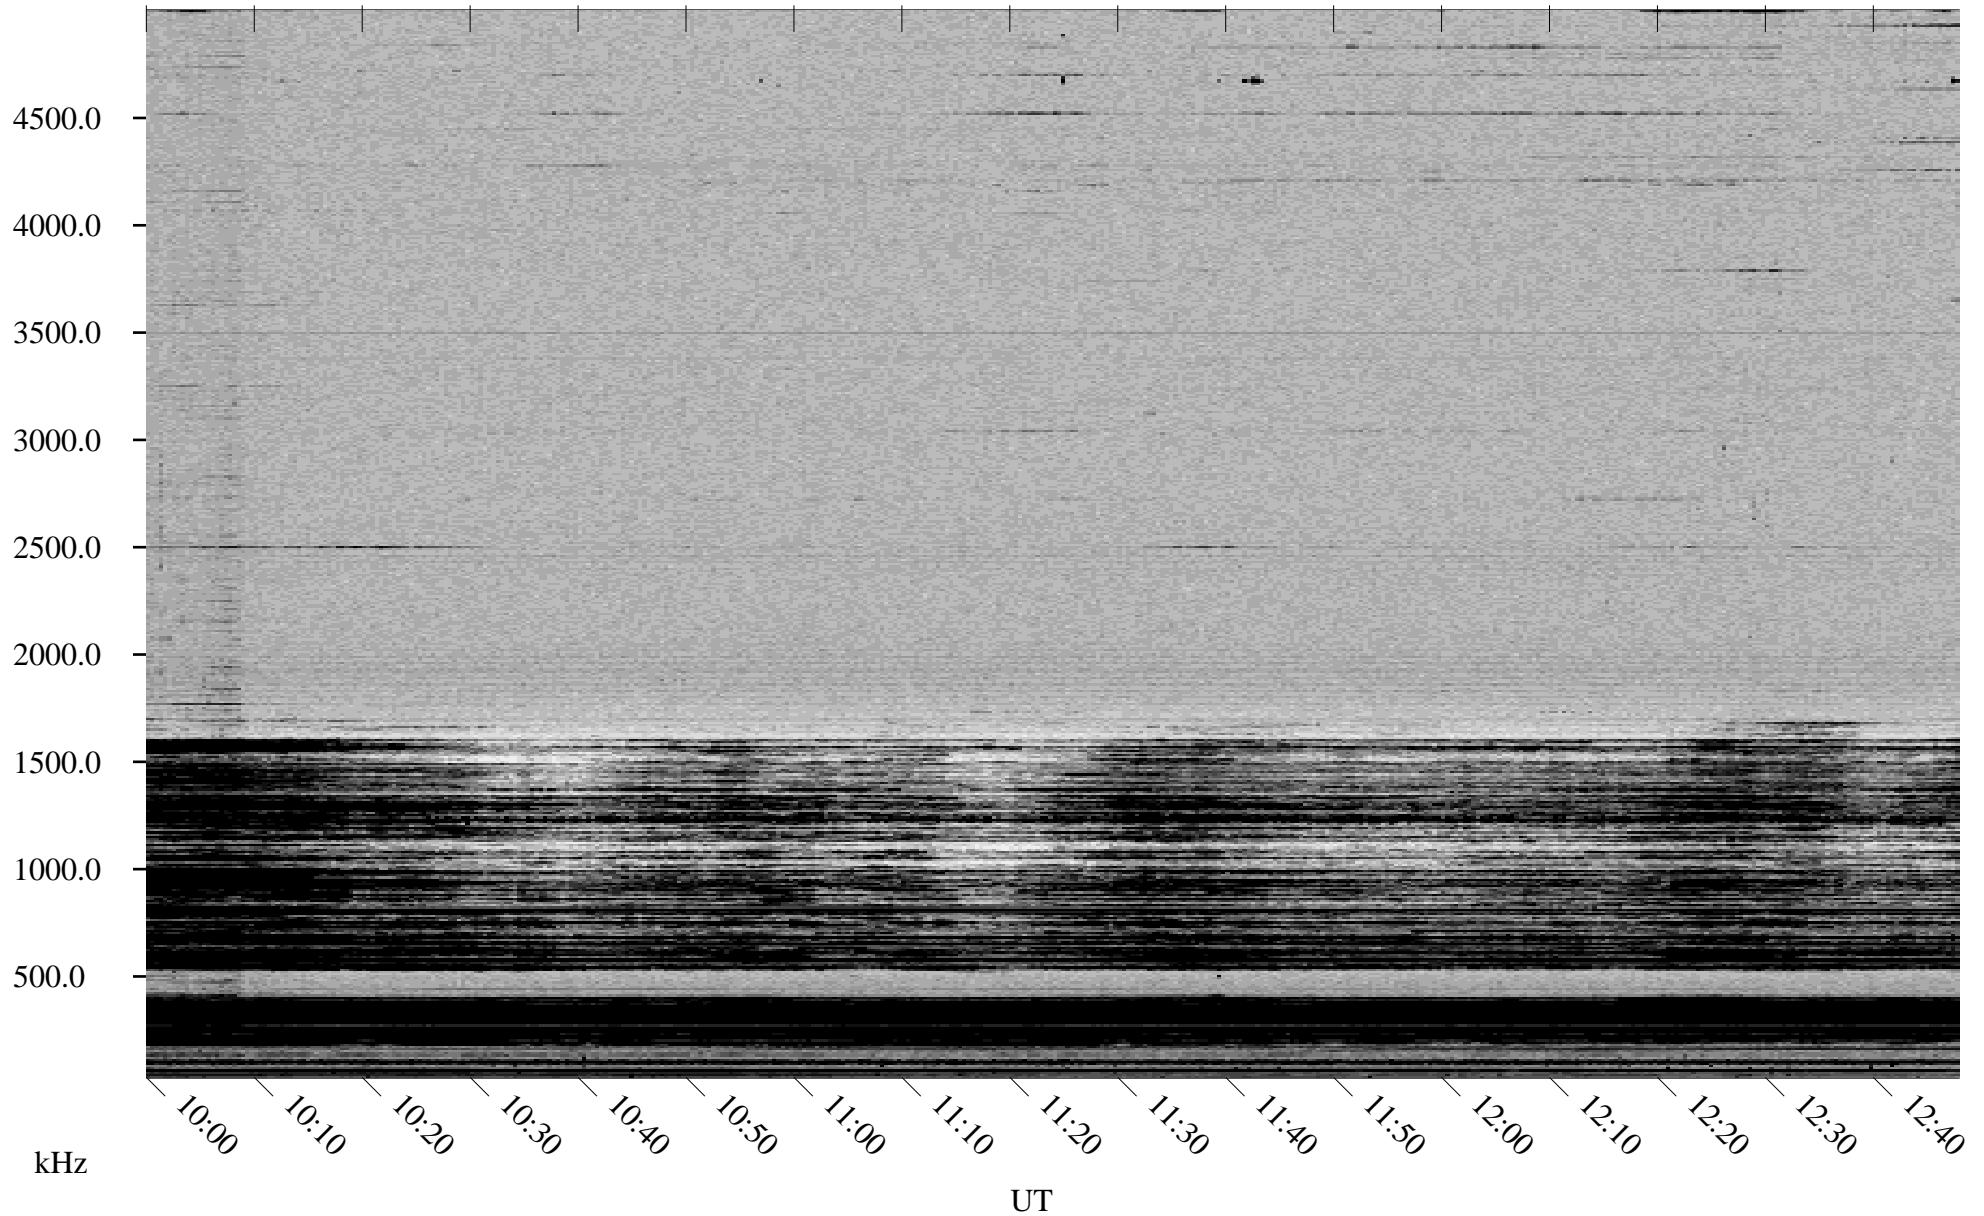

# 12/11/1998 Churchill, Manitoba

Linear Scale    Black = 161    White = 15

ch98344l.r01m max\_12

Page 5

# 12/11/1998 Churchill, Manitoba

Linear Scale    Black = 161    White = 15

ch98344l.r01m max\_12

Page 6

# 12/11/1998 Churchill, Manitoba

Linear Scale    Black = 161    White = 15

ch98344l.r01m max\_12

Page 7