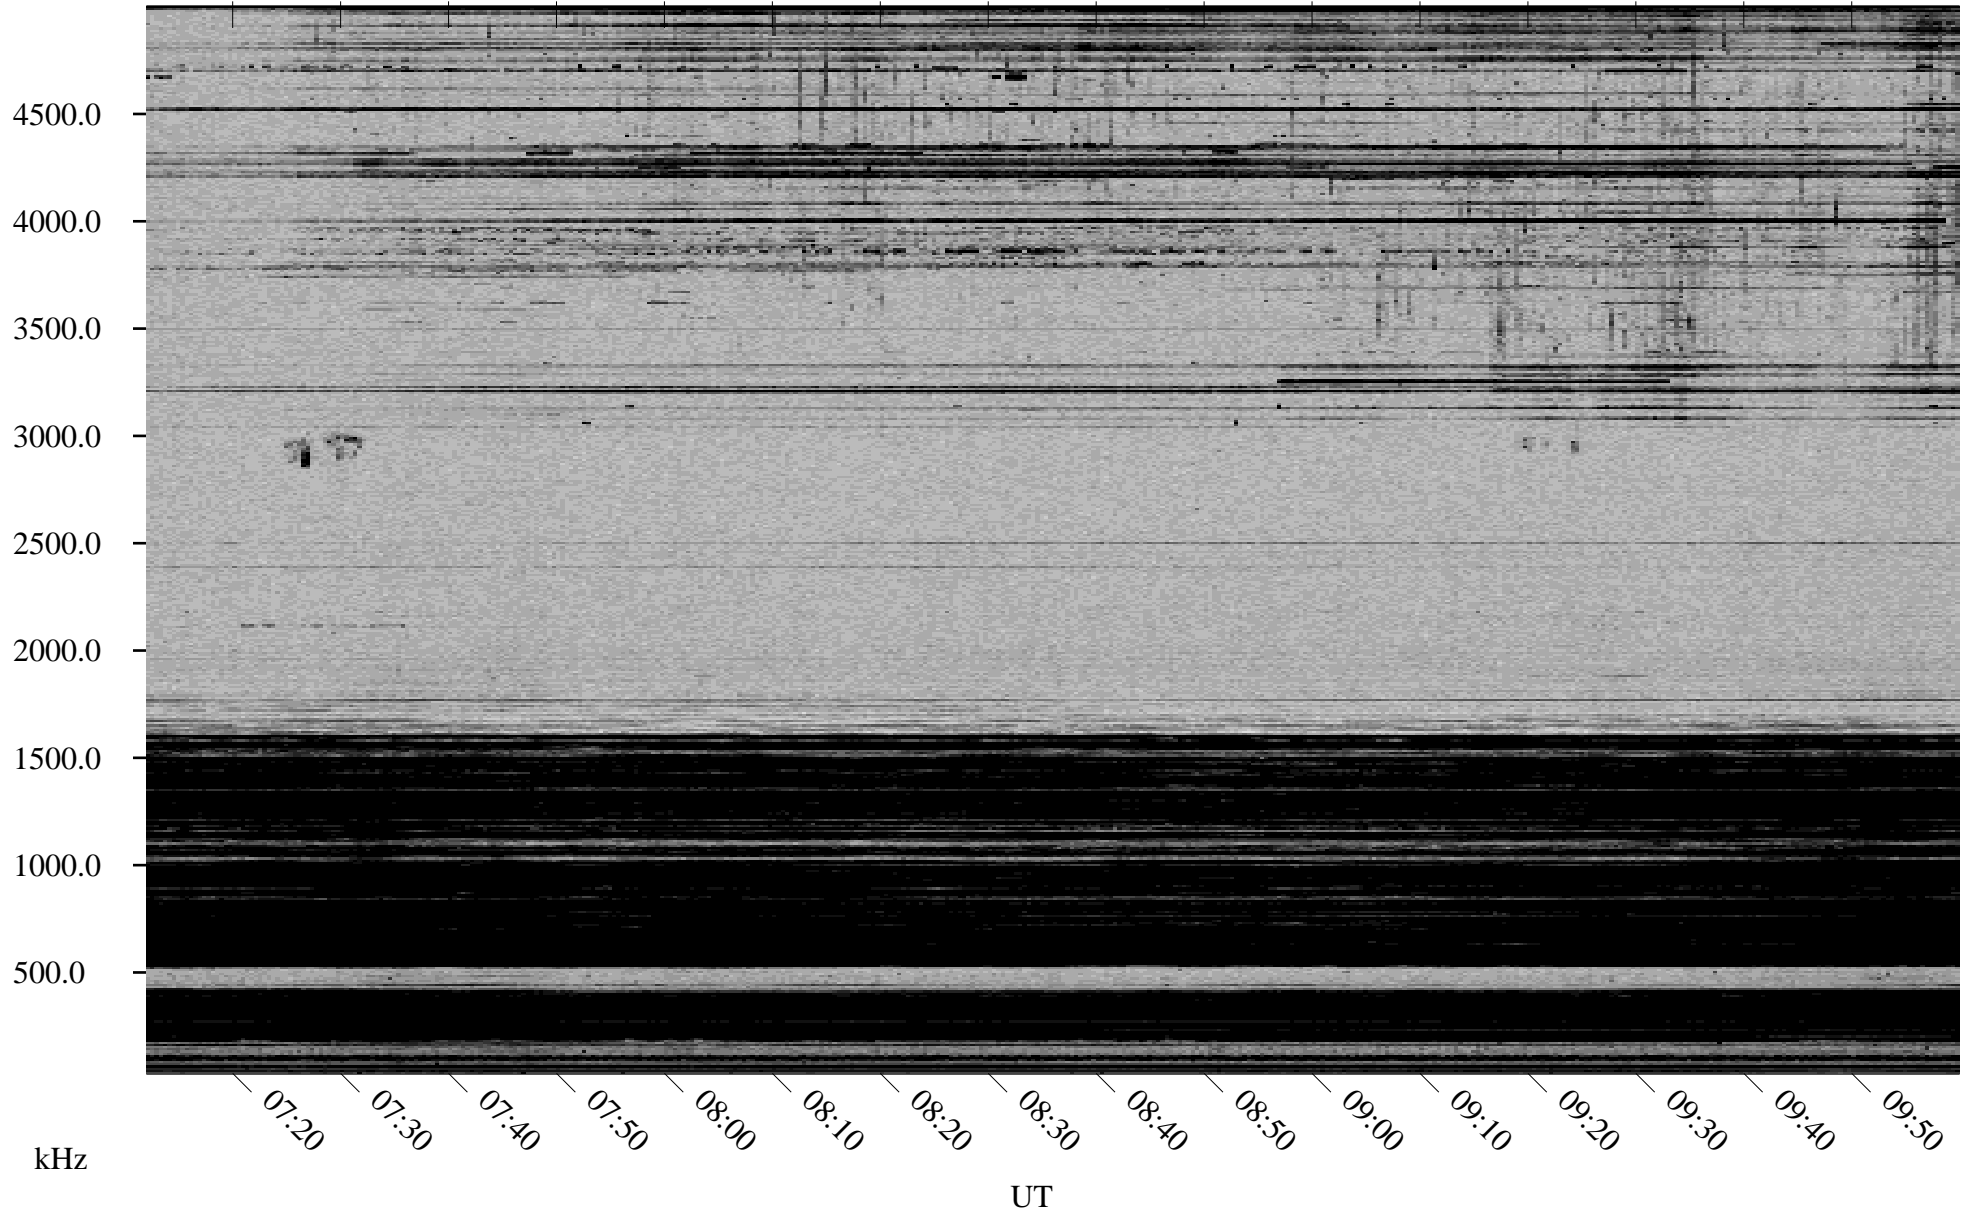

12/11/1998 Churchill, Manitoba

Linear Scale Black = 161 White = 15

ch983451.r00m max_12

Page 1

12/11/1998 Churchill, Manitoba

Linear Scale Black = 161 White = 15

ch983451.r00m max_12

Page 2

12/12/1998 Churchill, Manitoba

Linear Scale Black = 161 White = 15

ch983451.r00m max_12

Page 3

12/12/1998 Churchill, Manitoba

Linear Scale Black = 161 White = 15

ch98345l.r00m max_12

Page 4

12/12/1998 Churchill, Manitoba

Linear Scale Black = 161 White = 15

ch983451.r00m max_12

Page 5

12/12/1998 Churchill, Manitoba

Linear Scale Black = 161 White = 15

ch983451.r00m max_12

Page 6

12/12/1998 Churchill, Manitoba

Linear Scale Black = 161 White = 15

ch983451.r00m max_12

Page 7

12/12/1998 Churchill, Manitoba

Linear Scale Black = 161 White = 15

ch983451.r00m max_12