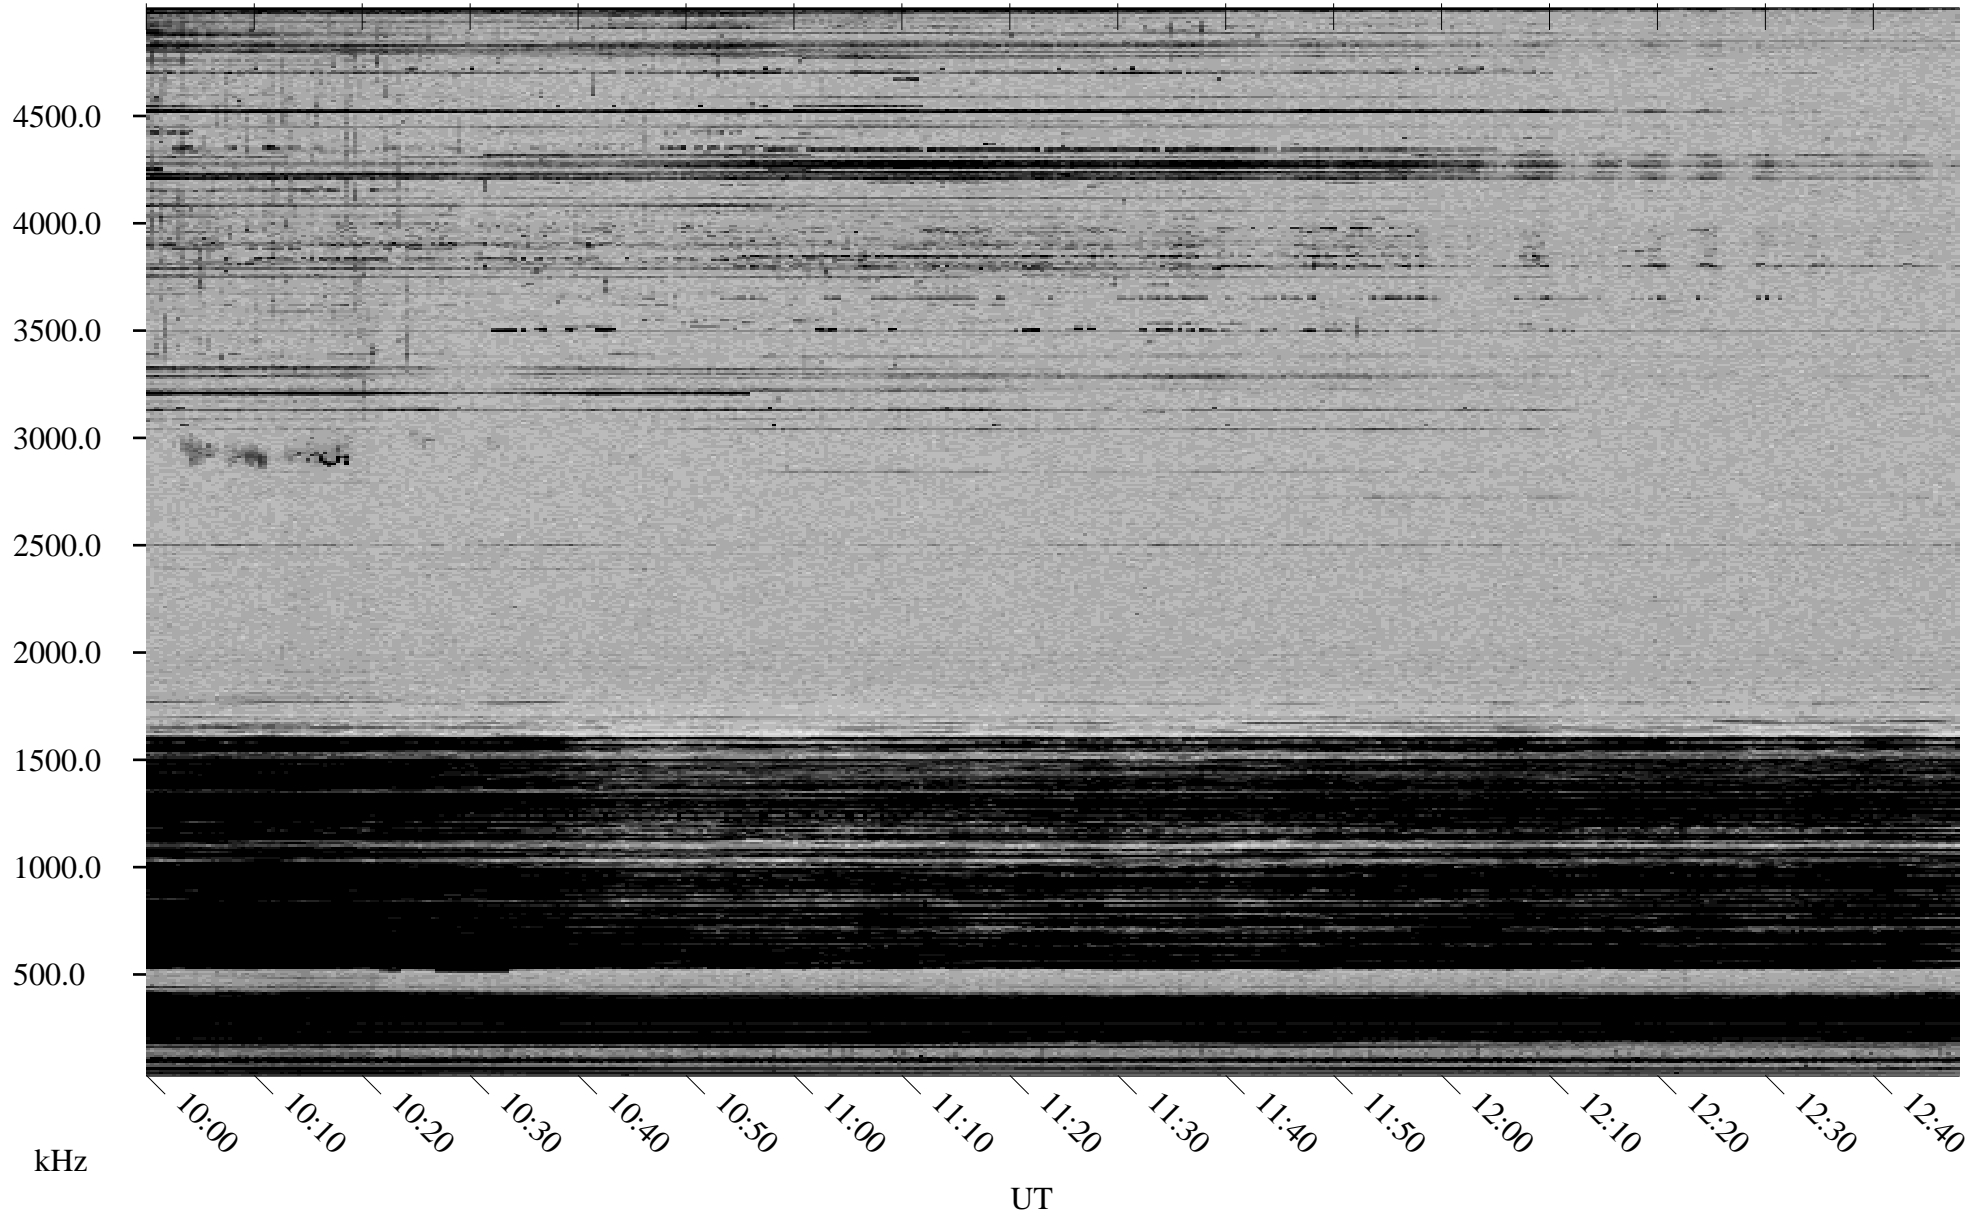

12/11/1998 Churchill, Manitoba

Linear Scale Black = 161 White = 15

ch983451.r00m max_12

Page 1

12/11/1998 Churchill, Manitoba

Linear Scale Black = 161 White = 15

ch983451.r00m max_12

Page 2

12/12/1998 Churchill, Manitoba

Linear Scale Black = 161 White = 15

ch983451.r00m max_12

Page 3

12/12/1998 Churchill, Manitoba

Linear Scale Black = 161 White = 15

ch98345l.r00m max_12

Page 4

12/12/1998 Churchill, Manitoba

Linear Scale Black = 161 White = 15

ch983451.r00m max_12

Page 5

12/12/1998 Churchill, Manitoba

Linear Scale Black = 161 White = 15

ch983451.r00m max_12

Page 6

12/12/1998 Churchill, Manitoba

Linear Scale Black = 161 White = 15

ch983451.r00m max_12

Page 7

12/12/1998 Churchill, Manitoba

Linear Scale Black = 161 White = 15

ch983451.r00m max_12