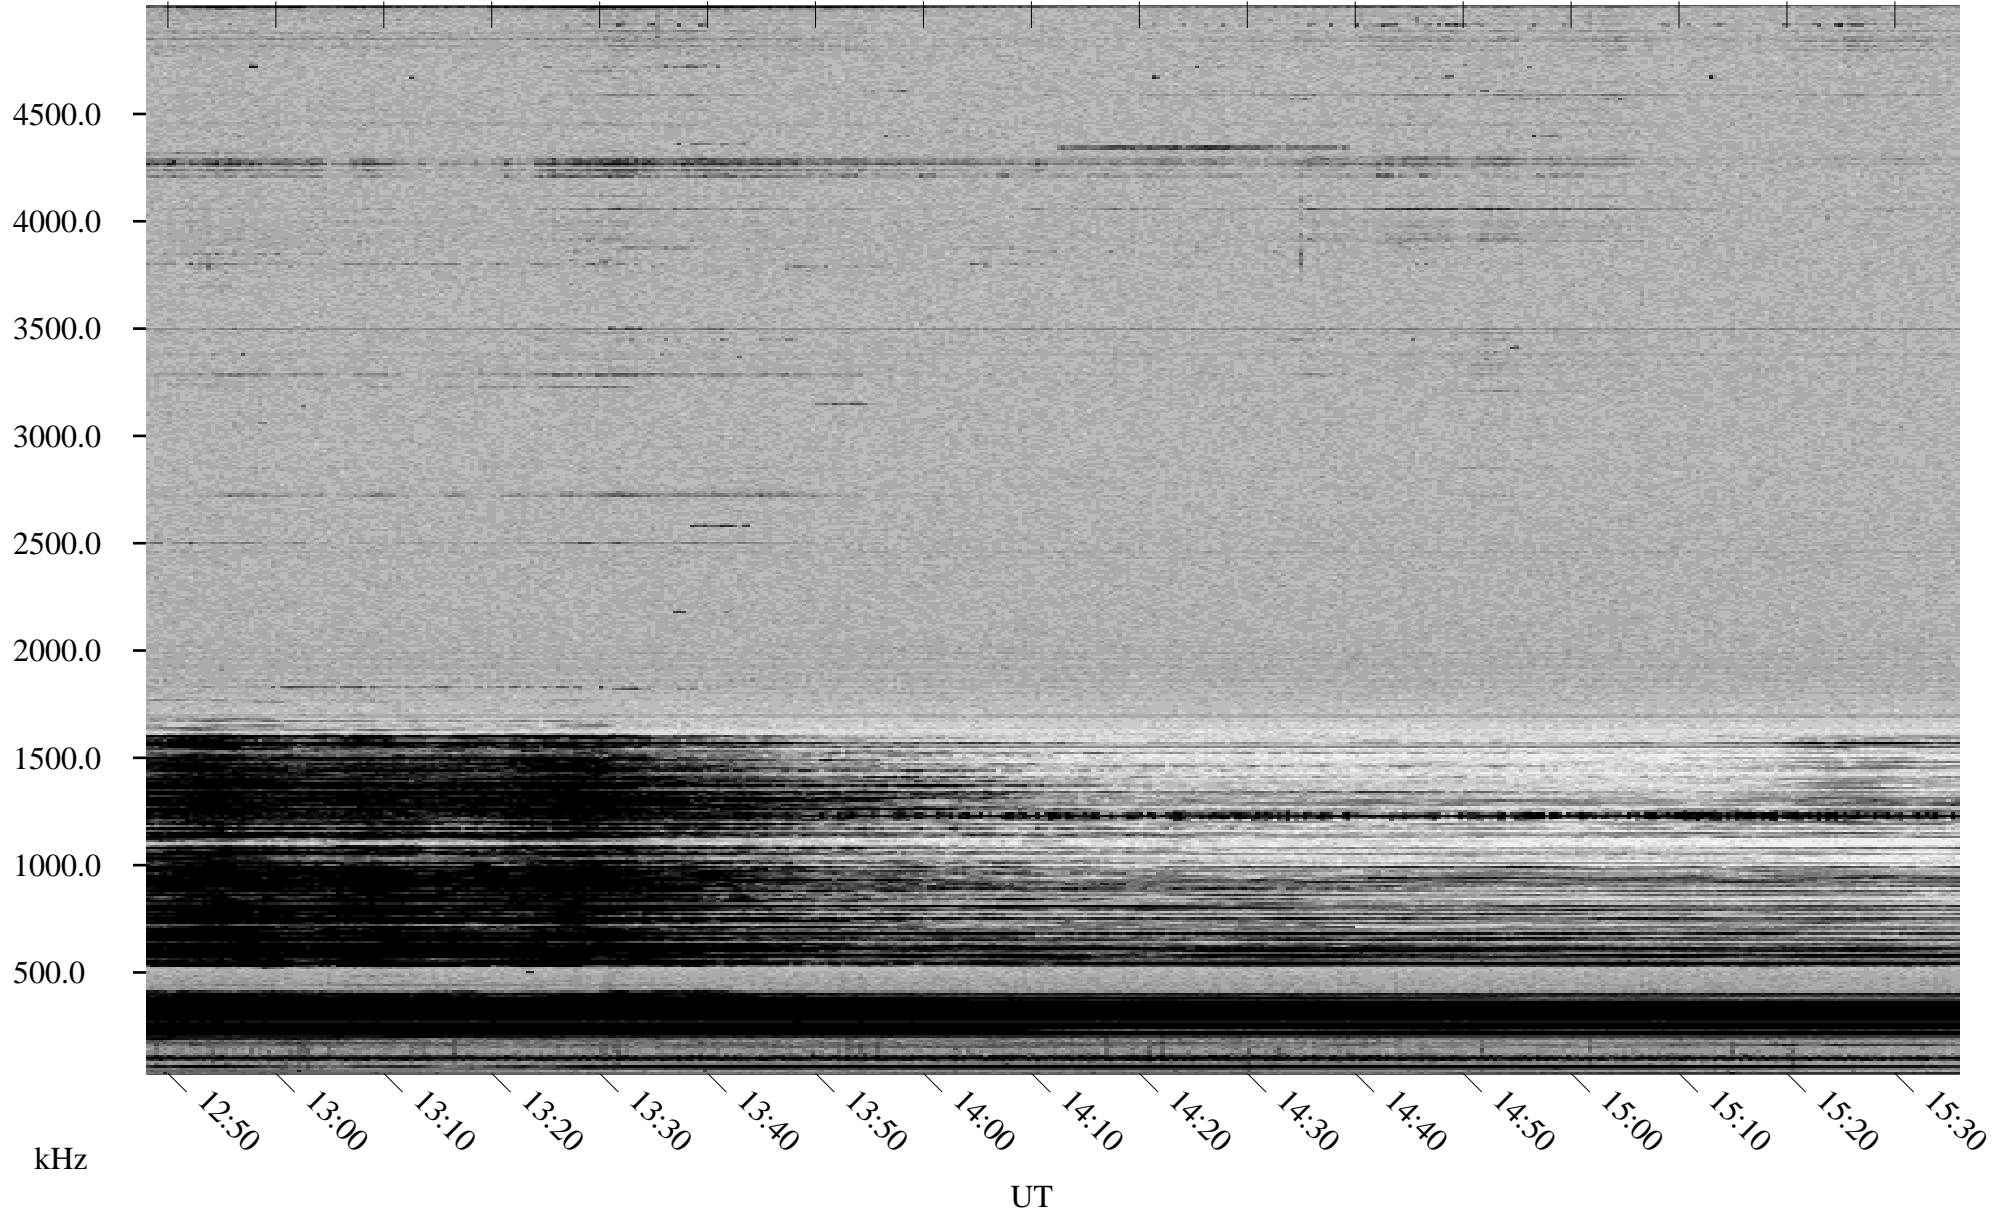

12/11/1998 Churchill, Manitoba

Linear Scale Black = 161 White = 15

ch983451.r00m max_12

Page 1

12/11/1998 Churchill, Manitoba

Linear Scale Black = 161 White = 15

ch983451.r00m max_12

Page 2

12/12/1998 Churchill, Manitoba

Linear Scale Black = 161 White = 15

ch983451.r00m max_12

Page 3

12/12/1998 Churchill, Manitoba

Linear Scale Black = 161 White = 15

ch98345l.r00m max_12

Page 4

12/12/1998 Churchill, Manitoba

Linear Scale Black = 161 White = 15

ch983451.r00m max_12

Page 5

12/12/1998 Churchill, Manitoba

Linear Scale Black = 161 White = 15

ch983451.r00m max_12

Page 6

12/12/1998 Churchill, Manitoba

Linear Scale Black = 161 White = 15

ch983451.r00m max_12

Page 7

12/12/1998 Churchill, Manitoba

Linear Scale Black = 161 White = 15

ch983451.r00m max_12