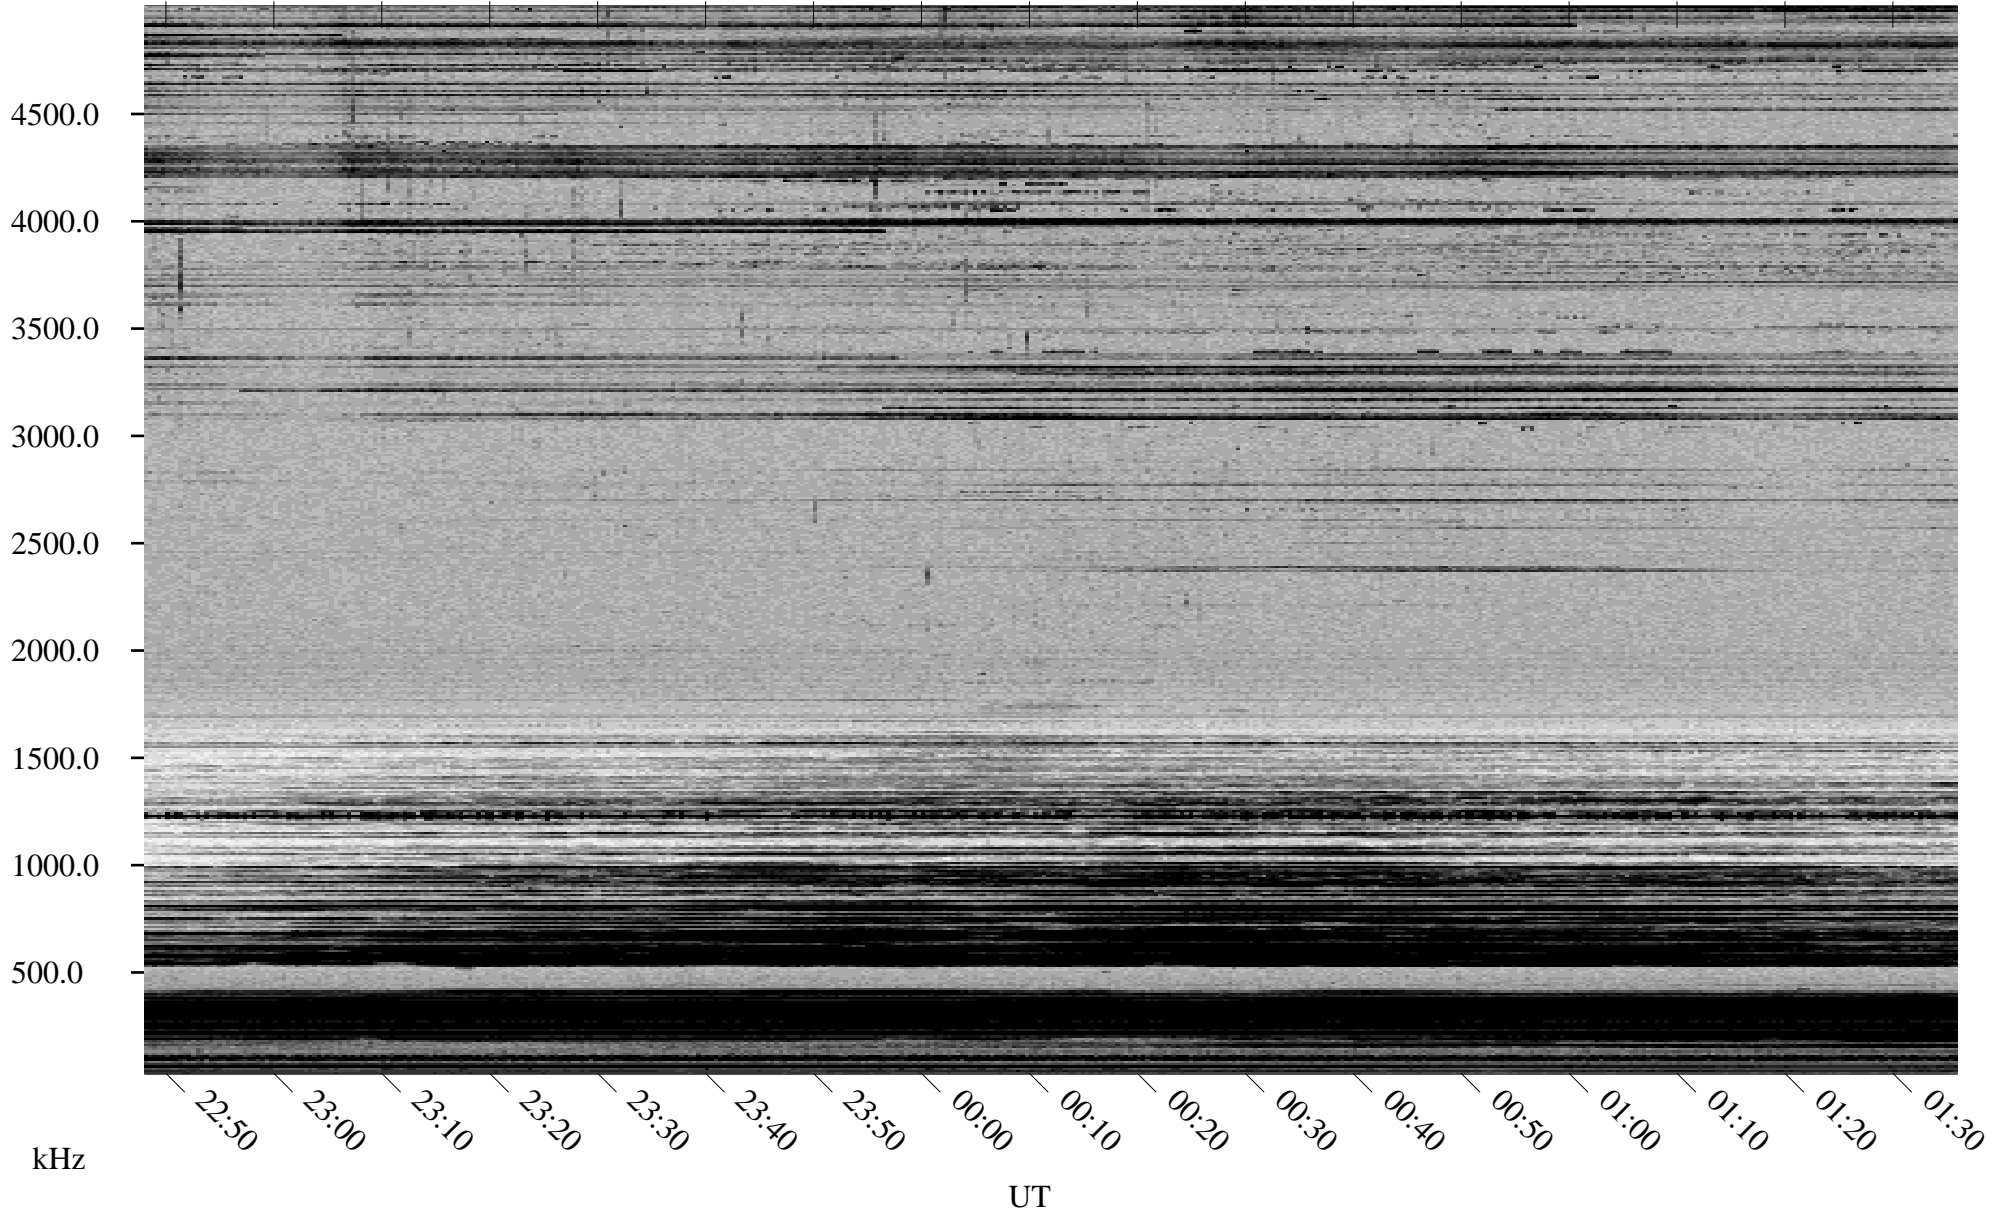

12/12/1998 Churchill, Manitoba

Linear Scale Black = 161 White = 15

ch98346l.r00m max_12

Page 1

12/12/1998 Churchill, Manitoba

Linear Scale Black = 161 White = 15

ch98346l.r00m max_12

Page 2

12/13/1998 Churchill, Manitoba

Linear Scale Black = 161 White = 15

ch98346l.r00m max_12

Page 3

12/13/1998 Churchill, Manitoba

Linear Scale Black = 161 White = 15

ch98346l.r00m max_12

Page 4

12/13/1998 Churchill, Manitoba

Linear Scale Black = 161 White = 15

ch98346l.r00m max_12

Page 5

12/13/1998 Churchill, Manitoba

Linear Scale Black = 161 White = 15

ch98346l.r00m max_12

Page 6

12/13/1998 Churchill, Manitoba

Linear Scale Black = 161 White = 15

ch98346l.r00m max_12

Page 7

12/13/1998 Churchill, Manitoba

Linear Scale Black = 161 White = 15

ch98346l.r00m max_12