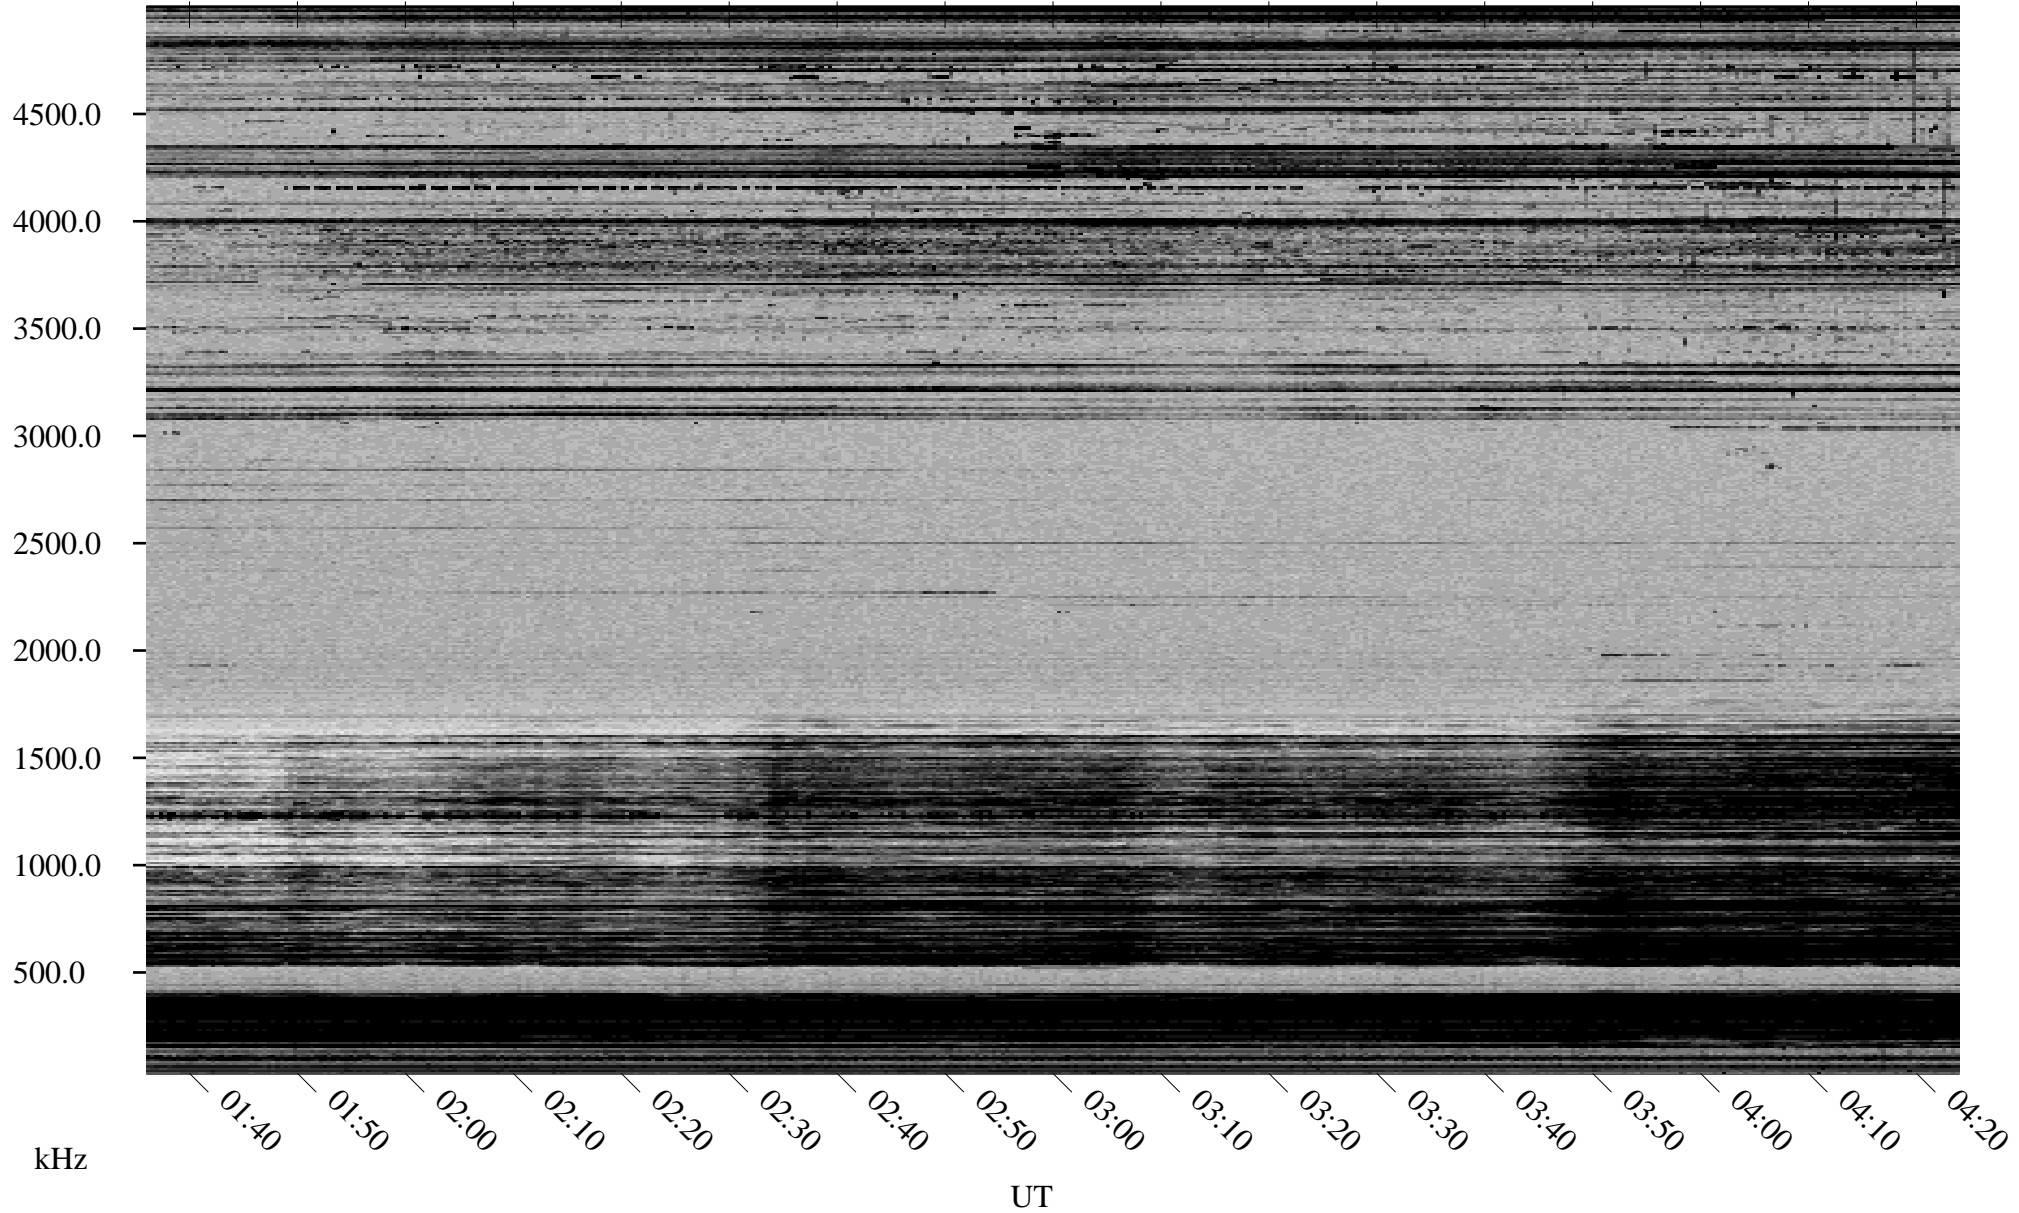

12/12/1998 Churchill, Manitoba

Linear Scale Black = 161 White = 15

ch98346l.r00m max_12

Page 1

12/12/1998 Churchill, Manitoba

Linear Scale Black = 161 White = 15

ch98346l.r00m max_12

Page 2

12/13/1998 Churchill, Manitoba

Linear Scale Black = 161 White = 15

ch98346l.r00m max_12

Page 3

12/13/1998 Churchill, Manitoba

Linear Scale Black = 161 White = 15

ch98346l.r00m max_12

Page 4

12/13/1998 Churchill, Manitoba

Linear Scale Black = 161 White = 15

ch98346l.r00m max_12

Page 5

12/13/1998 Churchill, Manitoba

Linear Scale Black = 161 White = 15

ch98346l.r00m max_12

Page 6

12/13/1998 Churchill, Manitoba

Linear Scale Black = 161 White = 15

ch98346l.r00m max_12

Page 7

12/13/1998 Churchill, Manitoba

Linear Scale Black = 161 White = 15

ch98346l.r00m max_12