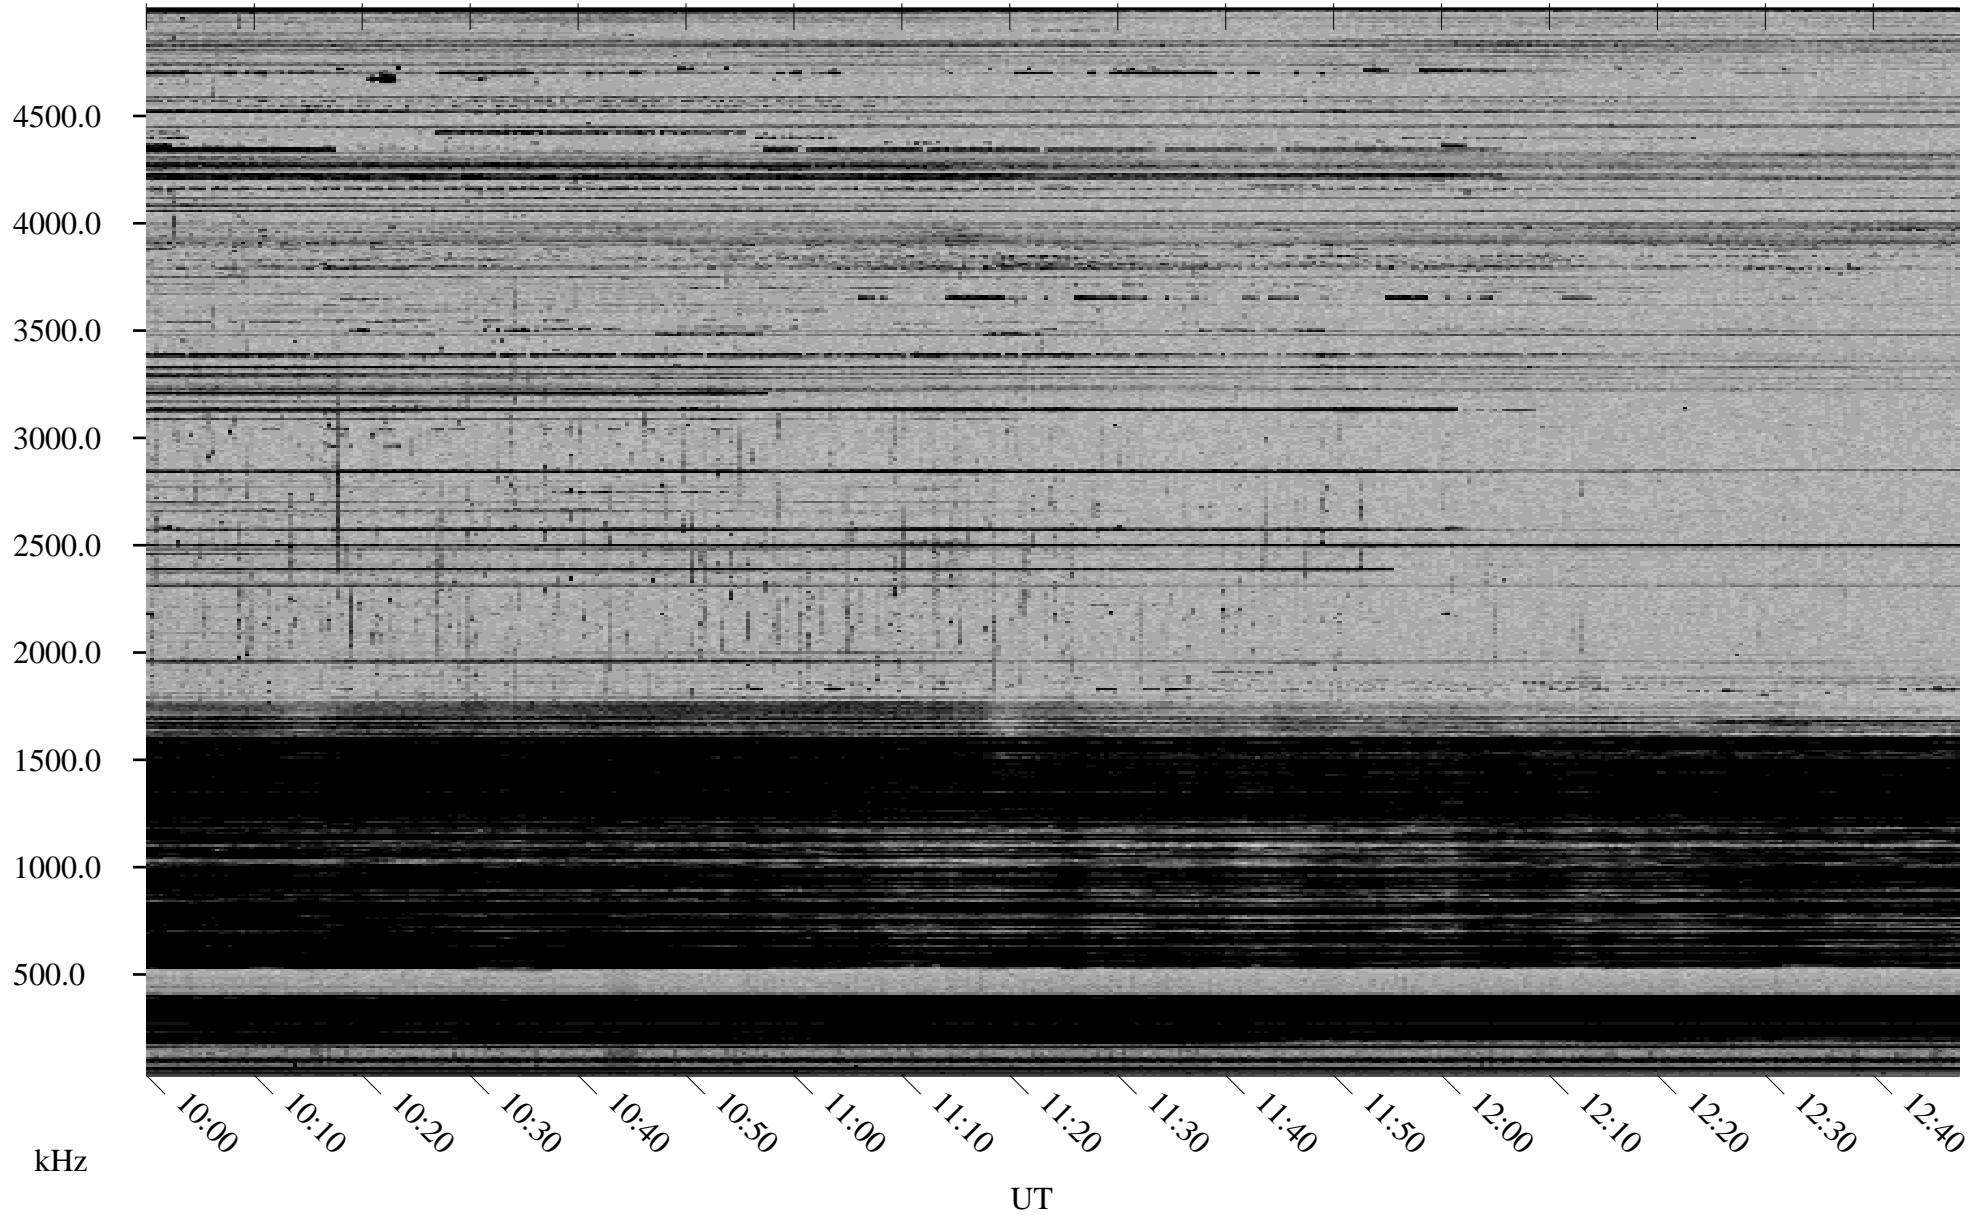

12/12/1998 Churchill, Manitoba

Linear Scale Black = 161 White = 15

ch98346l.r00m max_12

Page 1

12/12/1998 Churchill, Manitoba

Linear Scale Black = 161 White = 15

ch98346l.r00m max_12

Page 2

12/13/1998 Churchill, Manitoba

Linear Scale Black = 161 White = 15

ch98346l.r00m max_12

Page 3

12/13/1998 Churchill, Manitoba

Linear Scale Black = 161 White = 15

ch98346l.r00m max_12

Page 4

12/13/1998 Churchill, Manitoba

Linear Scale Black = 161 White = 15

ch98346l.r00m max_12

Page 5

12/13/1998 Churchill, Manitoba

Linear Scale Black = 161 White = 15

ch98346l.r00m max_12

Page 6

12/13/1998 Churchill, Manitoba

Linear Scale Black = 161 White = 15

ch98346l.r00m max_12

Page 7

12/13/1998 Churchill, Manitoba

Linear Scale Black = 161 White = 15

ch98346l.r00m max_12