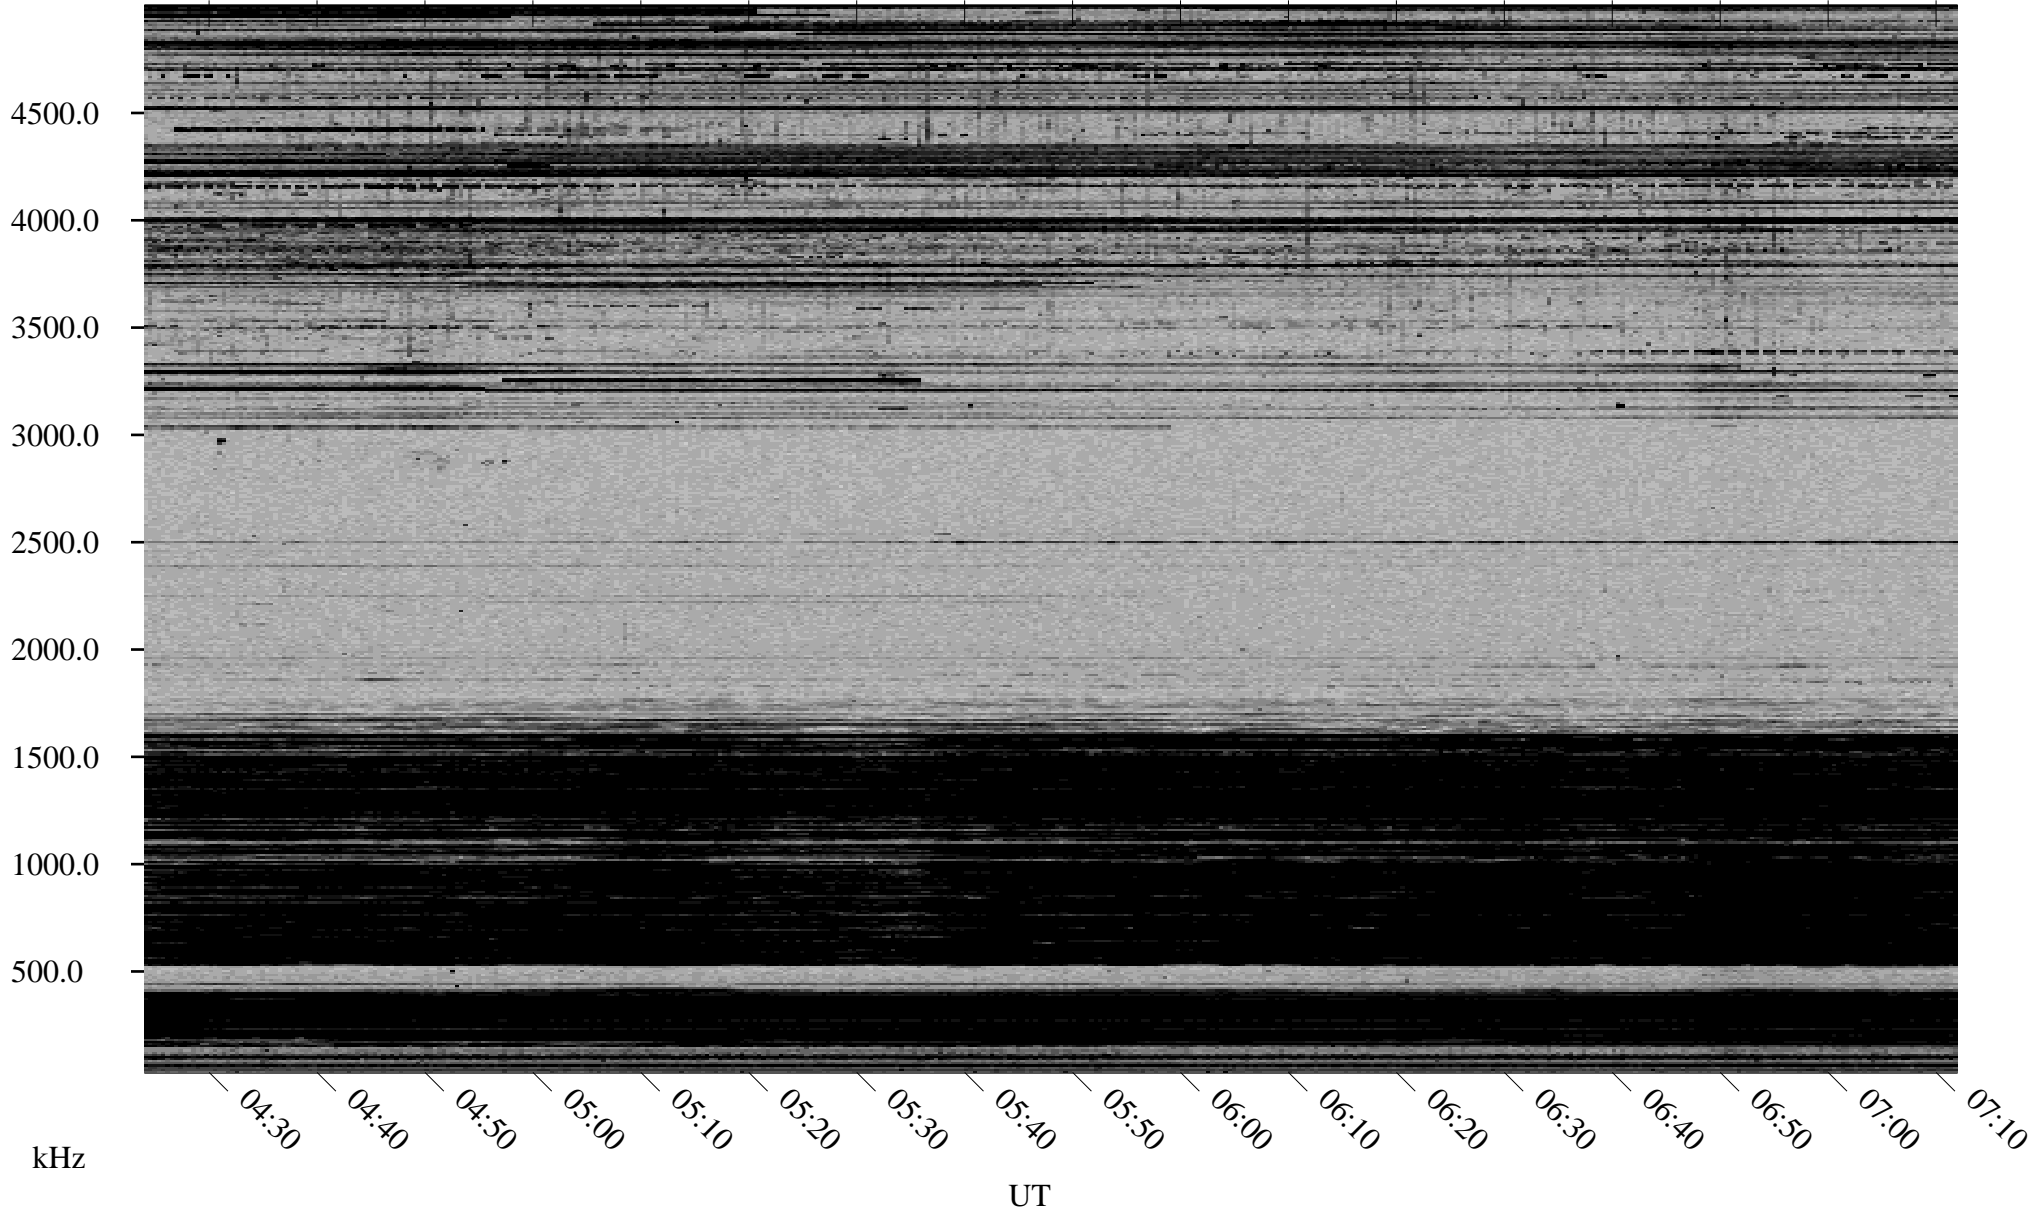

12/12/1998 Churchill, Manitoba

Linear Scale Black = 161 White = 15

ch98346l.r00m max_12

Page 1

12/12/1998 Churchill, Manitoba

Linear Scale Black = 161 White = 15

ch98346l.r00m max_12

Page 2

12/13/1998 Churchill, Manitoba

Linear Scale Black = 161 White = 15

ch98346l.r00m max_12

Page 3

12/13/1998 Churchill, Manitoba

Linear Scale Black = 161 White = 15

ch98346l.r00m max_12

Page 4

12/13/1998 Churchill, Manitoba

Linear Scale Black = 161 White = 15

ch98346l.r00m max_12

Page 5

12/13/1998 Churchill, Manitoba

Linear Scale Black = 161 White = 15

ch98346l.r00m max_12

Page 6

12/13/1998 Churchill, Manitoba

Linear Scale Black = 161 White = 15

ch98346l.r00m max_12

Page 7

12/13/1998 Churchill, Manitoba

Linear Scale Black = 161 White = 15

ch98346l.r00m max_12