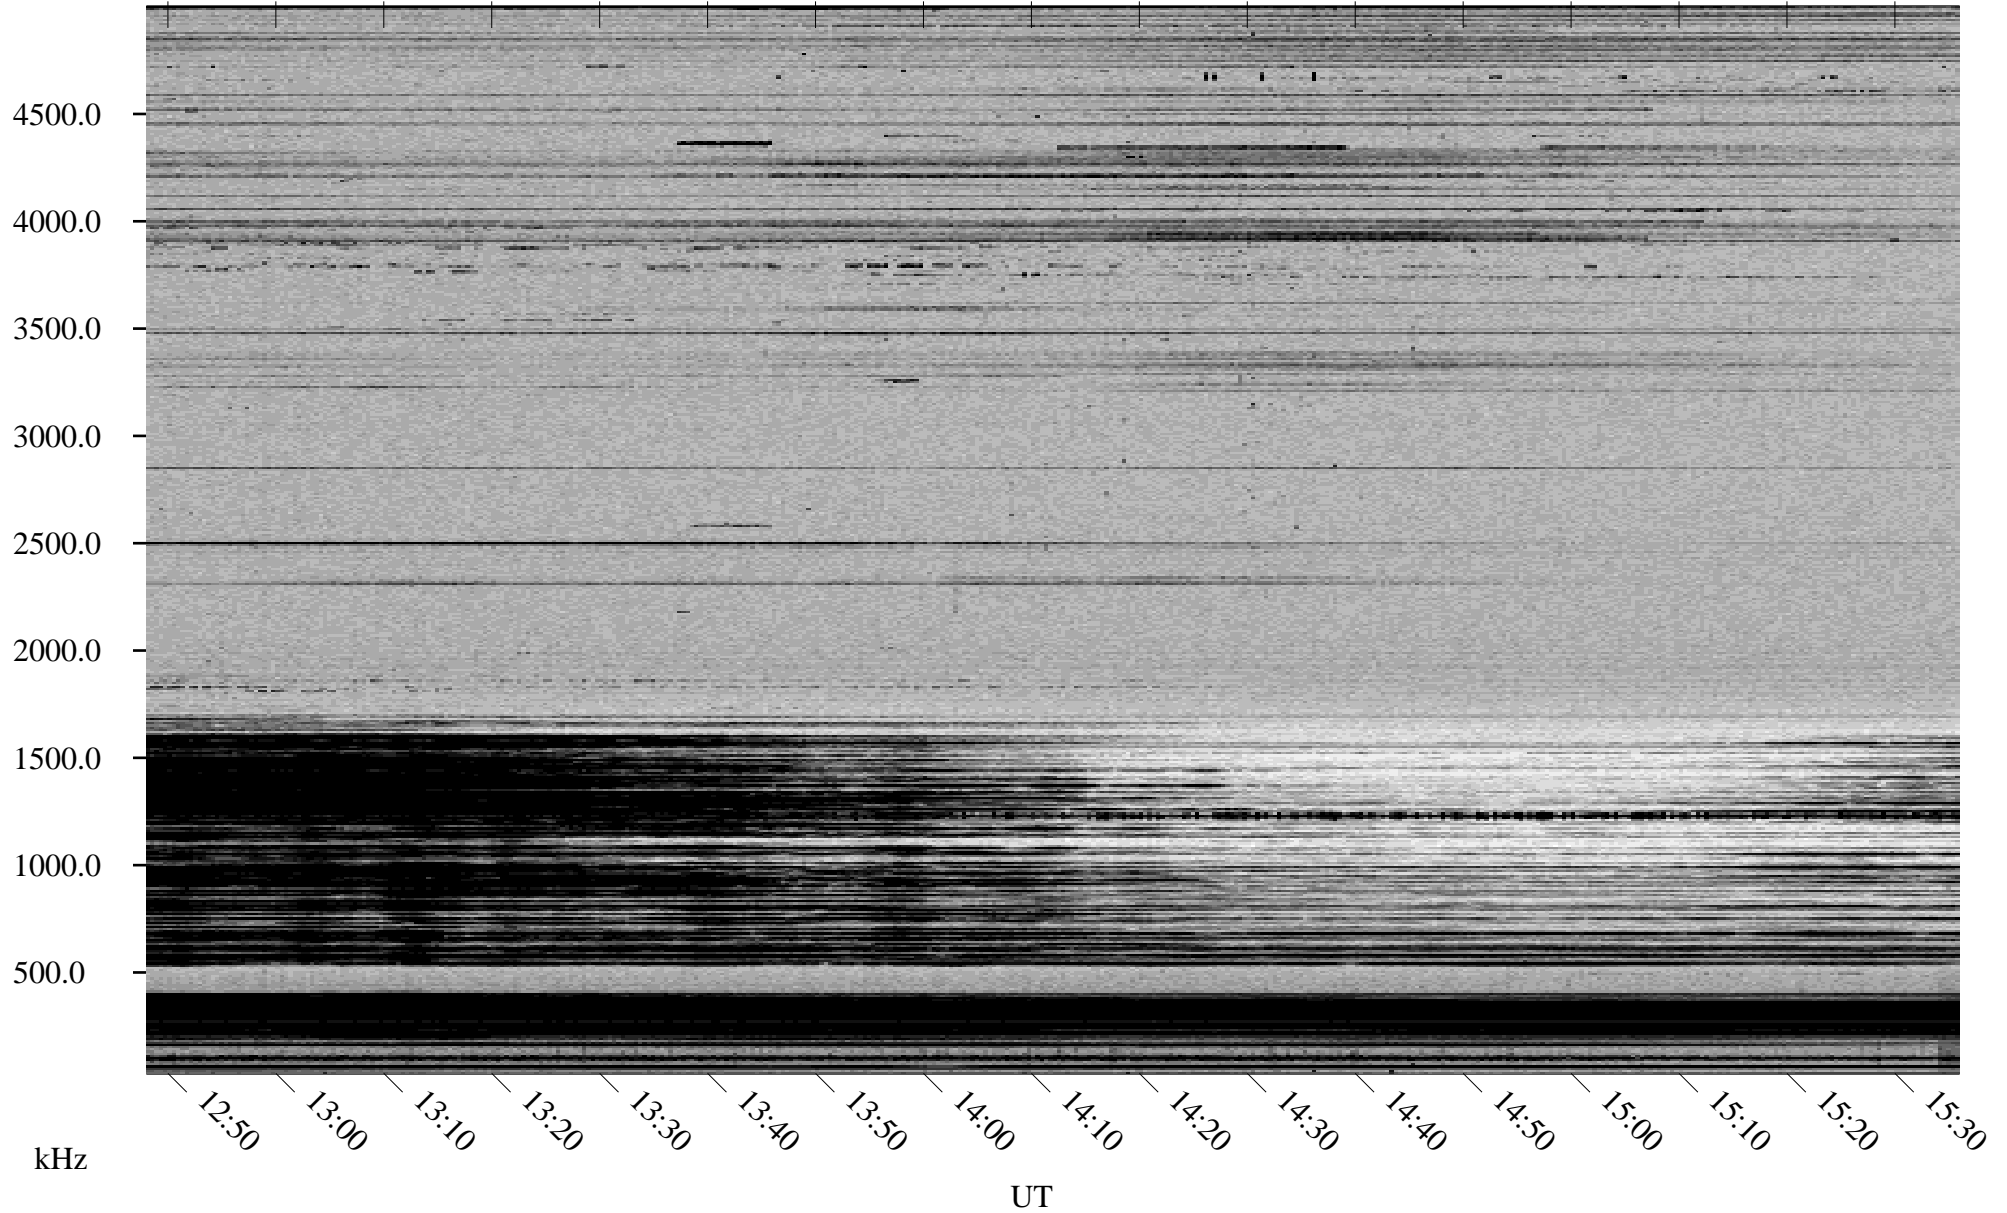

12/12/1998 Churchill, Manitoba

Linear Scale Black = 161 White = 15

ch98346l.r00m max_12

Page 1

12/12/1998 Churchill, Manitoba

Linear Scale Black = 161 White = 15

ch98346l.r00m max_12

Page 2

12/13/1998 Churchill, Manitoba

Linear Scale Black = 161 White = 15

ch98346l.r00m max_12

Page 3

12/13/1998 Churchill, Manitoba

Linear Scale Black = 161 White = 15

ch98346l.r00m max_12

Page 4

12/13/1998 Churchill, Manitoba

Linear Scale Black = 161 White = 15

ch98346l.r00m max_12

Page 5

12/13/1998 Churchill, Manitoba

Linear Scale Black = 161 White = 15

ch98346l.r00m max_12

Page 6

12/13/1998 Churchill, Manitoba

Linear Scale Black = 161 White = 15

ch98346l.r00m max_12

Page 7

12/13/1998 Churchill, Manitoba

Linear Scale Black = 161 White = 15

ch98346l.r00m max_12