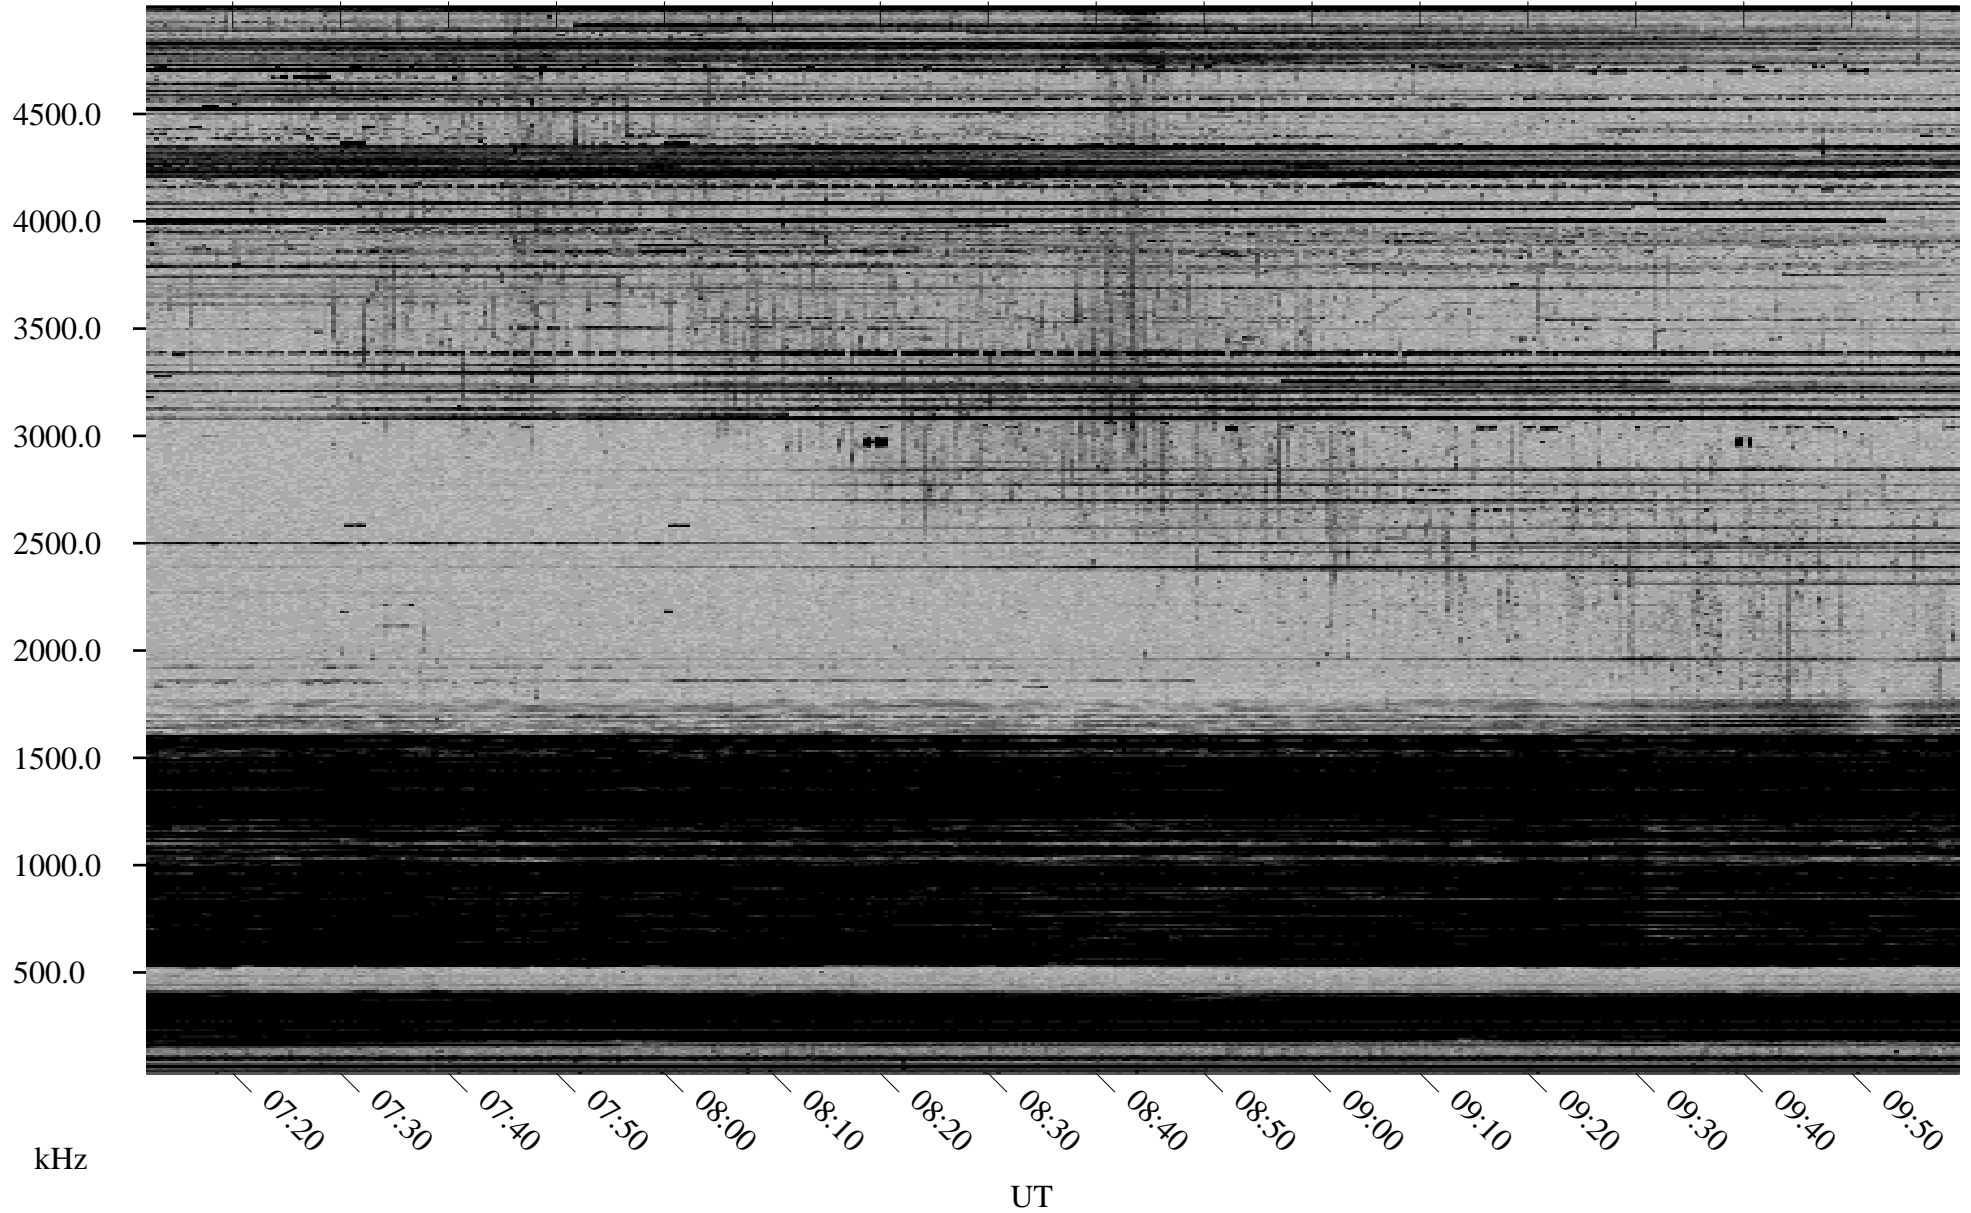

12/12/1998 Churchill, Manitoba

Linear Scale Black = 161 White = 15

ch98346l.r00m max_12

Page 1

12/12/1998 Churchill, Manitoba

Linear Scale Black = 161 White = 15

ch98346l.r00m max_12

Page 2

12/13/1998 Churchill, Manitoba

Linear Scale Black = 161 White = 15

ch98346l.r00m max_12

Page 3

12/13/1998 Churchill, Manitoba

Linear Scale Black = 161 White = 15

ch98346l.r00m max_12

Page 4

12/13/1998 Churchill, Manitoba

Linear Scale Black = 161 White = 15

ch98346l.r00m max_12

Page 5

12/13/1998 Churchill, Manitoba

Linear Scale Black = 161 White = 15

ch98346l.r00m max_12

Page 6

12/13/1998 Churchill, Manitoba

Linear Scale Black = 161 White = 15

ch98346l.r00m max_12

Page 7

12/13/1998 Churchill, Manitoba

Linear Scale Black = 161 White = 15

ch98346l.r00m max_12