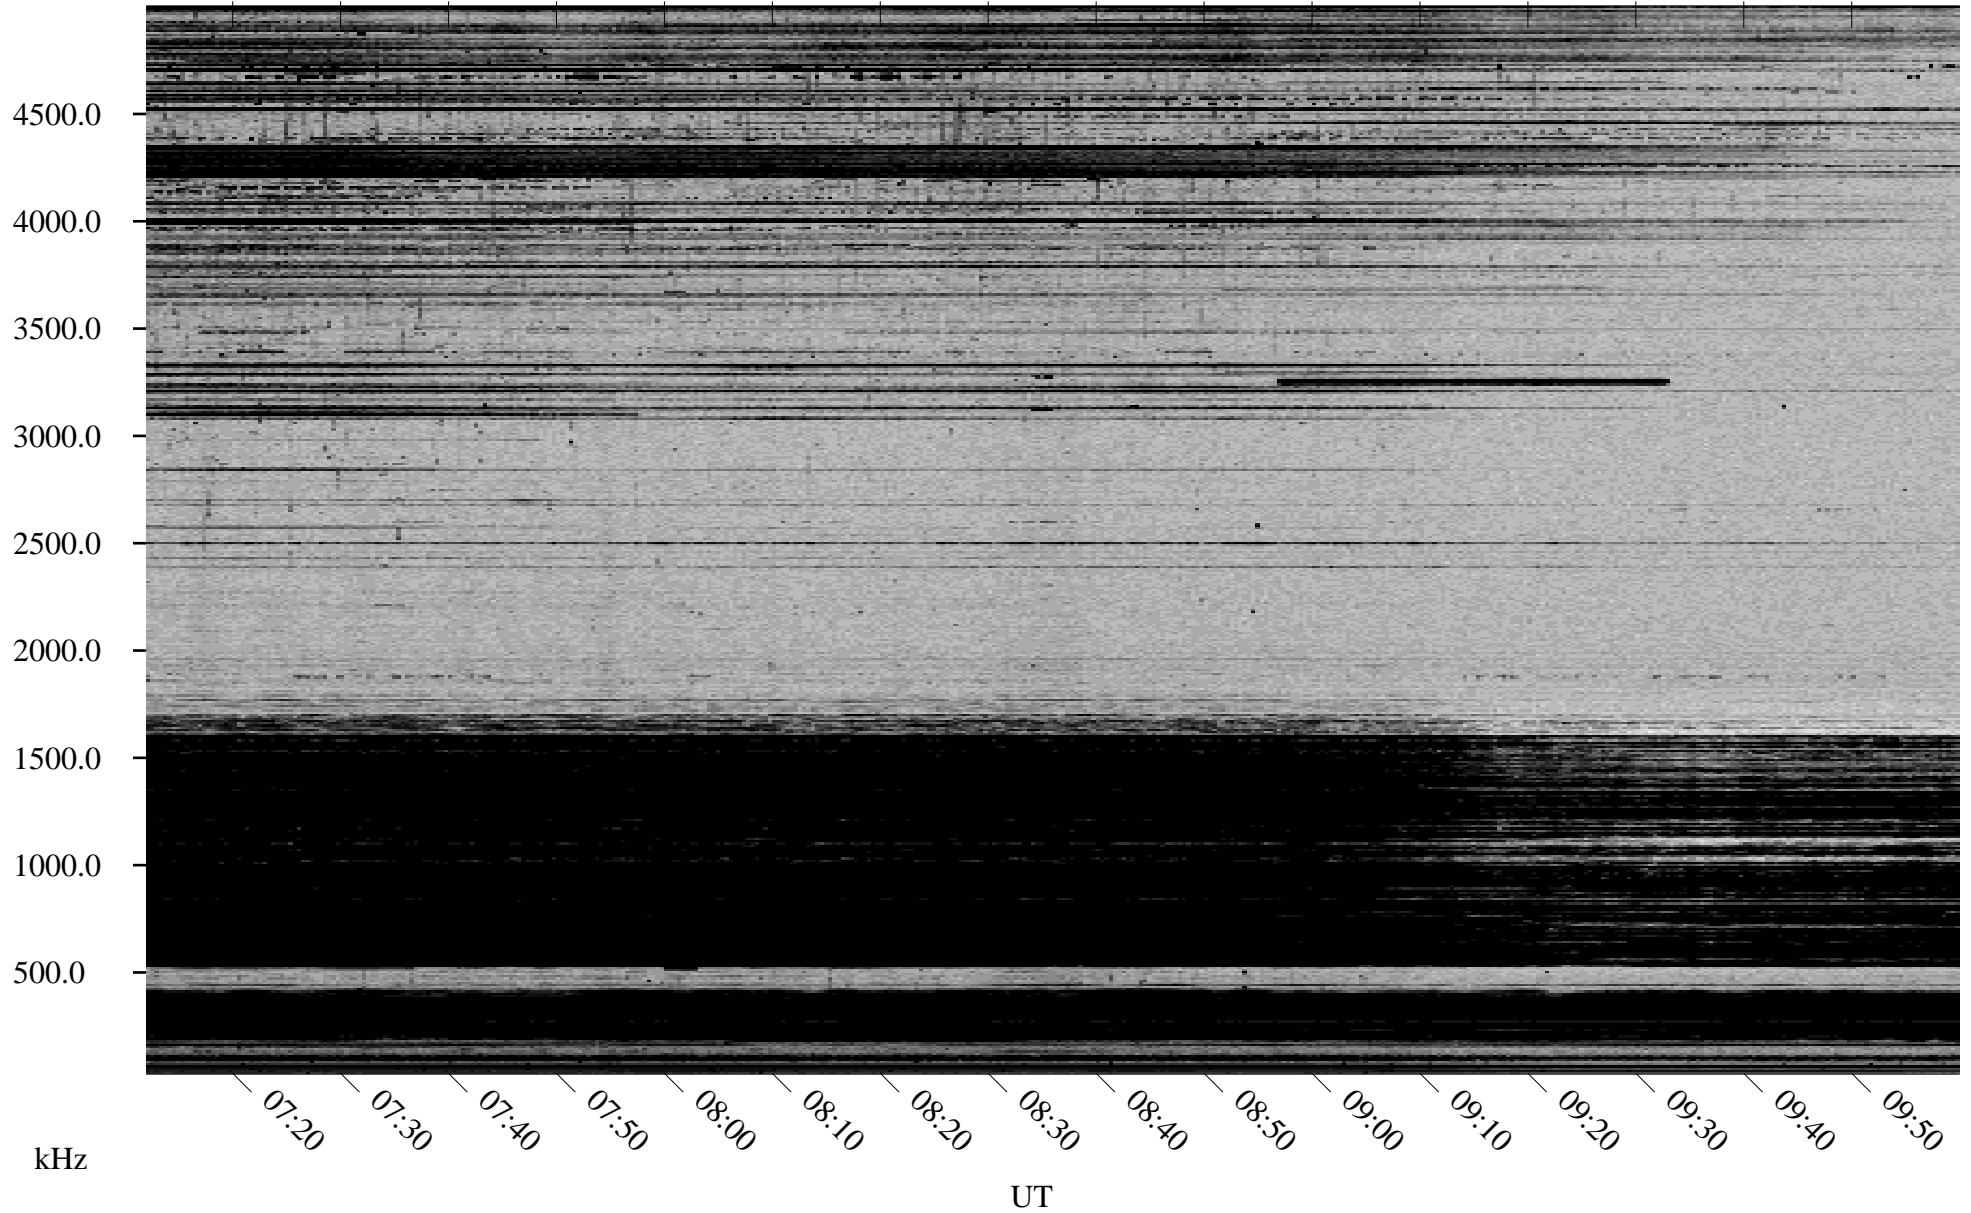

# 12/14/1998 Churchill, Manitoba

Linear Scale    Black = 161    White = 15

ch98347l.r00m max\_12

Page 3

# 12/14/1998 Churchill, Manitoba

Linear Scale    Black = 161    White = 15

ch98347l.r00m max\_12

Page 4

# 12/14/1998 Churchill, Manitoba

Linear Scale    Black = 161    White = 15

ch98347l.r00m max\_12

Page 5

# 12/14/1998 Churchill, Manitoba

Linear Scale    Black = 161    White = 15

ch98347l.r00m max\_12

Page 6