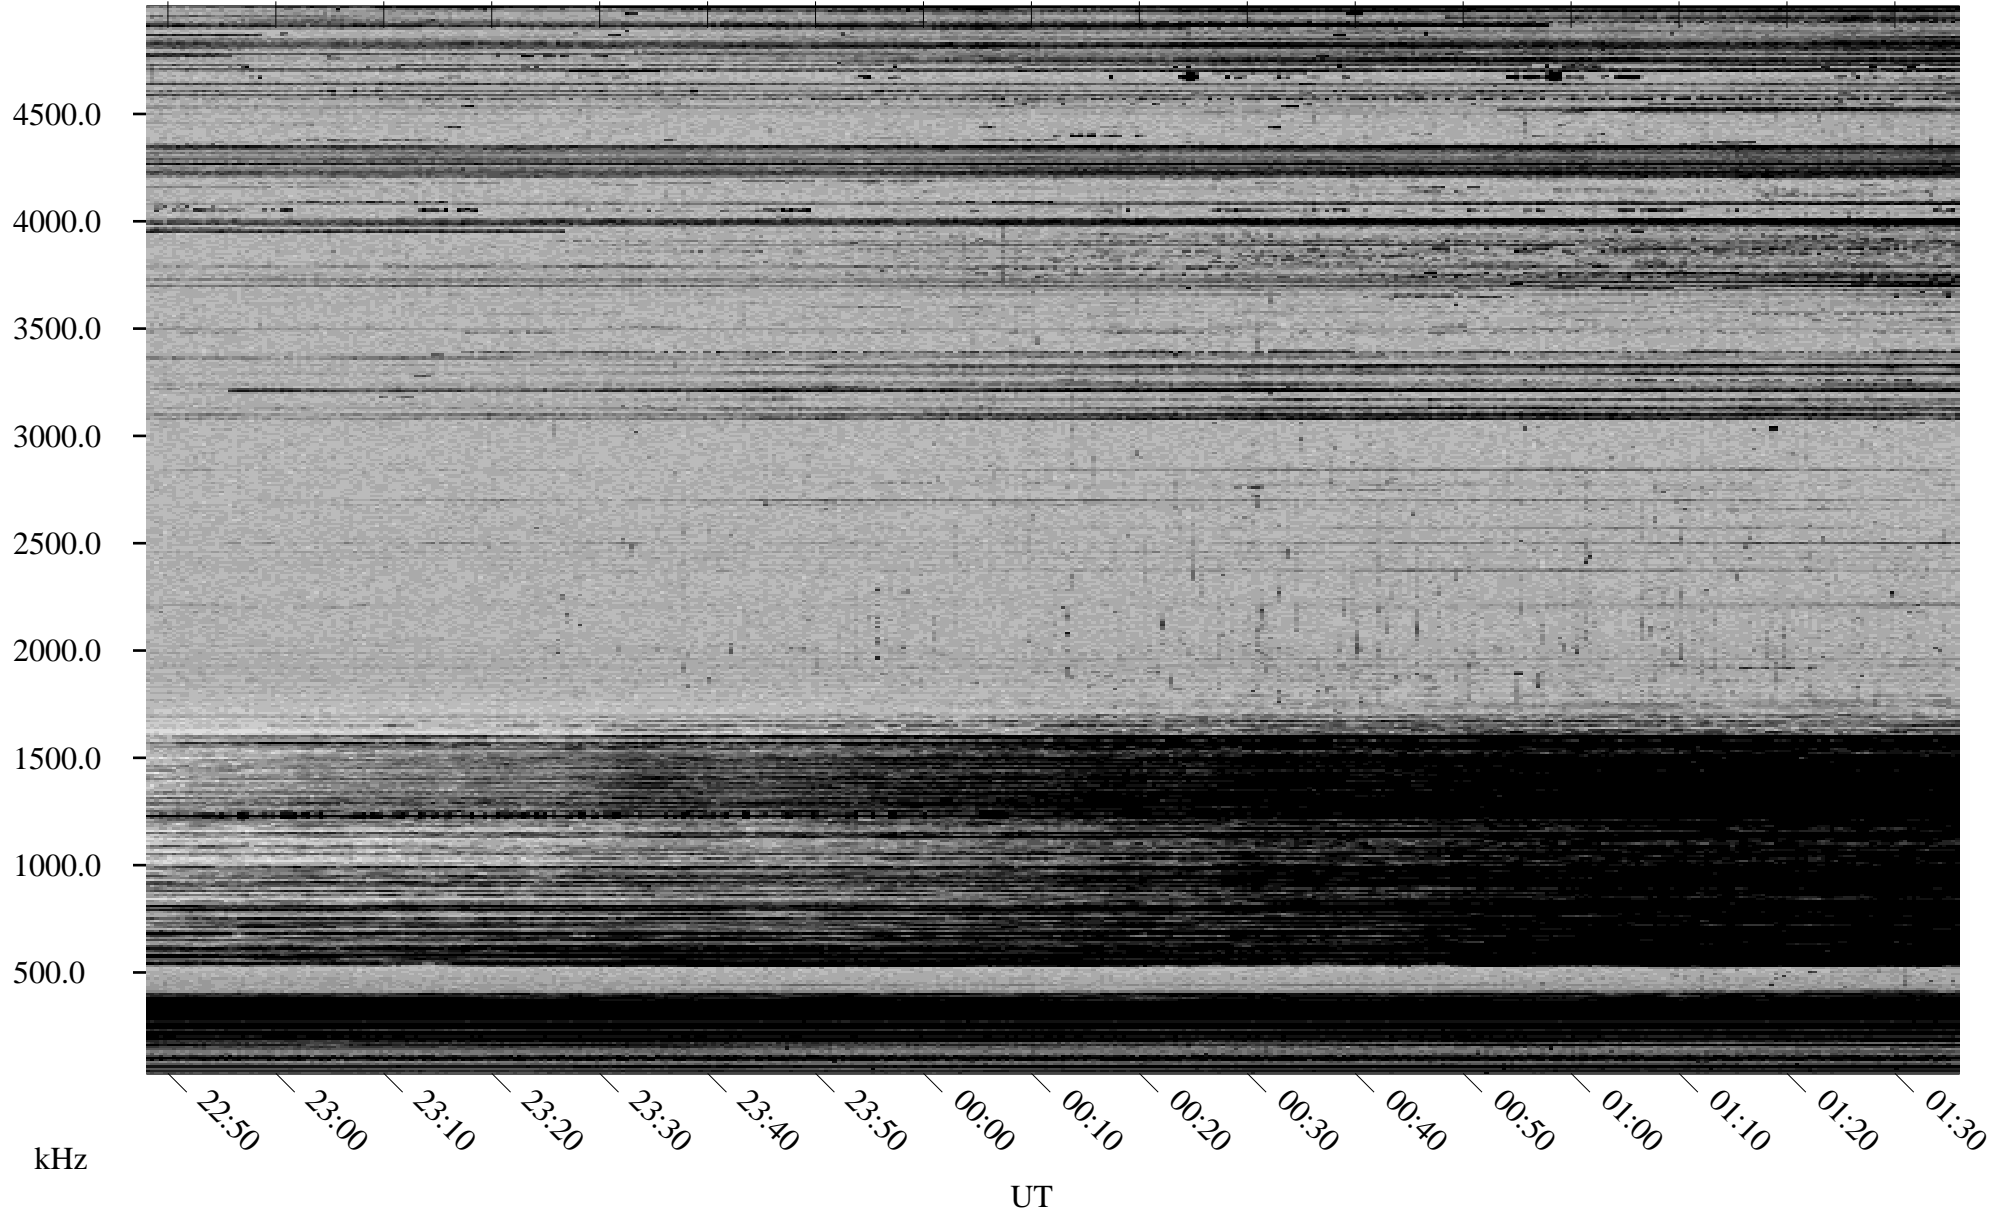

# 12/13/1998 Churchill, Manitoba

Linear Scale    Black = 161    White = 15

ch98347l.r00m max\_12

Page 1

# 12/13/1998 Churchill, Manitoba

Linear Scale    Black = 161    White = 15

ch98347l.r00m max\_12

Page 2

# 12/14/1998 Churchill, Manitoba

Linear Scale    Black = 161    White = 15

ch98347l.r00m max\_12

Page 3

# 12/14/1998 Churchill, Manitoba

Linear Scale    Black = 161    White = 15

ch98347l.r00m max\_12

Page 4