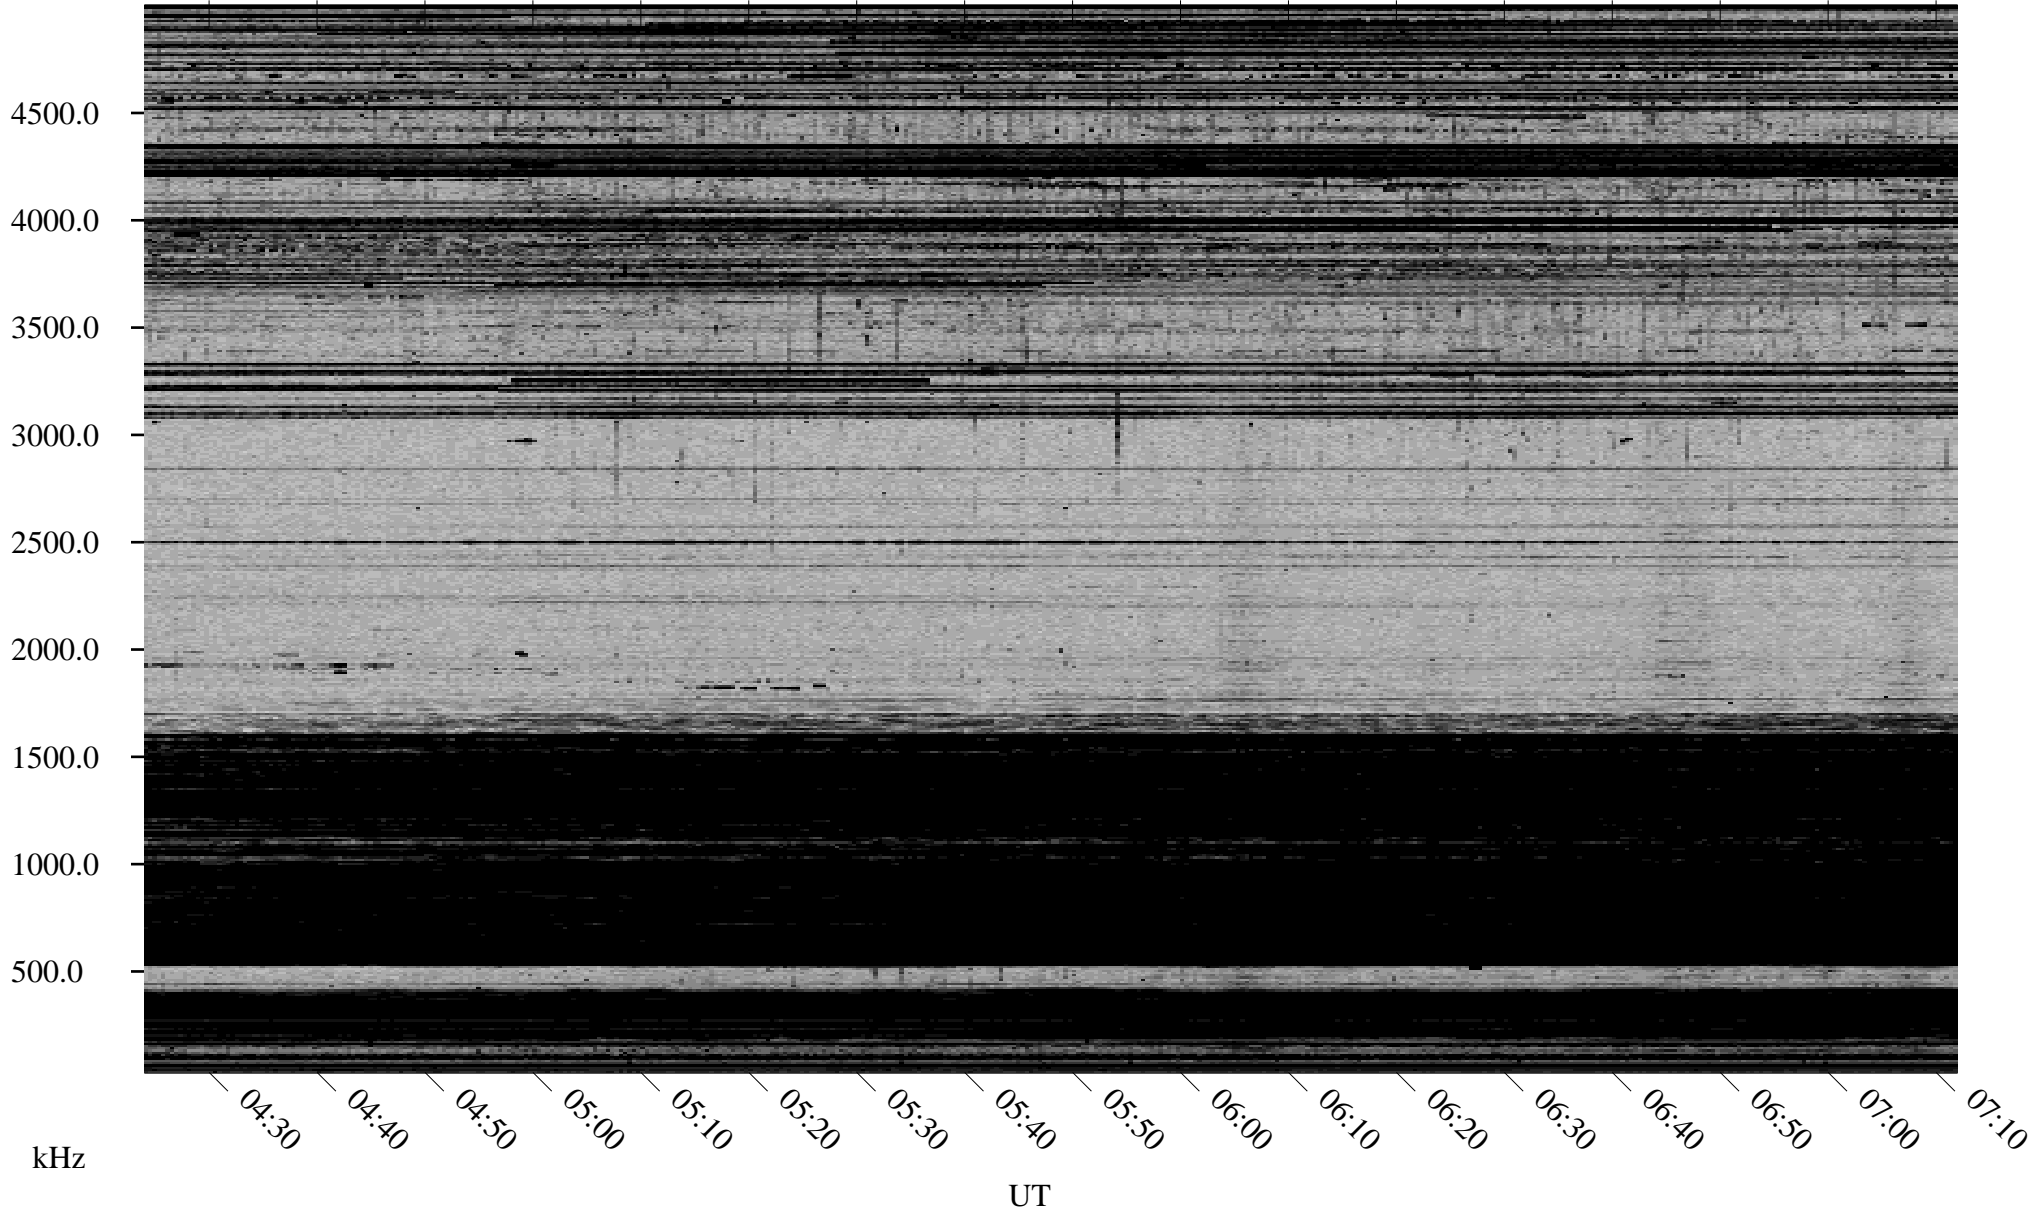

# 12/13/1998 Churchill, Manitoba

Linear Scale    Black = 161    White = 15

ch98347l.r00m max\_12

Page 1

# 12/13/1998 Churchill, Manitoba

Linear Scale    Black = 161    White = 15

ch98347l.r00m max\_12

Page 2

# 12/14/1998 Churchill, Manitoba

Linear Scale    Black = 161    White = 15

ch98347l.r00m max\_12

Page 3

# 12/14/1998 Churchill, Manitoba

Linear Scale    Black = 161    White = 15

ch98347l.r00m max\_12

Page 4