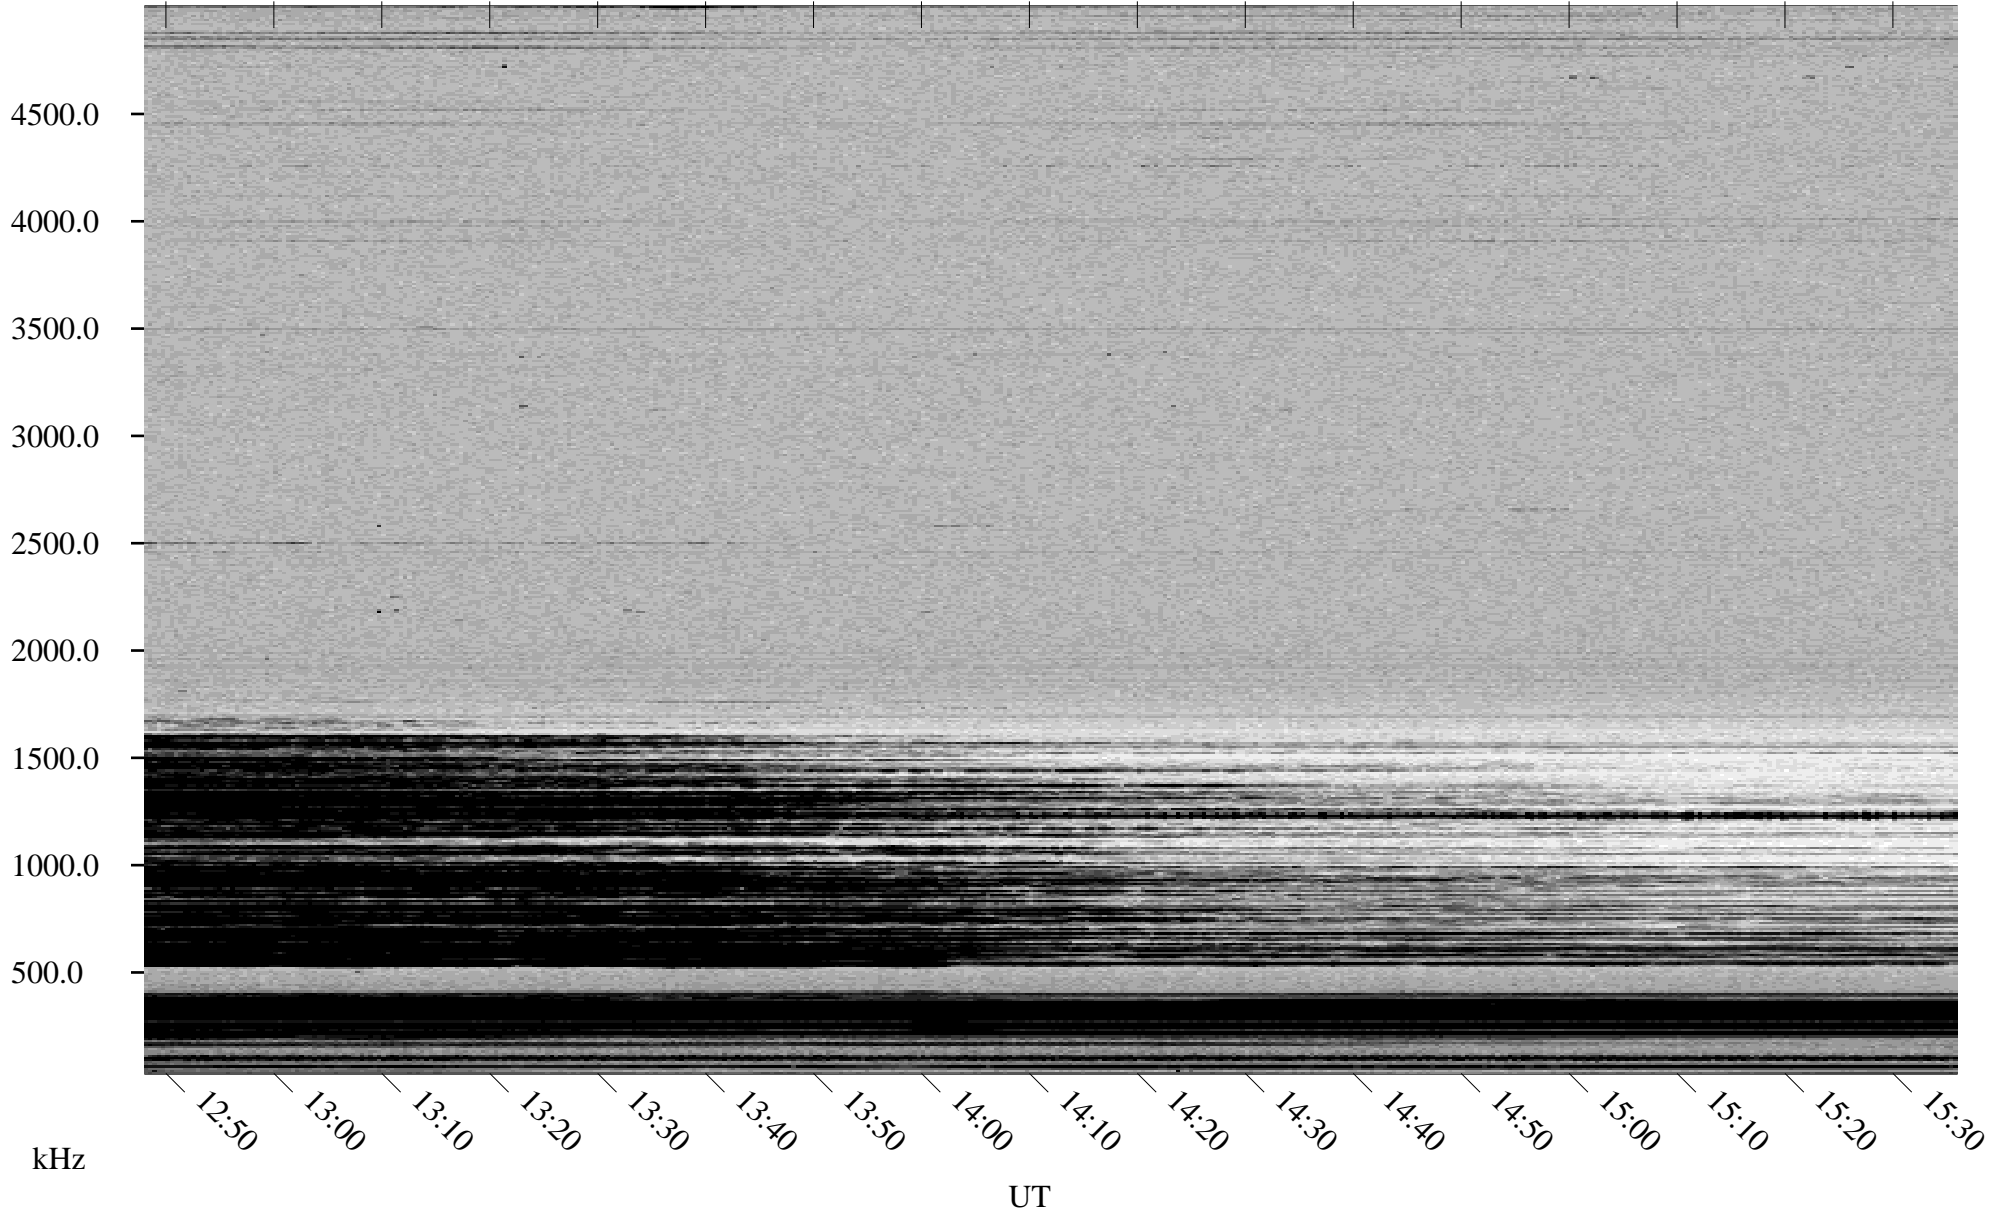

# 12/14/1998 Churchill, Manitoba

Linear Scale    Black = 161    White = 15

ch98347l.r00m max\_12

Page 6

# 12/14/1998 Churchill, Manitoba

Linear Scale    Black = 161    White = 15

ch98347l.r00m max\_12

Page 7

# 12/14/1998 Churchill, Manitoba

Linear Scale    Black = 161    White = 15

ch98347l.r00m max\_12