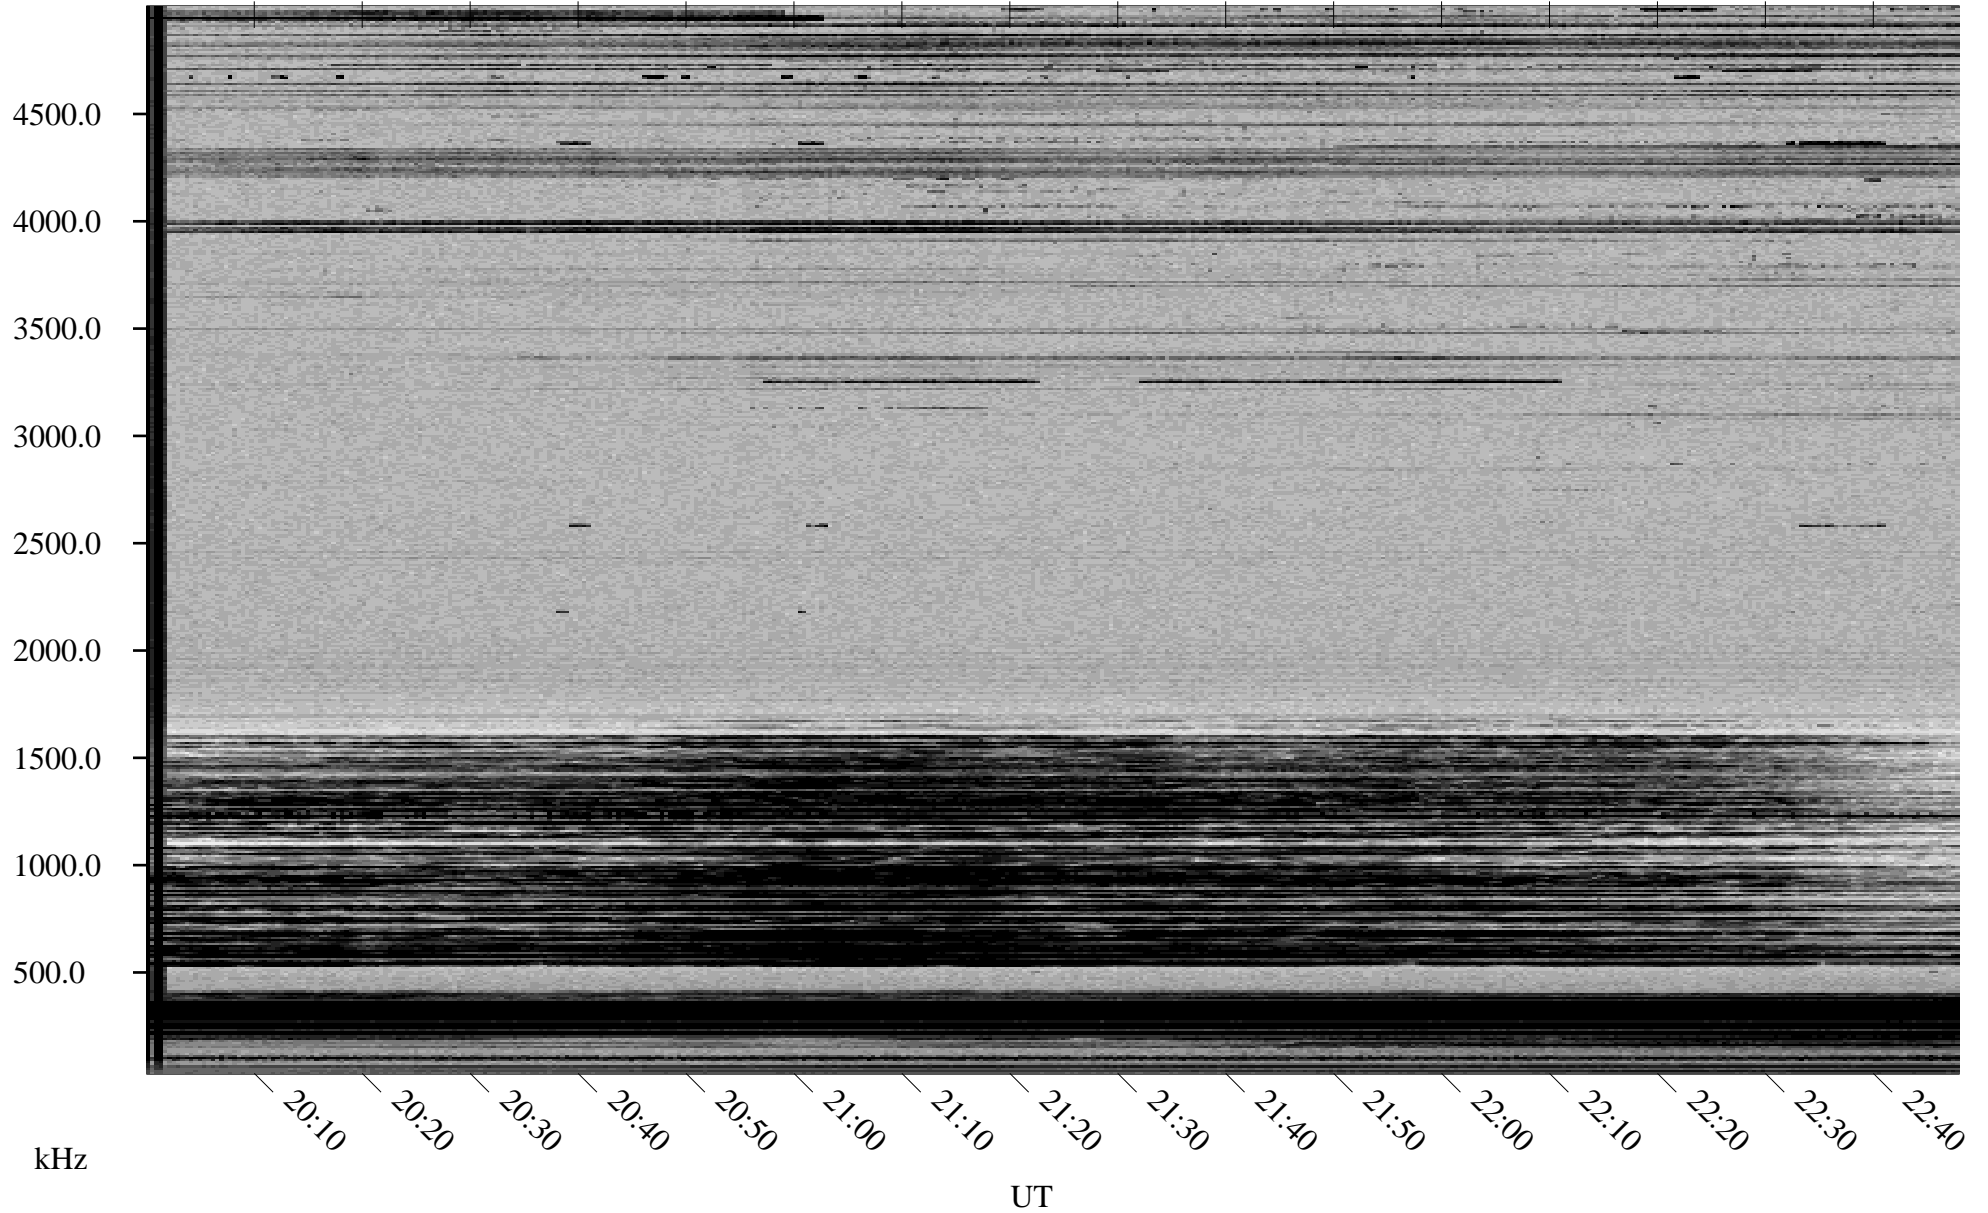

# 12/13/1998 Churchill, Manitoba

Linear Scale    Black = 161    White = 15

ch98347l.r00m max\_12

Page 1

# 12/13/1998 Churchill, Manitoba

Linear Scale    Black = 161    White = 15

ch98347l.r00m max\_12

Page 2

# 12/14/1998 Churchill, Manitoba

Linear Scale    Black = 161    White = 15

ch98347l.r00m max\_12

Page 3

# 12/14/1998 Churchill, Manitoba

Linear Scale    Black = 161    White = 15

ch98347l.r00m max\_12

Page 4