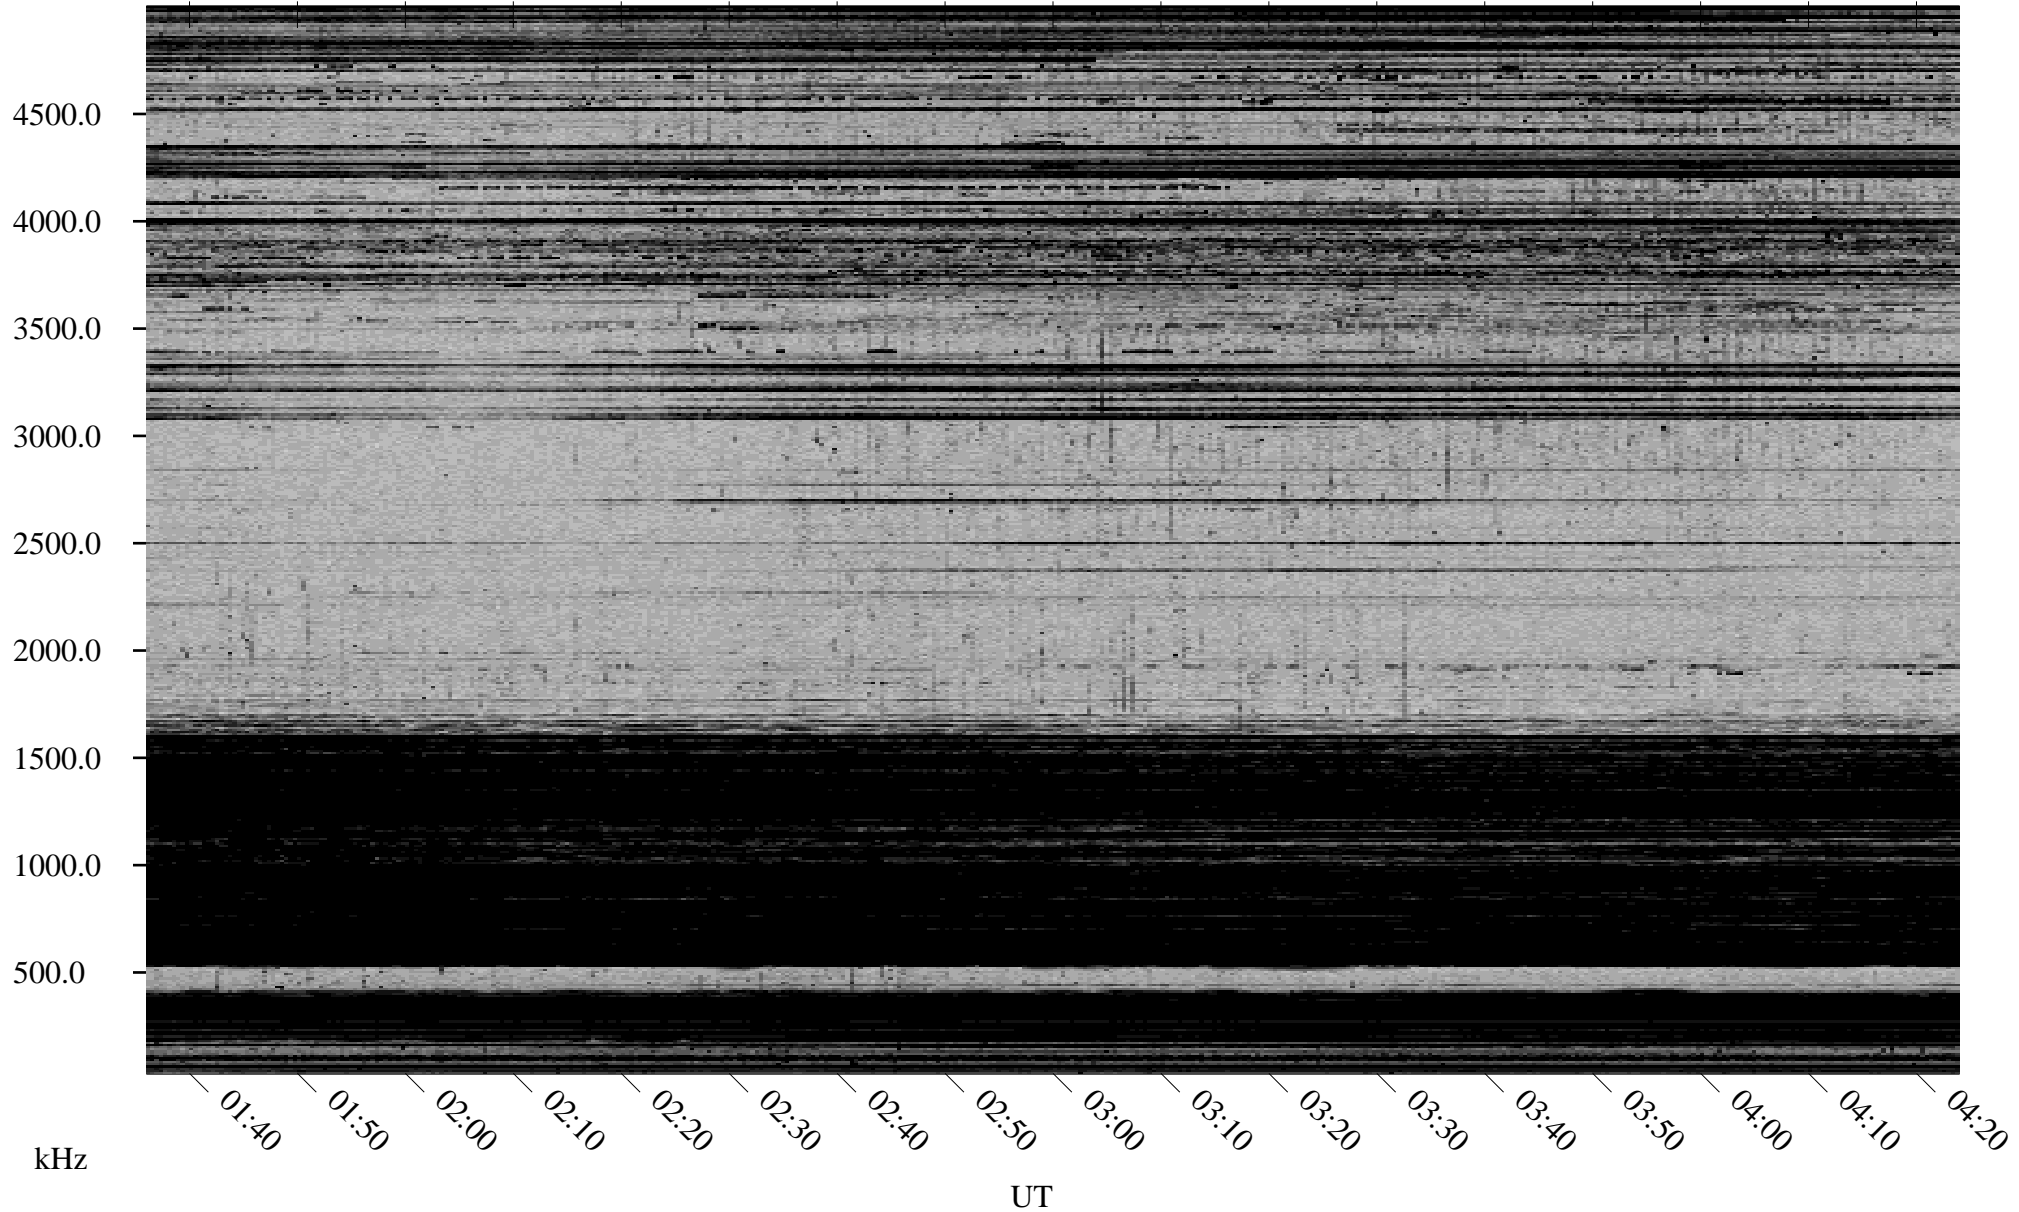

# 12/13/1998 Churchill, Manitoba

Linear Scale    Black = 161    White = 15

ch98347l.r00m max\_12

Page 1

# 12/13/1998 Churchill, Manitoba

Linear Scale    Black = 161    White = 15

ch98347l.r00m max\_12

Page 2

# 12/14/1998 Churchill, Manitoba

Linear Scale    Black = 161    White = 15

ch98347l.r00m max\_12

Page 3

# 12/14/1998 Churchill, Manitoba

Linear Scale    Black = 161    White = 15

ch98347l.r00m max\_12

Page 4