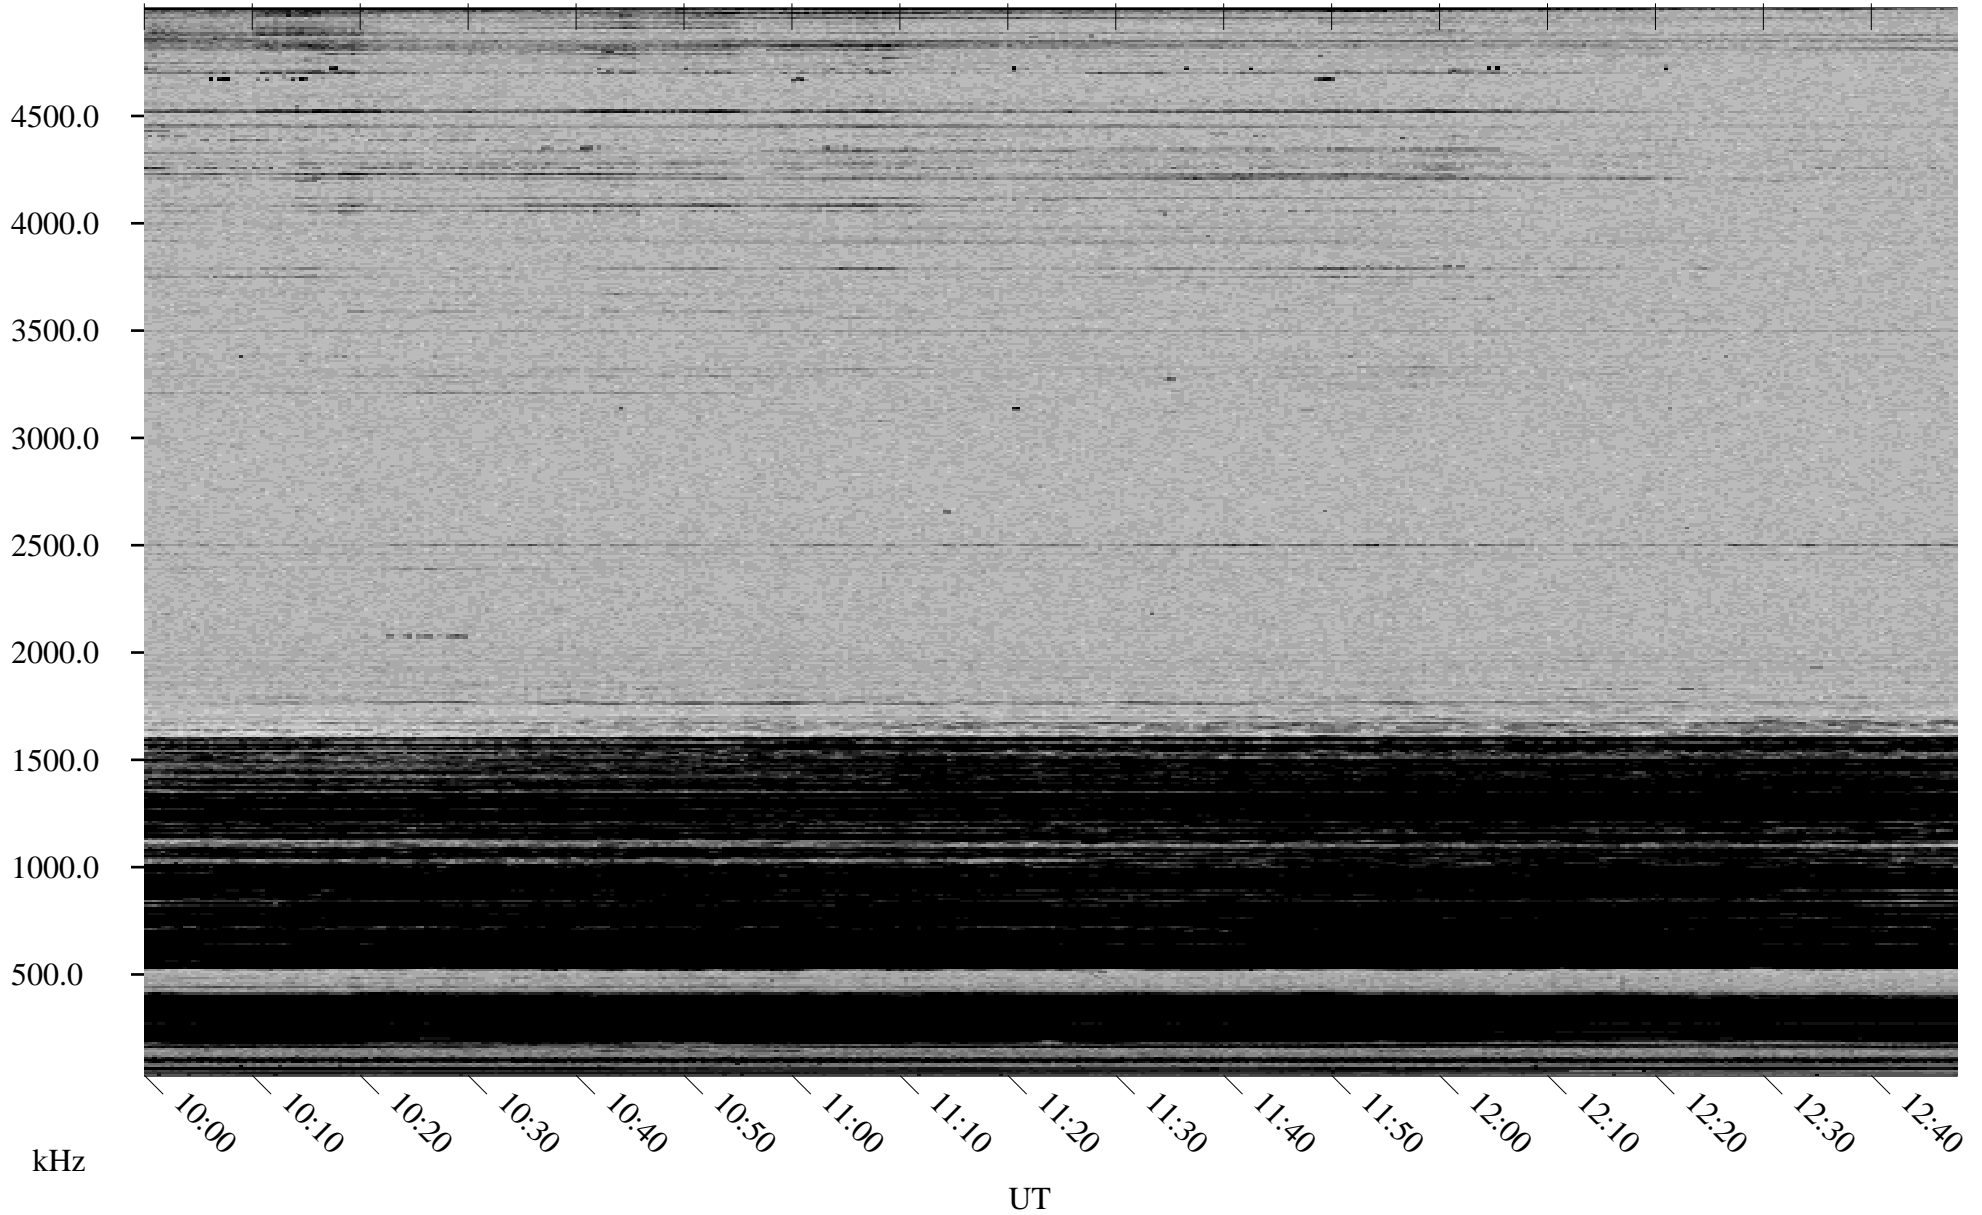

# 12/14/1998 Churchill, Manitoba

Linear Scale    Black = 161    White = 15

ch98347l.r00m max\_12

Page 5

# 12/14/1998 Churchill, Manitoba

Linear Scale    Black = 161    White = 15

ch98347l.r00m max\_12

Page 6

# 12/14/1998 Churchill, Manitoba

Linear Scale    Black = 161    White = 15

ch98347l.r00m max\_12

Page 7