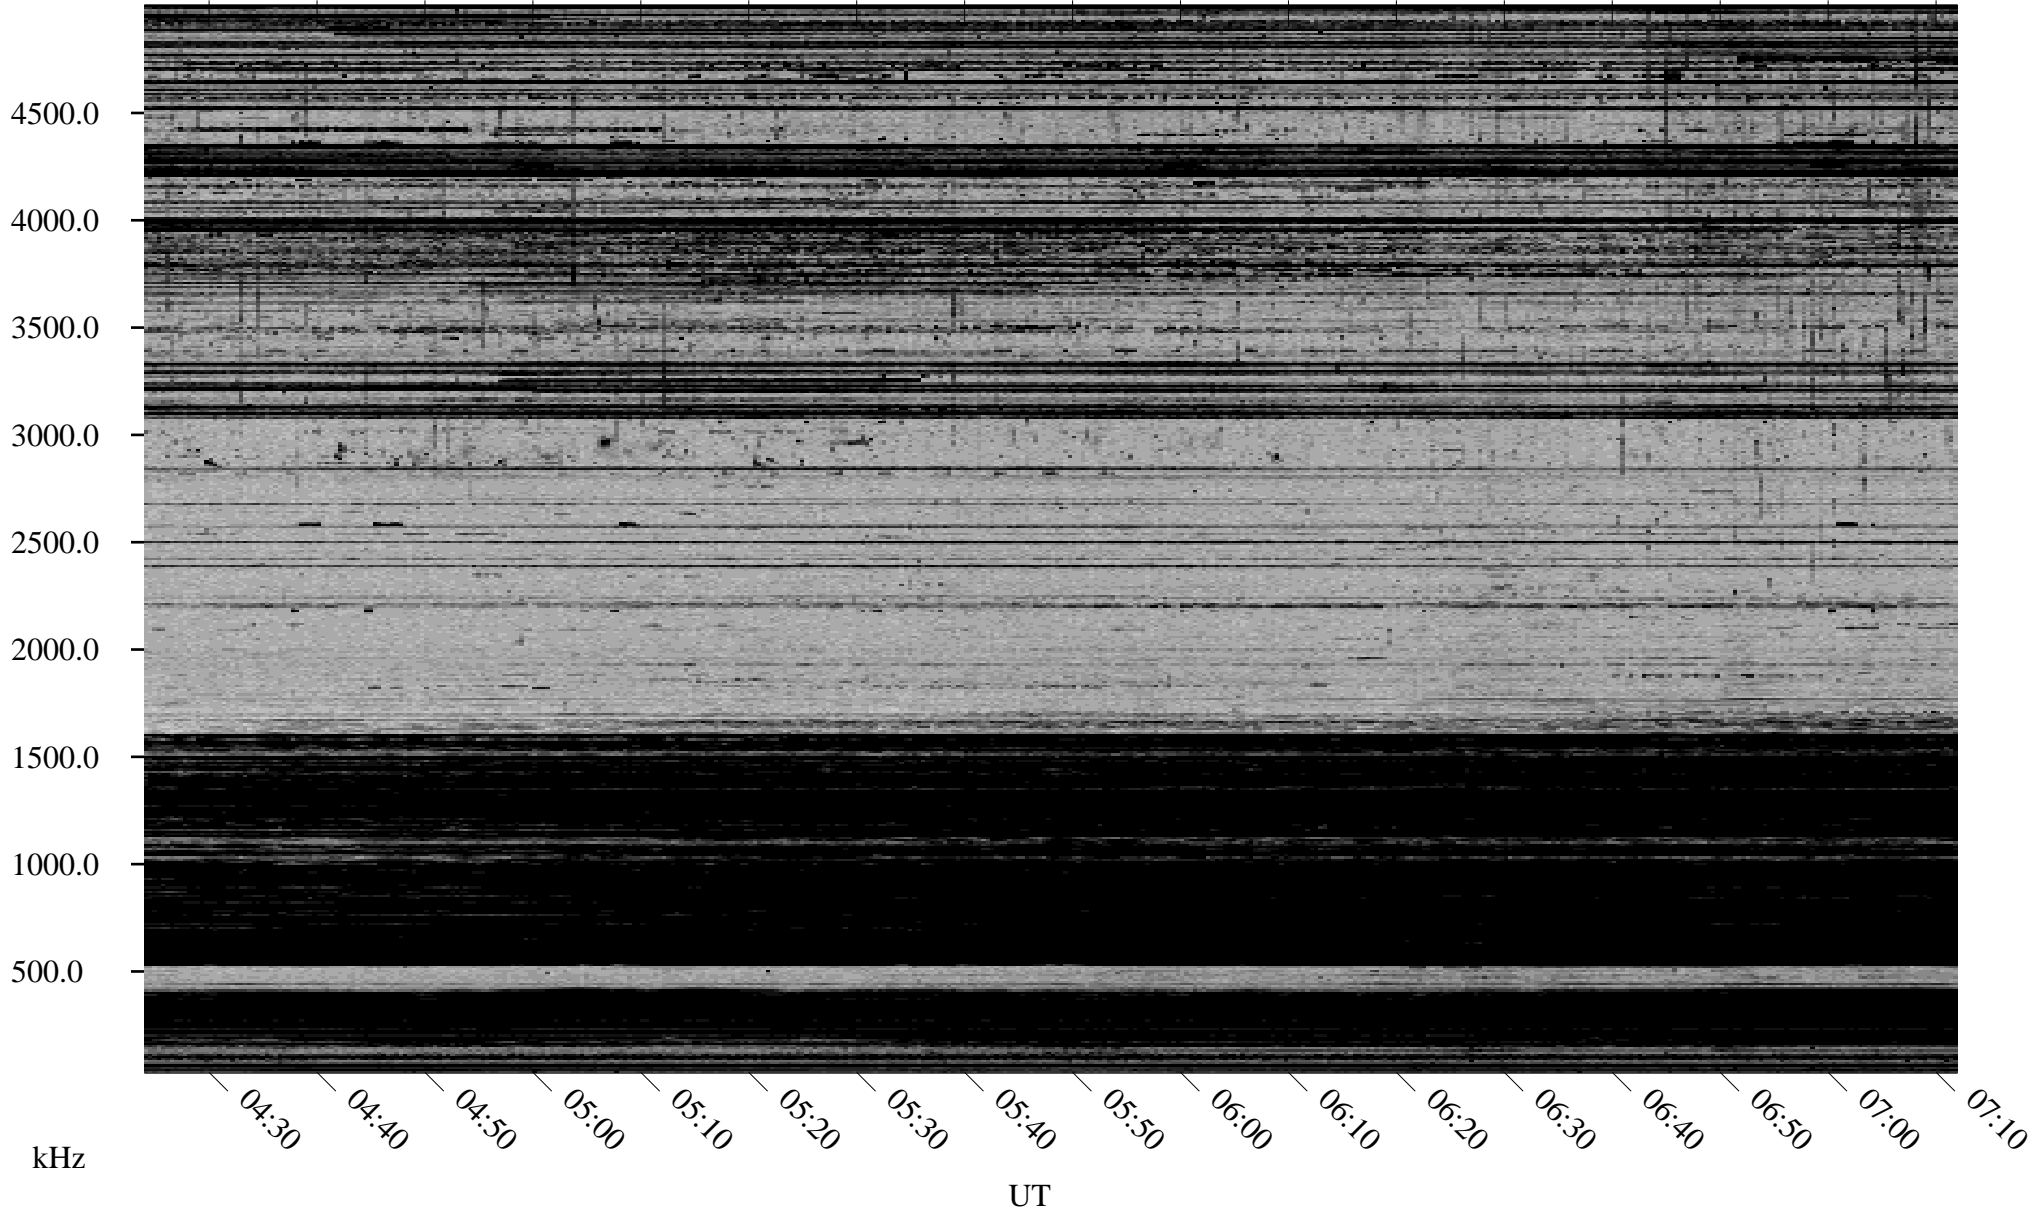

12/14/1998 Churchill, Manitoba

Linear Scale Black = 161 White = 15

ch98348l.r00m max_12

Page 1

12/14/1998 Churchill, Manitoba

Linear Scale Black = 161 White = 15

ch98348l.r00m max_12

Page 2

12/15/1998 Churchill, Manitoba

Linear Scale Black = 161 White = 15

ch98348l.r00m max_12

Page 3

12/15/1998 Churchill, Manitoba

Linear Scale Black = 161 White = 15

ch98348l.r00m max_12

Page 4

12/15/1998 Churchill, Manitoba

Linear Scale Black = 161 White = 15

ch98348l.r00m max_12

Page 5

12/15/1998 Churchill, Manitoba

Linear Scale Black = 161 White = 15

ch98348l.r00m max_12

Page 6

12/15/1998 Churchill, Manitoba

Linear Scale Black = 161 White = 15

ch98348l.r00m max_12

Page 7

12/15/1998 Churchill, Manitoba

Linear Scale Black = 161 White = 15

ch98348l.r00m max_12

Page 8