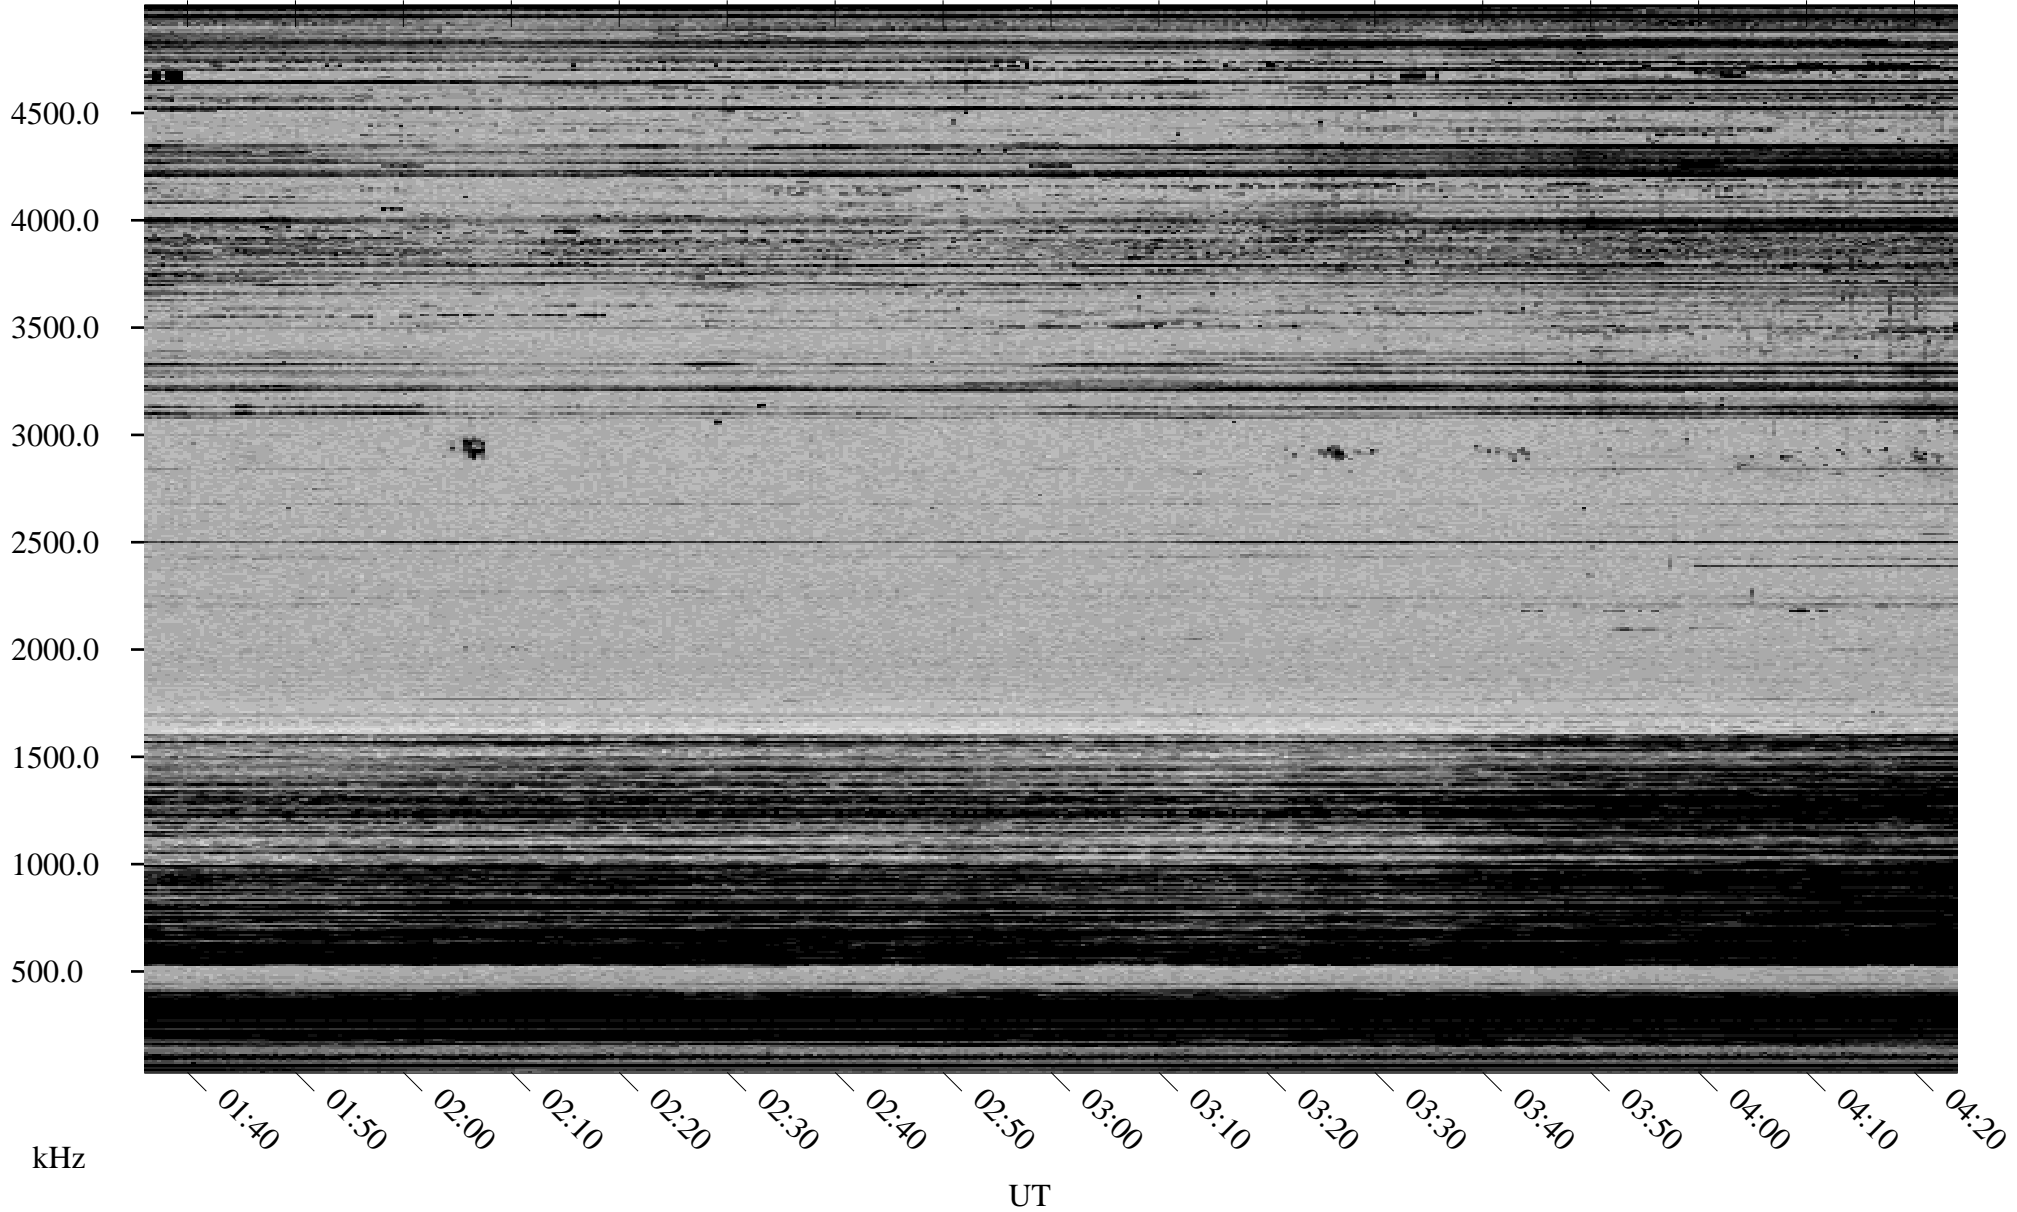

12/14/1998 Churchill, Manitoba

Linear Scale Black = 161 White = 15

ch98348l.r00m max_12

Page 1

12/14/1998 Churchill, Manitoba

Linear Scale Black = 161 White = 15

ch98348l.r00m max_12

Page 2

12/15/1998 Churchill, Manitoba

Linear Scale Black = 161 White = 15

ch98348l.r00m max_12

Page 3

12/15/1998 Churchill, Manitoba

Linear Scale Black = 161 White = 15

ch98348l.r00m max_12

Page 4

12/15/1998 Churchill, Manitoba

Linear Scale Black = 161 White = 15

ch98348l.r00m max_12

Page 5

12/15/1998 Churchill, Manitoba

Linear Scale Black = 161 White = 15

ch98348l.r00m max_12

Page 6

12/15/1998 Churchill, Manitoba

Linear Scale Black = 161 White = 15

ch98348l.r00m max_12

Page 7

12/15/1998 Churchill, Manitoba

Linear Scale Black = 161 White = 15

ch98348l.r00m max_12

Page 8