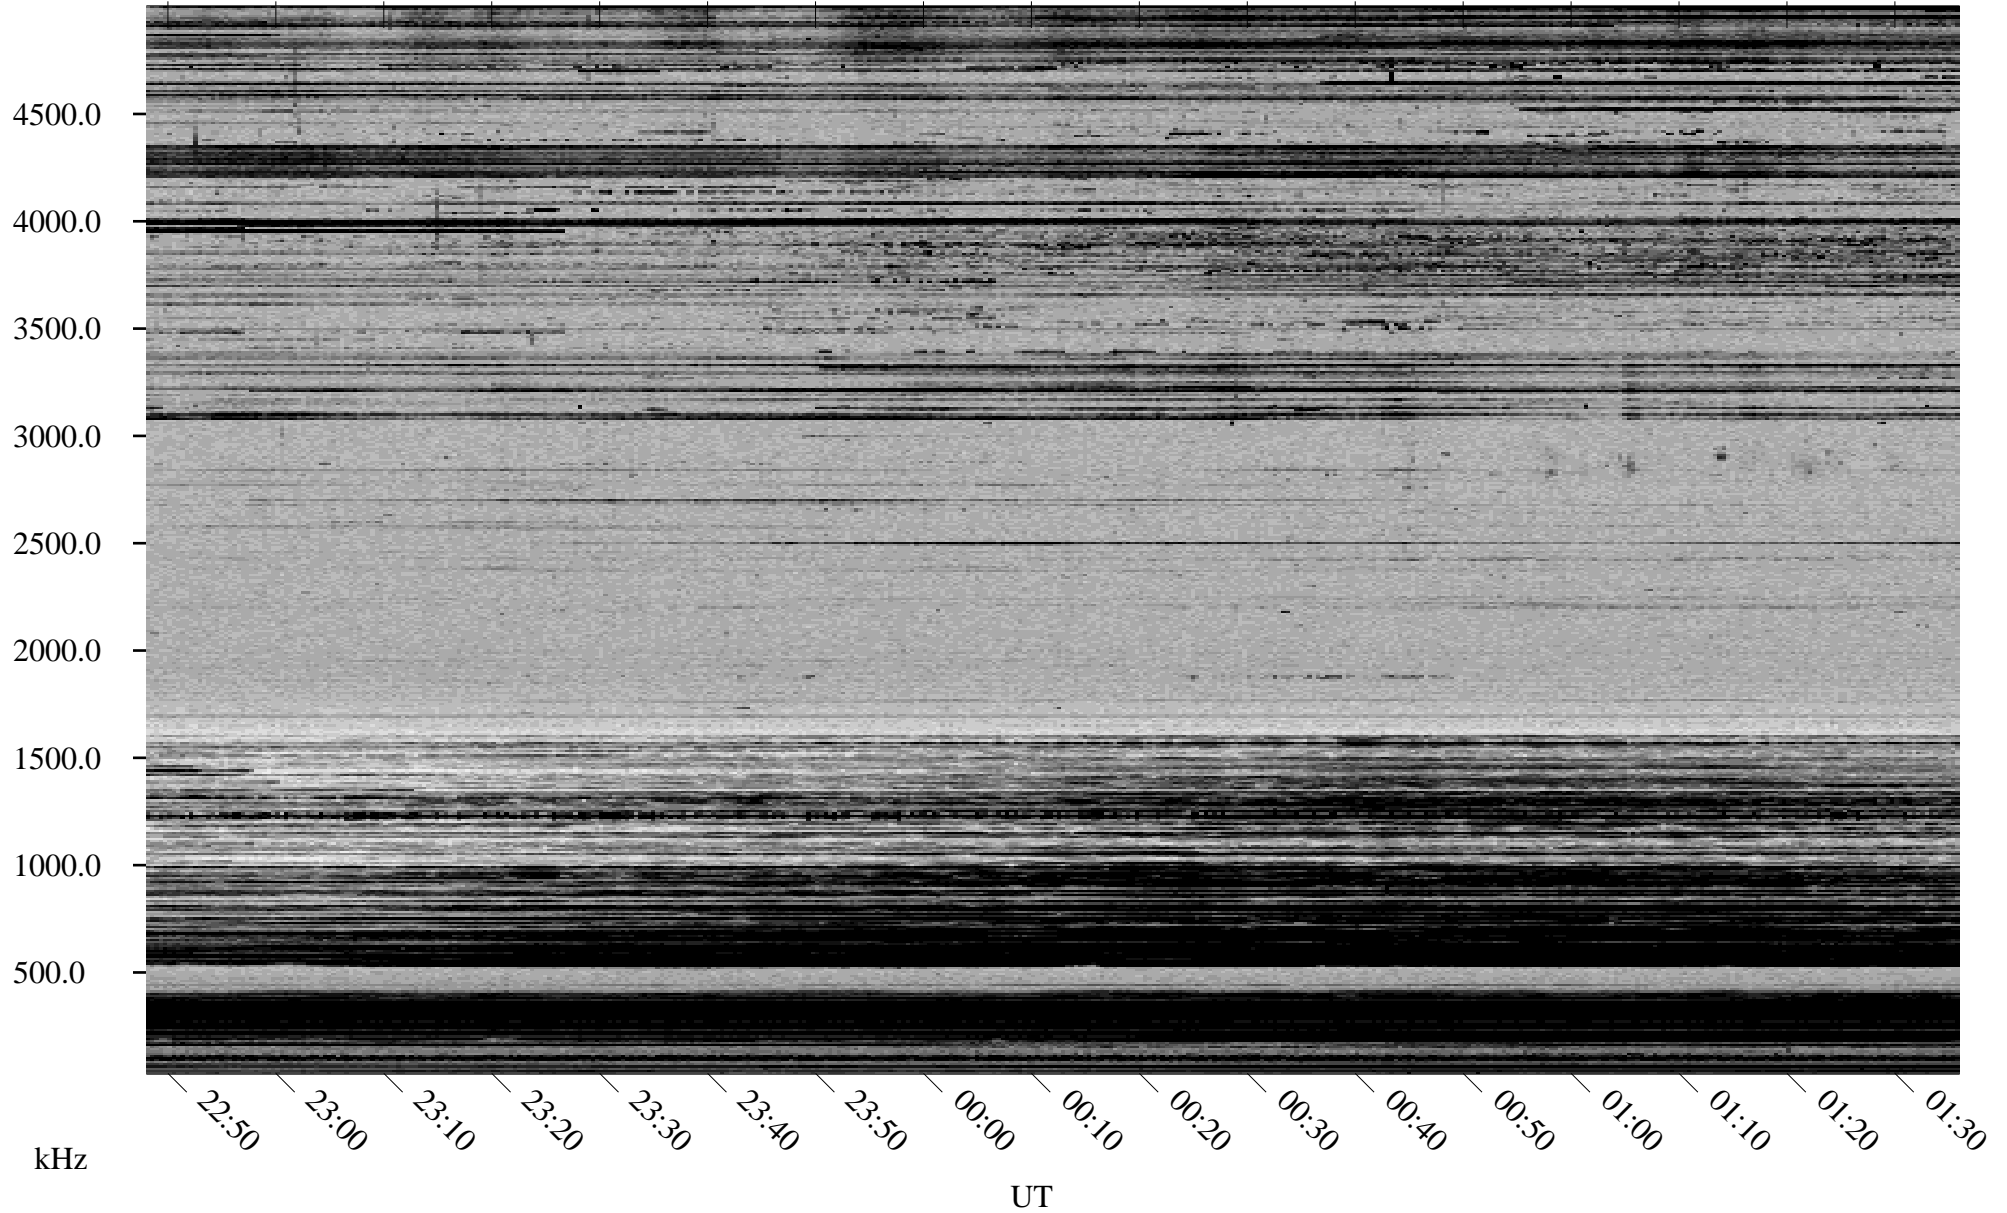

12/14/1998 Churchill, Manitoba

Linear Scale Black = 161 White = 15

ch98348l.r00m max_12

Page 1

12/14/1998 Churchill, Manitoba

Linear Scale Black = 161 White = 15

ch98348l.r00m max_12

Page 2

12/15/1998 Churchill, Manitoba

Linear Scale Black = 161 White = 15

ch98348l.r00m max_12

Page 3

12/15/1998 Churchill, Manitoba

Linear Scale Black = 161 White = 15

ch98348l.r00m max_12

Page 4

12/15/1998 Churchill, Manitoba

Linear Scale Black = 161 White = 15

ch98348l.r00m max_12

Page 5

12/15/1998 Churchill, Manitoba

Linear Scale Black = 161 White = 15

ch98348l.r00m max_12

Page 6

12/15/1998 Churchill, Manitoba

Linear Scale Black = 161 White = 15

ch98348l.r00m max_12

Page 7

12/15/1998 Churchill, Manitoba

Linear Scale Black = 161 White = 15

ch98348l.r00m max_12

Page 8