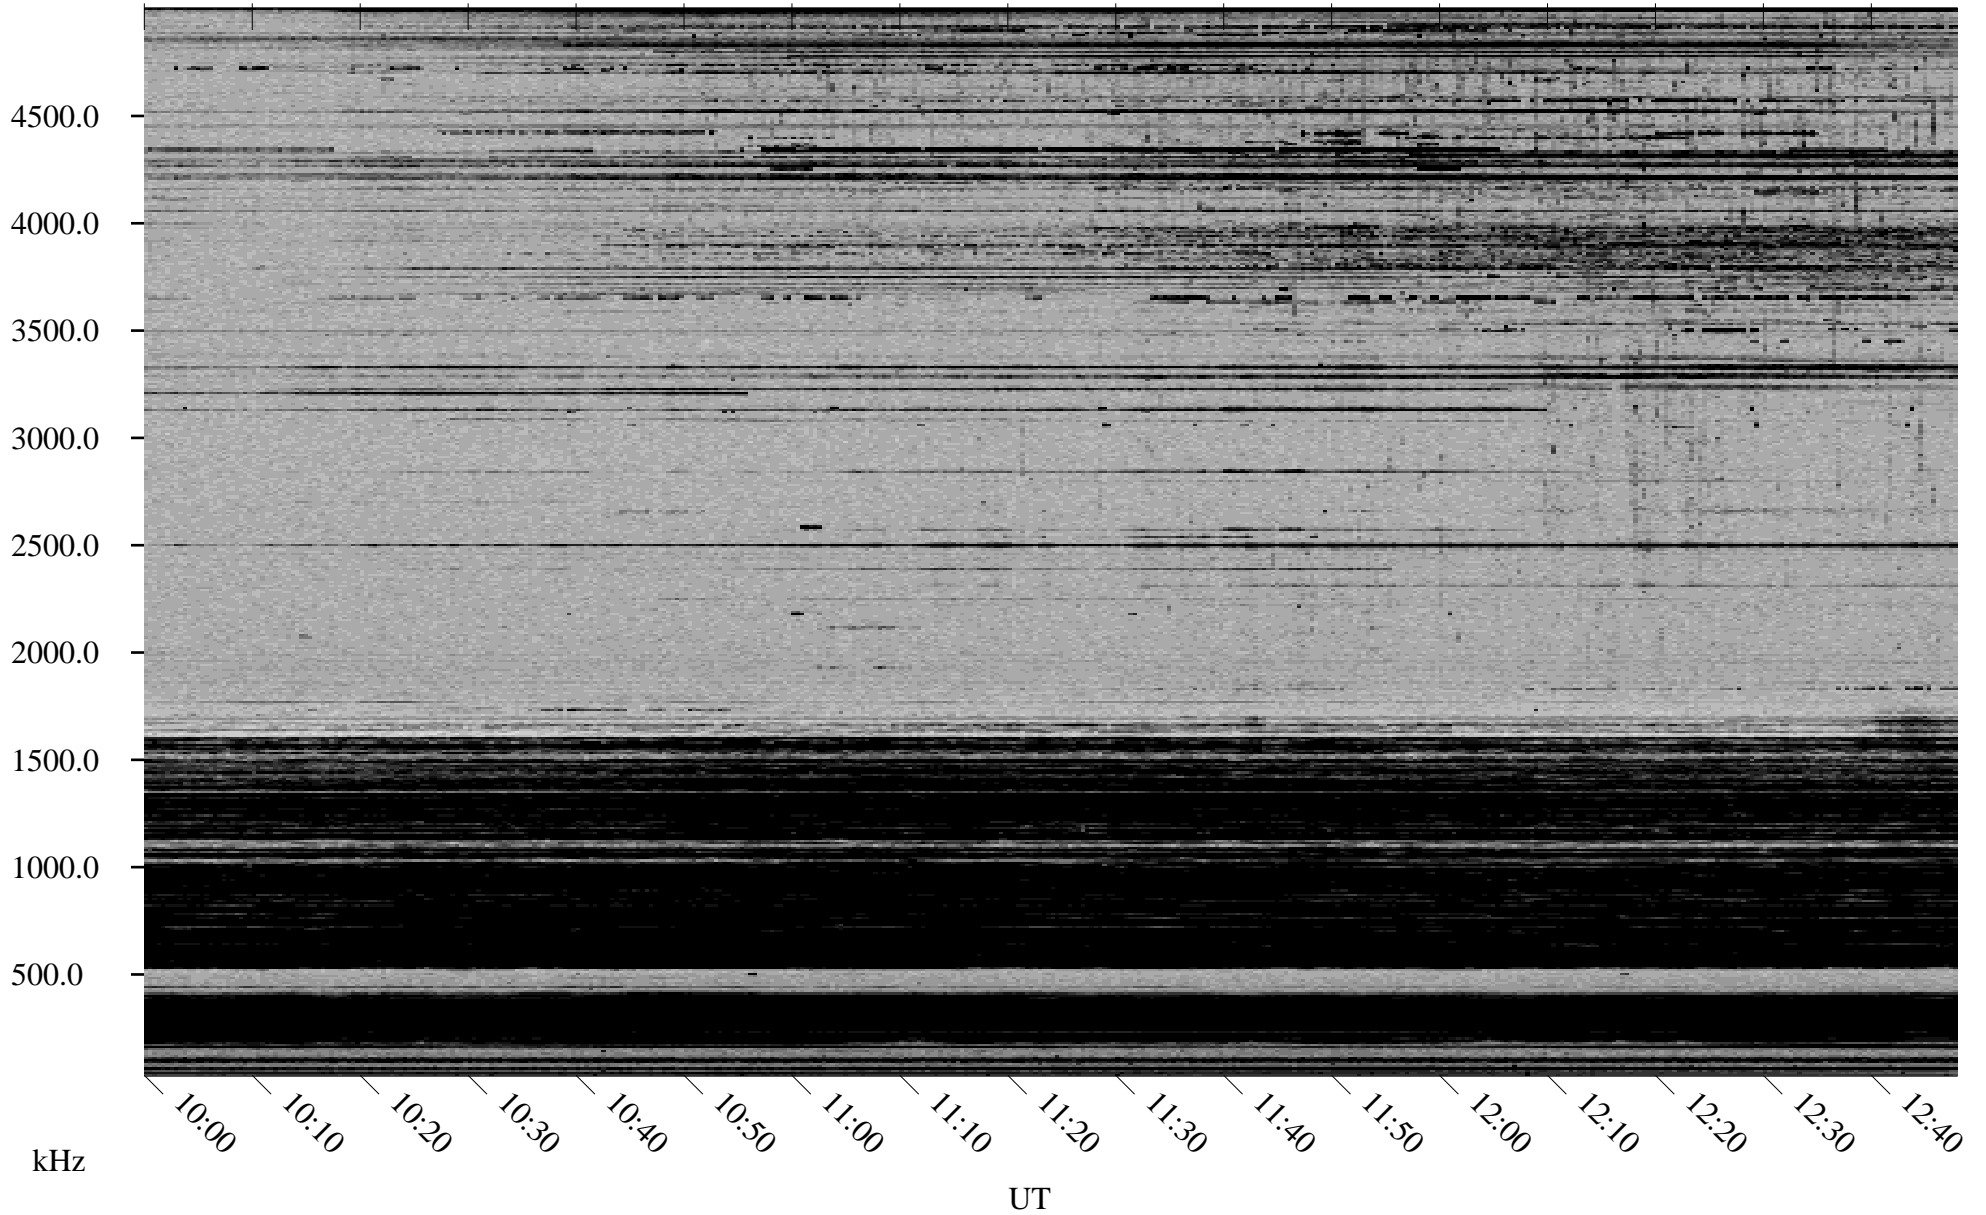

12/14/1998 Churchill, Manitoba

Linear Scale Black = 161 White = 15

ch98348l.r00m max_12

Page 1

12/14/1998 Churchill, Manitoba

Linear Scale Black = 161 White = 15

ch98348l.r00m max_12

Page 2

12/15/1998 Churchill, Manitoba

Linear Scale Black = 161 White = 15

ch98348l.r00m max_12

Page 3

12/15/1998 Churchill, Manitoba

Linear Scale Black = 161 White = 15

ch98348l.r00m max_12

Page 4

12/15/1998 Churchill, Manitoba

Linear Scale Black = 161 White = 15

ch98348l.r00m max_12

Page 5

12/15/1998 Churchill, Manitoba

Linear Scale Black = 161 White = 15

ch98348l.r00m max_12

Page 6

12/15/1998 Churchill, Manitoba

Linear Scale Black = 161 White = 15

ch98348l.r00m max_12

Page 7

12/15/1998 Churchill, Manitoba

Linear Scale Black = 161 White = 15

ch98348l.r00m max_12

Page 8