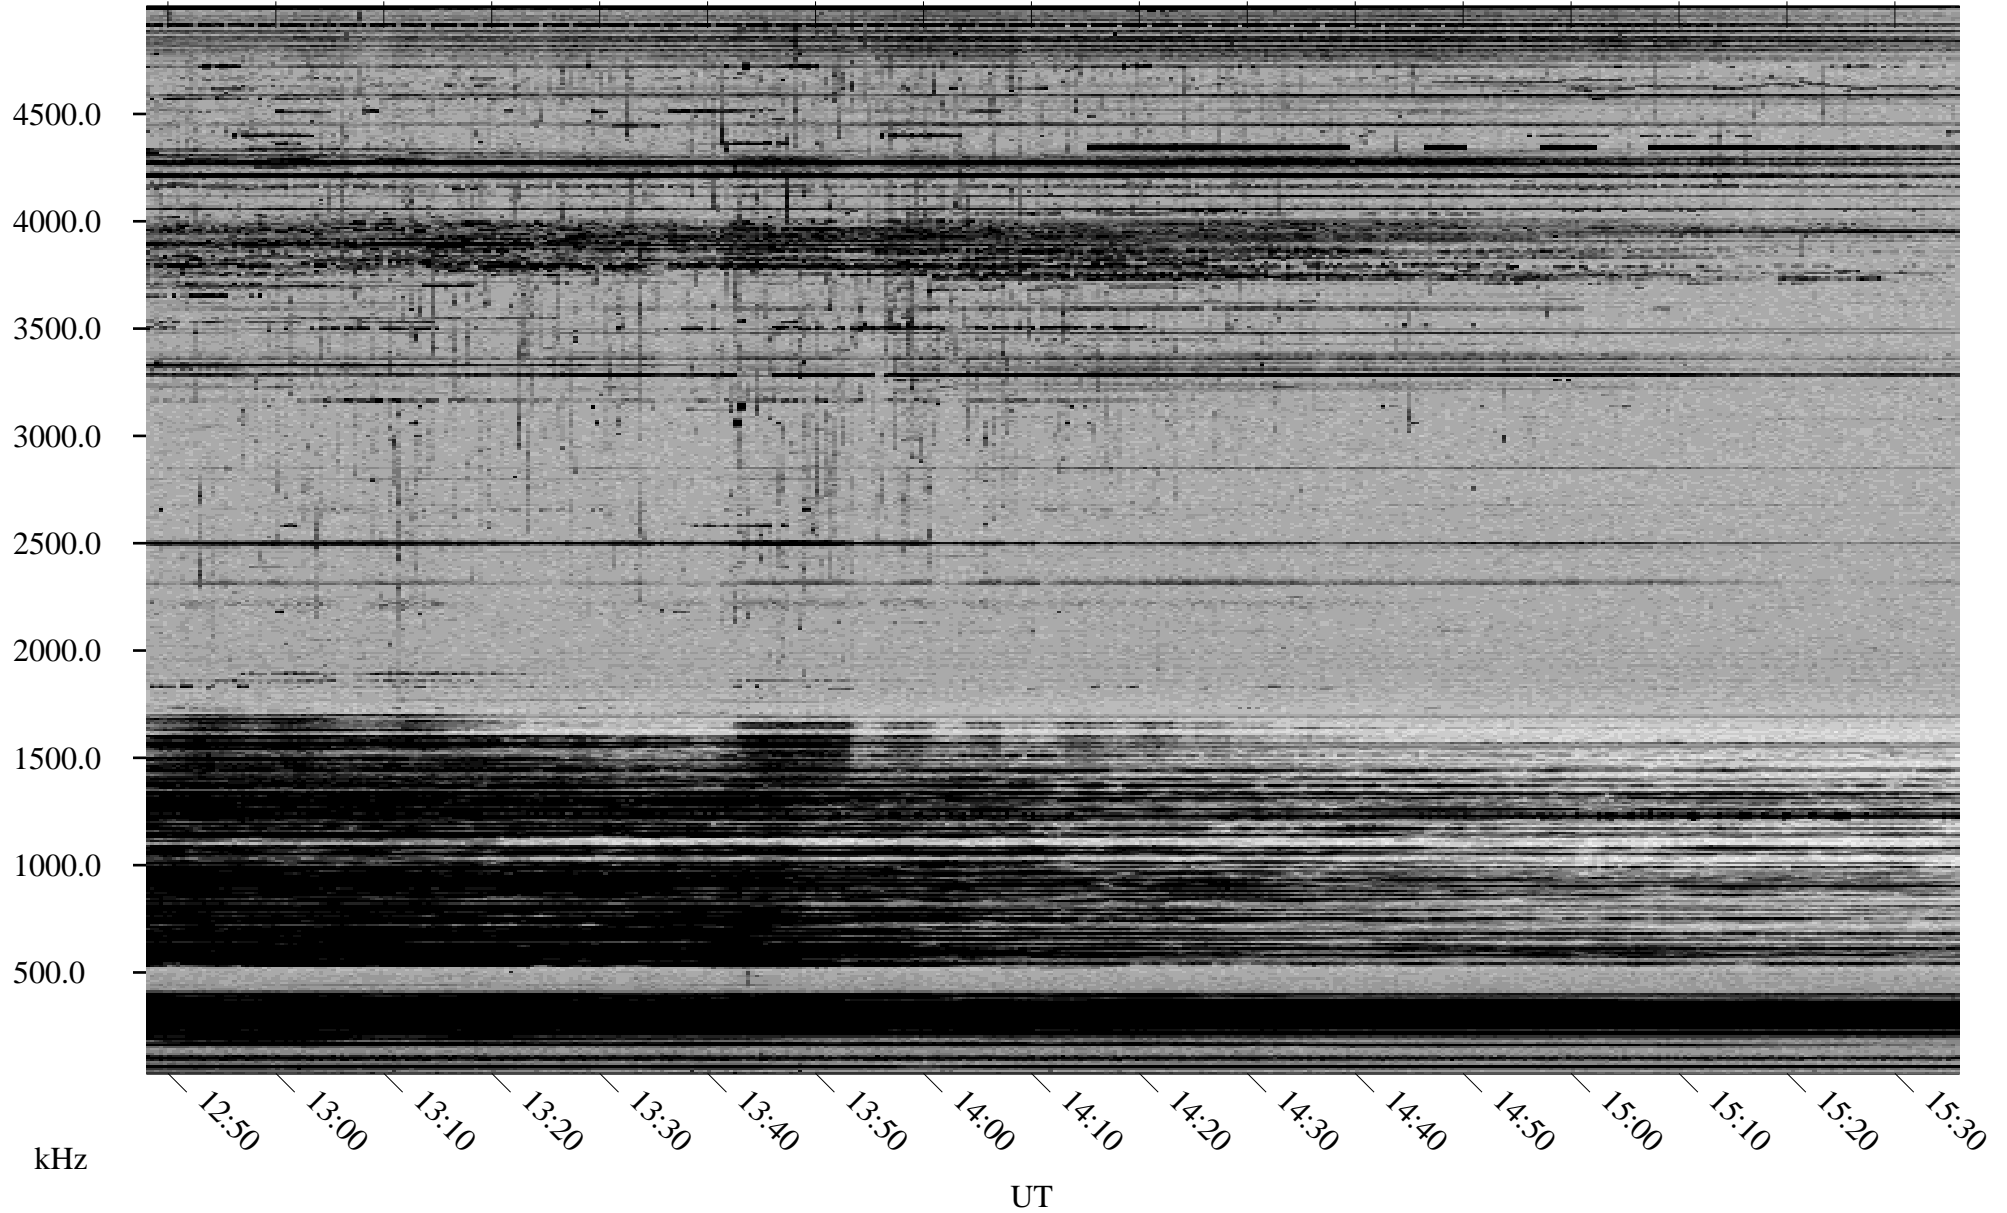

12/14/1998 Churchill, Manitoba

Linear Scale Black = 161 White = 15

ch98348l.r00m max_12

Page 1

12/14/1998 Churchill, Manitoba

Linear Scale Black = 161 White = 15

ch98348l.r00m max_12

Page 2

12/15/1998 Churchill, Manitoba

Linear Scale Black = 161 White = 15

ch98348l.r00m max_12

Page 3

12/15/1998 Churchill, Manitoba

Linear Scale Black = 161 White = 15

ch98348l.r00m max_12

Page 4

12/15/1998 Churchill, Manitoba

Linear Scale Black = 161 White = 15

ch98348l.r00m max_12

Page 5

12/15/1998 Churchill, Manitoba

Linear Scale Black = 161 White = 15

ch98348l.r00m max_12

Page 6

12/15/1998 Churchill, Manitoba

Linear Scale Black = 161 White = 15

ch98348l.r00m max_12

Page 7

12/15/1998 Churchill, Manitoba

Linear Scale Black = 161 White = 15

ch98348l.r00m max_12

Page 8