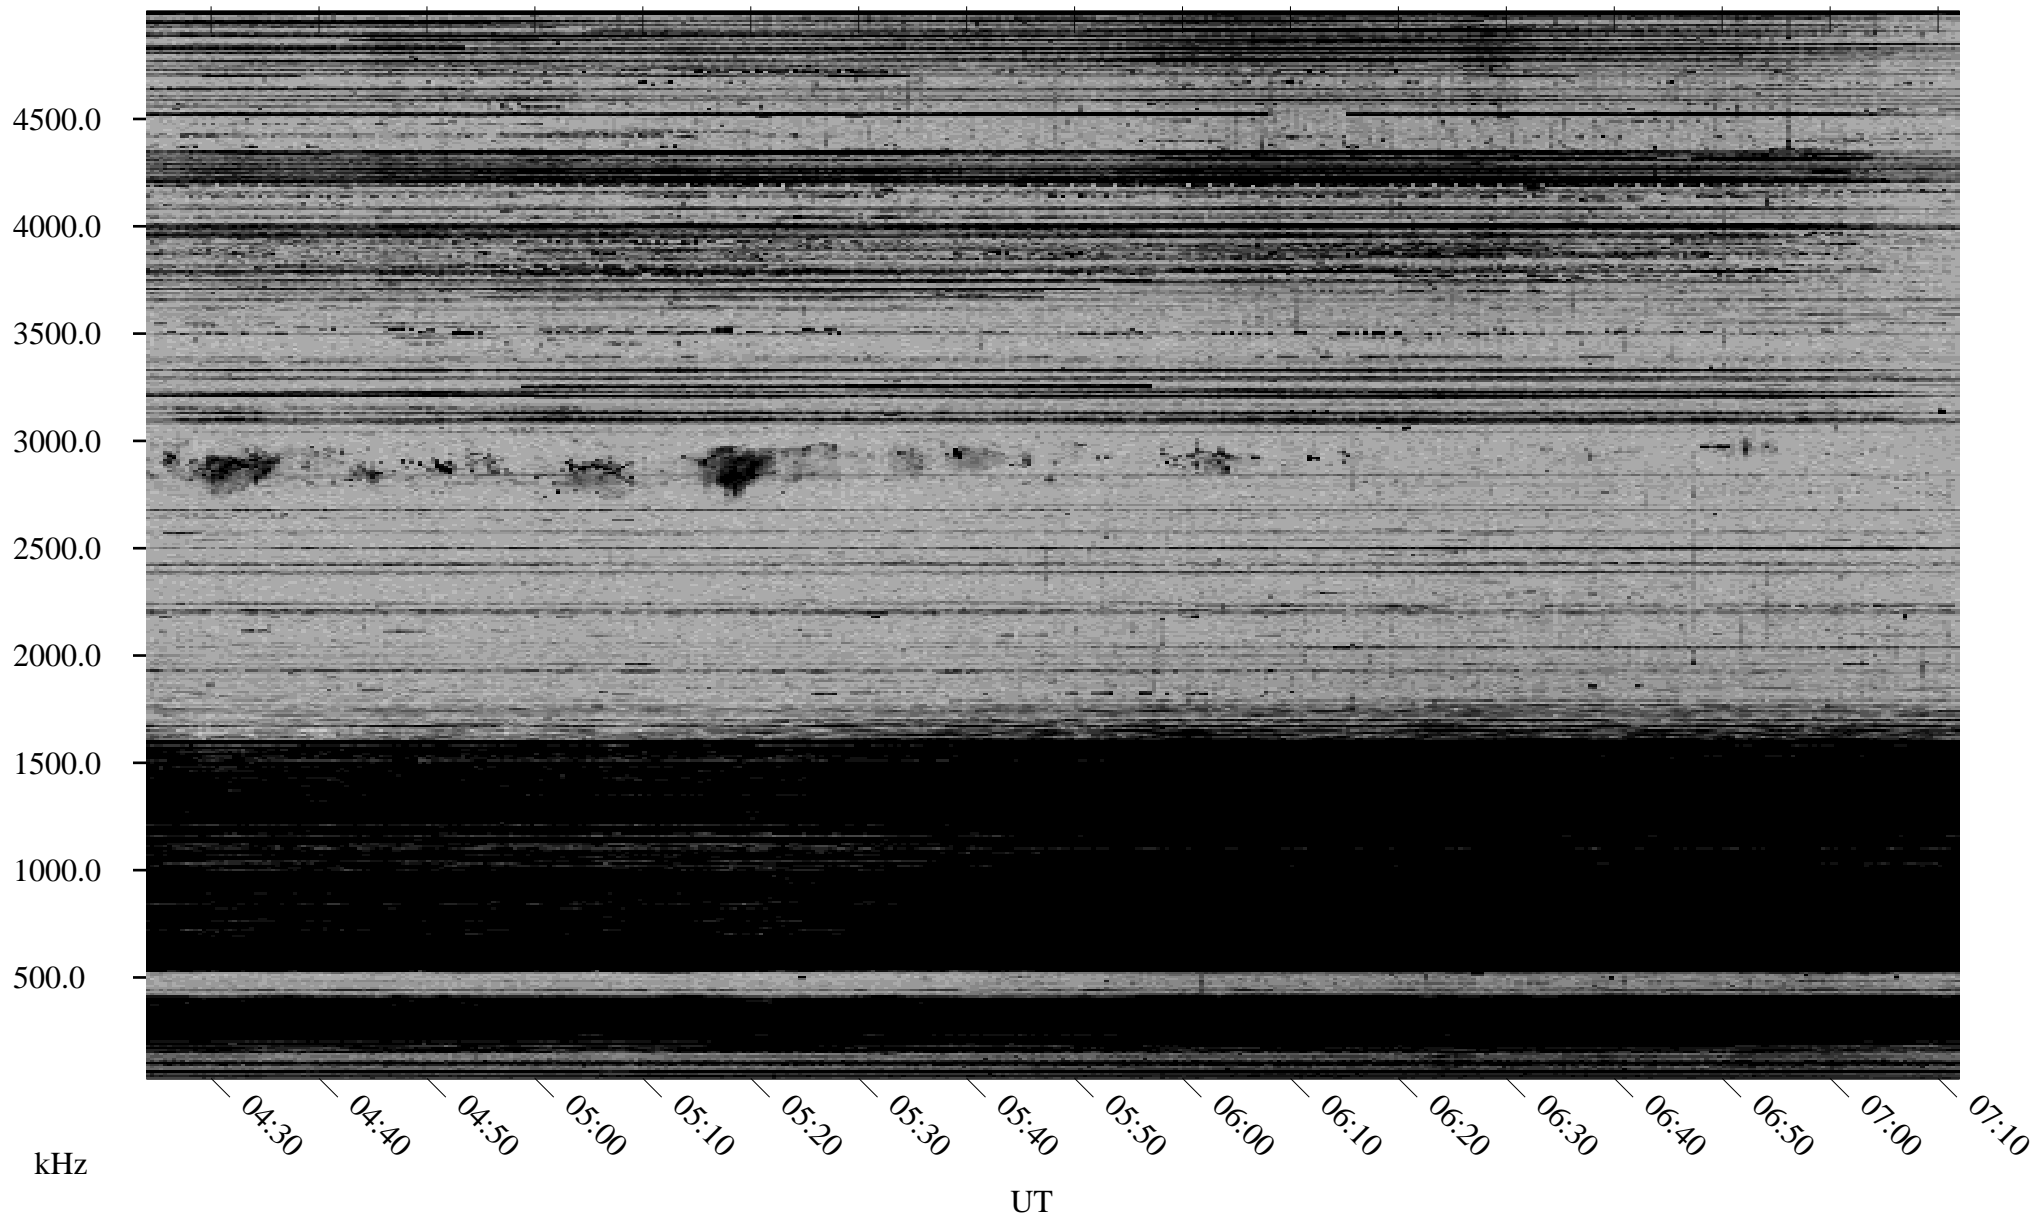

# 12/15/1998 Churchill, Manitoba

Linear Scale    Black = 161    White = 15

ch98349l.r00m max\_12

Page 2

# 12/16/1998 Churchill, Manitoba

Linear Scale    Black = 161    White = 15

ch98349l.r00m max\_12

Page 3

# 12/16/1998 Churchill, Manitoba

Linear Scale    Black = 161    White = 15

ch98349l.r00m max\_12

Page 4

# 12/16/1998 Churchill, Manitoba

Linear Scale    Black = 161    White = 15

ch98349l.r00m max\_12

Page 5