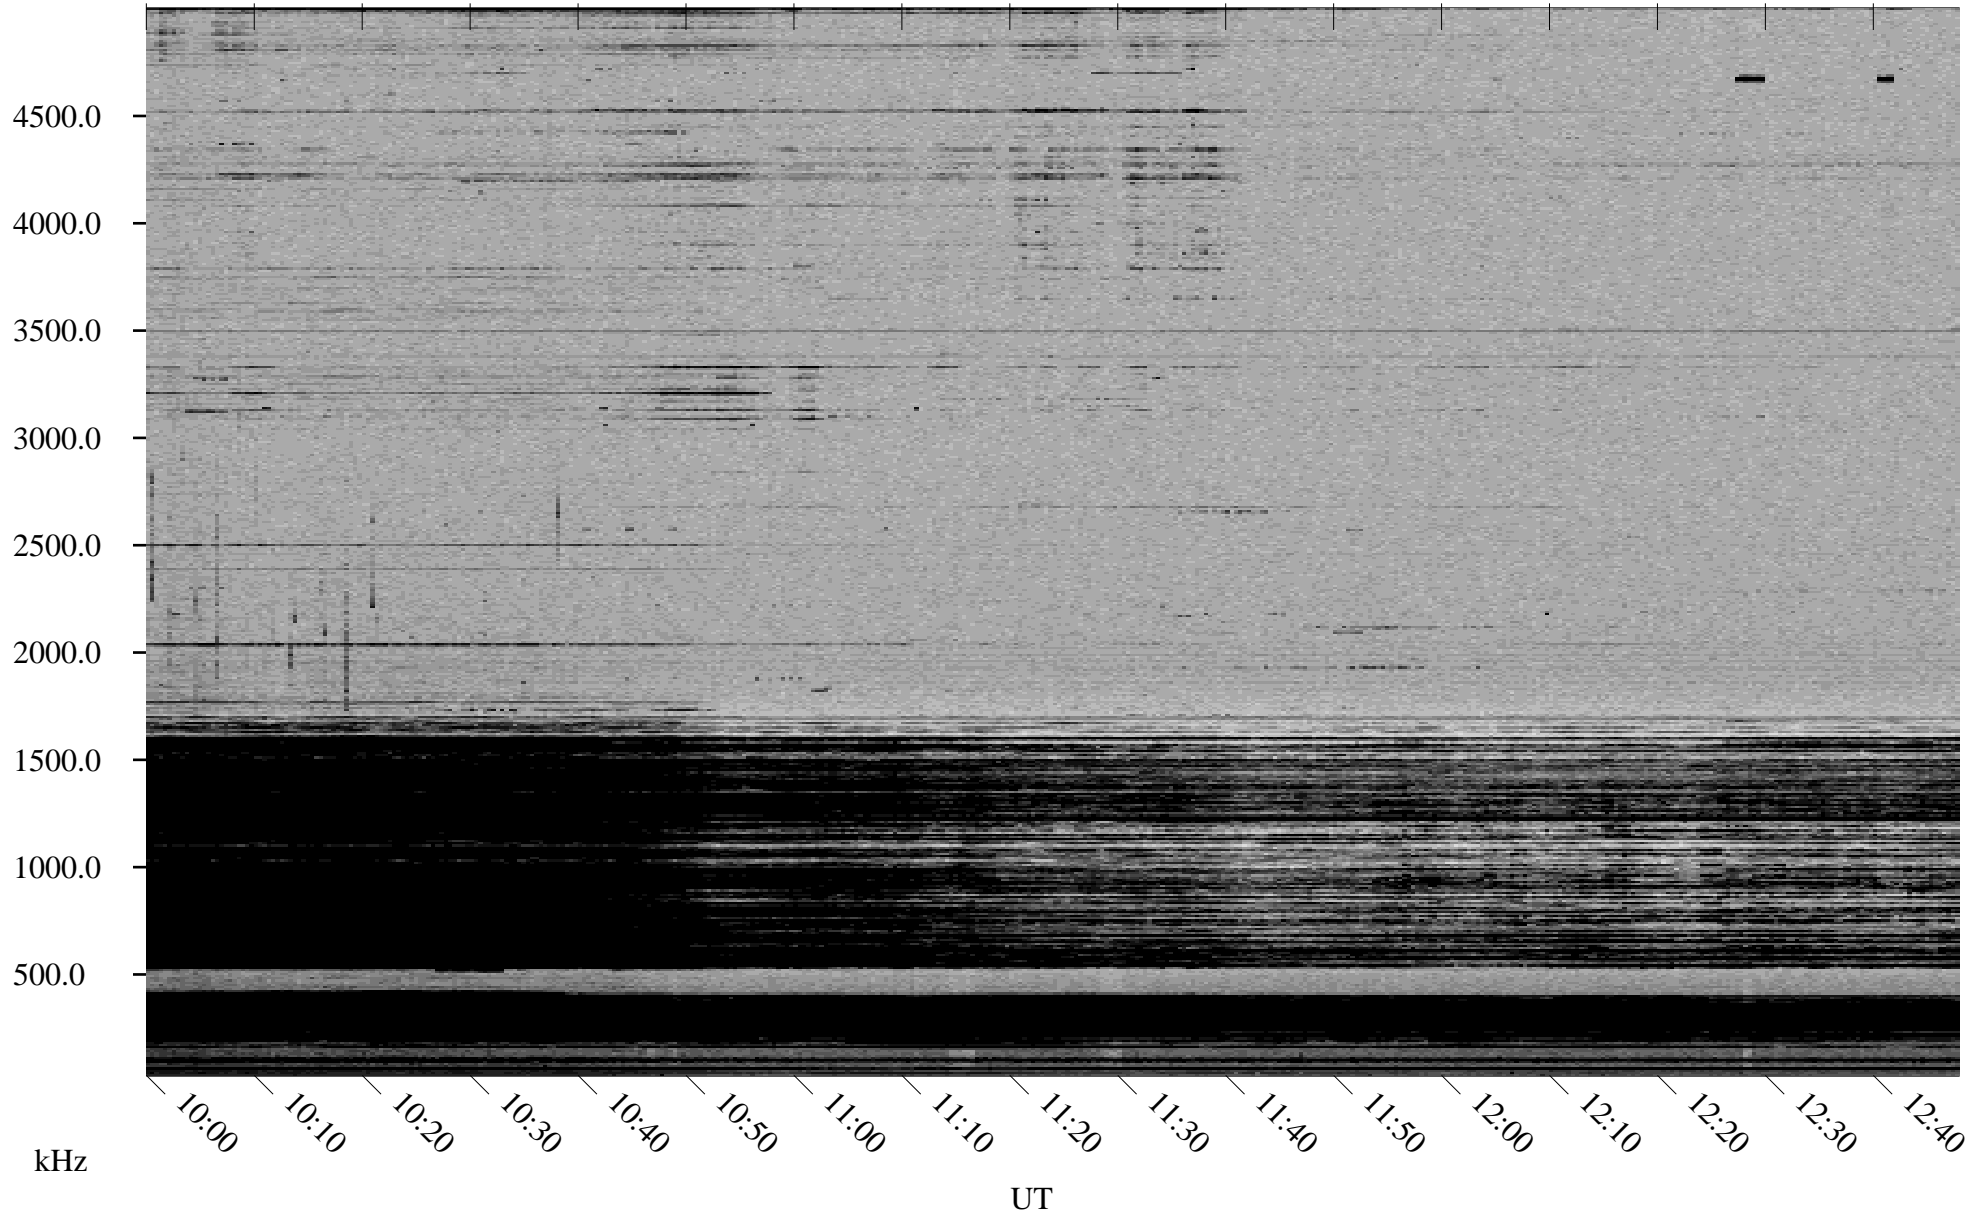

# 12/16/1998 Churchill, Manitoba

Linear Scale    Black = 161    White = 15

ch98349l.r00m max\_12

Page 4

# 12/16/1998 Churchill, Manitoba

Linear Scale    Black = 161    White = 15

ch98349l.r00m max\_12

Page 5

# 12/16/1998 Churchill, Manitoba

Linear Scale    Black = 161    White = 15

ch98349l.r00m max\_12

Page 6

# 12/16/1998 Churchill, Manitoba

Linear Scale    Black = 161    White = 15

ch98349l.r00m max\_12

Page 7