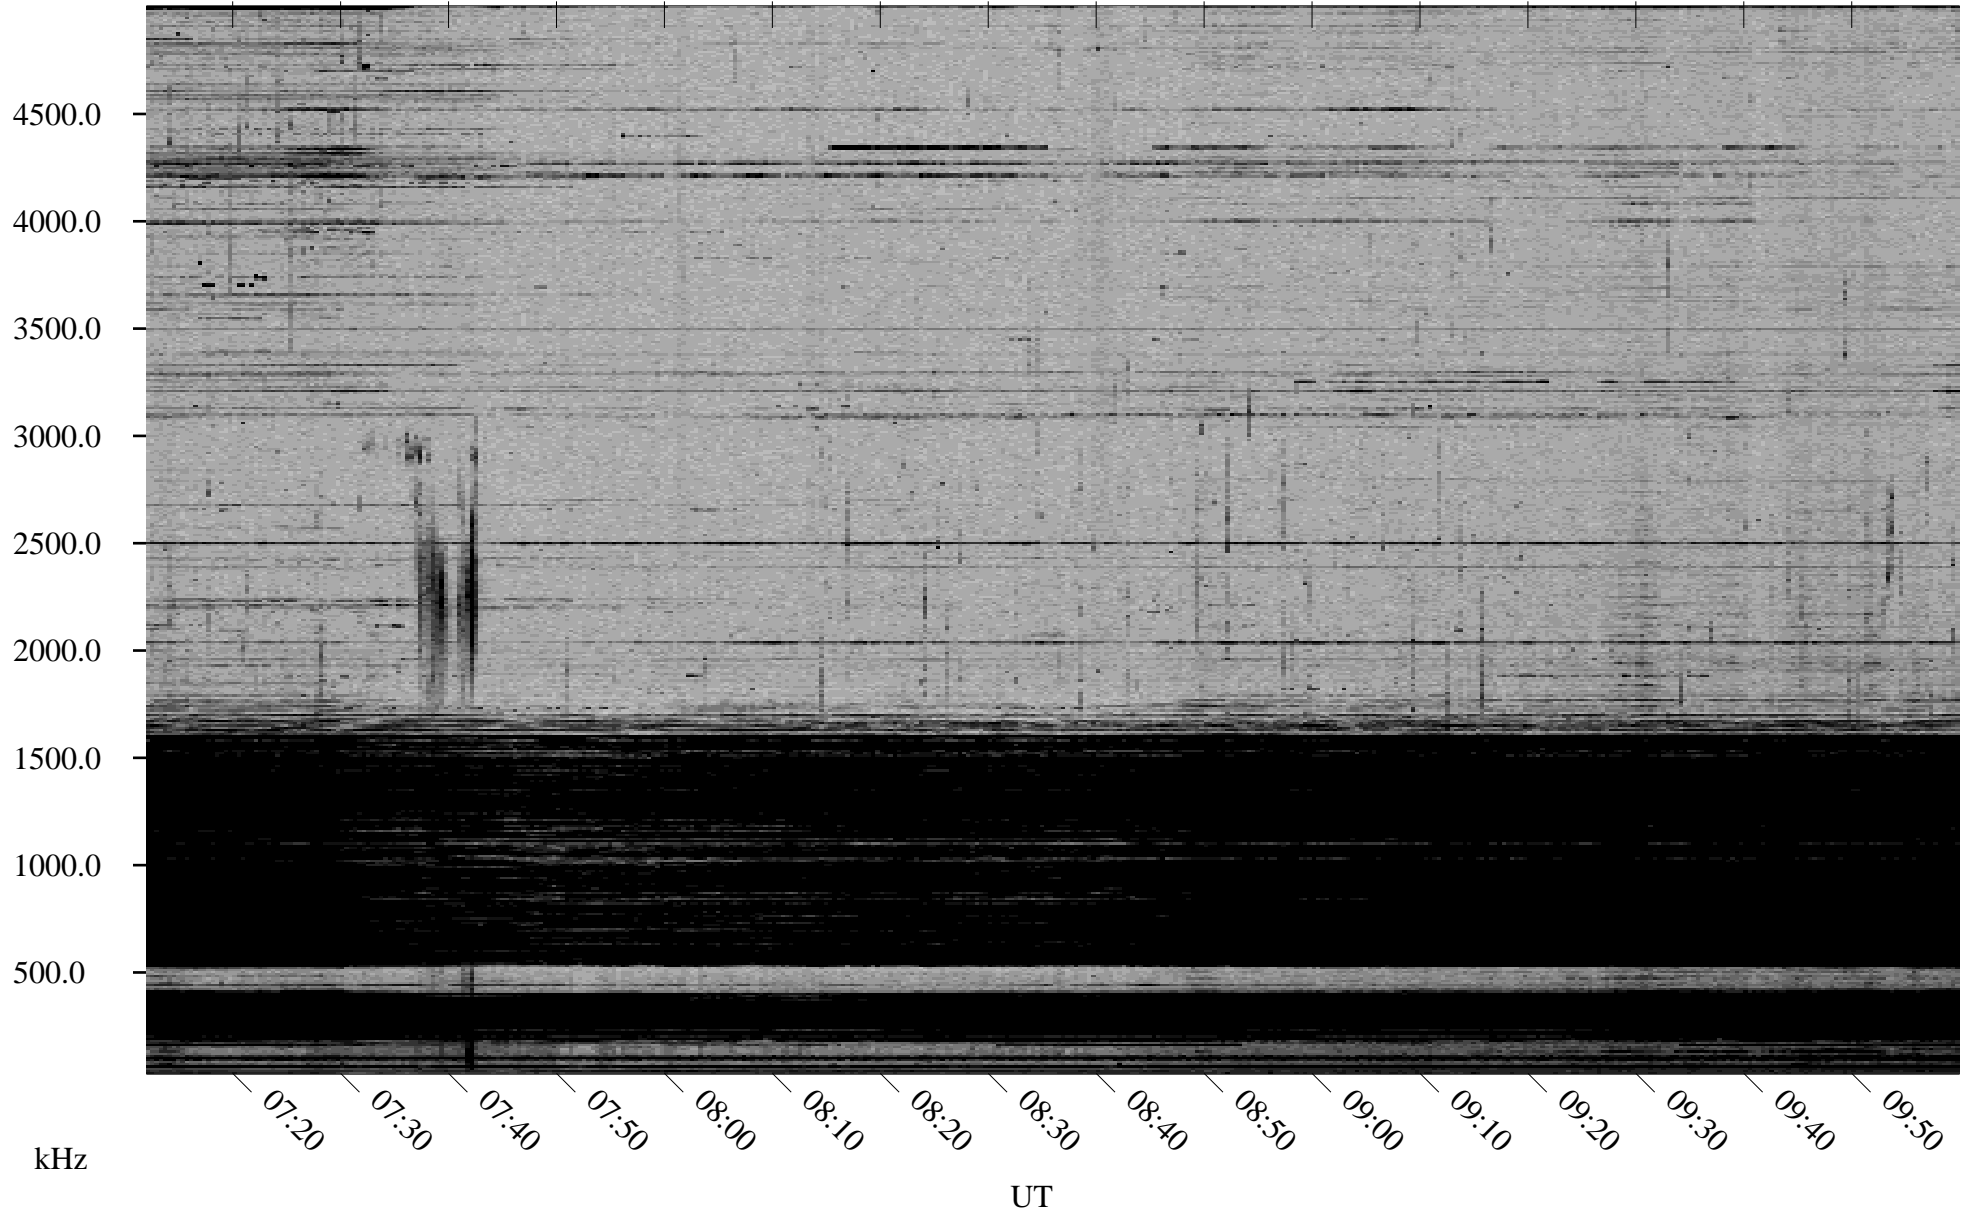

# 12/16/1998 Churchill, Manitoba

Linear Scale    Black = 161    White = 15

ch98349l.r00m max\_12

Page 3

# 12/16/1998 Churchill, Manitoba

Linear Scale    Black = 161    White = 15

ch98349l.r00m max\_12

Page 4

# 12/16/1998 Churchill, Manitoba

Linear Scale    Black = 161    White = 15

ch98349l.r00m max\_12

Page 5

# 12/16/1998 Churchill, Manitoba

Linear Scale    Black = 161    White = 15

ch98349l.r00m max\_12

Page 6