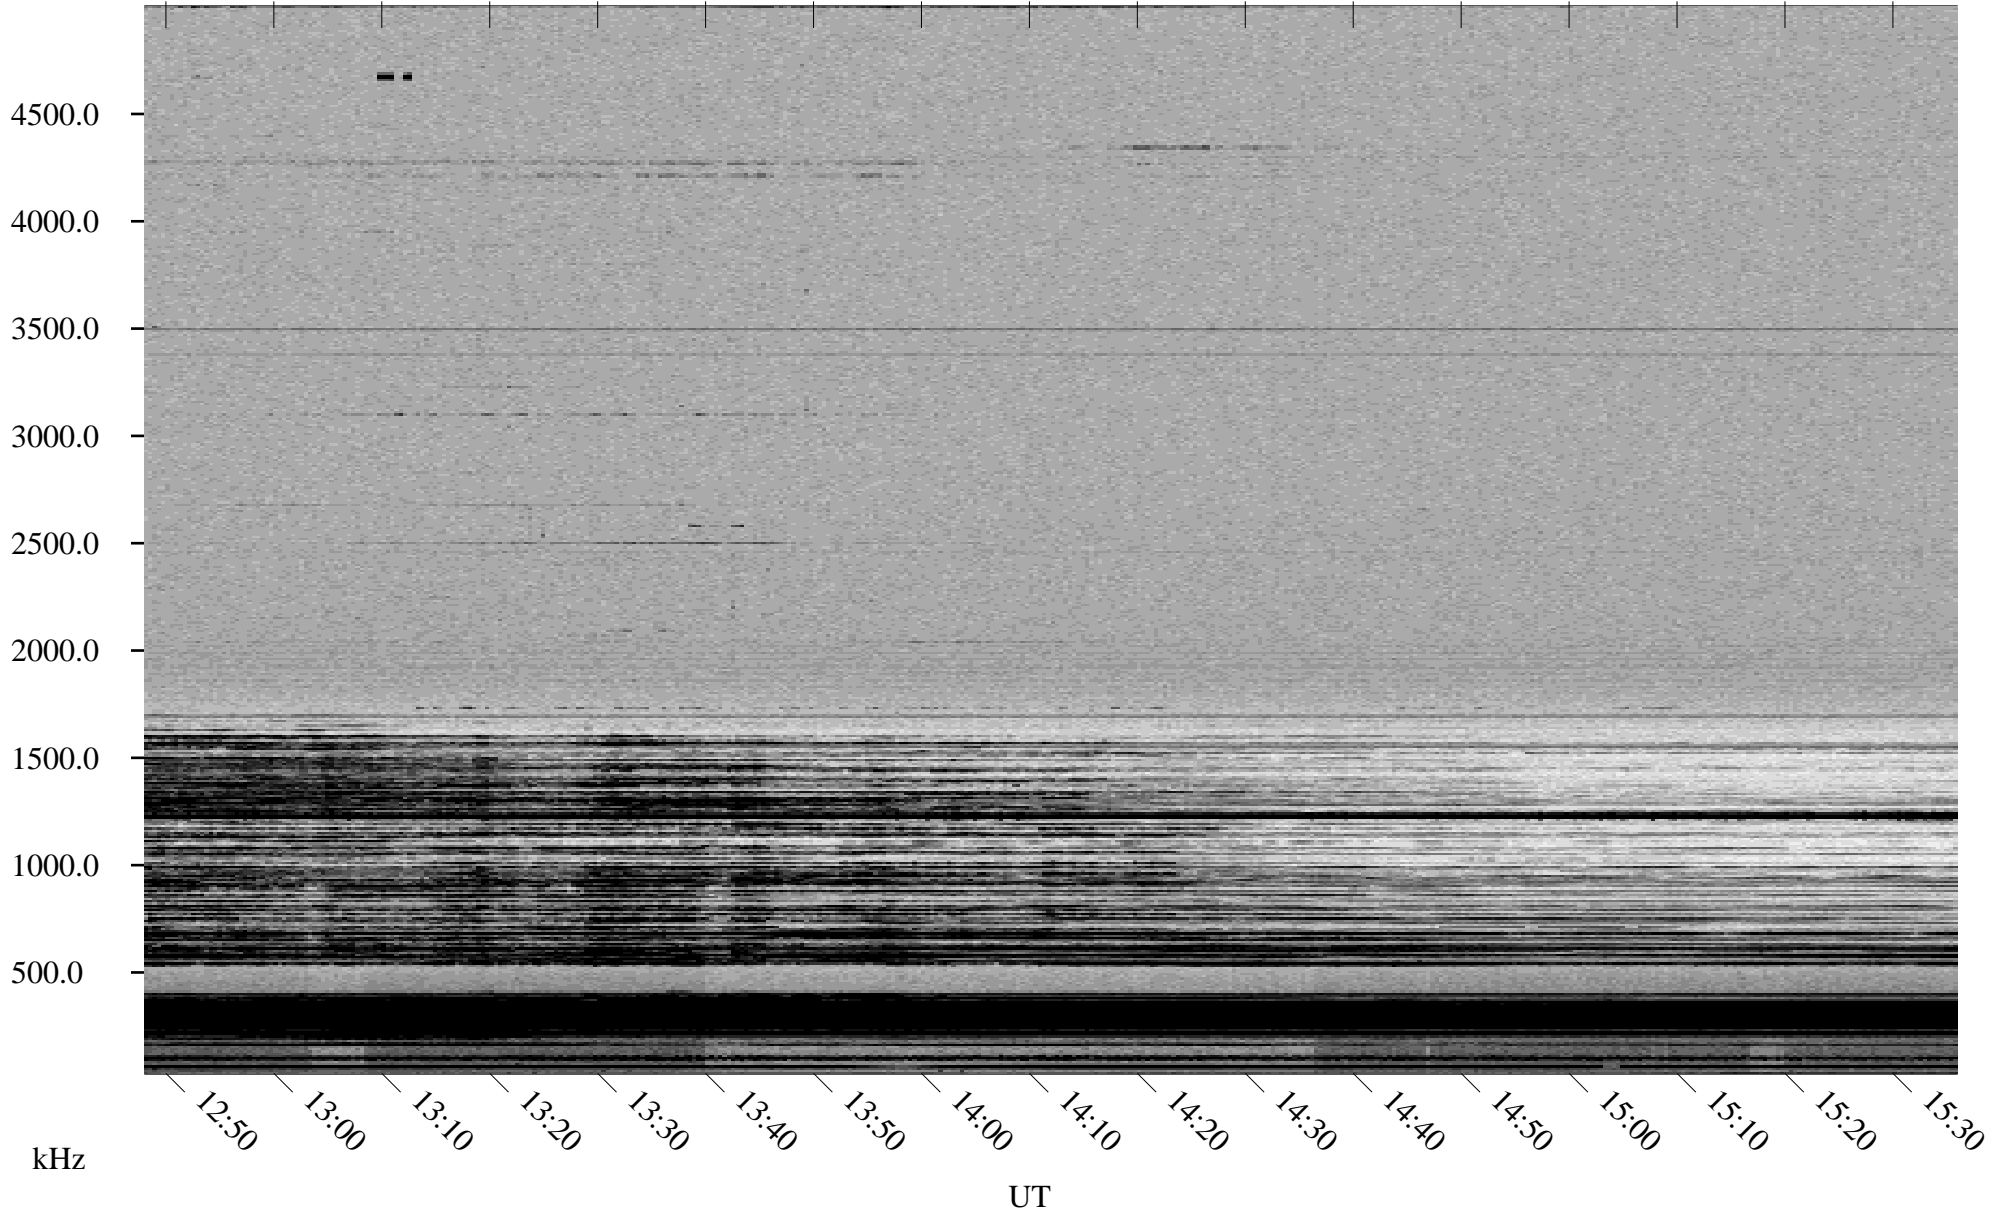

# 12/16/1998 Churchill, Manitoba

Linear Scale    Black = 161    White = 15

ch98349l.r00m max\_12

Page 6

# 12/16/1998 Churchill, Manitoba

Linear Scale    Black = 161    White = 15

ch98349l.r00m max\_12

Page 7

# 12/16/1998 Churchill, Manitoba

Linear Scale    Black = 161    White = 15

ch98349l.r00m max\_12