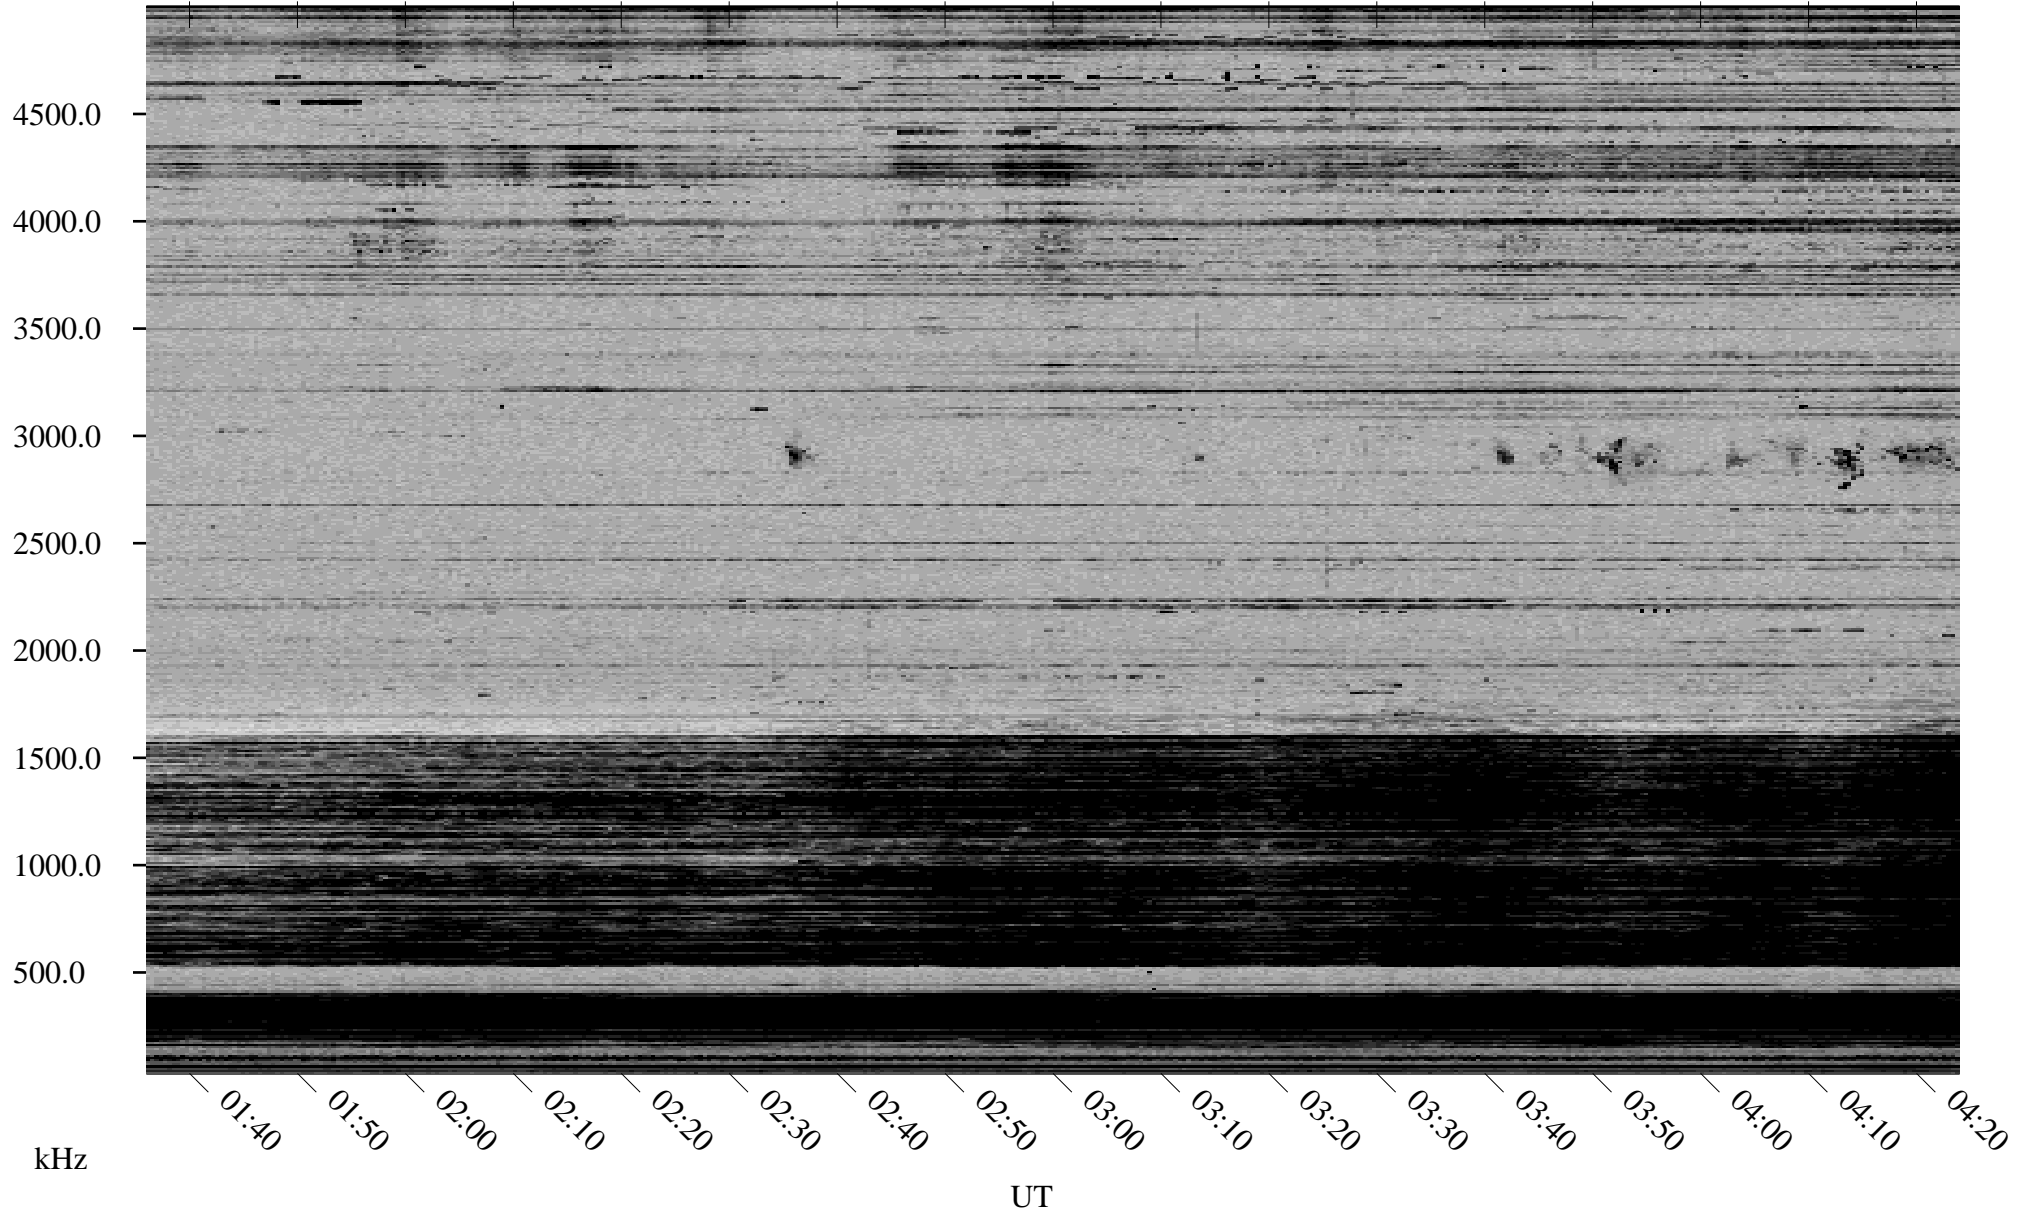

# 12/15/1998 Churchill, Manitoba

Linear Scale    Black = 161    White = 15

ch98349l.r00m max\_12

Page 1

# 12/15/1998 Churchill, Manitoba

Linear Scale    Black = 161    White = 15

ch98349l.r00m max\_12

Page 2

# 12/16/1998 Churchill, Manitoba

Linear Scale    Black = 161    White = 15

ch98349l.r00m max\_12

Page 3

# 12/16/1998 Churchill, Manitoba

Linear Scale    Black = 161    White = 15

ch98349l.r00m max\_12

Page 4