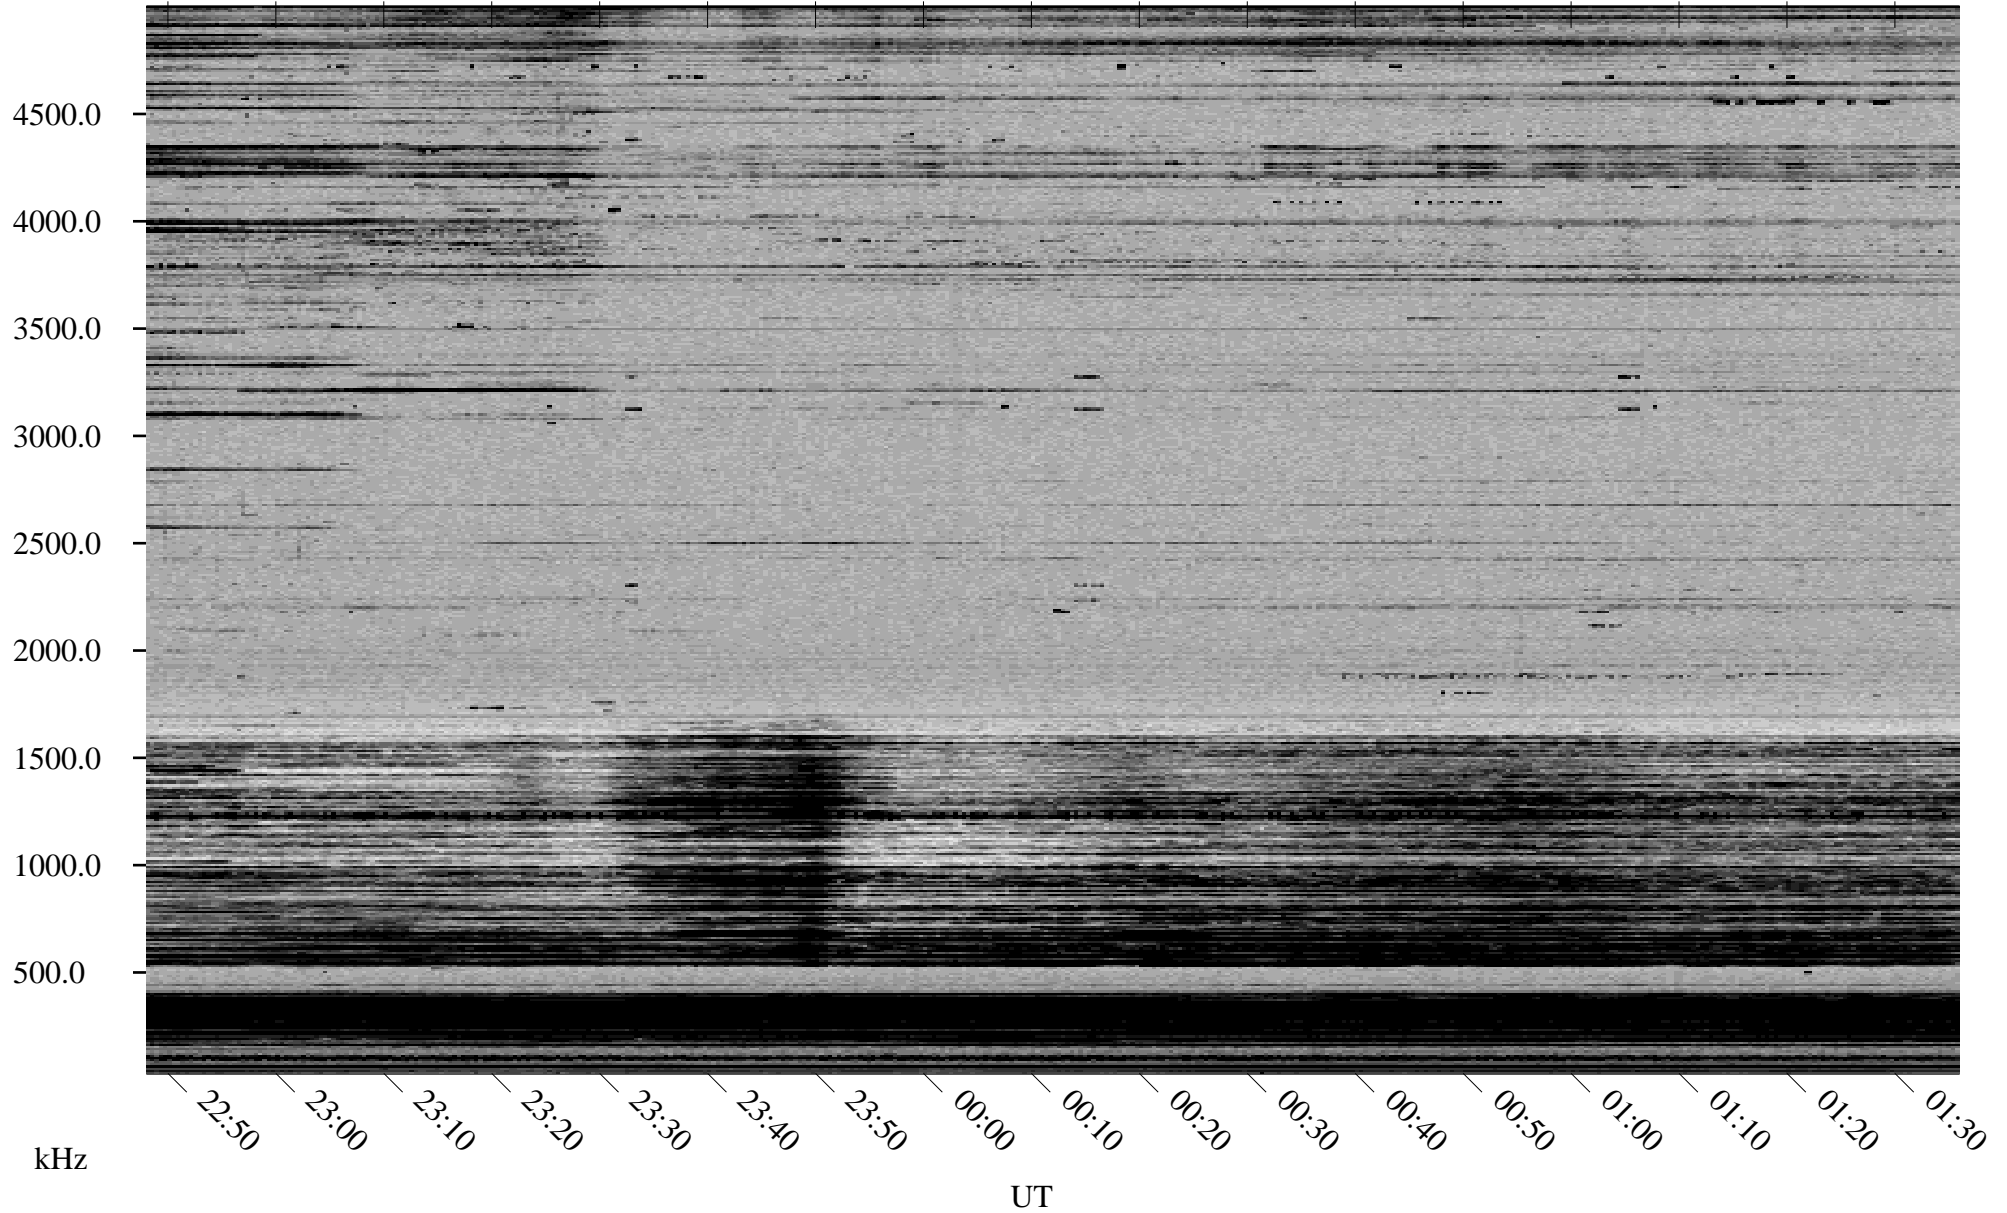

# 12/15/1998 Churchill, Manitoba

Linear Scale    Black = 161    White = 15

ch98349l.r00m max\_12

Page 1

# 12/15/1998 Churchill, Manitoba

Linear Scale    Black = 161    White = 15

ch98349l.r00m max\_12

Page 2

# 12/16/1998 Churchill, Manitoba

Linear Scale    Black = 161    White = 15

ch98349l.r00m max\_12

Page 3

# 12/16/1998 Churchill, Manitoba

Linear Scale    Black = 161    White = 15

ch98349l.r00m max\_12

Page 4