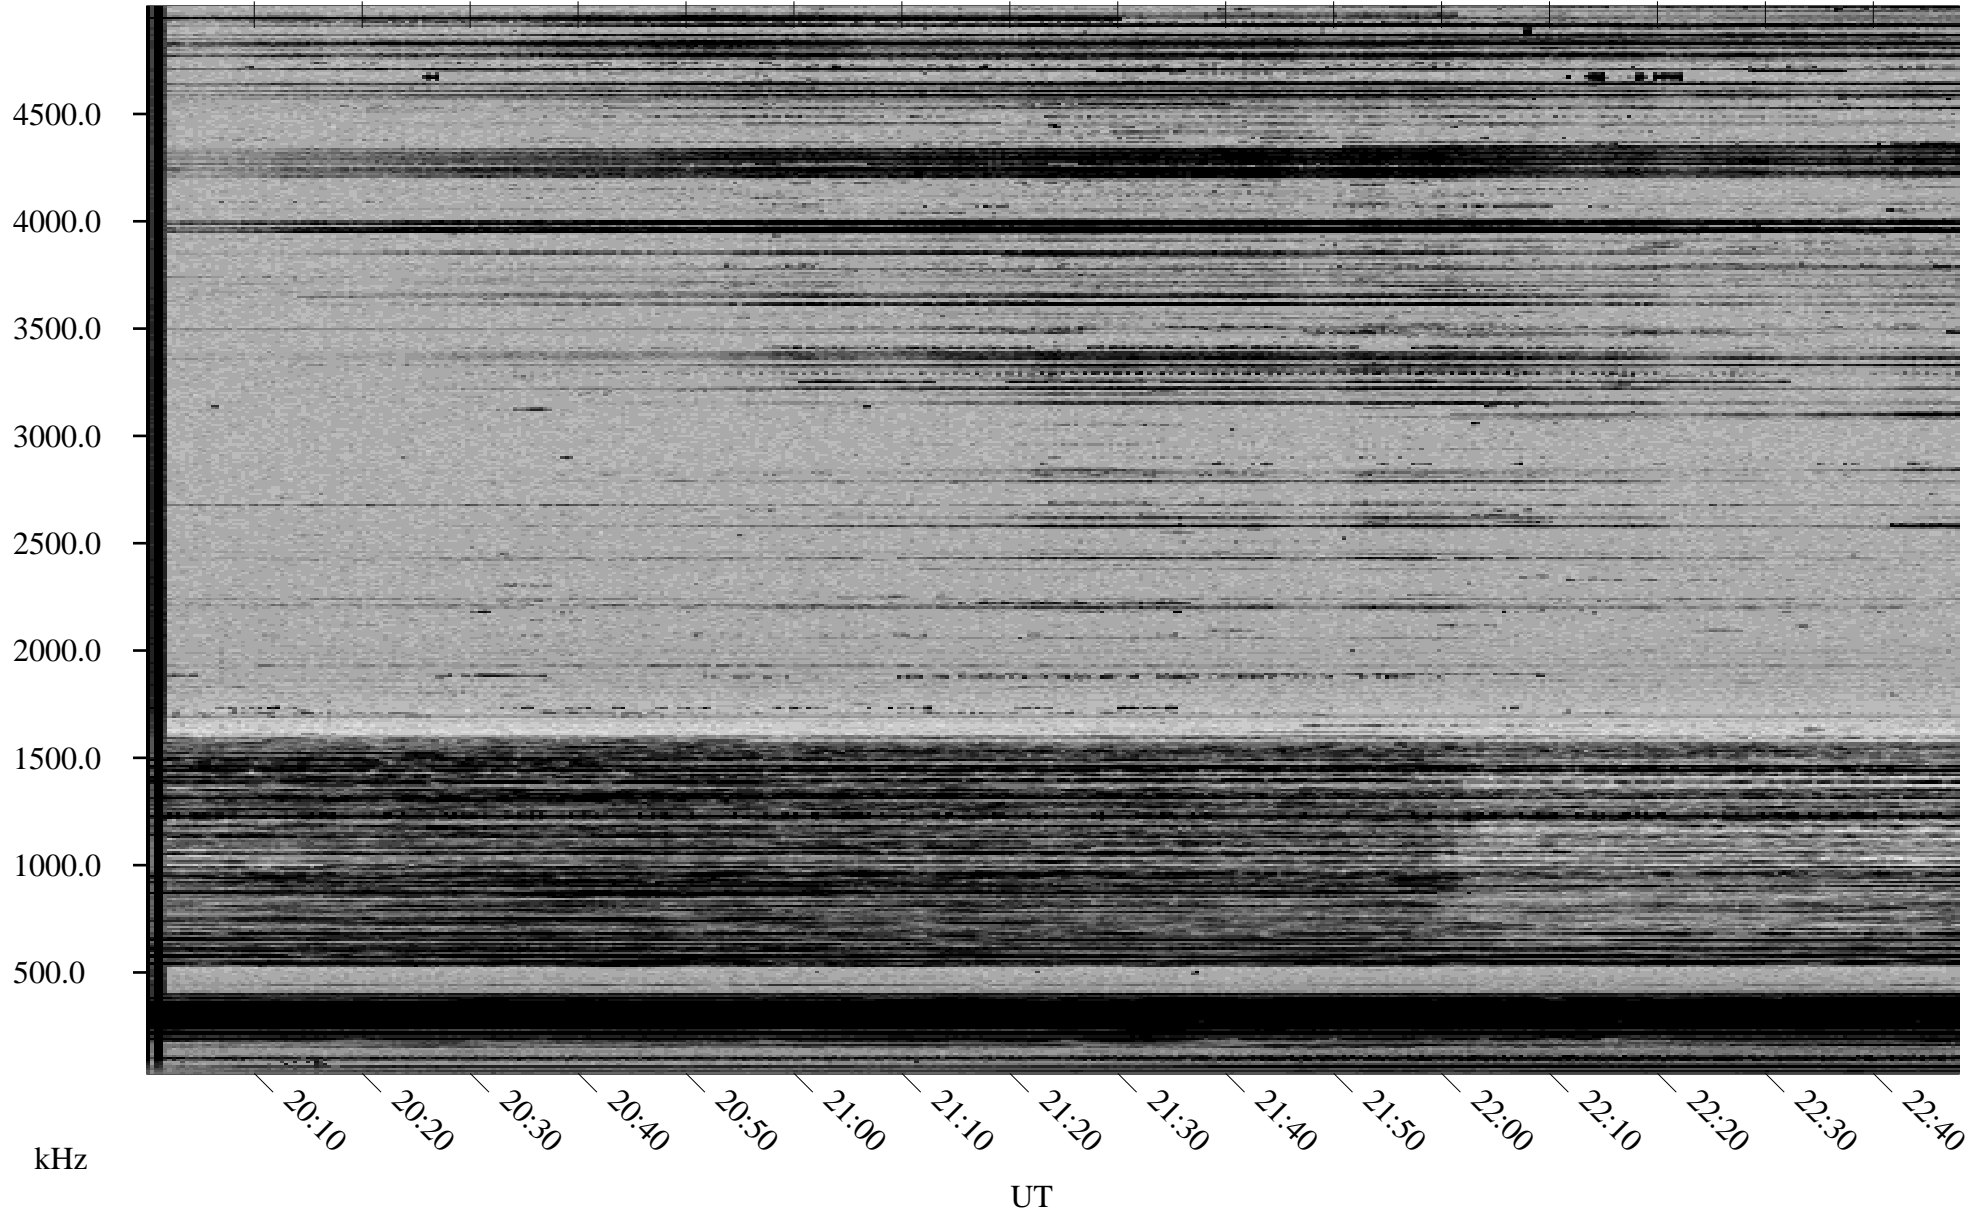

# 12/15/1998 Churchill, Manitoba

Linear Scale    Black = 161    White = 15

ch98349l.r00m max\_12

Page 1

# 12/15/1998 Churchill, Manitoba

Linear Scale    Black = 161    White = 15

ch98349l.r00m max\_12

Page 2

# 12/16/1998 Churchill, Manitoba

Linear Scale    Black = 161    White = 15

ch98349l.r00m max\_12

Page 3

# 12/16/1998 Churchill, Manitoba

Linear Scale    Black = 161    White = 15

ch98349l.r00m max\_12

Page 4