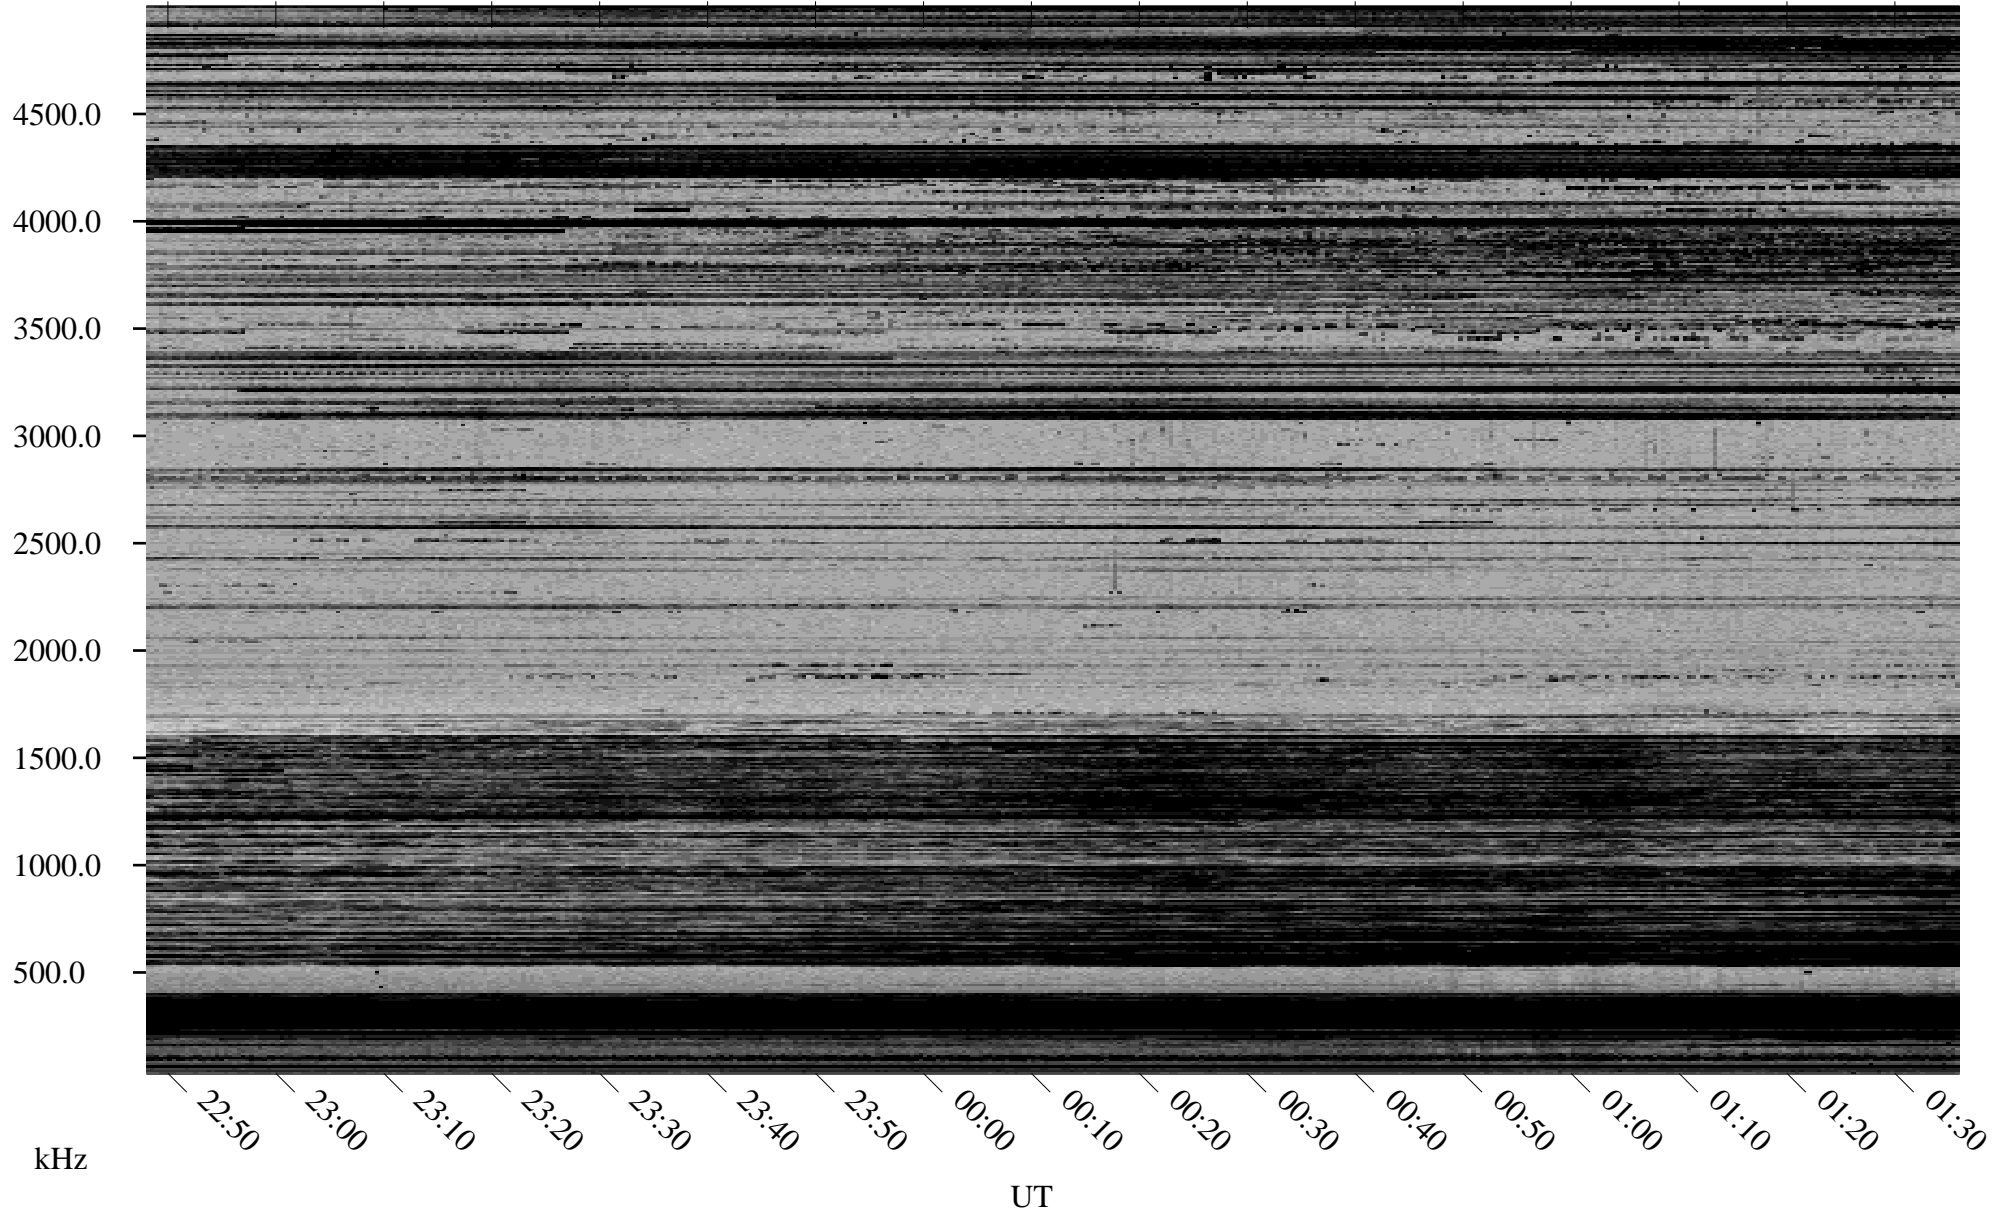

# 12/16/1998 Churchill, Manitoba

Linear Scale    Black = 161    White = 15

ch98350l.r00m max\_12

Page 1

# 12/16/1998 Churchill, Manitoba

Linear Scale    Black = 161    White = 15

ch98350l.r00m max\_12

Page 2

# 12/17/1998 Churchill, Manitoba

Linear Scale    Black = 161    White = 15

ch98350l.r00m max\_12

Page 3

# 12/17/1998 Churchill, Manitoba

Linear Scale    Black = 161    White = 15

ch98350l.r00m max\_12

Page 4