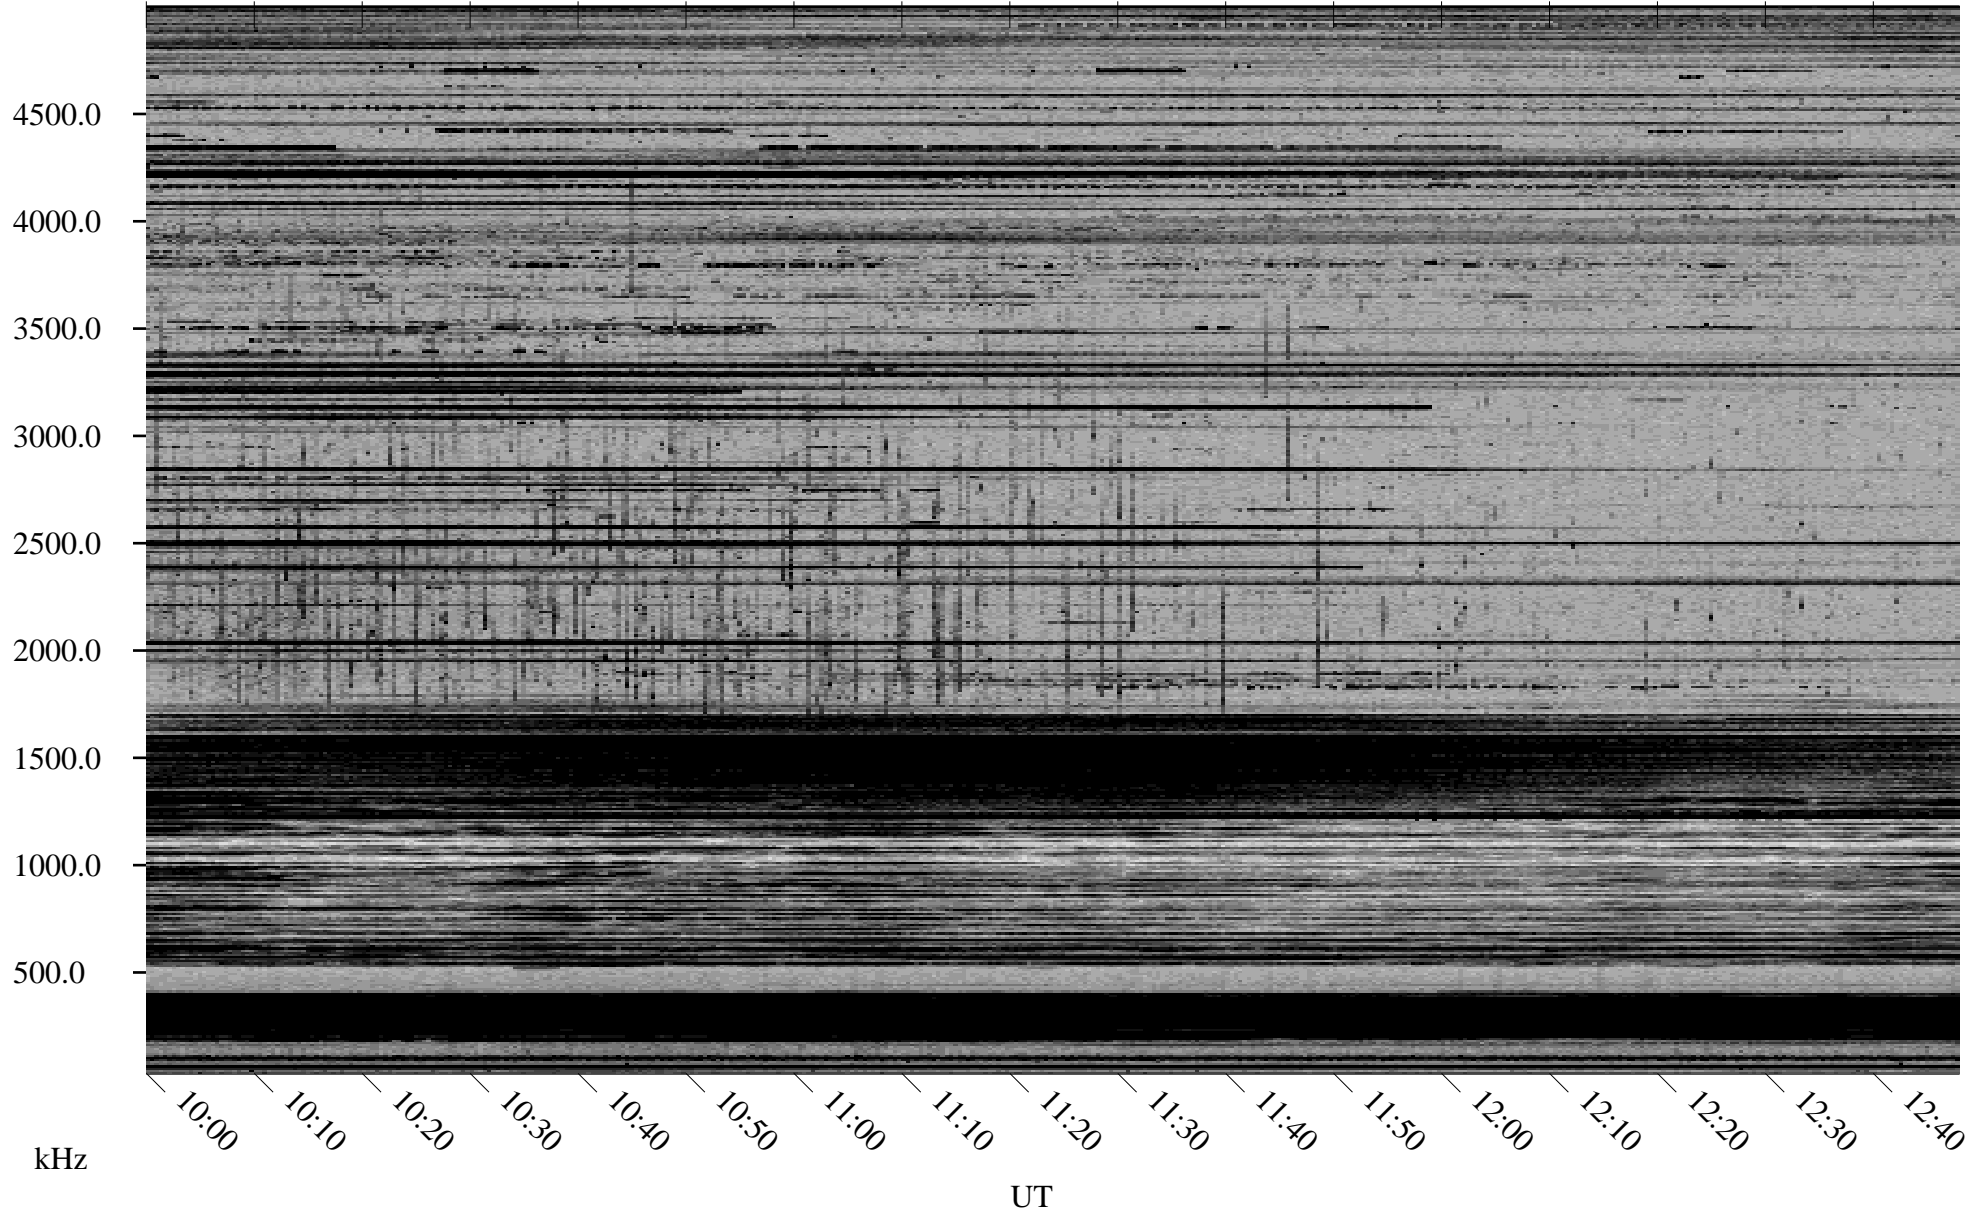

# 12/17/1998 Churchill, Manitoba

Linear Scale    Black = 161    White = 15

ch98350l.r00m max\_12

Page 5

# 12/17/1998 Churchill, Manitoba

Linear Scale    Black = 161    White = 15

ch98350l.r00m max\_12

Page 6