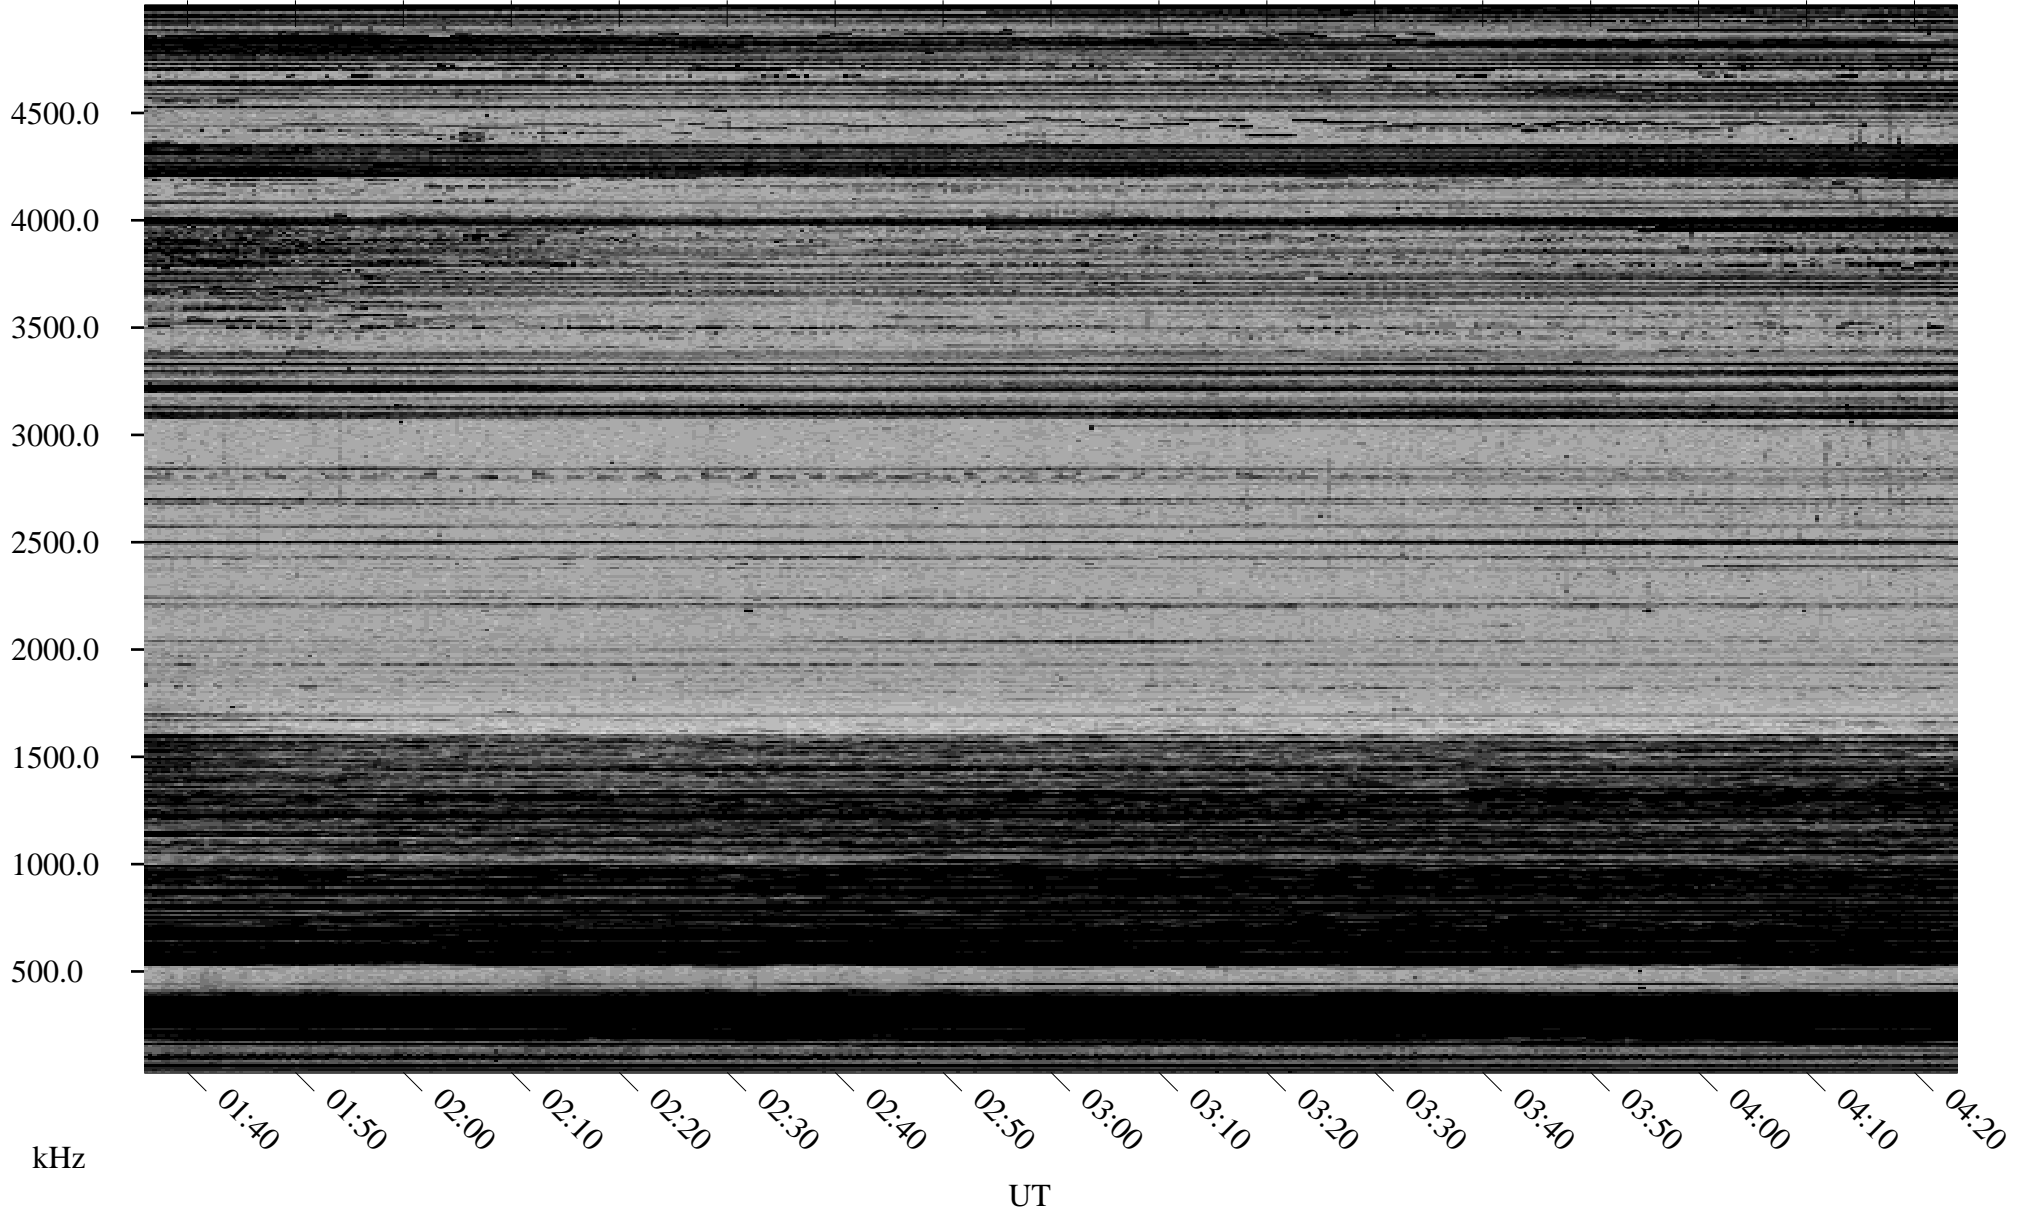

# 12/16/1998 Churchill, Manitoba

Linear Scale    Black = 161    White = 15

ch98350l.r00m max\_12

Page 1

# 12/16/1998 Churchill, Manitoba

Linear Scale    Black = 161    White = 15

ch98350l.r00m max\_12

Page 2

# 12/17/1998 Churchill, Manitoba

Linear Scale    Black = 161    White = 15

ch98350l.r00m max\_12

Page 3

# 12/17/1998 Churchill, Manitoba

Linear Scale    Black = 161    White = 15

ch98350l.r00m max\_12

Page 4