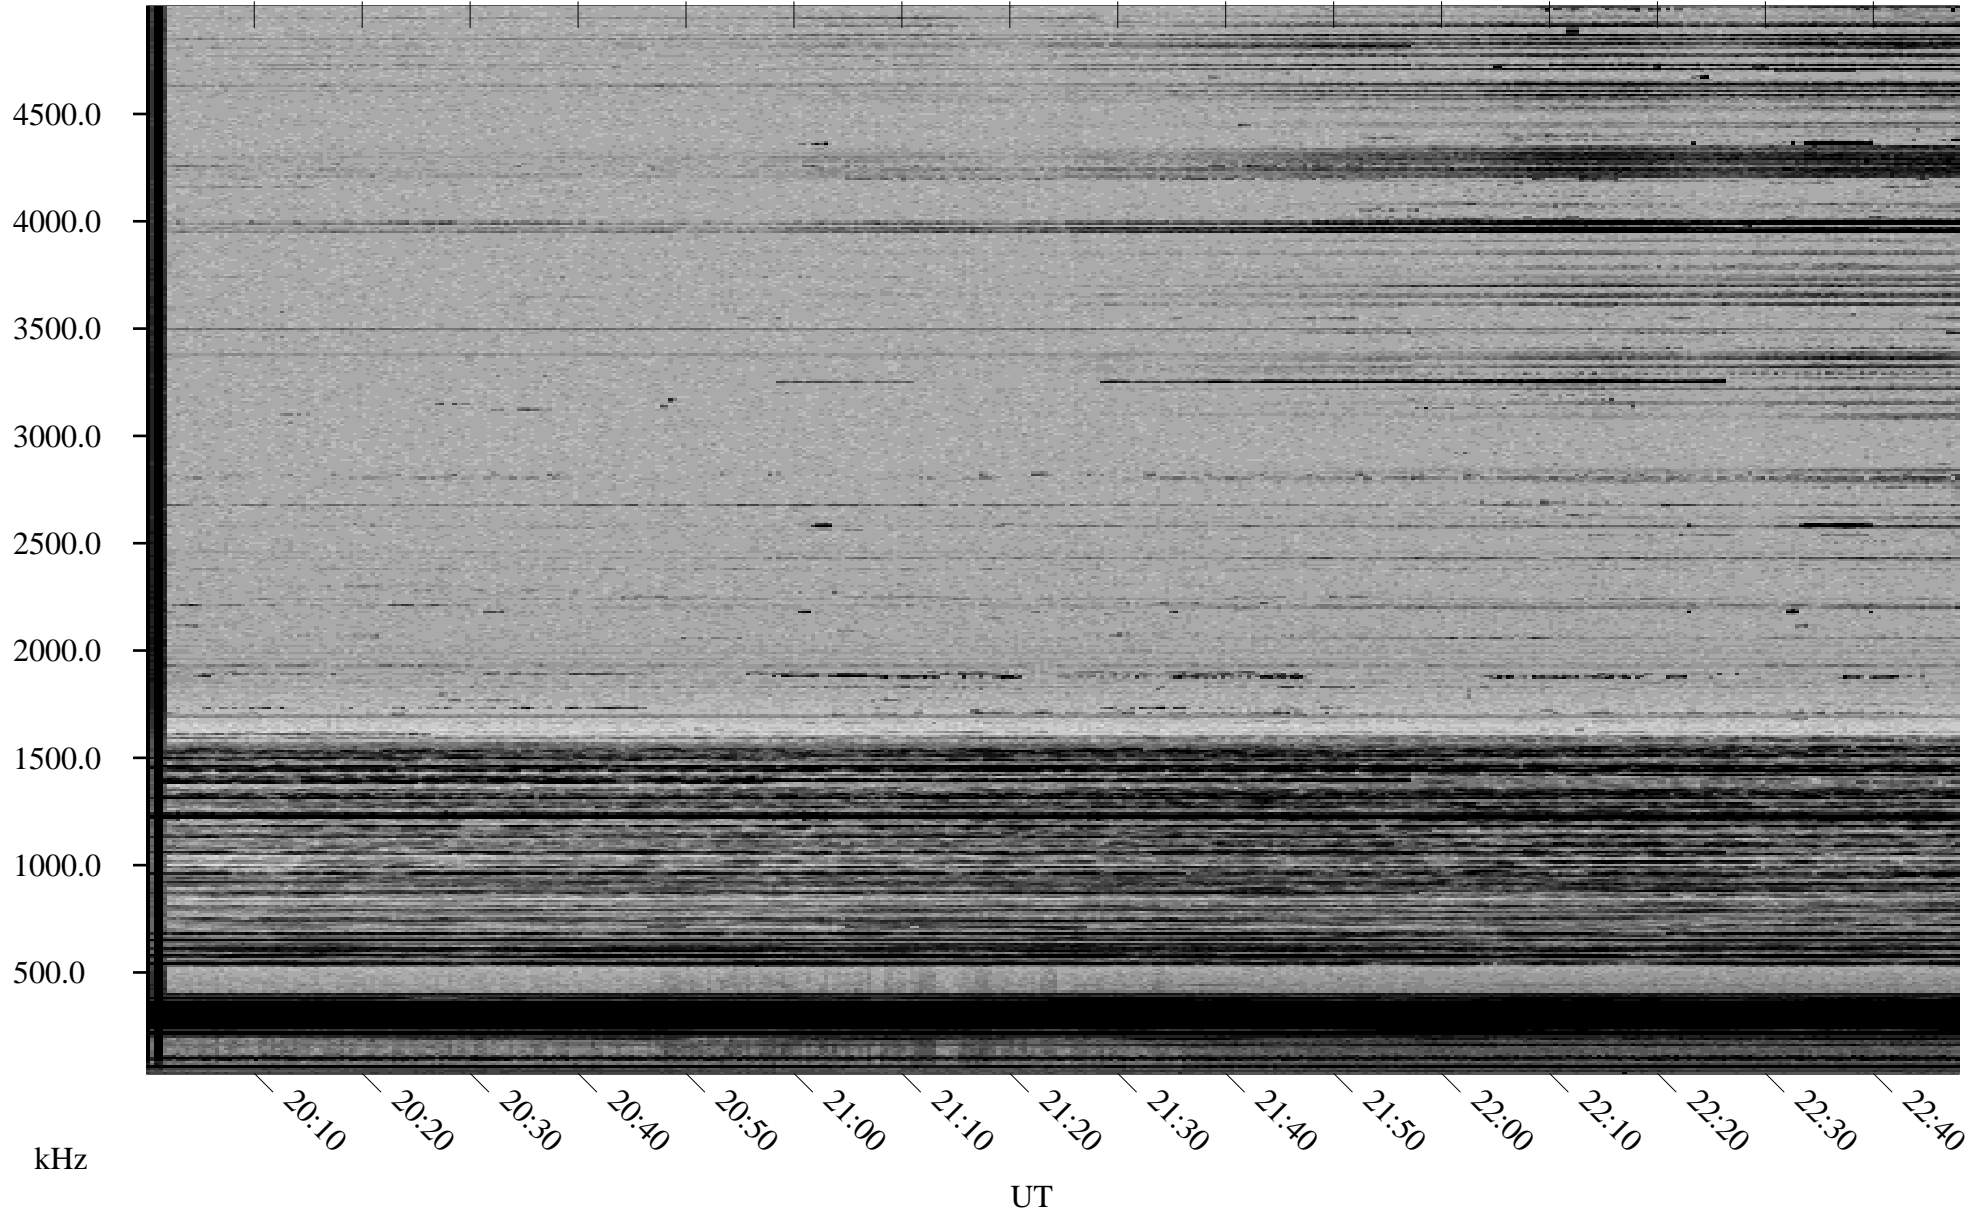

# 12/16/1998 Churchill, Manitoba

Linear Scale    Black = 161    White = 15

ch98350l.r00m max\_12

Page 1

# 12/16/1998 Churchill, Manitoba

Linear Scale    Black = 161    White = 15

ch98350l.r00m max\_12

Page 2

# 12/17/1998 Churchill, Manitoba

Linear Scale    Black = 161    White = 15

ch98350l.r00m max\_12

Page 3

# 12/17/1998 Churchill, Manitoba

Linear Scale    Black = 161    White = 15

ch98350l.r00m max\_12

Page 4