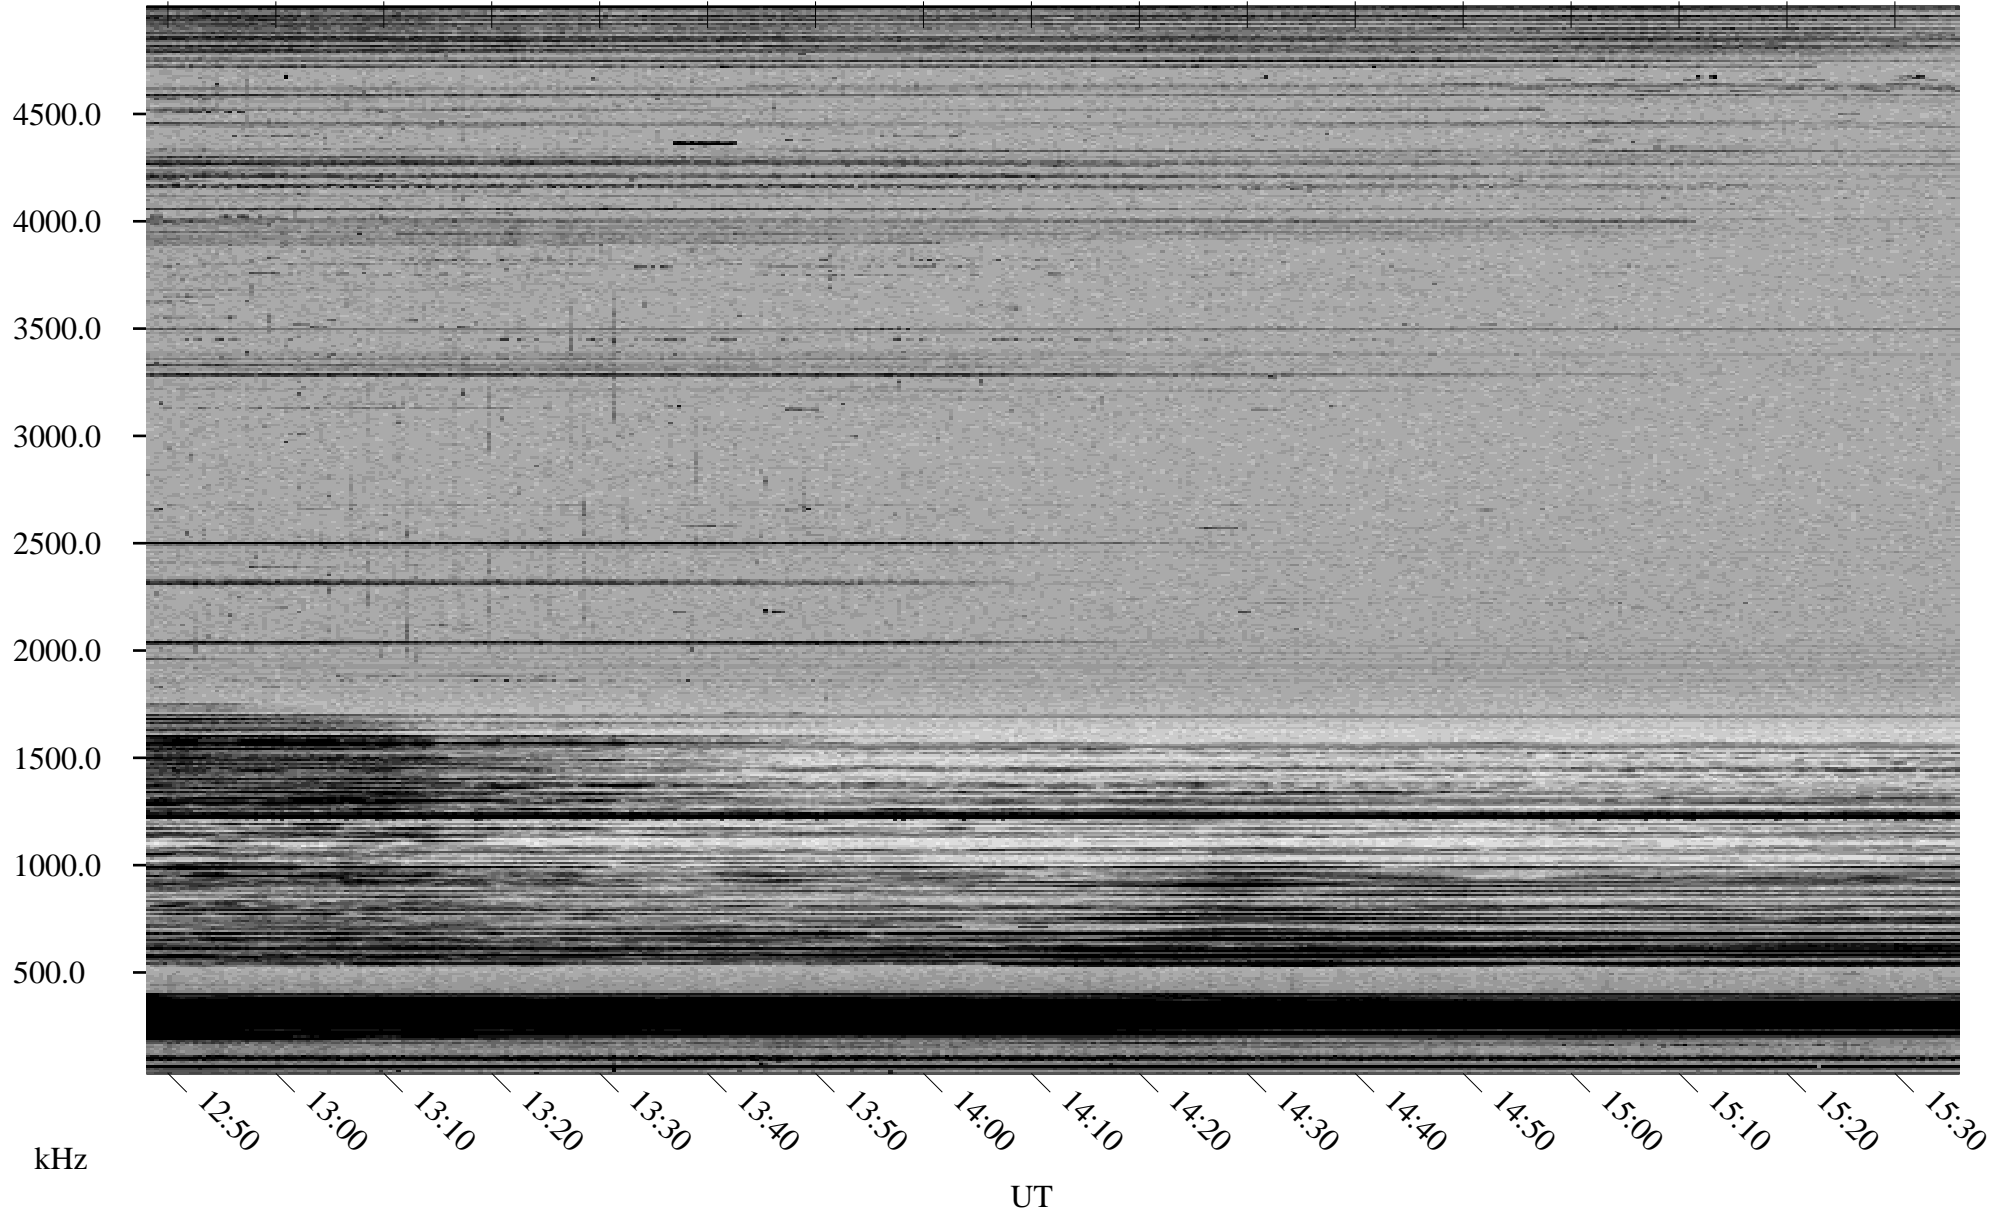

# 12/17/1998 Churchill, Manitoba

Linear Scale    Black = 161    White = 15

ch98350l.r00m max\_12

Page 5

# 12/17/1998 Churchill, Manitoba

Linear Scale    Black = 161    White = 15

ch98350l.r00m max\_12

Page 6

# 12/17/1998 Churchill, Manitoba

Linear Scale    Black = 161    White = 15

ch98350l.r00m max\_12

Page 7

# 12/17/1998 Churchill, Manitoba

Linear Scale    Black = 161    White = 15

ch98350l.r00m max\_12

Page 8