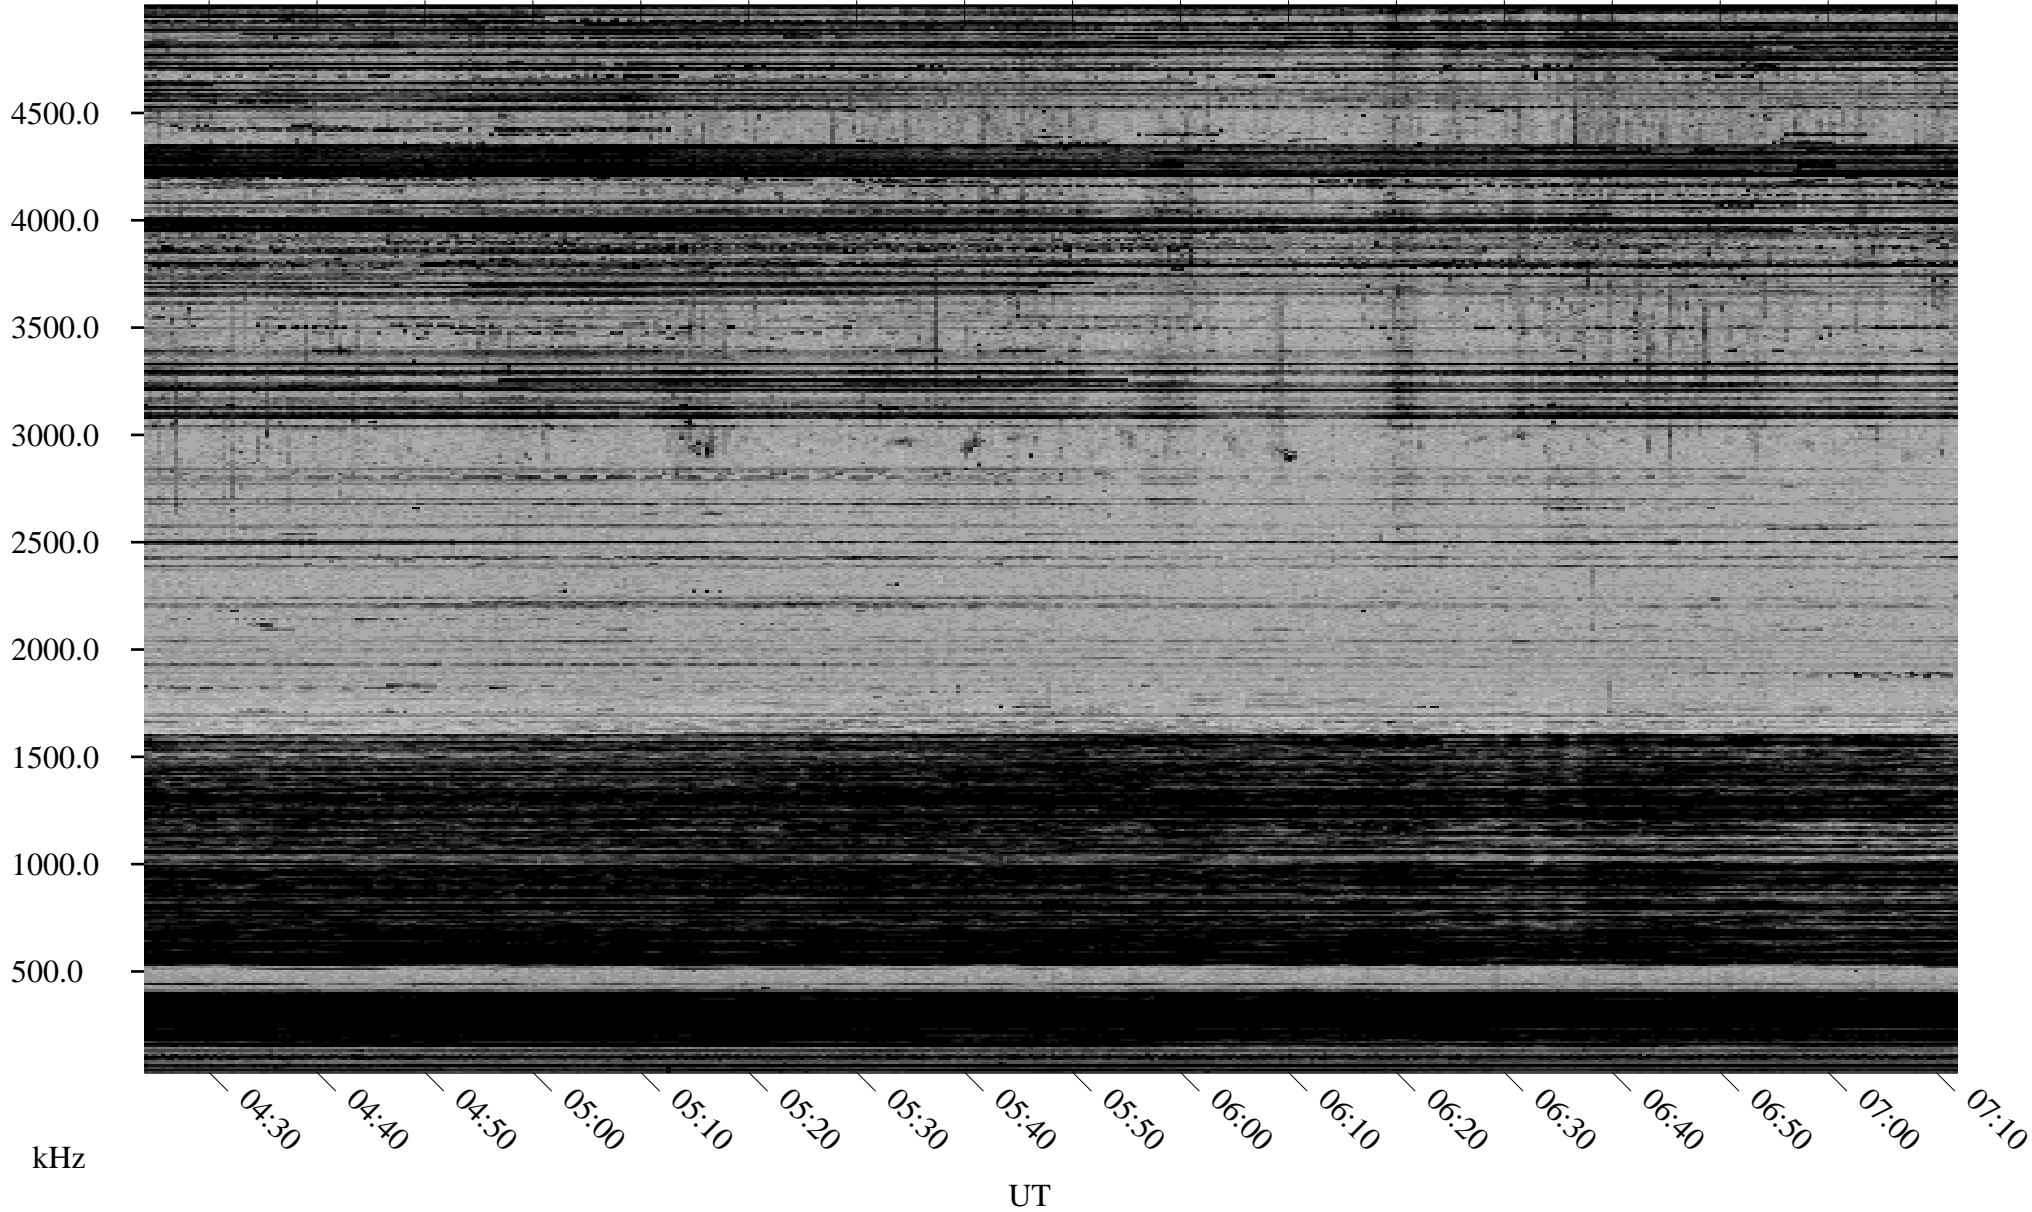

# 12/16/1998 Churchill, Manitoba

Linear Scale    Black = 161    White = 15

ch98350l.r00m max\_12

Page 1

# 12/16/1998 Churchill, Manitoba

Linear Scale    Black = 161    White = 15

ch98350l.r00m max\_12

Page 2

# 12/17/1998 Churchill, Manitoba

Linear Scale    Black = 161    White = 15

ch98350l.r00m max\_12

Page 3

# 12/17/1998 Churchill, Manitoba

Linear Scale    Black = 161    White = 15

ch98350l.r00m max\_12

Page 4