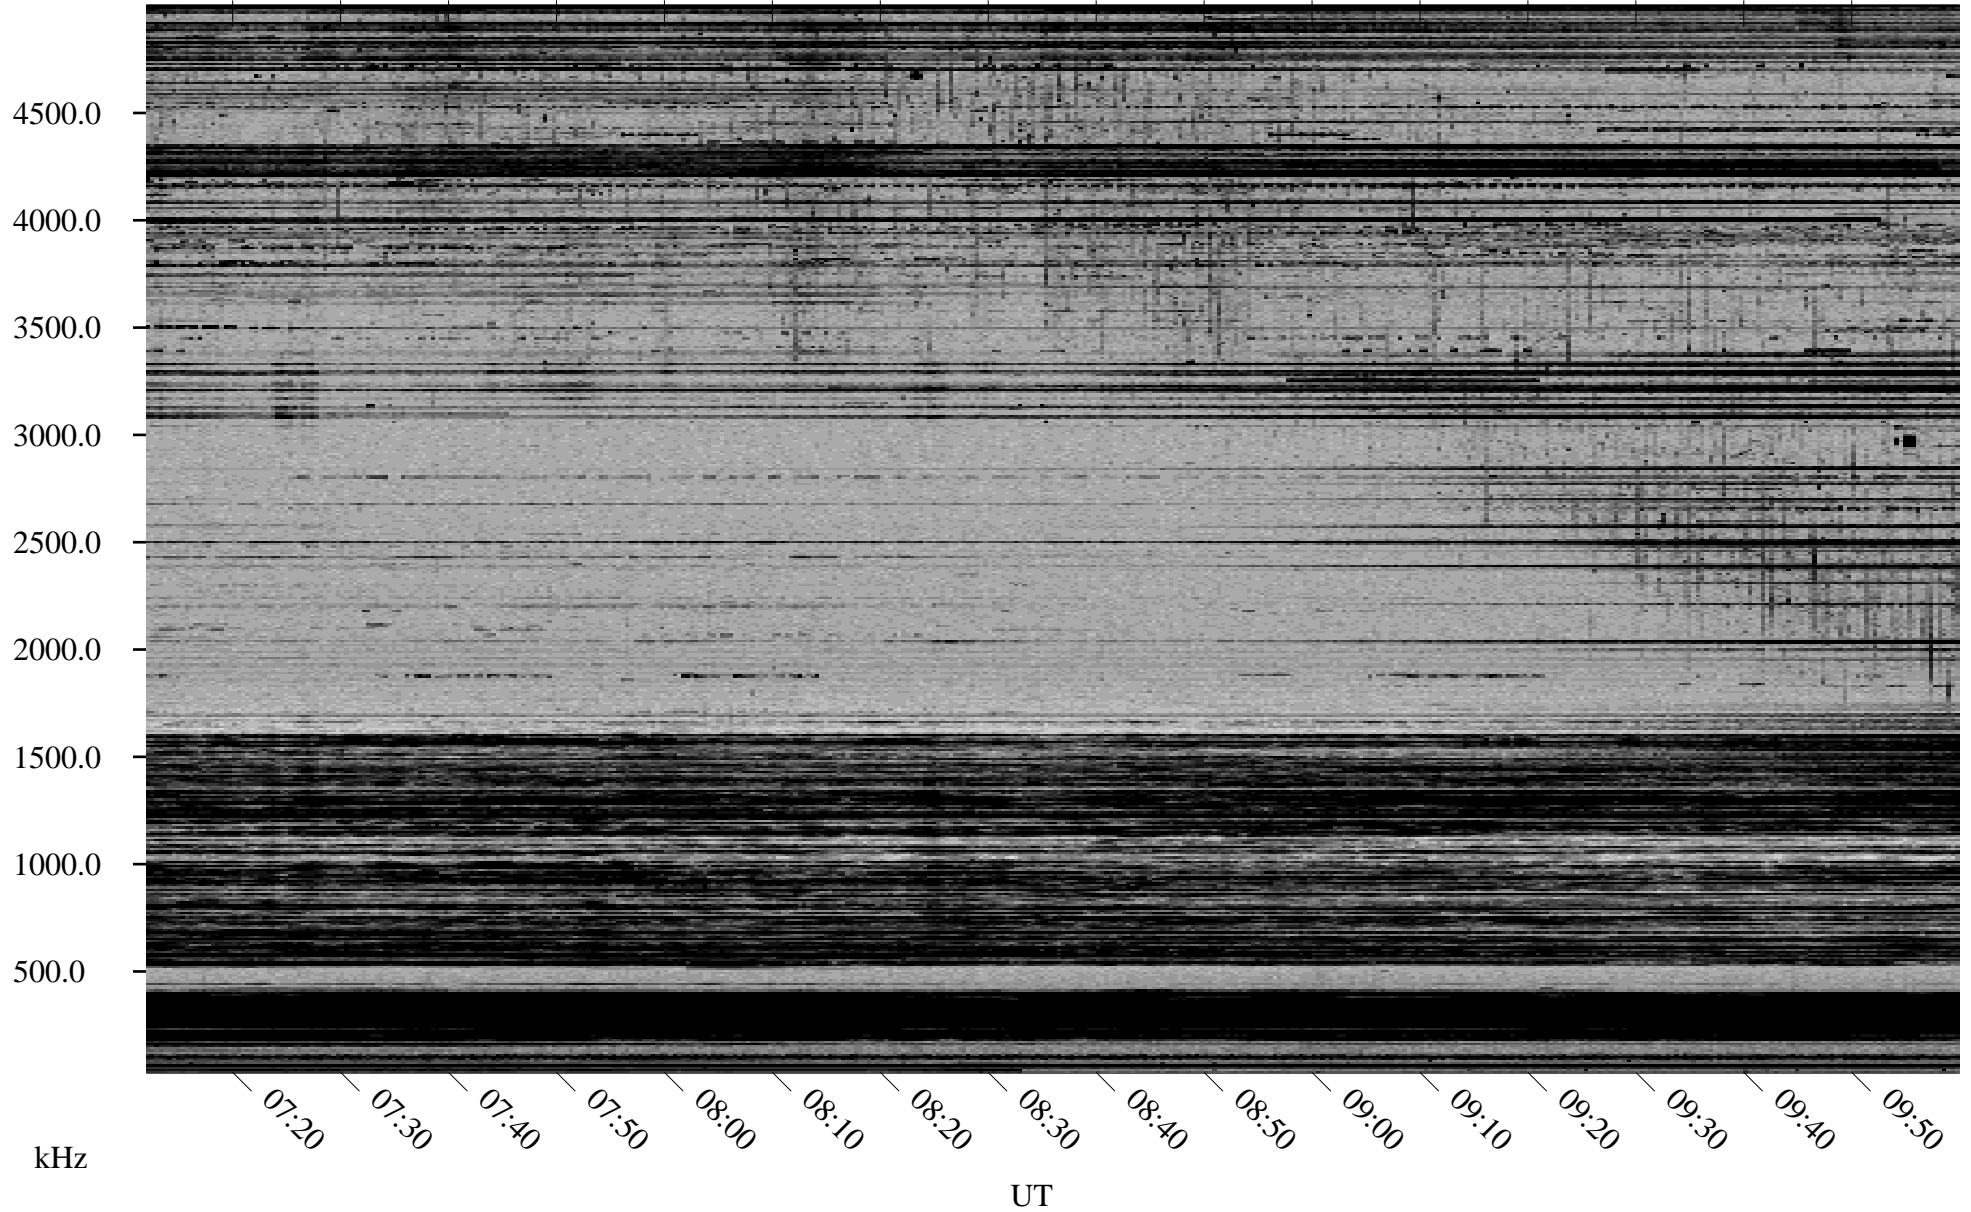

# 12/16/1998 Churchill, Manitoba

Linear Scale    Black = 161    White = 15

ch98350l.r00m max\_12

Page 1

# 12/17/1998 Churchill, Manitoba

Linear Scale    Black = 161    White = 15

ch98350l.r00m max\_12

Page 3

# 12/17/1998 Churchill, Manitoba

Linear Scale    Black = 161    White = 15

ch98350l.r00m max\_12

Page 4

# 12/17/1998 Churchill, Manitoba

Linear Scale    Black = 161    White = 15

ch98350l.r00m max\_12

Page 5