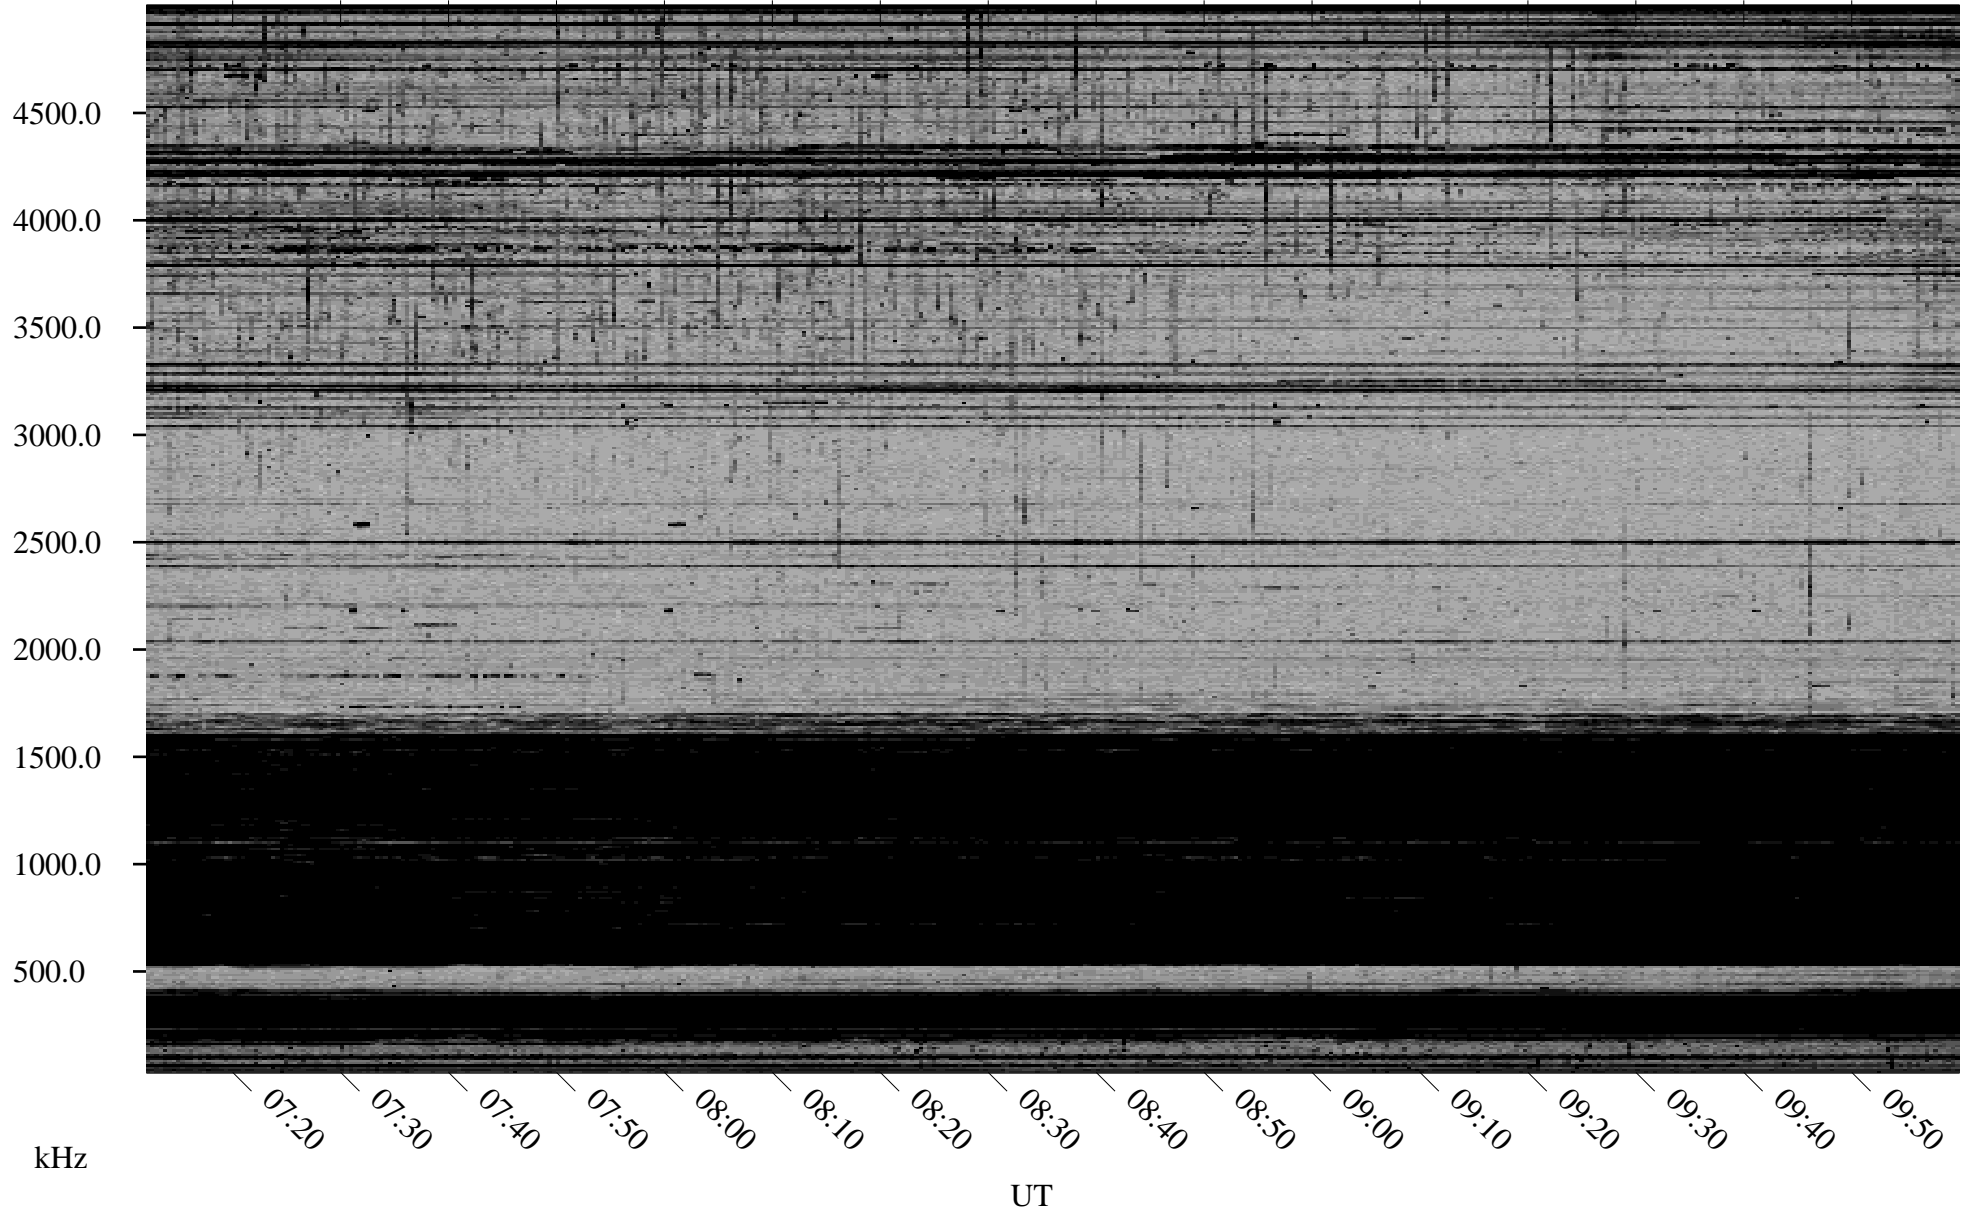

12/17/1998 Churchill, Manitoba

Linear Scale Black = 161 White = 15

ch983511.r00m max_12

Page 1

12/17/1998 Churchill, Manitoba

Linear Scale Black = 161 White = 15

ch98351l.r00m max_12

Page 2

12/18/1998 Churchill, Manitoba

Linear Scale Black = 161 White = 15

ch983511.r00m max_12

Page 3

12/18/1998 Churchill, Manitoba

Linear Scale Black = 161 White = 15

ch98351l.r00m max_12

Page 4

12/18/1998 Churchill, Manitoba

Linear Scale Black = 161 White = 15

ch98351l.r00m max_12

Page 5

12/18/1998 Churchill, Manitoba

Linear Scale Black = 161 White = 15

ch983511.r00m max_12

Page 6

12/18/1998 Churchill, Manitoba

Linear Scale Black = 161 White = 15

ch98351l.r00m max_12

Page 7

12/18/1998 Churchill, Manitoba

Linear Scale Black = 161 White = 15

ch983511.r00m max_12

Page 8