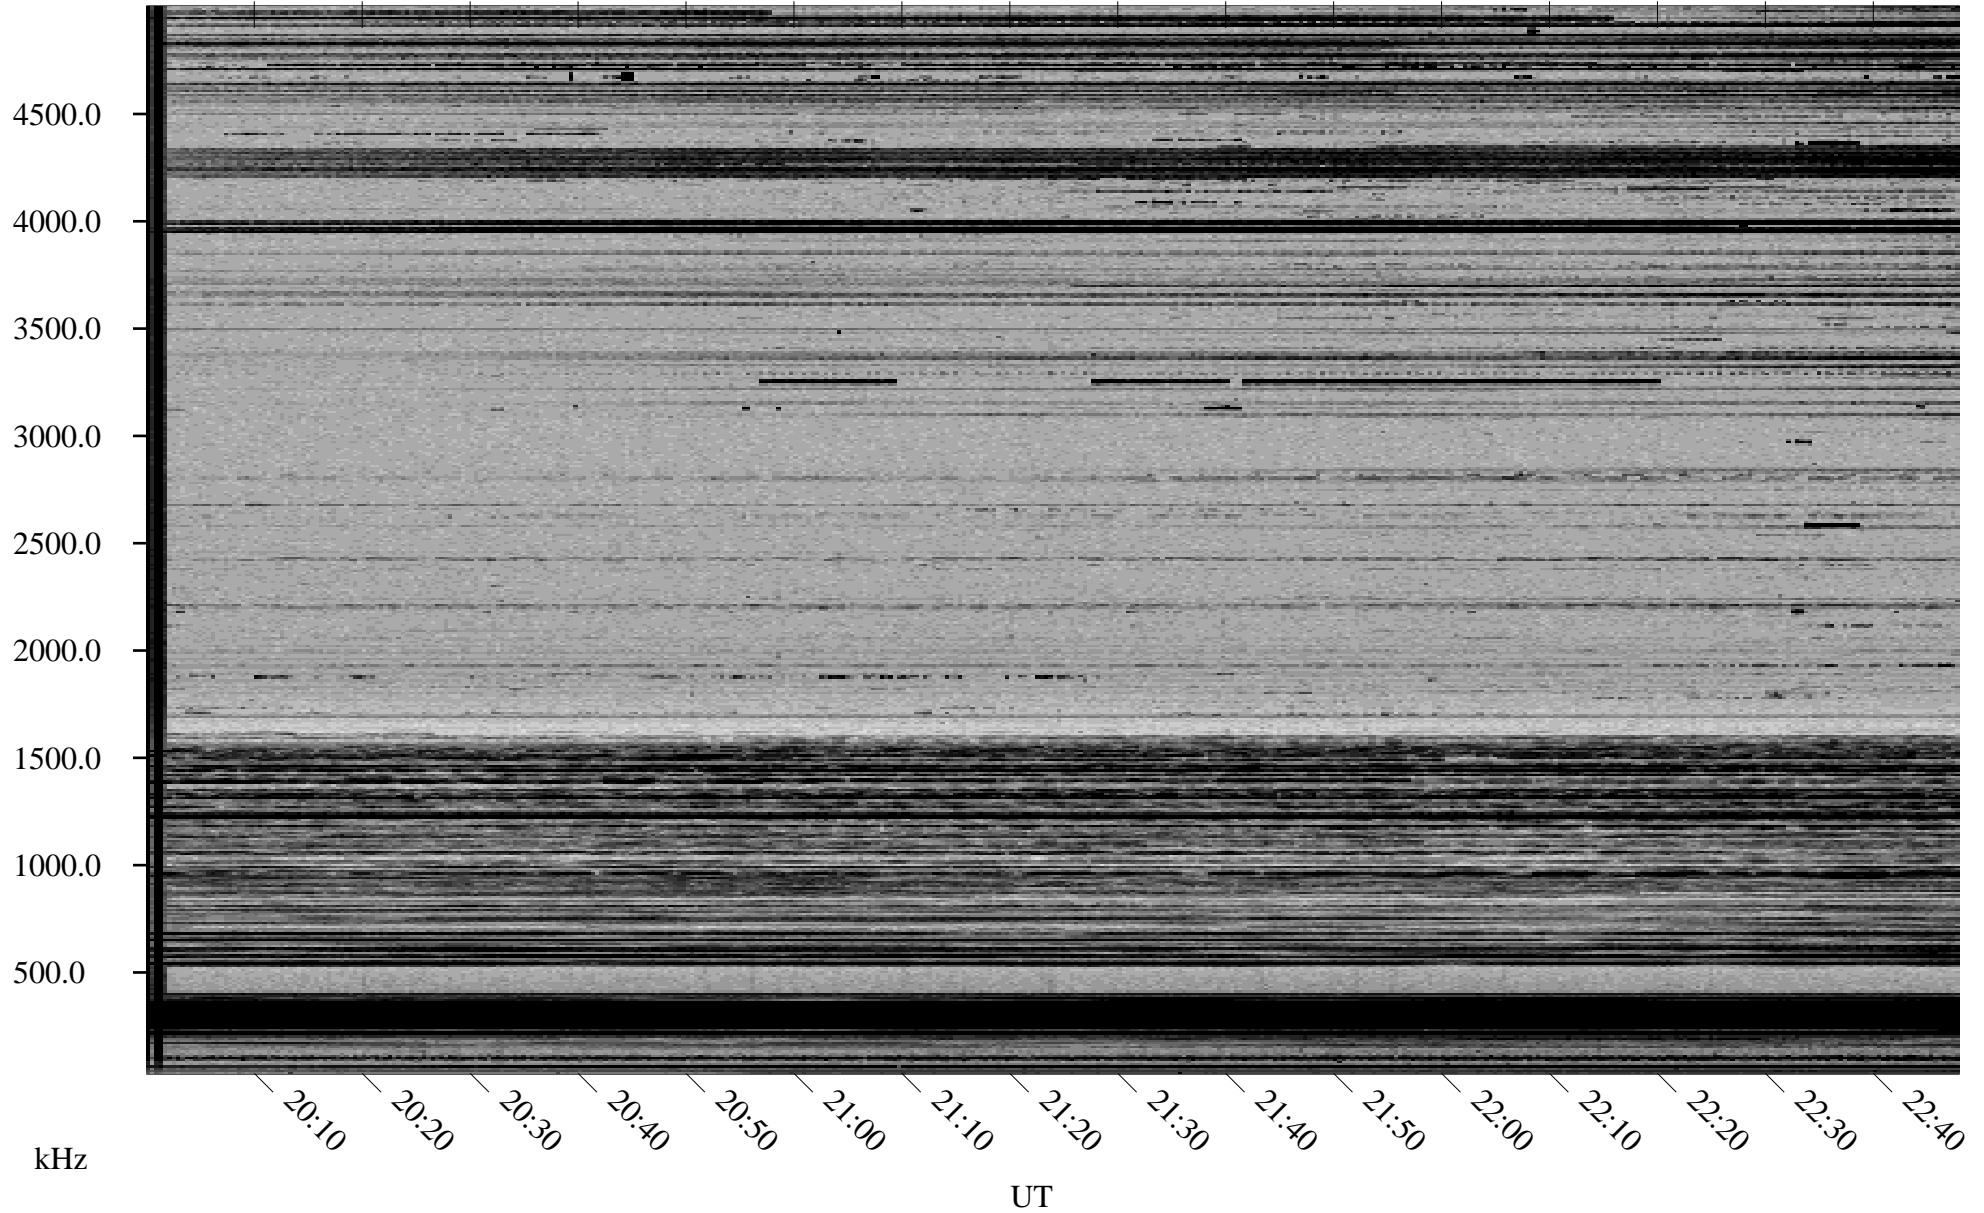

12/17/1998 Churchill, Manitoba

Linear Scale Black = 161 White = 15

ch983511.r00m max_12

Page 1

12/17/1998 Churchill, Manitoba

Linear Scale Black = 161 White = 15

ch98351l.r00m max_12

Page 2

12/18/1998 Churchill, Manitoba

Linear Scale Black = 161 White = 15

ch983511.r00m max_12

Page 3

12/18/1998 Churchill, Manitoba

Linear Scale Black = 161 White = 15

ch98351l.r00m max_12

Page 4

12/18/1998 Churchill, Manitoba

Linear Scale Black = 161 White = 15

ch98351l.r00m max_12

Page 5

12/18/1998 Churchill, Manitoba

Linear Scale Black = 161 White = 15

ch983511.r00m max_12

Page 6

12/18/1998 Churchill, Manitoba

Linear Scale Black = 161 White = 15

ch98351l.r00m max_12

Page 7

12/18/1998 Churchill, Manitoba

Linear Scale Black = 161 White = 15

ch983511.r00m max_12

Page 8