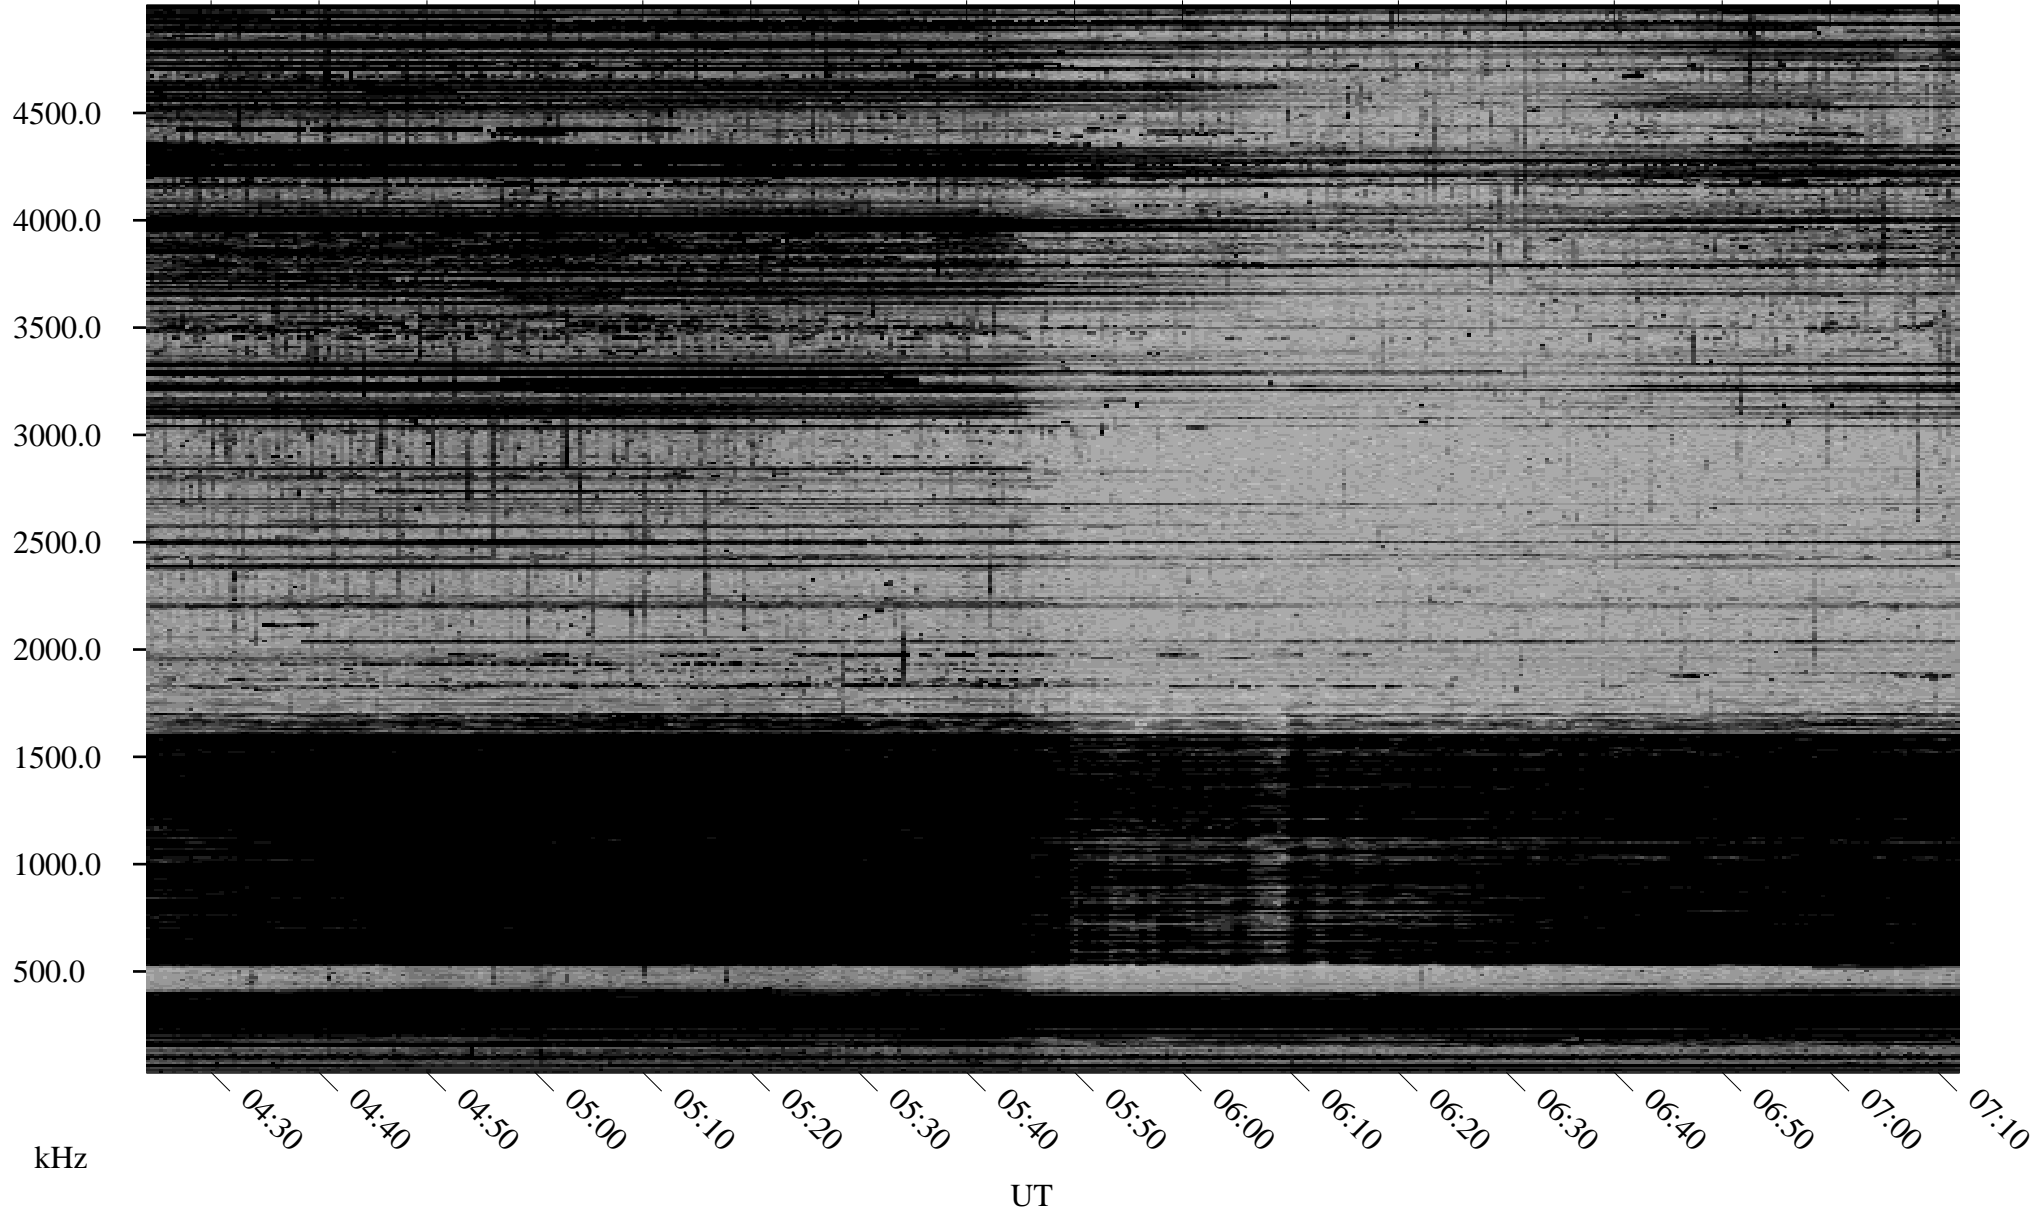

12/17/1998 Churchill, Manitoba

Linear Scale Black = 161 White = 15

ch983511.r00m max_12

Page 1

12/17/1998 Churchill, Manitoba

Linear Scale Black = 161 White = 15

ch98351l.r00m max_12

Page 2

12/18/1998 Churchill, Manitoba

Linear Scale Black = 161 White = 15

ch983511.r00m max_12

Page 3

12/18/1998 Churchill, Manitoba

Linear Scale Black = 161 White = 15

ch98351l.r00m max_12

Page 4

12/18/1998 Churchill, Manitoba

Linear Scale Black = 161 White = 15

ch98351l.r00m max_12

Page 5

12/18/1998 Churchill, Manitoba

Linear Scale Black = 161 White = 15

ch983511.r00m max_12

Page 6

12/18/1998 Churchill, Manitoba

Linear Scale Black = 161 White = 15

ch98351l.r00m max_12

Page 7

12/18/1998 Churchill, Manitoba

Linear Scale Black = 161 White = 15

ch983511.r00m max_12

Page 8