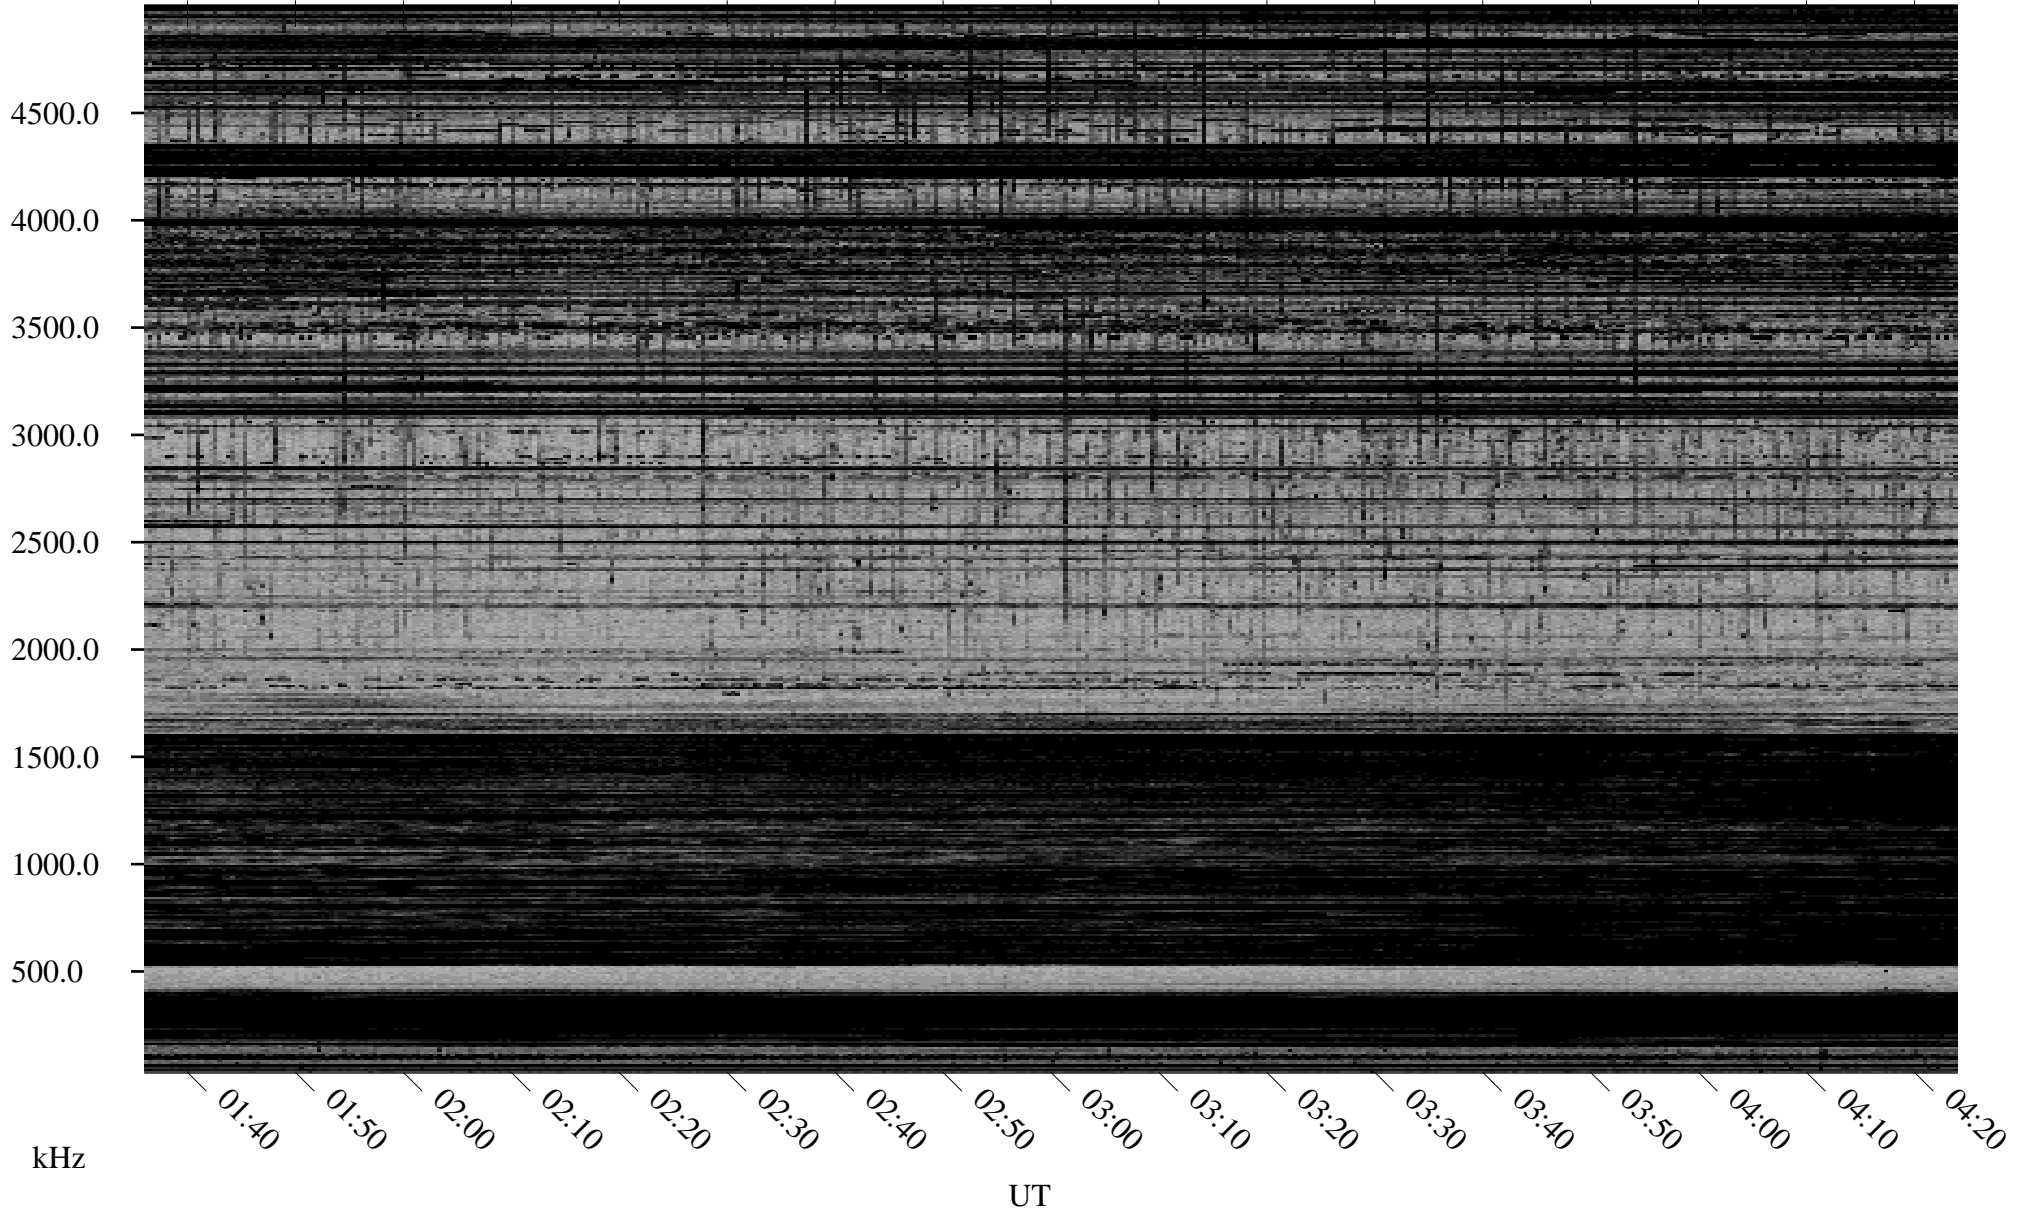

12/17/1998 Churchill, Manitoba

Linear Scale Black = 161 White = 15

ch983511.r00m max_12

Page 1

12/17/1998 Churchill, Manitoba

Linear Scale Black = 161 White = 15

ch98351l.r00m max_12

Page 2

12/18/1998 Churchill, Manitoba

Linear Scale Black = 161 White = 15

ch983511.r00m max_12

Page 3

12/18/1998 Churchill, Manitoba

Linear Scale Black = 161 White = 15

ch98351l.r00m max_12

Page 4

12/18/1998 Churchill, Manitoba

Linear Scale Black = 161 White = 15

ch98351l.r00m max_12

Page 5

12/18/1998 Churchill, Manitoba

Linear Scale Black = 161 White = 15

ch983511.r00m max_12

Page 6

12/18/1998 Churchill, Manitoba

Linear Scale Black = 161 White = 15

ch98351l.r00m max_12

Page 7

12/18/1998 Churchill, Manitoba

Linear Scale Black = 161 White = 15

ch983511.r00m max_12

Page 8