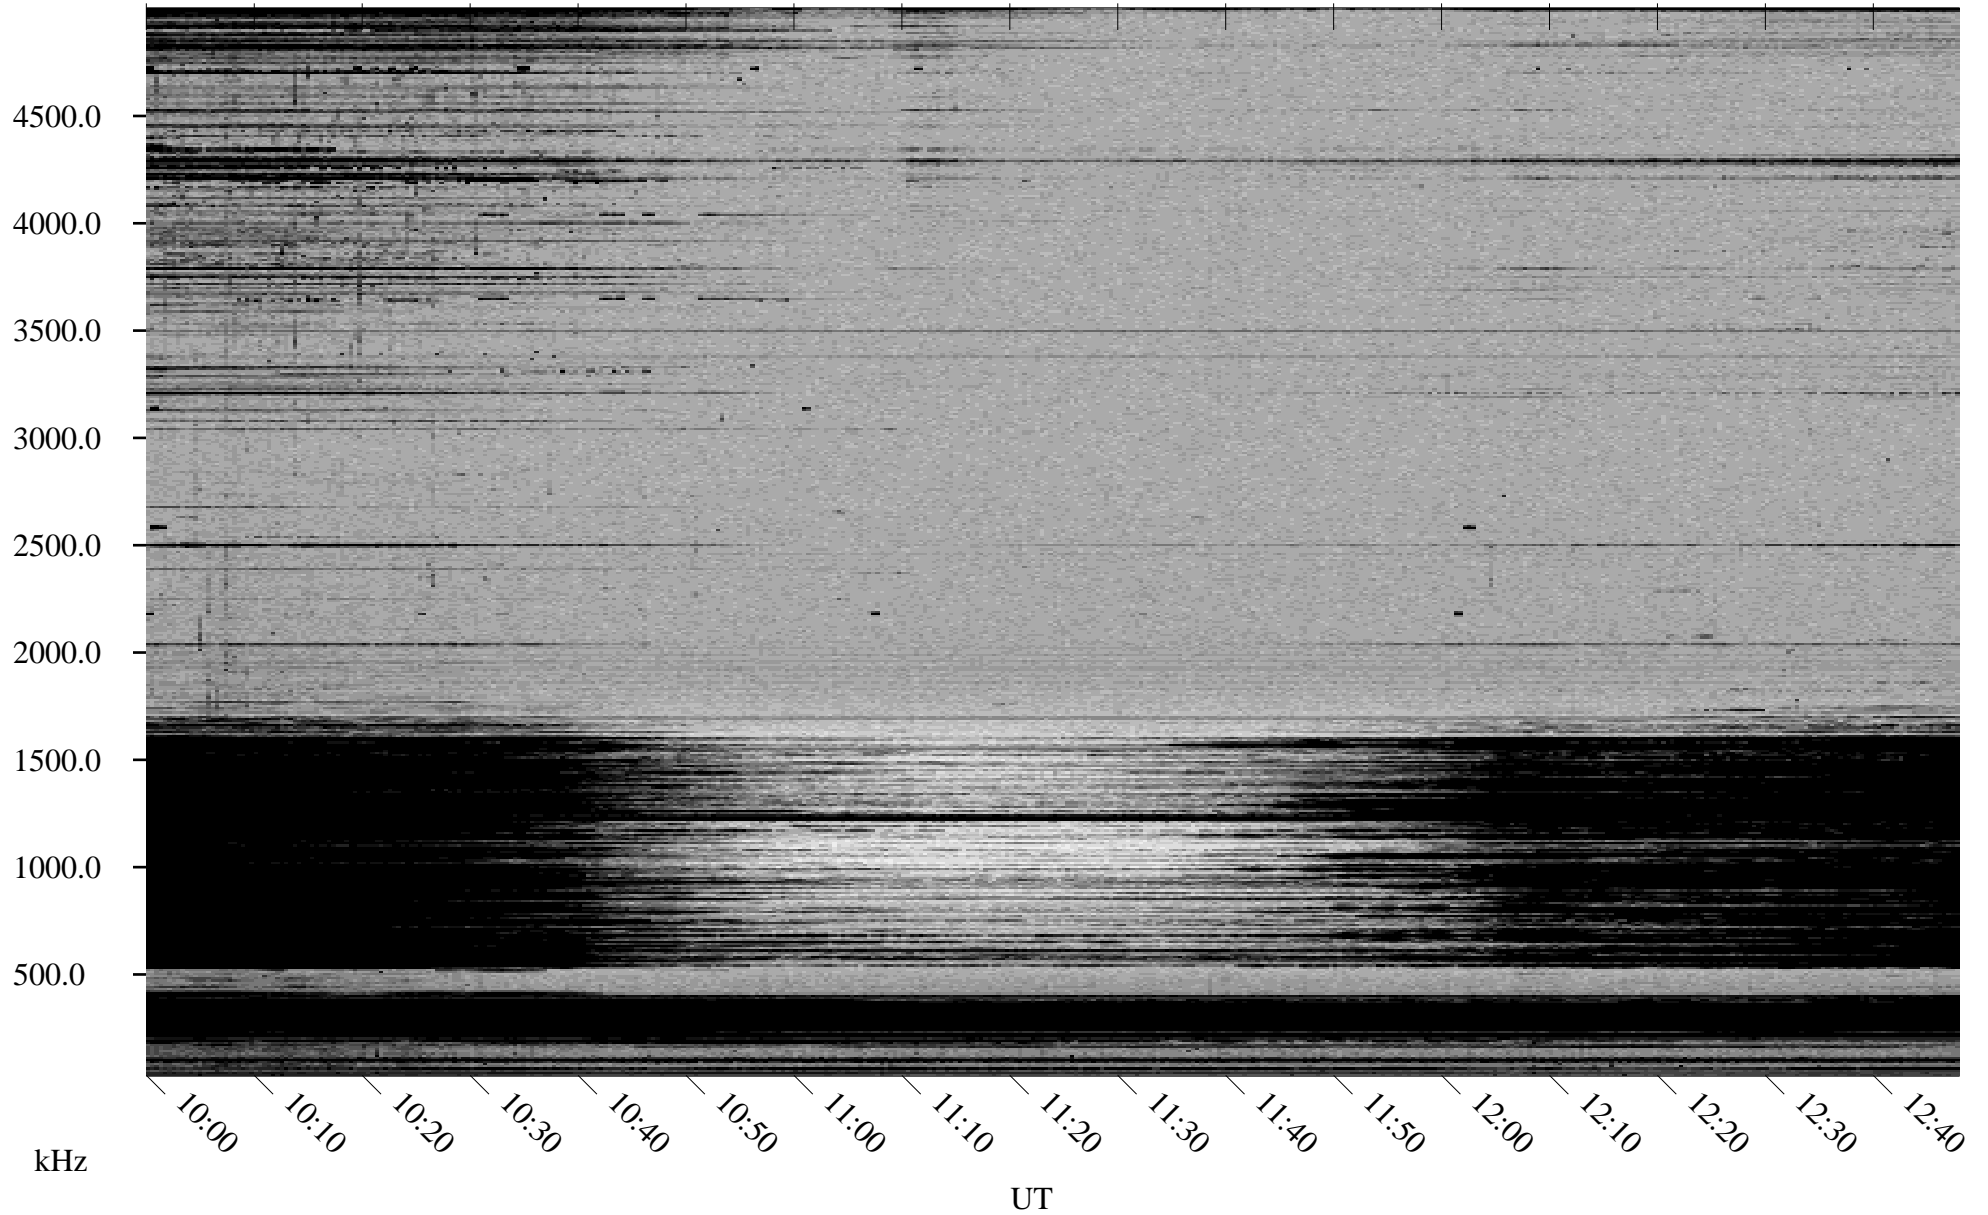

12/17/1998 Churchill, Manitoba

Linear Scale Black = 161 White = 15

ch983511.r00m max_12

Page 1

12/17/1998 Churchill, Manitoba

Linear Scale Black = 161 White = 15

ch98351l.r00m max_12

Page 2

12/18/1998 Churchill, Manitoba

Linear Scale Black = 161 White = 15

ch983511.r00m max_12

Page 3

12/18/1998 Churchill, Manitoba

Linear Scale Black = 161 White = 15

ch98351l.r00m max_12

Page 4

12/18/1998 Churchill, Manitoba

Linear Scale Black = 161 White = 15

ch98351l.r00m max_12

Page 5

12/18/1998 Churchill, Manitoba

Linear Scale Black = 161 White = 15

ch983511.r00m max_12

Page 6

12/18/1998 Churchill, Manitoba

Linear Scale Black = 161 White = 15

ch98351l.r00m max_12

Page 7

12/18/1998 Churchill, Manitoba

Linear Scale Black = 161 White = 15

ch983511.r00m max_12

Page 8