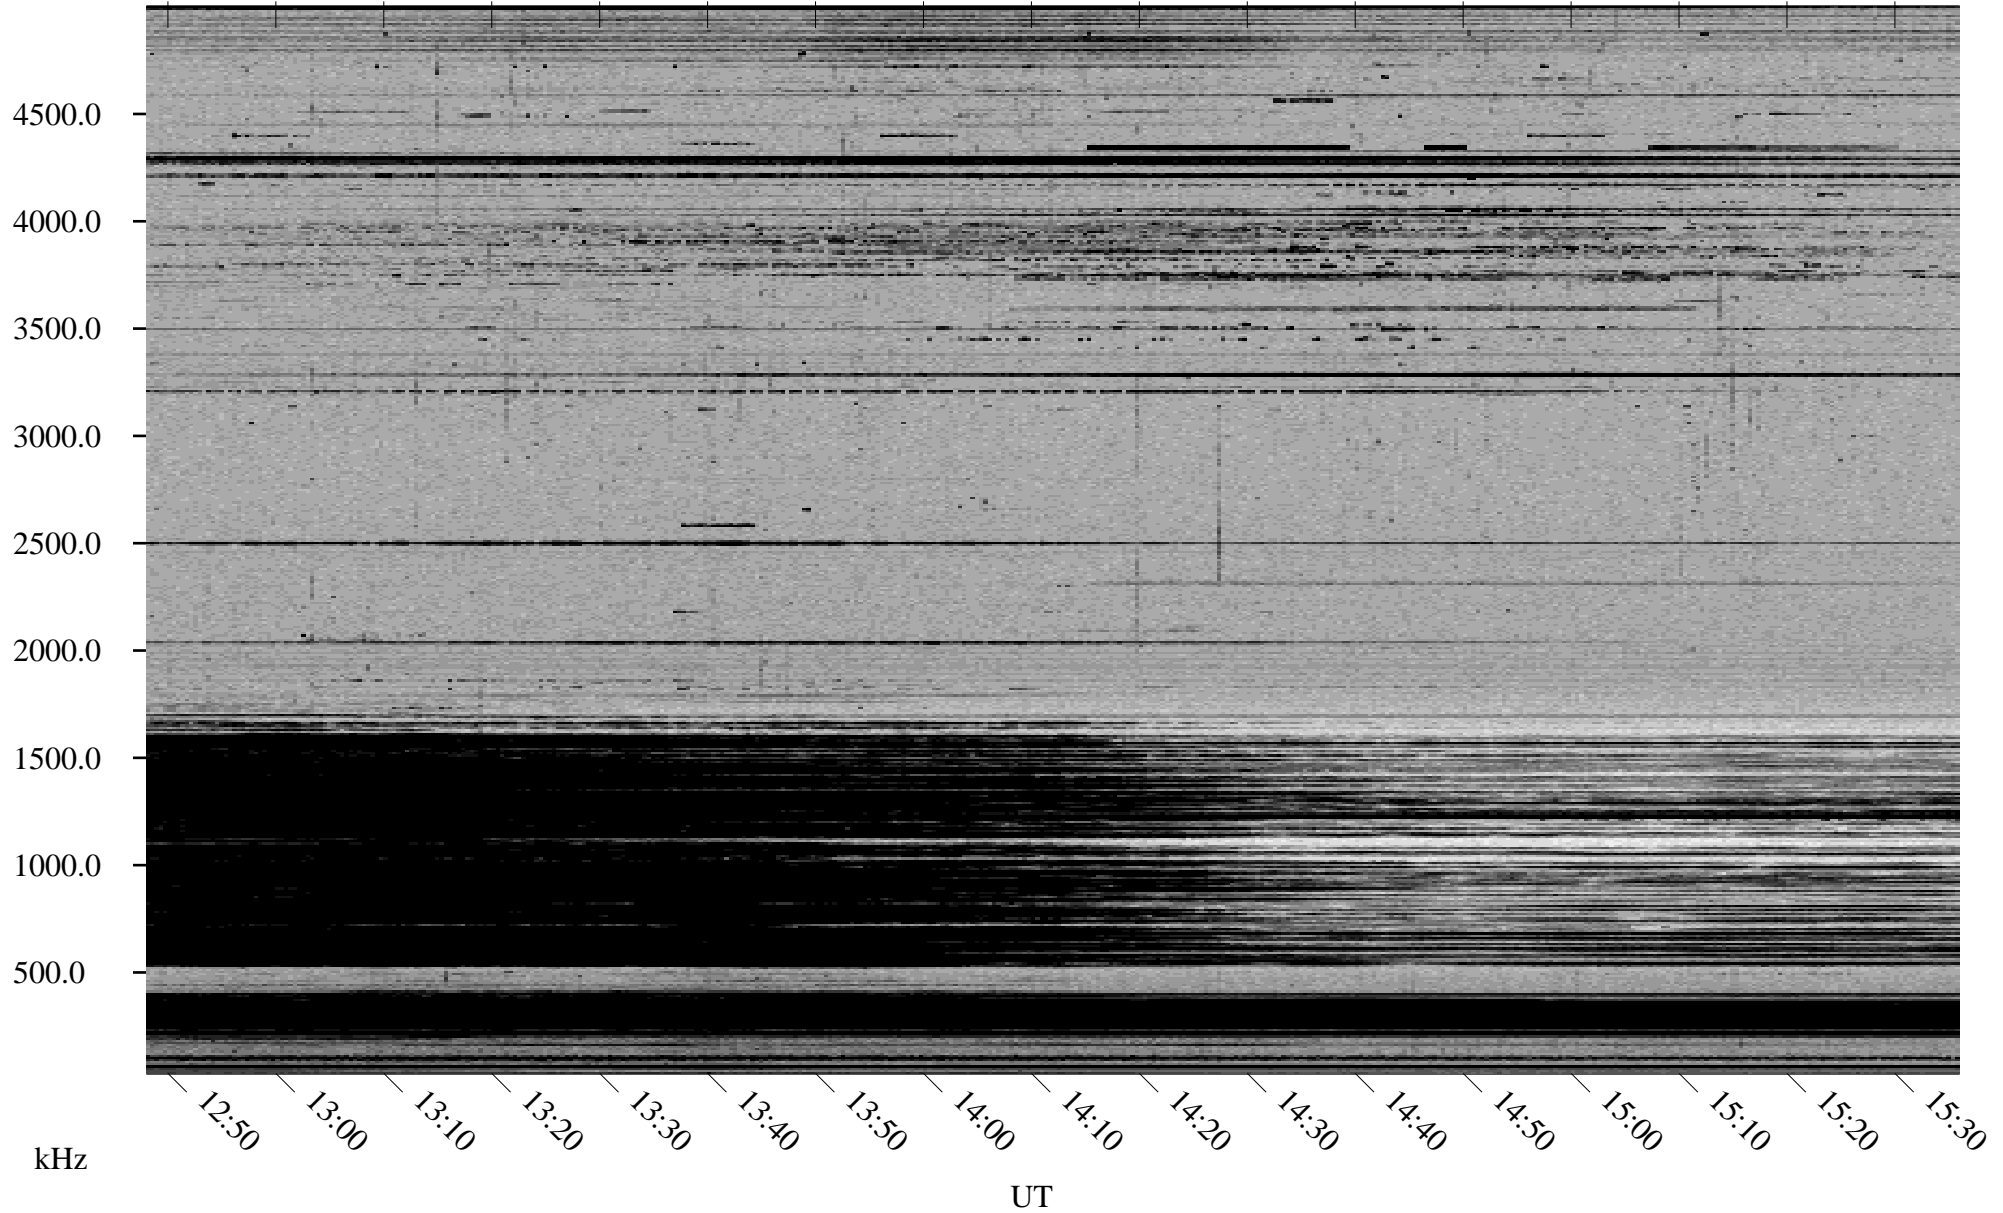

12/17/1998 Churchill, Manitoba

Linear Scale Black = 161 White = 15

ch983511.r00m max_12

Page 1

12/17/1998 Churchill, Manitoba

Linear Scale Black = 161 White = 15

ch98351l.r00m max_12

Page 2

12/18/1998 Churchill, Manitoba

Linear Scale Black = 161 White = 15

ch983511.r00m max_12

Page 3

12/18/1998 Churchill, Manitoba

Linear Scale Black = 161 White = 15

ch98351l.r00m max_12

Page 4

12/18/1998 Churchill, Manitoba

Linear Scale Black = 161 White = 15

ch98351l.r00m max_12

Page 5

12/18/1998 Churchill, Manitoba

Linear Scale Black = 161 White = 15

ch983511.r00m max_12

Page 6

12/18/1998 Churchill, Manitoba

Linear Scale Black = 161 White = 15

ch98351l.r00m max_12

Page 7

12/18/1998 Churchill, Manitoba

Linear Scale Black = 161 White = 15

ch983511.r00m max_12

Page 8