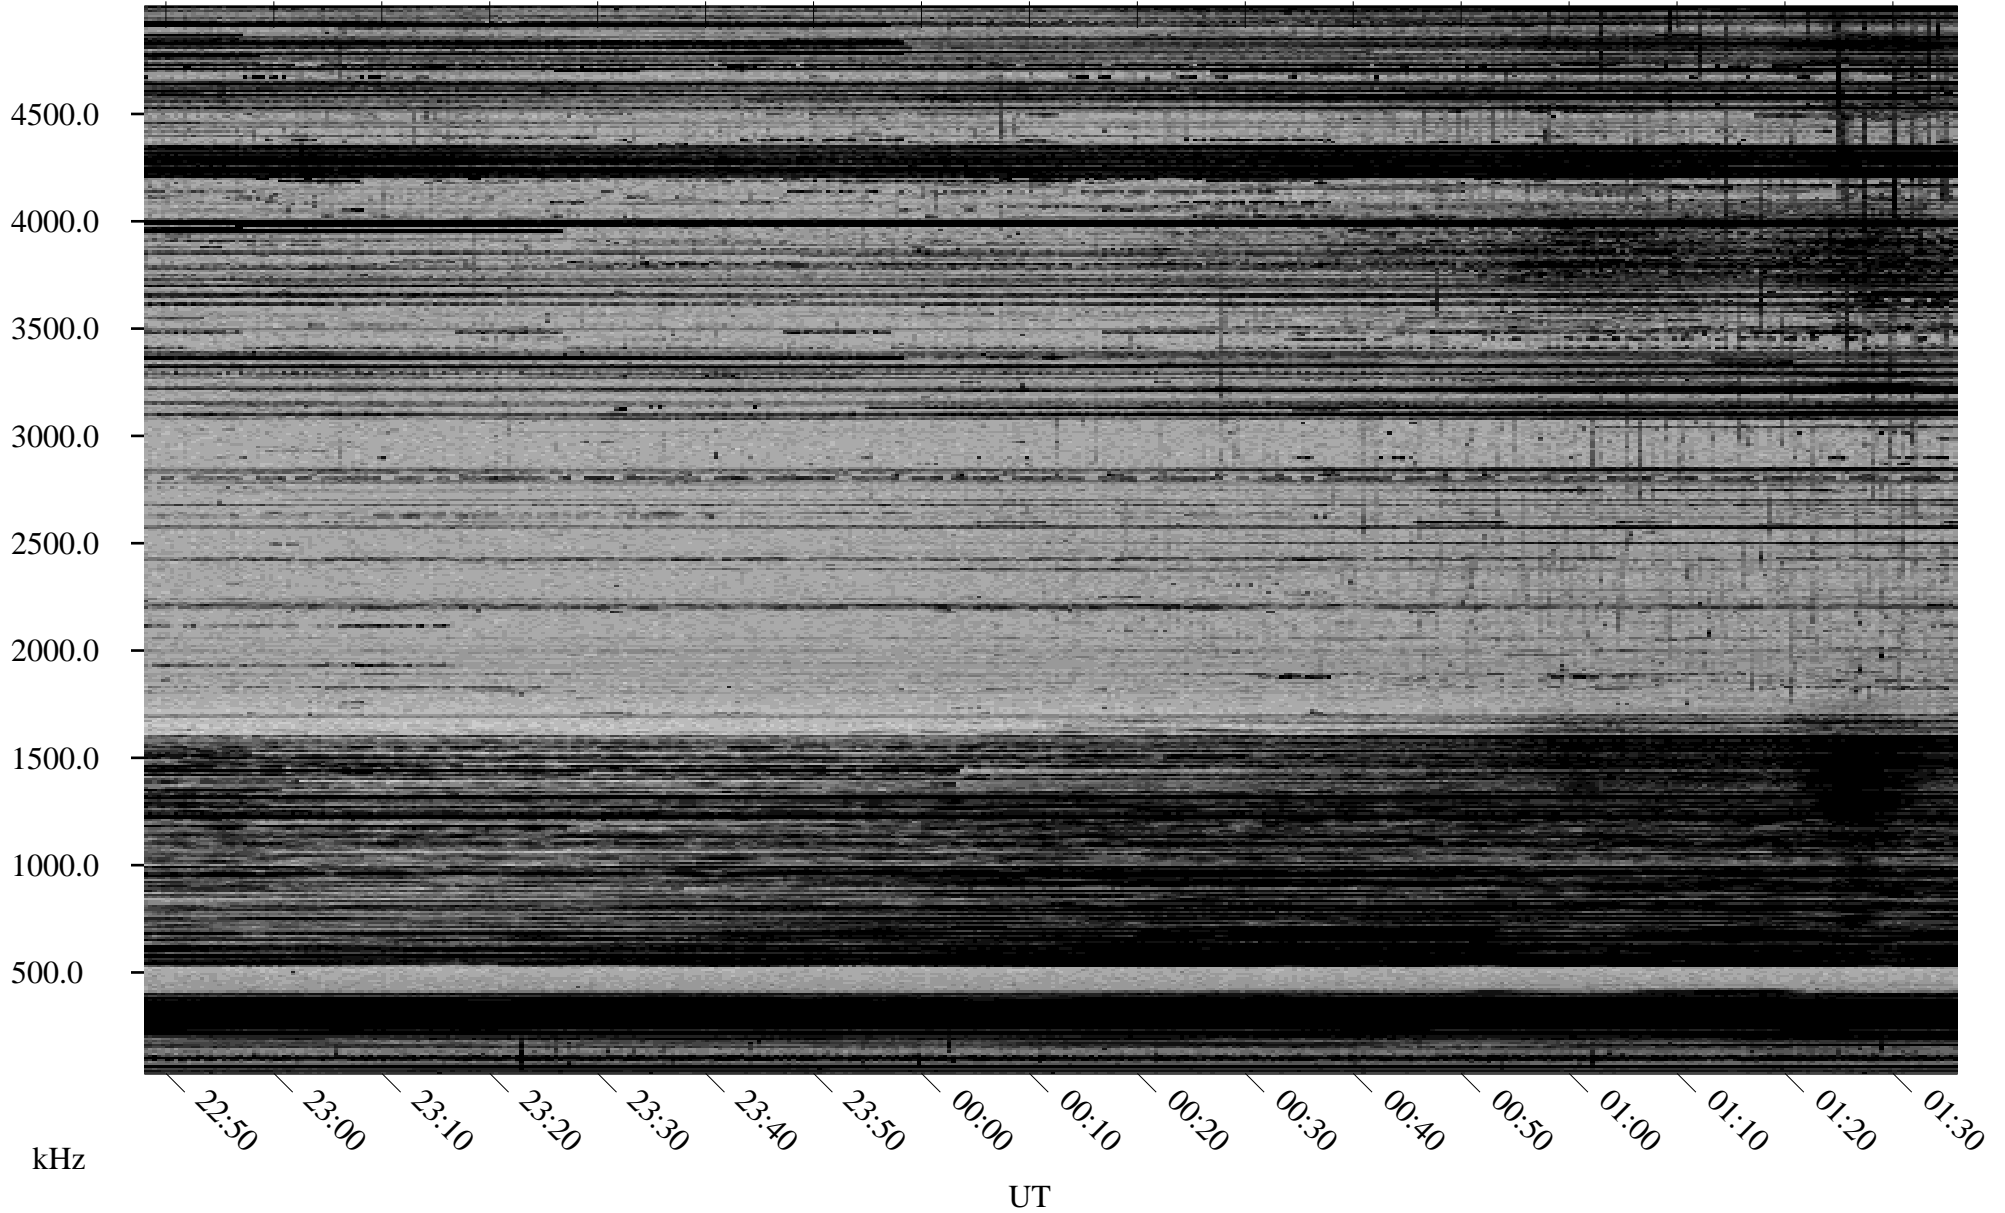

12/17/1998 Churchill, Manitoba

Linear Scale Black = 161 White = 15

ch983511.r00m max_12

Page 1

12/17/1998 Churchill, Manitoba

Linear Scale Black = 161 White = 15

ch98351l.r00m max_12

Page 2

12/18/1998 Churchill, Manitoba

Linear Scale Black = 161 White = 15

ch983511.r00m max_12

Page 3

12/18/1998 Churchill, Manitoba

Linear Scale Black = 161 White = 15

ch98351l.r00m max_12

Page 4

12/18/1998 Churchill, Manitoba

Linear Scale Black = 161 White = 15

ch98351l.r00m max_12

Page 5

12/18/1998 Churchill, Manitoba

Linear Scale Black = 161 White = 15

ch983511.r00m max_12

Page 6

12/18/1998 Churchill, Manitoba

Linear Scale Black = 161 White = 15

ch98351l.r00m max_12

Page 7

12/18/1998 Churchill, Manitoba

Linear Scale Black = 161 White = 15

ch983511.r00m max_12

Page 8