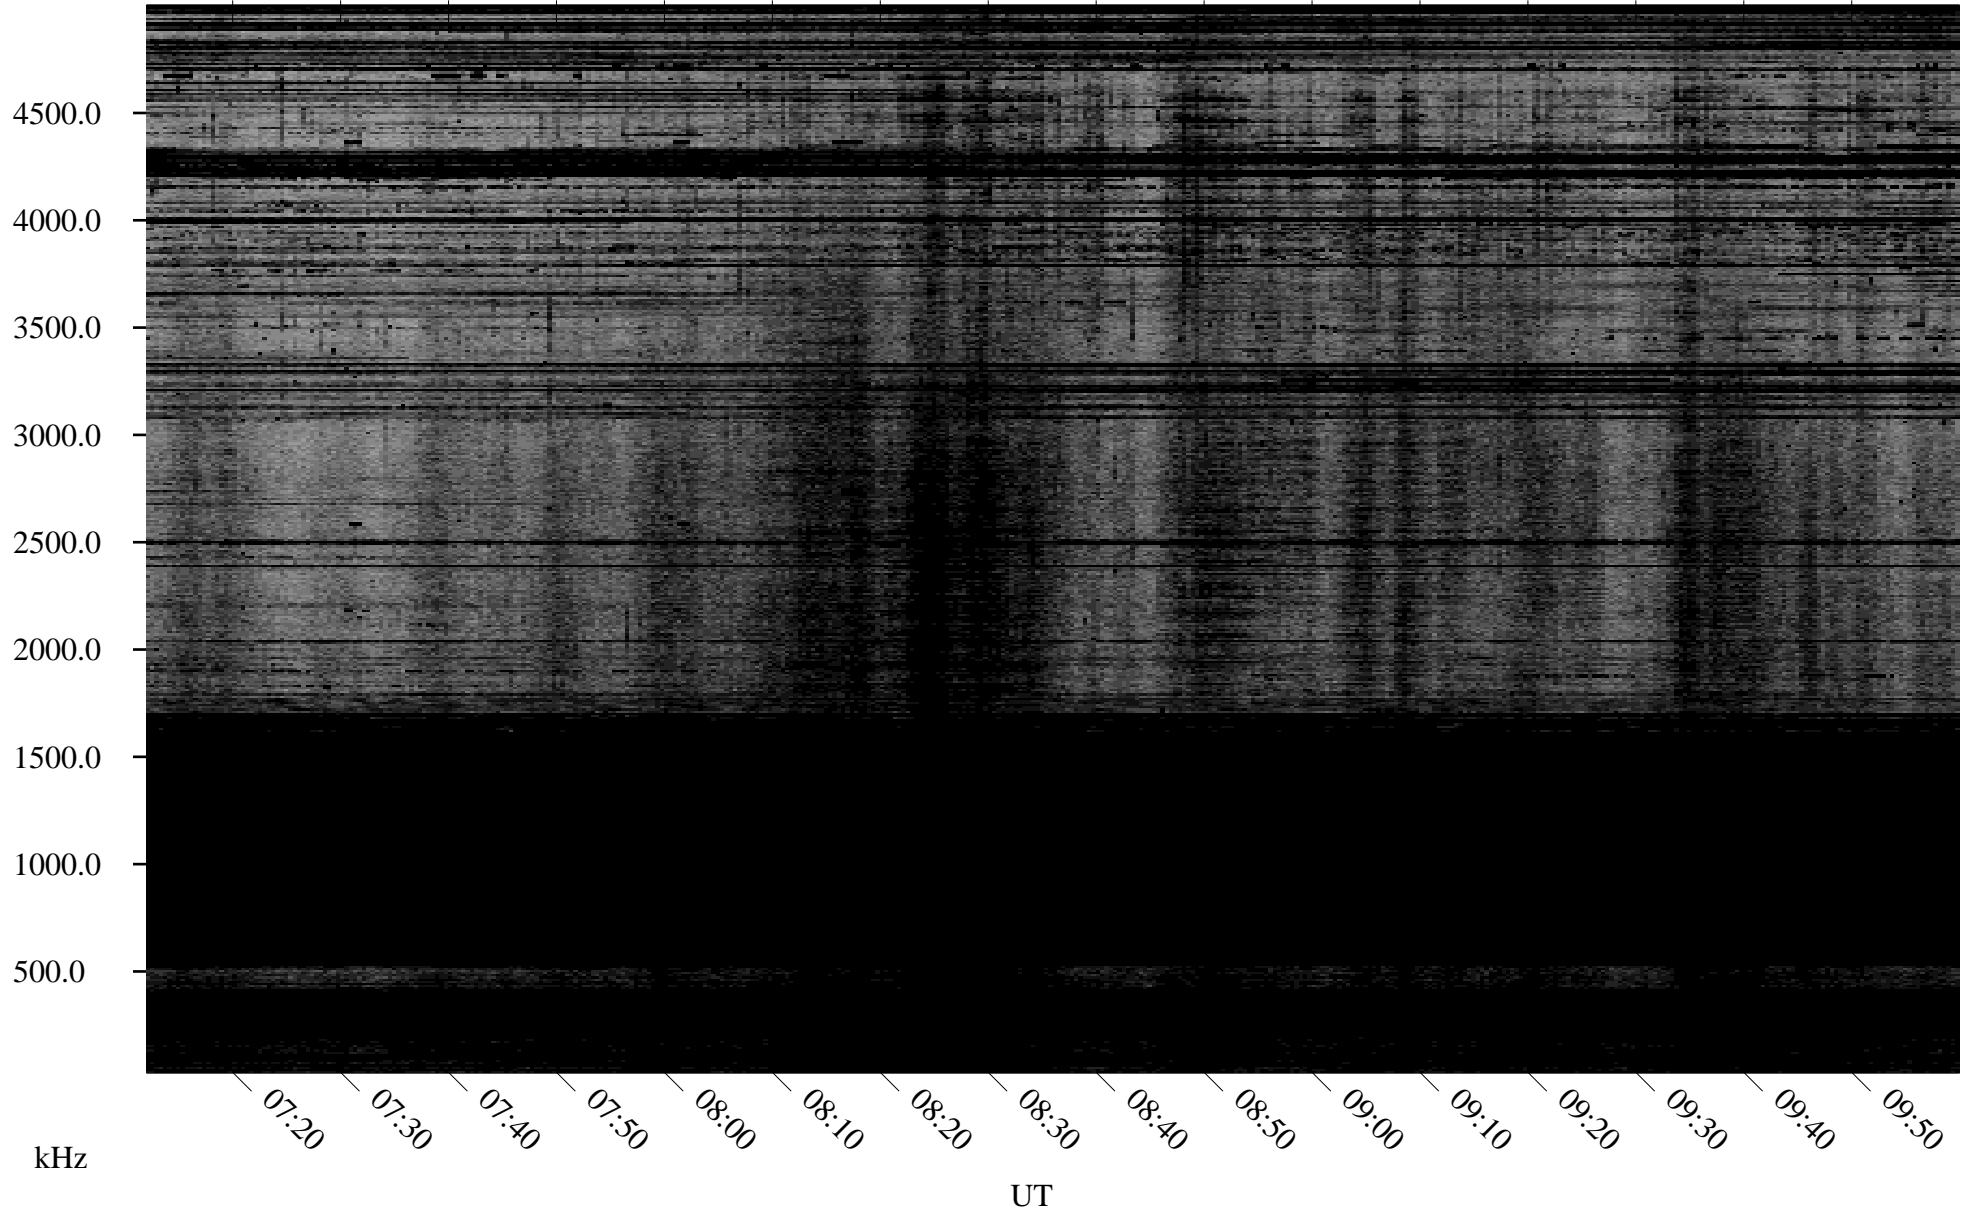

12/18/1998 Churchill, Manitoba

Linear Scale Black = 161 White = 15

ch98352l.r00m max_12

Page 1

12/18/1998 Churchill, Manitoba

Linear Scale Black = 161 White = 15

ch98352l.r00m max_12

Page 2

12/19/1998 Churchill, Manitoba

Linear Scale Black = 161 White = 15

ch98352l.r00m max_12

Page 3

12/19/1998 Churchill, Manitoba

Linear Scale Black = 161 White = 15

ch98352l.r00m max_12

Page 4

12/19/1998 Churchill, Manitoba

Linear Scale Black = 161 White = 15

ch98352l.r00m max_12

Page 5

12/19/1998 Churchill, Manitoba

Linear Scale Black = 161 White = 15

ch98352l.r00m max_12

Page 6

12/19/1998 Churchill, Manitoba

Linear Scale Black = 161 White = 15

ch98352l.r00m max_12

Page 7

12/19/1998 Churchill, Manitoba

Linear Scale Black = 161 White = 15

ch98352l.r00m max_12