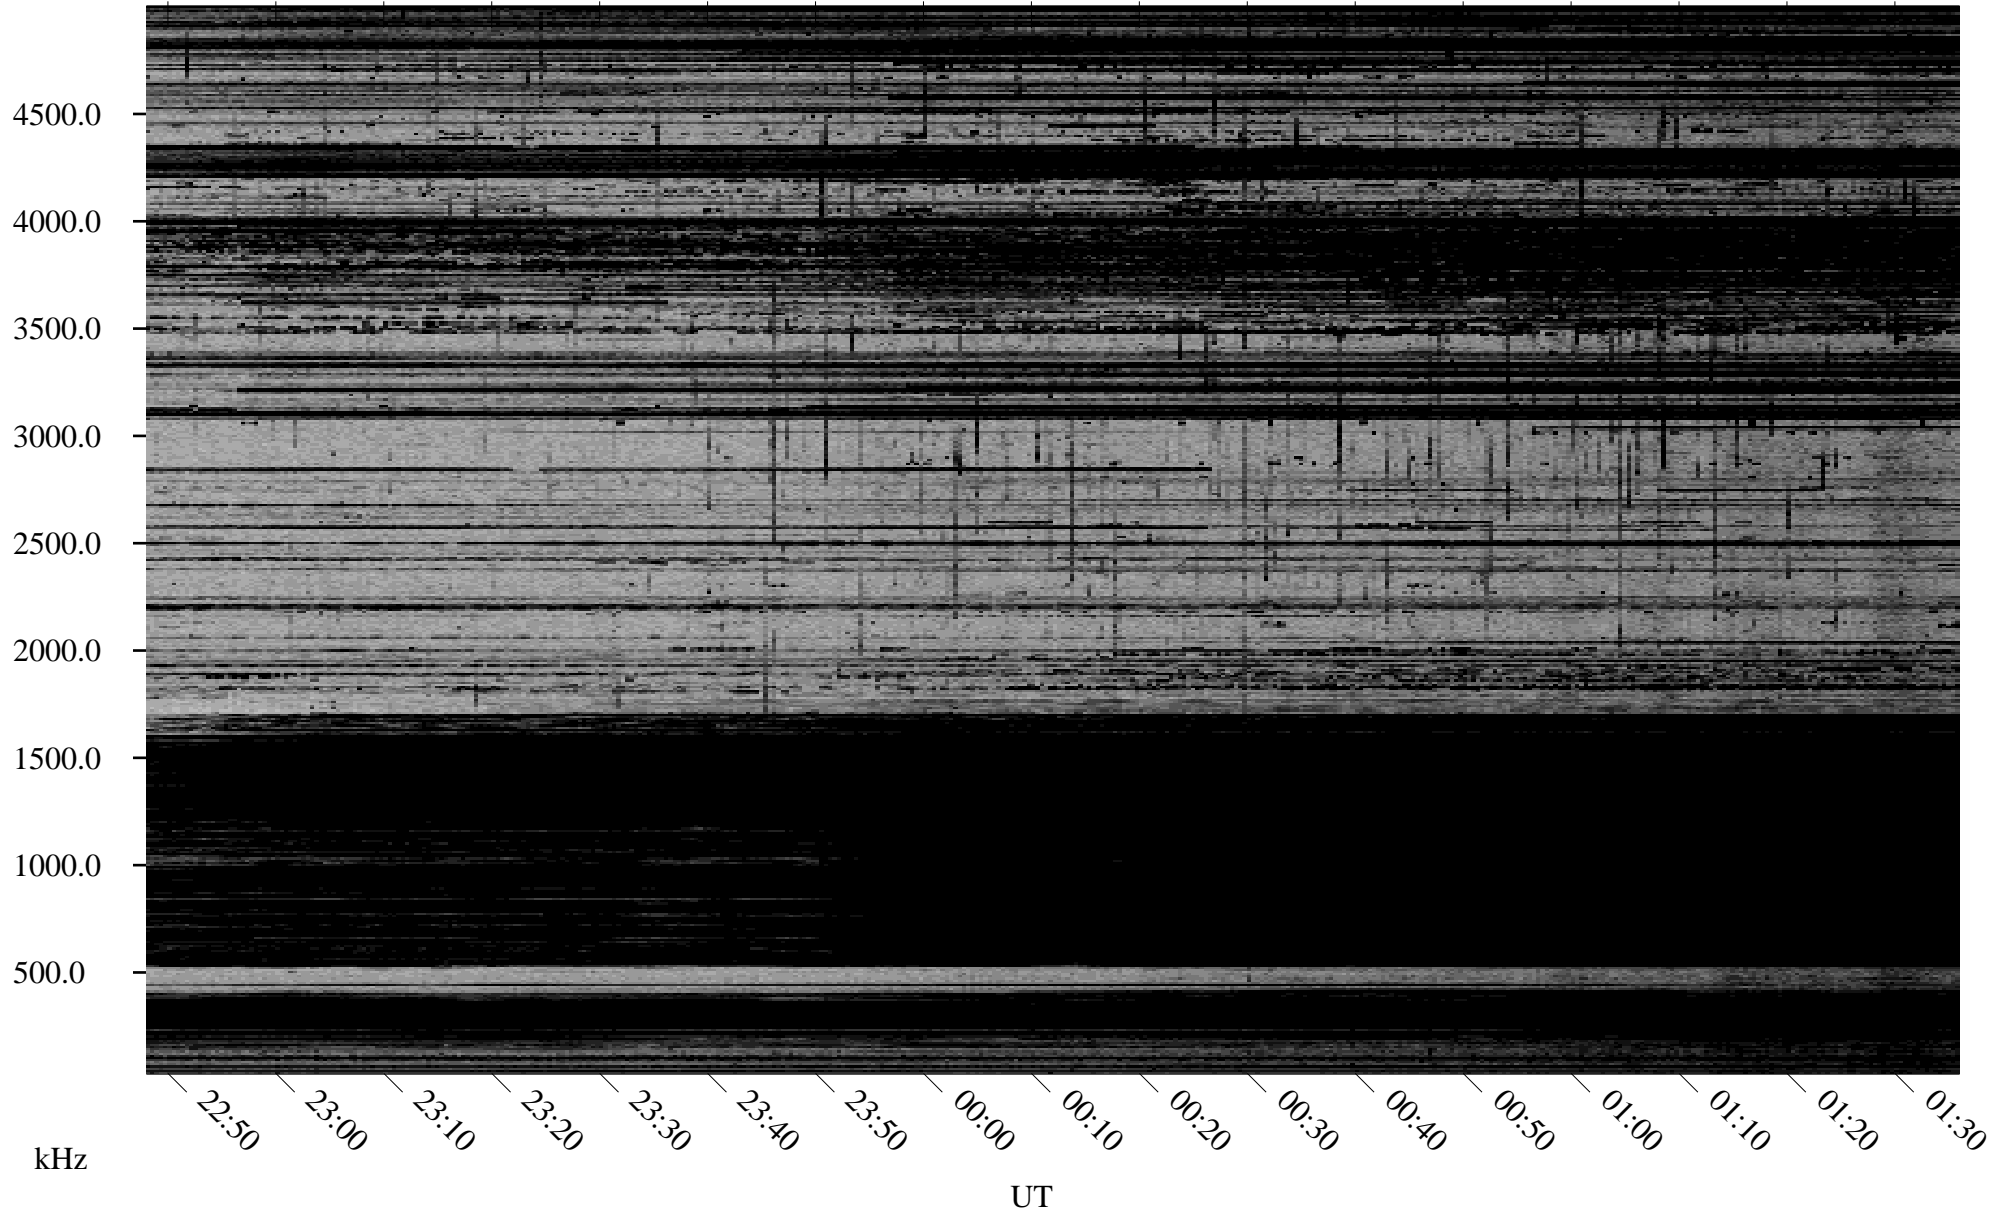

12/18/1998 Churchill, Manitoba

Linear Scale Black = 161 White = 15

ch98352l.r00m max_12

Page 1

12/18/1998 Churchill, Manitoba

Linear Scale Black = 161 White = 15

ch98352l.r00m max_12

Page 2

12/19/1998 Churchill, Manitoba

Linear Scale Black = 161 White = 15

ch98352l.r00m max_12

Page 3

12/19/1998 Churchill, Manitoba

Linear Scale Black = 161 White = 15

ch98352l.r00m max_12

Page 4

12/19/1998 Churchill, Manitoba

Linear Scale Black = 161 White = 15

ch98352l.r00m max_12

Page 5

12/19/1998 Churchill, Manitoba

Linear Scale Black = 161 White = 15

ch98352l.r00m max_12

Page 6

12/19/1998 Churchill, Manitoba

Linear Scale Black = 161 White = 15

ch98352l.r00m max_12

Page 7

12/19/1998 Churchill, Manitoba

Linear Scale Black = 161 White = 15

ch98352l.r00m max_12