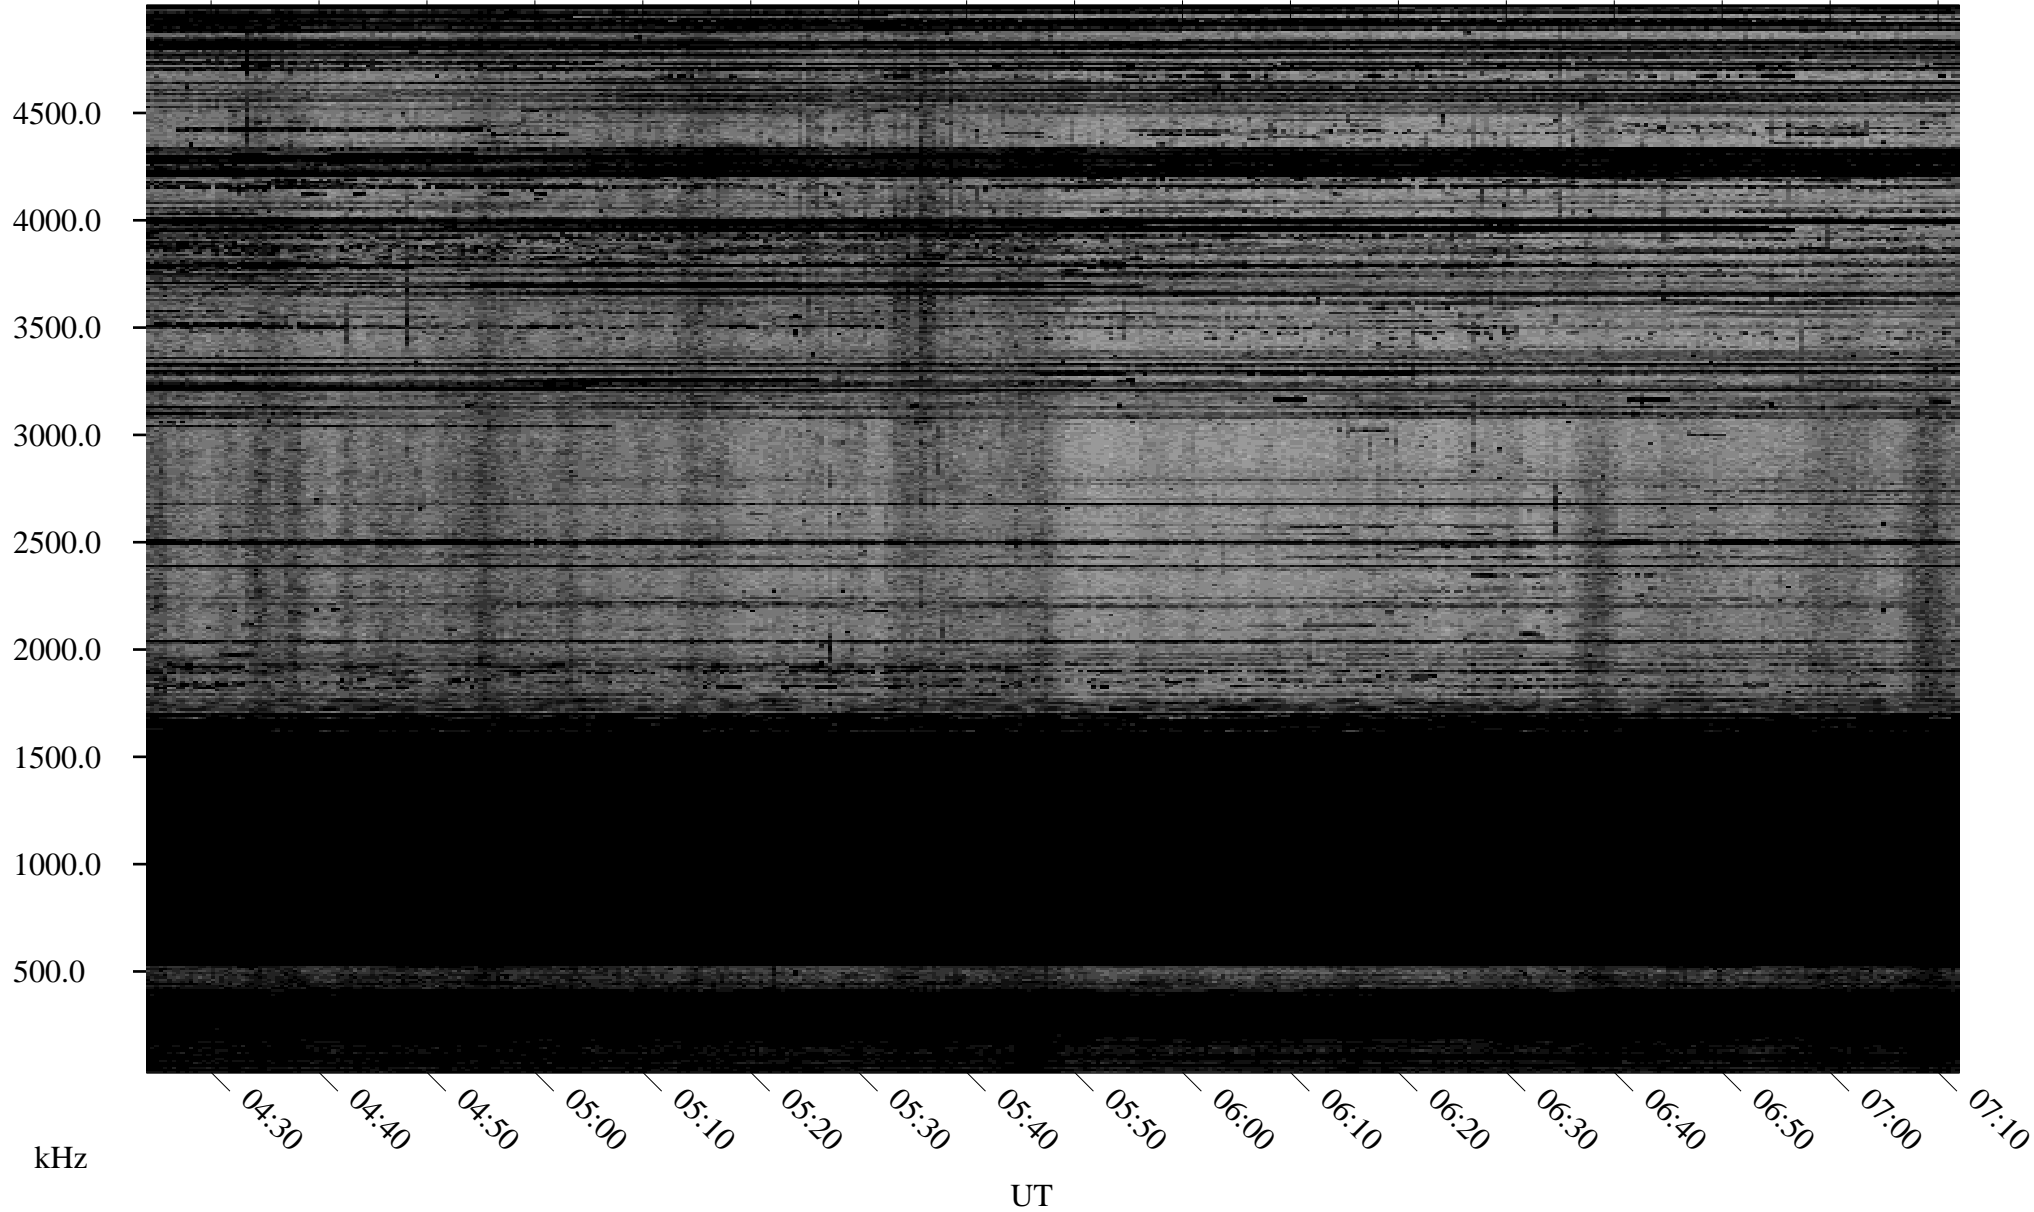

12/18/1998 Churchill, Manitoba

Linear Scale Black = 161 White = 15

ch98352l.r00m max_12

Page 1

12/18/1998 Churchill, Manitoba

Linear Scale Black = 161 White = 15

ch98352l.r00m max_12

Page 2

12/19/1998 Churchill, Manitoba

Linear Scale Black = 161 White = 15

ch98352l.r00m max_12

Page 3

12/19/1998 Churchill, Manitoba

Linear Scale Black = 161 White = 15

ch98352l.r00m max_12

Page 4

12/19/1998 Churchill, Manitoba

Linear Scale Black = 161 White = 15

ch98352l.r00m max_12

Page 5

12/19/1998 Churchill, Manitoba

Linear Scale Black = 161 White = 15

ch98352l.r00m max_12

Page 6

12/19/1998 Churchill, Manitoba

Linear Scale Black = 161 White = 15

ch98352l.r00m max_12

Page 7

12/19/1998 Churchill, Manitoba

Linear Scale Black = 161 White = 15

ch98352l.r00m max_12