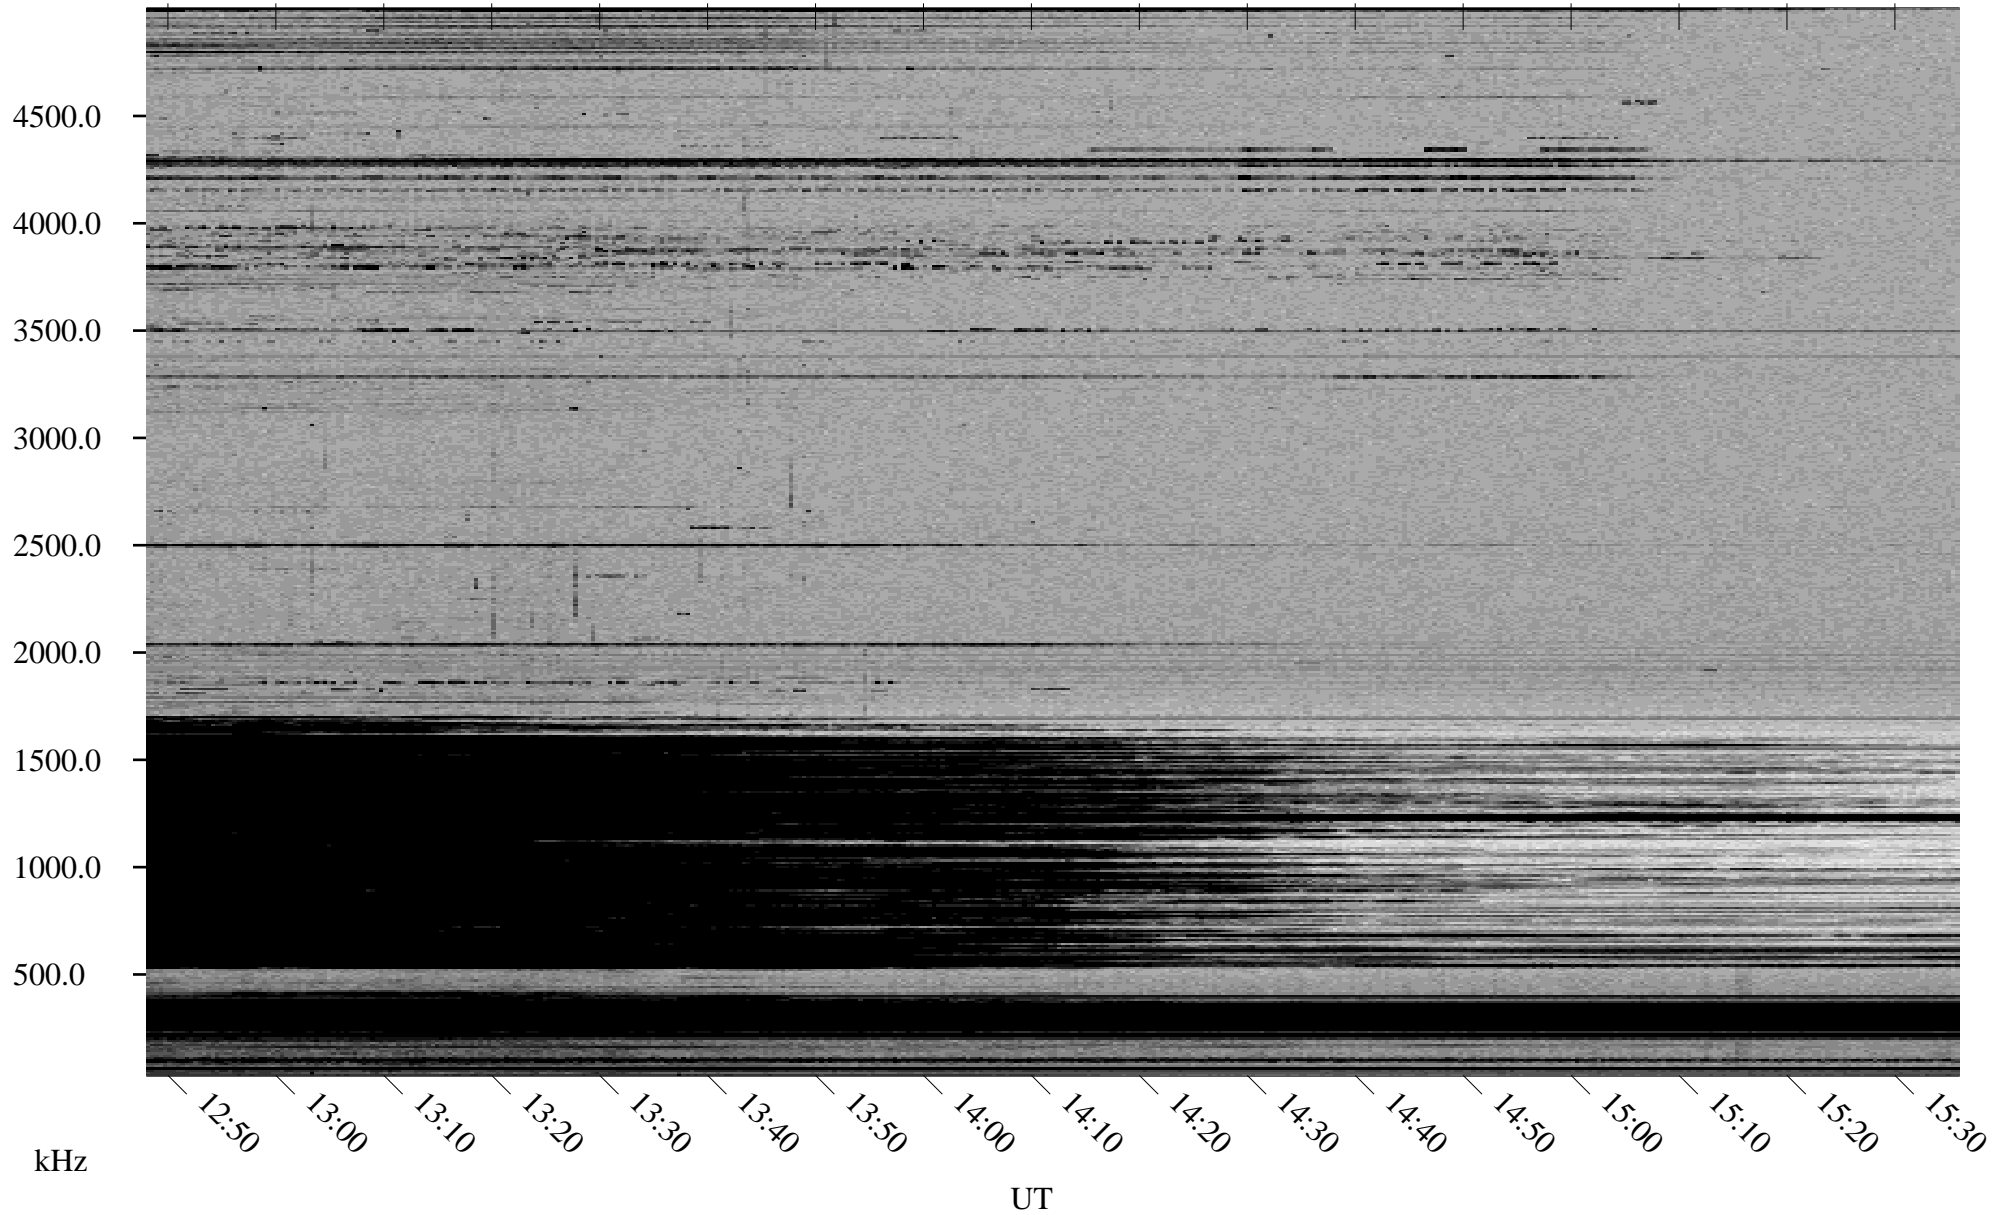

12/18/1998 Churchill, Manitoba

Linear Scale Black = 161 White = 15

ch98352l.r00m max_12

Page 1

12/18/1998 Churchill, Manitoba

Linear Scale Black = 161 White = 15

ch98352l.r00m max_12

Page 2

12/19/1998 Churchill, Manitoba

Linear Scale Black = 161 White = 15

ch98352l.r00m max_12

Page 3

12/19/1998 Churchill, Manitoba

Linear Scale Black = 161 White = 15

ch98352l.r00m max_12

Page 4

12/19/1998 Churchill, Manitoba

Linear Scale Black = 161 White = 15

ch98352l.r00m max_12

Page 5

12/19/1998 Churchill, Manitoba

Linear Scale Black = 161 White = 15

ch98352l.r00m max_12

Page 6

12/19/1998 Churchill, Manitoba

Linear Scale Black = 161 White = 15

ch98352l.r00m max_12

Page 7

12/19/1998 Churchill, Manitoba

Linear Scale Black = 161 White = 15

ch98352l.r00m max_12