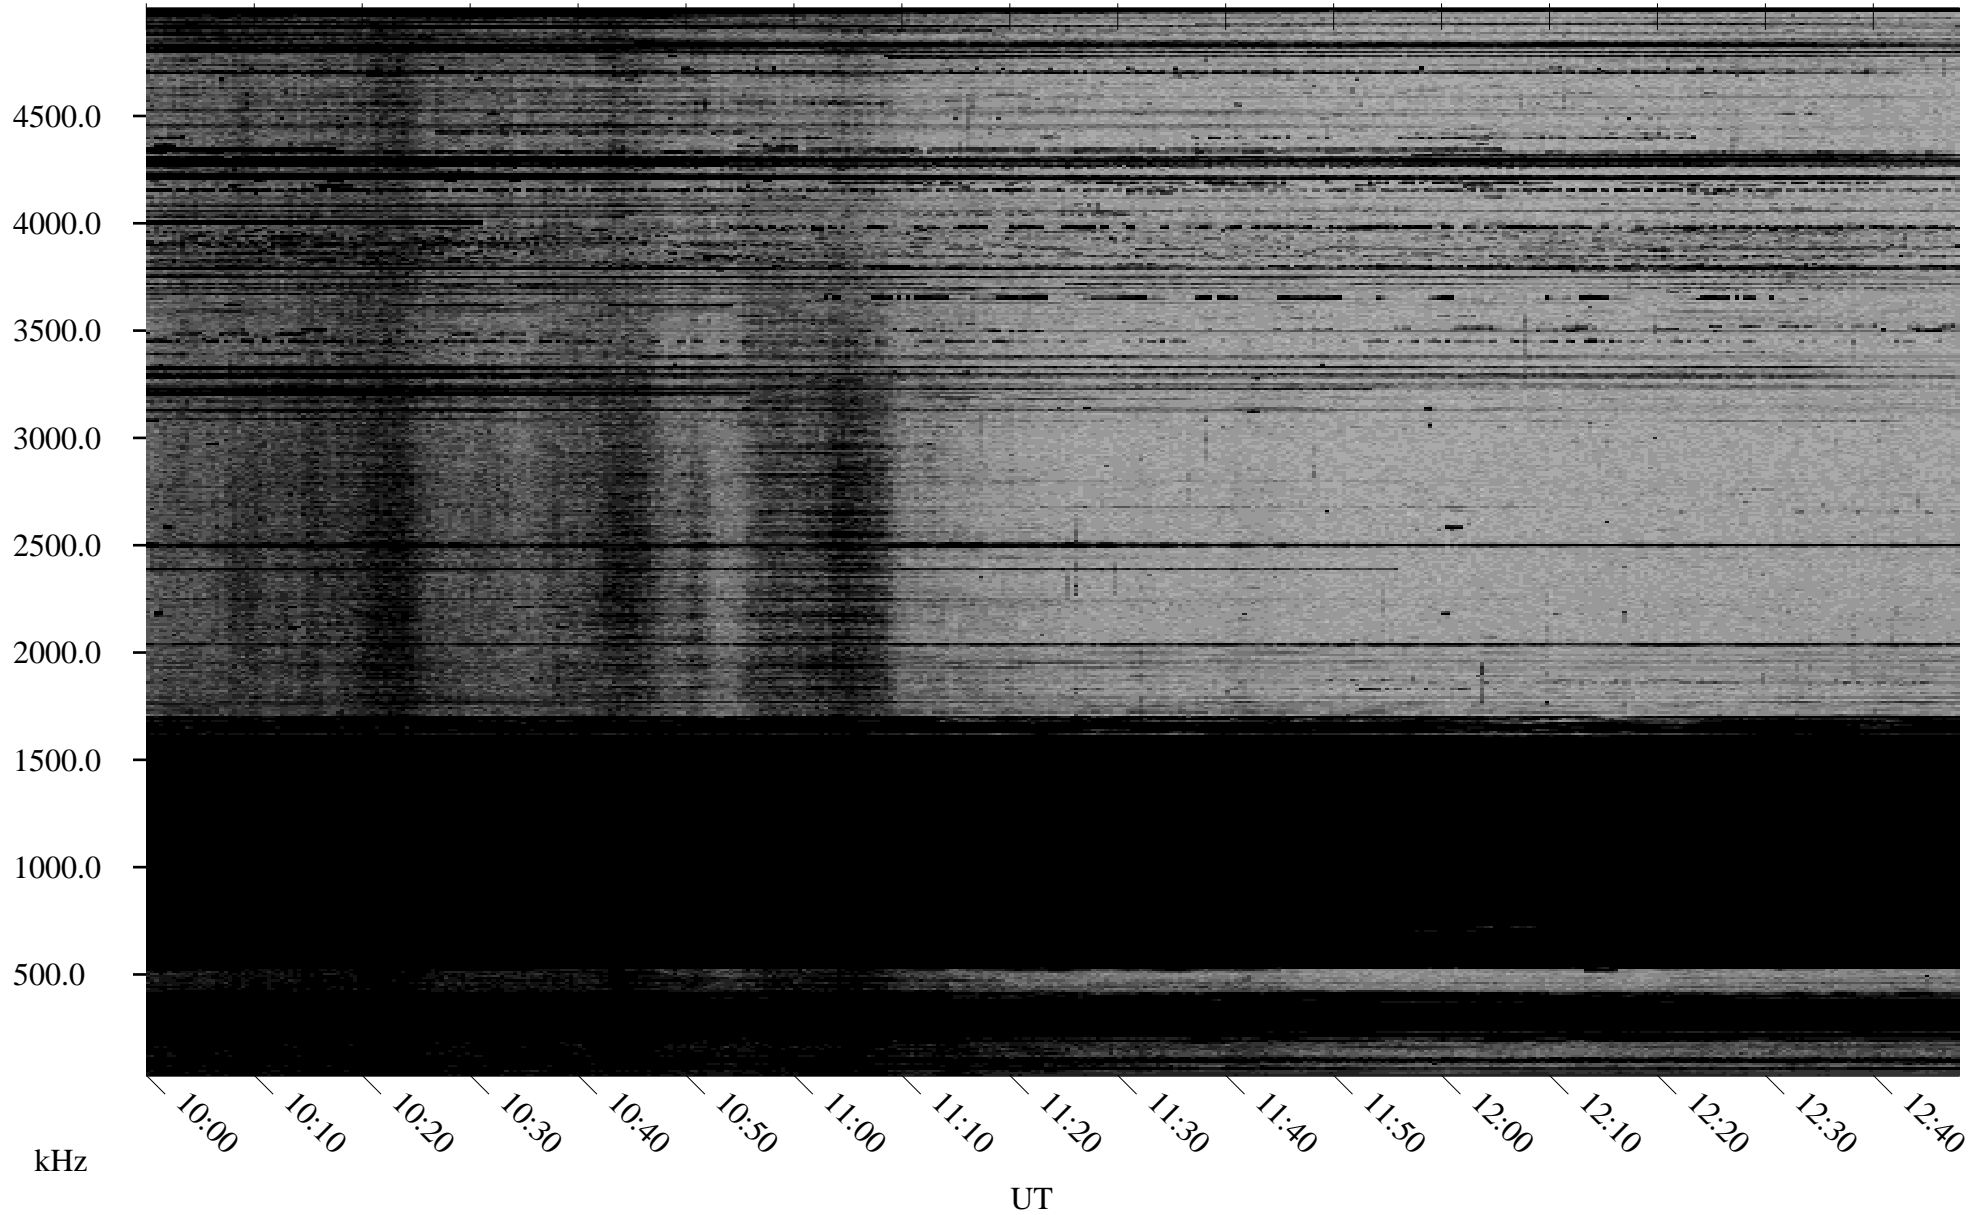

12/18/1998 Churchill, Manitoba

Linear Scale Black = 161 White = 15

ch98352l.r00m max_12

Page 1

12/18/1998 Churchill, Manitoba

Linear Scale Black = 161 White = 15

ch98352l.r00m max_12

Page 2

12/19/1998 Churchill, Manitoba

Linear Scale Black = 161 White = 15

ch98352l.r00m max_12

Page 3

12/19/1998 Churchill, Manitoba

Linear Scale Black = 161 White = 15

ch98352l.r00m max_12

Page 4

12/19/1998 Churchill, Manitoba

Linear Scale Black = 161 White = 15

ch98352l.r00m max_12

Page 5

12/19/1998 Churchill, Manitoba

Linear Scale Black = 161 White = 15

ch98352l.r00m max_12

Page 6

12/19/1998 Churchill, Manitoba

Linear Scale Black = 161 White = 15

ch98352l.r00m max_12

Page 7

12/19/1998 Churchill, Manitoba

Linear Scale Black = 161 White = 15

ch98352l.r00m max_12