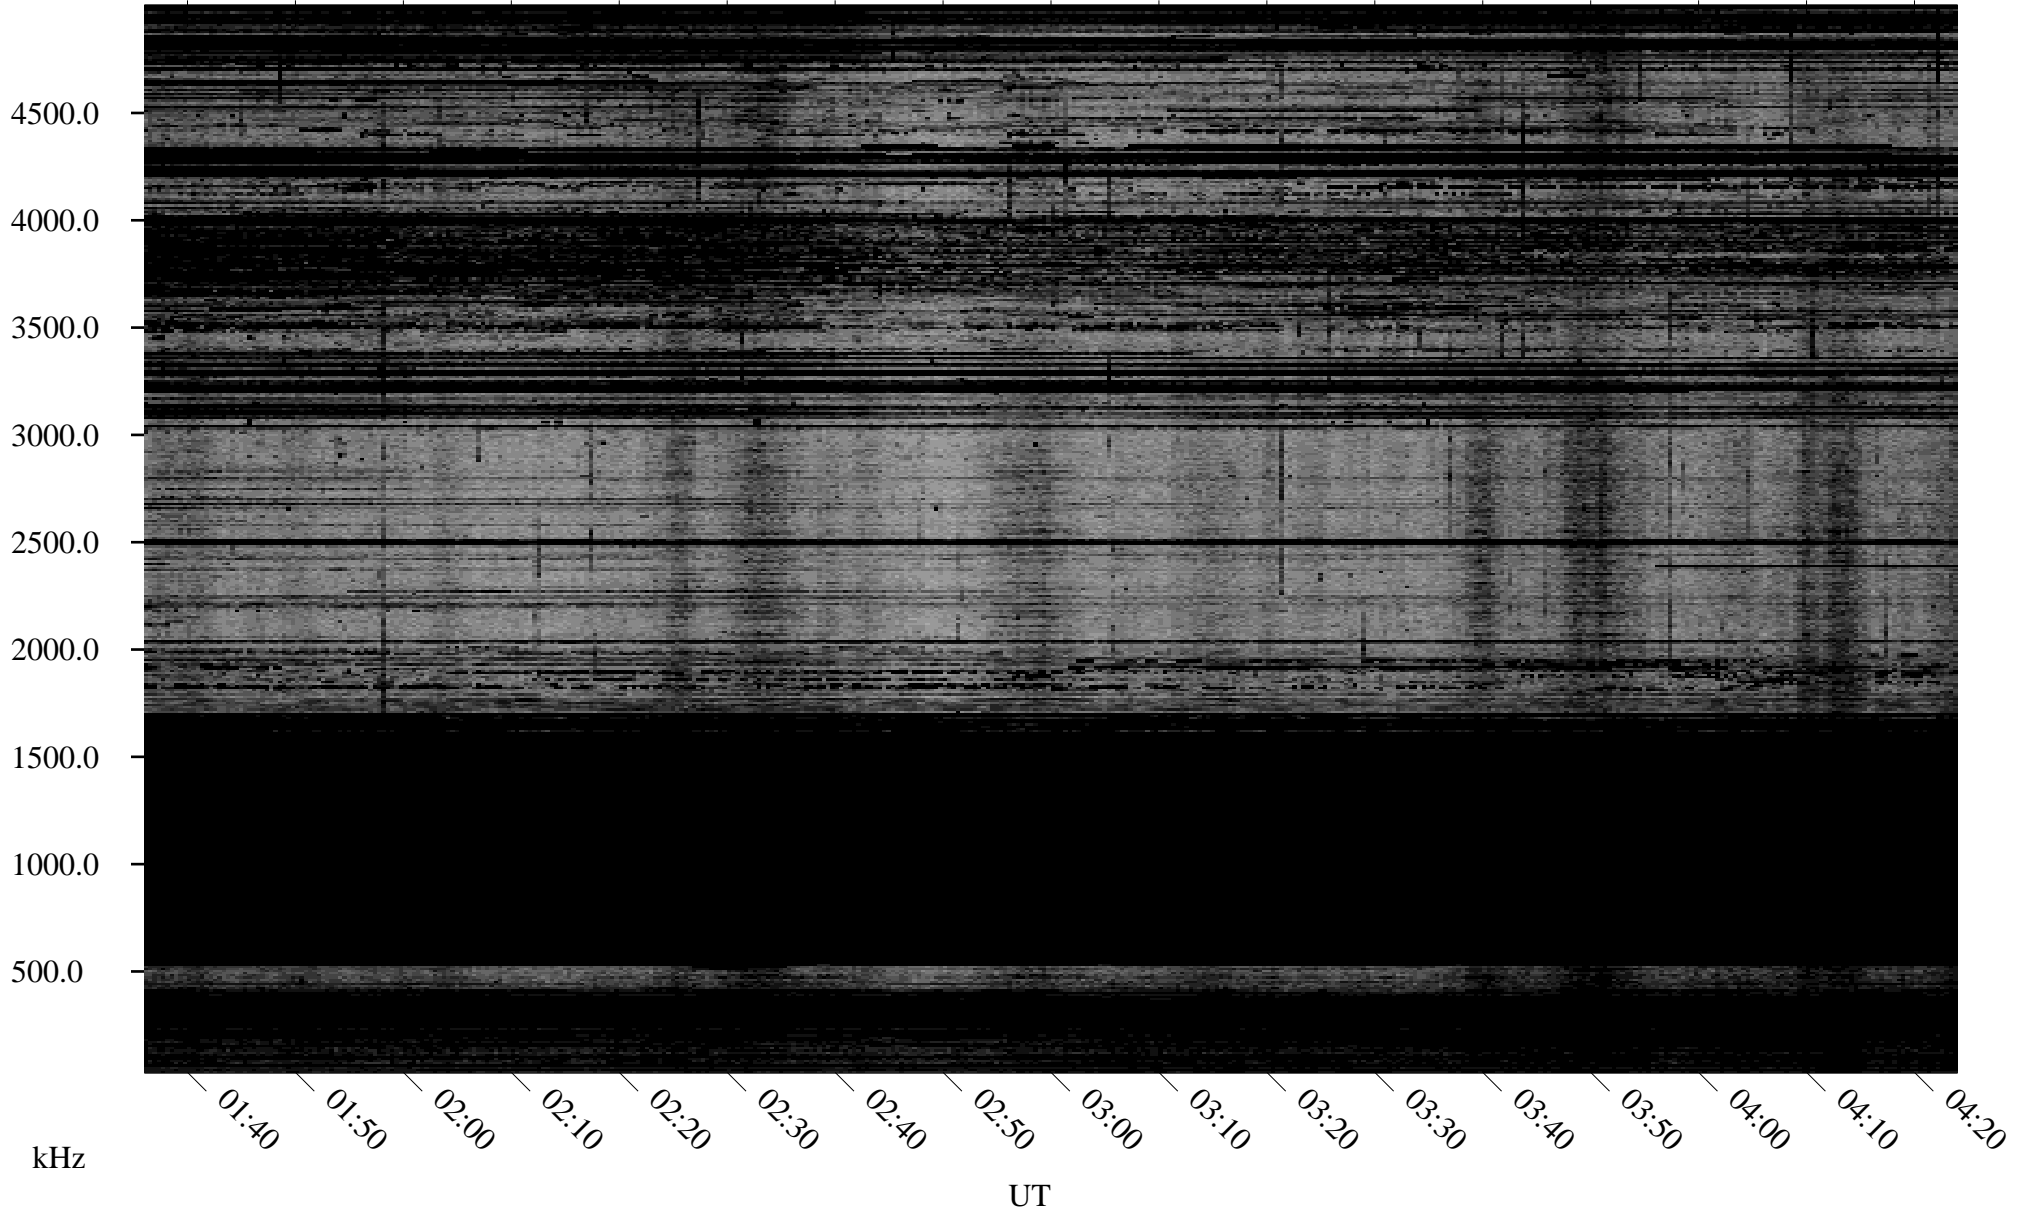

12/18/1998 Churchill, Manitoba

Linear Scale Black = 161 White = 15

ch98352l.r00m max_12

Page 1

12/18/1998 Churchill, Manitoba

Linear Scale Black = 161 White = 15

ch98352l.r00m max_12

Page 2

12/19/1998 Churchill, Manitoba

Linear Scale Black = 161 White = 15

ch98352l.r00m max_12

Page 3

12/19/1998 Churchill, Manitoba

Linear Scale Black = 161 White = 15

ch98352l.r00m max_12

Page 4

12/19/1998 Churchill, Manitoba

Linear Scale Black = 161 White = 15

ch98352l.r00m max_12

Page 5

12/19/1998 Churchill, Manitoba

Linear Scale Black = 161 White = 15

ch98352l.r00m max_12

Page 6

12/19/1998 Churchill, Manitoba

Linear Scale Black = 161 White = 15

ch98352l.r00m max_12

Page 7

12/19/1998 Churchill, Manitoba

Linear Scale Black = 161 White = 15

ch98352l.r00m max_12