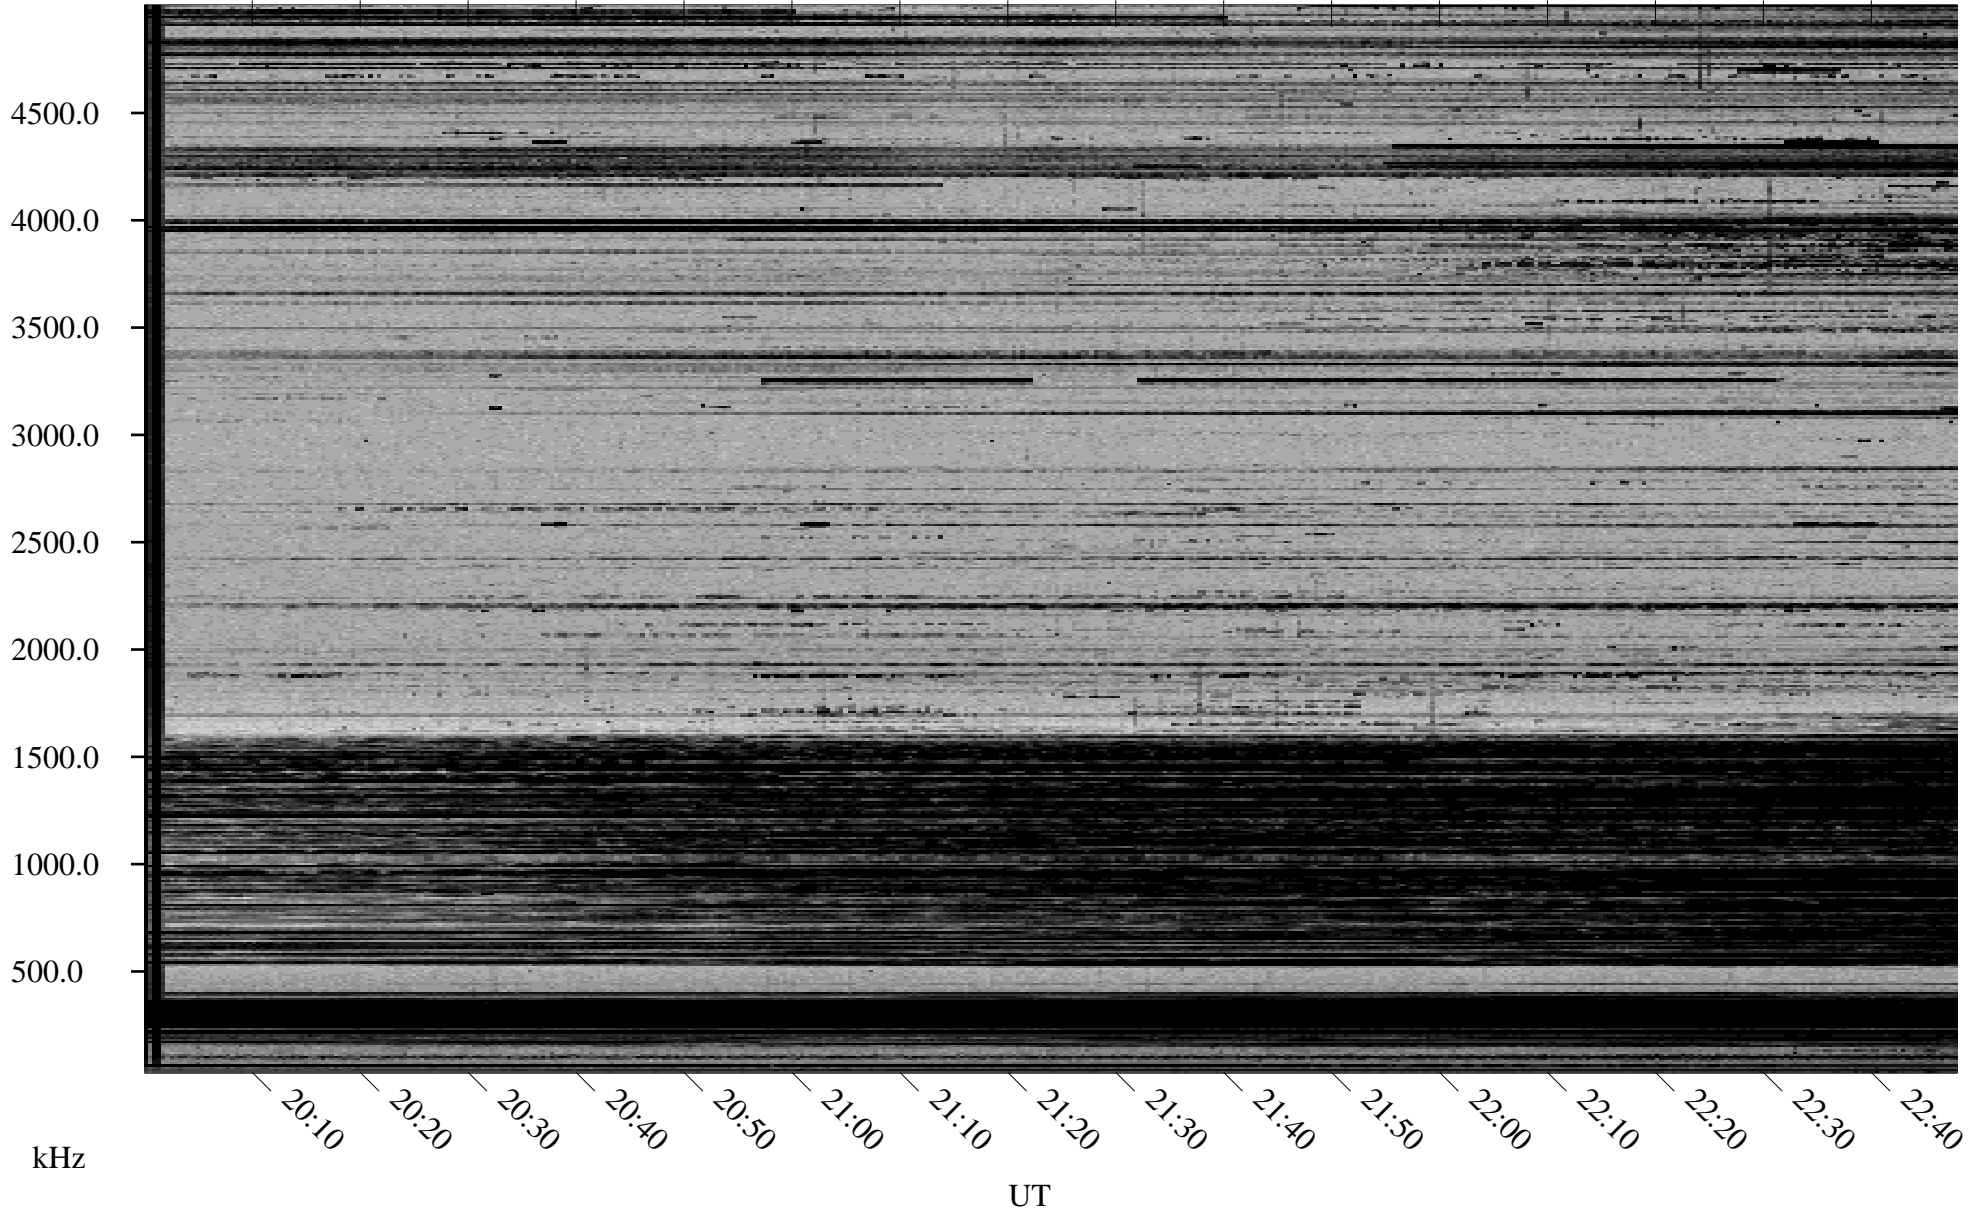

12/18/1998 Churchill, Manitoba

Linear Scale Black = 161 White = 15

ch98352l.r00m max_12

Page 1

12/18/1998 Churchill, Manitoba

Linear Scale Black = 161 White = 15

ch98352l.r00m max_12

Page 2

12/19/1998 Churchill, Manitoba

Linear Scale Black = 161 White = 15

ch98352l.r00m max_12

Page 3

12/19/1998 Churchill, Manitoba

Linear Scale Black = 161 White = 15

ch98352l.r00m max_12

Page 4

12/19/1998 Churchill, Manitoba

Linear Scale Black = 161 White = 15

ch98352l.r00m max_12

Page 5

12/19/1998 Churchill, Manitoba

Linear Scale Black = 161 White = 15

ch98352l.r00m max_12

Page 6

12/19/1998 Churchill, Manitoba

Linear Scale Black = 161 White = 15

ch98352l.r00m max_12

Page 7

12/19/1998 Churchill, Manitoba

Linear Scale Black = 161 White = 15

ch98352l.r00m max_12