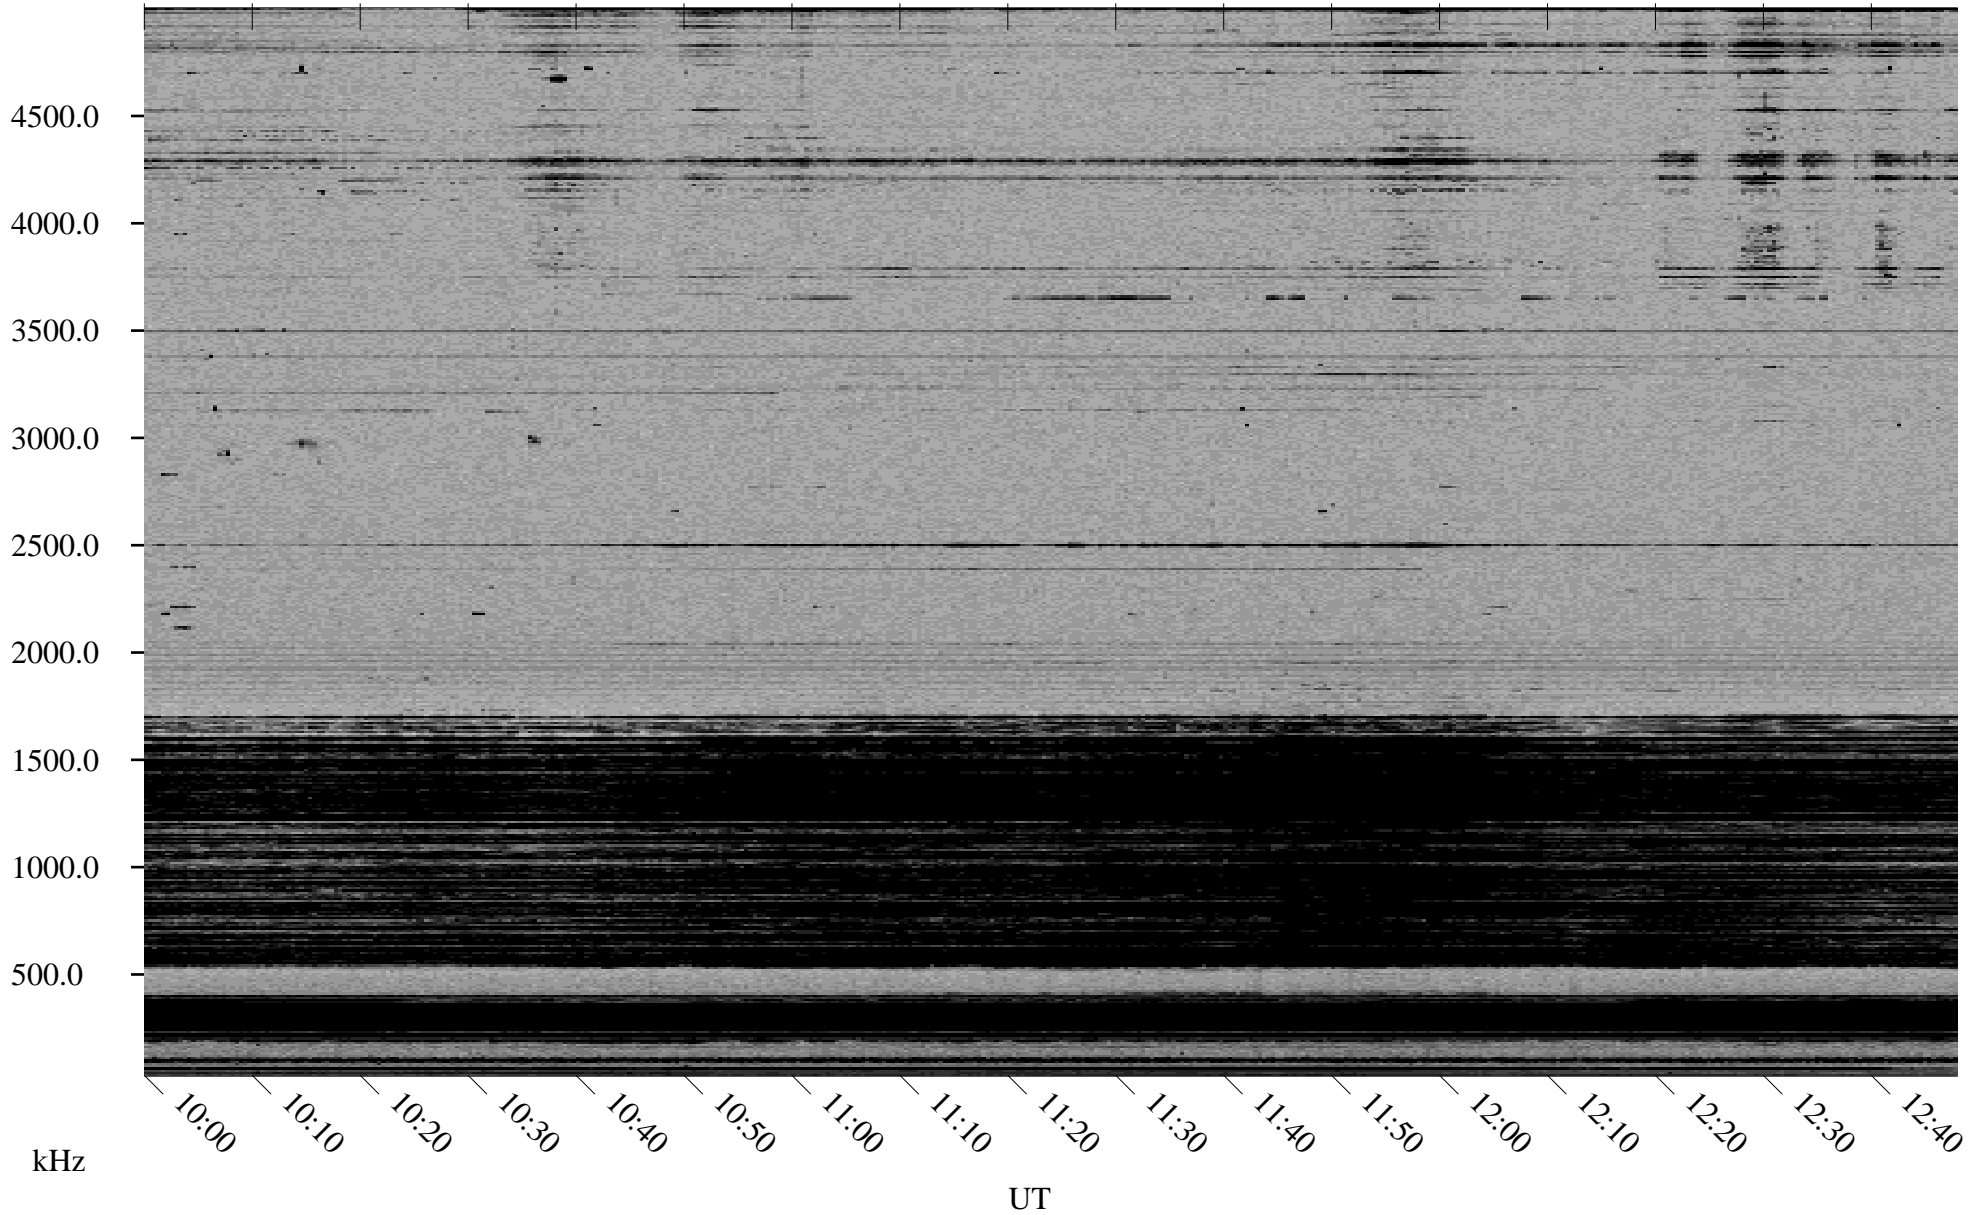

12/19/1998 Churchill, Manitoba

Linear Scale Black = 161 White = 15

ch98353l.r00m max_12

Page 1

12/19/1998 Churchill, Manitoba

Linear Scale Black = 161 White = 15

ch98353l.r00m max_12

Page 2

12/20/1998 Churchill, Manitoba

Linear Scale Black = 161 White = 15

ch98353l.r00m max_12

Page 3

12/20/1998 Churchill, Manitoba

Linear Scale Black = 161 White = 15

ch98353l.r00m max_12

Page 4

12/20/1998 Churchill, Manitoba

Linear Scale Black = 161 White = 15

ch98353l.r00m max_12

Page 5

12/20/1998 Churchill, Manitoba

Linear Scale Black = 161 White = 15

ch98353l.r00m max_12

Page 6

12/20/1998 Churchill, Manitoba

Linear Scale Black = 161 White = 15

ch98353l.r00m max_12

Page 7

12/20/1998 Churchill, Manitoba

Linear Scale Black = 161 White = 15

ch98353l.r00m max_12