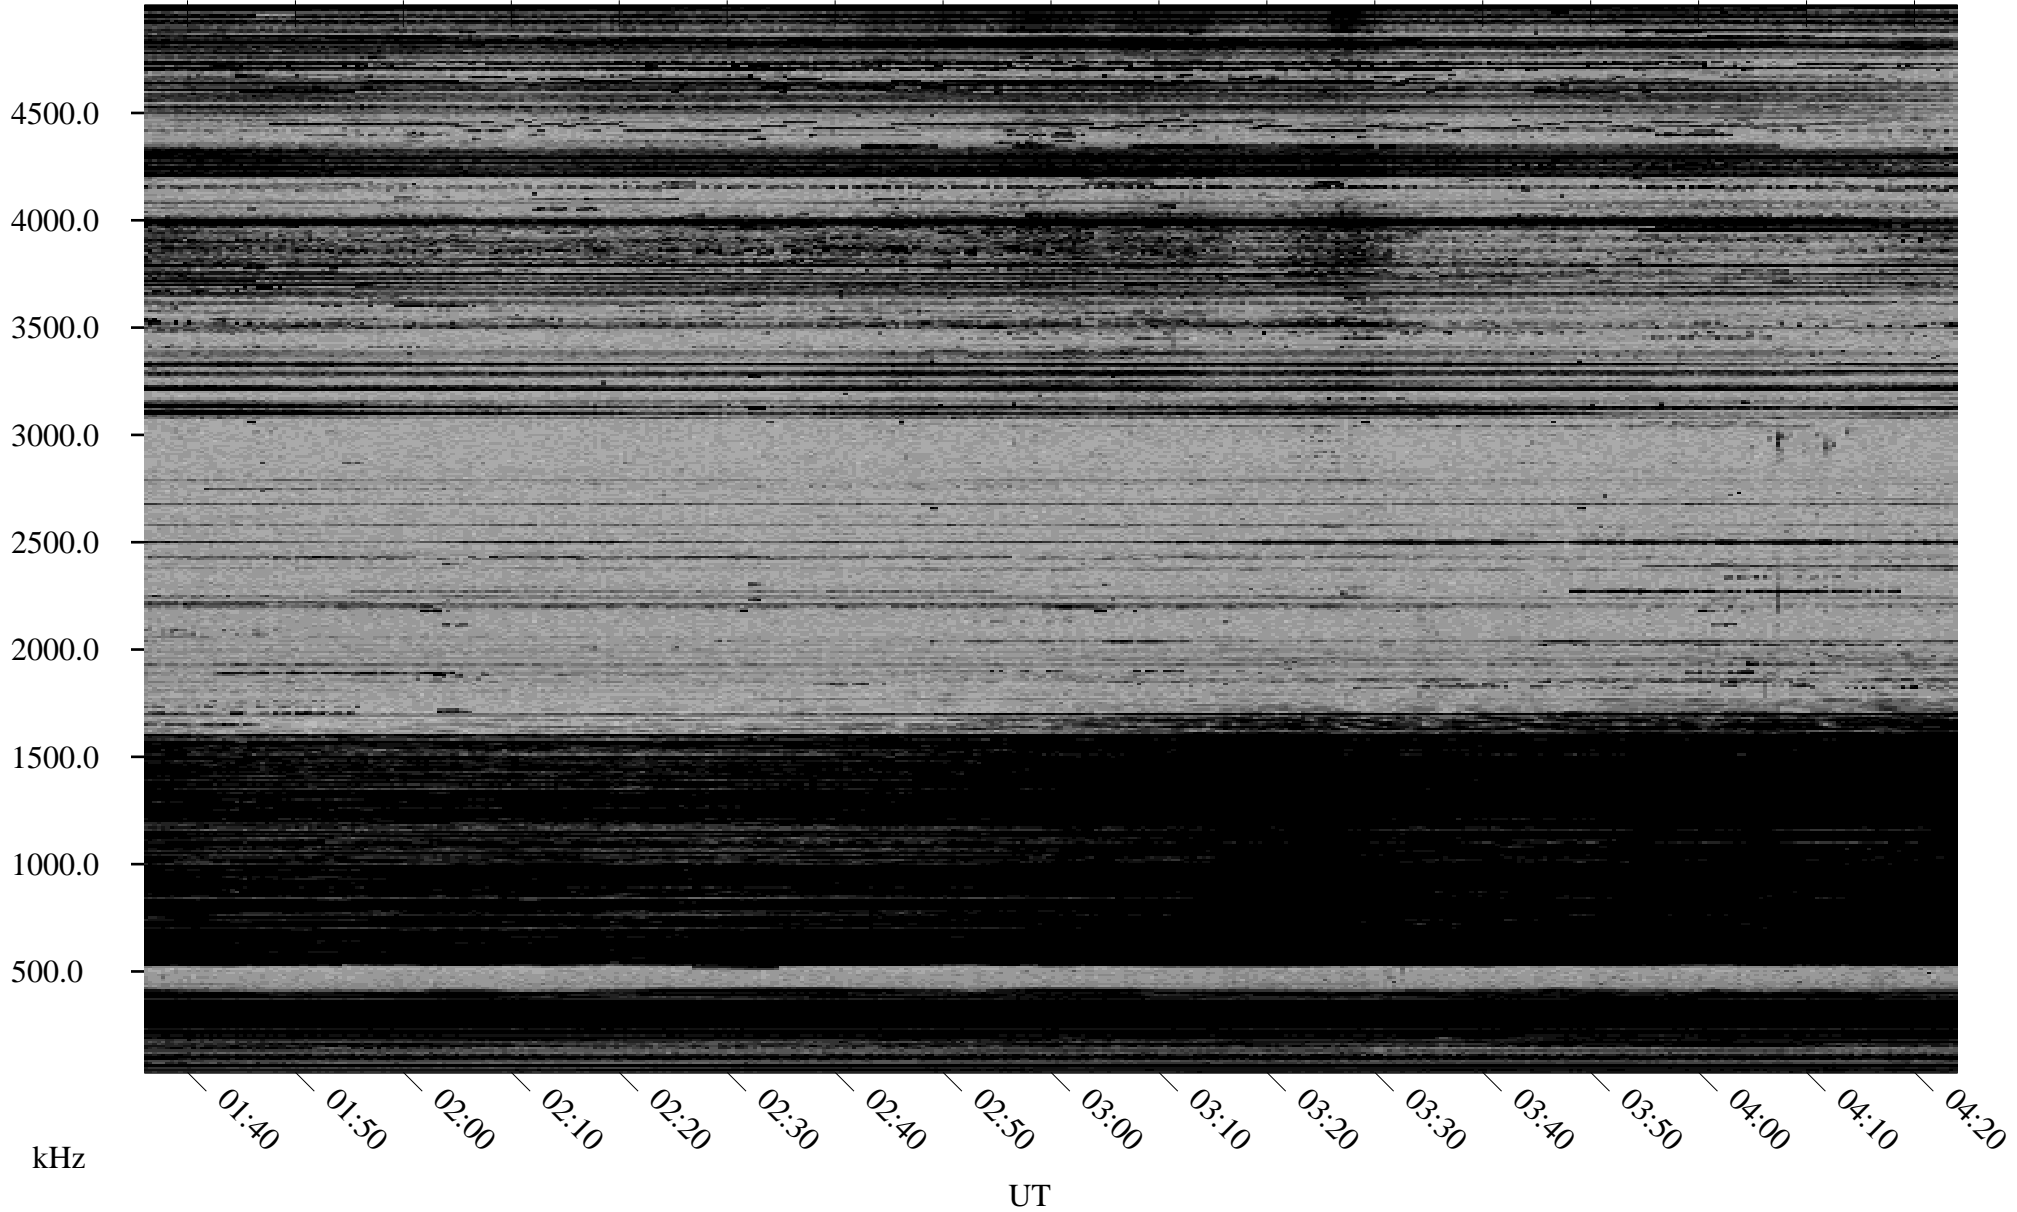

12/19/1998 Churchill, Manitoba

Linear Scale Black = 161 White = 15

ch98353l.r00m max_12

Page 1

12/19/1998 Churchill, Manitoba

Linear Scale Black = 161 White = 15

ch98353l.r00m max_12

Page 2

12/20/1998 Churchill, Manitoba

Linear Scale Black = 161 White = 15

ch98353l.r00m max_12

Page 3

12/20/1998 Churchill, Manitoba

Linear Scale Black = 161 White = 15

ch98353l.r00m max_12

Page 4

12/20/1998 Churchill, Manitoba

Linear Scale Black = 161 White = 15

ch98353l.r00m max_12

Page 5

12/20/1998 Churchill, Manitoba

Linear Scale Black = 161 White = 15

ch98353l.r00m max_12

Page 6

12/20/1998 Churchill, Manitoba

Linear Scale Black = 161 White = 15

ch98353l.r00m max_12

Page 7

12/20/1998 Churchill, Manitoba

Linear Scale Black = 161 White = 15

ch98353l.r00m max_12