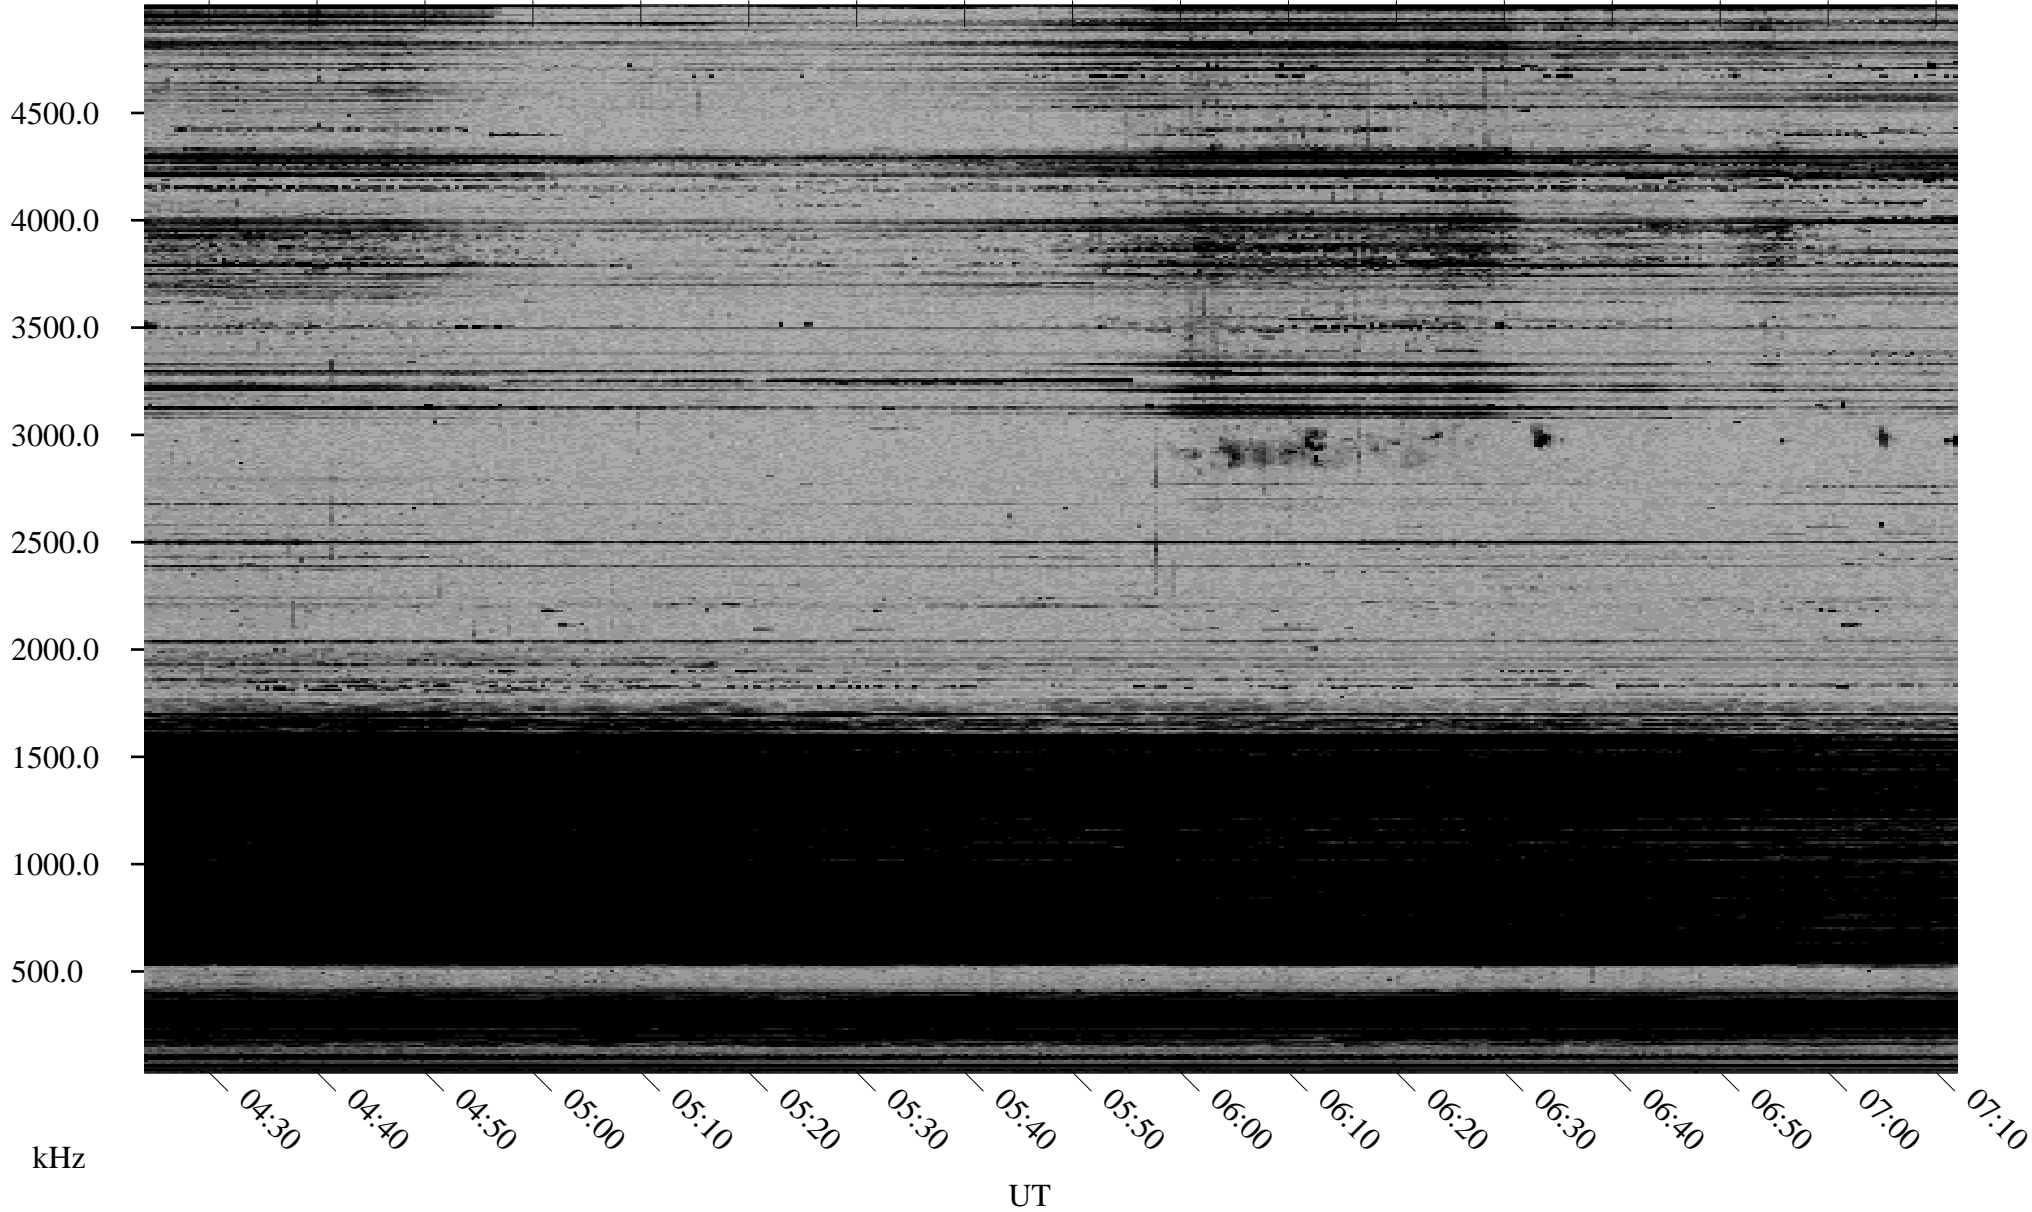

12/19/1998 Churchill, Manitoba

Linear Scale Black = 161 White = 15

ch98353l.r00m max_12

Page 1

12/19/1998 Churchill, Manitoba

Linear Scale Black = 161 White = 15

ch98353l.r00m max_12

Page 2

12/20/1998 Churchill, Manitoba

Linear Scale Black = 161 White = 15

ch98353l.r00m max_12

Page 3

12/20/1998 Churchill, Manitoba

Linear Scale Black = 161 White = 15

ch98353l.r00m max_12

Page 4

12/20/1998 Churchill, Manitoba

Linear Scale Black = 161 White = 15

ch98353l.r00m max_12

Page 5

12/20/1998 Churchill, Manitoba

Linear Scale Black = 161 White = 15

ch98353l.r00m max_12

Page 6

12/20/1998 Churchill, Manitoba

Linear Scale Black = 161 White = 15

ch98353l.r00m max_12

Page 7

12/20/1998 Churchill, Manitoba

Linear Scale Black = 161 White = 15

ch98353l.r00m max_12