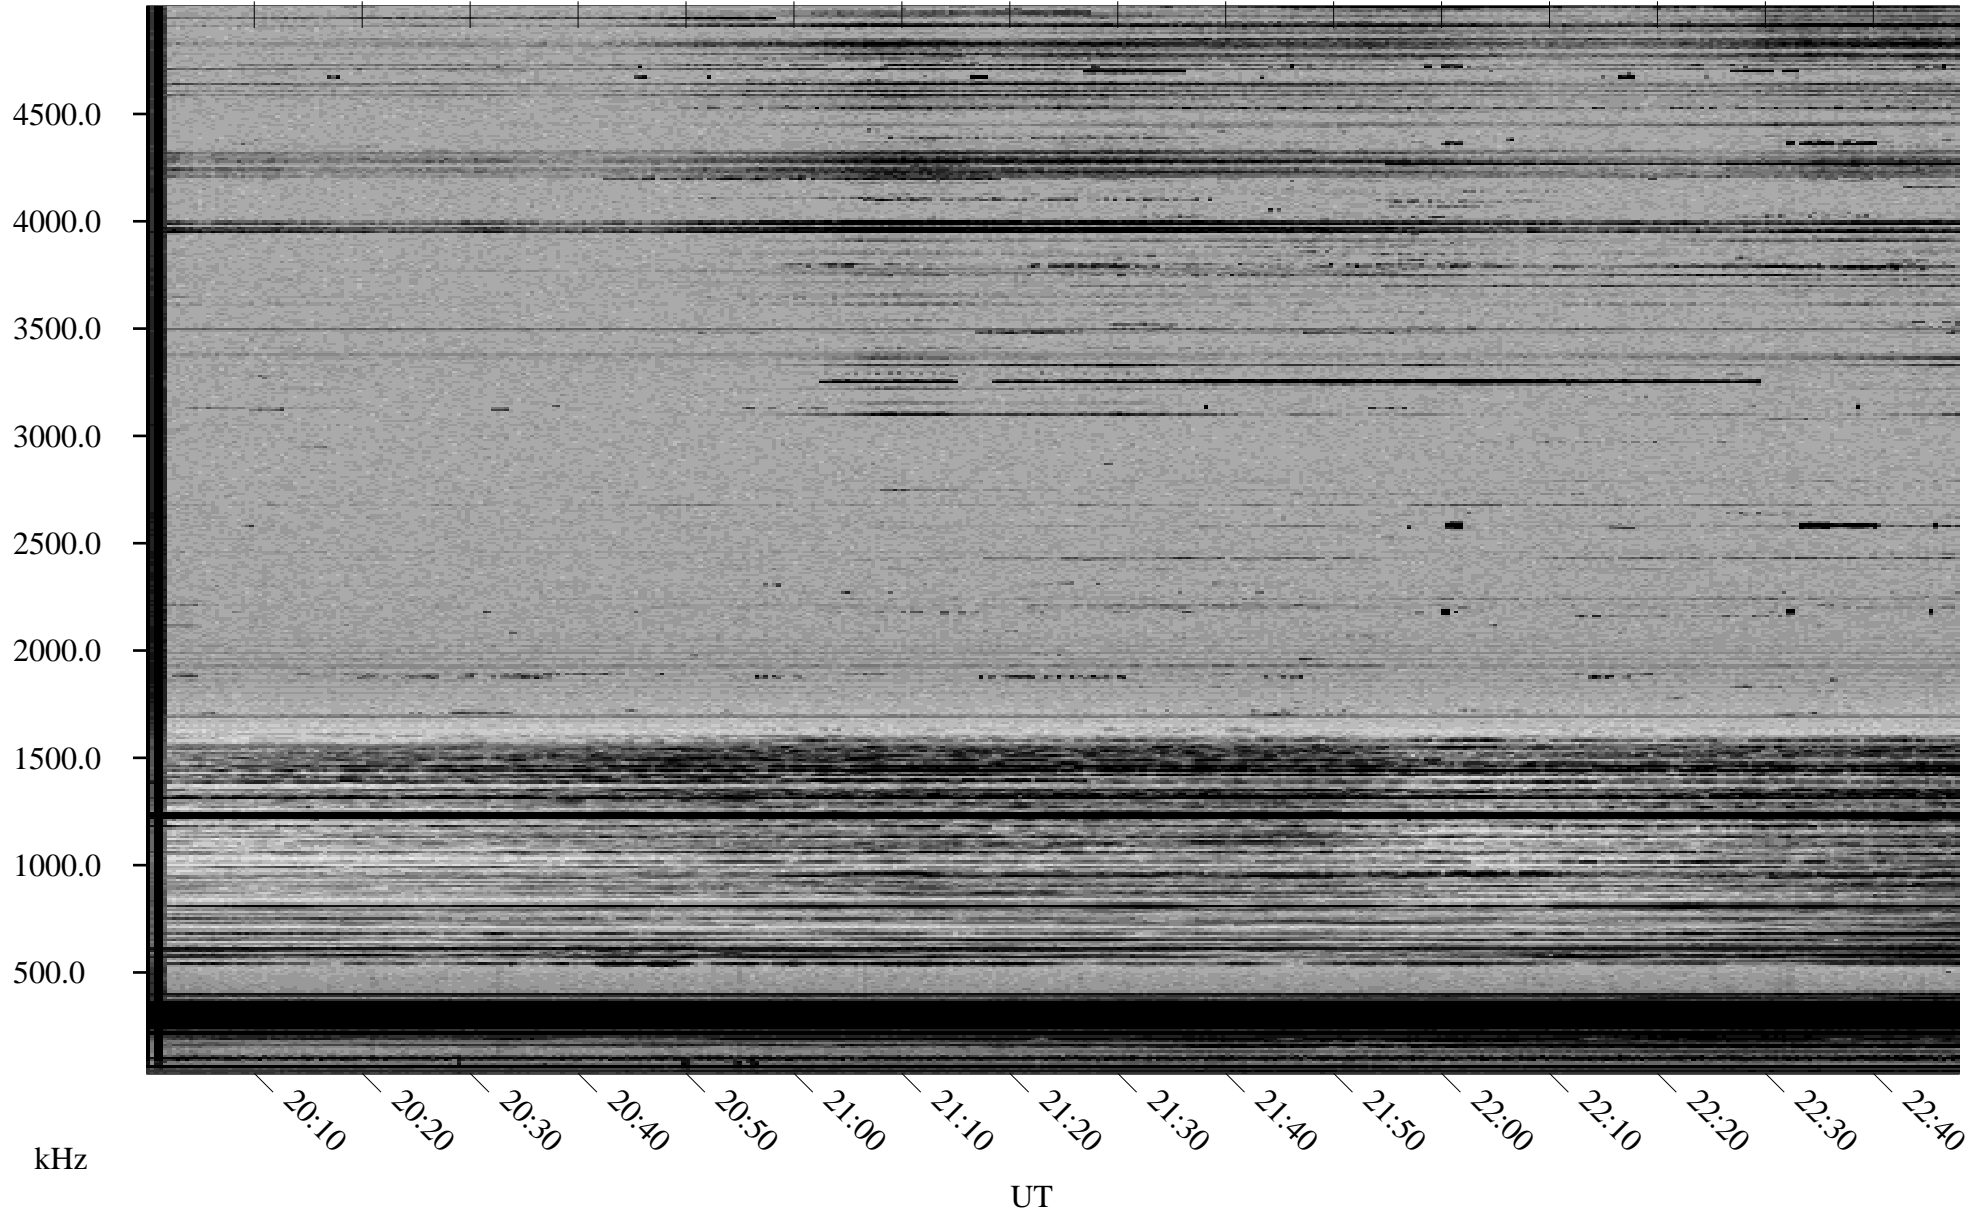

12/19/1998 Churchill, Manitoba

Linear Scale Black = 161 White = 15

ch98353l.r00m max_12

Page 1

12/19/1998 Churchill, Manitoba

Linear Scale Black = 161 White = 15

ch98353l.r00m max_12

Page 2

12/20/1998 Churchill, Manitoba

Linear Scale Black = 161 White = 15

ch98353l.r00m max_12

Page 3

12/20/1998 Churchill, Manitoba

Linear Scale Black = 161 White = 15

ch98353l.r00m max_12

Page 4

12/20/1998 Churchill, Manitoba

Linear Scale Black = 161 White = 15

ch98353l.r00m max_12

Page 5

12/20/1998 Churchill, Manitoba

Linear Scale Black = 161 White = 15

ch98353l.r00m max_12

Page 6

12/20/1998 Churchill, Manitoba

Linear Scale Black = 161 White = 15

ch98353l.r00m max_12

Page 7

12/20/1998 Churchill, Manitoba

Linear Scale Black = 161 White = 15

ch98353l.r00m max_12