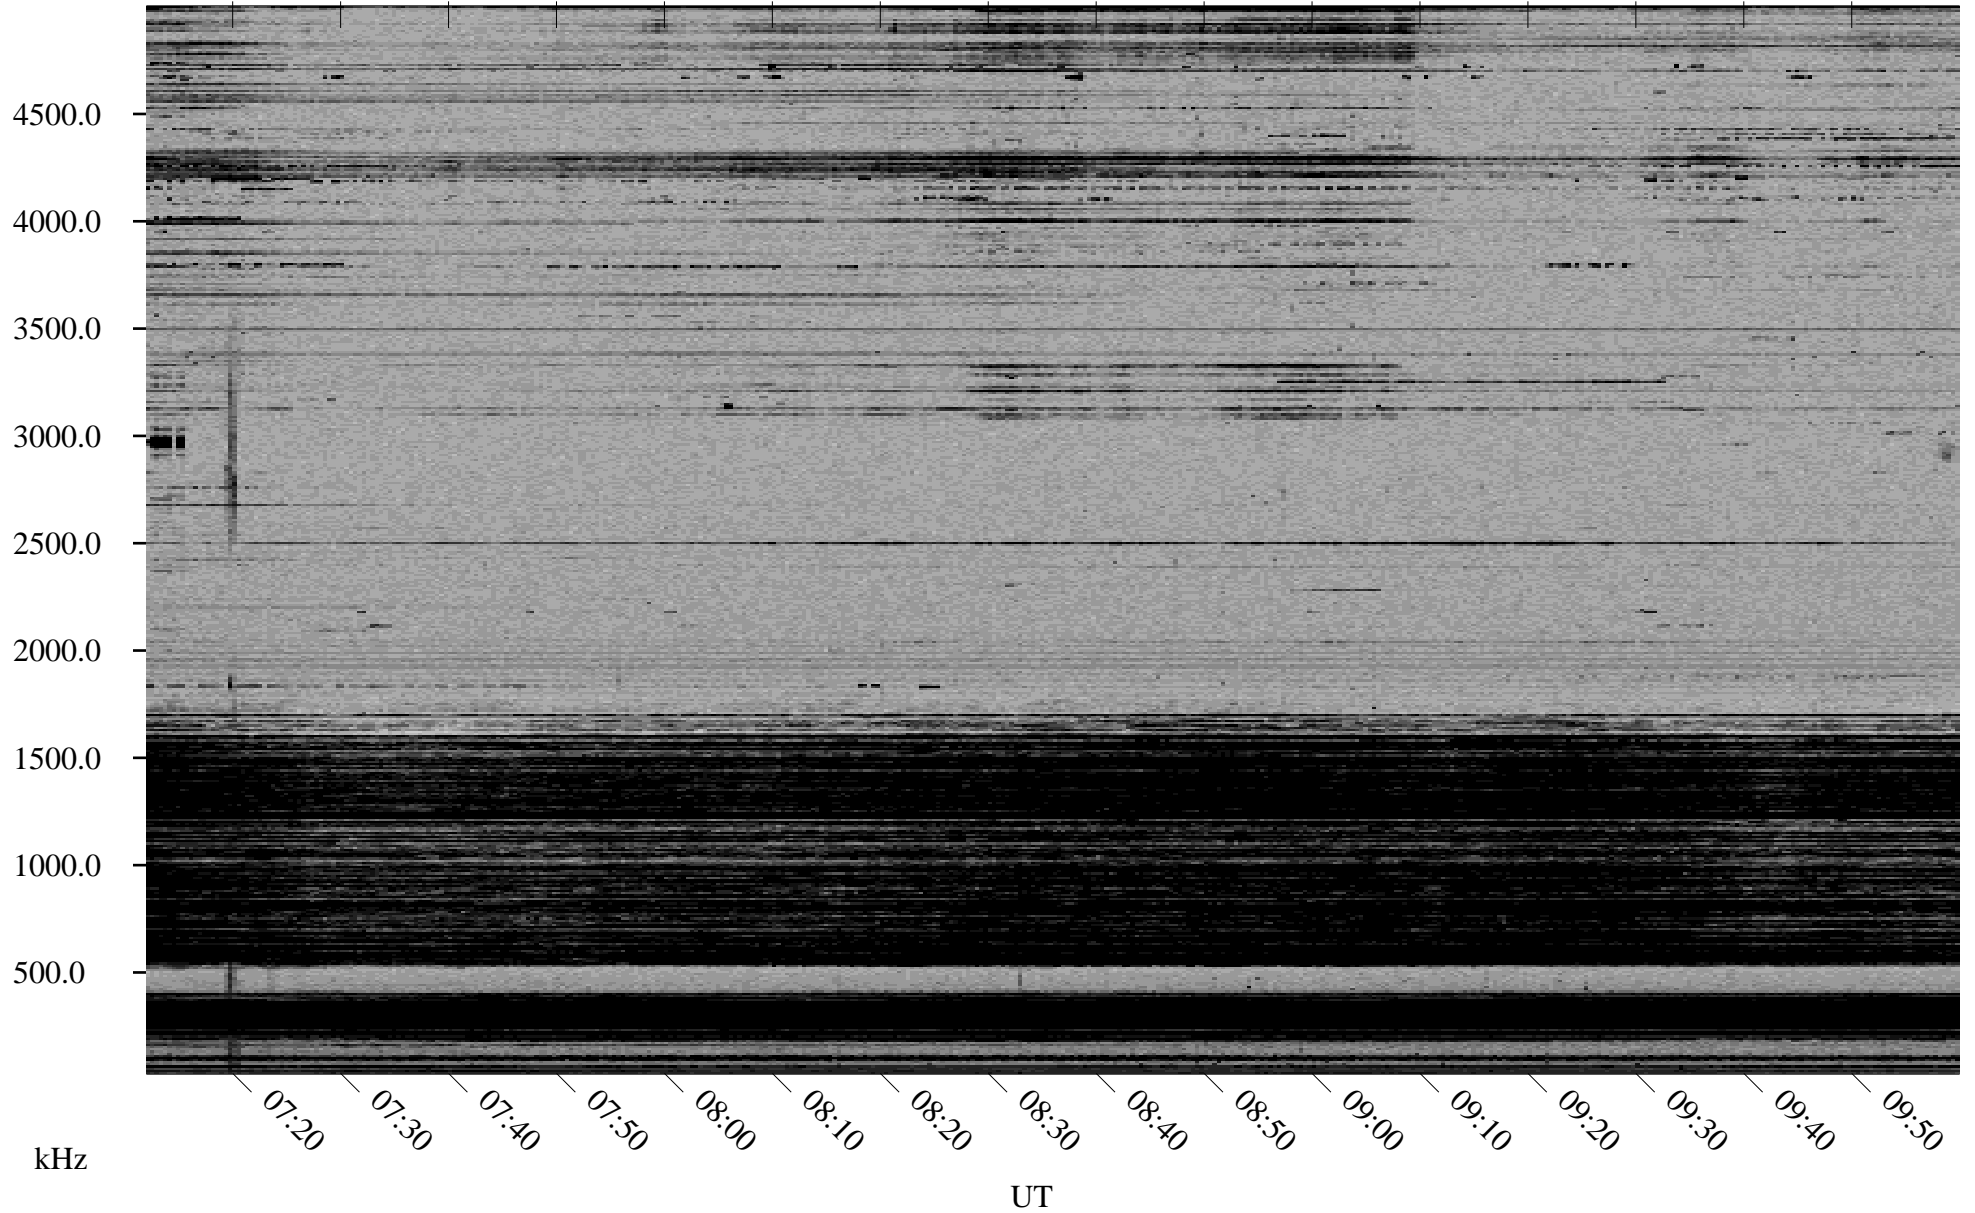

12/19/1998 Churchill, Manitoba

Linear Scale Black = 161 White = 15

ch98353l.r00m max_12

Page 1

12/19/1998 Churchill, Manitoba

Linear Scale Black = 161 White = 15

ch98353l.r00m max_12

Page 2

12/20/1998 Churchill, Manitoba

Linear Scale Black = 161 White = 15

ch98353l.r00m max_12

Page 3

12/20/1998 Churchill, Manitoba

Linear Scale Black = 161 White = 15

ch98353l.r00m max_12

Page 4

12/20/1998 Churchill, Manitoba

Linear Scale Black = 161 White = 15

ch98353l.r00m max_12

Page 5

12/20/1998 Churchill, Manitoba

Linear Scale Black = 161 White = 15

ch98353l.r00m max_12

Page 6

12/20/1998 Churchill, Manitoba

Linear Scale Black = 161 White = 15

ch98353l.r00m max_12

Page 7

12/20/1998 Churchill, Manitoba

Linear Scale Black = 161 White = 15

ch98353l.r00m max_12