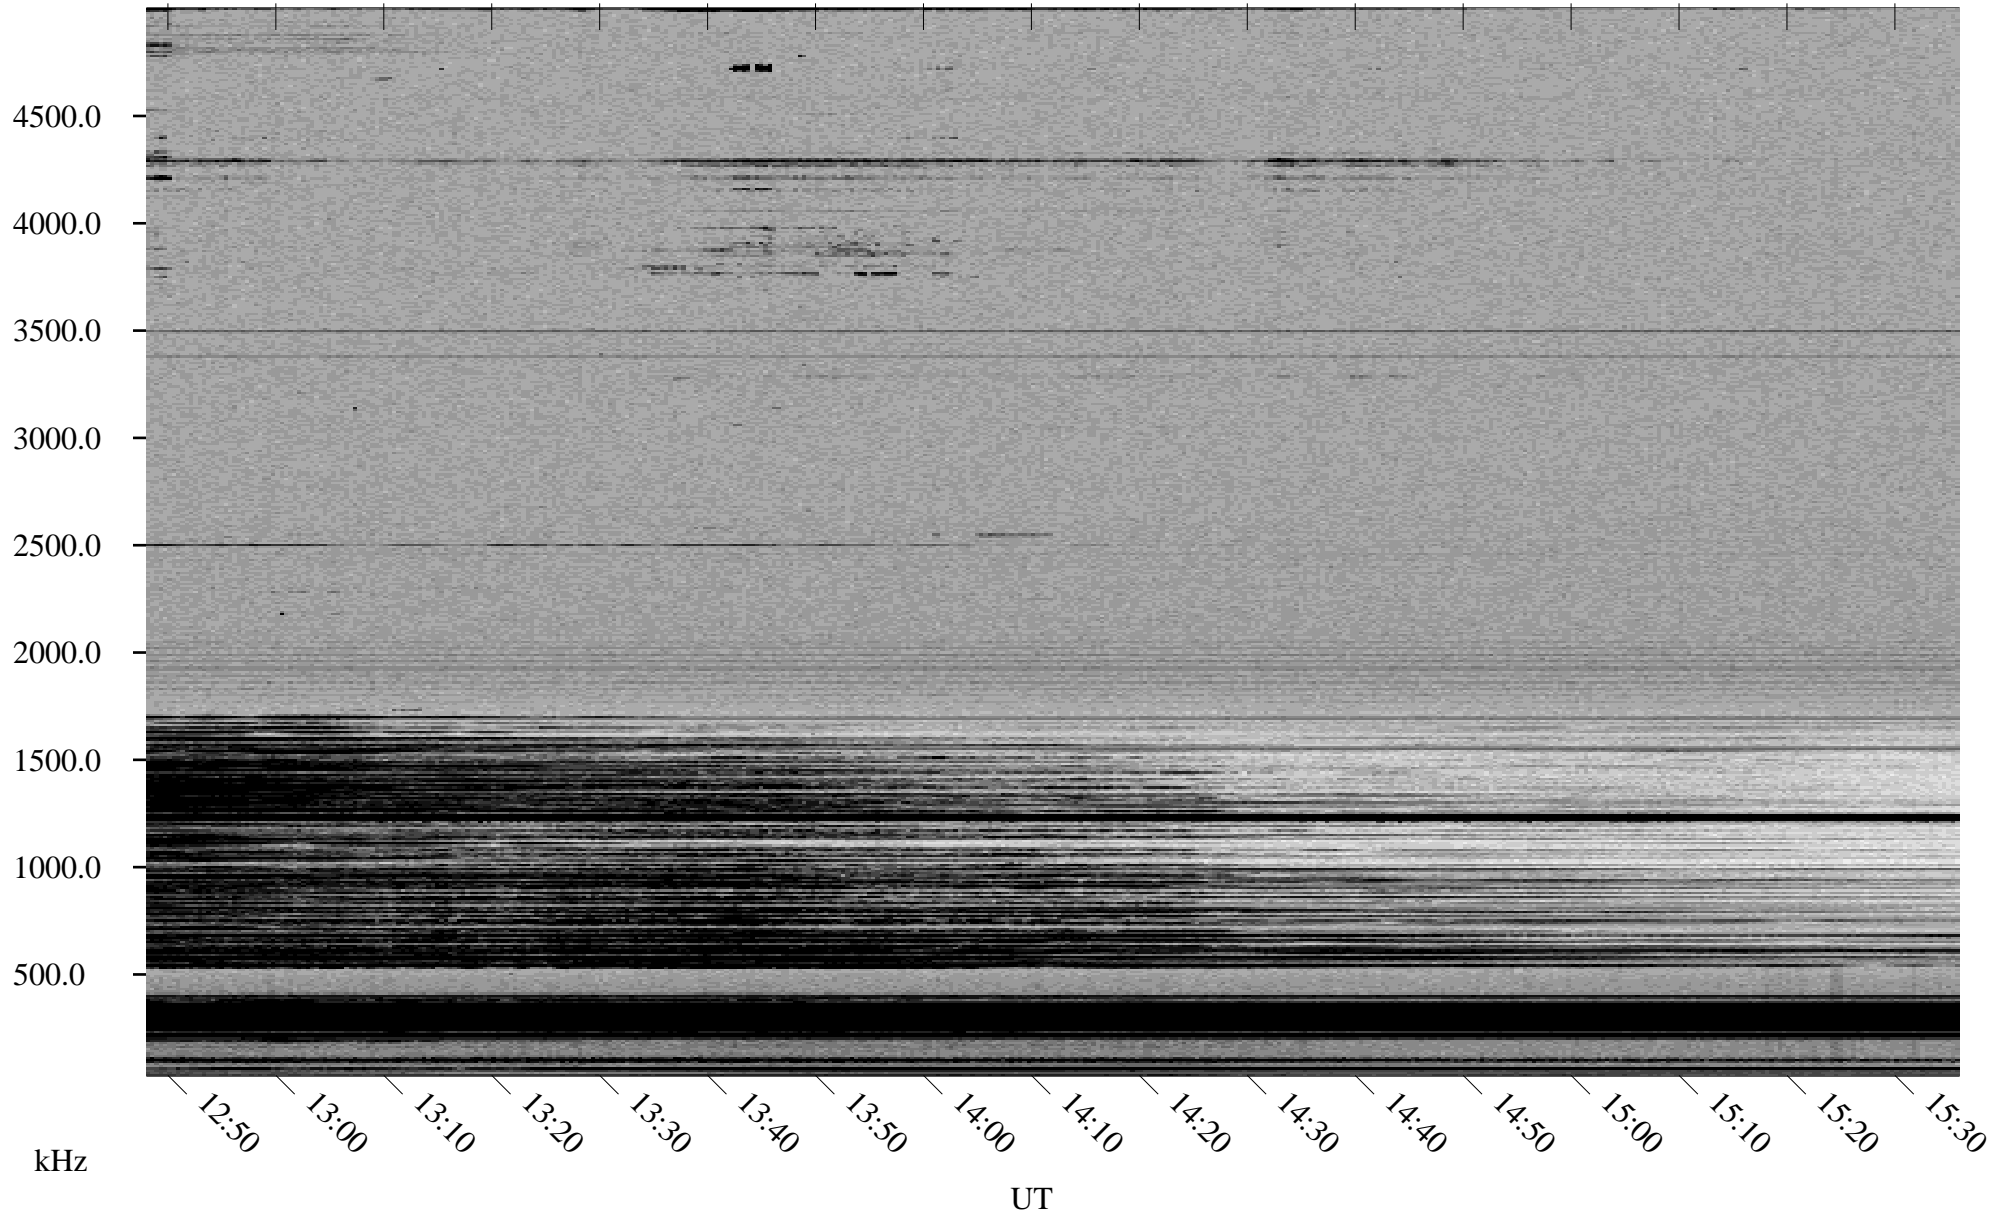

12/19/1998 Churchill, Manitoba

Linear Scale Black = 161 White = 15

ch98353l.r00m max_12

Page 1

12/19/1998 Churchill, Manitoba

Linear Scale Black = 161 White = 15

ch98353l.r00m max_12

Page 2

12/20/1998 Churchill, Manitoba

Linear Scale Black = 161 White = 15

ch98353l.r00m max_12

Page 3

12/20/1998 Churchill, Manitoba

Linear Scale Black = 161 White = 15

ch98353l.r00m max_12

Page 4

12/20/1998 Churchill, Manitoba

Linear Scale Black = 161 White = 15

ch98353l.r00m max_12

Page 5

12/20/1998 Churchill, Manitoba

Linear Scale Black = 161 White = 15

ch98353l.r00m max_12

Page 6

12/20/1998 Churchill, Manitoba

Linear Scale Black = 161 White = 15

ch98353l.r00m max_12

Page 7

12/20/1998 Churchill, Manitoba

Linear Scale Black = 161 White = 15

ch98353l.r00m max_12