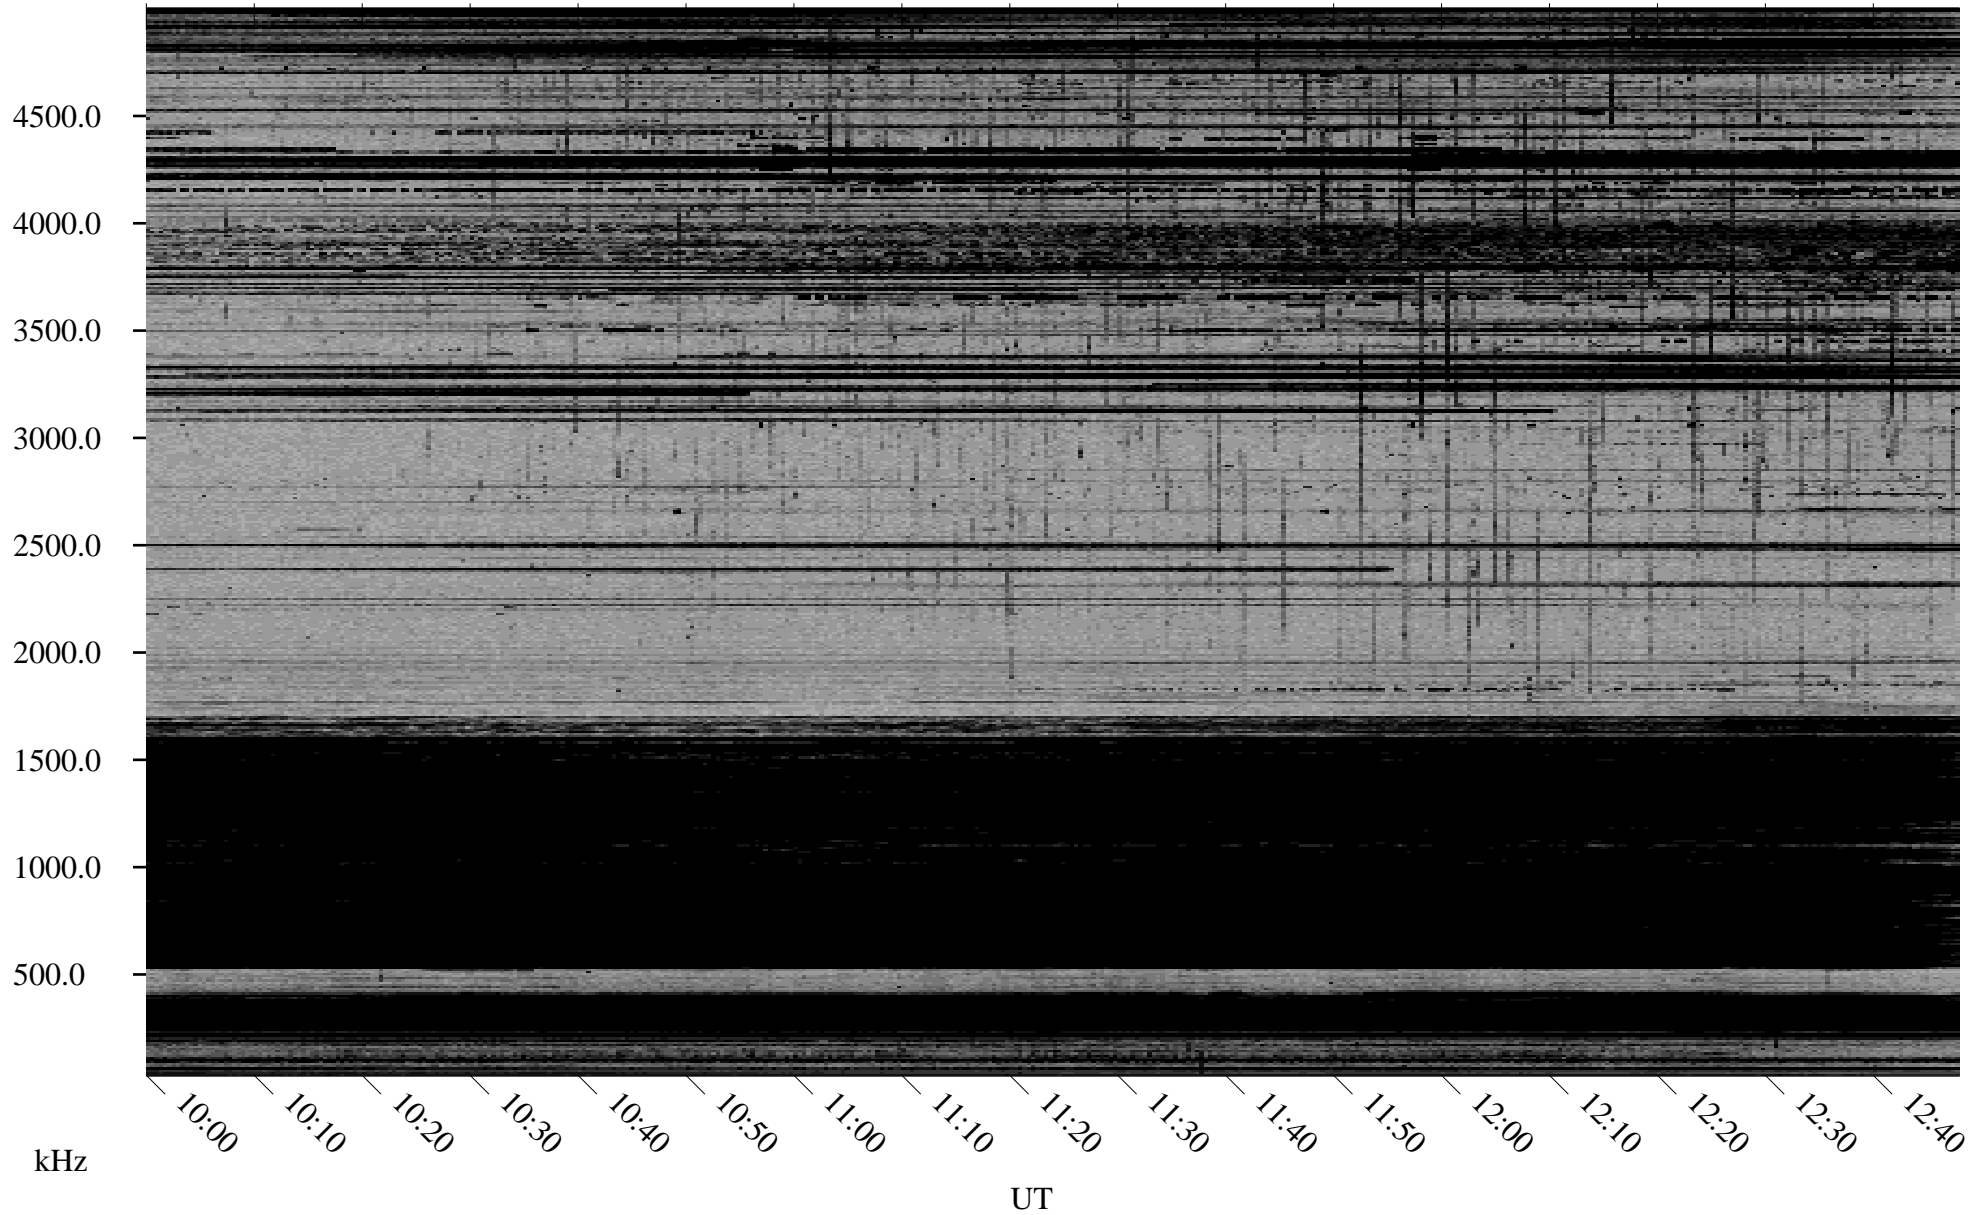

12/20/1998 Churchill, Manitoba

Linear Scale Black = 161 White = 15

ch98354l.r00m max_12

Page 1

12/20/1998 Churchill, Manitoba

Linear Scale Black = 161 White = 15

ch98354l.r00m max_12

Page 2

12/21/1998 Churchill, Manitoba

Linear Scale Black = 161 White = 15

ch98354l.r00m max_12

Page 3

12/21/1998 Churchill, Manitoba

Linear Scale Black = 161 White = 15

ch98354l.r00m max_12

Page 4

12/21/1998 Churchill, Manitoba

Linear Scale Black = 161 White = 15

ch98354l.r00m max_12

Page 5

12/21/1998 Churchill, Manitoba

Linear Scale Black = 161 White = 15

ch98354l.r00m max_12

Page 6

12/21/1998 Churchill, Manitoba

Linear Scale Black = 161 White = 15

ch98354l.r00m max_12

Page 7

12/21/1998 Churchill, Manitoba

Linear Scale Black = 161 White = 15

ch98354l.r00m max_12