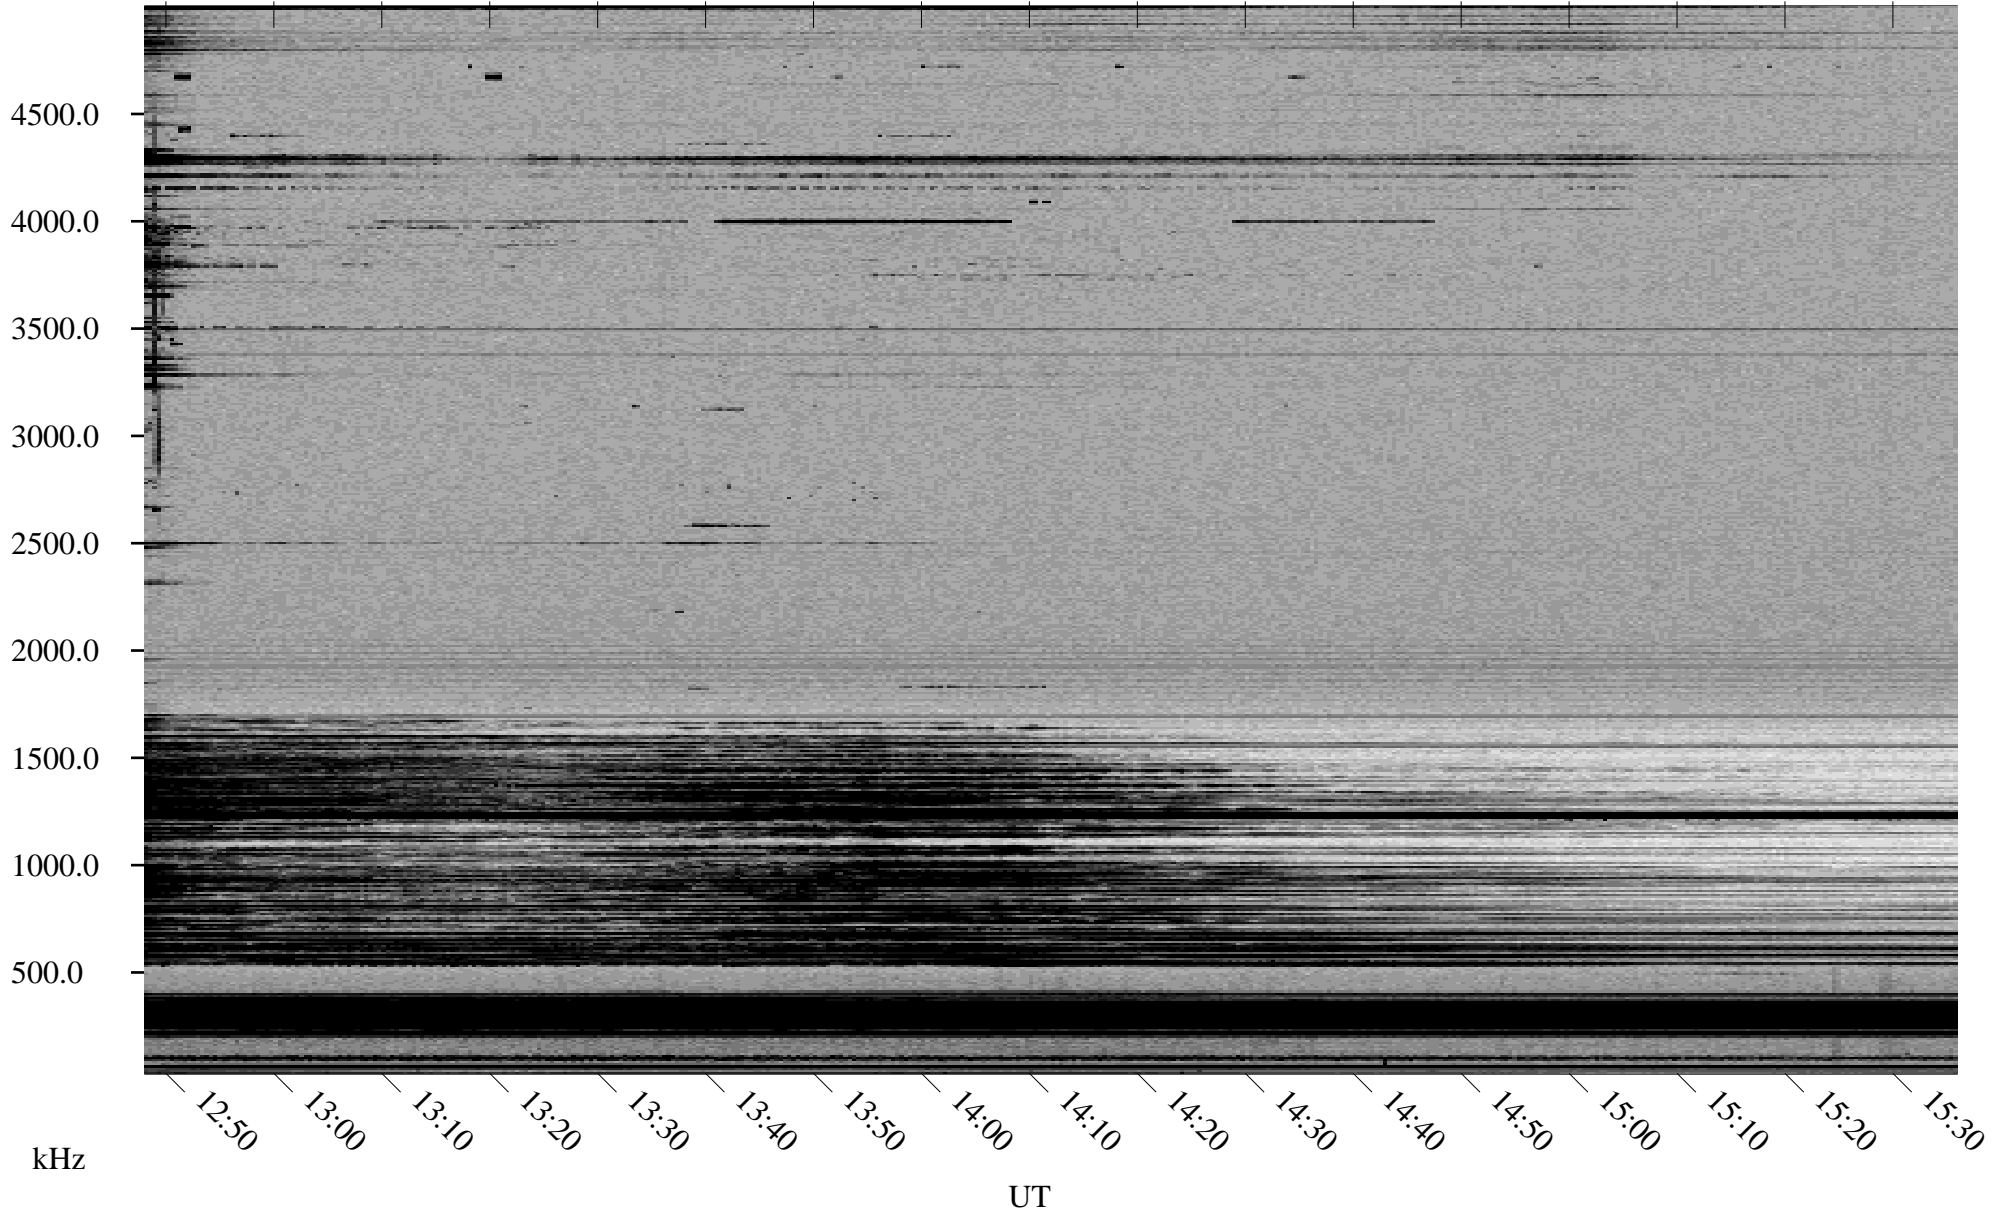

12/20/1998 Churchill, Manitoba

Linear Scale Black = 161 White = 15

ch98354l.r00m max_12

Page 1

12/20/1998 Churchill, Manitoba

Linear Scale Black = 161 White = 15

ch98354l.r00m max_12

Page 2

12/21/1998 Churchill, Manitoba

Linear Scale Black = 161 White = 15

ch98354l.r00m max_12

Page 3

12/21/1998 Churchill, Manitoba

Linear Scale Black = 161 White = 15

ch98354l.r00m max_12

Page 4

12/21/1998 Churchill, Manitoba

Linear Scale Black = 161 White = 15

ch98354l.r00m max_12

Page 5

12/21/1998 Churchill, Manitoba

Linear Scale Black = 161 White = 15

ch98354l.r00m max_12

Page 6

12/21/1998 Churchill, Manitoba

Linear Scale Black = 161 White = 15

ch98354l.r00m max_12

Page 7

12/21/1998 Churchill, Manitoba

Linear Scale Black = 161 White = 15

ch98354l.r00m max_12