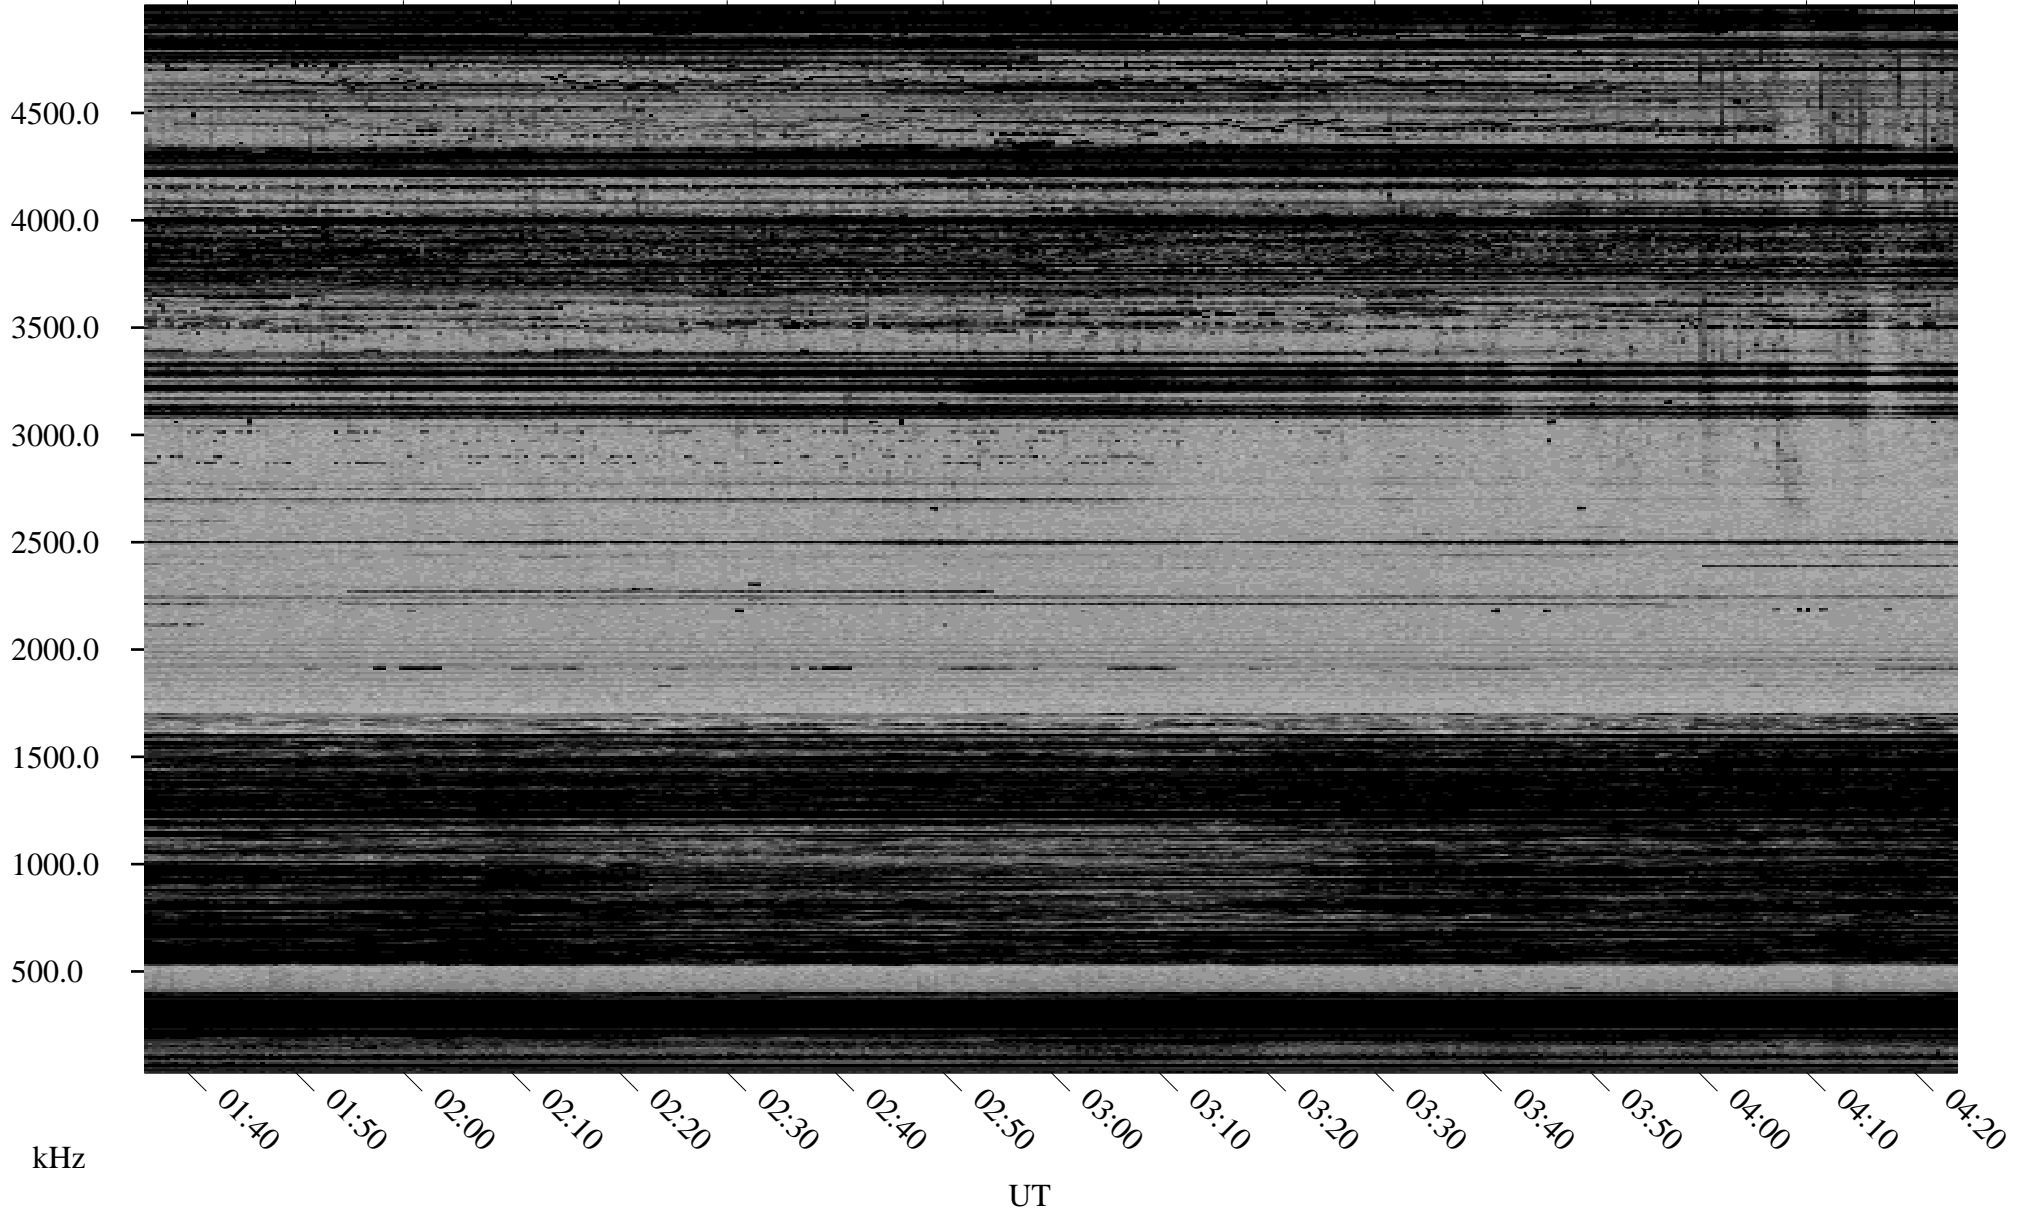

12/20/1998 Churchill, Manitoba

Linear Scale Black = 161 White = 15

ch98354l.r00m max_12

Page 1

12/20/1998 Churchill, Manitoba

Linear Scale Black = 161 White = 15

ch98354l.r00m max_12

Page 2

12/21/1998 Churchill, Manitoba

Linear Scale Black = 161 White = 15

ch98354l.r00m max_12

Page 3

12/21/1998 Churchill, Manitoba

Linear Scale Black = 161 White = 15

ch98354l.r00m max_12

Page 4

12/21/1998 Churchill, Manitoba

Linear Scale Black = 161 White = 15

ch98354l.r00m max_12

Page 5

12/21/1998 Churchill, Manitoba

Linear Scale Black = 161 White = 15

ch98354l.r00m max_12

Page 6

12/21/1998 Churchill, Manitoba

Linear Scale Black = 161 White = 15

ch98354l.r00m max_12

Page 7

12/21/1998 Churchill, Manitoba

Linear Scale Black = 161 White = 15

ch98354l.r00m max_12