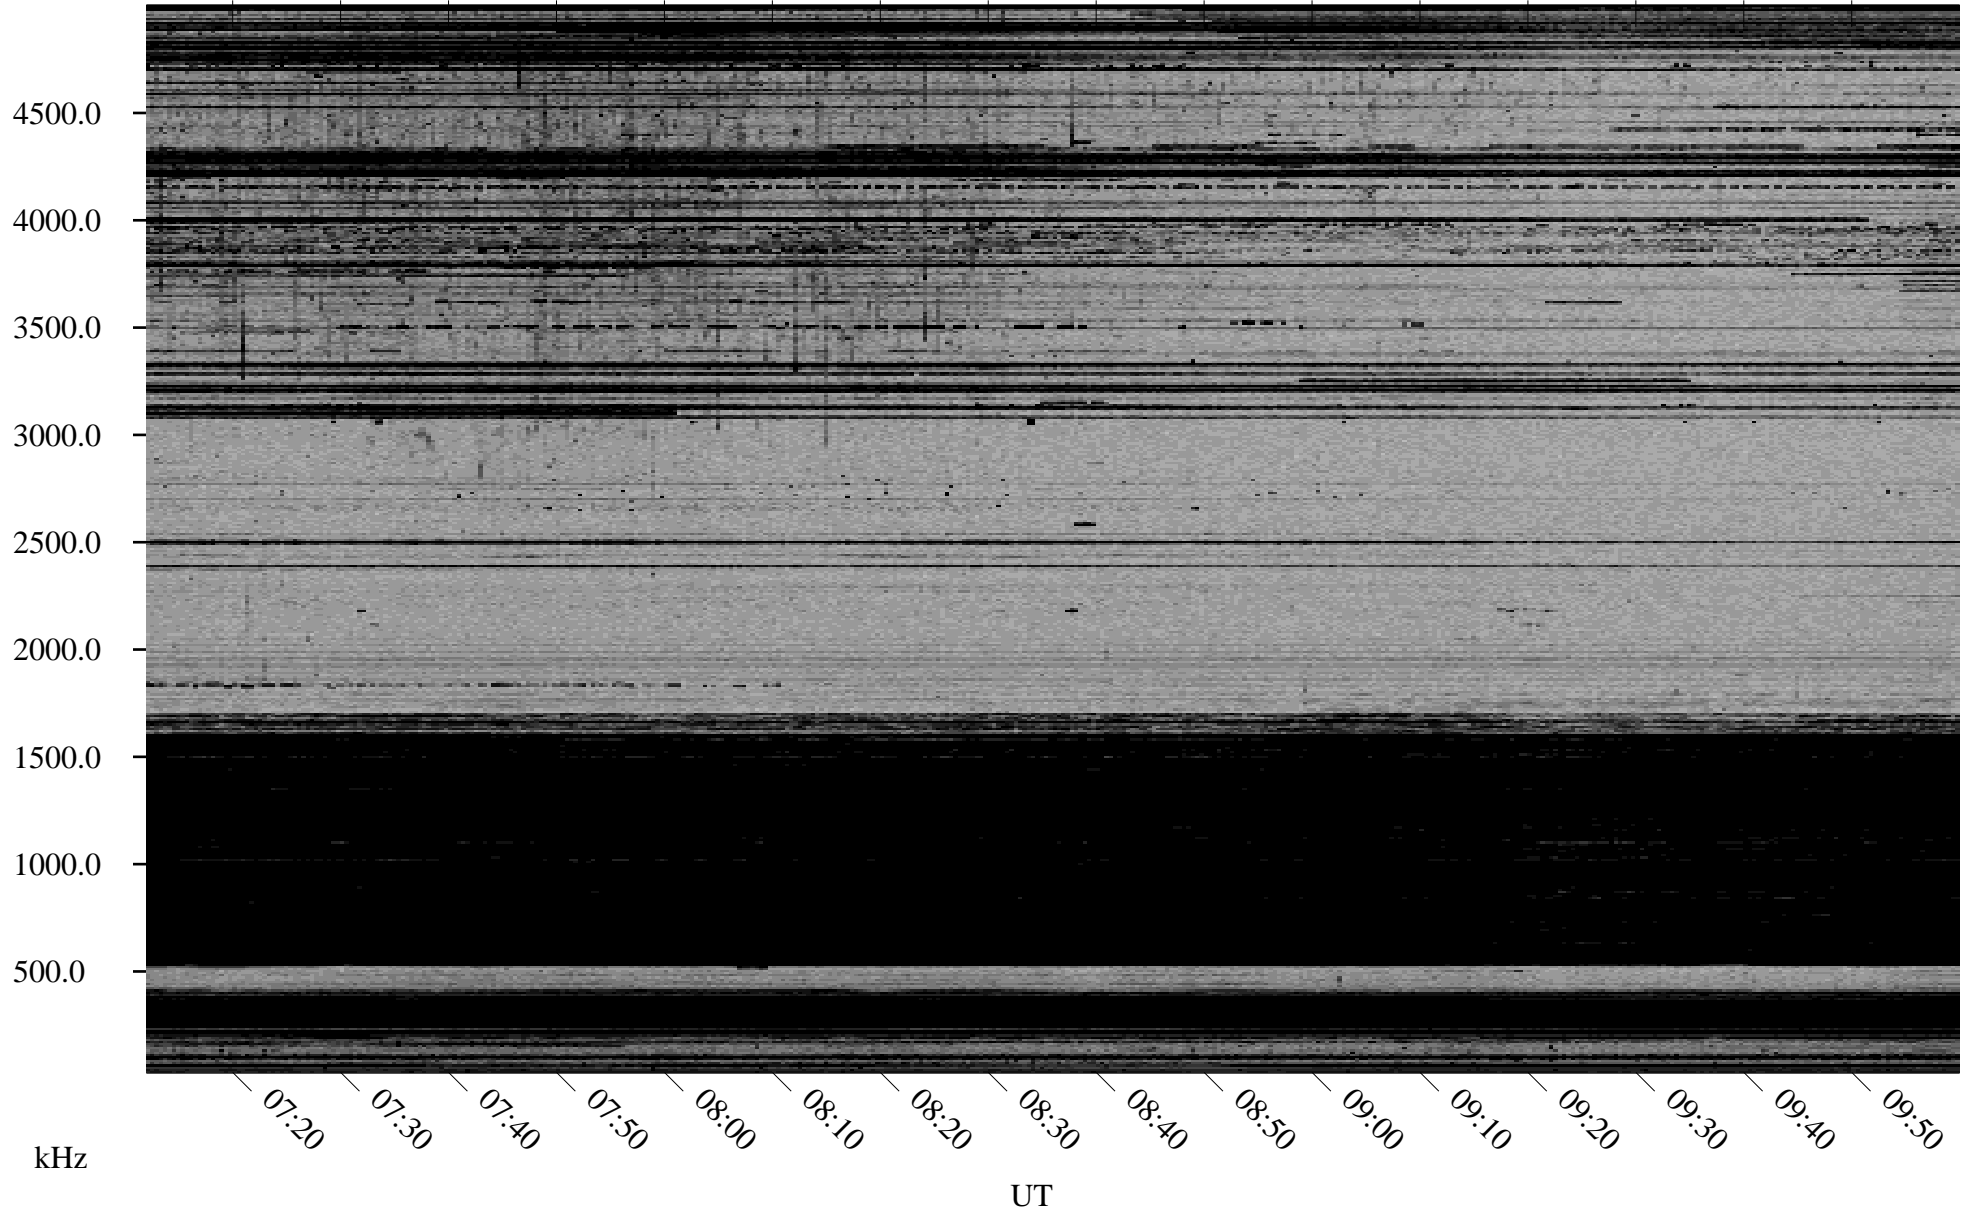

12/20/1998 Churchill, Manitoba

Linear Scale Black = 161 White = 15

ch98354l.r00m max_12

Page 1

12/20/1998 Churchill, Manitoba

Linear Scale Black = 161 White = 15

ch98354l.r00m max_12

Page 2

12/21/1998 Churchill, Manitoba

Linear Scale Black = 161 White = 15

ch98354l.r00m max_12

Page 3

12/21/1998 Churchill, Manitoba

Linear Scale Black = 161 White = 15

ch98354l.r00m max_12

Page 4

12/21/1998 Churchill, Manitoba

Linear Scale Black = 161 White = 15

ch98354l.r00m max_12

Page 5

12/21/1998 Churchill, Manitoba

Linear Scale Black = 161 White = 15

ch98354l.r00m max_12

Page 6

12/21/1998 Churchill, Manitoba

Linear Scale Black = 161 White = 15

ch98354l.r00m max_12

Page 7

12/21/1998 Churchill, Manitoba

Linear Scale Black = 161 White = 15

ch98354l.r00m max_12