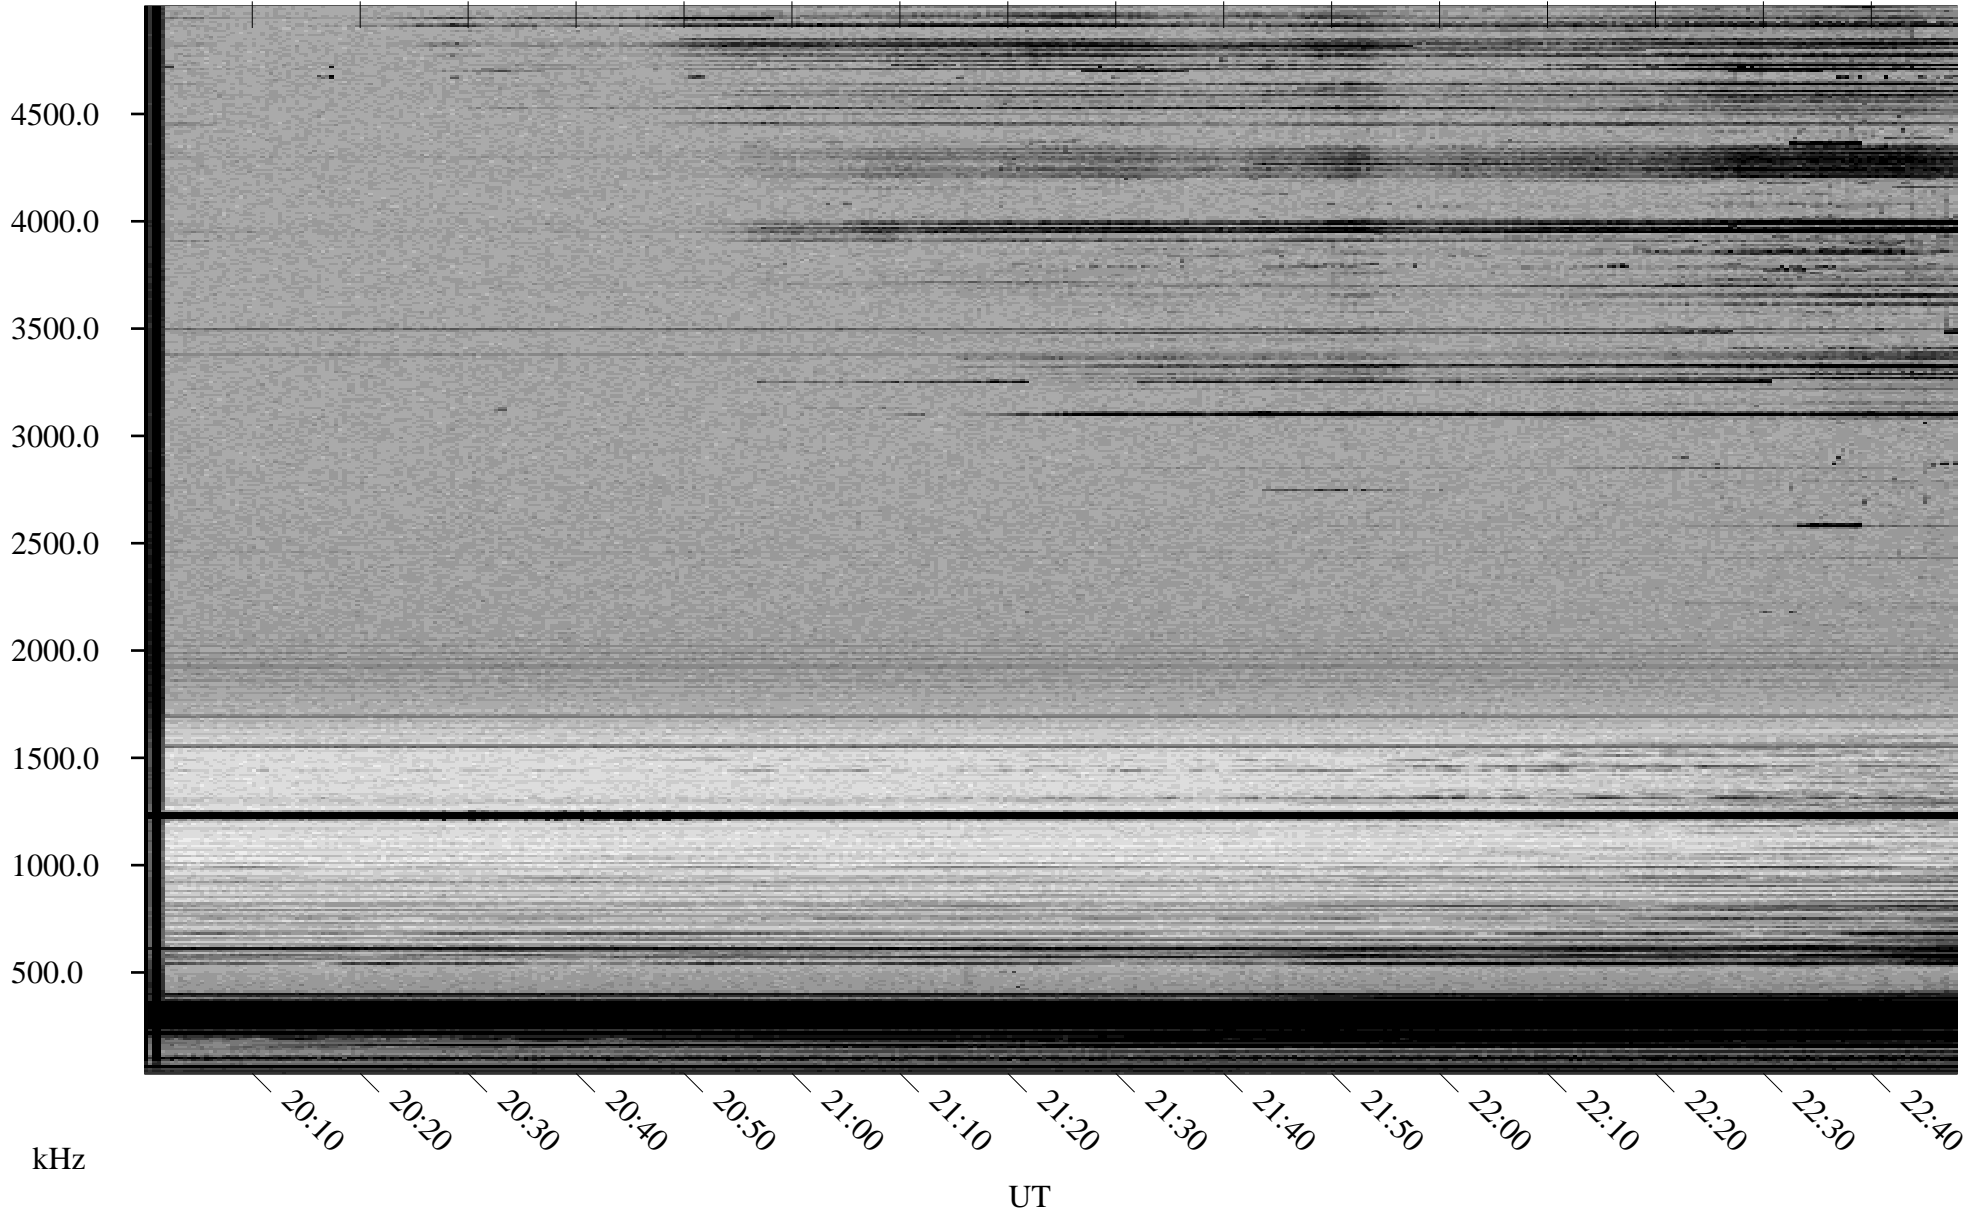

12/20/1998 Churchill, Manitoba

Linear Scale Black = 161 White = 15

ch98354l.r00m max_12

Page 1

12/20/1998 Churchill, Manitoba

Linear Scale Black = 161 White = 15

ch98354l.r00m max_12

Page 2

12/21/1998 Churchill, Manitoba

Linear Scale Black = 161 White = 15

ch98354l.r00m max_12

Page 3

12/21/1998 Churchill, Manitoba

Linear Scale Black = 161 White = 15

ch98354l.r00m max_12

Page 4

12/21/1998 Churchill, Manitoba

Linear Scale Black = 161 White = 15

ch98354l.r00m max_12

Page 5

12/21/1998 Churchill, Manitoba

Linear Scale Black = 161 White = 15

ch98354l.r00m max_12

Page 6

12/21/1998 Churchill, Manitoba

Linear Scale Black = 161 White = 15

ch98354l.r00m max_12

Page 7

12/21/1998 Churchill, Manitoba

Linear Scale Black = 161 White = 15

ch98354l.r00m max_12