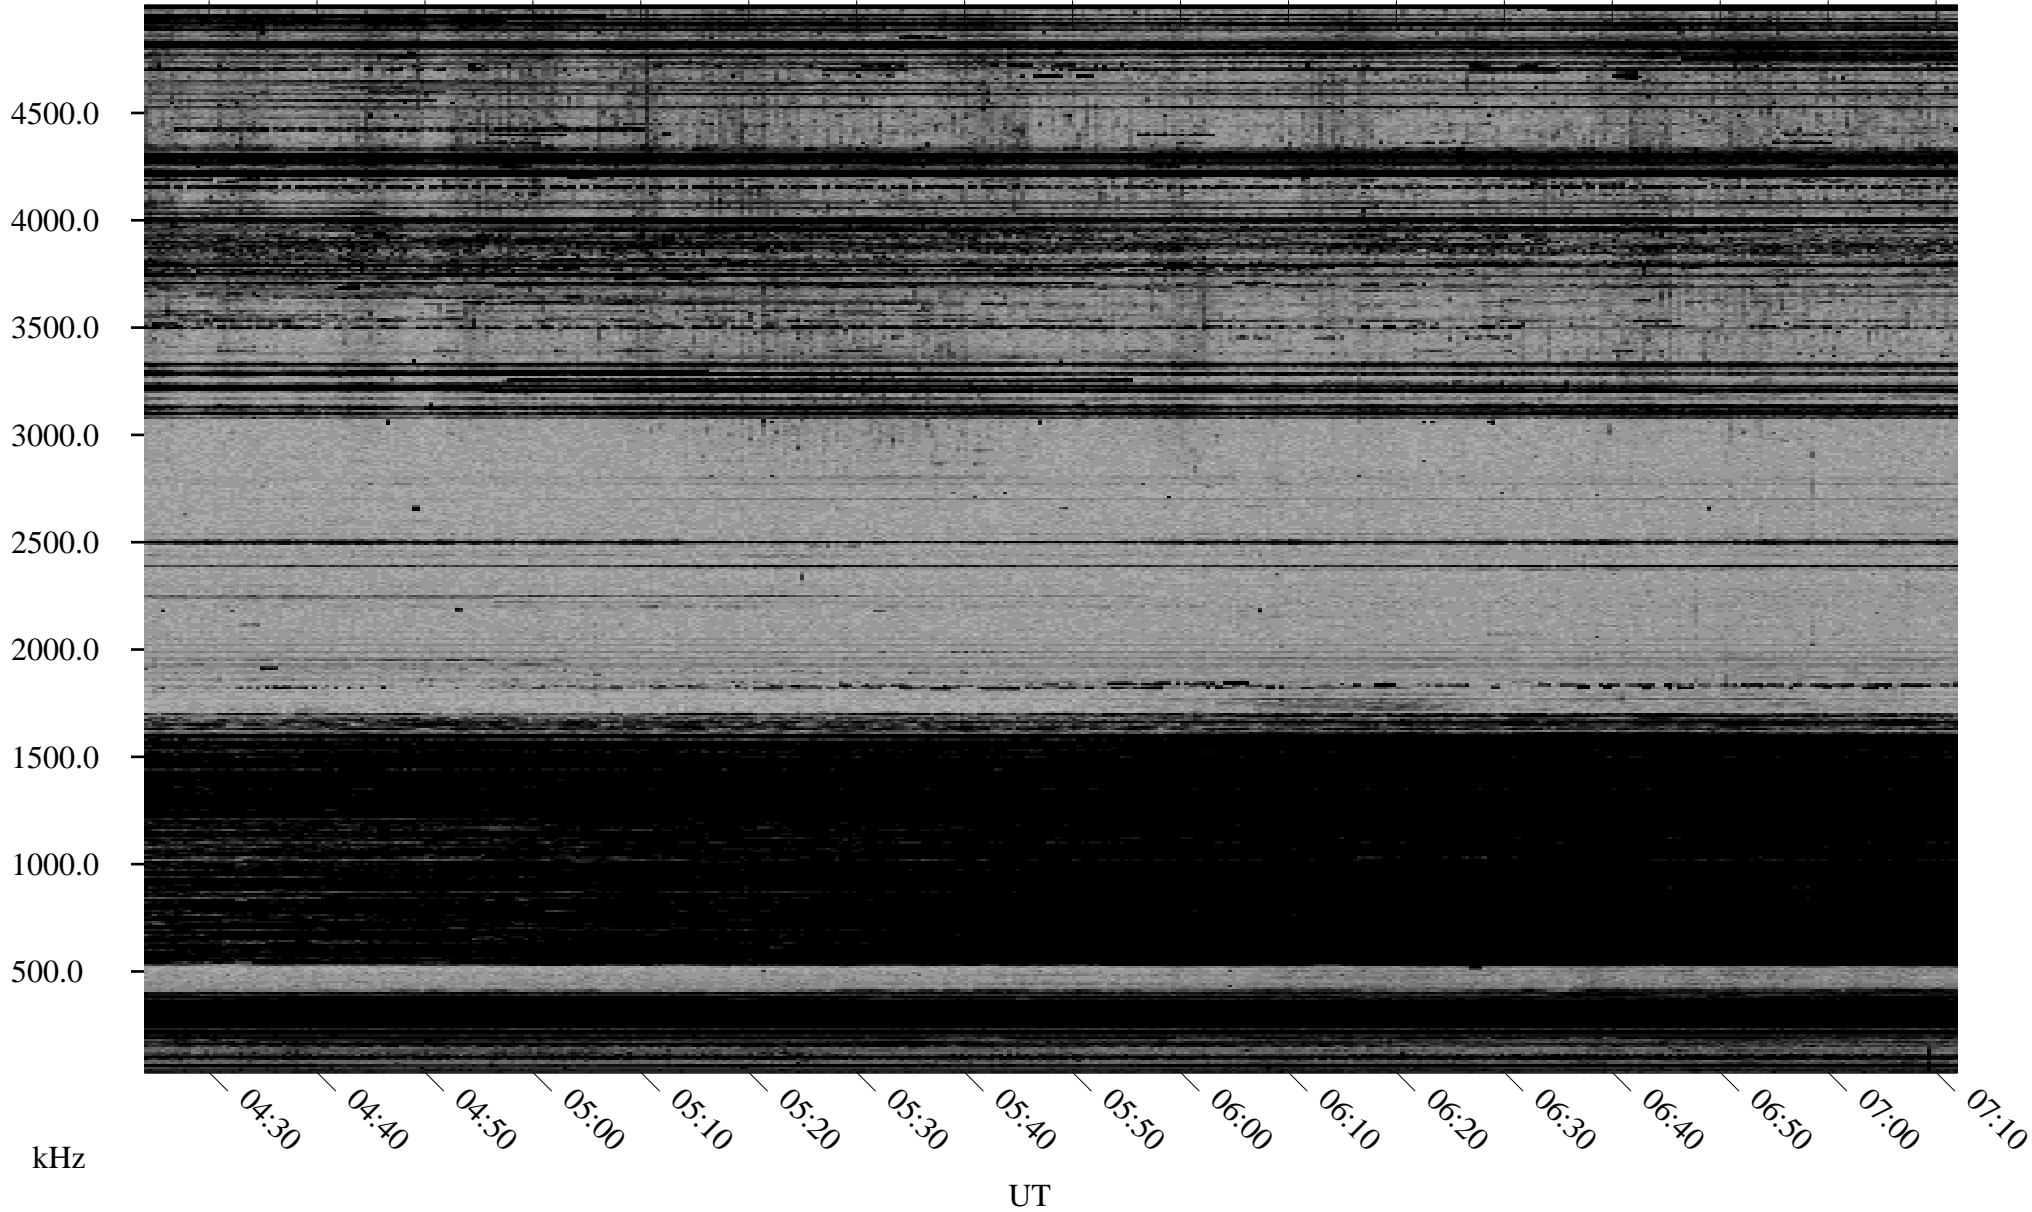

12/20/1998 Churchill, Manitoba

Linear Scale Black = 161 White = 15

ch98354l.r00m max_12

Page 1

12/20/1998 Churchill, Manitoba

Linear Scale Black = 161 White = 15

ch98354l.r00m max_12

Page 2

12/21/1998 Churchill, Manitoba

Linear Scale Black = 161 White = 15

ch98354l.r00m max_12

Page 3

12/21/1998 Churchill, Manitoba

Linear Scale Black = 161 White = 15

ch98354l.r00m max_12

Page 4

12/21/1998 Churchill, Manitoba

Linear Scale Black = 161 White = 15

ch98354l.r00m max_12

Page 5

12/21/1998 Churchill, Manitoba

Linear Scale Black = 161 White = 15

ch98354l.r00m max_12

Page 6

12/21/1998 Churchill, Manitoba

Linear Scale Black = 161 White = 15

ch98354l.r00m max_12

Page 7

12/21/1998 Churchill, Manitoba

Linear Scale Black = 161 White = 15

ch98354l.r00m max_12