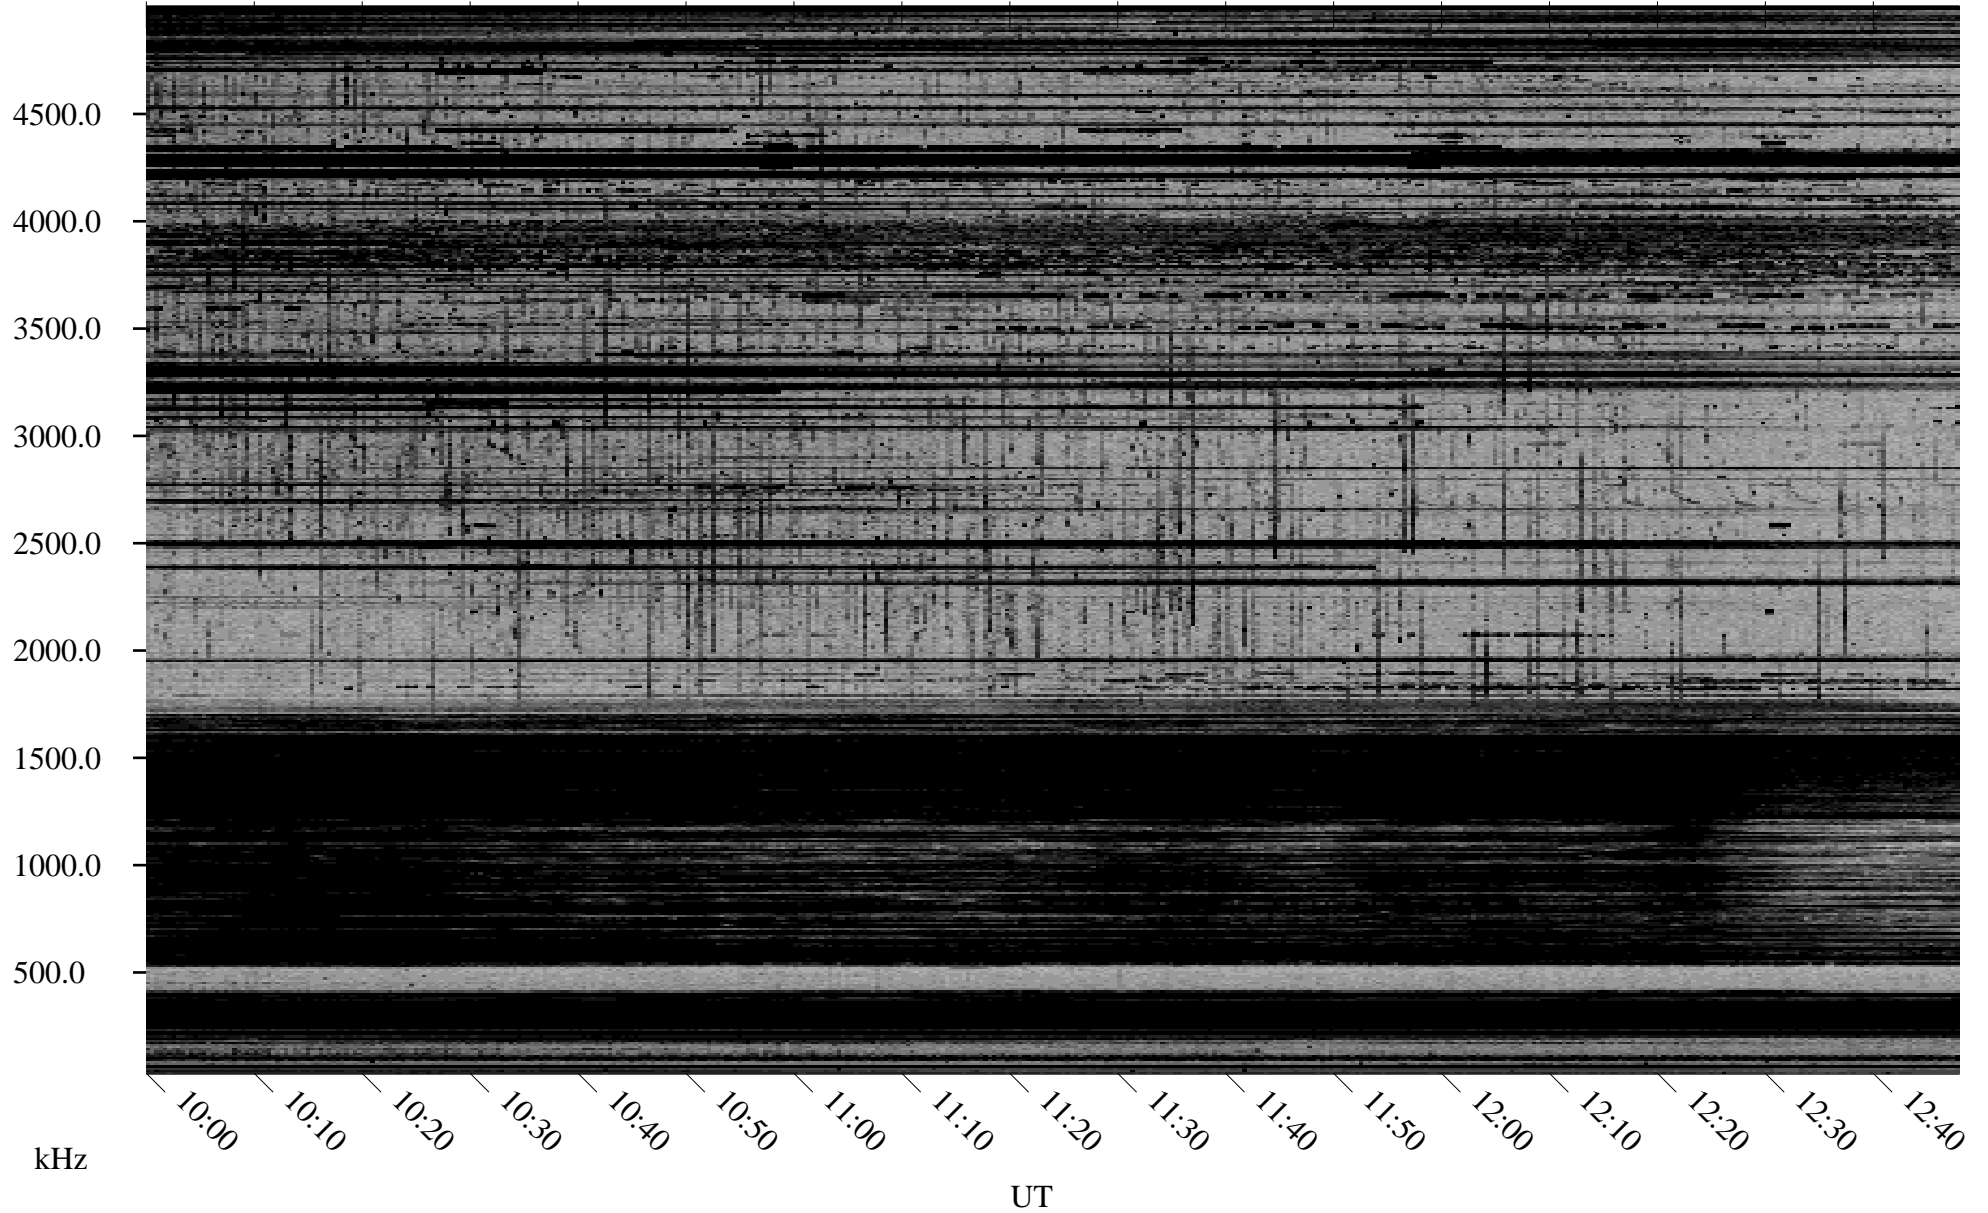

# 12/22/1998 Churchill, Manitoba

Linear Scale    Black = 161    White = 15

ch983551.r00m max\_12

# 12/22/1998 Churchill, Manitoba

Linear Scale    Black = 161    White = 15

ch983551.r00m max\_12

Page 6