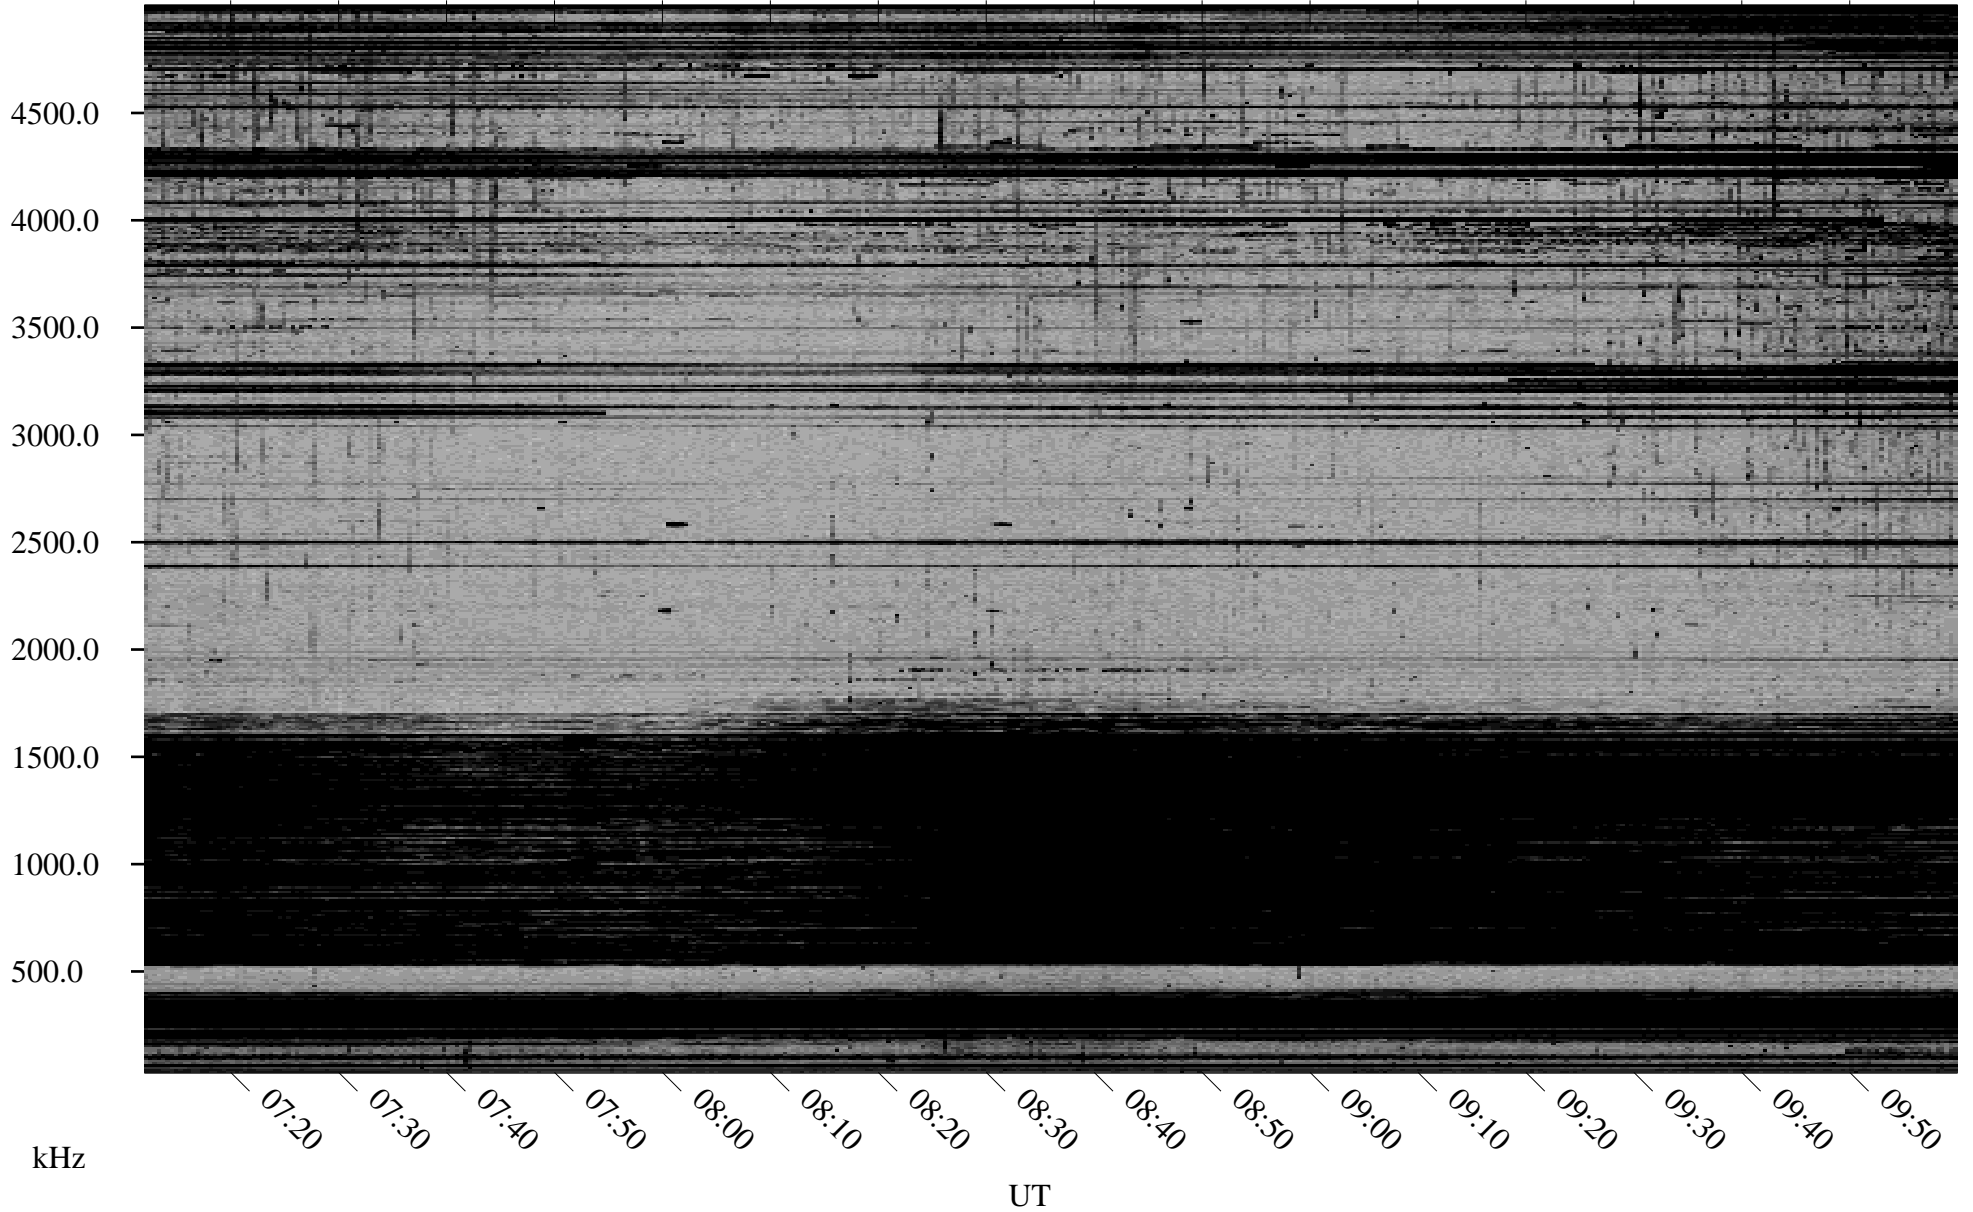

# 12/22/1998 Churchill, Manitoba

Linear Scale    Black = 161    White = 15

ch983551.r00m max\_12

Page 3

# 12/22/1998 Churchill, Manitoba

Linear Scale    Black = 161    White = 15

ch98355l.r00m max\_12

Page 4

# 12/22/1998 Churchill, Manitoba

Linear Scale    Black = 161    White = 15

ch983551.r00m max\_12

# 12/22/1998 Churchill, Manitoba

Linear Scale    Black = 161    White = 15

ch983551.r00m max\_12

Page 6