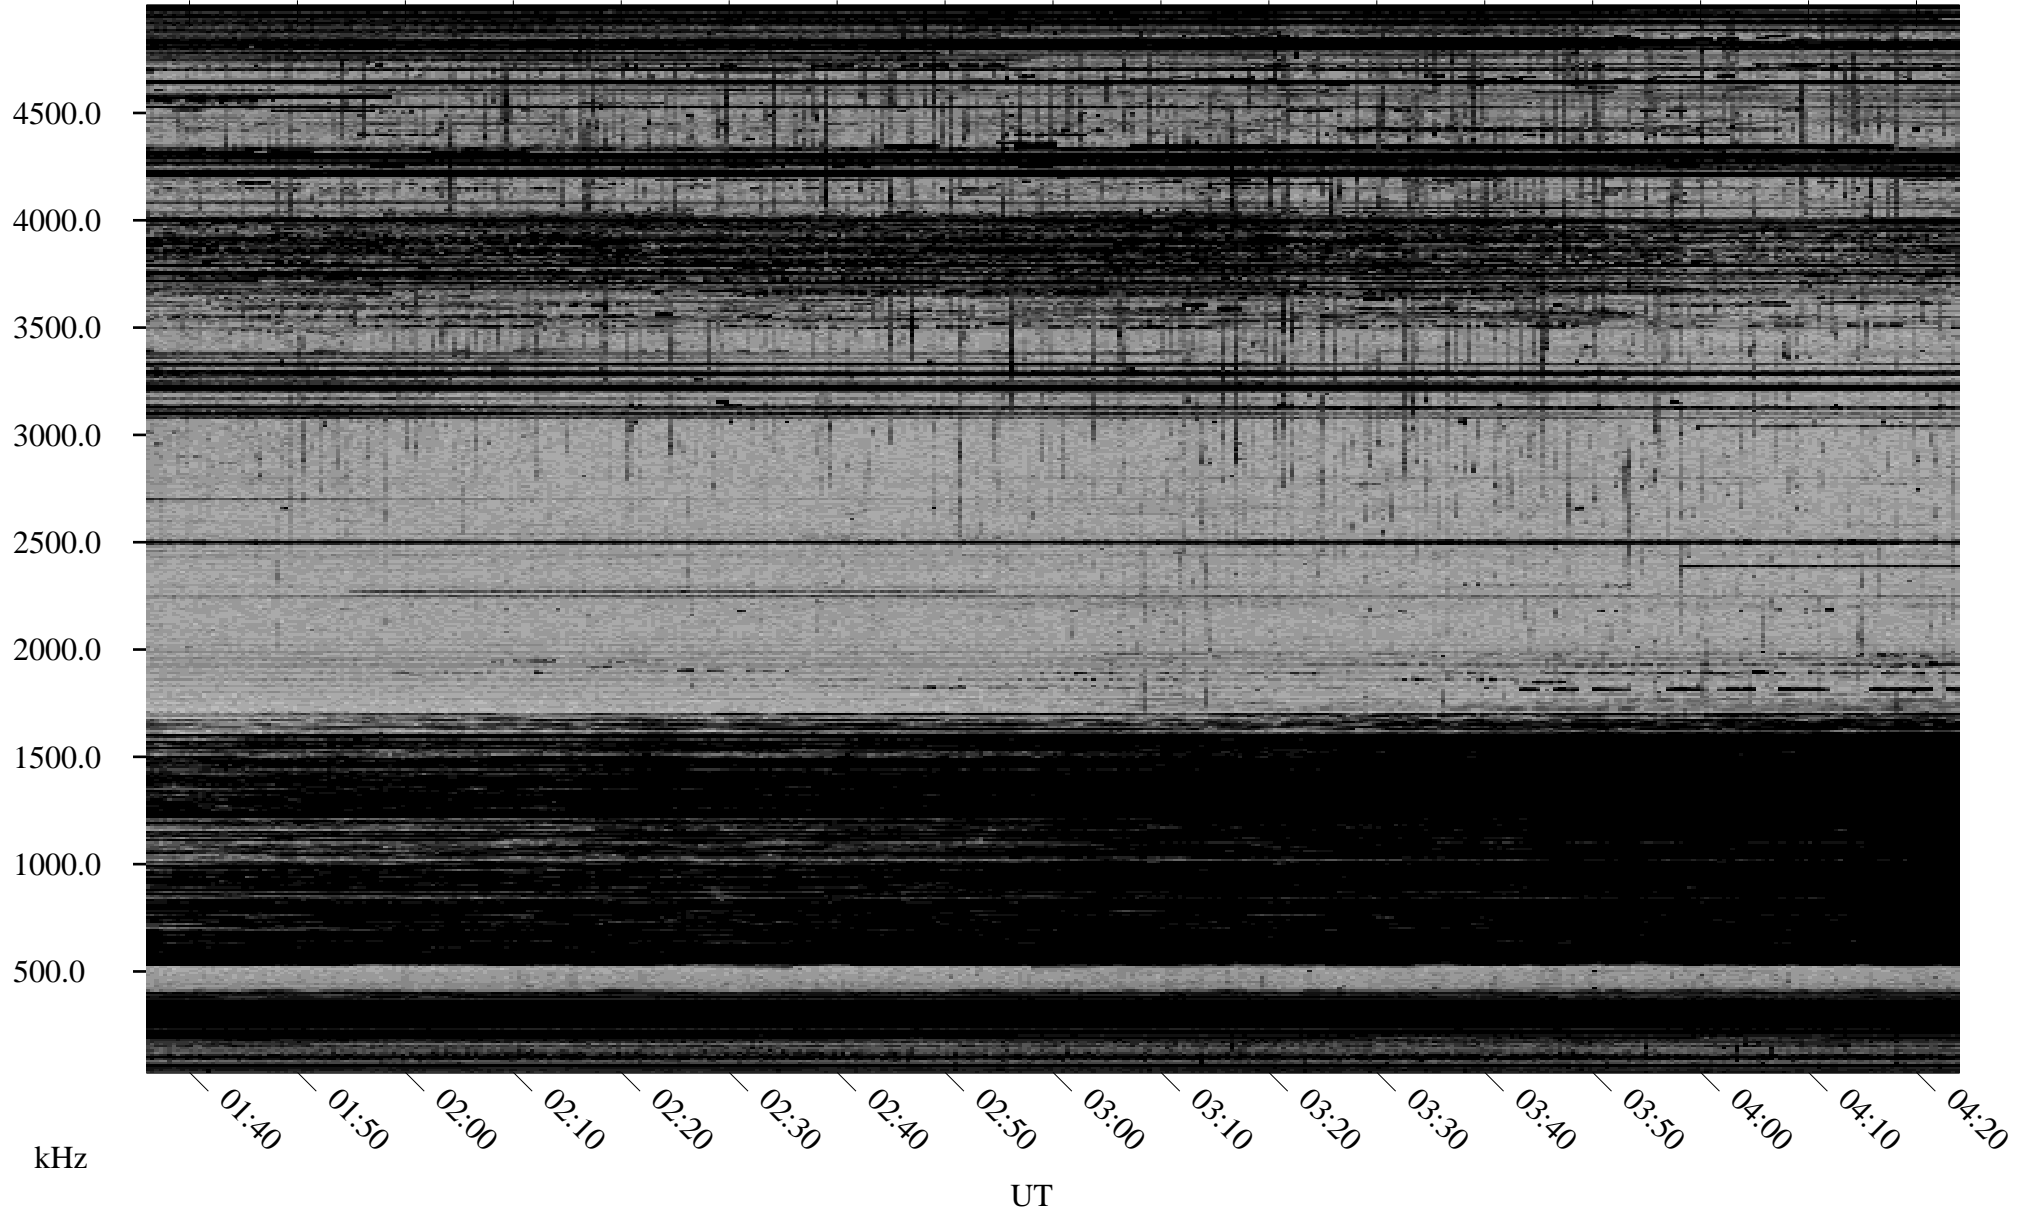

# 12/21/1998 Churchill, Manitoba

Linear Scale    Black = 161    White = 15

ch98355l.r00m max\_12

Page 1

# 12/21/1998 Churchill, Manitoba

Linear Scale    Black = 161    White = 15

ch983551.r00m max\_12

Page 2

# 12/22/1998 Churchill, Manitoba

Linear Scale    Black = 161    White = 15

ch983551.r00m max\_12

Page 3

# 12/22/1998 Churchill, Manitoba

Linear Scale    Black = 161    White = 15

ch983551.r00m max\_12