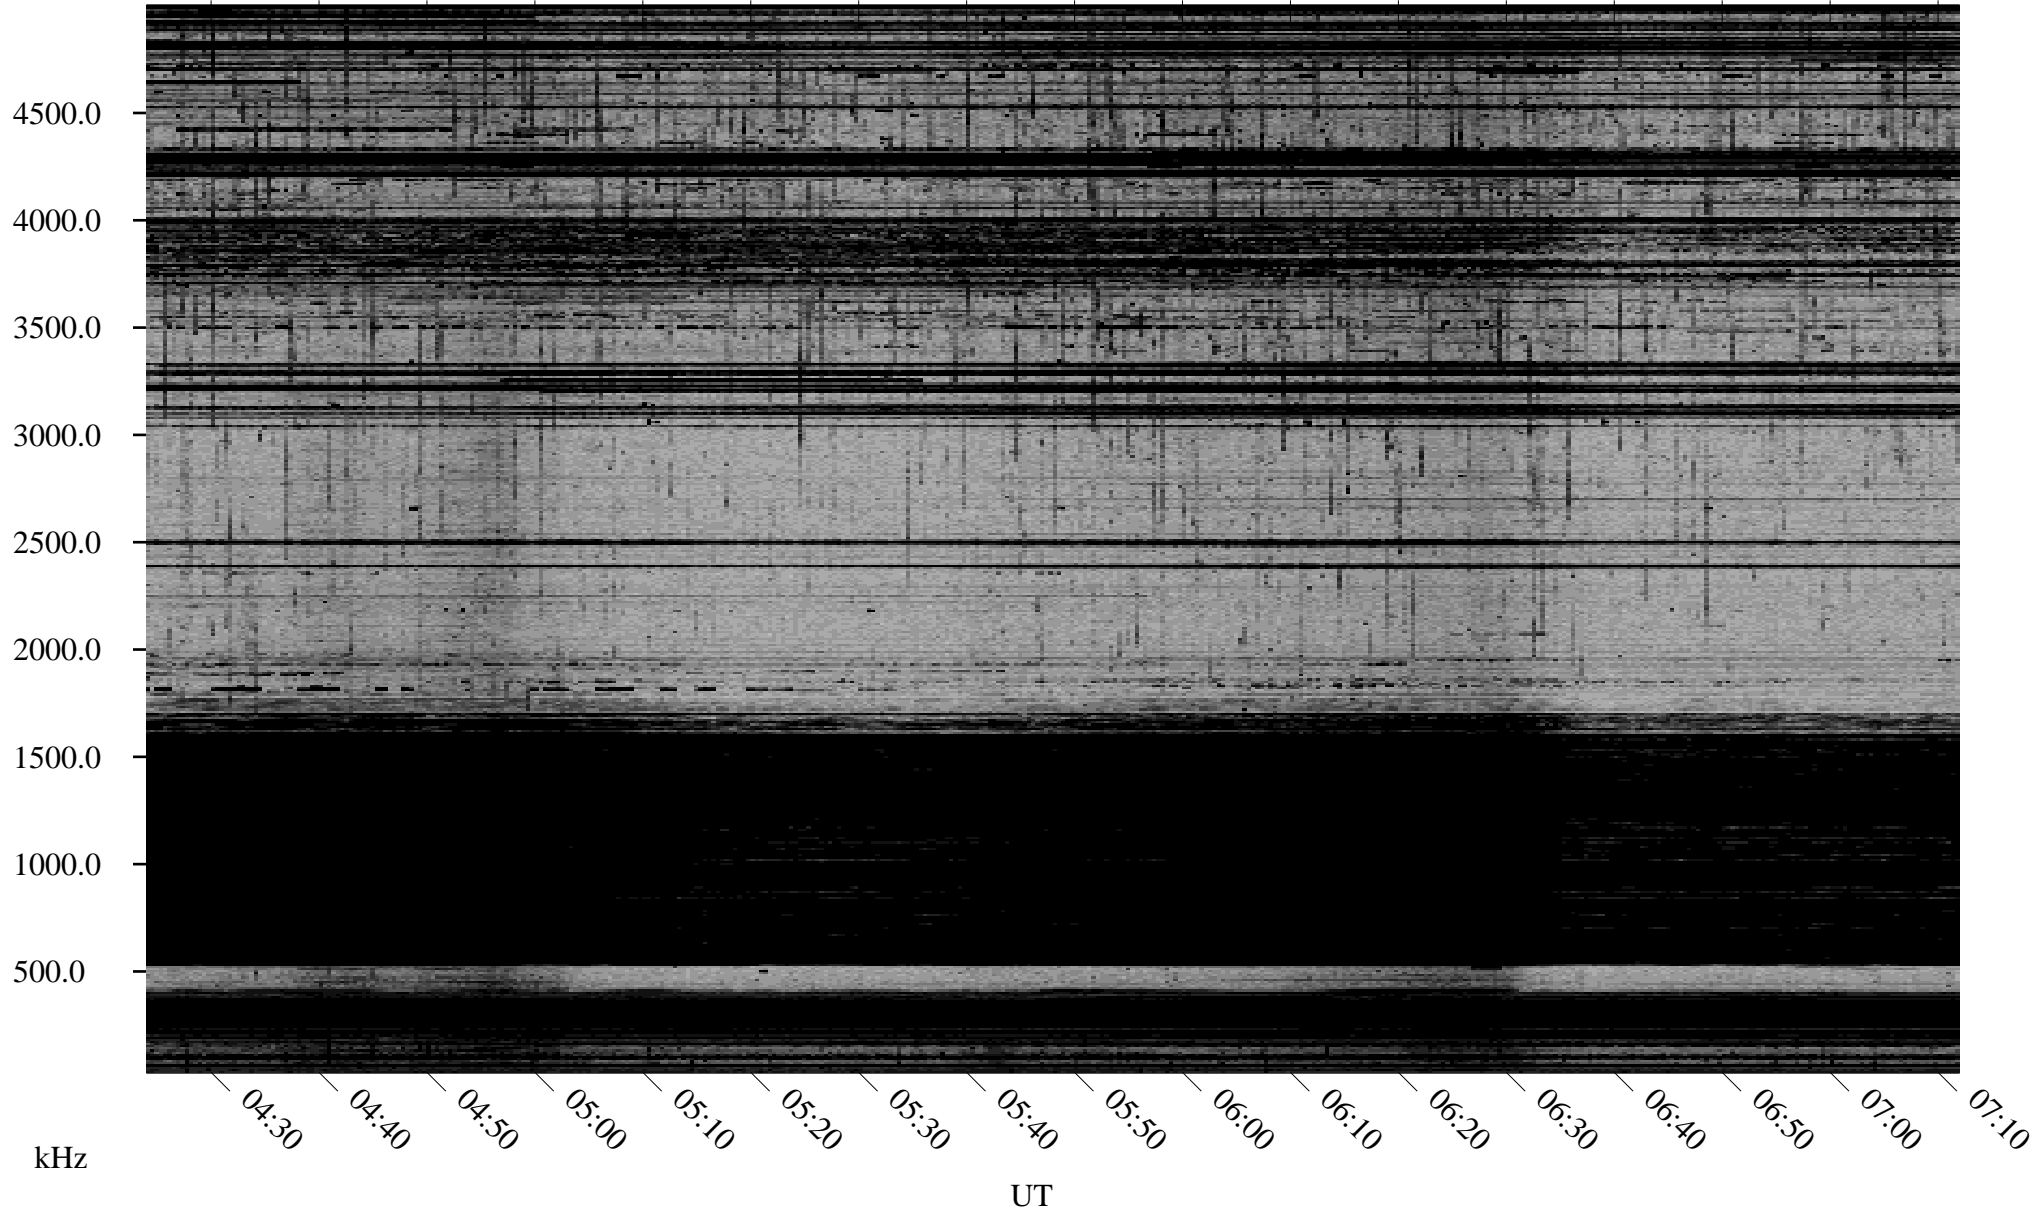

# 12/21/1998 Churchill, Manitoba

Linear Scale    Black = 161    White = 15

ch983551.r00m max\_12

Page 2

# 12/22/1998 Churchill, Manitoba

Linear Scale    Black = 161    White = 15

ch983551.r00m max\_12

Page 3

# 12/22/1998 Churchill, Manitoba

Linear Scale    Black = 161    White = 15

ch98355l.r00m max\_12

Page 4

# 12/22/1998 Churchill, Manitoba

Linear Scale    Black = 161    White = 15

ch983551.r00m max\_12