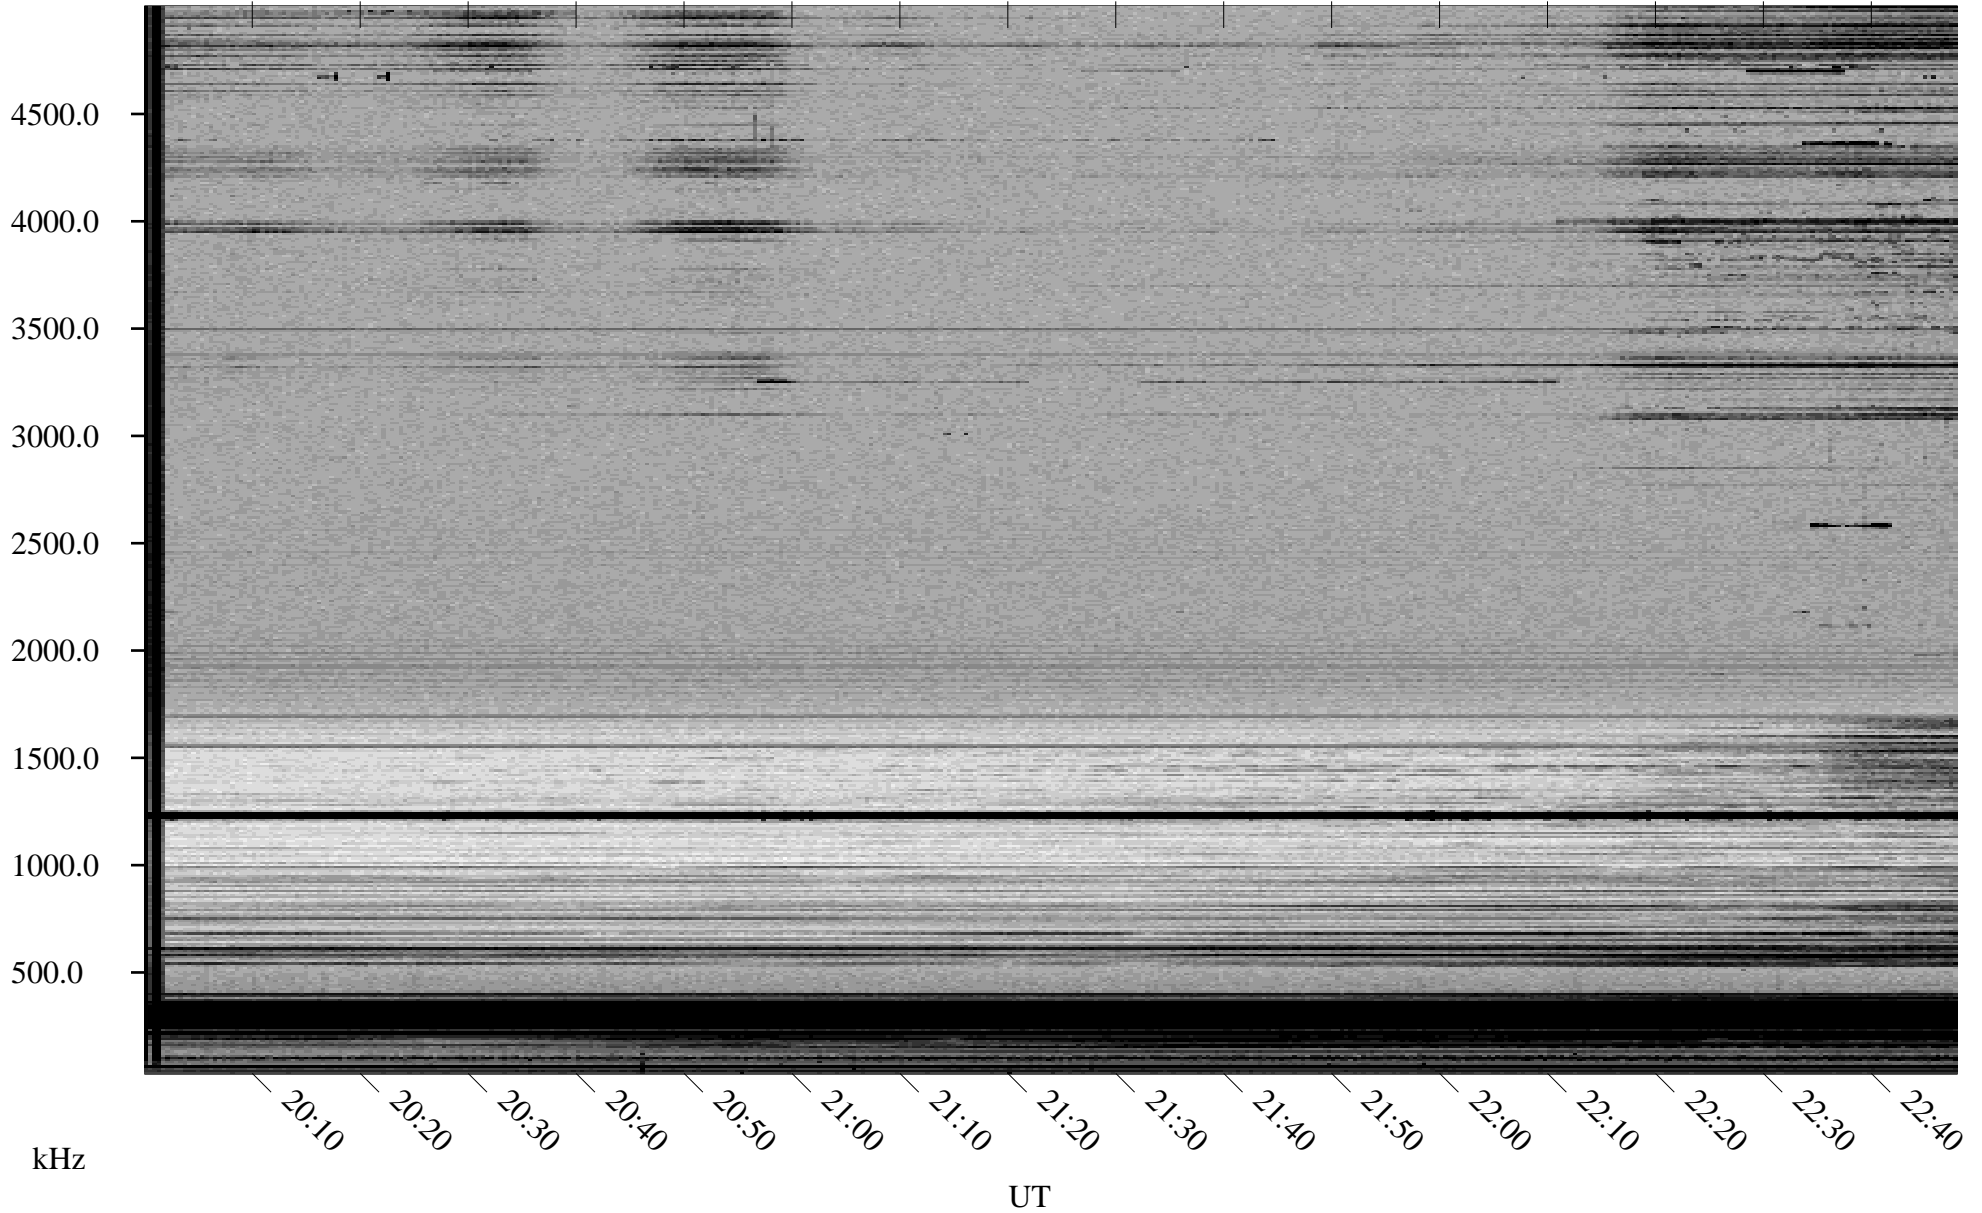

# 12/21/1998 Churchill, Manitoba

Linear Scale    Black = 161    White = 15

ch98355l.r00m max\_12

Page 1

# 12/21/1998 Churchill, Manitoba

Linear Scale    Black = 161    White = 15

ch983551.r00m max\_12

Page 2

# 12/22/1998 Churchill, Manitoba

Linear Scale    Black = 161    White = 15

ch983551.r00m max\_12

Page 3

# 12/22/1998 Churchill, Manitoba

Linear Scale    Black = 161    White = 15

ch983551.r00m max\_12