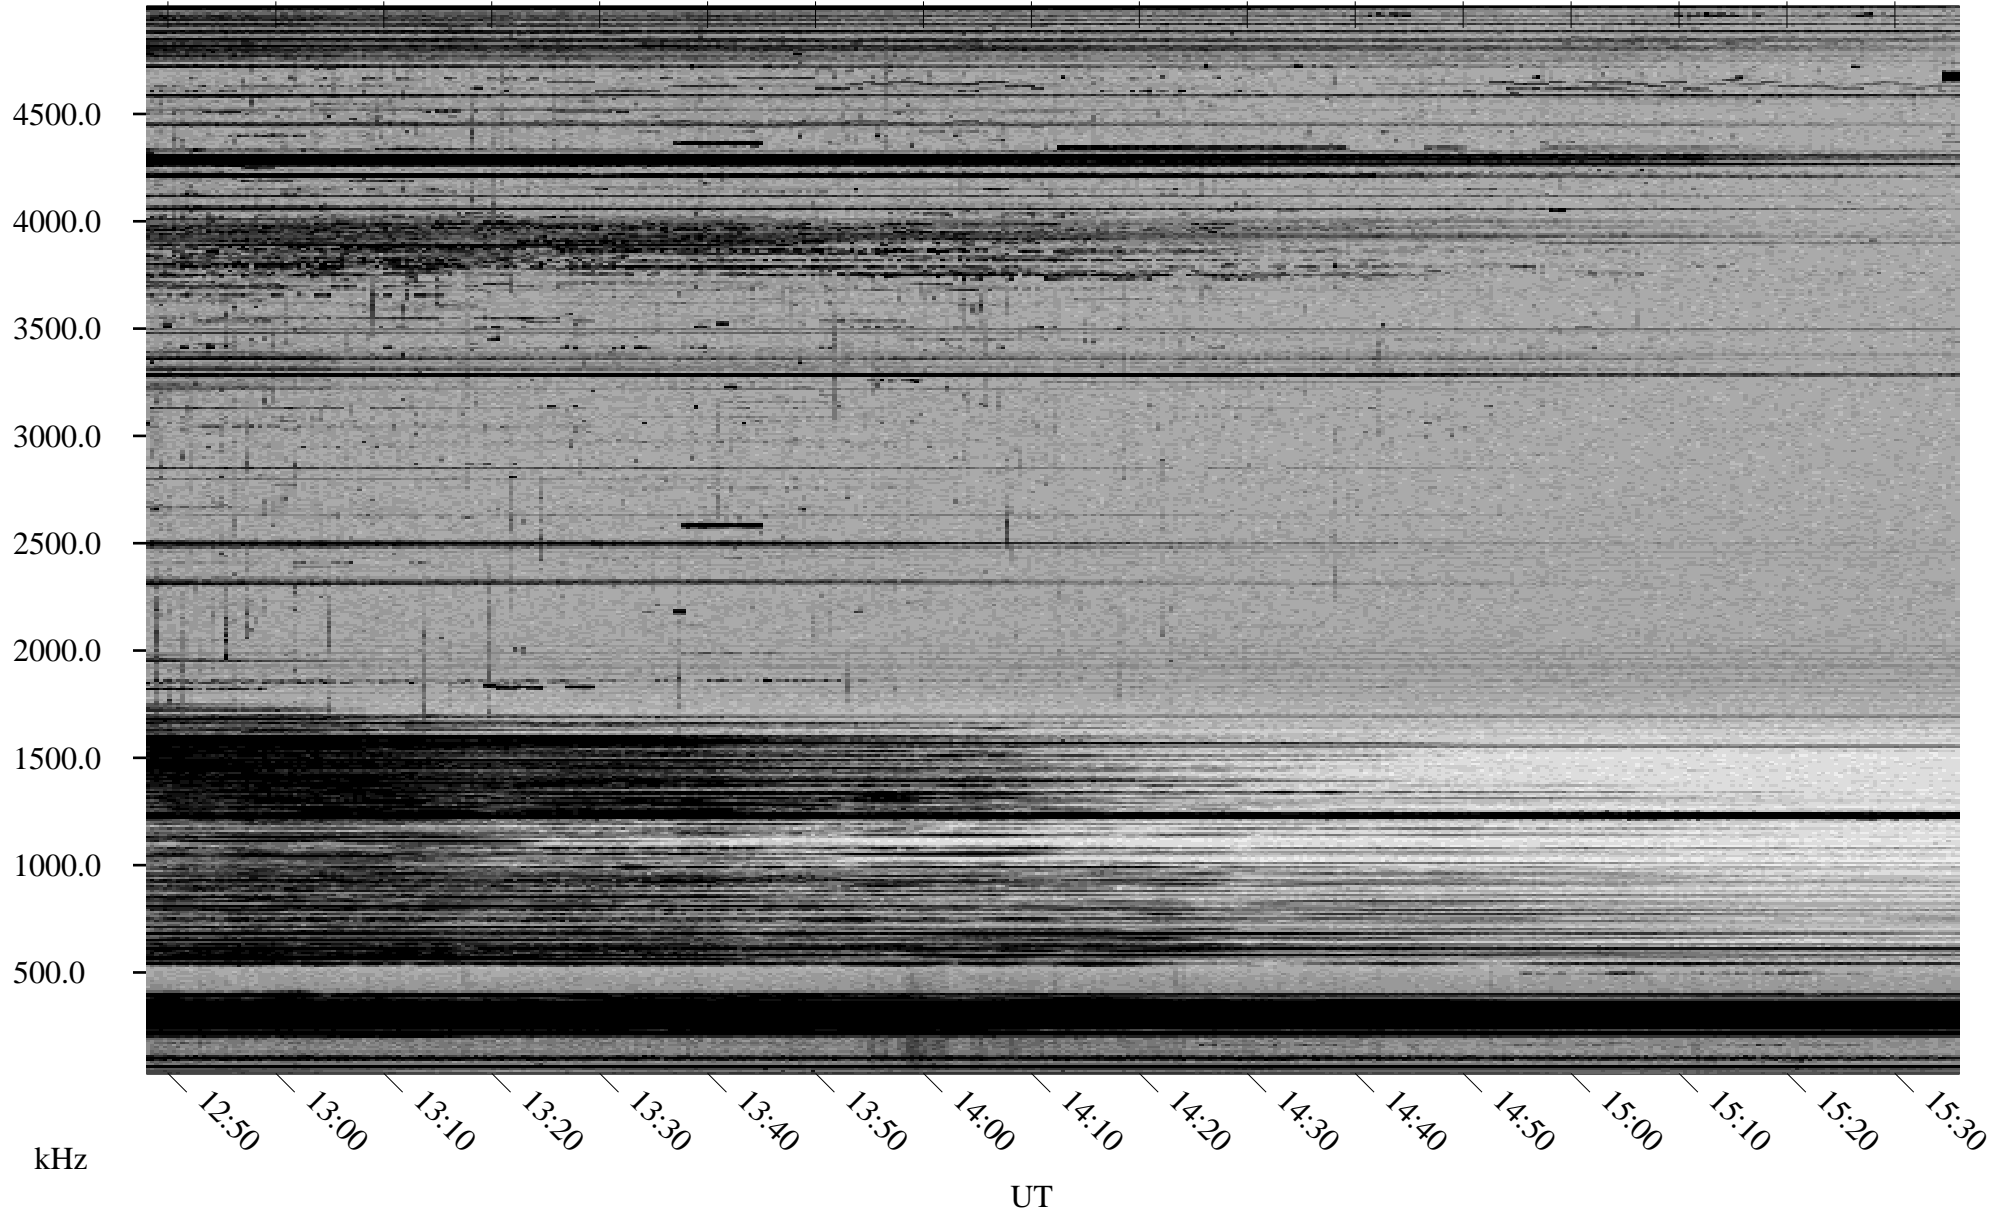

# 12/22/1998 Churchill, Manitoba

Linear Scale    Black = 161    White = 15

ch983551.r00m max\_12

# 12/22/1998 Churchill, Manitoba

Linear Scale    Black = 161    White = 15

ch983551.r00m max\_12

Page 6

# 12/22/1998 Churchill, Manitoba

Linear Scale    Black = 161    White = 15

ch983551.r00m max\_12

Page 7

# 12/22/1998 Churchill, Manitoba

Linear Scale    Black = 161    White = 15

ch983551.r00m max\_12

Page 8