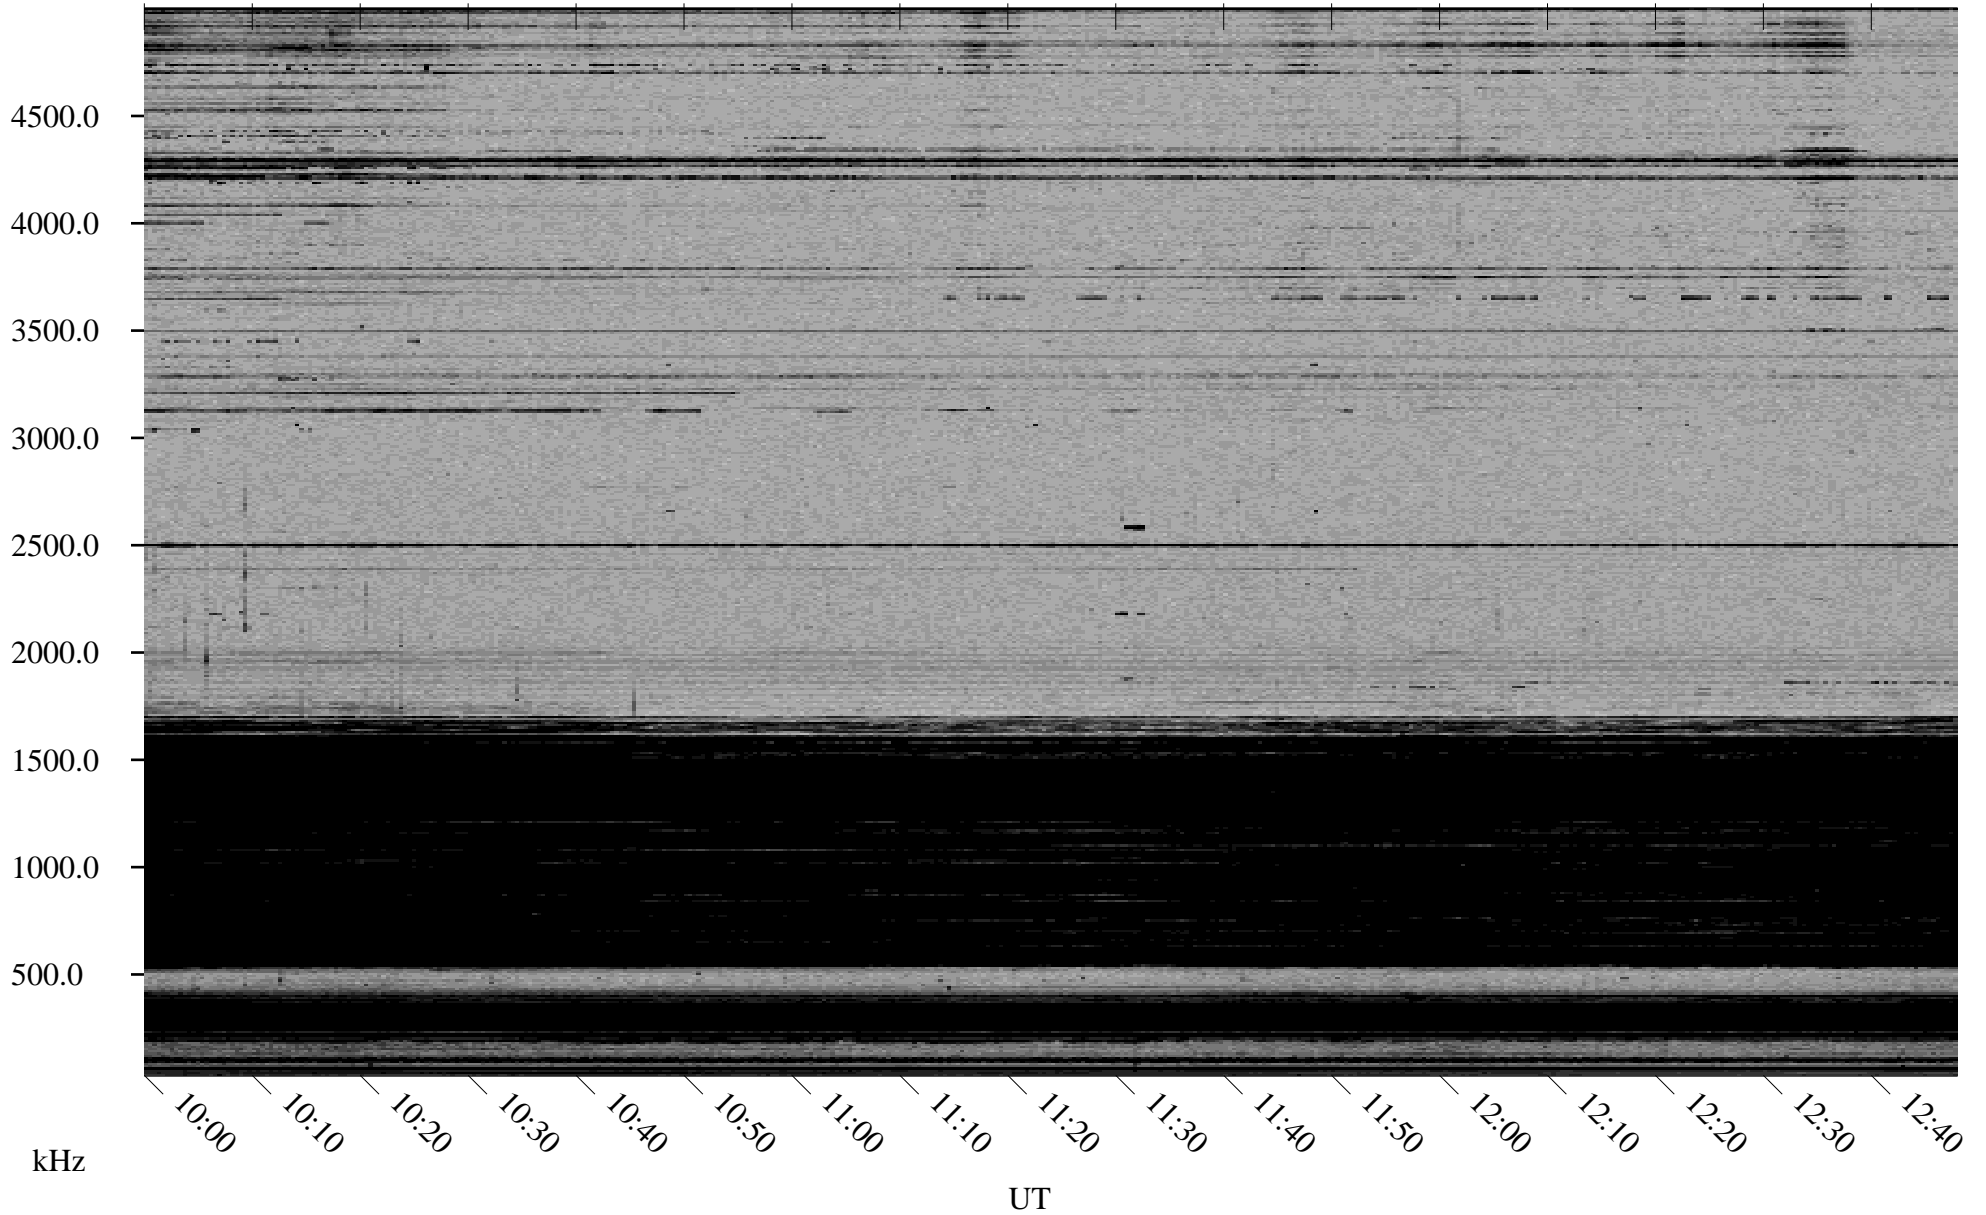

12/22/1998 Churchill, Manitoba

Linear Scale Black = 161 White = 15

ch98356l.r00m max_12

Page 1

12/22/1998 Churchill, Manitoba

Linear Scale Black = 161 White = 15

ch98356l.r00m max_12

Page 2

12/23/1998 Churchill, Manitoba

Linear Scale Black = 161 White = 15

ch98356l.r00m max_12

Page 3

12/23/1998 Churchill, Manitoba

Linear Scale Black = 161 White = 15

ch98356l.r00m max_12

Page 4

12/23/1998 Churchill, Manitoba

Linear Scale Black = 161 White = 15

ch98356l.r00m max_12

Page 5

12/23/1998 Churchill, Manitoba

Linear Scale Black = 161 White = 15

ch98356l.r00m max_12

Page 6

12/23/1998 Churchill, Manitoba

Linear Scale Black = 161 White = 15

ch98356l.r00m max_12

Page 7

12/23/1998 Churchill, Manitoba

Linear Scale Black = 161 White = 15

ch98356l.r00m max_12