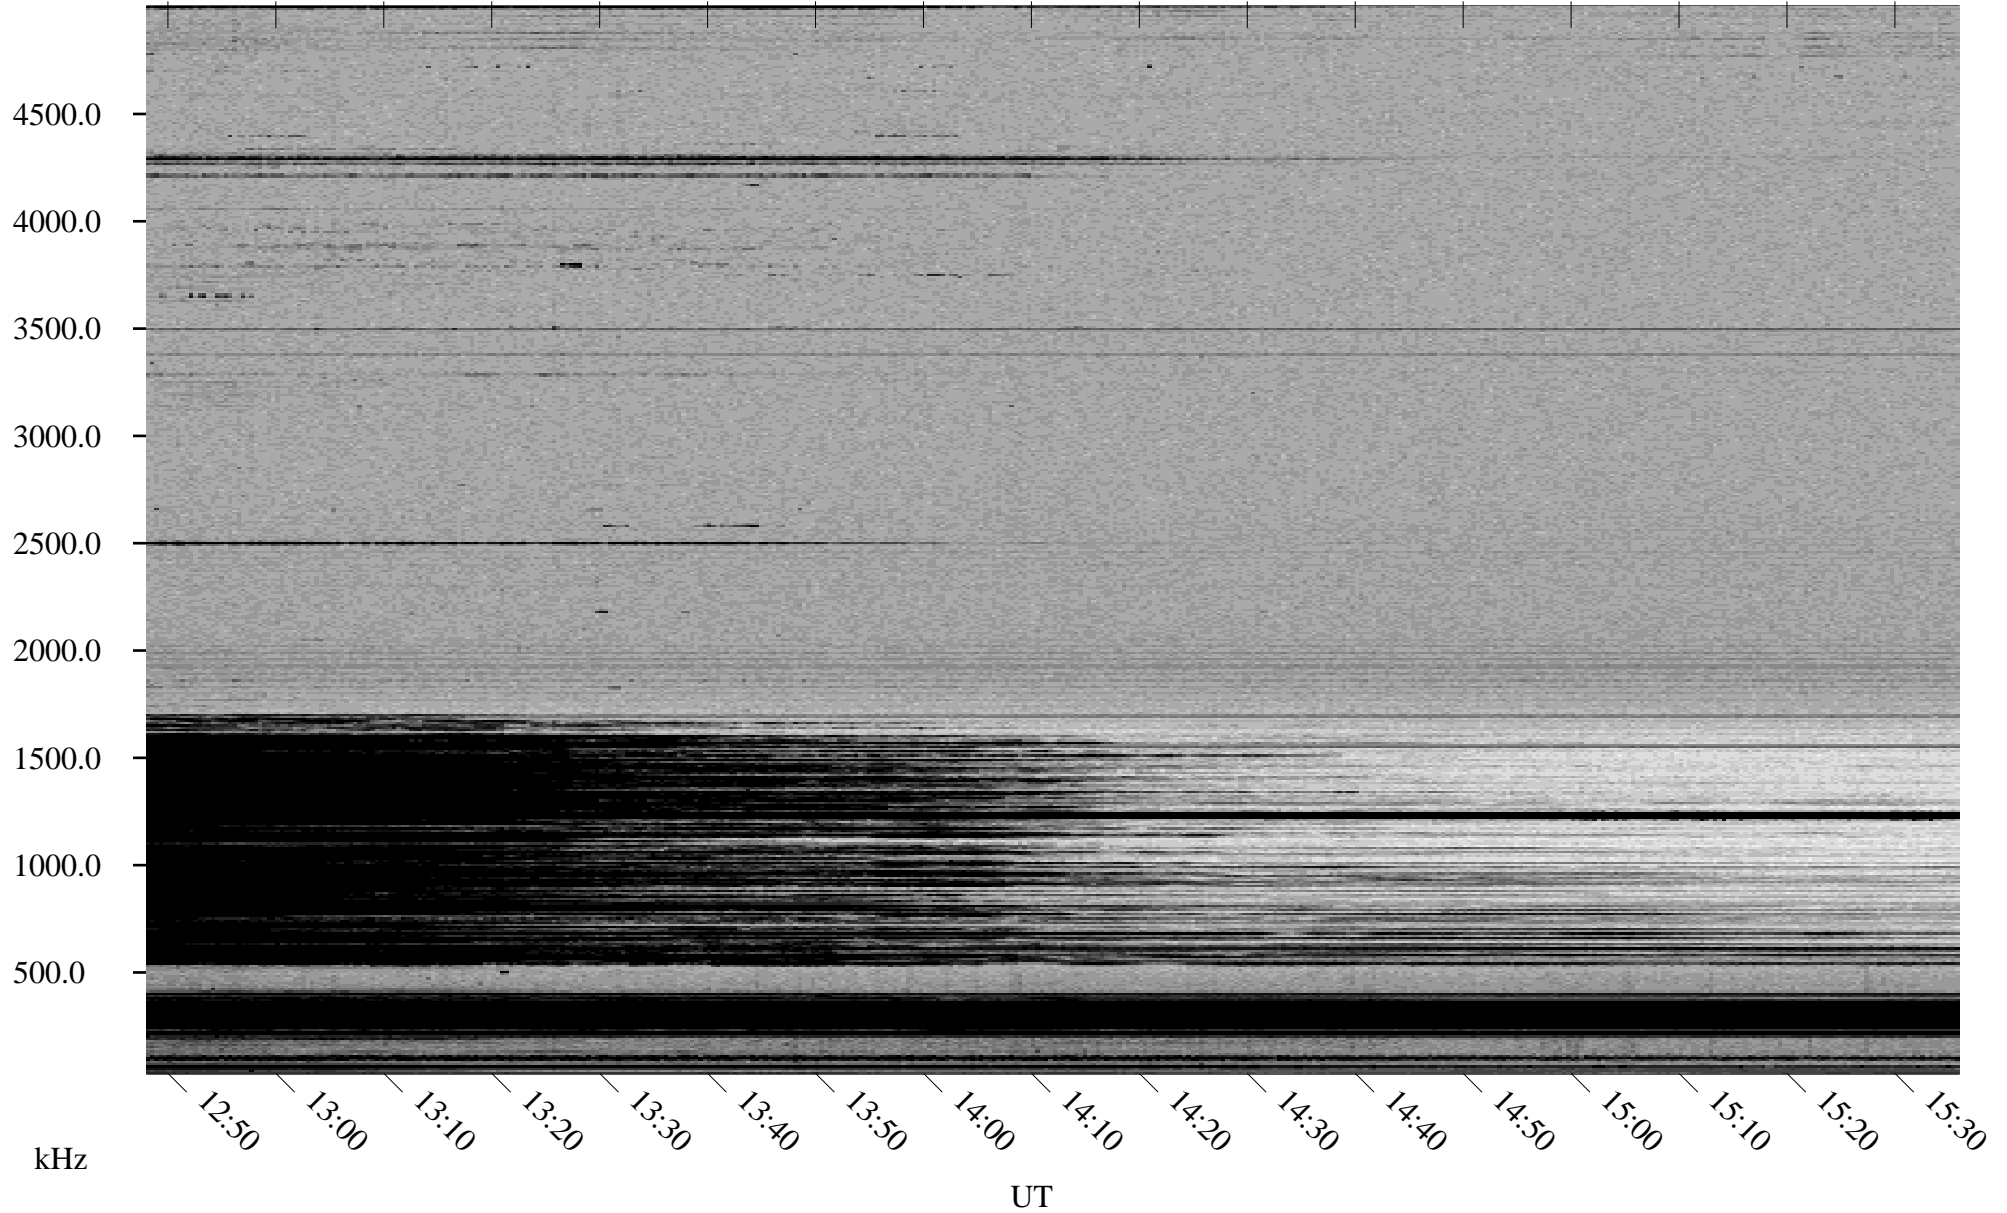

12/22/1998 Churchill, Manitoba

Linear Scale Black = 161 White = 15

ch98356l.r00m max_12

Page 1

12/22/1998 Churchill, Manitoba

Linear Scale Black = 161 White = 15

ch98356l.r00m max_12

Page 2

12/23/1998 Churchill, Manitoba

Linear Scale Black = 161 White = 15

ch98356l.r00m max_12

Page 3

12/23/1998 Churchill, Manitoba

Linear Scale Black = 161 White = 15

ch98356l.r00m max_12

Page 4

12/23/1998 Churchill, Manitoba

Linear Scale Black = 161 White = 15

ch98356l.r00m max_12

Page 5

12/23/1998 Churchill, Manitoba

Linear Scale Black = 161 White = 15

ch98356l.r00m max_12

Page 6

12/23/1998 Churchill, Manitoba

Linear Scale Black = 161 White = 15

ch98356l.r00m max_12

Page 7

12/23/1998 Churchill, Manitoba

Linear Scale Black = 161 White = 15

ch98356l.r00m max_12