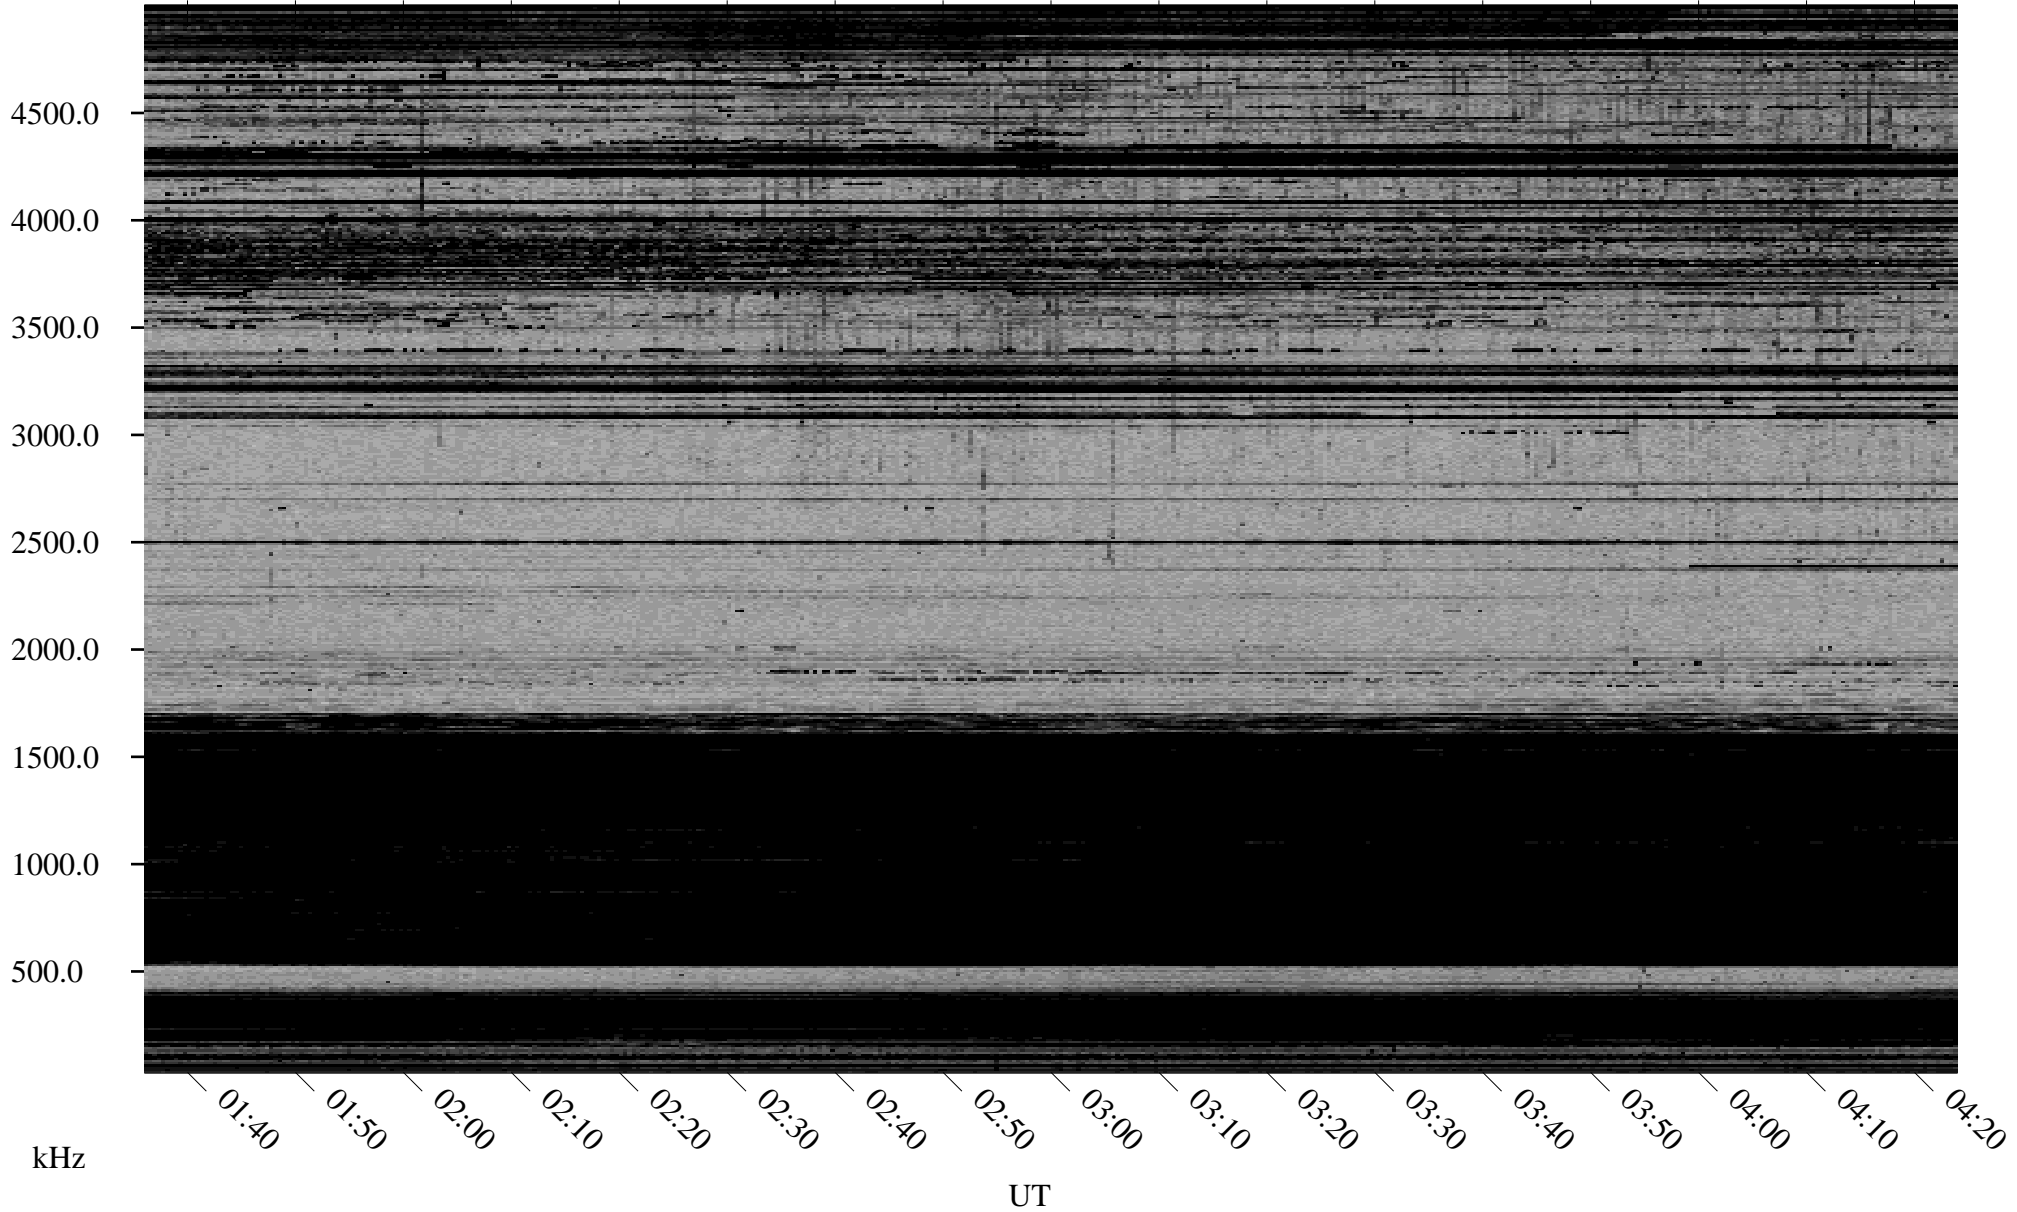

12/22/1998 Churchill, Manitoba

Linear Scale Black = 161 White = 15

ch98356l.r00m max_12

Page 1

12/22/1998 Churchill, Manitoba

Linear Scale Black = 161 White = 15

ch98356l.r00m max_12

Page 2

12/23/1998 Churchill, Manitoba

Linear Scale Black = 161 White = 15

ch98356l.r00m max_12

Page 3

12/23/1998 Churchill, Manitoba

Linear Scale Black = 161 White = 15

ch98356l.r00m max_12

Page 4

12/23/1998 Churchill, Manitoba

Linear Scale Black = 161 White = 15

ch98356l.r00m max_12

Page 5

12/23/1998 Churchill, Manitoba

Linear Scale Black = 161 White = 15

ch98356l.r00m max_12

Page 6

12/23/1998 Churchill, Manitoba

Linear Scale Black = 161 White = 15

ch98356l.r00m max_12

Page 7

12/23/1998 Churchill, Manitoba

Linear Scale Black = 161 White = 15

ch98356l.r00m max_12