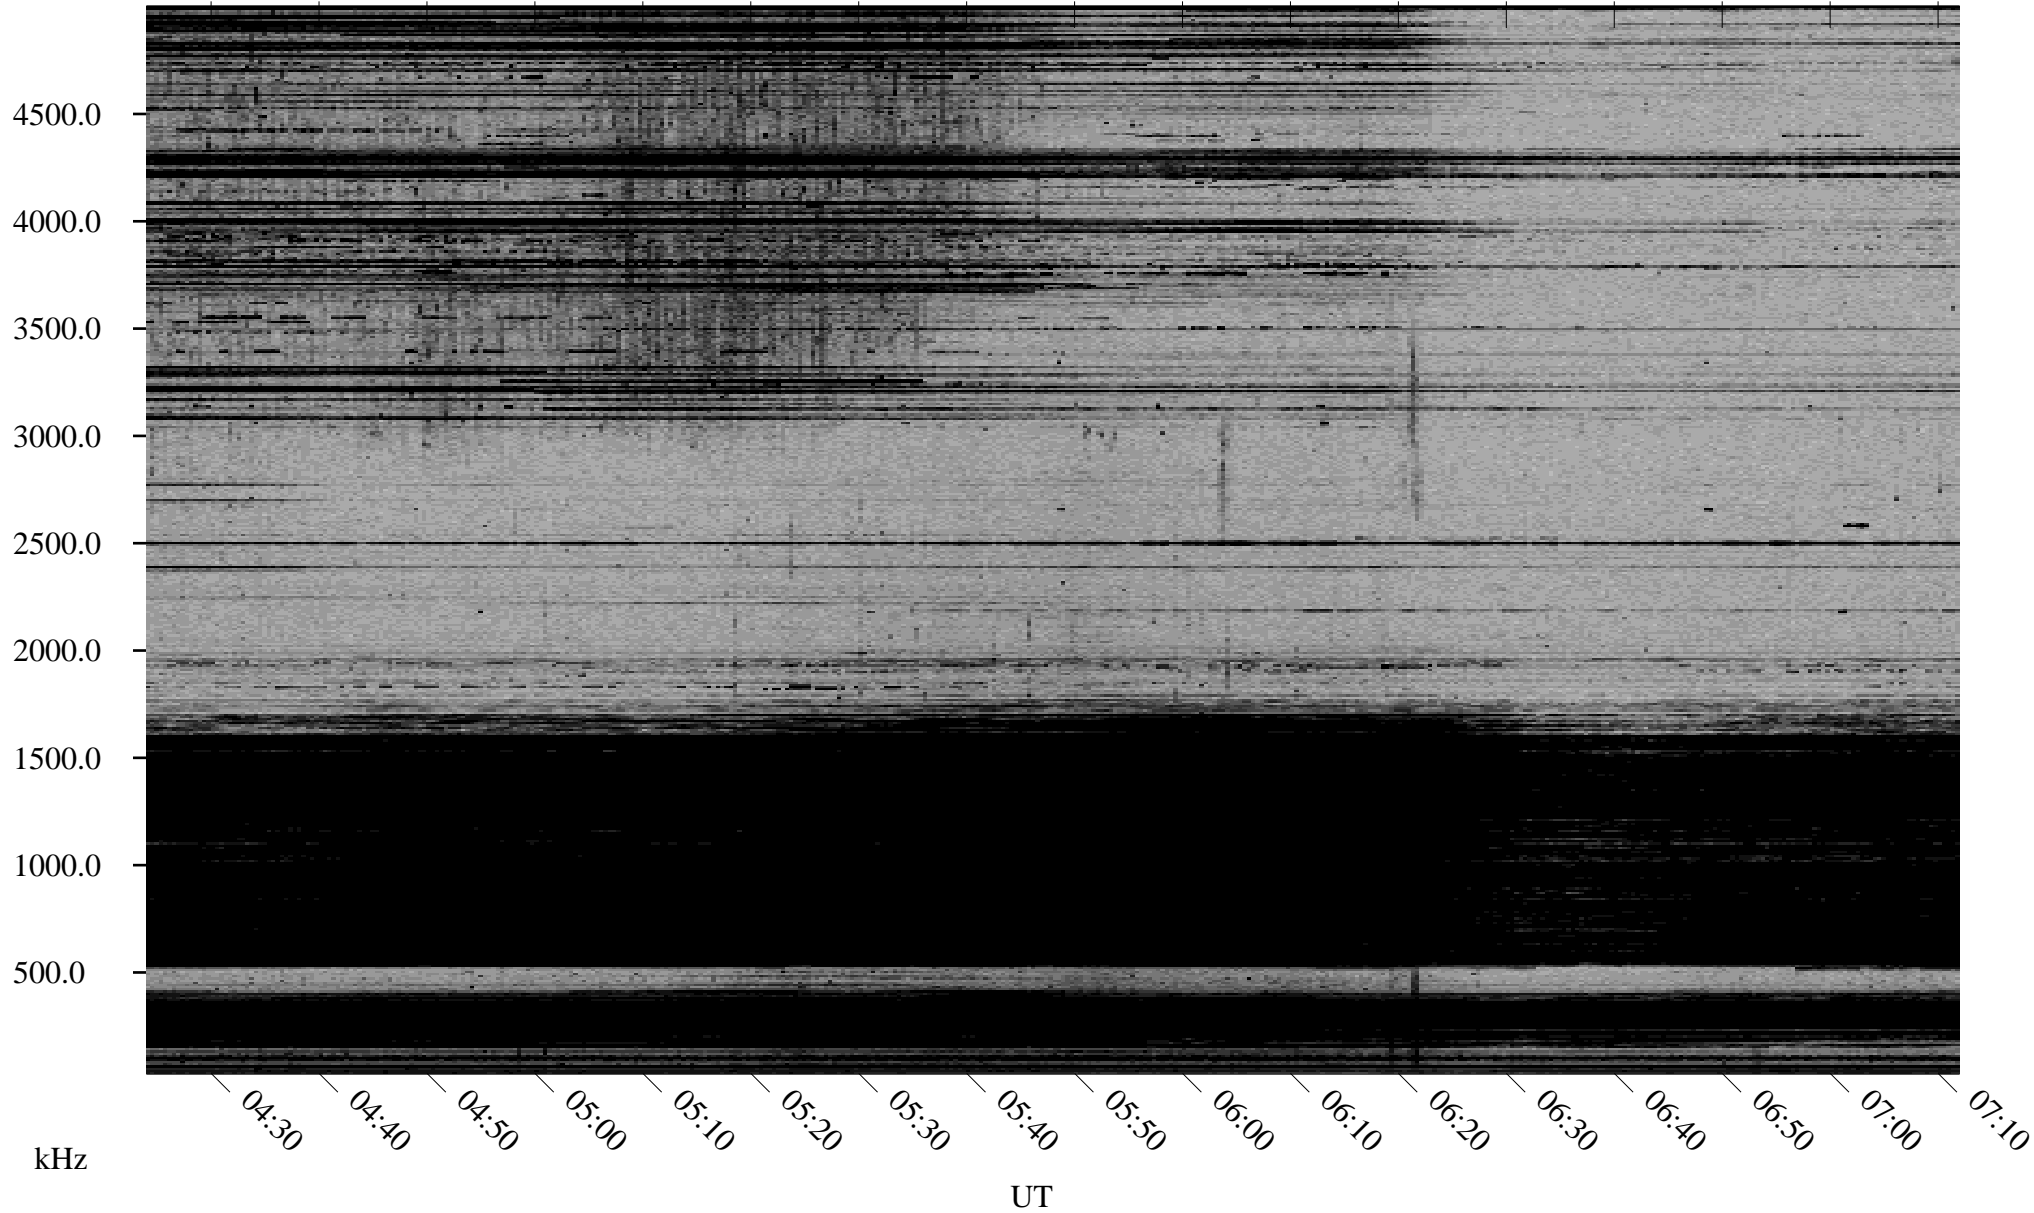

12/22/1998 Churchill, Manitoba

Linear Scale Black = 161 White = 15

ch98356l.r00m max_12

Page 1

12/22/1998 Churchill, Manitoba

Linear Scale Black = 161 White = 15

ch98356l.r00m max_12

Page 2

12/23/1998 Churchill, Manitoba

Linear Scale Black = 161 White = 15

ch98356l.r00m max_12

Page 3

12/23/1998 Churchill, Manitoba

Linear Scale Black = 161 White = 15

ch98356l.r00m max_12

Page 4

12/23/1998 Churchill, Manitoba

Linear Scale Black = 161 White = 15

ch98356l.r00m max_12

Page 5

12/23/1998 Churchill, Manitoba

Linear Scale Black = 161 White = 15

ch98356l.r00m max_12

Page 6

12/23/1998 Churchill, Manitoba

Linear Scale Black = 161 White = 15

ch98356l.r00m max_12

Page 7

12/23/1998 Churchill, Manitoba

Linear Scale Black = 161 White = 15

ch98356l.r00m max_12