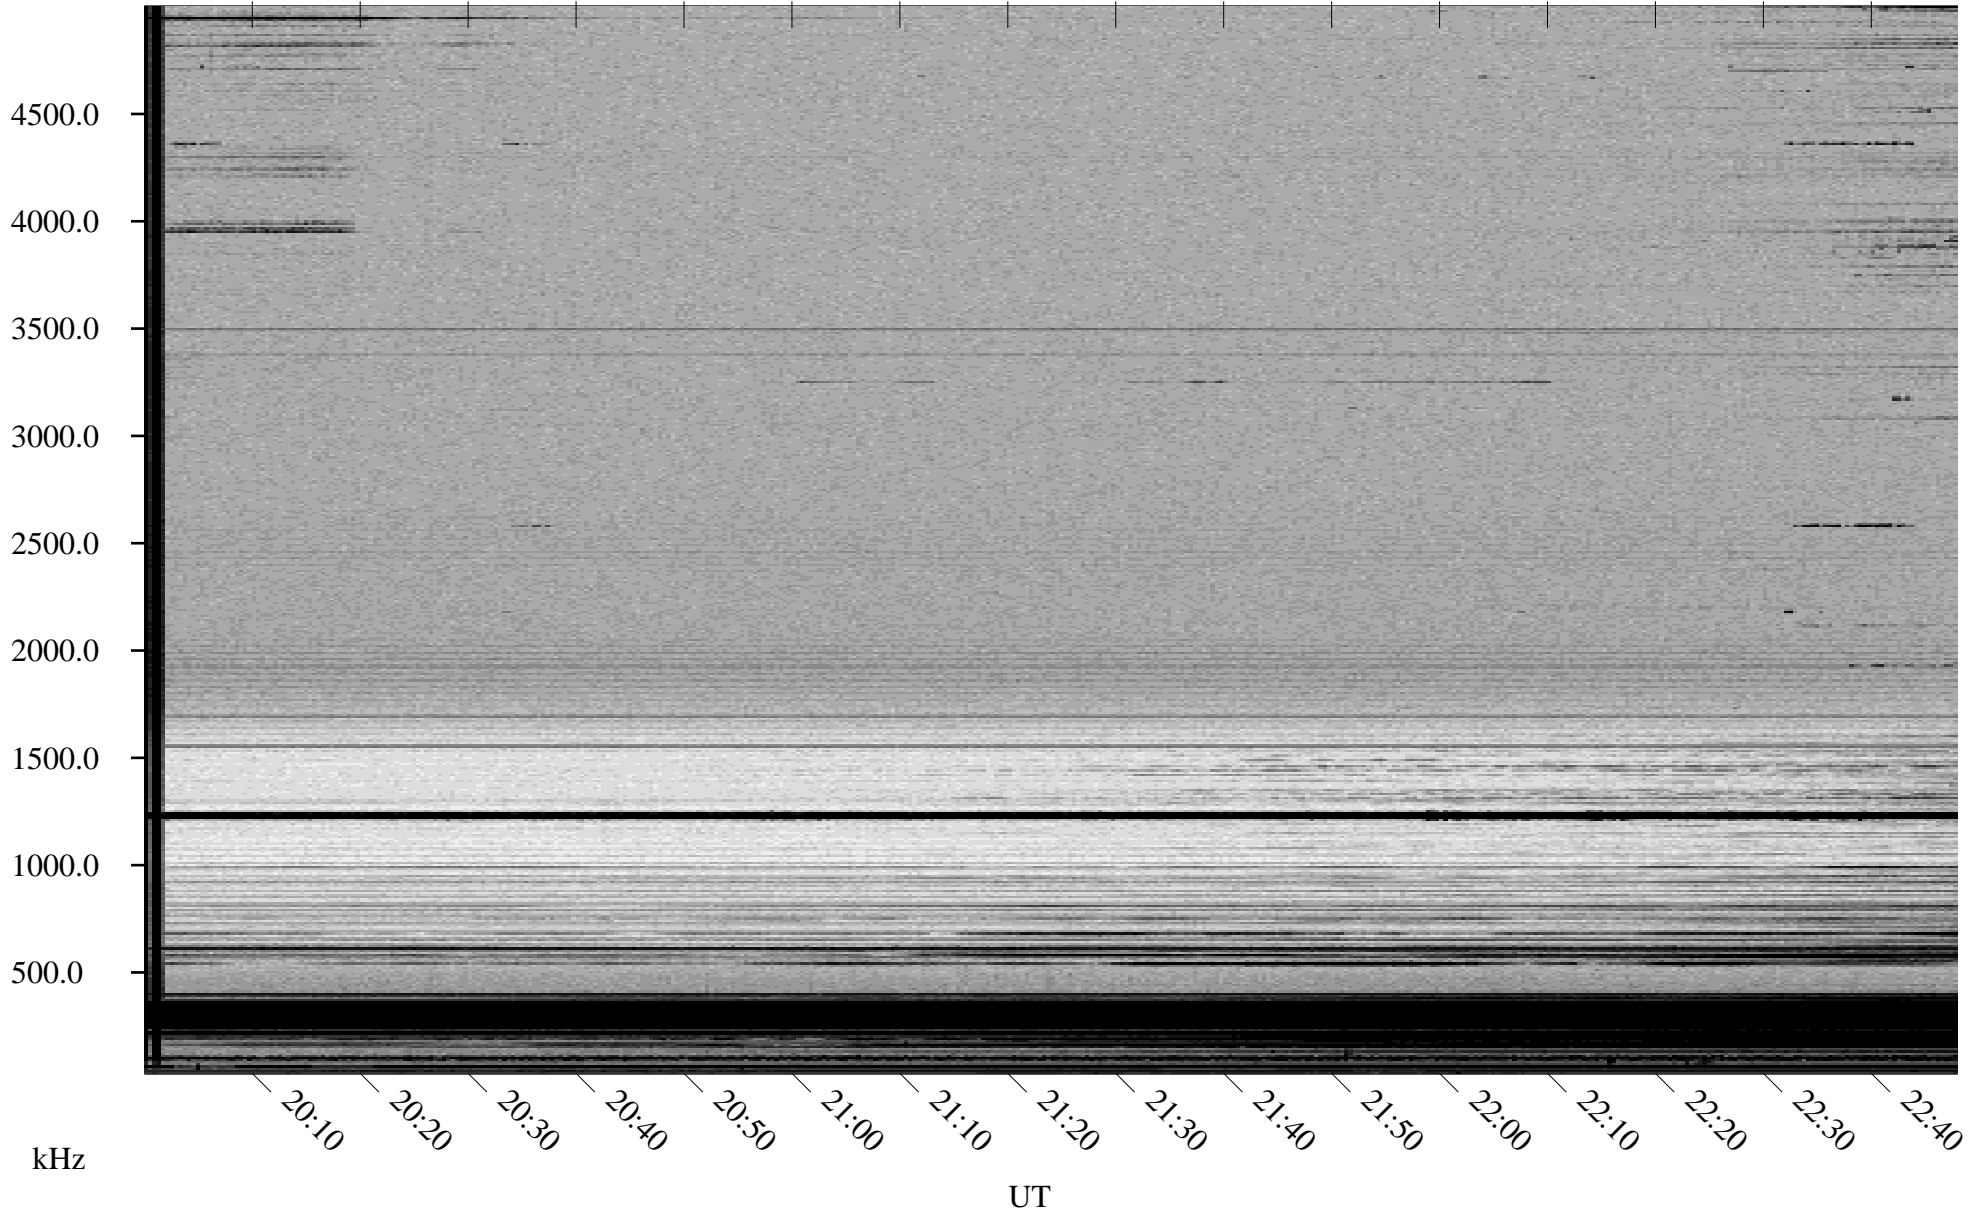

12/22/1998 Churchill, Manitoba

Linear Scale Black = 161 White = 15

ch98356l.r00m max_12

Page 1

12/22/1998 Churchill, Manitoba

Linear Scale Black = 161 White = 15

ch98356l.r00m max_12

Page 2

12/23/1998 Churchill, Manitoba

Linear Scale Black = 161 White = 15

ch98356l.r00m max_12

Page 3

12/23/1998 Churchill, Manitoba

Linear Scale Black = 161 White = 15

ch98356l.r00m max_12

Page 4

12/23/1998 Churchill, Manitoba

Linear Scale Black = 161 White = 15

ch98356l.r00m max_12

Page 5

12/23/1998 Churchill, Manitoba

Linear Scale Black = 161 White = 15

ch98356l.r00m max_12

Page 6

12/23/1998 Churchill, Manitoba

Linear Scale Black = 161 White = 15

ch98356l.r00m max_12

Page 7

12/23/1998 Churchill, Manitoba

Linear Scale Black = 161 White = 15

ch98356l.r00m max_12