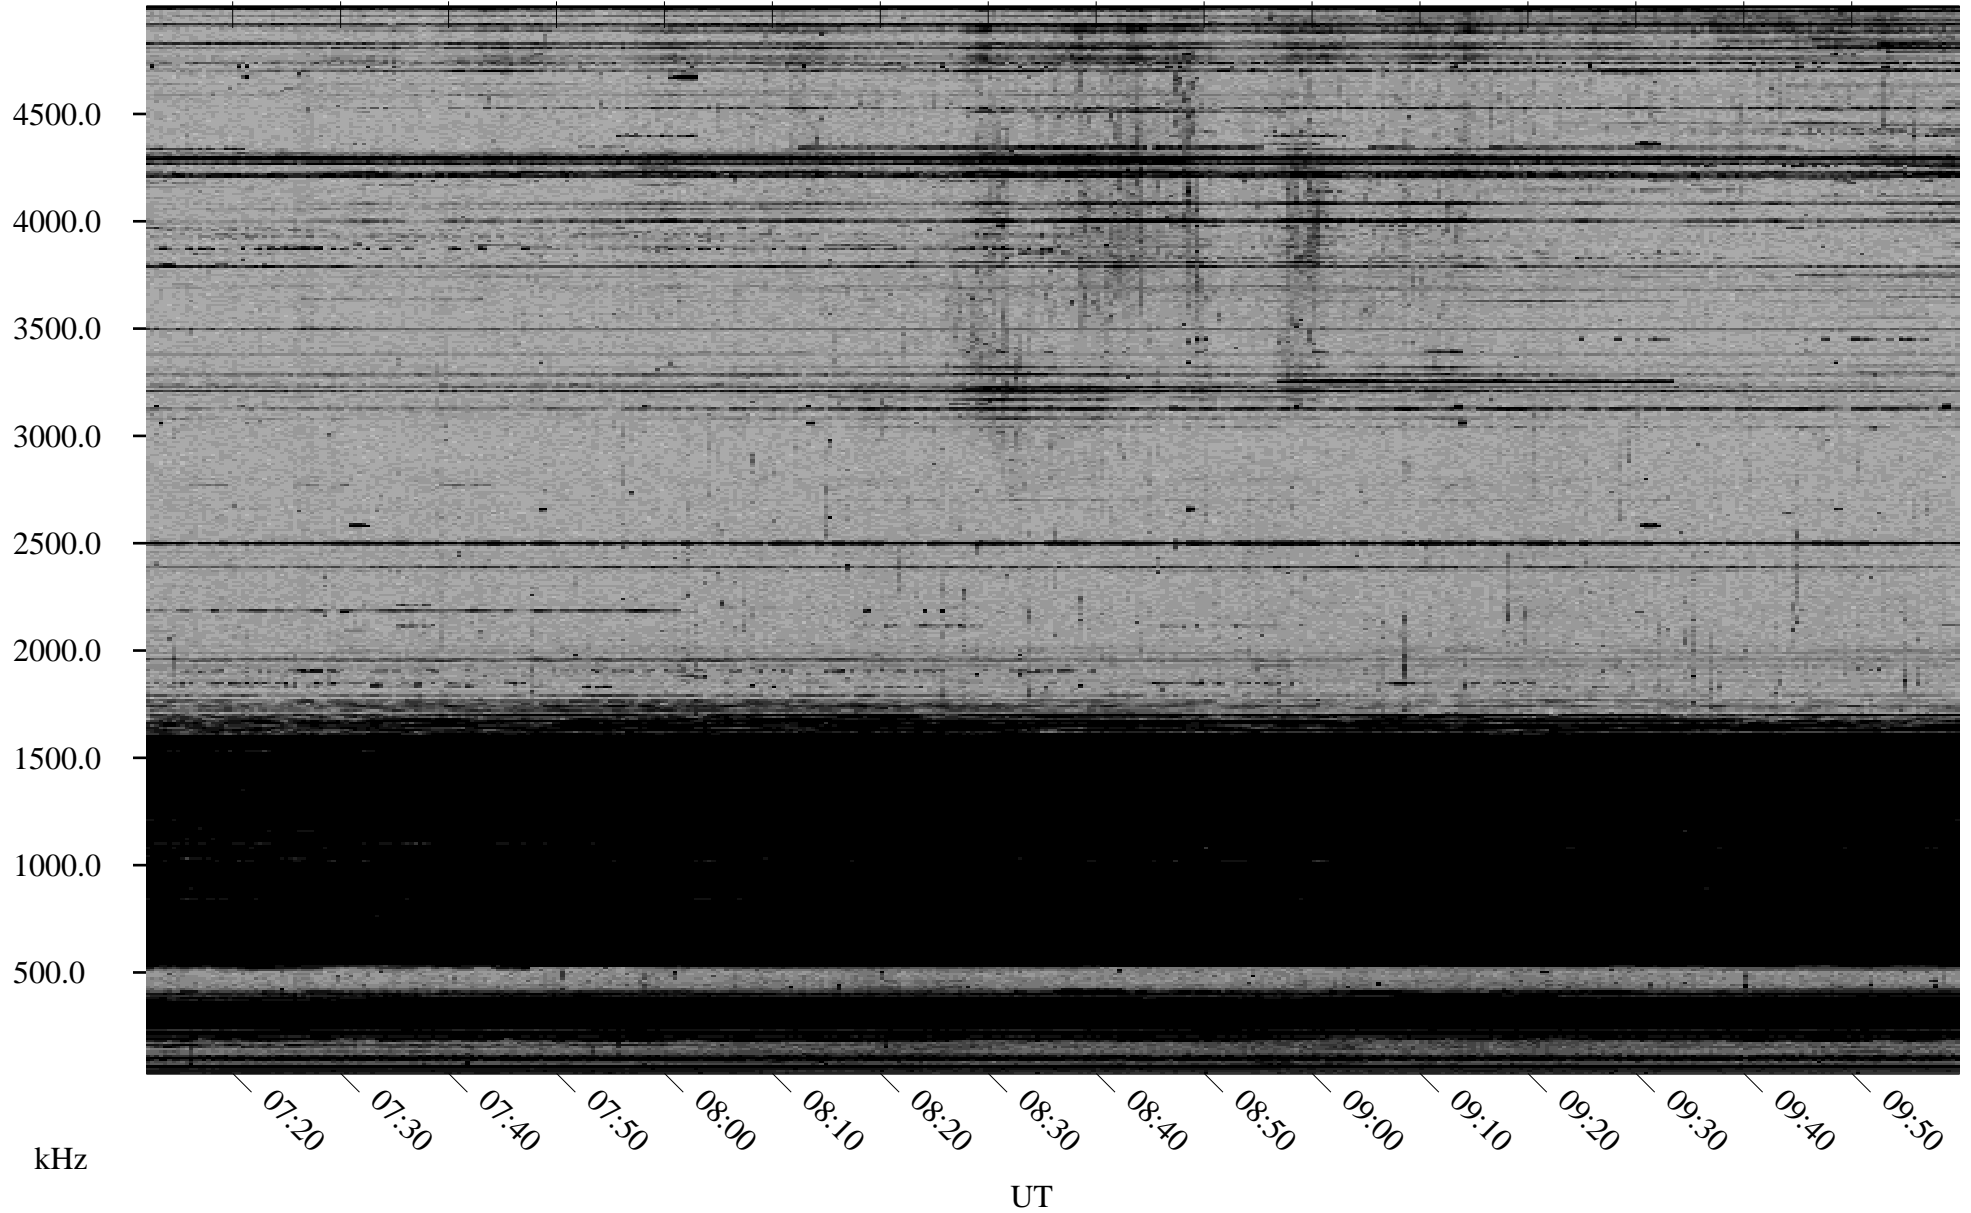

12/22/1998 Churchill, Manitoba

Linear Scale Black = 161 White = 15

ch98356l.r00m max_12

Page 1

12/22/1998 Churchill, Manitoba

Linear Scale Black = 161 White = 15

ch98356l.r00m max_12

Page 2

12/23/1998 Churchill, Manitoba

Linear Scale Black = 161 White = 15

ch98356l.r00m max_12

Page 3

12/23/1998 Churchill, Manitoba

Linear Scale Black = 161 White = 15

ch98356l.r00m max_12

Page 4

12/23/1998 Churchill, Manitoba

Linear Scale Black = 161 White = 15

ch98356l.r00m max_12

Page 5

12/23/1998 Churchill, Manitoba

Linear Scale Black = 161 White = 15

ch98356l.r00m max_12

Page 6

12/23/1998 Churchill, Manitoba

Linear Scale Black = 161 White = 15

ch98356l.r00m max_12

Page 7

12/23/1998 Churchill, Manitoba

Linear Scale Black = 161 White = 15

ch98356l.r00m max_12