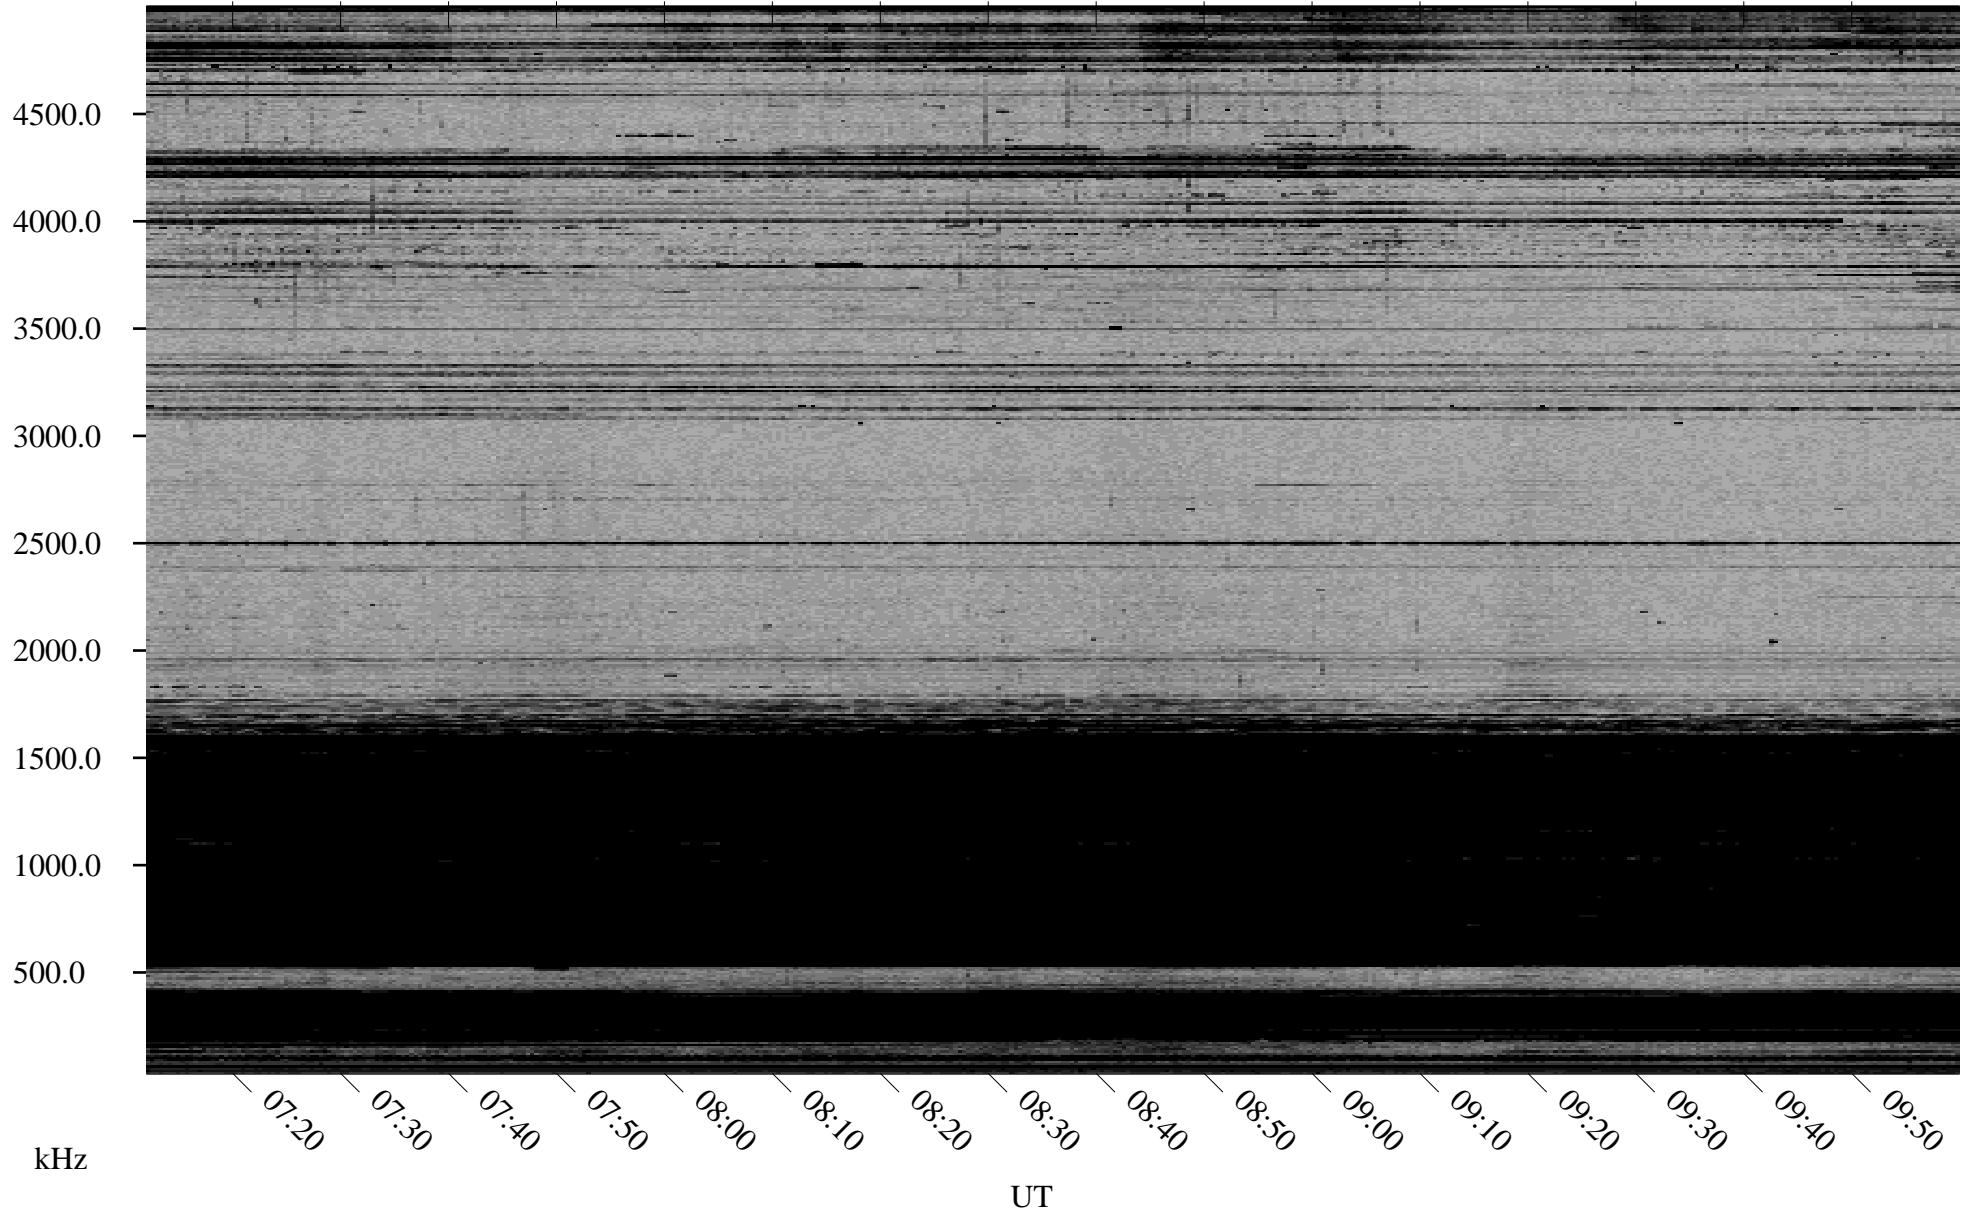

12/23/1998 Churchill, Manitoba

Linear Scale Black = 161 White = 15

ch98357l.r00m max_12

Page 1

12/23/1998 Churchill, Manitoba

Linear Scale Black = 161 White = 15

ch98357l.r00m max_12

Page 2

12/24/1998 Churchill, Manitoba

Linear Scale Black = 161 White = 15

ch98357l.r00m max_12

Page 3

12/24/1998 Churchill, Manitoba

Linear Scale Black = 161 White = 15

ch98357l.r00m max_12

Page 4

12/24/1998 Churchill, Manitoba

Linear Scale Black = 161 White = 15

ch98357l.r00m max_12

Page 5

12/24/1998 Churchill, Manitoba

Linear Scale Black = 161 White = 15

ch98357l.r00m max_12

Page 6

12/24/1998 Churchill, Manitoba

Linear Scale Black = 161 White = 15

ch98357l.r00m max_12

Page 7

12/24/1998 Churchill, Manitoba

Linear Scale Black = 161 White = 15

ch98357l.r00m max_12

Page 8