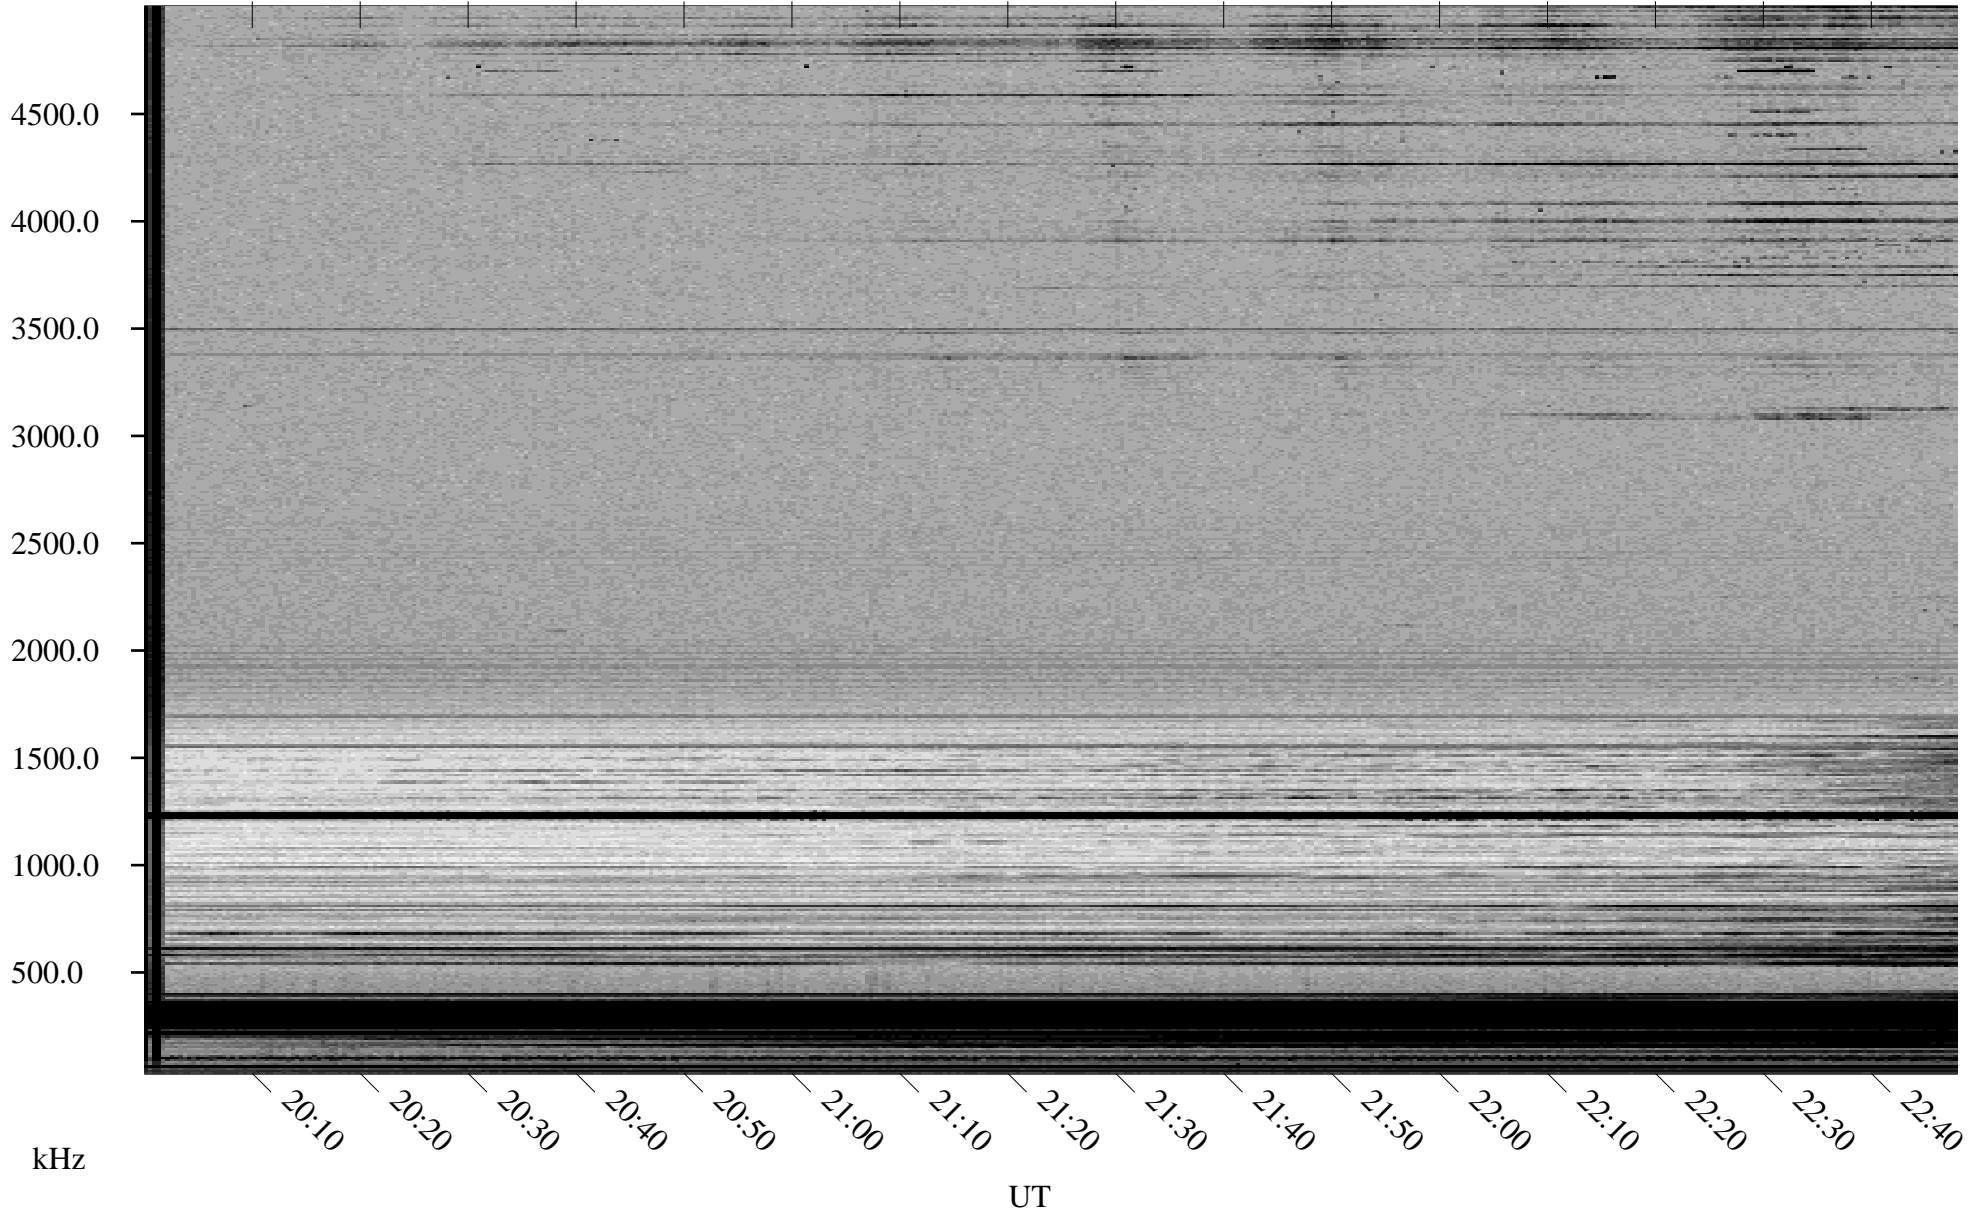

12/23/1998 Churchill, Manitoba

Linear Scale Black = 161 White = 15

ch98357l.r00m max_12

Page 1

12/23/1998 Churchill, Manitoba

Linear Scale Black = 161 White = 15

ch98357l.r00m max_12

Page 2

12/24/1998 Churchill, Manitoba

Linear Scale Black = 161 White = 15

ch98357l.r00m max_12

Page 3

12/24/1998 Churchill, Manitoba

Linear Scale Black = 161 White = 15

ch98357l.r00m max_12

Page 4

12/24/1998 Churchill, Manitoba

Linear Scale Black = 161 White = 15

ch98357l.r00m max_12

Page 5

12/24/1998 Churchill, Manitoba

Linear Scale Black = 161 White = 15

ch98357l.r00m max_12

Page 6

12/24/1998 Churchill, Manitoba

Linear Scale Black = 161 White = 15

ch98357l.r00m max_12

Page 7

12/24/1998 Churchill, Manitoba

Linear Scale Black = 161 White = 15

ch98357l.r00m max_12

Page 8