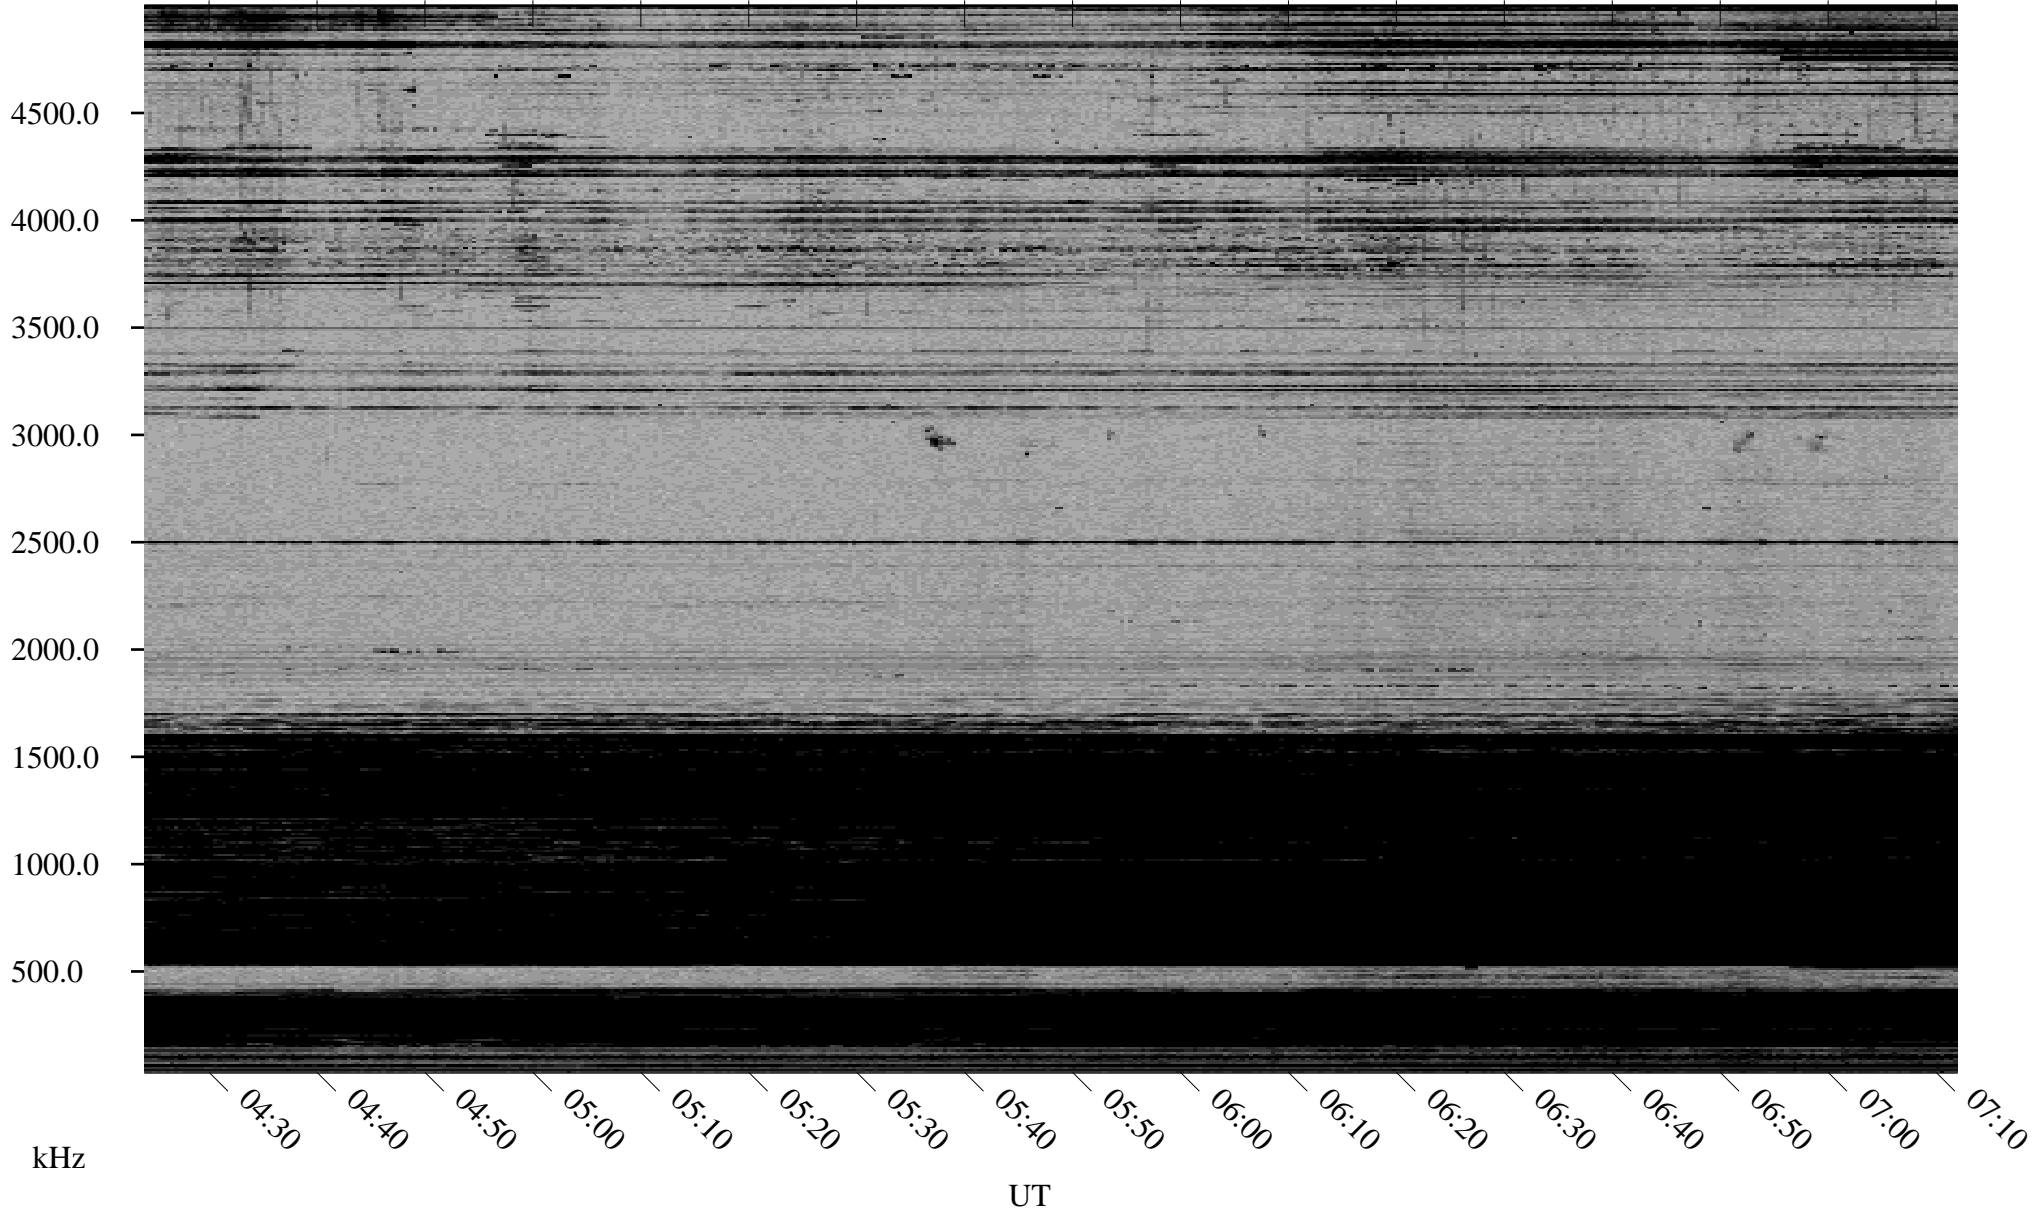

12/23/1998 Churchill, Manitoba

Linear Scale Black = 161 White = 15

ch98357l.r00m max_12

Page 1

12/23/1998 Churchill, Manitoba

Linear Scale Black = 161 White = 15

ch98357l.r00m max_12

Page 2

12/24/1998 Churchill, Manitoba

Linear Scale Black = 161 White = 15

ch98357l.r00m max_12

Page 3

12/24/1998 Churchill, Manitoba

Linear Scale Black = 161 White = 15

ch98357l.r00m max_12

Page 4

12/24/1998 Churchill, Manitoba

Linear Scale Black = 161 White = 15

ch98357l.r00m max_12

Page 5

12/24/1998 Churchill, Manitoba

Linear Scale Black = 161 White = 15

ch98357l.r00m max_12

Page 6

12/24/1998 Churchill, Manitoba

Linear Scale Black = 161 White = 15

ch98357l.r00m max_12

Page 7

12/24/1998 Churchill, Manitoba

Linear Scale Black = 161 White = 15

ch98357l.r00m max_12

Page 8