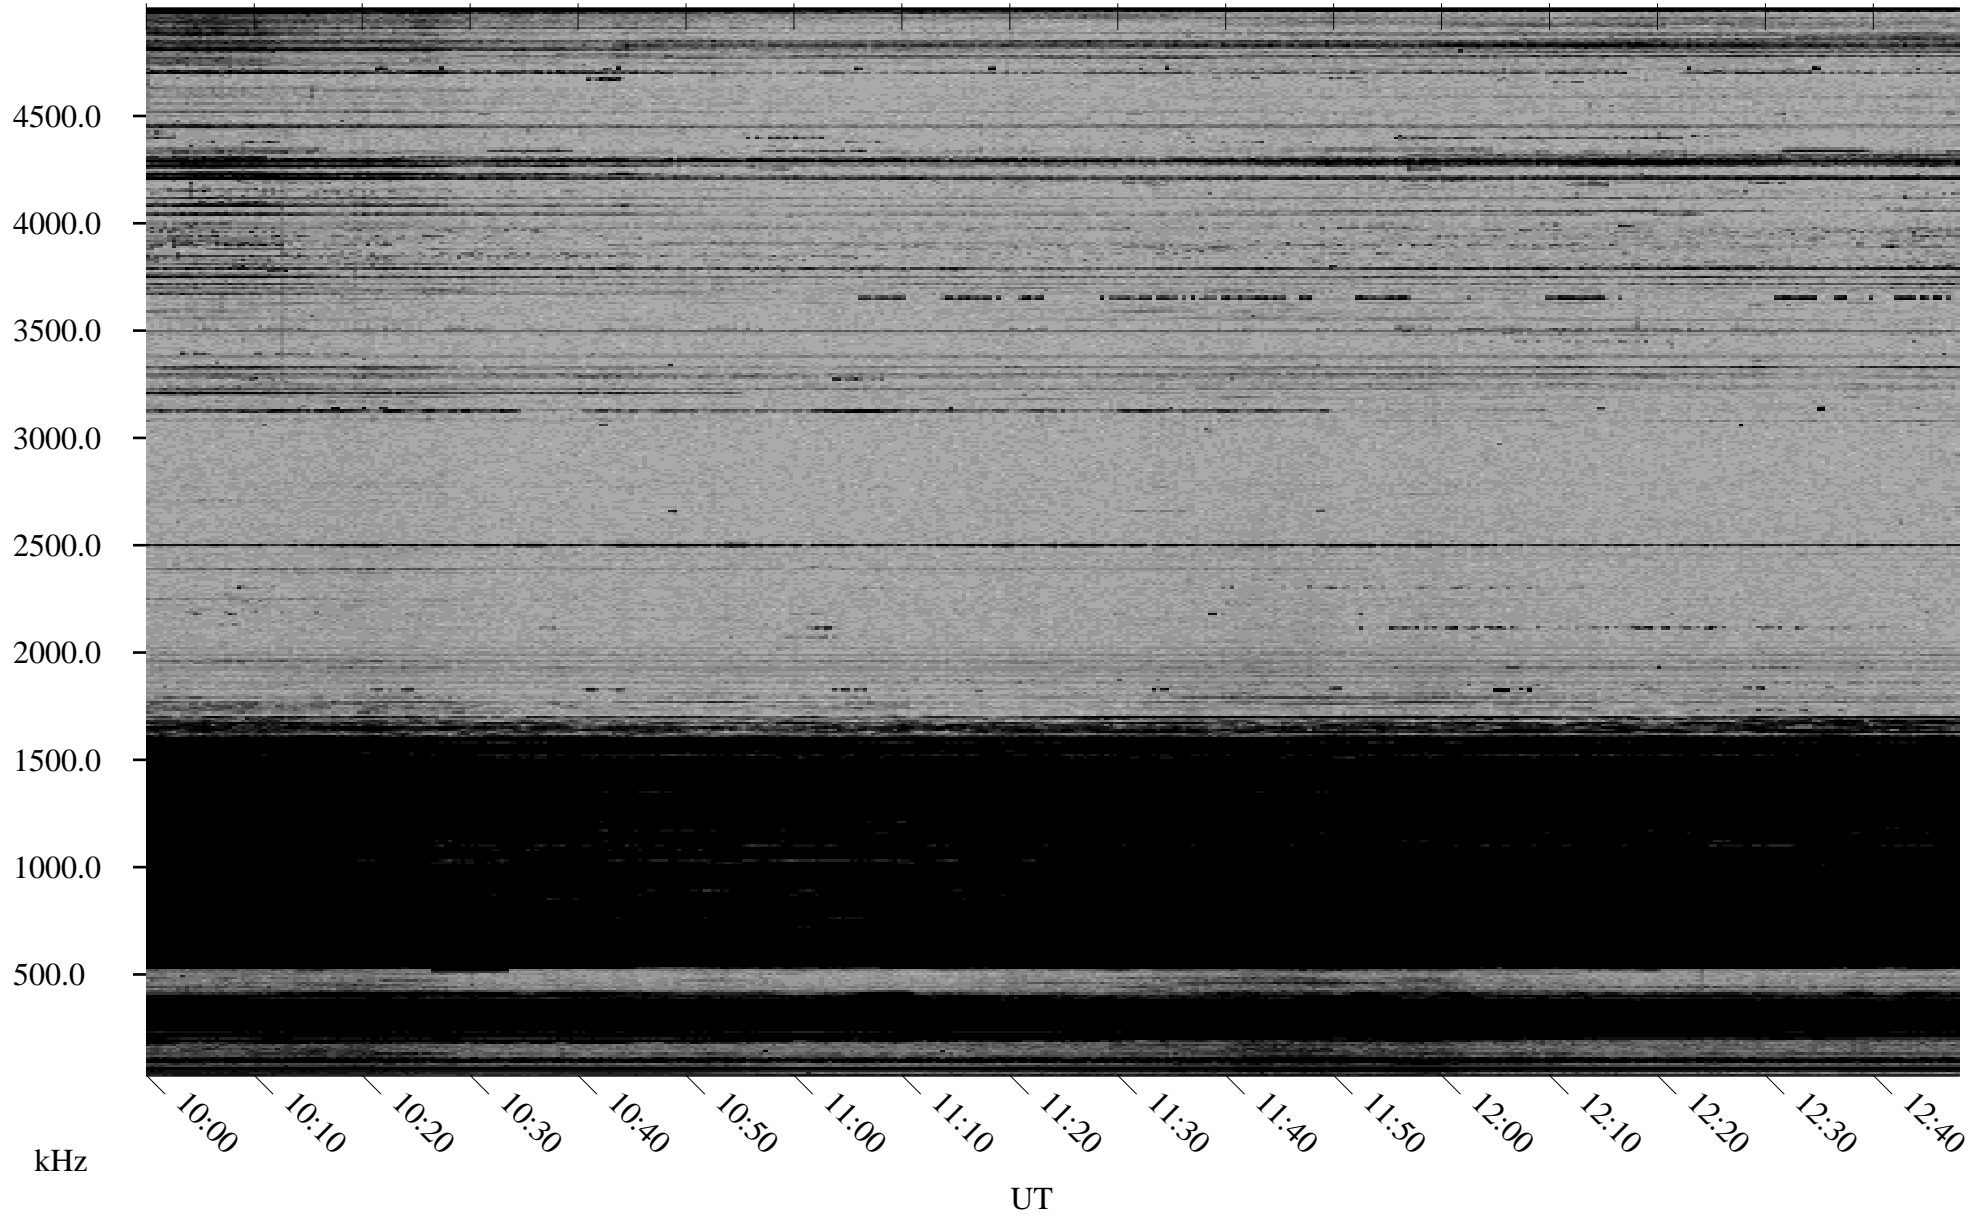

12/23/1998 Churchill, Manitoba

Linear Scale Black = 161 White = 15

ch98357l.r00m max_12

Page 1

12/23/1998 Churchill, Manitoba

Linear Scale Black = 161 White = 15

ch98357l.r00m max_12

Page 2

12/24/1998 Churchill, Manitoba

Linear Scale Black = 161 White = 15

ch98357l.r00m max_12

Page 3

12/24/1998 Churchill, Manitoba

Linear Scale Black = 161 White = 15

ch98357l.r00m max_12

Page 4

12/24/1998 Churchill, Manitoba

Linear Scale Black = 161 White = 15

ch98357l.r00m max_12

Page 5

12/24/1998 Churchill, Manitoba

Linear Scale Black = 161 White = 15

ch98357l.r00m max_12

Page 6

12/24/1998 Churchill, Manitoba

Linear Scale Black = 161 White = 15

ch98357l.r00m max_12

Page 7

12/24/1998 Churchill, Manitoba

Linear Scale Black = 161 White = 15

ch98357l.r00m max_12

Page 8