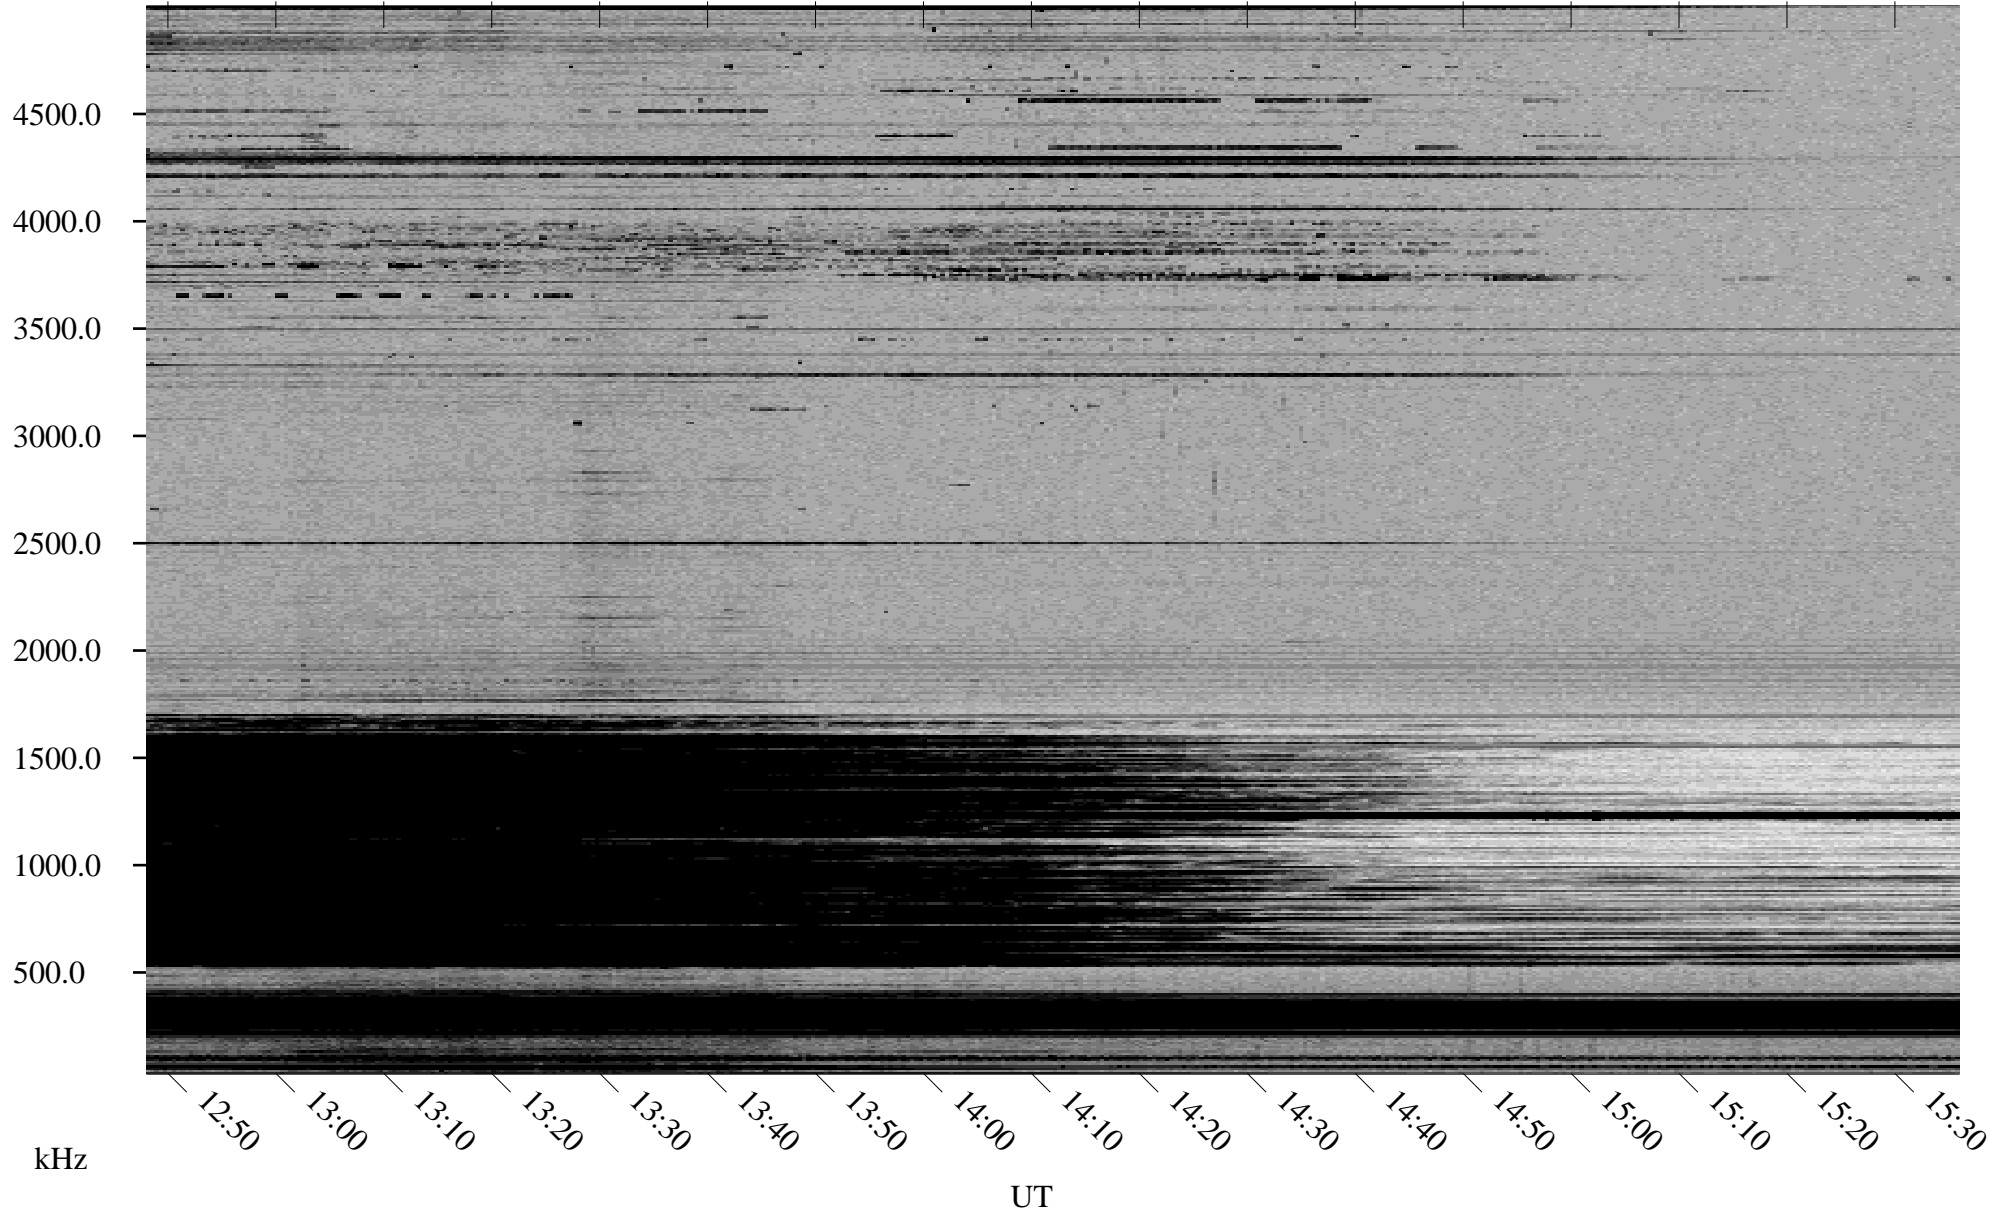

12/23/1998 Churchill, Manitoba

Linear Scale Black = 161 White = 15

ch98357l.r00m max_12

Page 1

12/23/1998 Churchill, Manitoba

Linear Scale Black = 161 White = 15

ch98357l.r00m max_12

Page 2

12/24/1998 Churchill, Manitoba

Linear Scale Black = 161 White = 15

ch98357l.r00m max_12

Page 3

12/24/1998 Churchill, Manitoba

Linear Scale Black = 161 White = 15

ch98357l.r00m max_12

Page 4

12/24/1998 Churchill, Manitoba

Linear Scale Black = 161 White = 15

ch98357l.r00m max_12

Page 5

12/24/1998 Churchill, Manitoba

Linear Scale Black = 161 White = 15

ch98357l.r00m max_12

Page 6

12/24/1998 Churchill, Manitoba

Linear Scale Black = 161 White = 15

ch98357l.r00m max_12

Page 7

12/24/1998 Churchill, Manitoba

Linear Scale Black = 161 White = 15

ch98357l.r00m max_12

Page 8