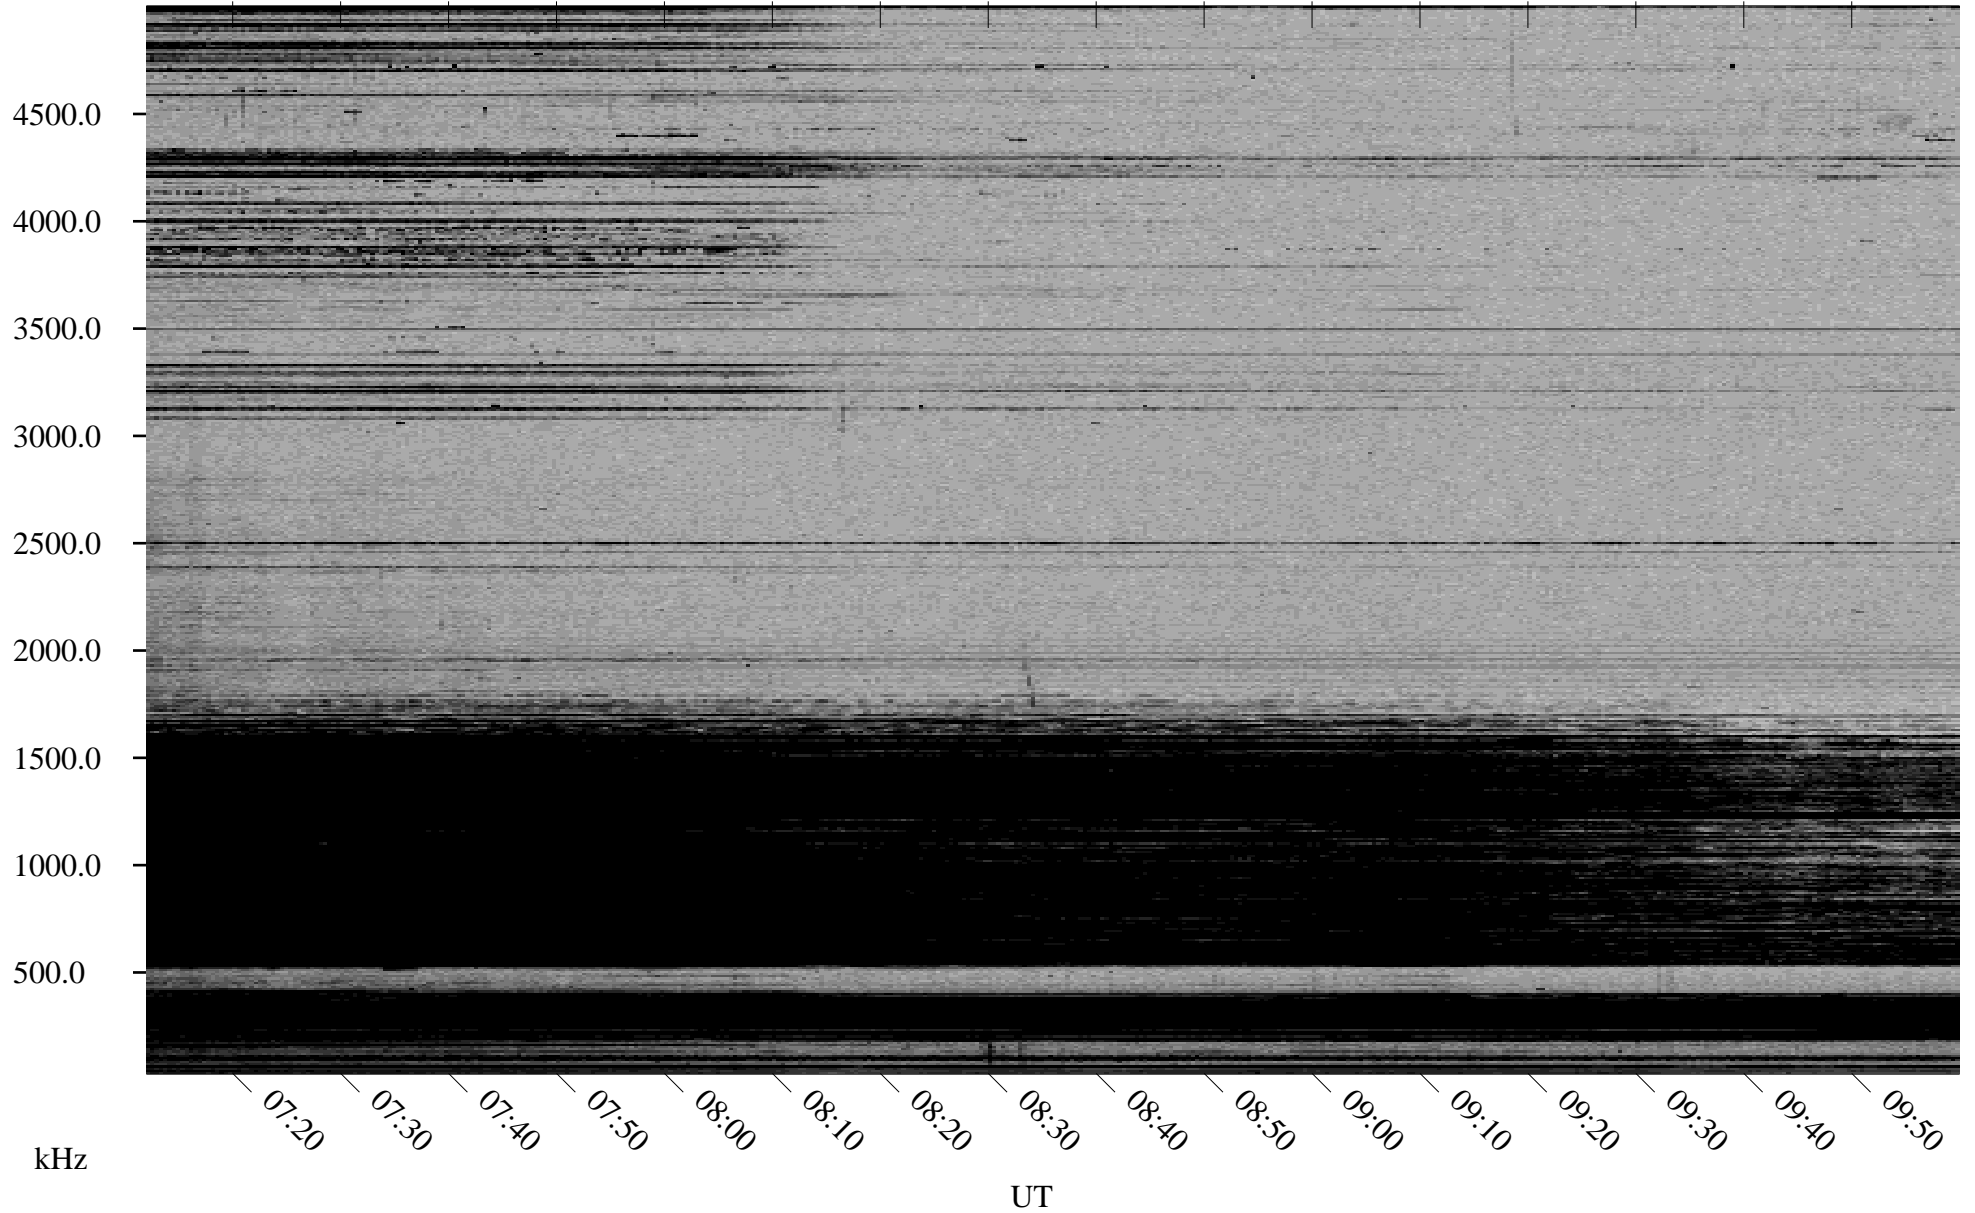

12/24/1998 Churchill, Manitoba

Linear Scale Black = 161 White = 15

ch98358l.r00m max_12

Page 1

12/24/1998 Churchill, Manitoba

Linear Scale Black = 161 White = 15

ch98358l.r00m max_12

Page 2

12/25/1998 Churchill, Manitoba

Linear Scale Black = 161 White = 15

ch98358l.r00m max_12

Page 3

12/25/1998 Churchill, Manitoba

Linear Scale Black = 161 White = 15

ch98358l.r00m max_12

Page 4

12/25/1998 Churchill, Manitoba

Linear Scale Black = 161 White = 15

ch98358l.r00m max_12

Page 5

12/25/1998 Churchill, Manitoba

Linear Scale Black = 161 White = 15

ch98358l.r00m max_12

12/25/1998 Churchill, Manitoba

Linear Scale Black = 161 White = 15

ch98358l.r00m max_12

Page 7

12/25/1998 Churchill, Manitoba

Linear Scale Black = 161 White = 15

ch98358l.r00m max_12

Page 8