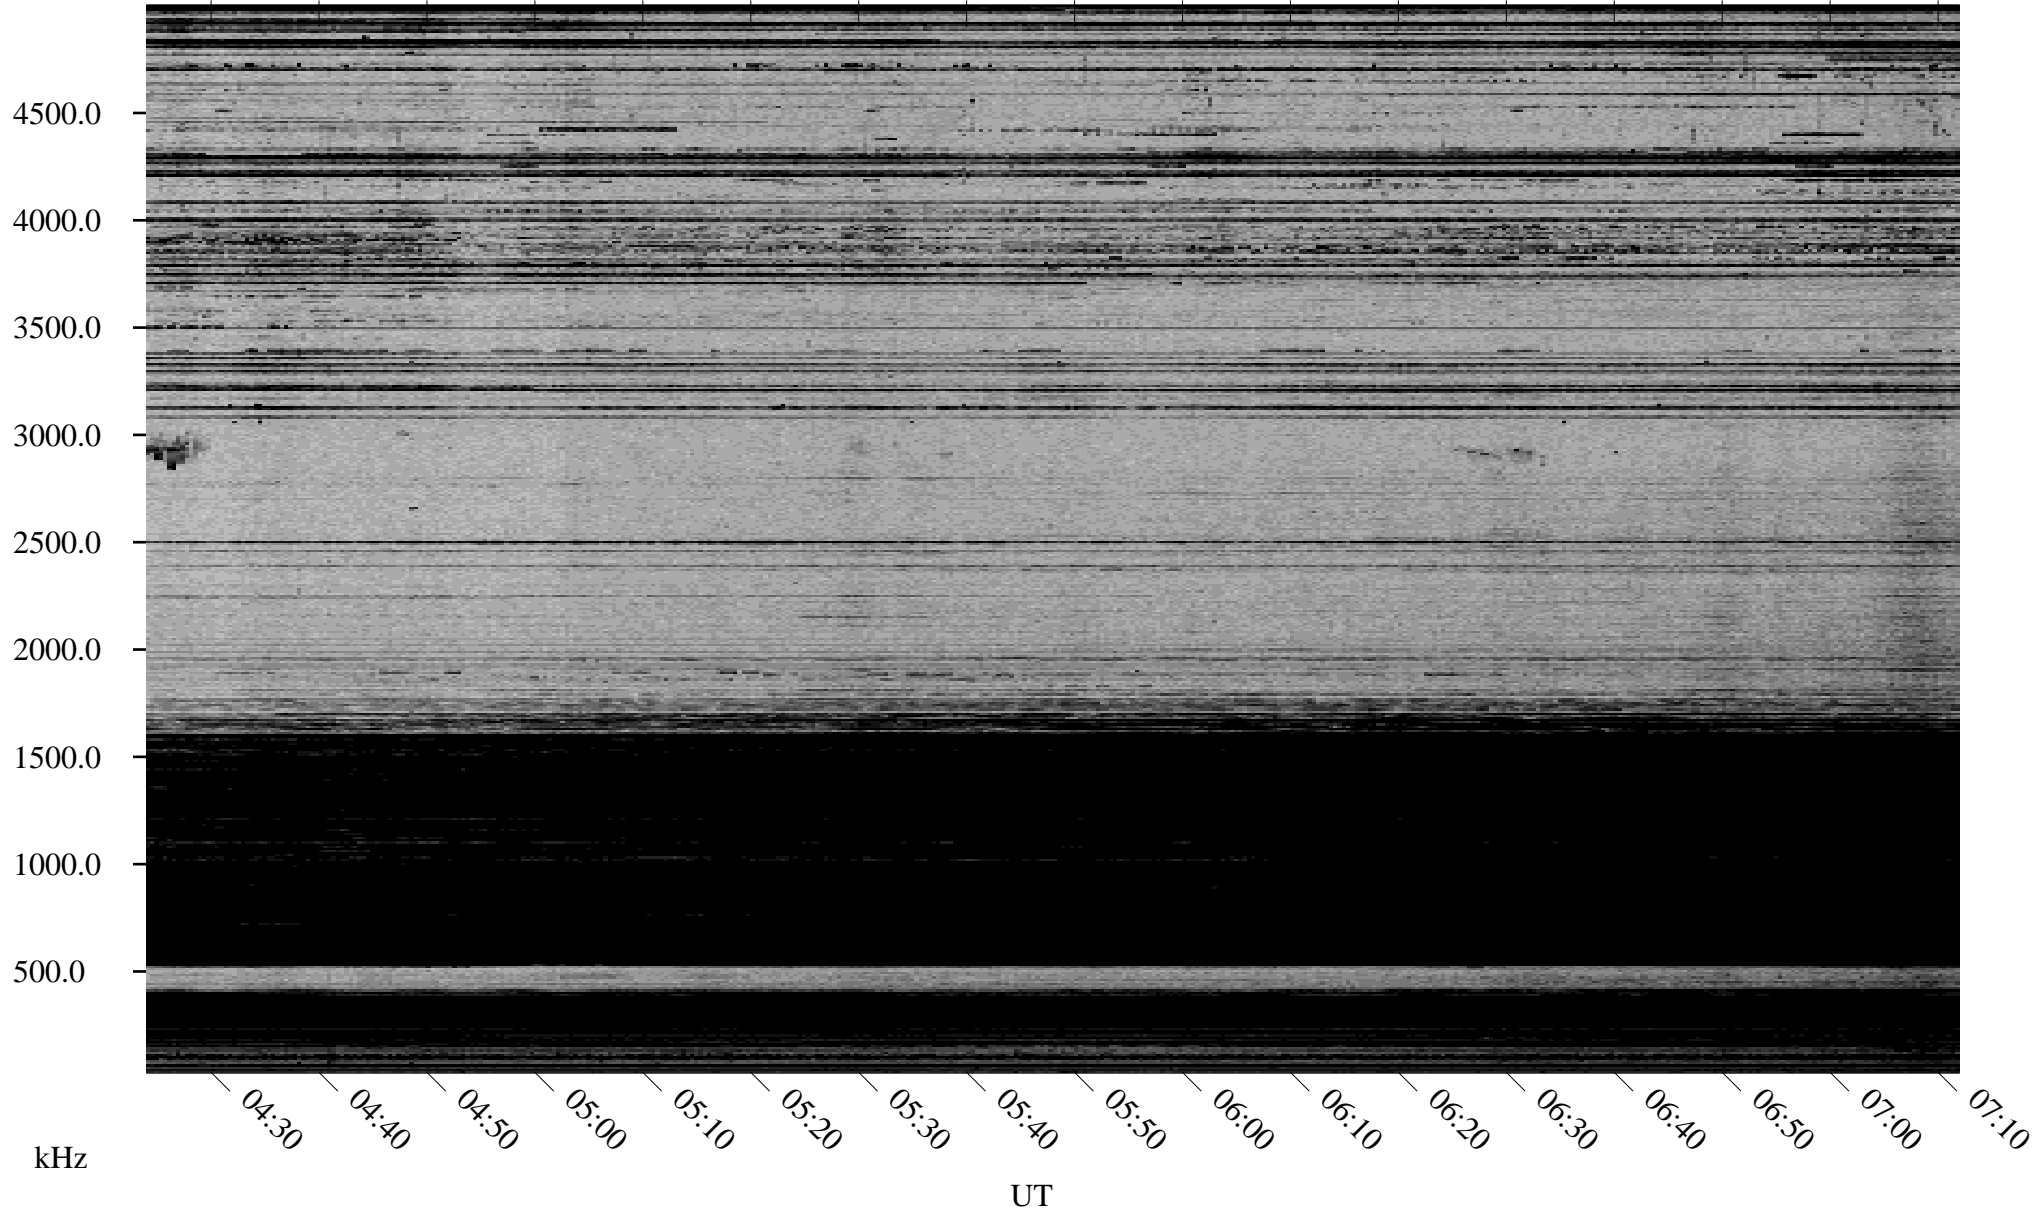

12/24/1998 Churchill, Manitoba

Linear Scale Black = 161 White = 15

ch98358l.r00m max_12

Page 1

12/24/1998 Churchill, Manitoba

Linear Scale Black = 161 White = 15

ch98358l.r00m max_12

Page 2

12/25/1998 Churchill, Manitoba

Linear Scale Black = 161 White = 15

ch98358l.r00m max_12

Page 3

12/25/1998 Churchill, Manitoba

Linear Scale Black = 161 White = 15

ch98358l.r00m max_12

Page 4

12/25/1998 Churchill, Manitoba

Linear Scale Black = 161 White = 15

ch98358l.r00m max_12

Page 5

12/25/1998 Churchill, Manitoba

Linear Scale Black = 161 White = 15

ch98358l.r00m max_12

12/25/1998 Churchill, Manitoba

Linear Scale Black = 161 White = 15

ch98358l.r00m max_12

Page 7

12/25/1998 Churchill, Manitoba

Linear Scale Black = 161 White = 15

ch98358l.r00m max_12

Page 8