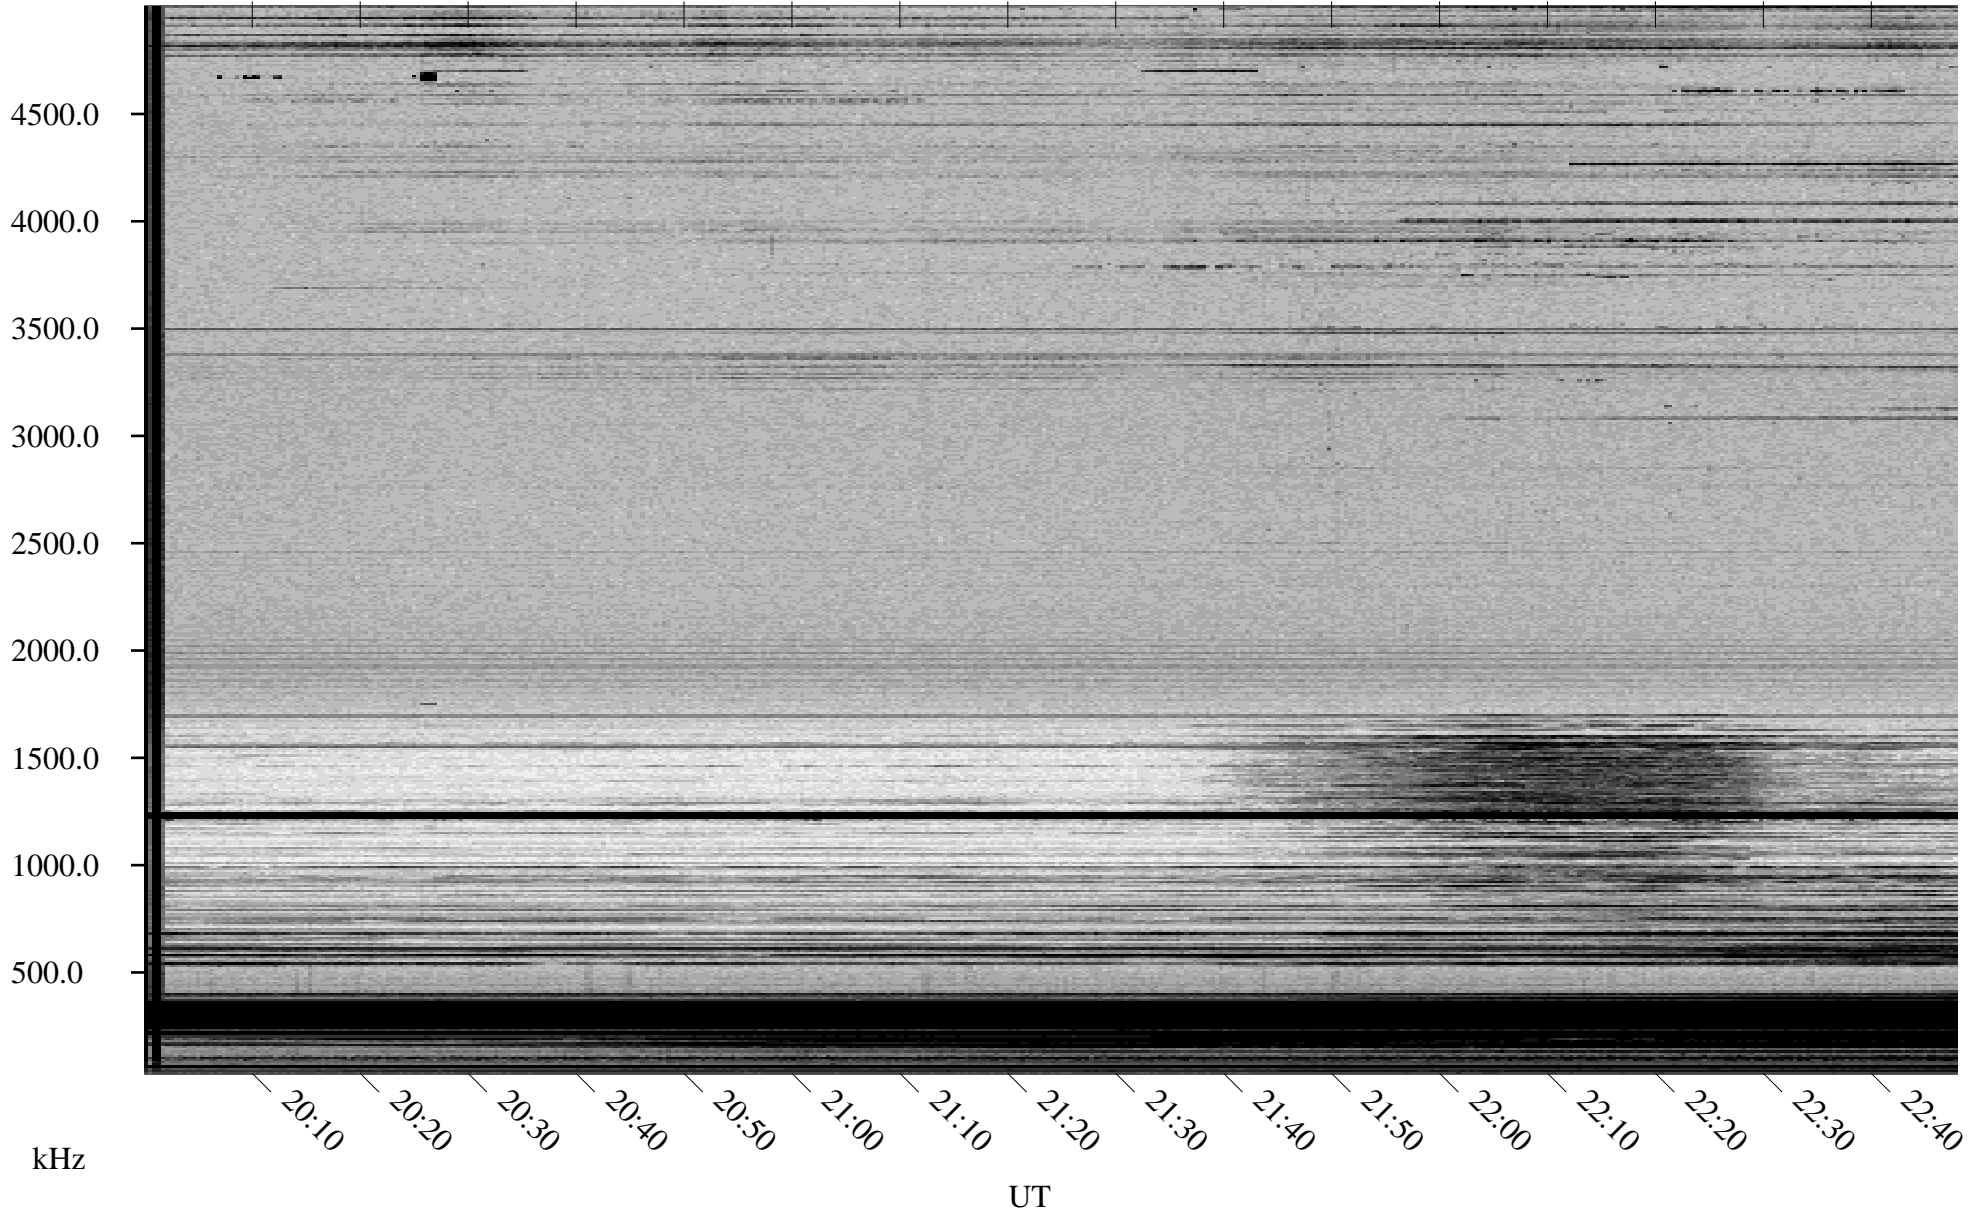

12/24/1998 Churchill, Manitoba

Linear Scale Black = 161 White = 15

ch98358l.r00m max_12

Page 1

12/24/1998 Churchill, Manitoba

Linear Scale Black = 161 White = 15

ch98358l.r00m max_12

Page 2

12/25/1998 Churchill, Manitoba

Linear Scale Black = 161 White = 15

ch98358l.r00m max_12

Page 3

12/25/1998 Churchill, Manitoba

Linear Scale Black = 161 White = 15

ch98358l.r00m max_12

Page 4

12/25/1998 Churchill, Manitoba

Linear Scale Black = 161 White = 15

ch98358l.r00m max_12

Page 5

12/25/1998 Churchill, Manitoba

Linear Scale Black = 161 White = 15

ch98358l.r00m max_12

12/25/1998 Churchill, Manitoba

Linear Scale Black = 161 White = 15

ch98358l.r00m max_12

Page 7

12/25/1998 Churchill, Manitoba

Linear Scale Black = 161 White = 15

ch98358l.r00m max_12

Page 8