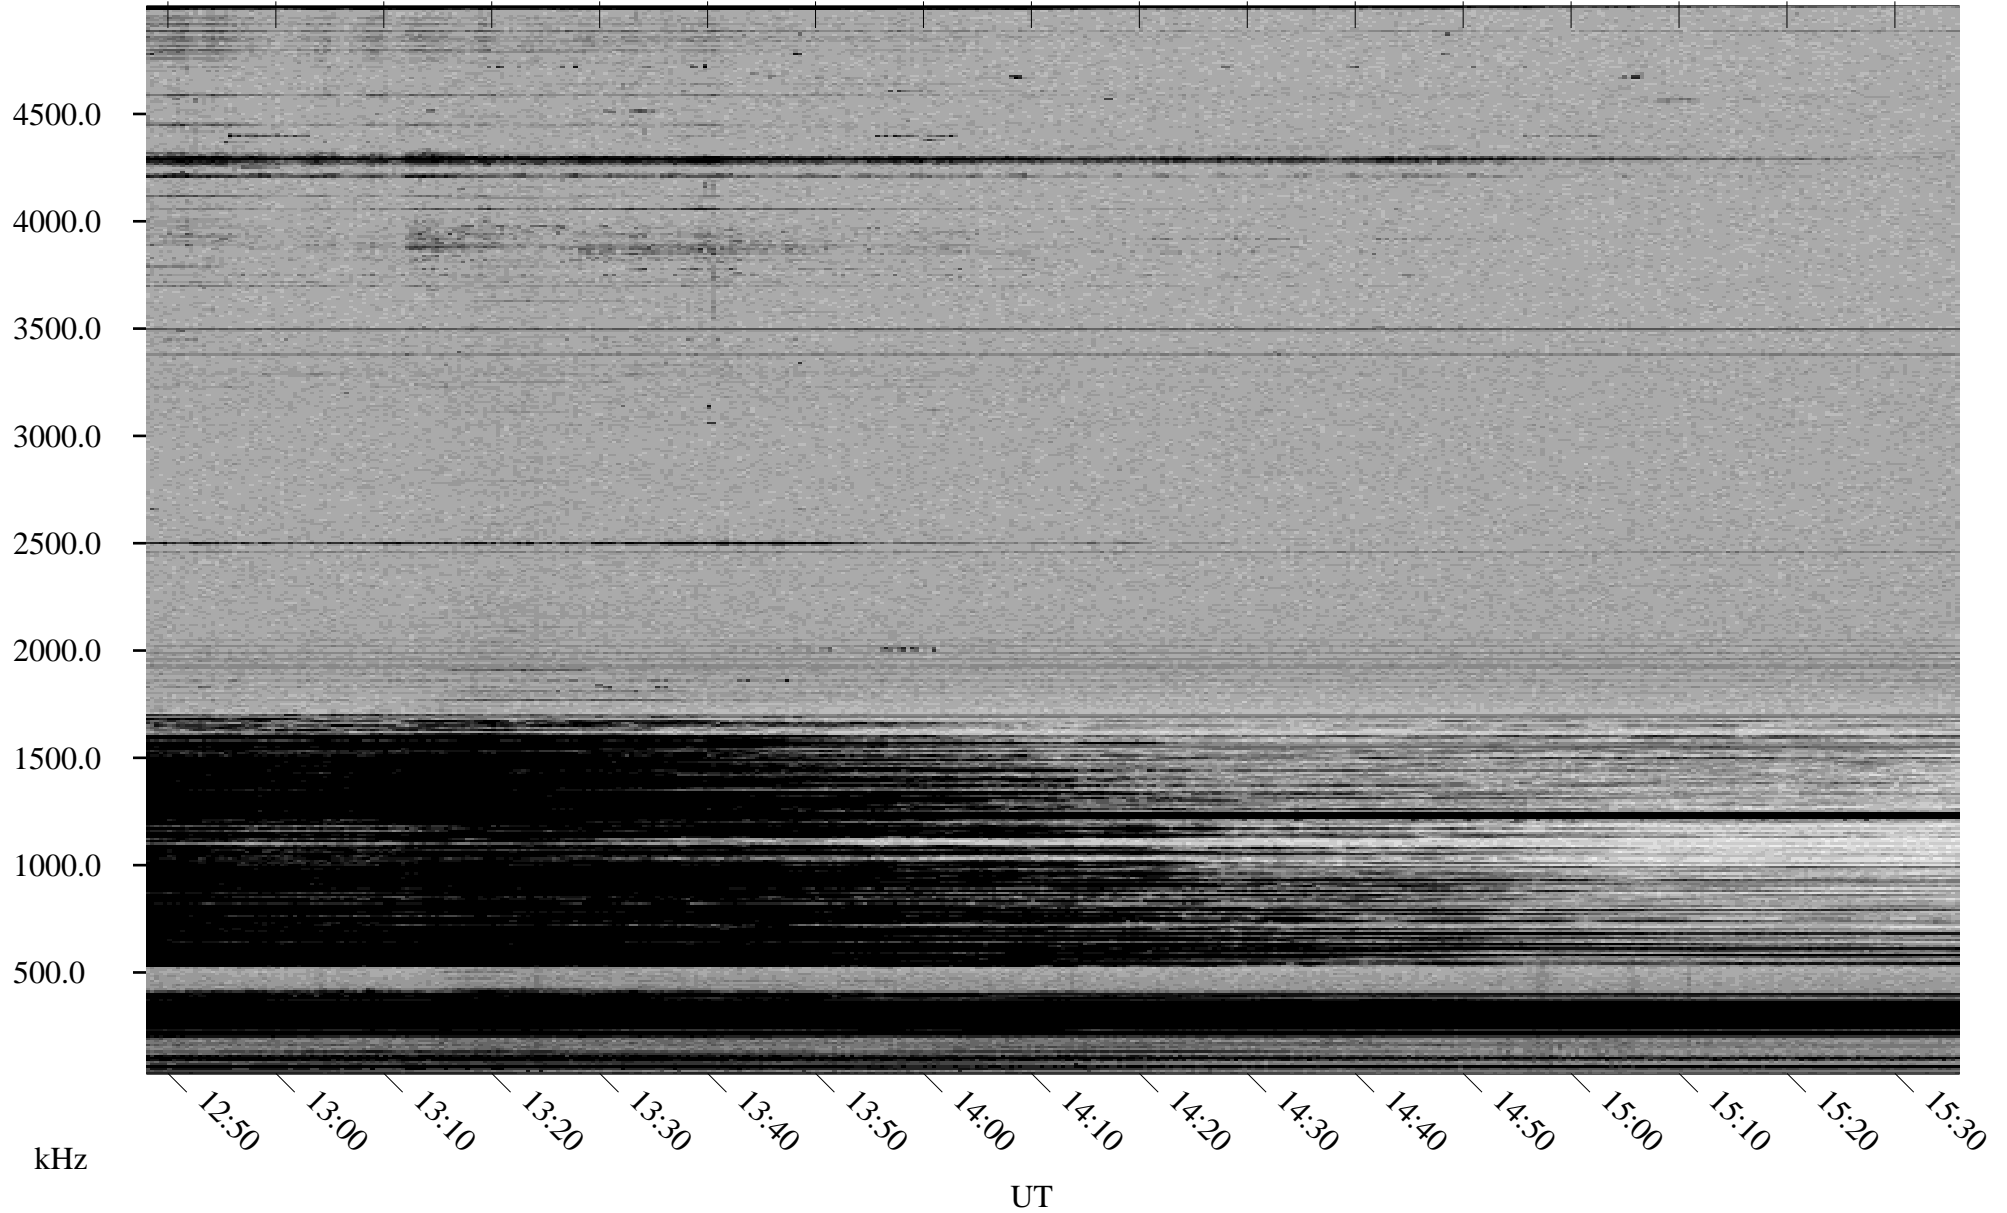

12/24/1998 Churchill, Manitoba

Linear Scale Black = 161 White = 15

ch98358l.r00m max_12

Page 1

12/24/1998 Churchill, Manitoba

Linear Scale Black = 161 White = 15

ch98358l.r00m max_12

Page 2

12/25/1998 Churchill, Manitoba

Linear Scale Black = 161 White = 15

ch98358l.r00m max_12

Page 3

12/25/1998 Churchill, Manitoba

Linear Scale Black = 161 White = 15

ch98358l.r00m max_12

Page 4

12/25/1998 Churchill, Manitoba

Linear Scale Black = 161 White = 15

ch98358l.r00m max_12

Page 5

12/25/1998 Churchill, Manitoba

Linear Scale Black = 161 White = 15

ch98358l.r00m max_12

12/25/1998 Churchill, Manitoba

Linear Scale Black = 161 White = 15

ch98358l.r00m max_12

Page 7

12/25/1998 Churchill, Manitoba

Linear Scale Black = 161 White = 15

ch98358l.r00m max_12

Page 8