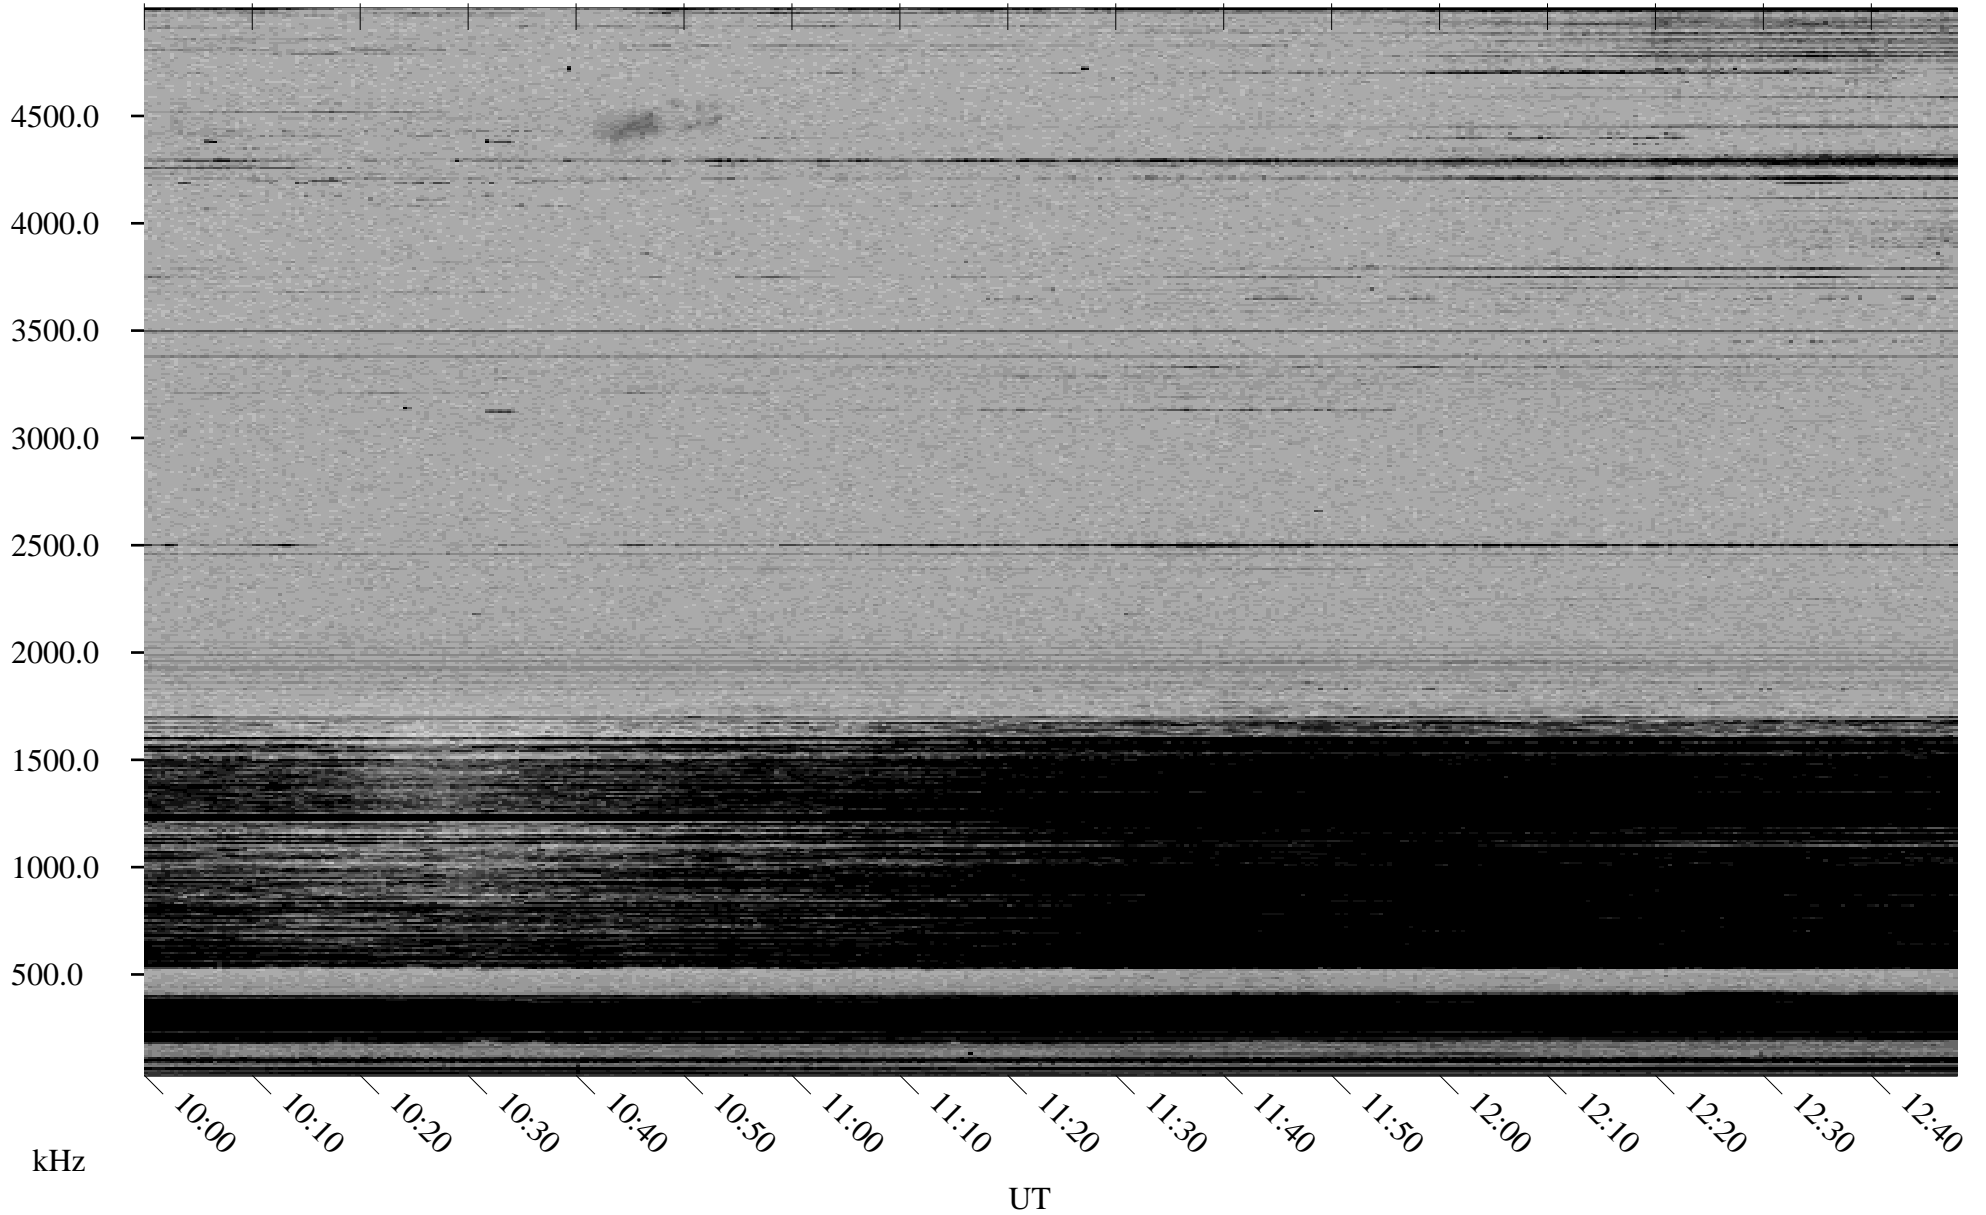

12/24/1998 Churchill, Manitoba

Linear Scale Black = 161 White = 15

ch98358l.r00m max_12

Page 1

12/24/1998 Churchill, Manitoba

Linear Scale Black = 161 White = 15

ch98358l.r00m max_12

Page 2

12/25/1998 Churchill, Manitoba

Linear Scale Black = 161 White = 15

ch98358l.r00m max_12

Page 3

12/25/1998 Churchill, Manitoba

Linear Scale Black = 161 White = 15

ch98358l.r00m max_12

Page 4

12/25/1998 Churchill, Manitoba

Linear Scale Black = 161 White = 15

ch98358l.r00m max_12

Page 5

12/25/1998 Churchill, Manitoba

Linear Scale Black = 161 White = 15

ch98358l.r00m max_12

12/25/1998 Churchill, Manitoba

Linear Scale Black = 161 White = 15

ch98358l.r00m max_12

Page 7

12/25/1998 Churchill, Manitoba

Linear Scale Black = 161 White = 15

ch98358l.r00m max_12

Page 8