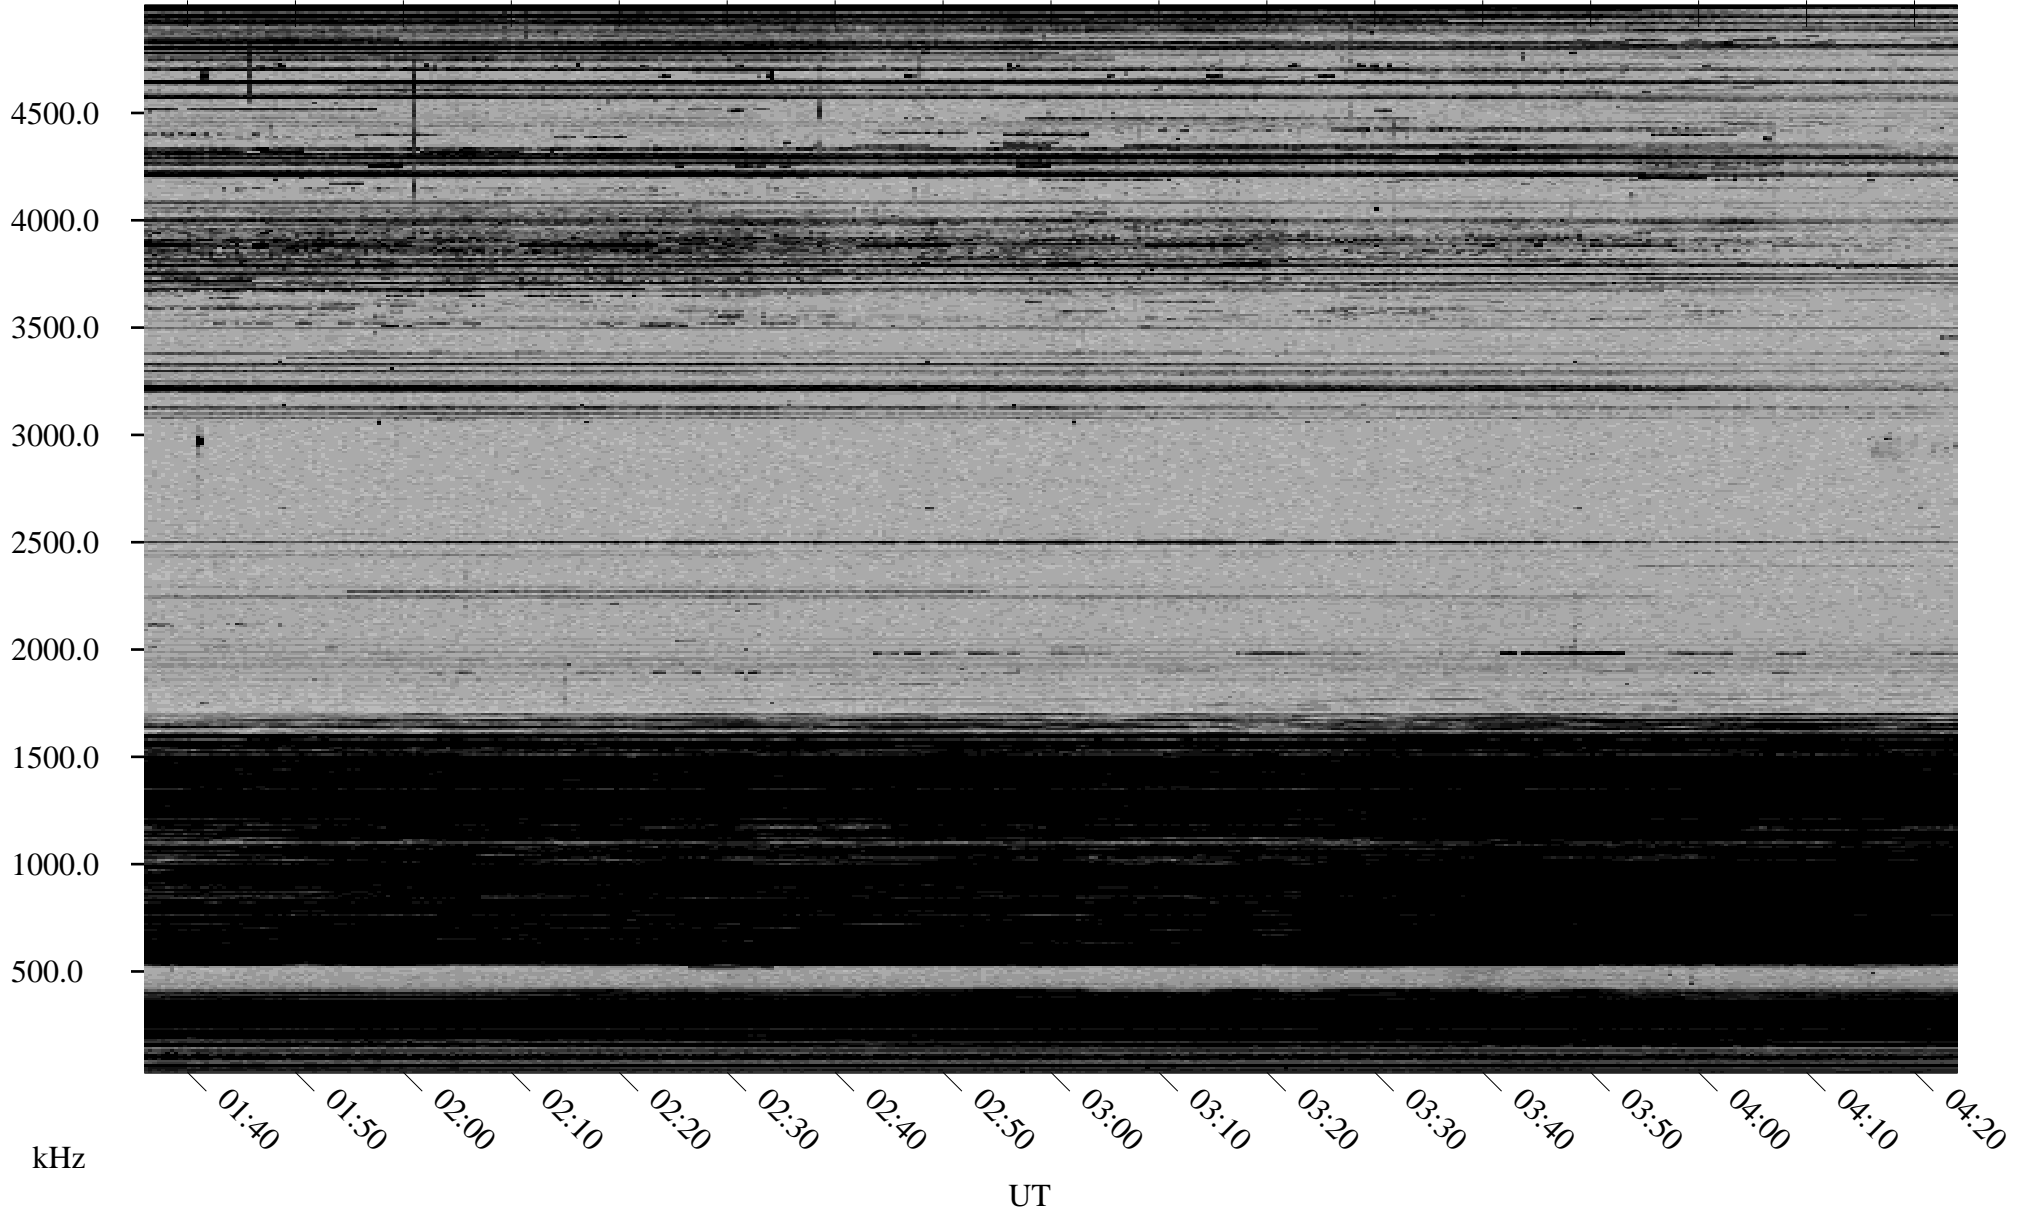

12/25/1998 Churchill, Manitoba

Linear Scale Black = 161 White = 15

ch98359l.r00m max_12

Page 1

12/25/1998 Churchill, Manitoba

Linear Scale Black = 161 White = 15

ch98359l.r00m max_12

Page 2

12/26/1998 Churchill, Manitoba

Linear Scale Black = 161 White = 15

ch98359l.r00m max_12

Page 3

12/26/1998 Churchill, Manitoba

Linear Scale Black = 161 White = 15

ch98359l.r00m max_12

Page 4

12/26/1998 Churchill, Manitoba

Linear Scale Black = 161 White = 15

ch98359l.r00m max_12

Page 5

12/26/1998 Churchill, Manitoba

Linear Scale Black = 161 White = 15

ch98359l.r00m max_12

Page 6

12/26/1998 Churchill, Manitoba

Linear Scale Black = 161 White = 15

ch98359l.r00m max_12

Page 7

12/26/1998 Churchill, Manitoba

Linear Scale Black = 161 White = 15

ch98359l.r00m max_12

Page 8