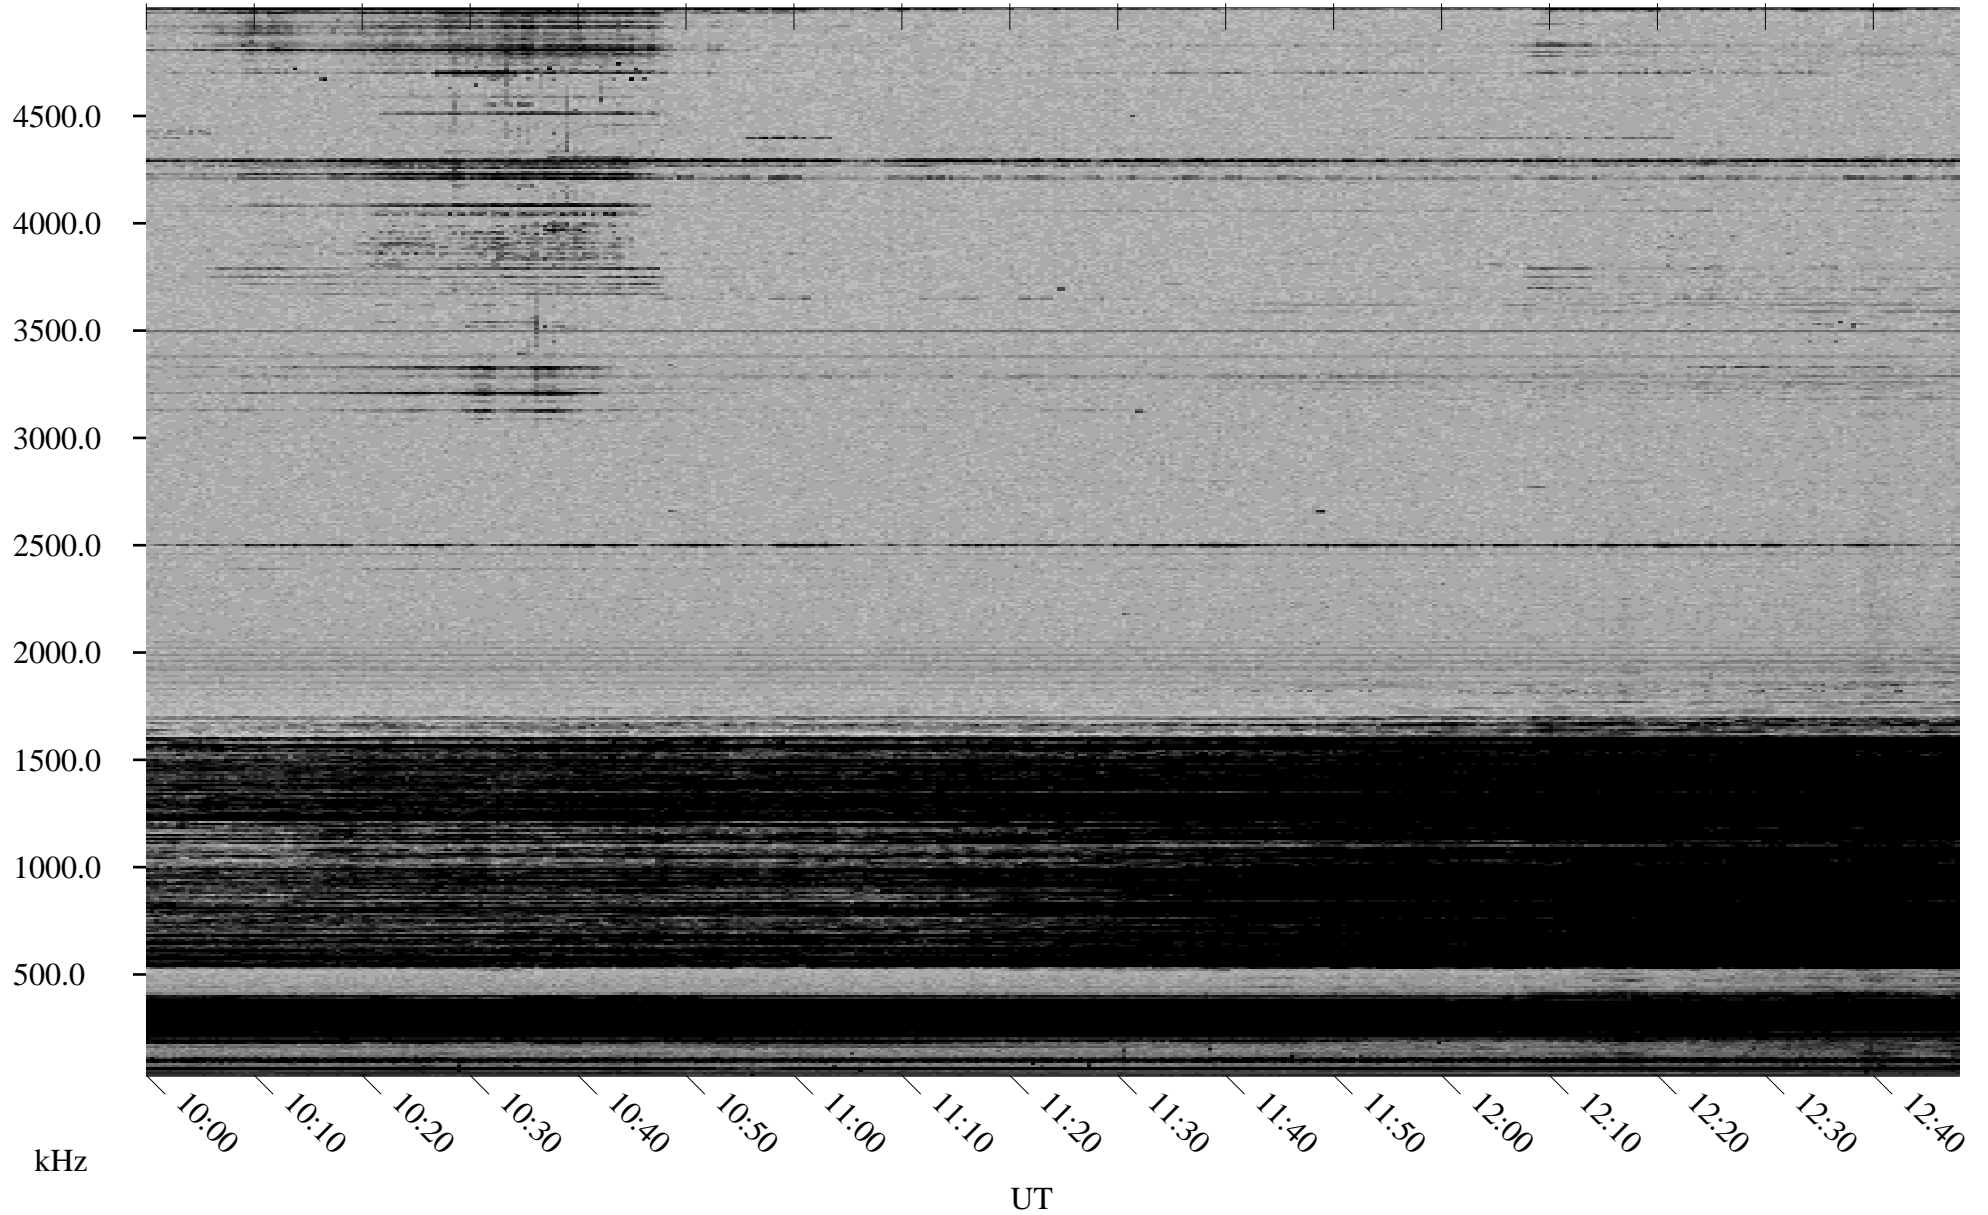

12/25/1998 Churchill, Manitoba

Linear Scale Black = 161 White = 15

ch98359l.r00m max_12

Page 1

12/25/1998 Churchill, Manitoba

Linear Scale Black = 161 White = 15

ch98359l.r00m max_12

Page 2

12/26/1998 Churchill, Manitoba

Linear Scale Black = 161 White = 15

ch98359l.r00m max_12

Page 3

12/26/1998 Churchill, Manitoba

Linear Scale Black = 161 White = 15

ch98359l.r00m max_12

Page 4

12/26/1998 Churchill, Manitoba

Linear Scale Black = 161 White = 15

ch98359l.r00m max_12

Page 5

12/26/1998 Churchill, Manitoba

Linear Scale Black = 161 White = 15

ch98359l.r00m max_12

Page 6

12/26/1998 Churchill, Manitoba

Linear Scale Black = 161 White = 15

ch98359l.r00m max_12

Page 7

12/26/1998 Churchill, Manitoba

Linear Scale Black = 161 White = 15

ch98359l.r00m max_12

Page 8