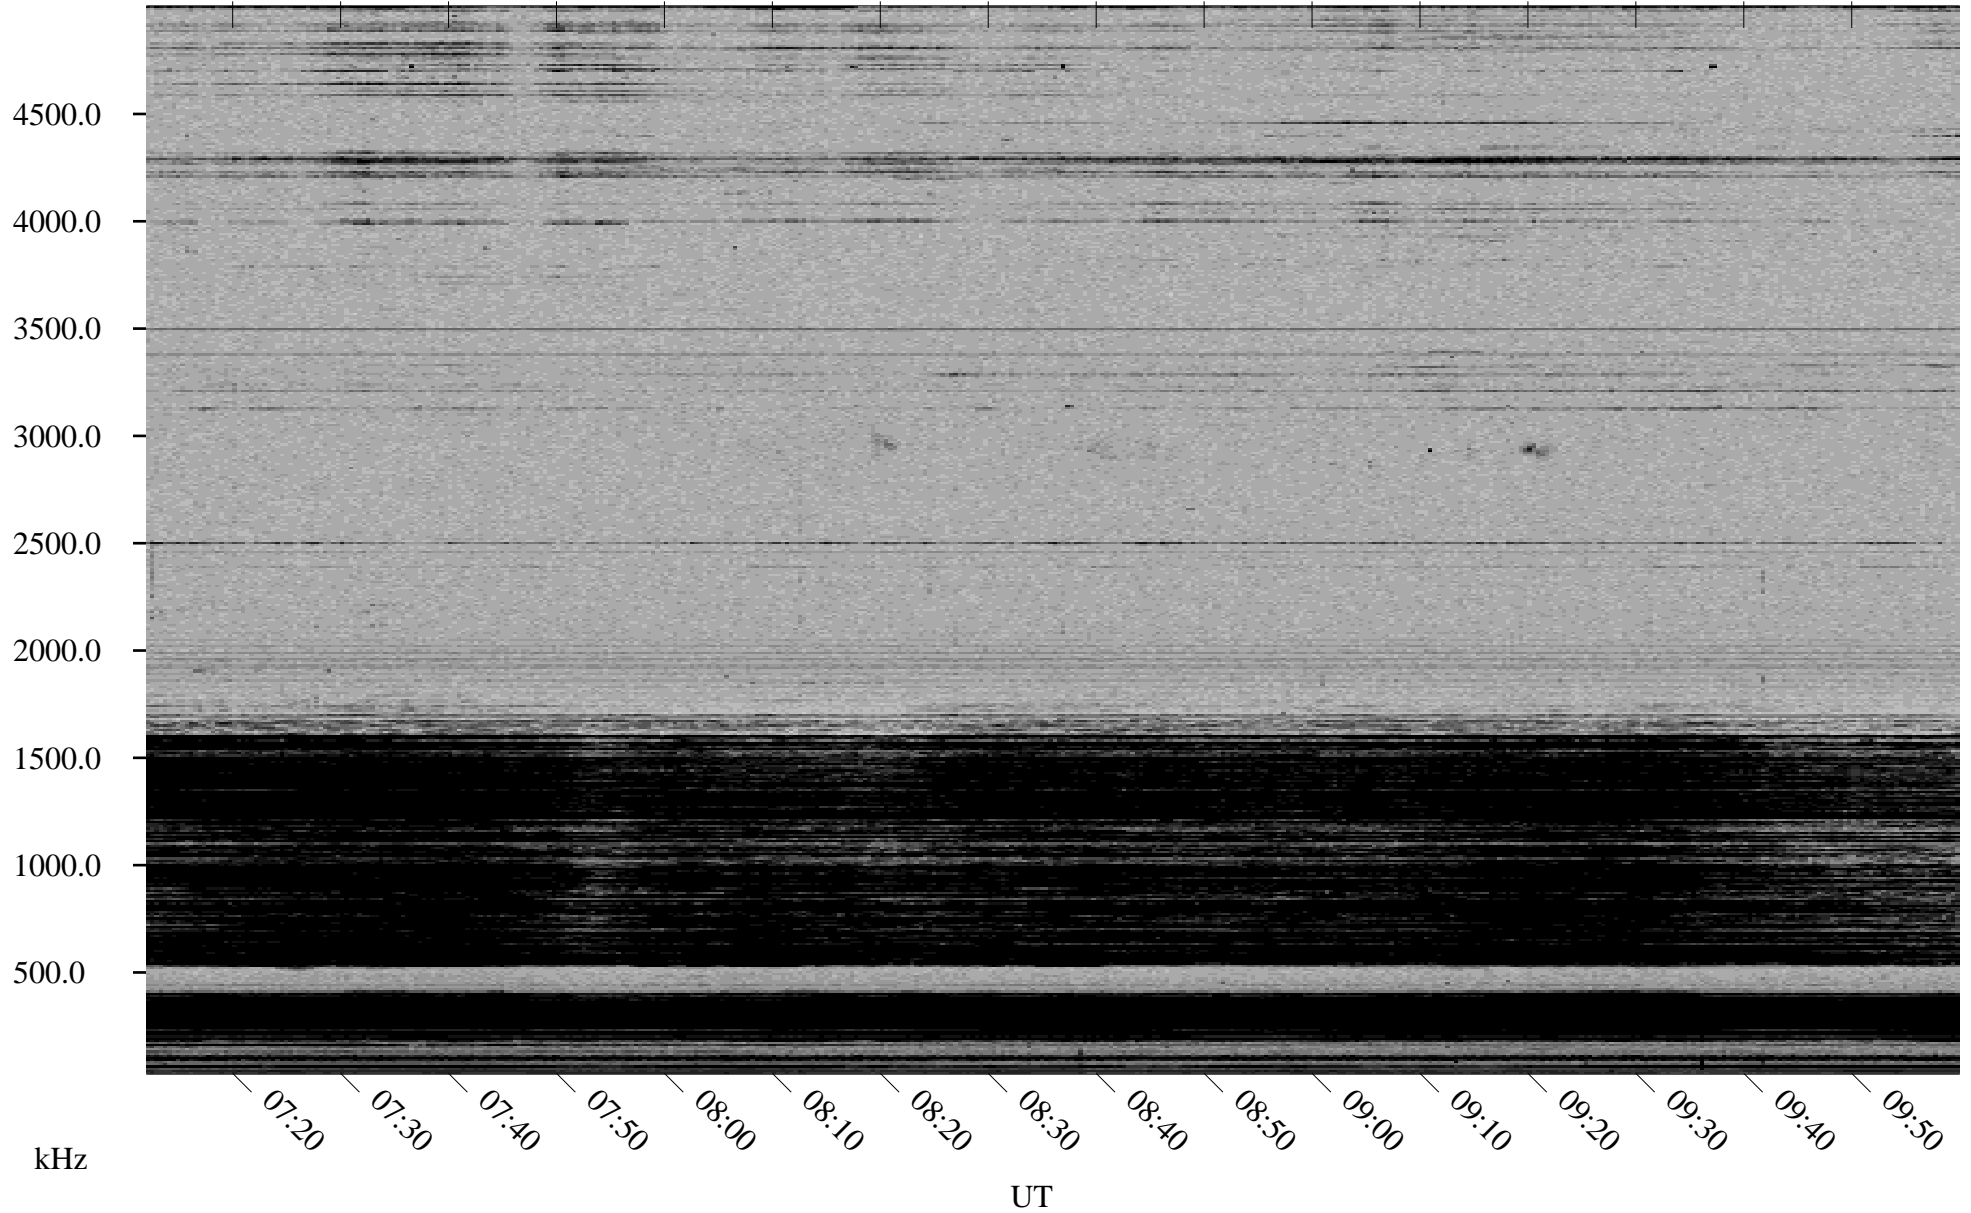

12/25/1998 Churchill, Manitoba

Linear Scale Black = 161 White = 15

ch98359l.r00m max_12

Page 1

12/25/1998 Churchill, Manitoba

Linear Scale Black = 161 White = 15

ch98359l.r00m max_12

Page 2

12/26/1998 Churchill, Manitoba

Linear Scale Black = 161 White = 15

ch98359l.r00m max_12

Page 3

12/26/1998 Churchill, Manitoba

Linear Scale Black = 161 White = 15

ch98359l.r00m max_12

Page 4

12/26/1998 Churchill, Manitoba

Linear Scale Black = 161 White = 15

ch98359l.r00m max_12

Page 5

12/26/1998 Churchill, Manitoba

Linear Scale Black = 161 White = 15

ch98359l.r00m max_12

Page 6

12/26/1998 Churchill, Manitoba

Linear Scale Black = 161 White = 15

ch98359l.r00m max_12

Page 7

12/26/1998 Churchill, Manitoba

Linear Scale Black = 161 White = 15

ch98359l.r00m max_12

Page 8