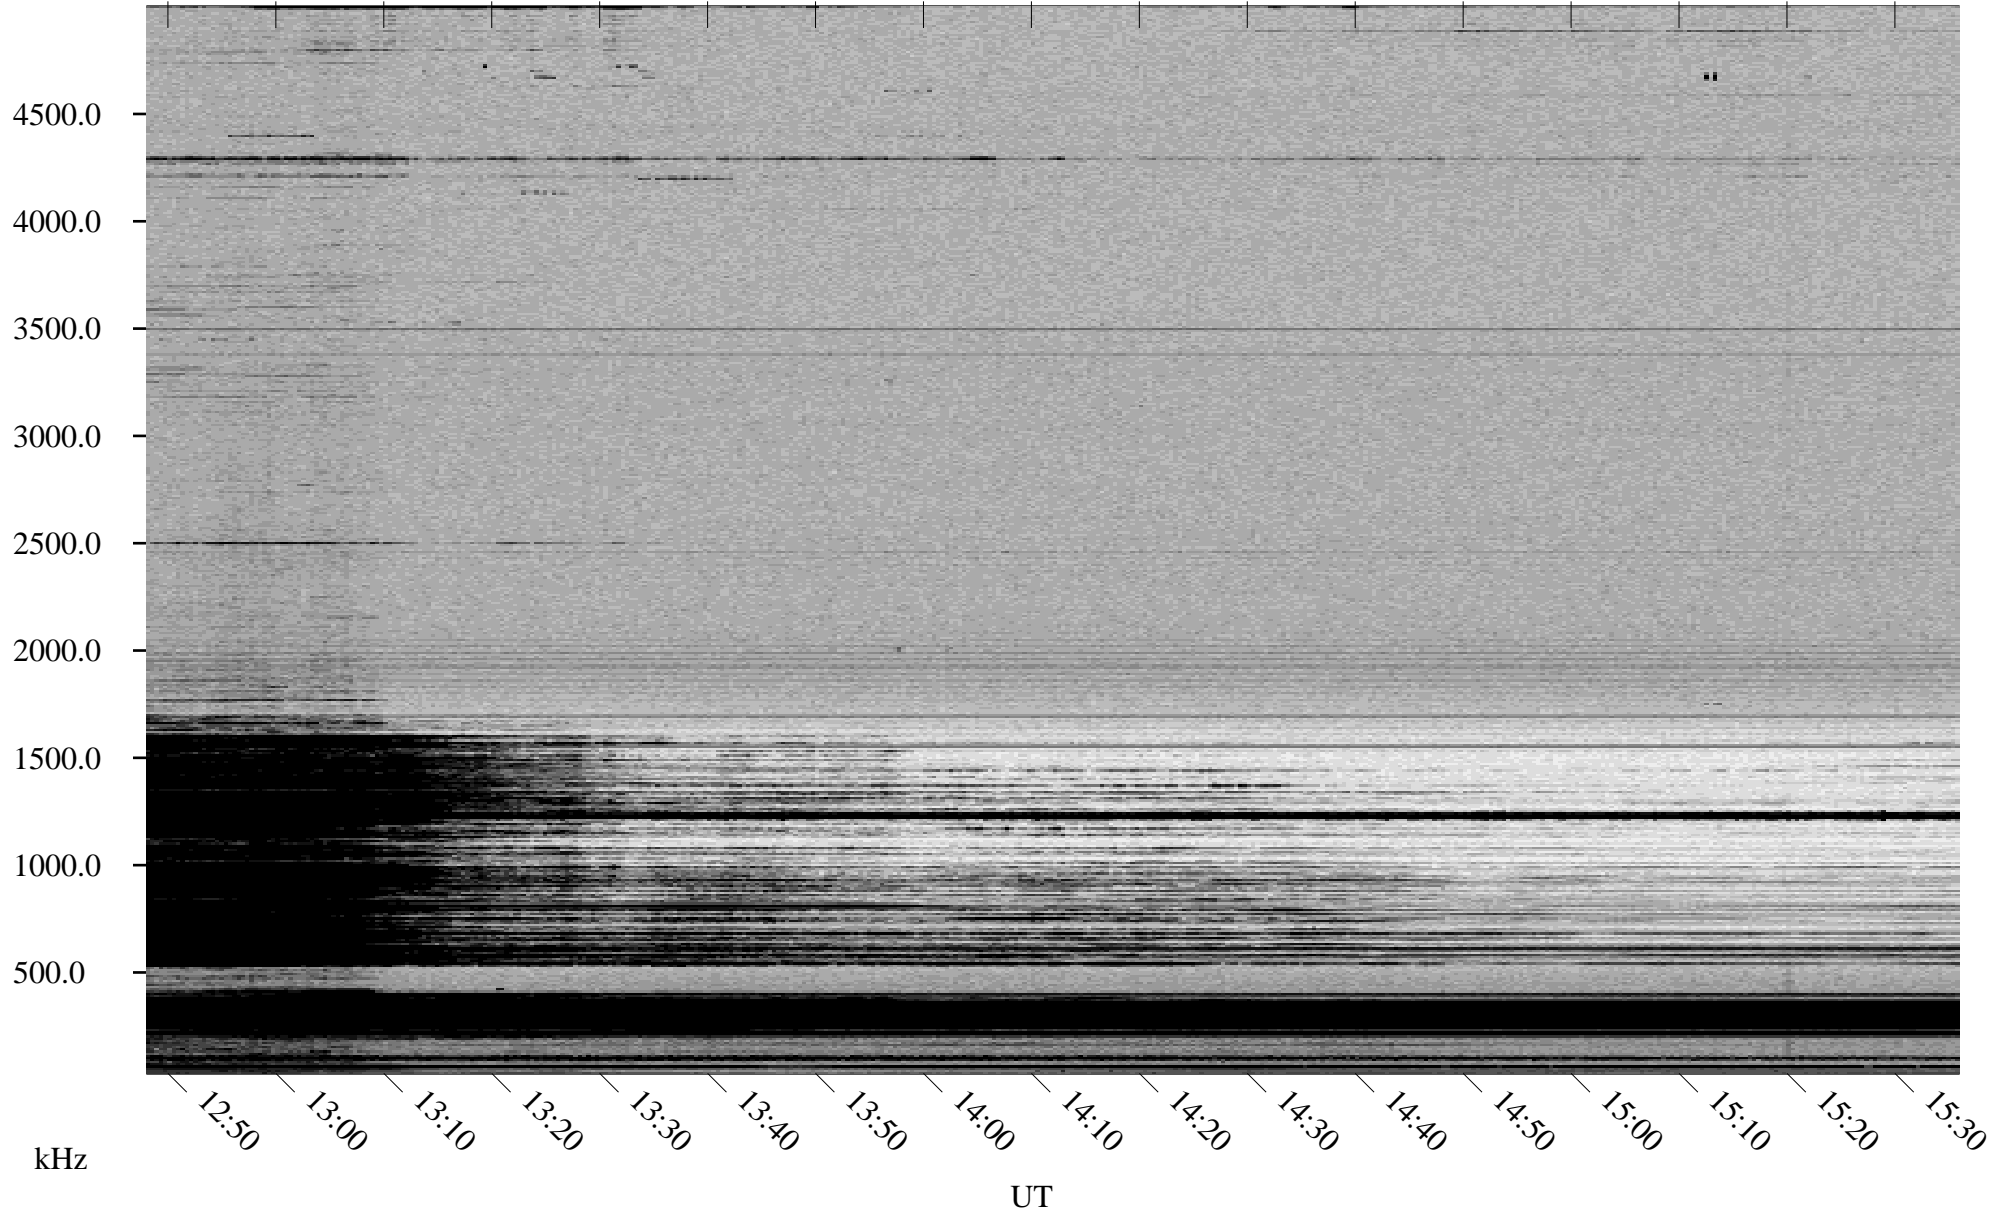

12/25/1998 Churchill, Manitoba

Linear Scale Black = 161 White = 15

ch98359l.r00m max_12

Page 1

12/25/1998 Churchill, Manitoba

Linear Scale Black = 161 White = 15

ch98359l.r00m max_12

Page 2

12/26/1998 Churchill, Manitoba

Linear Scale Black = 161 White = 15

ch98359l.r00m max_12

Page 3

12/26/1998 Churchill, Manitoba

Linear Scale Black = 161 White = 15

ch98359l.r00m max_12

Page 4

12/26/1998 Churchill, Manitoba

Linear Scale Black = 161 White = 15

ch98359l.r00m max_12

Page 5

12/26/1998 Churchill, Manitoba

Linear Scale Black = 161 White = 15

ch98359l.r00m max_12

Page 6

12/26/1998 Churchill, Manitoba

Linear Scale Black = 161 White = 15

ch98359l.r00m max_12

Page 7

12/26/1998 Churchill, Manitoba

Linear Scale Black = 161 White = 15

ch98359l.r00m max_12

Page 8