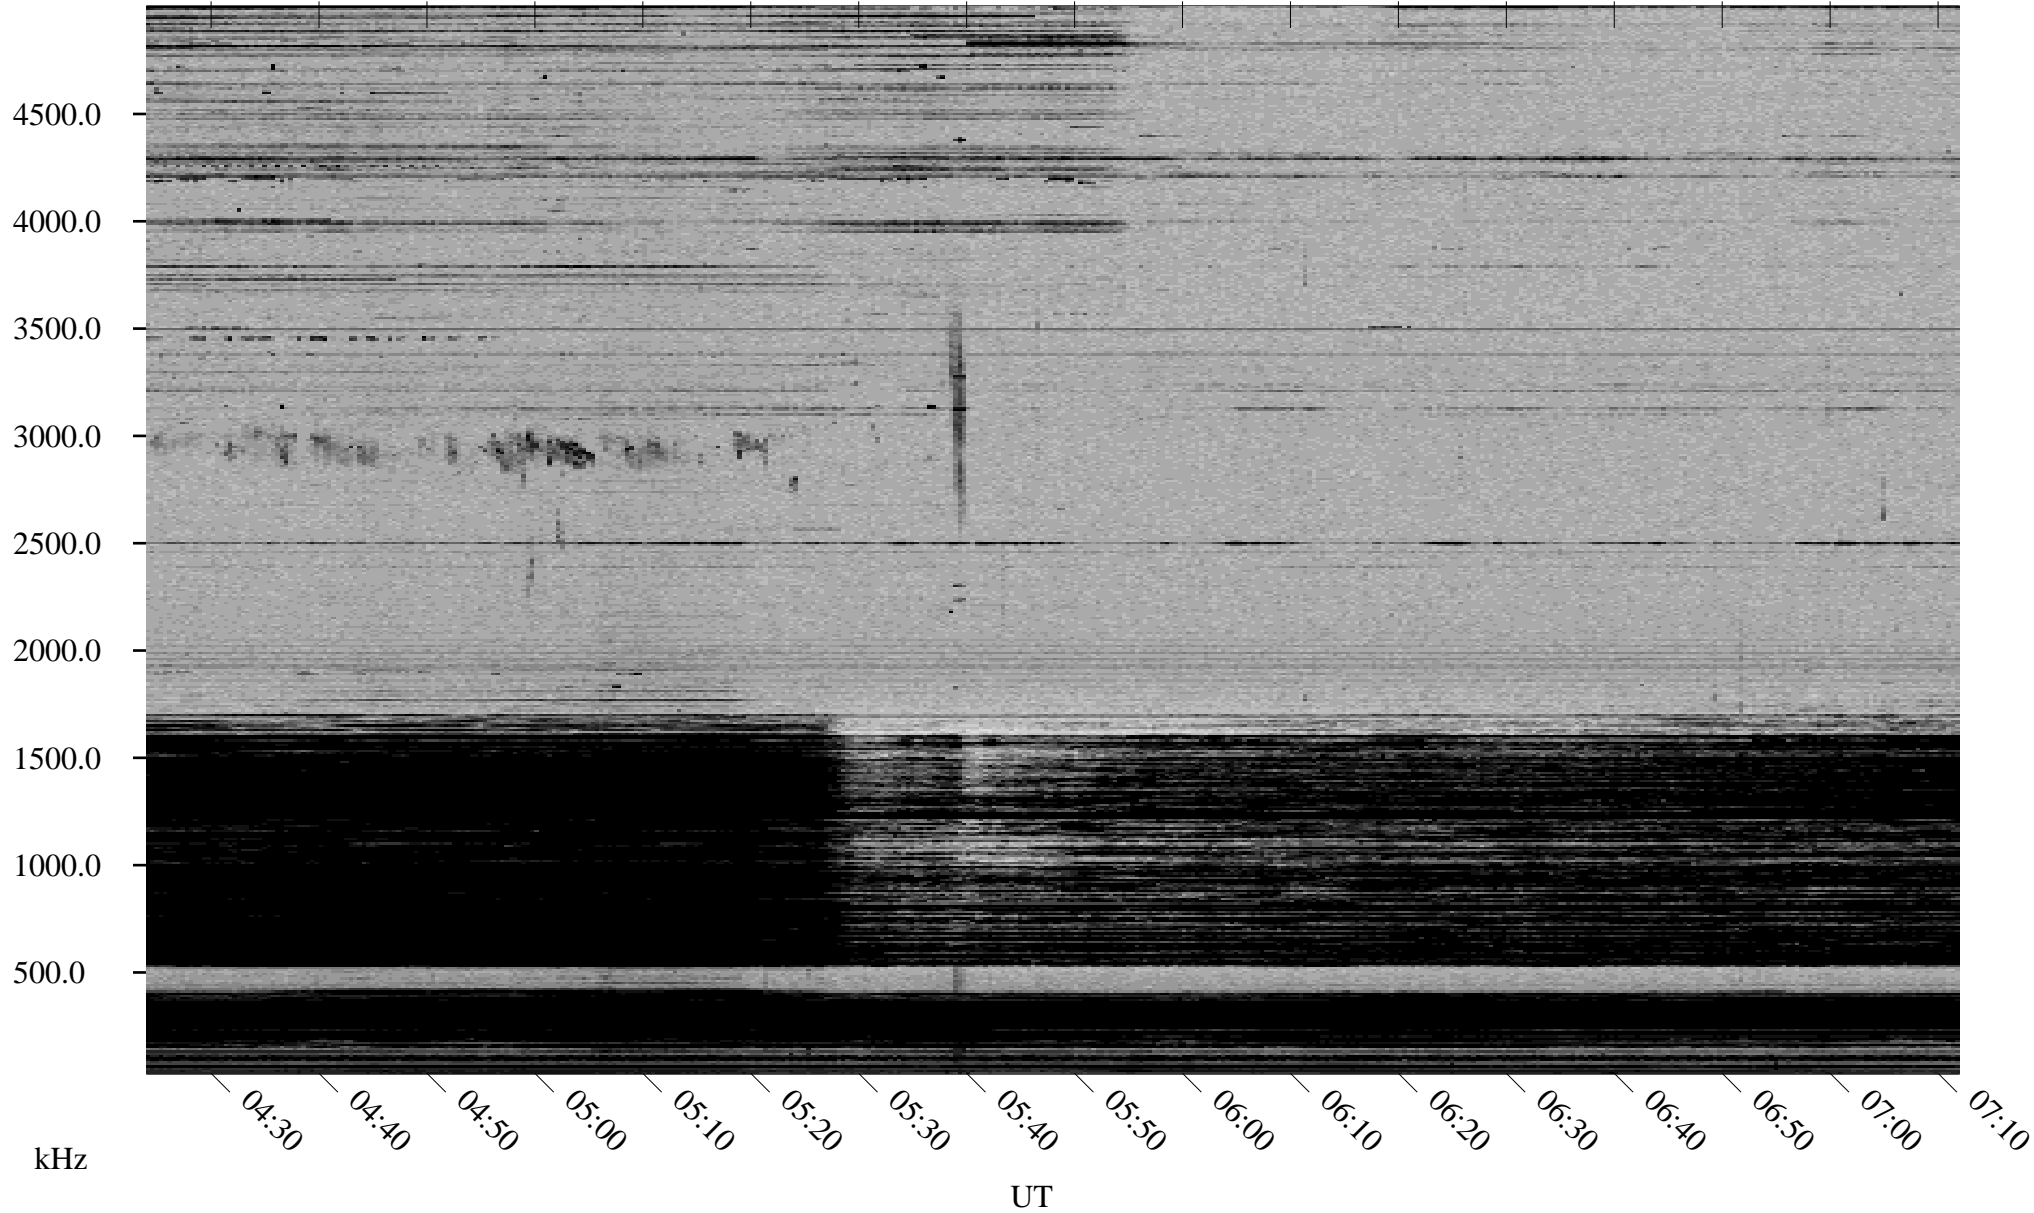

12/25/1998 Churchill, Manitoba

Linear Scale Black = 161 White = 15

ch98359l.r00m max_12

Page 1

12/25/1998 Churchill, Manitoba

Linear Scale Black = 161 White = 15

ch98359l.r00m max_12

Page 2

12/26/1998 Churchill, Manitoba

Linear Scale Black = 161 White = 15

ch98359l.r00m max_12

Page 3

12/26/1998 Churchill, Manitoba

Linear Scale Black = 161 White = 15

ch98359l.r00m max_12

Page 4

12/26/1998 Churchill, Manitoba

Linear Scale Black = 161 White = 15

ch98359l.r00m max_12

Page 5

12/26/1998 Churchill, Manitoba

Linear Scale Black = 161 White = 15

ch98359l.r00m max_12

Page 6

12/26/1998 Churchill, Manitoba

Linear Scale Black = 161 White = 15

ch98359l.r00m max_12

Page 7

12/26/1998 Churchill, Manitoba

Linear Scale Black = 161 White = 15

ch98359l.r00m max_12

Page 8