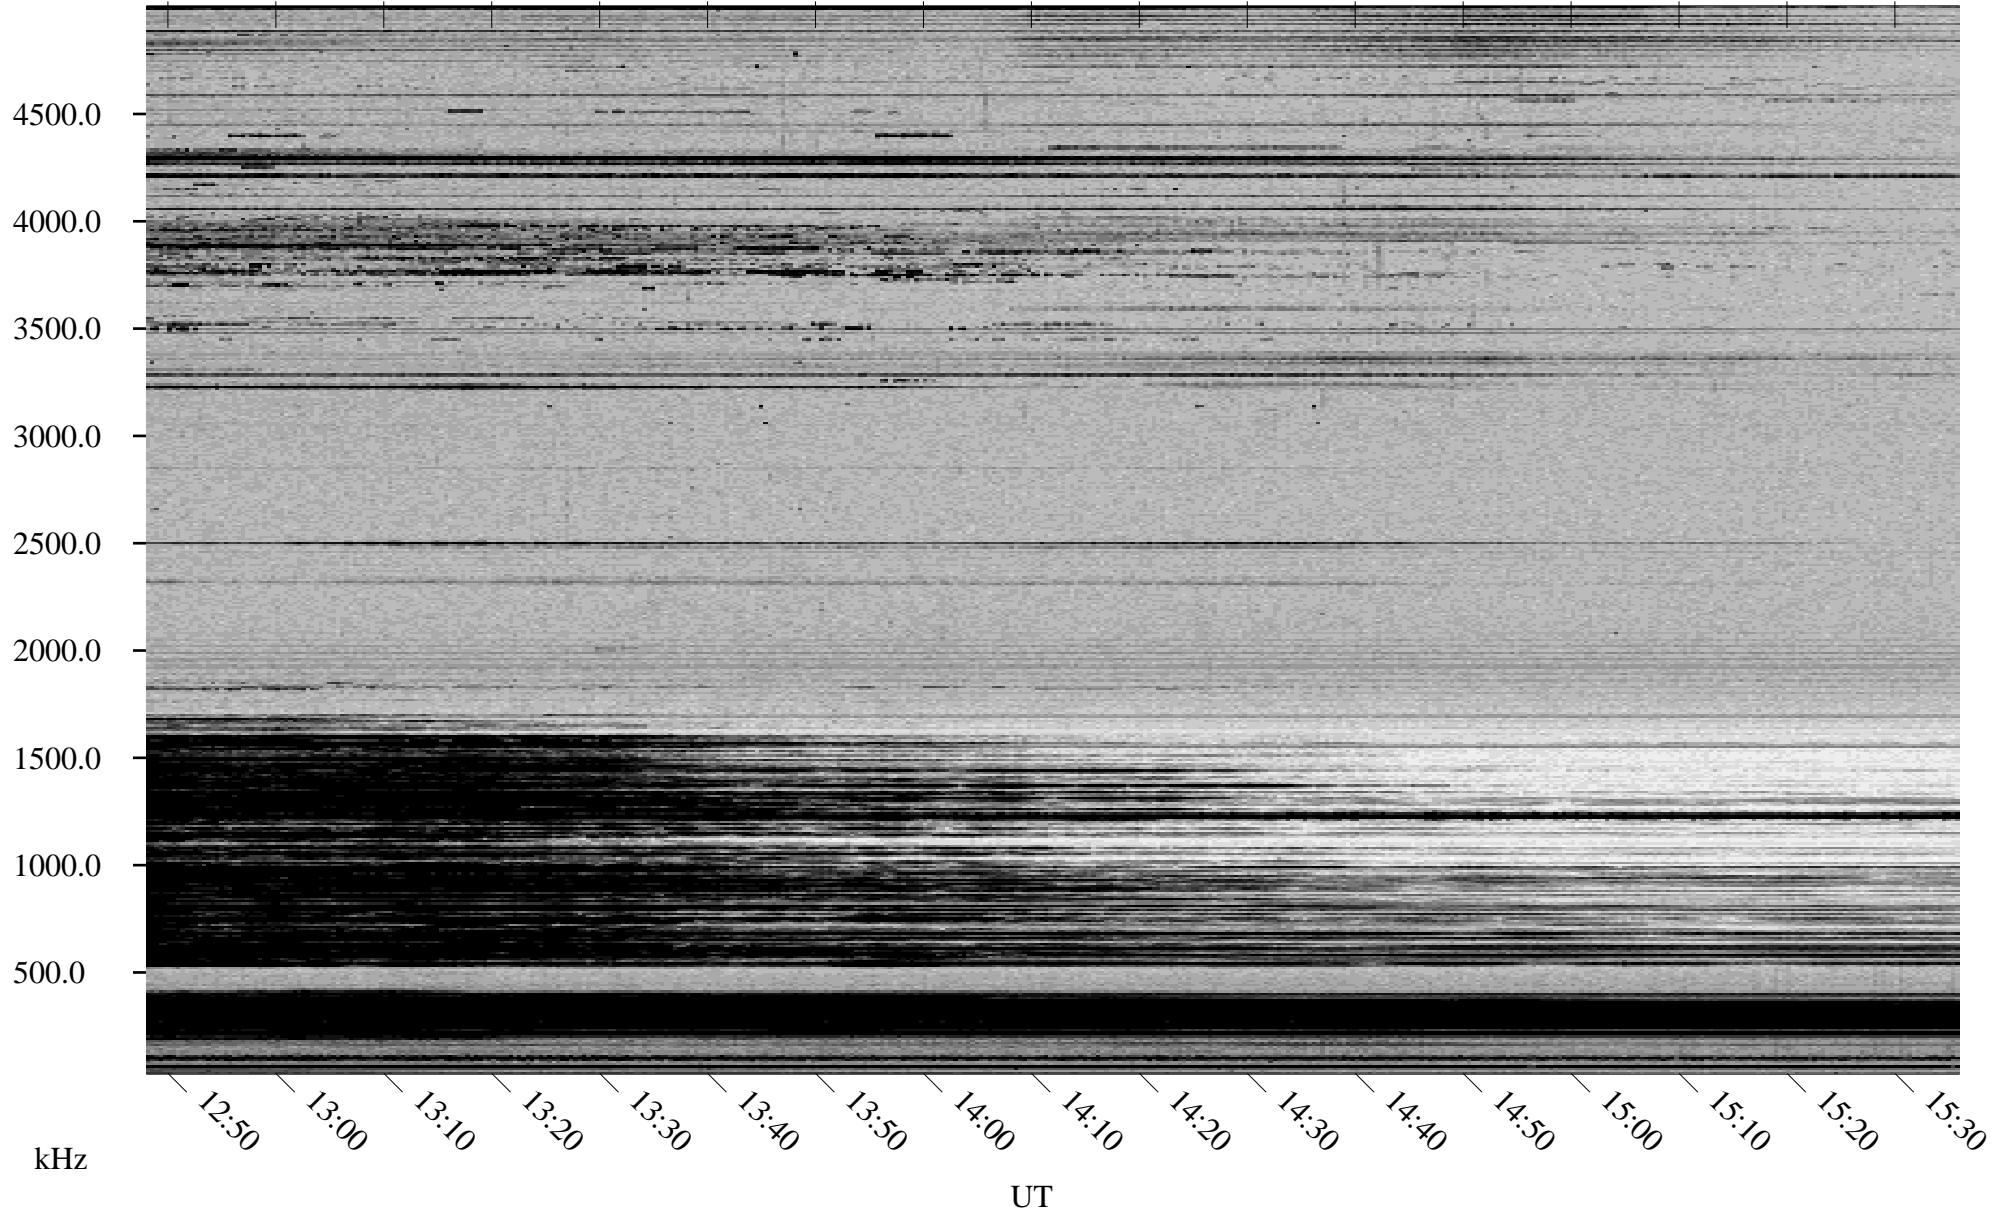

# 12/27/1998 Churchill, Manitoba

Linear Scale    Black = 161    White = 15

ch98360l.r00m max\_12

Page 5

# 12/27/1998 Churchill, Manitoba

Linear Scale    Black = 161    White = 15

ch98360l.r00m max\_12

Page 6

# 12/27/1998 Churchill, Manitoba

Linear Scale    Black = 161    White = 15

ch98360l.r00m max\_12

Page 7

# 12/27/1998 Churchill, Manitoba

Linear Scale    Black = 161    White = 15

ch98360l.r00m max\_12