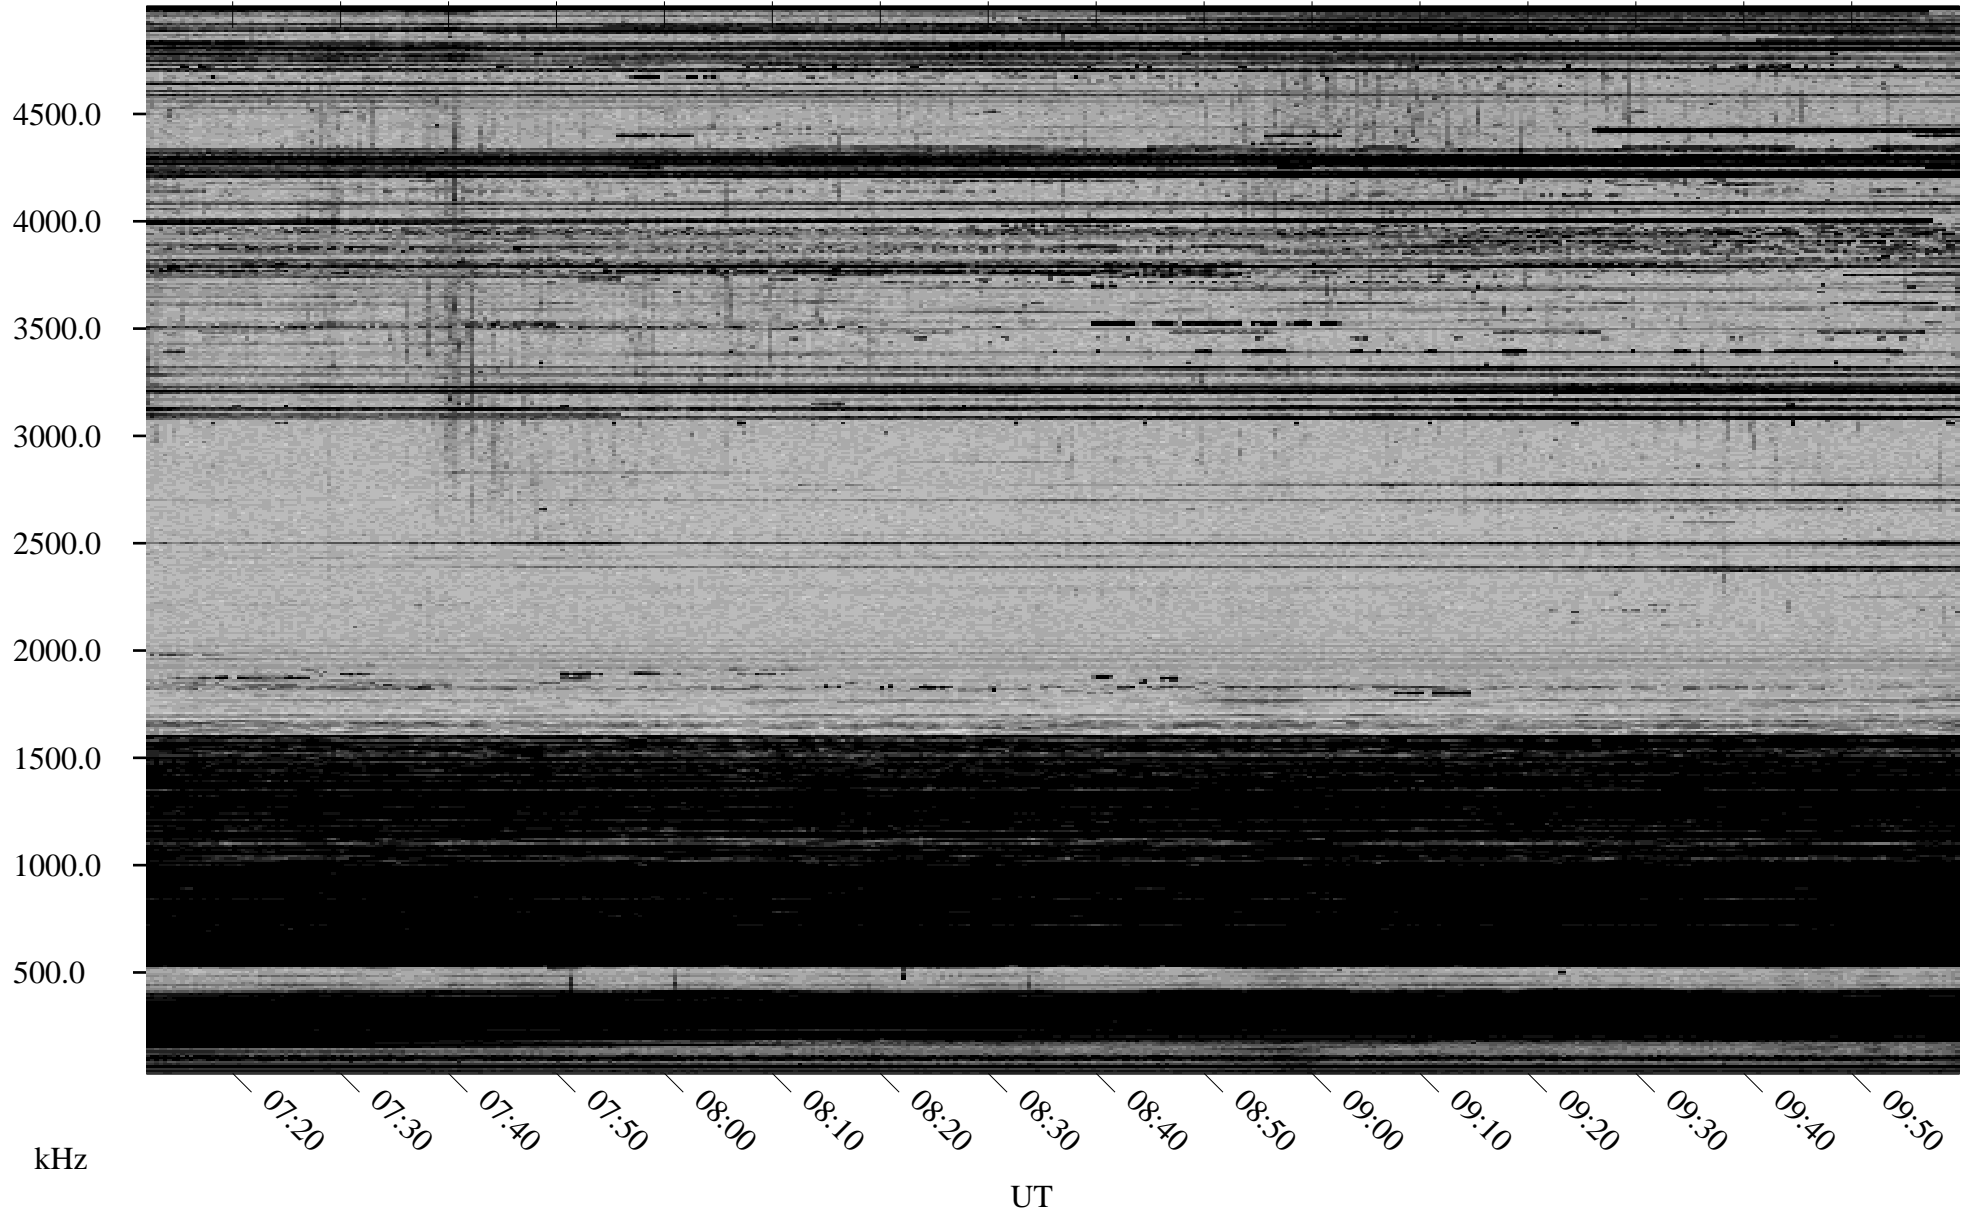

# 12/27/1998 Churchill, Manitoba

Linear Scale    Black = 161    White = 15

ch98360l.r00m max\_12

Page 3

# 12/27/1998 Churchill, Manitoba

Linear Scale    Black = 161    White = 15

ch98360l.r00m max\_12

Page 4

# 12/27/1998 Churchill, Manitoba

Linear Scale    Black = 161    White = 15

ch98360l.r00m max\_12

Page 5

# 12/27/1998 Churchill, Manitoba

Linear Scale    Black = 161    White = 15

ch98360l.r00m max\_12

Page 6