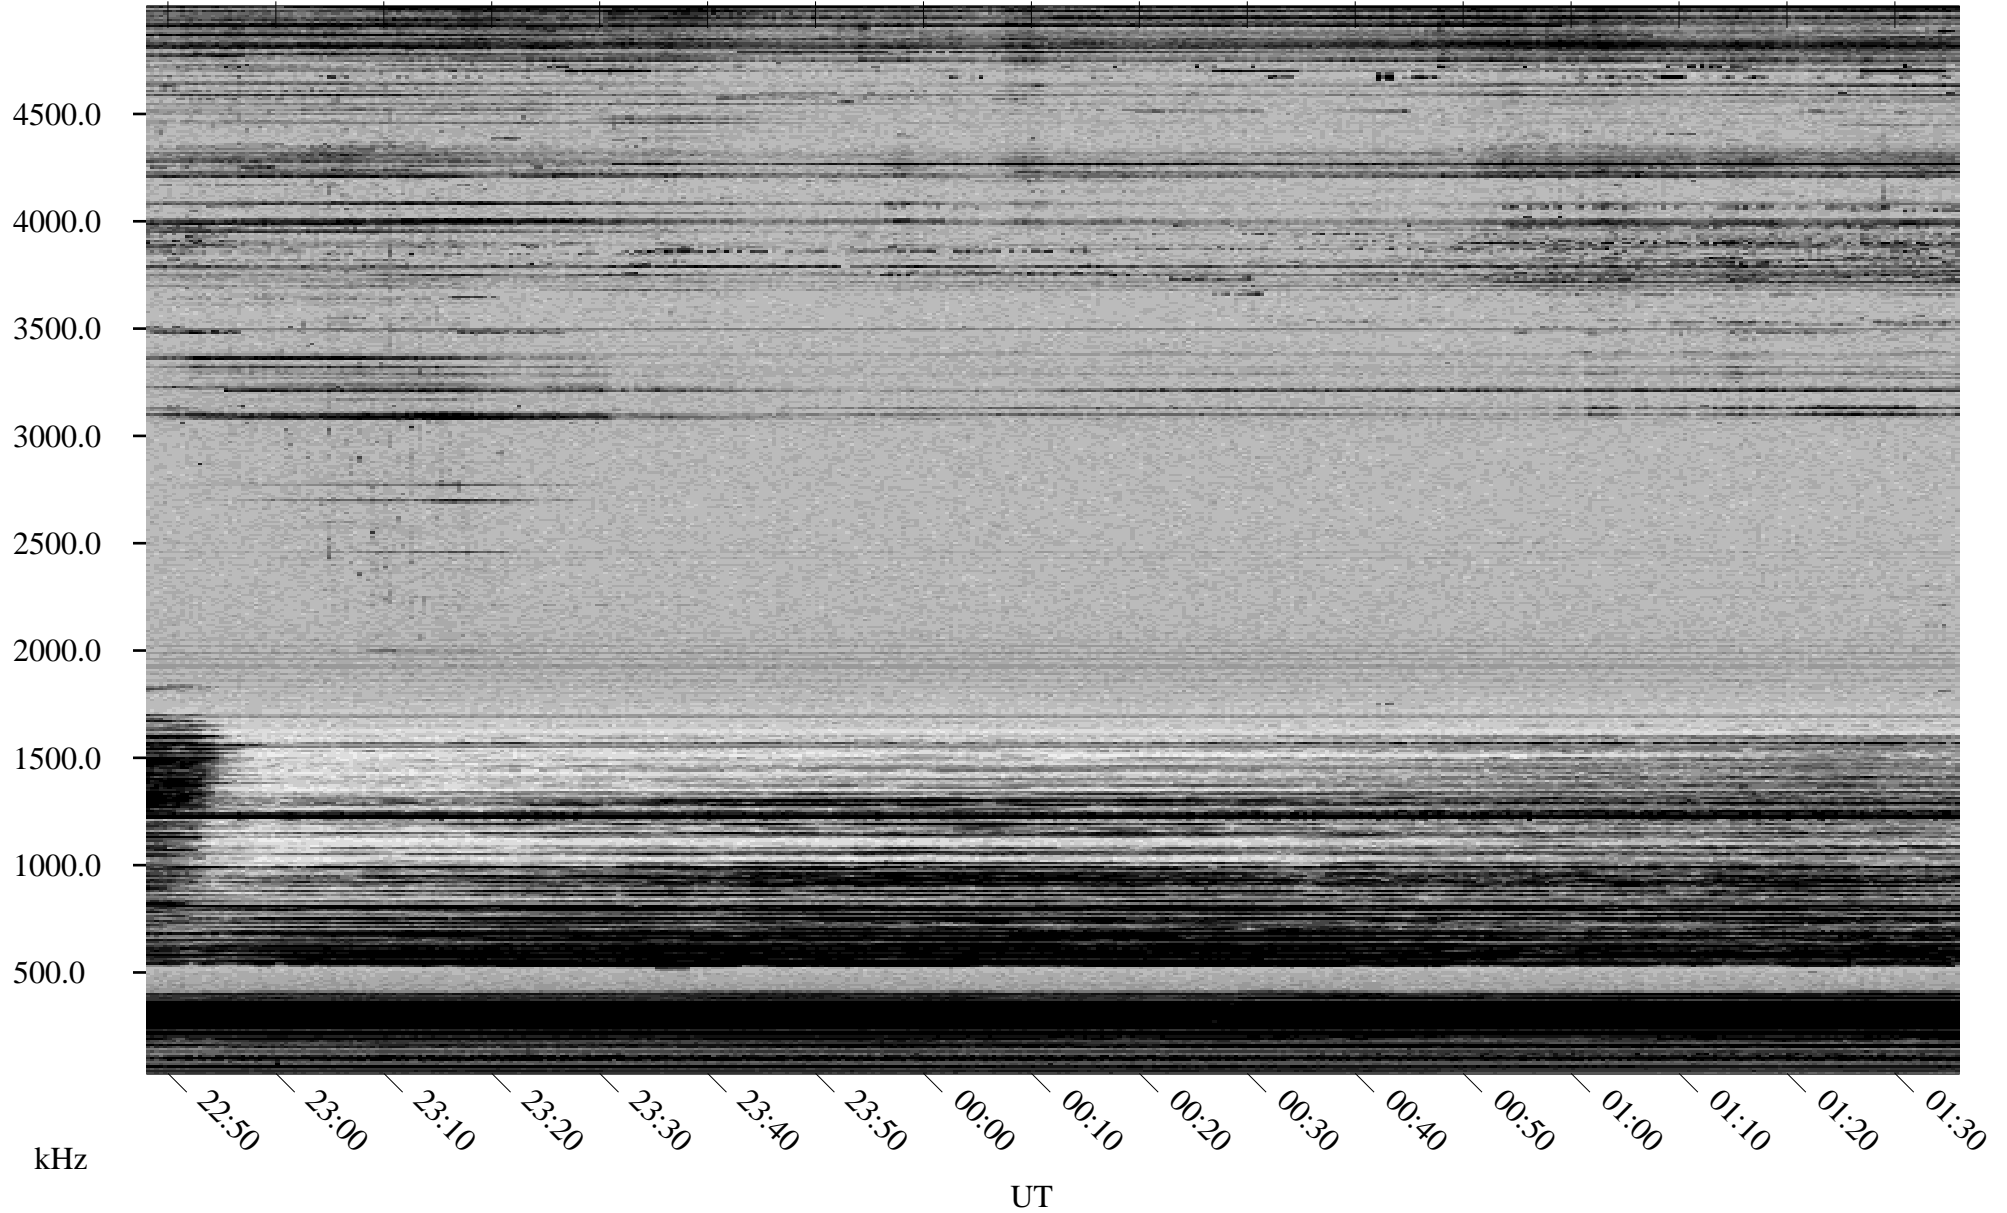

# 12/26/1998 Churchill, Manitoba

Linear Scale    Black = 161    White = 15

ch98360l.r00m max\_12

Page 1

# 12/26/1998 Churchill, Manitoba

Linear Scale    Black = 161    White = 15

ch98360l.r00m max\_12

Page 2

# 12/27/1998 Churchill, Manitoba

Linear Scale    Black = 161    White = 15

ch98360l.r00m max\_12

Page 3

# 12/27/1998 Churchill, Manitoba

Linear Scale    Black = 161    White = 15

ch98360l.r00m max\_12

Page 4