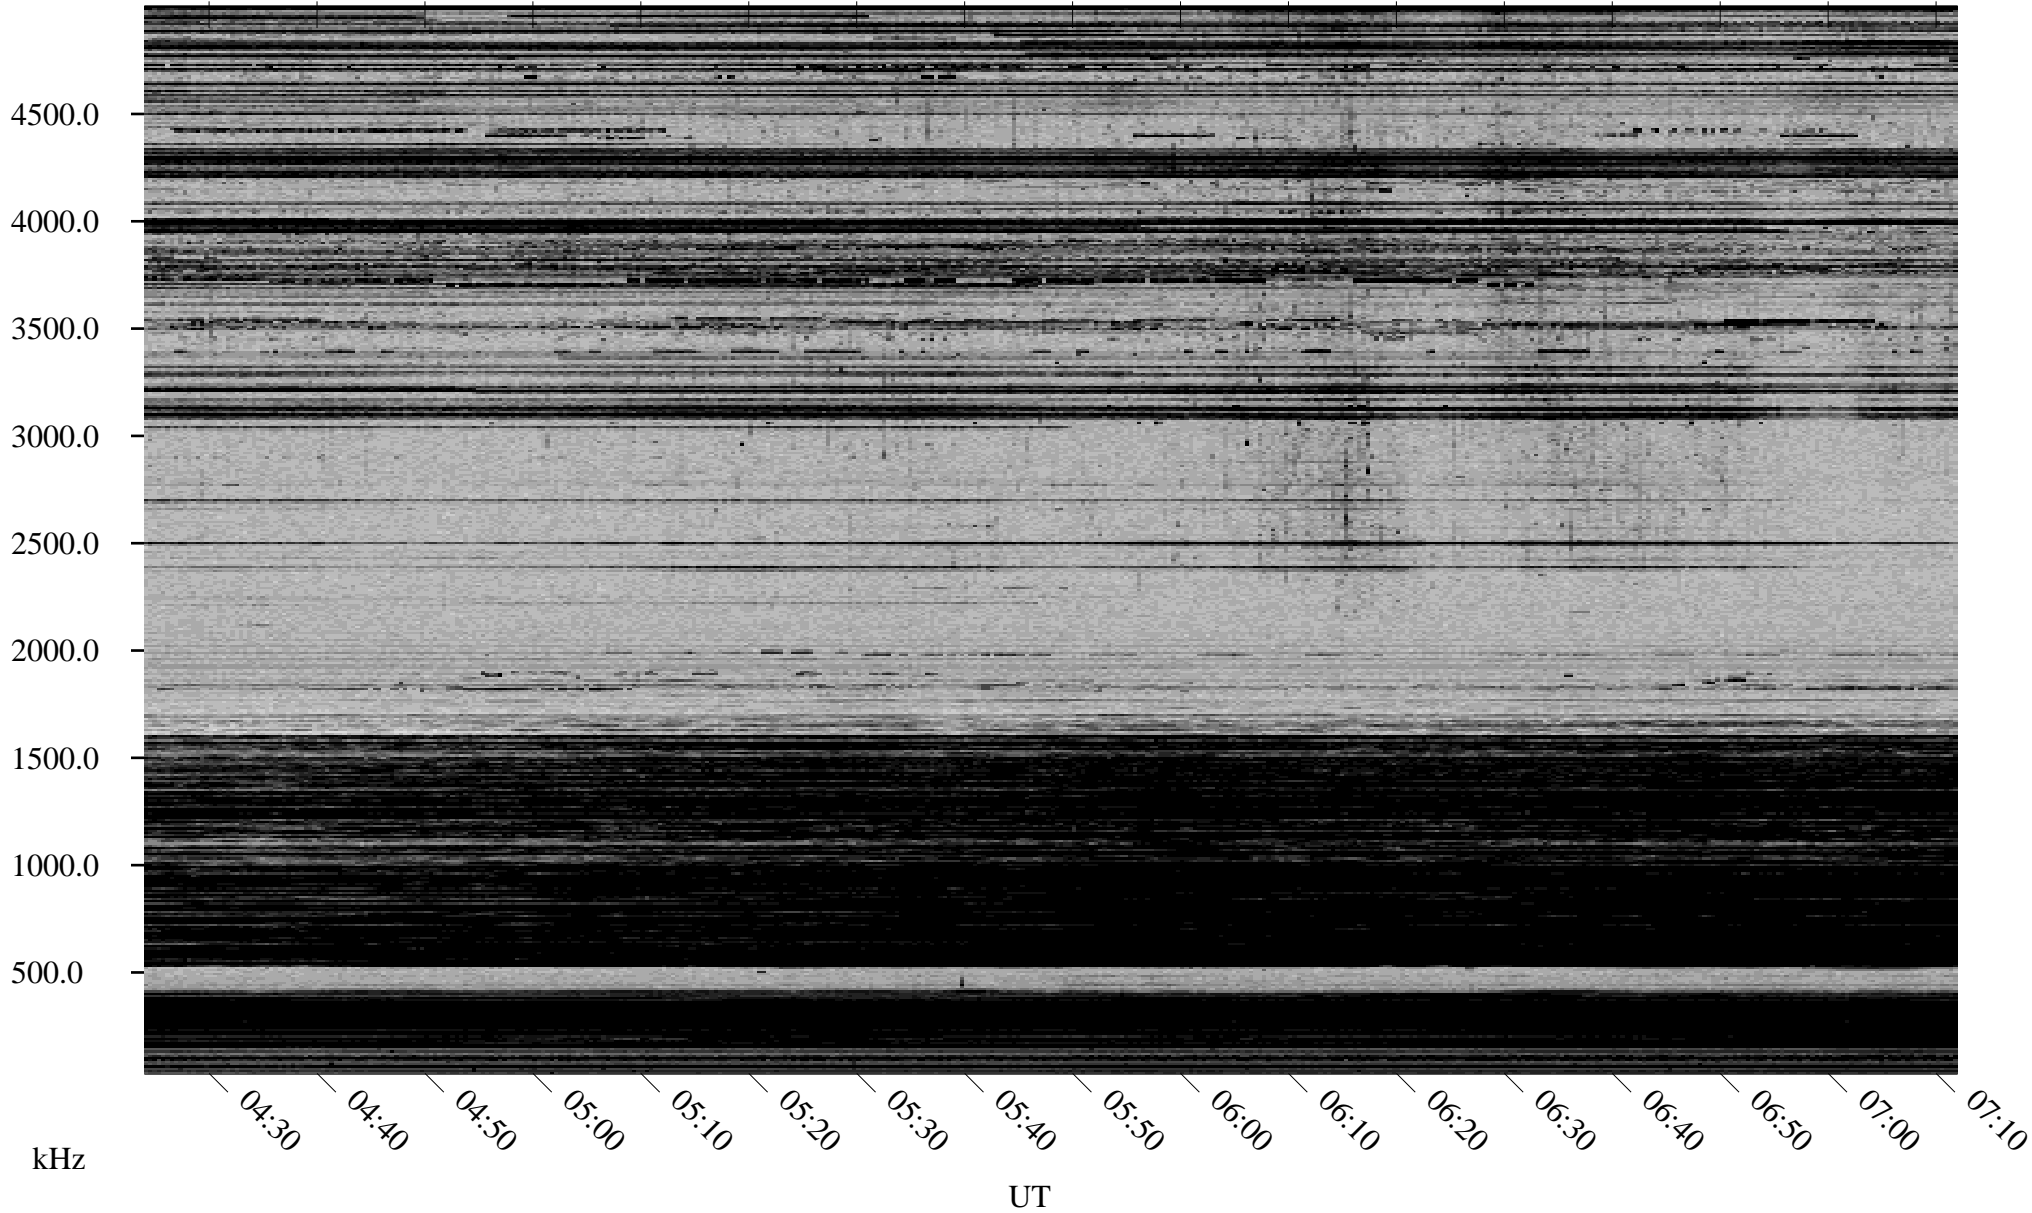

# 12/26/1998 Churchill, Manitoba

Linear Scale    Black = 161    White = 15

ch98360l.r00m max\_12

Page 1

# 12/26/1998 Churchill, Manitoba

Linear Scale    Black = 161    White = 15

ch98360l.r00m max\_12

Page 2

# 12/27/1998 Churchill, Manitoba

Linear Scale    Black = 161    White = 15

ch98360l.r00m max\_12

Page 3

# 12/27/1998 Churchill, Manitoba

Linear Scale    Black = 161    White = 15

ch98360l.r00m max\_12

Page 4