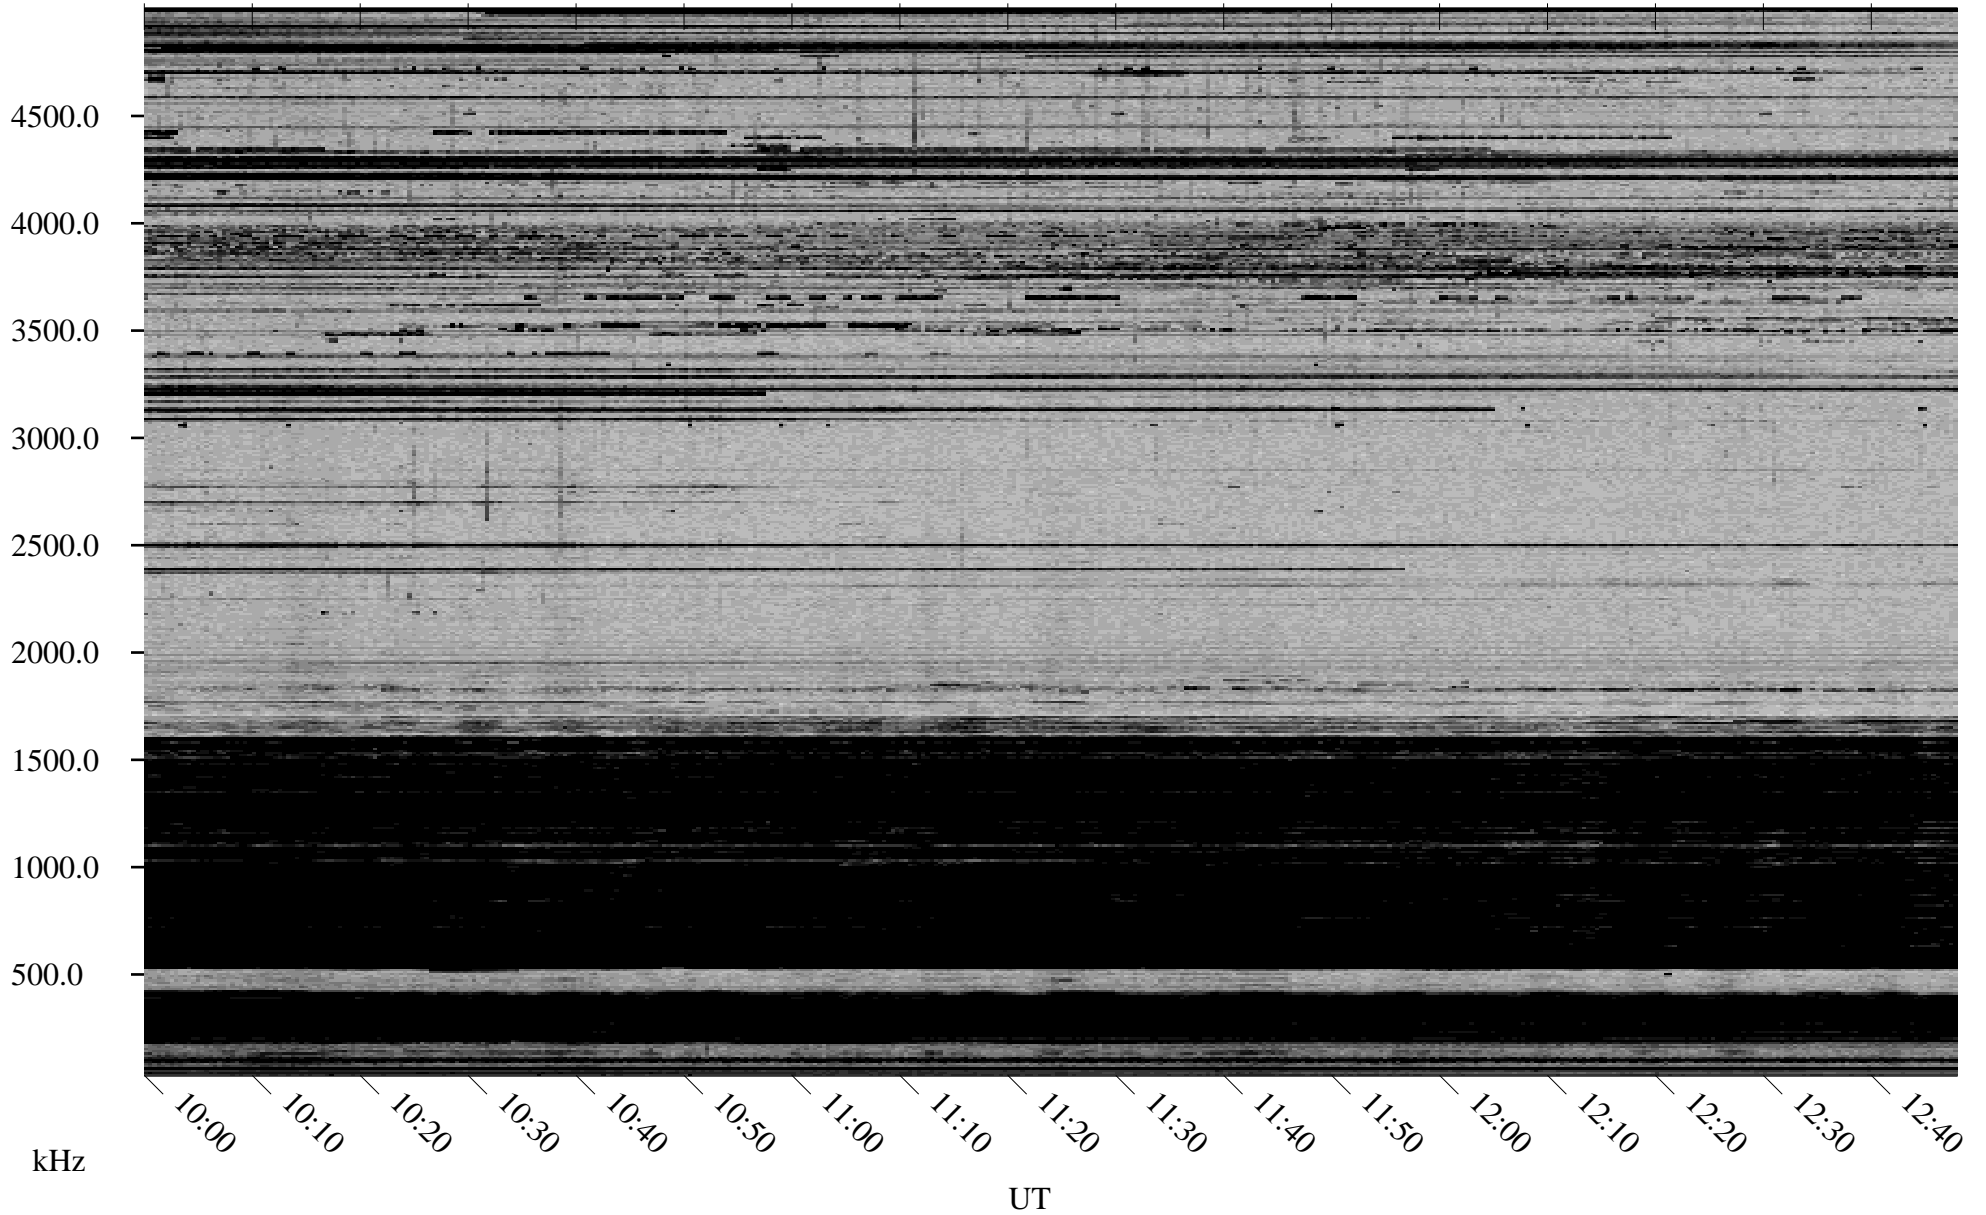

# 12/27/1998 Churchill, Manitoba

Linear Scale    Black = 161    White = 15

ch98360l.r00m max\_12

Page 5

# 12/27/1998 Churchill, Manitoba

Linear Scale    Black = 161    White = 15

ch98360l.r00m max\_12

Page 6

# 12/27/1998 Churchill, Manitoba

Linear Scale    Black = 161    White = 15

ch98360l.r00m max\_12

Page 7

# 12/27/1998 Churchill, Manitoba

Linear Scale    Black = 161    White = 15

ch98360l.r00m max\_12