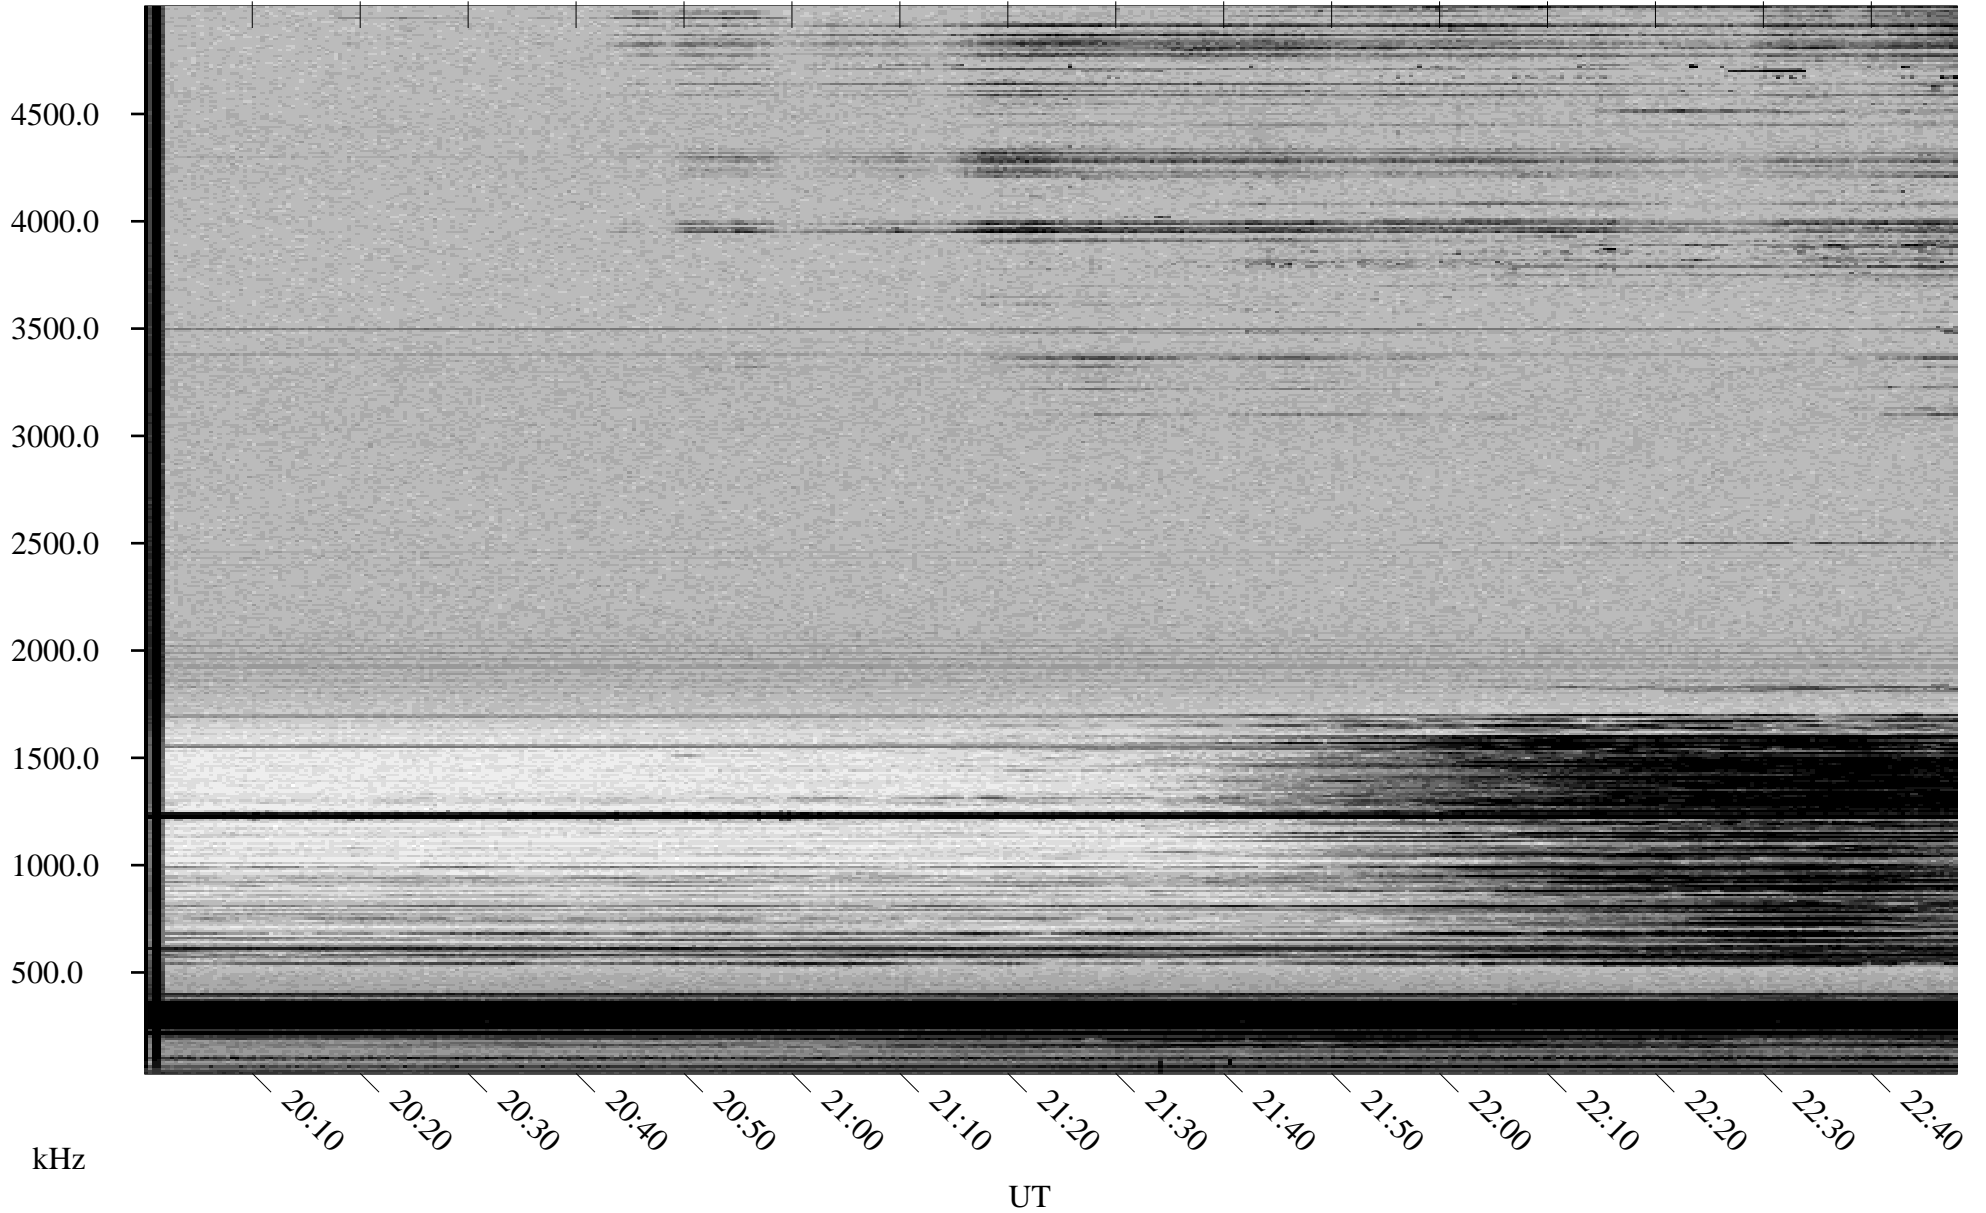

# 12/26/1998 Churchill, Manitoba

Linear Scale    Black = 161    White = 15

ch98360l.r00m max\_12

Page 1

# 12/26/1998 Churchill, Manitoba

Linear Scale    Black = 161    White = 15

ch98360l.r00m max\_12

Page 2

# 12/27/1998 Churchill, Manitoba

Linear Scale    Black = 161    White = 15

ch98360l.r00m max\_12

Page 3

# 12/27/1998 Churchill, Manitoba

Linear Scale    Black = 161    White = 15

ch98360l.r00m max\_12

Page 4