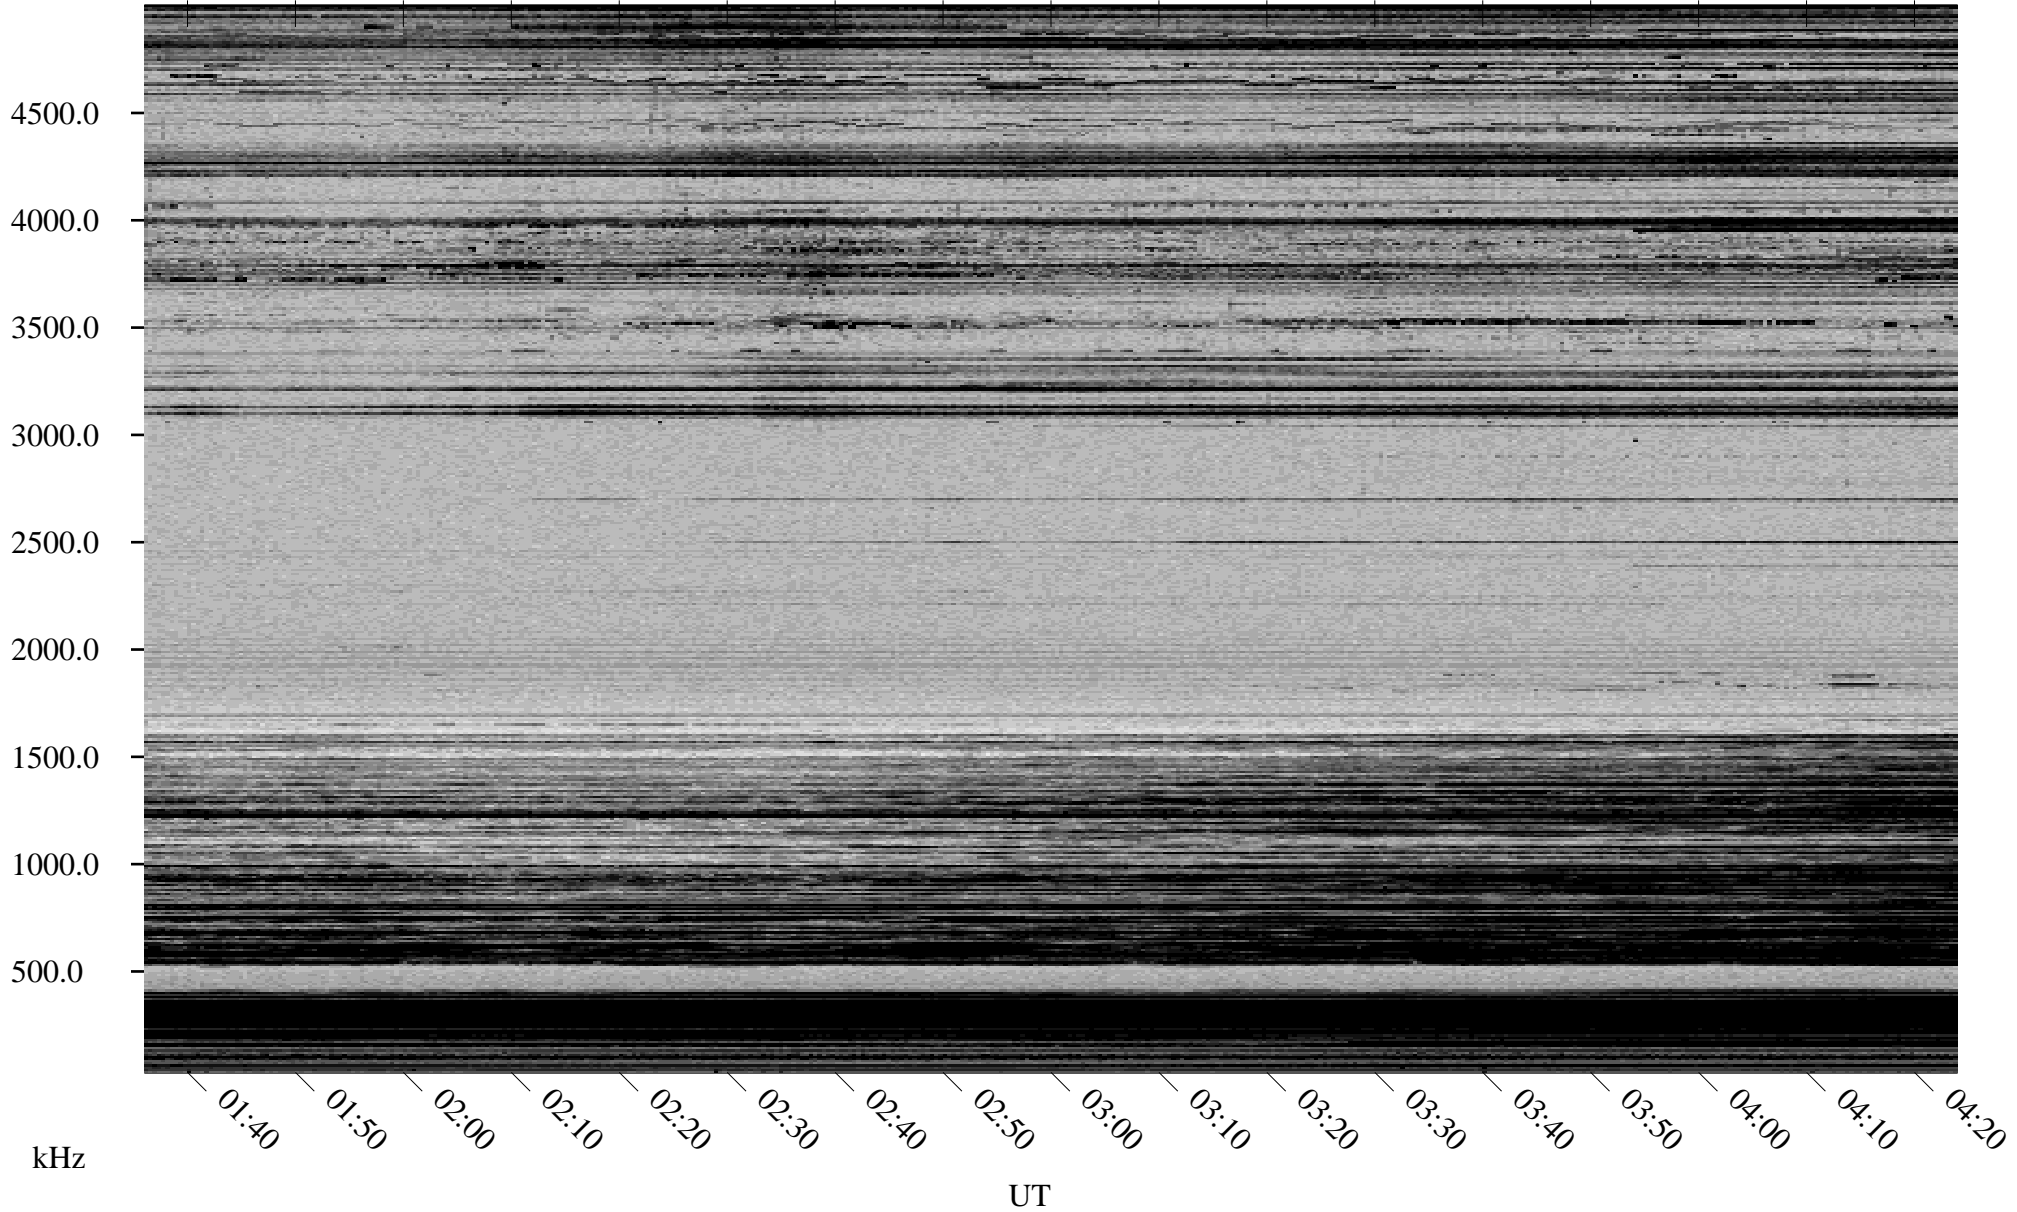

# 12/26/1998 Churchill, Manitoba

Linear Scale    Black = 161    White = 15

ch98360l.r00m max\_12

Page 1

# 12/26/1998 Churchill, Manitoba

Linear Scale    Black = 161    White = 15

ch98360l.r00m max\_12

Page 2

# 12/27/1998 Churchill, Manitoba

Linear Scale    Black = 161    White = 15

ch98360l.r00m max\_12

Page 3

# 12/27/1998 Churchill, Manitoba

Linear Scale    Black = 161    White = 15

ch98360l.r00m max\_12

Page 4