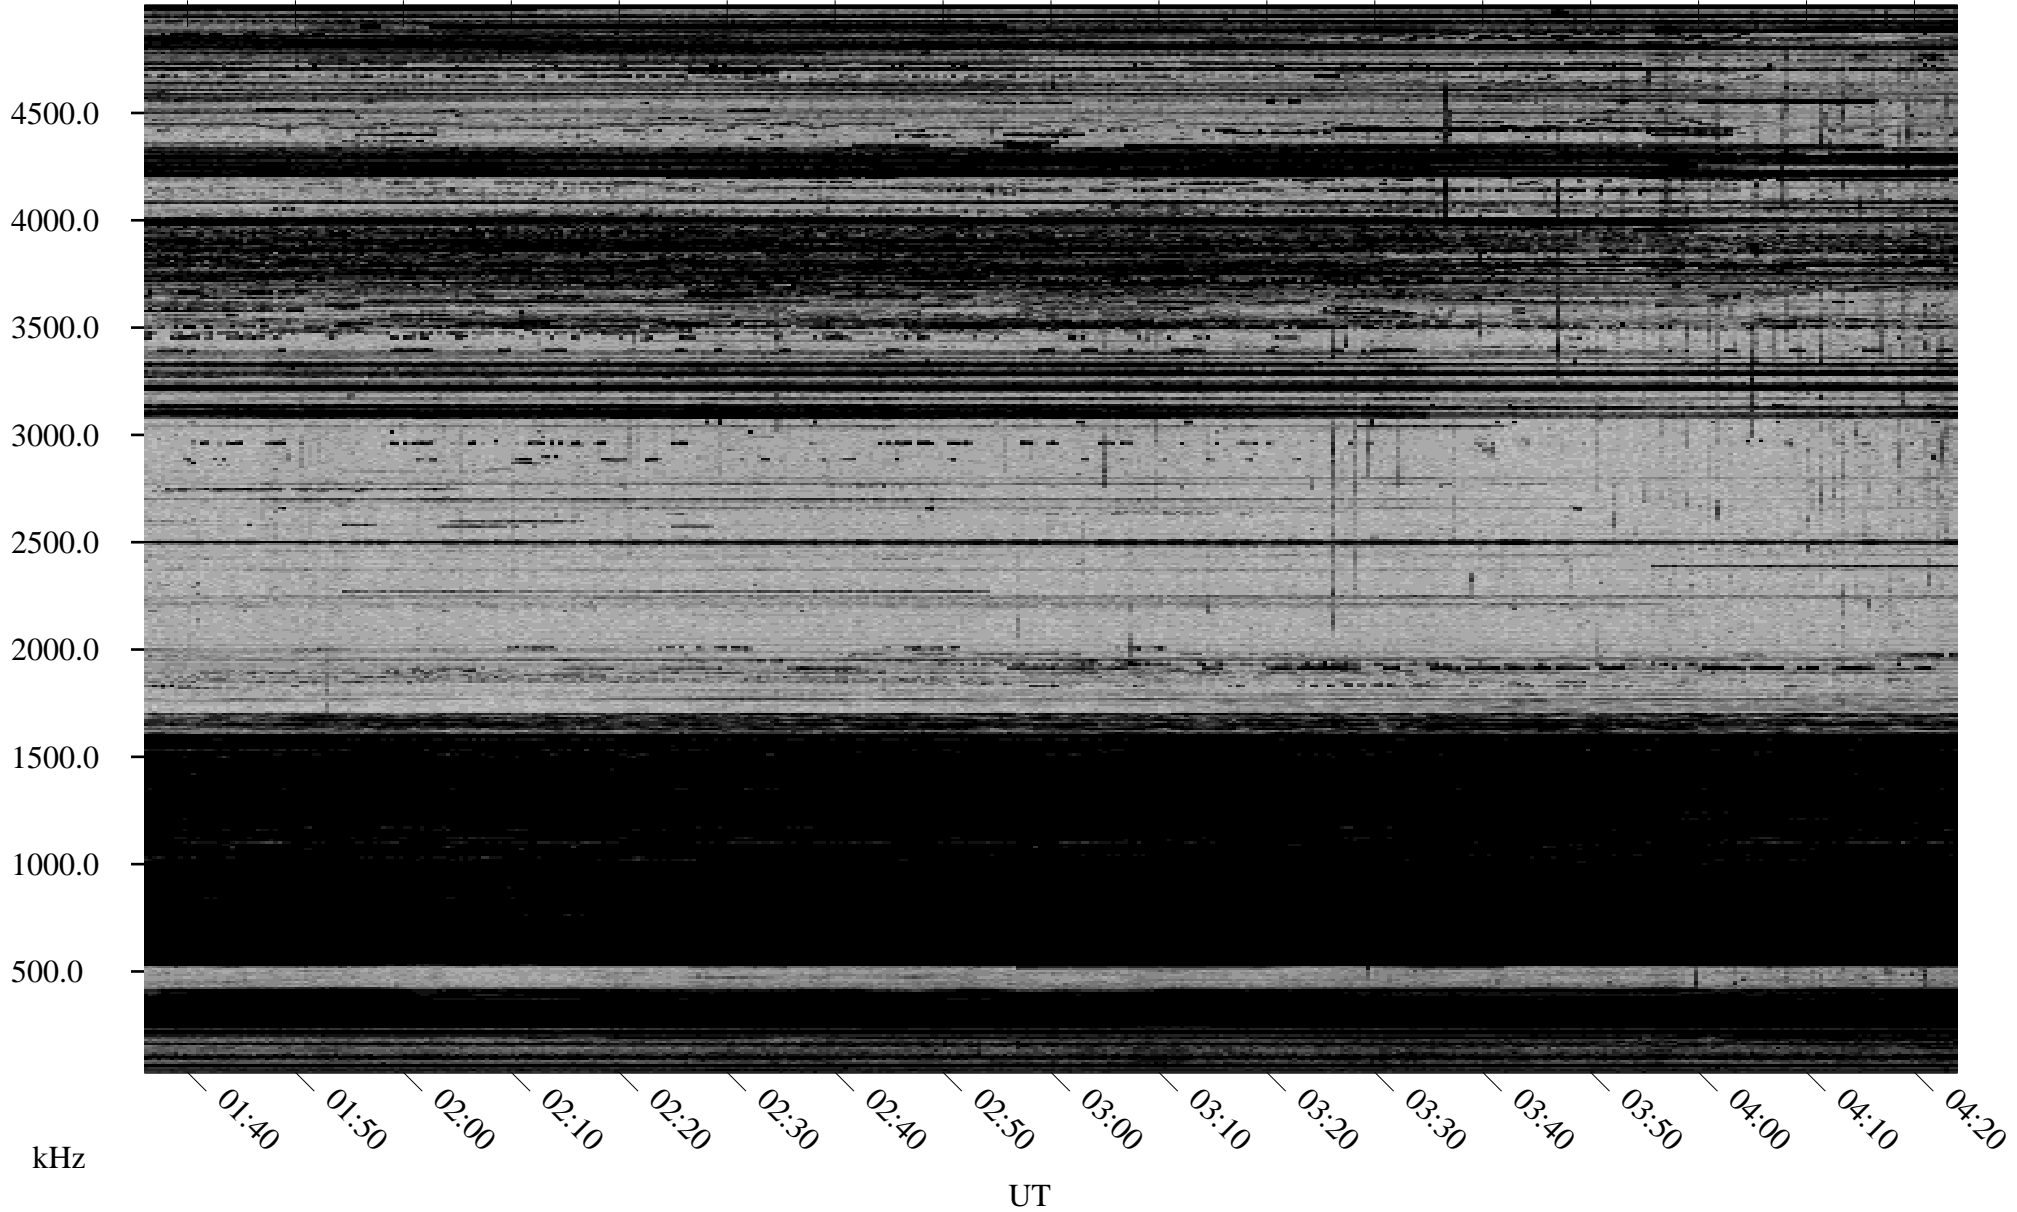

# 12/27/1998 Churchill, Manitoba

Linear Scale Black = 161 White = 15

ch98361l.r00m max\_12

Page 1

# 12/27/1998 Churchill, Manitoba

Linear Scale    Black = 161    White = 15

ch983611.r00m max\_12

Page 2

# 12/28/1998 Churchill, Manitoba

Linear Scale    Black = 161    White = 15

ch983611.r00m max\_12

Page 3

# 12/28/1998 Churchill, Manitoba

Linear Scale    Black = 161    White = 15

ch983611.r00m max\_12

Page 4