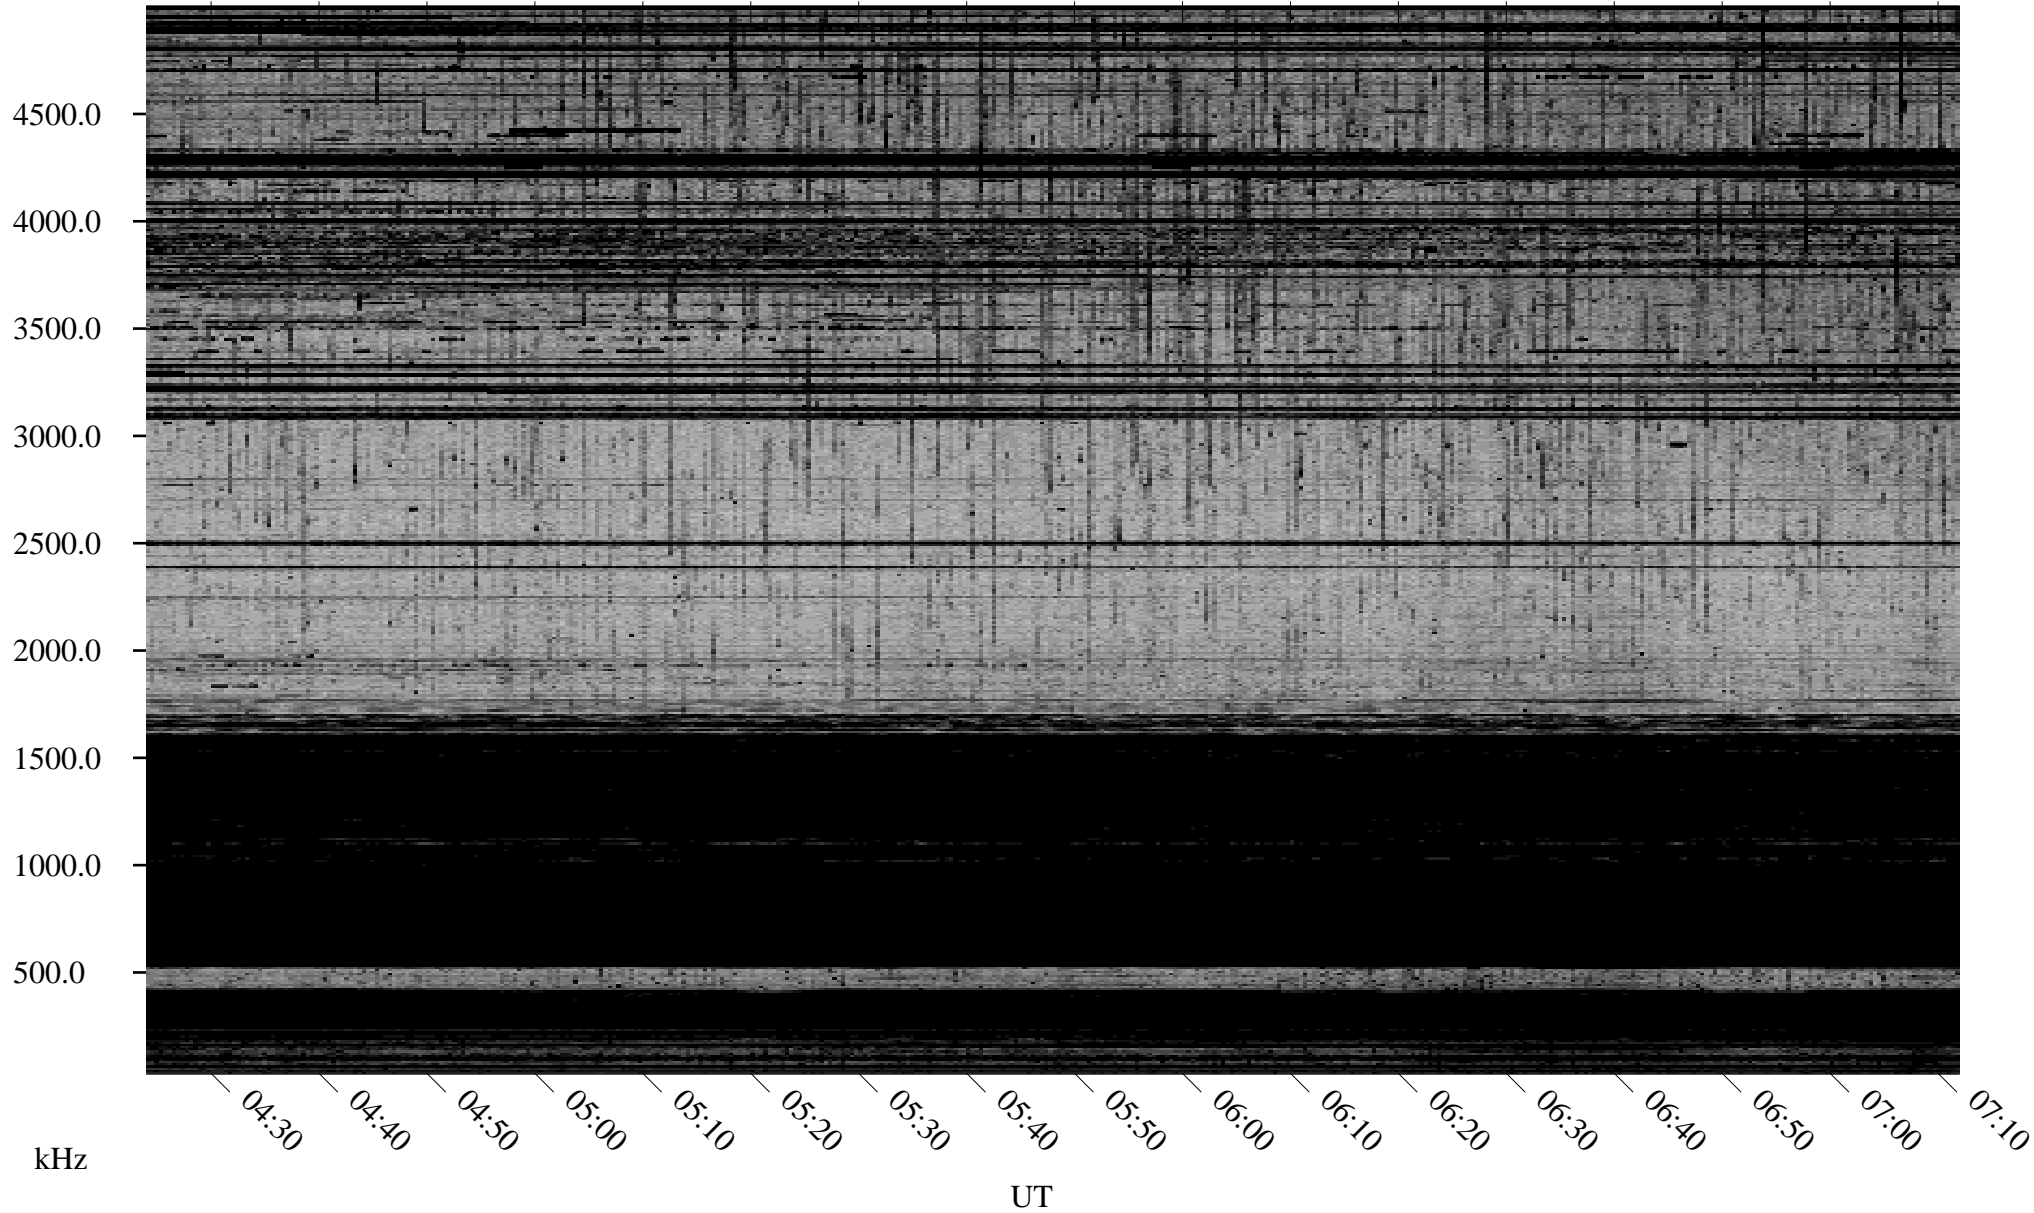

# 12/27/1998 Churchill, Manitoba

Linear Scale Black = 161 White = 15

ch98361l.r00m max\_12

Page 1

# 12/27/1998 Churchill, Manitoba

Linear Scale    Black = 161    White = 15

ch983611.r00m max\_12

Page 2

# 12/28/1998 Churchill, Manitoba

Linear Scale    Black = 161    White = 15

ch983611.r00m max\_12

Page 3

# 12/28/1998 Churchill, Manitoba

Linear Scale    Black = 161    White = 15

ch983611.r00m max\_12

Page 4