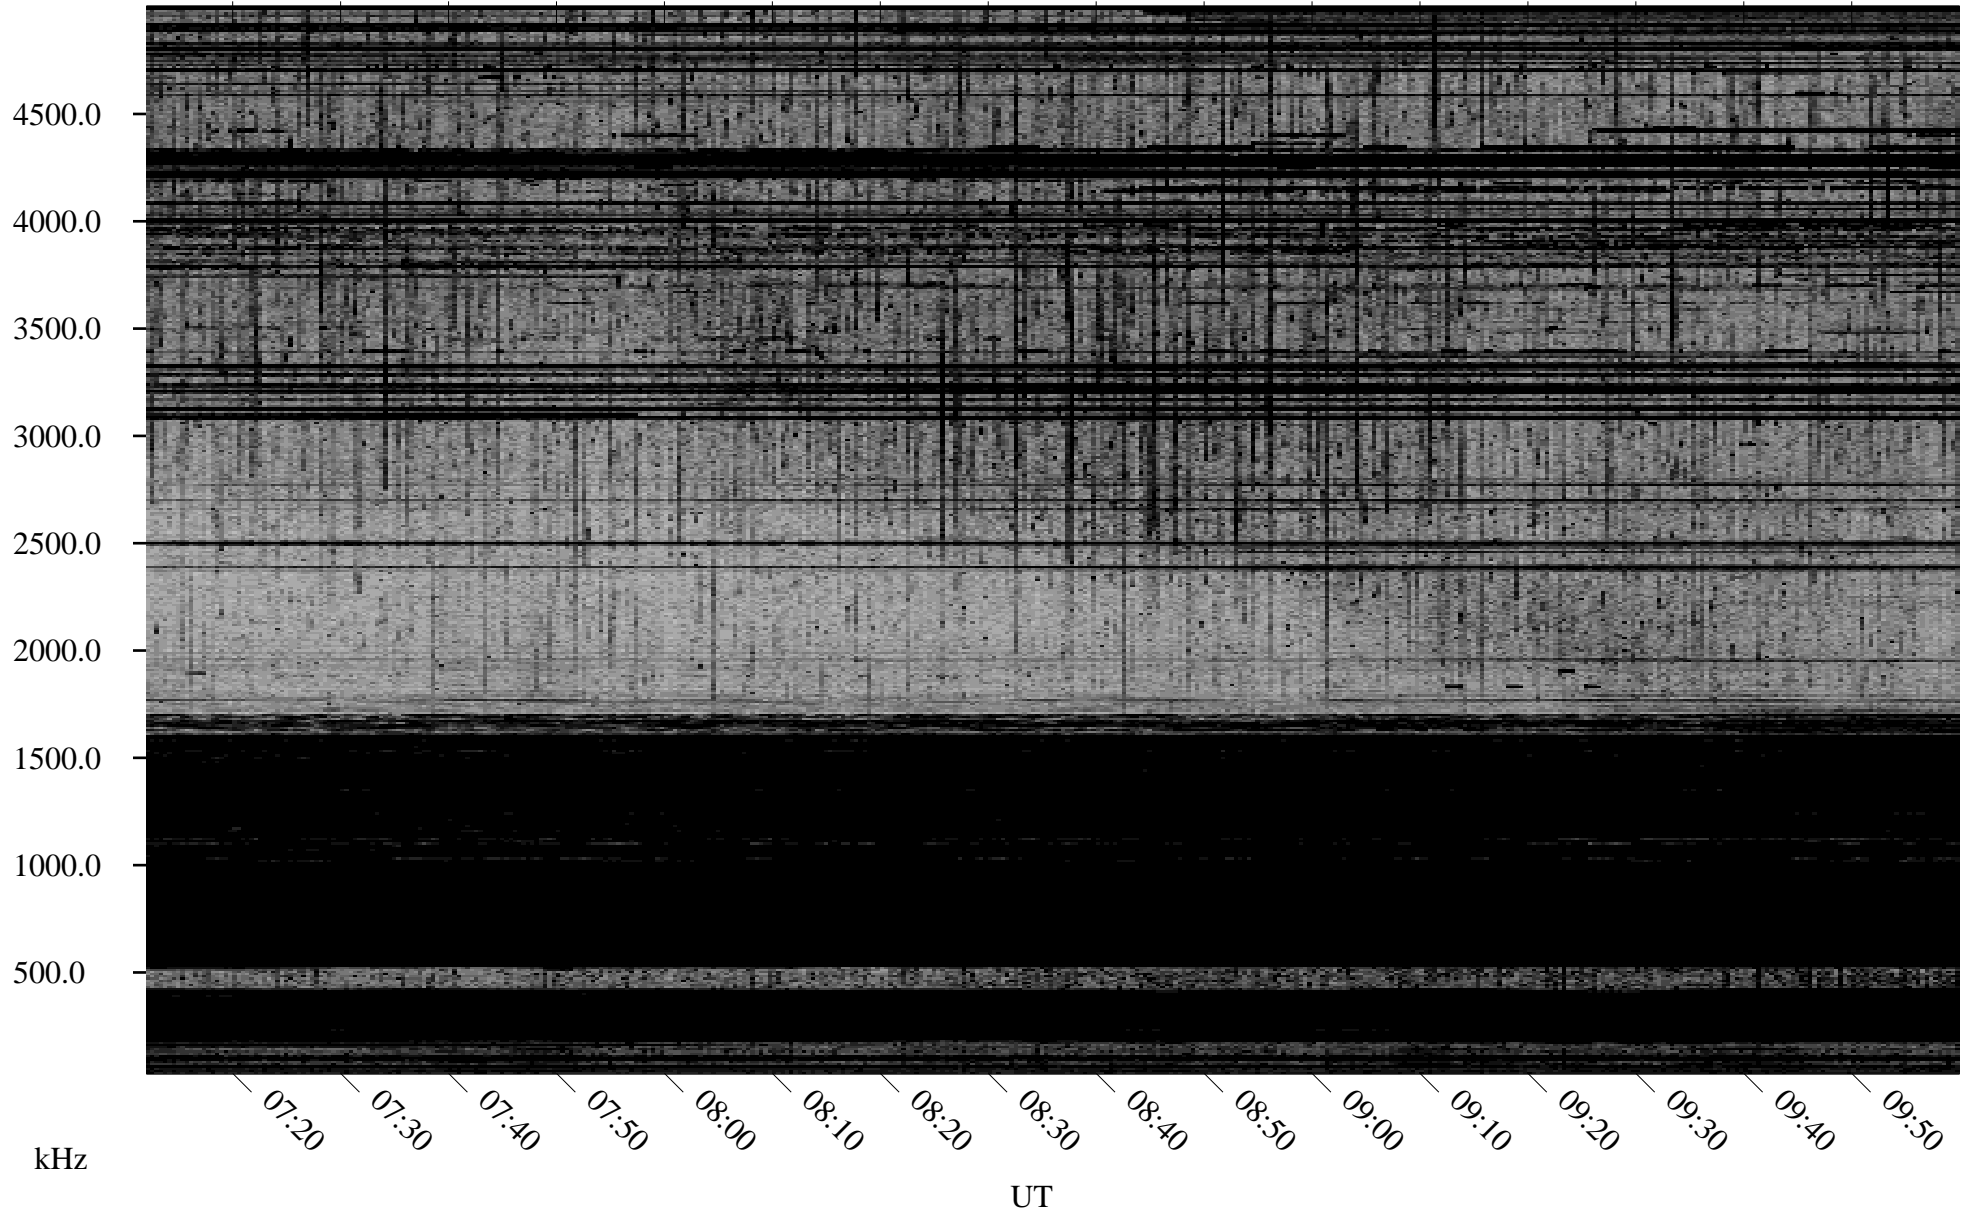

# 12/28/1998 Churchill, Manitoba

Linear Scale    Black = 161    White = 15

ch983611.r00m max\_12

Page 3

# 12/28/1998 Churchill, Manitoba

Linear Scale    Black = 161    White = 15

ch983611.r00m max\_12

Page 4

# 12/28/1998 Churchill, Manitoba

Linear Scale    Black = 161    White = 15

ch983611.r00m max\_12

Page 5

# 12/28/1998 Churchill, Manitoba

Linear Scale    Black = 161    White = 15

ch983611.r00m max\_12

Page 6