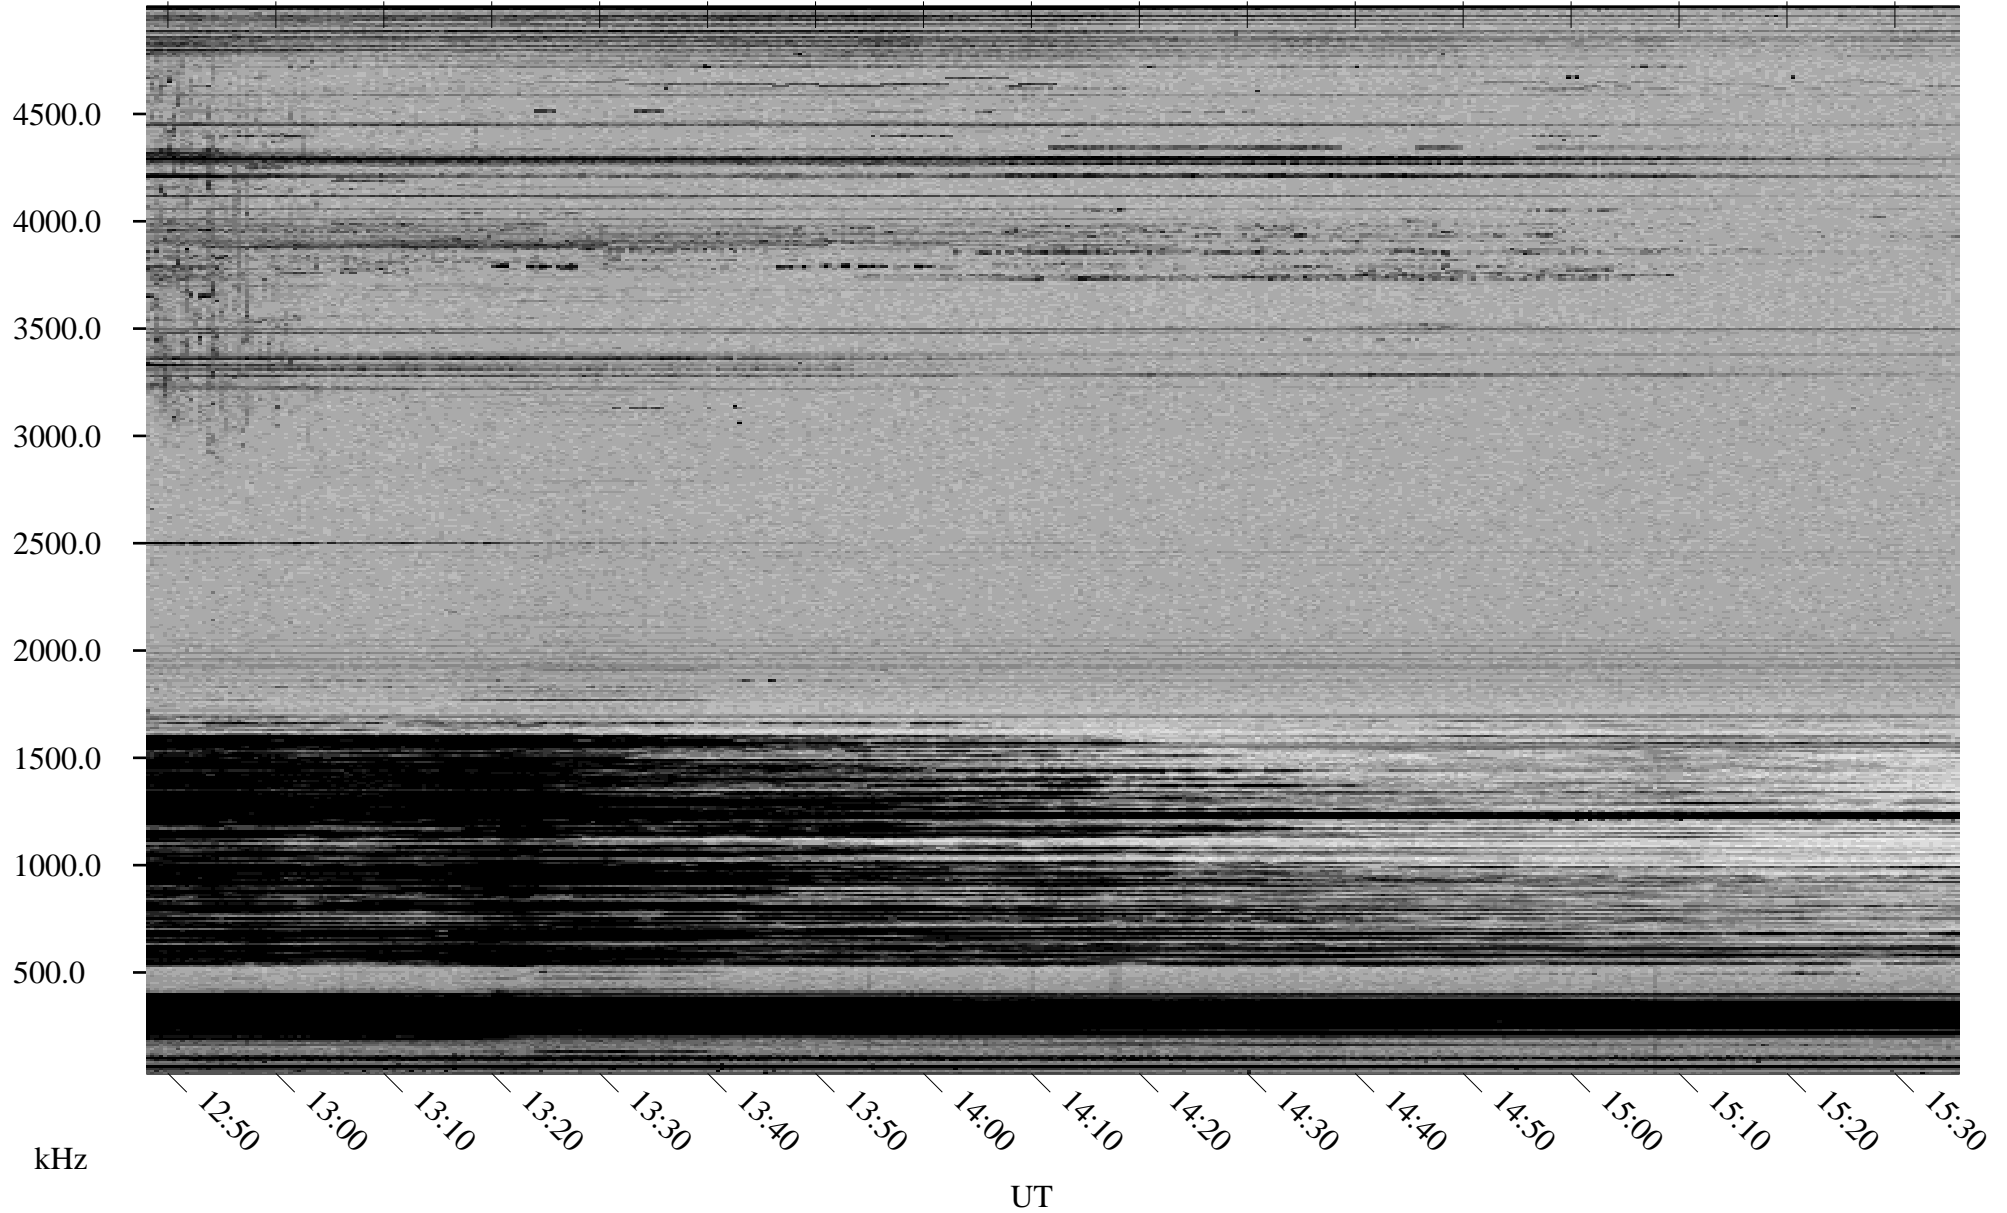

# 12/28/1998 Churchill, Manitoba

Linear Scale    Black = 161    White = 15

ch983611.r00m max\_12

Page 5

# 12/28/1998 Churchill, Manitoba

Linear Scale    Black = 161    White = 15

ch983611.r00m max\_12

Page 6

# 12/28/1998 Churchill, Manitoba

Linear Scale    Black = 161    White = 15

ch983611.r00m max\_12

Page 7

# 12/28/1998 Churchill, Manitoba

Linear Scale    Black = 161    White = 15

ch983611.r00m max\_12

Page 8