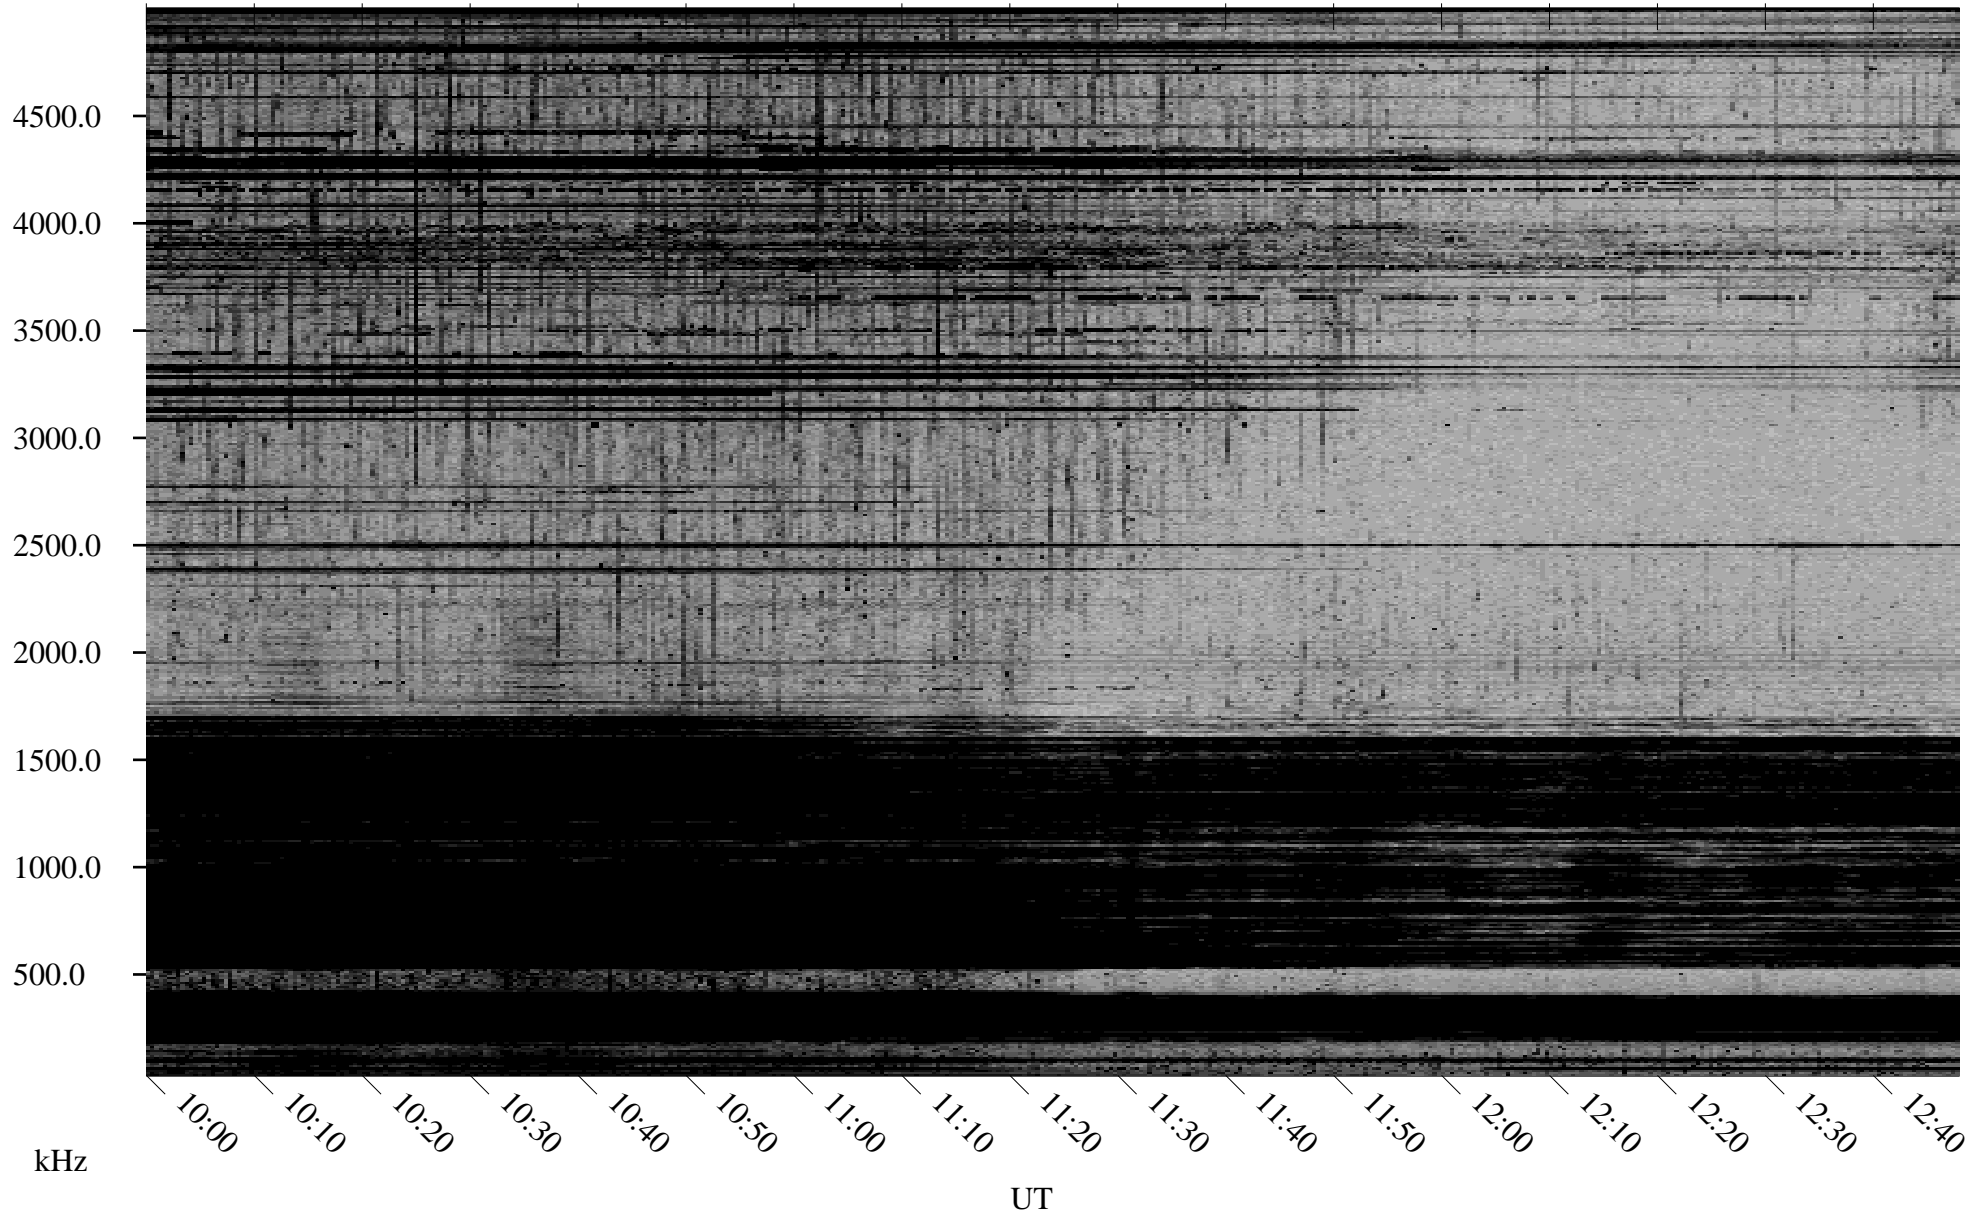

# 12/28/1998 Churchill, Manitoba

Linear Scale    Black = 161    White = 15

ch983611.r00m max\_12

Page 4

# 12/28/1998 Churchill, Manitoba

Linear Scale    Black = 161    White = 15

ch983611.r00m max\_12

Page 5

# 12/28/1998 Churchill, Manitoba

Linear Scale    Black = 161    White = 15

ch983611.r00m max\_12

Page 6

# 12/28/1998 Churchill, Manitoba

Linear Scale    Black = 161    White = 15

ch983611.r00m max\_12

Page 7