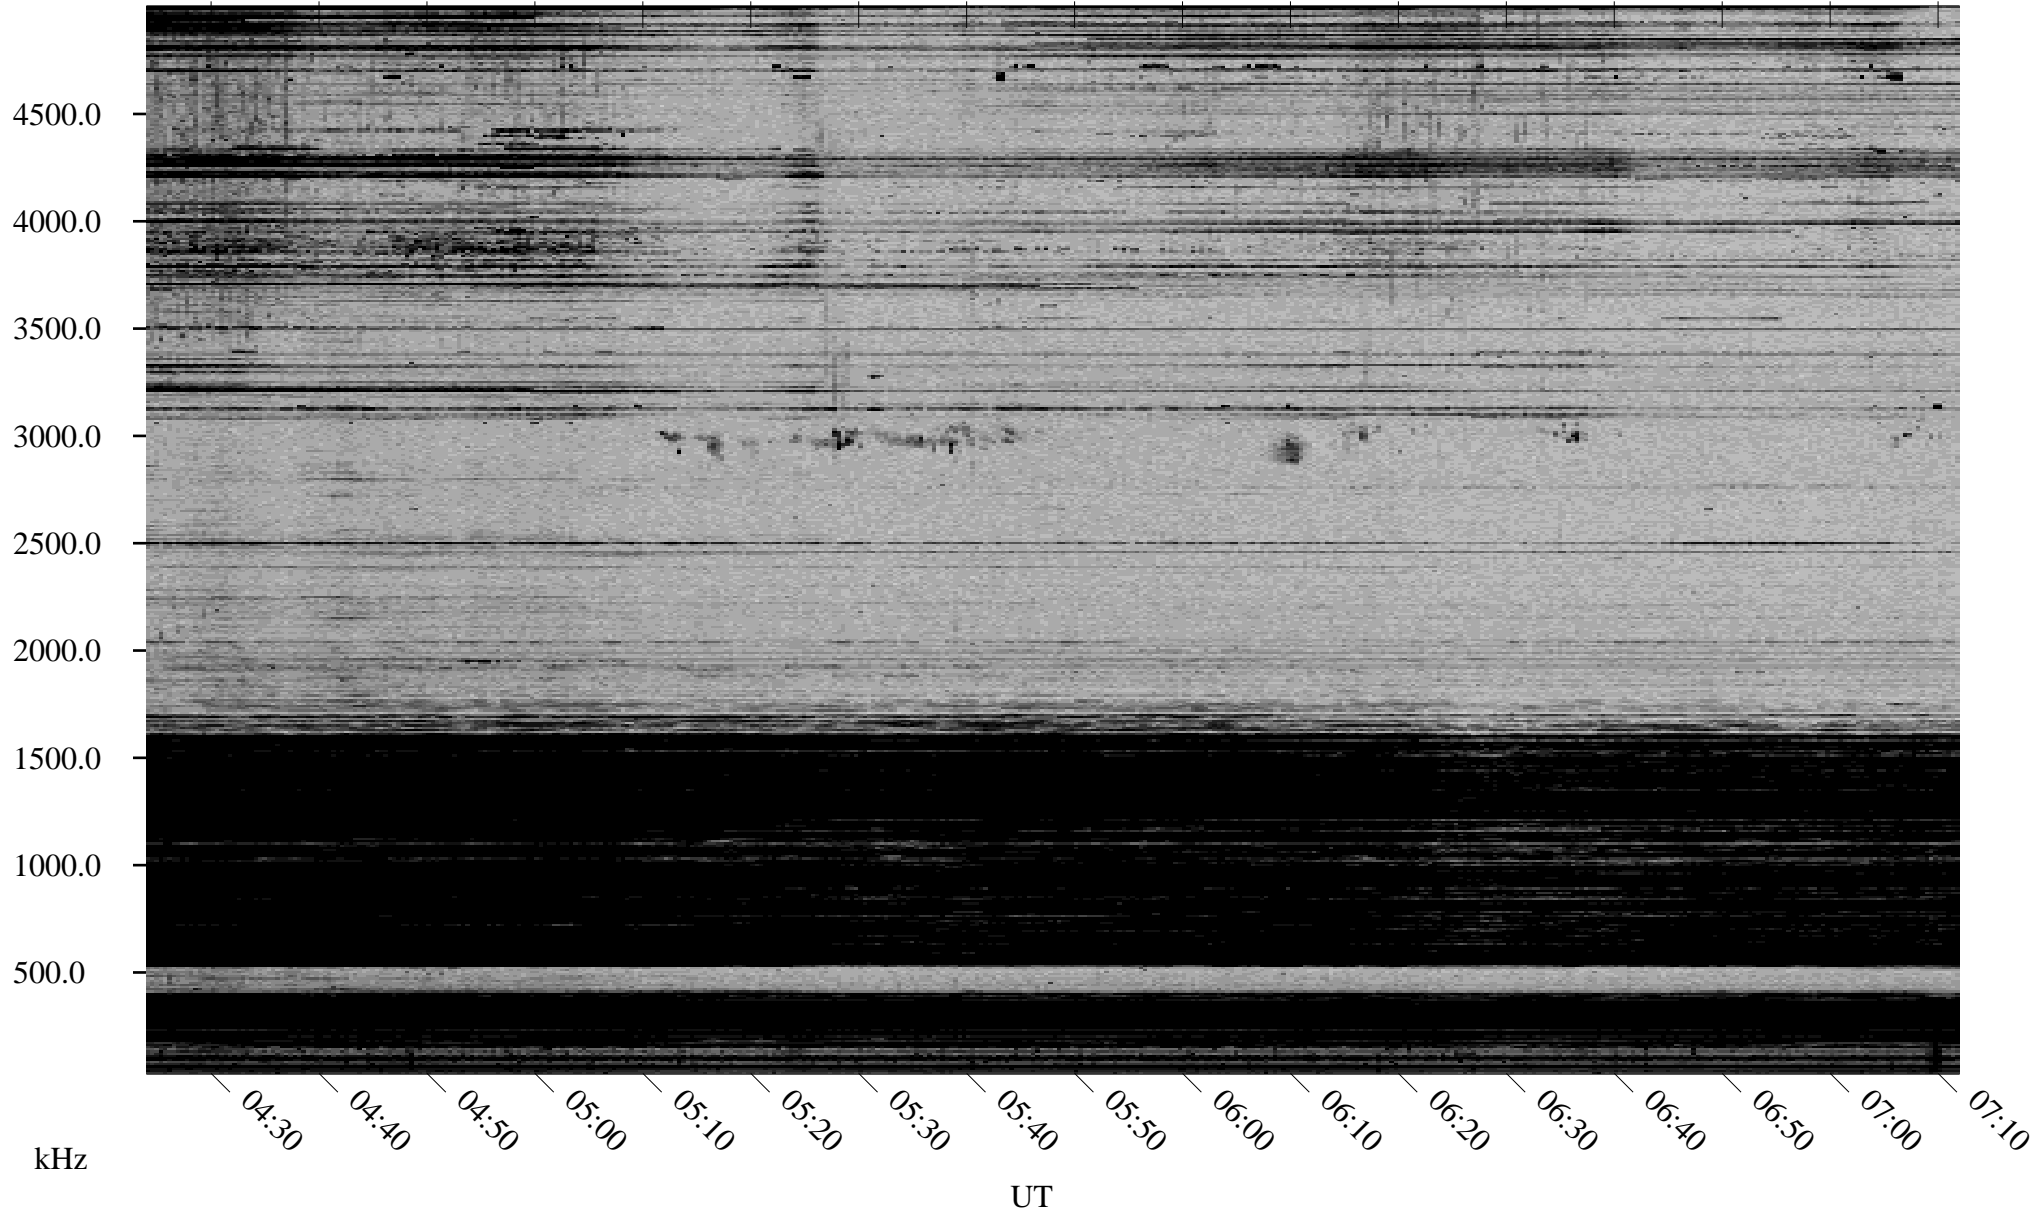

# 12/28/1998 Churchill, Manitoba

Linear Scale    Black = 161    White = 15

ch98362l.r00m max\_12

Page 1

# 12/28/1998 Churchill, Manitoba

Linear Scale    Black = 161    White = 15

ch98362l.r00m max\_12

Page 2

# 12/29/1998 Churchill, Manitoba

Linear Scale    Black = 161    White = 15

ch98362l.r00m max\_12

Page 3

# 12/29/1998 Churchill, Manitoba

Linear Scale    Black = 161    White = 15

ch98362l.r00m max\_12

Page 4