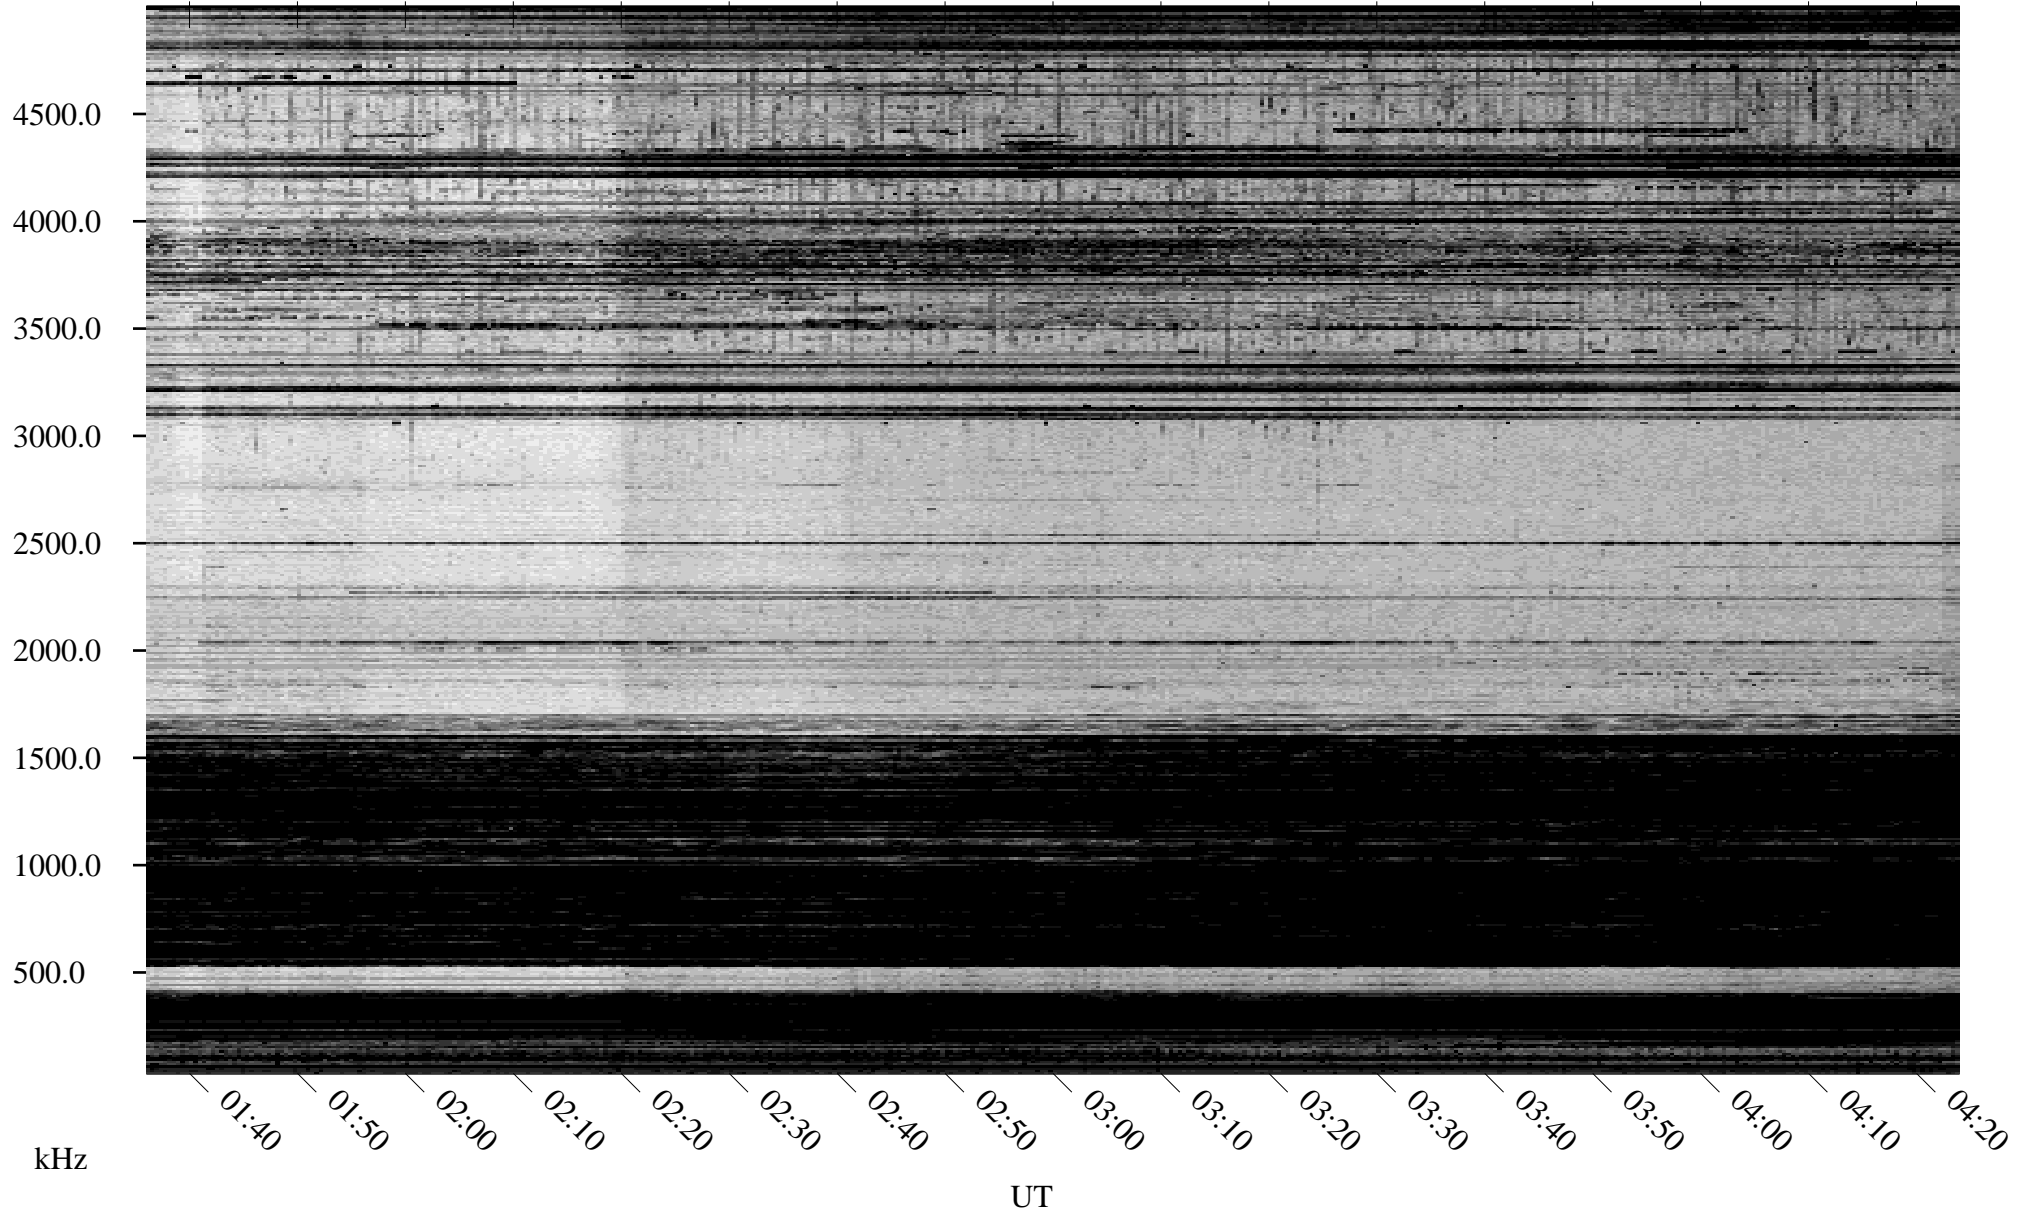

# 12/28/1998 Churchill, Manitoba

Linear Scale    Black = 161    White = 15

ch98362l.r00m max\_12

Page 1

# 12/28/1998 Churchill, Manitoba

Linear Scale    Black = 161    White = 15

ch98362l.r00m max\_12

Page 2

# 12/29/1998 Churchill, Manitoba

Linear Scale    Black = 161    White = 15

ch98362l.r00m max\_12

Page 3

# 12/29/1998 Churchill, Manitoba

Linear Scale    Black = 161    White = 15

ch98362l.r00m max\_12

Page 4