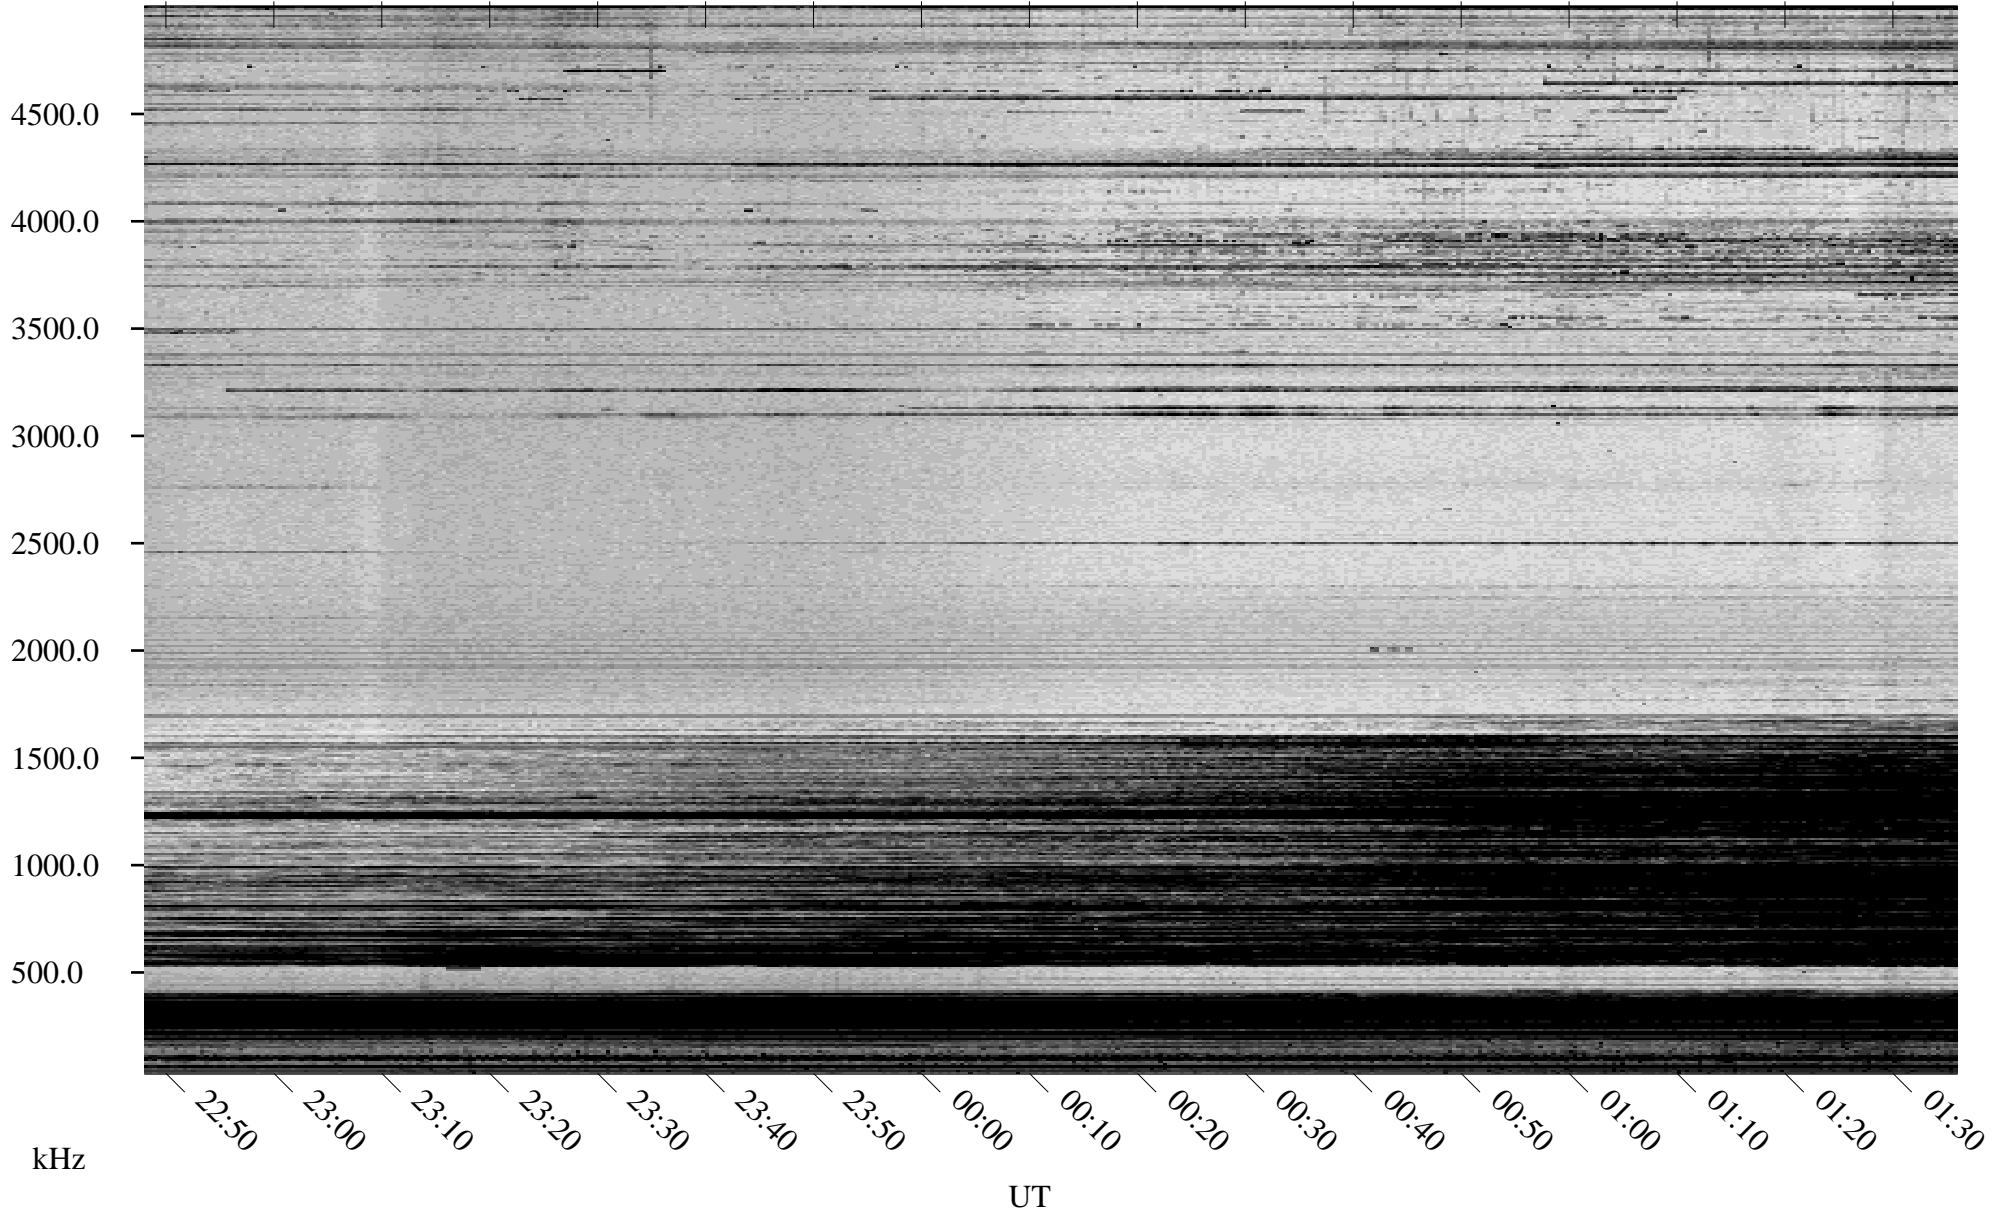

# 12/28/1998 Churchill, Manitoba

Linear Scale    Black = 161    White = 15

ch98362l.r00m max\_12

Page 1

# 12/28/1998 Churchill, Manitoba

Linear Scale    Black = 161    White = 15

ch98362l.r00m max\_12

Page 2

# 12/29/1998 Churchill, Manitoba

Linear Scale    Black = 161    White = 15

ch98362l.r00m max\_12

Page 3

# 12/29/1998 Churchill, Manitoba

Linear Scale    Black = 161    White = 15

ch98362l.r00m max\_12

Page 4