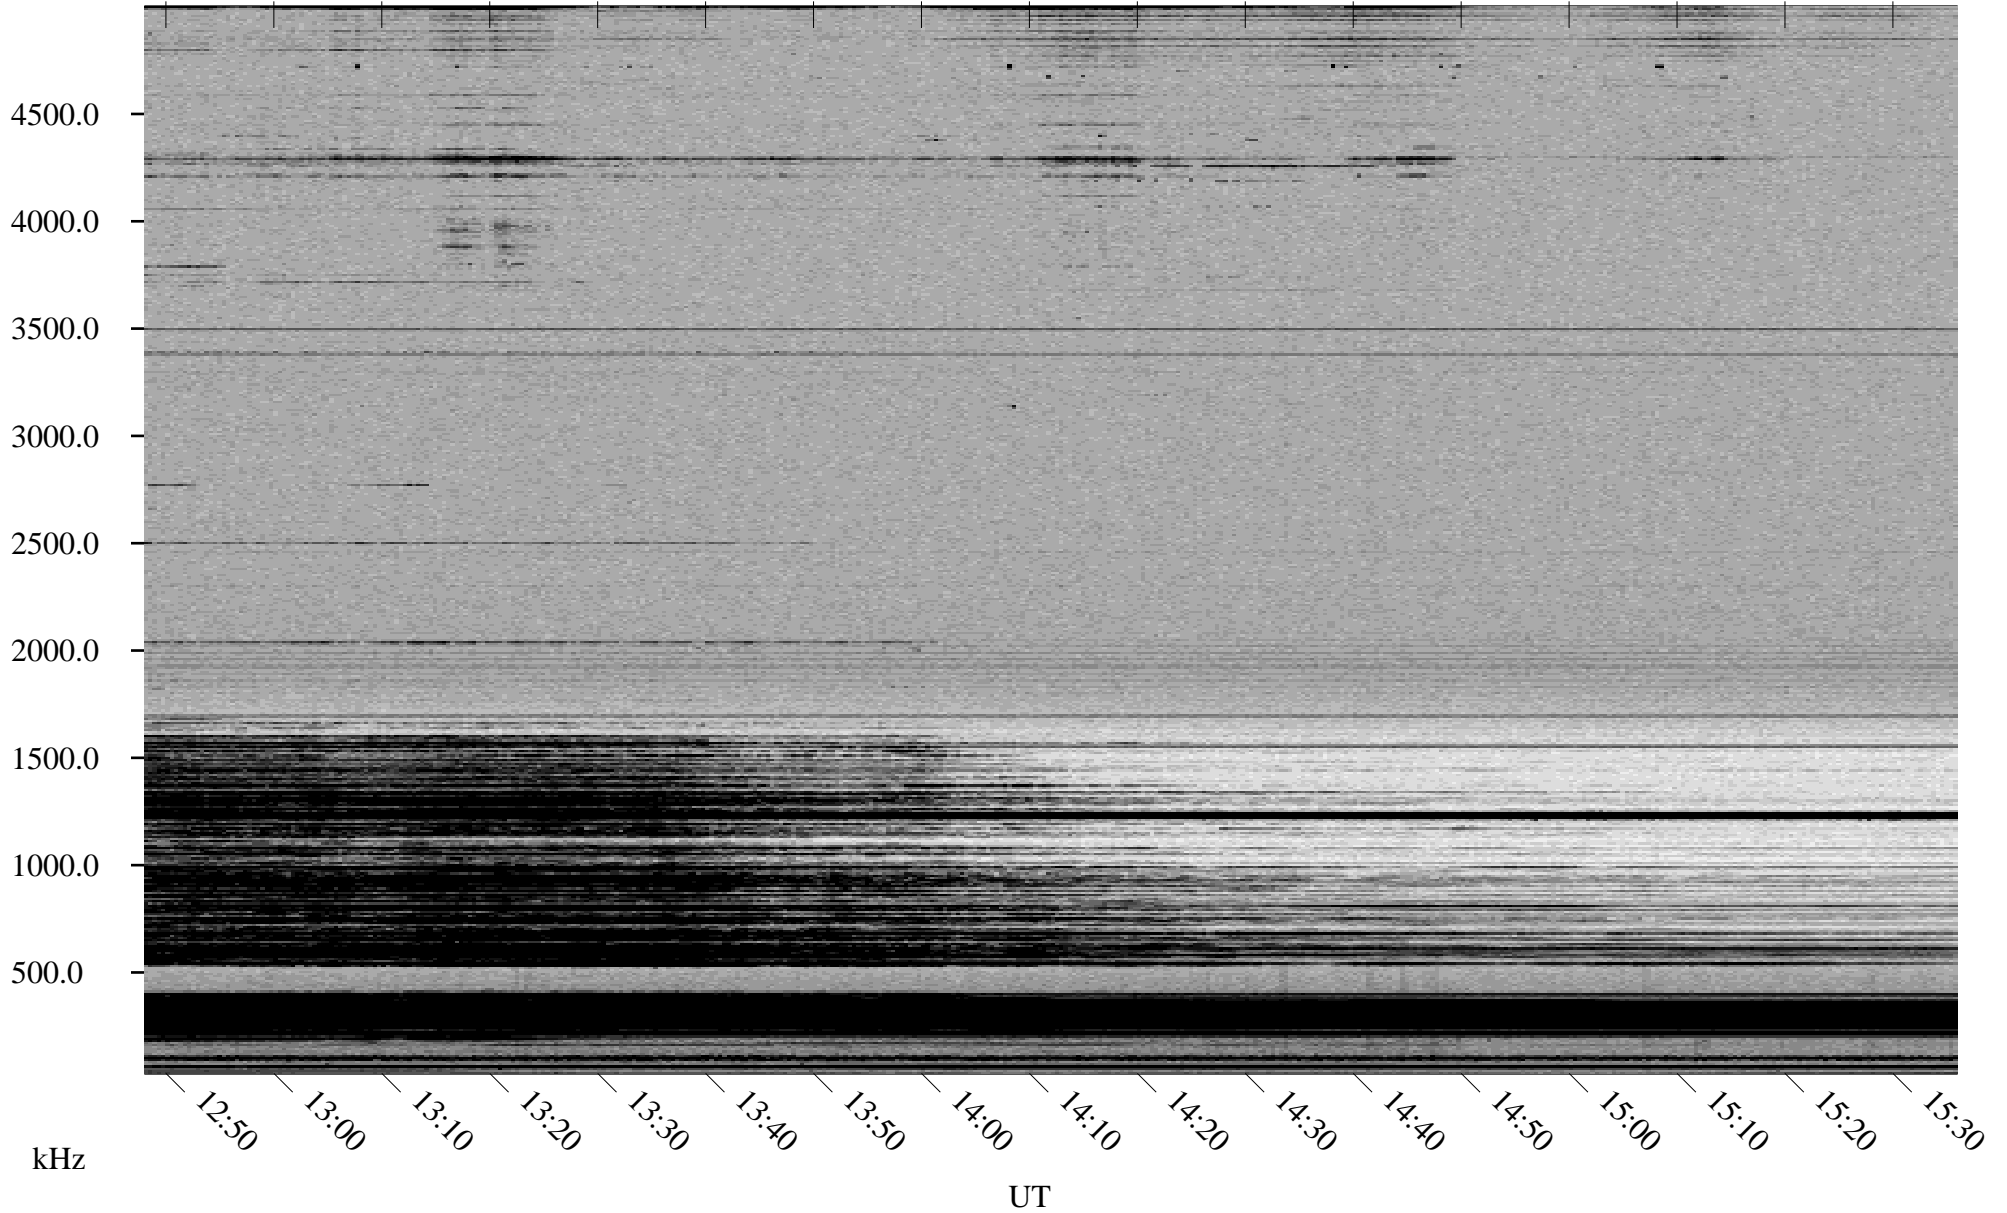

# 12/29/1998 Churchill, Manitoba

Linear Scale    Black = 161    White = 15

ch98362l.r00m max\_12

Page 5

# 12/29/1998 Churchill, Manitoba

Linear Scale    Black = 161    White = 15

ch98362l.r00m max\_12

Page 6

# 12/29/1998 Churchill, Manitoba

Linear Scale    Black = 161    White = 15

ch98362l.r00m max\_12

Page 7

# 12/29/1998 Churchill, Manitoba

Linear Scale    Black = 161    White = 15

ch98362l.r00m max\_12