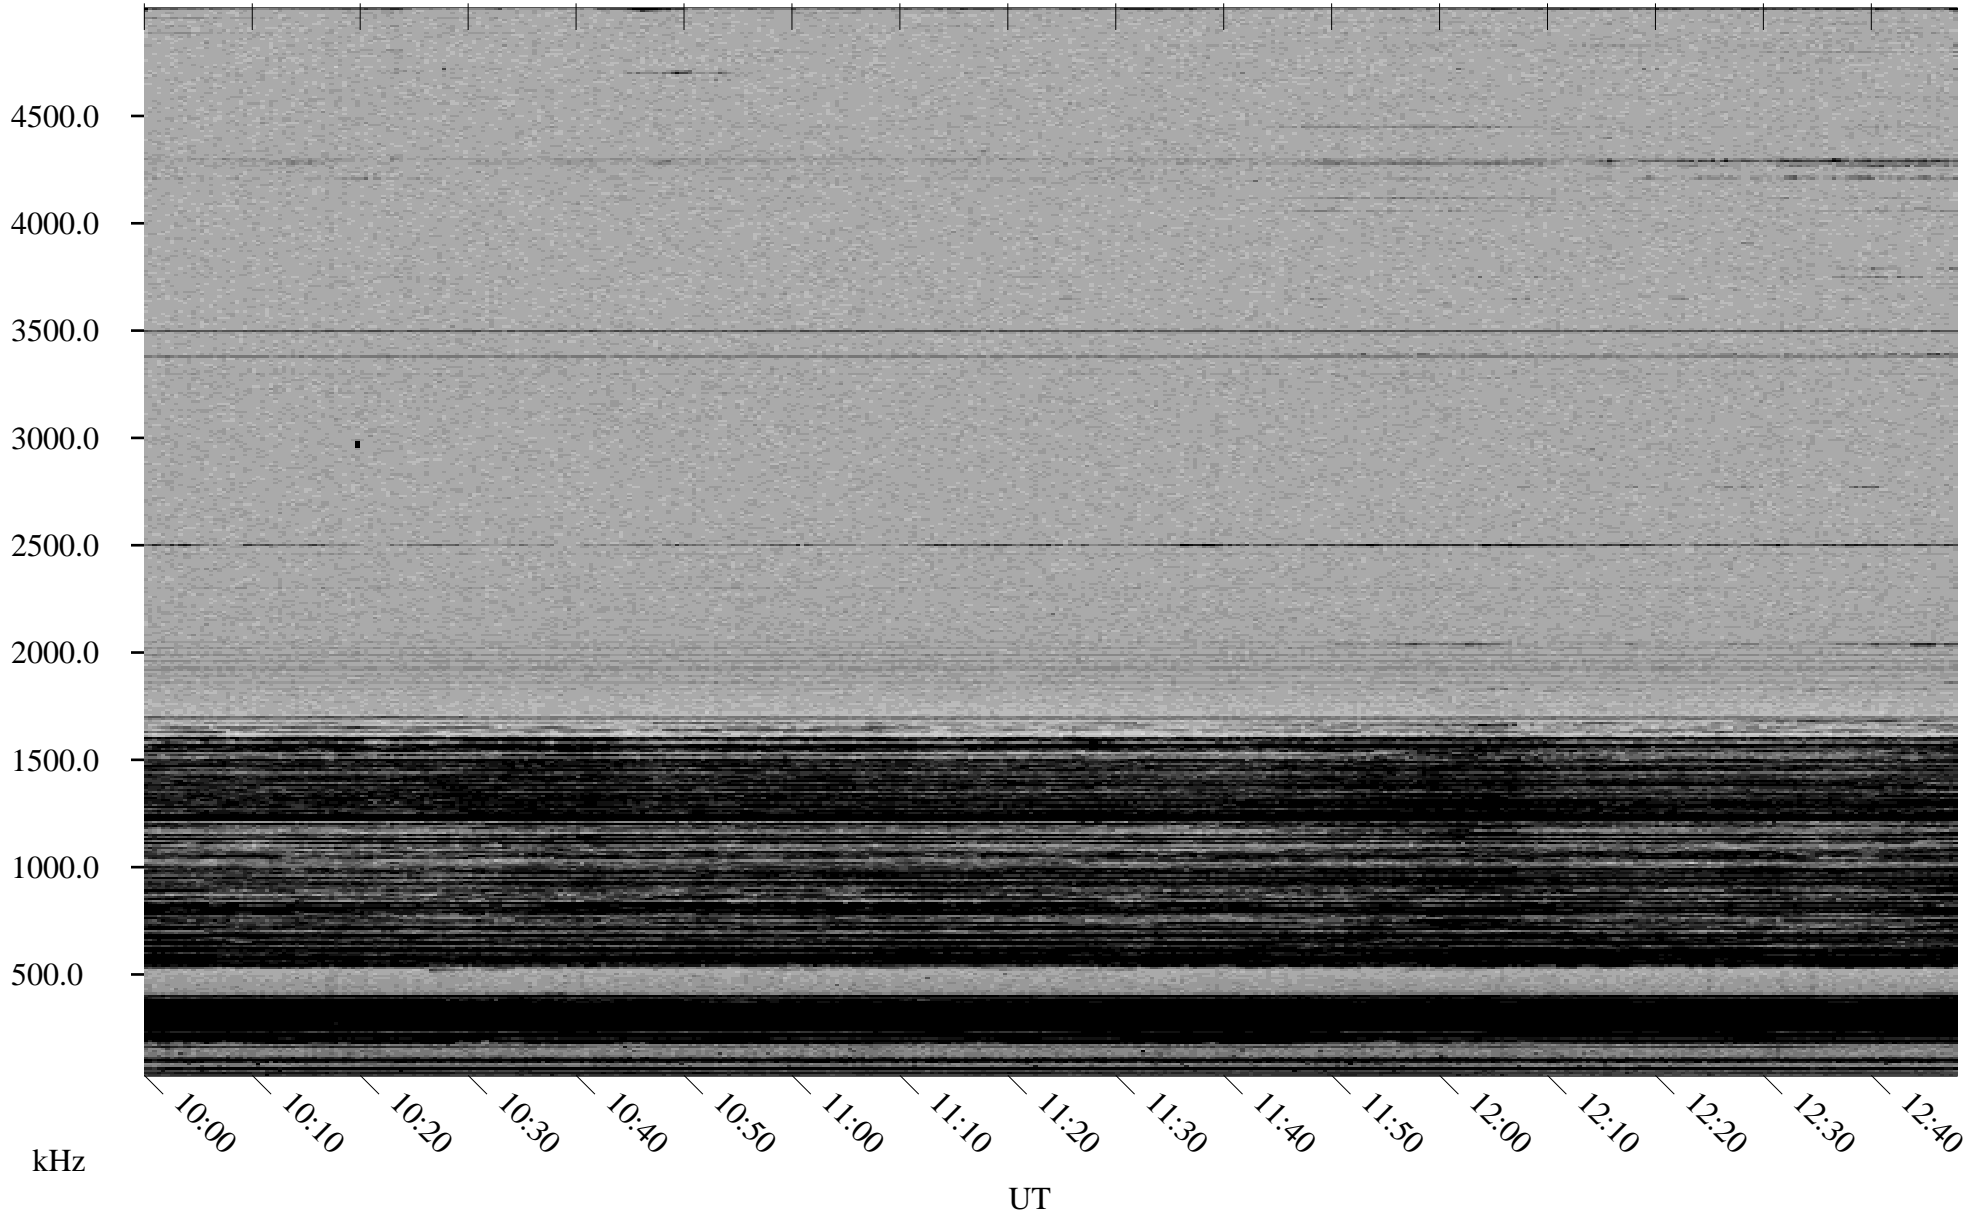

# 12/29/1998 Churchill, Manitoba

Linear Scale    Black = 161    White = 15

ch98362l.r00m max\_12

Page 5

# 12/29/1998 Churchill, Manitoba

Linear Scale    Black = 161    White = 15

ch98362l.r00m max\_12

Page 6

# 12/29/1998 Churchill, Manitoba

Linear Scale    Black = 161    White = 15

ch98362l.r00m max\_12

Page 7