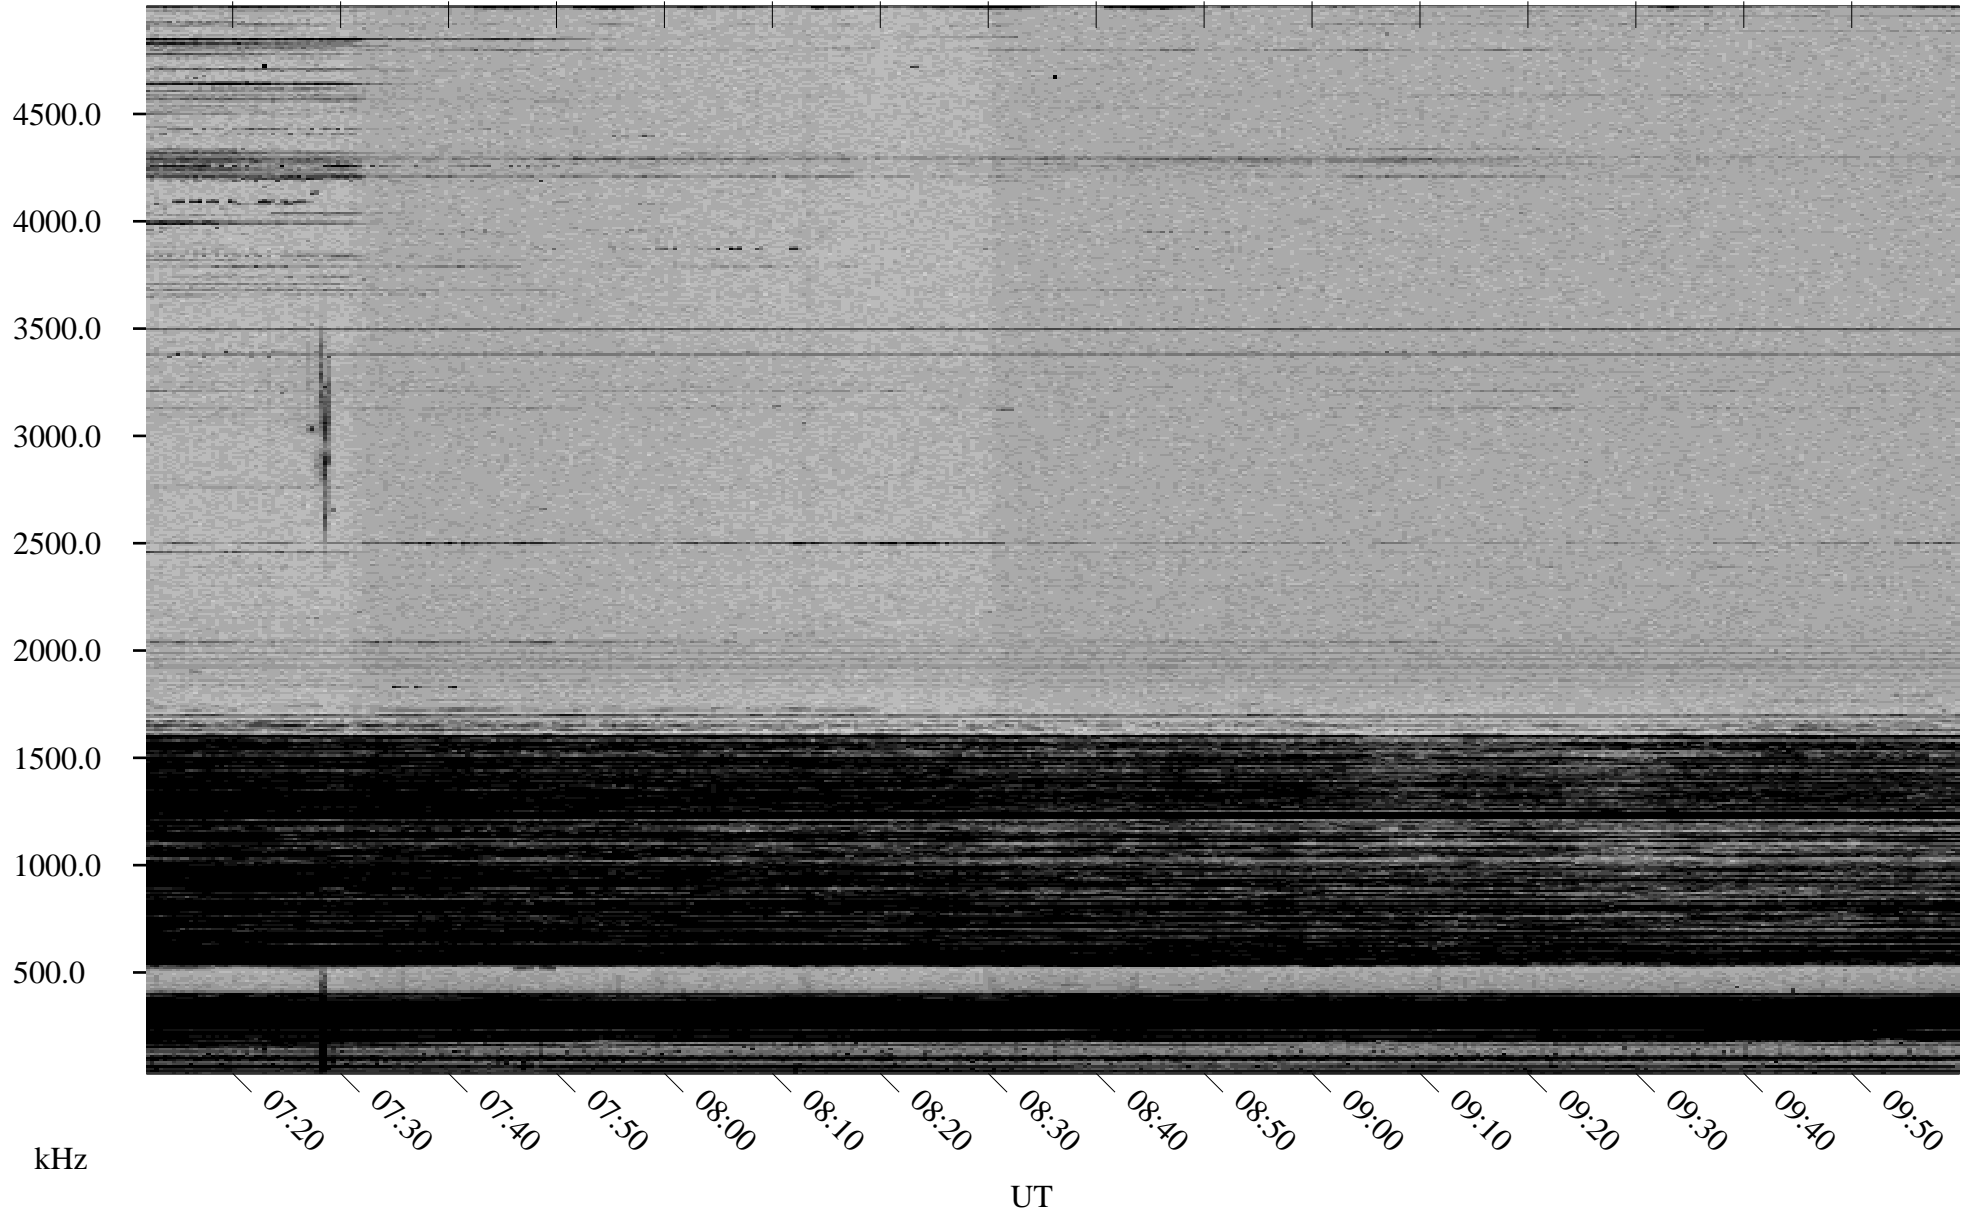

# 12/28/1998 Churchill, Manitoba

Linear Scale    Black = 161    White = 15

ch98362l.r00m max\_12

Page 1

# 12/29/1998 Churchill, Manitoba

Linear Scale    Black = 161    White = 15

ch98362l.r00m max\_12

Page 3

# 12/29/1998 Churchill, Manitoba

Linear Scale    Black = 161    White = 15

ch98362l.r00m max\_12

Page 4

# 12/29/1998 Churchill, Manitoba

Linear Scale    Black = 161    White = 15

ch98362l.r00m max\_12

Page 5