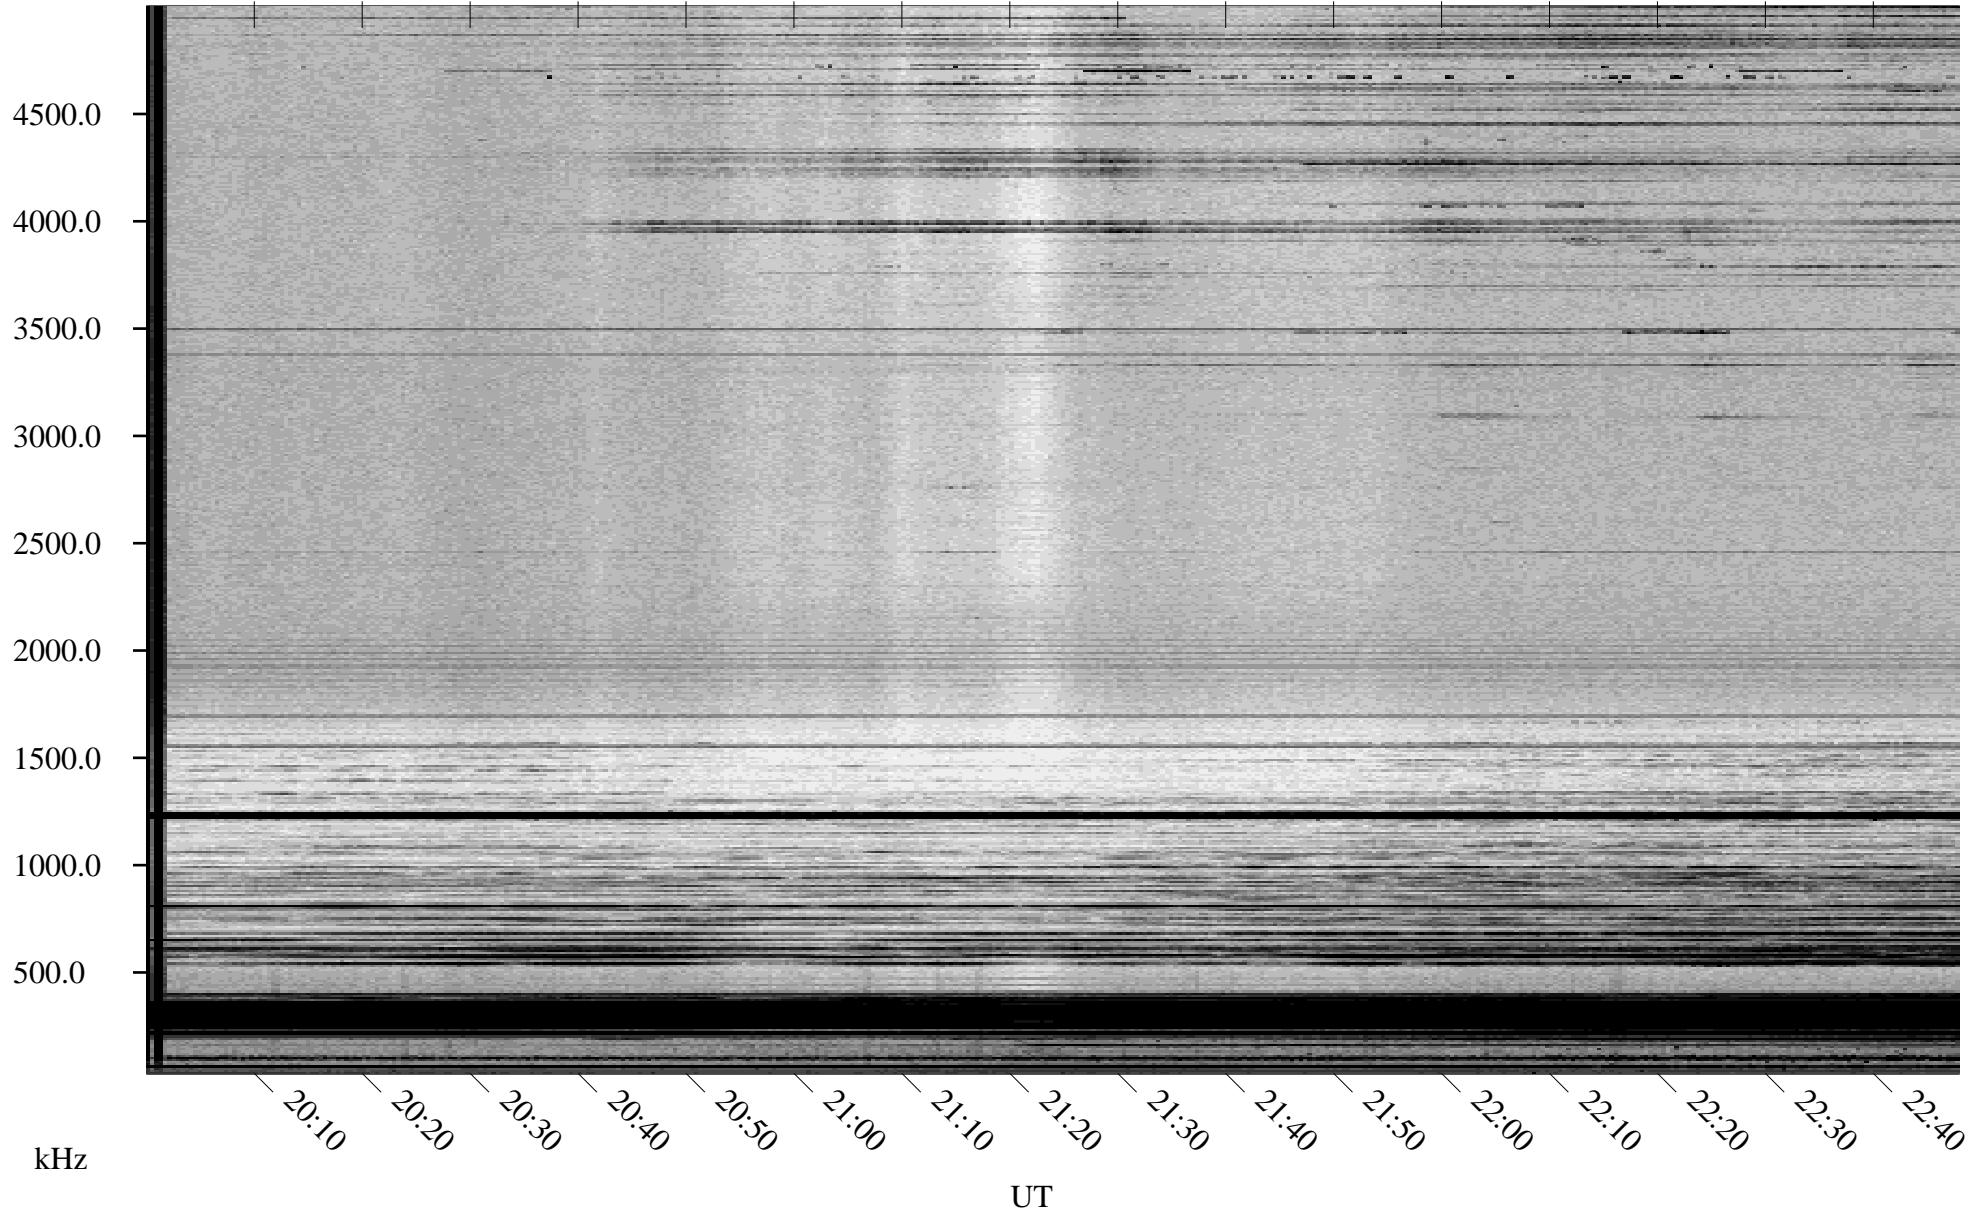

# 12/28/1998 Churchill, Manitoba

Linear Scale    Black = 161    White = 15

ch98362l.r00m max\_12

Page 1

# 12/28/1998 Churchill, Manitoba

Linear Scale    Black = 161    White = 15

ch98362l.r00m max\_12

Page 2

# 12/29/1998 Churchill, Manitoba

Linear Scale    Black = 161    White = 15

ch98362l.r00m max\_12

Page 3

# 12/29/1998 Churchill, Manitoba

Linear Scale    Black = 161    White = 15

ch98362l.r00m max\_12

Page 4