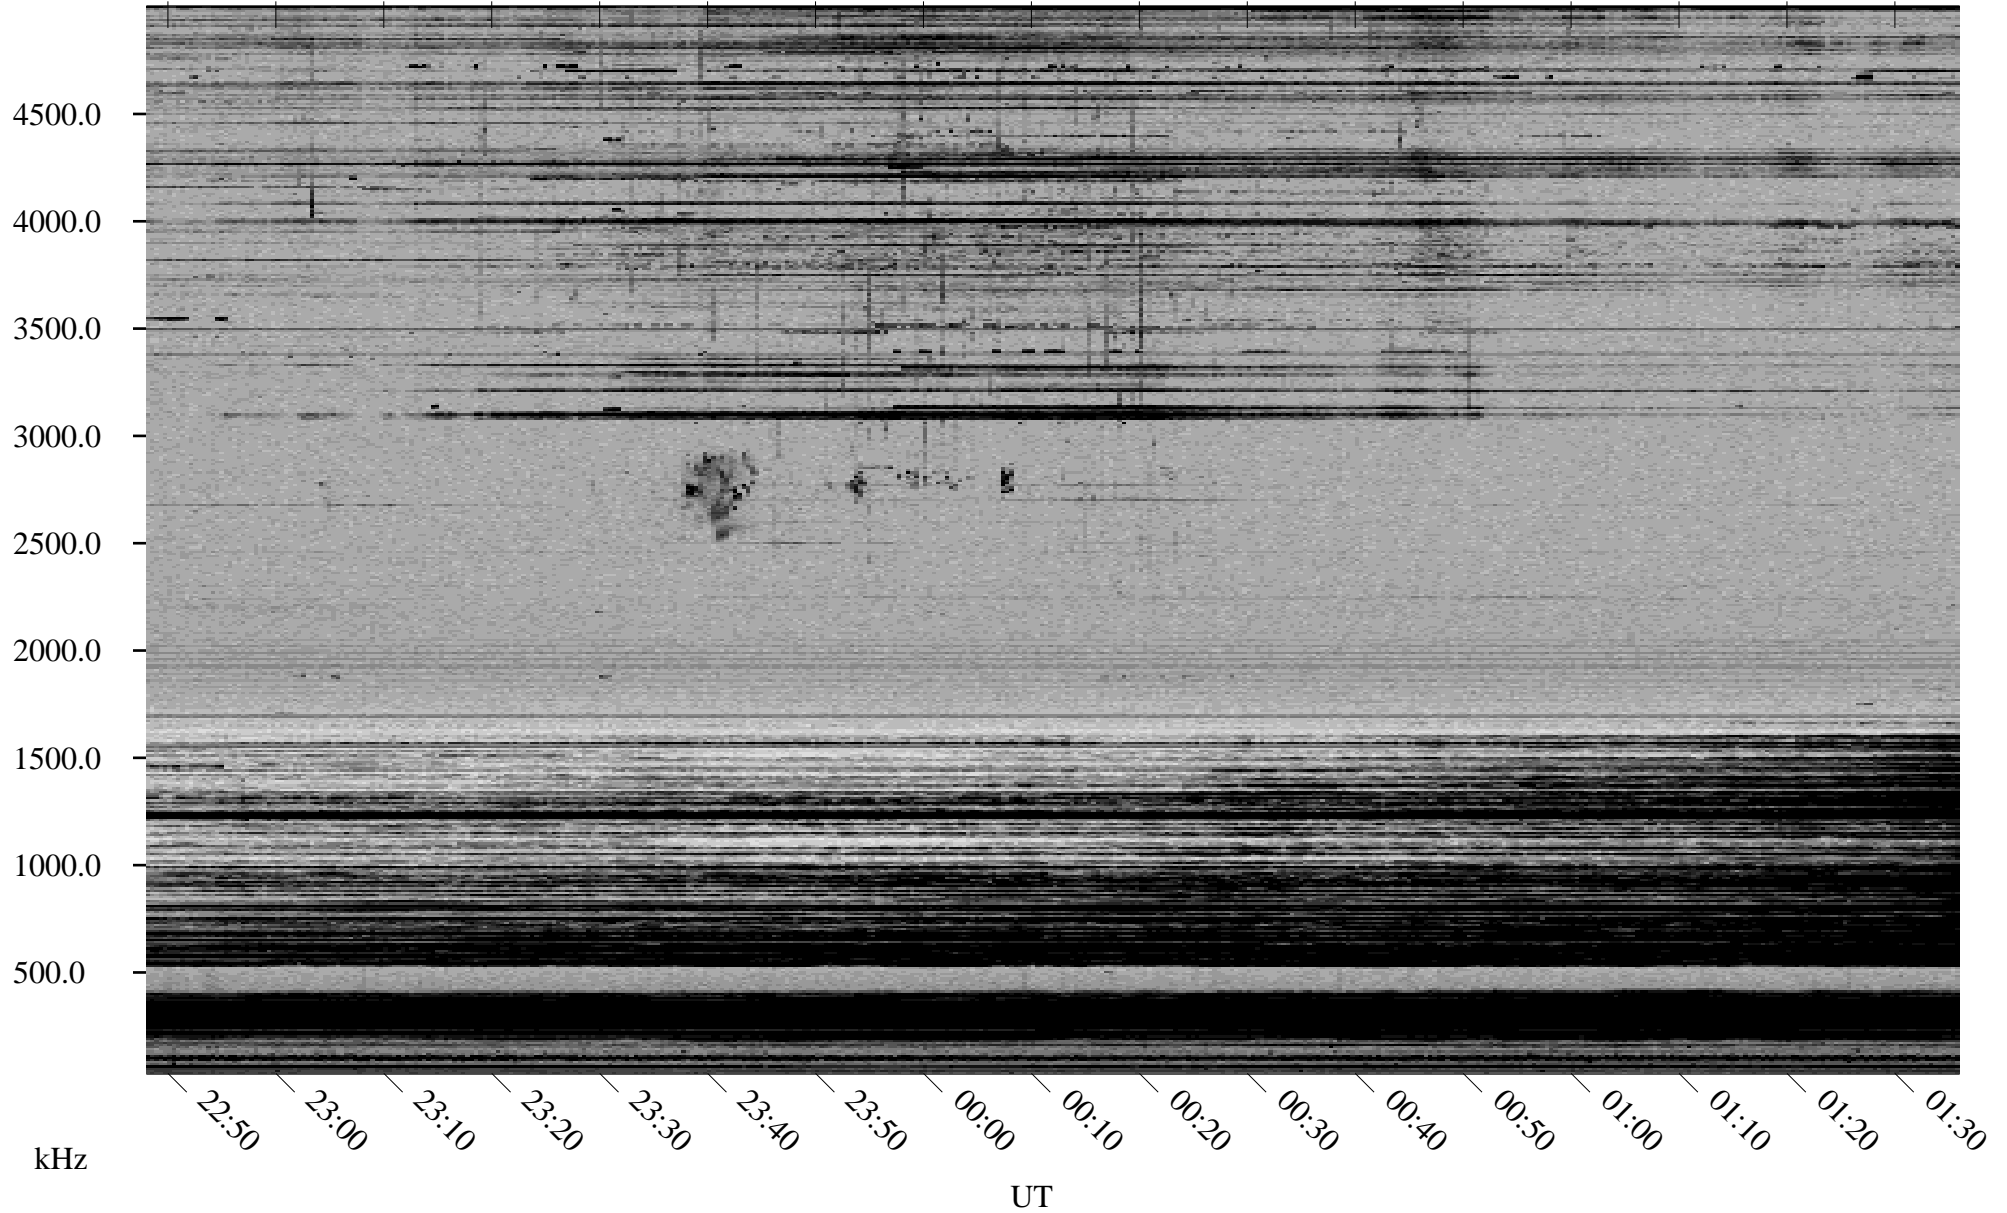

12/29/1998 Churchill, Manitoba

Linear Scale Black = 161 White = 15

ch98363l.r00m max_12

Page 1

12/29/1998 Churchill, Manitoba

Linear Scale Black = 161 White = 15

ch98363l.r00m max_12

Page 2

12/30/1998 Churchill, Manitoba

Linear Scale Black = 161 White = 15

ch98363l.r00m max_12

Page 3

12/30/1998 Churchill, Manitoba

Linear Scale Black = 161 White = 15

ch98363l.r00m max_12

Page 4

12/30/1998 Churchill, Manitoba

Linear Scale Black = 161 White = 15

ch98363l.r00m max_12

Page 5

12/30/1998 Churchill, Manitoba

Linear Scale Black = 161 White = 15

ch98363l.r00m max_12

Page 6

12/30/1998 Churchill, Manitoba

Linear Scale Black = 161 White = 15

ch98363l.r00m max_12

Page 7

12/30/1998 Churchill, Manitoba

Linear Scale Black = 161 White = 15

ch98363l.r00m max_12