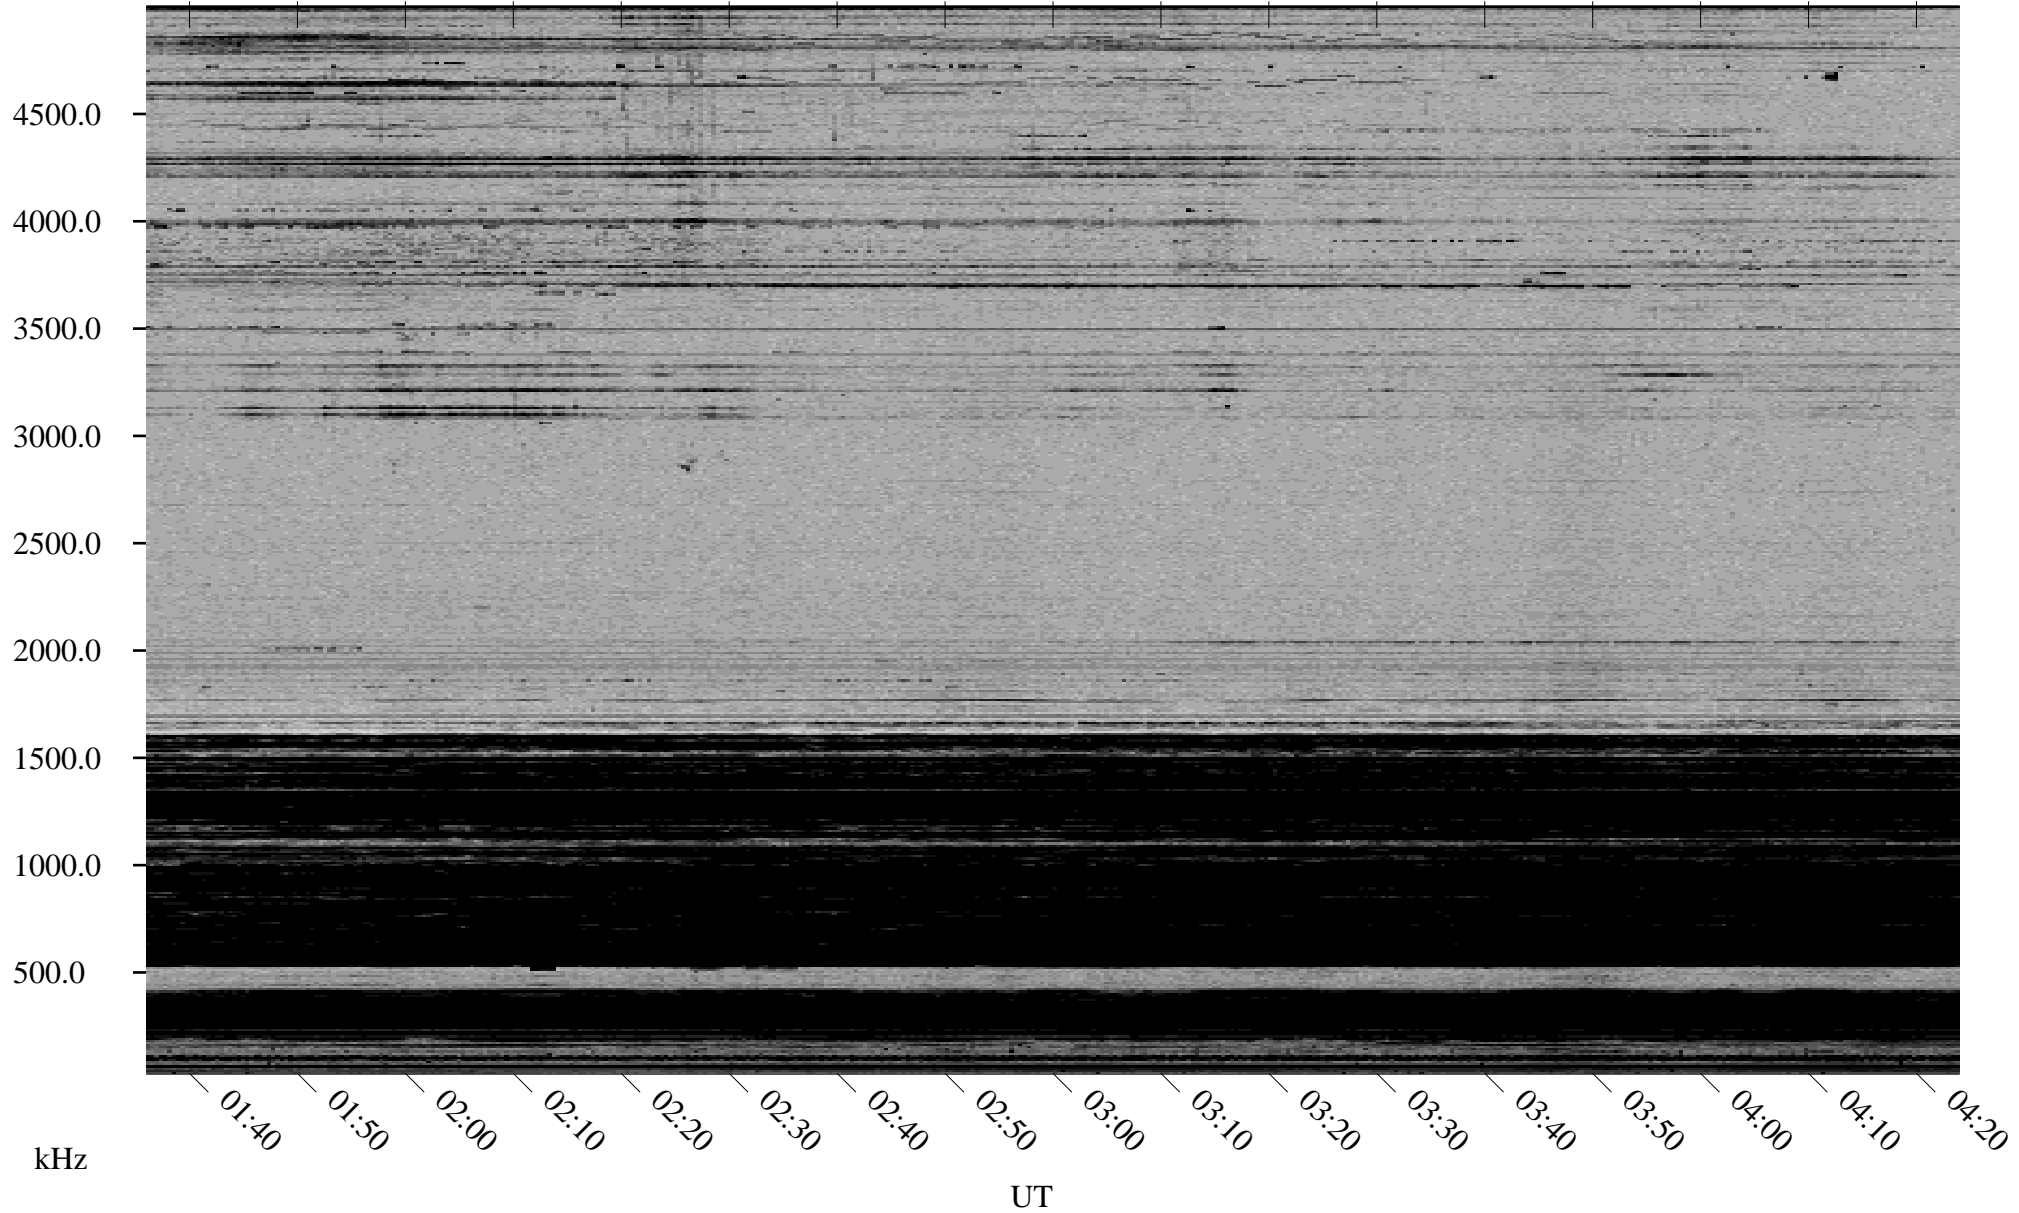

12/29/1998 Churchill, Manitoba

Linear Scale Black = 161 White = 15

ch98363l.r00m max_12

Page 1

12/29/1998 Churchill, Manitoba

Linear Scale Black = 161 White = 15

ch98363l.r00m max_12

Page 2

12/30/1998 Churchill, Manitoba

Linear Scale Black = 161 White = 15

ch98363l.r00m max_12

Page 3

12/30/1998 Churchill, Manitoba

Linear Scale Black = 161 White = 15

ch98363l.r00m max_12

Page 4

12/30/1998 Churchill, Manitoba

Linear Scale Black = 161 White = 15

ch98363l.r00m max_12

Page 5

12/30/1998 Churchill, Manitoba

Linear Scale Black = 161 White = 15

ch98363l.r00m max_12

Page 6

12/30/1998 Churchill, Manitoba

Linear Scale Black = 161 White = 15

ch98363l.r00m max_12

Page 7

12/30/1998 Churchill, Manitoba

Linear Scale Black = 161 White = 15

ch98363l.r00m max_12