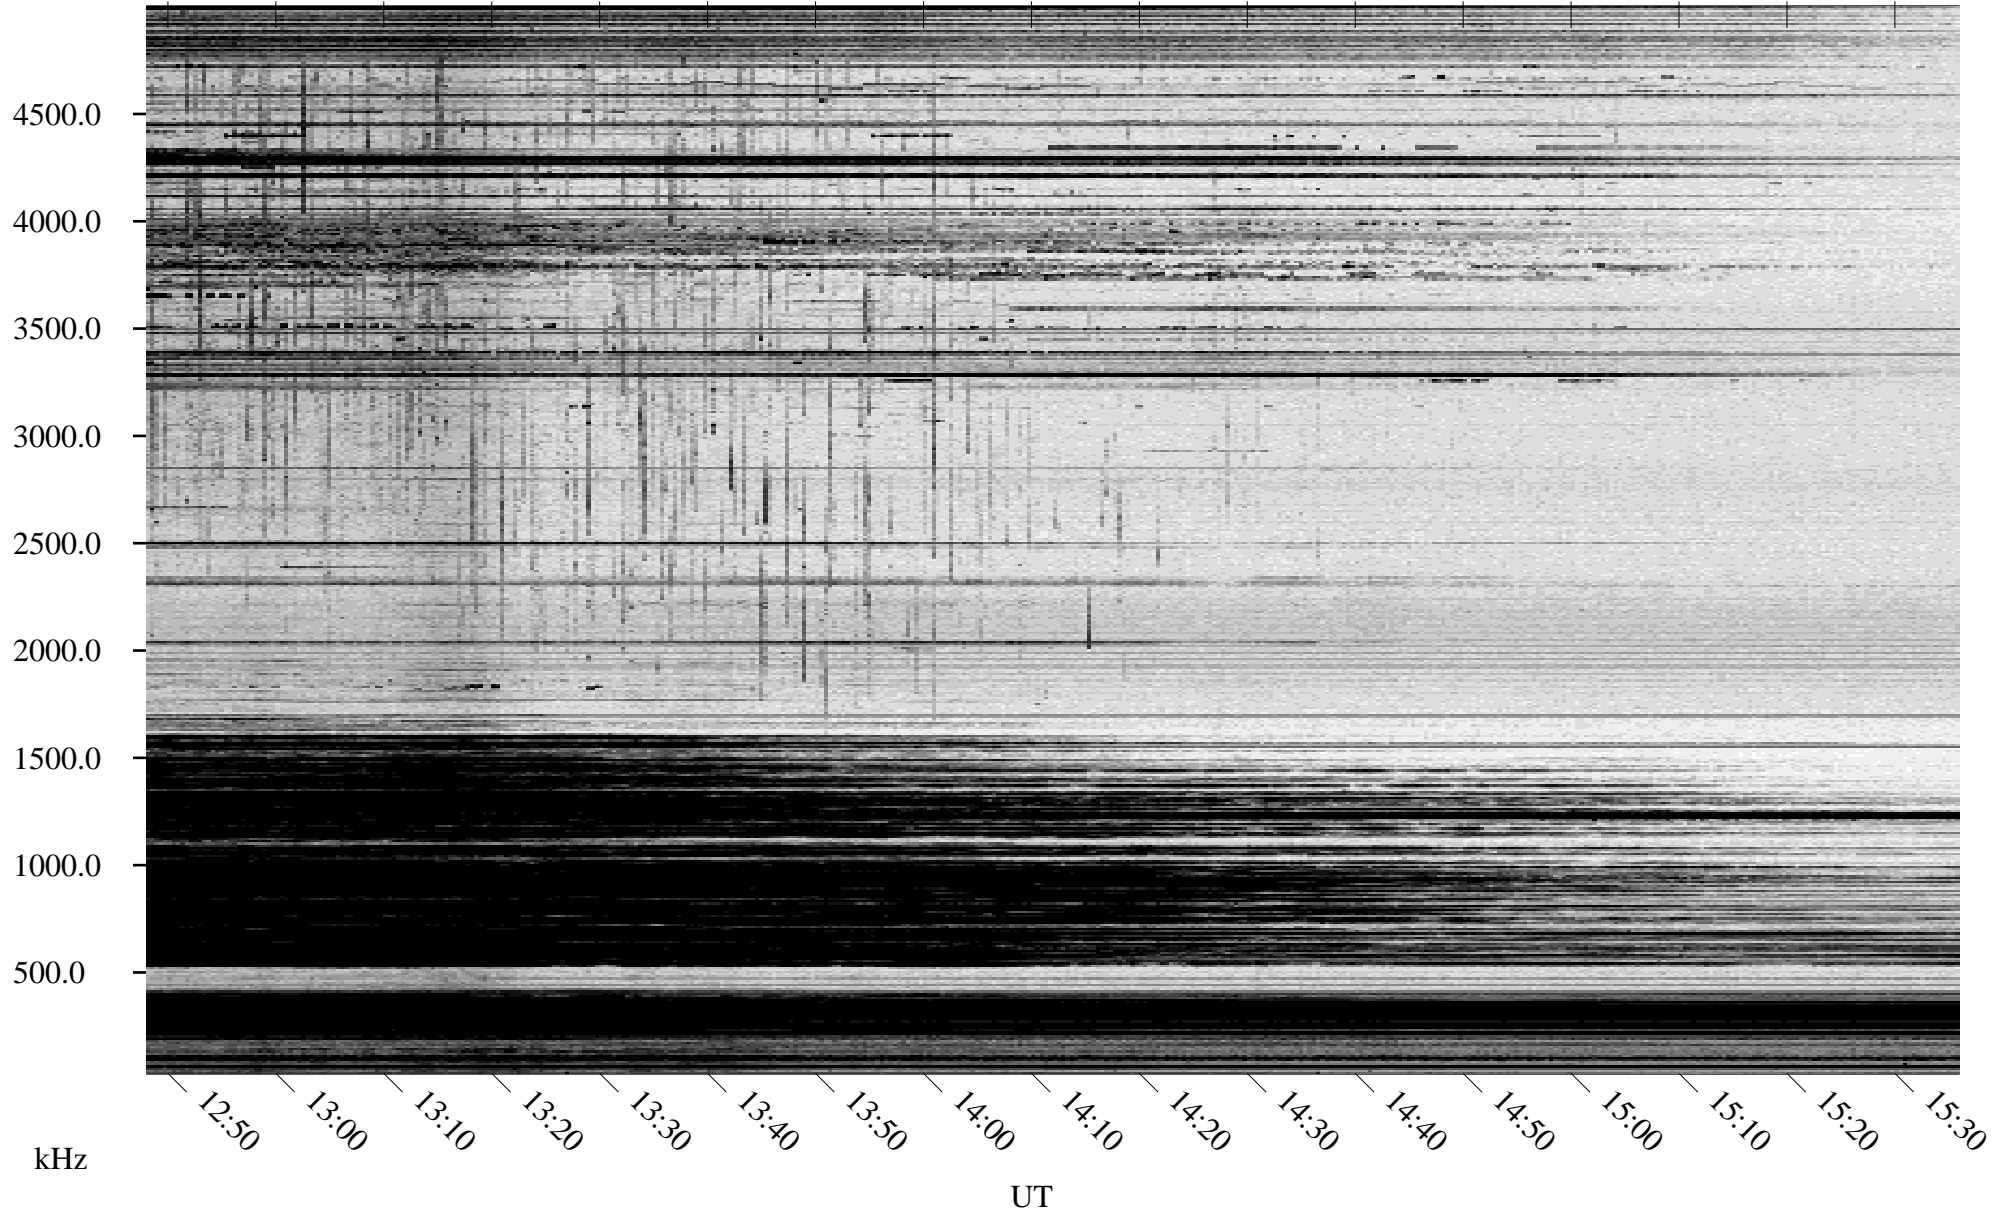

12/29/1998 Churchill, Manitoba

Linear Scale Black = 161 White = 15

ch98363l.r00m max_12

Page 1

12/29/1998 Churchill, Manitoba

Linear Scale Black = 161 White = 15

ch98363l.r00m max_12

Page 2

12/30/1998 Churchill, Manitoba

Linear Scale Black = 161 White = 15

ch98363l.r00m max_12

Page 3

12/30/1998 Churchill, Manitoba

Linear Scale Black = 161 White = 15

ch98363l.r00m max_12

Page 4

12/30/1998 Churchill, Manitoba

Linear Scale Black = 161 White = 15

ch98363l.r00m max_12

Page 5

12/30/1998 Churchill, Manitoba

Linear Scale Black = 161 White = 15

ch98363l.r00m max_12

Page 6

12/30/1998 Churchill, Manitoba

Linear Scale Black = 161 White = 15

ch98363l.r00m max_12

Page 7

12/30/1998 Churchill, Manitoba

Linear Scale Black = 161 White = 15

ch98363l.r00m max_12