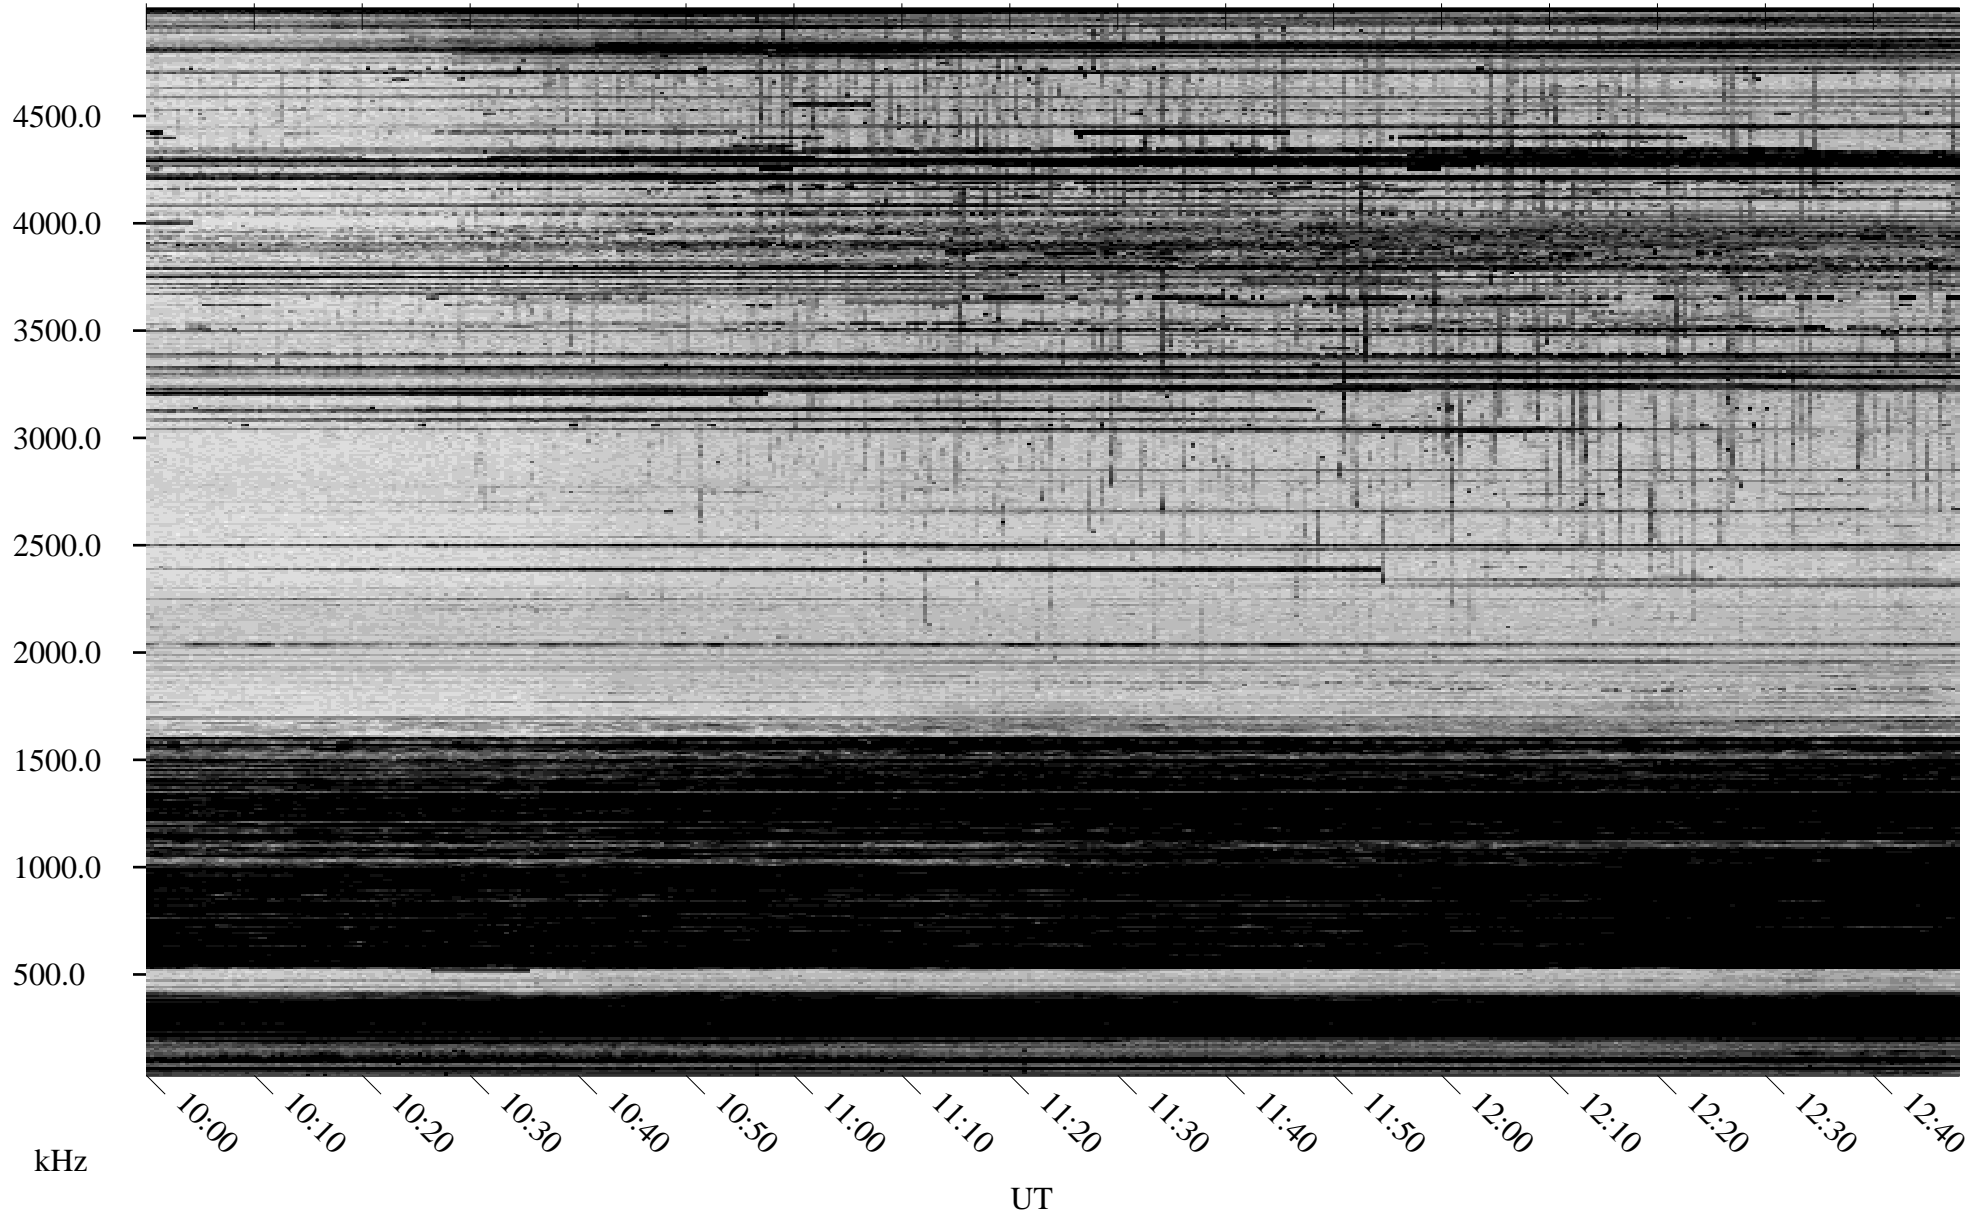

12/29/1998 Churchill, Manitoba

Linear Scale Black = 161 White = 15

ch98363l.r00m max_12

Page 1

12/29/1998 Churchill, Manitoba

Linear Scale Black = 161 White = 15

ch98363l.r00m max_12

Page 2

12/30/1998 Churchill, Manitoba

Linear Scale Black = 161 White = 15

ch98363l.r00m max_12

Page 3

12/30/1998 Churchill, Manitoba

Linear Scale Black = 161 White = 15

ch98363l.r00m max_12

Page 4

12/30/1998 Churchill, Manitoba

Linear Scale Black = 161 White = 15

ch98363l.r00m max_12

Page 5

12/30/1998 Churchill, Manitoba

Linear Scale Black = 161 White = 15

ch98363l.r00m max_12

Page 6

12/30/1998 Churchill, Manitoba

Linear Scale Black = 161 White = 15

ch98363l.r00m max_12

Page 7

12/30/1998 Churchill, Manitoba

Linear Scale Black = 161 White = 15

ch98363l.r00m max_12