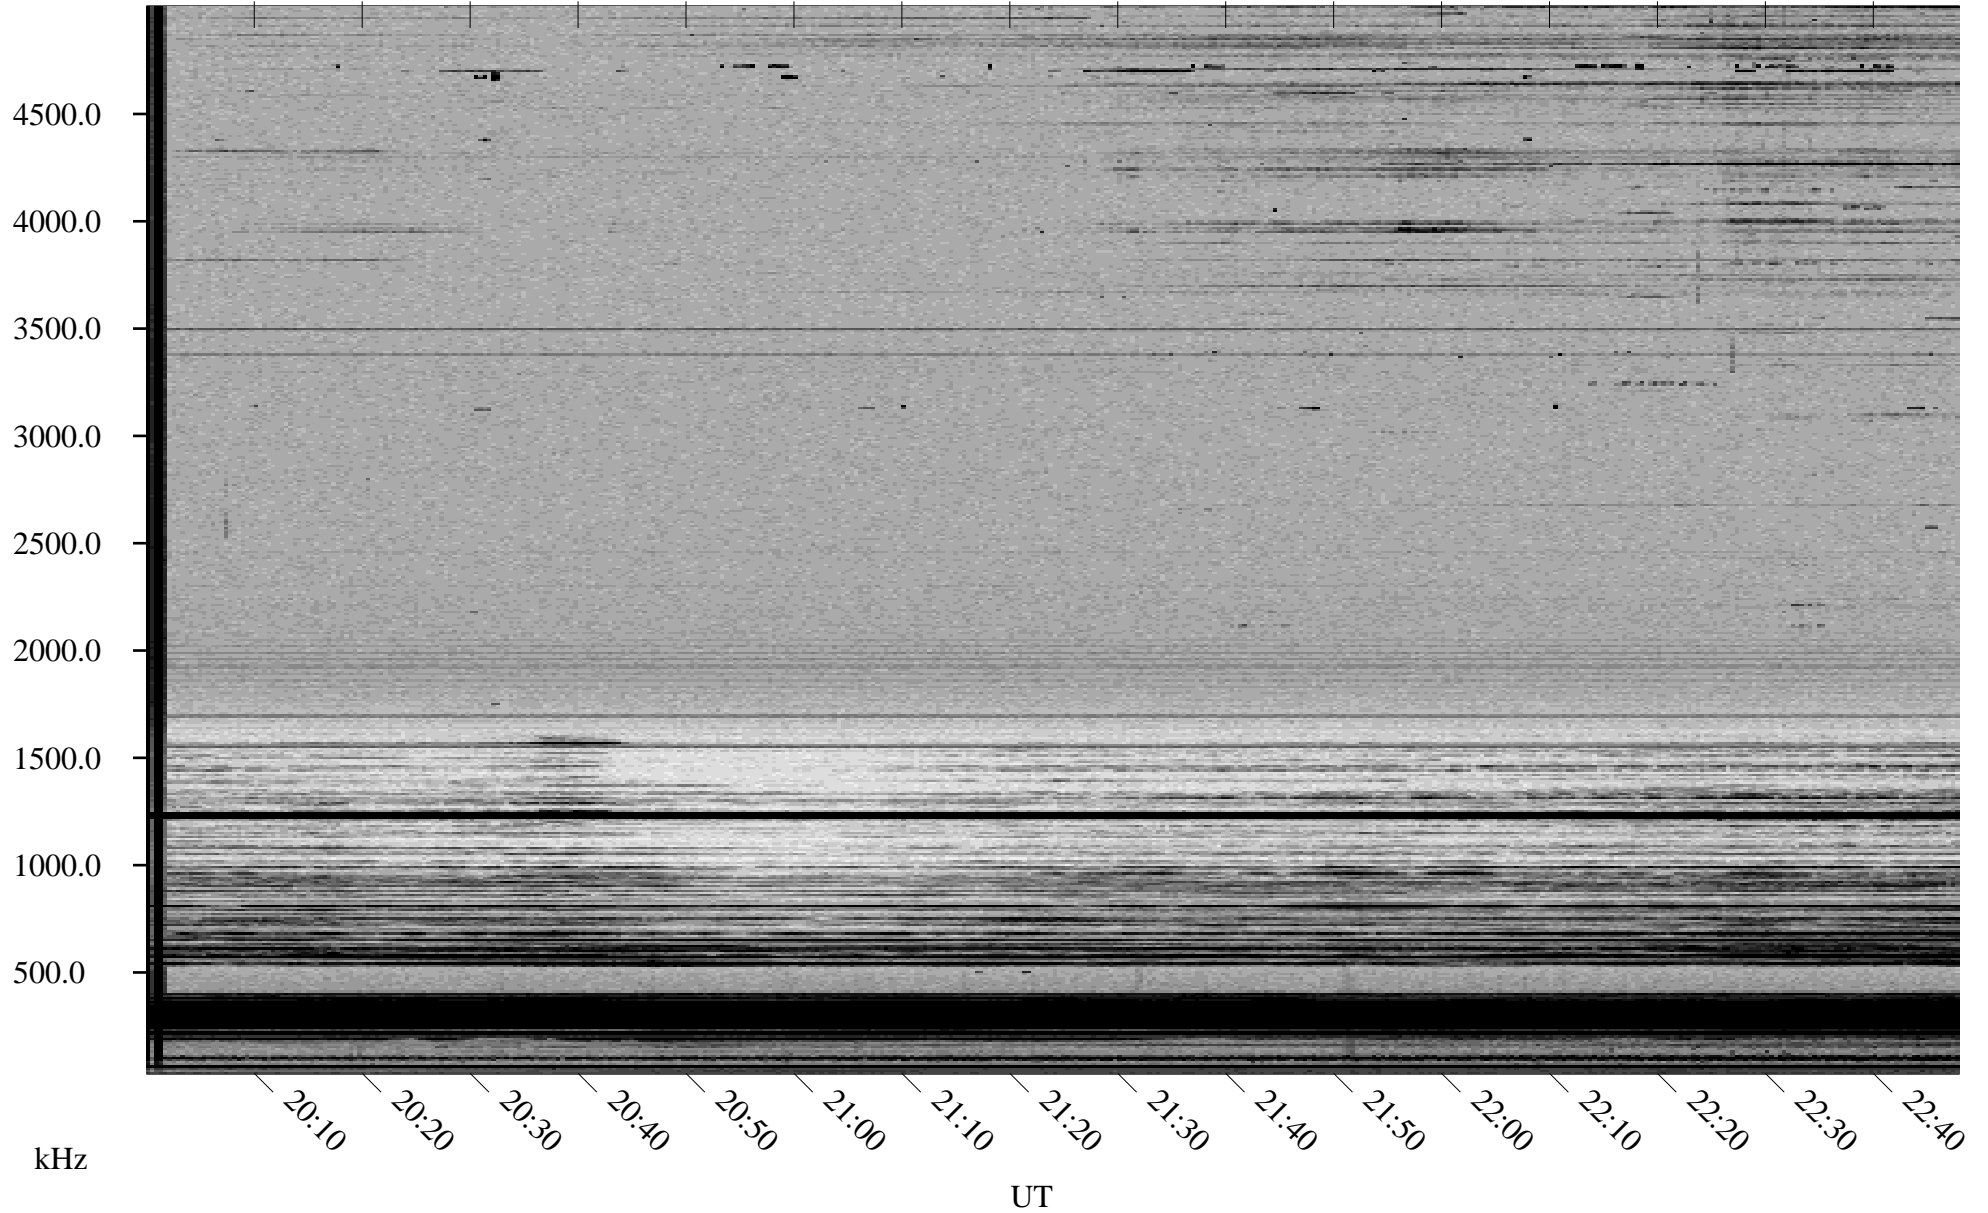

12/29/1998 Churchill, Manitoba

Linear Scale Black = 161 White = 15

ch98363l.r00m max_12

Page 1

12/29/1998 Churchill, Manitoba

Linear Scale Black = 161 White = 15

ch98363l.r00m max_12

Page 2

12/30/1998 Churchill, Manitoba

Linear Scale Black = 161 White = 15

ch98363l.r00m max_12

Page 3

12/30/1998 Churchill, Manitoba

Linear Scale Black = 161 White = 15

ch98363l.r00m max_12

Page 4

12/30/1998 Churchill, Manitoba

Linear Scale Black = 161 White = 15

ch98363l.r00m max_12

Page 5

12/30/1998 Churchill, Manitoba

Linear Scale Black = 161 White = 15

ch98363l.r00m max_12

Page 6

12/30/1998 Churchill, Manitoba

Linear Scale Black = 161 White = 15

ch98363l.r00m max_12

Page 7

12/30/1998 Churchill, Manitoba

Linear Scale Black = 161 White = 15

ch98363l.r00m max_12