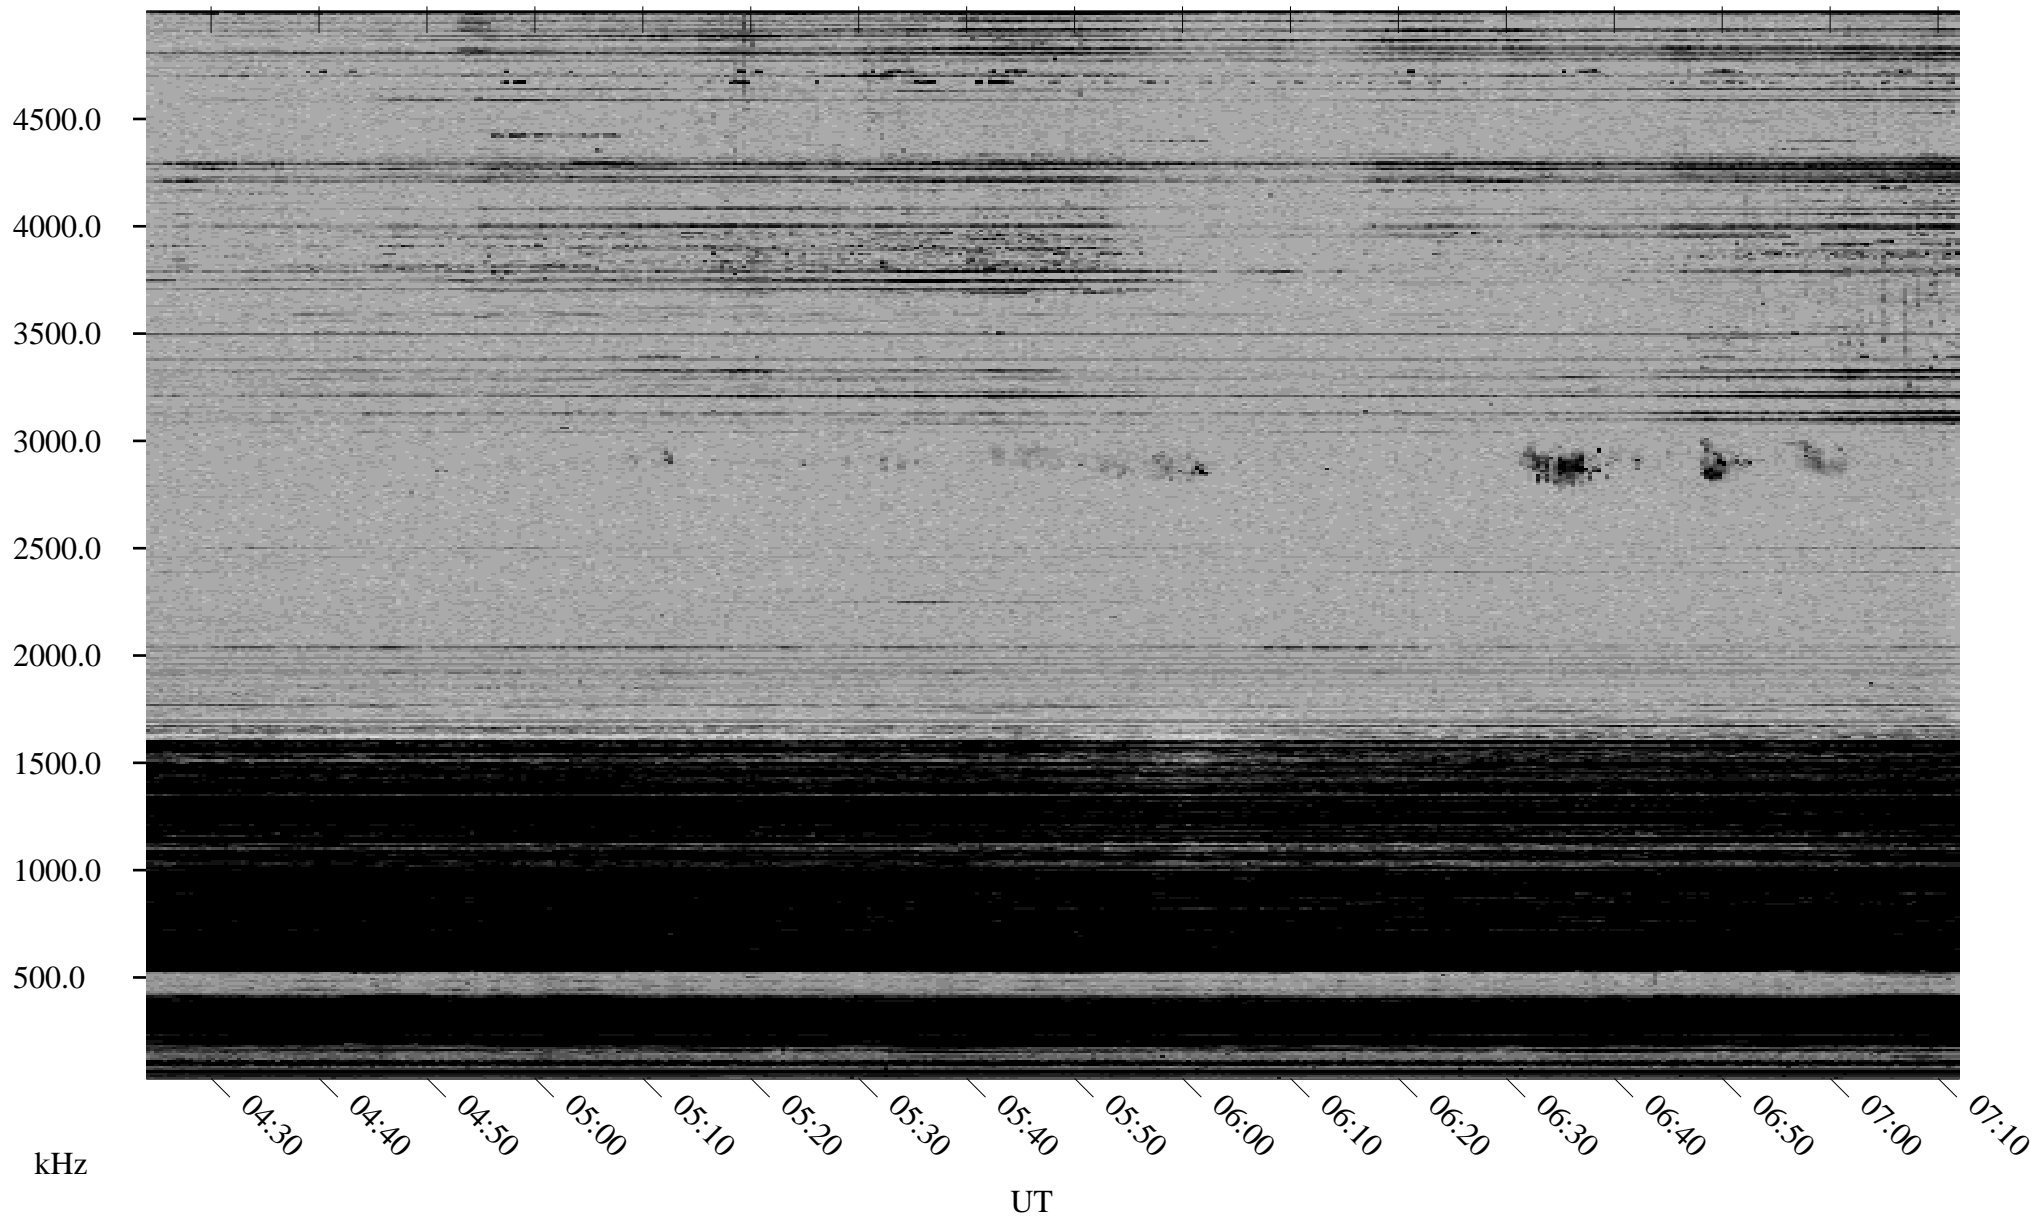

12/29/1998 Churchill, Manitoba

Linear Scale Black = 161 White = 15

ch98363l.r00m max_12

Page 1

12/29/1998 Churchill, Manitoba

Linear Scale Black = 161 White = 15

ch98363l.r00m max_12

Page 2

12/30/1998 Churchill, Manitoba

Linear Scale Black = 161 White = 15

ch98363l.r00m max_12

Page 3

12/30/1998 Churchill, Manitoba

Linear Scale Black = 161 White = 15

ch98363l.r00m max_12

Page 4

12/30/1998 Churchill, Manitoba

Linear Scale Black = 161 White = 15

ch98363l.r00m max_12

Page 5

12/30/1998 Churchill, Manitoba

Linear Scale Black = 161 White = 15

ch98363l.r00m max_12

Page 6

12/30/1998 Churchill, Manitoba

Linear Scale Black = 161 White = 15

ch98363l.r00m max_12

Page 7

12/30/1998 Churchill, Manitoba

Linear Scale Black = 161 White = 15

ch98363l.r00m max_12