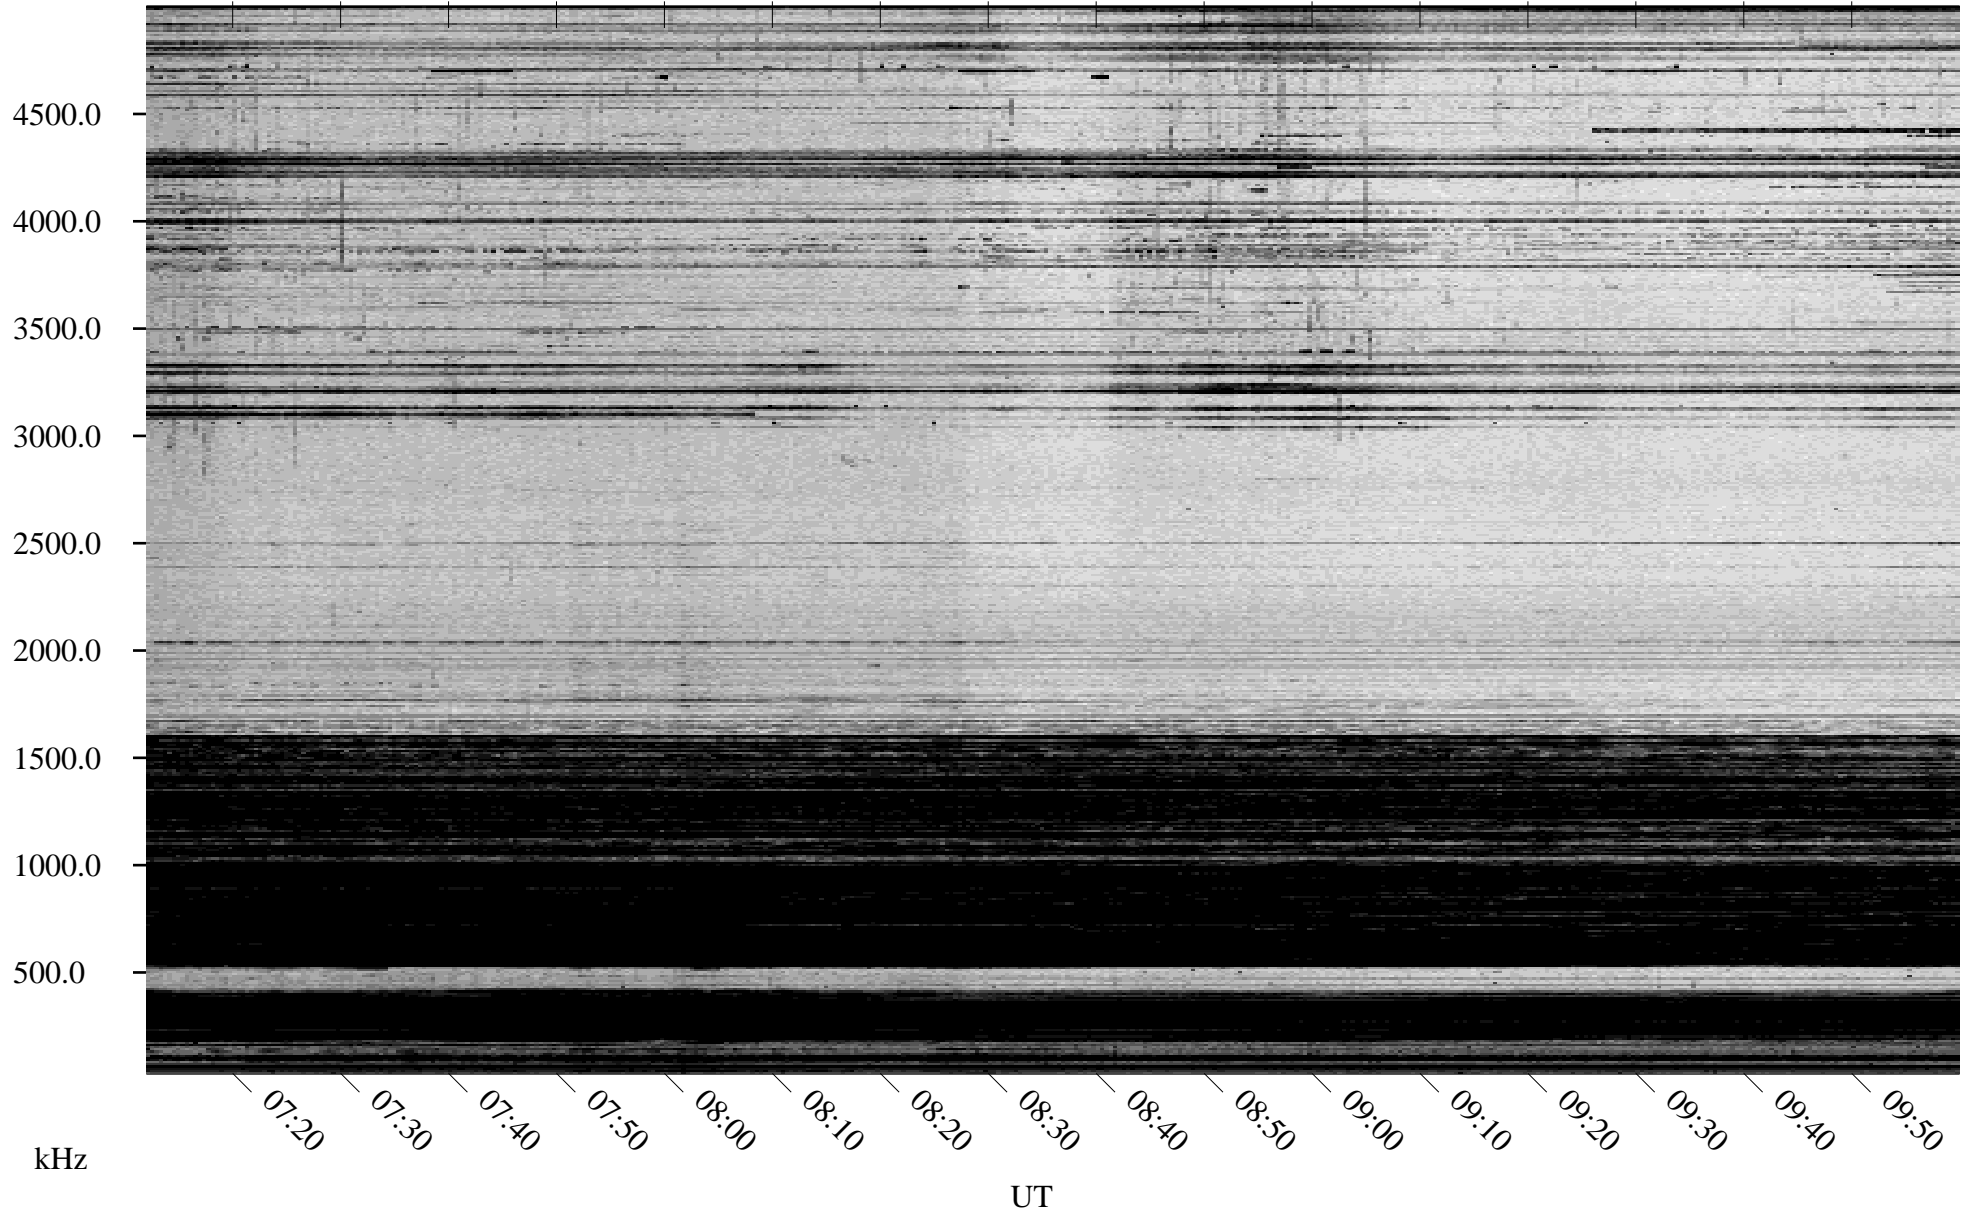

12/29/1998 Churchill, Manitoba

Linear Scale Black = 161 White = 15

ch98363l.r00m max_12

Page 1

12/29/1998 Churchill, Manitoba

Linear Scale Black = 161 White = 15

ch98363l.r00m max_12

Page 2

12/30/1998 Churchill, Manitoba

Linear Scale Black = 161 White = 15

ch98363l.r00m max_12

Page 3

12/30/1998 Churchill, Manitoba

Linear Scale Black = 161 White = 15

ch98363l.r00m max_12

Page 4

12/30/1998 Churchill, Manitoba

Linear Scale Black = 161 White = 15

ch98363l.r00m max_12

Page 5

12/30/1998 Churchill, Manitoba

Linear Scale Black = 161 White = 15

ch98363l.r00m max_12

Page 6

12/30/1998 Churchill, Manitoba

Linear Scale Black = 161 White = 15

ch98363l.r00m max_12

Page 7

12/30/1998 Churchill, Manitoba

Linear Scale Black = 161 White = 15

ch98363l.r00m max_12