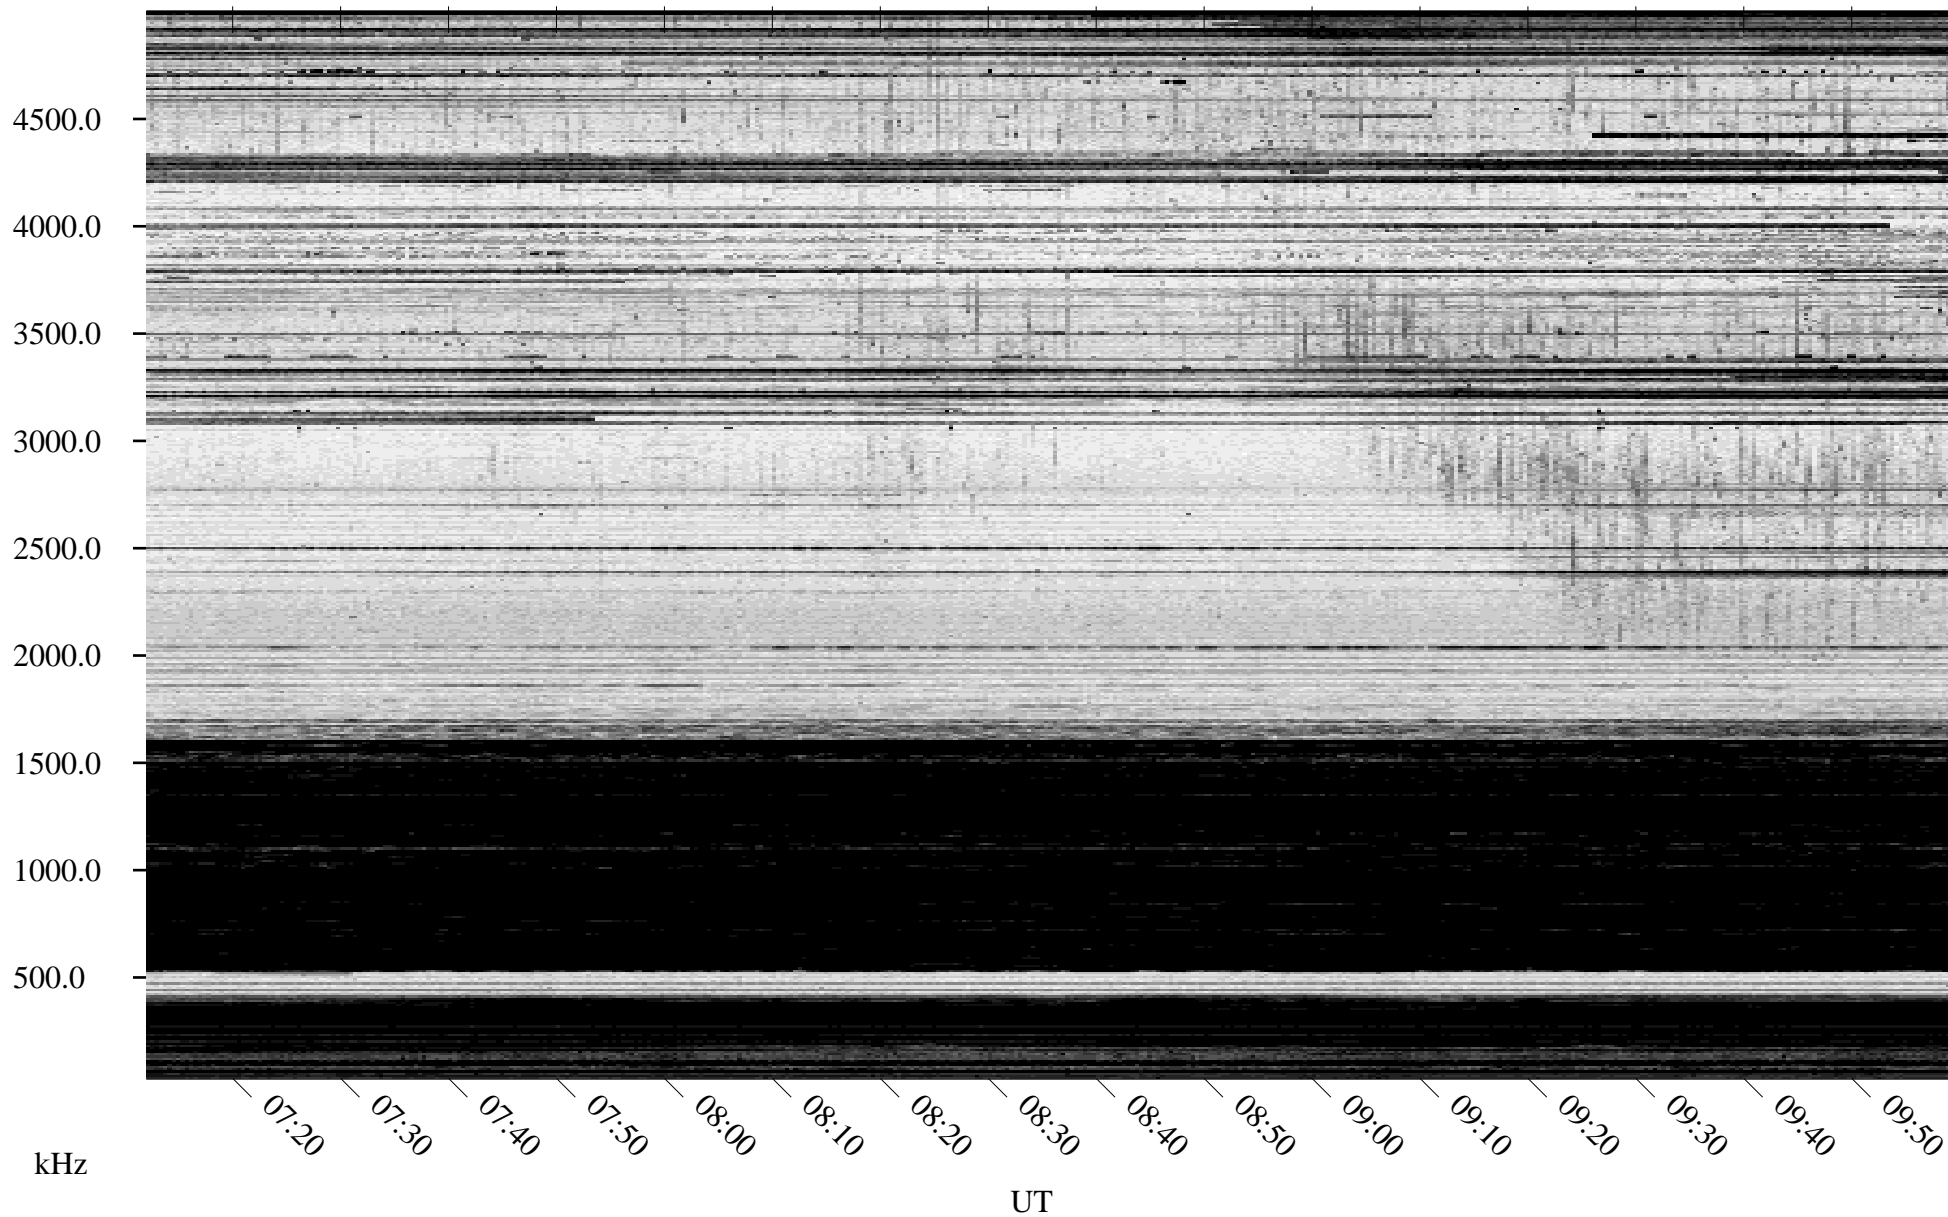

# 12/31/1998 Churchill, Manitoba

Linear Scale    Black = 161    White = 15

ch98364l.r00m max\_12

Page 3

# 12/31/1998 Churchill, Manitoba

Linear Scale    Black = 161    White = 15

ch98364l.r00m max\_12

Page 4

# 12/31/1998 Churchill, Manitoba

Linear Scale    Black = 161    White = 15

ch98364l.r00m max\_12

Page 5

# 12/31/1998 Churchill, Manitoba

Linear Scale    Black = 161    White = 15

ch98364l.r00m max\_12

Page 6