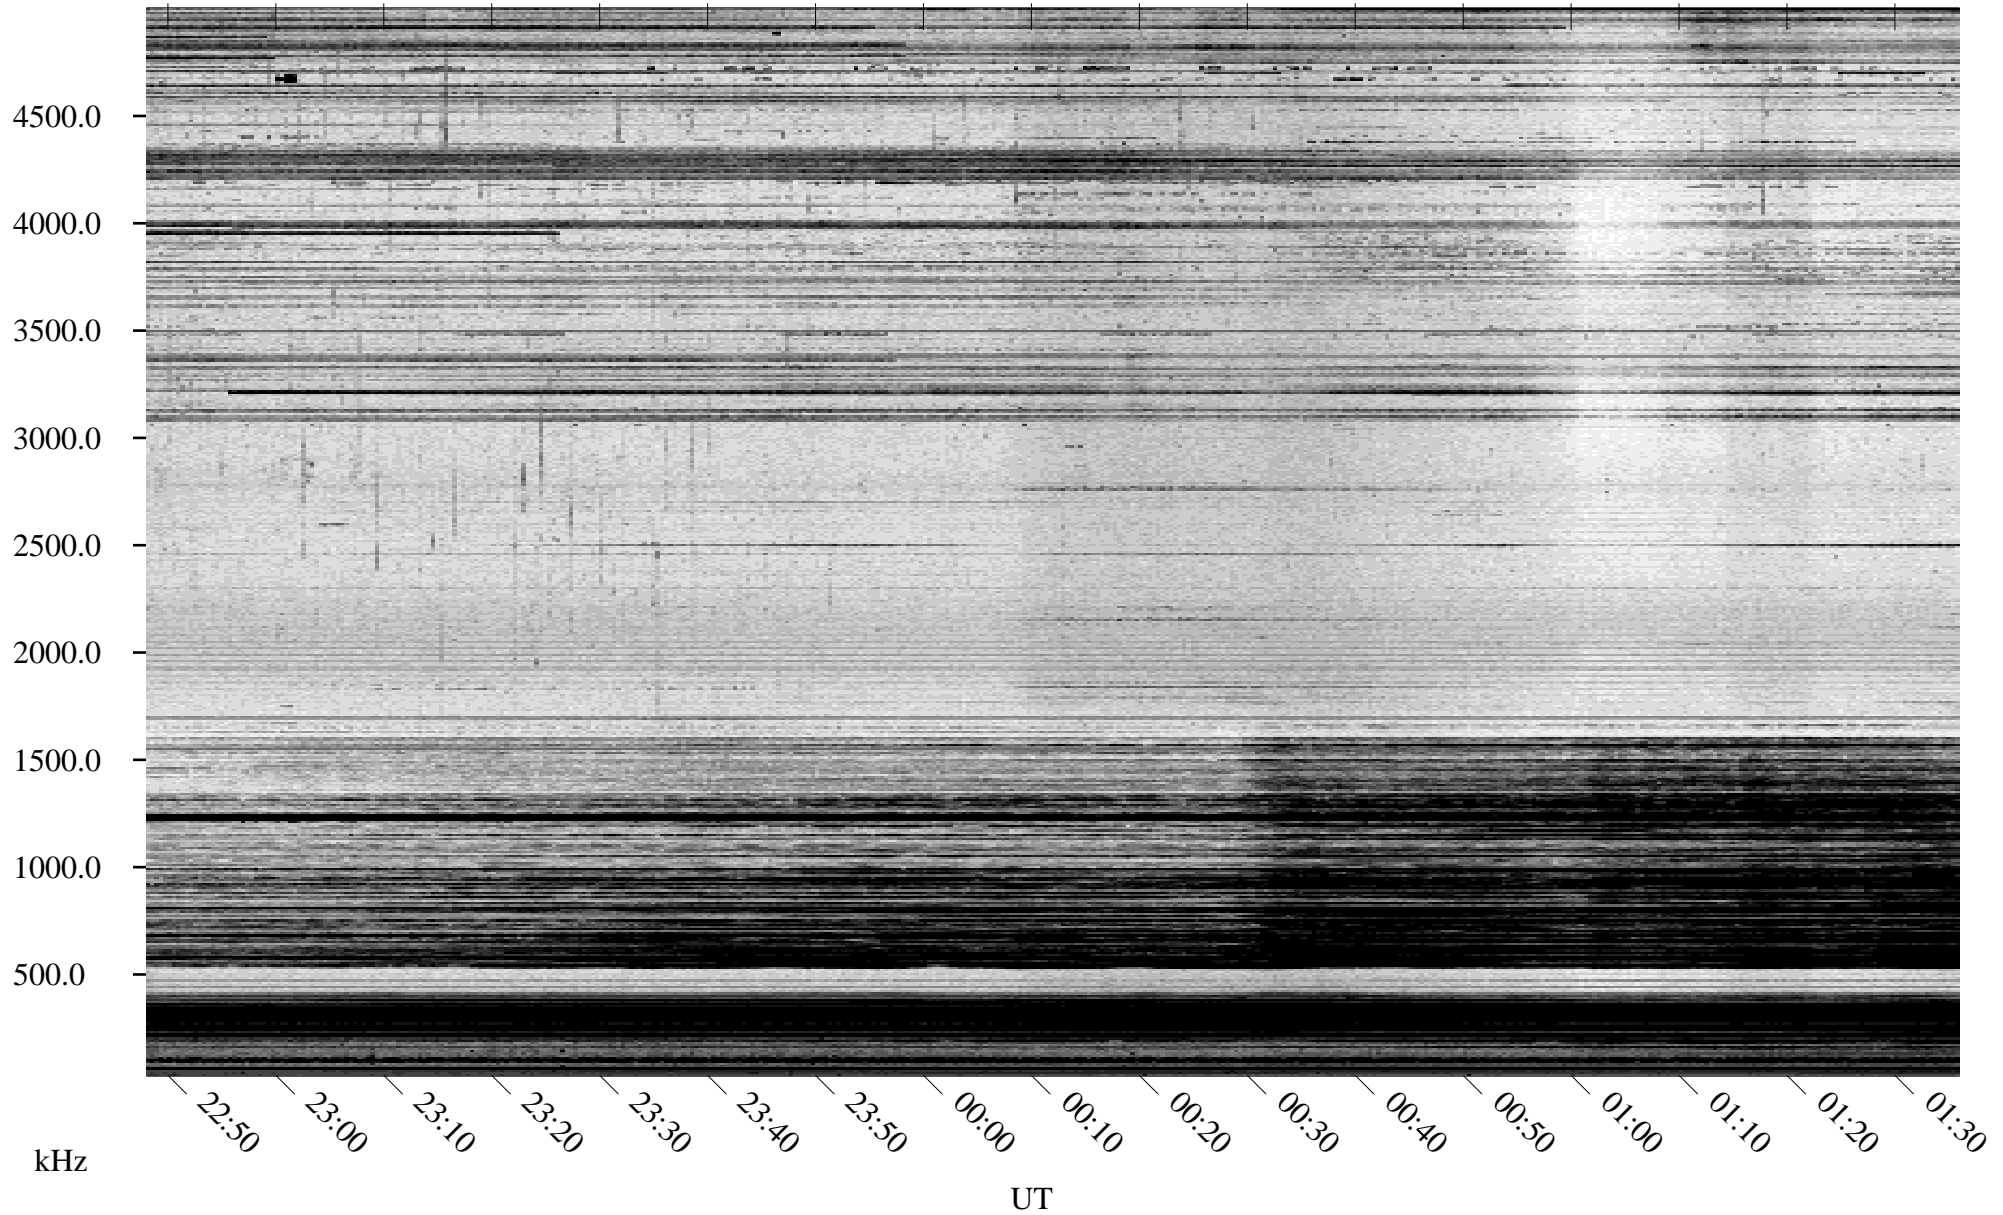

# 12/30/1998 Churchill, Manitoba

Linear Scale    Black = 161    White = 15

ch98364l.r00m max\_12

Page 1

# 12/30/1998 Churchill, Manitoba

Linear Scale    Black = 161    White = 15

ch98364l.r00m max\_12

Page 2

# 12/31/1998 Churchill, Manitoba

Linear Scale    Black = 161    White = 15

ch98364l.r00m max\_12

Page 3

# 12/31/1998 Churchill, Manitoba

Linear Scale    Black = 161    White = 15

ch98364l.r00m max\_12

Page 4