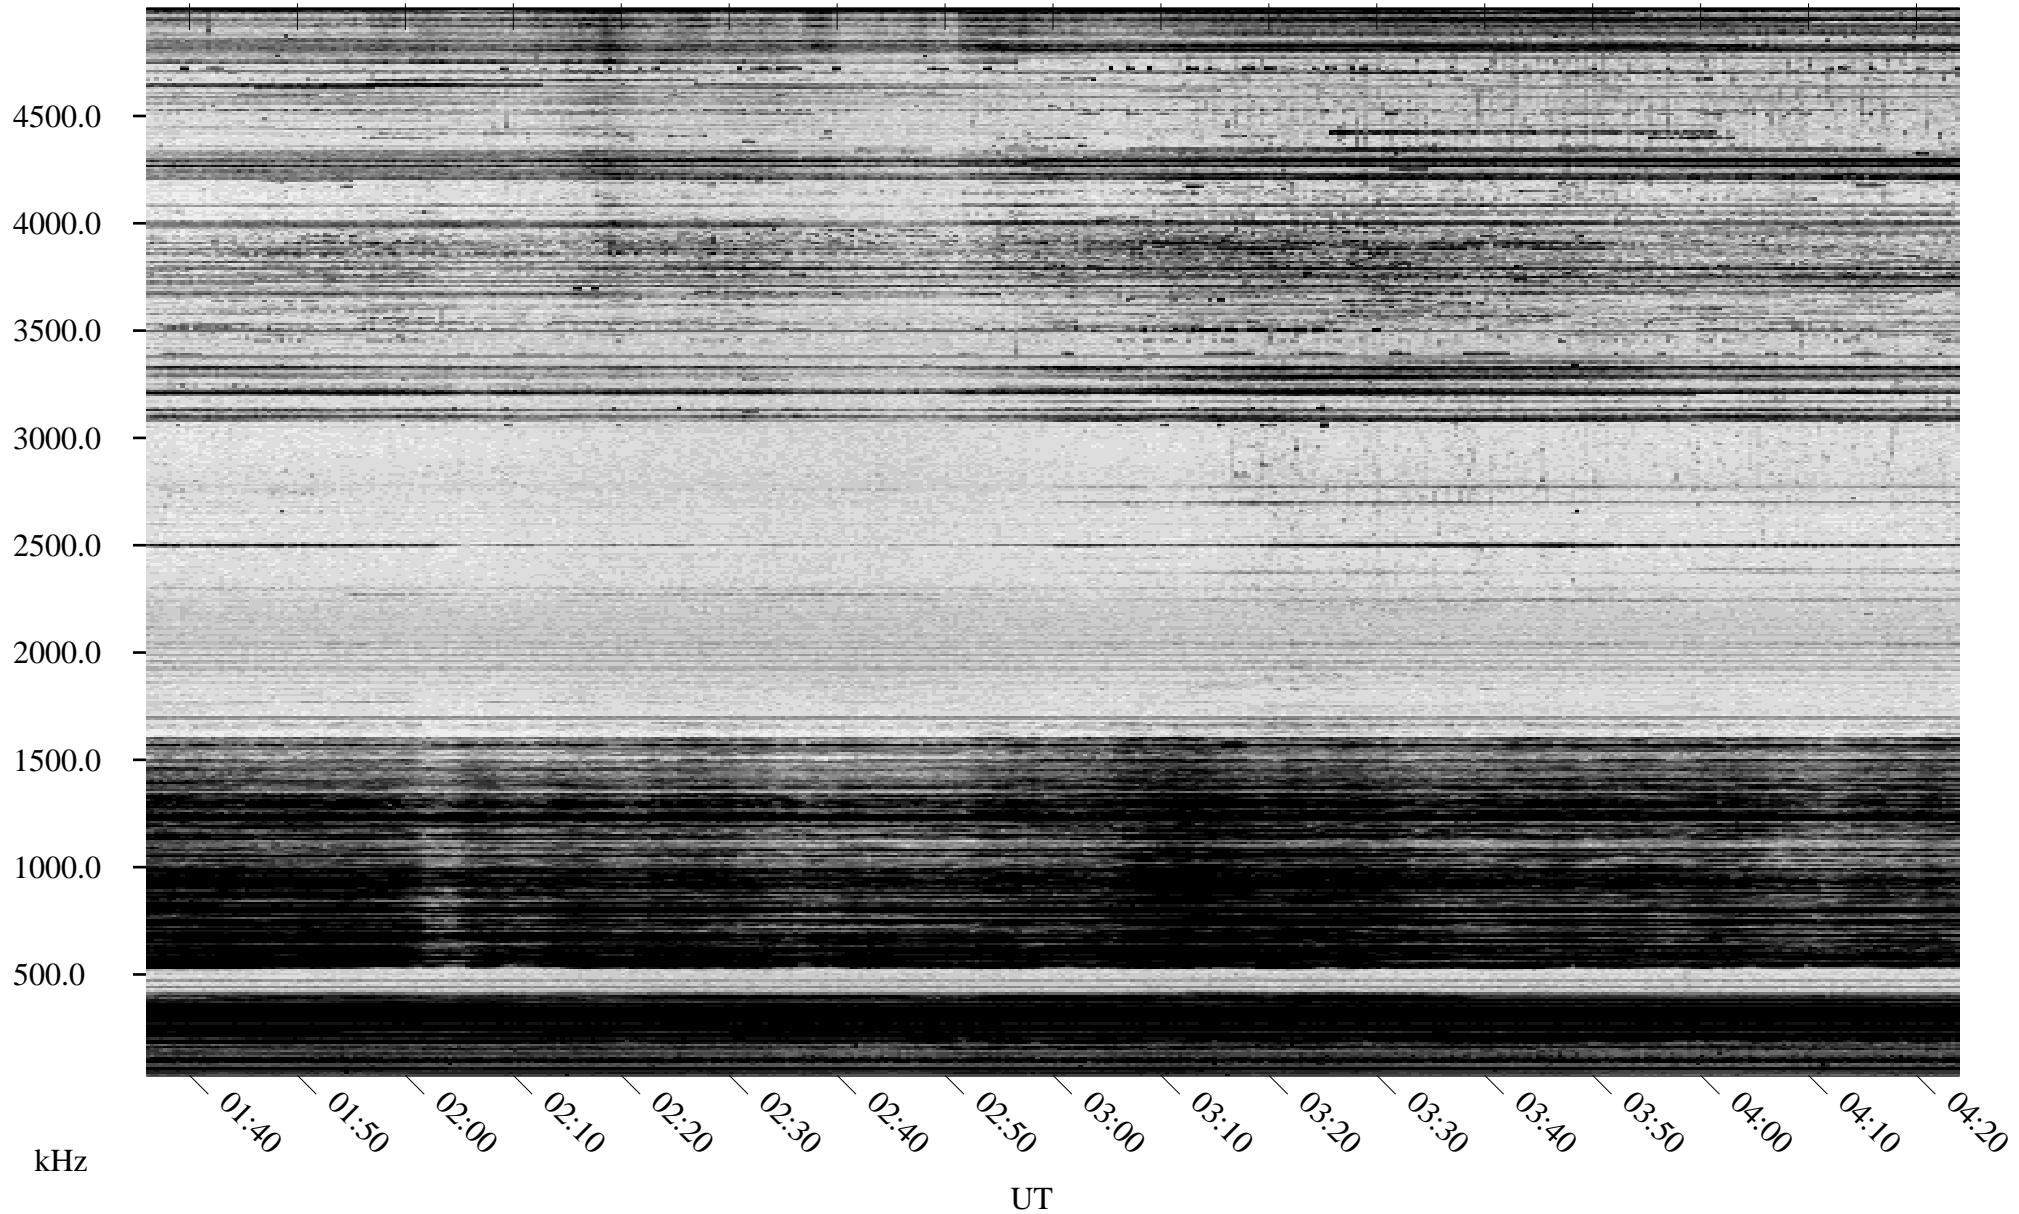

# 12/30/1998 Churchill, Manitoba

Linear Scale    Black = 161    White = 15

ch98364l.r00m max\_12

Page 1

# 12/30/1998 Churchill, Manitoba

Linear Scale    Black = 161    White = 15

ch98364l.r00m max\_12

Page 2

# 12/31/1998 Churchill, Manitoba

Linear Scale    Black = 161    White = 15

ch98364l.r00m max\_12

Page 3

# 12/31/1998 Churchill, Manitoba

Linear Scale    Black = 161    White = 15

ch98364l.r00m max\_12

Page 4