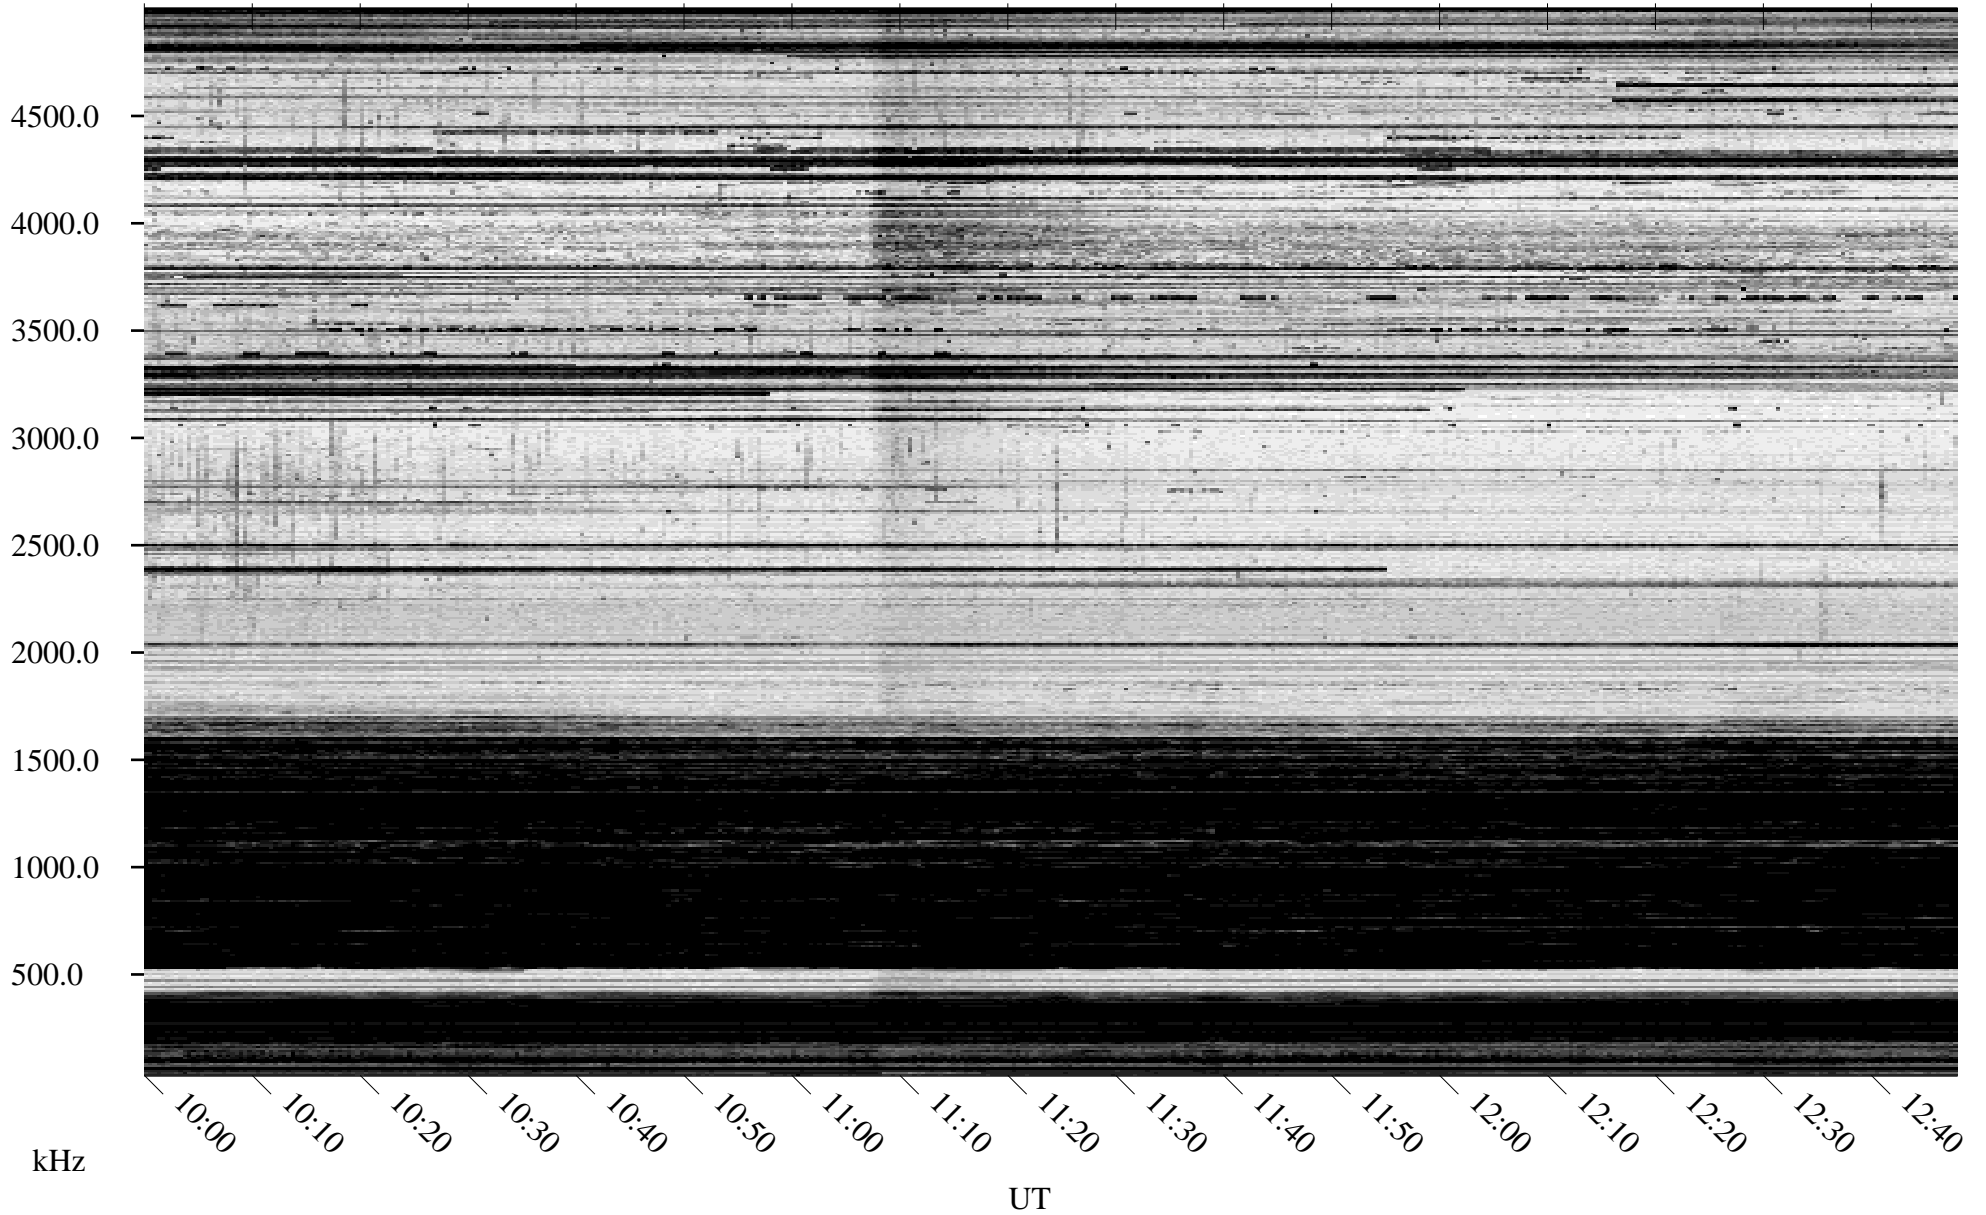

# 12/31/1998 Churchill, Manitoba

Linear Scale    Black = 161    White = 15

ch98364l.r00m max\_12

Page 4

# 12/31/1998 Churchill, Manitoba

Linear Scale    Black = 161    White = 15

ch98364l.r00m max\_12

Page 5

# 12/31/1998 Churchill, Manitoba

Linear Scale    Black = 161    White = 15

ch98364l.r00m max\_12

Page 6

# 12/31/1998 Churchill, Manitoba

Linear Scale    Black = 161    White = 15

ch98364l.r00m max\_12

Page 7