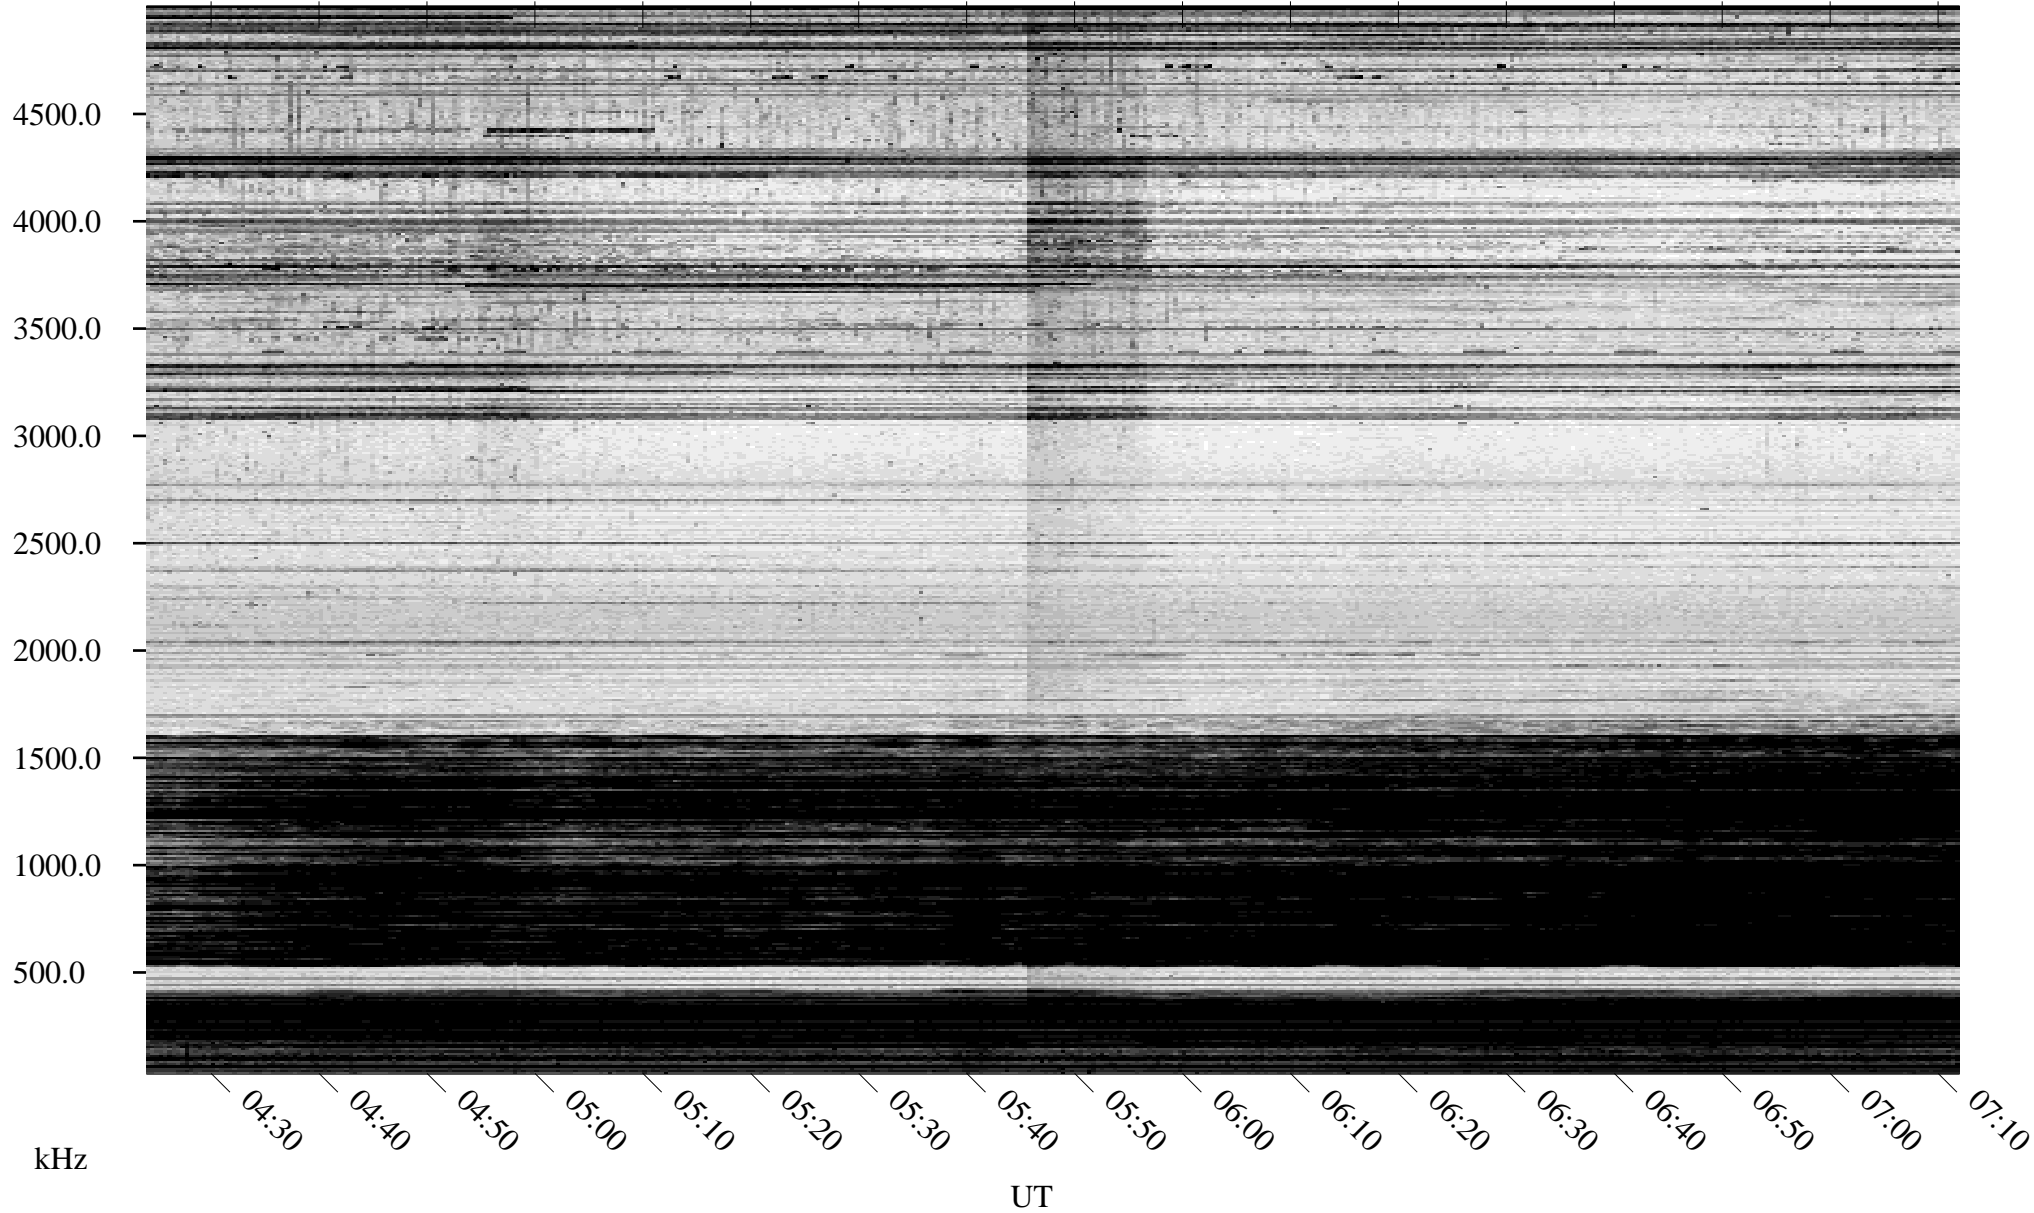

# 12/30/1998 Churchill, Manitoba

Linear Scale    Black = 161    White = 15

ch98364l.r00m max\_12

Page 1

# 12/30/1998 Churchill, Manitoba

Linear Scale    Black = 161    White = 15

ch98364l.r00m max\_12

Page 2

# 12/31/1998 Churchill, Manitoba

Linear Scale    Black = 161    White = 15

ch98364l.r00m max\_12

Page 3

# 12/31/1998 Churchill, Manitoba

Linear Scale    Black = 161    White = 15

ch98364l.r00m max\_12

Page 4