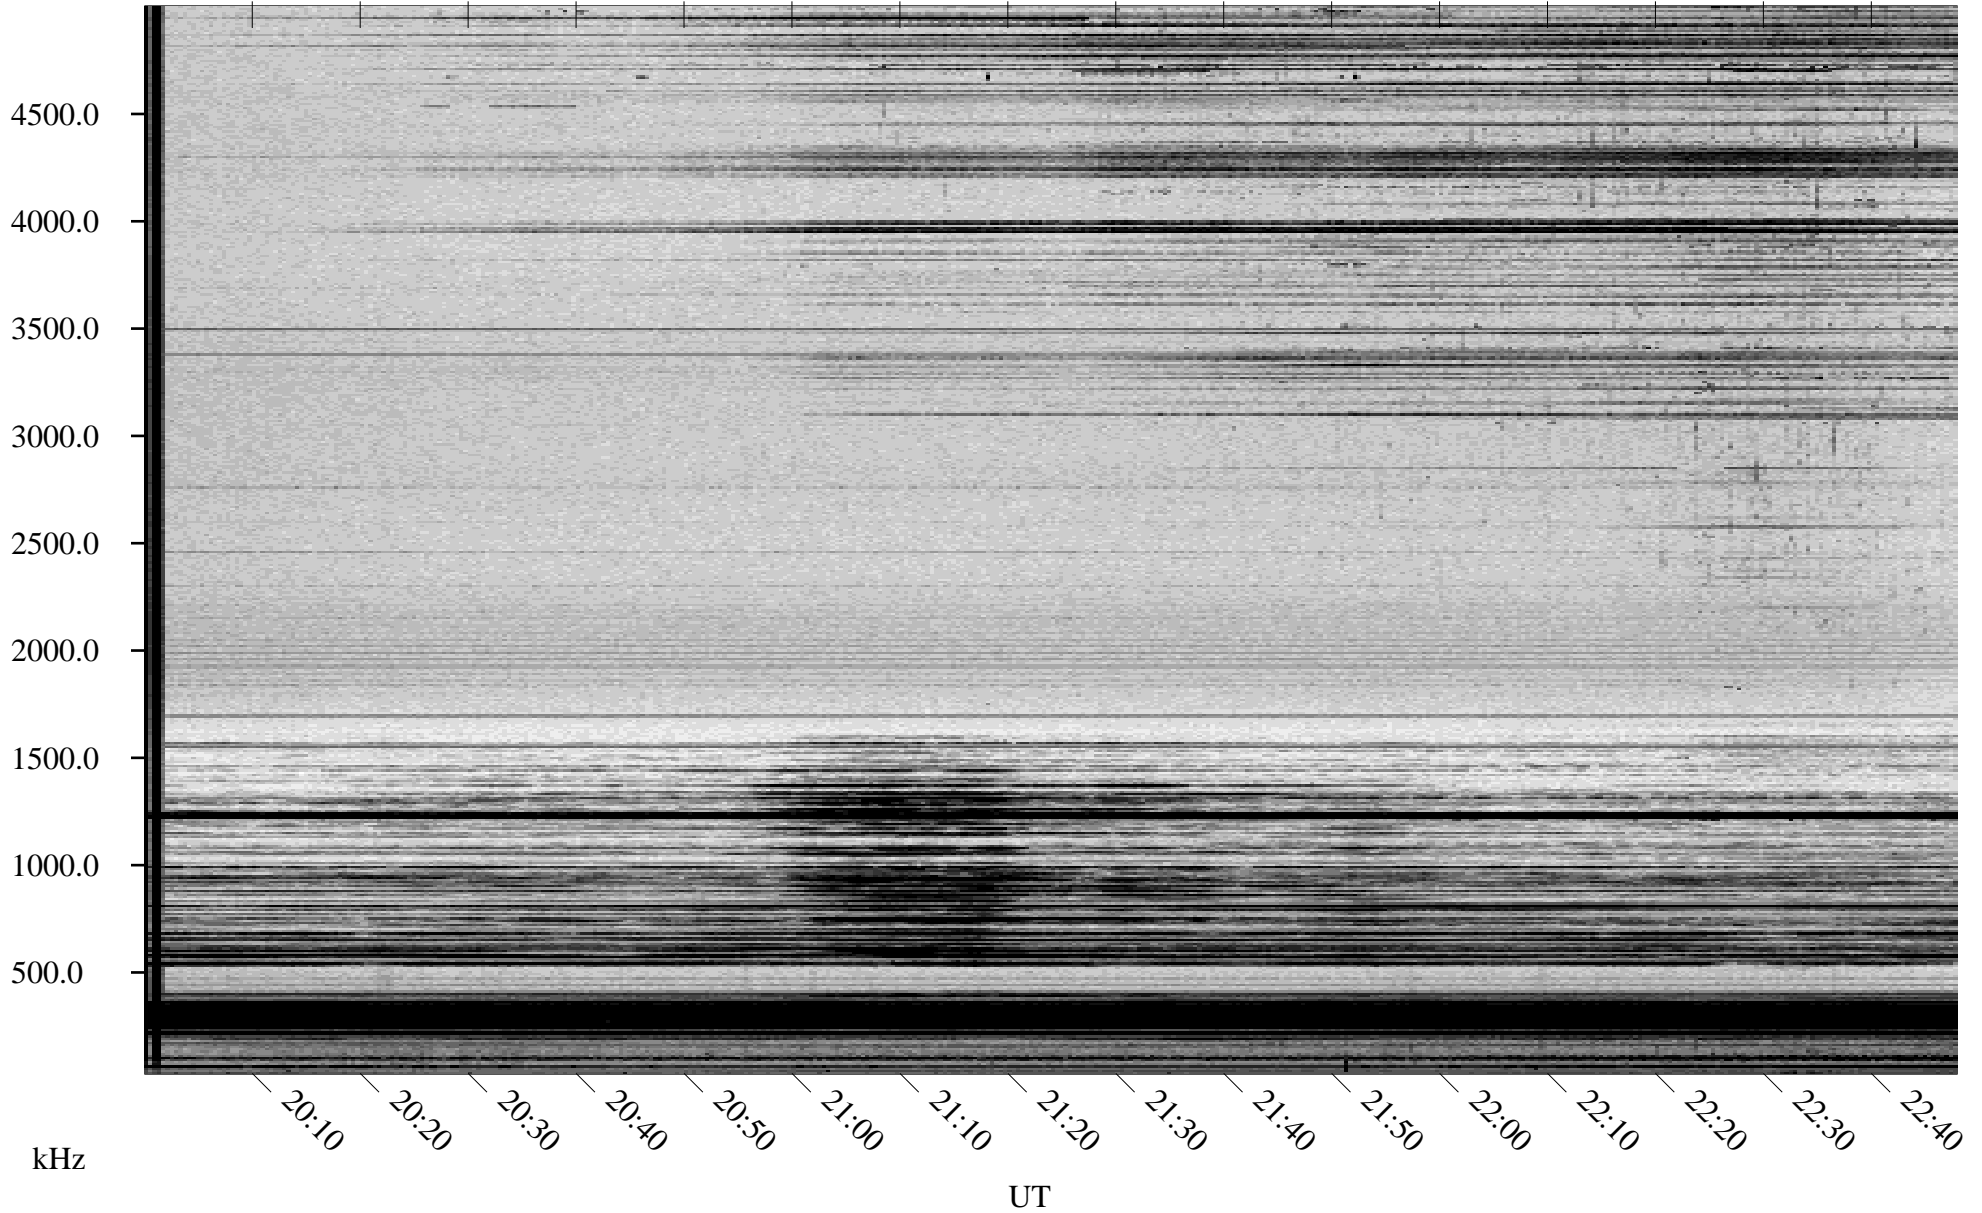

# 12/30/1998 Churchill, Manitoba

Linear Scale    Black = 161    White = 15

ch98364l.r00m max\_12

Page 1

# 12/30/1998 Churchill, Manitoba

Linear Scale    Black = 161    White = 15

ch98364l.r00m max\_12

Page 2

# 12/31/1998 Churchill, Manitoba

Linear Scale    Black = 161    White = 15

ch98364l.r00m max\_12

Page 3

# 12/31/1998 Churchill, Manitoba

Linear Scale    Black = 161    White = 15

ch98364l.r00m max\_12

Page 4