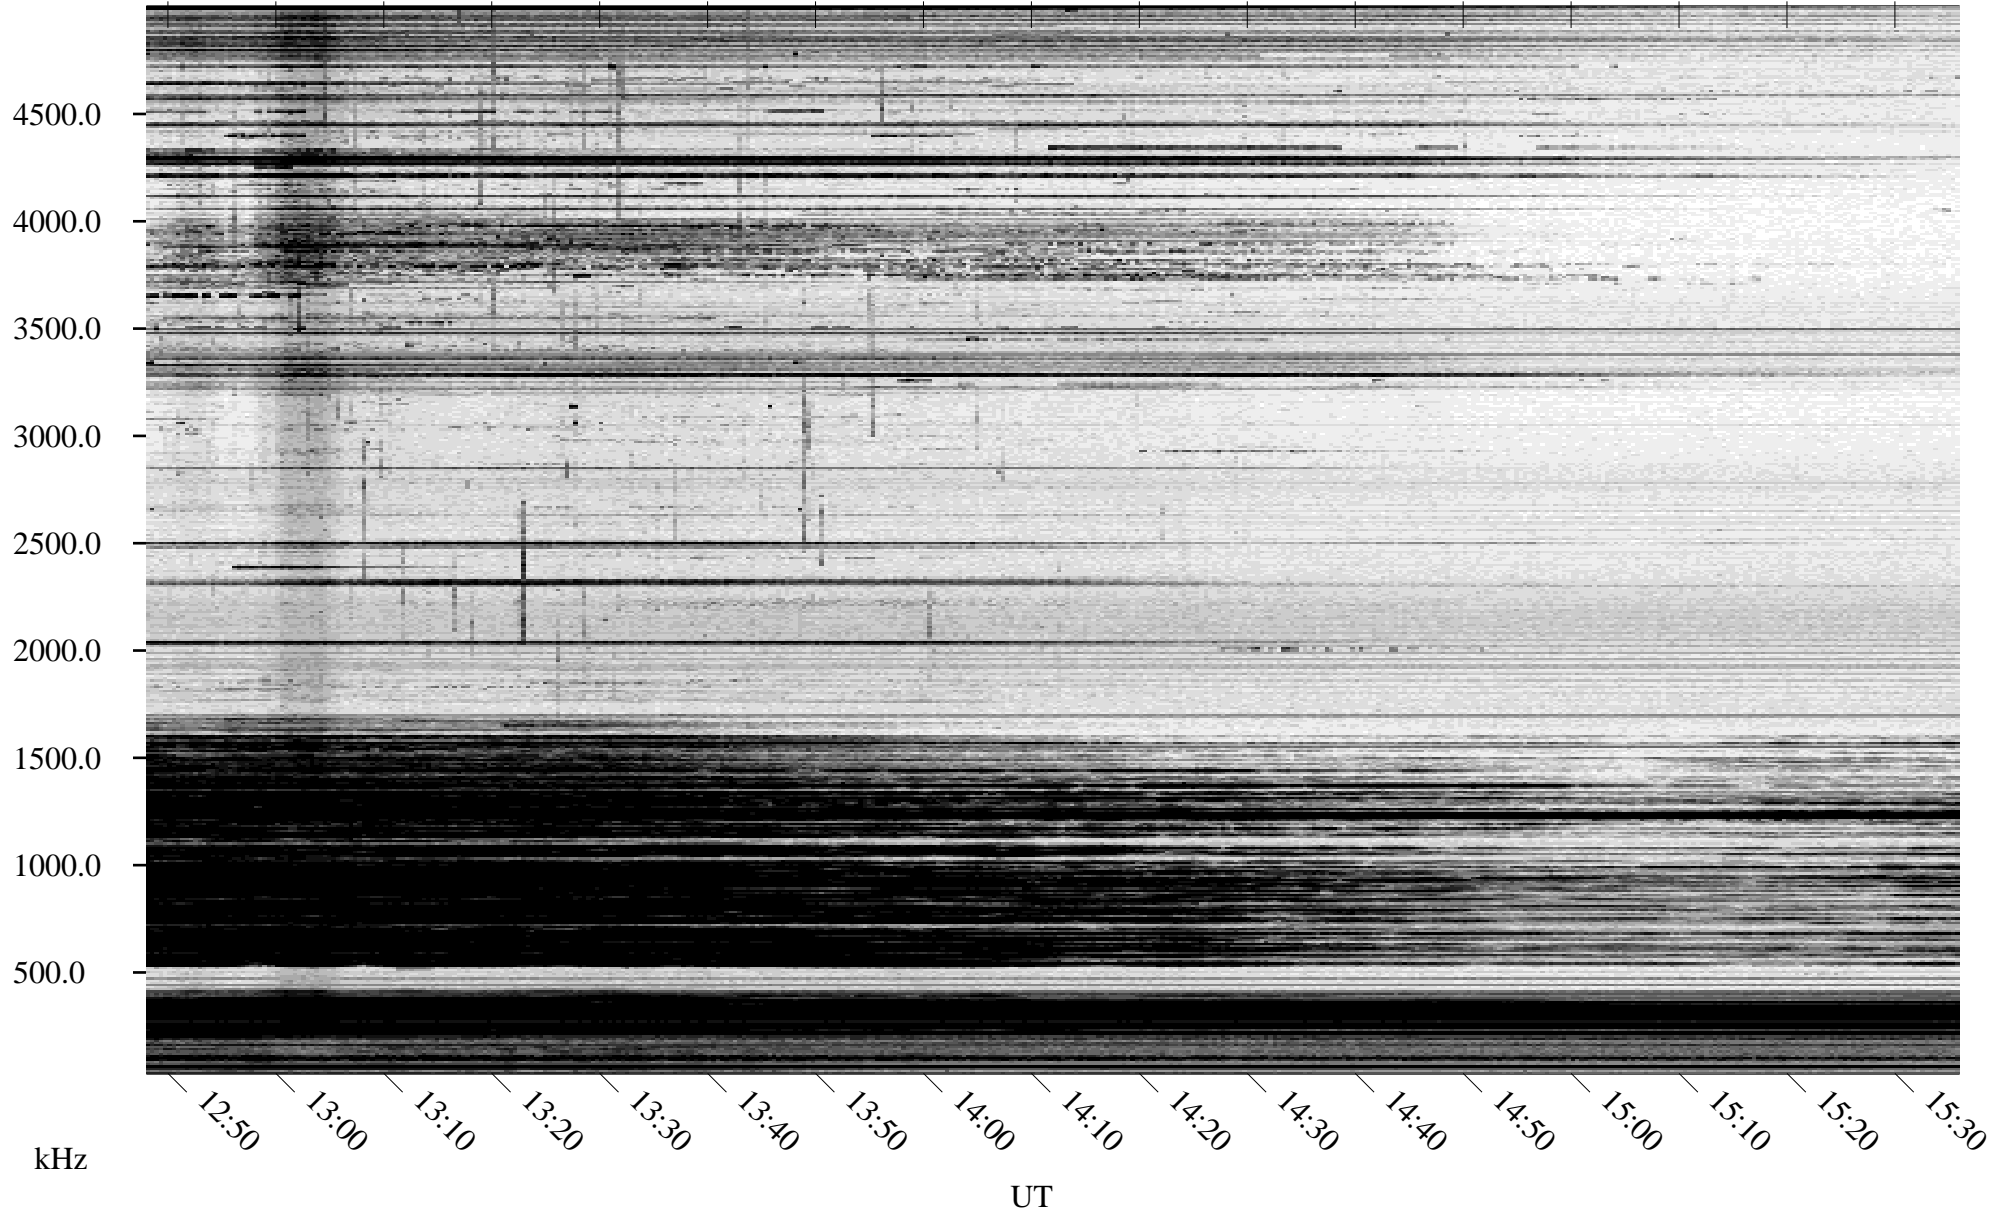

# 12/31/1998 Churchill, Manitoba

Linear Scale    Black = 161    White = 15

ch98364l.r00m max\_12

Page 5

# 12/31/1998 Churchill, Manitoba

Linear Scale    Black = 161    White = 15

ch98364l.r00m max\_12

Page 6

# 12/31/1998 Churchill, Manitoba

Linear Scale    Black = 161    White = 15

ch98364l.r00m max\_12

Page 7

# 12/31/1998 Churchill, Manitoba

Linear Scale    Black = 161    White = 15

ch98364l.r00m max\_12