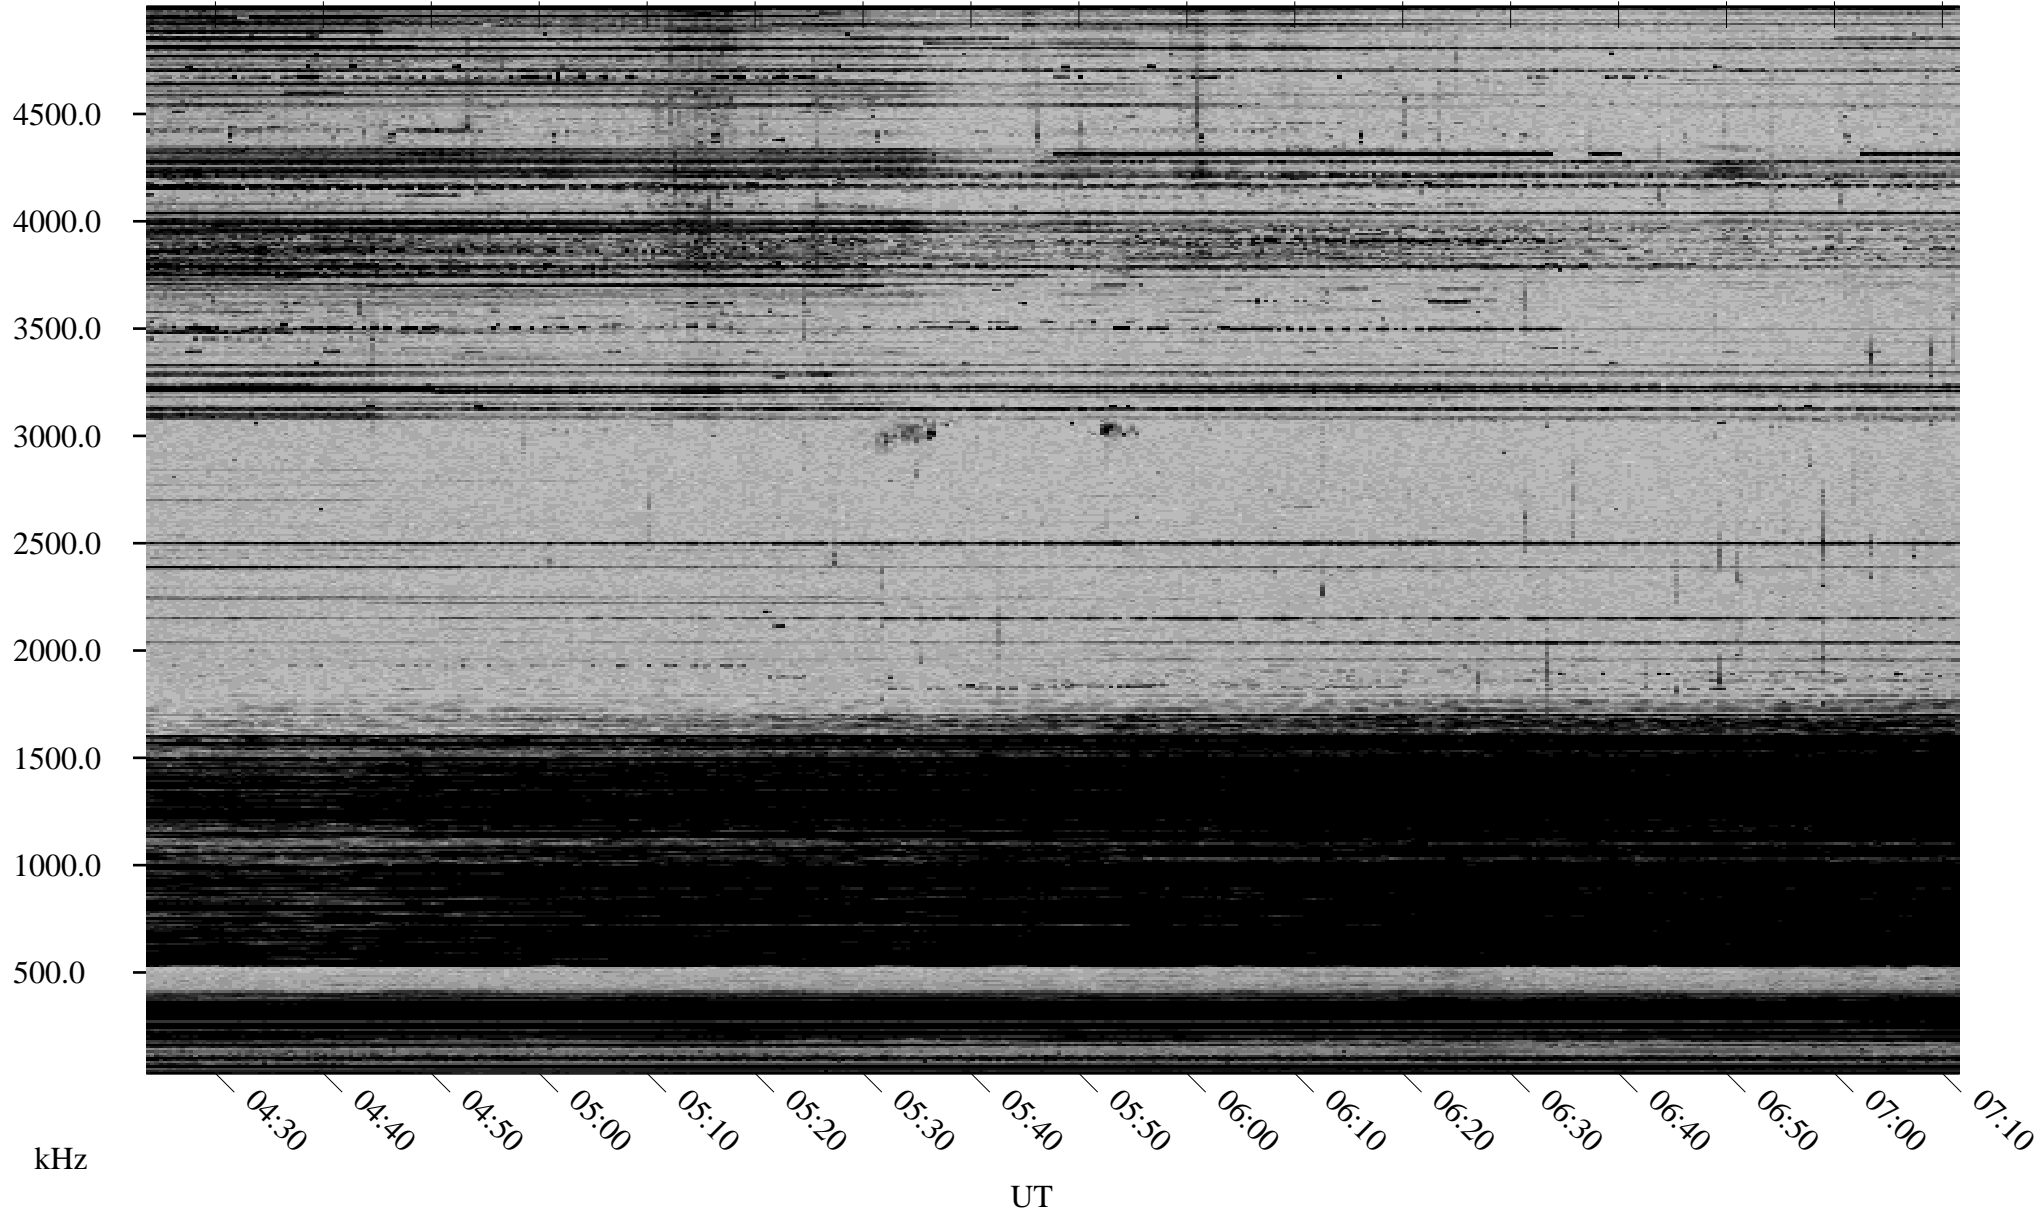

01/07/2000 Churchill, MTB

Linear Scale Black = 161 White = 15

ch000071.r00m max_12

Page 1

01/07/2000 Churchill, MTB

Linear Scale Black = 161 White = 15

ch000071.r00m max_12

Page 2

01/08/2000 Churchill, MTB

Linear Scale Black = 161 White = 15

ch000071.r00m max_12

Page 3

01/08/2000 Churchill, MTB

Linear Scale Black = 161 White = 15

ch000071.r00m max_12

Page 4

01/08/2000 Churchill, MTB

Linear Scale Black = 161 White = 15

ch000071.r00m max_12

Page 5

01/08/2000 Churchill, MTB

Linear Scale Black = 161 White = 15

ch000071.r00m max_12

Page 6

01/08/2000 Churchill, MTB

Linear Scale Black = 161 White = 15

ch000071.r00m max_12

Page 7

01/08/2000 Churchill, MTB

Linear Scale Black = 161 White = 15

ch000071.r00m max_12