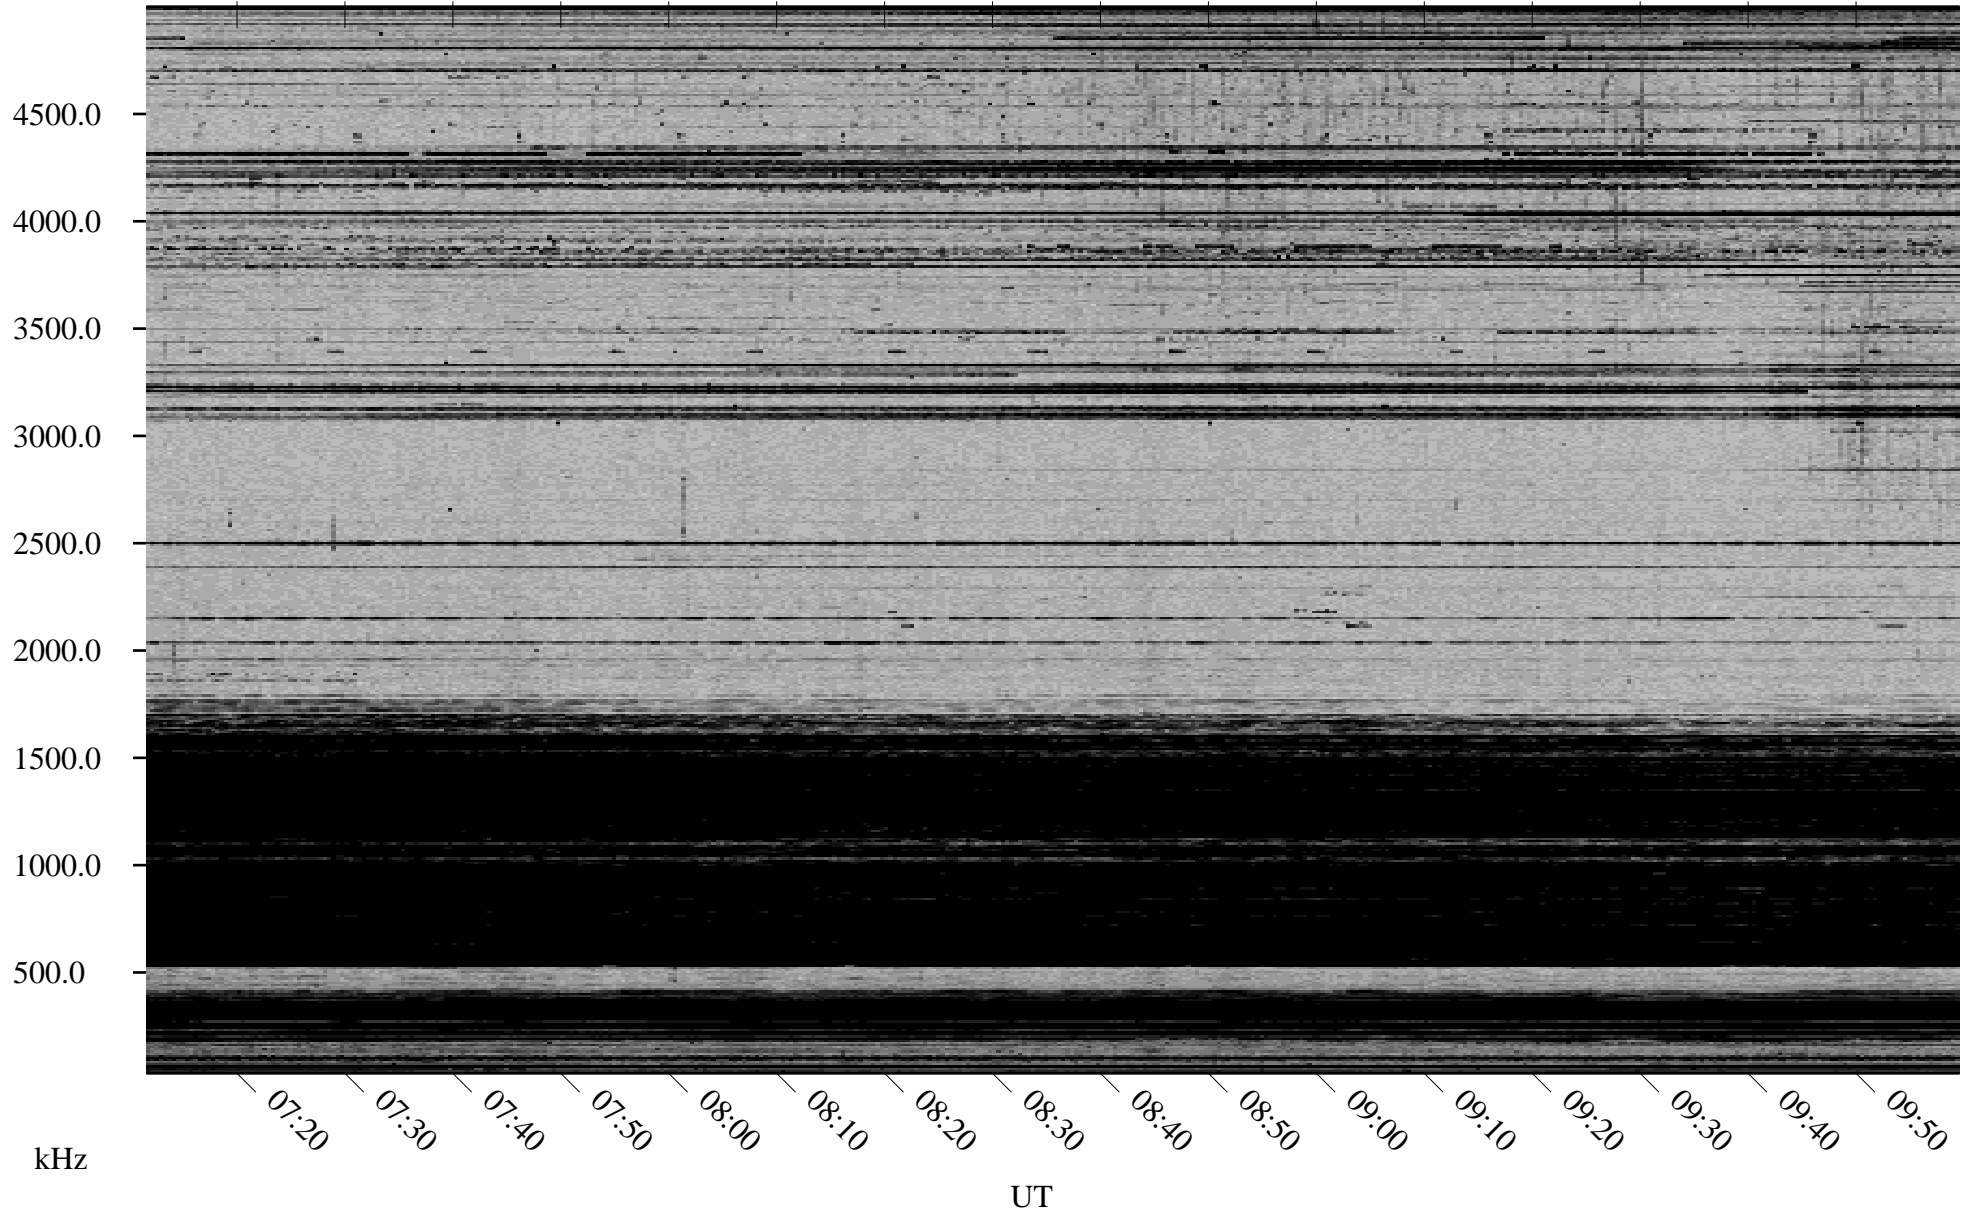

01/07/2000 Churchill, MTB

Linear Scale Black = 161 White = 15

ch000071.r00m max_12

Page 1

01/07/2000 Churchill, MTB

Linear Scale Black = 161 White = 15

ch000071.r00m max_12

Page 2

01/08/2000 Churchill, MTB

Linear Scale Black = 161 White = 15

ch000071.r00m max_12

Page 3

01/08/2000 Churchill, MTB

Linear Scale Black = 161 White = 15

ch000071.r00m max_12

Page 4

01/08/2000 Churchill, MTB

Linear Scale Black = 161 White = 15

ch000071.r00m max_12

Page 5

01/08/2000 Churchill, MTB

Linear Scale Black = 161 White = 15

ch000071.r00m max_12

Page 6

01/08/2000 Churchill, MTB

Linear Scale Black = 161 White = 15

ch000071.r00m max_12

Page 7

01/08/2000 Churchill, MTB

Linear Scale Black = 161 White = 15

ch000071.r00m max_12