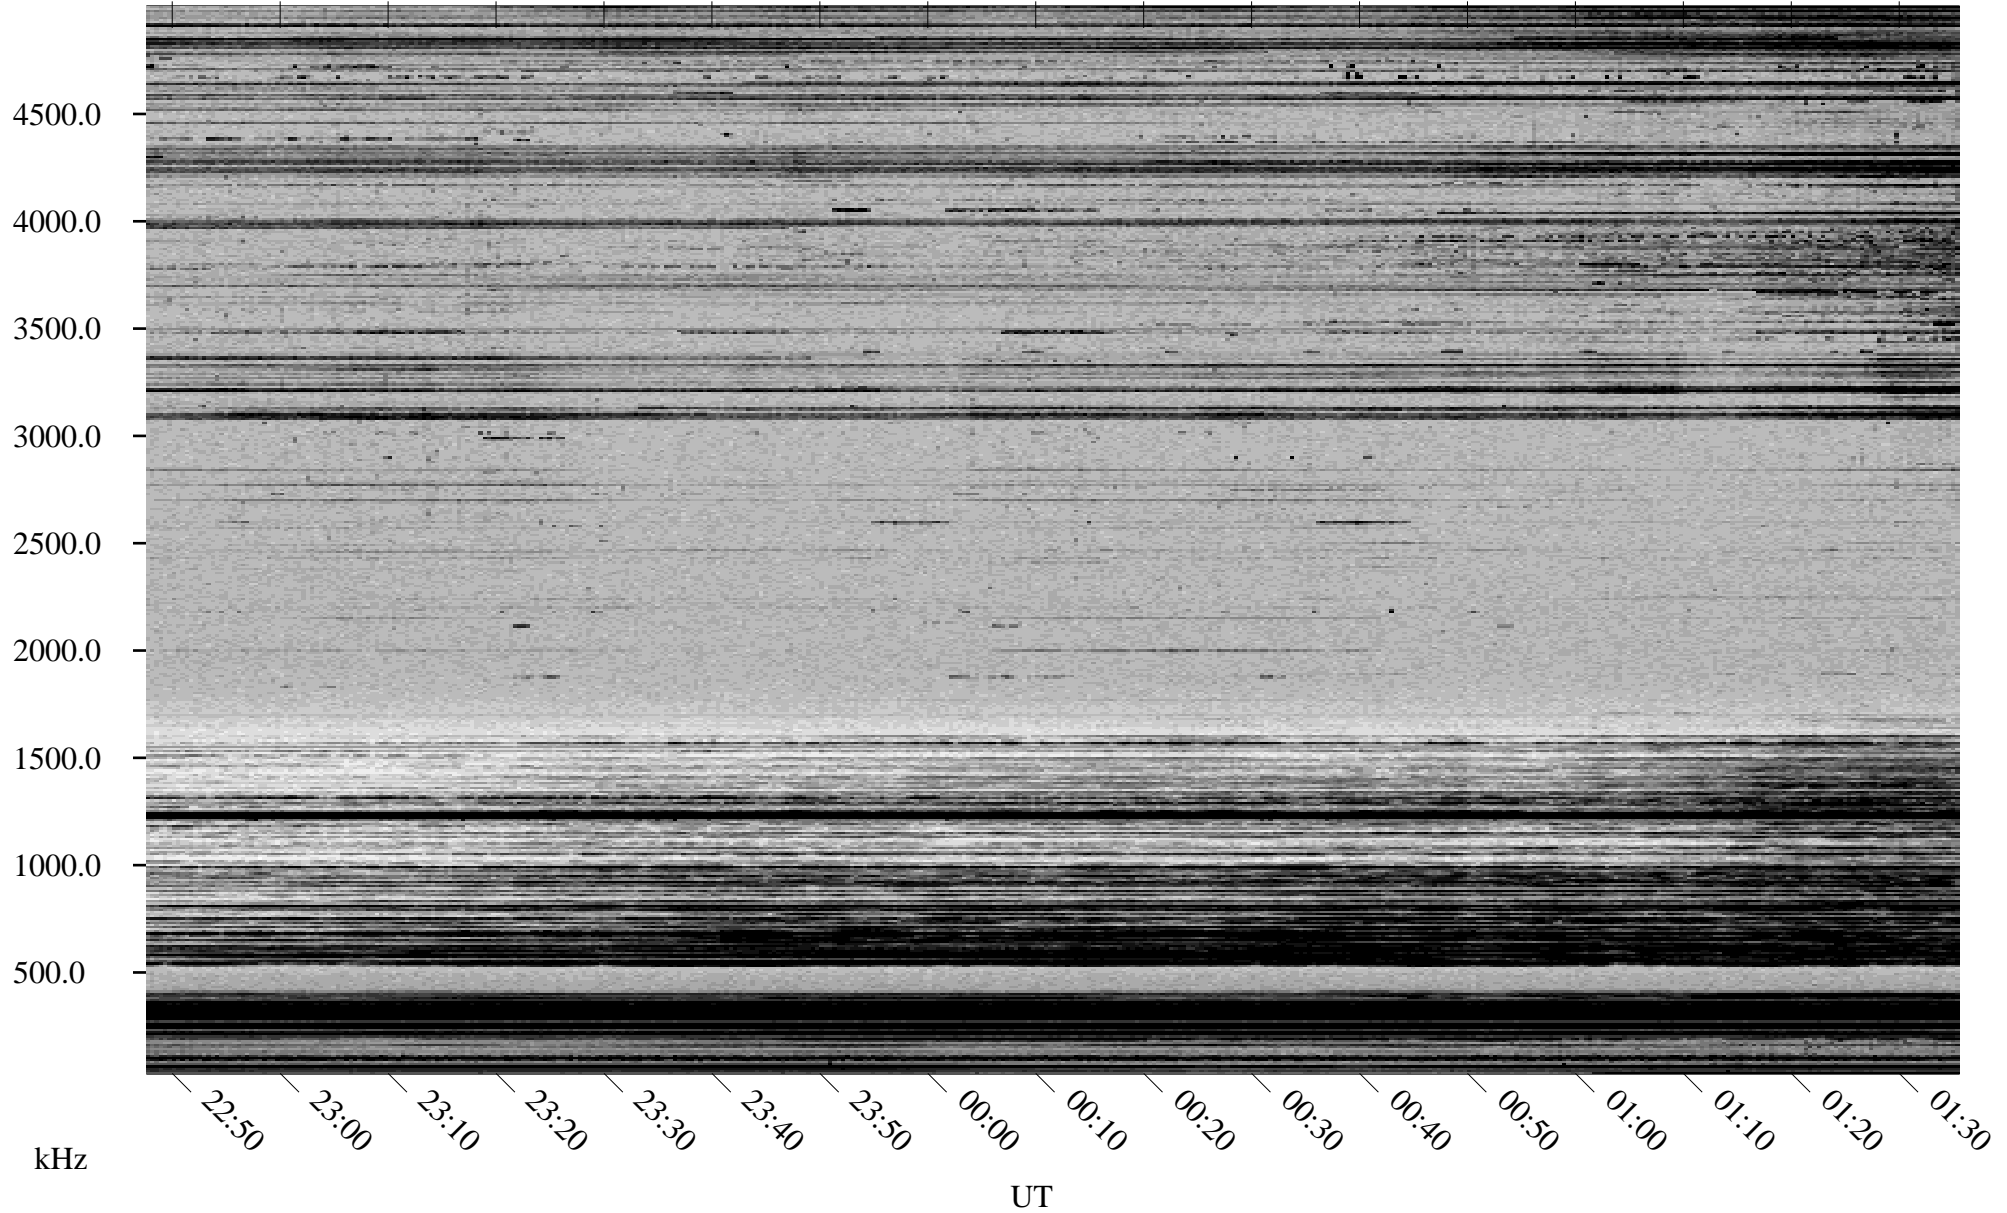

01/07/2000 Churchill, MTB

Linear Scale Black = 161 White = 15

ch000071.r00m max_12

Page 1

01/07/2000 Churchill, MTB

Linear Scale Black = 161 White = 15

ch000071.r00m max_12

Page 2

01/08/2000 Churchill, MTB

Linear Scale Black = 161 White = 15

ch000071.r00m max_12

Page 3

01/08/2000 Churchill, MTB

Linear Scale Black = 161 White = 15

ch000071.r00m max_12

Page 4

01/08/2000 Churchill, MTB

Linear Scale Black = 161 White = 15

ch000071.r00m max_12

Page 5

01/08/2000 Churchill, MTB

Linear Scale Black = 161 White = 15

ch000071.r00m max_12

Page 6

01/08/2000 Churchill, MTB

Linear Scale Black = 161 White = 15

ch000071.r00m max_12

Page 7

01/08/2000 Churchill, MTB

Linear Scale Black = 161 White = 15

ch000071.r00m max_12