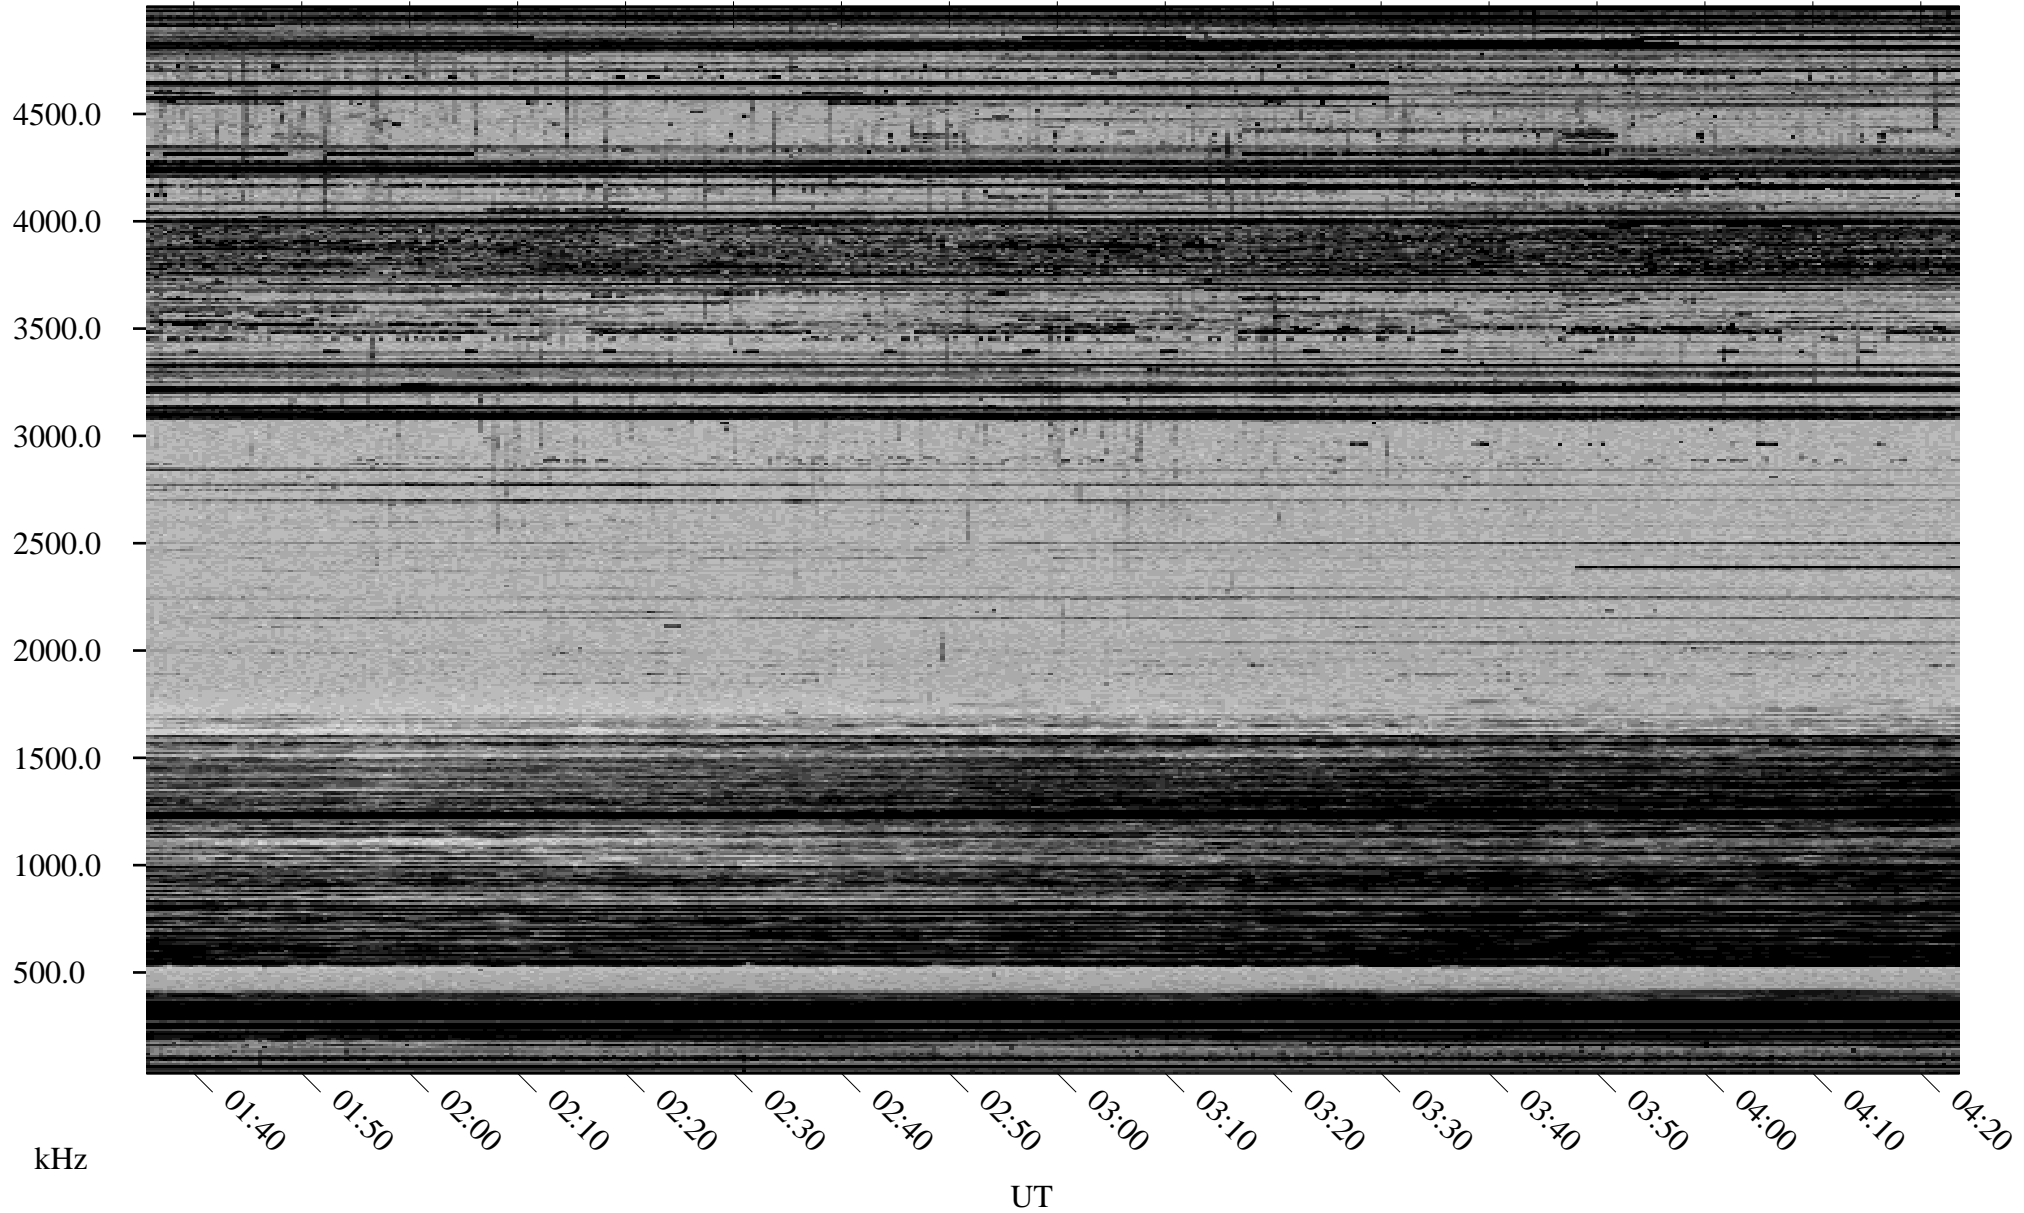

01/07/2000 Churchill, MTB

Linear Scale Black = 161 White = 15

ch000071.r00m max_12

Page 1

01/07/2000 Churchill, MTB

Linear Scale Black = 161 White = 15

ch000071.r00m max_12

Page 2

01/08/2000 Churchill, MTB

Linear Scale Black = 161 White = 15

ch000071.r00m max_12

Page 3

01/08/2000 Churchill, MTB

Linear Scale Black = 161 White = 15

ch000071.r00m max_12

Page 4

01/08/2000 Churchill, MTB

Linear Scale Black = 161 White = 15

ch000071.r00m max_12

Page 5

01/08/2000 Churchill, MTB

Linear Scale Black = 161 White = 15

ch000071.r00m max_12

Page 6

01/08/2000 Churchill, MTB

Linear Scale Black = 161 White = 15

ch000071.r00m max_12

Page 7

01/08/2000 Churchill, MTB

Linear Scale Black = 161 White = 15

ch000071.r00m max_12