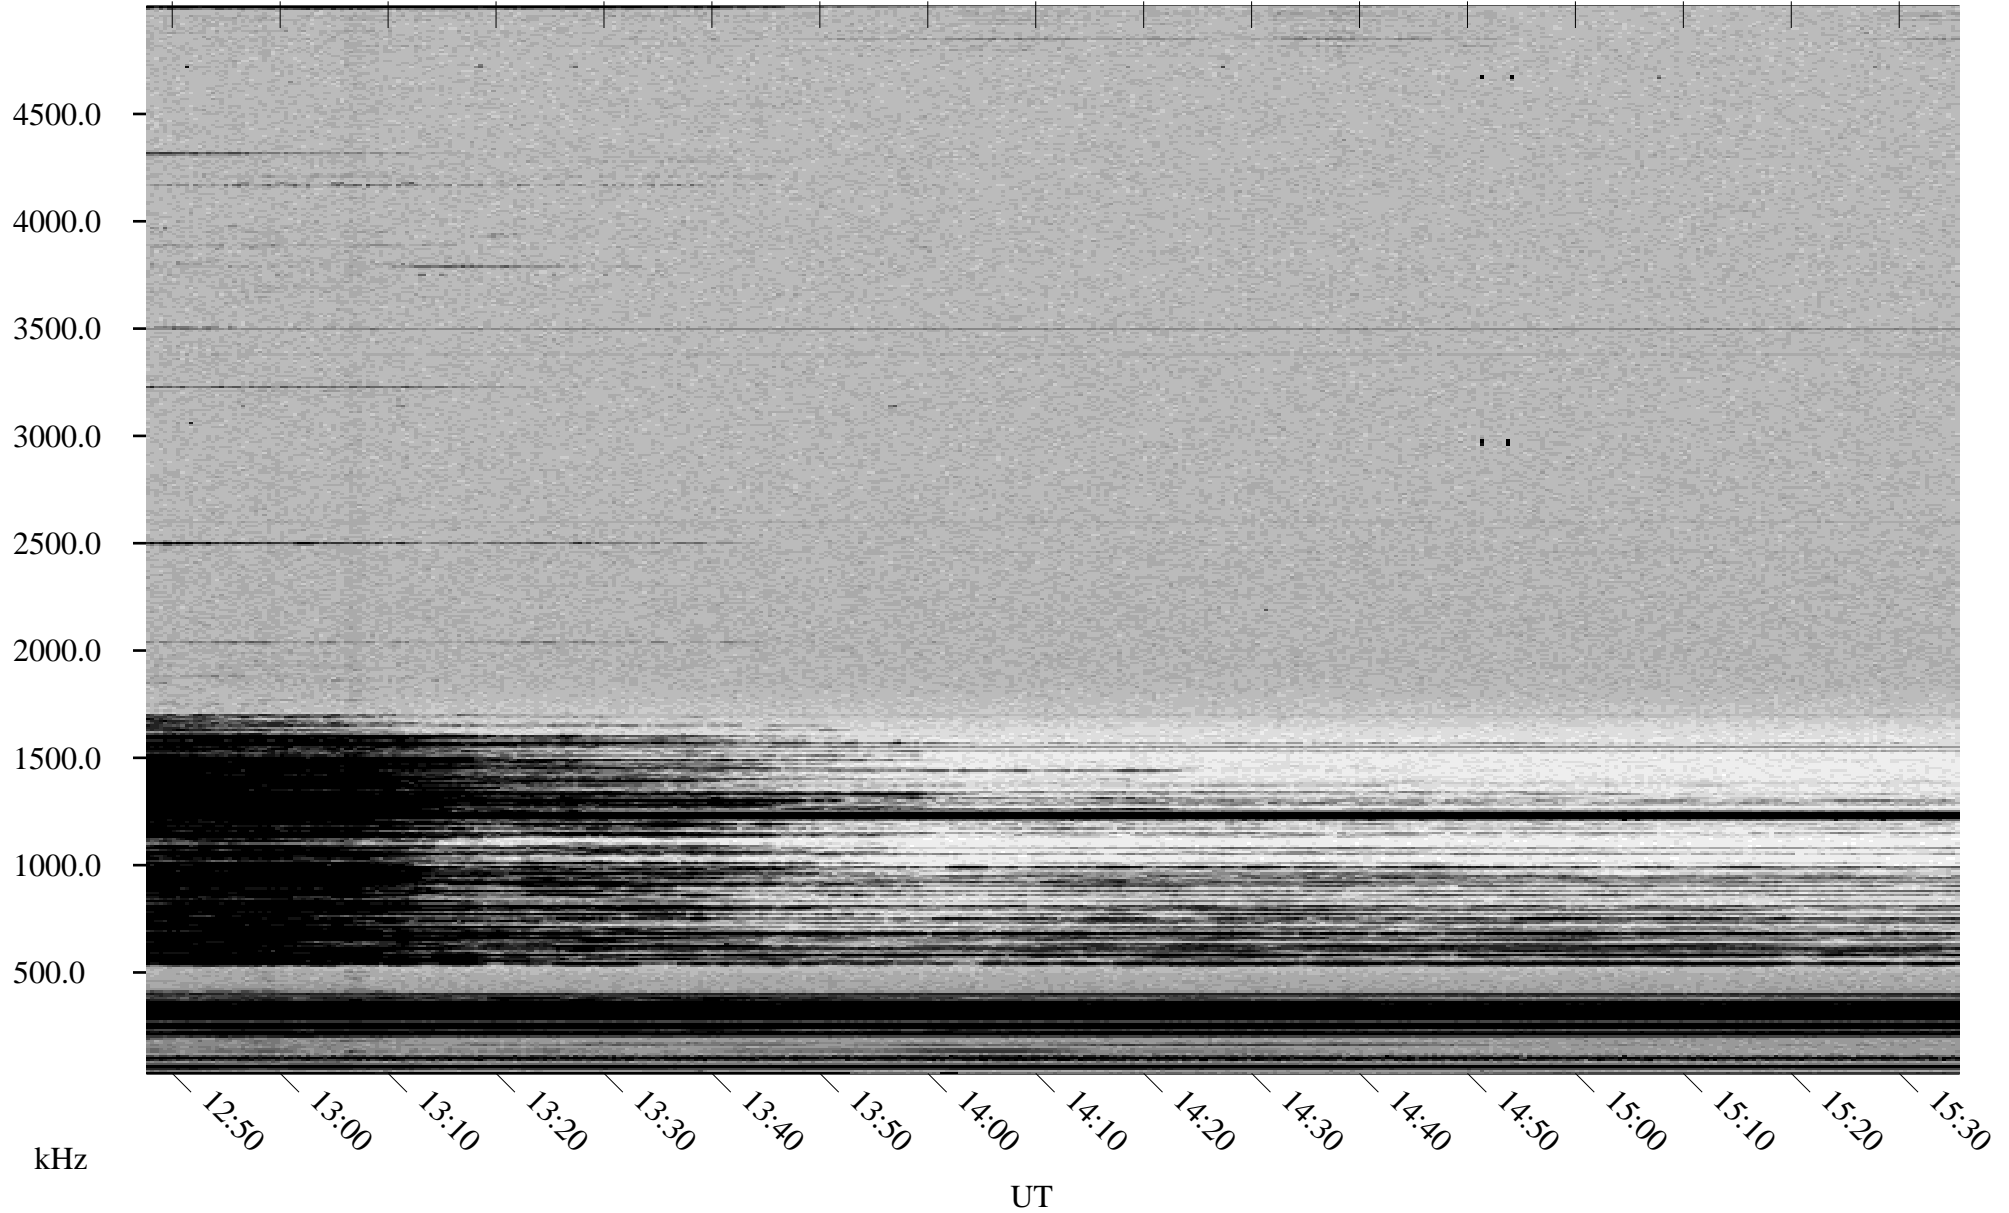

01/07/2000 Churchill, MTB

Linear Scale Black = 161 White = 15

ch000071.r00m max_12

Page 1

01/07/2000 Churchill, MTB

Linear Scale Black = 161 White = 15

ch000071.r00m max_12

Page 2

01/08/2000 Churchill, MTB

Linear Scale Black = 161 White = 15

ch000071.r00m max_12

Page 3

01/08/2000 Churchill, MTB

Linear Scale Black = 161 White = 15

ch000071.r00m max_12

Page 4

01/08/2000 Churchill, MTB

Linear Scale Black = 161 White = 15

ch000071.r00m max_12

Page 5

01/08/2000 Churchill, MTB

Linear Scale Black = 161 White = 15

ch000071.r00m max_12

Page 6

01/08/2000 Churchill, MTB

Linear Scale Black = 161 White = 15

ch000071.r00m max_12

Page 7

01/08/2000 Churchill, MTB

Linear Scale Black = 161 White = 15

ch000071.r00m max_12