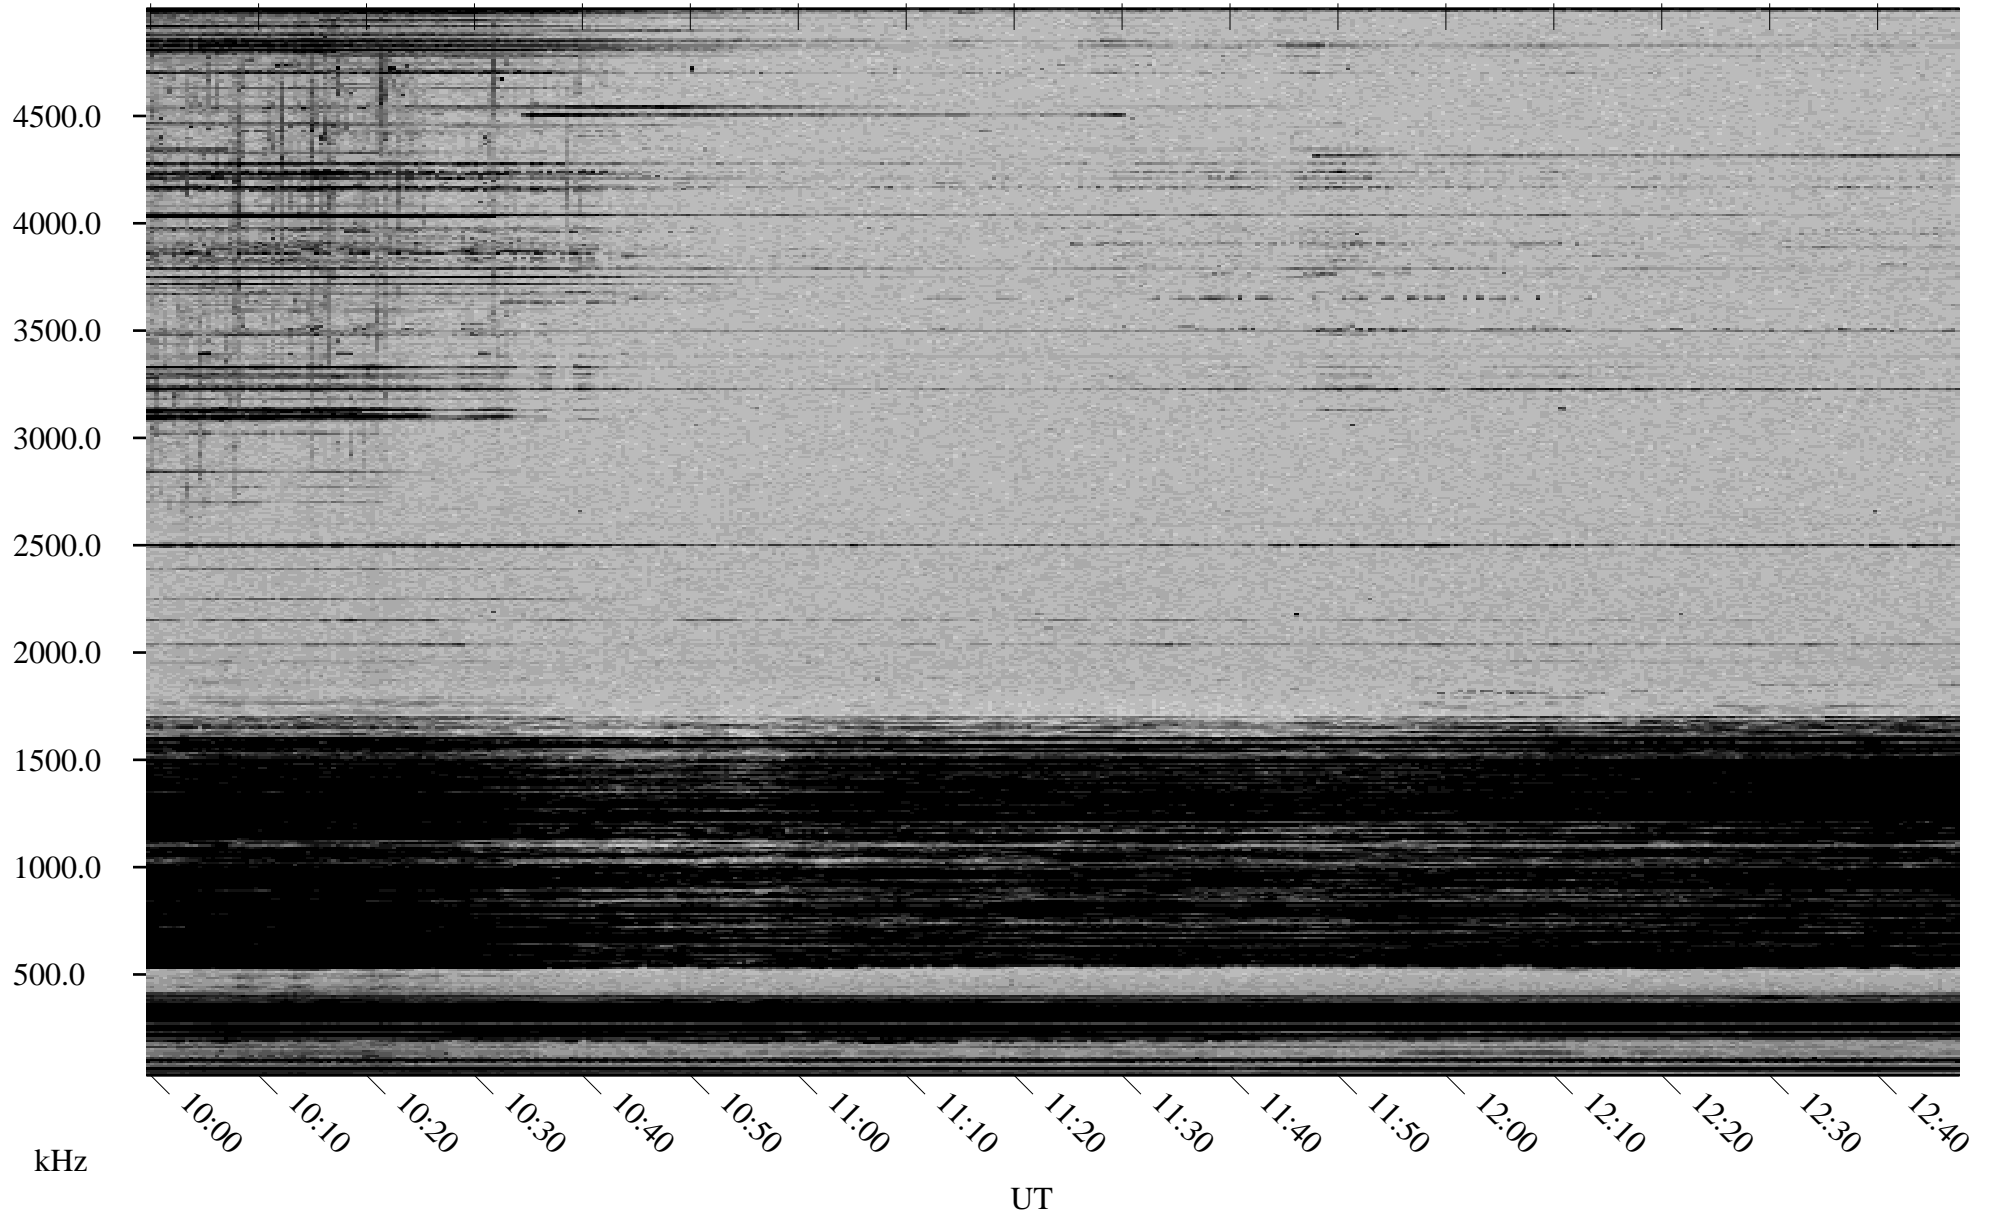

01/07/2000 Churchill, MTB

Linear Scale Black = 161 White = 15

ch000071.r00m max_12

Page 1

01/07/2000 Churchill, MTB

Linear Scale Black = 161 White = 15

ch000071.r00m max_12

Page 2

01/08/2000 Churchill, MTB

Linear Scale Black = 161 White = 15

ch000071.r00m max_12

Page 3

01/08/2000 Churchill, MTB

Linear Scale Black = 161 White = 15

ch000071.r00m max_12

Page 4

01/08/2000 Churchill, MTB

Linear Scale Black = 161 White = 15

ch000071.r00m max_12

Page 5

01/08/2000 Churchill, MTB

Linear Scale Black = 161 White = 15

ch000071.r00m max_12

Page 6

01/08/2000 Churchill, MTB

Linear Scale Black = 161 White = 15

ch000071.r00m max_12

Page 7

01/08/2000 Churchill, MTB

Linear Scale Black = 161 White = 15

ch000071.r00m max_12