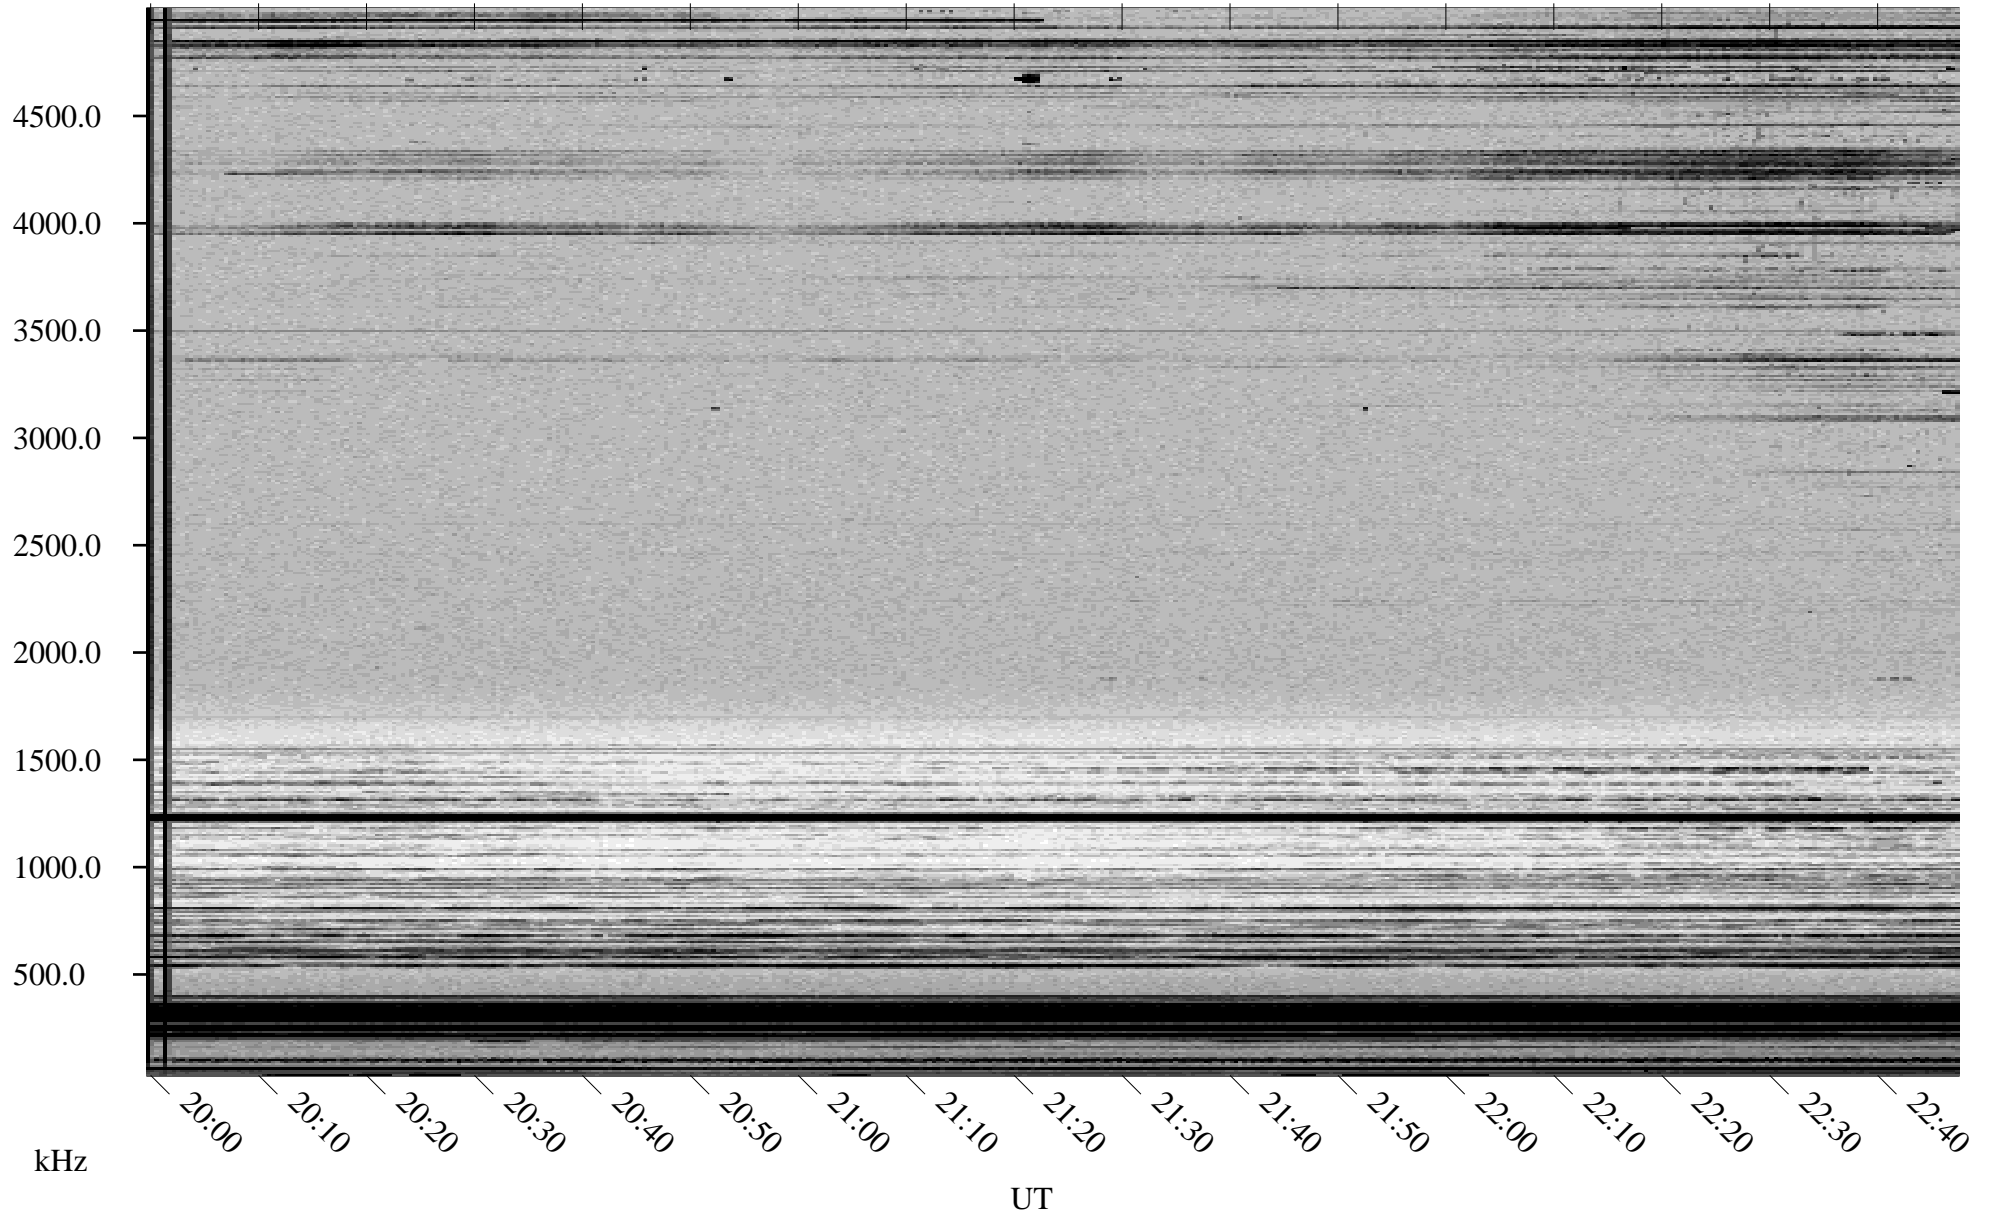

01/07/2000 Churchill, MTB

Linear Scale Black = 161 White = 15

ch000071.r00m max_12

Page 1

01/07/2000 Churchill, MTB

Linear Scale Black = 161 White = 15

ch000071.r00m max_12

Page 2

01/08/2000 Churchill, MTB

Linear Scale Black = 161 White = 15

ch000071.r00m max_12

Page 3

01/08/2000 Churchill, MTB

Linear Scale Black = 161 White = 15

ch000071.r00m max_12

Page 4

01/08/2000 Churchill, MTB

Linear Scale Black = 161 White = 15

ch000071.r00m max_12

Page 5

01/08/2000 Churchill, MTB

Linear Scale Black = 161 White = 15

ch000071.r00m max_12

Page 6

01/08/2000 Churchill, MTB

Linear Scale Black = 161 White = 15

ch000071.r00m max_12

Page 7

01/08/2000 Churchill, MTB

Linear Scale Black = 161 White = 15

ch000071.r00m max_12