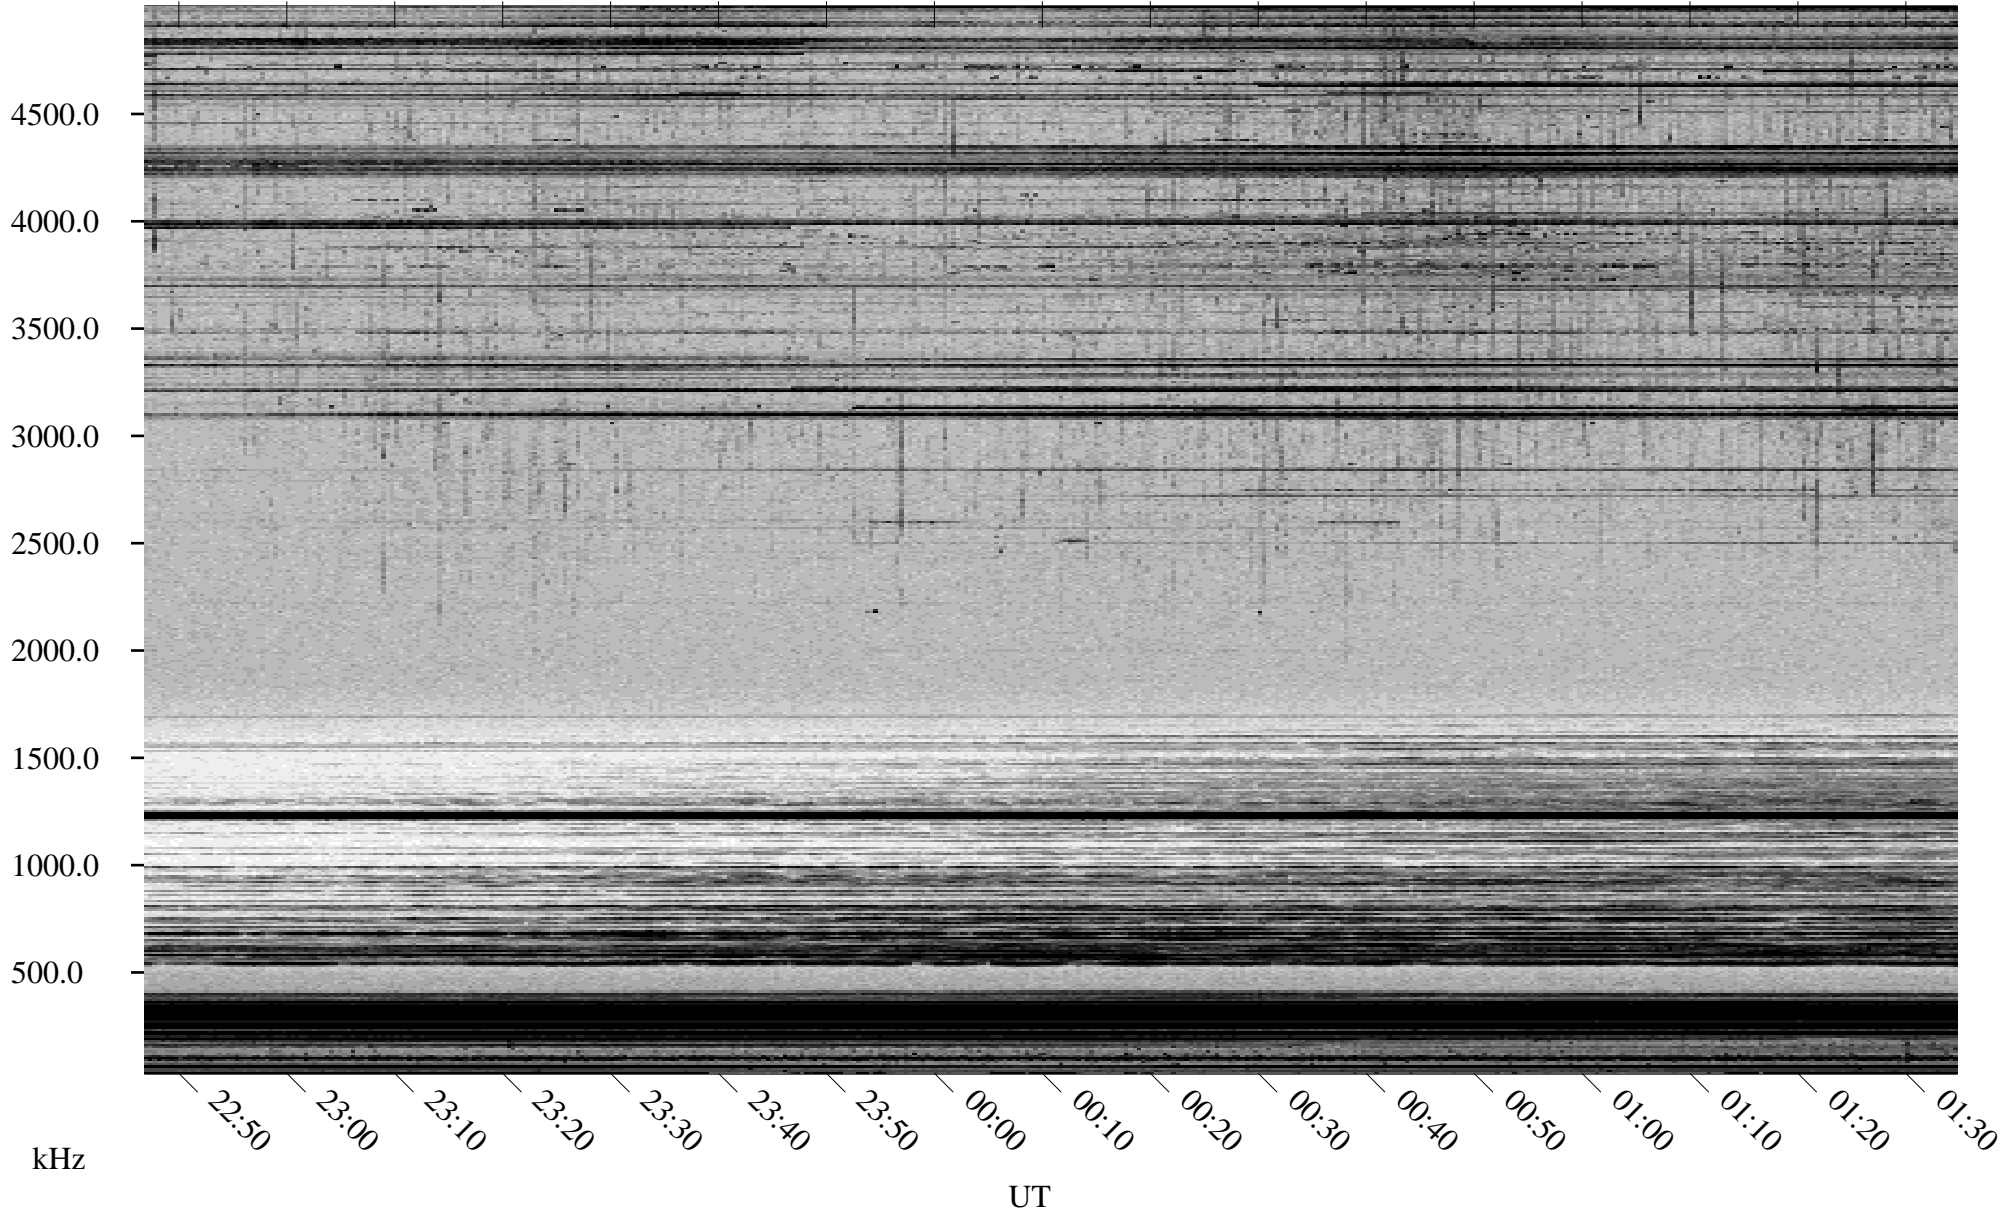

01/20/2000 Churchill, MTB

Linear Scale Black = 161 White = 15

ch00020l.r00m max_12

Page 1

01/20/2000 Churchill, MTB

Linear Scale Black = 161 White = 15

ch00020l.r00m max_12

Page 2

01/21/2000 Churchill, MTB

Linear Scale Black = 161 White = 15

ch00020l.r00m max_12

Page 3

01/21/2000 Churchill, MTB

Linear Scale Black = 161 White = 15

ch00020l.r00m max_12

Page 4

01/21/2000 Churchill, MTB

Linear Scale Black = 161 White = 15

ch00020l.r00m max_12

01/21/2000 Churchill, MTB

Linear Scale Black = 161 White = 15

ch00020l.r00m max_12

Page 6

01/21/2000 Churchill, MTB

Linear Scale Black = 161 White = 15

ch00020l.r00m max_12

Page 7

01/21/2000 Churchill, MTB

Linear Scale Black = 161 White = 15

ch00020l.r00m max_12