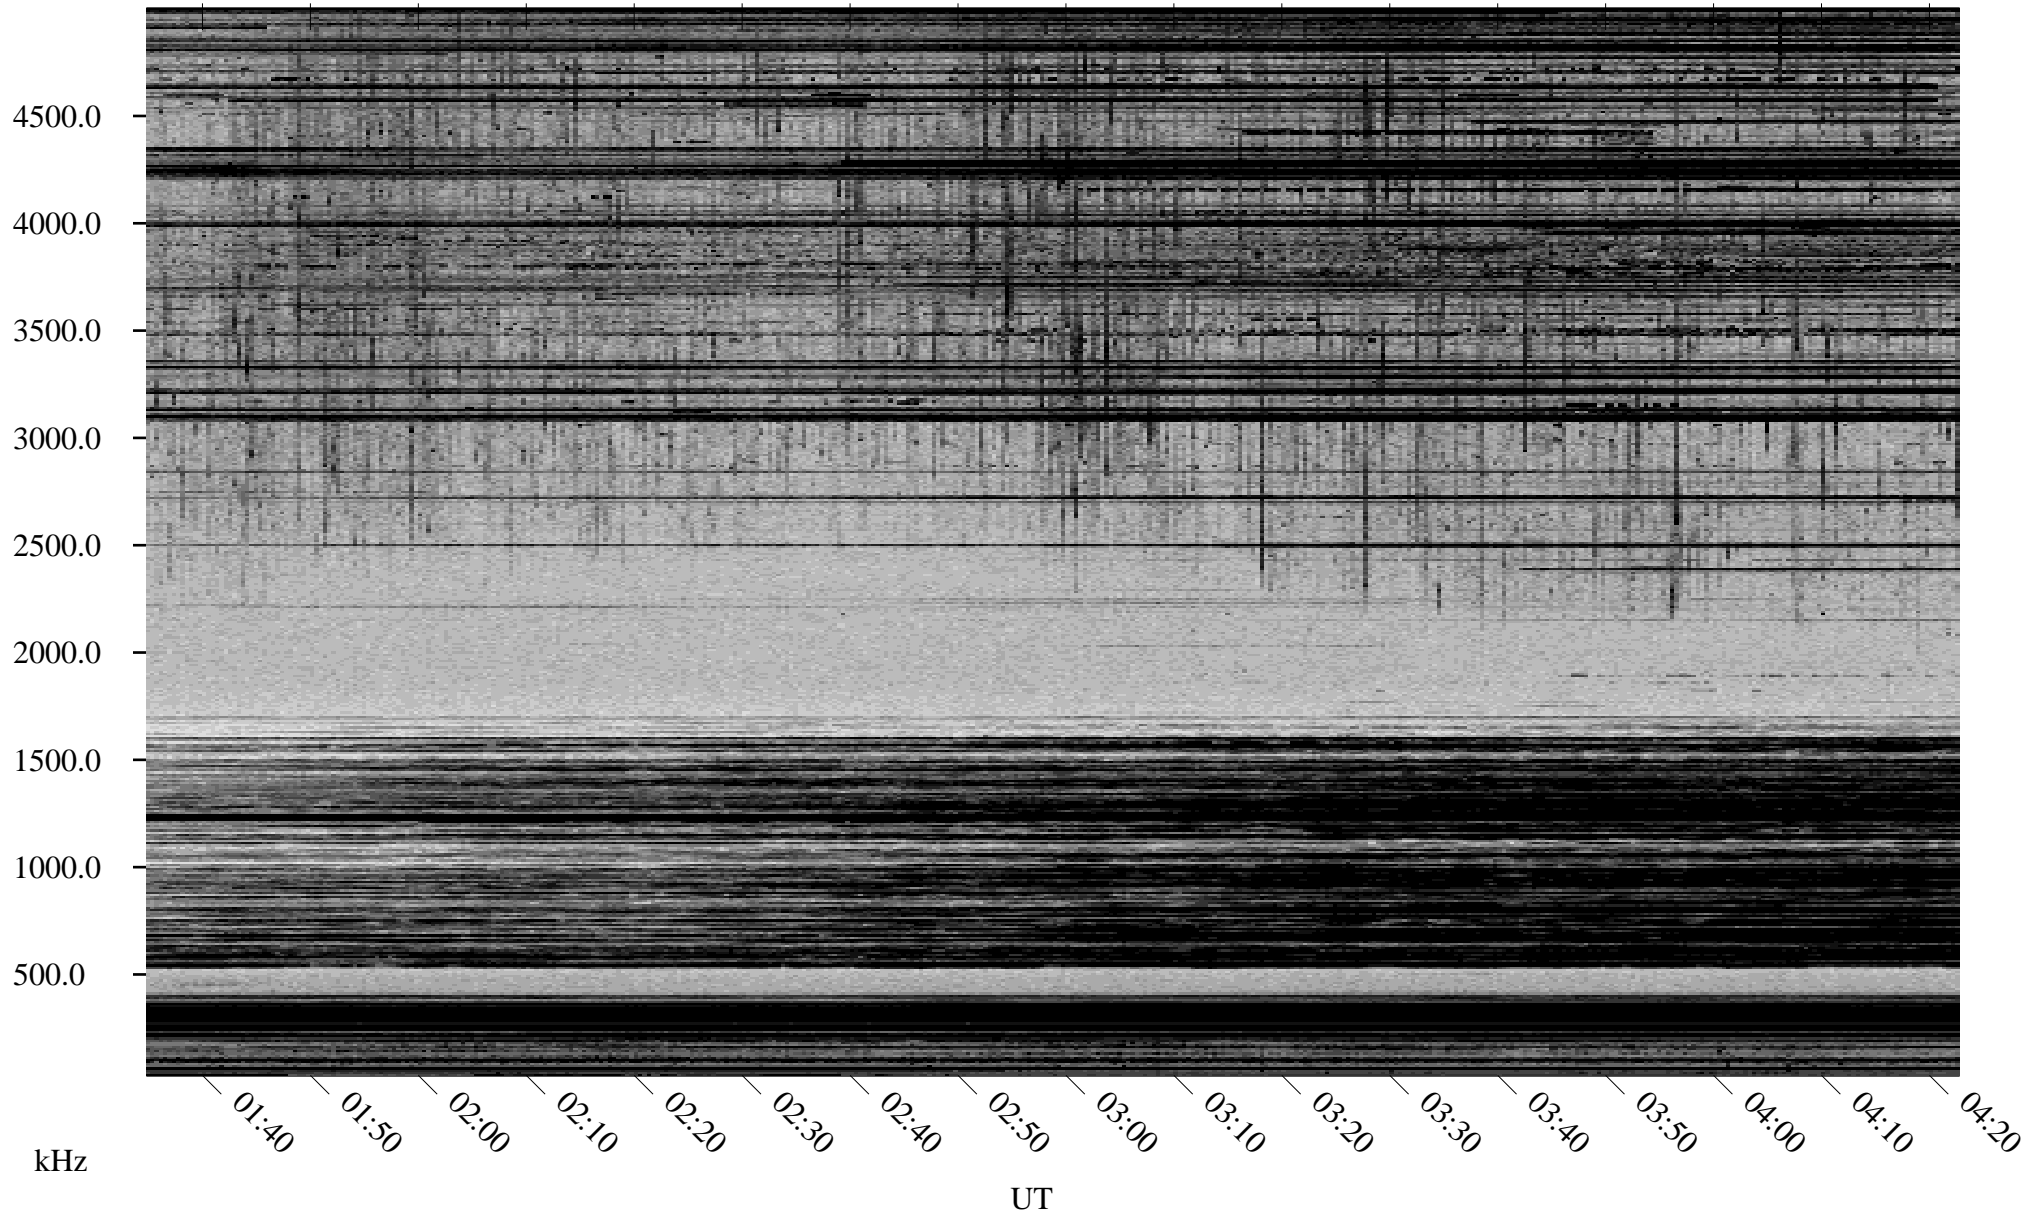

01/20/2000 Churchill, MTB

Linear Scale Black = 161 White = 15

ch00020l.r00m max_12

Page 1

01/20/2000 Churchill, MTB

Linear Scale Black = 161 White = 15

ch00020l.r00m max_12

Page 2

01/21/2000 Churchill, MTB

Linear Scale Black = 161 White = 15

ch00020l.r00m max_12

Page 3

01/21/2000 Churchill, MTB

Linear Scale Black = 161 White = 15

ch00020l.r00m max_12

Page 4

01/21/2000 Churchill, MTB

Linear Scale Black = 161 White = 15

ch00020l.r00m max_12

01/21/2000 Churchill, MTB

Linear Scale Black = 161 White = 15

ch00020l.r00m max_12

Page 6

01/21/2000 Churchill, MTB

Linear Scale Black = 161 White = 15

ch00020l.r00m max_12

Page 7

01/21/2000 Churchill, MTB

Linear Scale Black = 161 White = 15

ch00020l.r00m max_12