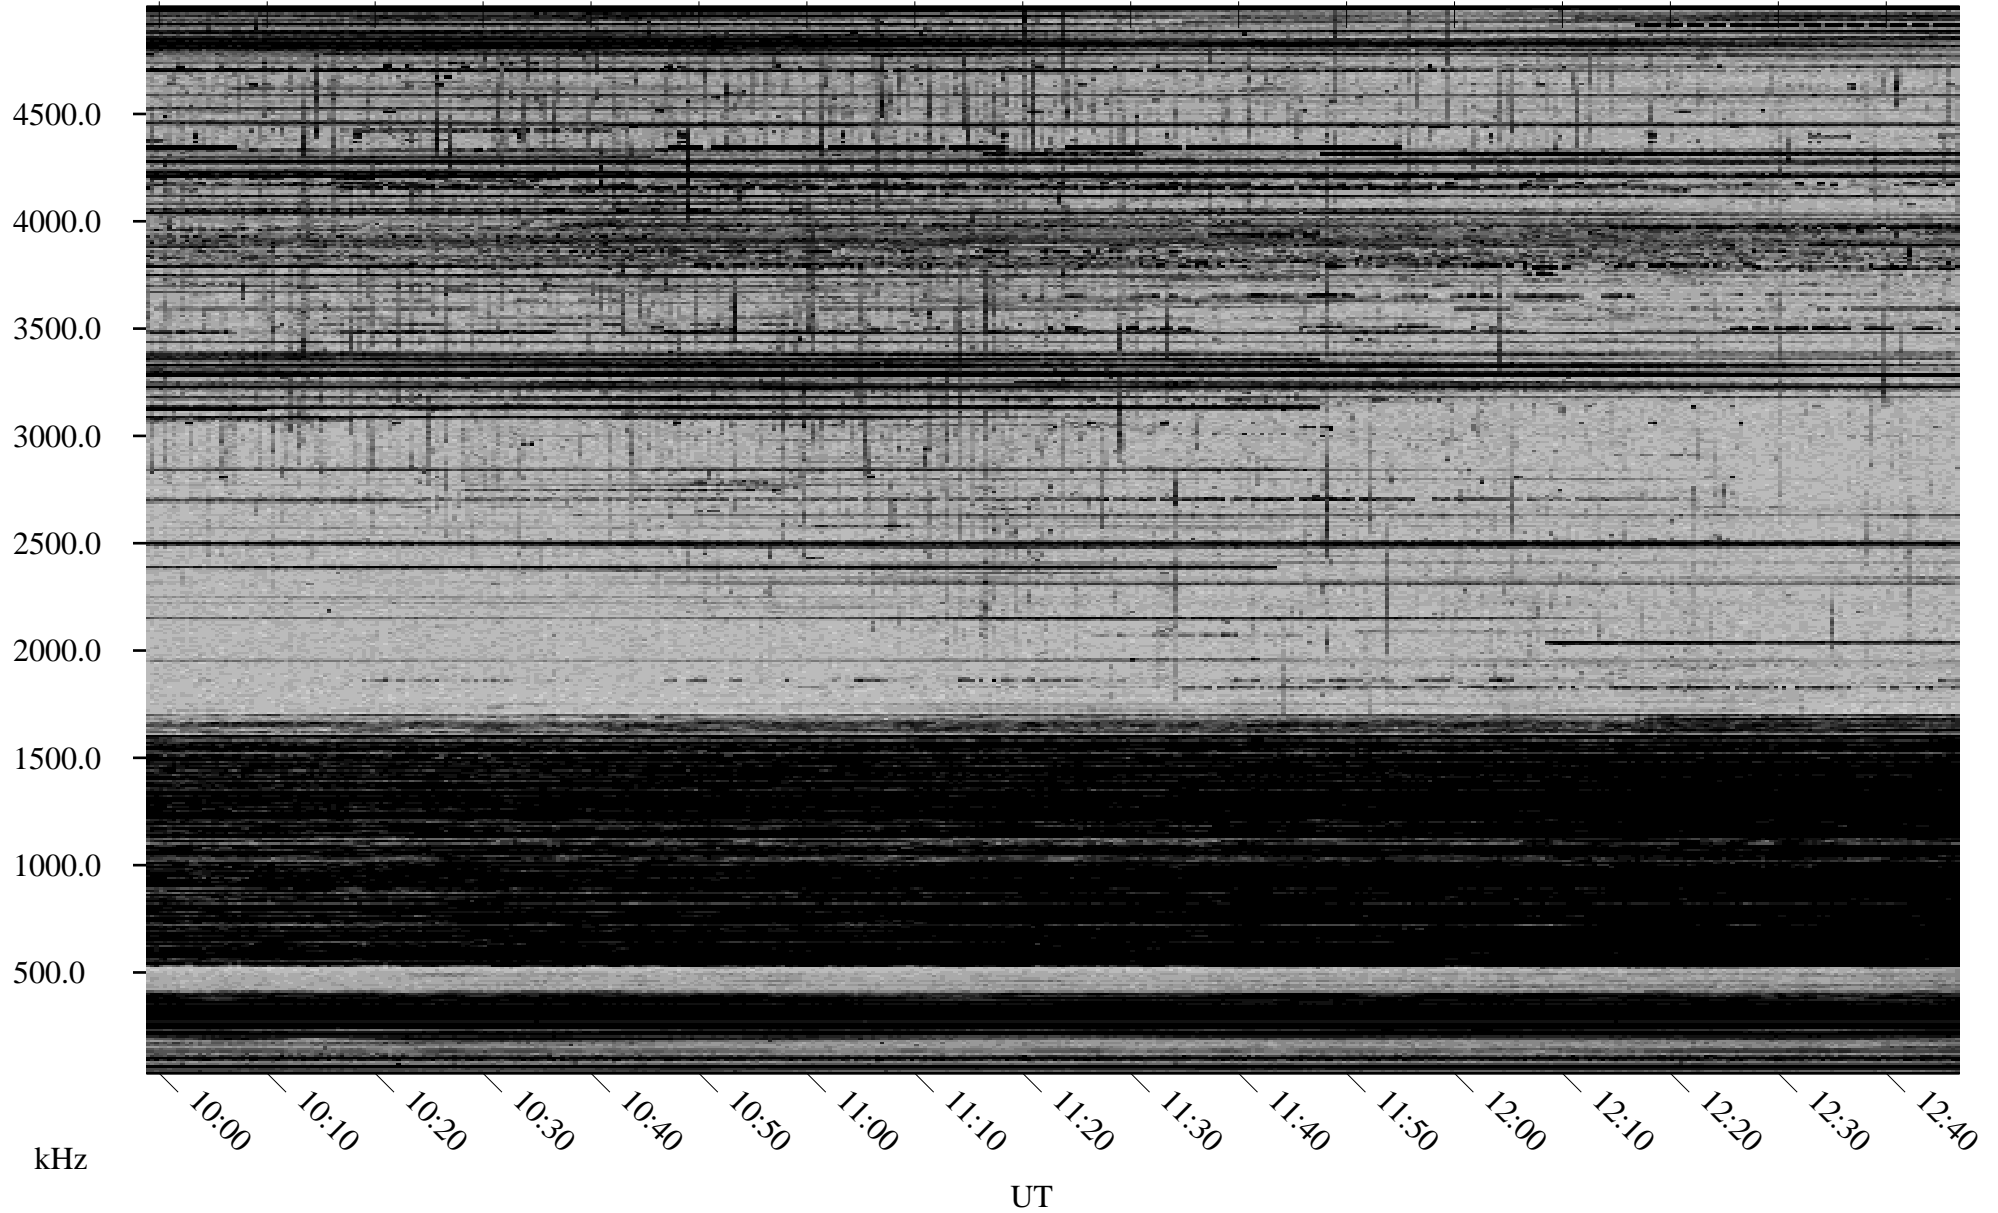

01/20/2000 Churchill, MTB

Linear Scale Black = 161 White = 15

ch00020l.r00m max_12

Page 1

01/20/2000 Churchill, MTB

Linear Scale Black = 161 White = 15

ch00020l.r00m max_12

Page 2

01/21/2000 Churchill, MTB

Linear Scale Black = 161 White = 15

ch00020l.r00m max_12

Page 3

01/21/2000 Churchill, MTB

Linear Scale Black = 161 White = 15

ch00020l.r00m max_12

Page 4

01/21/2000 Churchill, MTB

Linear Scale Black = 161 White = 15

ch00020l.r00m max_12

01/21/2000 Churchill, MTB

Linear Scale Black = 161 White = 15

ch00020l.r00m max_12

Page 6

01/21/2000 Churchill, MTB

Linear Scale Black = 161 White = 15

ch00020l.r00m max_12

Page 7

01/21/2000 Churchill, MTB

Linear Scale Black = 161 White = 15

ch00020l.r00m max_12