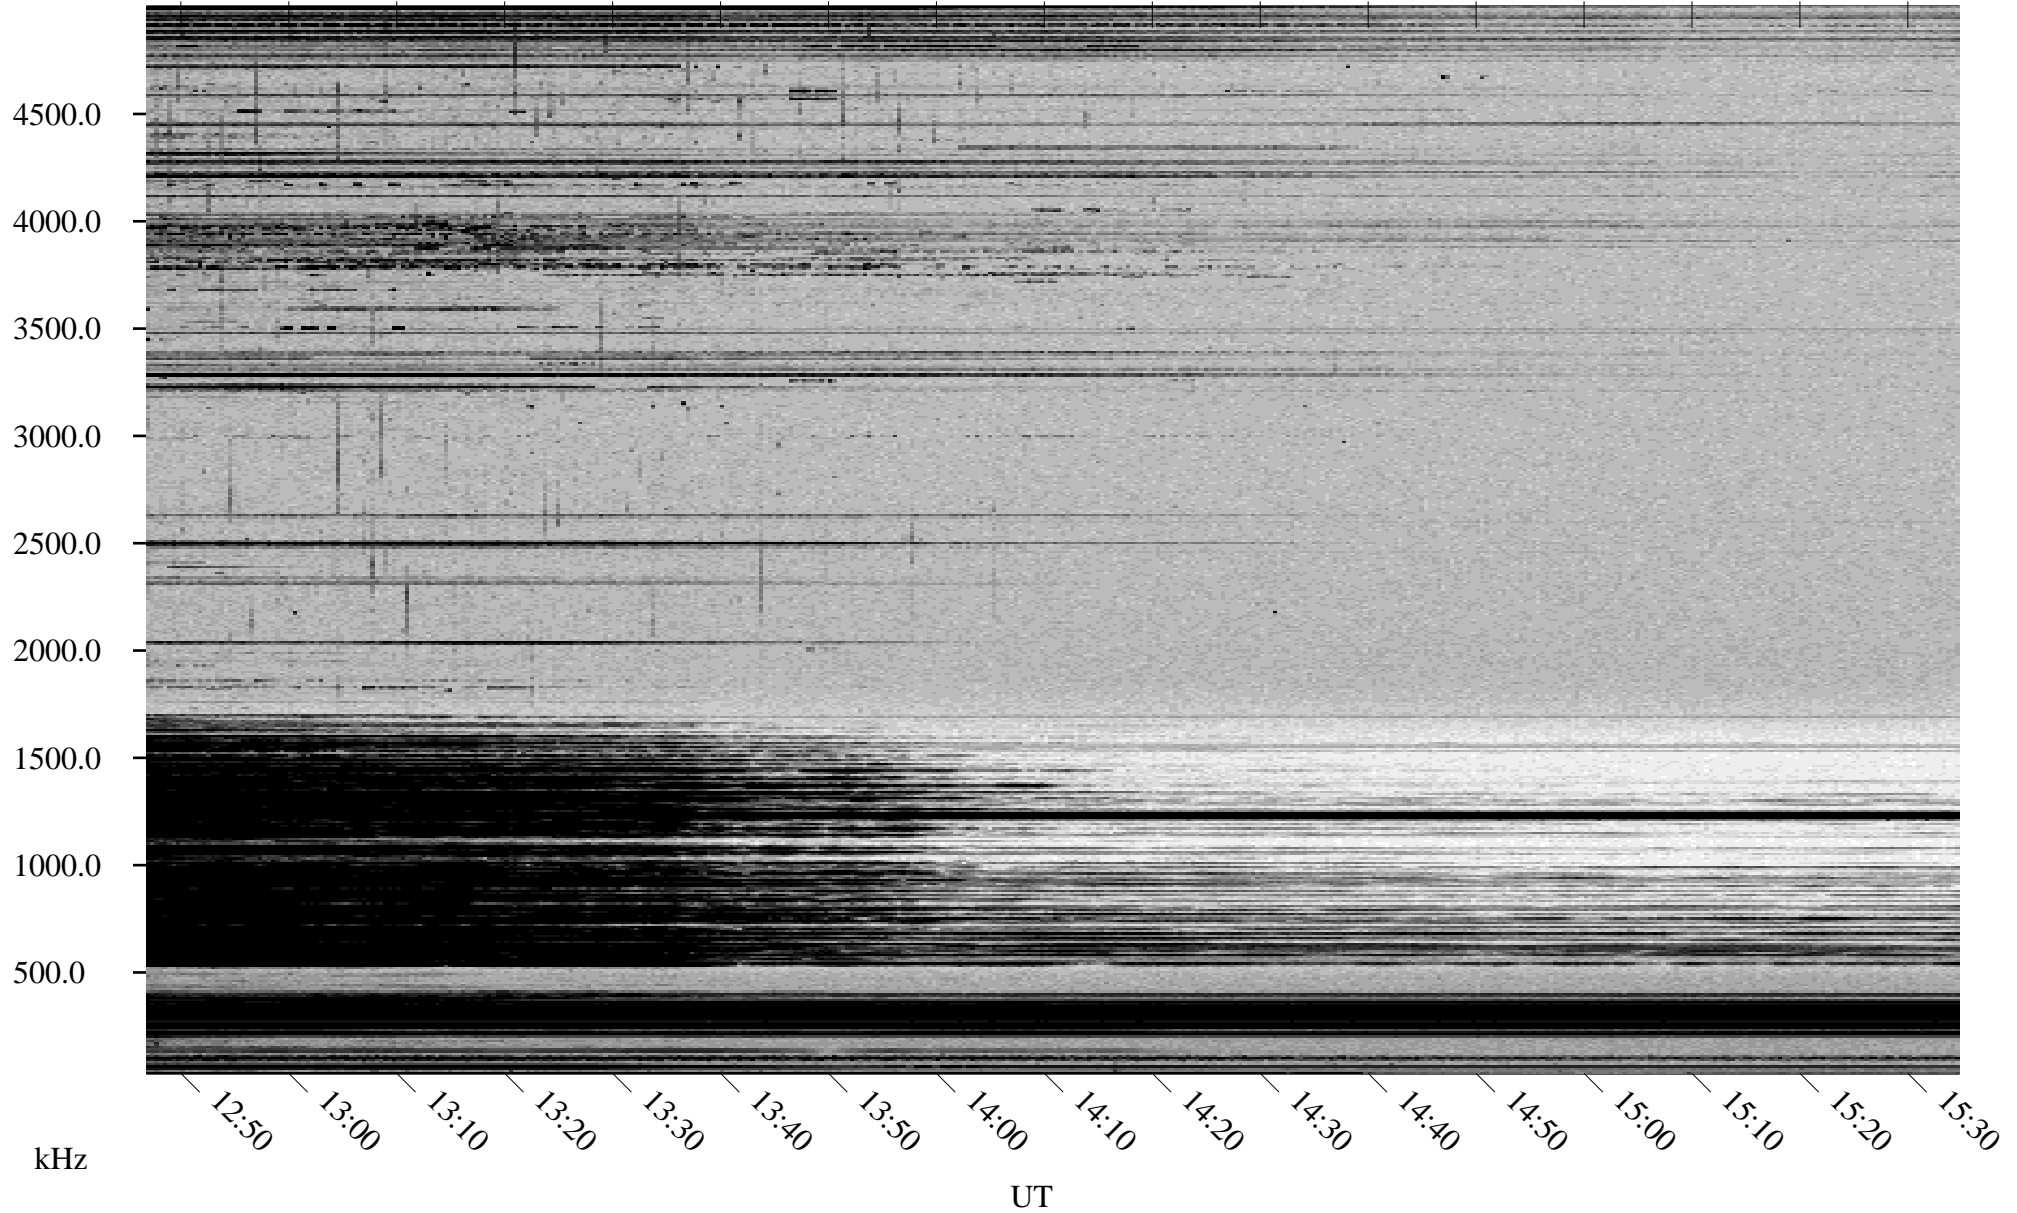

01/20/2000 Churchill, MTB

Linear Scale Black = 161 White = 15

ch00020l.r00m max_12

Page 1

01/20/2000 Churchill, MTB

Linear Scale Black = 161 White = 15

ch00020l.r00m max_12

Page 2

01/21/2000 Churchill, MTB

Linear Scale Black = 161 White = 15

ch00020l.r00m max_12

Page 3

01/21/2000 Churchill, MTB

Linear Scale Black = 161 White = 15

ch00020l.r00m max_12

Page 4

01/21/2000 Churchill, MTB

Linear Scale Black = 161 White = 15

ch00020l.r00m max_12

01/21/2000 Churchill, MTB

Linear Scale Black = 161 White = 15

ch00020l.r00m max_12

Page 6

01/21/2000 Churchill, MTB

Linear Scale Black = 161 White = 15

ch00020l.r00m max_12

Page 7

01/21/2000 Churchill, MTB

Linear Scale Black = 161 White = 15

ch00020l.r00m max_12