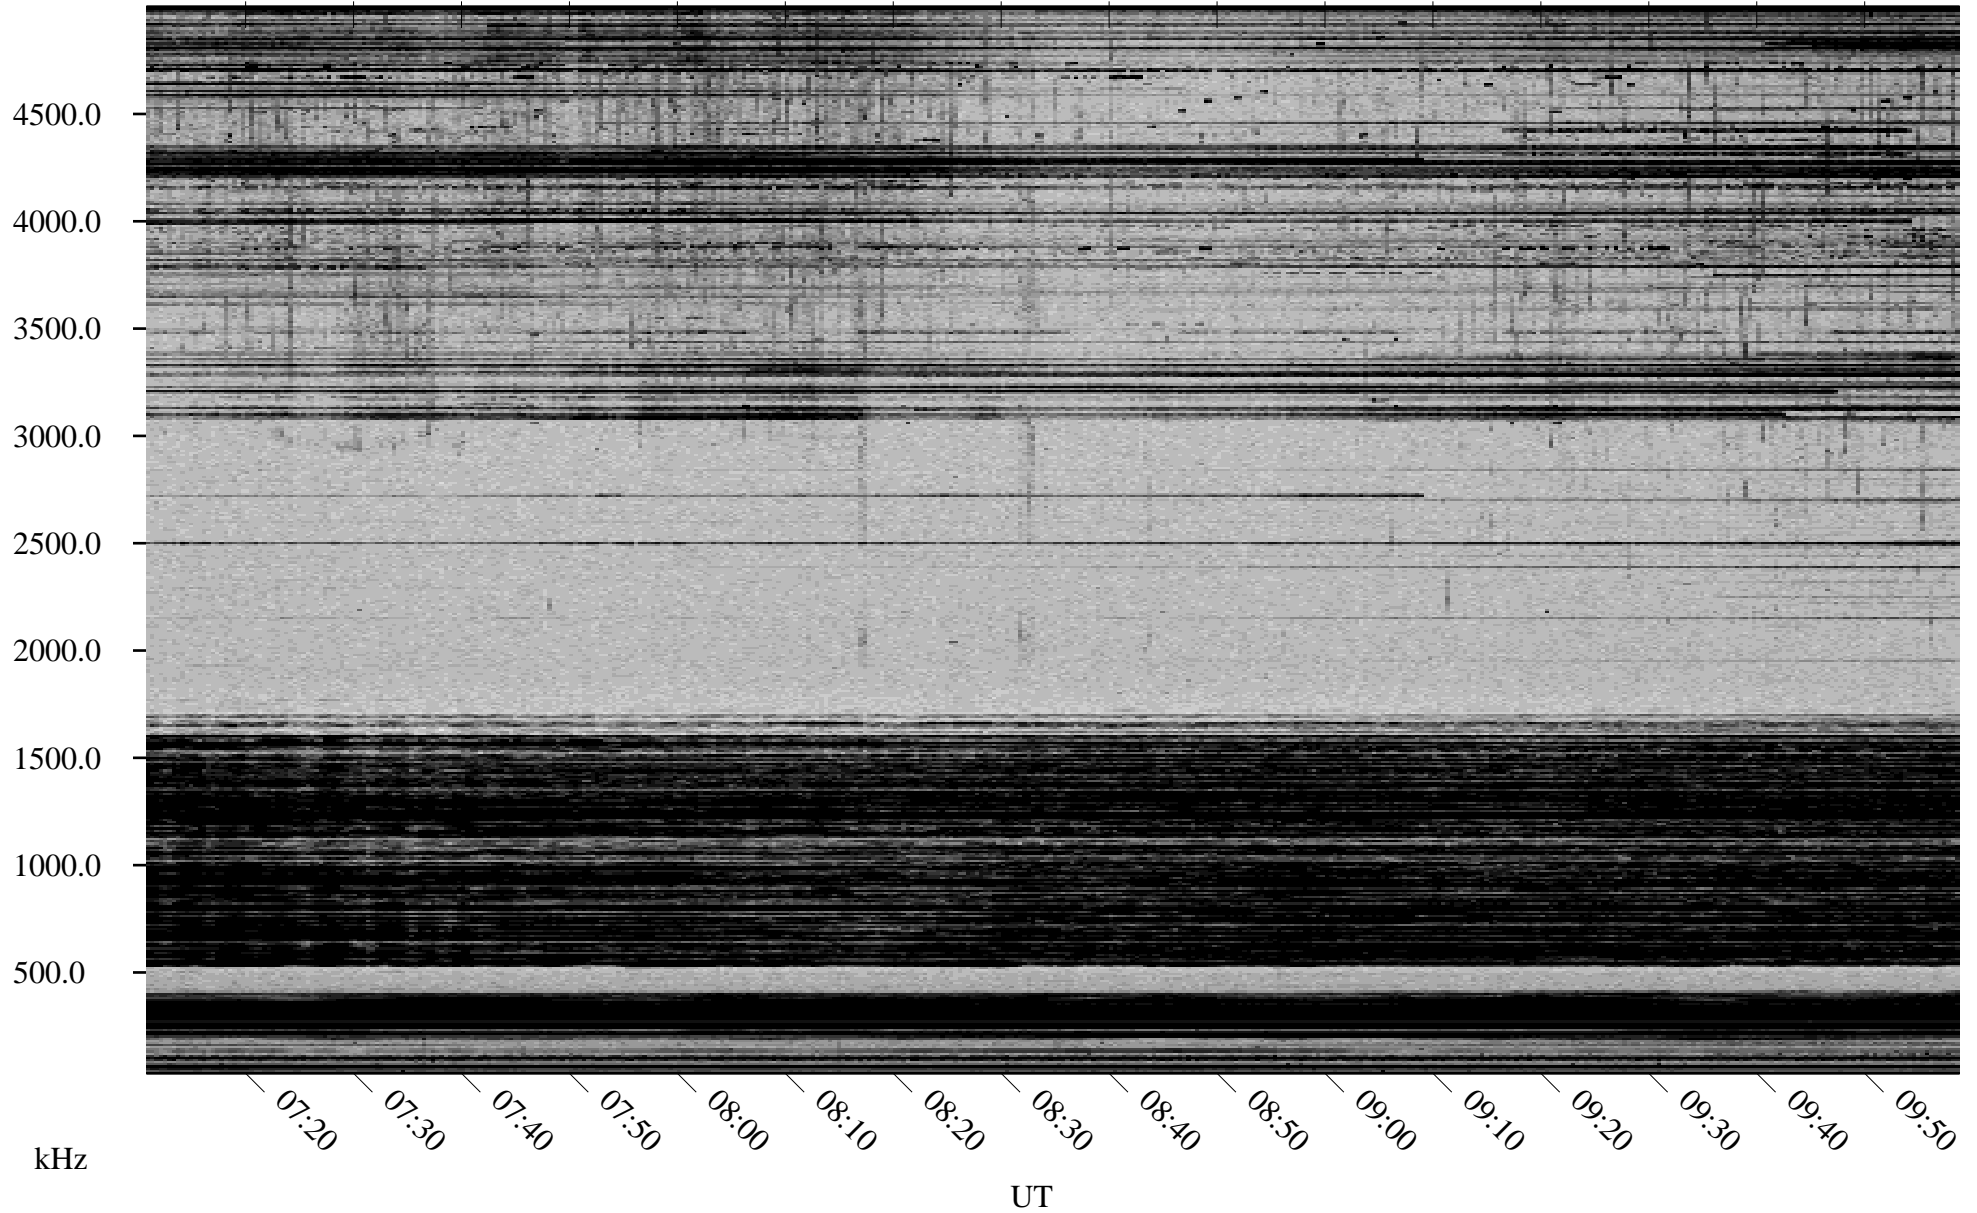

01/20/2000 Churchill, MTB

Linear Scale Black = 161 White = 15

ch00020l.r00m max_12

Page 1

01/20/2000 Churchill, MTB

Linear Scale Black = 161 White = 15

ch00020l.r00m max_12

Page 2

01/21/2000 Churchill, MTB

Linear Scale Black = 161 White = 15

ch00020l.r00m max_12

Page 3

01/21/2000 Churchill, MTB

Linear Scale Black = 161 White = 15

ch00020l.r00m max_12

Page 4

01/21/2000 Churchill, MTB

Linear Scale Black = 161 White = 15

ch00020l.r00m max_12

01/21/2000 Churchill, MTB

Linear Scale Black = 161 White = 15

ch00020l.r00m max_12

Page 6

01/21/2000 Churchill, MTB

Linear Scale Black = 161 White = 15

ch00020l.r00m max_12

Page 7

01/21/2000 Churchill, MTB

Linear Scale Black = 161 White = 15

ch00020l.r00m max_12