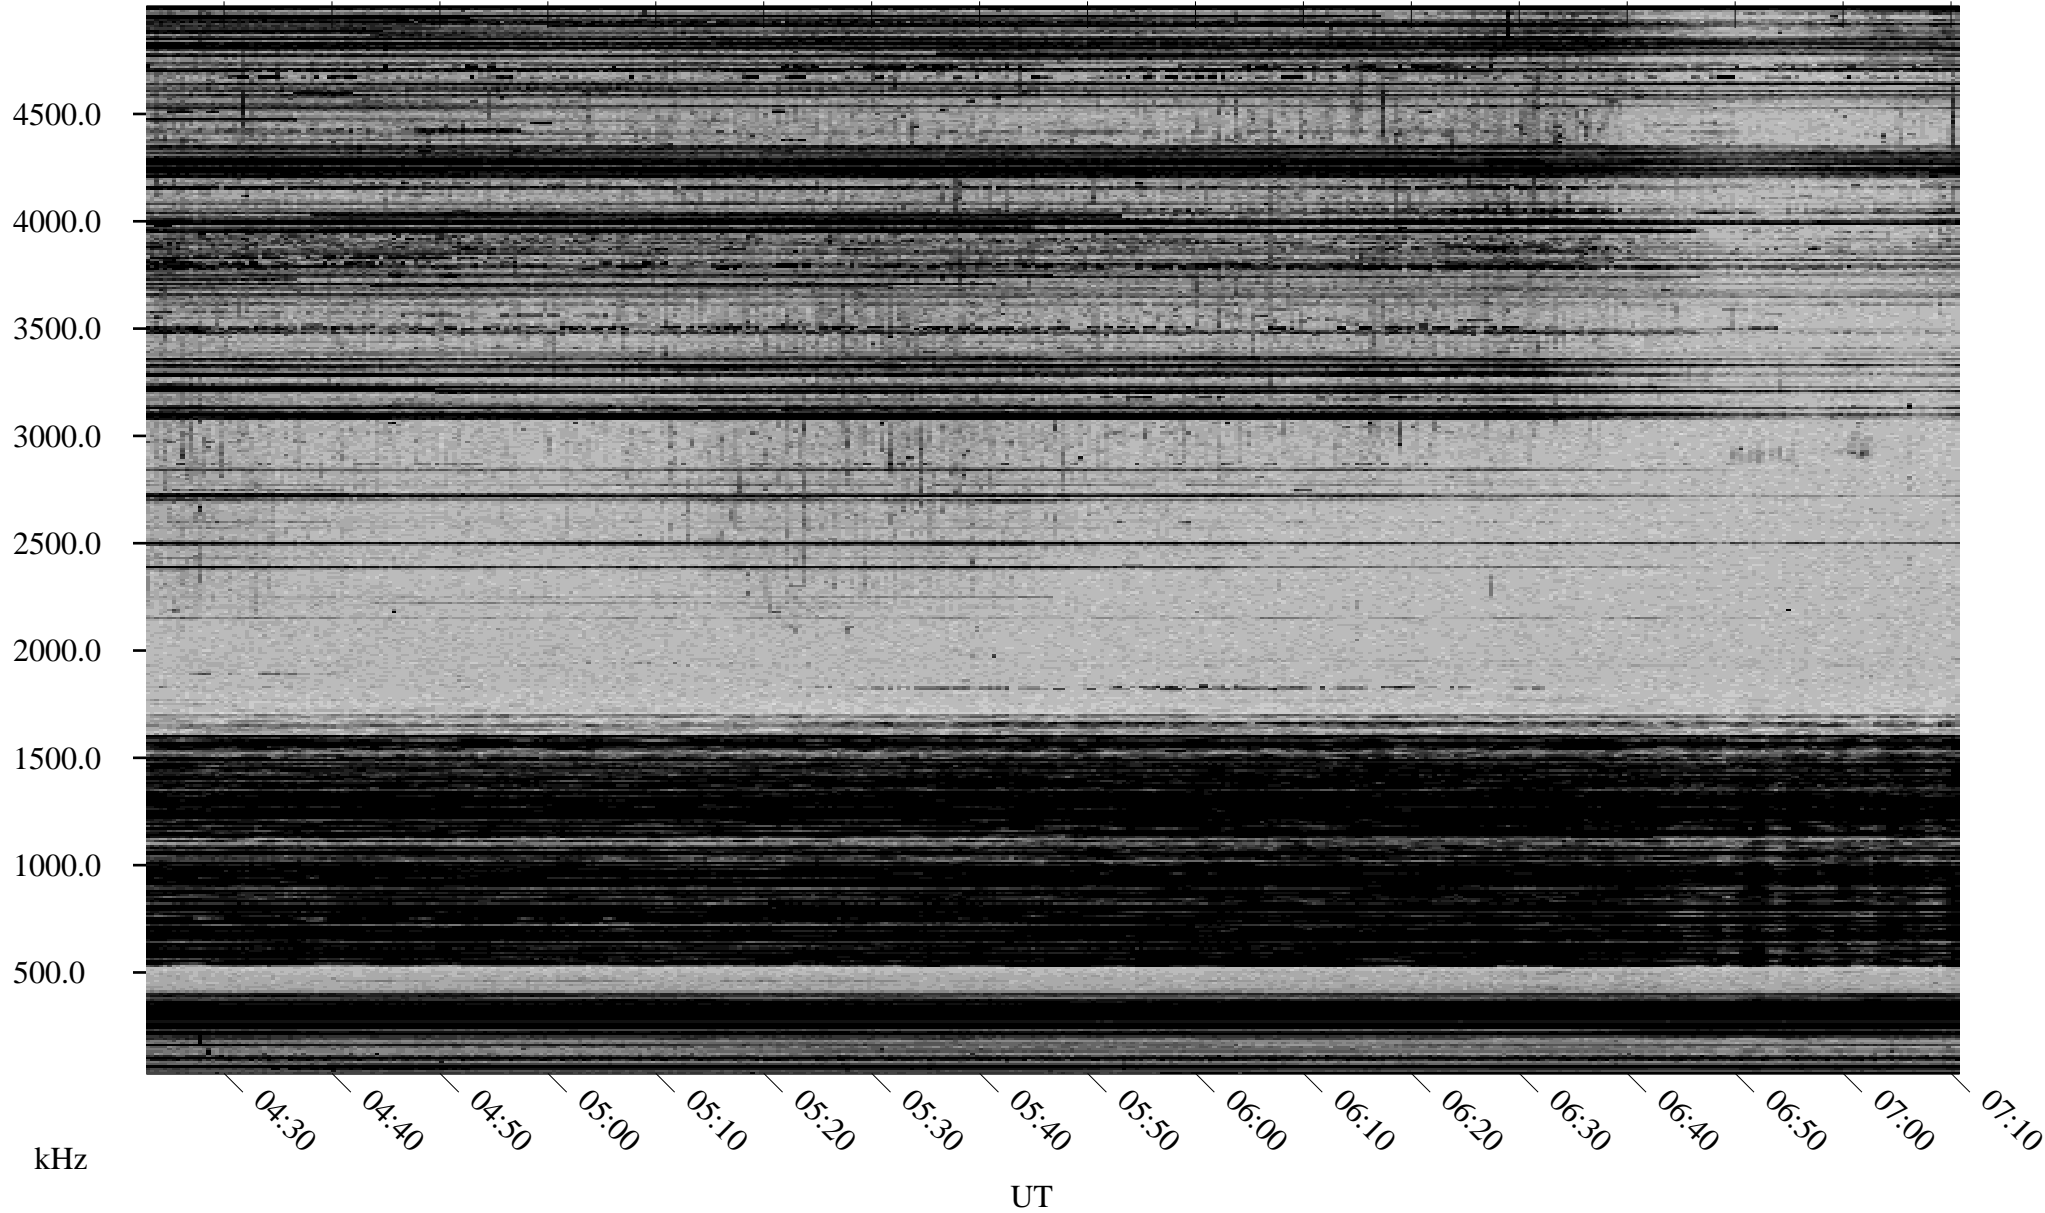

01/20/2000 Churchill, MTB

Linear Scale Black = 161 White = 15

ch00020l.r00m max_12

Page 1

01/20/2000 Churchill, MTB

Linear Scale Black = 161 White = 15

ch00020l.r00m max_12

Page 2

01/21/2000 Churchill, MTB

Linear Scale Black = 161 White = 15

ch00020l.r00m max_12

Page 3

01/21/2000 Churchill, MTB

Linear Scale Black = 161 White = 15

ch00020l.r00m max_12

Page 4

01/21/2000 Churchill, MTB

Linear Scale Black = 161 White = 15

ch00020l.r00m max_12

01/21/2000 Churchill, MTB

Linear Scale Black = 161 White = 15

ch00020l.r00m max_12

Page 6

01/21/2000 Churchill, MTB

Linear Scale Black = 161 White = 15

ch00020l.r00m max_12

Page 7

01/21/2000 Churchill, MTB

Linear Scale Black = 161 White = 15

ch00020l.r00m max_12