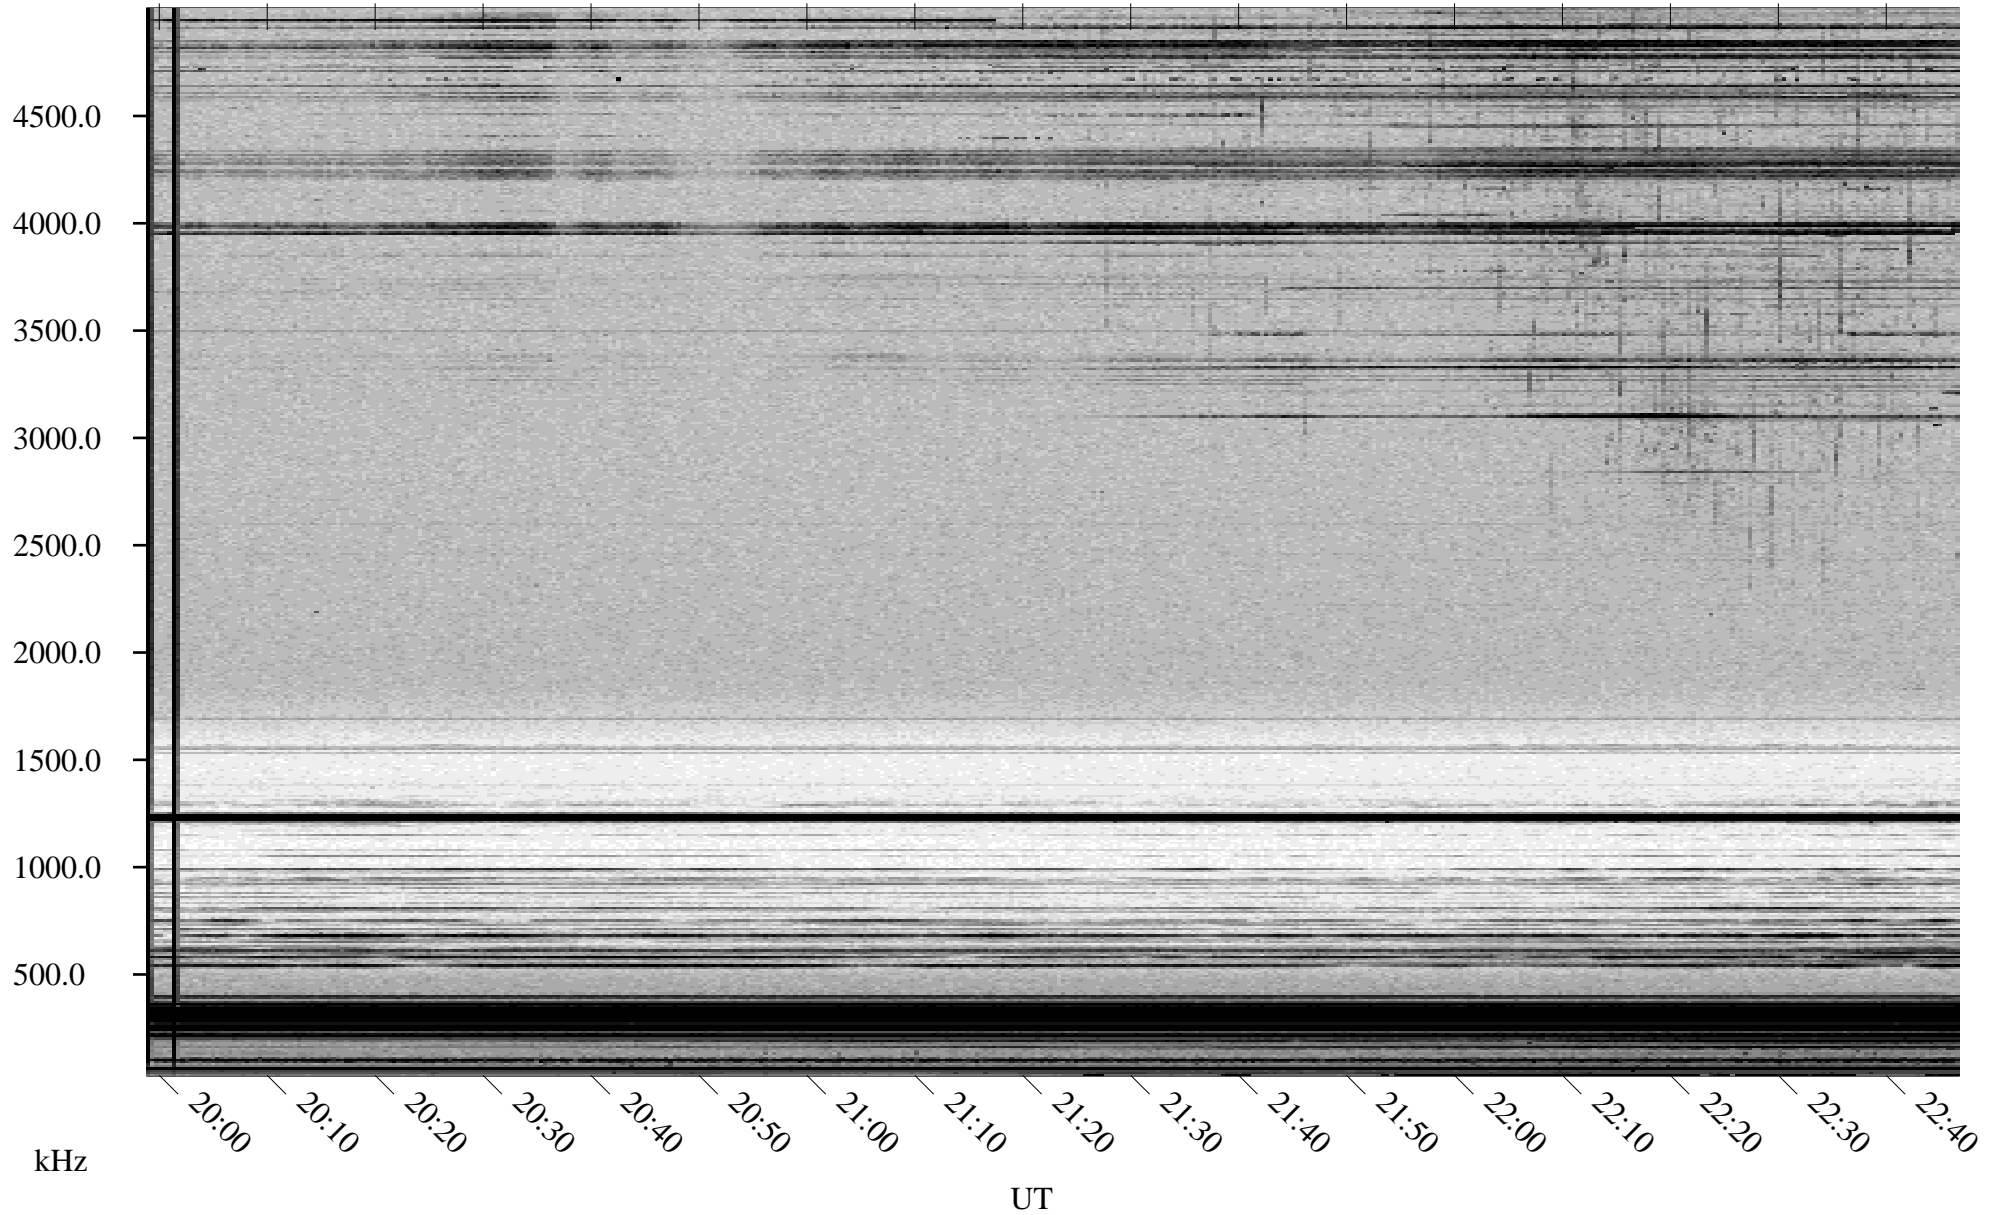

01/20/2000 Churchill, MTB

Linear Scale Black = 161 White = 15

ch00020l.r00m max_12

Page 1

01/20/2000 Churchill, MTB

Linear Scale Black = 161 White = 15

ch00020l.r00m max_12

Page 2

01/21/2000 Churchill, MTB

Linear Scale Black = 161 White = 15

ch00020l.r00m max_12

Page 3

01/21/2000 Churchill, MTB

Linear Scale Black = 161 White = 15

ch00020l.r00m max_12

Page 4

01/21/2000 Churchill, MTB

Linear Scale Black = 161 White = 15

ch00020l.r00m max_12

01/21/2000 Churchill, MTB

Linear Scale Black = 161 White = 15

ch00020l.r00m max_12

Page 6

01/21/2000 Churchill, MTB

Linear Scale Black = 161 White = 15

ch00020l.r00m max_12

Page 7

01/21/2000 Churchill, MTB

Linear Scale Black = 161 White = 15

ch00020l.r00m max_12