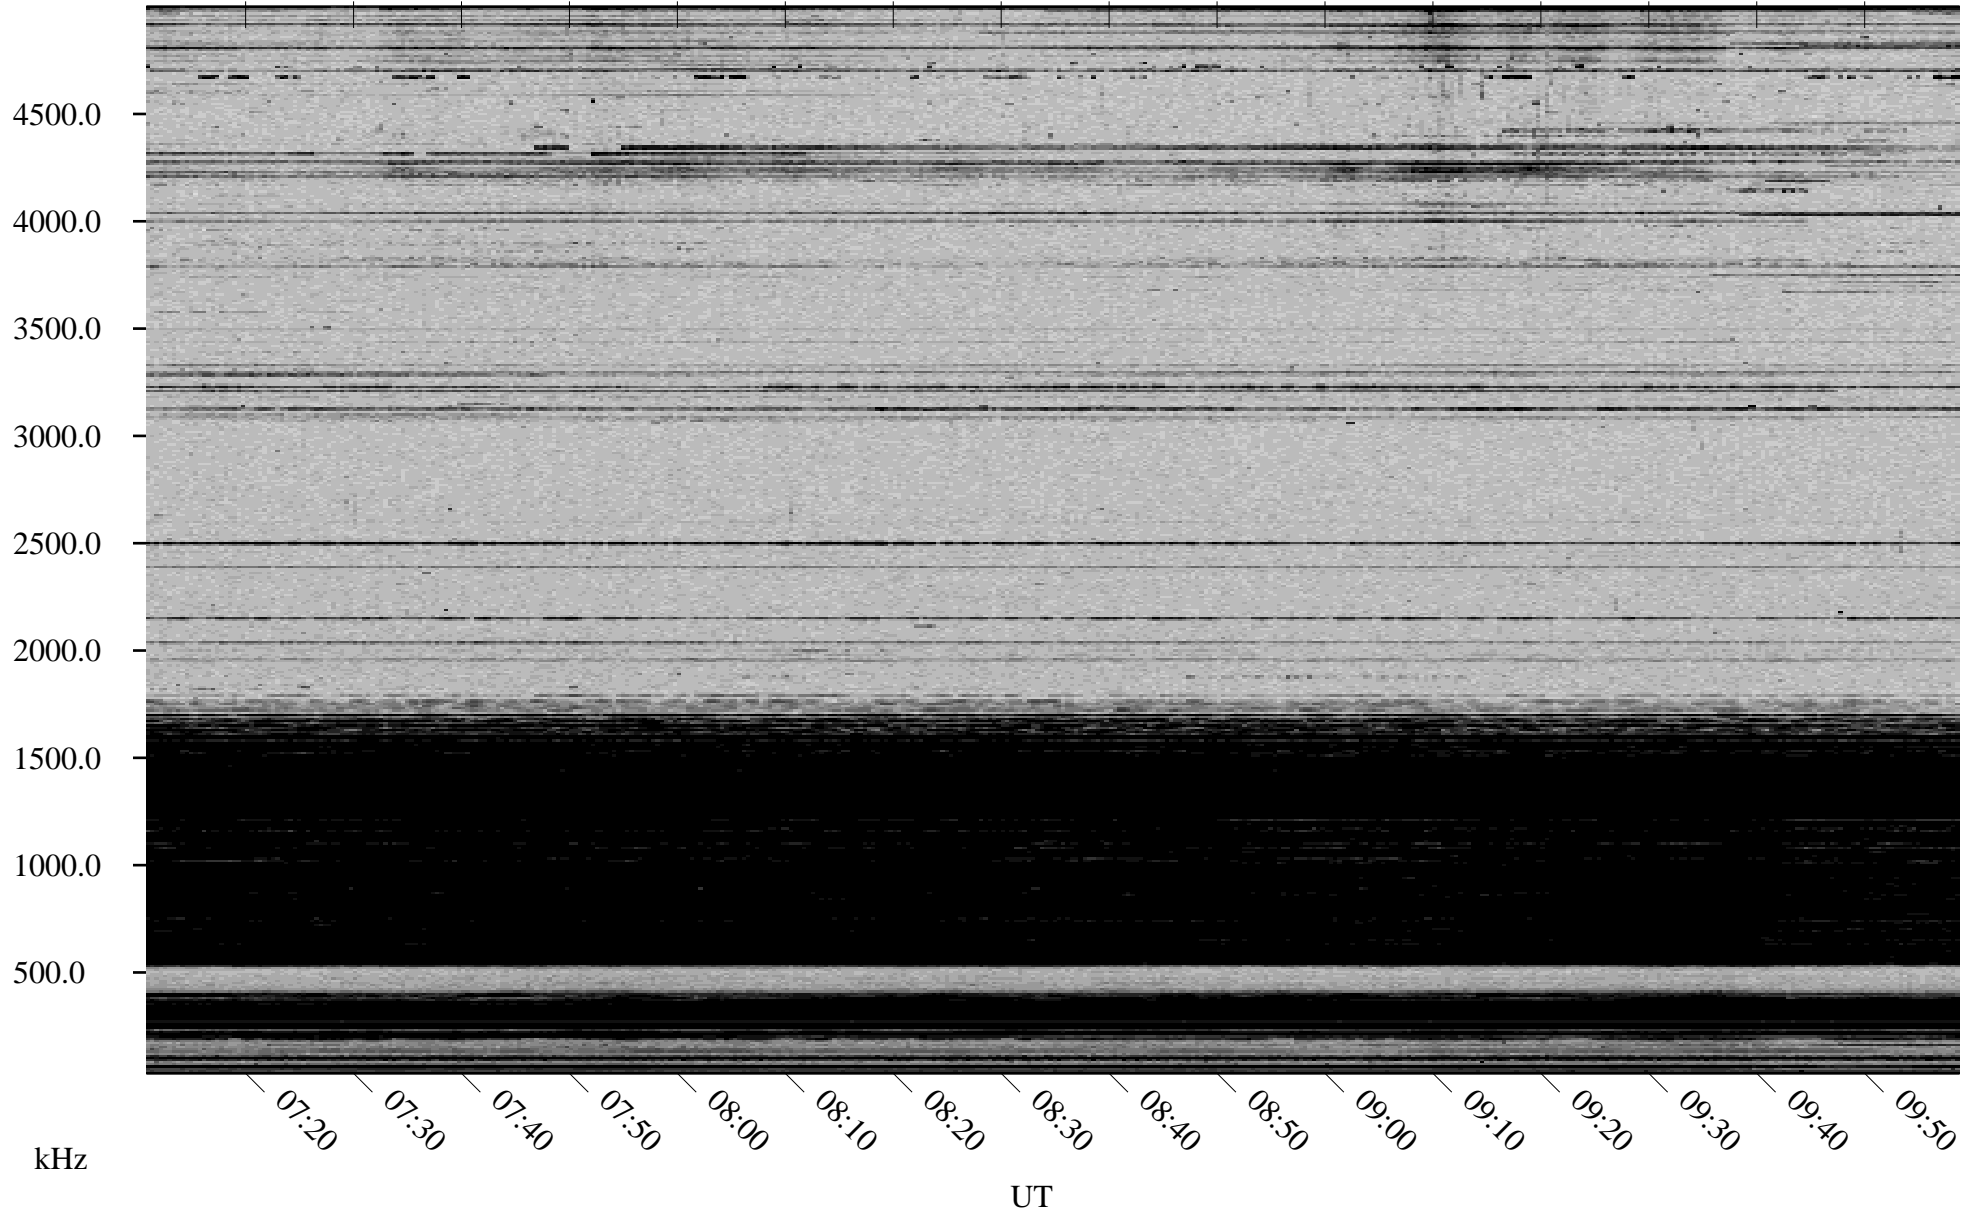

01/21/2000 Churchill, MTB

Linear Scale Black = 161 White = 15

ch000211.r03m max_12

Page 1

01/21/2000 Churchill, MTB

Linear Scale Black = 161 White = 15

ch000211.r03m max_12

Page 2

01/22/2000 Churchill, MTB

Linear Scale Black = 161 White = 15

ch000211.r03m max_12

Page 3

01/22/2000 Churchill, MTB

Linear Scale Black = 161 White = 15

ch000211.r03m max_12

Page 4

01/22/2000 Churchill, MTB

Linear Scale Black = 161 White = 15

ch000211.r03m max_12

Page 5

01/22/2000 Churchill, MTB

Linear Scale Black = 161 White = 15

ch000211.r03m max_12

Page 6

01/22/2000 Churchill, MTB

Linear Scale Black = 161 White = 15

ch000211.r03m max_12

Page 7

01/22/2000 Churchill, MTB

Linear Scale Black = 161 White = 15

ch000211.r03m max_12