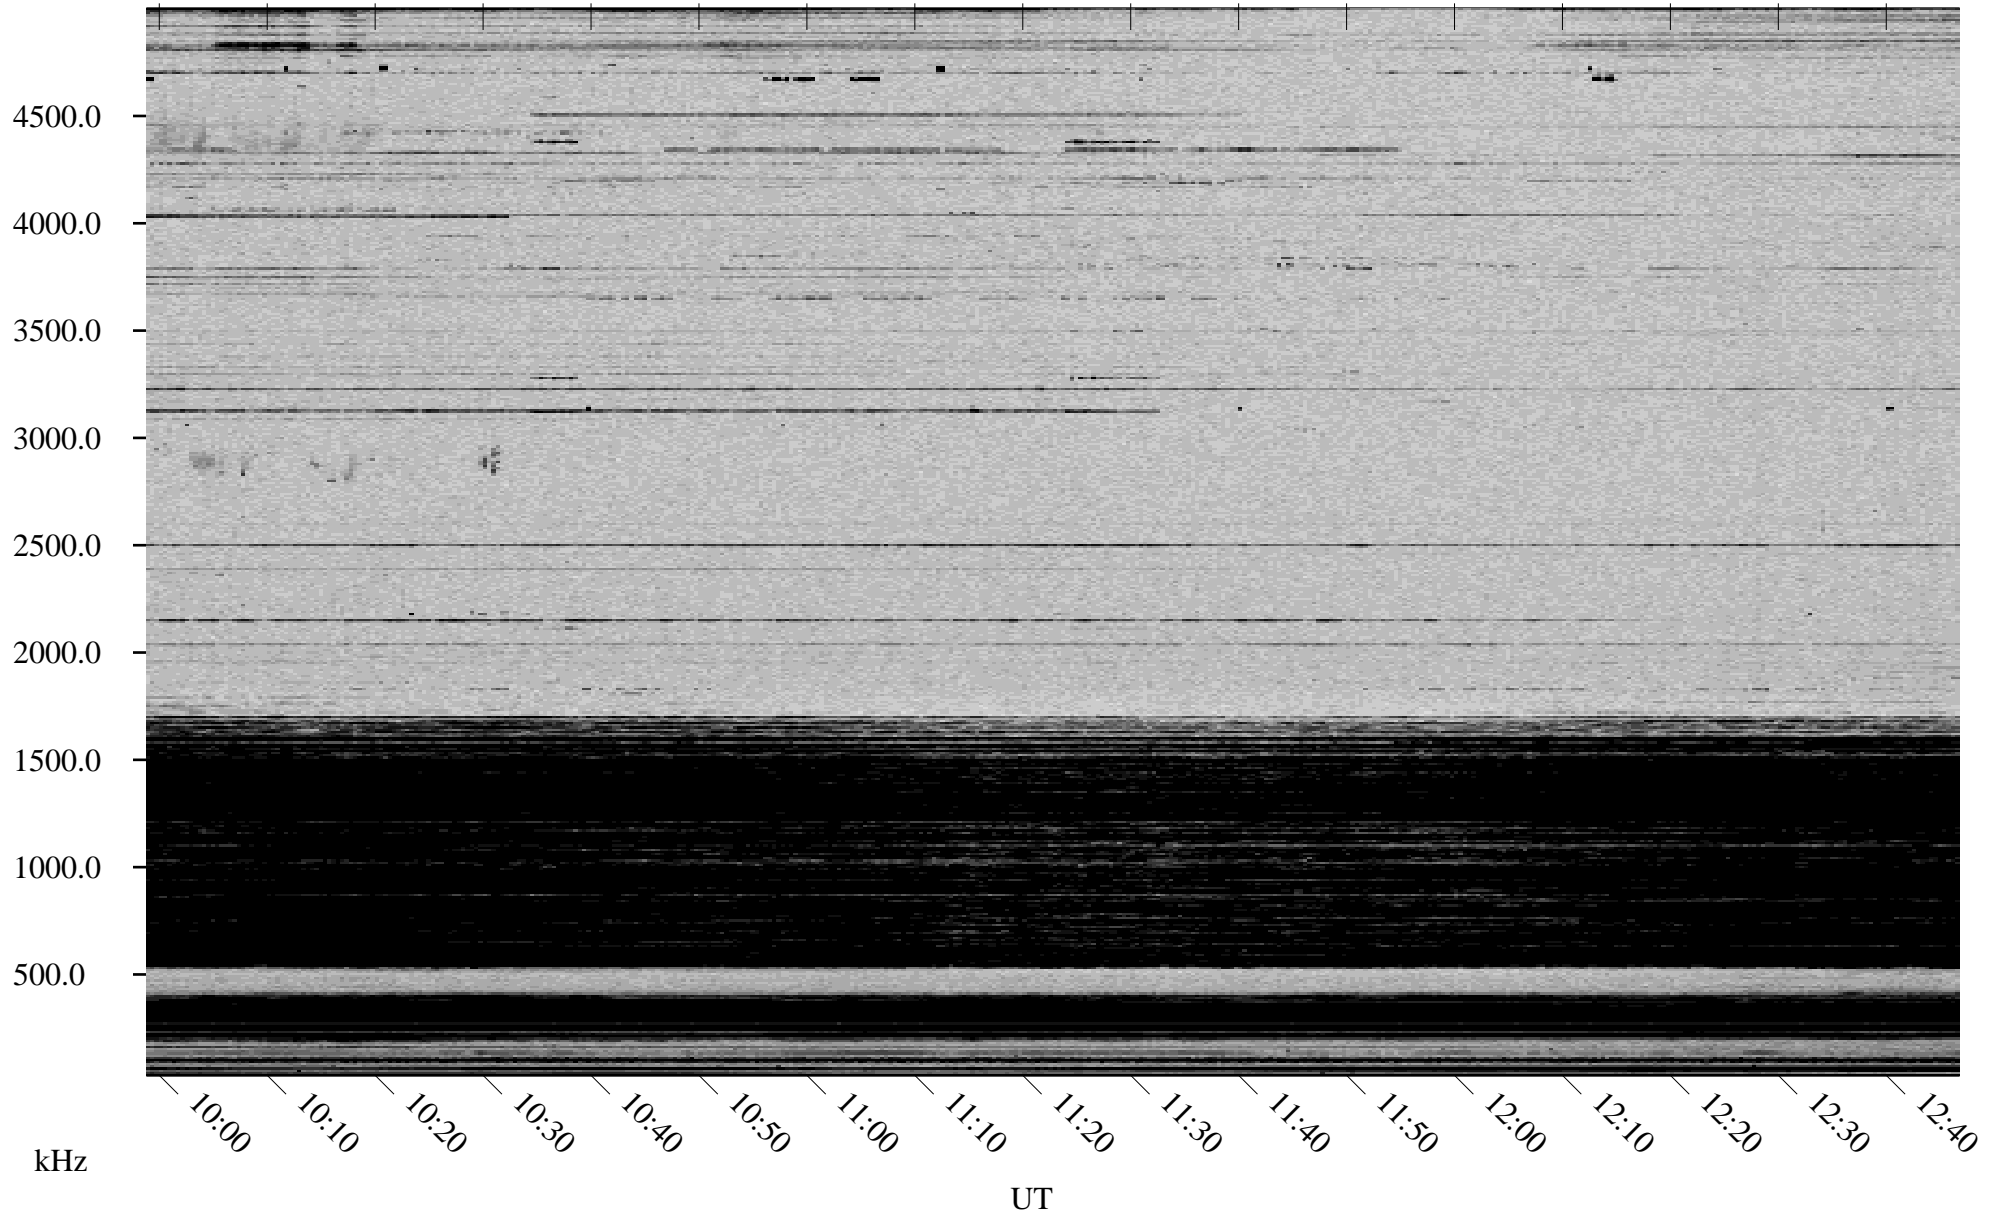

01/21/2000 Churchill, MTB

Linear Scale Black = 161 White = 15

ch000211.r03m max_12

Page 1

01/21/2000 Churchill, MTB

Linear Scale Black = 161 White = 15

ch000211.r03m max_12

Page 2

01/22/2000 Churchill, MTB

Linear Scale Black = 161 White = 15

ch000211.r03m max_12

Page 3

01/22/2000 Churchill, MTB

Linear Scale Black = 161 White = 15

ch000211.r03m max_12

Page 4

01/22/2000 Churchill, MTB

Linear Scale Black = 161 White = 15

ch000211.r03m max_12

Page 5

01/22/2000 Churchill, MTB

Linear Scale Black = 161 White = 15

ch000211.r03m max_12

Page 6

01/22/2000 Churchill, MTB

Linear Scale Black = 161 White = 15

ch000211.r03m max_12

Page 7

01/22/2000 Churchill, MTB

Linear Scale Black = 161 White = 15

ch000211.r03m max_12