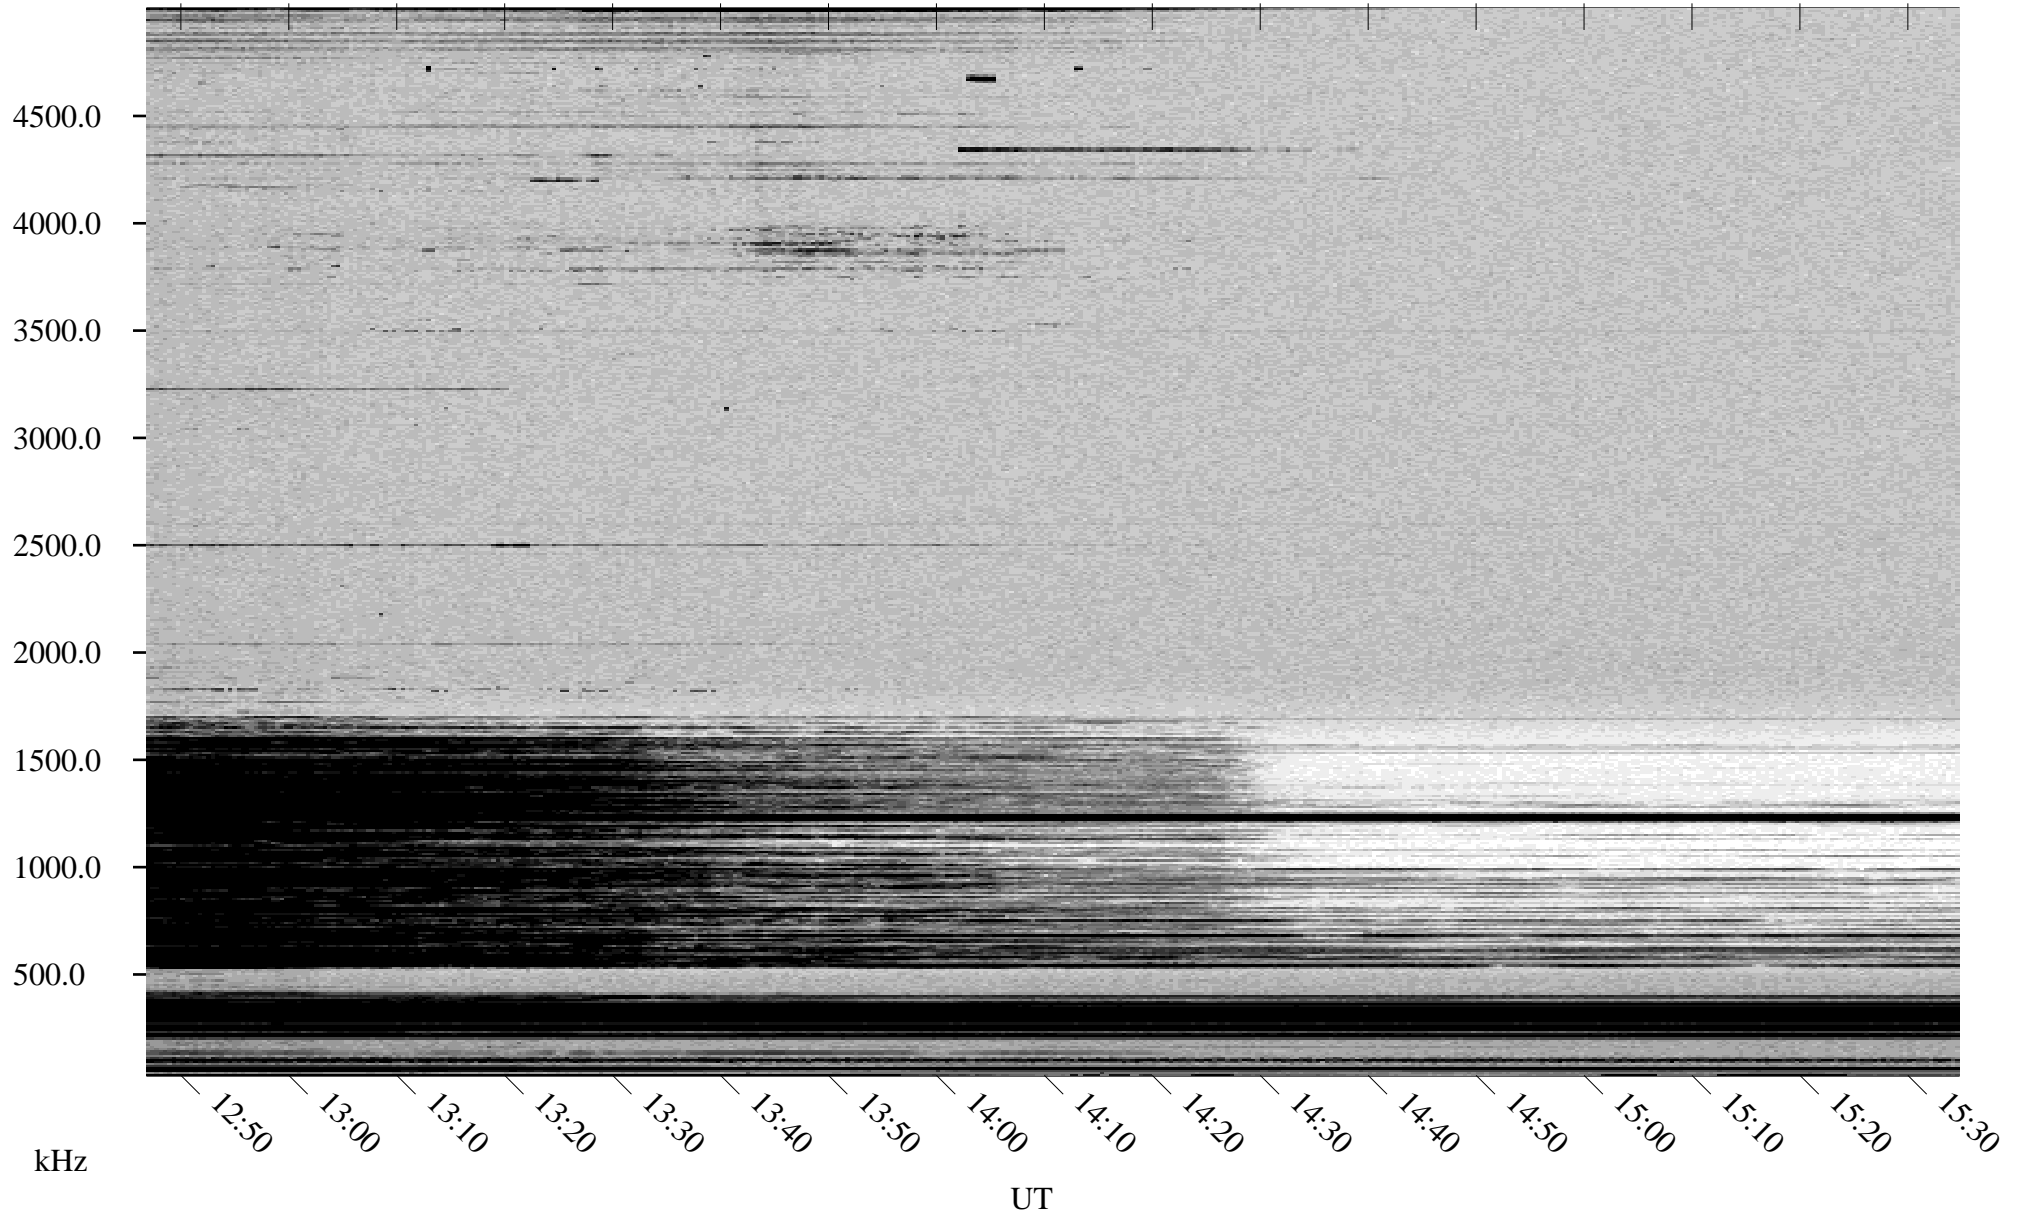

01/21/2000 Churchill, MTB

Linear Scale Black = 161 White = 15

ch000211.r03m max_12

Page 1

01/21/2000 Churchill, MTB

Linear Scale Black = 161 White = 15

ch000211.r03m max_12

Page 2

01/22/2000 Churchill, MTB

Linear Scale Black = 161 White = 15

ch000211.r03m max_12

Page 3

01/22/2000 Churchill, MTB

Linear Scale Black = 161 White = 15

ch000211.r03m max_12

Page 4

01/22/2000 Churchill, MTB

Linear Scale Black = 161 White = 15

ch000211.r03m max_12

Page 5

01/22/2000 Churchill, MTB

Linear Scale Black = 161 White = 15

ch000211.r03m max_12

Page 6

01/22/2000 Churchill, MTB

Linear Scale Black = 161 White = 15

ch000211.r03m max_12

Page 7

01/22/2000 Churchill, MTB

Linear Scale Black = 161 White = 15

ch000211.r03m max_12