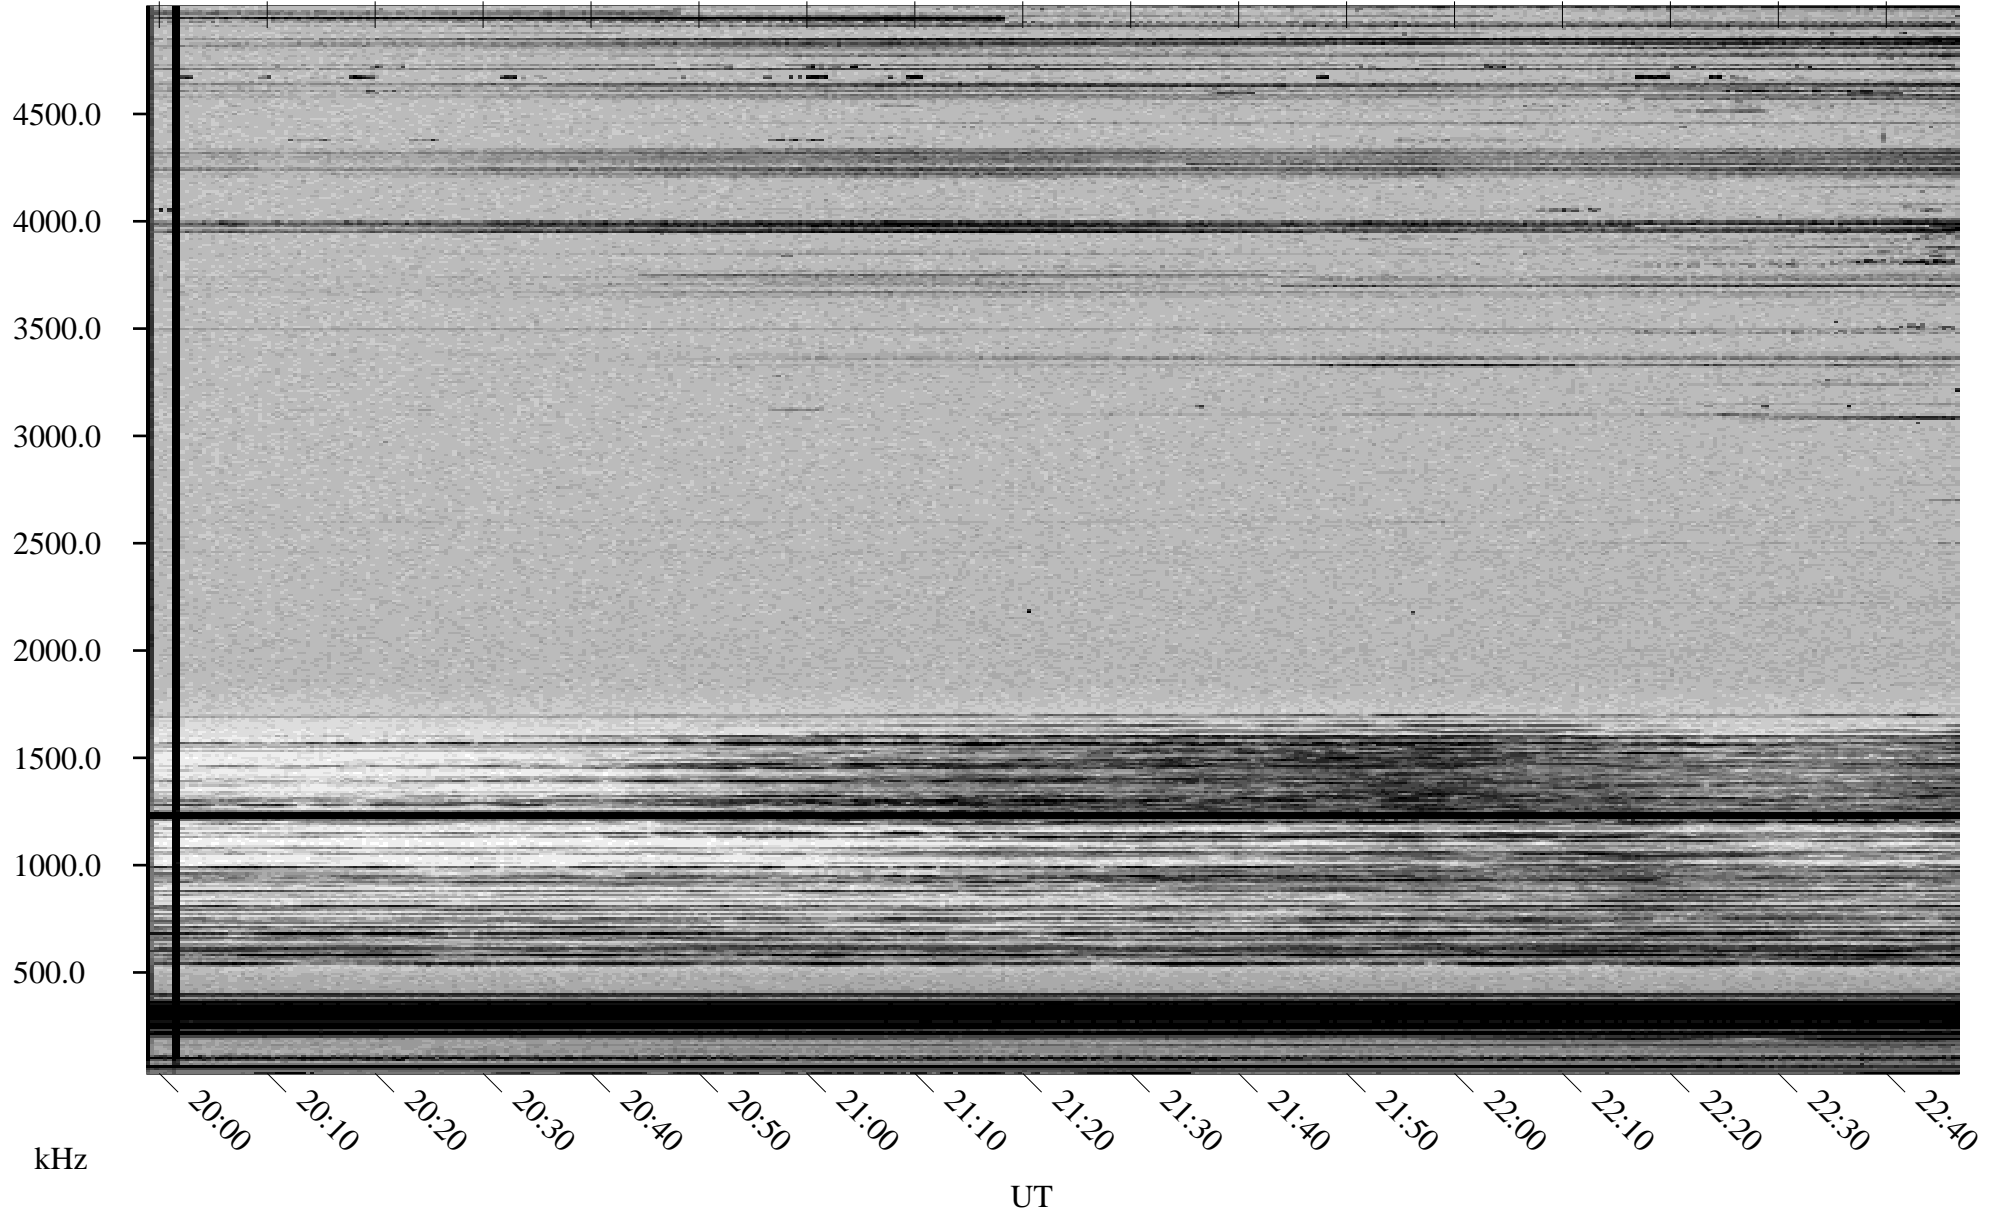

01/21/2000 Churchill, MTB

Linear Scale Black = 161 White = 15

ch000211.r03m max_12

Page 1

01/21/2000 Churchill, MTB

Linear Scale Black = 161 White = 15

ch000211.r03m max_12

Page 2

01/22/2000 Churchill, MTB

Linear Scale Black = 161 White = 15

ch000211.r03m max_12

Page 3

01/22/2000 Churchill, MTB

Linear Scale Black = 161 White = 15

ch000211.r03m max_12

Page 4

01/22/2000 Churchill, MTB

Linear Scale Black = 161 White = 15

ch000211.r03m max_12

Page 5

01/22/2000 Churchill, MTB

Linear Scale Black = 161 White = 15

ch000211.r03m max_12

Page 6

01/22/2000 Churchill, MTB

Linear Scale Black = 161 White = 15

ch000211.r03m max_12

Page 7

01/22/2000 Churchill, MTB

Linear Scale Black = 161 White = 15

ch000211.r03m max_12