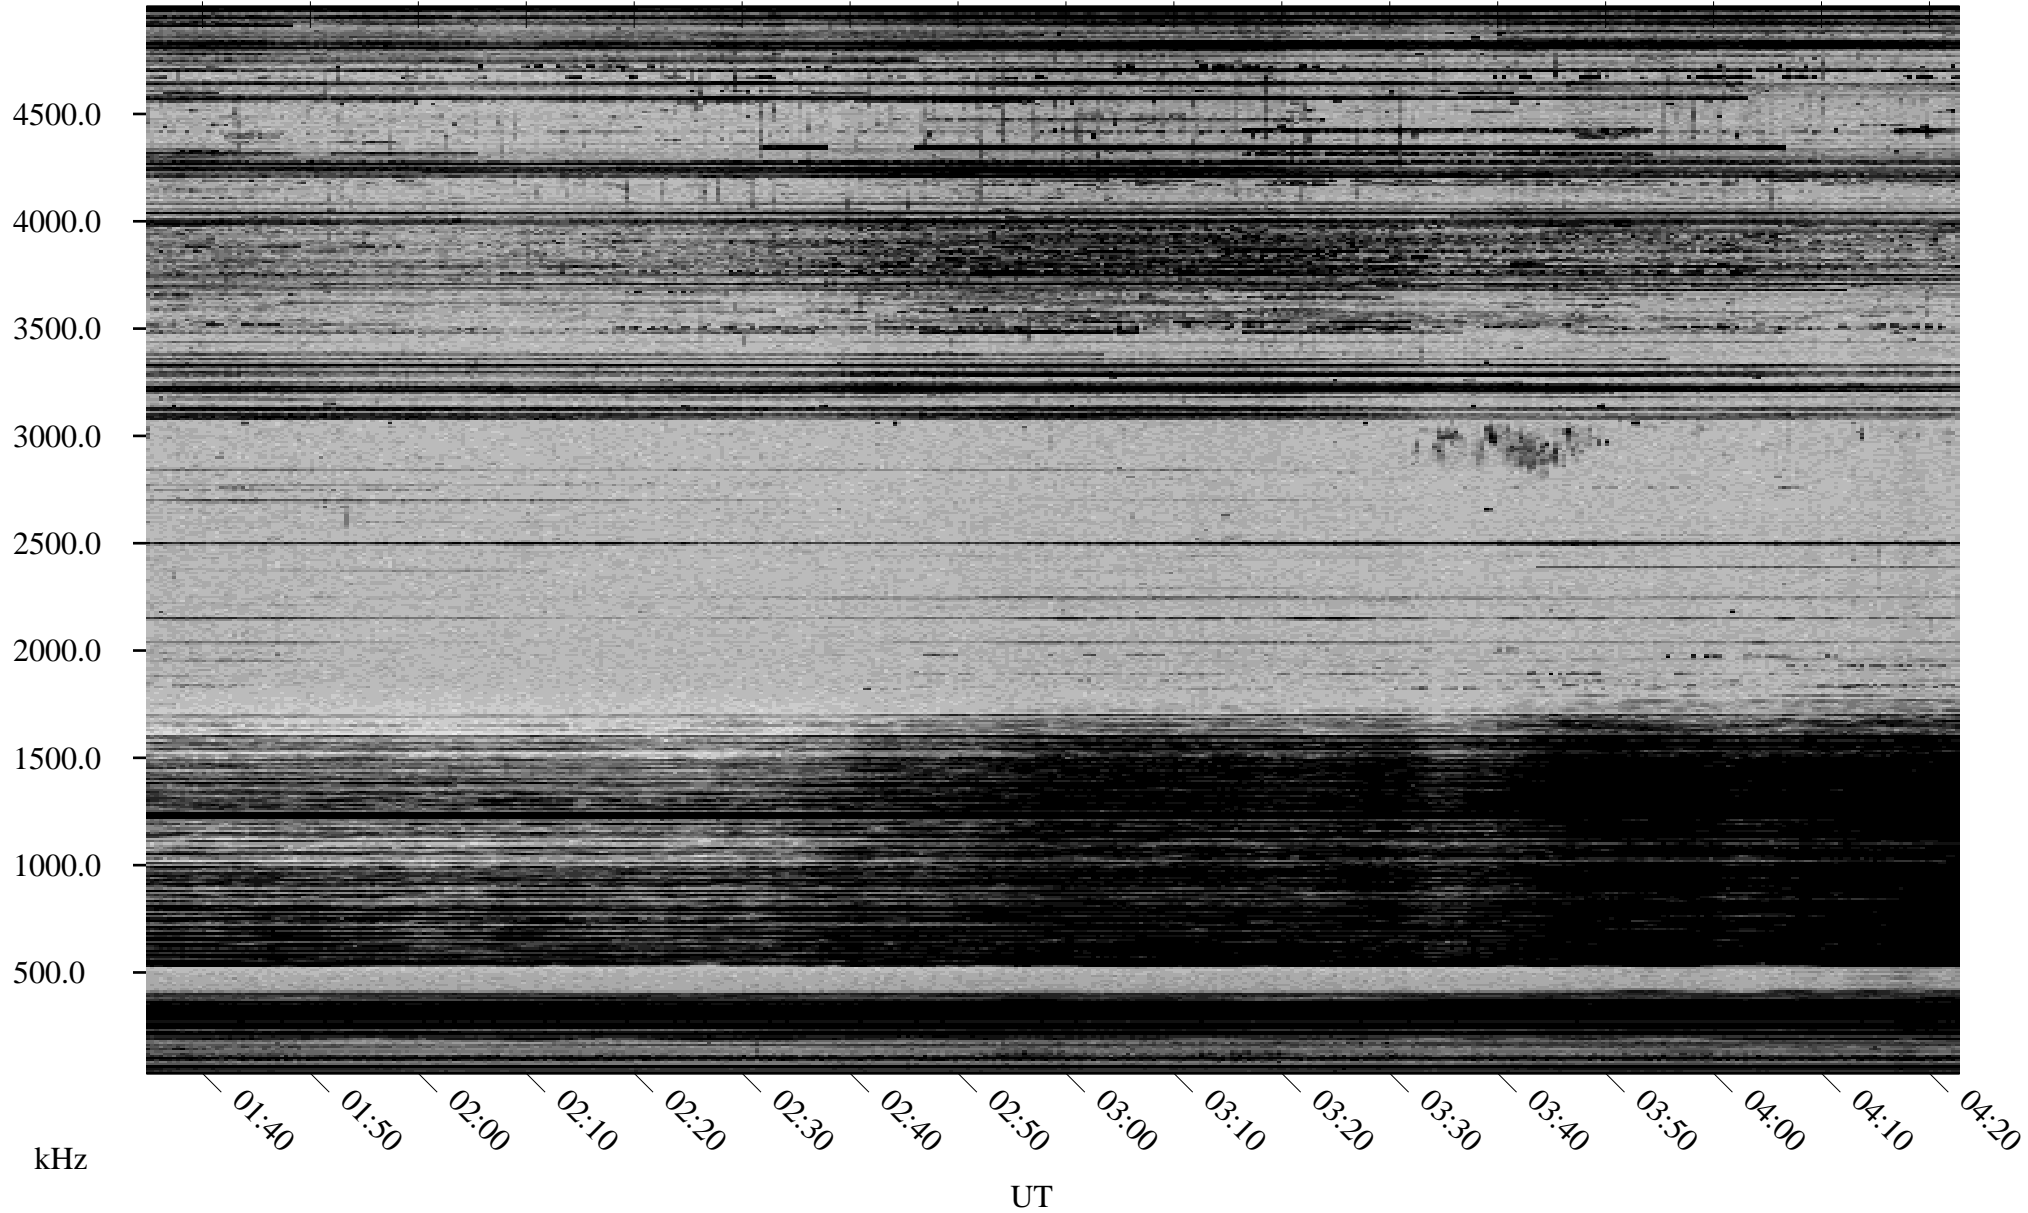

01/21/2000 Churchill, MTB

Linear Scale Black = 161 White = 15

ch000211.r03m max_12

Page 1

01/21/2000 Churchill, MTB

Linear Scale Black = 161 White = 15

ch000211.r03m max_12

Page 2

01/22/2000 Churchill, MTB

Linear Scale Black = 161 White = 15

ch000211.r03m max_12

Page 3

01/22/2000 Churchill, MTB

Linear Scale Black = 161 White = 15

ch000211.r03m max_12

Page 4

01/22/2000 Churchill, MTB

Linear Scale Black = 161 White = 15

ch000211.r03m max_12

Page 5

01/22/2000 Churchill, MTB

Linear Scale Black = 161 White = 15

ch000211.r03m max_12

Page 6

01/22/2000 Churchill, MTB

Linear Scale Black = 161 White = 15

ch000211.r03m max_12

Page 7

01/22/2000 Churchill, MTB

Linear Scale Black = 161 White = 15

ch000211.r03m max_12