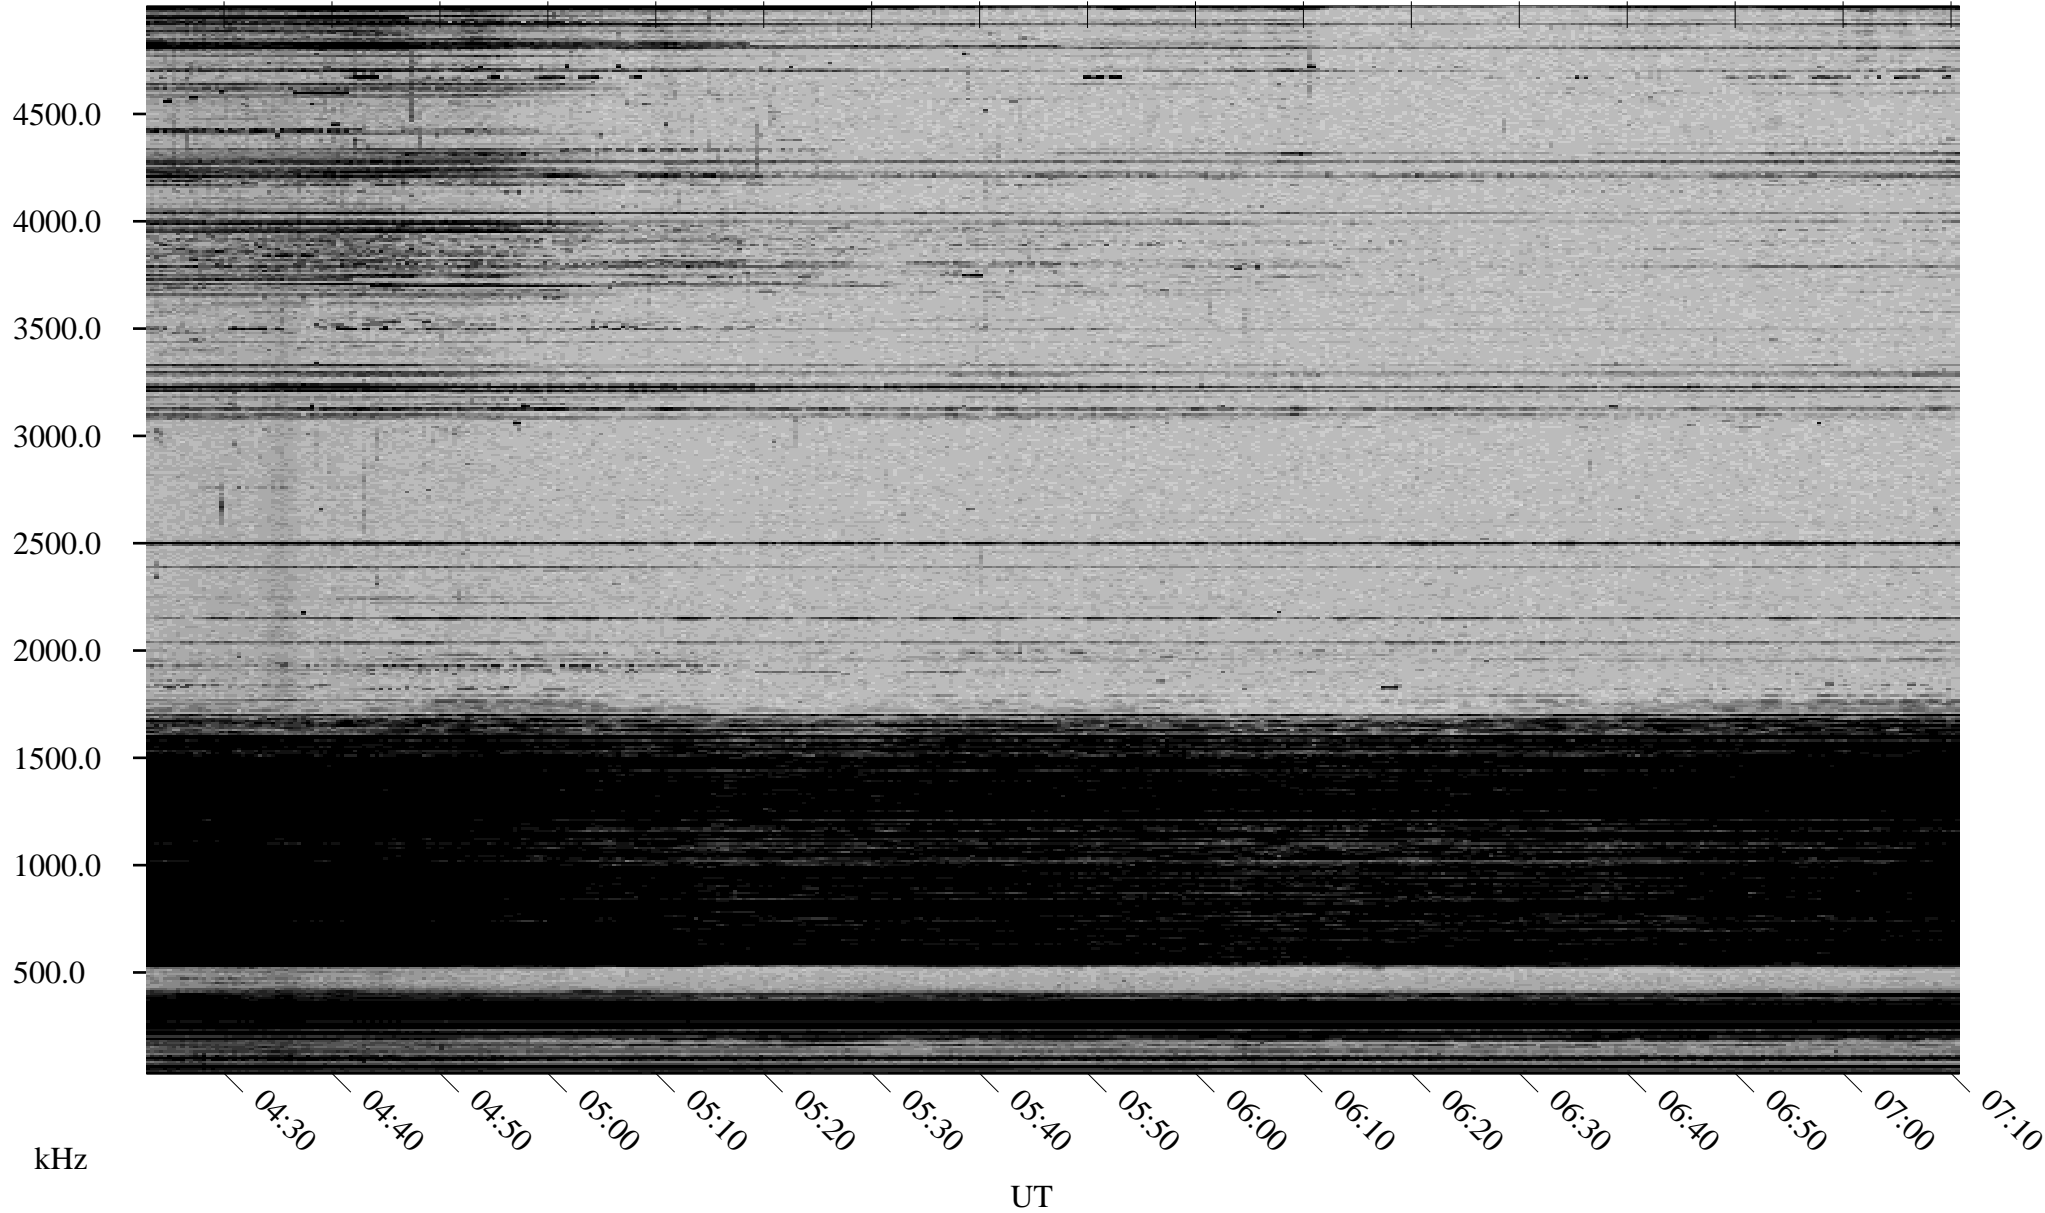

01/21/2000 Churchill, MTB

Linear Scale Black = 161 White = 15

ch000211.r03m max_12

Page 1

01/21/2000 Churchill, MTB

Linear Scale Black = 161 White = 15

ch000211.r03m max_12

Page 2

01/22/2000 Churchill, MTB

Linear Scale Black = 161 White = 15

ch000211.r03m max_12

Page 3

01/22/2000 Churchill, MTB

Linear Scale Black = 161 White = 15

ch000211.r03m max_12

Page 4

01/22/2000 Churchill, MTB

Linear Scale Black = 161 White = 15

ch000211.r03m max_12

Page 5

01/22/2000 Churchill, MTB

Linear Scale Black = 161 White = 15

ch000211.r03m max_12

Page 6

01/22/2000 Churchill, MTB

Linear Scale Black = 161 White = 15

ch000211.r03m max_12

Page 7

01/22/2000 Churchill, MTB

Linear Scale Black = 161 White = 15

ch000211.r03m max_12