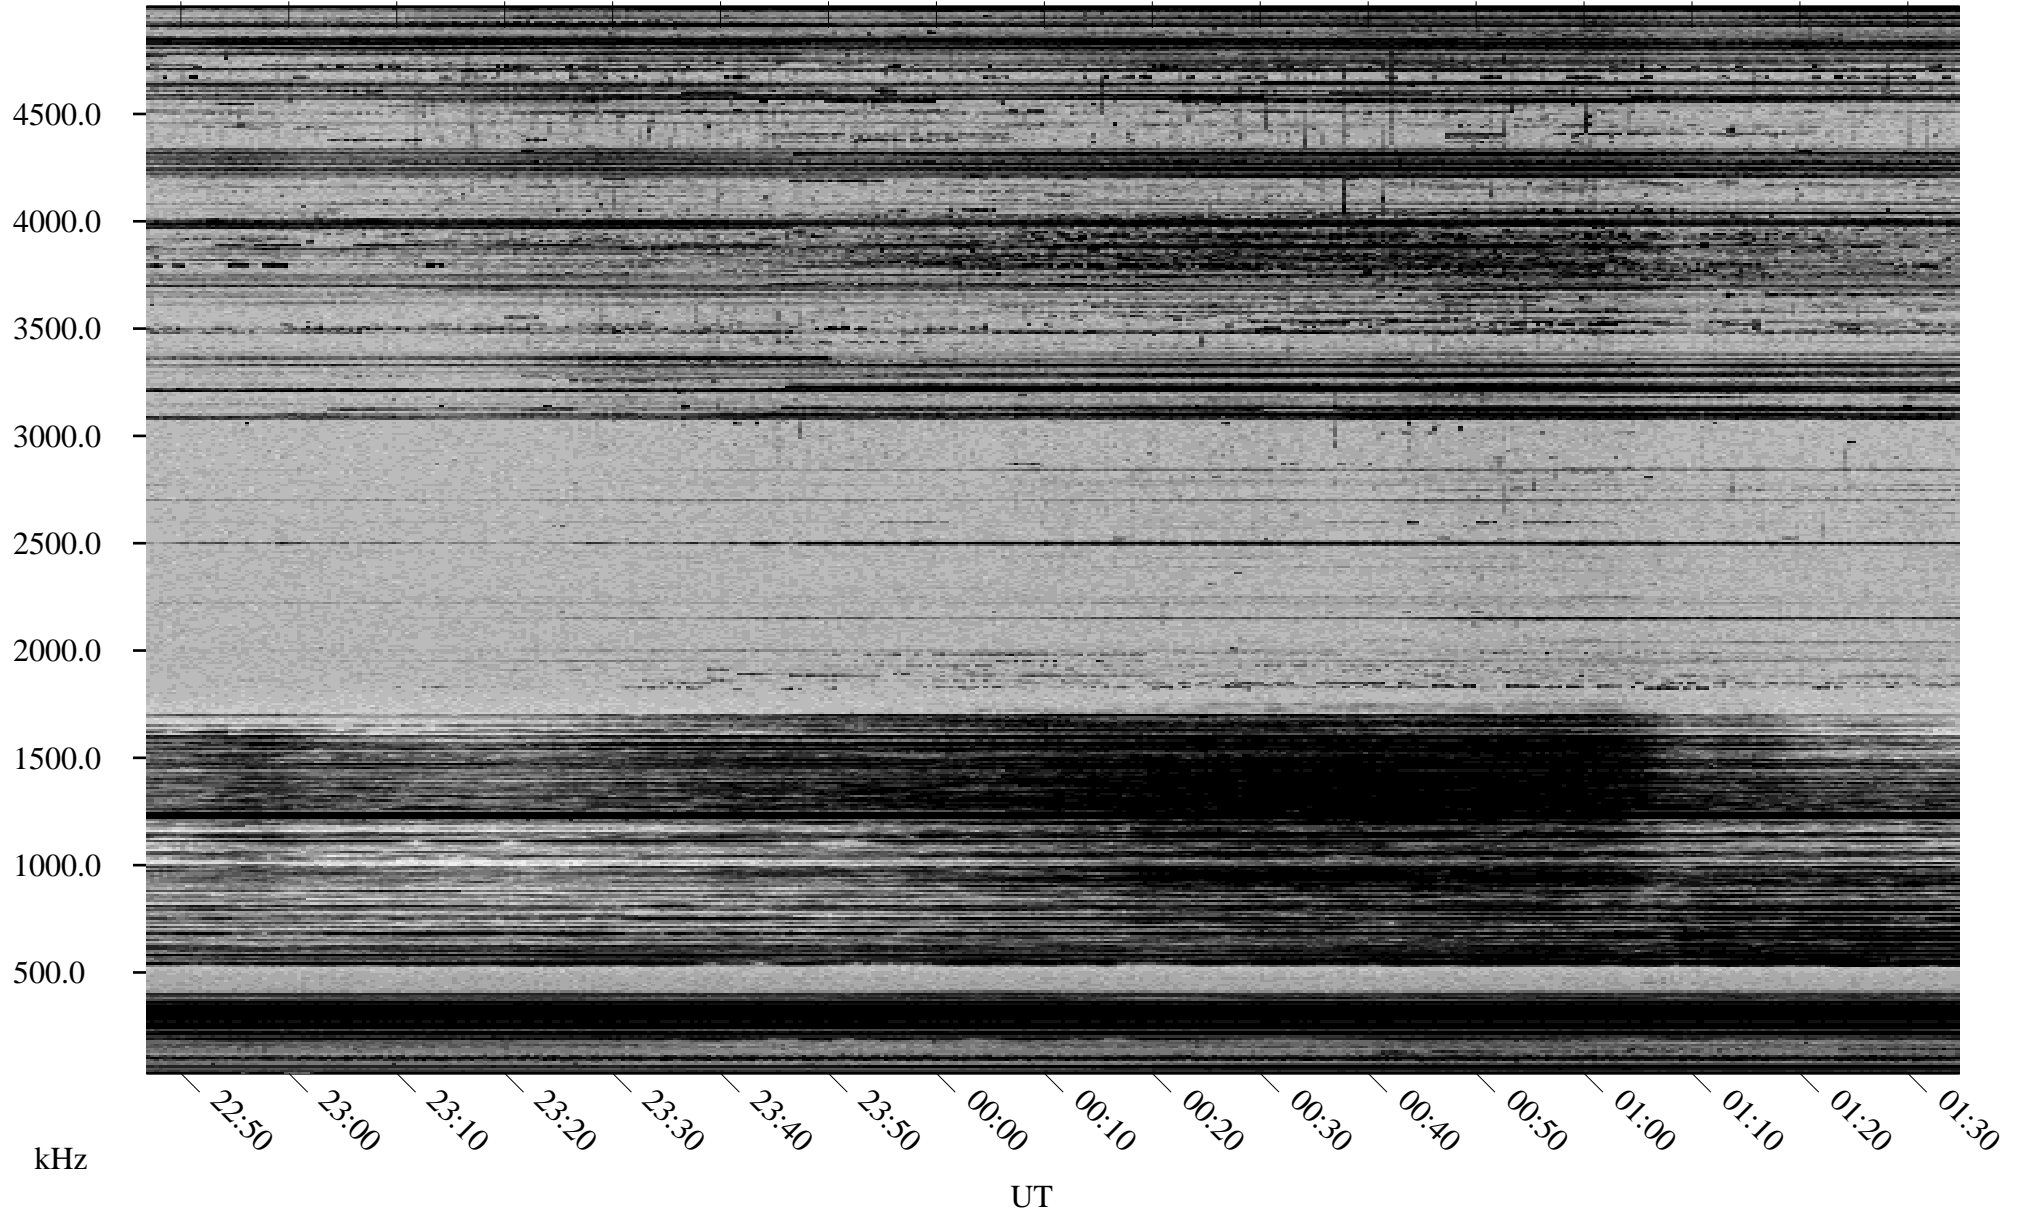

01/21/2000 Churchill, MTB

Linear Scale Black = 161 White = 15

ch000211.r03m max_12

Page 1

01/21/2000 Churchill, MTB

Linear Scale Black = 161 White = 15

ch000211.r03m max_12

Page 2

01/22/2000 Churchill, MTB

Linear Scale Black = 161 White = 15

ch000211.r03m max_12

Page 3

01/22/2000 Churchill, MTB

Linear Scale Black = 161 White = 15

ch000211.r03m max_12

Page 4

01/22/2000 Churchill, MTB

Linear Scale Black = 161 White = 15

ch000211.r03m max_12

Page 5

01/22/2000 Churchill, MTB

Linear Scale Black = 161 White = 15

ch000211.r03m max_12

Page 6

01/22/2000 Churchill, MTB

Linear Scale Black = 161 White = 15

ch000211.r03m max_12

Page 7

01/22/2000 Churchill, MTB

Linear Scale Black = 161 White = 15

ch000211.r03m max_12