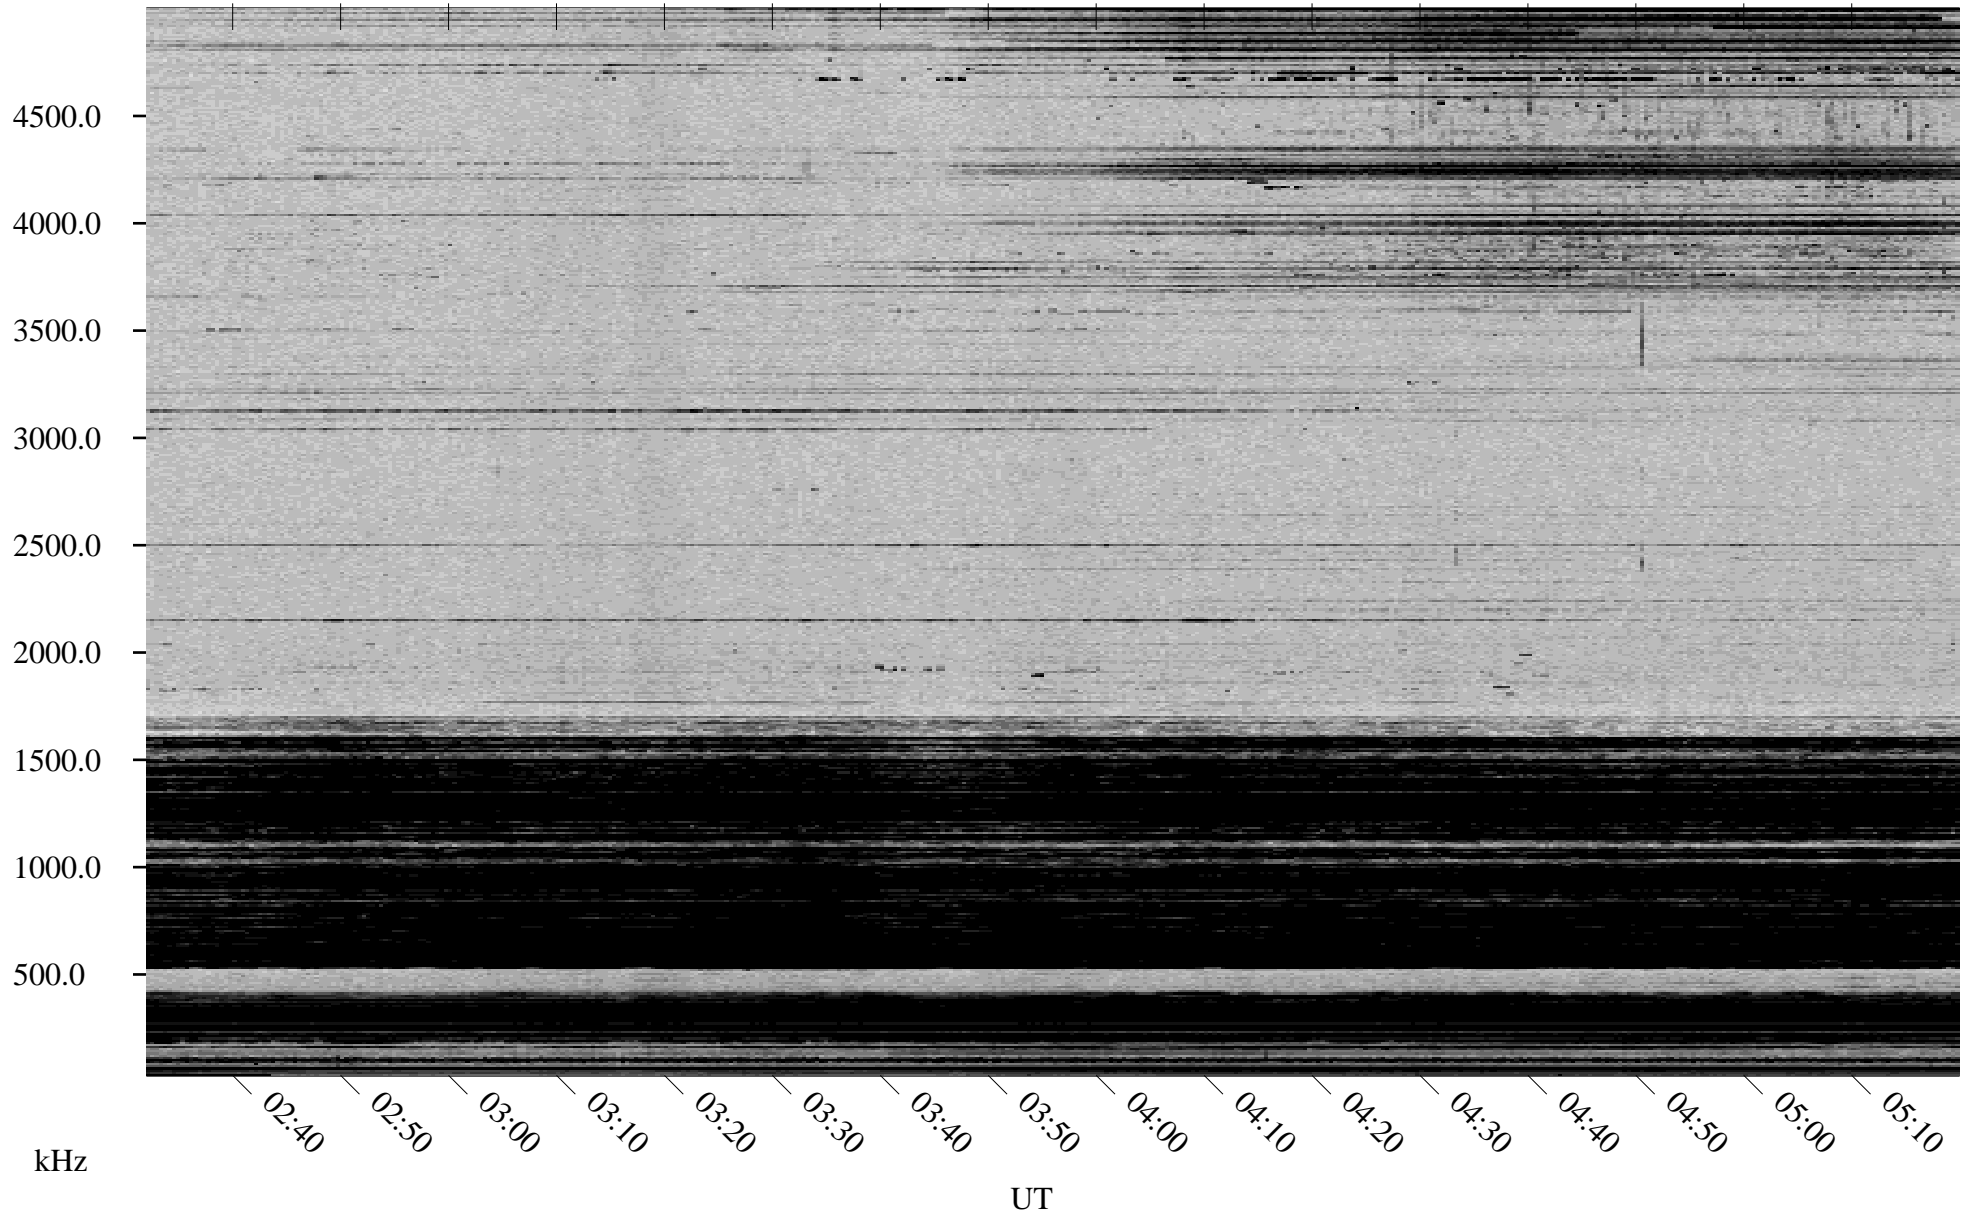

01/22/2000 Churchill, MTB

Linear Scale Black = 161 White = 15

ch00022l.r00m max_12

Page 1

01/22/2000 Churchill, MTB

Linear Scale Black = 161 White = 15

ch000221.r00m max_12

Page 2

01/23/2000 Churchill, MTB

Linear Scale Black = 161 White = 15

ch000221.r00m max_12

01/23/2000 Churchill, MTB

Linear Scale Black = 161 White = 15

ch000221.r00m max_12

Page 4

01/23/2000 Churchill, MTB

Linear Scale Black = 161 White = 15

ch00022l.r00m max_12

Page 5

01/23/2000 Churchill, MTB

Linear Scale Black = 161 White = 15

ch000221.r00m max_12

Page 6

01/23/2000 Churchill, MTB

Linear Scale Black = 161 White = 15

ch000221.r00m max_12

Page 7

01/23/2000 Churchill, MTB

Linear Scale Black = 161 White = 15

ch000221.r00m max_12