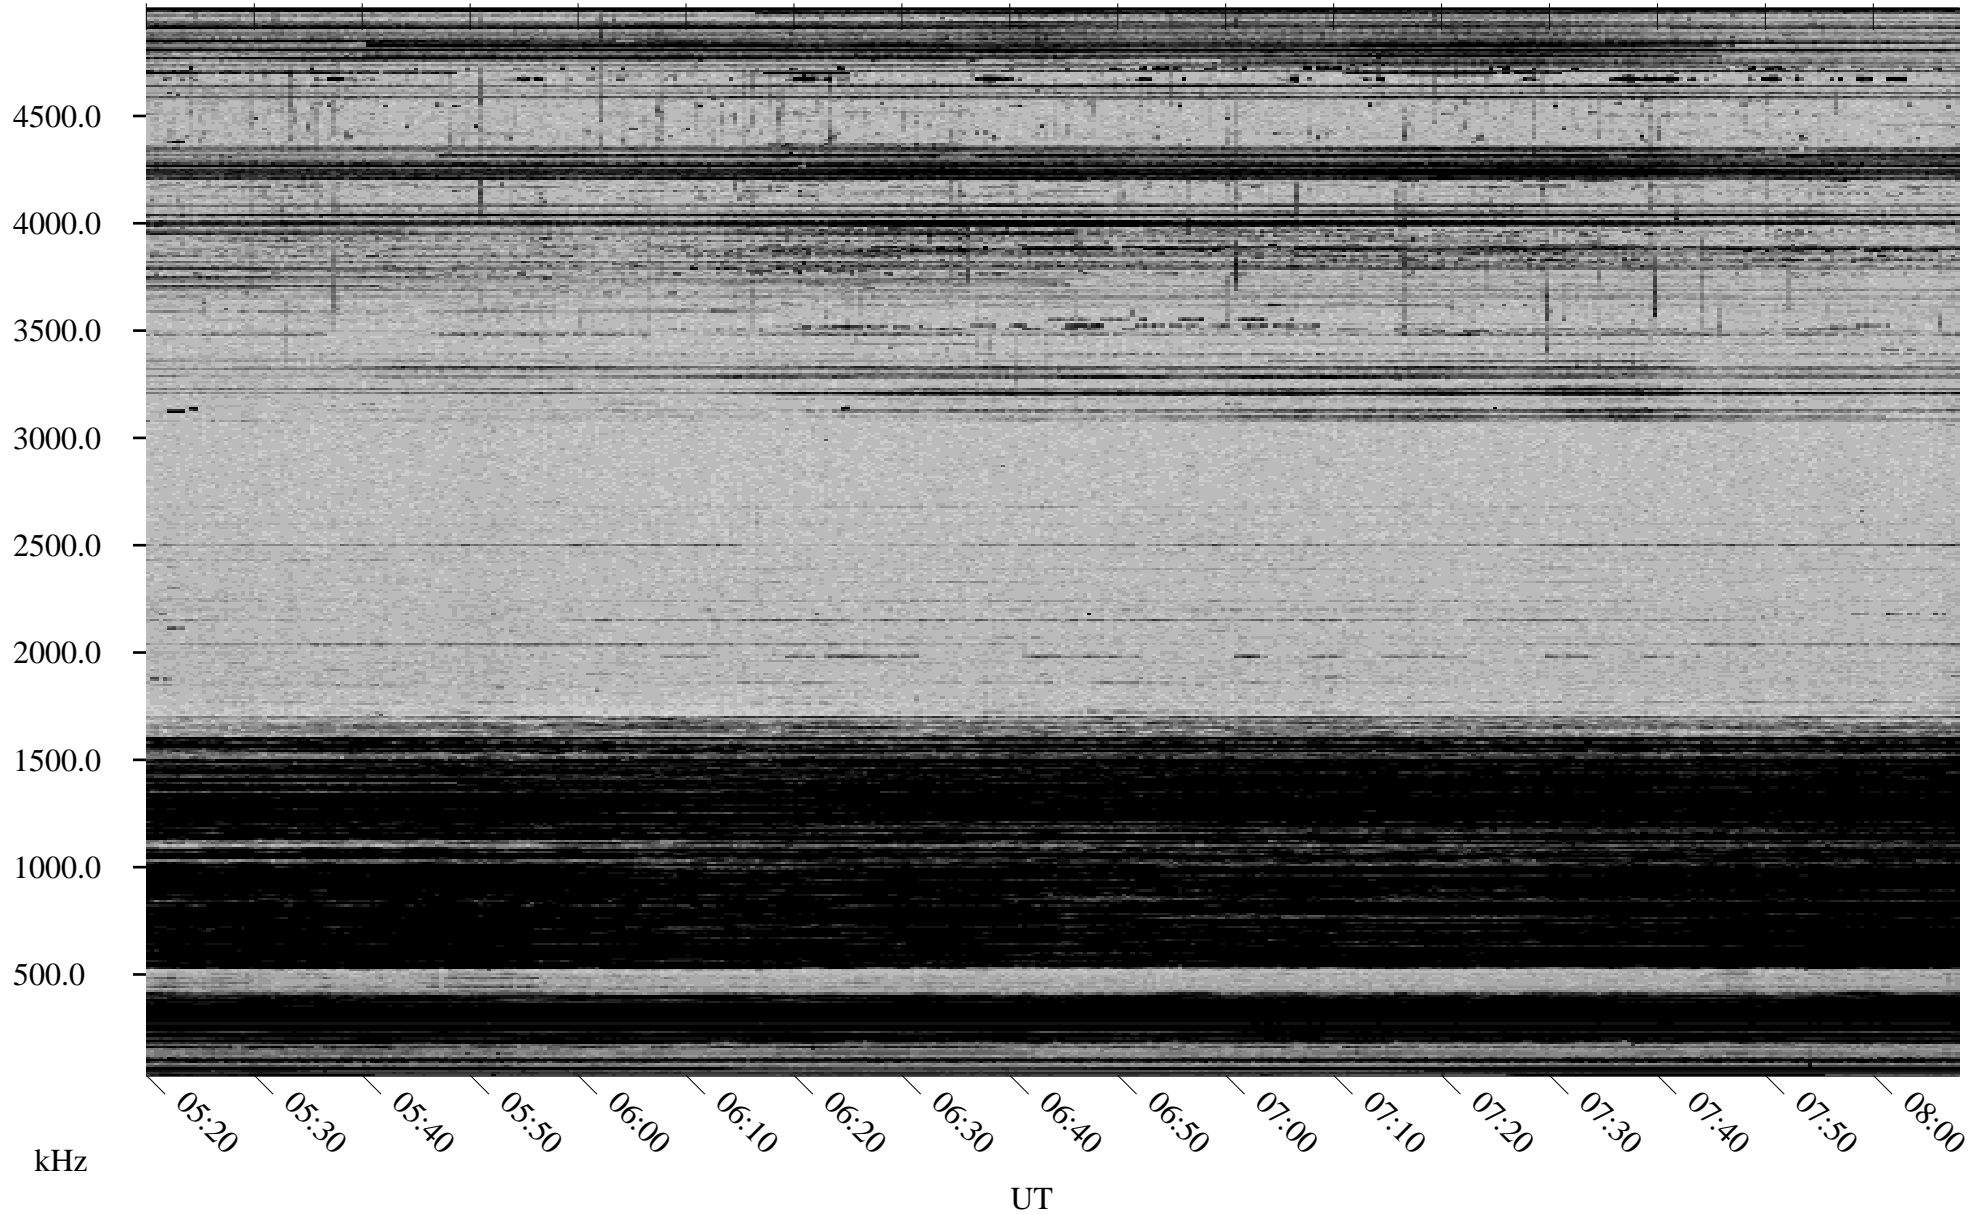

01/22/2000 Churchill, MTB

Linear Scale Black = 161 White = 15

ch00022l.r00m max_12

Page 1

01/22/2000 Churchill, MTB

Linear Scale Black = 161 White = 15

ch000221.r00m max_12

Page 2

01/23/2000 Churchill, MTB

Linear Scale Black = 161 White = 15

ch000221.r00m max_12

01/23/2000 Churchill, MTB

Linear Scale Black = 161 White = 15

ch000221.r00m max_12

Page 4

01/23/2000 Churchill, MTB

Linear Scale Black = 161 White = 15

ch00022l.r00m max_12

Page 5

01/23/2000 Churchill, MTB

Linear Scale Black = 161 White = 15

ch000221.r00m max_12

Page 6

01/23/2000 Churchill, MTB

Linear Scale Black = 161 White = 15

ch000221.r00m max_12

Page 7

01/23/2000 Churchill, MTB

Linear Scale Black = 161 White = 15

ch000221.r00m max_12