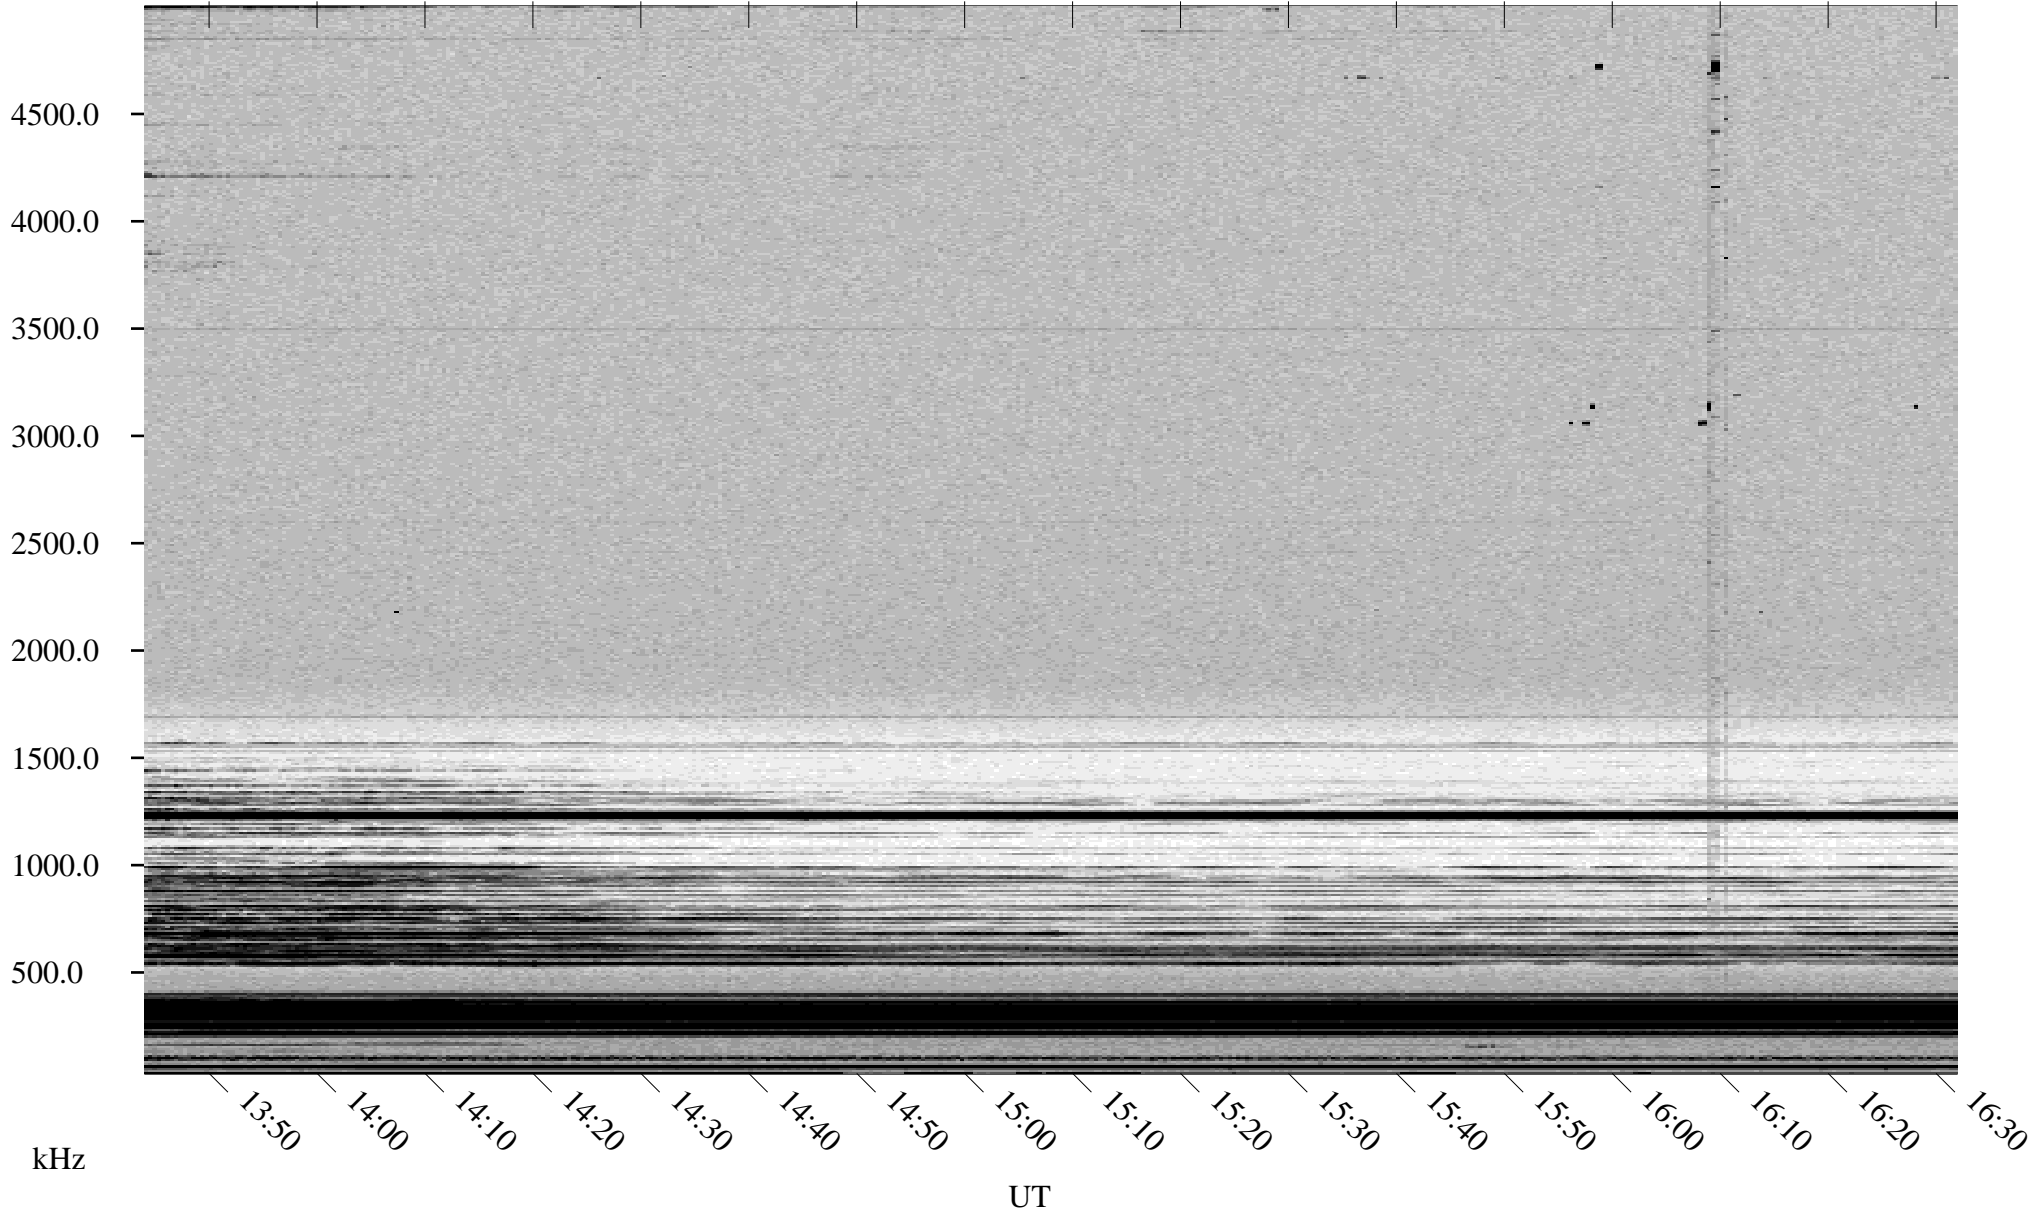

01/22/2000 Churchill, MTB

Linear Scale Black = 161 White = 15

ch00022l.r00m max_12

Page 1

01/22/2000 Churchill, MTB

Linear Scale Black = 161 White = 15

ch000221.r00m max_12

Page 2

01/23/2000 Churchill, MTB

Linear Scale Black = 161 White = 15

ch000221.r00m max_12

01/23/2000 Churchill, MTB

Linear Scale Black = 161 White = 15

ch000221.r00m max_12

Page 4

01/23/2000 Churchill, MTB

Linear Scale Black = 161 White = 15

ch00022l.r00m max_12

Page 5

01/23/2000 Churchill, MTB

Linear Scale Black = 161 White = 15

ch000221.r00m max_12

Page 6

01/23/2000 Churchill, MTB

Linear Scale Black = 161 White = 15

ch000221.r00m max_12

Page 7

01/23/2000 Churchill, MTB

Linear Scale Black = 161 White = 15

ch000221.r00m max_12