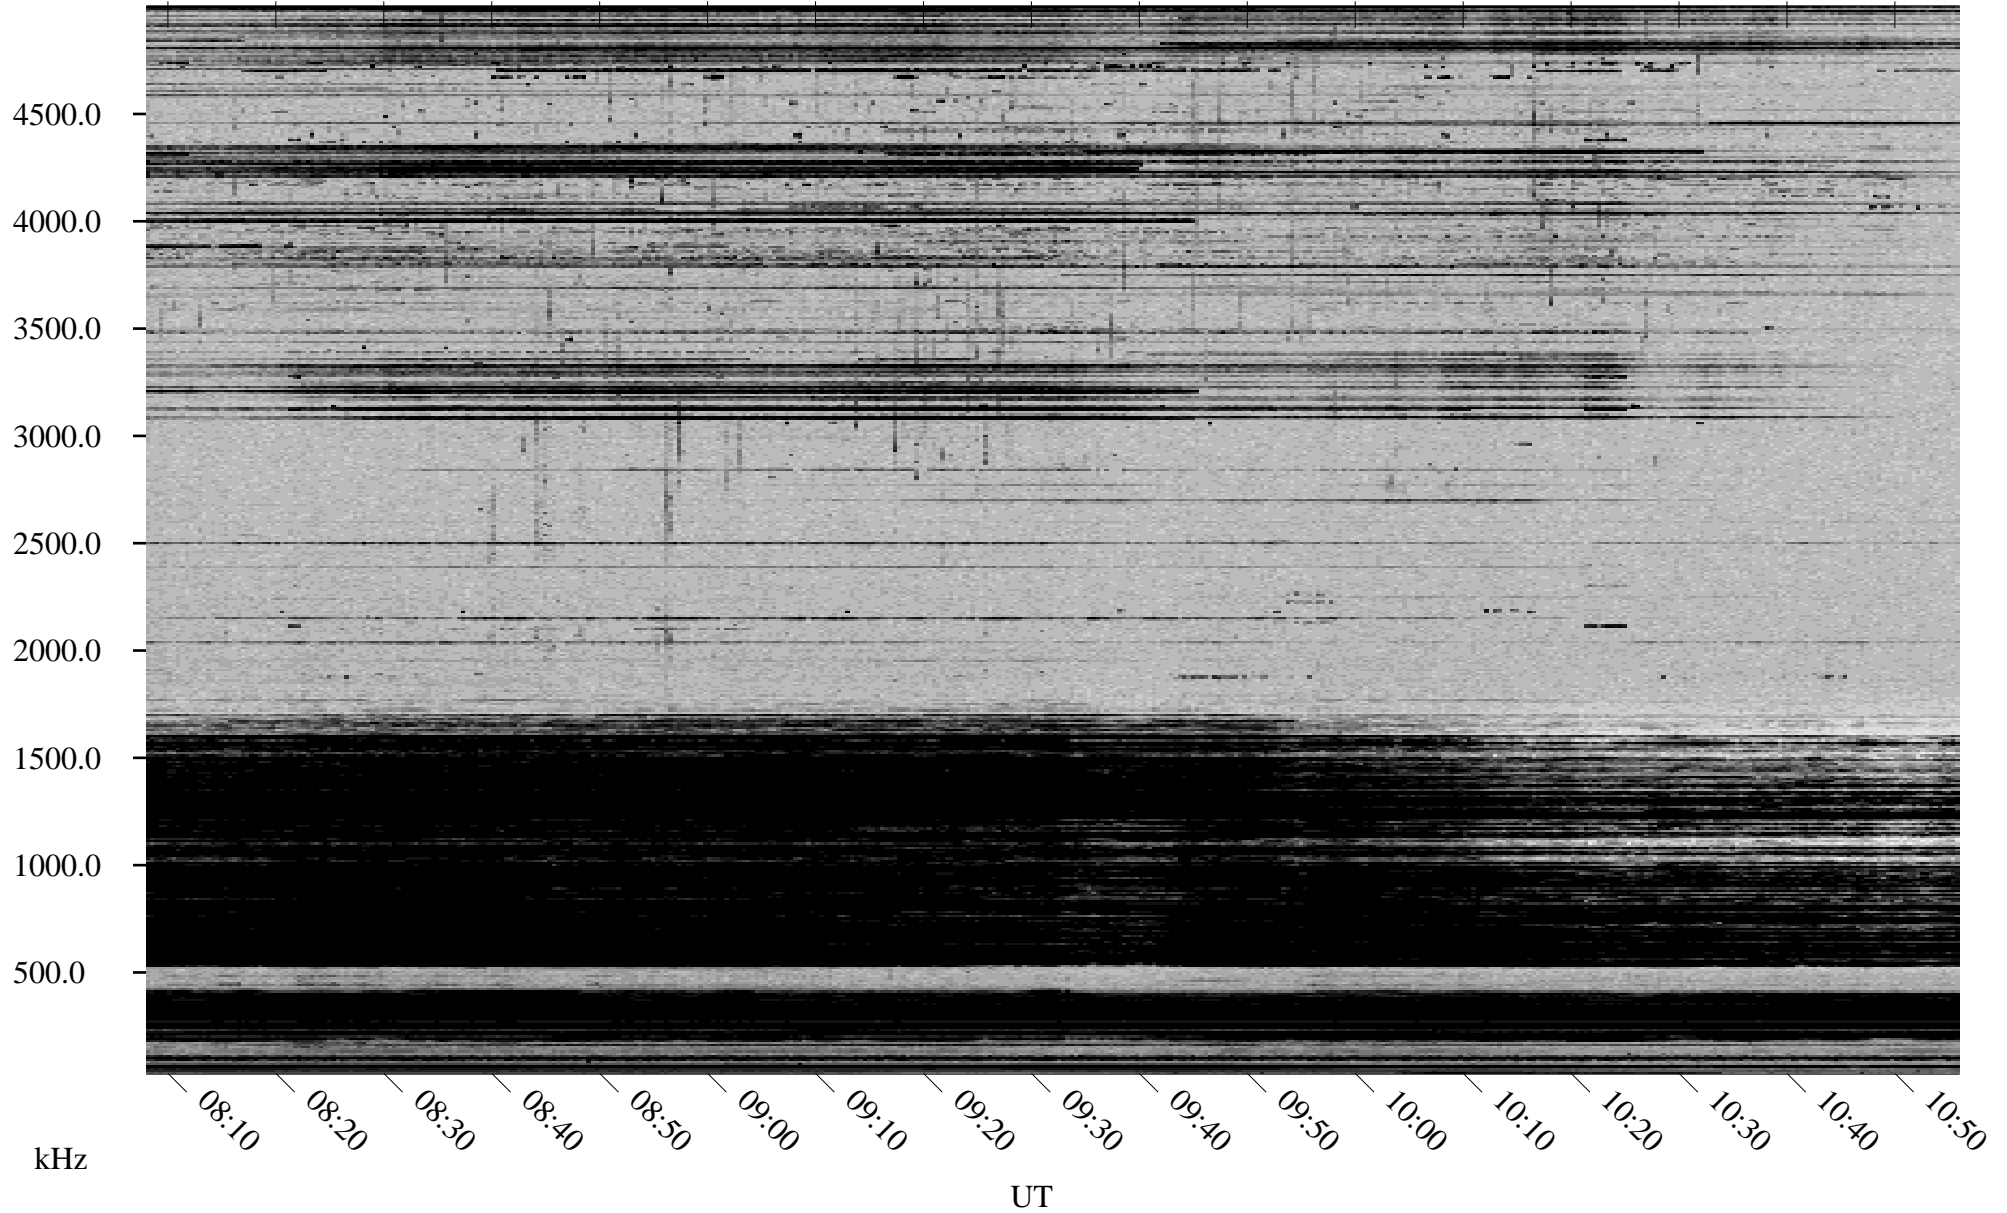

01/22/2000 Churchill, MTB

Linear Scale Black = 161 White = 15

ch00022l.r00m max_12

Page 1

01/22/2000 Churchill, MTB

Linear Scale Black = 161 White = 15

ch000221.r00m max_12

Page 2

01/23/2000 Churchill, MTB

Linear Scale Black = 161 White = 15

ch000221.r00m max_12

01/23/2000 Churchill, MTB

Linear Scale Black = 161 White = 15

ch000221.r00m max_12

Page 4

01/23/2000 Churchill, MTB

Linear Scale Black = 161 White = 15

ch00022l.r00m max_12

Page 5

01/23/2000 Churchill, MTB

Linear Scale Black = 161 White = 15

ch000221.r00m max_12

Page 6

01/23/2000 Churchill, MTB

Linear Scale Black = 161 White = 15

ch000221.r00m max_12

Page 7

01/23/2000 Churchill, MTB

Linear Scale Black = 161 White = 15

ch000221.r00m max_12