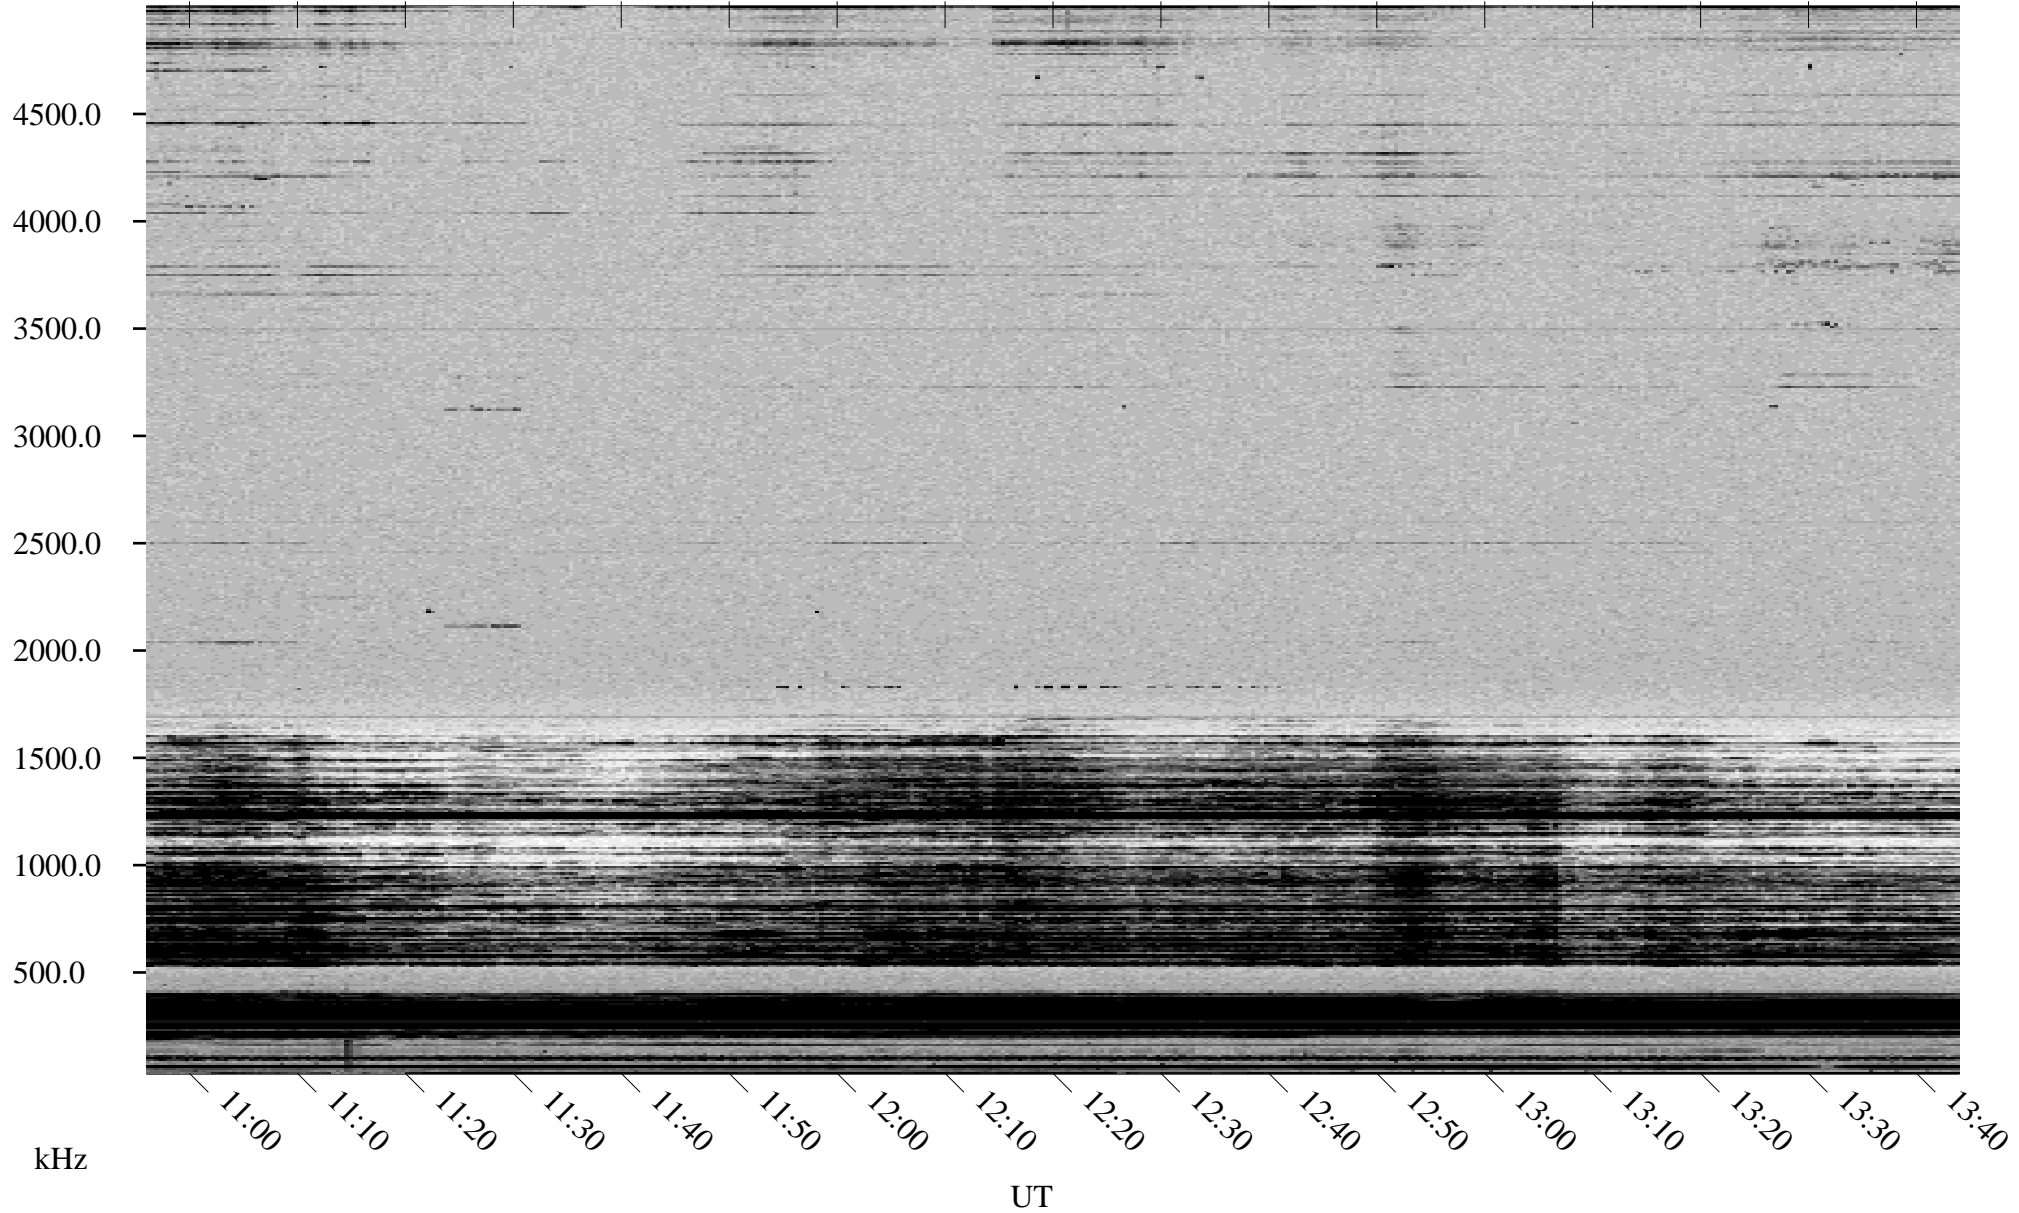

01/22/2000 Churchill, MTB

Linear Scale Black = 161 White = 15

ch00022l.r00m max_12

Page 1

01/22/2000 Churchill, MTB

Linear Scale Black = 161 White = 15

ch000221.r00m max_12

Page 2

01/23/2000 Churchill, MTB

Linear Scale Black = 161 White = 15

ch000221.r00m max_12

01/23/2000 Churchill, MTB

Linear Scale Black = 161 White = 15

ch000221.r00m max_12

Page 4

01/23/2000 Churchill, MTB

Linear Scale Black = 161 White = 15

ch00022l.r00m max_12

Page 5

01/23/2000 Churchill, MTB

Linear Scale Black = 161 White = 15

ch000221.r00m max_12

Page 6

01/23/2000 Churchill, MTB

Linear Scale Black = 161 White = 15

ch000221.r00m max_12

Page 7

01/23/2000 Churchill, MTB

Linear Scale Black = 161 White = 15

ch000221.r00m max_12