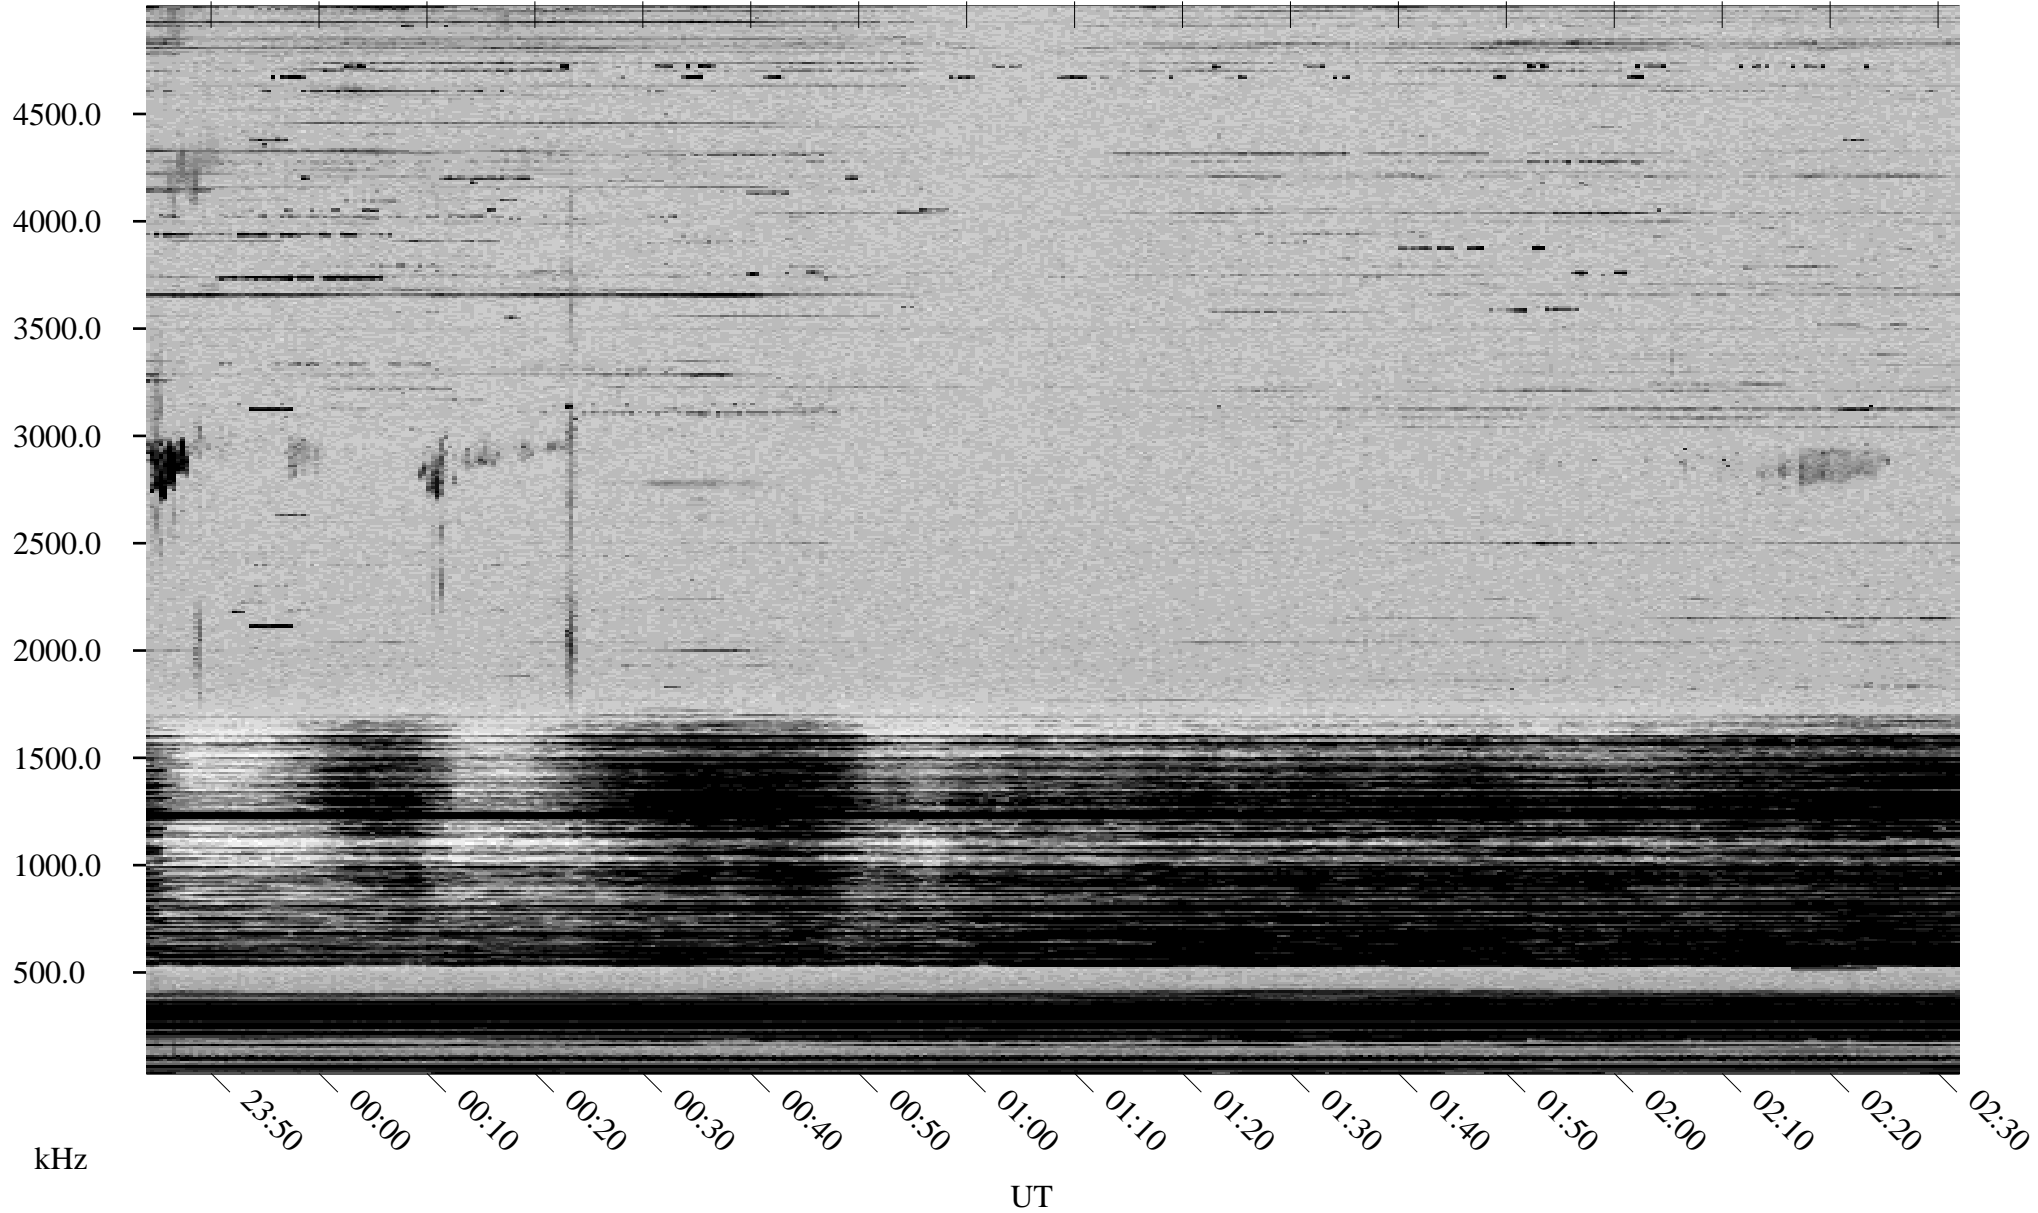

01/22/2000 Churchill, MTB

Linear Scale Black = 161 White = 15

ch00022l.r00m max_12

Page 1

01/22/2000 Churchill, MTB

Linear Scale Black = 161 White = 15

ch000221.r00m max_12

Page 2

01/23/2000 Churchill, MTB

Linear Scale Black = 161 White = 15

ch000221.r00m max_12

01/23/2000 Churchill, MTB

Linear Scale Black = 161 White = 15

ch000221.r00m max_12

Page 4

01/23/2000 Churchill, MTB

Linear Scale Black = 161 White = 15

ch00022l.r00m max_12

Page 5

01/23/2000 Churchill, MTB

Linear Scale Black = 161 White = 15

ch000221.r00m max_12

Page 6

01/23/2000 Churchill, MTB

Linear Scale Black = 161 White = 15

ch000221.r00m max_12

Page 7

01/23/2000 Churchill, MTB

Linear Scale Black = 161 White = 15

ch000221.r00m max_12