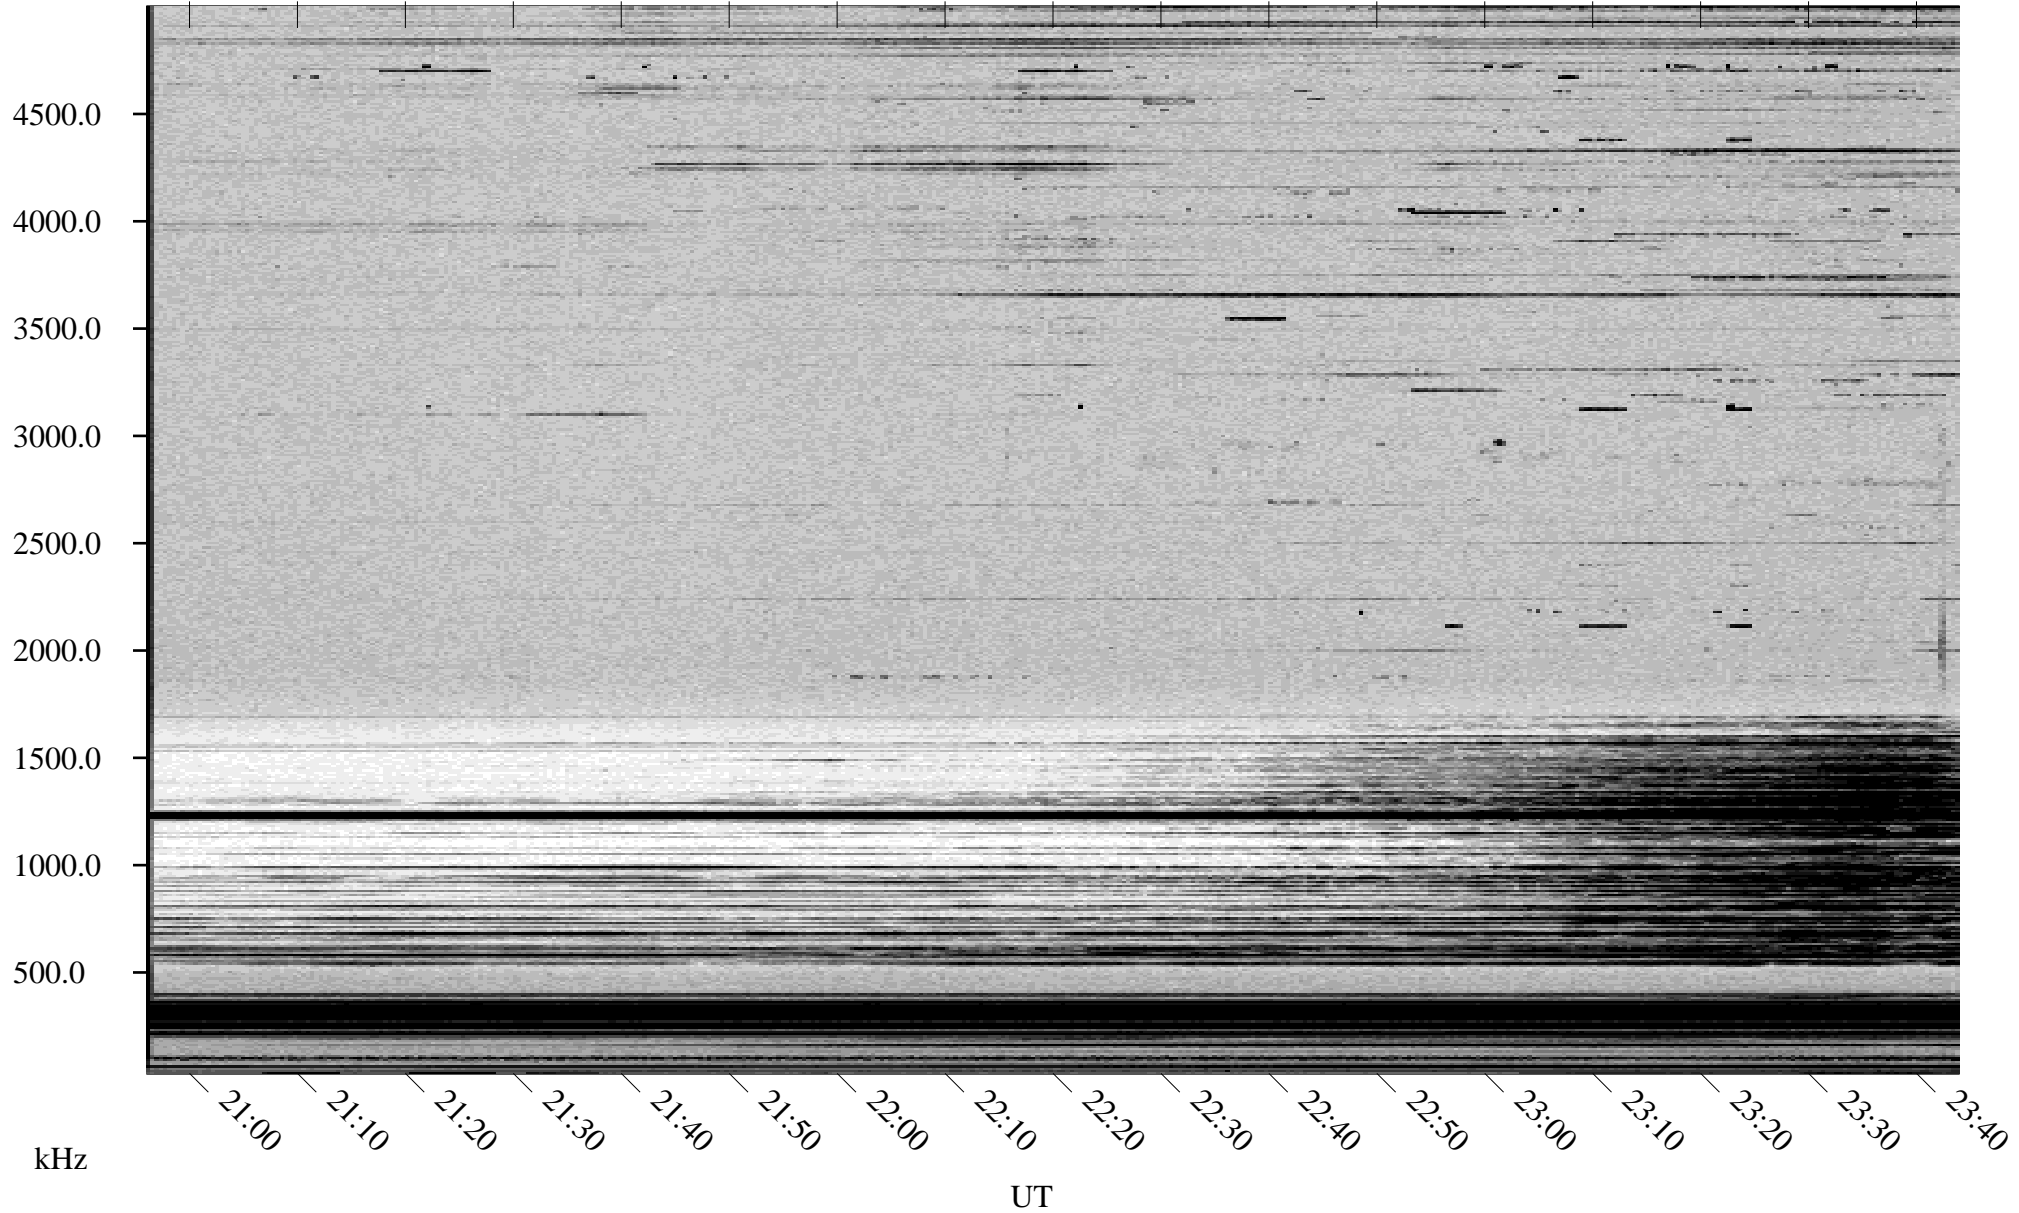

01/22/2000 Churchill, MTB

Linear Scale Black = 161 White = 15

ch00022l.r00m max_12

Page 1

01/22/2000 Churchill, MTB

Linear Scale Black = 161 White = 15

ch000221.r00m max_12

Page 2

01/23/2000 Churchill, MTB

Linear Scale Black = 161 White = 15

ch000221.r00m max_12

01/23/2000 Churchill, MTB

Linear Scale Black = 161 White = 15

ch000221.r00m max_12

Page 4

01/23/2000 Churchill, MTB

Linear Scale Black = 161 White = 15

ch00022l.r00m max_12

Page 5

01/23/2000 Churchill, MTB

Linear Scale Black = 161 White = 15

ch000221.r00m max_12

Page 6

01/23/2000 Churchill, MTB

Linear Scale Black = 161 White = 15

ch000221.r00m max_12

Page 7

01/23/2000 Churchill, MTB

Linear Scale Black = 161 White = 15

ch000221.r00m max_12