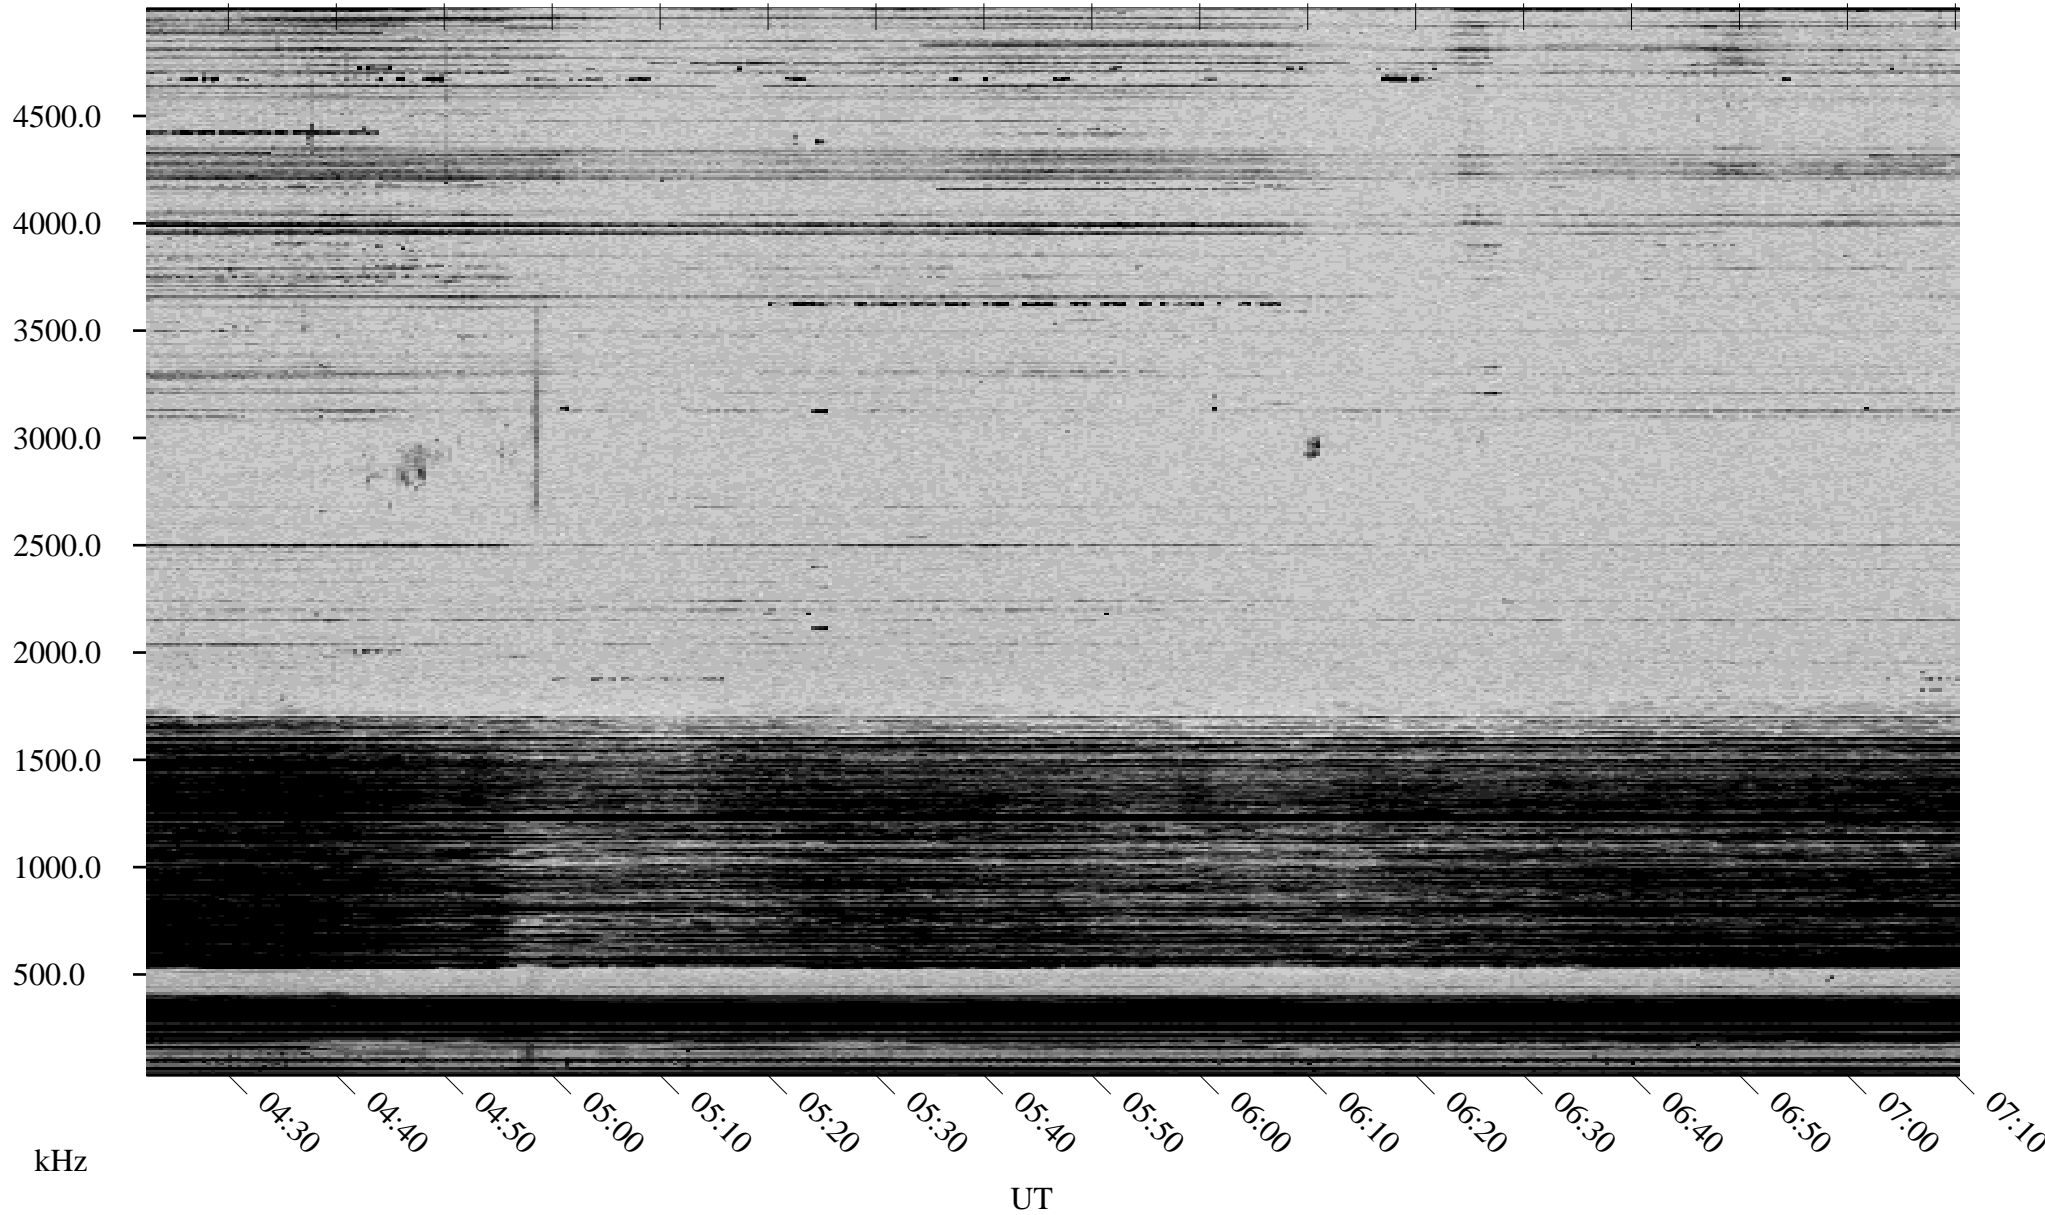

01/25/2000 Churchill, MTB

Linear Scale Black = 161 White = 15

ch000251.r00m max_12

Page 1

01/25/2000 Churchill, MTB

Linear Scale Black = 161 White = 15

ch000251.r00m max_12

Page 2

01/26/2000 Churchill, MTB

Linear Scale Black = 161 White = 15

ch000251.r00m max_12

Page 3

01/26/2000 Churchill, MTB

Linear Scale Black = 161 White = 15

ch000251.r00m max_12

Page 4

01/26/2000 Churchill, MTB

Linear Scale Black = 161 White = 15

ch000251.r00m max_12

Page 5

01/26/2000 Churchill, MTB

Linear Scale Black = 161 White = 15

ch000251.r00m max_12

Page 6

01/26/2000 Churchill, MTB

Linear Scale Black = 161 White = 15

ch000251.r00m max_12

Page 7

01/26/2000 Churchill, MTB

Linear Scale Black = 161 White = 15

ch000251.r00m max_12