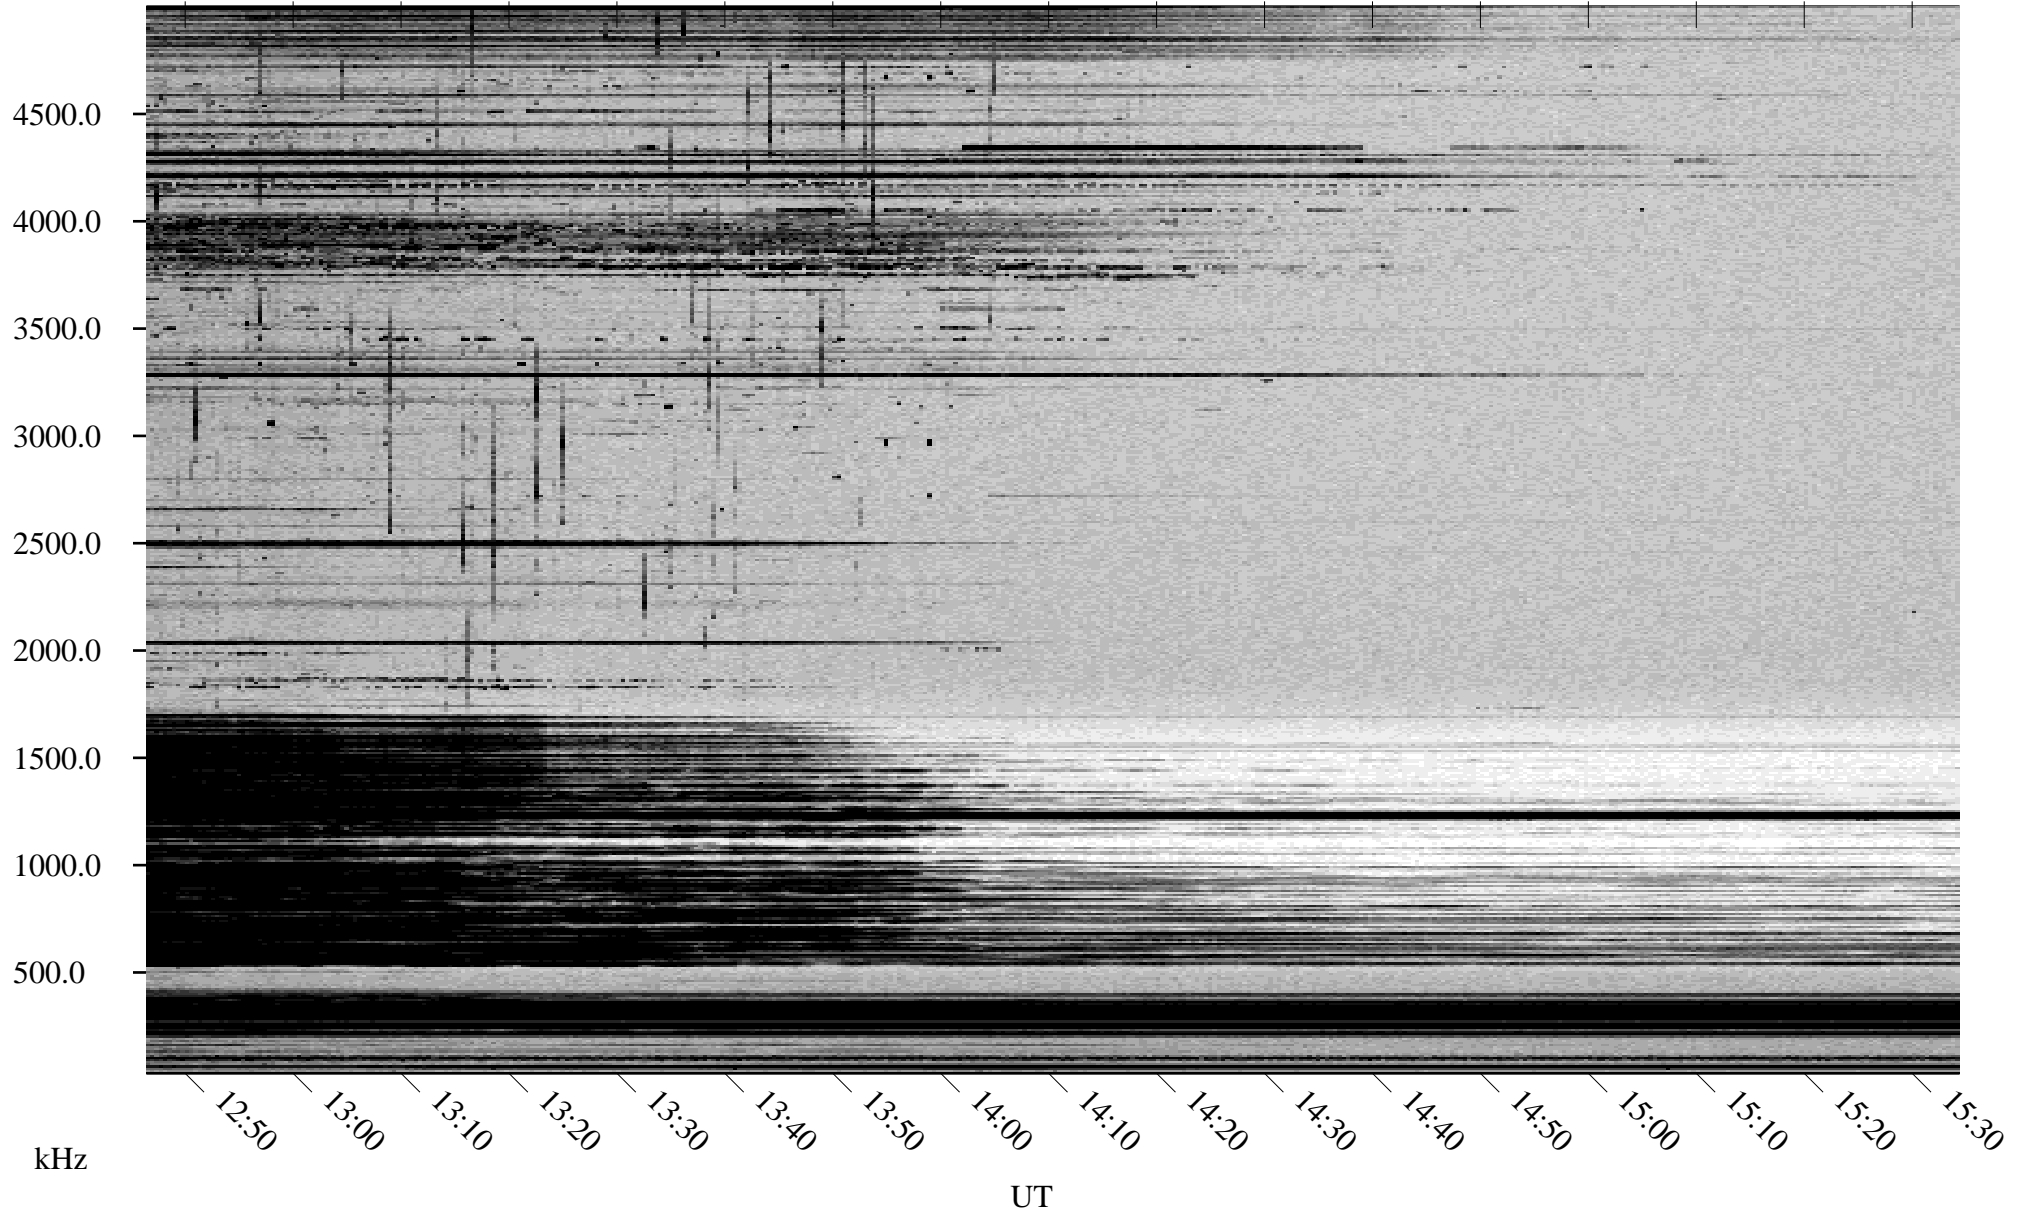

01/25/2000 Churchill, MTB

Linear Scale Black = 161 White = 15

ch000251.r00m max_12

Page 1

01/25/2000 Churchill, MTB

Linear Scale Black = 161 White = 15

ch000251.r00m max_12

Page 2

01/26/2000 Churchill, MTB

Linear Scale Black = 161 White = 15

ch000251.r00m max_12

Page 3

01/26/2000 Churchill, MTB

Linear Scale Black = 161 White = 15

ch000251.r00m max_12

Page 4

01/26/2000 Churchill, MTB

Linear Scale Black = 161 White = 15

ch000251.r00m max_12

Page 5

01/26/2000 Churchill, MTB

Linear Scale Black = 161 White = 15

ch000251.r00m max_12

Page 6

01/26/2000 Churchill, MTB

Linear Scale Black = 161 White = 15

ch000251.r00m max_12

Page 7

01/26/2000 Churchill, MTB

Linear Scale Black = 161 White = 15

ch000251.r00m max_12