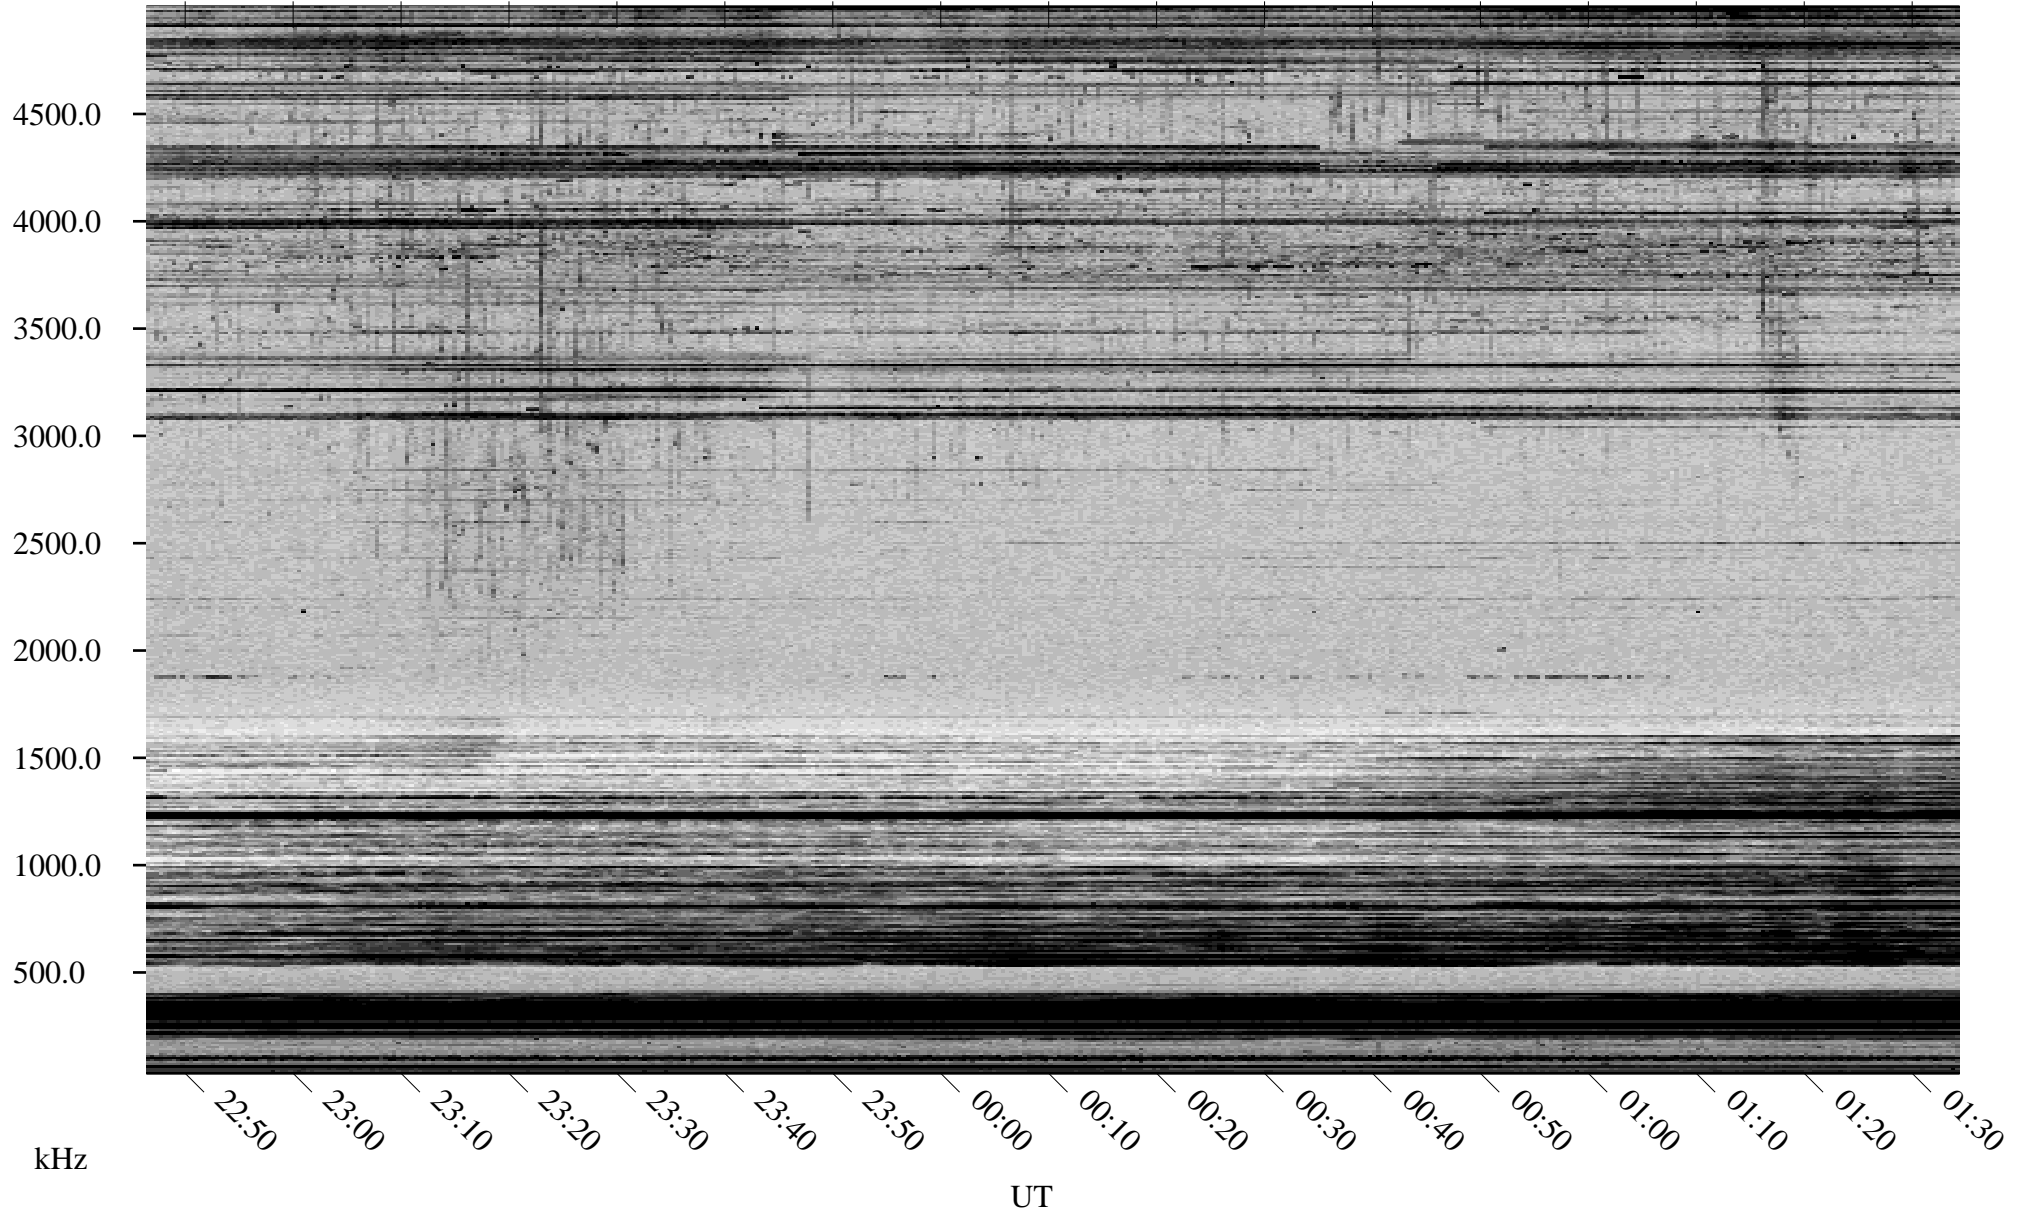

01/25/2000 Churchill, MTB

Linear Scale Black = 161 White = 15

ch000251.r00m max_12

Page 1

01/25/2000 Churchill, MTB

Linear Scale Black = 161 White = 15

ch000251.r00m max_12

Page 2

01/26/2000 Churchill, MTB

Linear Scale Black = 161 White = 15

ch000251.r00m max_12

Page 3

01/26/2000 Churchill, MTB

Linear Scale Black = 161 White = 15

ch000251.r00m max_12

Page 4

01/26/2000 Churchill, MTB

Linear Scale Black = 161 White = 15

ch000251.r00m max_12

Page 5

01/26/2000 Churchill, MTB

Linear Scale Black = 161 White = 15

ch000251.r00m max_12

Page 6

01/26/2000 Churchill, MTB

Linear Scale Black = 161 White = 15

ch000251.r00m max_12

Page 7

01/26/2000 Churchill, MTB

Linear Scale Black = 161 White = 15

ch000251.r00m max_12