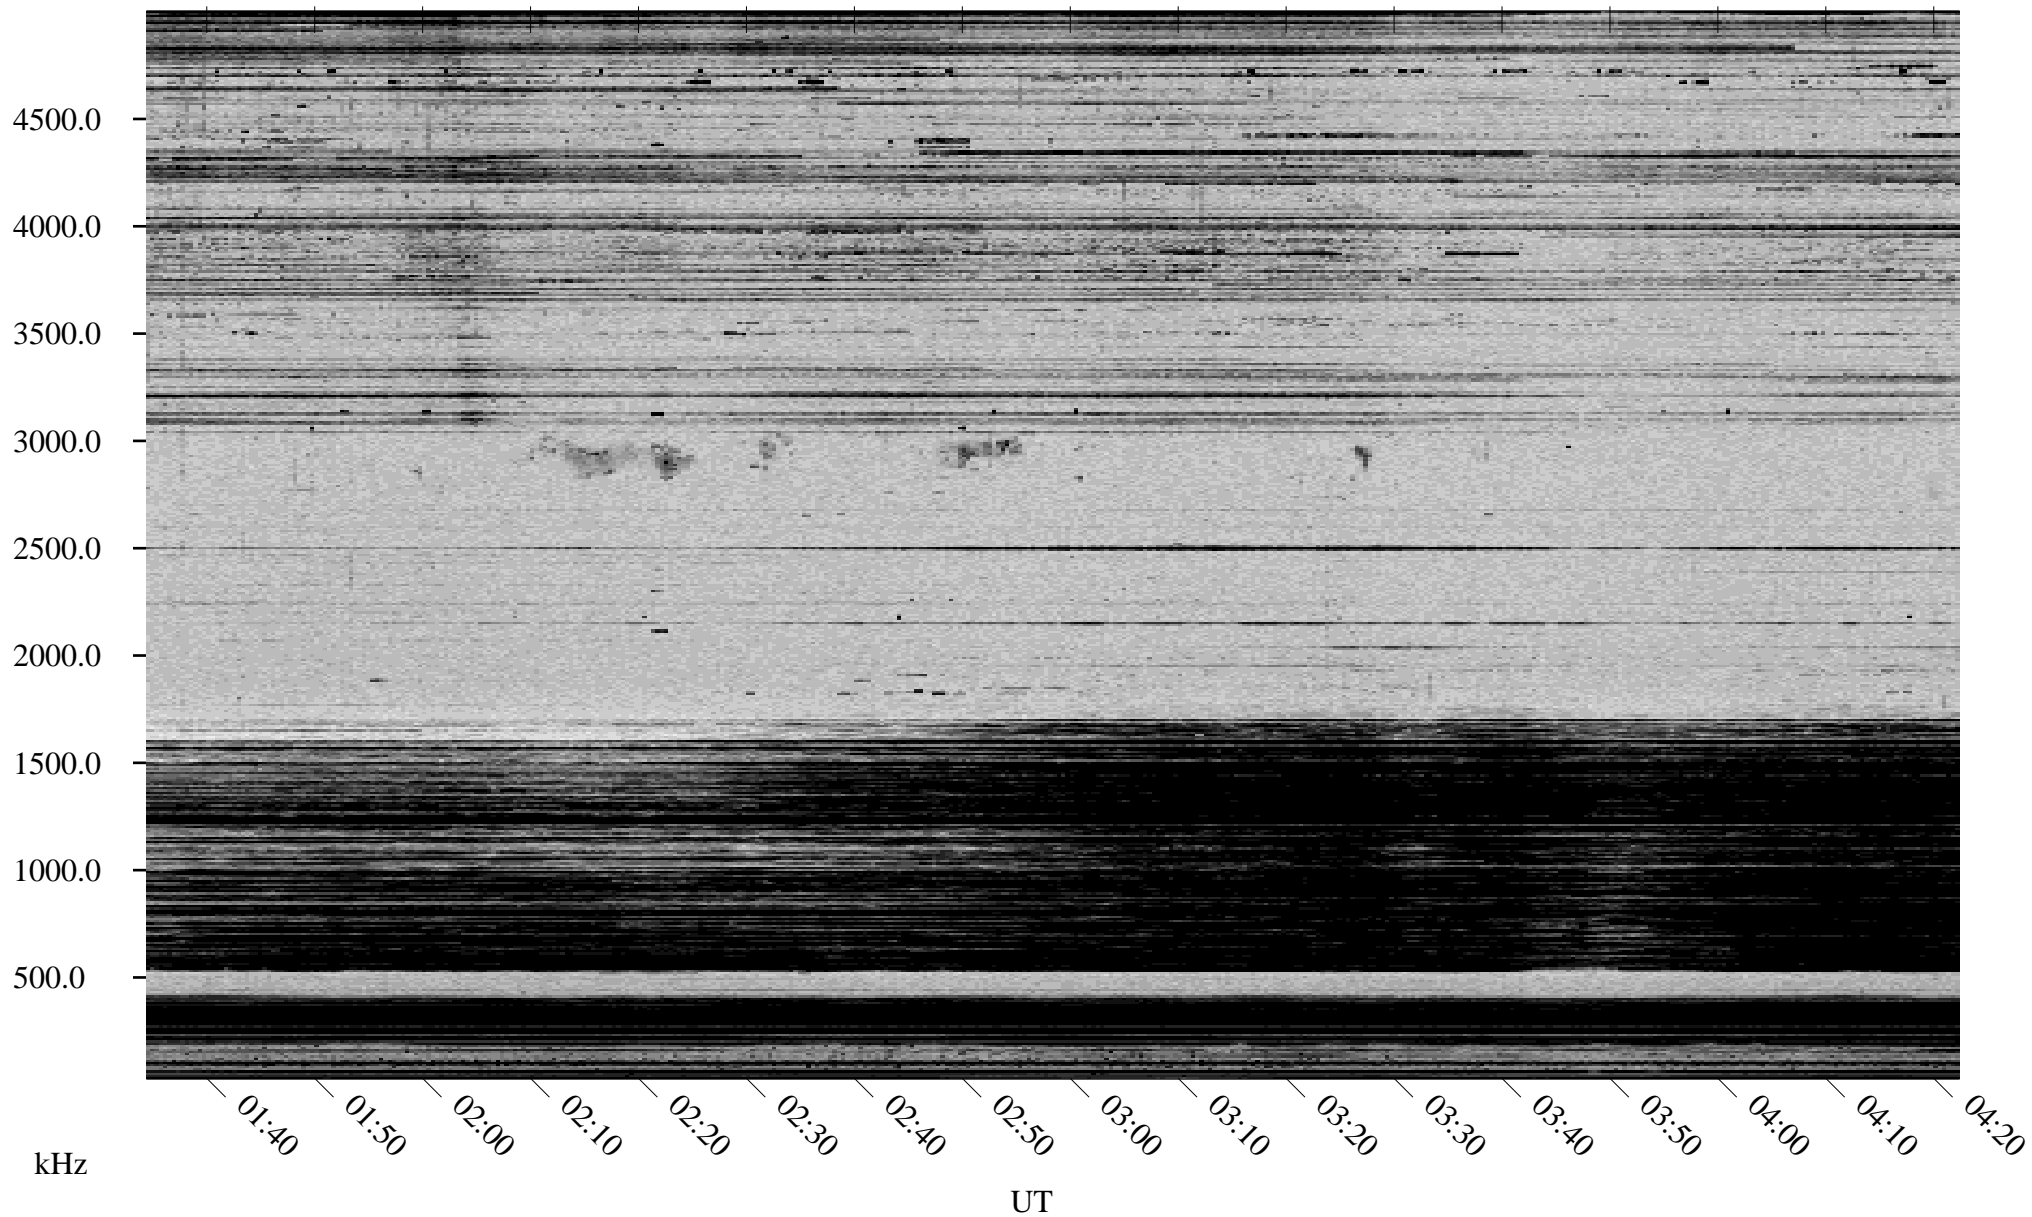

01/25/2000 Churchill, MTB

Linear Scale Black = 161 White = 15

ch000251.r00m max_12

Page 1

01/25/2000 Churchill, MTB

Linear Scale Black = 161 White = 15

ch000251.r00m max_12

Page 2

01/26/2000 Churchill, MTB

Linear Scale Black = 161 White = 15

ch000251.r00m max_12

Page 3

01/26/2000 Churchill, MTB

Linear Scale Black = 161 White = 15

ch000251.r00m max_12

Page 4

01/26/2000 Churchill, MTB

Linear Scale Black = 161 White = 15

ch000251.r00m max_12

Page 5

01/26/2000 Churchill, MTB

Linear Scale Black = 161 White = 15

ch000251.r00m max_12

Page 6

01/26/2000 Churchill, MTB

Linear Scale Black = 161 White = 15

ch000251.r00m max_12

Page 7

01/26/2000 Churchill, MTB

Linear Scale Black = 161 White = 15

ch000251.r00m max_12