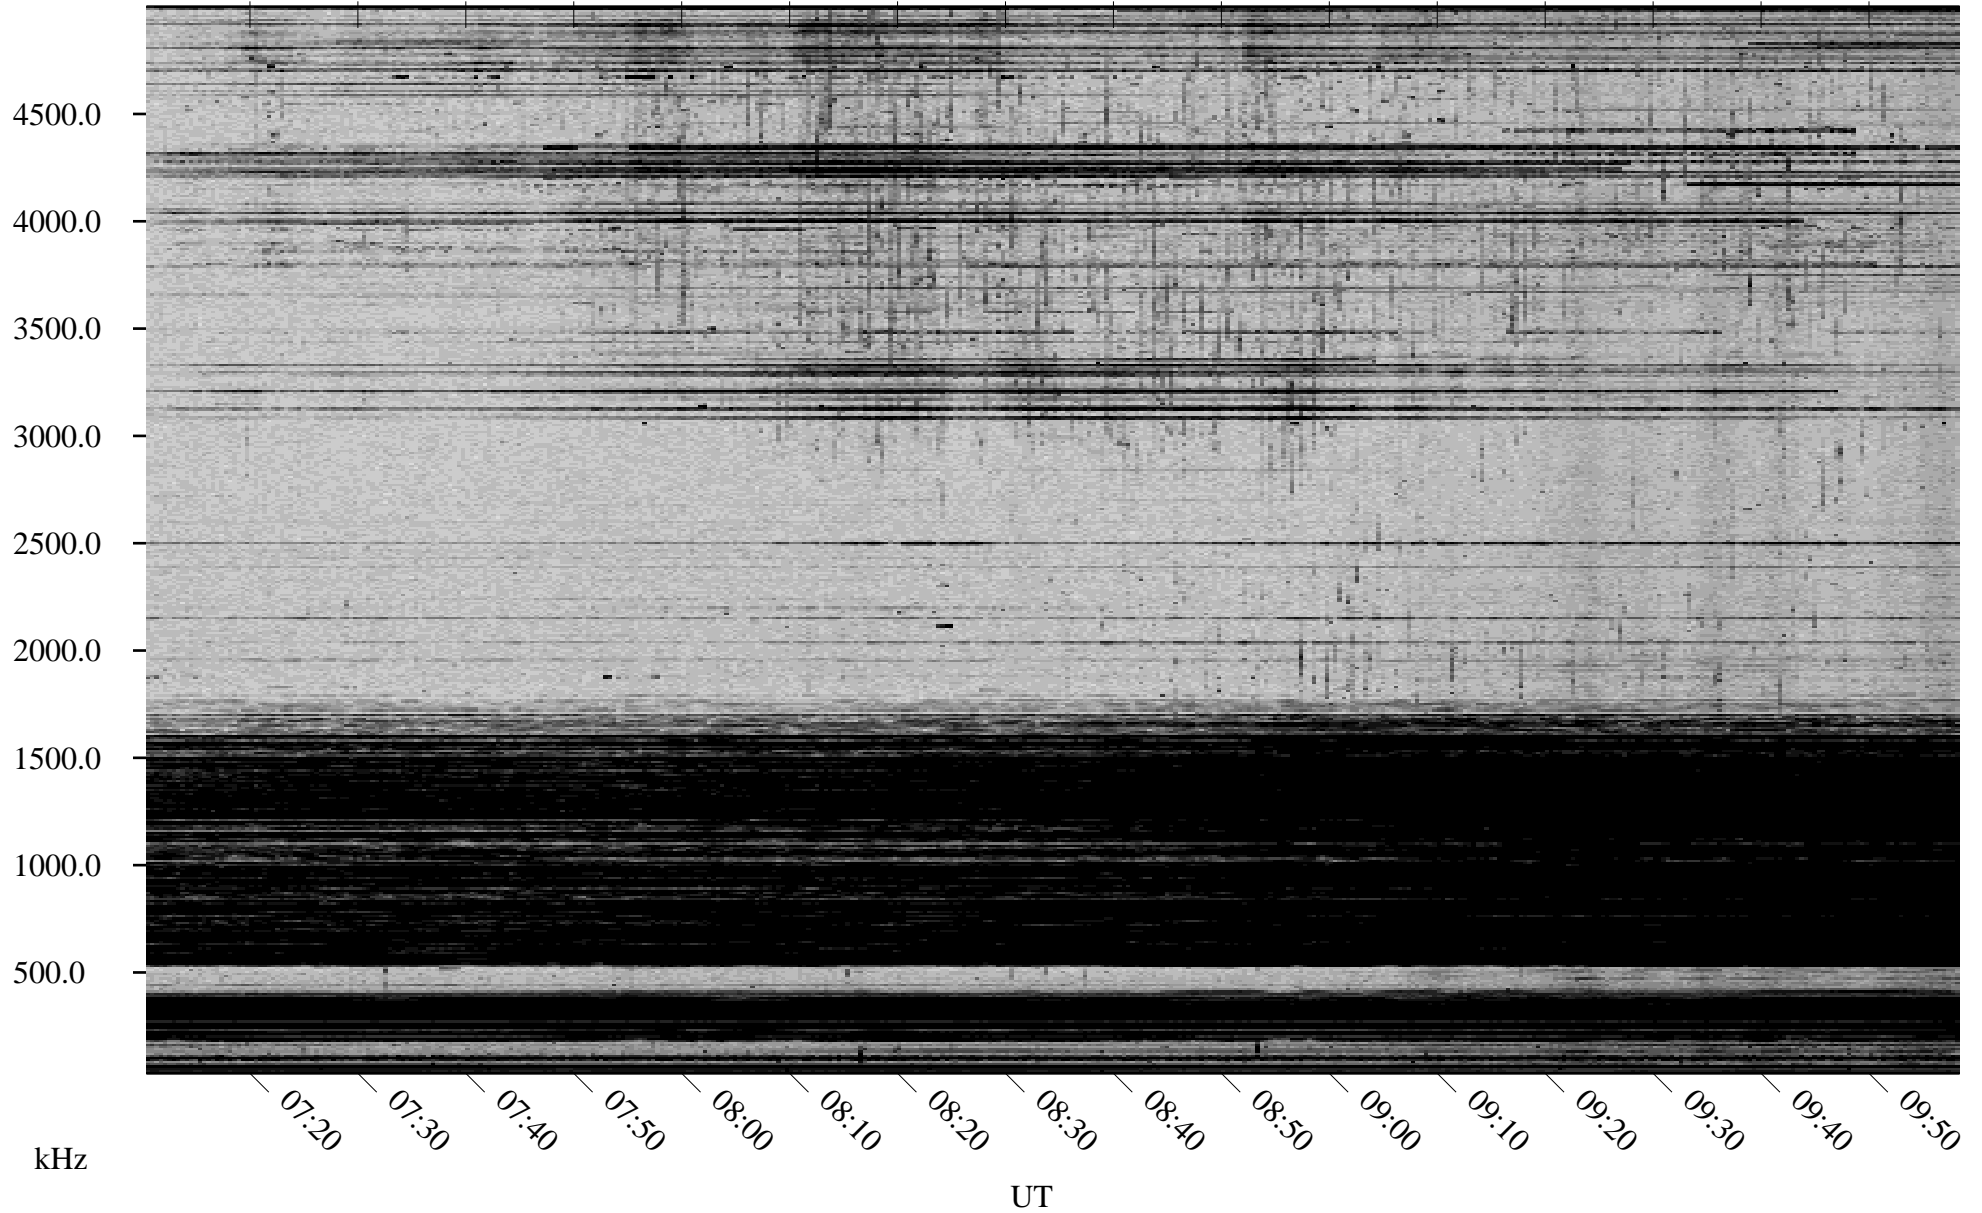

01/25/2000 Churchill, MTB

Linear Scale Black = 161 White = 15

ch000251.r00m max_12

Page 1

01/25/2000 Churchill, MTB

Linear Scale Black = 161 White = 15

ch000251.r00m max_12

Page 2

01/26/2000 Churchill, MTB

Linear Scale Black = 161 White = 15

ch000251.r00m max_12

Page 3

01/26/2000 Churchill, MTB

Linear Scale Black = 161 White = 15

ch000251.r00m max_12

Page 4

01/26/2000 Churchill, MTB

Linear Scale Black = 161 White = 15

ch000251.r00m max_12

Page 5

01/26/2000 Churchill, MTB

Linear Scale Black = 161 White = 15

ch000251.r00m max_12

Page 6

01/26/2000 Churchill, MTB

Linear Scale Black = 161 White = 15

ch000251.r00m max_12

Page 7

01/26/2000 Churchill, MTB

Linear Scale Black = 161 White = 15

ch000251.r00m max_12