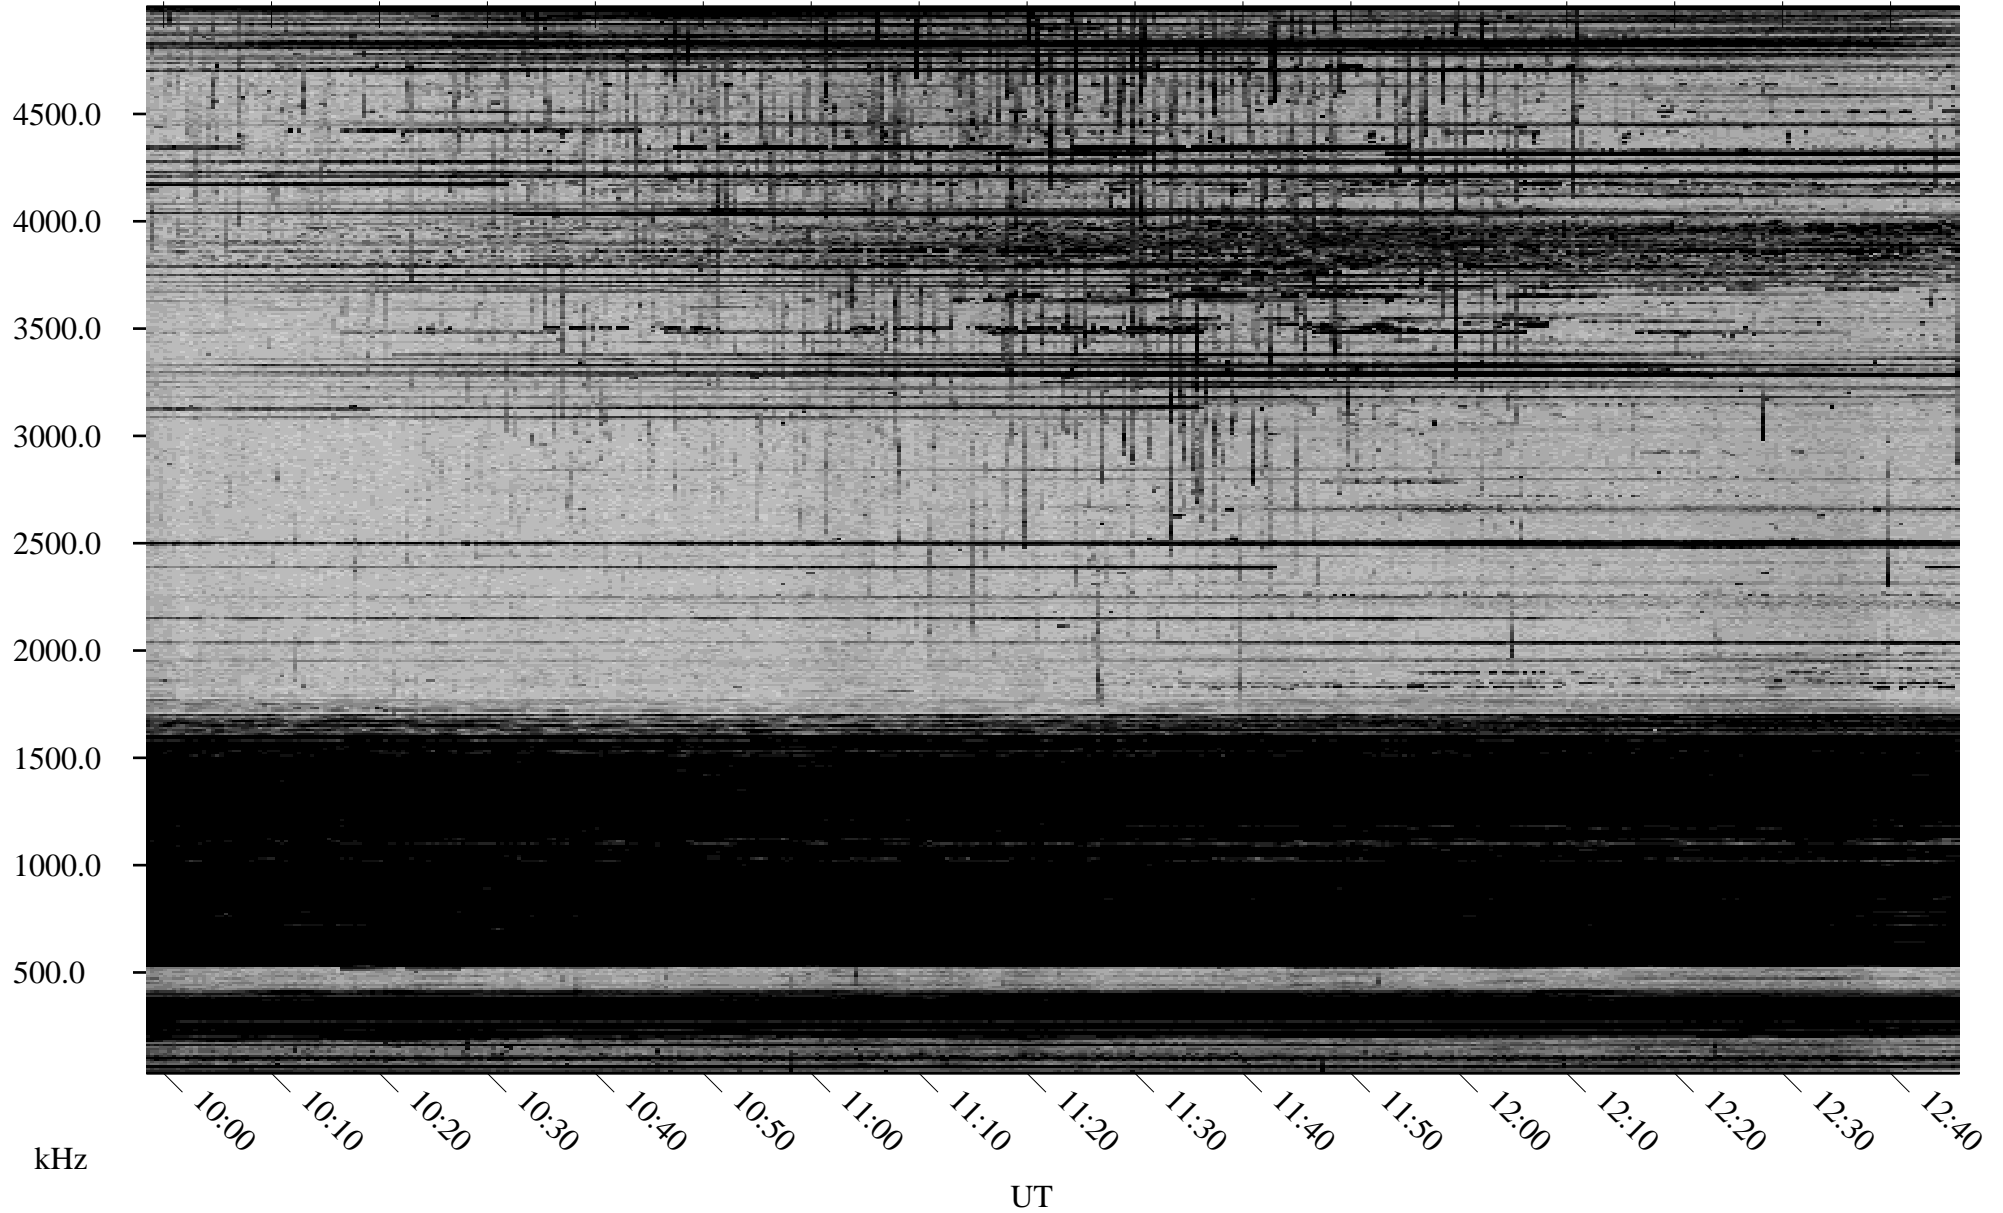

01/25/2000 Churchill, MTB

Linear Scale Black = 161 White = 15

ch000251.r00m max_12

Page 1

01/25/2000 Churchill, MTB

Linear Scale Black = 161 White = 15

ch000251.r00m max_12

Page 2

01/26/2000 Churchill, MTB

Linear Scale Black = 161 White = 15

ch000251.r00m max_12

Page 3

01/26/2000 Churchill, MTB

Linear Scale Black = 161 White = 15

ch000251.r00m max_12

Page 4

01/26/2000 Churchill, MTB

Linear Scale Black = 161 White = 15

ch000251.r00m max_12

Page 5

01/26/2000 Churchill, MTB

Linear Scale Black = 161 White = 15

ch000251.r00m max_12

Page 6

01/26/2000 Churchill, MTB

Linear Scale Black = 161 White = 15

ch000251.r00m max_12

Page 7

01/26/2000 Churchill, MTB

Linear Scale Black = 161 White = 15

ch000251.r00m max_12