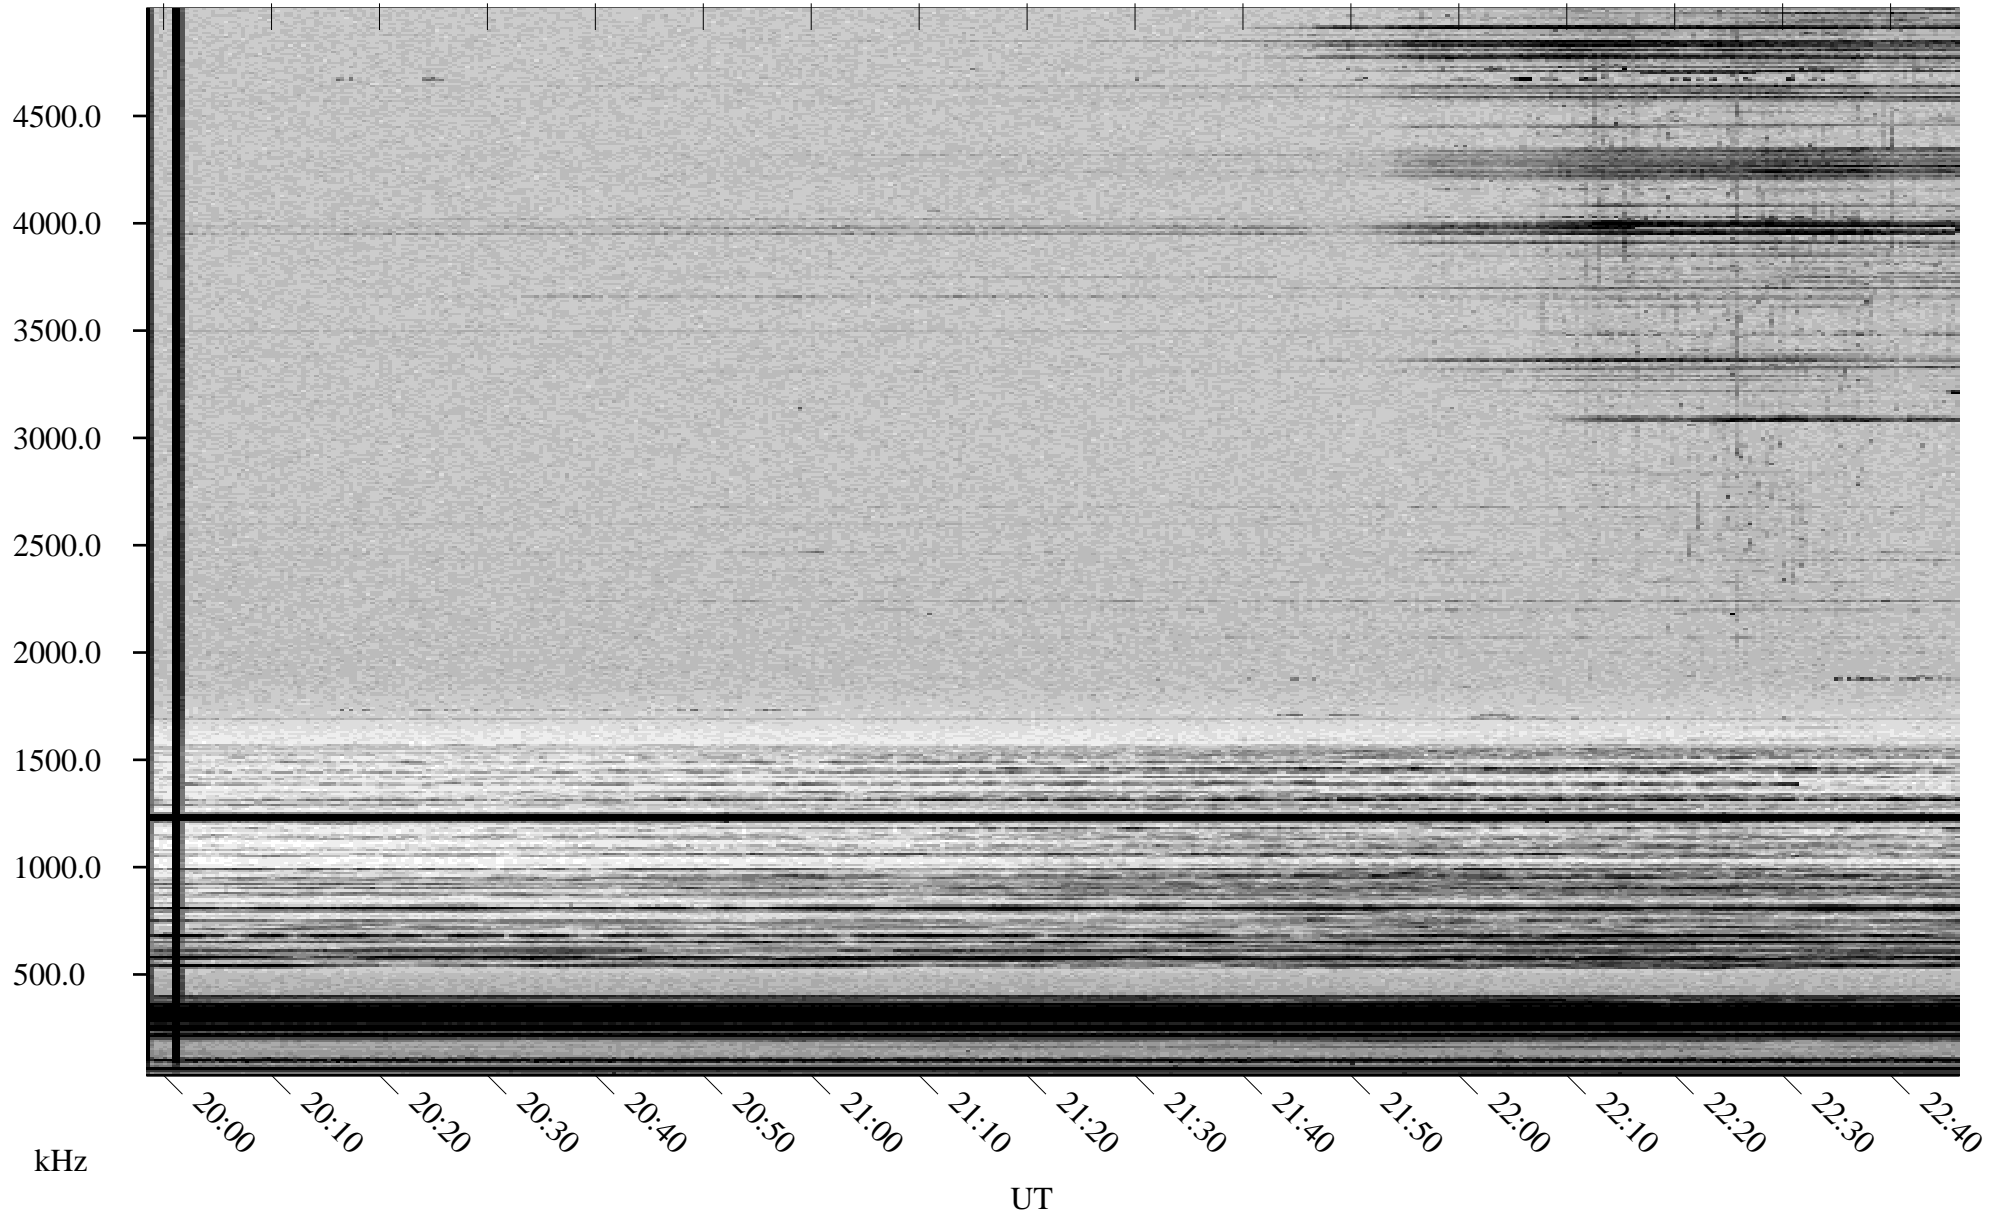

01/25/2000 Churchill, MTB

Linear Scale Black = 161 White = 15

ch000251.r00m max_12

Page 1

01/25/2000 Churchill, MTB

Linear Scale Black = 161 White = 15

ch000251.r00m max_12

Page 2

01/26/2000 Churchill, MTB

Linear Scale Black = 161 White = 15

ch000251.r00m max_12

Page 3

01/26/2000 Churchill, MTB

Linear Scale Black = 161 White = 15

ch000251.r00m max_12

Page 4

01/26/2000 Churchill, MTB

Linear Scale Black = 161 White = 15

ch000251.r00m max_12

Page 5

01/26/2000 Churchill, MTB

Linear Scale Black = 161 White = 15

ch000251.r00m max_12

Page 6

01/26/2000 Churchill, MTB

Linear Scale Black = 161 White = 15

ch000251.r00m max_12

Page 7

01/26/2000 Churchill, MTB

Linear Scale Black = 161 White = 15

ch000251.r00m max_12