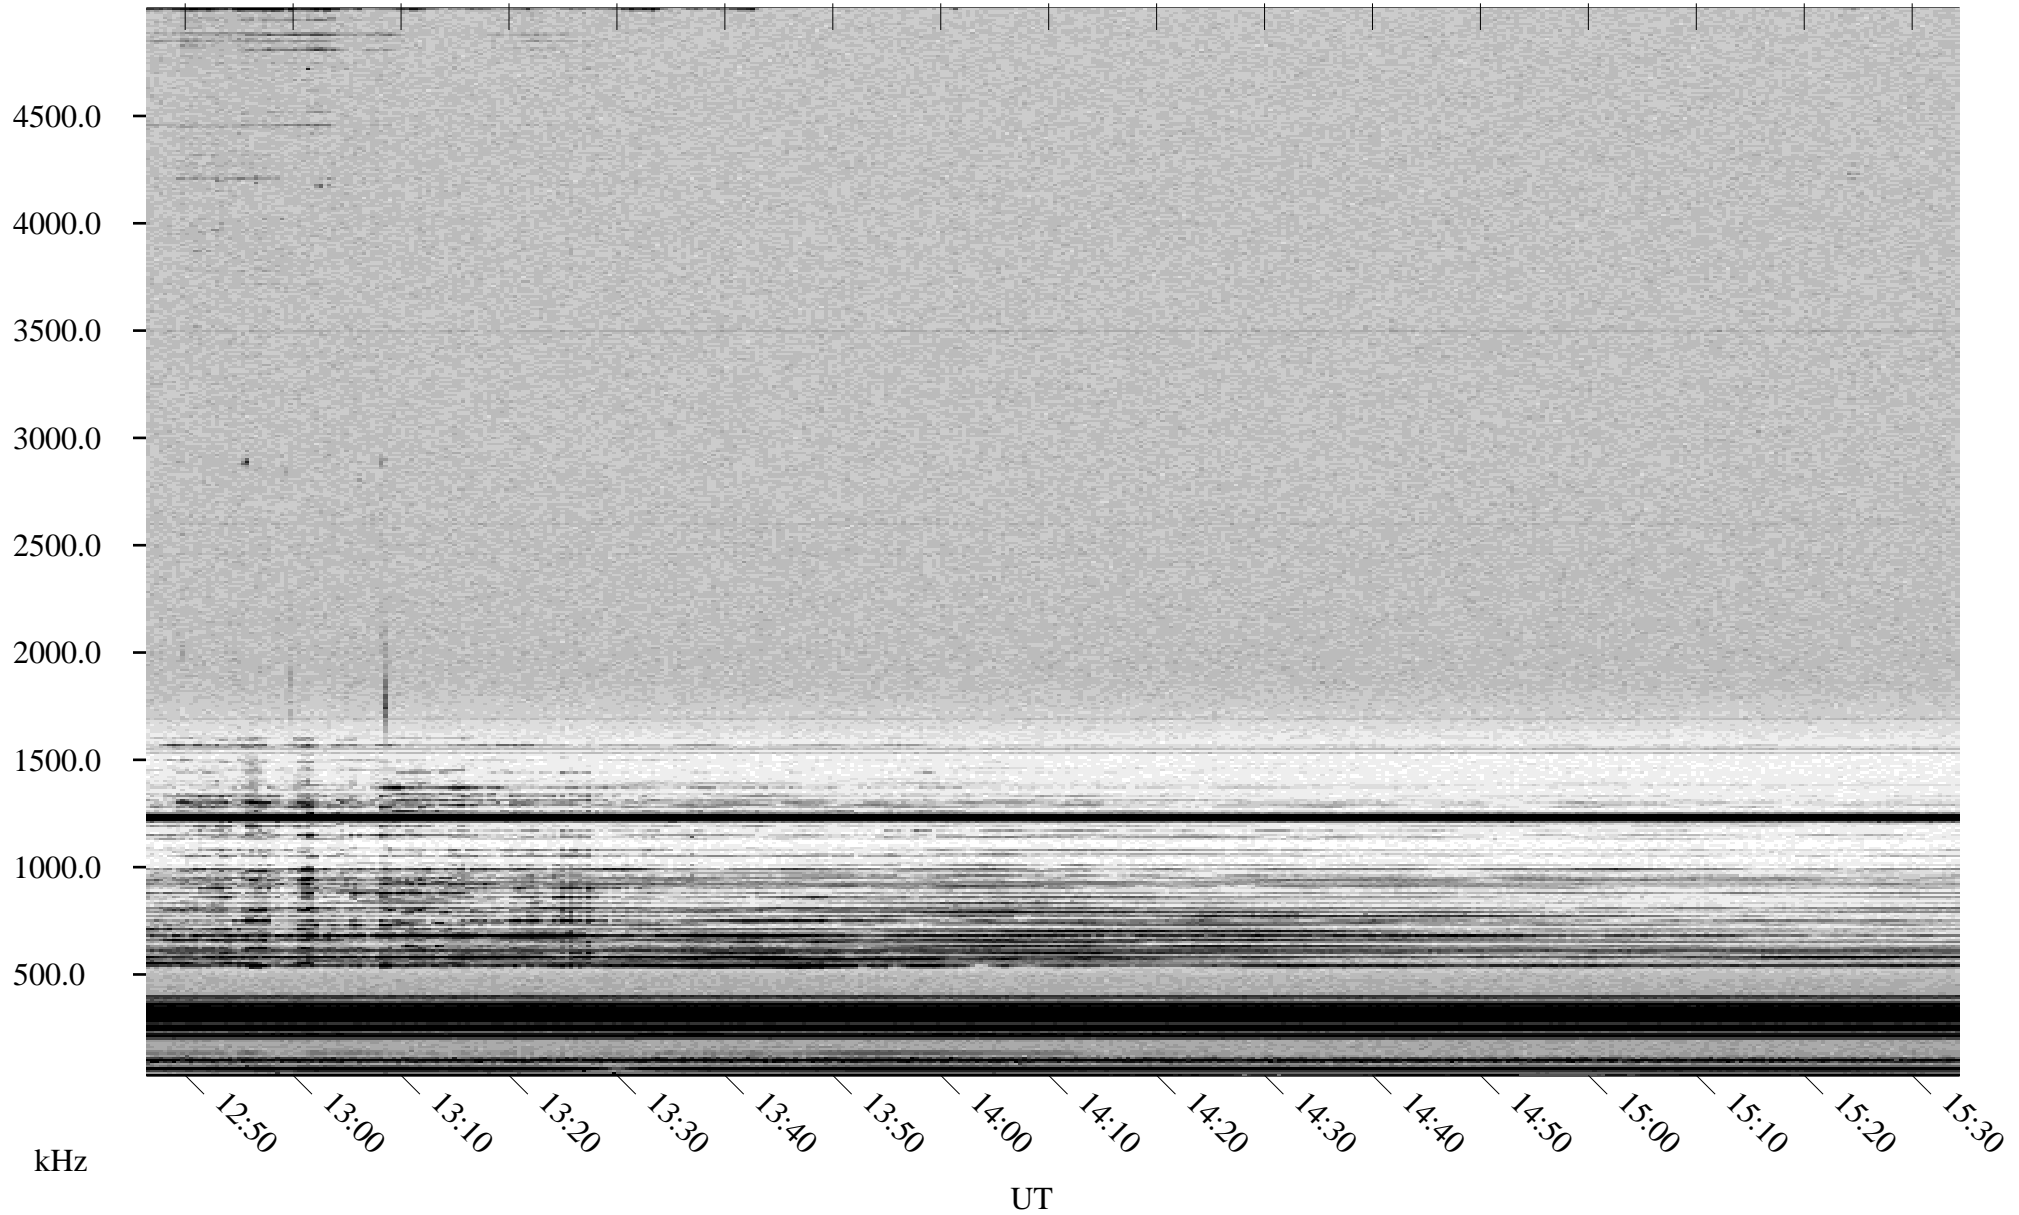

01/27/2000 Churchill, MTB

Linear Scale Black = 161 White = 15

ch000271.r00m max_12

Page 1

01/27/2000 Churchill, MTB

Linear Scale Black = 161 White = 15

ch00027l.r00m max_12

Page 2

01/28/2000 Churchill, MTB

Linear Scale Black = 161 White = 15

ch000271.r00m max_12

Page 3

01/28/2000 Churchill, MTB

Linear Scale Black = 161 White = 15

ch00027l.r00m max_12

Page 4

01/28/2000 Churchill, MTB

Linear Scale Black = 161 White = 15

ch00027l.r00m max_12

Page 5

01/28/2000 Churchill, MTB

Linear Scale Black = 161 White = 15

ch000271.r00m max_12

Page 6

01/28/2000 Churchill, MTB

Linear Scale Black = 161 White = 15

ch000271.r00m max_12

Page 7

01/28/2000 Churchill, MTB

Linear Scale Black = 161 White = 15

ch000271.r00m max_12