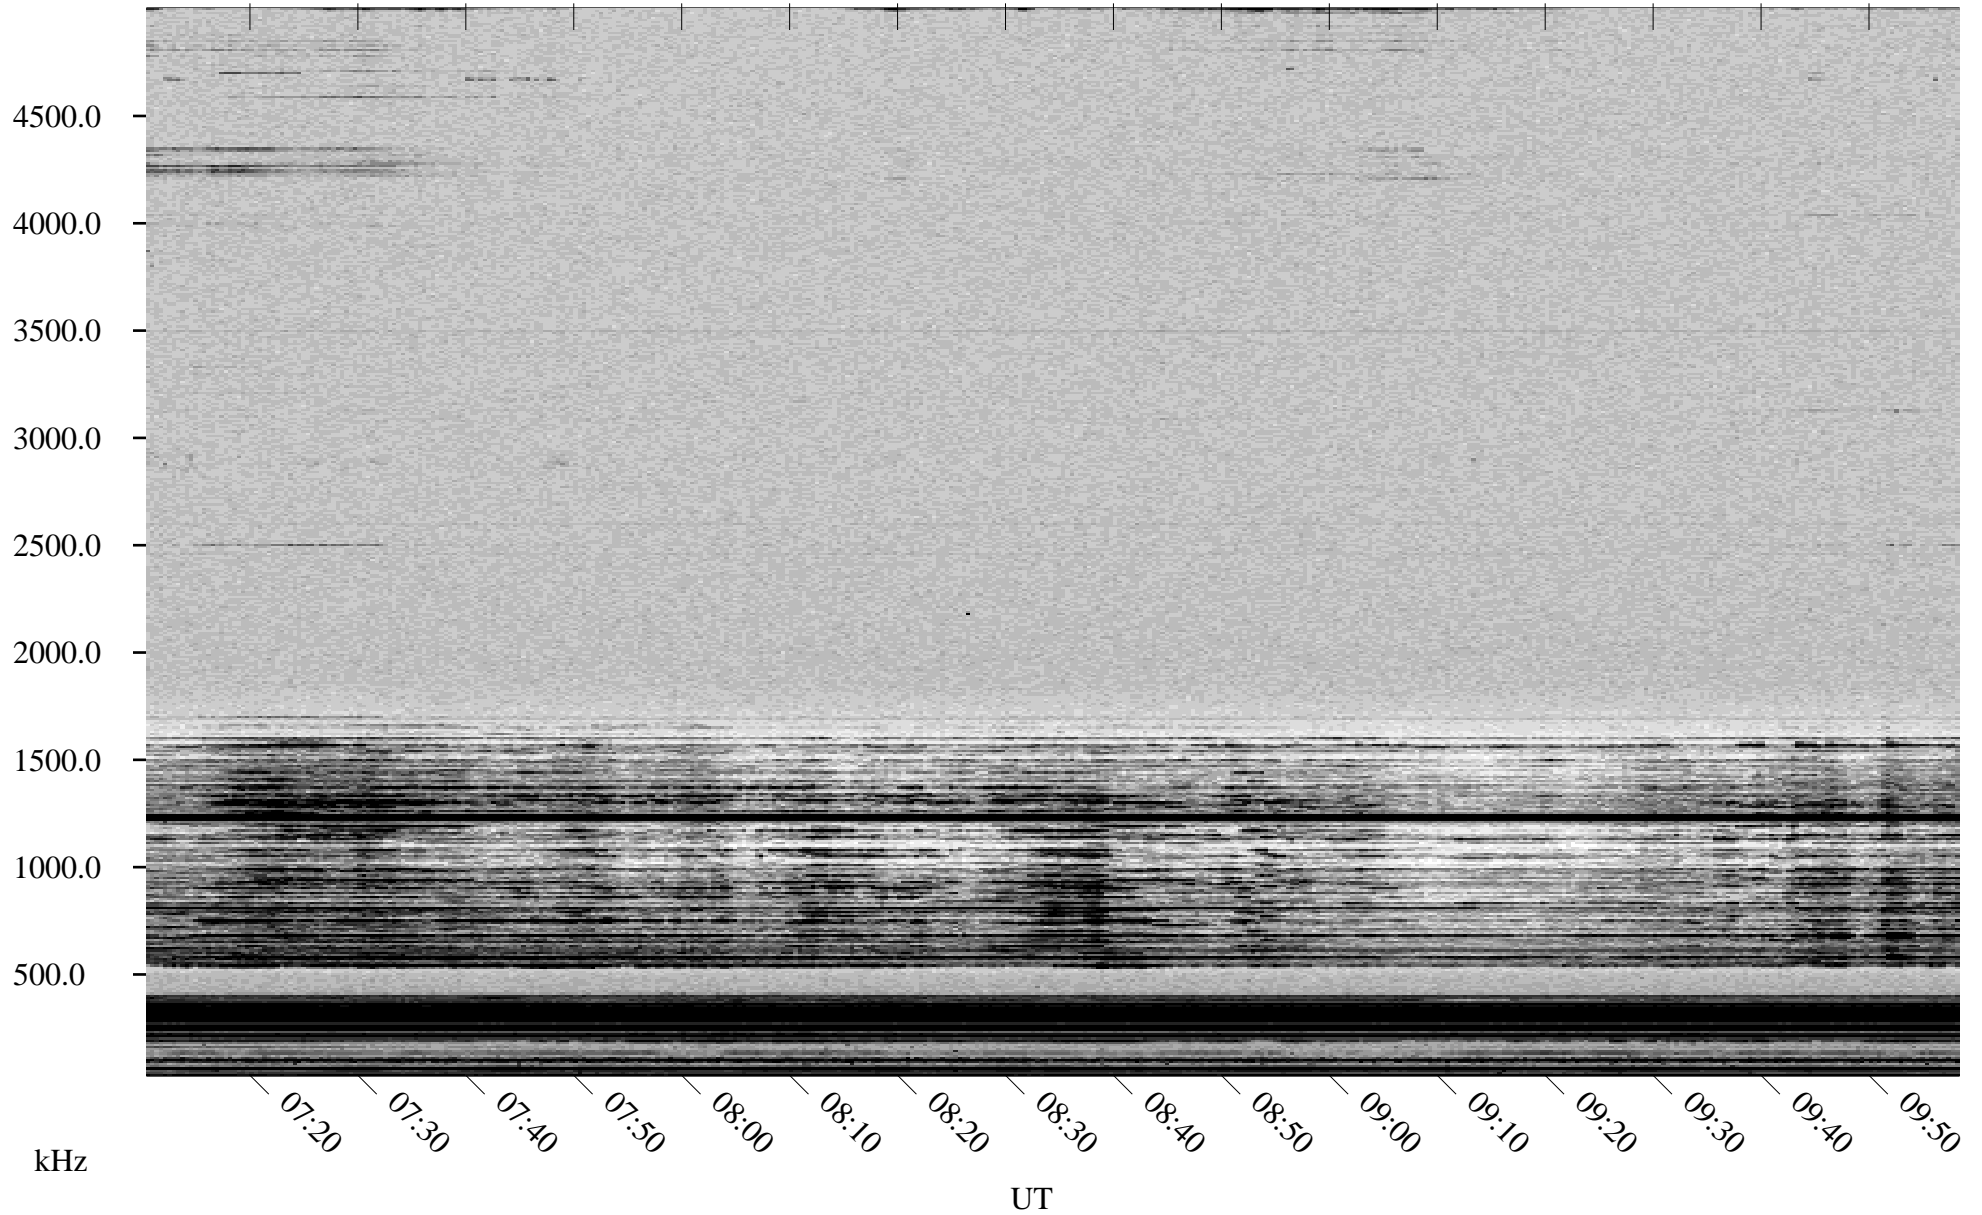

01/27/2000 Churchill, MTB

Linear Scale Black = 161 White = 15

ch000271.r00m max_12

Page 1

01/27/2000 Churchill, MTB

Linear Scale Black = 161 White = 15

ch00027l.r00m max_12

Page 2

01/28/2000 Churchill, MTB

Linear Scale Black = 161 White = 15

ch000271.r00m max_12

Page 3

01/28/2000 Churchill, MTB

Linear Scale Black = 161 White = 15

ch00027l.r00m max_12

Page 4

01/28/2000 Churchill, MTB

Linear Scale Black = 161 White = 15

ch00027l.r00m max_12

Page 5

01/28/2000 Churchill, MTB

Linear Scale Black = 161 White = 15

ch000271.r00m max_12

Page 6

01/28/2000 Churchill, MTB

Linear Scale Black = 161 White = 15

ch000271.r00m max_12

Page 7

01/28/2000 Churchill, MTB

Linear Scale Black = 161 White = 15

ch000271.r00m max_12