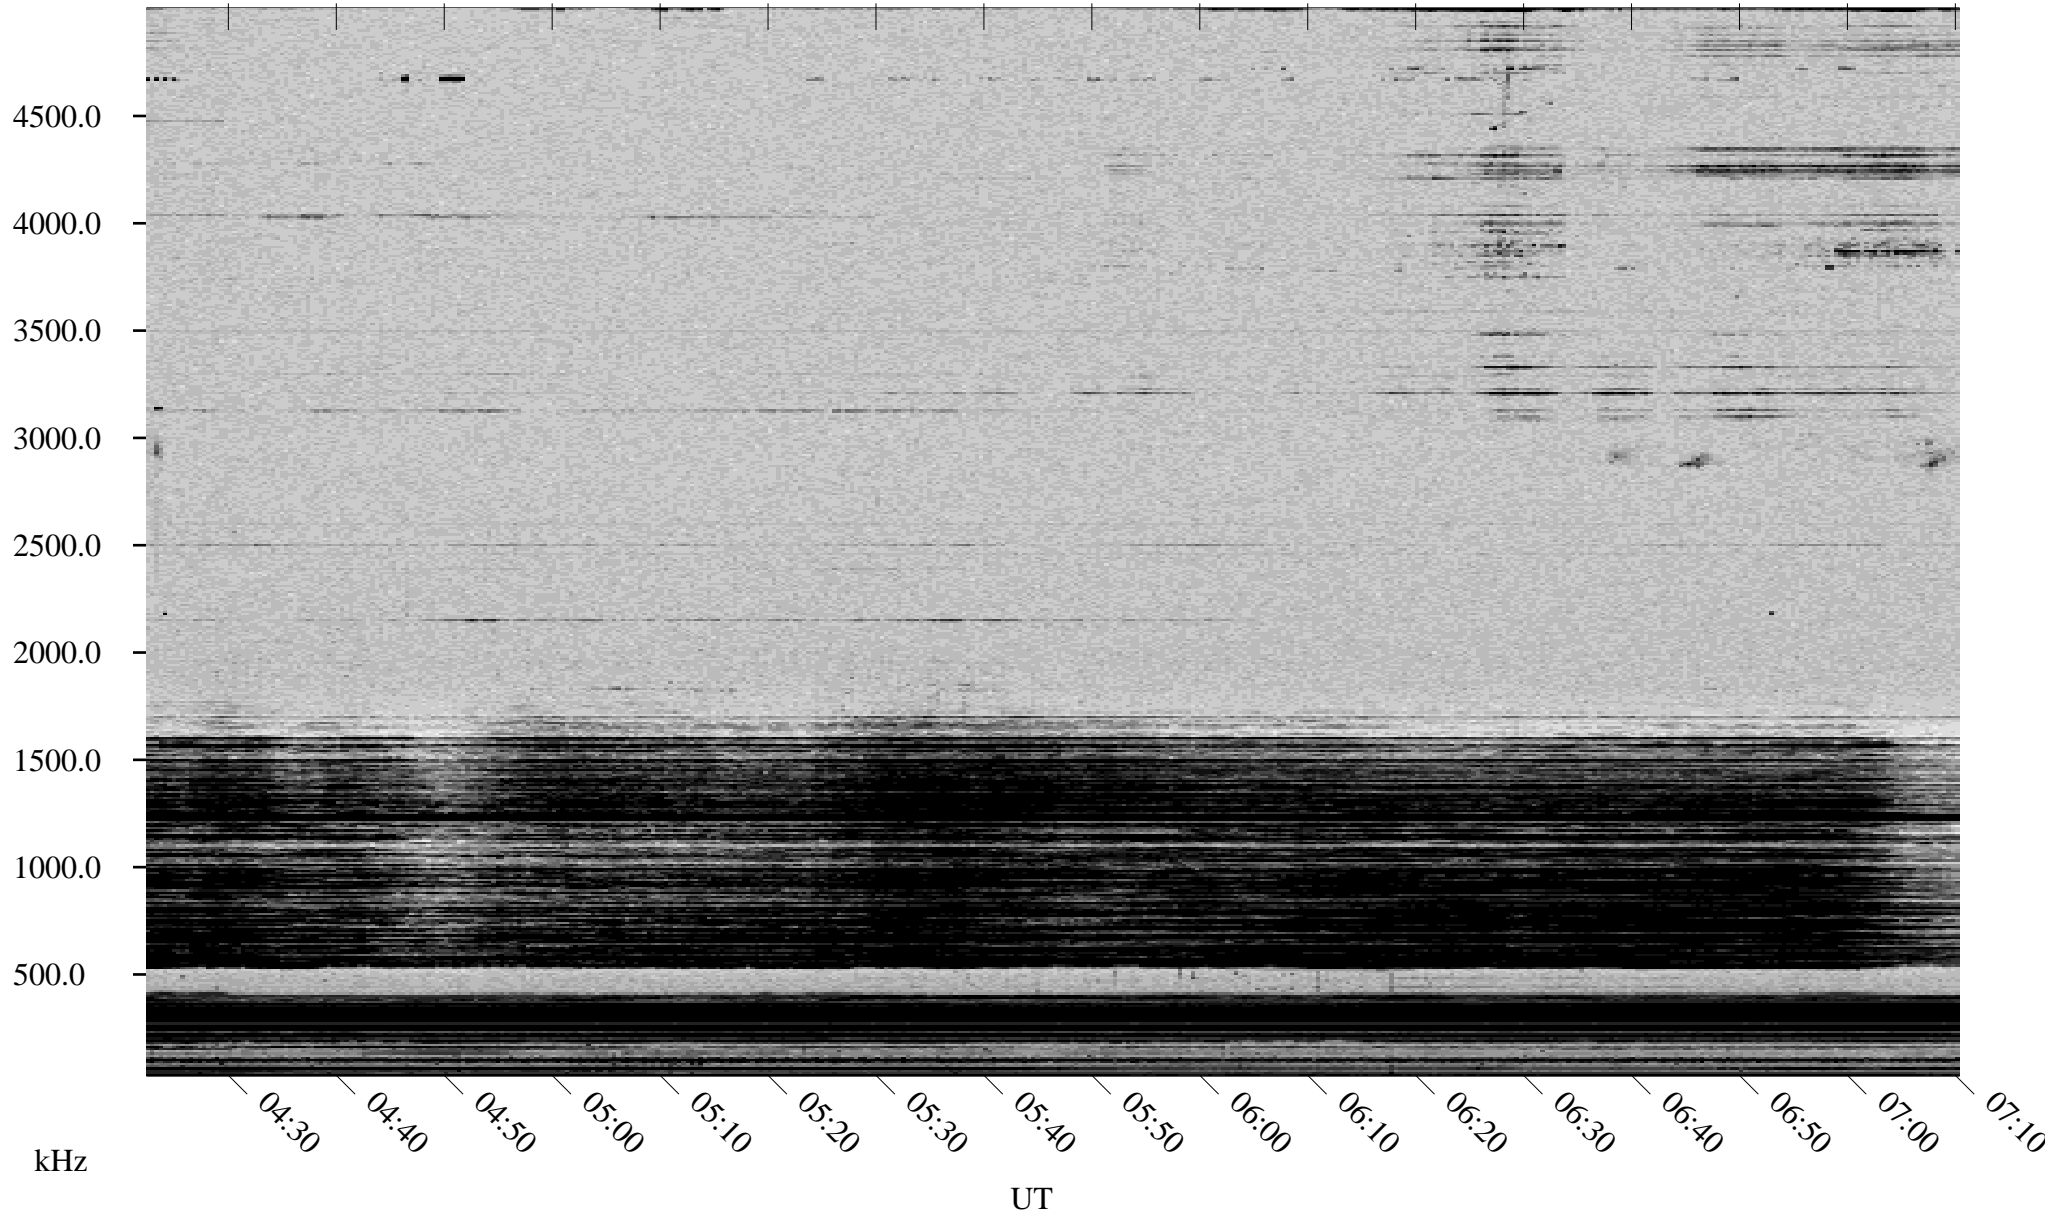

01/27/2000 Churchill, MTB

Linear Scale Black = 161 White = 15

ch000271.r00m max_12

Page 1

01/27/2000 Churchill, MTB

Linear Scale Black = 161 White = 15

ch00027l.r00m max_12

Page 2

01/28/2000 Churchill, MTB

Linear Scale Black = 161 White = 15

ch000271.r00m max_12

Page 3

01/28/2000 Churchill, MTB

Linear Scale Black = 161 White = 15

ch00027l.r00m max_12

Page 4

01/28/2000 Churchill, MTB

Linear Scale Black = 161 White = 15

ch00027l.r00m max_12

Page 5

01/28/2000 Churchill, MTB

Linear Scale Black = 161 White = 15

ch000271.r00m max_12

Page 6

01/28/2000 Churchill, MTB

Linear Scale Black = 161 White = 15

ch000271.r00m max_12

Page 7

01/28/2000 Churchill, MTB

Linear Scale Black = 161 White = 15

ch000271.r00m max_12