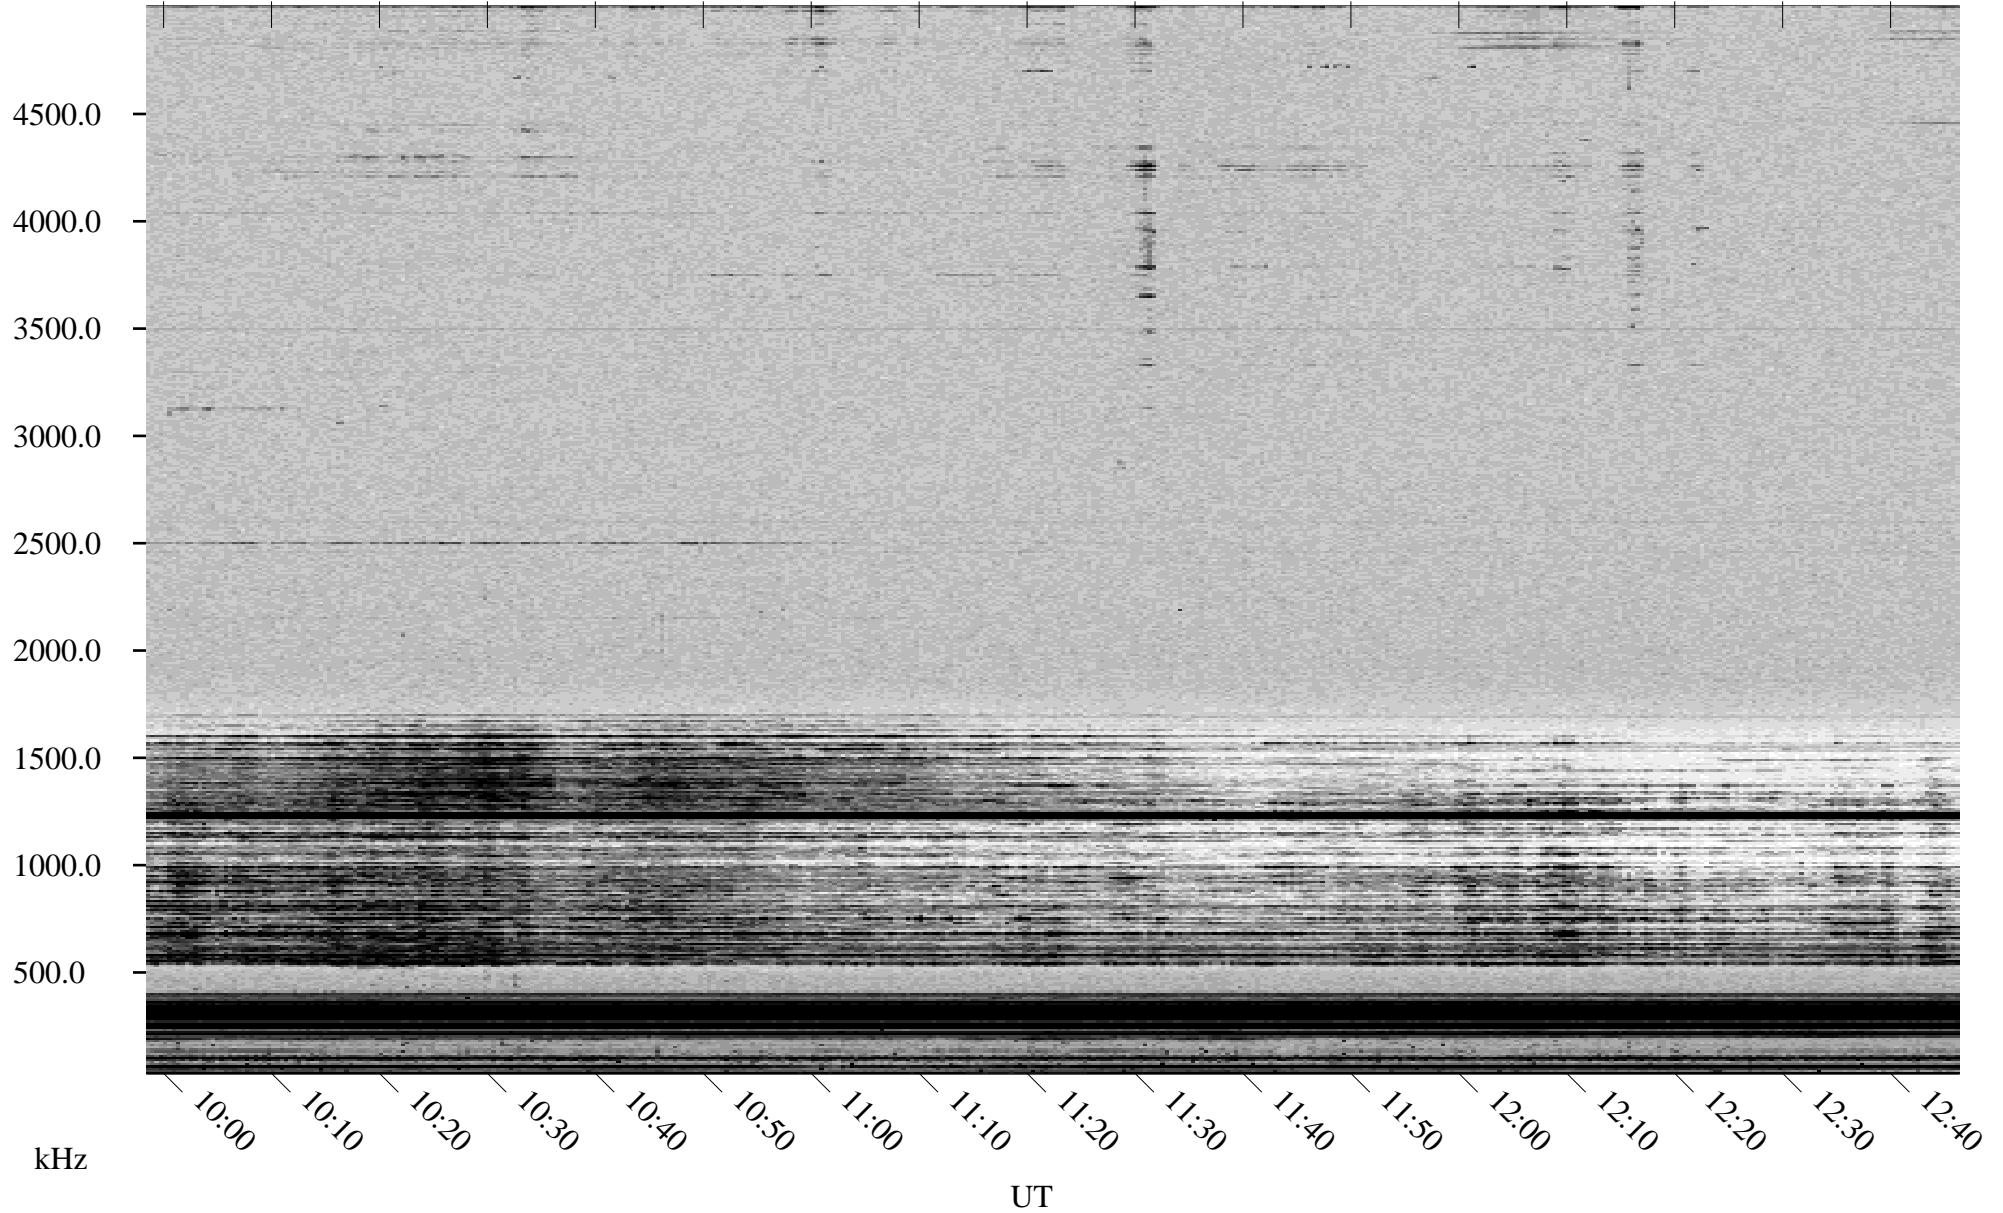

01/27/2000 Churchill, MTB

Linear Scale Black = 161 White = 15

ch000271.r00m max_12

Page 1

01/27/2000 Churchill, MTB

Linear Scale Black = 161 White = 15

ch00027l.r00m max_12

Page 2

01/28/2000 Churchill, MTB

Linear Scale Black = 161 White = 15

ch000271.r00m max_12

Page 3

01/28/2000 Churchill, MTB

Linear Scale Black = 161 White = 15

ch00027l.r00m max_12

Page 4

01/28/2000 Churchill, MTB

Linear Scale Black = 161 White = 15

ch00027l.r00m max_12

Page 5

01/28/2000 Churchill, MTB

Linear Scale Black = 161 White = 15

ch000271.r00m max_12

Page 6

01/28/2000 Churchill, MTB

Linear Scale Black = 161 White = 15

ch000271.r00m max_12

Page 7

01/28/2000 Churchill, MTB

Linear Scale Black = 161 White = 15

ch000271.r00m max_12