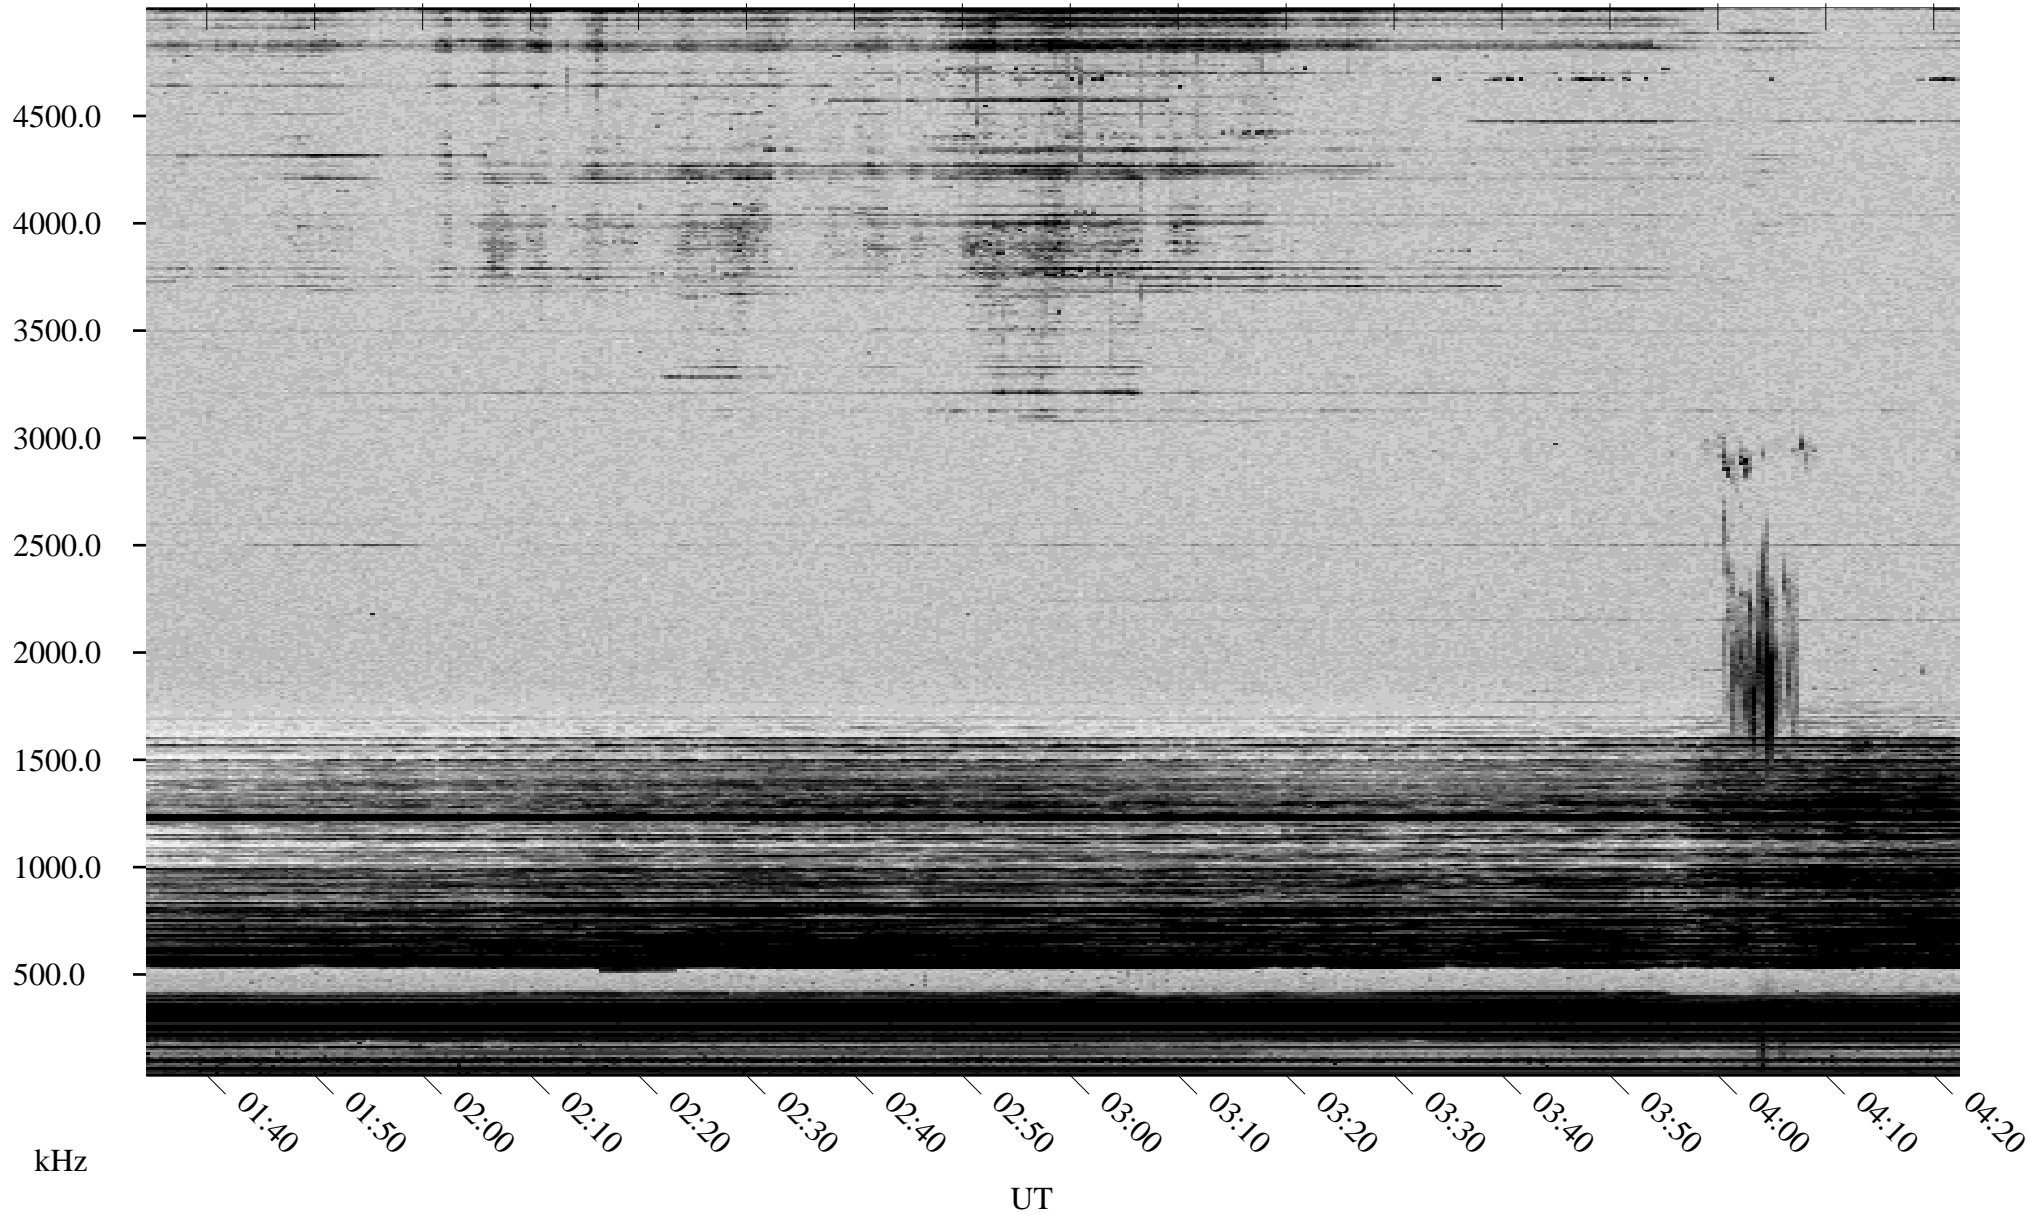

01/27/2000 Churchill, MTB

Linear Scale Black = 161 White = 15

ch000271.r00m max_12

Page 1

01/27/2000 Churchill, MTB

Linear Scale Black = 161 White = 15

ch00027l.r00m max_12

Page 2

01/28/2000 Churchill, MTB

Linear Scale Black = 161 White = 15

ch000271.r00m max_12

Page 3

01/28/2000 Churchill, MTB

Linear Scale Black = 161 White = 15

ch00027l.r00m max_12

Page 4

01/28/2000 Churchill, MTB

Linear Scale Black = 161 White = 15

ch00027l.r00m max_12

Page 5

01/28/2000 Churchill, MTB

Linear Scale Black = 161 White = 15

ch000271.r00m max_12

Page 6

01/28/2000 Churchill, MTB

Linear Scale Black = 161 White = 15

ch000271.r00m max_12

Page 7

01/28/2000 Churchill, MTB

Linear Scale Black = 161 White = 15

ch000271.r00m max_12