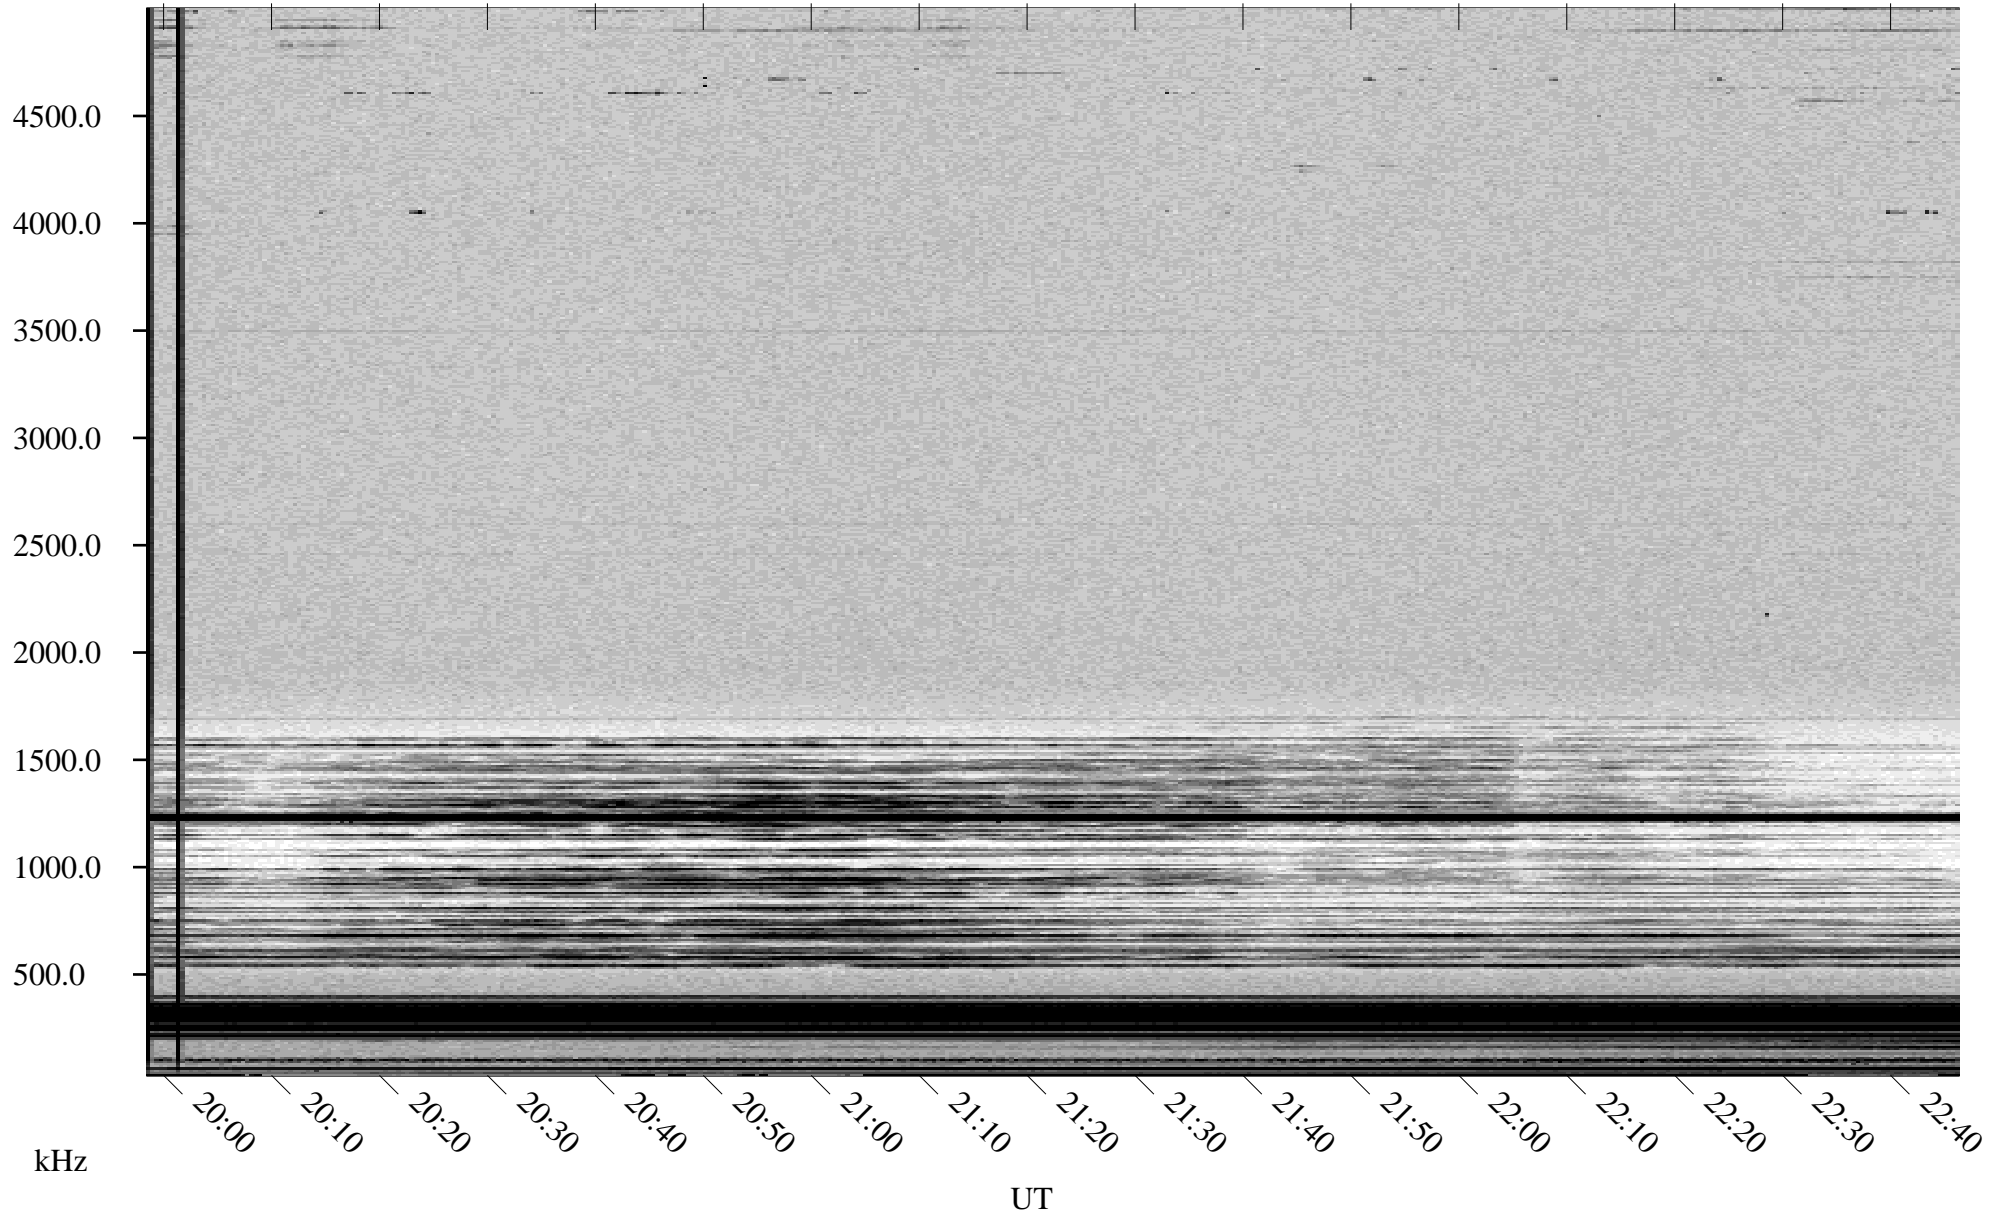

01/27/2000 Churchill, MTB

Linear Scale Black = 161 White = 15

ch000271.r00m max_12

Page 1

01/27/2000 Churchill, MTB

Linear Scale Black = 161 White = 15

ch00027l.r00m max_12

Page 2

01/28/2000 Churchill, MTB

Linear Scale Black = 161 White = 15

ch000271.r00m max_12

Page 3

01/28/2000 Churchill, MTB

Linear Scale Black = 161 White = 15

ch00027l.r00m max_12

Page 4

01/28/2000 Churchill, MTB

Linear Scale Black = 161 White = 15

ch00027l.r00m max_12

Page 5

01/28/2000 Churchill, MTB

Linear Scale Black = 161 White = 15

ch000271.r00m max_12

Page 6

01/28/2000 Churchill, MTB

Linear Scale Black = 161 White = 15

ch000271.r00m max_12

Page 7

01/28/2000 Churchill, MTB

Linear Scale Black = 161 White = 15

ch000271.r00m max_12