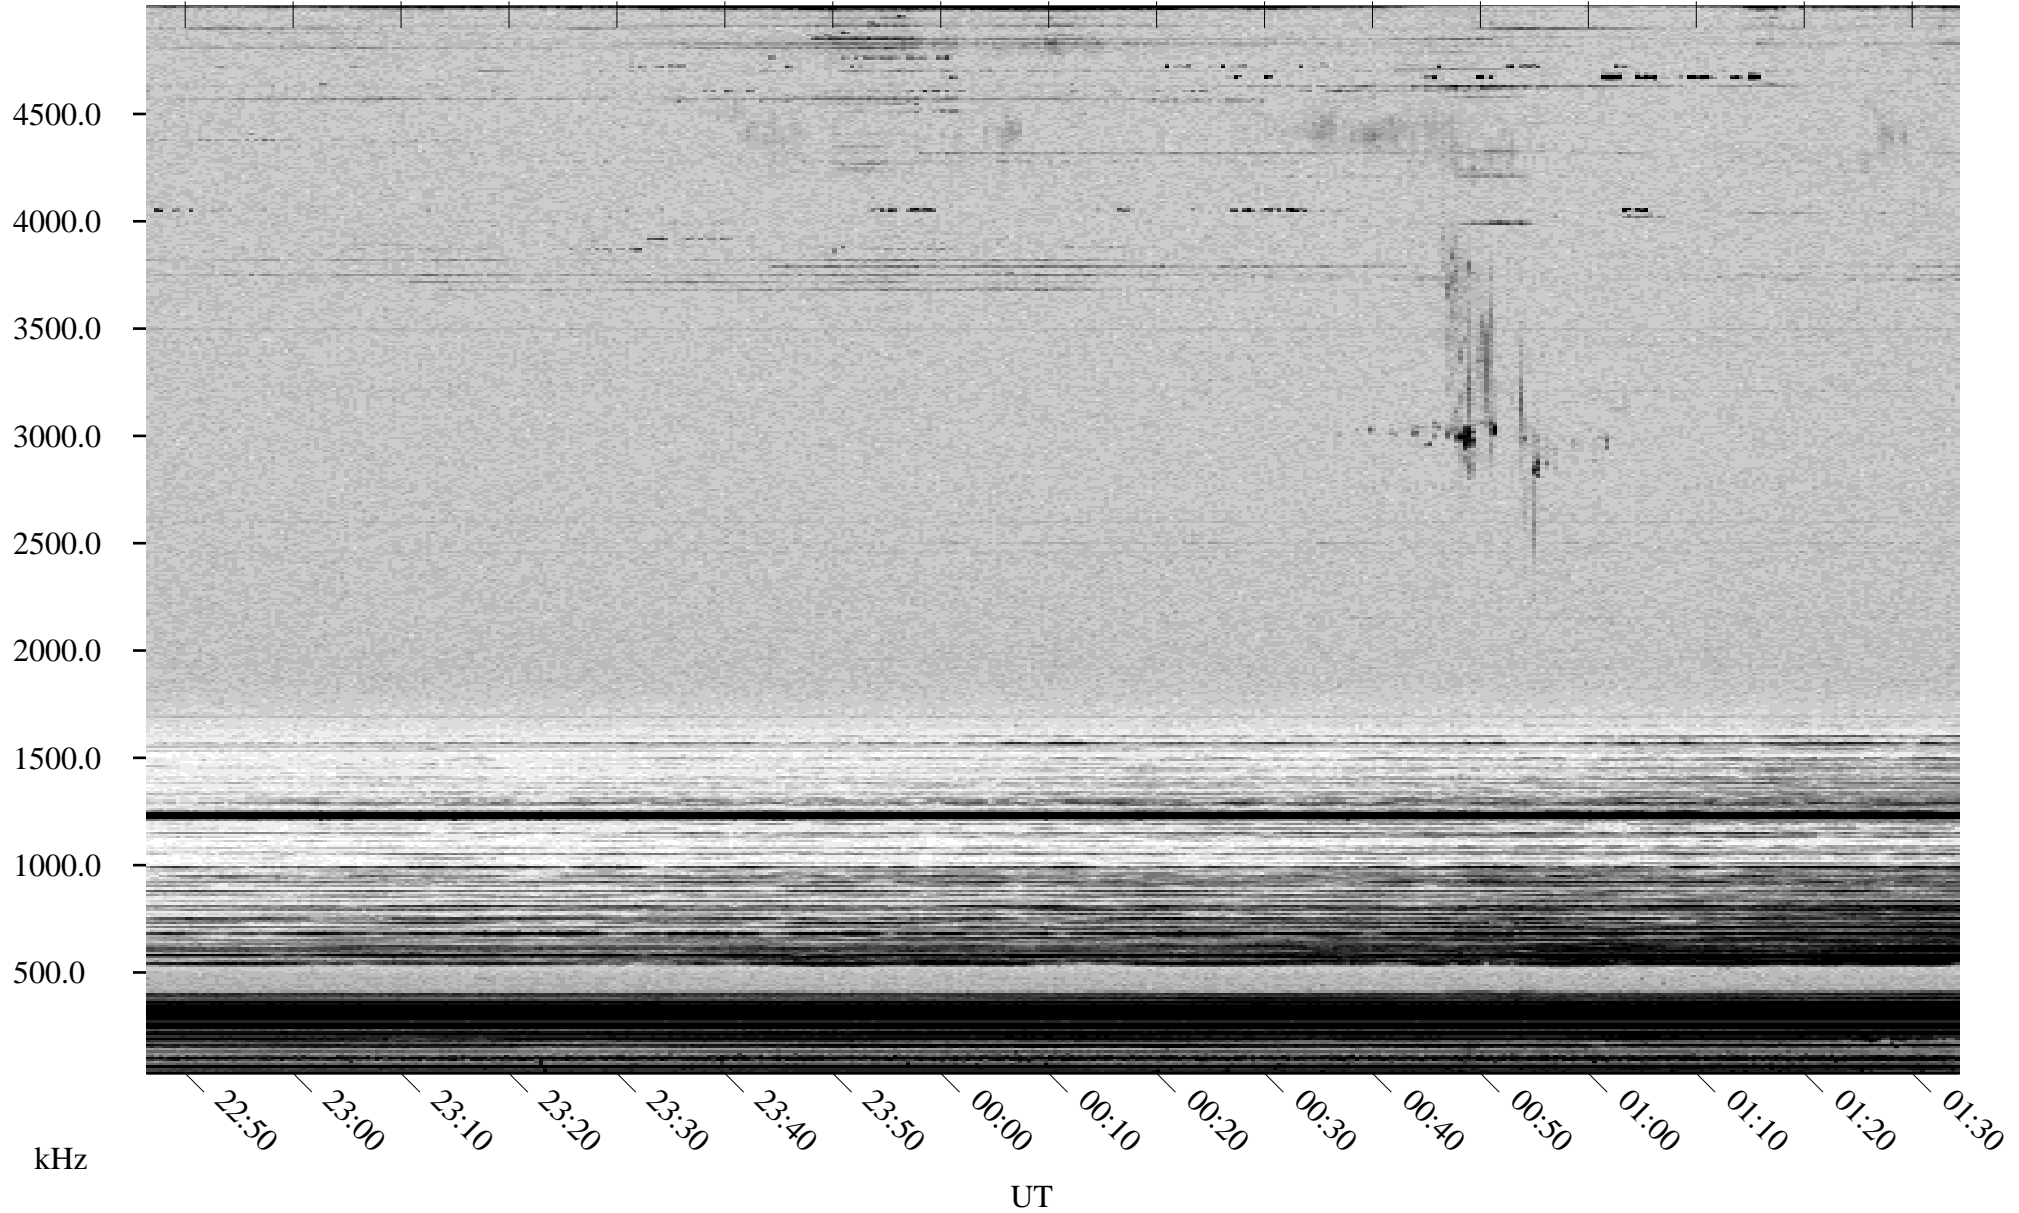

01/27/2000 Churchill, MTB

Linear Scale Black = 161 White = 15

ch000271.r00m max_12

Page 1

01/27/2000 Churchill, MTB

Linear Scale Black = 161 White = 15

ch00027l.r00m max_12

Page 2

01/28/2000 Churchill, MTB

Linear Scale Black = 161 White = 15

ch000271.r00m max_12

Page 3

01/28/2000 Churchill, MTB

Linear Scale Black = 161 White = 15

ch00027l.r00m max_12

Page 4

01/28/2000 Churchill, MTB

Linear Scale Black = 161 White = 15

ch00027l.r00m max_12

Page 5

01/28/2000 Churchill, MTB

Linear Scale Black = 161 White = 15

ch000271.r00m max_12

Page 6

01/28/2000 Churchill, MTB

Linear Scale Black = 161 White = 15

ch000271.r00m max_12

Page 7

01/28/2000 Churchill, MTB

Linear Scale Black = 161 White = 15

ch000271.r00m max_12