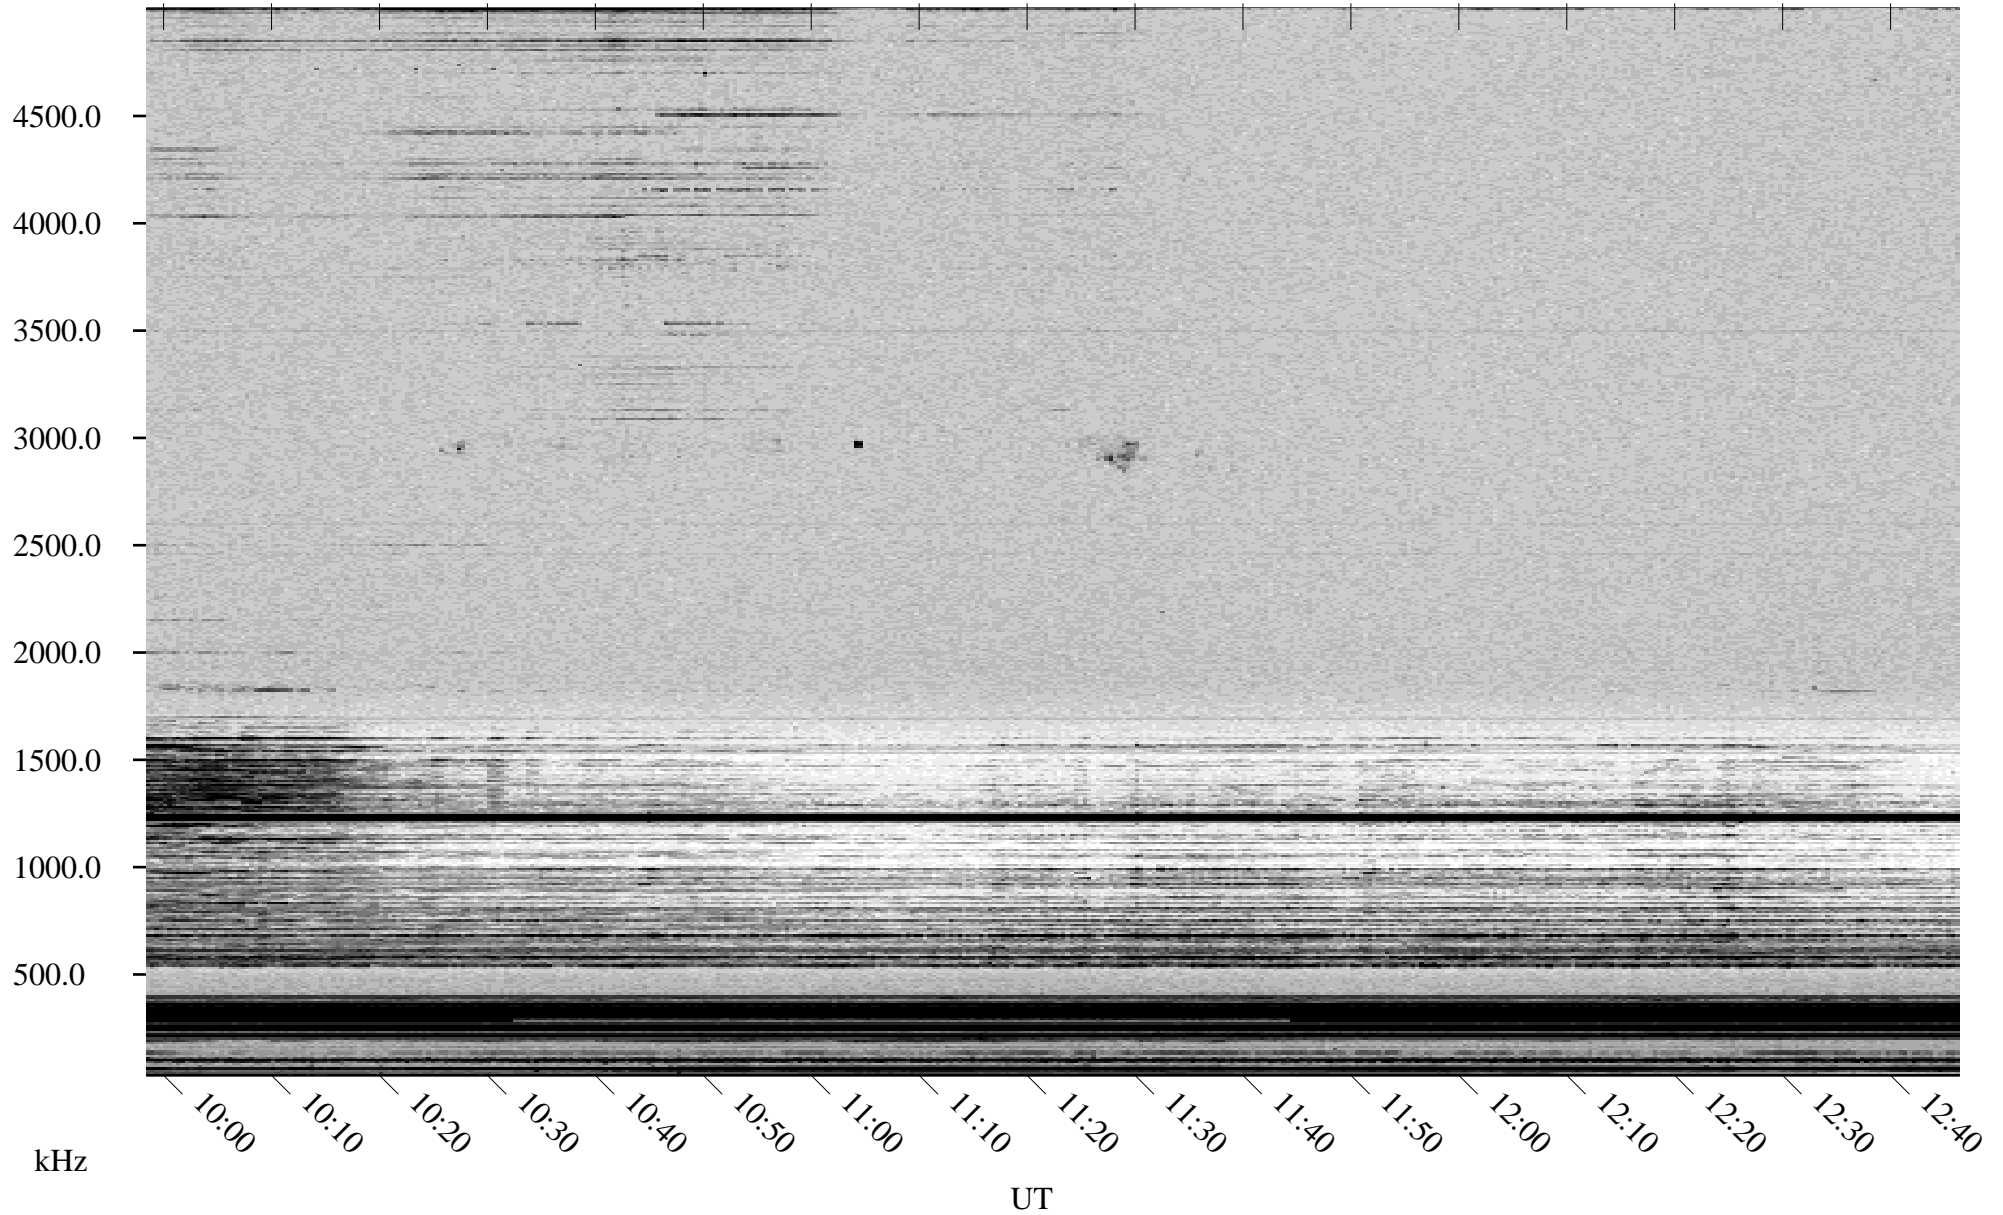

01/28/2000 Churchill, MTB

Linear Scale Black = 161 White = 15

ch00028l.r00m max_12

Page 1

01/28/2000 Churchill, MTB

Linear Scale Black = 161 White = 15

ch00028l.r00m max_12

Page 2

01/29/2000 Churchill, MTB

Linear Scale Black = 161 White = 15

ch00028l.r00m max_12

Page 3

01/29/2000 Churchill, MTB

Linear Scale Black = 161 White = 15

ch00028l.r00m max_12

Page 4

01/29/2000 Churchill, MTB

Linear Scale Black = 161 White = 15

ch00028l.r00m max_12

Page 5

01/29/2000 Churchill, MTB

Linear Scale Black = 161 White = 15

ch00028l.r00m max_12

Page 6

01/29/2000 Churchill, MTB

Linear Scale Black = 161 White = 15

ch00028l.r00m max_12

Page 7

01/29/2000 Churchill, MTB

Linear Scale Black = 161 White = 15

ch00028l.r00m max_12