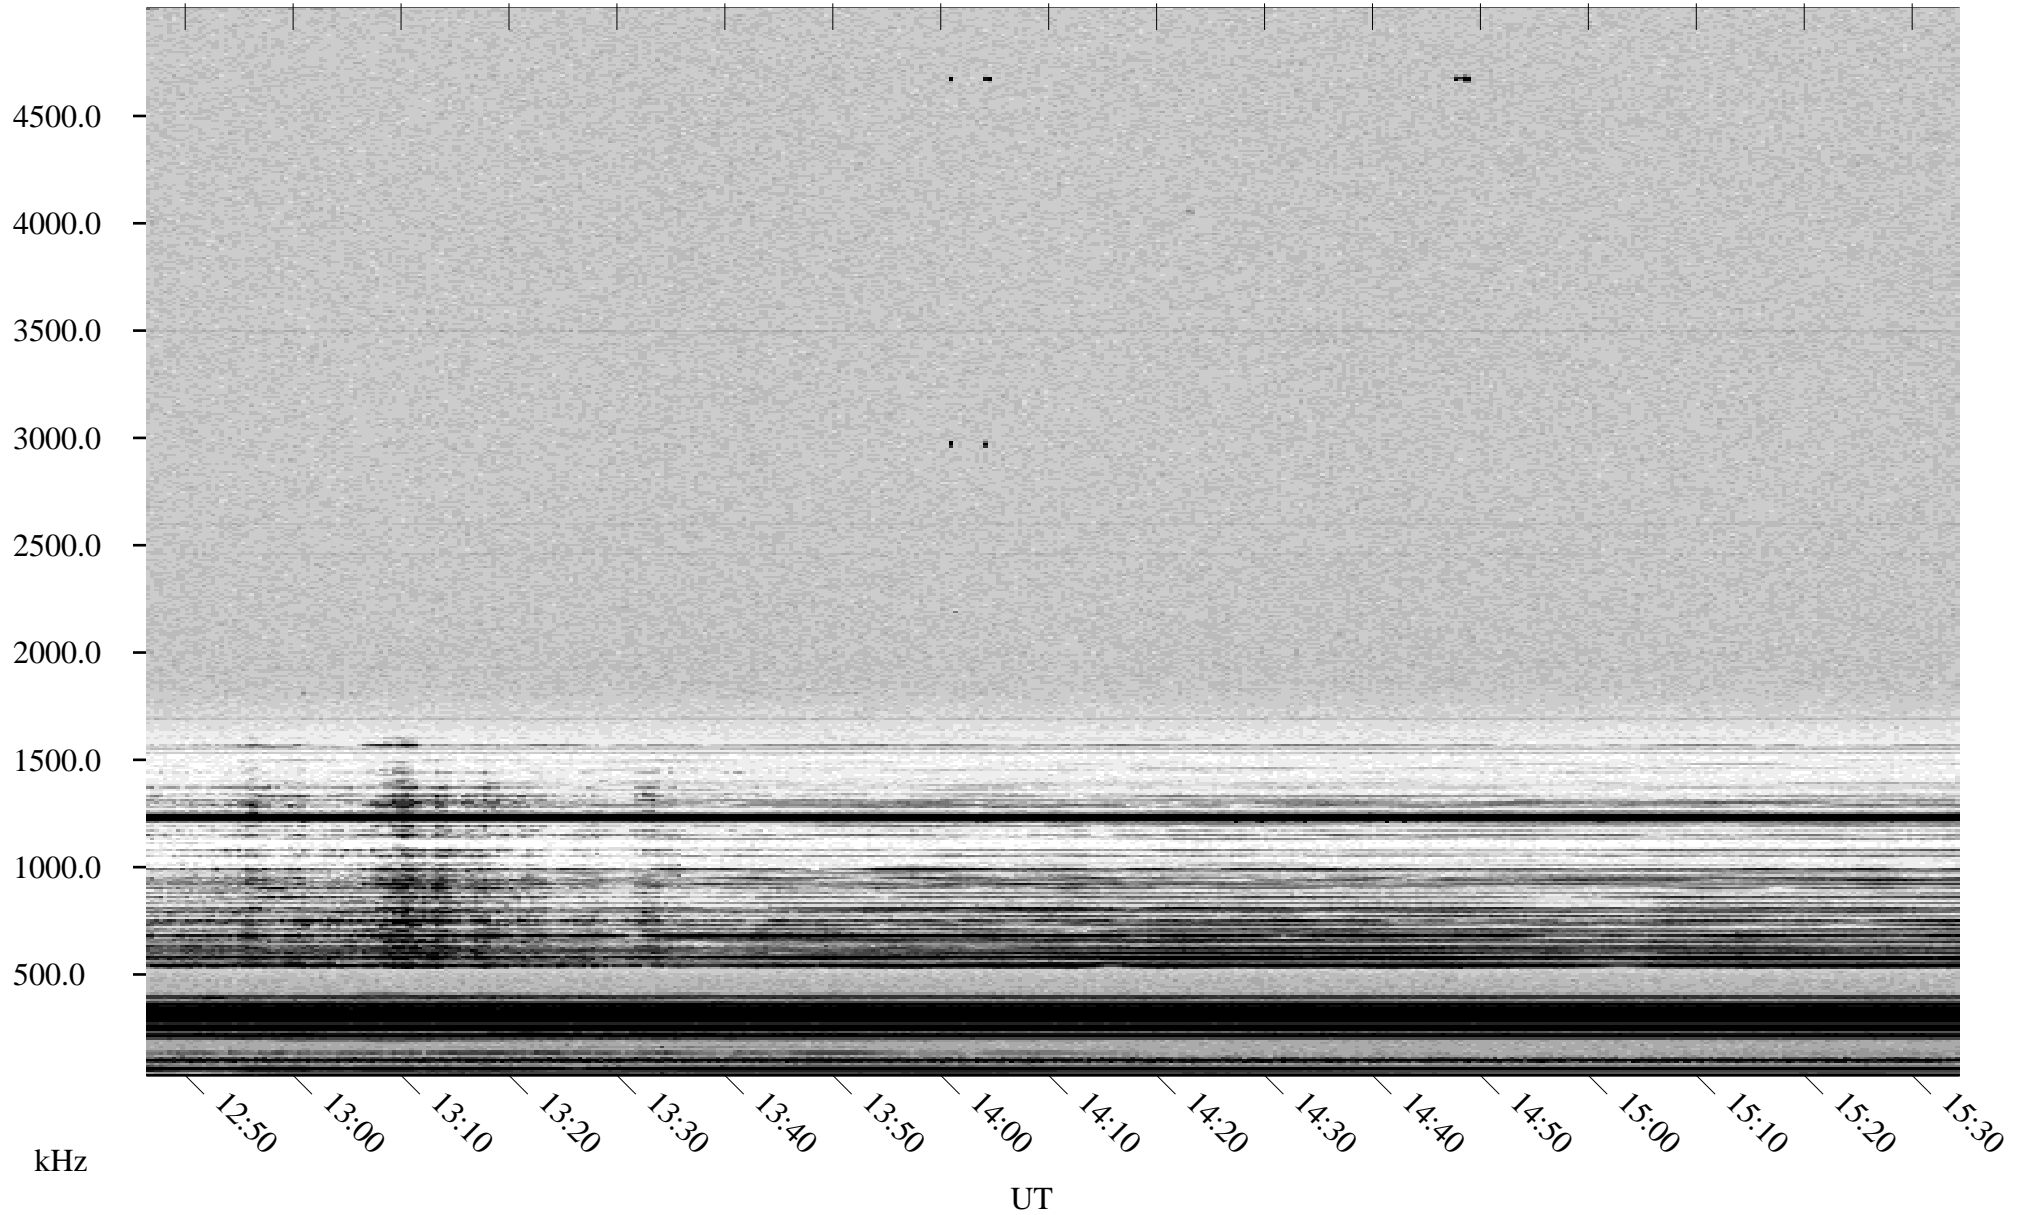

01/28/2000 Churchill, MTB

Linear Scale Black = 161 White = 15

ch00028l.r00m max_12

Page 1

01/28/2000 Churchill, MTB

Linear Scale Black = 161 White = 15

ch00028l.r00m max_12

Page 2

01/29/2000 Churchill, MTB

Linear Scale Black = 161 White = 15

ch00028l.r00m max_12

Page 3

01/29/2000 Churchill, MTB

Linear Scale Black = 161 White = 15

ch00028l.r00m max_12

Page 4

01/29/2000 Churchill, MTB

Linear Scale Black = 161 White = 15

ch00028l.r00m max_12

Page 5

01/29/2000 Churchill, MTB

Linear Scale Black = 161 White = 15

ch00028l.r00m max_12

Page 6

01/29/2000 Churchill, MTB

Linear Scale Black = 161 White = 15

ch00028l.r00m max_12

Page 7

01/29/2000 Churchill, MTB

Linear Scale Black = 161 White = 15

ch00028l.r00m max_12