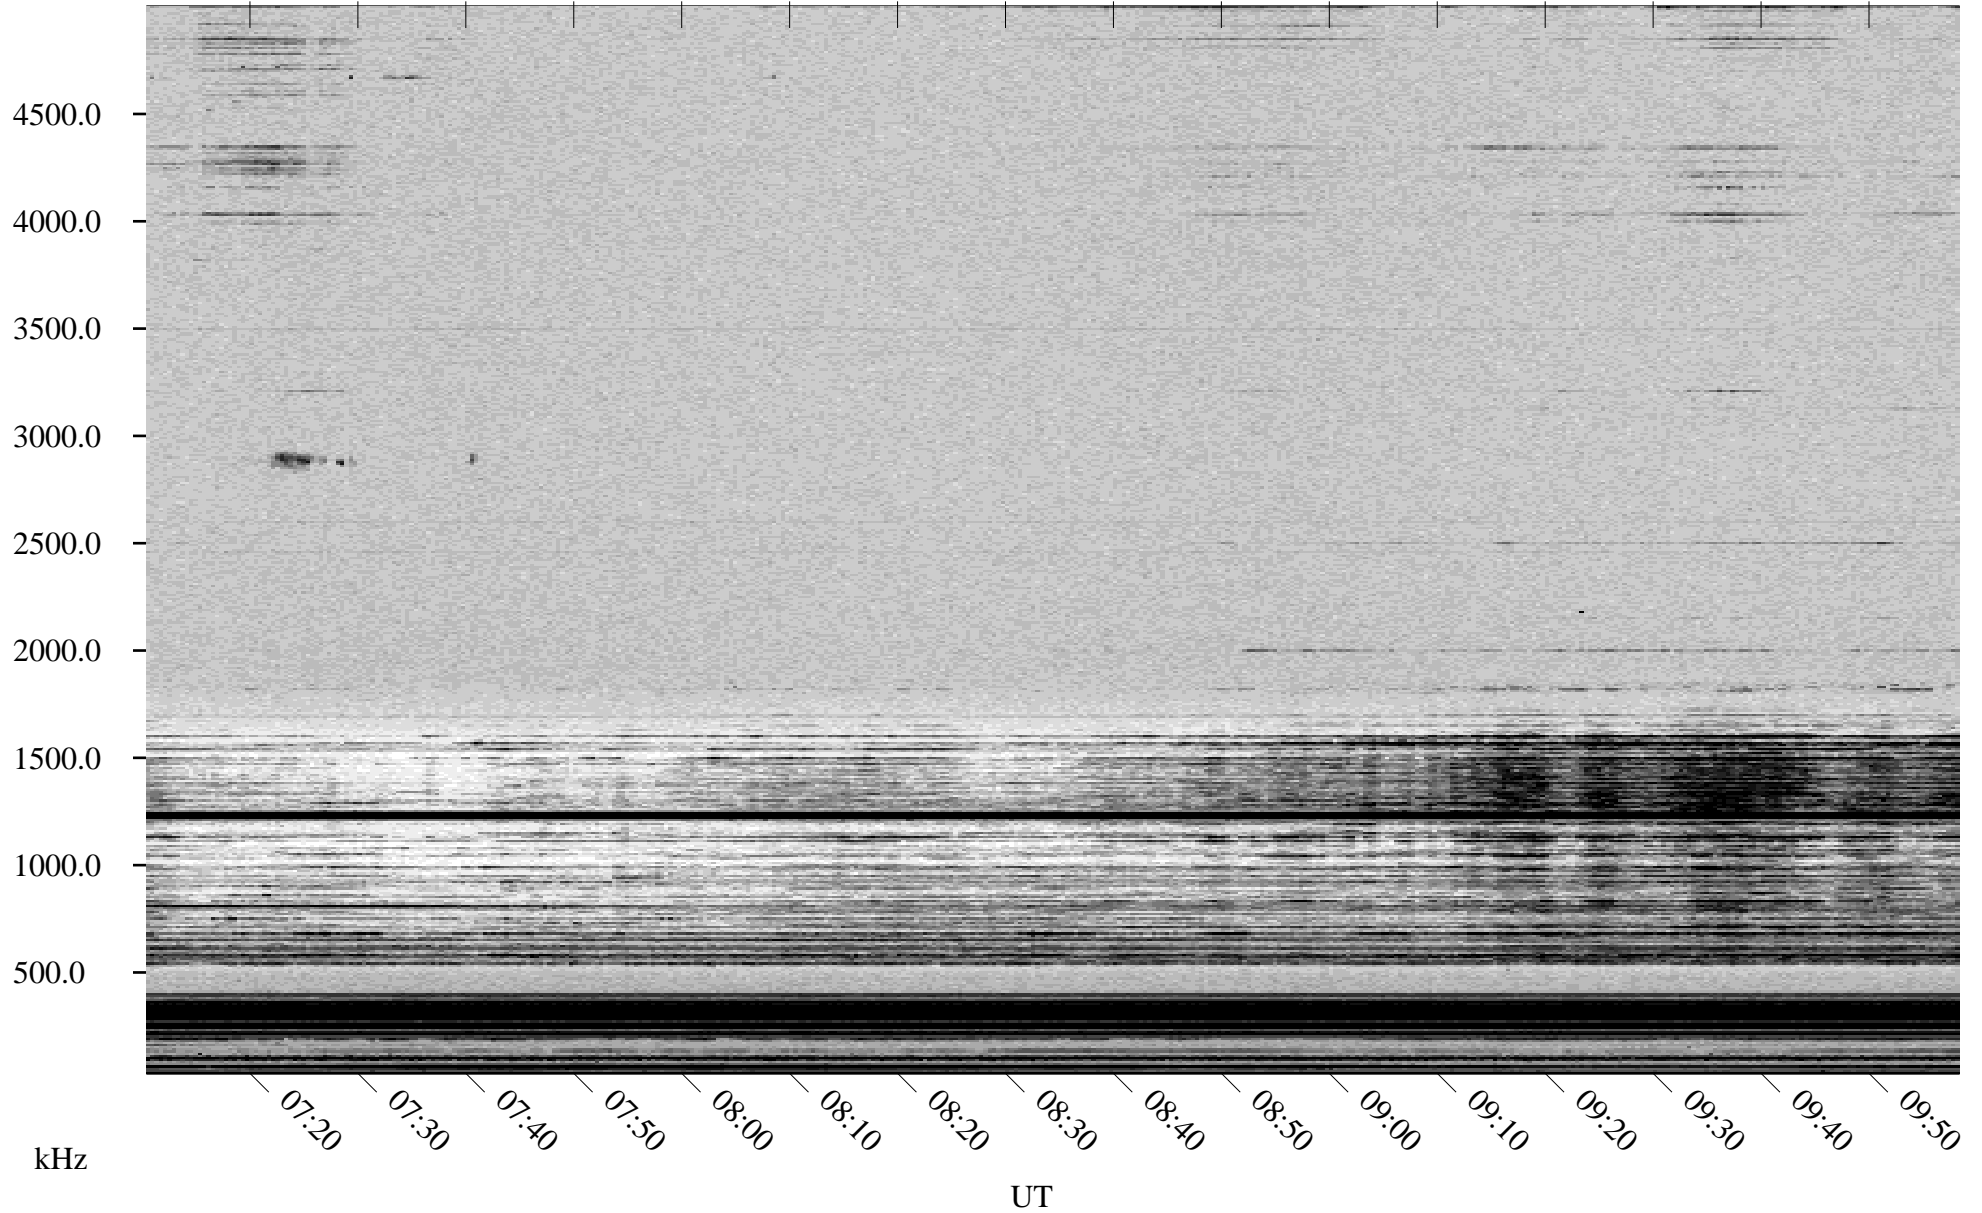

01/28/2000 Churchill, MTB

Linear Scale Black = 161 White = 15

ch00028l.r00m max_12

Page 1

01/28/2000 Churchill, MTB

Linear Scale Black = 161 White = 15

ch00028l.r00m max_12

Page 2

01/29/2000 Churchill, MTB

Linear Scale Black = 161 White = 15

ch00028l.r00m max_12

Page 3

01/29/2000 Churchill, MTB

Linear Scale Black = 161 White = 15

ch00028l.r00m max_12

Page 4

01/29/2000 Churchill, MTB

Linear Scale Black = 161 White = 15

ch00028l.r00m max_12

Page 5

01/29/2000 Churchill, MTB

Linear Scale Black = 161 White = 15

ch00028l.r00m max_12

Page 6

01/29/2000 Churchill, MTB

Linear Scale Black = 161 White = 15

ch00028l.r00m max_12

Page 7

01/29/2000 Churchill, MTB

Linear Scale Black = 161 White = 15

ch00028l.r00m max_12