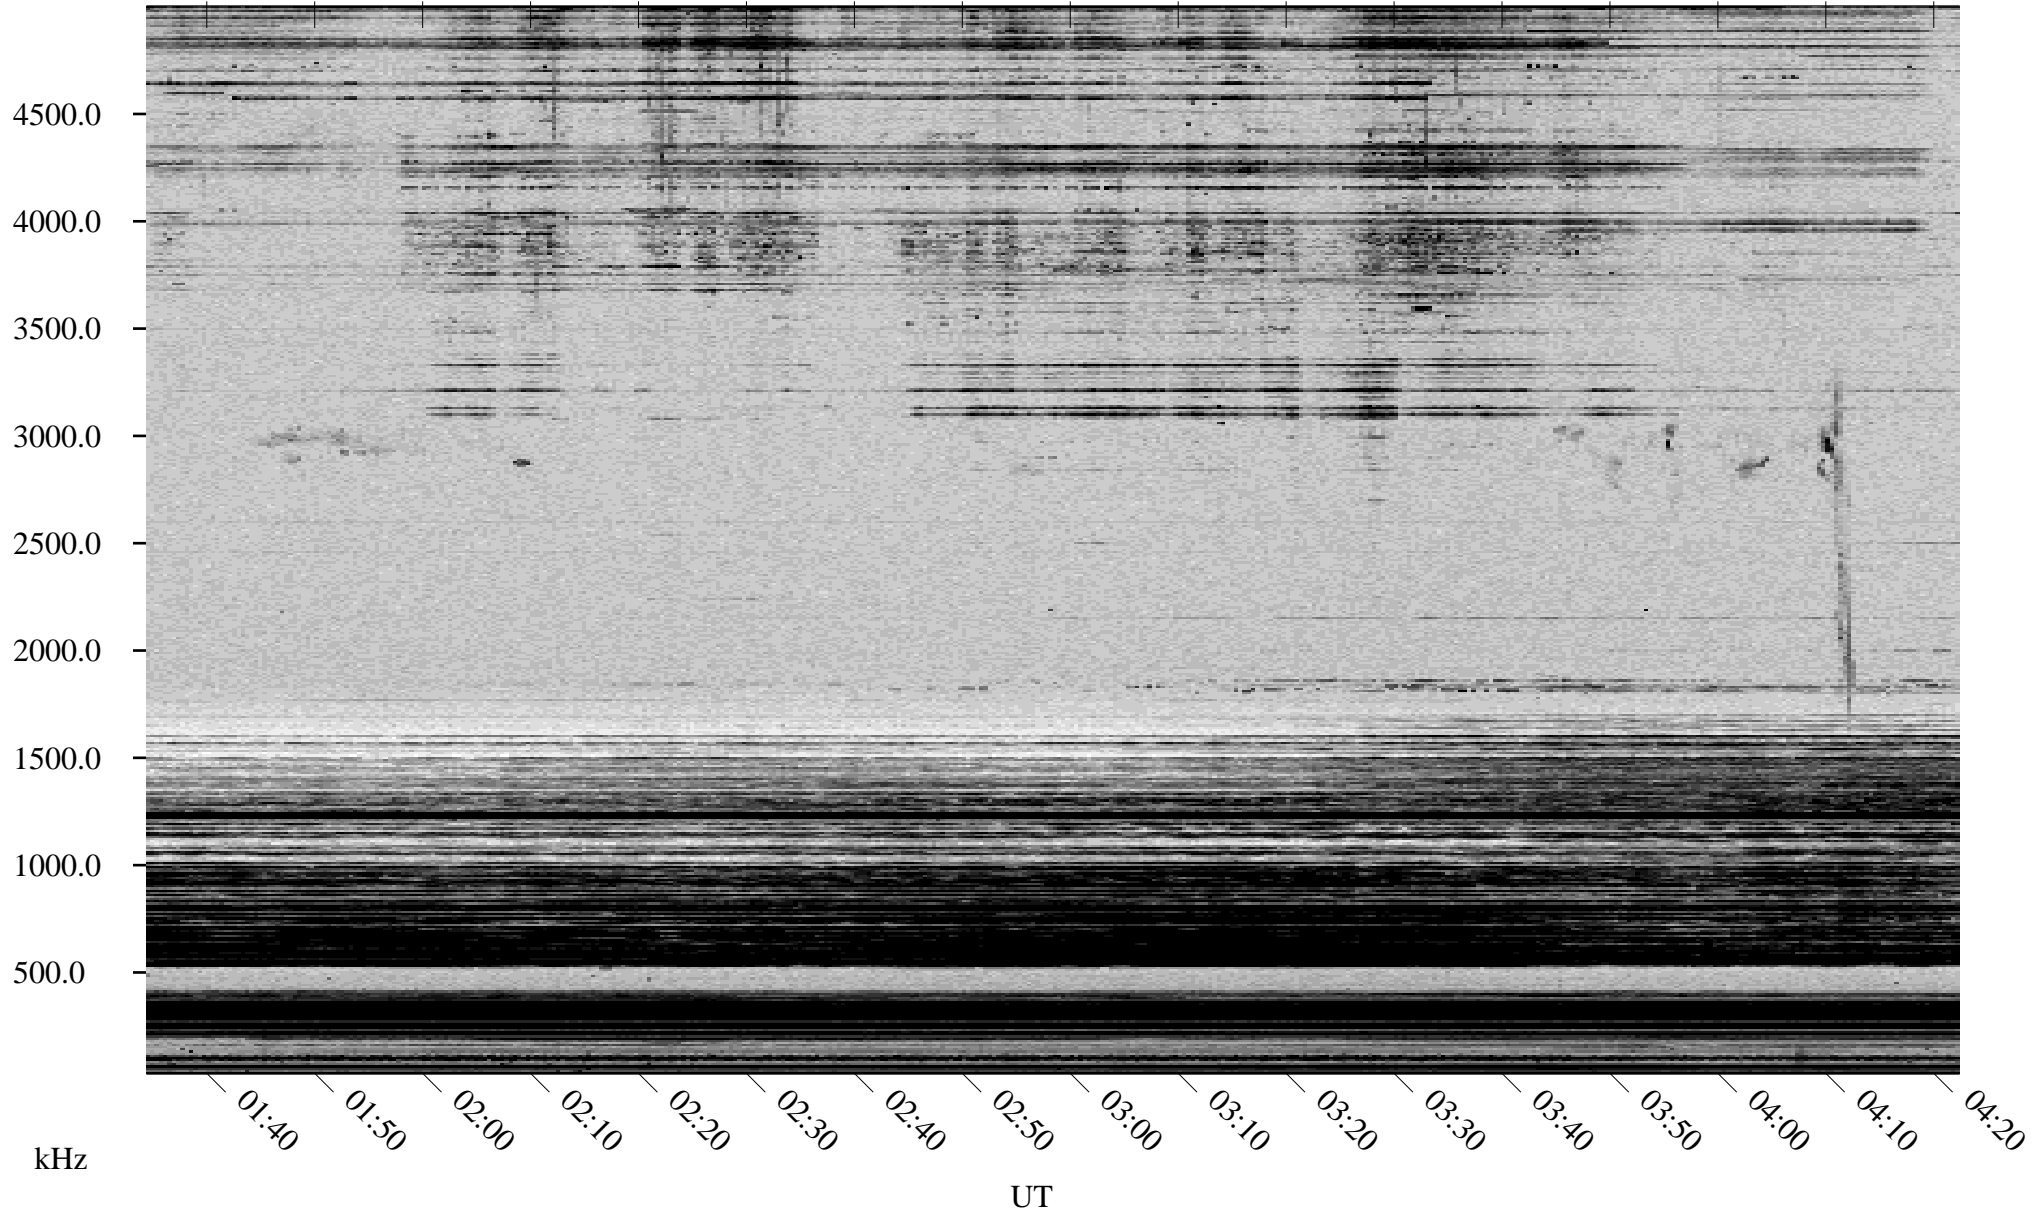

01/28/2000 Churchill, MTB

Linear Scale Black = 161 White = 15

ch00028l.r00m max_12

Page 1

01/28/2000 Churchill, MTB

Linear Scale Black = 161 White = 15

ch00028l.r00m max_12

Page 2

01/29/2000 Churchill, MTB

Linear Scale Black = 161 White = 15

ch00028l.r00m max_12

Page 3

01/29/2000 Churchill, MTB

Linear Scale Black = 161 White = 15

ch00028l.r00m max_12

Page 4

01/29/2000 Churchill, MTB

Linear Scale Black = 161 White = 15

ch00028l.r00m max_12

Page 5

01/29/2000 Churchill, MTB

Linear Scale Black = 161 White = 15

ch00028l.r00m max_12

Page 6

01/29/2000 Churchill, MTB

Linear Scale Black = 161 White = 15

ch00028l.r00m max_12

Page 7

01/29/2000 Churchill, MTB

Linear Scale Black = 161 White = 15

ch00028l.r00m max_12