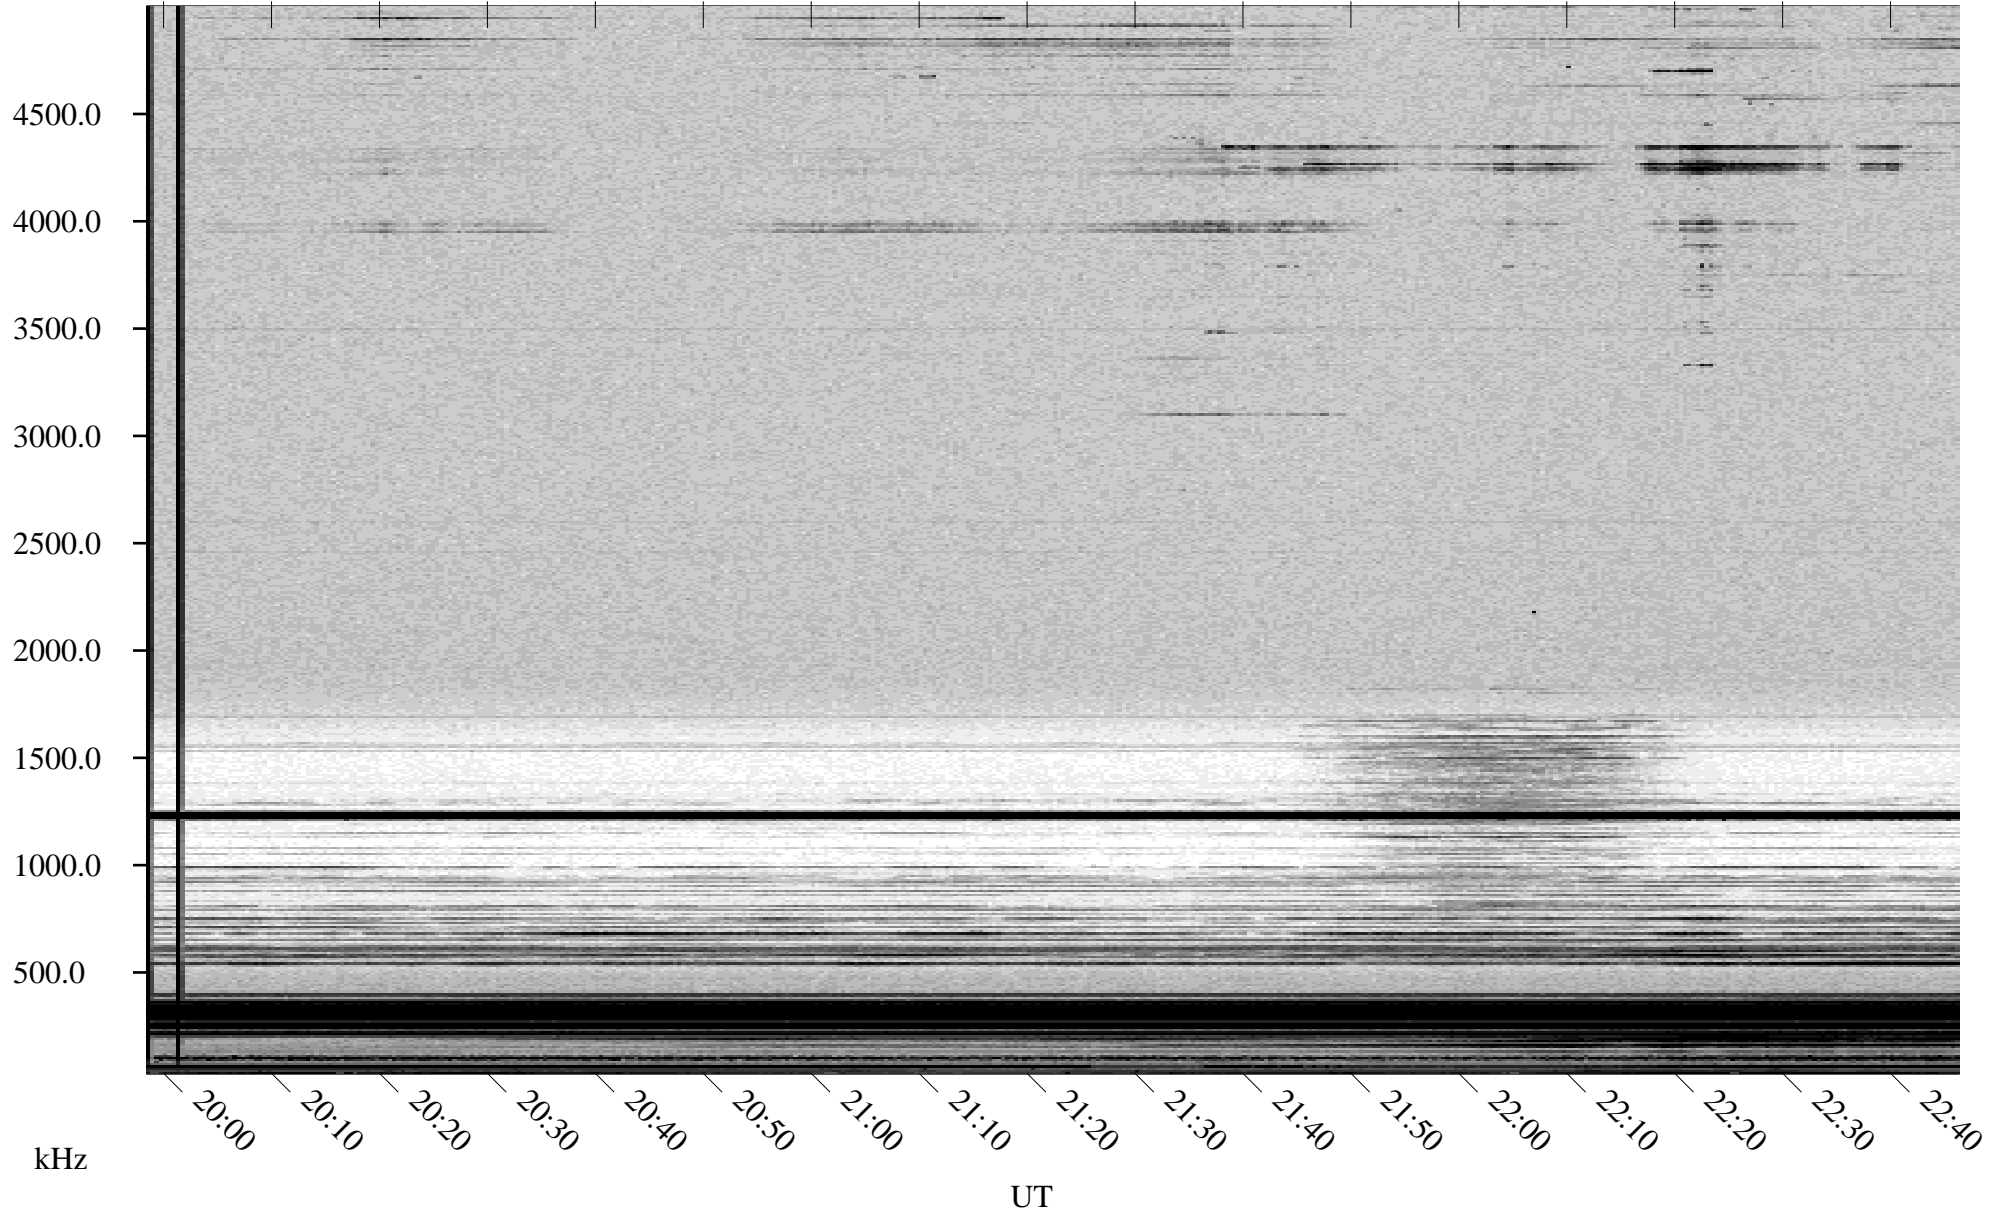

01/28/2000 Churchill, MTB

Linear Scale Black = 161 White = 15

ch00028l.r00m max_12

Page 1

01/28/2000 Churchill, MTB

Linear Scale Black = 161 White = 15

ch00028l.r00m max_12

Page 2

01/29/2000 Churchill, MTB

Linear Scale Black = 161 White = 15

ch00028l.r00m max_12

Page 3

01/29/2000 Churchill, MTB

Linear Scale Black = 161 White = 15

ch00028l.r00m max_12

Page 4

01/29/2000 Churchill, MTB

Linear Scale Black = 161 White = 15

ch00028l.r00m max_12

Page 5

01/29/2000 Churchill, MTB

Linear Scale Black = 161 White = 15

ch00028l.r00m max_12

Page 6

01/29/2000 Churchill, MTB

Linear Scale Black = 161 White = 15

ch00028l.r00m max_12

Page 7

01/29/2000 Churchill, MTB

Linear Scale Black = 161 White = 15

ch00028l.r00m max_12