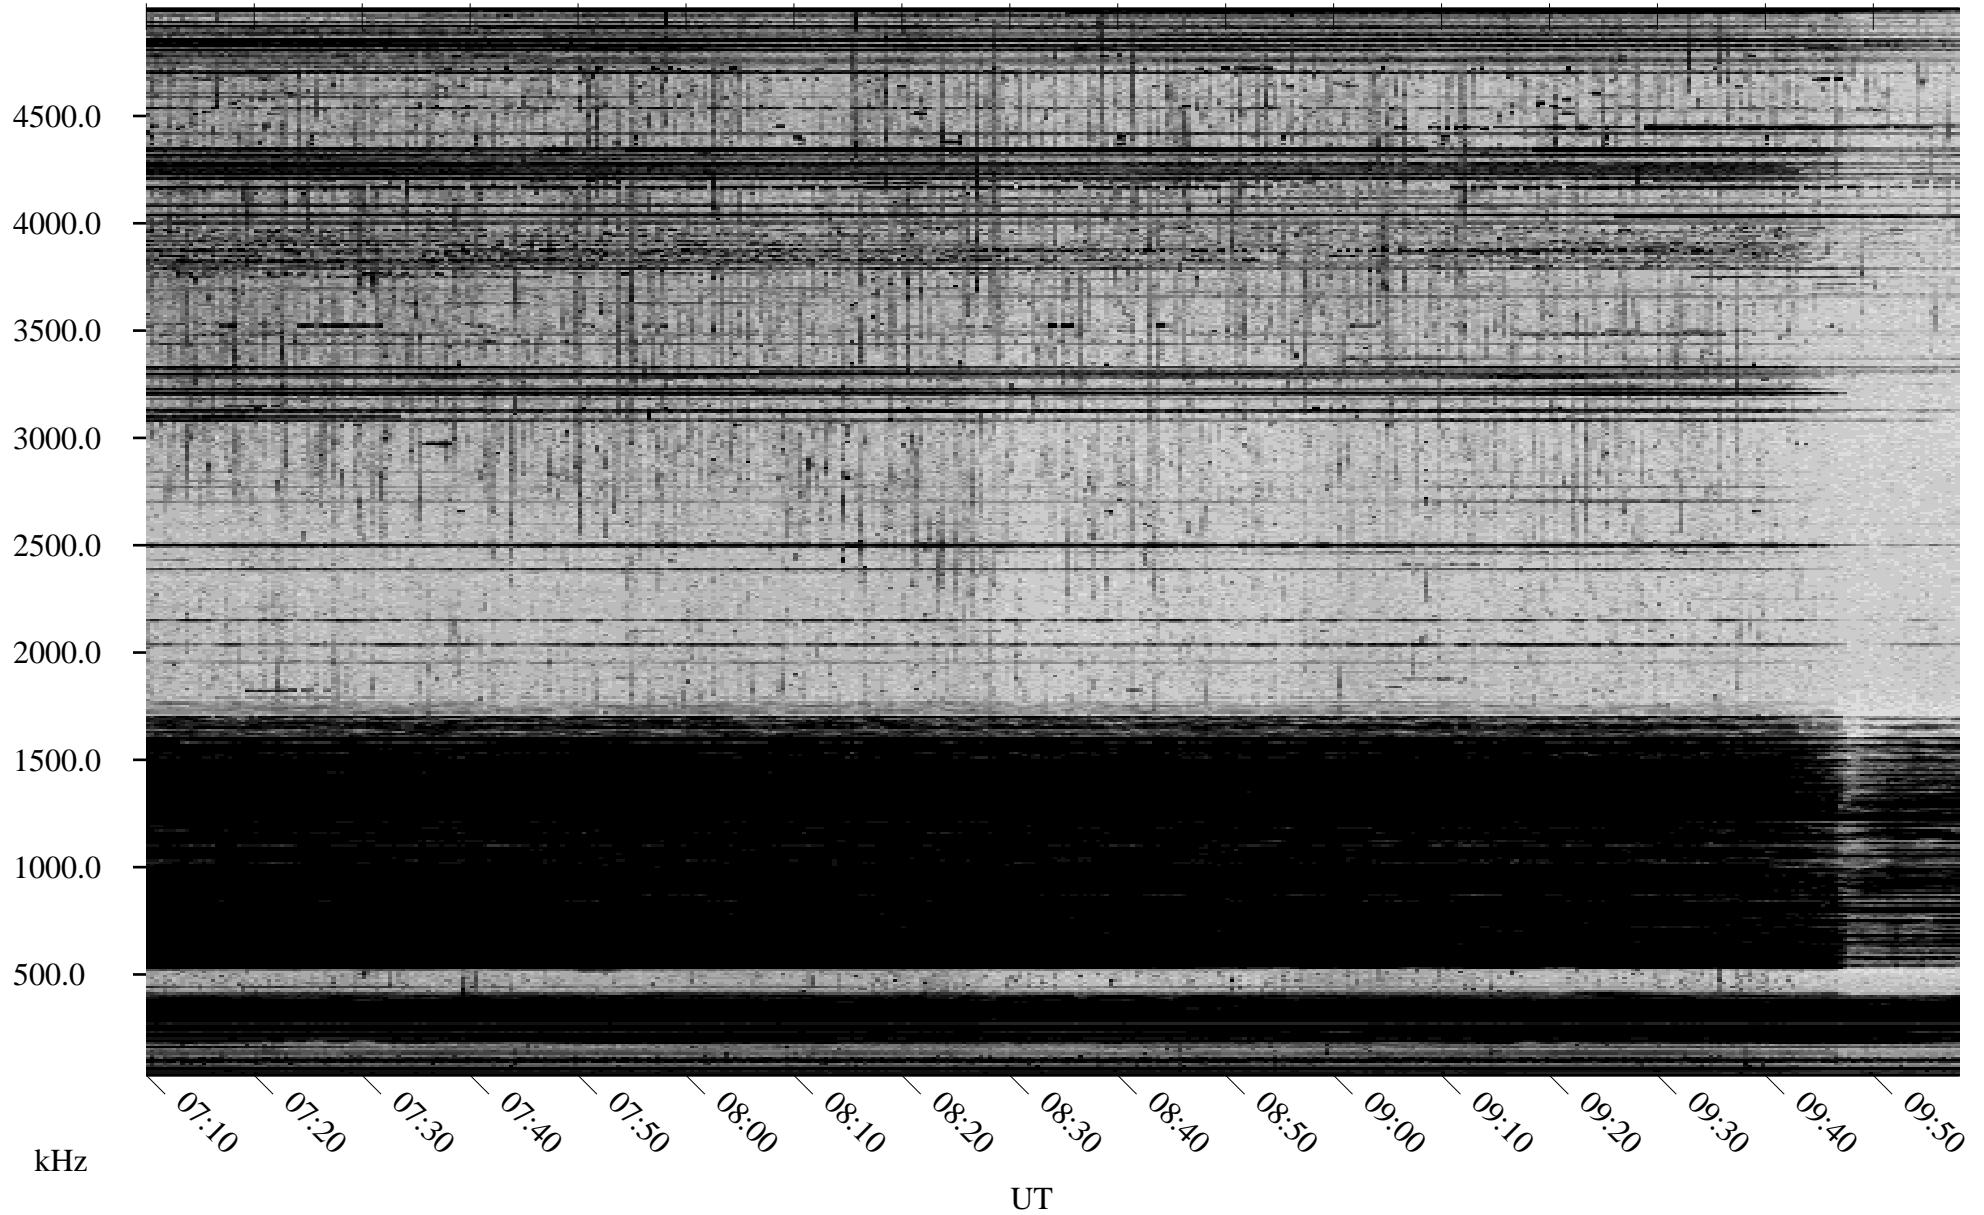

02/04/2000 Churchill, MTB

Linear Scale Black = 161 White = 15

ch000351.r00m max_12

Page 1

02/04/2000 Churchill, MTB

Linear Scale Black = 161 White = 15

ch000351.r00m max_12

Page 2

02/05/2000 Churchill, MTB

Linear Scale Black = 161 White = 15

ch000351.r00m max_12

Page 3

02/05/2000 Churchill, MTB

Linear Scale Black = 161 White = 15

ch000351.r00m max_12

Page 4

02/05/2000 Churchill, MTB

Linear Scale Black = 161 White = 15

ch000351.r00m max_12

Page 5

02/05/2000 Churchill, MTB

Linear Scale Black = 161 White = 15

ch000351.r00m max_12

Page 6

02/05/2000 Churchill, MTB

Linear Scale Black = 161 White = 15

ch000351.r00m max_12

Page 7

02/05/2000 Churchill, MTB

Linear Scale Black = 161 White = 15

ch000351.r00m max_12