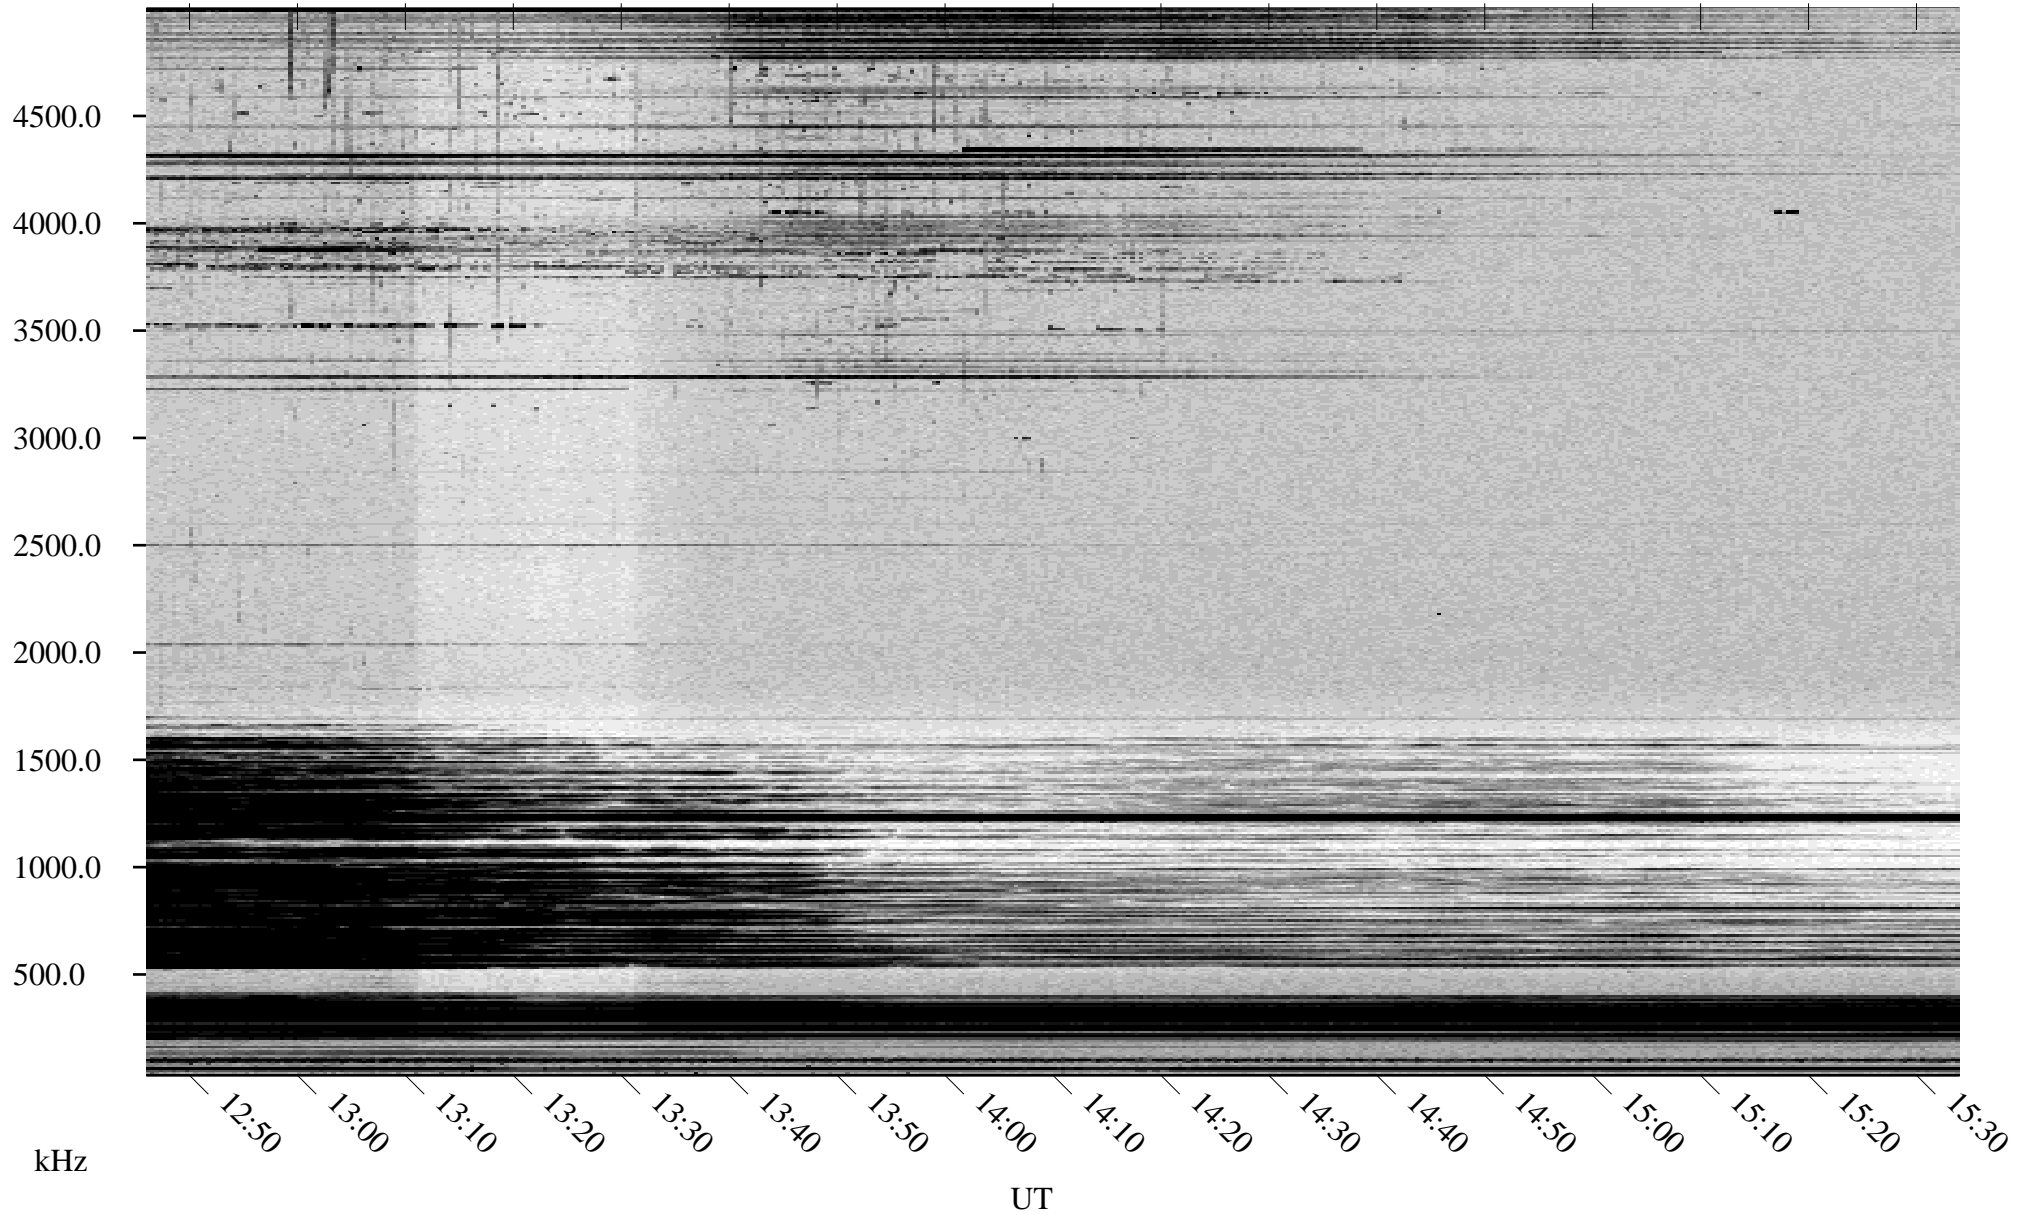

02/04/2000 Churchill, MTB

Linear Scale Black = 161 White = 15

ch000351.r00m max_12

Page 1

02/04/2000 Churchill, MTB

Linear Scale Black = 161 White = 15

ch000351.r00m max_12

Page 2

02/05/2000 Churchill, MTB

Linear Scale Black = 161 White = 15

ch000351.r00m max_12

Page 3

02/05/2000 Churchill, MTB

Linear Scale Black = 161 White = 15

ch000351.r00m max_12

Page 4

02/05/2000 Churchill, MTB

Linear Scale Black = 161 White = 15

ch000351.r00m max_12

Page 5

02/05/2000 Churchill, MTB

Linear Scale Black = 161 White = 15

ch000351.r00m max_12

Page 6

02/05/2000 Churchill, MTB

Linear Scale Black = 161 White = 15

ch000351.r00m max_12

Page 7

02/05/2000 Churchill, MTB

Linear Scale Black = 161 White = 15

ch000351.r00m max_12