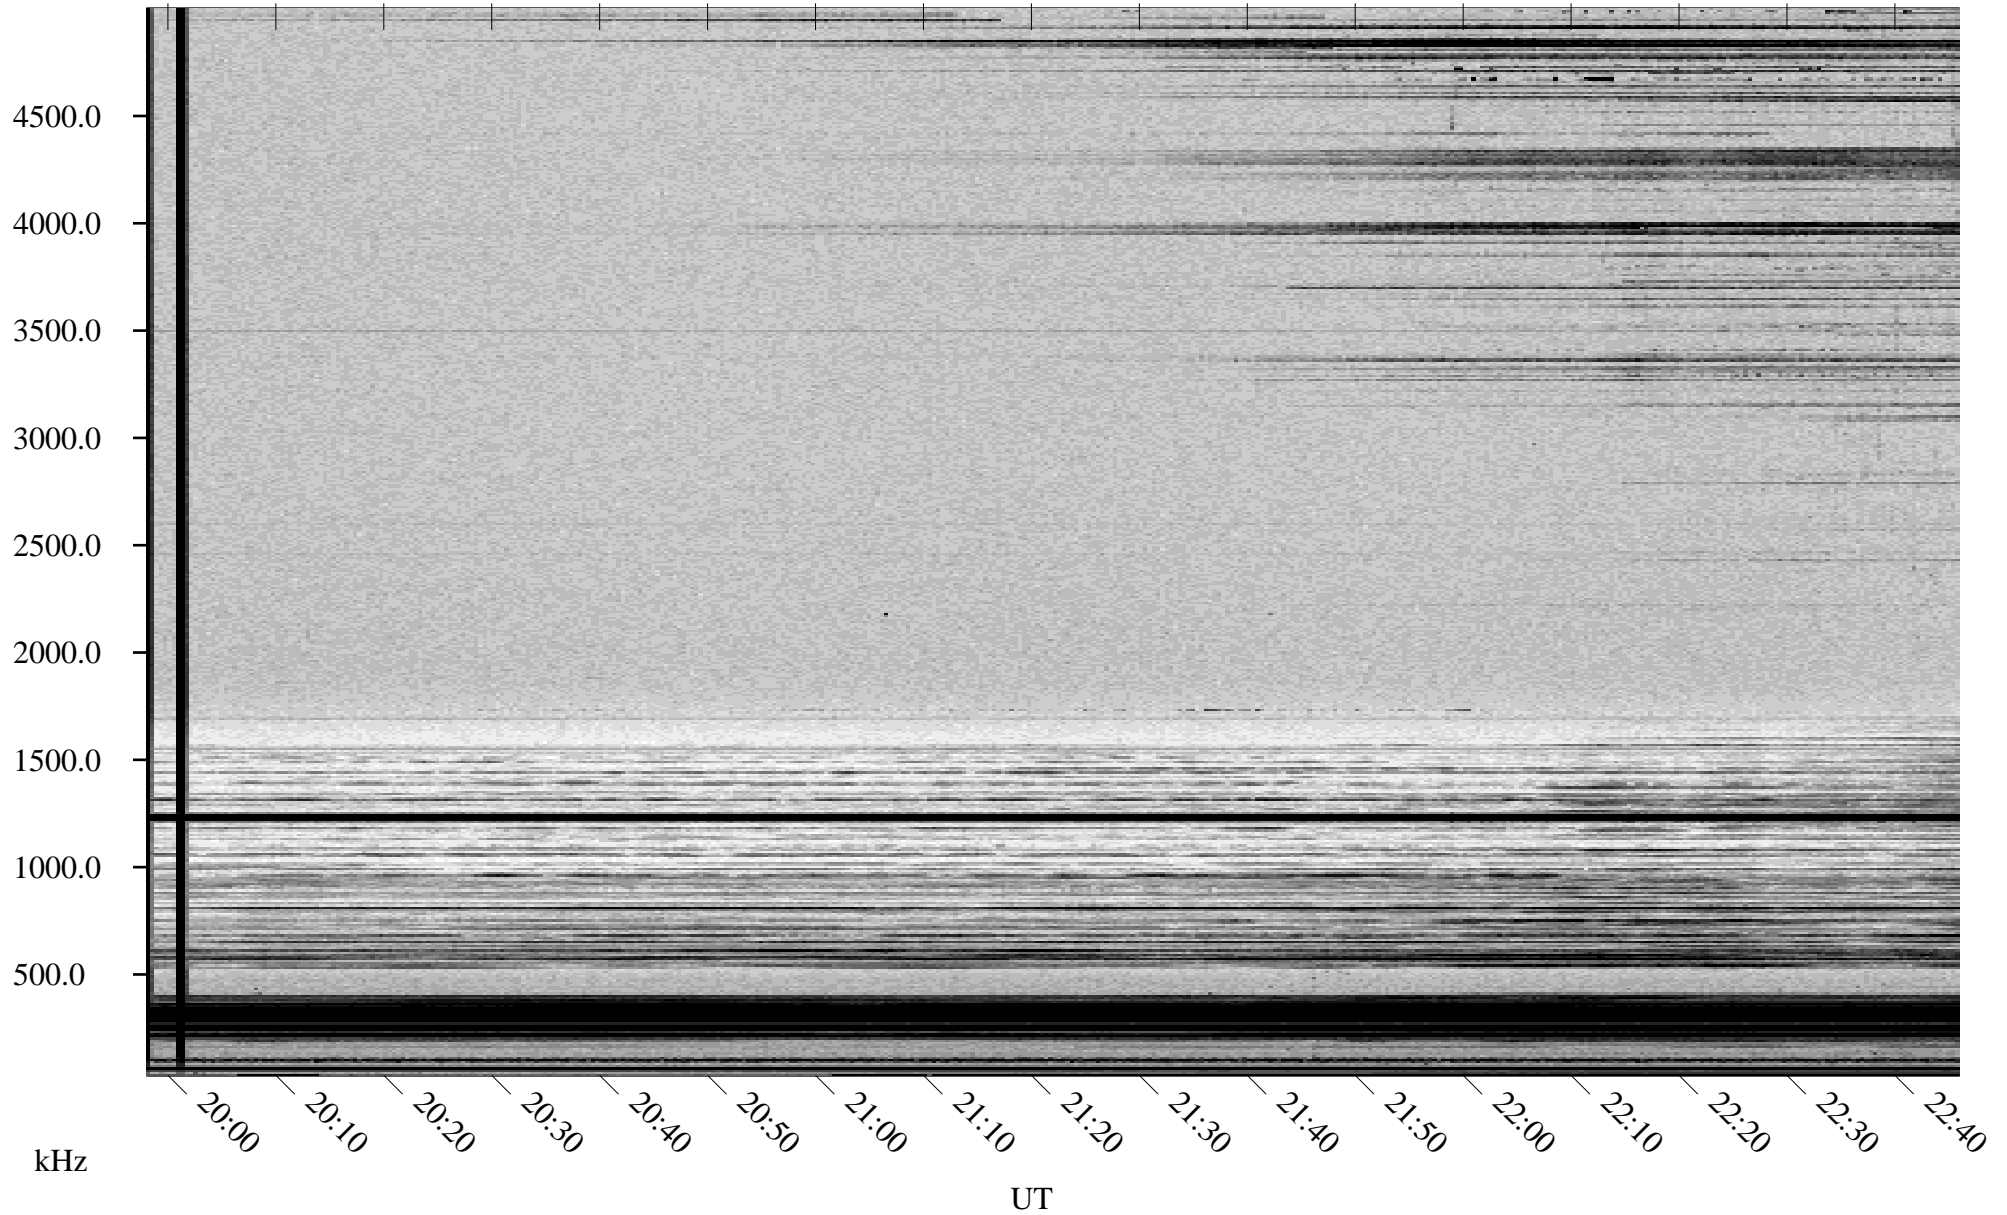

02/04/2000 Churchill, MTB

Linear Scale Black = 161 White = 15

ch000351.r00m max_12

Page 1

02/04/2000 Churchill, MTB

Linear Scale Black = 161 White = 15

ch000351.r00m max_12

Page 2

02/05/2000 Churchill, MTB

Linear Scale Black = 161 White = 15

ch000351.r00m max_12

Page 3

02/05/2000 Churchill, MTB

Linear Scale Black = 161 White = 15

ch000351.r00m max_12

Page 4

02/05/2000 Churchill, MTB

Linear Scale Black = 161 White = 15

ch000351.r00m max_12

Page 5

02/05/2000 Churchill, MTB

Linear Scale Black = 161 White = 15

ch000351.r00m max_12

Page 6

02/05/2000 Churchill, MTB

Linear Scale Black = 161 White = 15

ch000351.r00m max_12

Page 7

02/05/2000 Churchill, MTB

Linear Scale Black = 161 White = 15

ch000351.r00m max_12