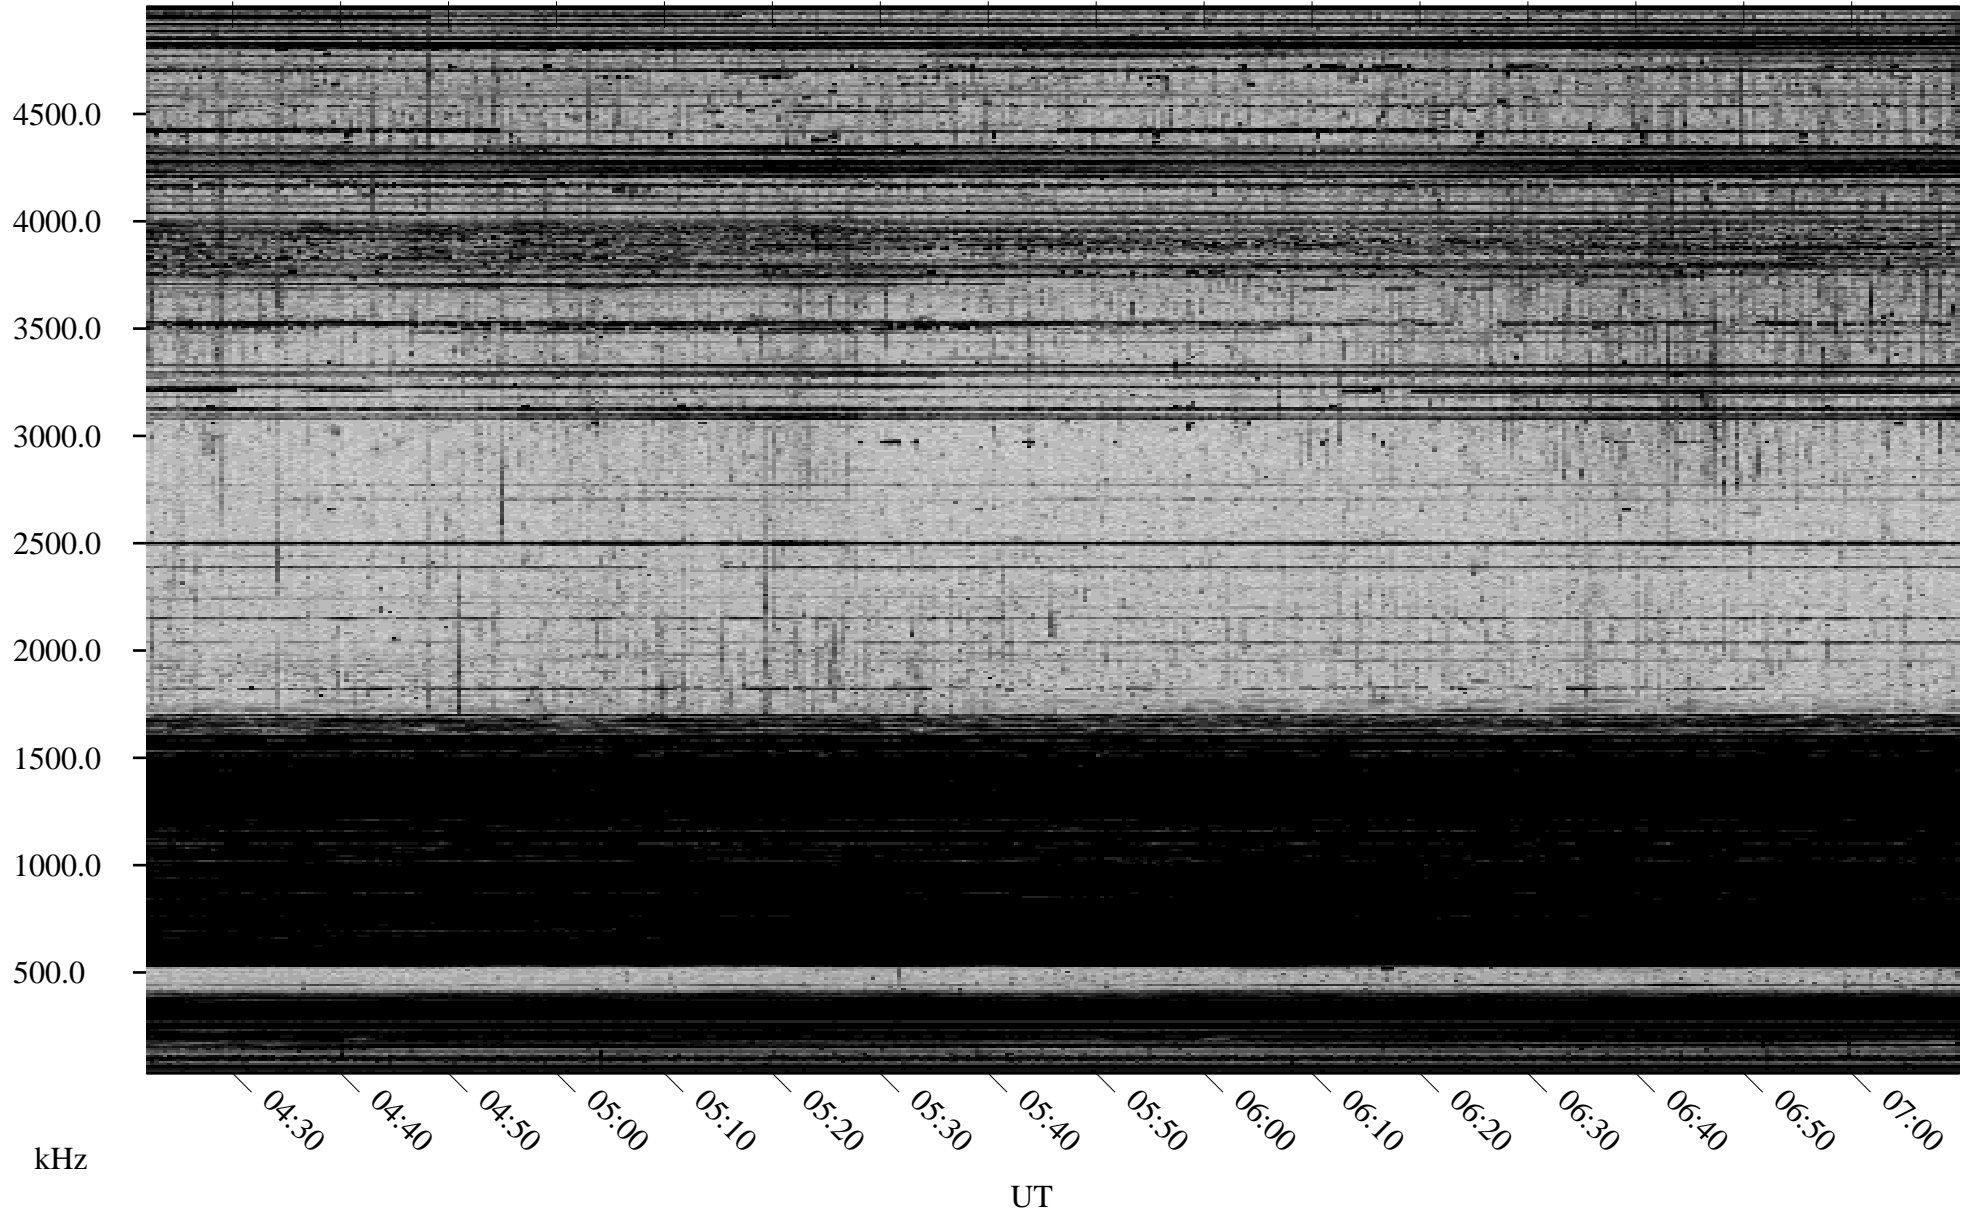

02/04/2000 Churchill, MTB

Linear Scale Black = 161 White = 15

ch000351.r00m max_12

Page 1

02/04/2000 Churchill, MTB

Linear Scale Black = 161 White = 15

ch000351.r00m max_12

Page 2

02/05/2000 Churchill, MTB

Linear Scale Black = 161 White = 15

ch000351.r00m max_12

Page 3

02/05/2000 Churchill, MTB

Linear Scale Black = 161 White = 15

ch000351.r00m max_12

Page 4

02/05/2000 Churchill, MTB

Linear Scale Black = 161 White = 15

ch000351.r00m max_12

Page 5

02/05/2000 Churchill, MTB

Linear Scale Black = 161 White = 15

ch000351.r00m max_12

Page 6

02/05/2000 Churchill, MTB

Linear Scale Black = 161 White = 15

ch000351.r00m max_12

Page 7

02/05/2000 Churchill, MTB

Linear Scale Black = 161 White = 15

ch000351.r00m max_12