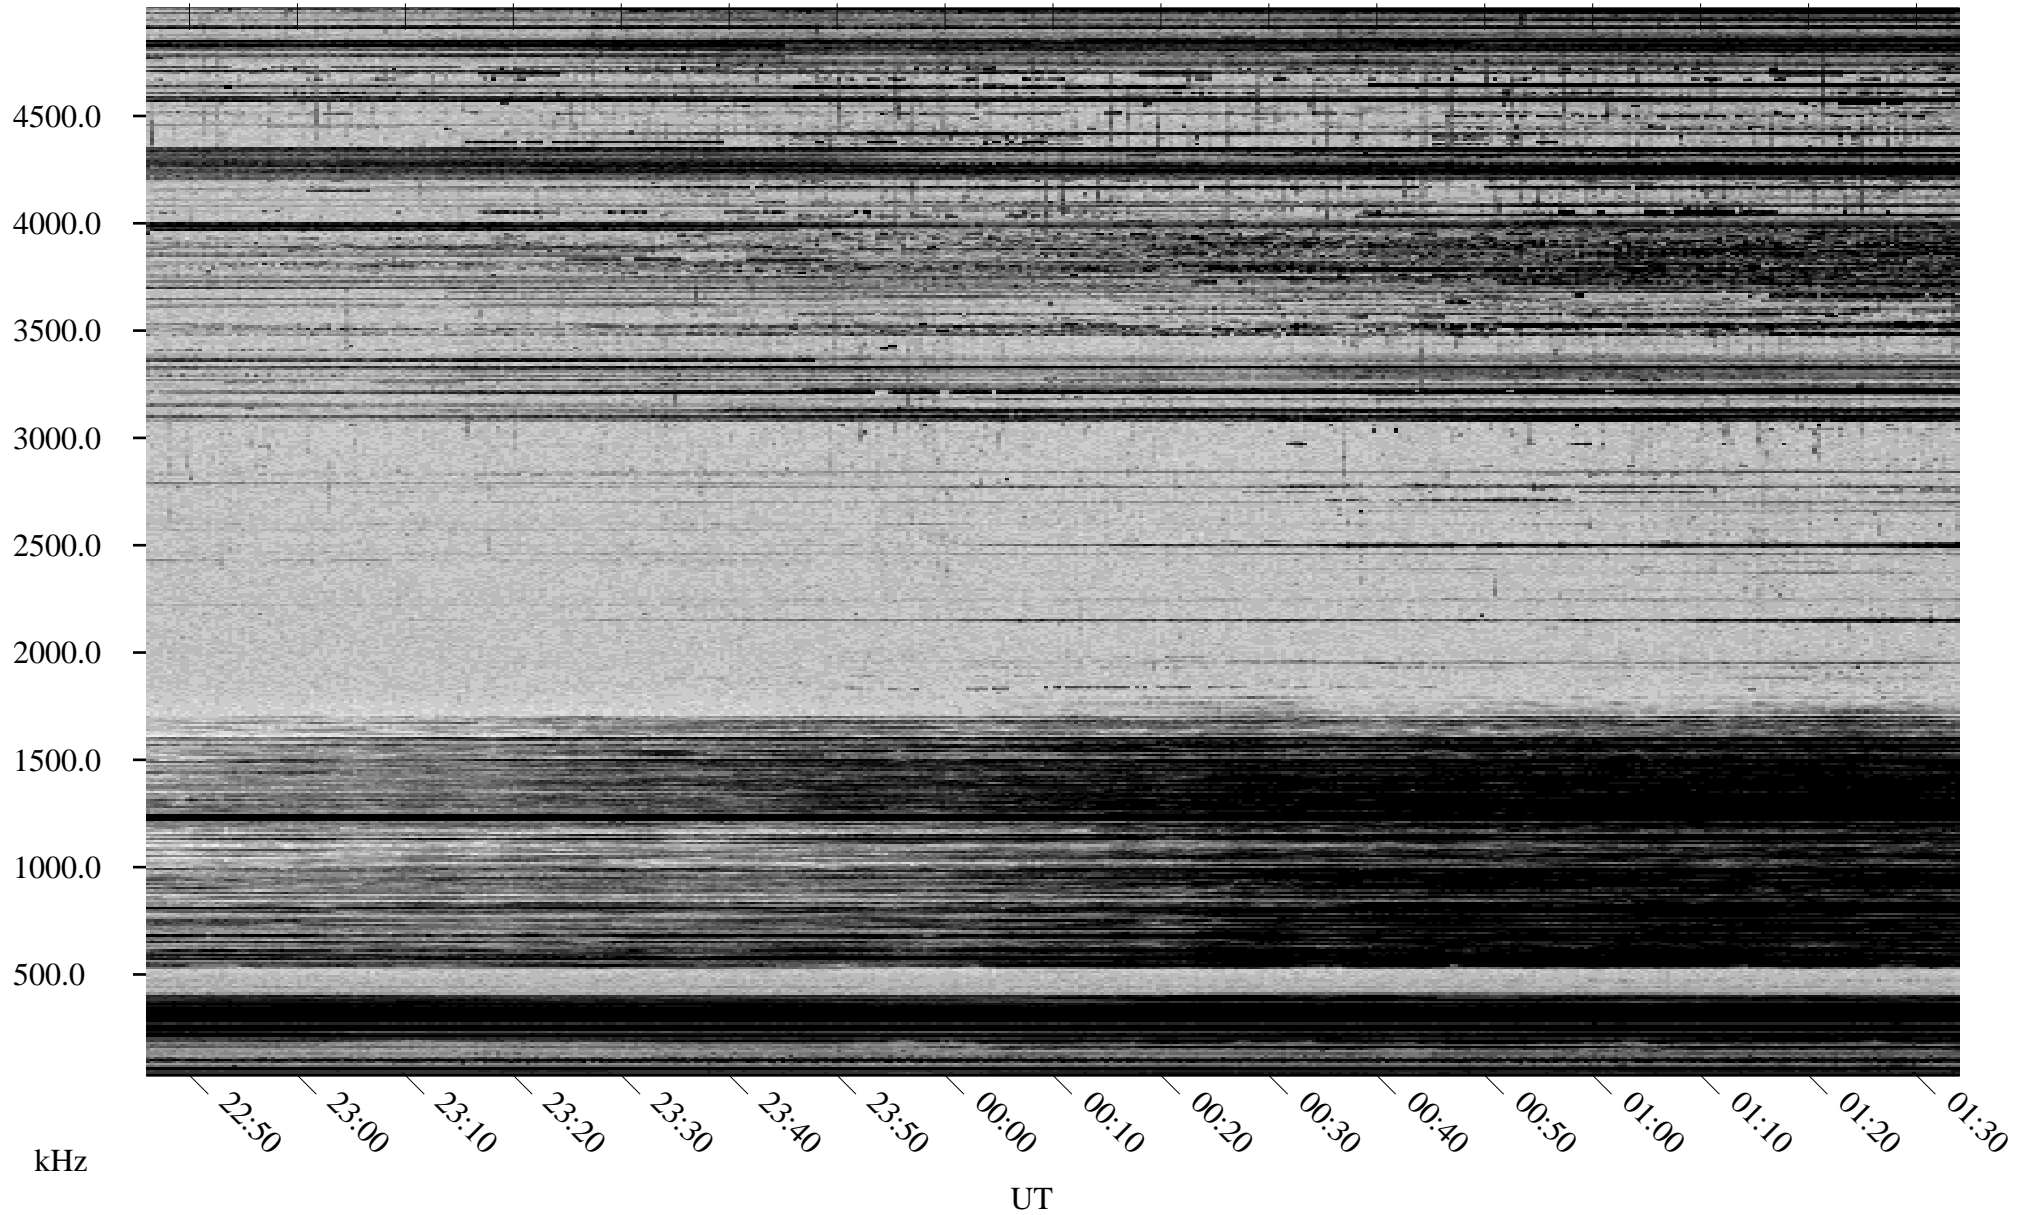

02/04/2000 Churchill, MTB

Linear Scale Black = 161 White = 15

ch000351.r00m max_12

Page 1

02/04/2000 Churchill, MTB

Linear Scale Black = 161 White = 15

ch000351.r00m max_12

Page 2

02/05/2000 Churchill, MTB

Linear Scale Black = 161 White = 15

ch000351.r00m max_12

Page 3

02/05/2000 Churchill, MTB

Linear Scale Black = 161 White = 15

ch000351.r00m max_12

Page 4

02/05/2000 Churchill, MTB

Linear Scale Black = 161 White = 15

ch000351.r00m max_12

Page 5

02/05/2000 Churchill, MTB

Linear Scale Black = 161 White = 15

ch000351.r00m max_12

Page 6

02/05/2000 Churchill, MTB

Linear Scale Black = 161 White = 15

ch000351.r00m max_12

Page 7

02/05/2000 Churchill, MTB

Linear Scale Black = 161 White = 15

ch000351.r00m max_12