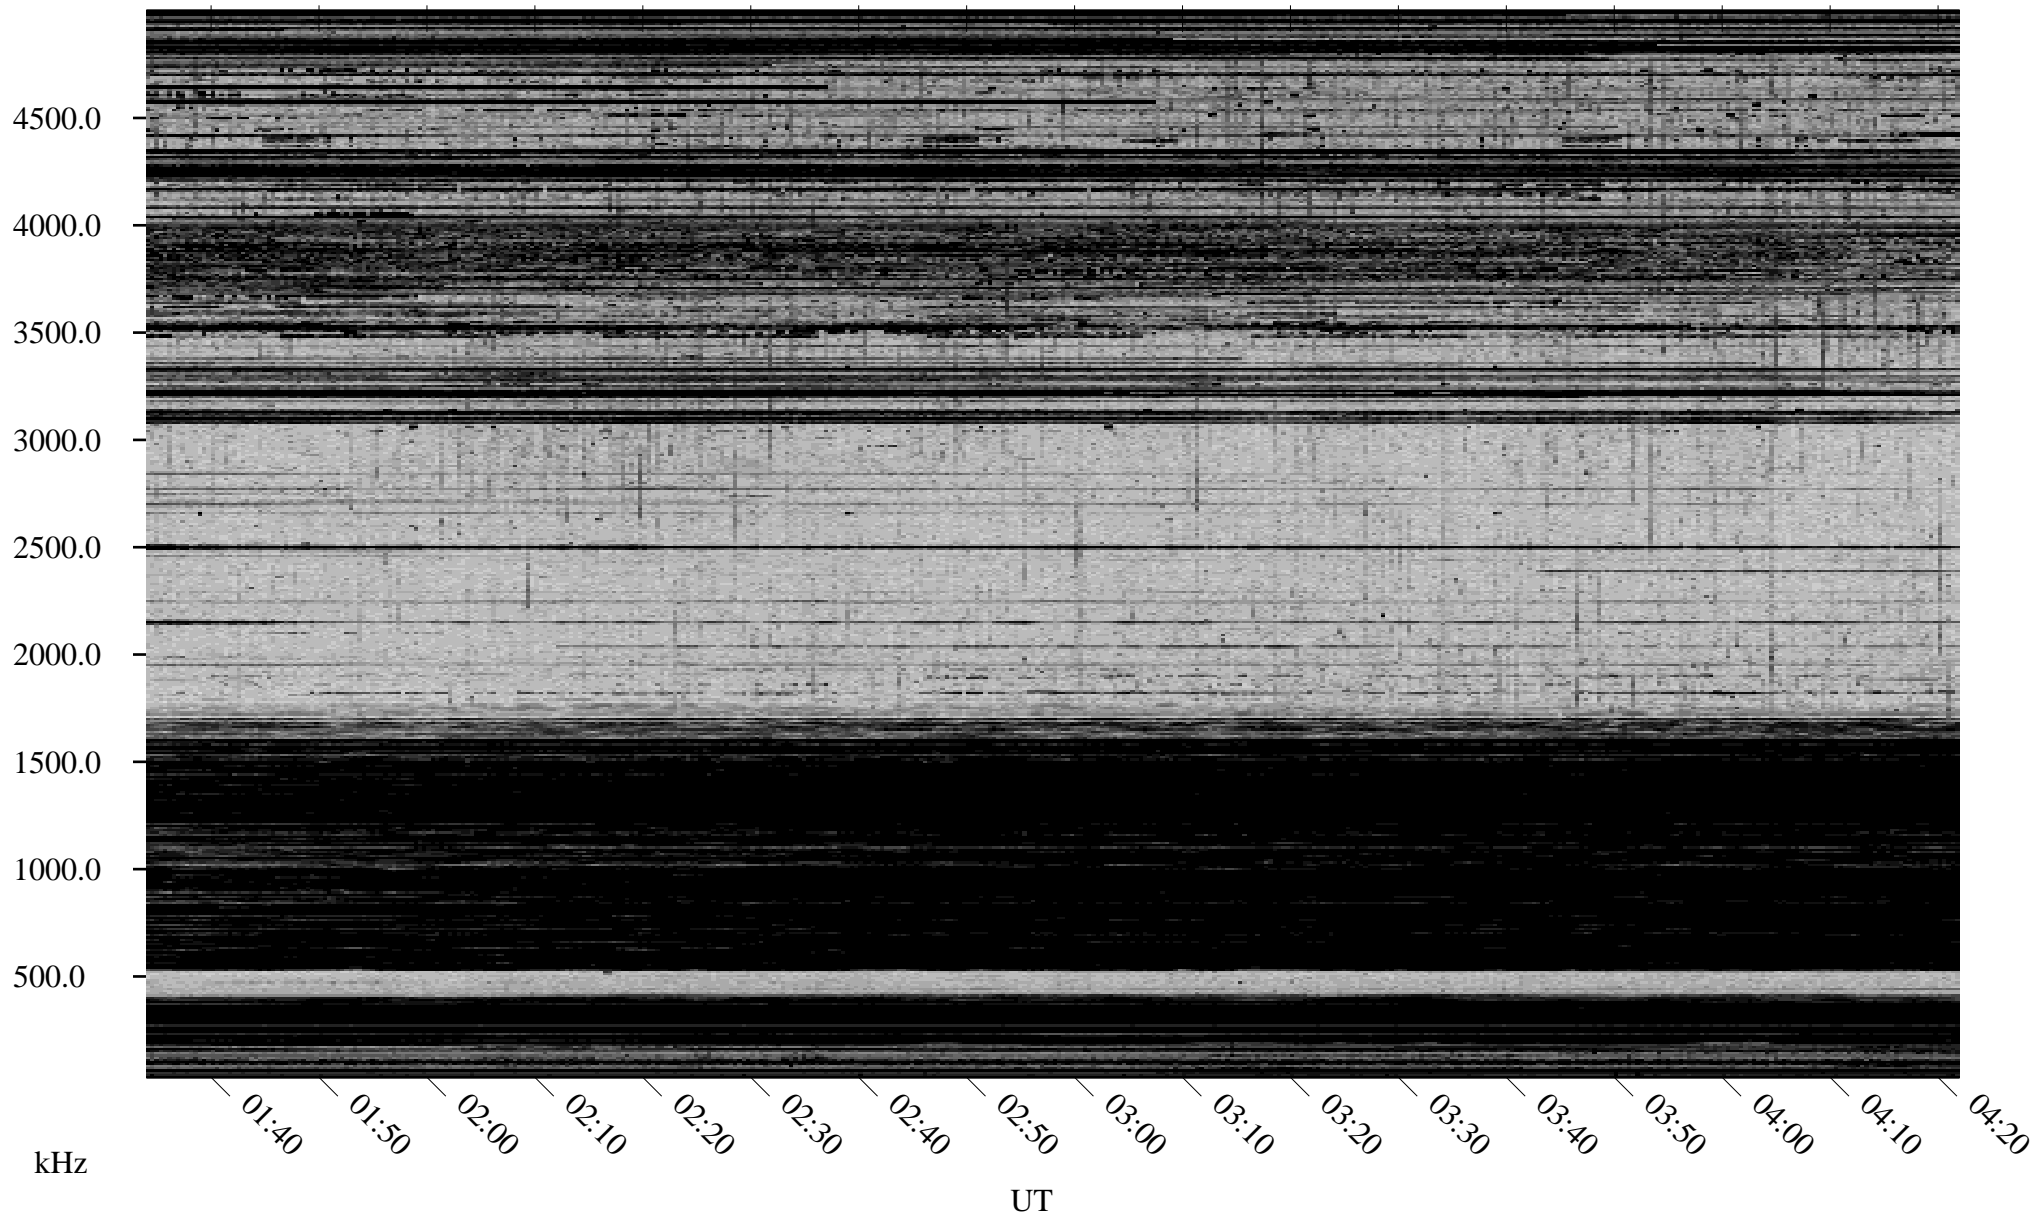

02/04/2000 Churchill, MTB

Linear Scale Black = 161 White = 15

ch000351.r00m max_12

Page 1

02/04/2000 Churchill, MTB

Linear Scale Black = 161 White = 15

ch000351.r00m max_12

Page 2

02/05/2000 Churchill, MTB

Linear Scale Black = 161 White = 15

ch000351.r00m max_12

Page 3

02/05/2000 Churchill, MTB

Linear Scale Black = 161 White = 15

ch000351.r00m max_12

Page 4

02/05/2000 Churchill, MTB

Linear Scale Black = 161 White = 15

ch000351.r00m max_12

Page 5

02/05/2000 Churchill, MTB

Linear Scale Black = 161 White = 15

ch000351.r00m max_12

Page 6

02/05/2000 Churchill, MTB

Linear Scale Black = 161 White = 15

ch000351.r00m max_12

Page 7

02/05/2000 Churchill, MTB

Linear Scale Black = 161 White = 15

ch000351.r00m max_12