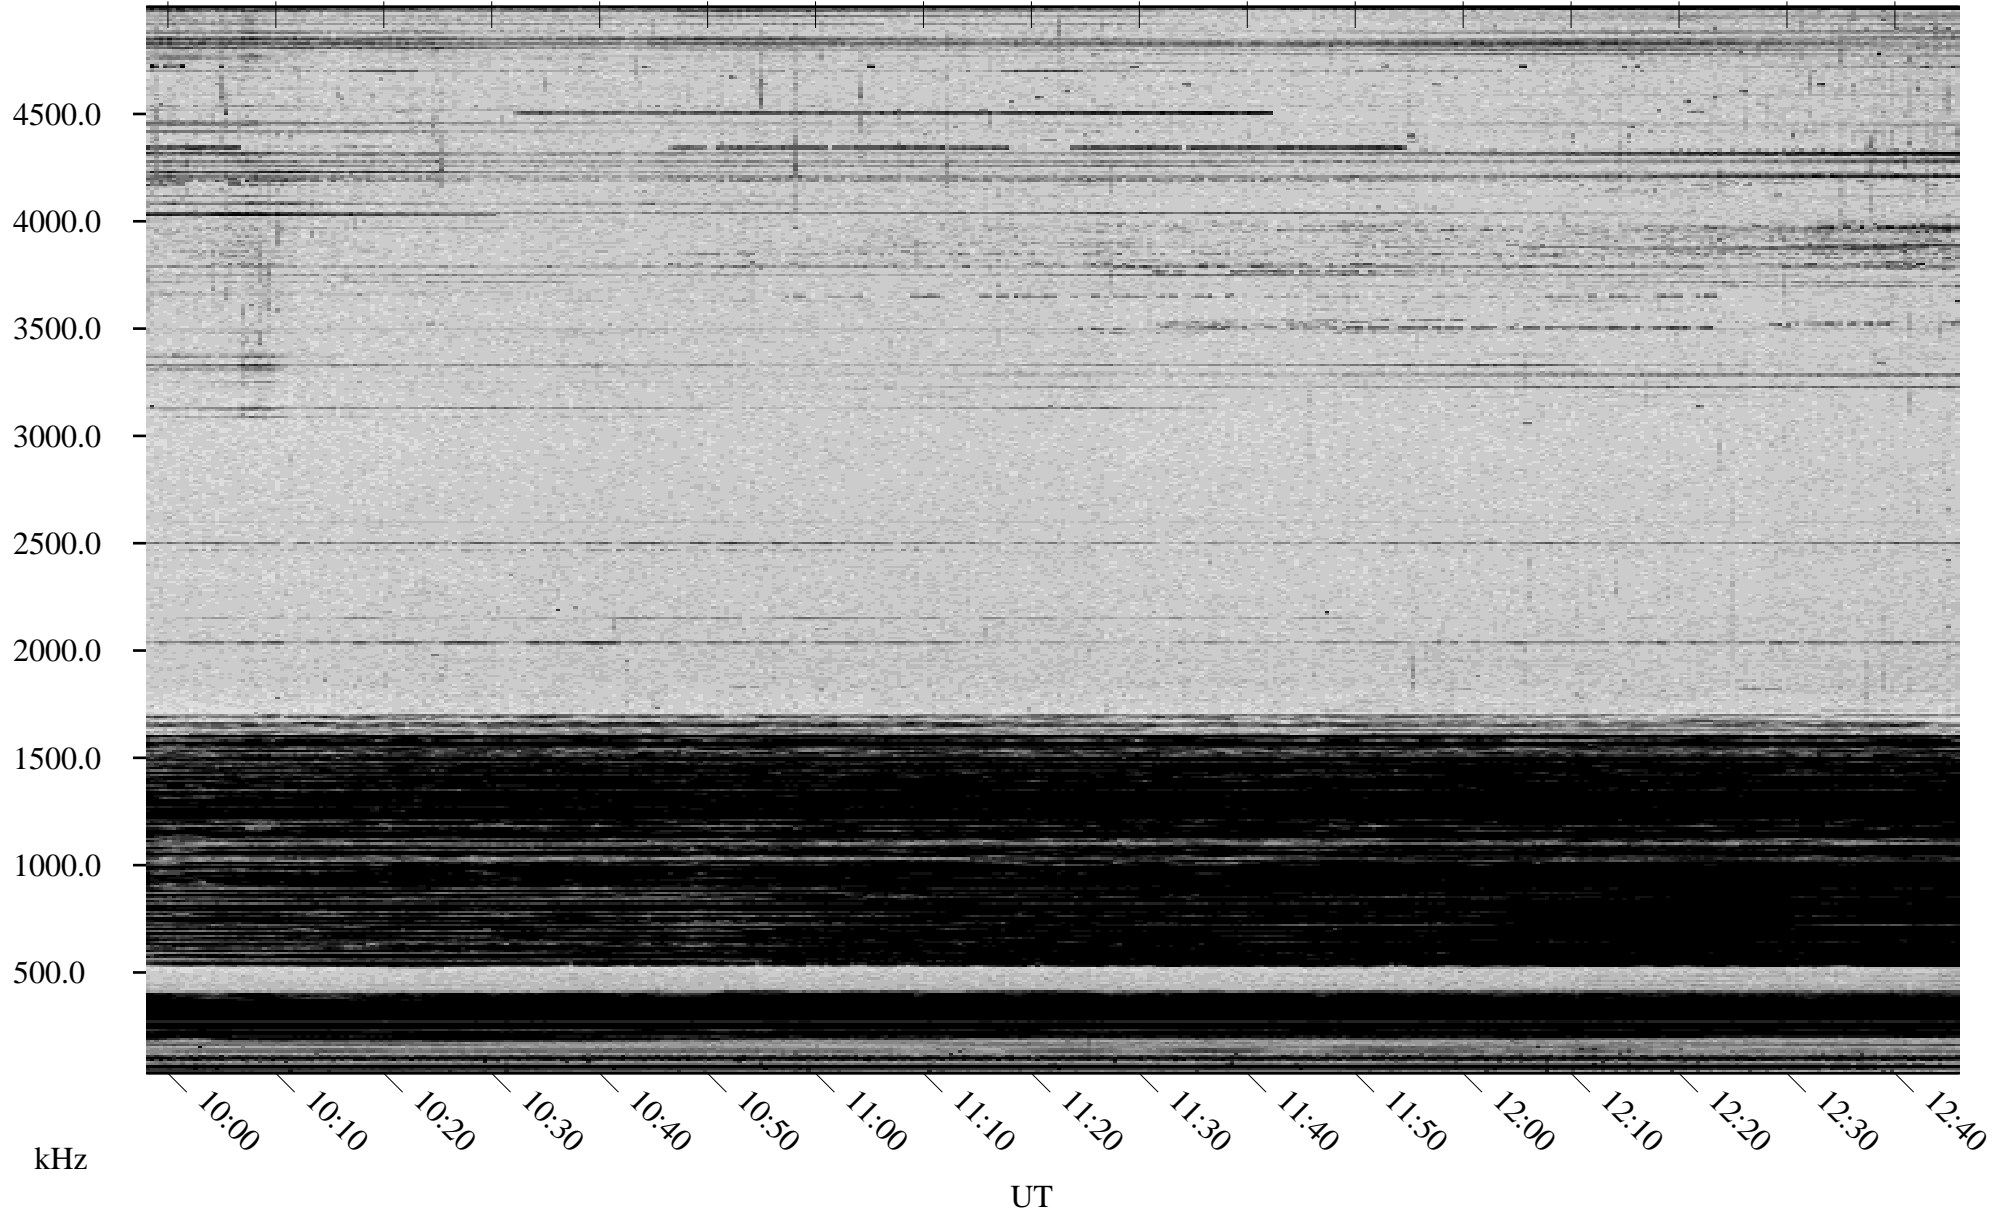

02/04/2000 Churchill, MTB

Linear Scale Black = 161 White = 15

ch000351.r00m max_12

Page 1

02/04/2000 Churchill, MTB

Linear Scale Black = 161 White = 15

ch000351.r00m max_12

Page 2

02/05/2000 Churchill, MTB

Linear Scale Black = 161 White = 15

ch000351.r00m max_12

Page 3

02/05/2000 Churchill, MTB

Linear Scale Black = 161 White = 15

ch000351.r00m max_12

Page 4

02/05/2000 Churchill, MTB

Linear Scale Black = 161 White = 15

ch000351.r00m max_12

Page 5

02/05/2000 Churchill, MTB

Linear Scale Black = 161 White = 15

ch000351.r00m max_12

Page 6

02/05/2000 Churchill, MTB

Linear Scale Black = 161 White = 15

ch000351.r00m max_12

Page 7

02/05/2000 Churchill, MTB

Linear Scale Black = 161 White = 15

ch000351.r00m max_12