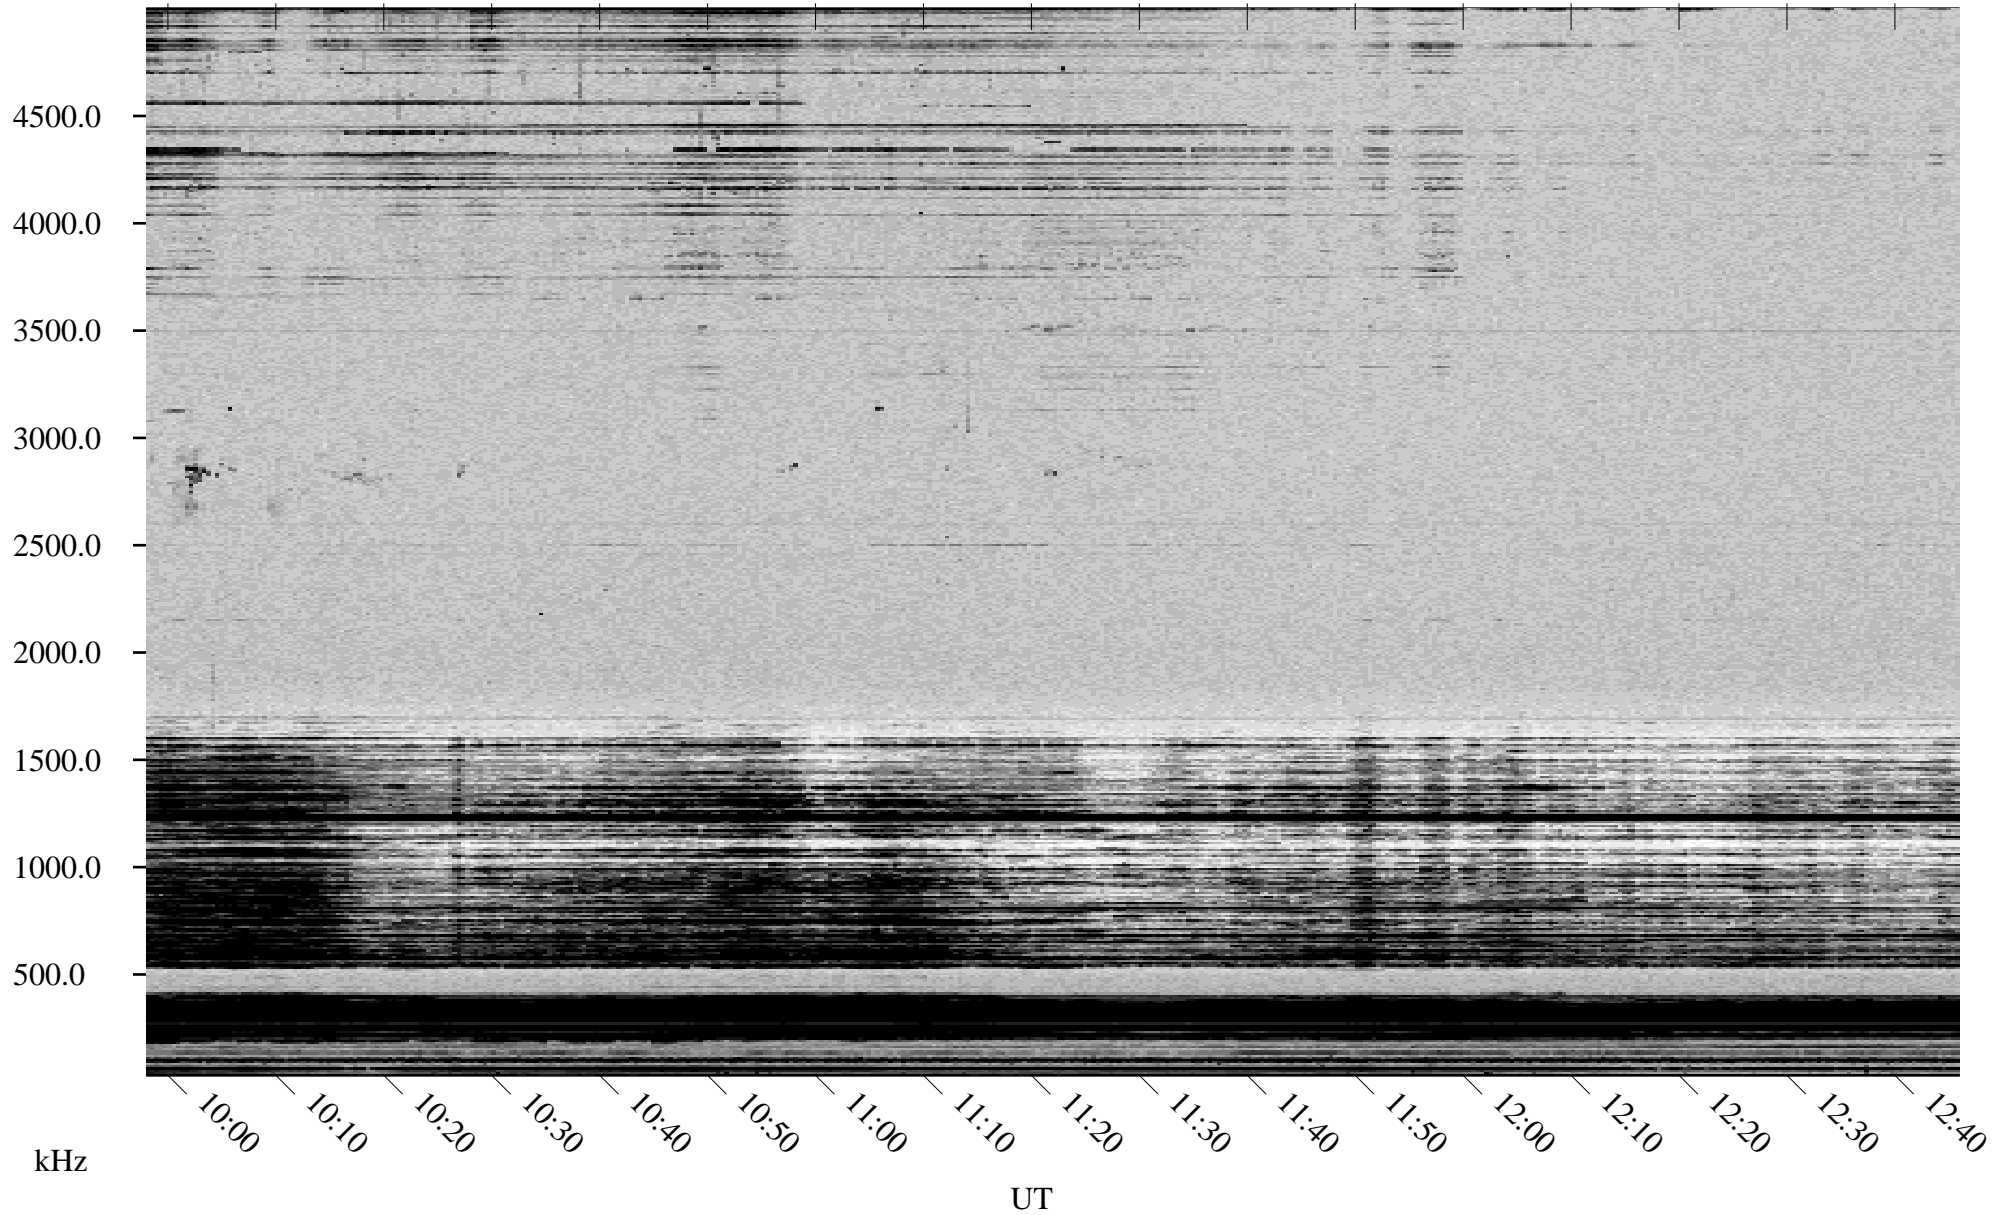

02/05/2000 Churchill, MTB

Linear Scale Black = 161 White = 15

ch00036l.r00m max_12

Page 1

02/05/2000 Churchill, MTB

Linear Scale Black = 161 White = 15

ch00036l.r00m max_12

Page 2

02/06/2000 Churchill, MTB

Linear Scale Black = 161 White = 15

ch00036l.r00m max_12

Page 3

02/06/2000 Churchill, MTB

Linear Scale Black = 161 White = 15

ch00036l.r00m max_12

Page 4

02/06/2000 Churchill, MTB

Linear Scale Black = 161 White = 15

ch00036l.r00m max_12

Page 5

02/06/2000 Churchill, MTB

Linear Scale Black = 161 White = 15

ch00036l.r00m max_12

Page 6

02/06/2000 Churchill, MTB

Linear Scale Black = 161 White = 15

ch00036l.r00m max_12

Page 7

02/06/2000 Churchill, MTB

Linear Scale Black = 161 White = 15

ch00036l.r00m max_12

Page 8