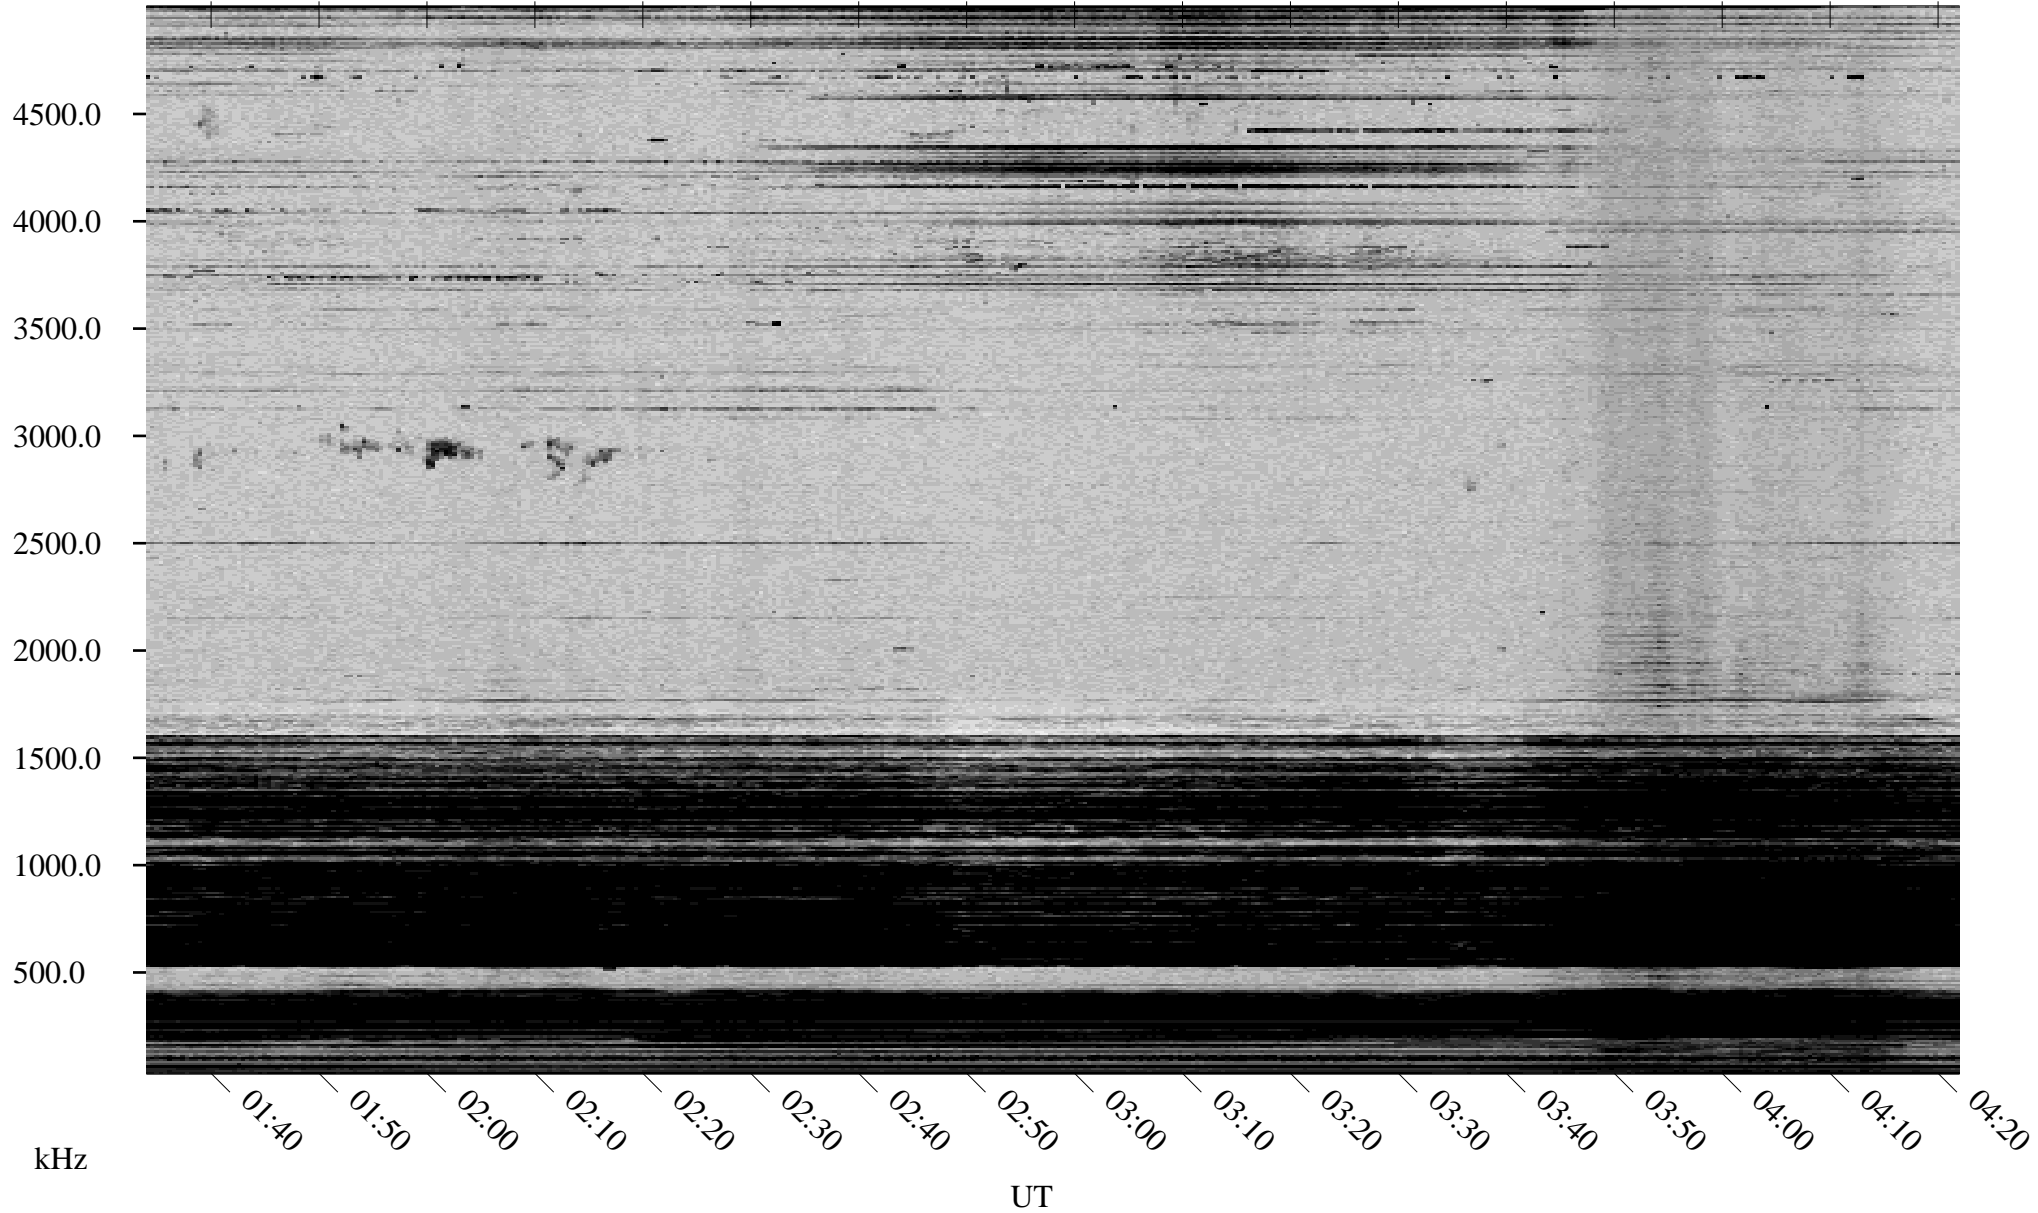

02/05/2000 Churchill, MTB

Linear Scale Black = 161 White = 15

ch00036l.r00m max_12

Page 1

02/05/2000 Churchill, MTB

Linear Scale Black = 161 White = 15

ch00036l.r00m max_12

Page 2

02/06/2000 Churchill, MTB

Linear Scale Black = 161 White = 15

ch00036l.r00m max_12

Page 3

02/06/2000 Churchill, MTB

Linear Scale Black = 161 White = 15

ch00036l.r00m max_12

Page 4

02/06/2000 Churchill, MTB

Linear Scale Black = 161 White = 15

ch00036l.r00m max_12

Page 5

02/06/2000 Churchill, MTB

Linear Scale Black = 161 White = 15

ch00036l.r00m max_12

Page 6

02/06/2000 Churchill, MTB

Linear Scale Black = 161 White = 15

ch00036l.r00m max_12

Page 7

02/06/2000 Churchill, MTB

Linear Scale Black = 161 White = 15

ch00036l.r00m max_12

Page 8