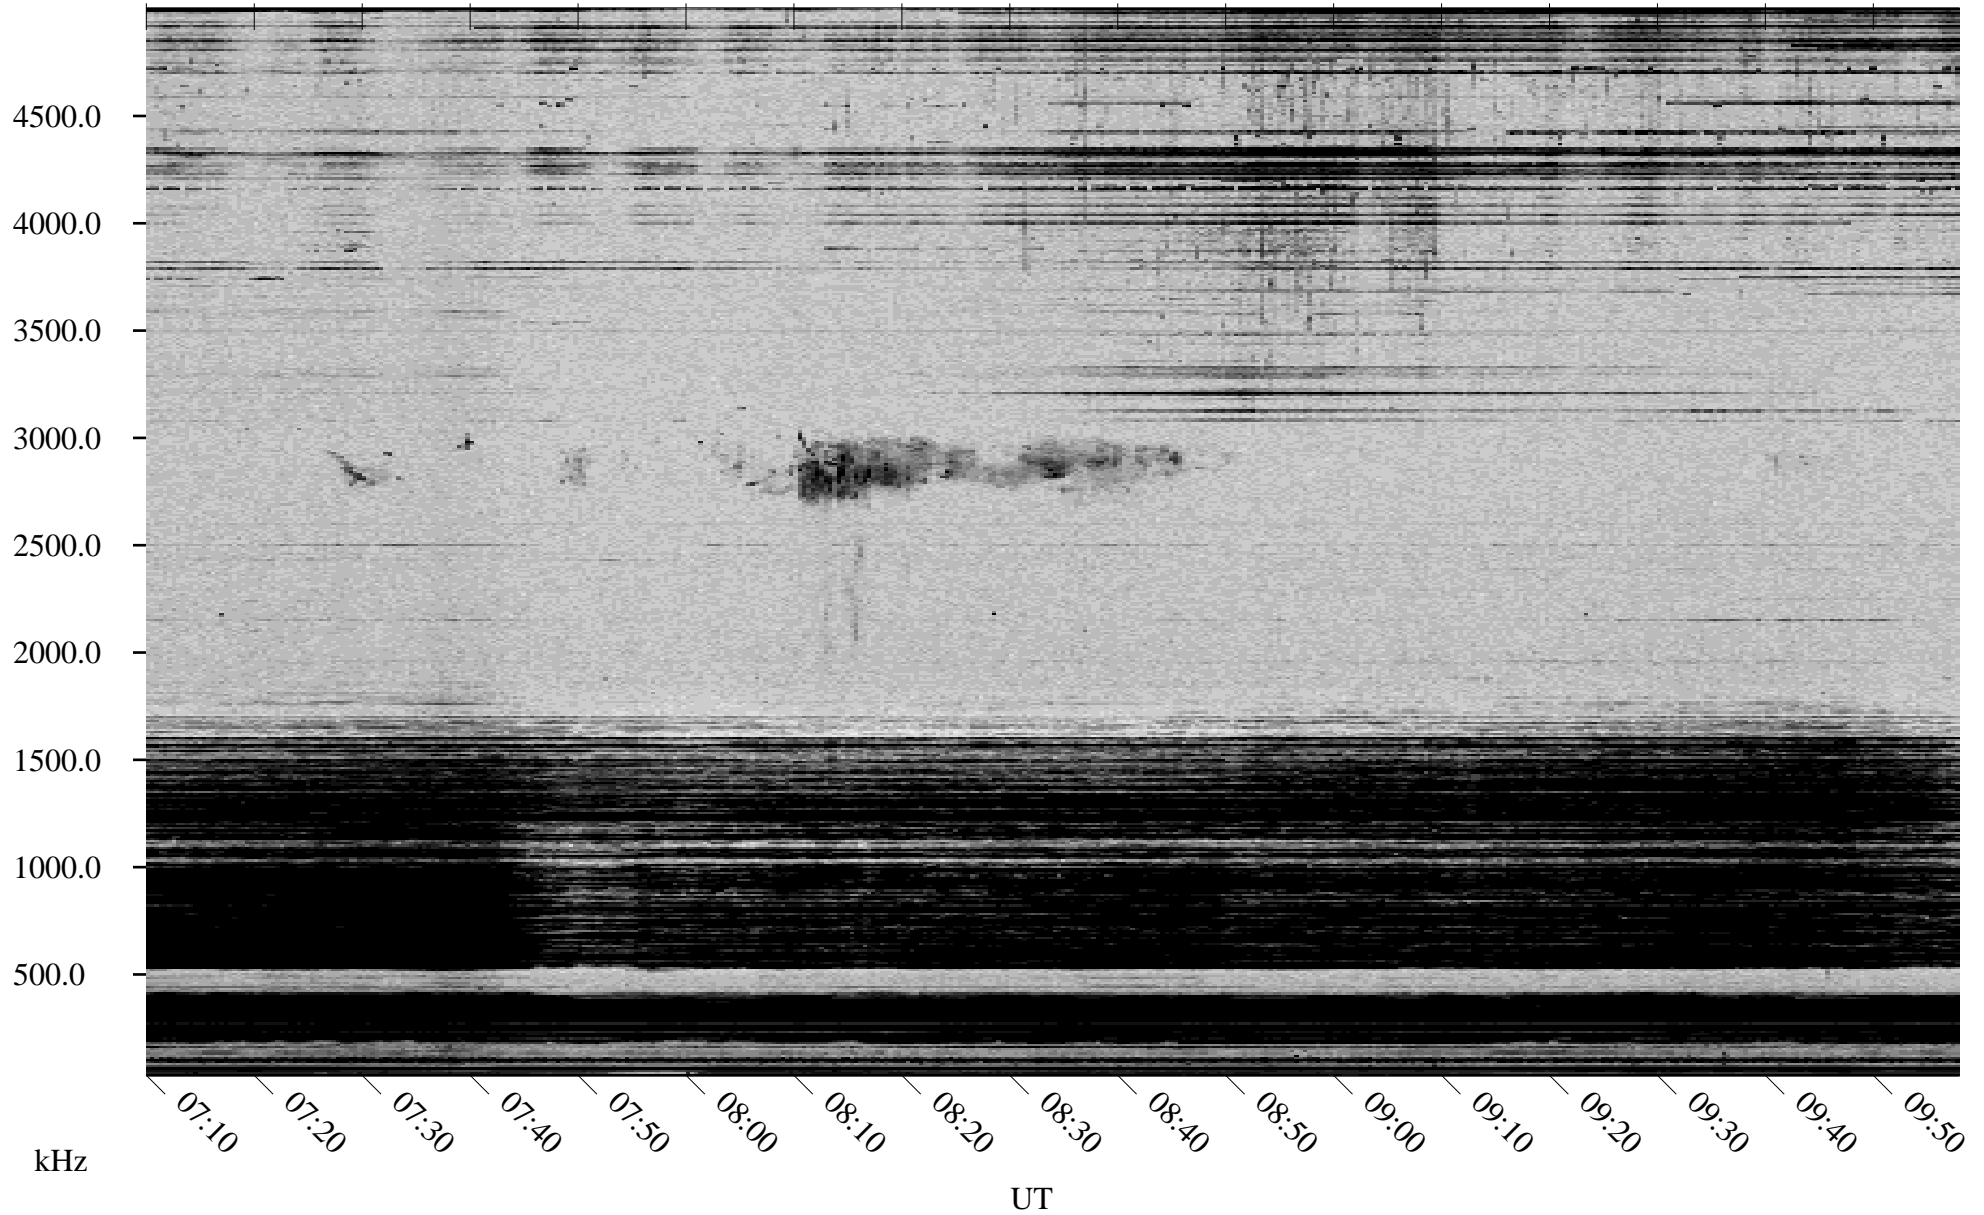

02/05/2000 Churchill, MTB

Linear Scale Black = 161 White = 15

ch00036l.r00m max_12

Page 1

02/05/2000 Churchill, MTB

Linear Scale Black = 161 White = 15

ch00036l.r00m max_12

Page 2

02/06/2000 Churchill, MTB

Linear Scale Black = 161 White = 15

ch00036l.r00m max_12

Page 3

02/06/2000 Churchill, MTB

Linear Scale Black = 161 White = 15

ch00036l.r00m max_12

Page 4

02/06/2000 Churchill, MTB

Linear Scale Black = 161 White = 15

ch00036l.r00m max_12

Page 5

02/06/2000 Churchill, MTB

Linear Scale Black = 161 White = 15

ch00036l.r00m max_12

Page 6

02/06/2000 Churchill, MTB

Linear Scale Black = 161 White = 15

ch00036l.r00m max_12

Page 7

02/06/2000 Churchill, MTB

Linear Scale Black = 161 White = 15

ch00036l.r00m max_12

Page 8