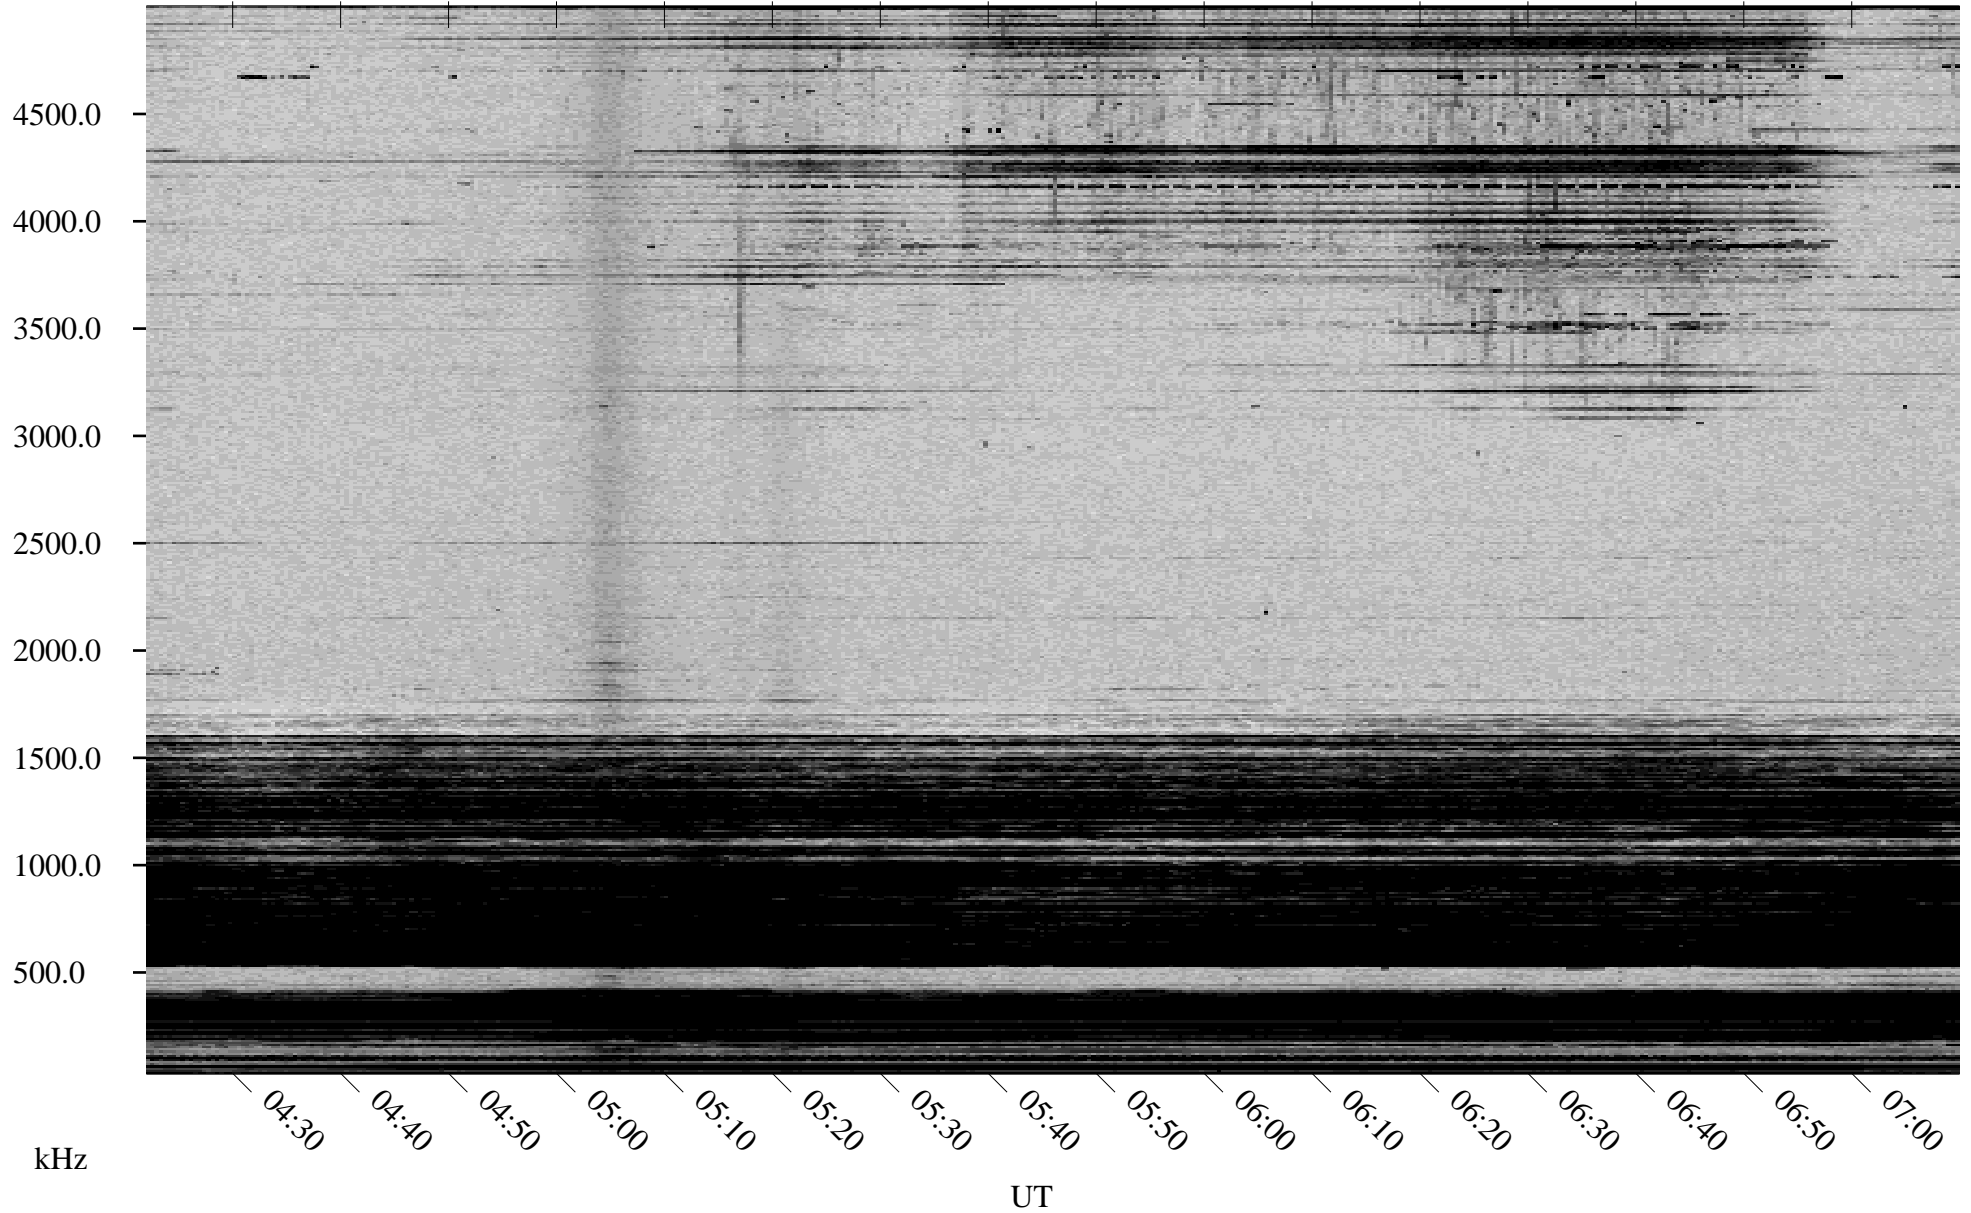

02/05/2000 Churchill, MTB

Linear Scale Black = 161 White = 15

ch00036l.r00m max_12

Page 1

02/05/2000 Churchill, MTB

Linear Scale Black = 161 White = 15

ch00036l.r00m max_12

Page 2

02/06/2000 Churchill, MTB

Linear Scale Black = 161 White = 15

ch00036l.r00m max_12

Page 3

02/06/2000 Churchill, MTB

Linear Scale Black = 161 White = 15

ch00036l.r00m max_12

Page 4

02/06/2000 Churchill, MTB

Linear Scale Black = 161 White = 15

ch00036l.r00m max_12

Page 5

02/06/2000 Churchill, MTB

Linear Scale Black = 161 White = 15

ch00036l.r00m max_12

Page 6

02/06/2000 Churchill, MTB

Linear Scale Black = 161 White = 15

ch00036l.r00m max_12

Page 7

02/06/2000 Churchill, MTB

Linear Scale Black = 161 White = 15

ch00036l.r00m max_12

Page 8