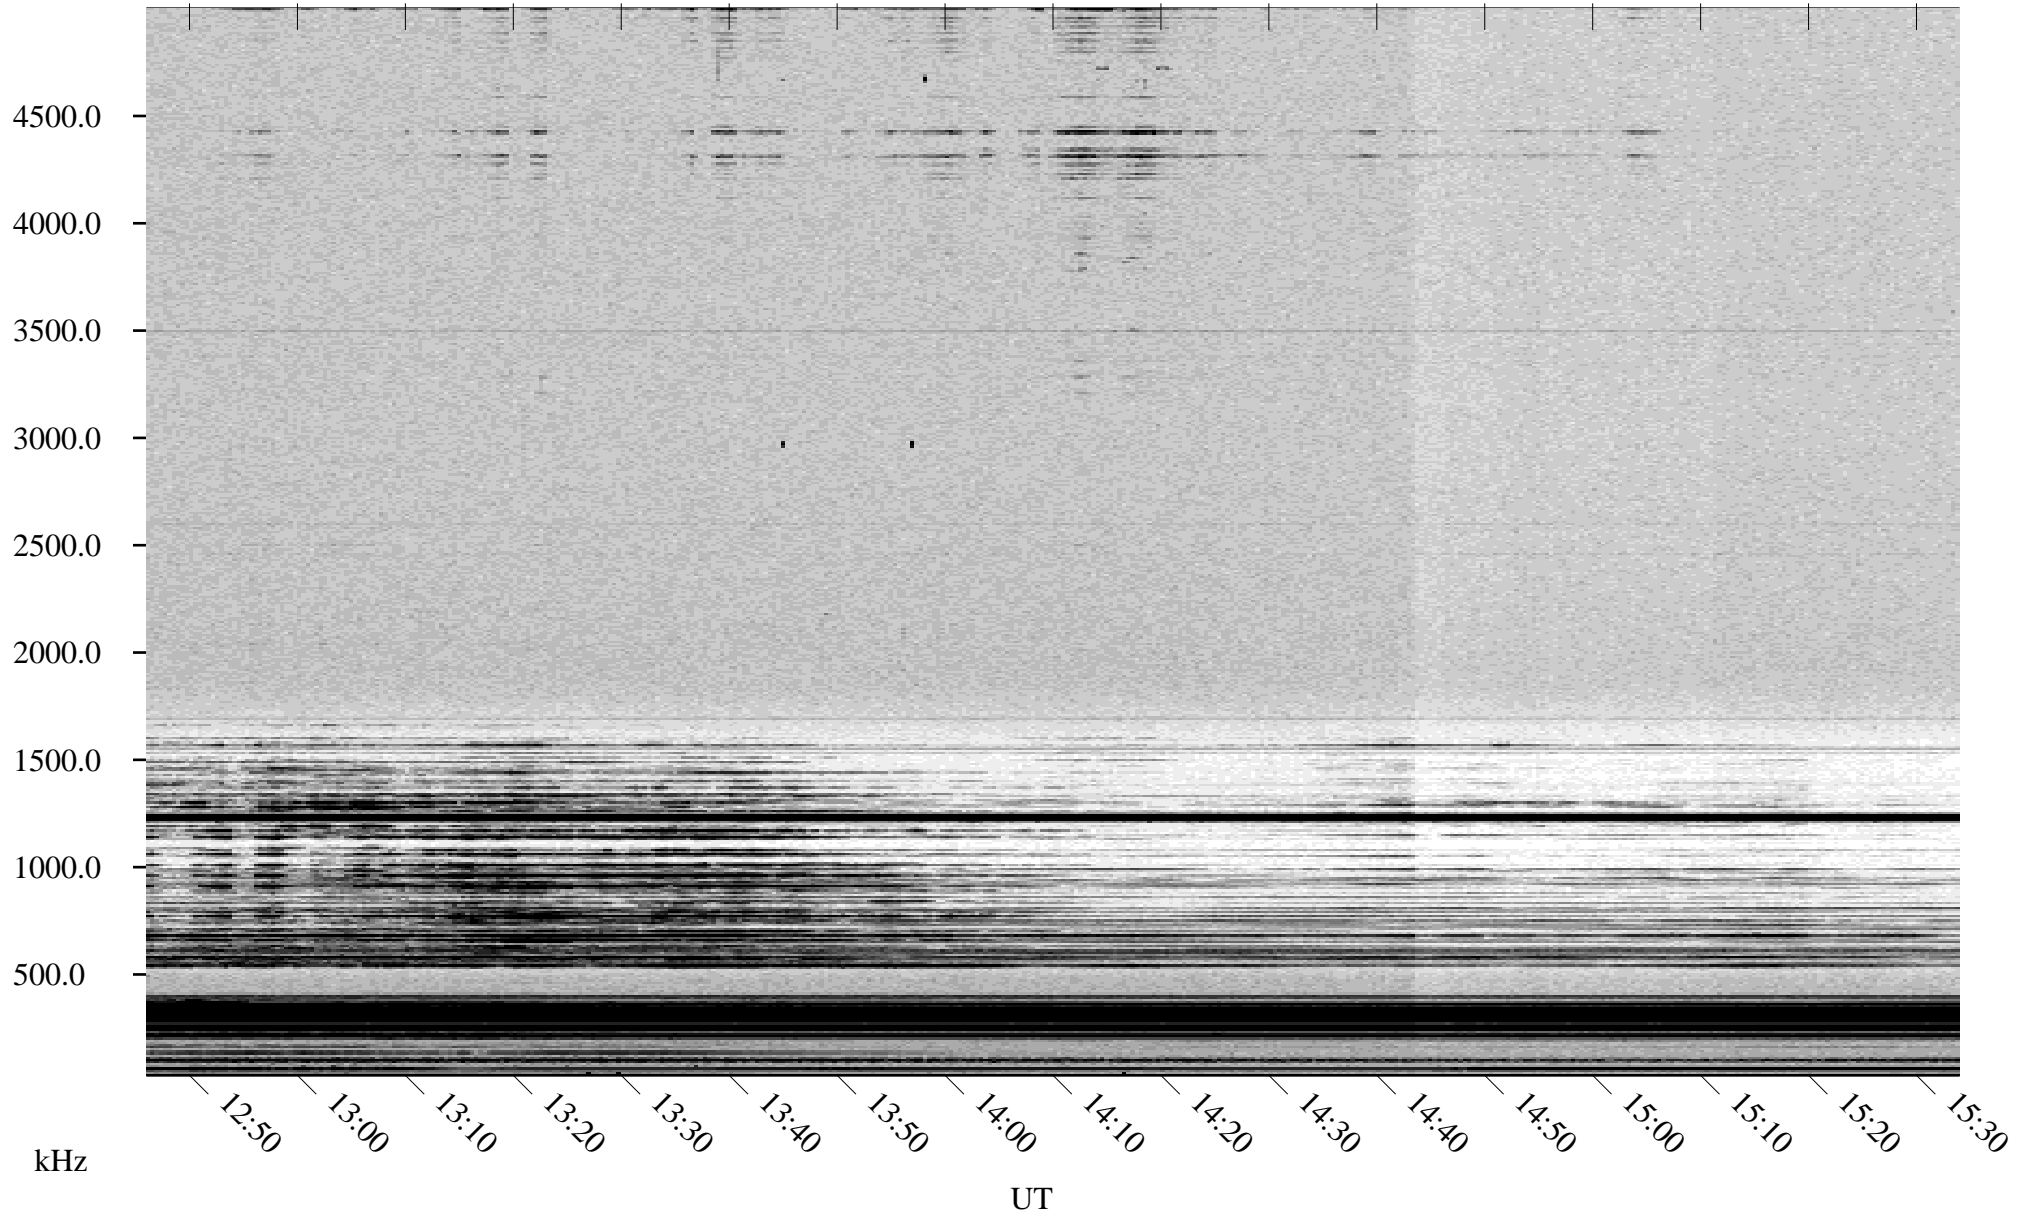

02/05/2000 Churchill, MTB

Linear Scale Black = 161 White = 15

ch00036l.r00m max_12

Page 1

02/05/2000 Churchill, MTB

Linear Scale Black = 161 White = 15

ch00036l.r00m max_12

Page 2

02/06/2000 Churchill, MTB

Linear Scale Black = 161 White = 15

ch00036l.r00m max_12

Page 3

02/06/2000 Churchill, MTB

Linear Scale Black = 161 White = 15

ch00036l.r00m max_12

Page 4

02/06/2000 Churchill, MTB

Linear Scale Black = 161 White = 15

ch00036l.r00m max_12

Page 5

02/06/2000 Churchill, MTB

Linear Scale Black = 161 White = 15

ch00036l.r00m max_12

Page 6

02/06/2000 Churchill, MTB

Linear Scale Black = 161 White = 15

ch00036l.r00m max_12

Page 7

02/06/2000 Churchill, MTB

Linear Scale Black = 161 White = 15

ch00036l.r00m max_12

Page 8