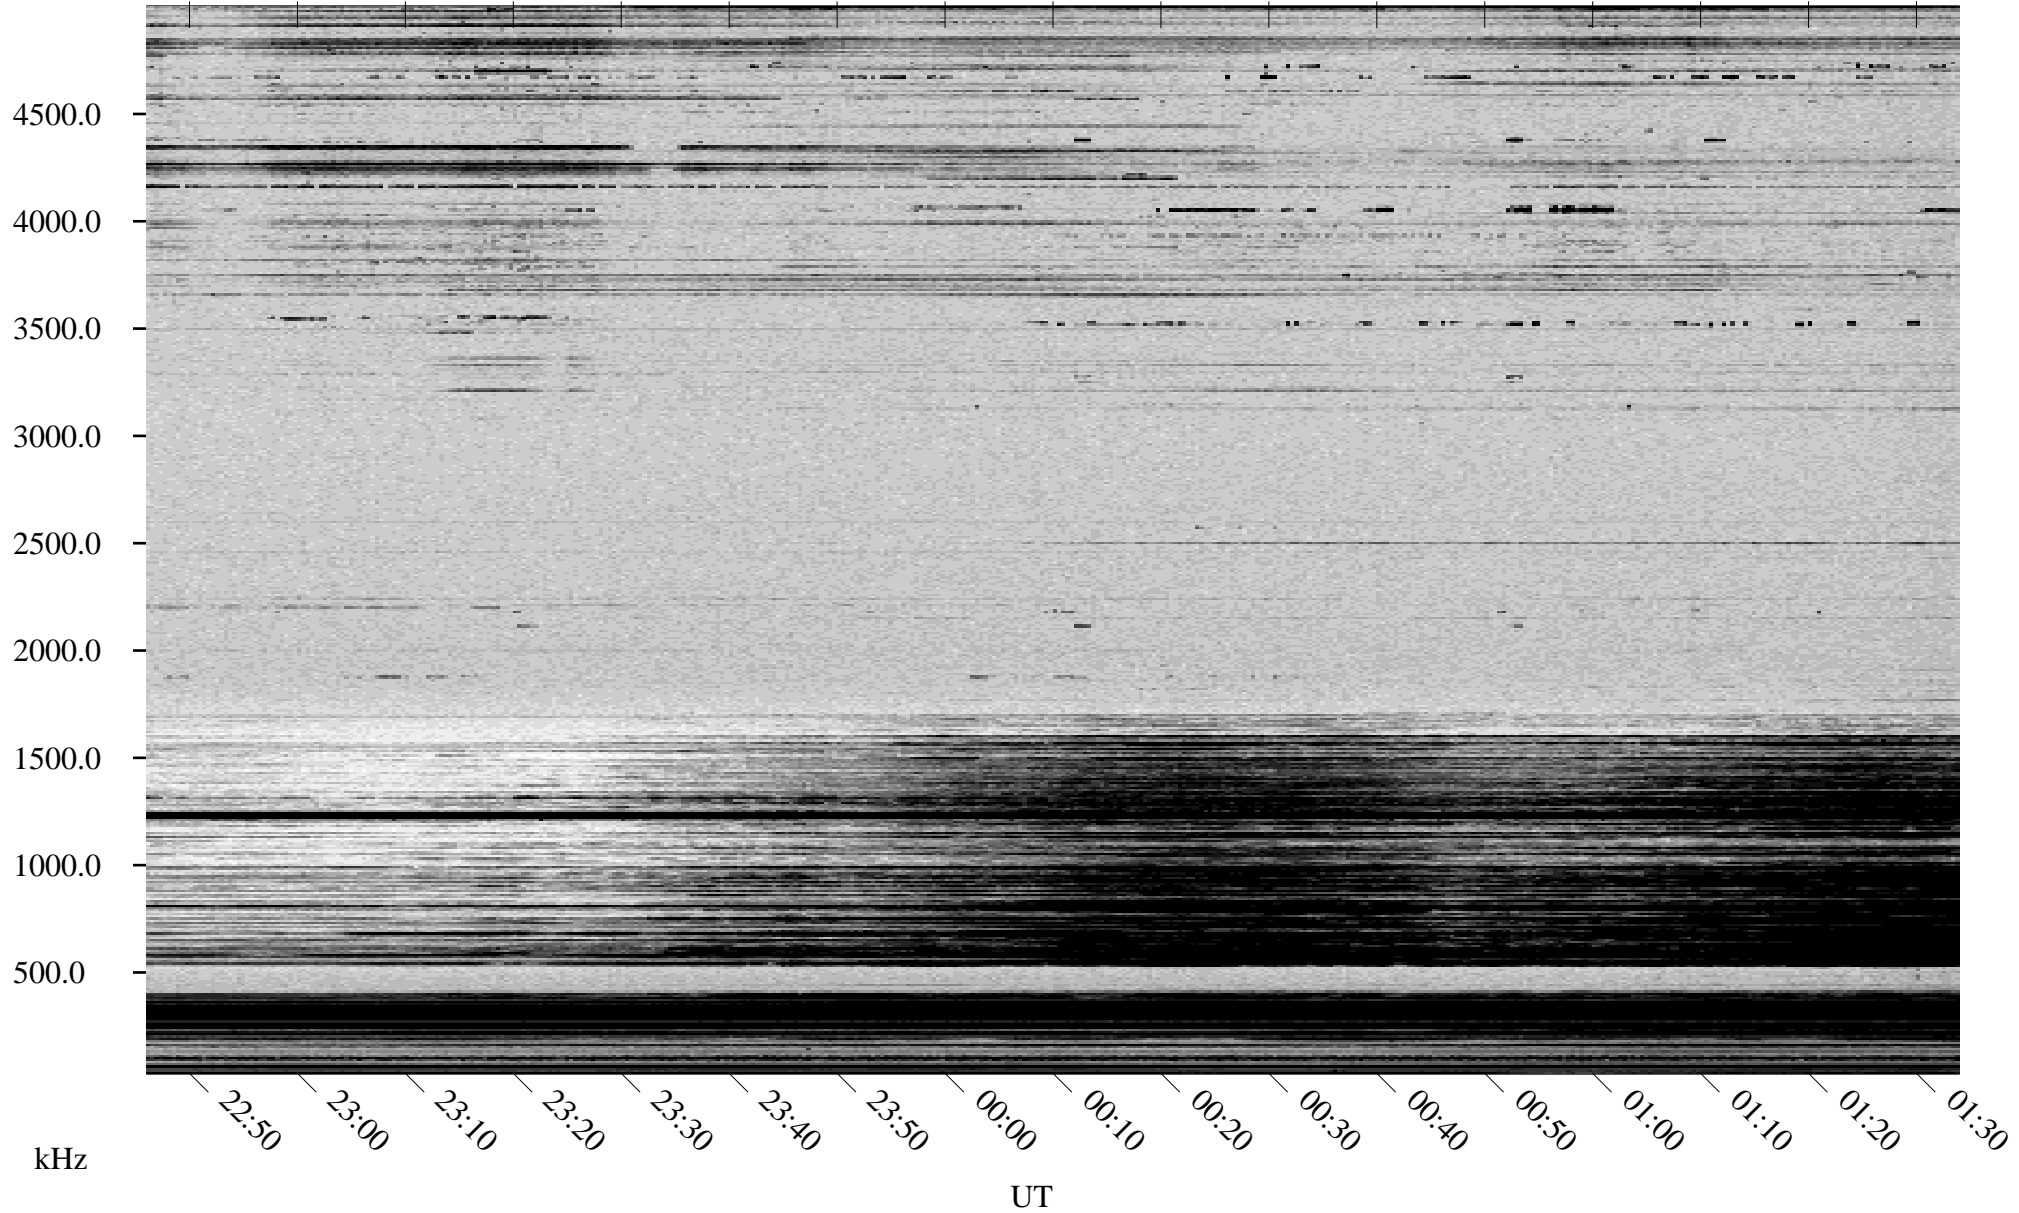

02/05/2000 Churchill, MTB

Linear Scale Black = 161 White = 15

ch00036l.r00m max_12

Page 1

02/05/2000 Churchill, MTB

Linear Scale Black = 161 White = 15

ch00036l.r00m max_12

Page 2

02/06/2000 Churchill, MTB

Linear Scale Black = 161 White = 15

ch00036l.r00m max_12

Page 3

02/06/2000 Churchill, MTB

Linear Scale Black = 161 White = 15

ch00036l.r00m max_12

Page 4

02/06/2000 Churchill, MTB

Linear Scale Black = 161 White = 15

ch00036l.r00m max_12

Page 5

02/06/2000 Churchill, MTB

Linear Scale Black = 161 White = 15

ch00036l.r00m max_12

Page 6

02/06/2000 Churchill, MTB

Linear Scale Black = 161 White = 15

ch00036l.r00m max_12

Page 7

02/06/2000 Churchill, MTB

Linear Scale Black = 161 White = 15

ch00036l.r00m max_12

Page 8