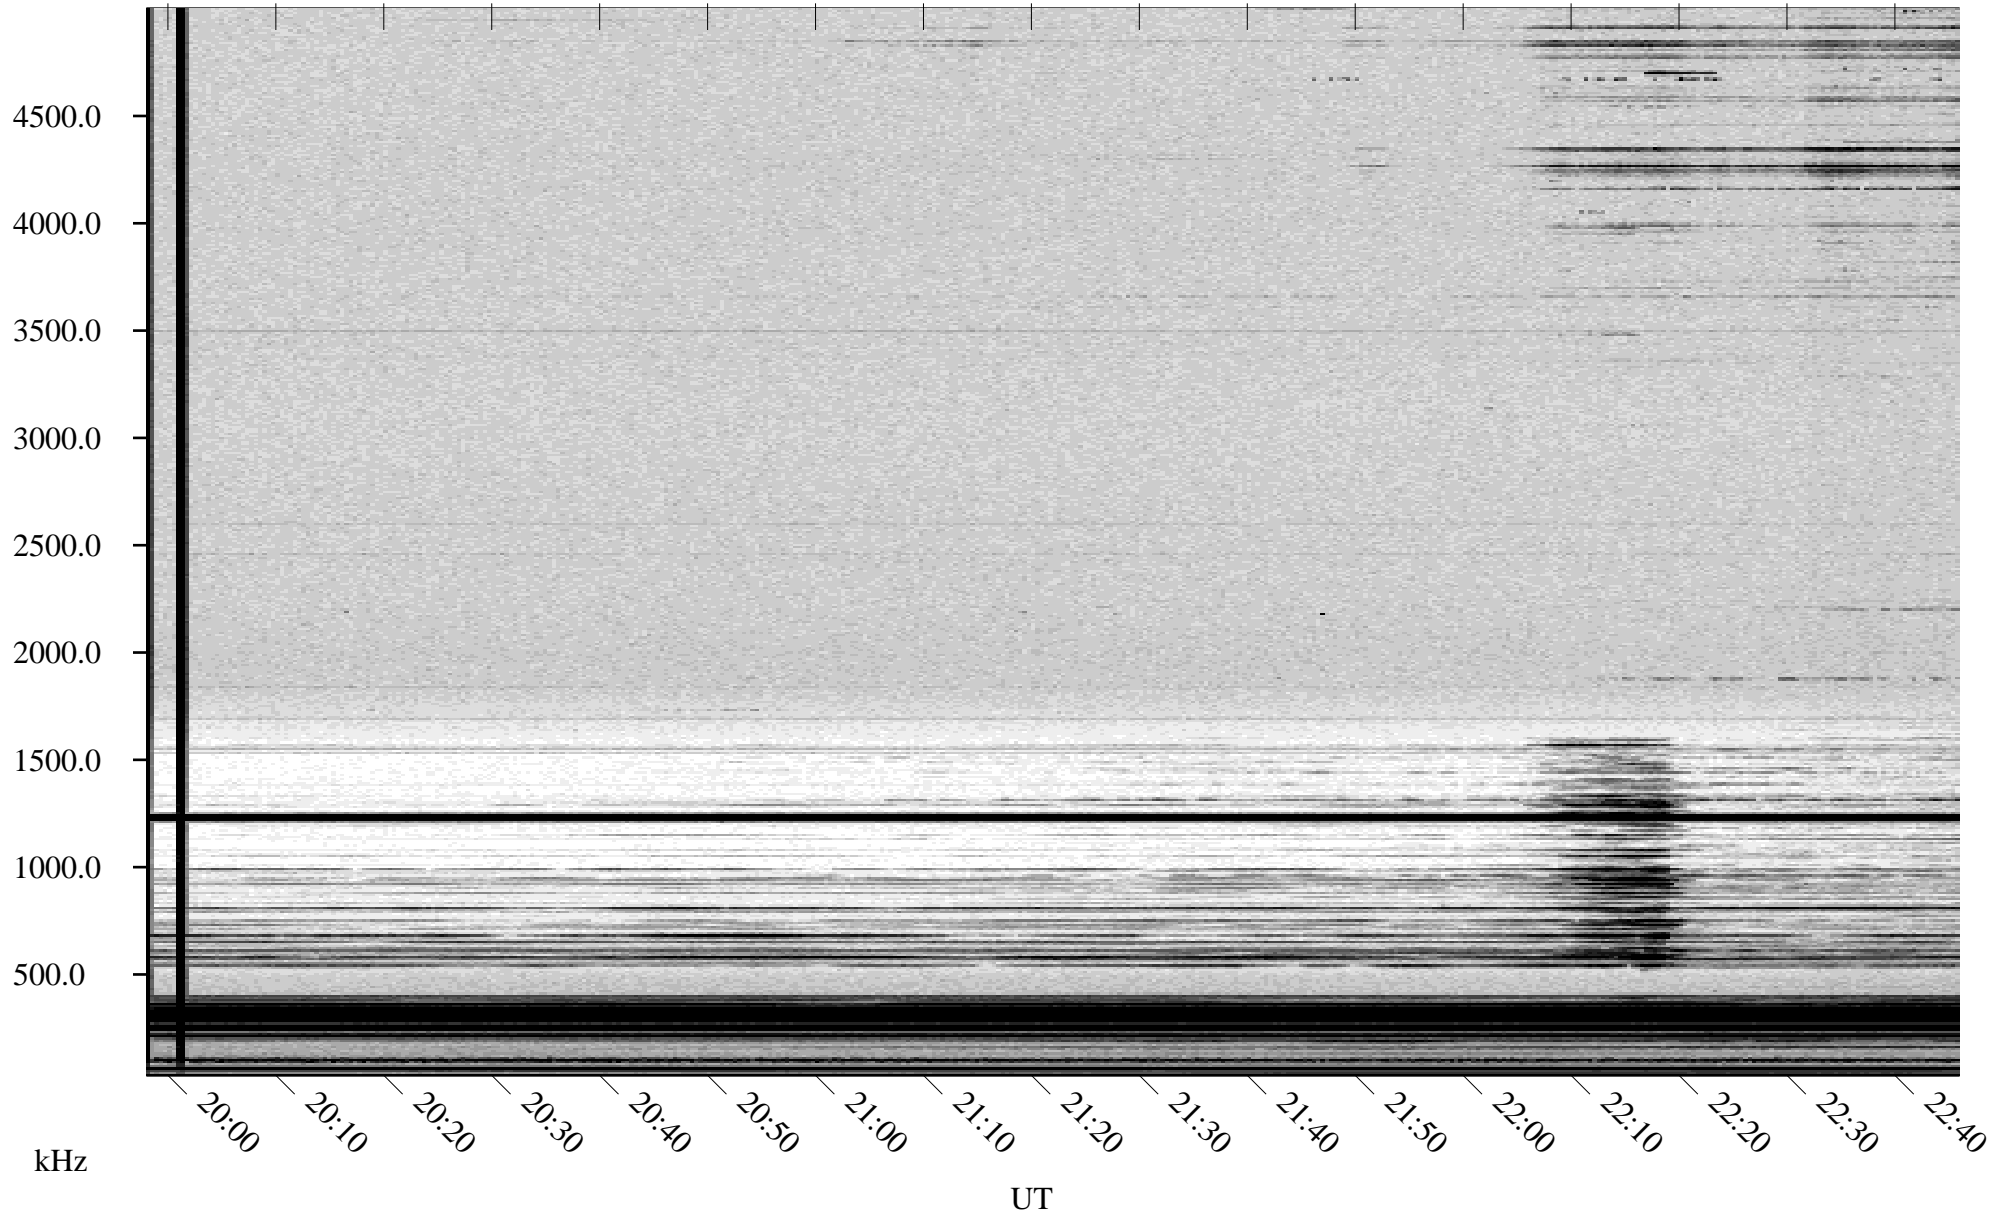

02/05/2000 Churchill, MTB

Linear Scale Black = 161 White = 15

ch00036l.r00m max_12

Page 1

02/05/2000 Churchill, MTB

Linear Scale Black = 161 White = 15

ch00036l.r00m max_12

Page 2

02/06/2000 Churchill, MTB

Linear Scale Black = 161 White = 15

ch00036l.r00m max_12

Page 3

02/06/2000 Churchill, MTB

Linear Scale Black = 161 White = 15

ch00036l.r00m max_12

Page 4

02/06/2000 Churchill, MTB

Linear Scale Black = 161 White = 15

ch00036l.r00m max_12

Page 5

02/06/2000 Churchill, MTB

Linear Scale Black = 161 White = 15

ch00036l.r00m max_12

Page 6

02/06/2000 Churchill, MTB

Linear Scale Black = 161 White = 15

ch00036l.r00m max_12

Page 7

02/06/2000 Churchill, MTB

Linear Scale Black = 161 White = 15

ch00036l.r00m max_12

Page 8