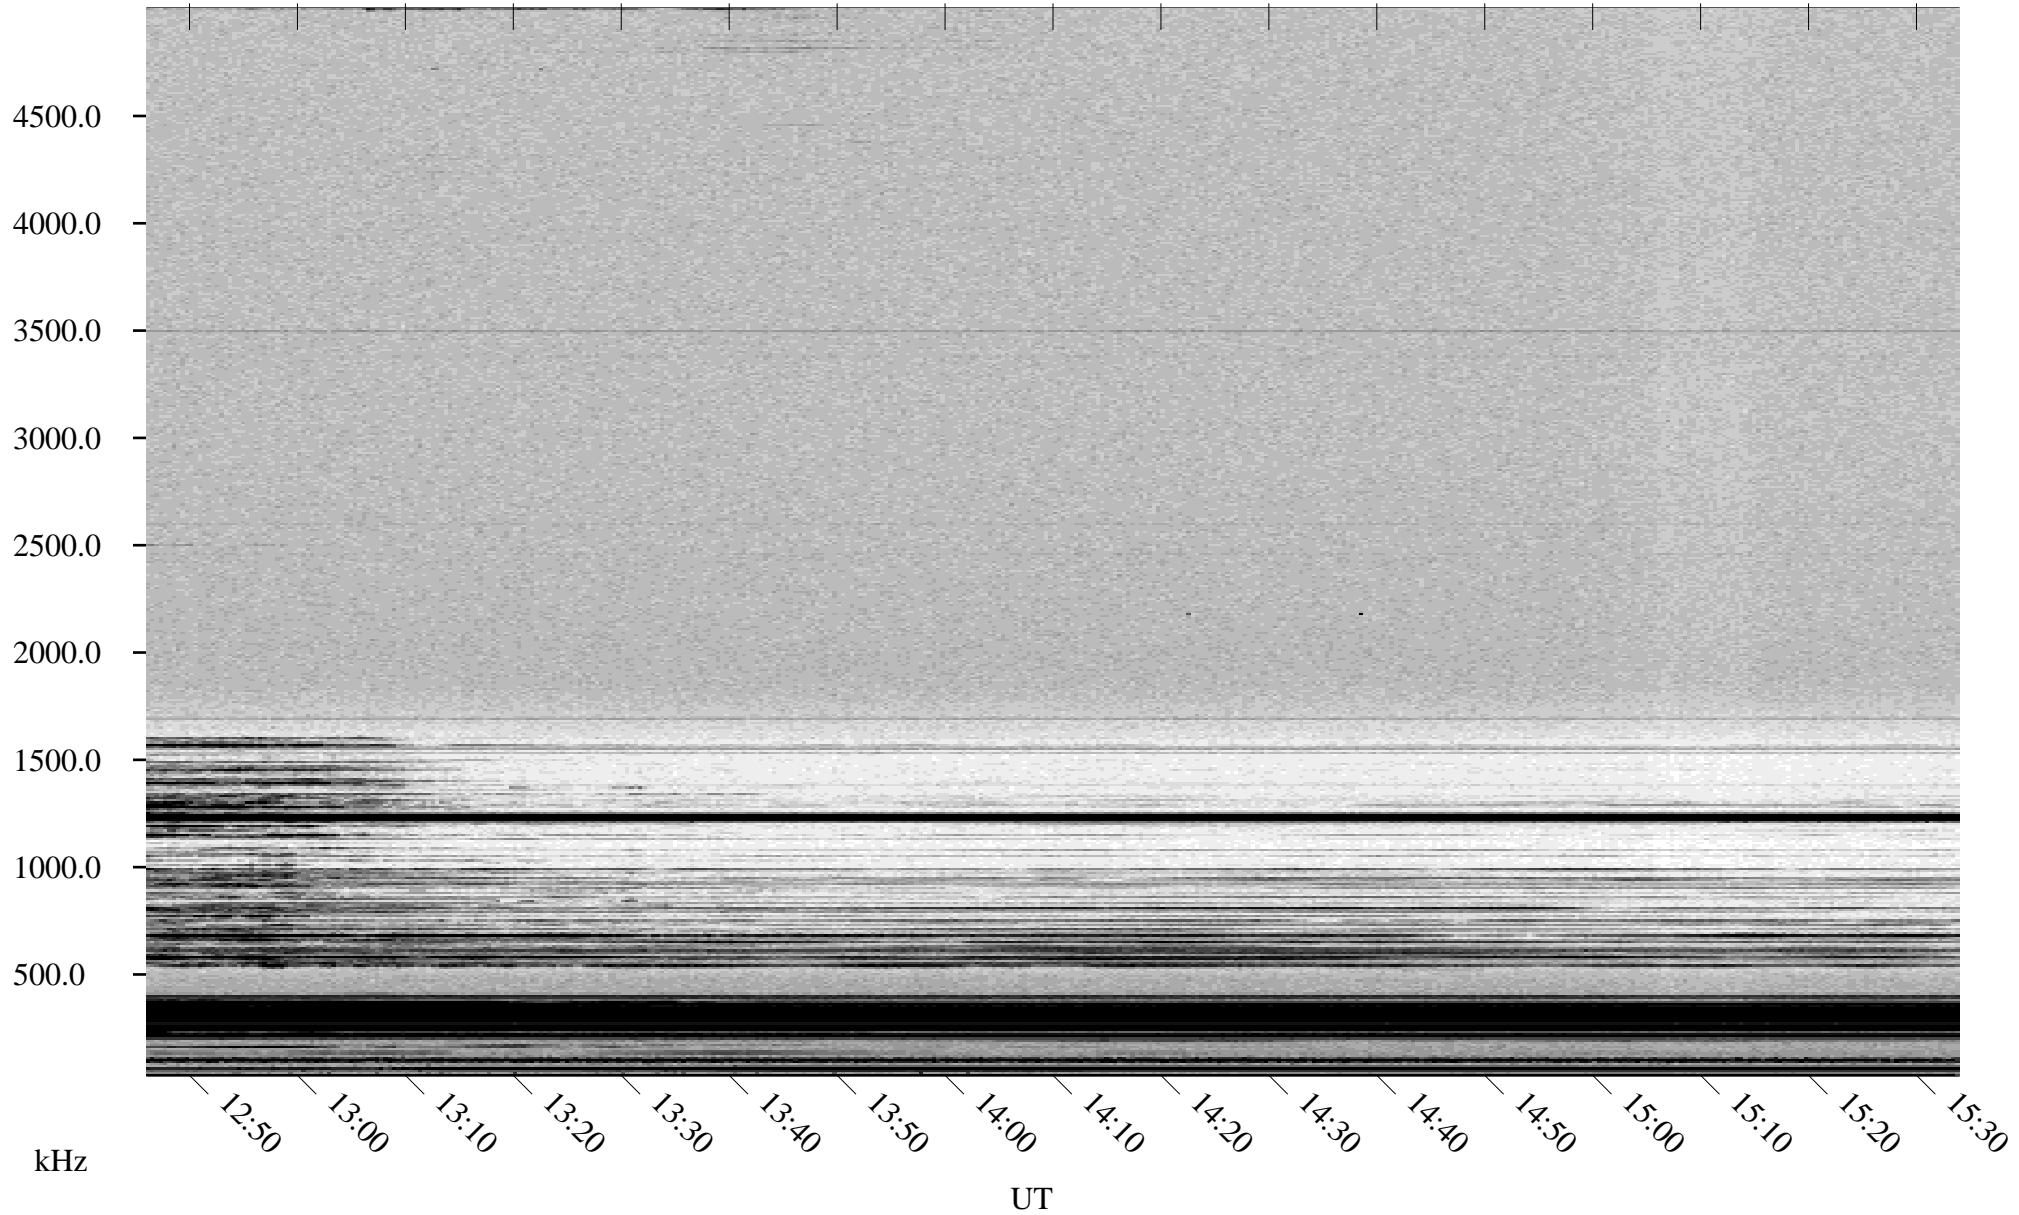

02/06/2000 Churchill, MTB

Linear Scale Black = 161 White = 15

ch000371.r00m max_12

Page 1

02/06/2000 Churchill, MTB

Linear Scale Black = 161 White = 15

ch000371.r00m max_12

Page 2

02/07/2000 Churchill, MTB

Linear Scale Black = 161 White = 15

ch000371.r00m max_12

Page 3

02/07/2000 Churchill, MTB

Linear Scale Black = 161 White = 15

ch000371.r00m max_12

Page 4

02/07/2000 Churchill, MTB

Linear Scale Black = 161 White = 15

ch000371.r00m max_12

Page 5

02/07/2000 Churchill, MTB

Linear Scale Black = 161 White = 15

ch000371.r00m max_12

Page 6

02/07/2000 Churchill, MTB

Linear Scale Black = 161 White = 15

ch000371.r00m max_12

Page 7

02/07/2000 Churchill, MTB

Linear Scale Black = 161 White = 15

ch00037l.r00m max_12