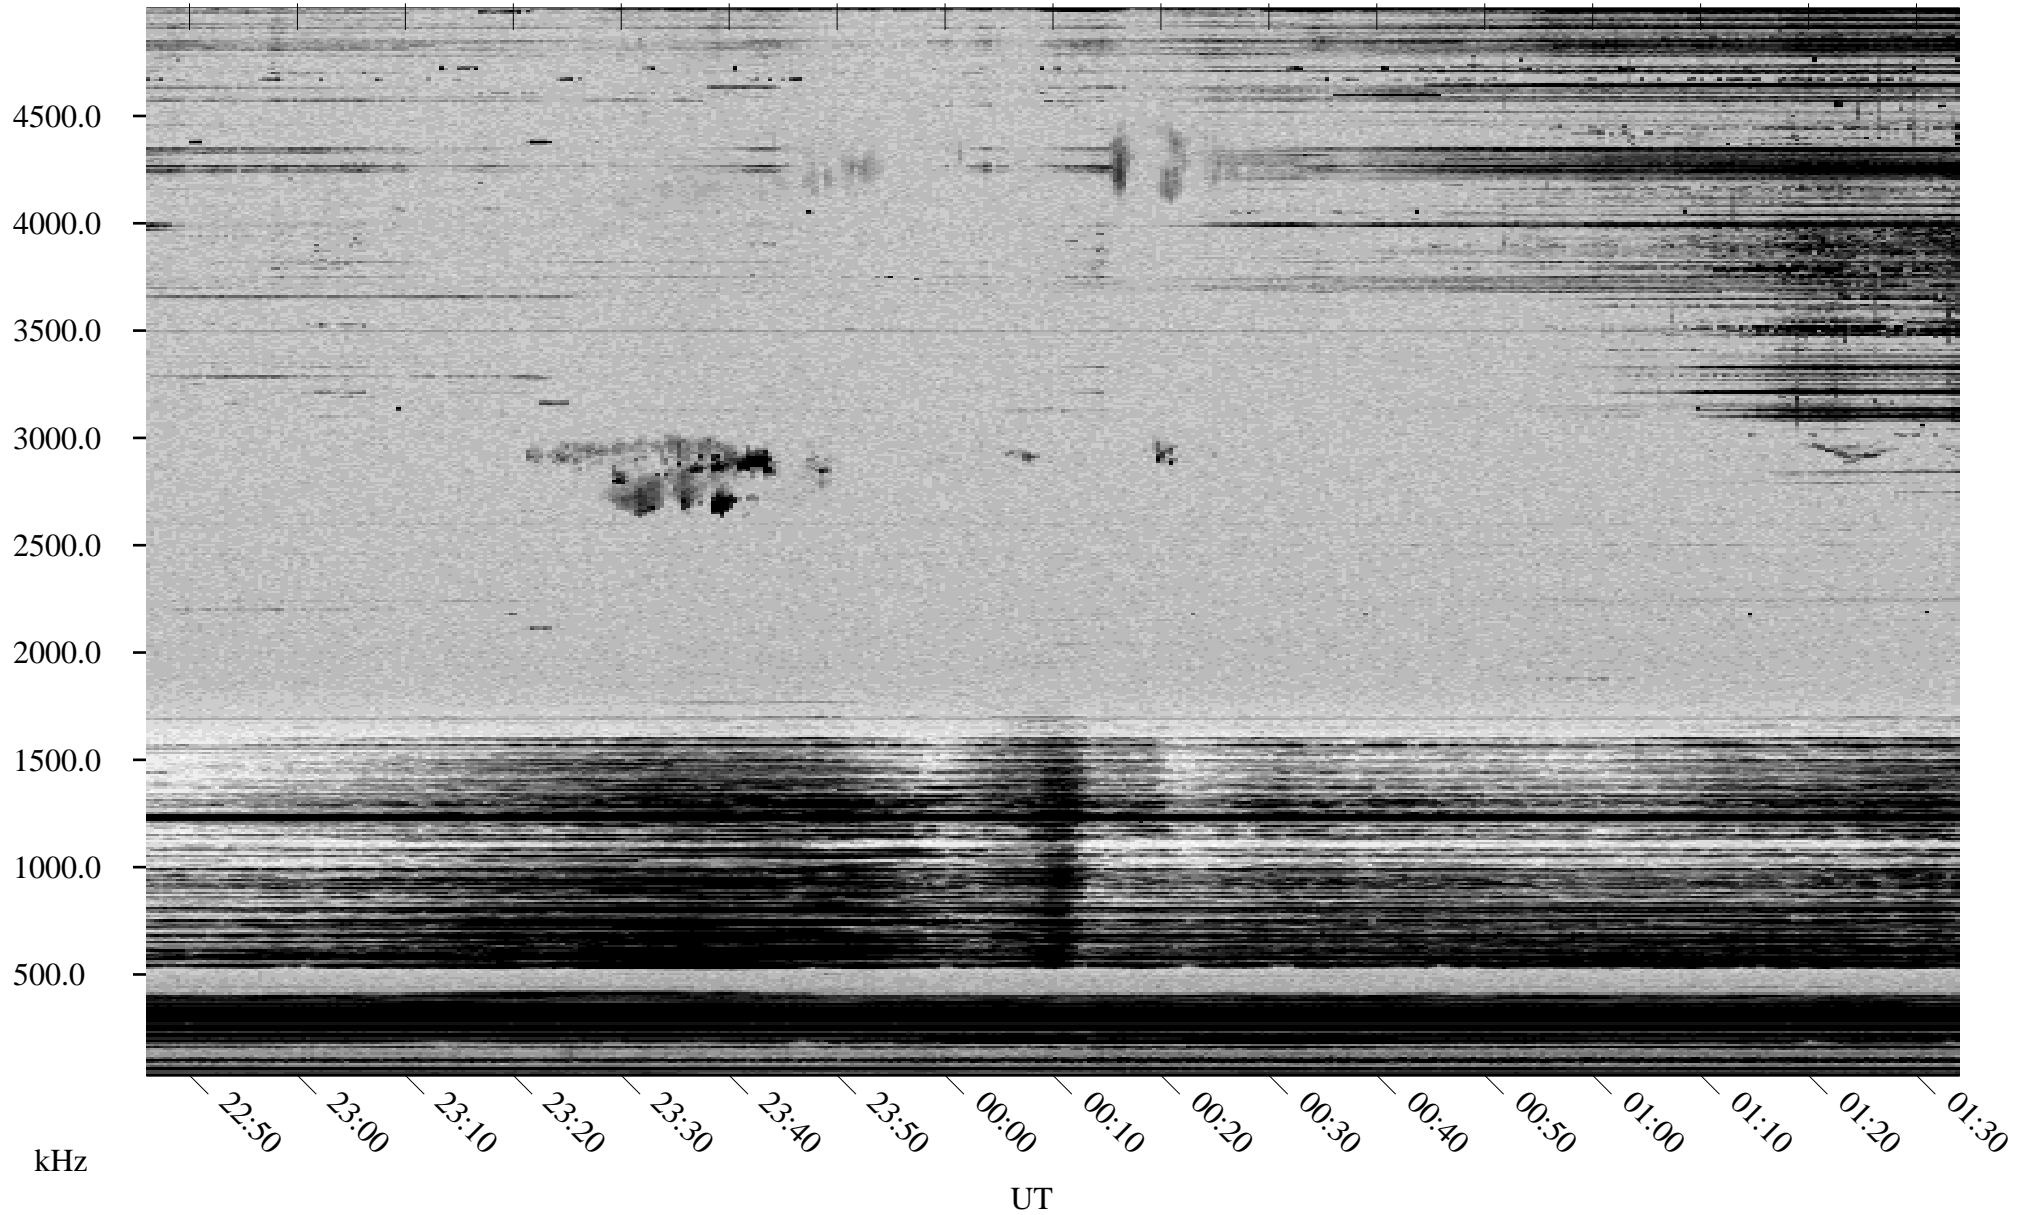

02/06/2000 Churchill, MTB

Linear Scale Black = 161 White = 15

ch000371.r00m max_12

Page 1

02/06/2000 Churchill, MTB

Linear Scale Black = 161 White = 15

ch000371.r00m max_12

Page 2

02/07/2000 Churchill, MTB

Linear Scale Black = 161 White = 15

ch000371.r00m max_12

Page 3

02/07/2000 Churchill, MTB

Linear Scale Black = 161 White = 15

ch000371.r00m max_12

Page 4

02/07/2000 Churchill, MTB

Linear Scale Black = 161 White = 15

ch000371.r00m max_12

Page 5

02/07/2000 Churchill, MTB

Linear Scale Black = 161 White = 15

ch000371.r00m max_12

Page 6

02/07/2000 Churchill, MTB

Linear Scale Black = 161 White = 15

ch000371.r00m max_12

Page 7

02/07/2000 Churchill, MTB

Linear Scale Black = 161 White = 15

ch00037l.r00m max_12