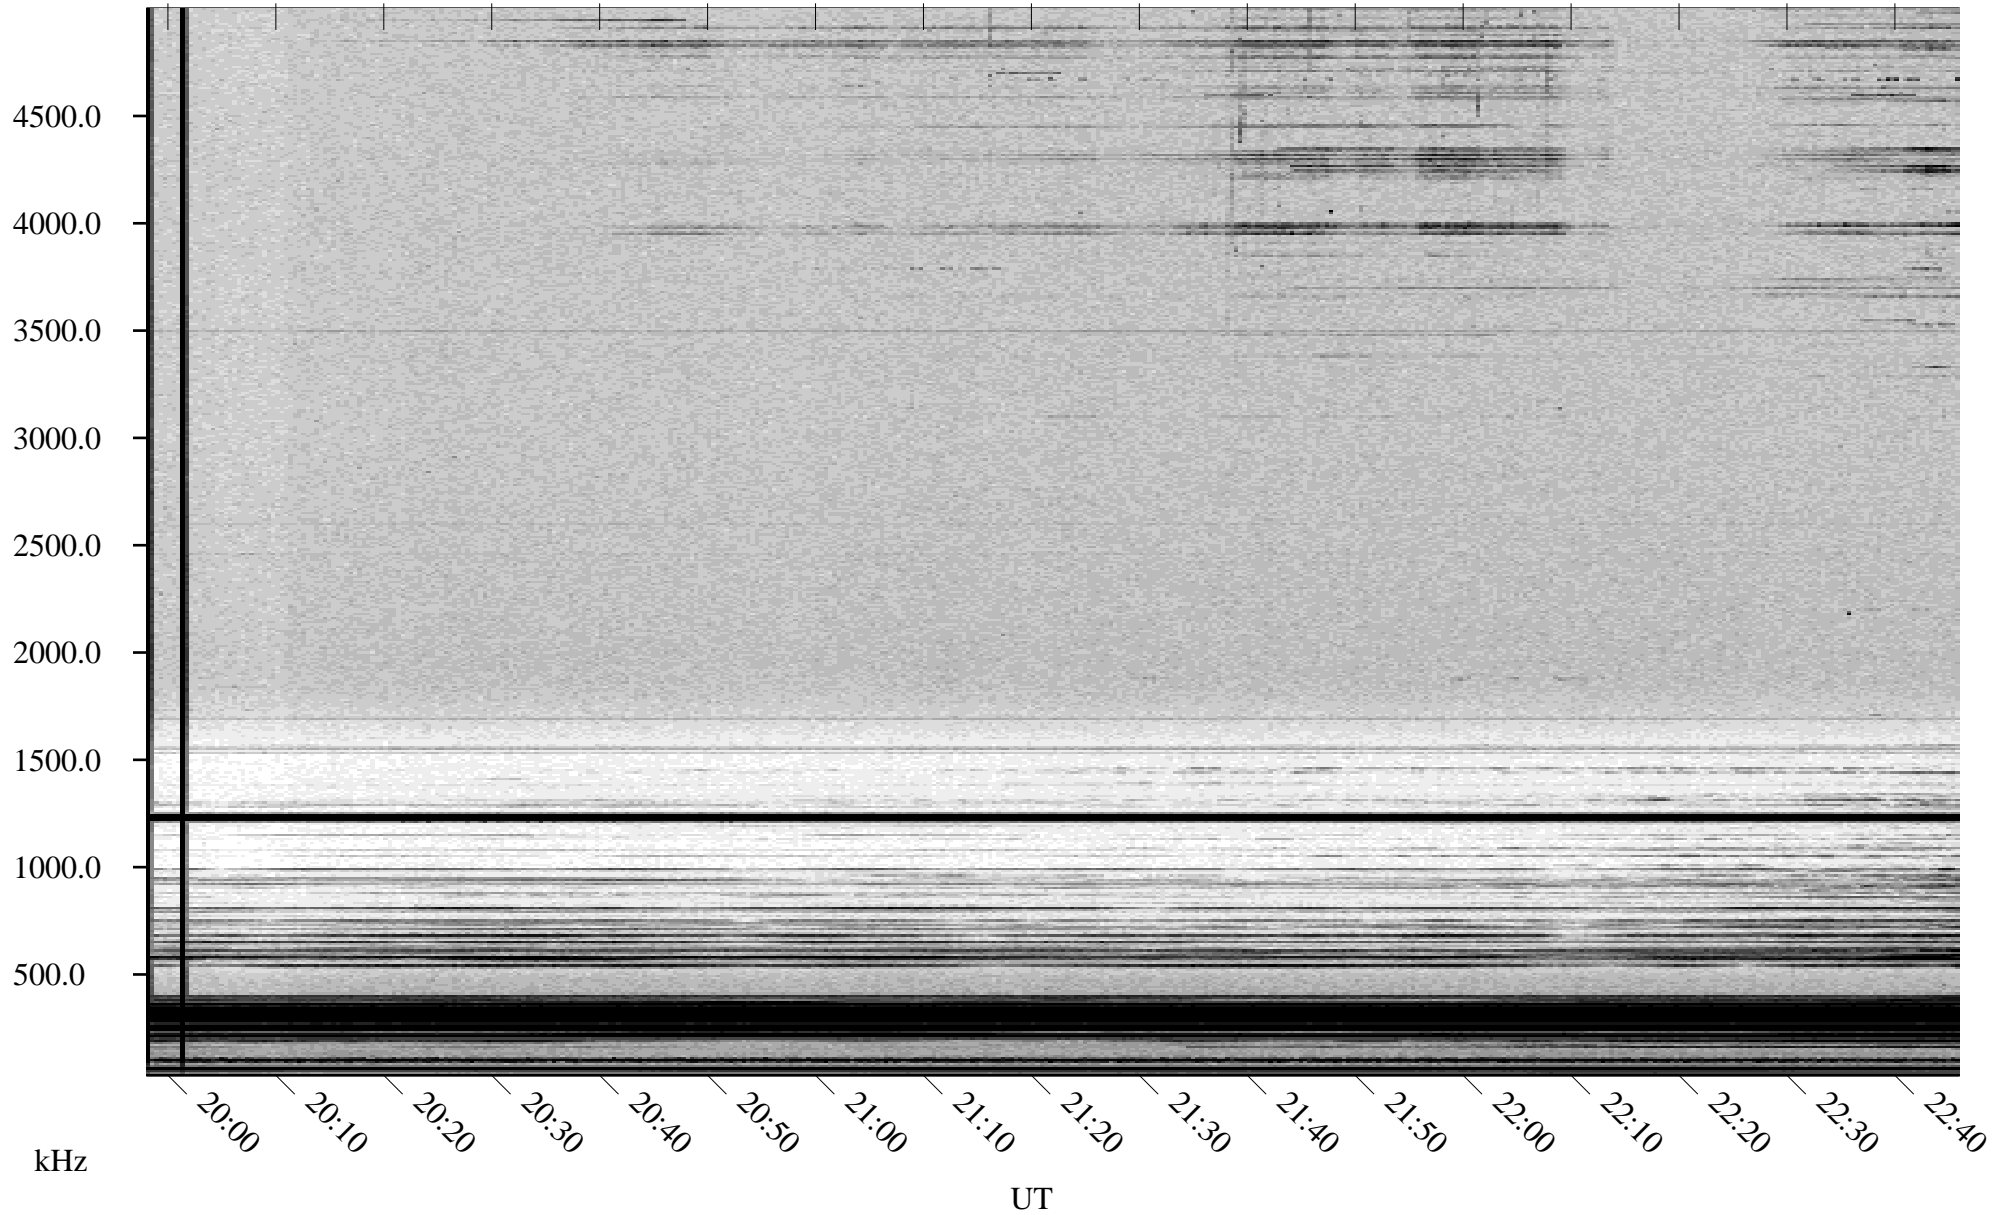

02/06/2000 Churchill, MTB

Linear Scale Black = 161 White = 15

ch000371.r00m max_12

Page 1

02/06/2000 Churchill, MTB

Linear Scale Black = 161 White = 15

ch000371.r00m max_12

Page 2

02/07/2000 Churchill, MTB

Linear Scale Black = 161 White = 15

ch000371.r00m max_12

Page 3

02/07/2000 Churchill, MTB

Linear Scale Black = 161 White = 15

ch000371.r00m max_12

Page 4

02/07/2000 Churchill, MTB

Linear Scale Black = 161 White = 15

ch000371.r00m max_12

Page 5

02/07/2000 Churchill, MTB

Linear Scale Black = 161 White = 15

ch000371.r00m max_12

Page 6

02/07/2000 Churchill, MTB

Linear Scale Black = 161 White = 15

ch000371.r00m max_12

Page 7

02/07/2000 Churchill, MTB

Linear Scale Black = 161 White = 15

ch00037l.r00m max_12