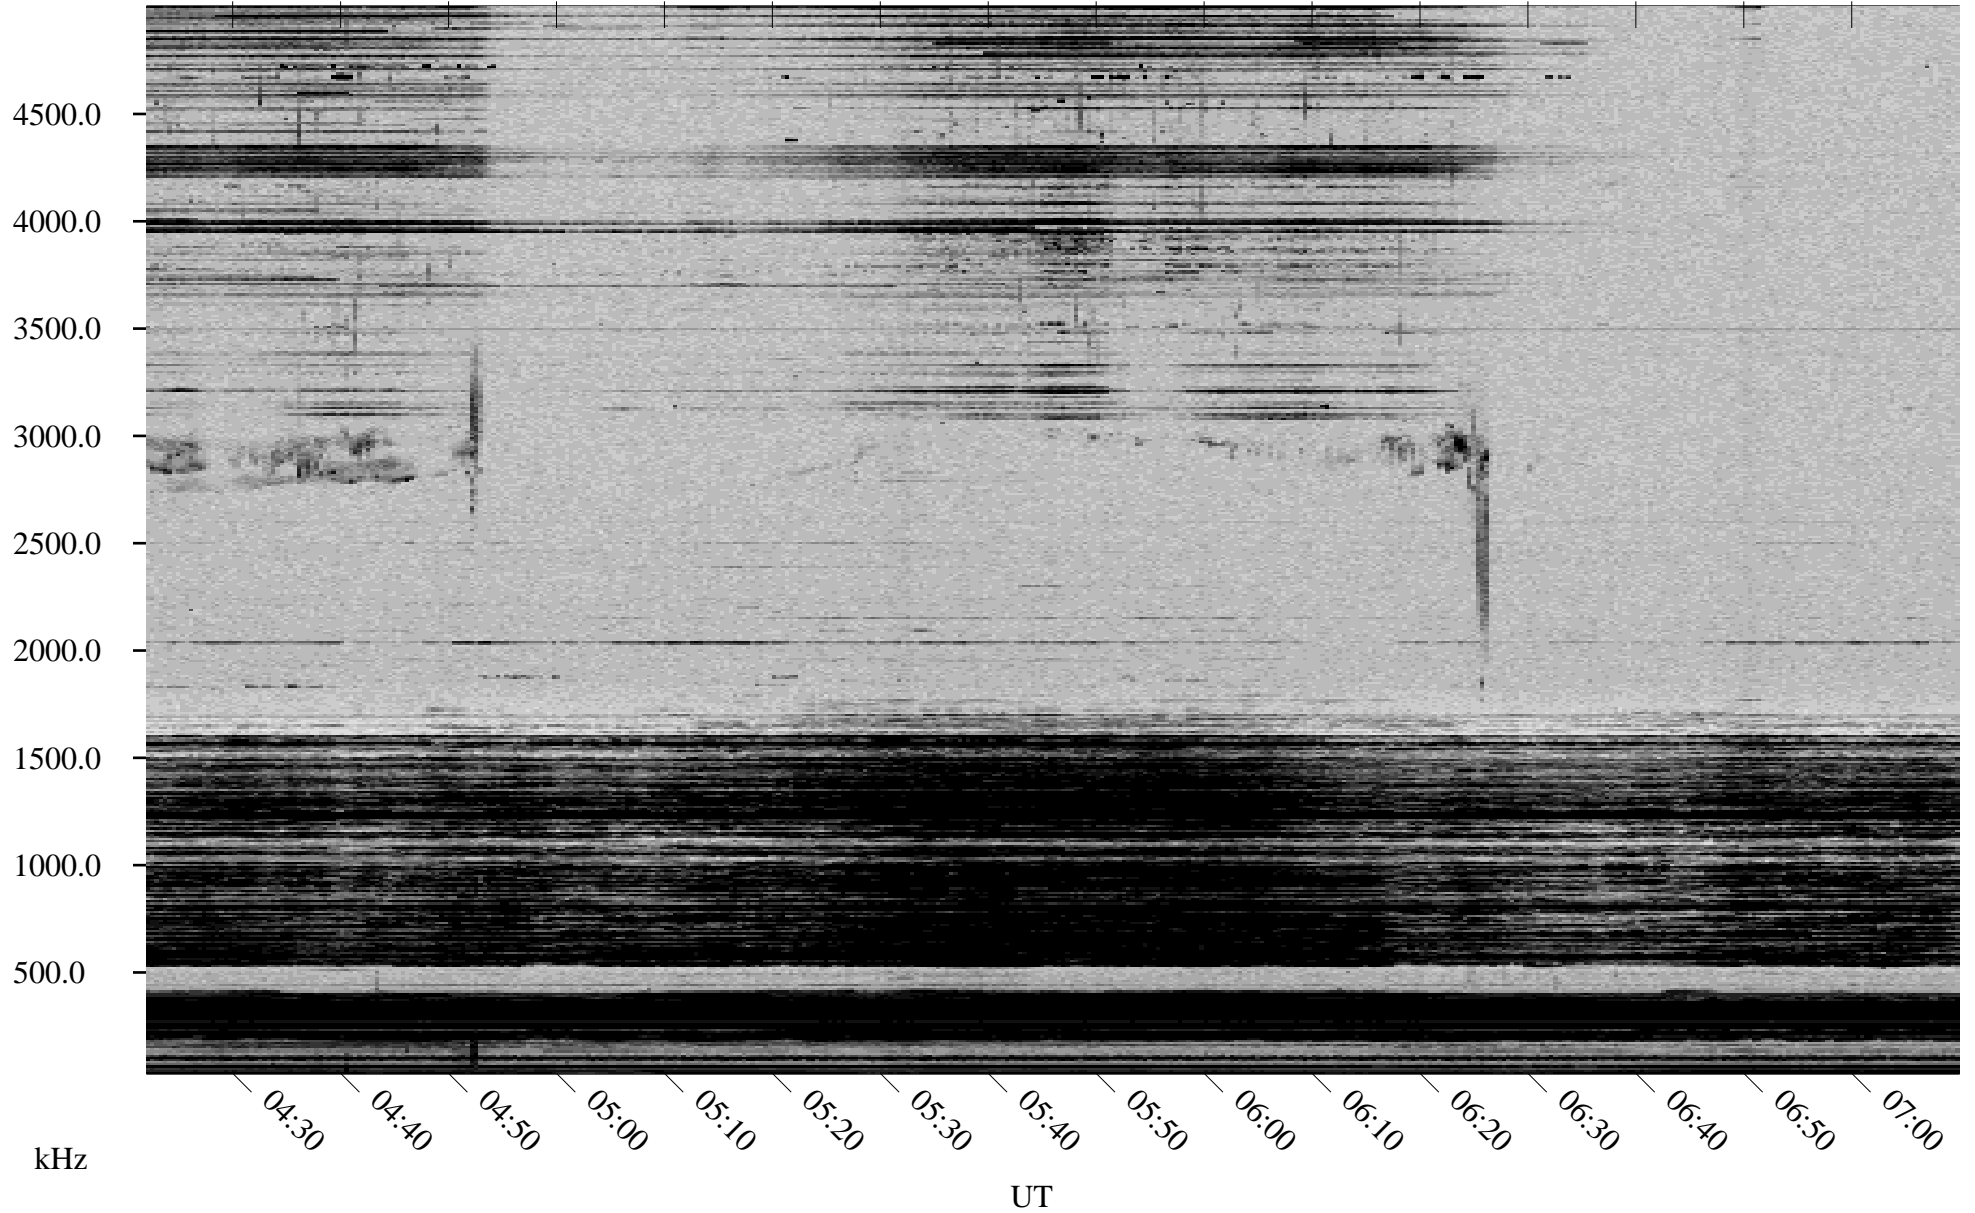

02/06/2000 Churchill, MTB

Linear Scale Black = 161 White = 15

ch000371.r00m max_12

Page 1

02/06/2000 Churchill, MTB

Linear Scale Black = 161 White = 15

ch000371.r00m max_12

Page 2

02/07/2000 Churchill, MTB

Linear Scale Black = 161 White = 15

ch000371.r00m max_12

Page 3

02/07/2000 Churchill, MTB

Linear Scale Black = 161 White = 15

ch000371.r00m max_12

Page 4

02/07/2000 Churchill, MTB

Linear Scale Black = 161 White = 15

ch000371.r00m max_12

Page 5

02/07/2000 Churchill, MTB

Linear Scale Black = 161 White = 15

ch000371.r00m max_12

Page 6

02/07/2000 Churchill, MTB

Linear Scale Black = 161 White = 15

ch000371.r00m max_12

Page 7

02/07/2000 Churchill, MTB

Linear Scale Black = 161 White = 15

ch00037l.r00m max_12