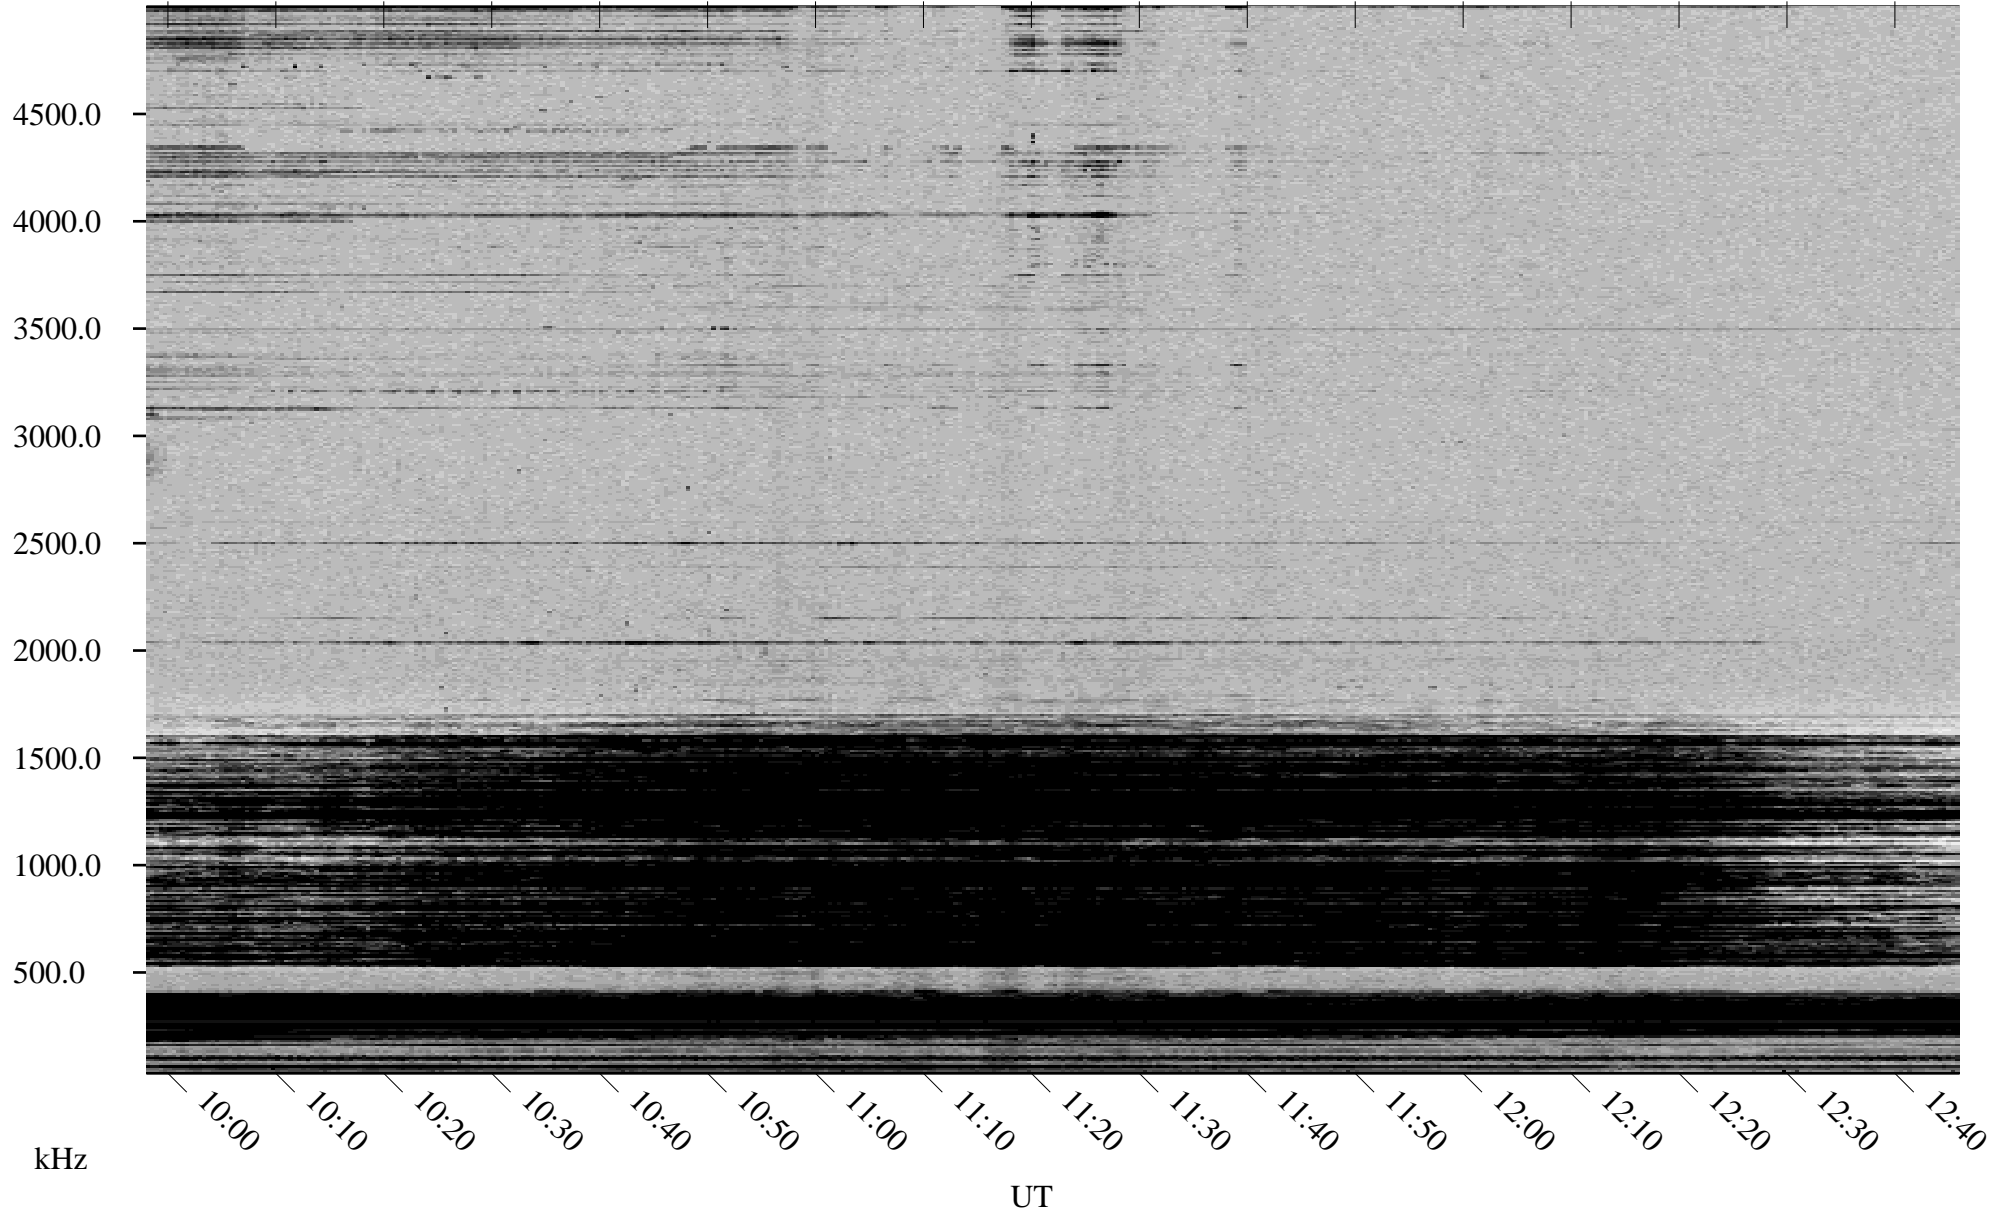

02/06/2000 Churchill, MTB

Linear Scale Black = 161 White = 15

ch000371.r00m max_12

Page 1

02/06/2000 Churchill, MTB

Linear Scale Black = 161 White = 15

ch000371.r00m max_12

Page 2

02/07/2000 Churchill, MTB

Linear Scale Black = 161 White = 15

ch000371.r00m max_12

Page 3

02/07/2000 Churchill, MTB

Linear Scale Black = 161 White = 15

ch000371.r00m max_12

Page 4

02/07/2000 Churchill, MTB

Linear Scale Black = 161 White = 15

ch000371.r00m max_12

Page 5

02/07/2000 Churchill, MTB

Linear Scale Black = 161 White = 15

ch000371.r00m max_12

Page 6

02/07/2000 Churchill, MTB

Linear Scale Black = 161 White = 15

ch000371.r00m max_12

Page 7

02/07/2000 Churchill, MTB

Linear Scale Black = 161 White = 15

ch00037l.r00m max_12