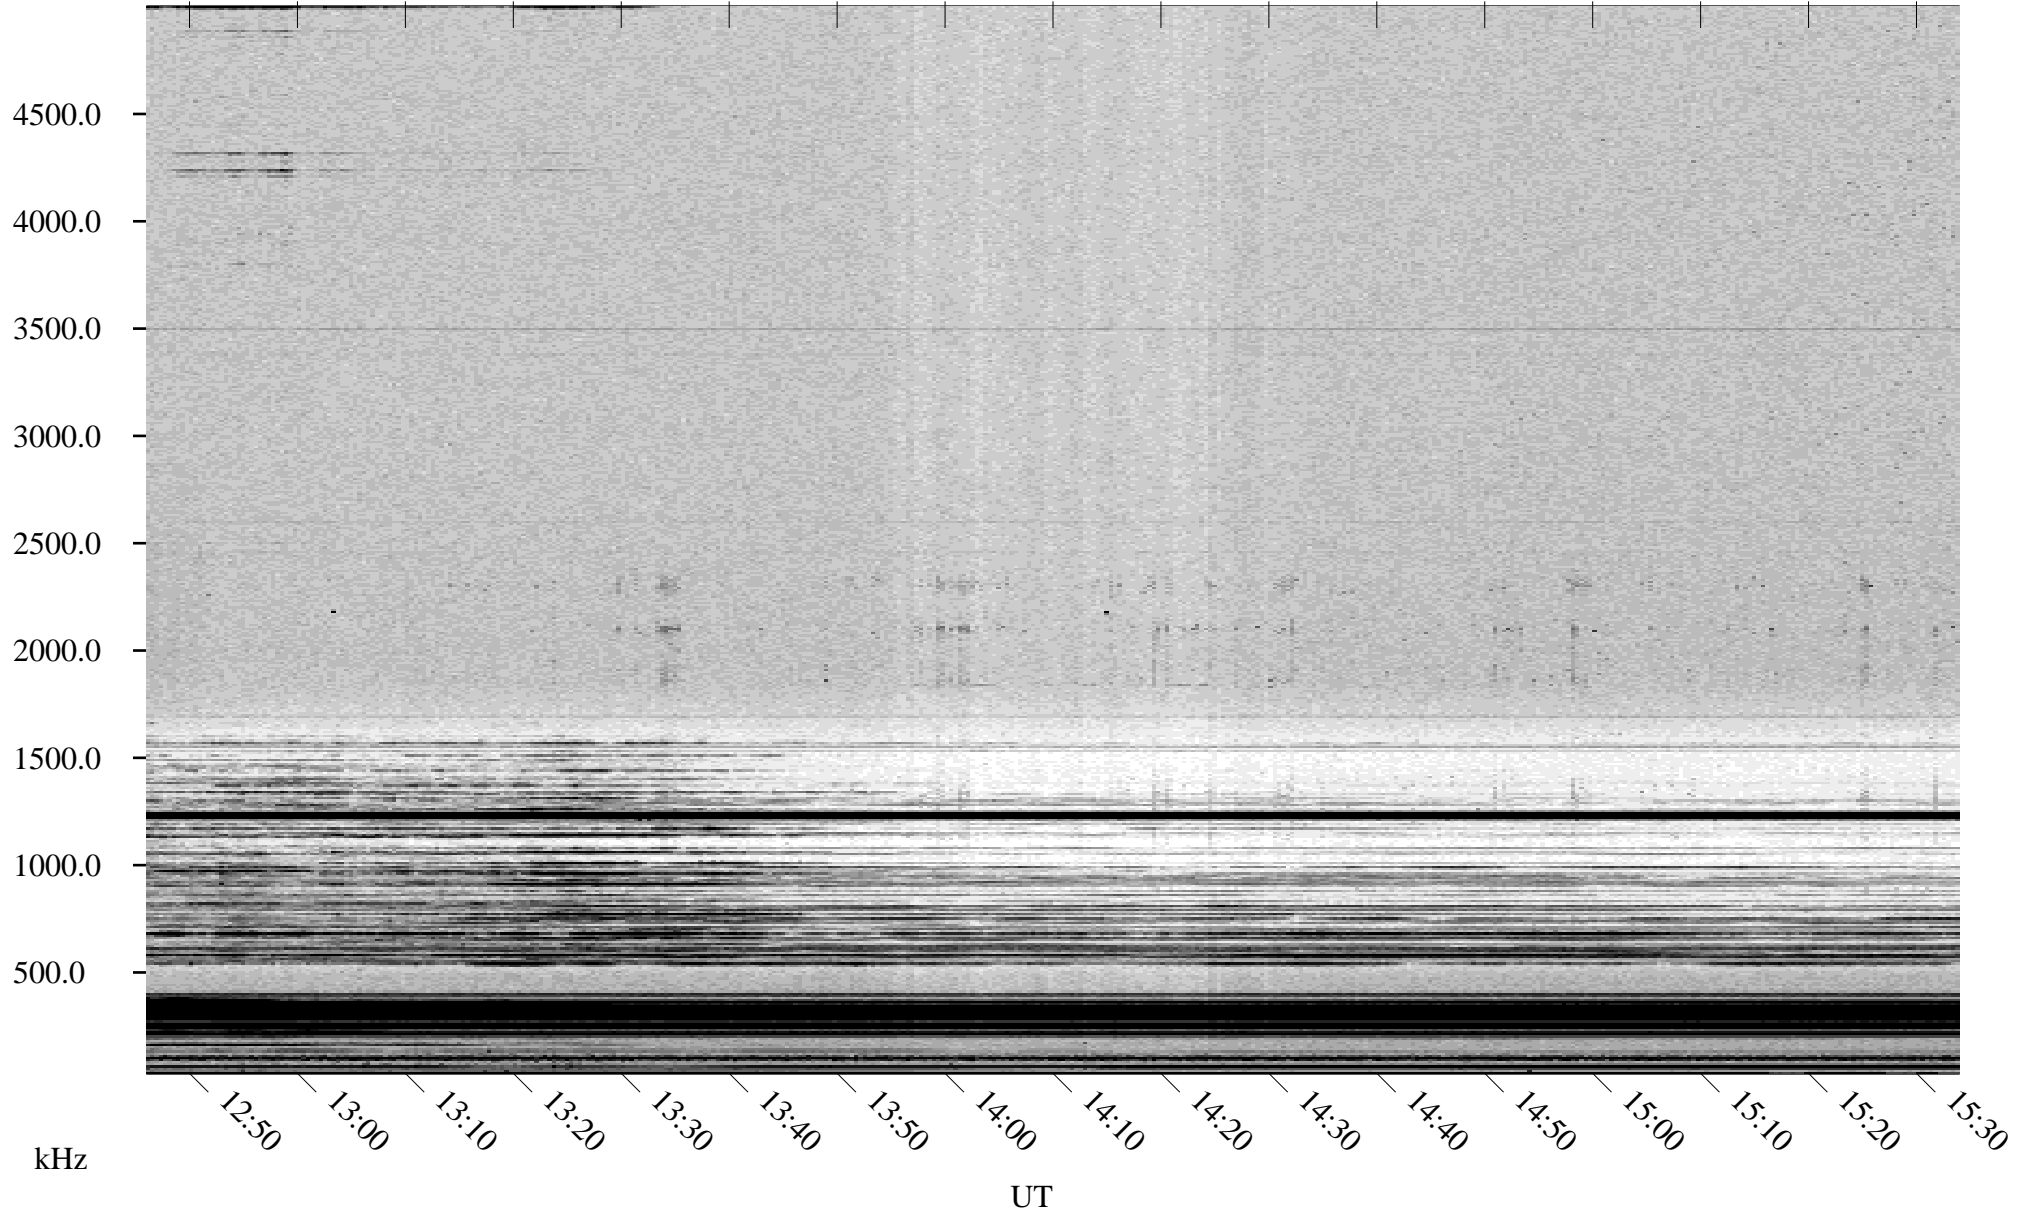

02/07/2000 Churchill, MTB

Linear Scale Black = 161 White = 15

ch00038l.r00m max_12

Page 1

02/07/2000 Churchill, MTB

Linear Scale Black = 161 White = 15

ch00038l.r00m max_12

Page 2

02/08/2000 Churchill, MTB

Linear Scale Black = 161 White = 15

ch00038l.r00m max_12

Page 3

02/08/2000 Churchill, MTB

Linear Scale Black = 161 White = 15

ch00038l.r00m max_12

Page 4

02/08/2000 Churchill, MTB

Linear Scale Black = 161 White = 15

ch00038l.r00m max_12

Page 5

02/08/2000 Churchill, MTB

Linear Scale Black = 161 White = 15

ch00038l.r00m max_12

Page 6

02/08/2000 Churchill, MTB

Linear Scale Black = 161 White = 15

ch00038l.r00m max_12

Page 7

02/08/2000 Churchill, MTB

Linear Scale Black = 161 White = 15

ch00038l.r00m max_12