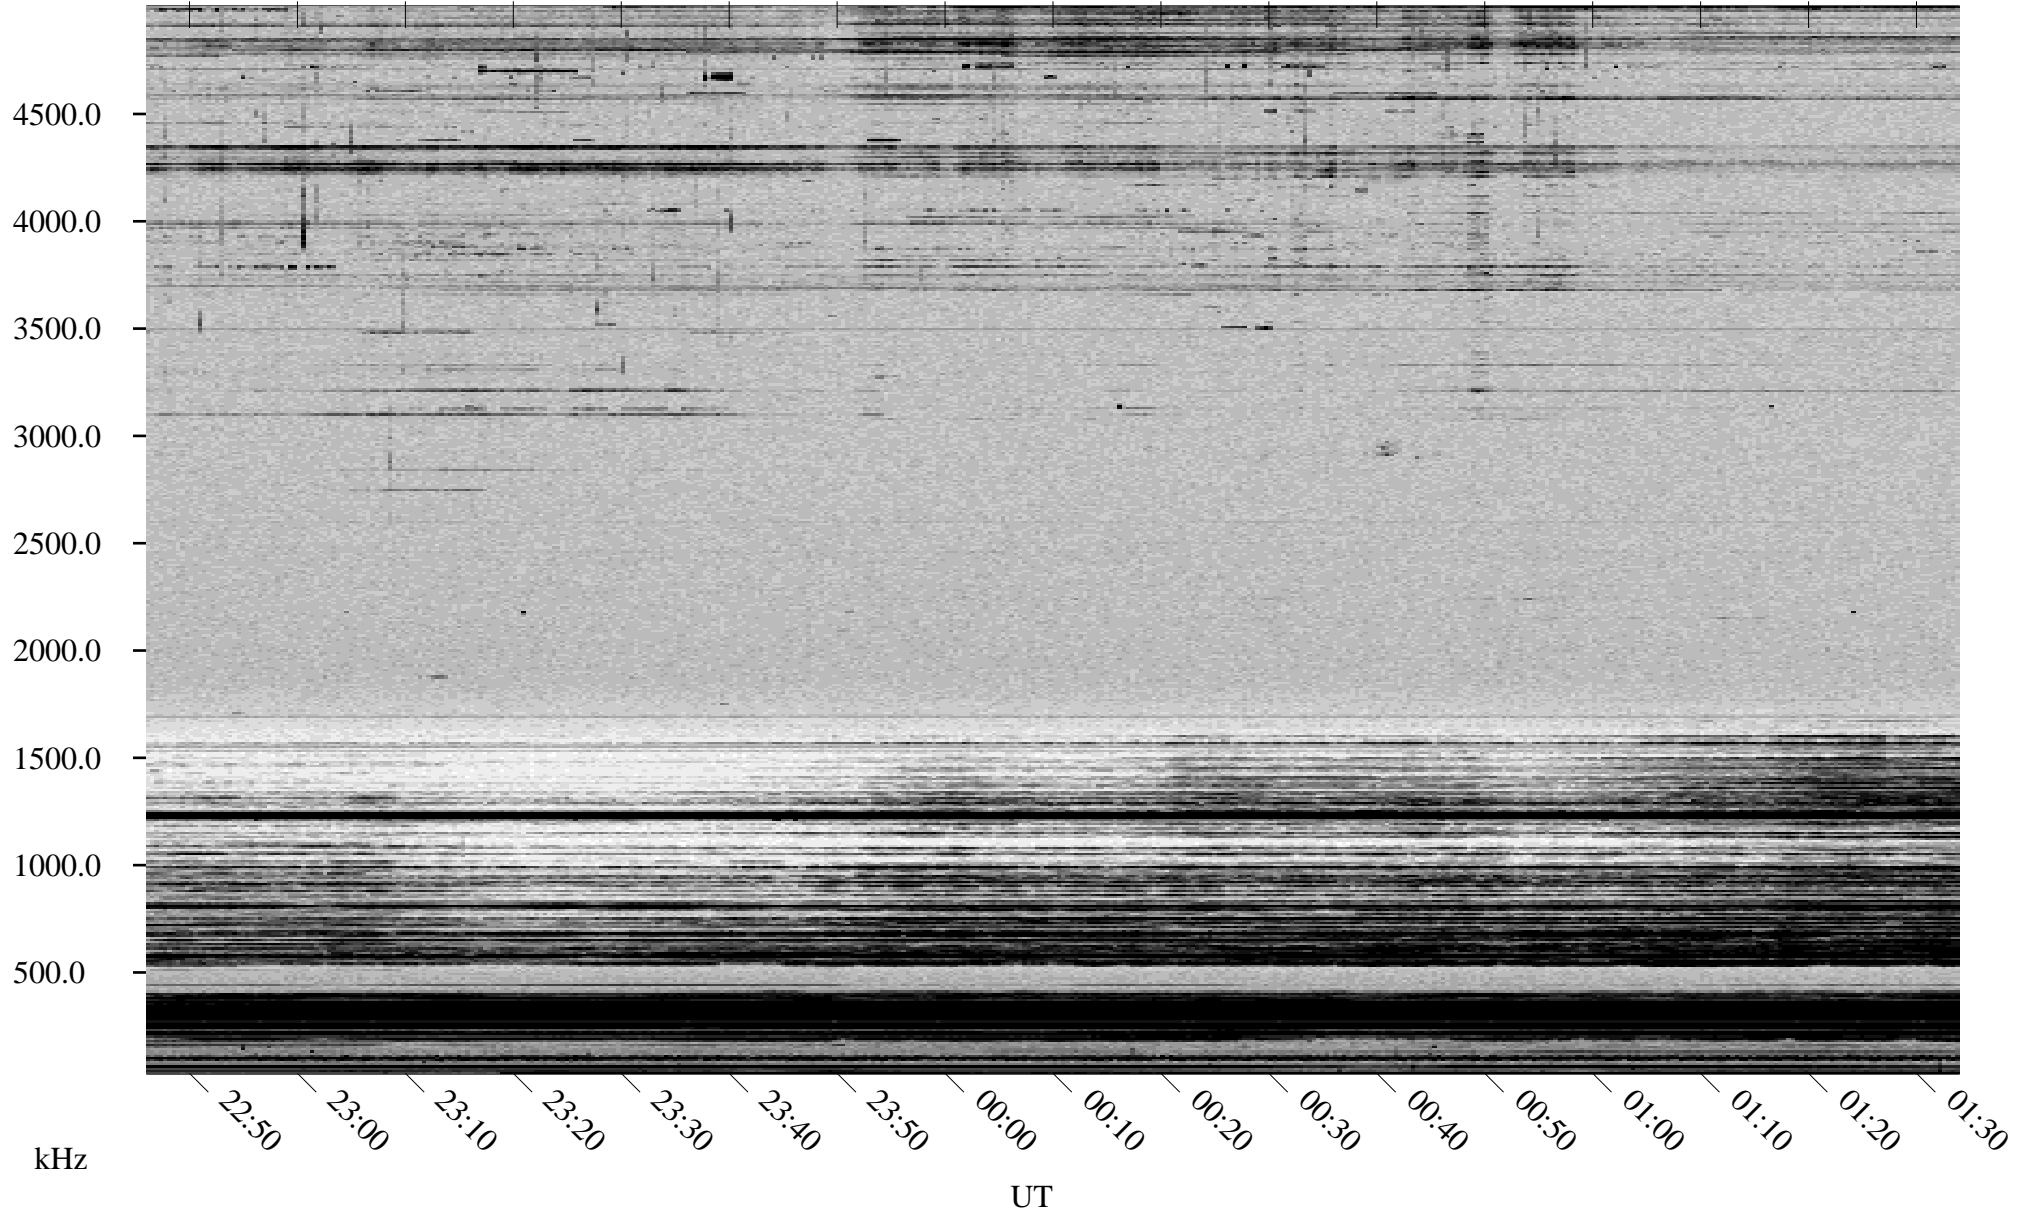

02/07/2000 Churchill, MTB

Linear Scale Black = 161 White = 15

ch00038l.r00m max_12

Page 1

02/07/2000 Churchill, MTB

Linear Scale Black = 161 White = 15

ch00038l.r00m max_12

Page 2

02/08/2000 Churchill, MTB

Linear Scale Black = 161 White = 15

ch00038l.r00m max_12

Page 3

02/08/2000 Churchill, MTB

Linear Scale Black = 161 White = 15

ch00038l.r00m max_12

Page 4

02/08/2000 Churchill, MTB

Linear Scale Black = 161 White = 15

ch00038l.r00m max_12

Page 5

02/08/2000 Churchill, MTB

Linear Scale Black = 161 White = 15

ch00038l.r00m max_12

Page 6

02/08/2000 Churchill, MTB

Linear Scale Black = 161 White = 15

ch00038l.r00m max_12

Page 7

02/08/2000 Churchill, MTB

Linear Scale Black = 161 White = 15

ch00038l.r00m max_12