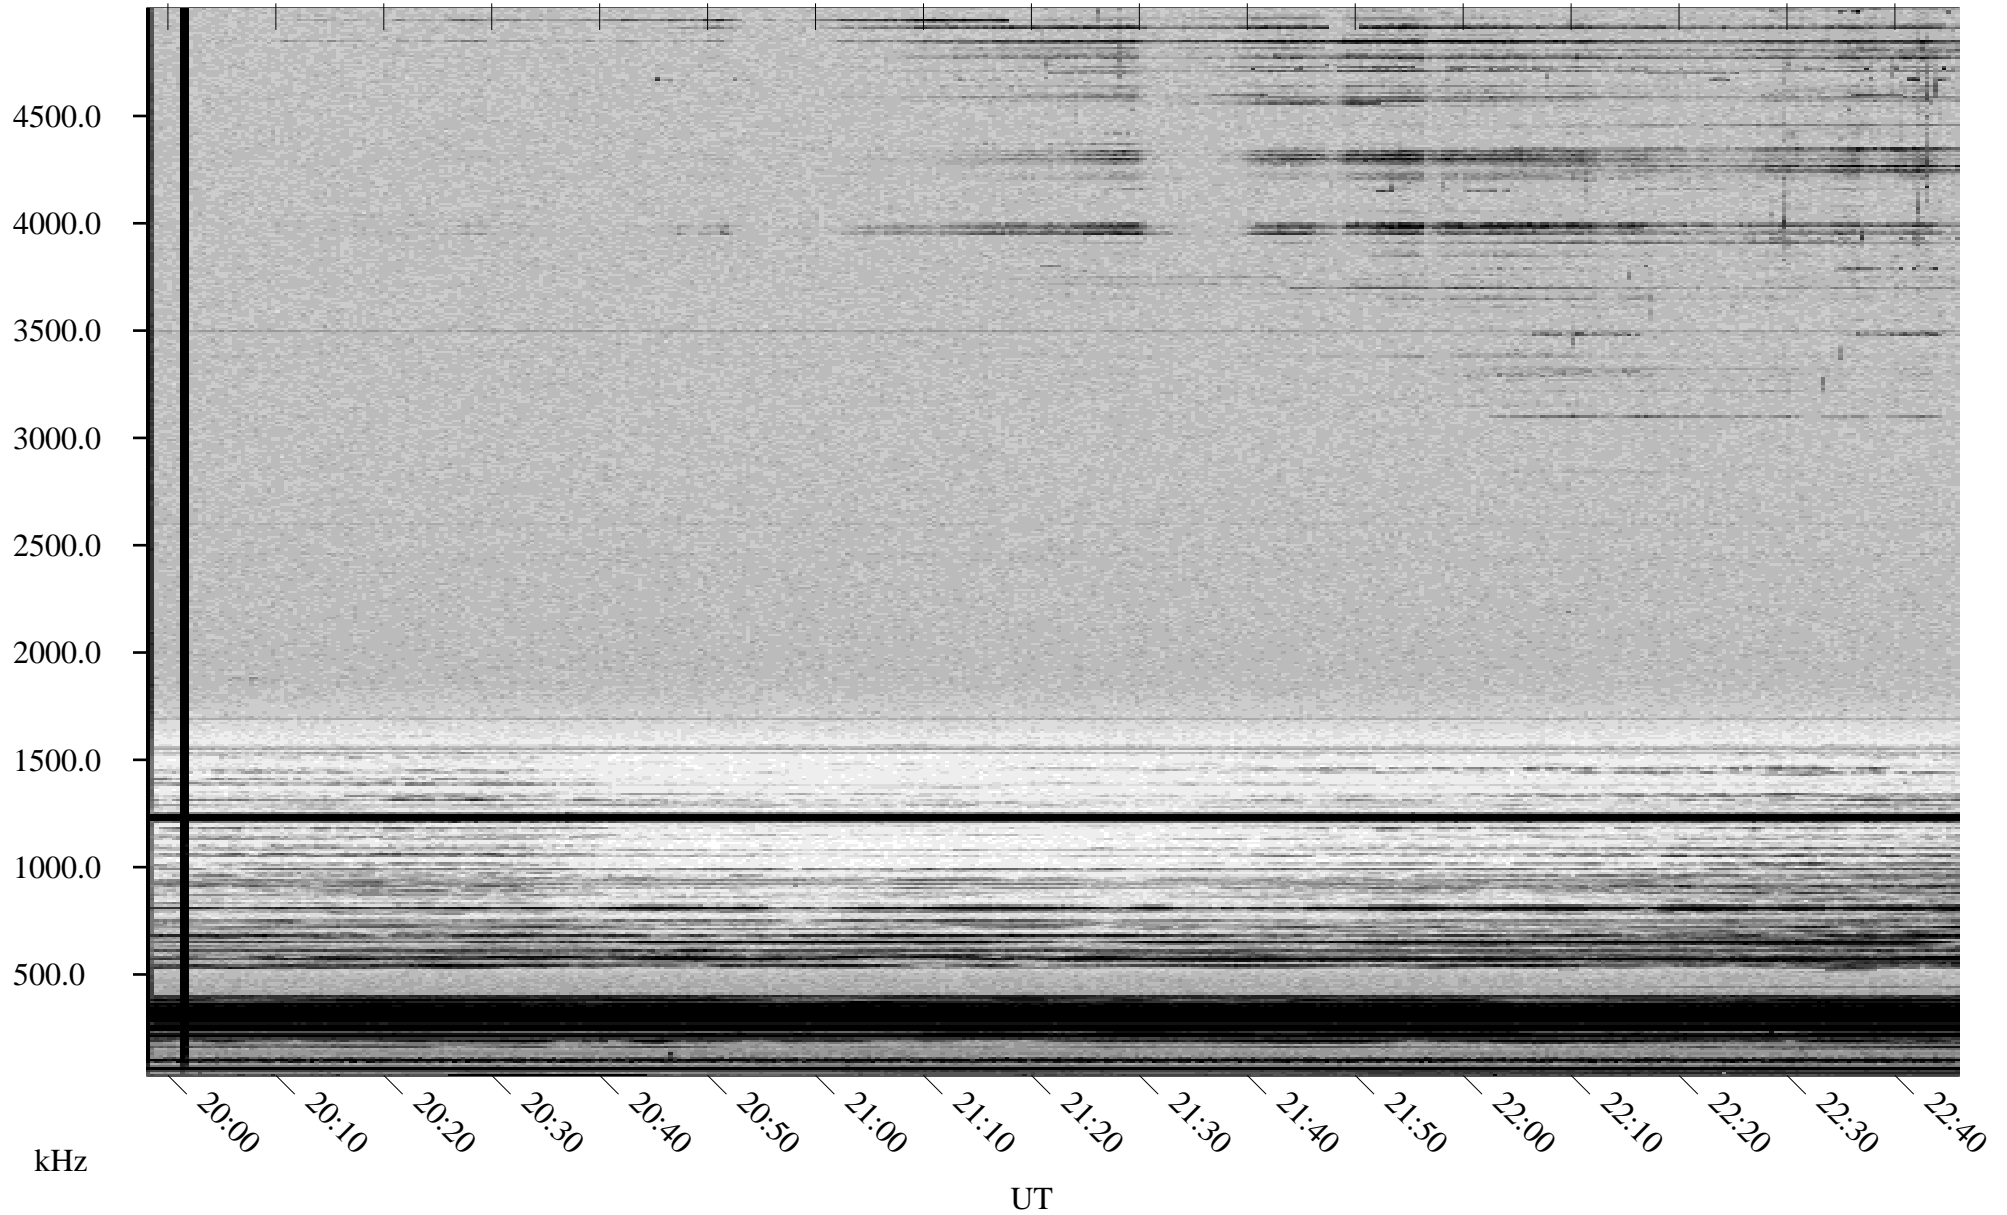

02/07/2000 Churchill, MTB

Linear Scale Black = 161 White = 15

ch00038l.r00m max_12

Page 1

02/07/2000 Churchill, MTB

Linear Scale Black = 161 White = 15

ch00038l.r00m max_12

Page 2

02/08/2000 Churchill, MTB

Linear Scale Black = 161 White = 15

ch00038l.r00m max_12

Page 3

02/08/2000 Churchill, MTB

Linear Scale Black = 161 White = 15

ch00038l.r00m max_12

Page 4

02/08/2000 Churchill, MTB

Linear Scale Black = 161 White = 15

ch00038l.r00m max_12

Page 5

02/08/2000 Churchill, MTB

Linear Scale Black = 161 White = 15

ch00038l.r00m max_12

Page 6

02/08/2000 Churchill, MTB

Linear Scale Black = 161 White = 15

ch00038l.r00m max_12

Page 7

02/08/2000 Churchill, MTB

Linear Scale Black = 161 White = 15

ch00038l.r00m max_12