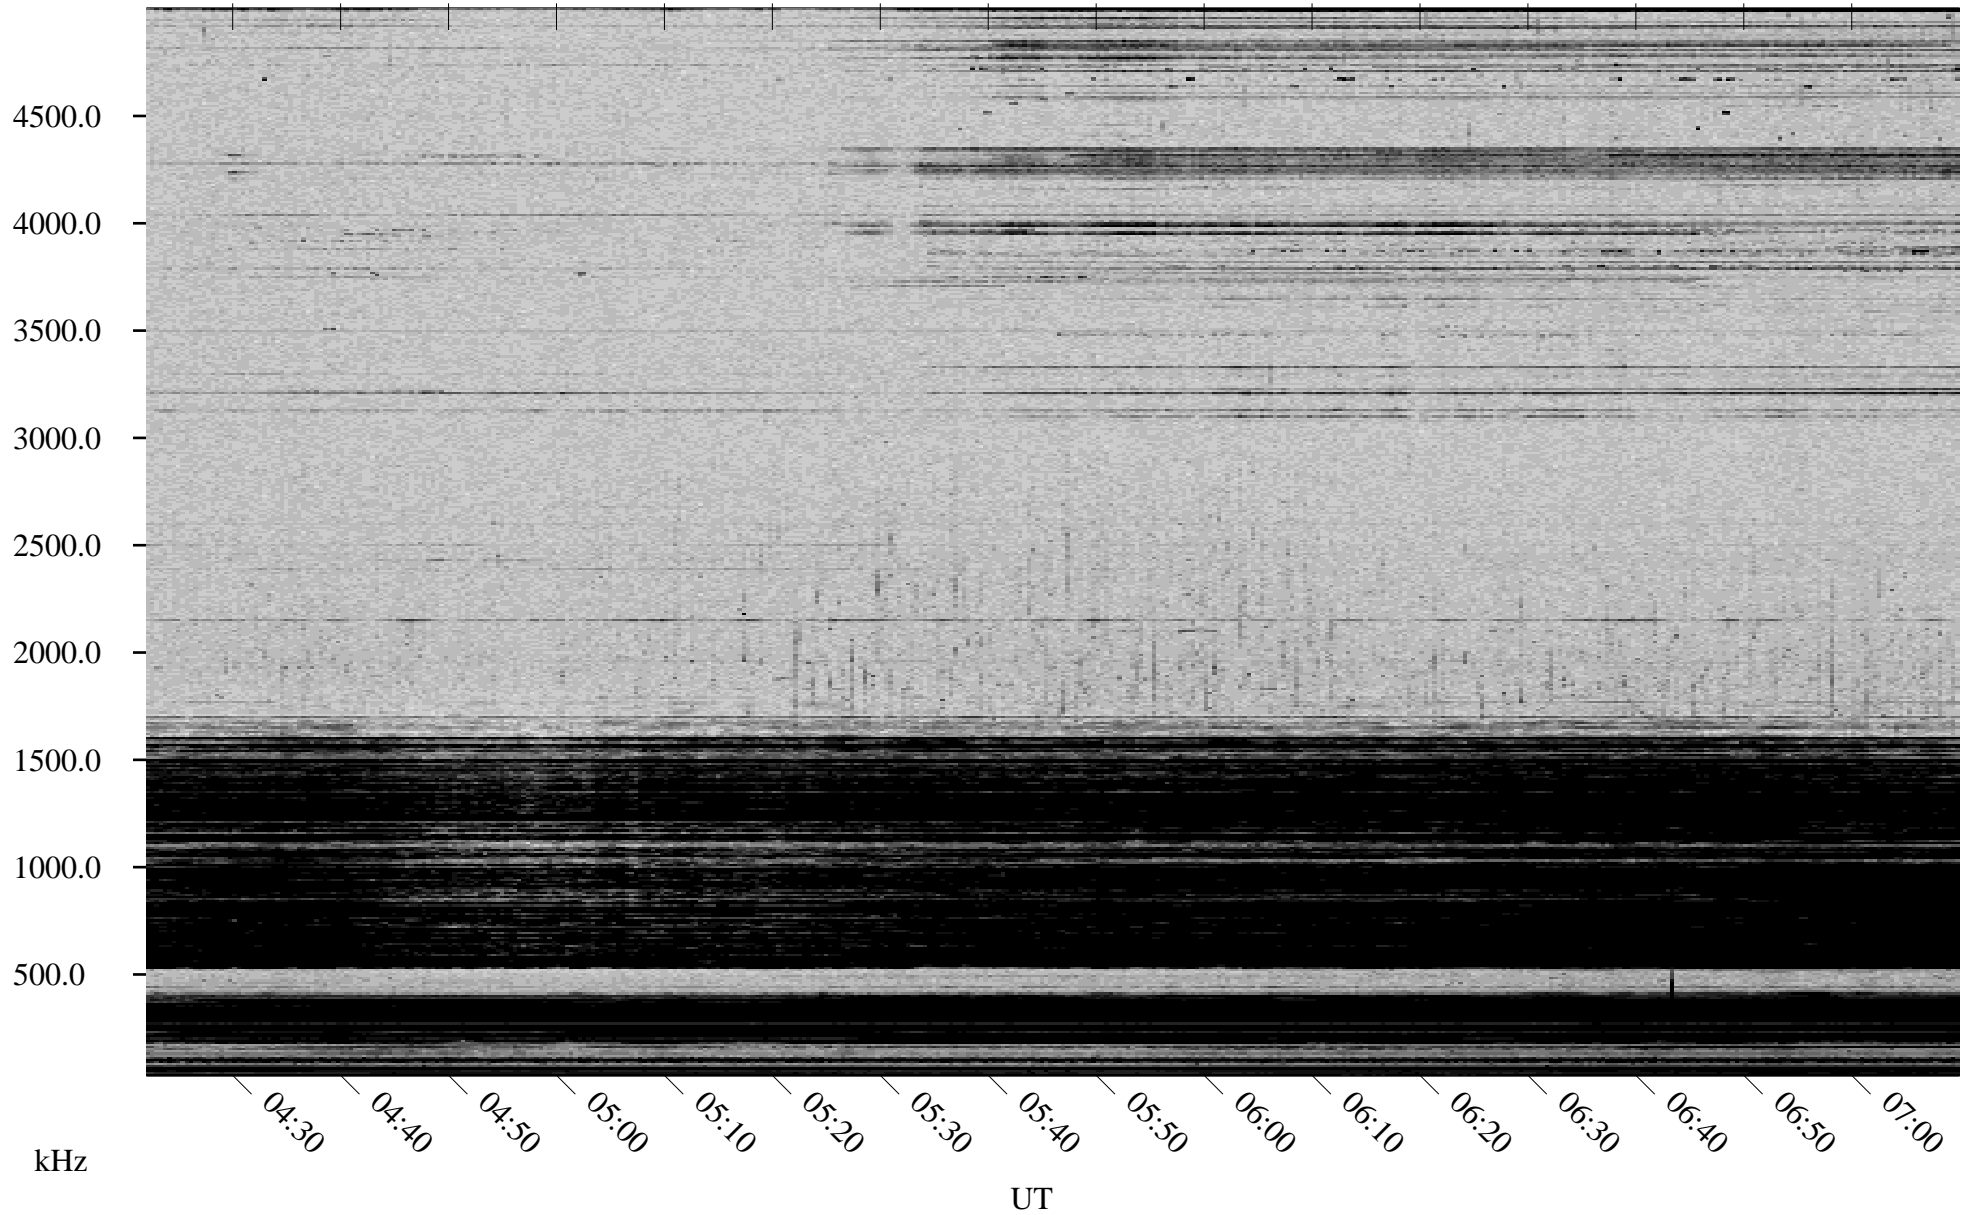

02/07/2000 Churchill, MTB

Linear Scale Black = 161 White = 15

ch00038l.r00m max_12

Page 1

02/07/2000 Churchill, MTB

Linear Scale Black = 161 White = 15

ch00038l.r00m max_12

Page 2

02/08/2000 Churchill, MTB

Linear Scale Black = 161 White = 15

ch00038l.r00m max_12

Page 3

02/08/2000 Churchill, MTB

Linear Scale Black = 161 White = 15

ch00038l.r00m max_12

Page 4

02/08/2000 Churchill, MTB

Linear Scale Black = 161 White = 15

ch00038l.r00m max_12

Page 5

02/08/2000 Churchill, MTB

Linear Scale Black = 161 White = 15

ch00038l.r00m max_12

Page 6

02/08/2000 Churchill, MTB

Linear Scale Black = 161 White = 15

ch00038l.r00m max_12

Page 7

02/08/2000 Churchill, MTB

Linear Scale Black = 161 White = 15

ch00038l.r00m max_12