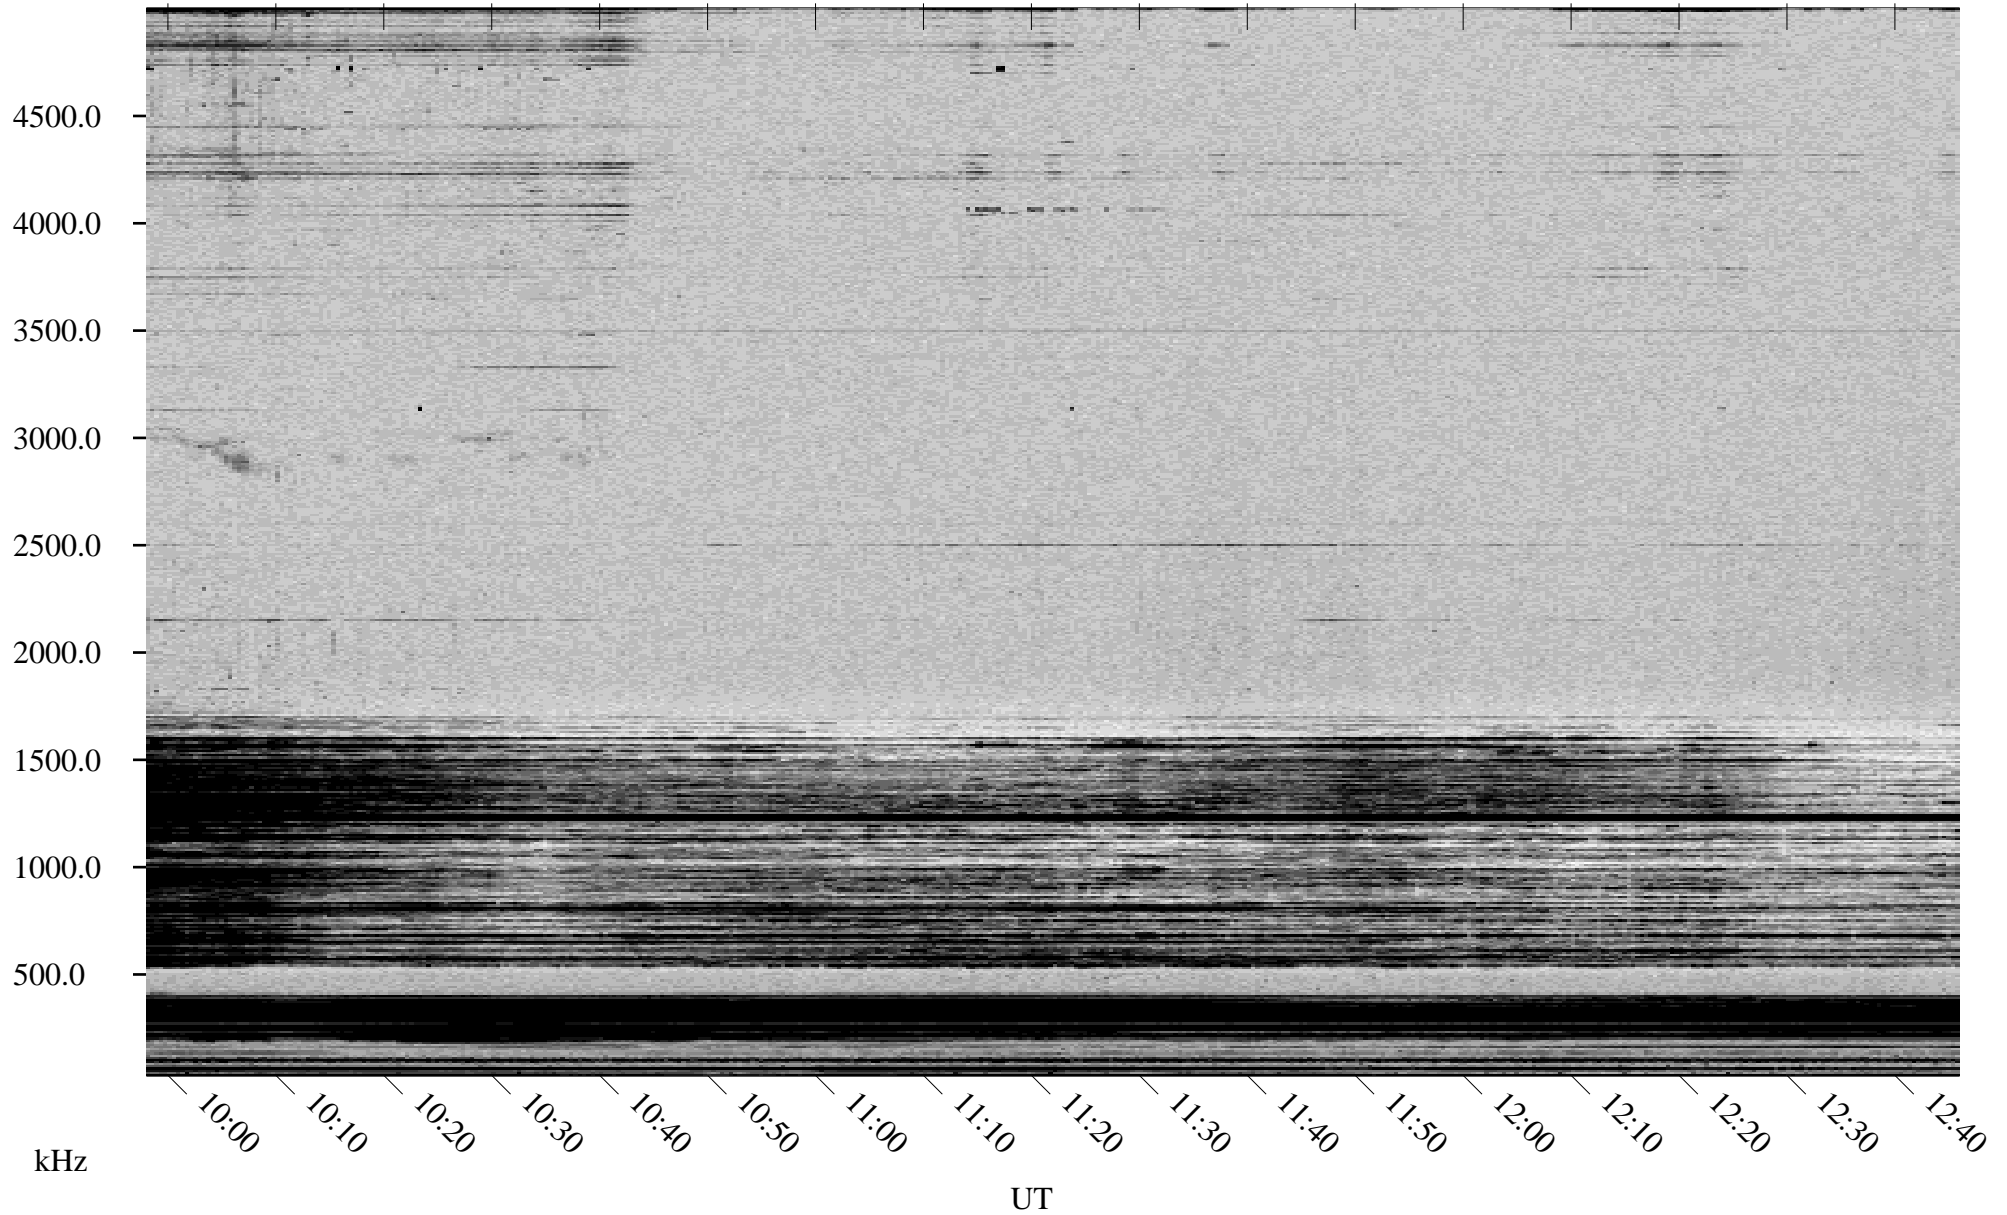

02/07/2000 Churchill, MTB

Linear Scale Black = 161 White = 15

ch00038l.r00m max_12

Page 1

02/07/2000 Churchill, MTB

Linear Scale Black = 161 White = 15

ch00038l.r00m max_12

Page 2

02/08/2000 Churchill, MTB

Linear Scale Black = 161 White = 15

ch00038l.r00m max_12

Page 3

02/08/2000 Churchill, MTB

Linear Scale Black = 161 White = 15

ch00038l.r00m max_12

Page 4

02/08/2000 Churchill, MTB

Linear Scale Black = 161 White = 15

ch00038l.r00m max_12

Page 5

02/08/2000 Churchill, MTB

Linear Scale Black = 161 White = 15

ch00038l.r00m max_12

Page 6

02/08/2000 Churchill, MTB

Linear Scale Black = 161 White = 15

ch00038l.r00m max_12

Page 7

02/08/2000 Churchill, MTB

Linear Scale Black = 161 White = 15

ch00038l.r00m max_12