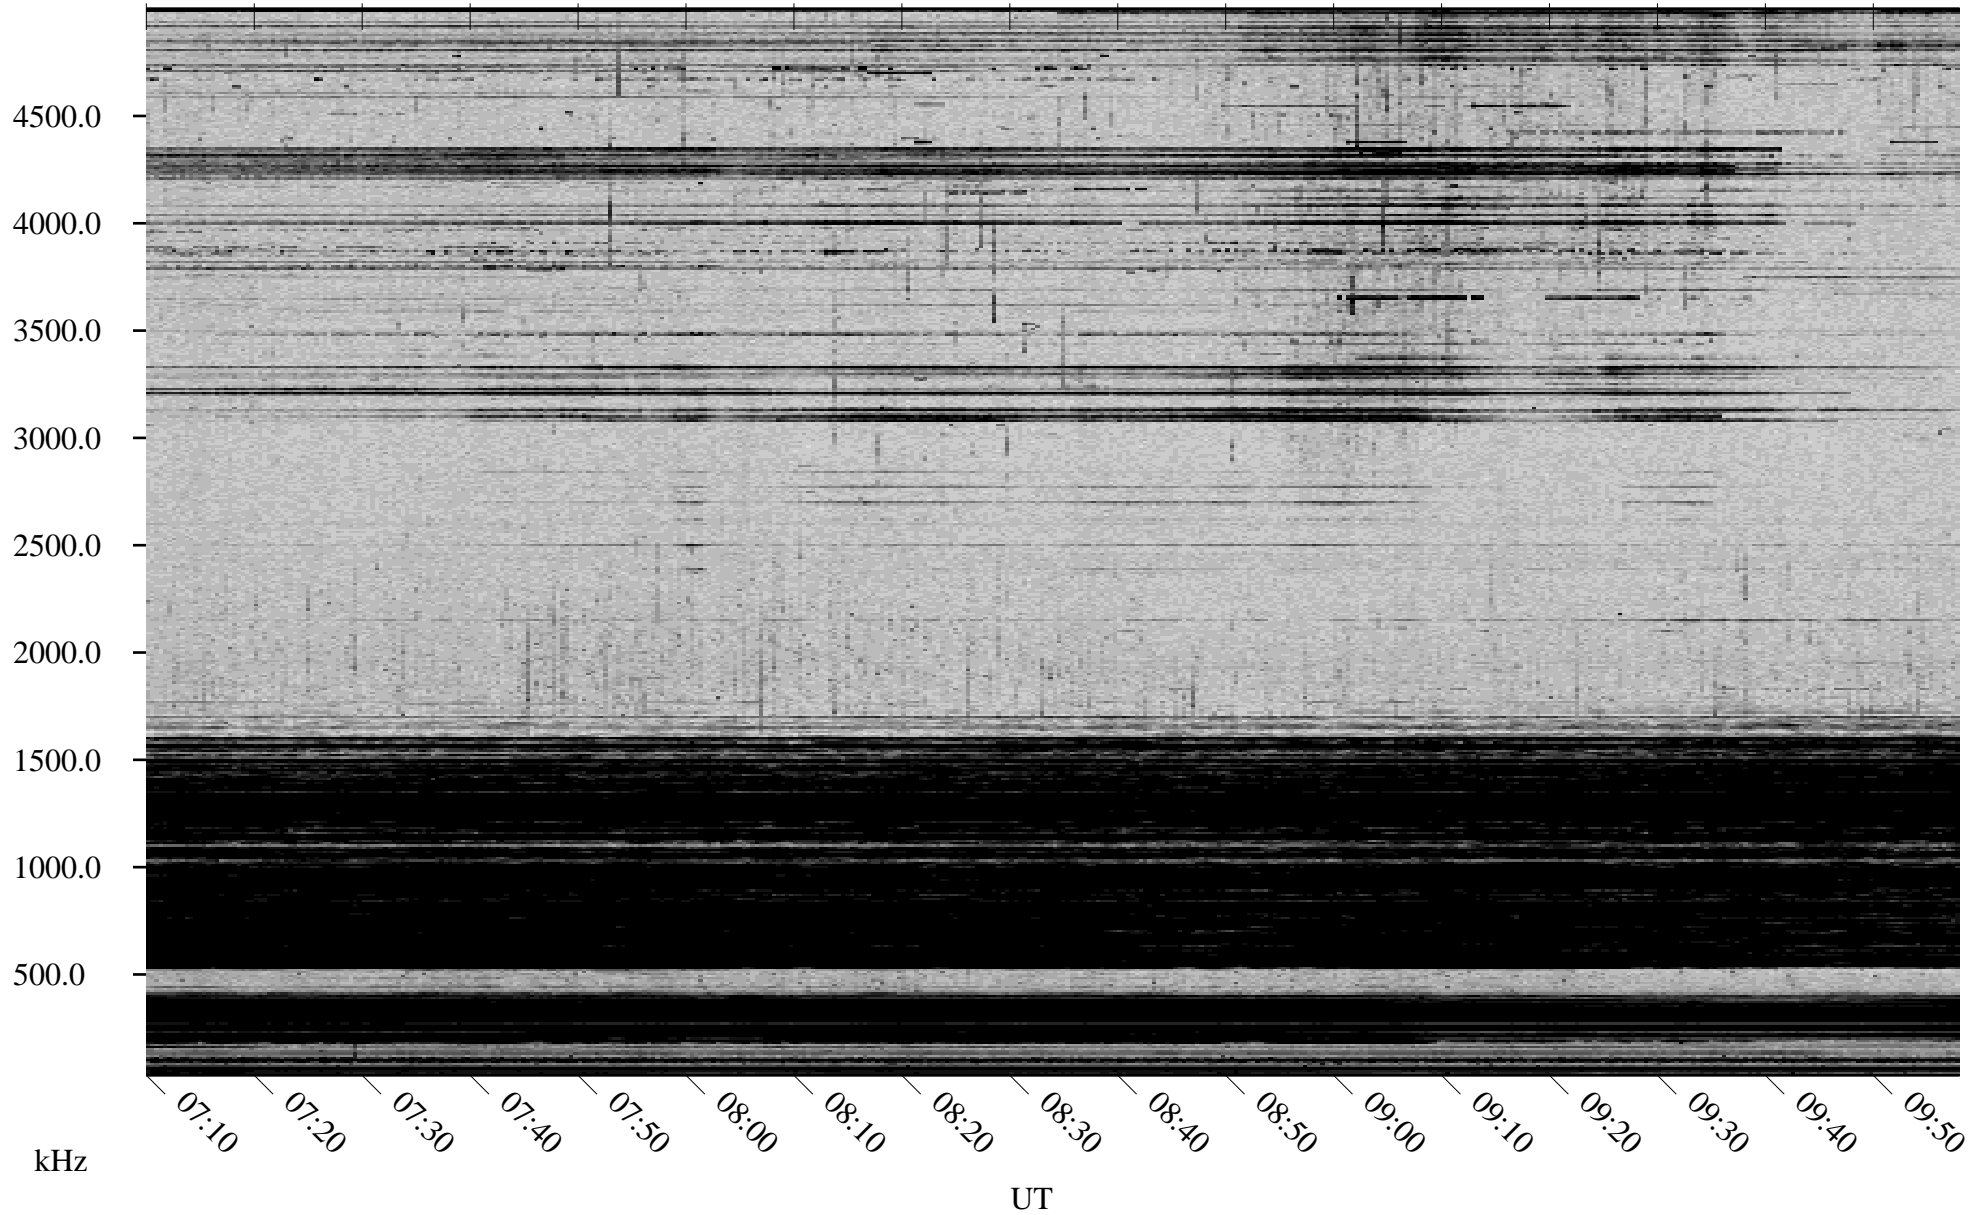

02/07/2000 Churchill, MTB

Linear Scale Black = 161 White = 15

ch00038l.r00m max_12

Page 1

02/07/2000 Churchill, MTB

Linear Scale Black = 161 White = 15

ch00038l.r00m max_12

Page 2

02/08/2000 Churchill, MTB

Linear Scale Black = 161 White = 15

ch00038l.r00m max_12

Page 3

02/08/2000 Churchill, MTB

Linear Scale Black = 161 White = 15

ch00038l.r00m max_12

Page 4

02/08/2000 Churchill, MTB

Linear Scale Black = 161 White = 15

ch00038l.r00m max_12

Page 5

02/08/2000 Churchill, MTB

Linear Scale Black = 161 White = 15

ch00038l.r00m max_12

Page 6

02/08/2000 Churchill, MTB

Linear Scale Black = 161 White = 15

ch00038l.r00m max_12

Page 7

02/08/2000 Churchill, MTB

Linear Scale Black = 161 White = 15

ch00038l.r00m max_12