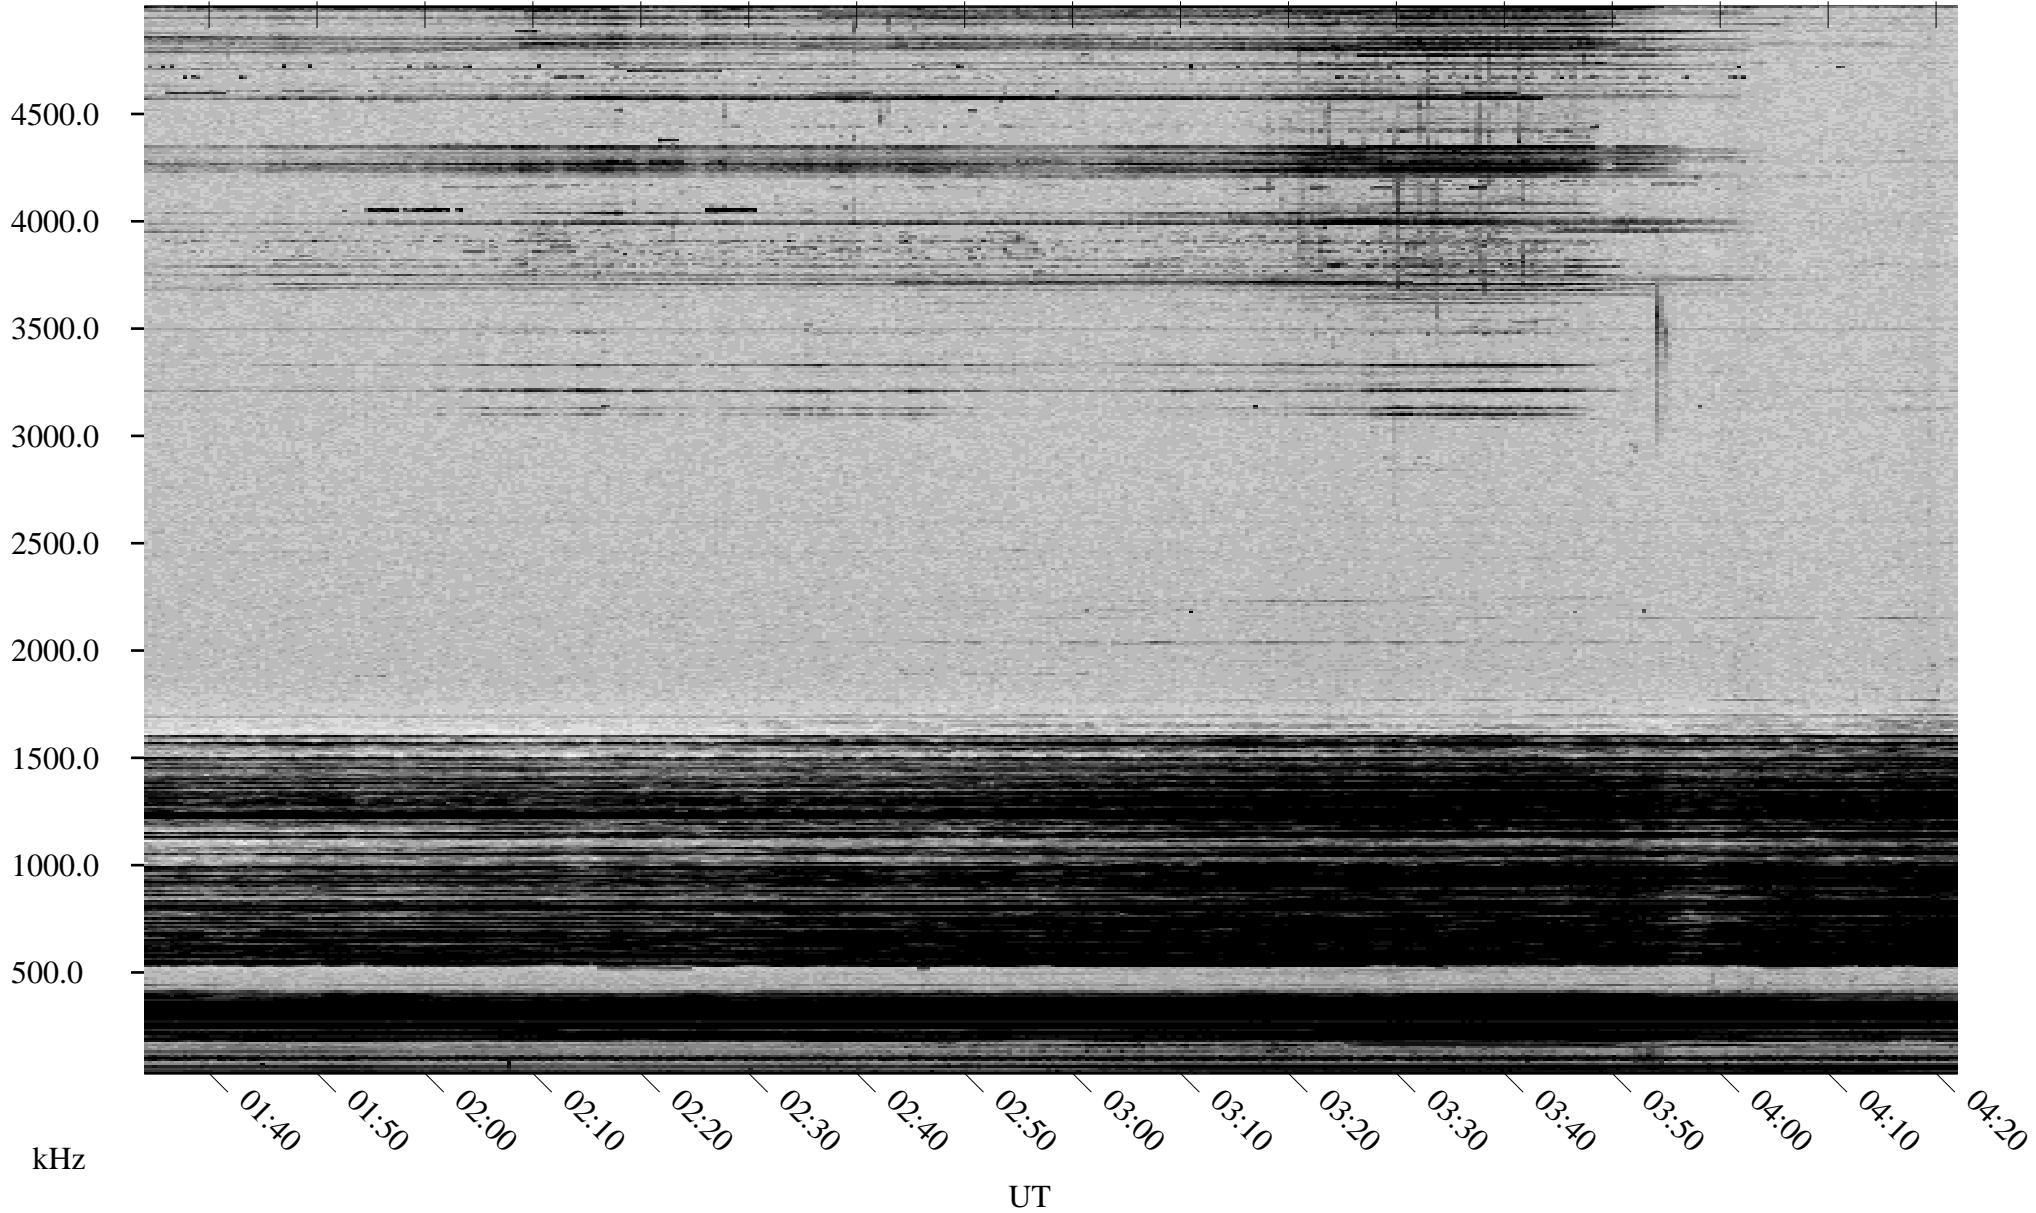

02/07/2000 Churchill, MTB

Linear Scale Black = 161 White = 15

ch00038l.r00m max_12

Page 1

02/07/2000 Churchill, MTB

Linear Scale Black = 161 White = 15

ch00038l.r00m max_12

Page 2

02/08/2000 Churchill, MTB

Linear Scale Black = 161 White = 15

ch00038l.r00m max_12

Page 3

02/08/2000 Churchill, MTB

Linear Scale Black = 161 White = 15

ch00038l.r00m max_12

Page 4

02/08/2000 Churchill, MTB

Linear Scale Black = 161 White = 15

ch00038l.r00m max_12

Page 5

02/08/2000 Churchill, MTB

Linear Scale Black = 161 White = 15

ch00038l.r00m max_12

Page 6

02/08/2000 Churchill, MTB

Linear Scale Black = 161 White = 15

ch00038l.r00m max_12

Page 7

02/08/2000 Churchill, MTB

Linear Scale Black = 161 White = 15

ch00038l.r00m max_12