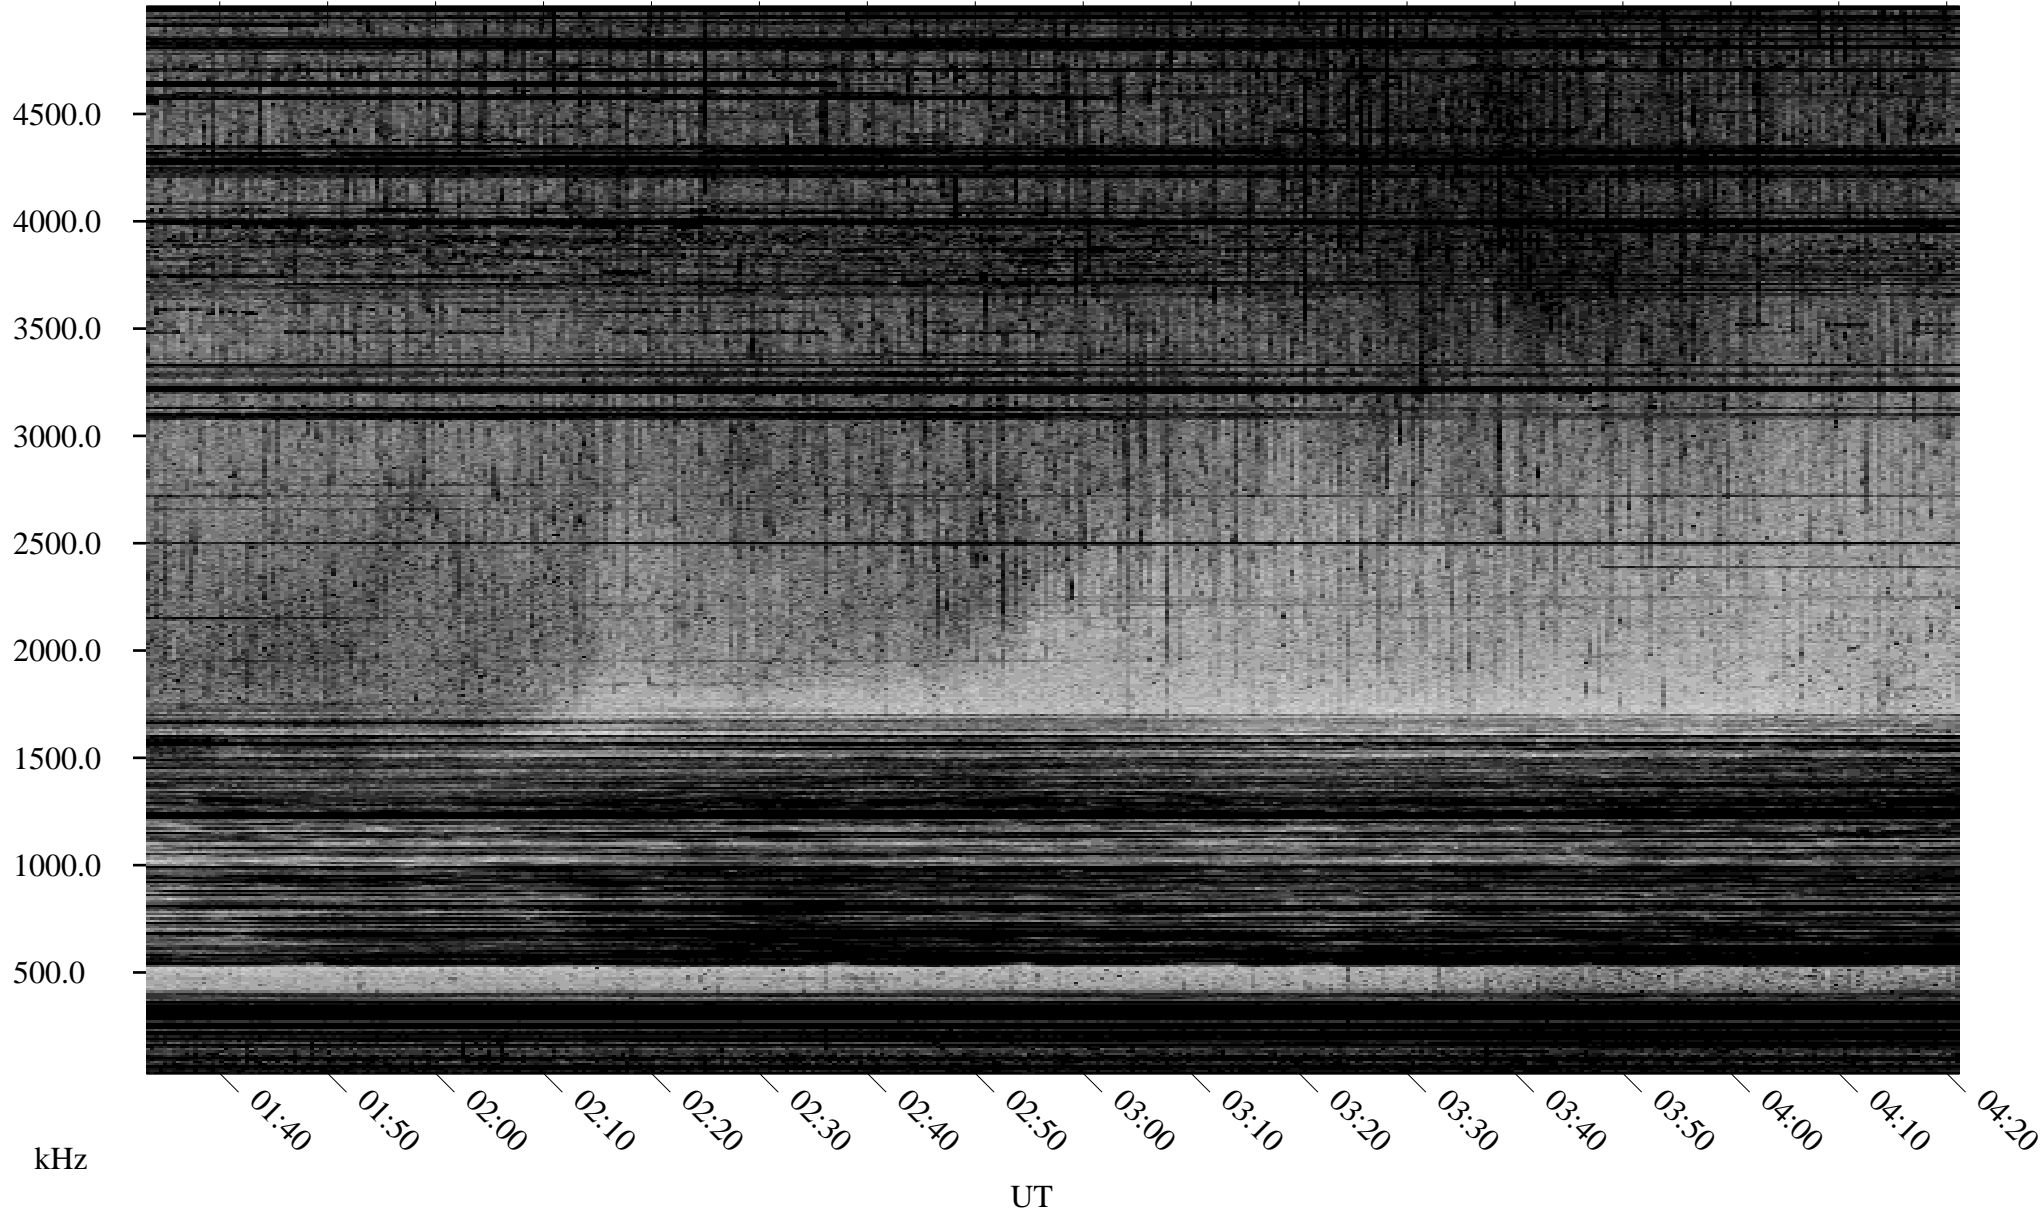

02/22/2000 Churchill, MTB

Linear Scale Black = 161 White = 15

ch00053l.r00m max_12

Page 1

02/22/2000 Churchill, MTB

Linear Scale Black = 161 White = 15

ch00053l.r00m max_12

Page 2

02/23/2000 Churchill, MTB

Linear Scale Black = 161 White = 15

ch00053l.r00m max_12

Page 3

02/23/2000 Churchill, MTB

Linear Scale Black = 161 White = 15

ch00053l.r00m max_12

Page 4

02/23/2000 Churchill, MTB

Linear Scale Black = 161 White = 15

ch00053l.r00m max_12

Page 5

02/23/2000 Churchill, MTB

Linear Scale Black = 161 White = 15

ch00053l.r00m max_12

Page 6

02/23/2000 Churchill, MTB

Linear Scale Black = 161 White = 15

ch00053l.r00m max_12

Page 7

02/23/2000 Churchill, MTB

Linear Scale Black = 161 White = 15

ch00053l.r00m max_12