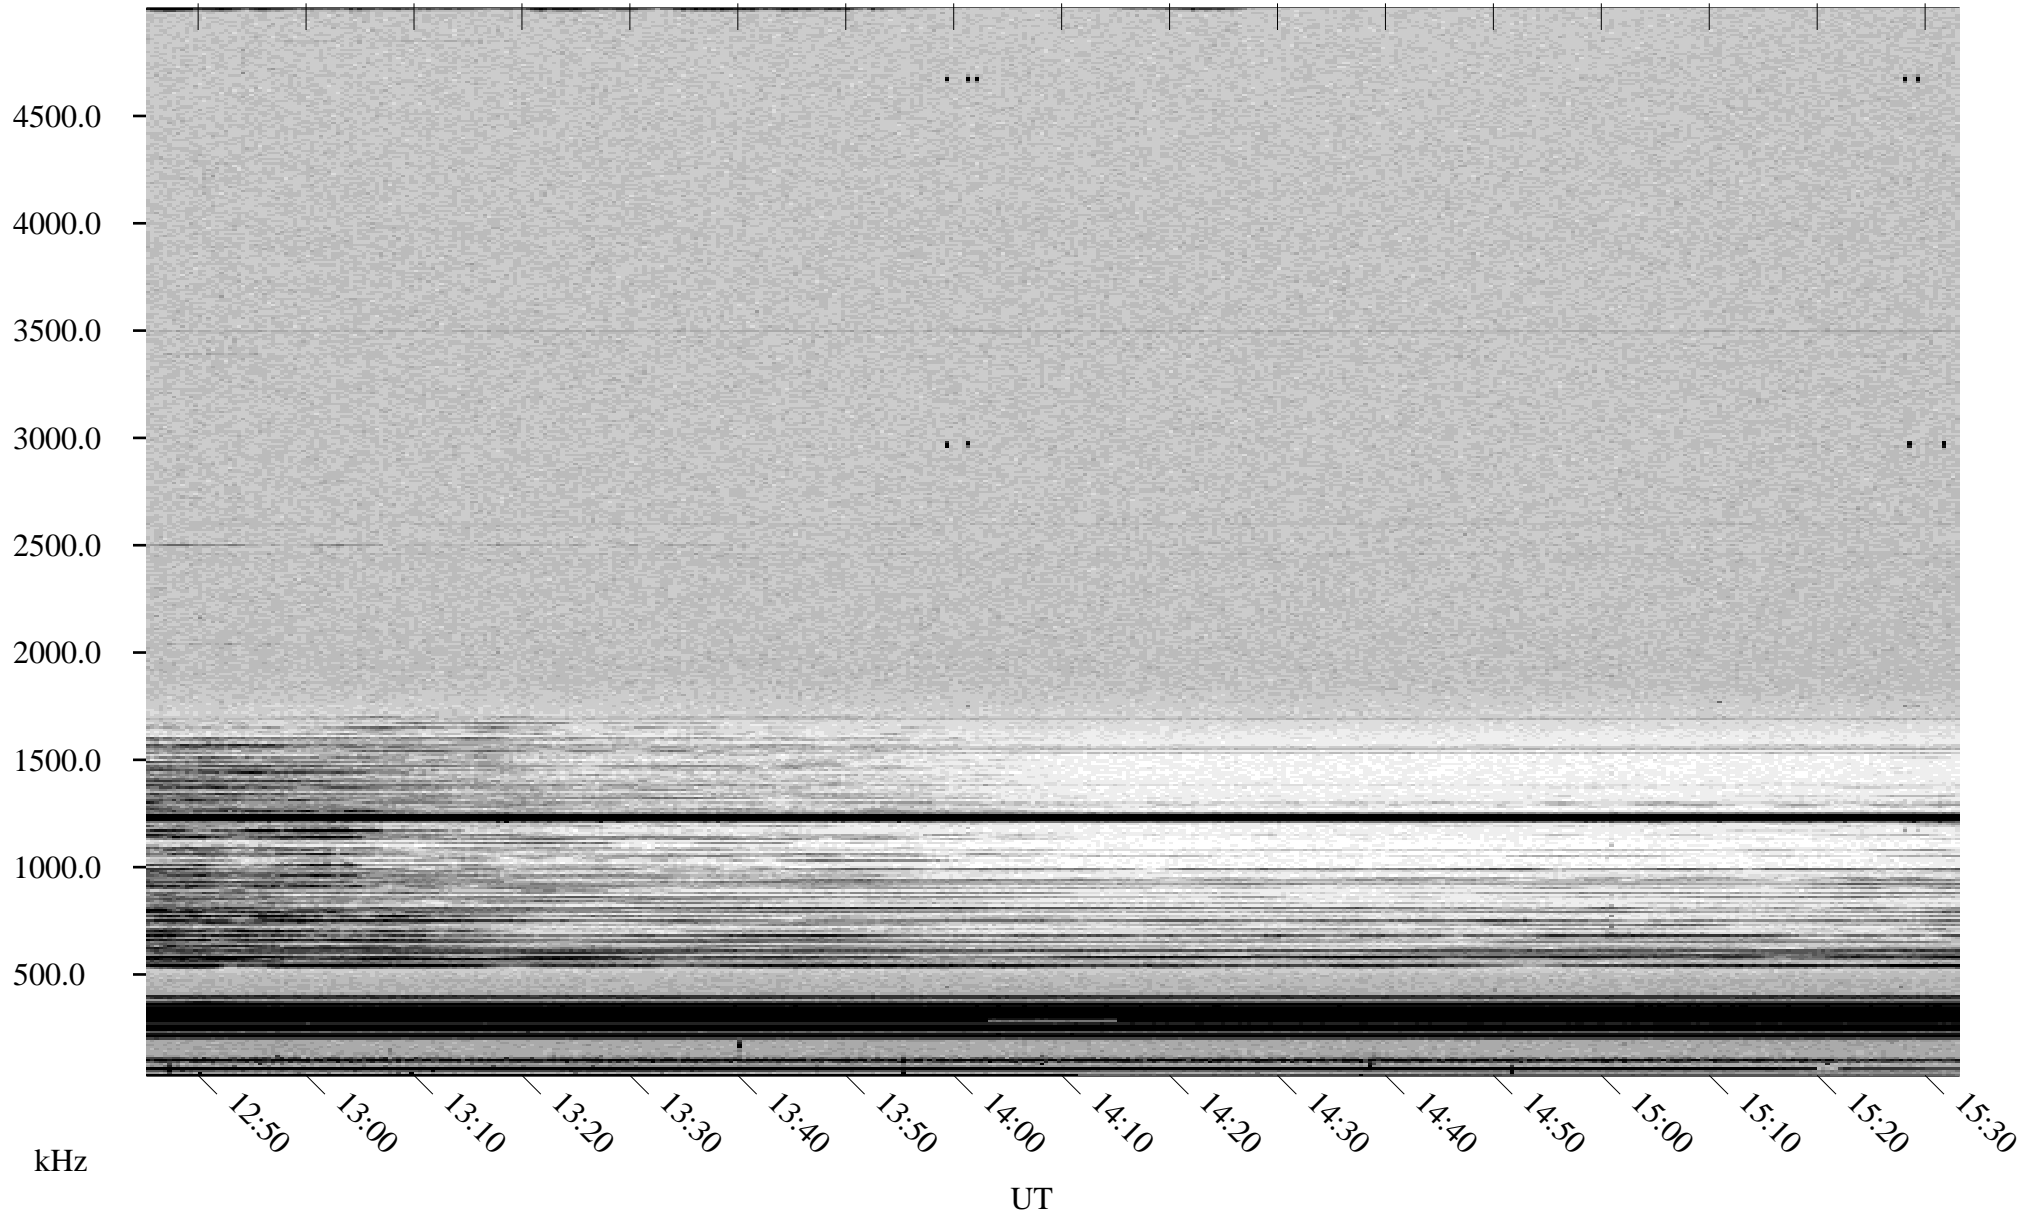

02/22/2000 Churchill, MTB

Linear Scale Black = 161 White = 15

ch00053l.r00m max_12

Page 1

02/22/2000 Churchill, MTB

Linear Scale Black = 161 White = 15

ch00053l.r00m max_12

Page 2

02/23/2000 Churchill, MTB

Linear Scale Black = 161 White = 15

ch00053l.r00m max_12

Page 3

02/23/2000 Churchill, MTB

Linear Scale Black = 161 White = 15

ch00053l.r00m max_12

Page 4

02/23/2000 Churchill, MTB

Linear Scale Black = 161 White = 15

ch00053l.r00m max_12

Page 5

02/23/2000 Churchill, MTB

Linear Scale Black = 161 White = 15

ch00053l.r00m max_12

Page 6

02/23/2000 Churchill, MTB

Linear Scale Black = 161 White = 15

ch00053l.r00m max_12

Page 7

02/23/2000 Churchill, MTB

Linear Scale Black = 161 White = 15

ch00053l.r00m max_12