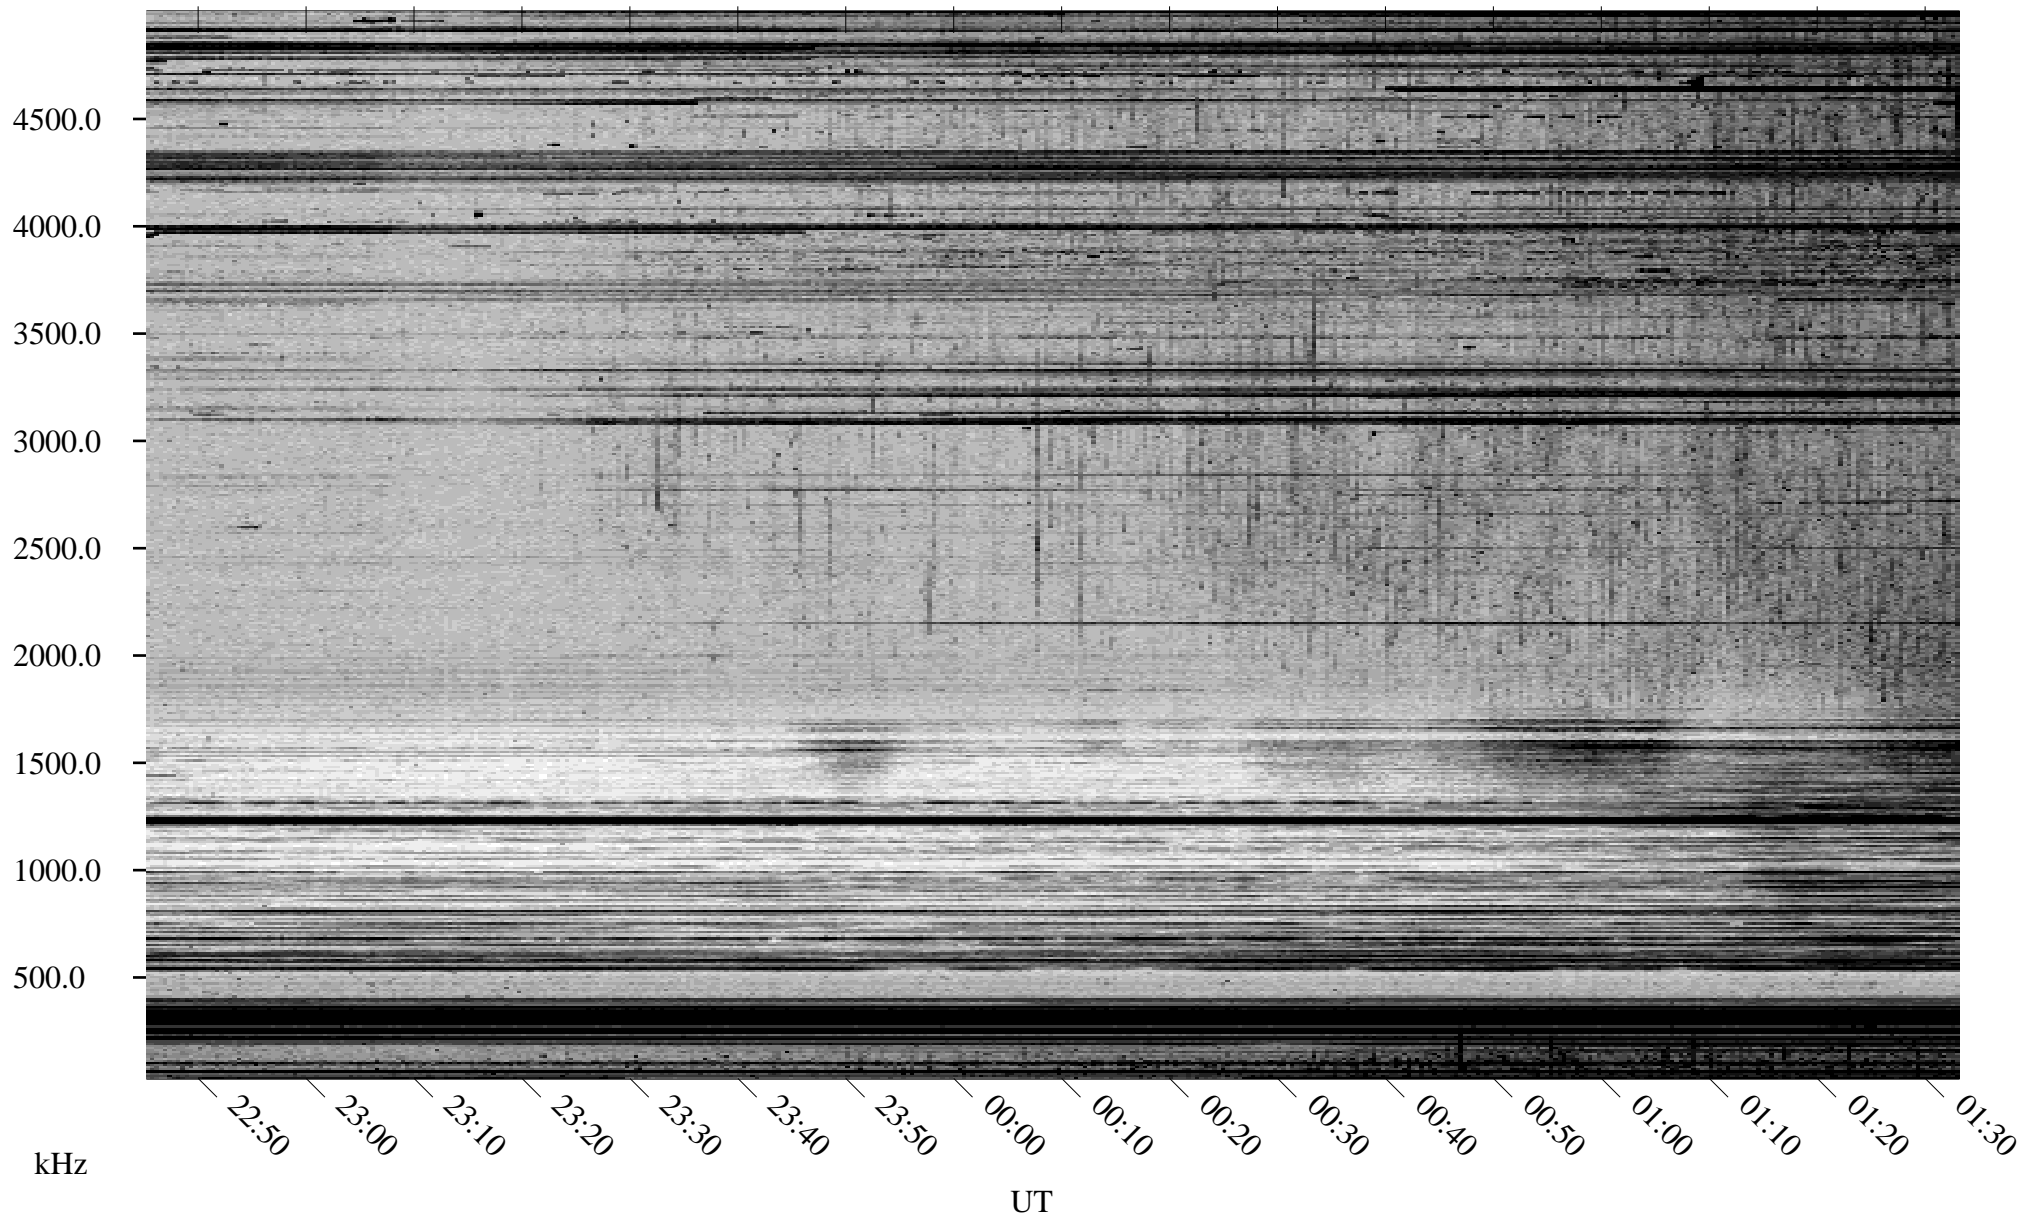

02/22/2000 Churchill, MTB

Linear Scale Black = 161 White = 15

ch00053l.r00m max_12

Page 1

02/22/2000 Churchill, MTB

Linear Scale Black = 161 White = 15

ch00053l.r00m max_12

Page 2

02/23/2000 Churchill, MTB

Linear Scale Black = 161 White = 15

ch00053l.r00m max_12

Page 3

02/23/2000 Churchill, MTB

Linear Scale Black = 161 White = 15

ch00053l.r00m max_12

Page 4

02/23/2000 Churchill, MTB

Linear Scale Black = 161 White = 15

ch00053l.r00m max_12

Page 5

02/23/2000 Churchill, MTB

Linear Scale Black = 161 White = 15

ch00053l.r00m max_12

Page 6

02/23/2000 Churchill, MTB

Linear Scale Black = 161 White = 15

ch00053l.r00m max_12

Page 7

02/23/2000 Churchill, MTB

Linear Scale Black = 161 White = 15

ch00053l.r00m max_12