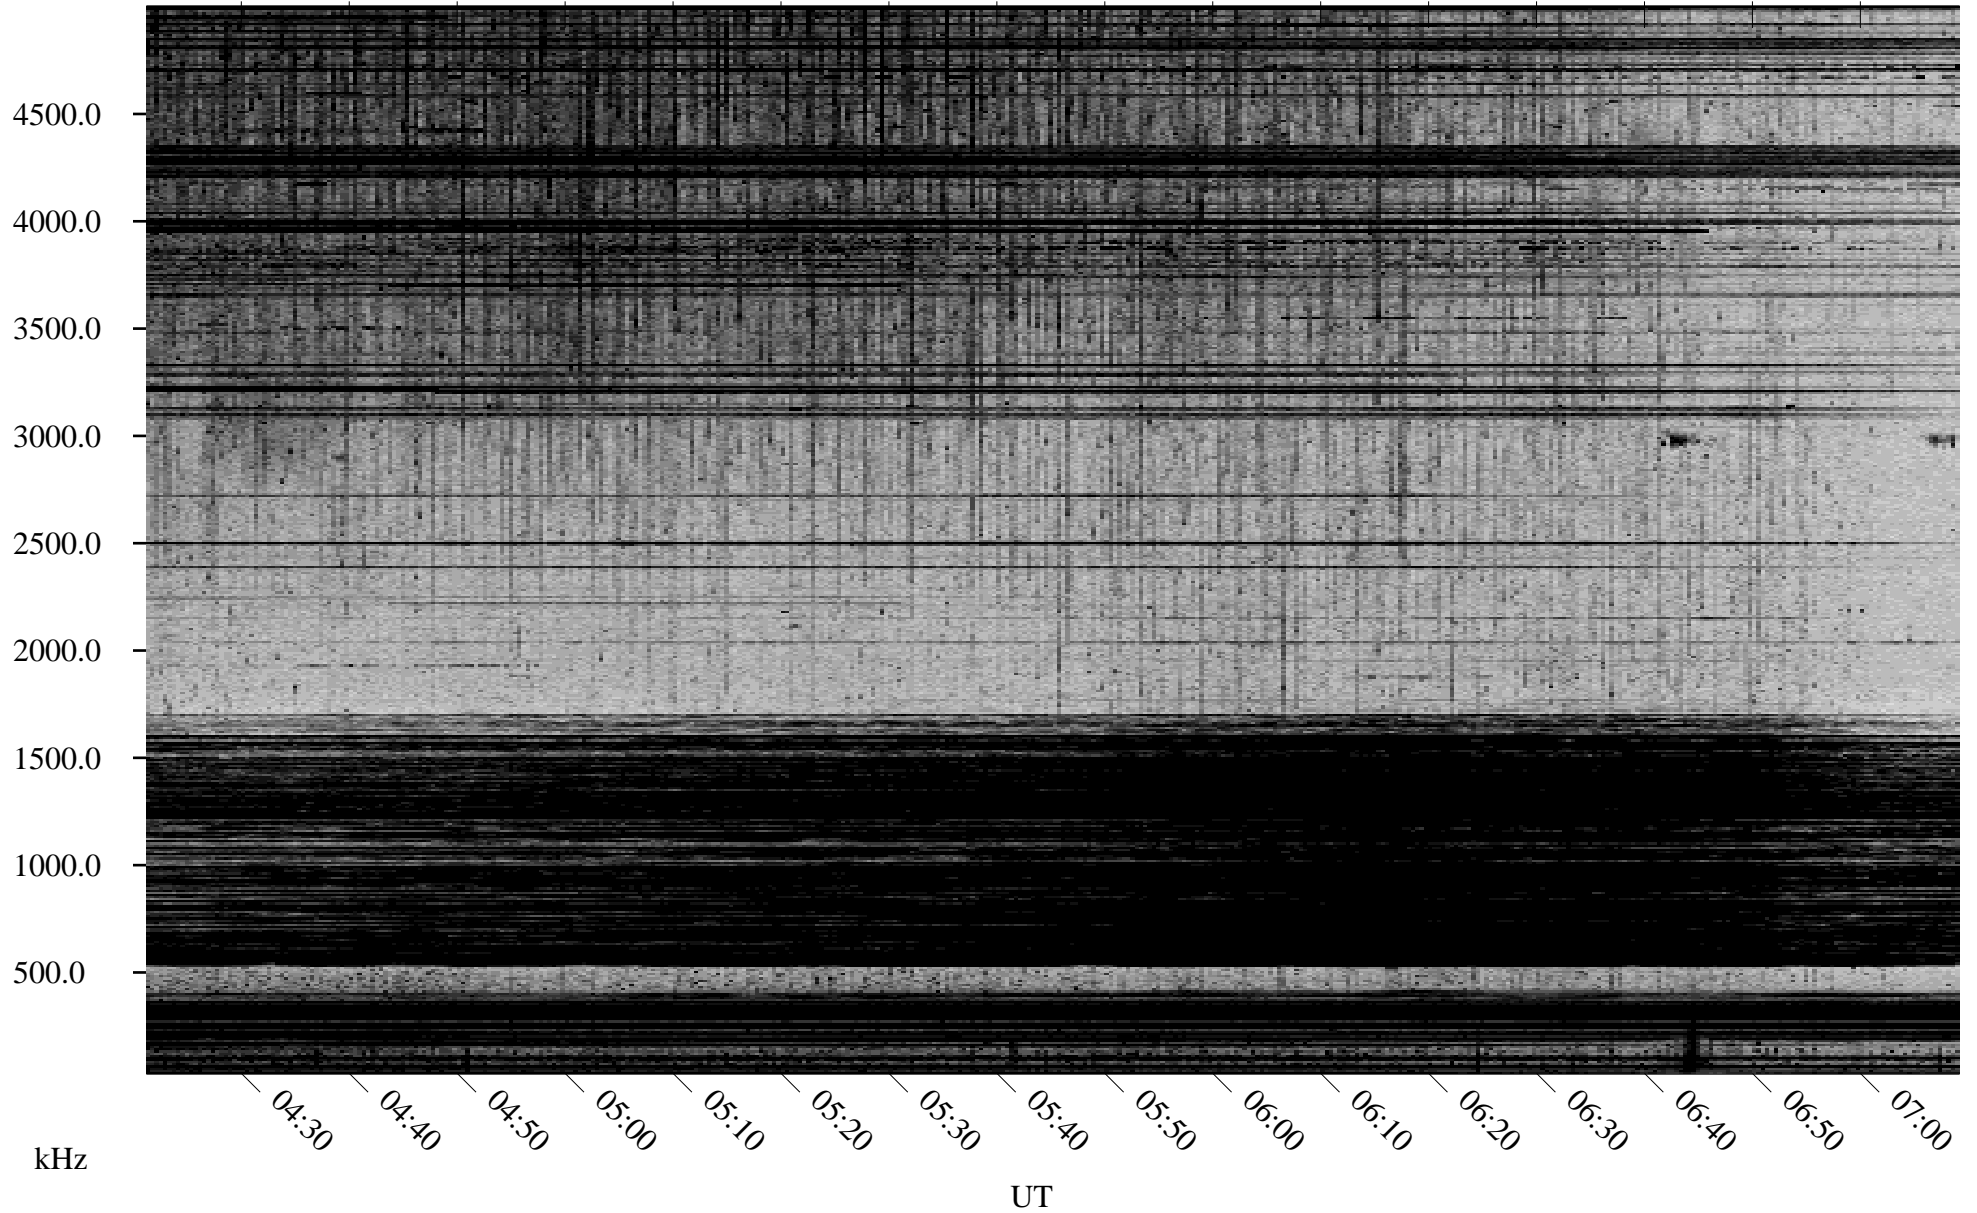

02/22/2000 Churchill, MTB

Linear Scale Black = 161 White = 15

ch00053l.r00m max_12

Page 1

02/22/2000 Churchill, MTB

Linear Scale Black = 161 White = 15

ch00053l.r00m max_12

Page 2

02/23/2000 Churchill, MTB

Linear Scale Black = 161 White = 15

ch00053l.r00m max_12

Page 3

02/23/2000 Churchill, MTB

Linear Scale Black = 161 White = 15

ch00053l.r00m max_12

Page 4

02/23/2000 Churchill, MTB

Linear Scale Black = 161 White = 15

ch00053l.r00m max_12

Page 5

02/23/2000 Churchill, MTB

Linear Scale Black = 161 White = 15

ch00053l.r00m max_12

Page 6

02/23/2000 Churchill, MTB

Linear Scale Black = 161 White = 15

ch00053l.r00m max_12

Page 7

02/23/2000 Churchill, MTB

Linear Scale Black = 161 White = 15

ch00053l.r00m max_12