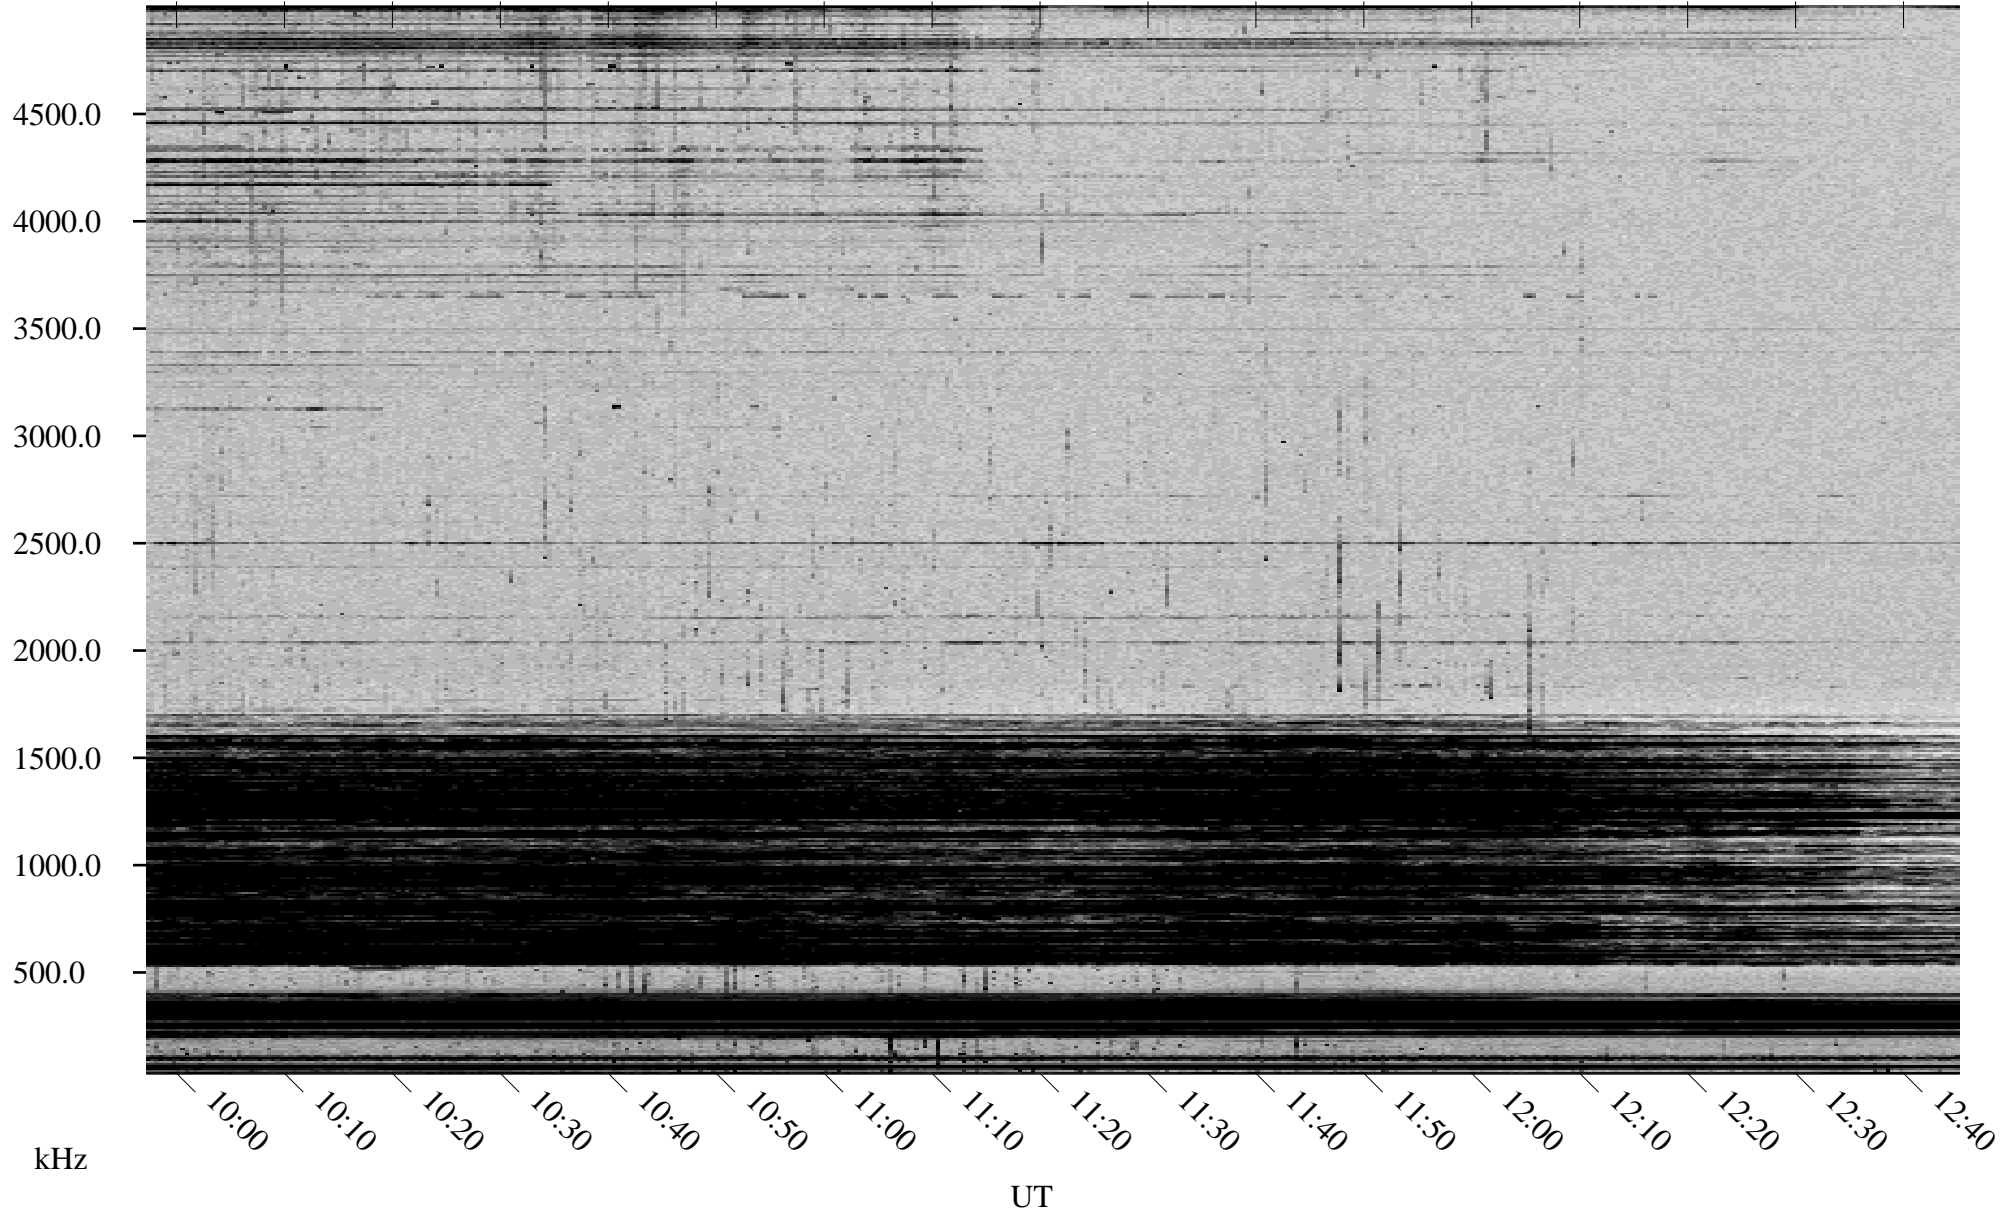

02/22/2000 Churchill, MTB

Linear Scale Black = 161 White = 15

ch00053l.r00m max_12

Page 1

02/22/2000 Churchill, MTB

Linear Scale Black = 161 White = 15

ch00053l.r00m max_12

Page 2

02/23/2000 Churchill, MTB

Linear Scale Black = 161 White = 15

ch00053l.r00m max_12

Page 3

02/23/2000 Churchill, MTB

Linear Scale Black = 161 White = 15

ch00053l.r00m max_12

Page 4

02/23/2000 Churchill, MTB

Linear Scale Black = 161 White = 15

ch00053l.r00m max_12

Page 5

02/23/2000 Churchill, MTB

Linear Scale Black = 161 White = 15

ch00053l.r00m max_12

Page 6

02/23/2000 Churchill, MTB

Linear Scale Black = 161 White = 15

ch00053l.r00m max_12

Page 7

02/23/2000 Churchill, MTB

Linear Scale Black = 161 White = 15

ch00053l.r00m max_12