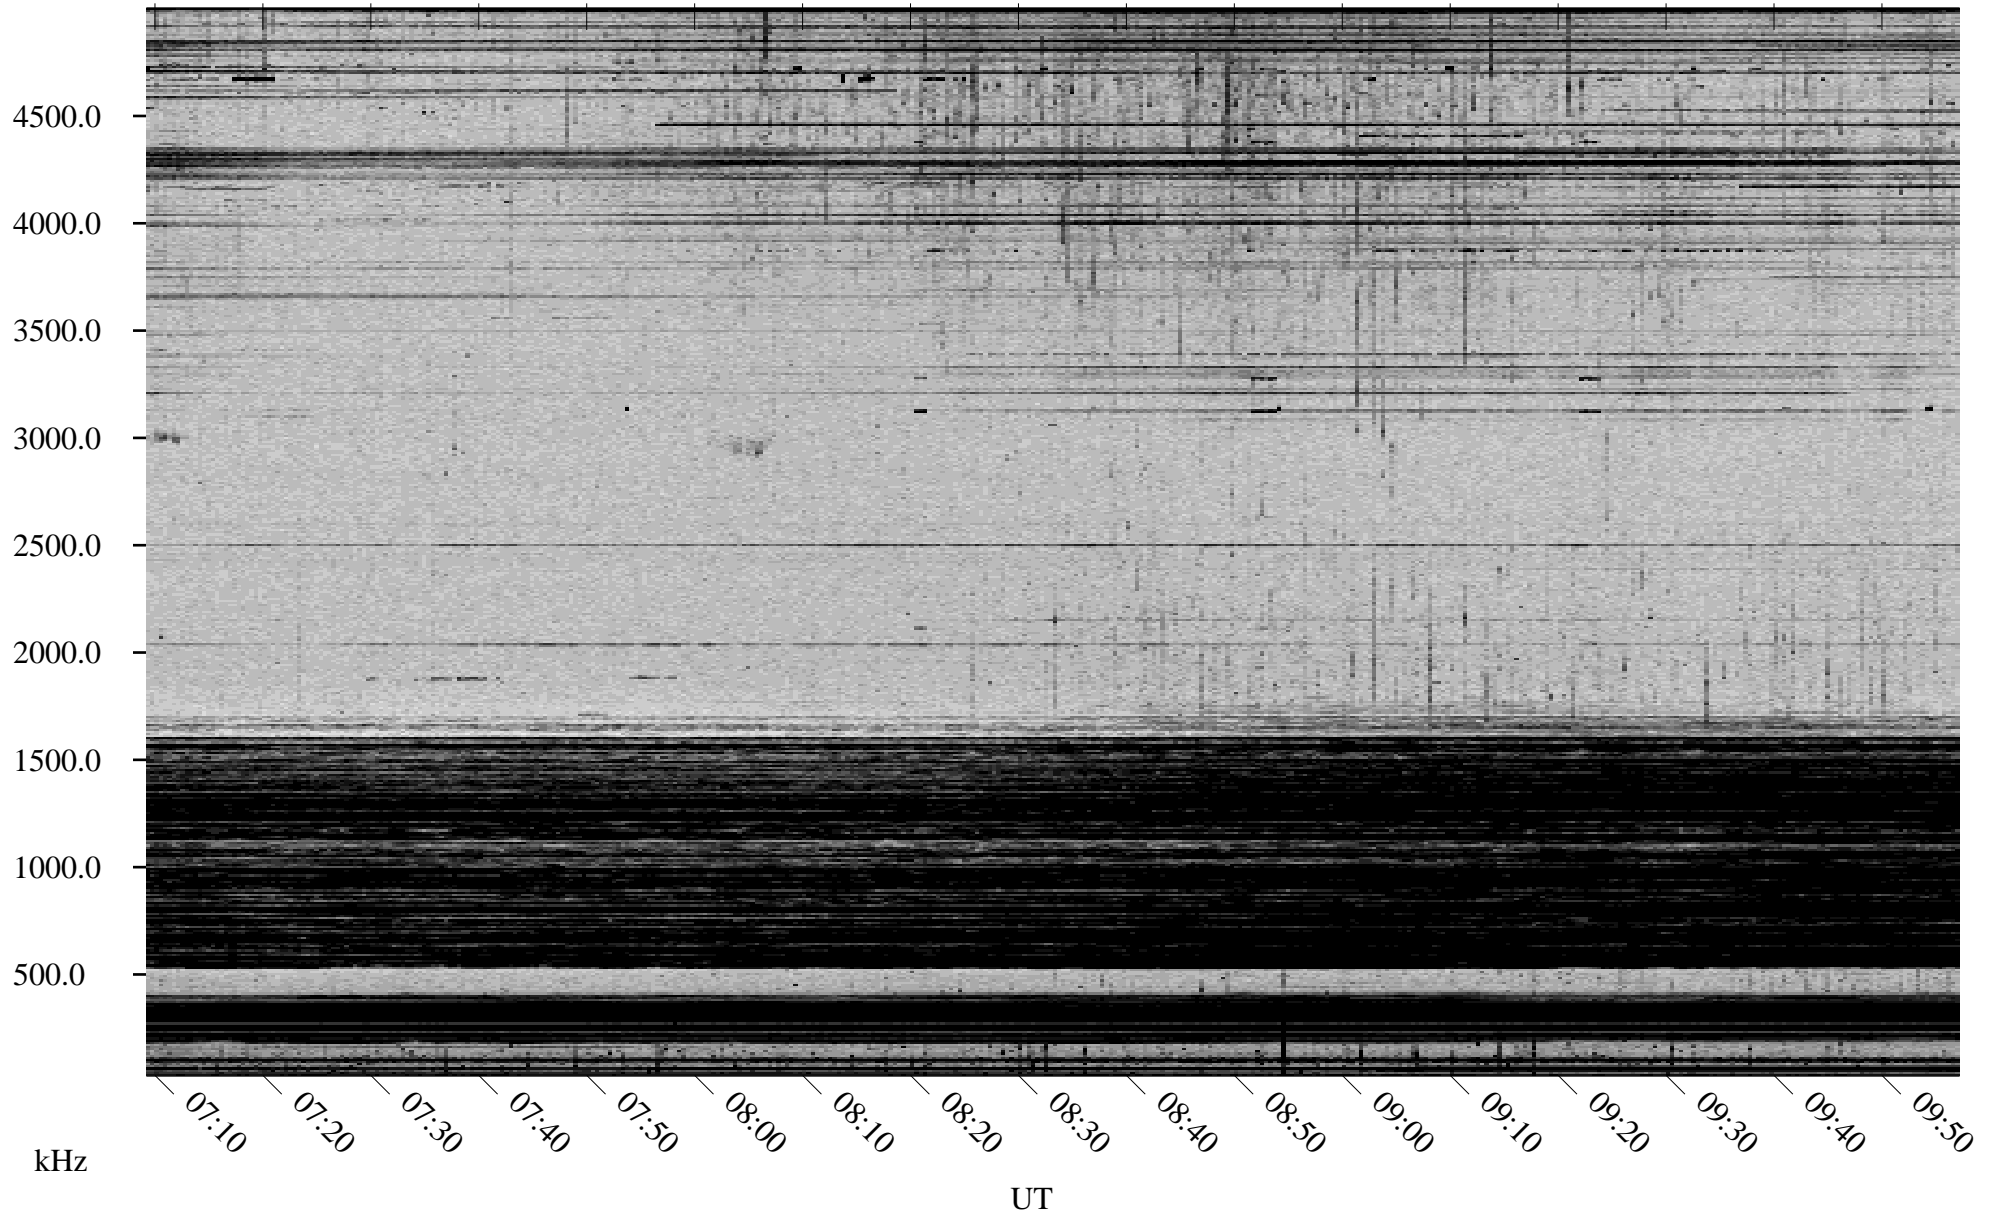

02/22/2000 Churchill, MTB

Linear Scale Black = 161 White = 15

ch00053l.r00m max_12

Page 1

02/22/2000 Churchill, MTB

Linear Scale Black = 161 White = 15

ch00053l.r00m max_12

Page 2

02/23/2000 Churchill, MTB

Linear Scale Black = 161 White = 15

ch00053l.r00m max_12

Page 3

02/23/2000 Churchill, MTB

Linear Scale Black = 161 White = 15

ch00053l.r00m max_12

Page 4

02/23/2000 Churchill, MTB

Linear Scale Black = 161 White = 15

ch00053l.r00m max_12

Page 5

02/23/2000 Churchill, MTB

Linear Scale Black = 161 White = 15

ch00053l.r00m max_12

Page 6

02/23/2000 Churchill, MTB

Linear Scale Black = 161 White = 15

ch00053l.r00m max_12

Page 7

02/23/2000 Churchill, MTB

Linear Scale Black = 161 White = 15

ch00053l.r00m max_12