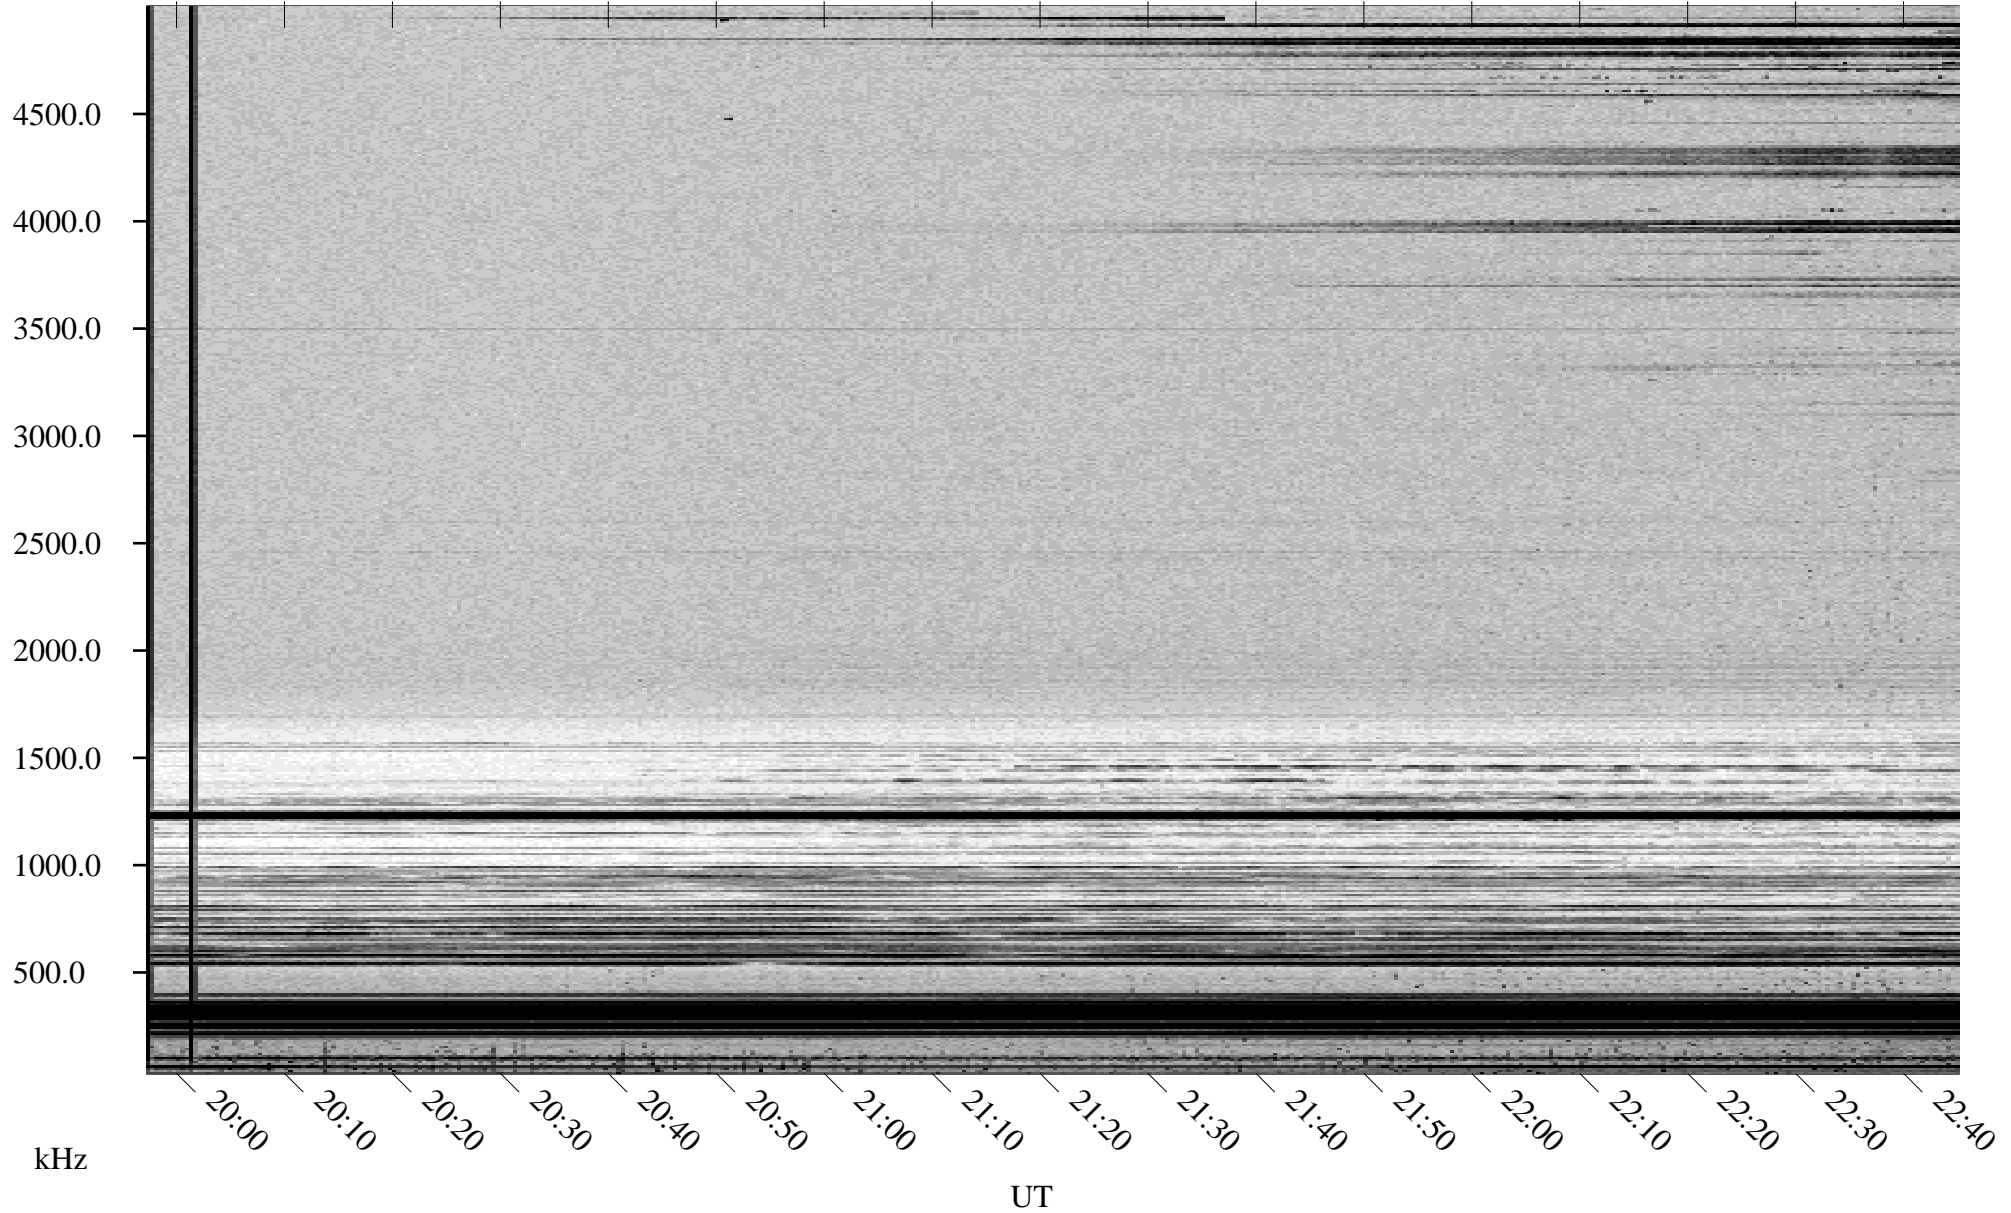

02/22/2000 Churchill, MTB

Linear Scale Black = 161 White = 15

ch00053l.r00m max_12

Page 1

02/22/2000 Churchill, MTB

Linear Scale Black = 161 White = 15

ch00053l.r00m max_12

Page 2

02/23/2000 Churchill, MTB

Linear Scale Black = 161 White = 15

ch00053l.r00m max_12

Page 3

02/23/2000 Churchill, MTB

Linear Scale Black = 161 White = 15

ch00053l.r00m max_12

Page 4

02/23/2000 Churchill, MTB

Linear Scale Black = 161 White = 15

ch00053l.r00m max_12

Page 5

02/23/2000 Churchill, MTB

Linear Scale Black = 161 White = 15

ch00053l.r00m max_12

Page 6

02/23/2000 Churchill, MTB

Linear Scale Black = 161 White = 15

ch00053l.r00m max_12

Page 7

02/23/2000 Churchill, MTB

Linear Scale Black = 161 White = 15

ch00053l.r00m max_12