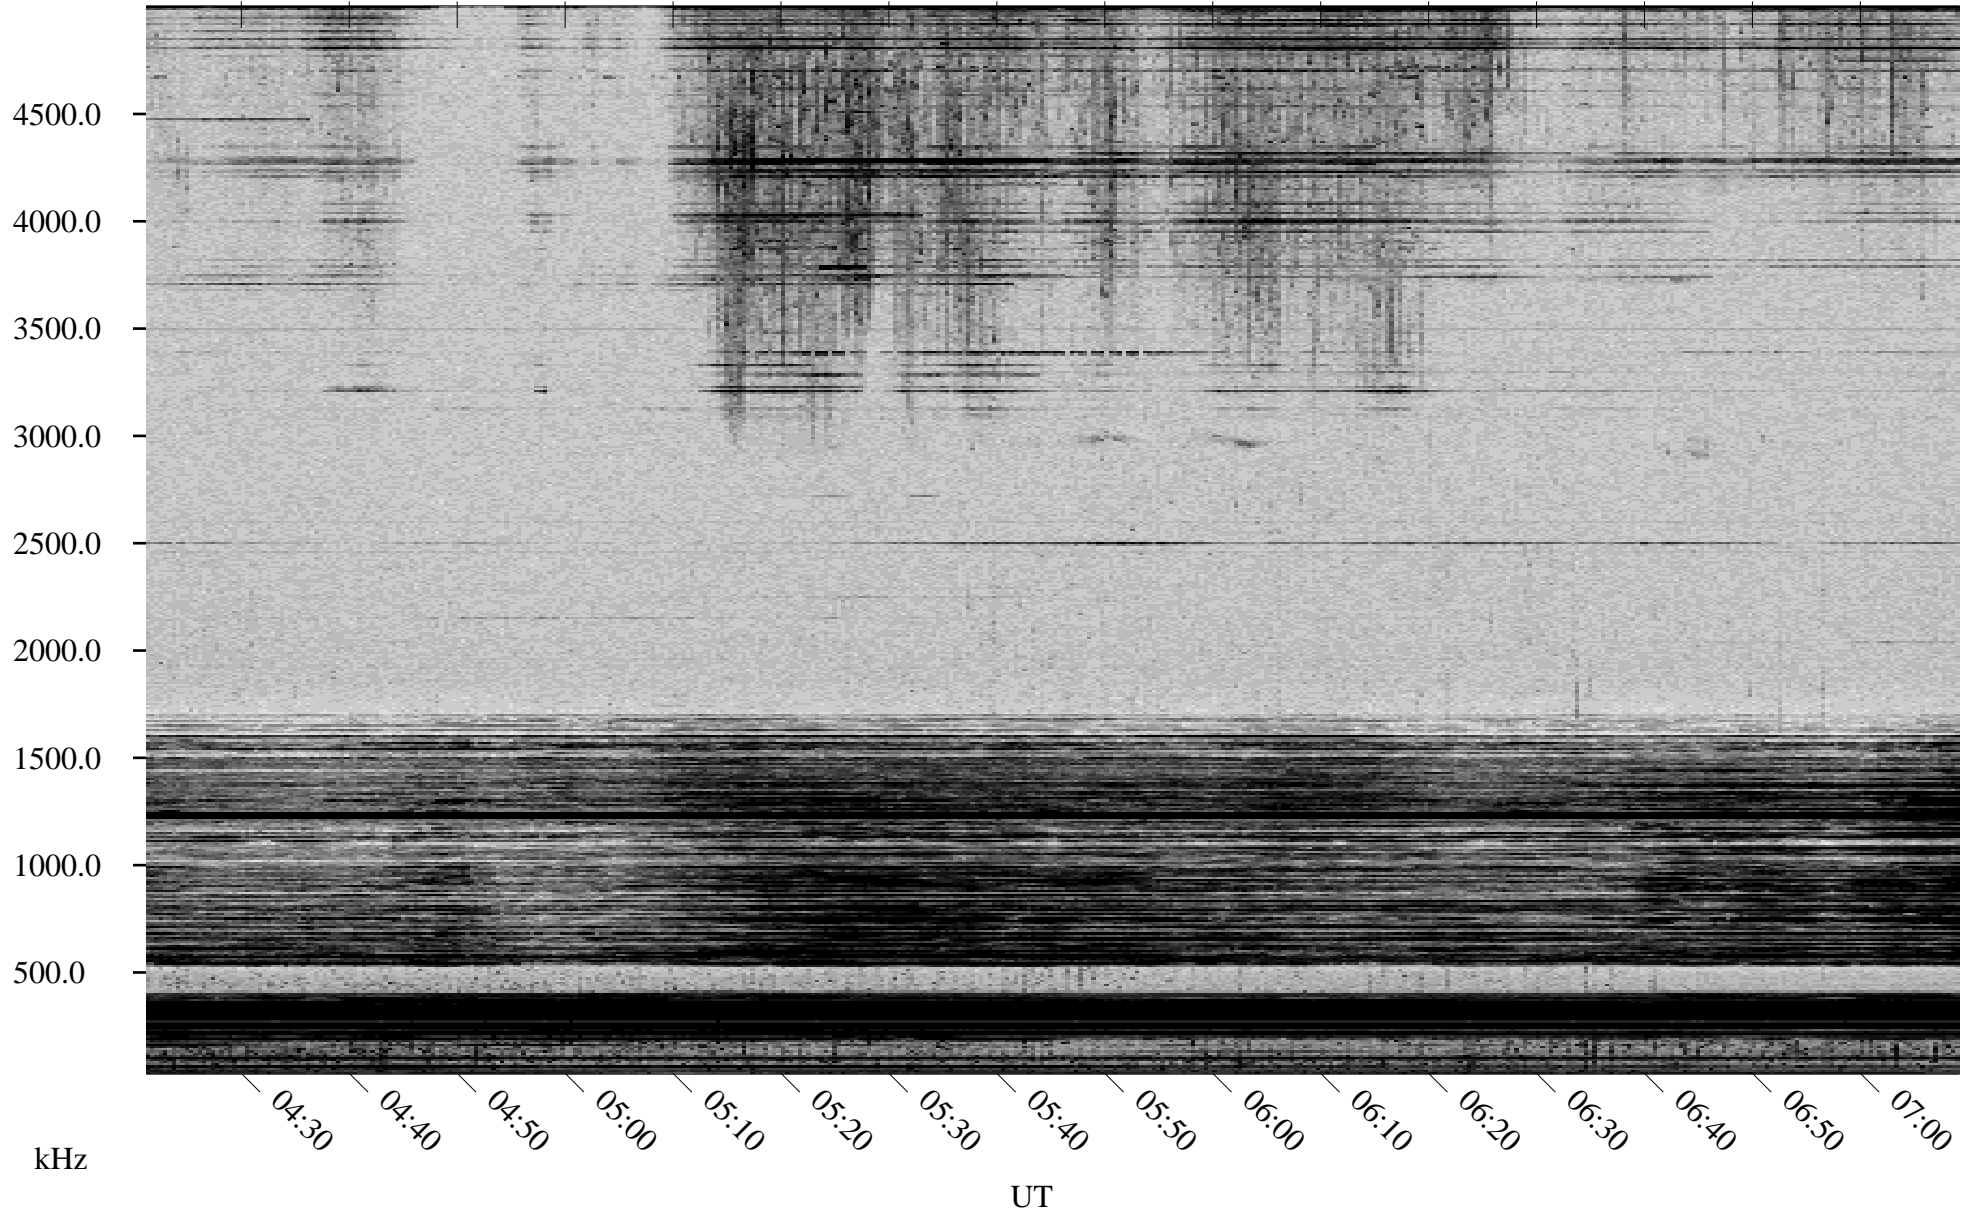

02/24/2000 Churchill, MTB

Linear Scale Black = 161 White = 15

ch000551.r00m max_12

Page 1

02/24/2000 Churchill, MTB

Linear Scale Black = 161 White = 15

ch000551.r00m max_12

Page 2

02/25/2000 Churchill, MTB

Linear Scale Black = 161 White = 15

ch000551.r00m max_12

Page 3

02/25/2000 Churchill, MTB

Linear Scale Black = 161 White = 15

ch000551.r00m max_12

Page 4

02/25/2000 Churchill, MTB

Linear Scale Black = 161 White = 15

ch000551.r00m max_12

Page 5

02/25/2000 Churchill, MTB

Linear Scale Black = 161 White = 15

ch000551.r00m max_12

Page 6

02/25/2000 Churchill, MTB

Linear Scale Black = 161 White = 15

ch000551.r00m max_12

Page 7

02/25/2000 Churchill, MTB

Linear Scale Black = 161 White = 15

ch000551.r00m max_12