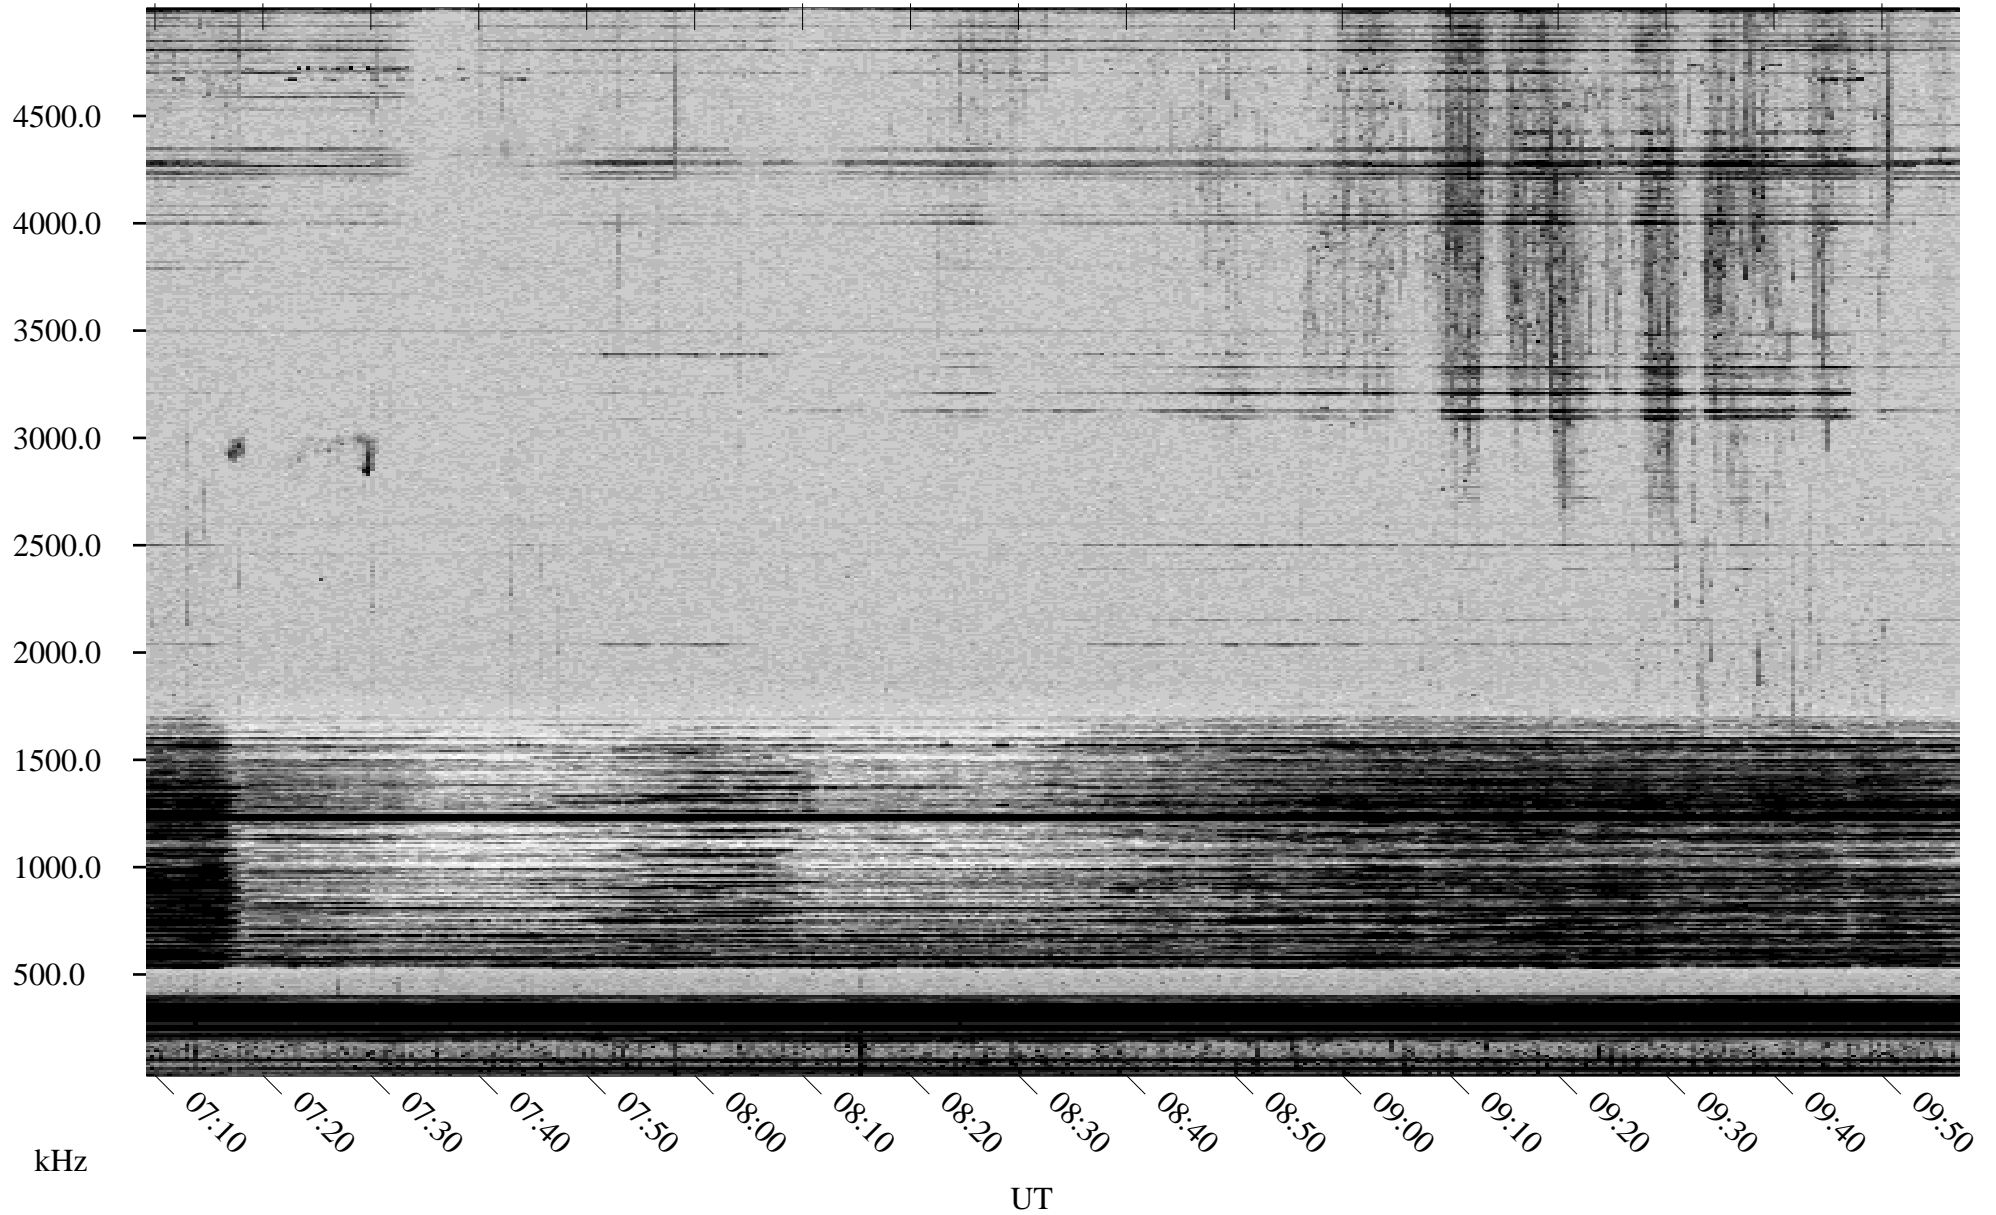

02/24/2000 Churchill, MTB

Linear Scale Black = 161 White = 15

ch000551.r00m max_12

Page 1

02/24/2000 Churchill, MTB

Linear Scale Black = 161 White = 15

ch000551.r00m max_12

Page 2

02/25/2000 Churchill, MTB

Linear Scale Black = 161 White = 15

ch000551.r00m max_12

Page 3

02/25/2000 Churchill, MTB

Linear Scale Black = 161 White = 15

ch000551.r00m max_12

Page 4

02/25/2000 Churchill, MTB

Linear Scale Black = 161 White = 15

ch000551.r00m max_12

Page 5

02/25/2000 Churchill, MTB

Linear Scale Black = 161 White = 15

ch000551.r00m max_12

Page 6

02/25/2000 Churchill, MTB

Linear Scale Black = 161 White = 15

ch000551.r00m max_12

Page 7

02/25/2000 Churchill, MTB

Linear Scale Black = 161 White = 15

ch000551.r00m max_12