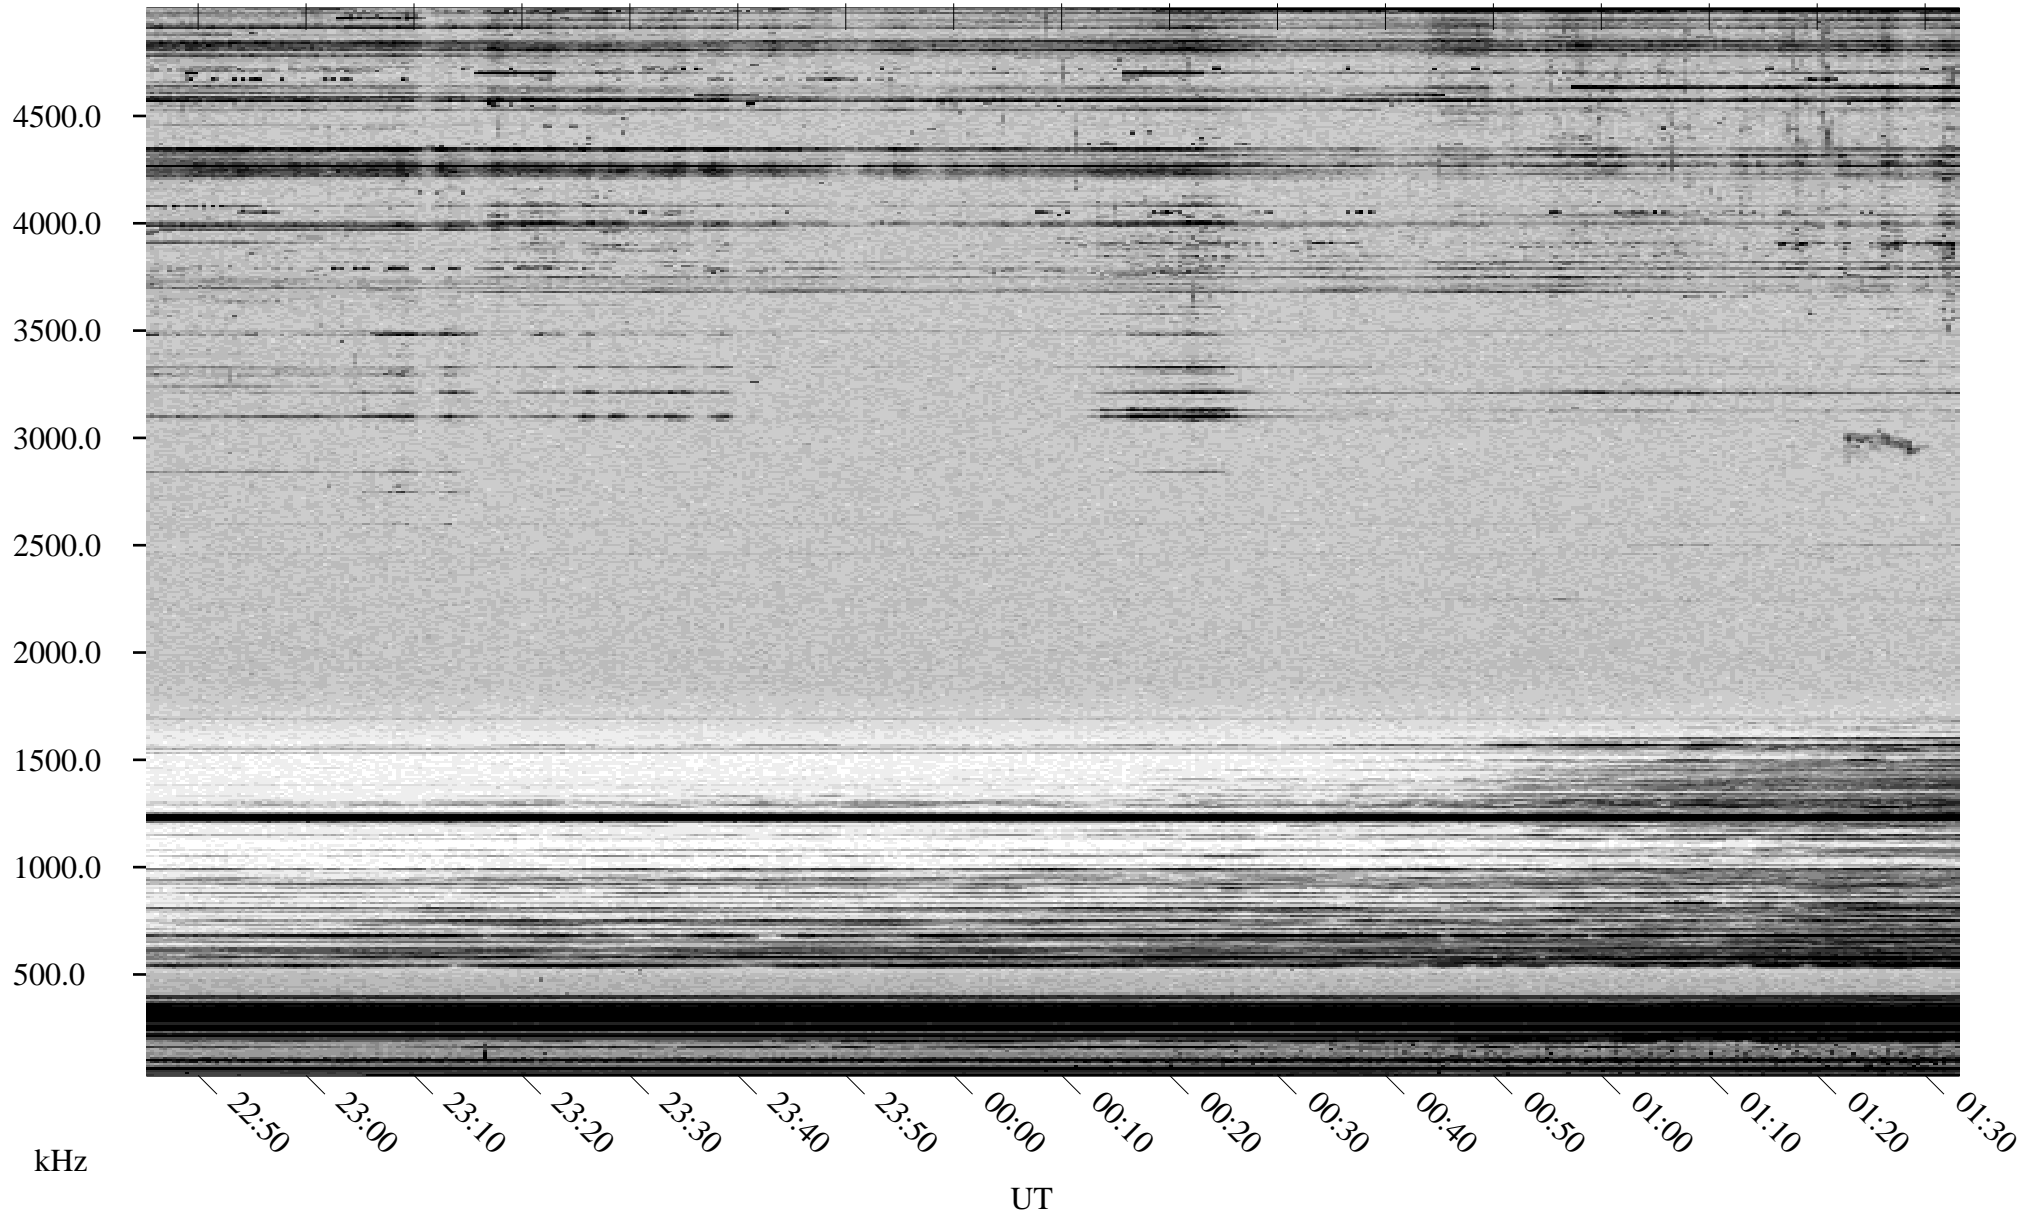

02/24/2000 Churchill, MTB

Linear Scale Black = 161 White = 15

ch000551.r00m max_12

Page 1

02/24/2000 Churchill, MTB

Linear Scale Black = 161 White = 15

ch000551.r00m max_12

Page 2

02/25/2000 Churchill, MTB

Linear Scale Black = 161 White = 15

ch000551.r00m max_12

Page 3

02/25/2000 Churchill, MTB

Linear Scale Black = 161 White = 15

ch000551.r00m max_12

Page 4

02/25/2000 Churchill, MTB

Linear Scale Black = 161 White = 15

ch000551.r00m max_12

Page 5

02/25/2000 Churchill, MTB

Linear Scale Black = 161 White = 15

ch000551.r00m max_12

Page 6

02/25/2000 Churchill, MTB

Linear Scale Black = 161 White = 15

ch000551.r00m max_12

Page 7

02/25/2000 Churchill, MTB

Linear Scale Black = 161 White = 15

ch000551.r00m max_12