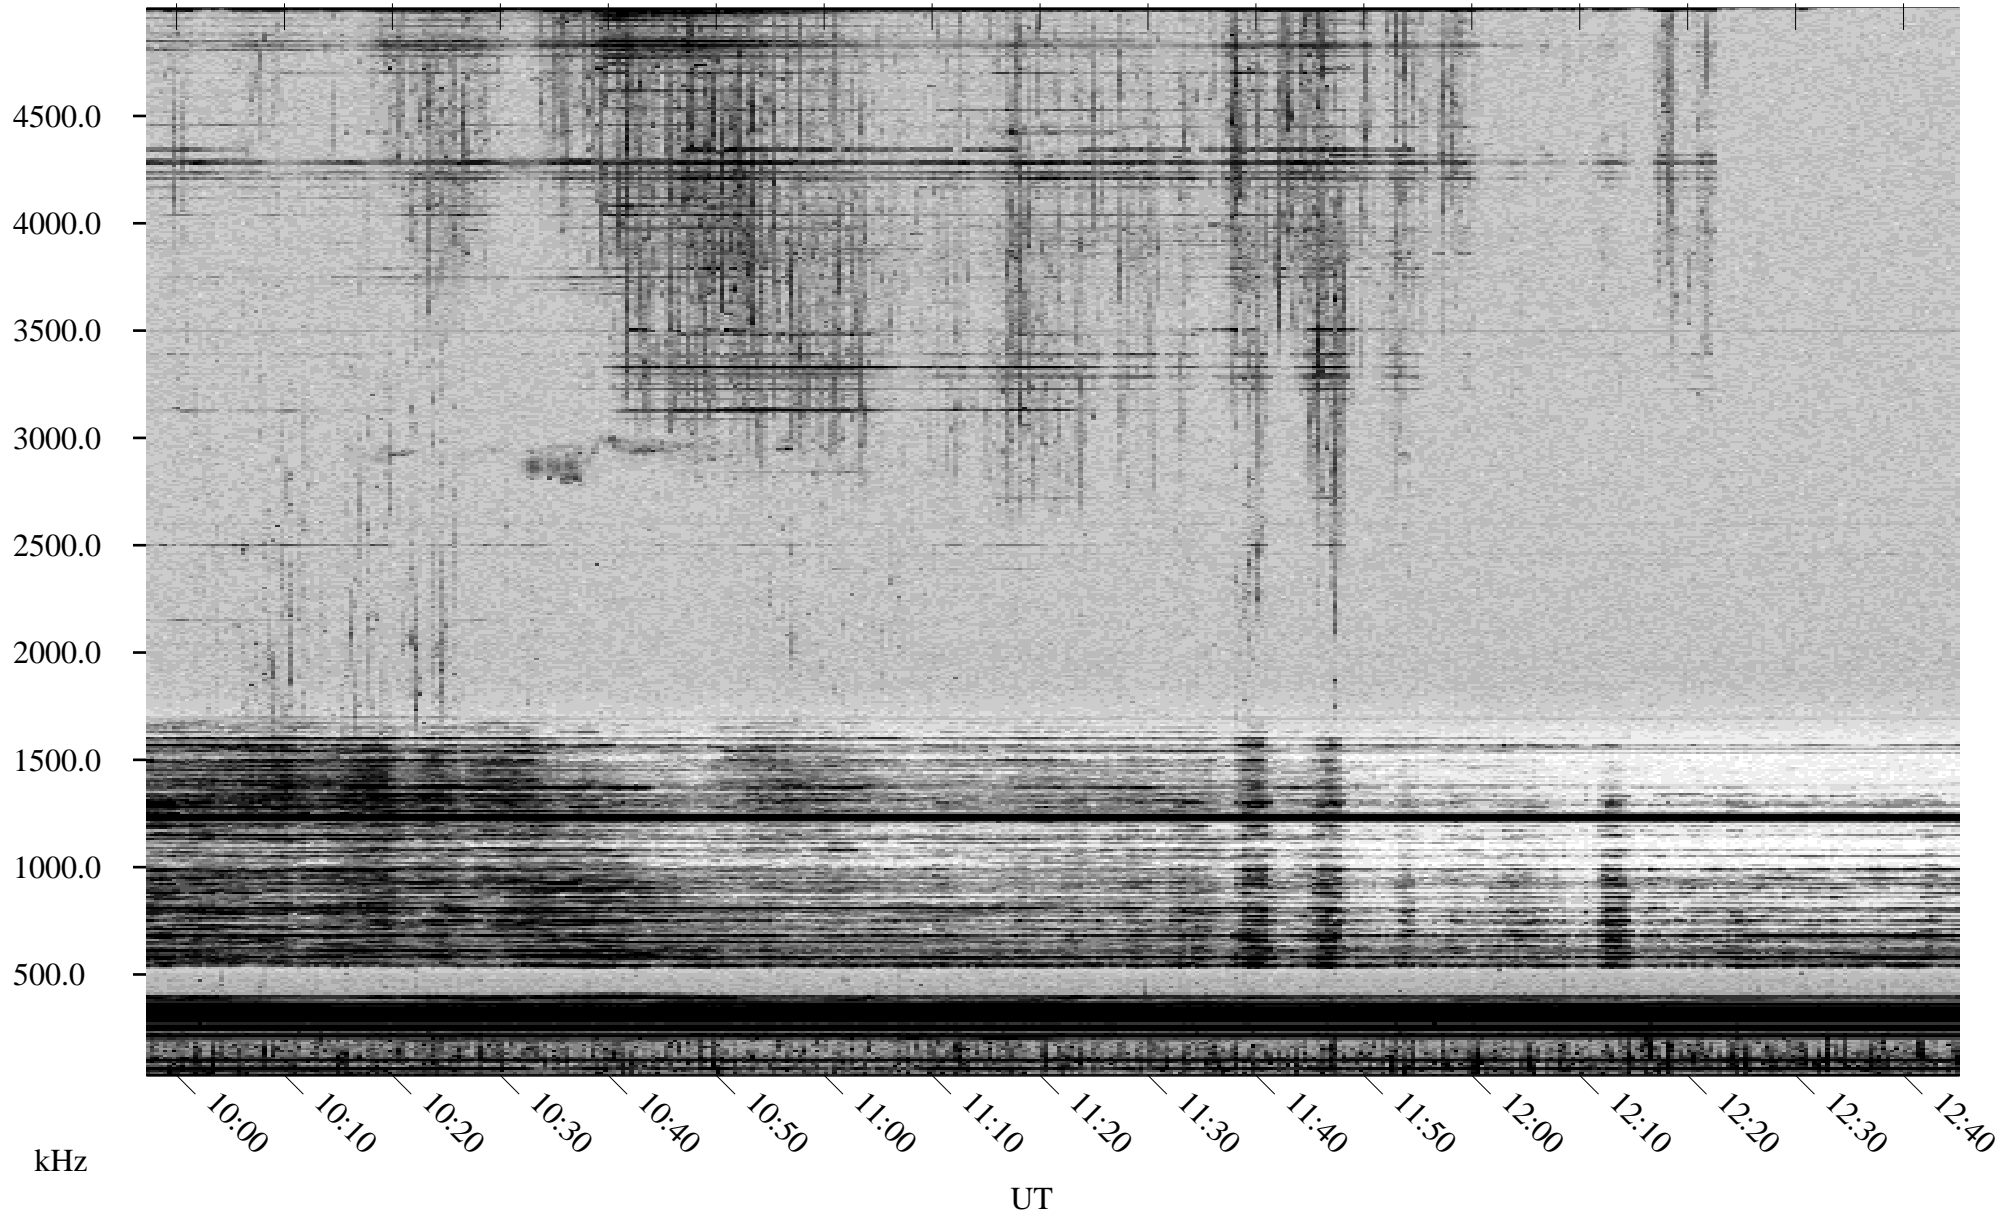

02/24/2000 Churchill, MTB

Linear Scale Black = 161 White = 15

ch000551.r00m max_12

Page 1

02/24/2000 Churchill, MTB

Linear Scale Black = 161 White = 15

ch000551.r00m max_12

Page 2

02/25/2000 Churchill, MTB

Linear Scale Black = 161 White = 15

ch000551.r00m max_12

Page 3

02/25/2000 Churchill, MTB

Linear Scale Black = 161 White = 15

ch000551.r00m max_12

Page 4

02/25/2000 Churchill, MTB

Linear Scale Black = 161 White = 15

ch000551.r00m max_12

Page 5

02/25/2000 Churchill, MTB

Linear Scale Black = 161 White = 15

ch000551.r00m max_12

Page 6

02/25/2000 Churchill, MTB

Linear Scale Black = 161 White = 15

ch000551.r00m max_12

Page 7

02/25/2000 Churchill, MTB

Linear Scale Black = 161 White = 15

ch000551.r00m max_12