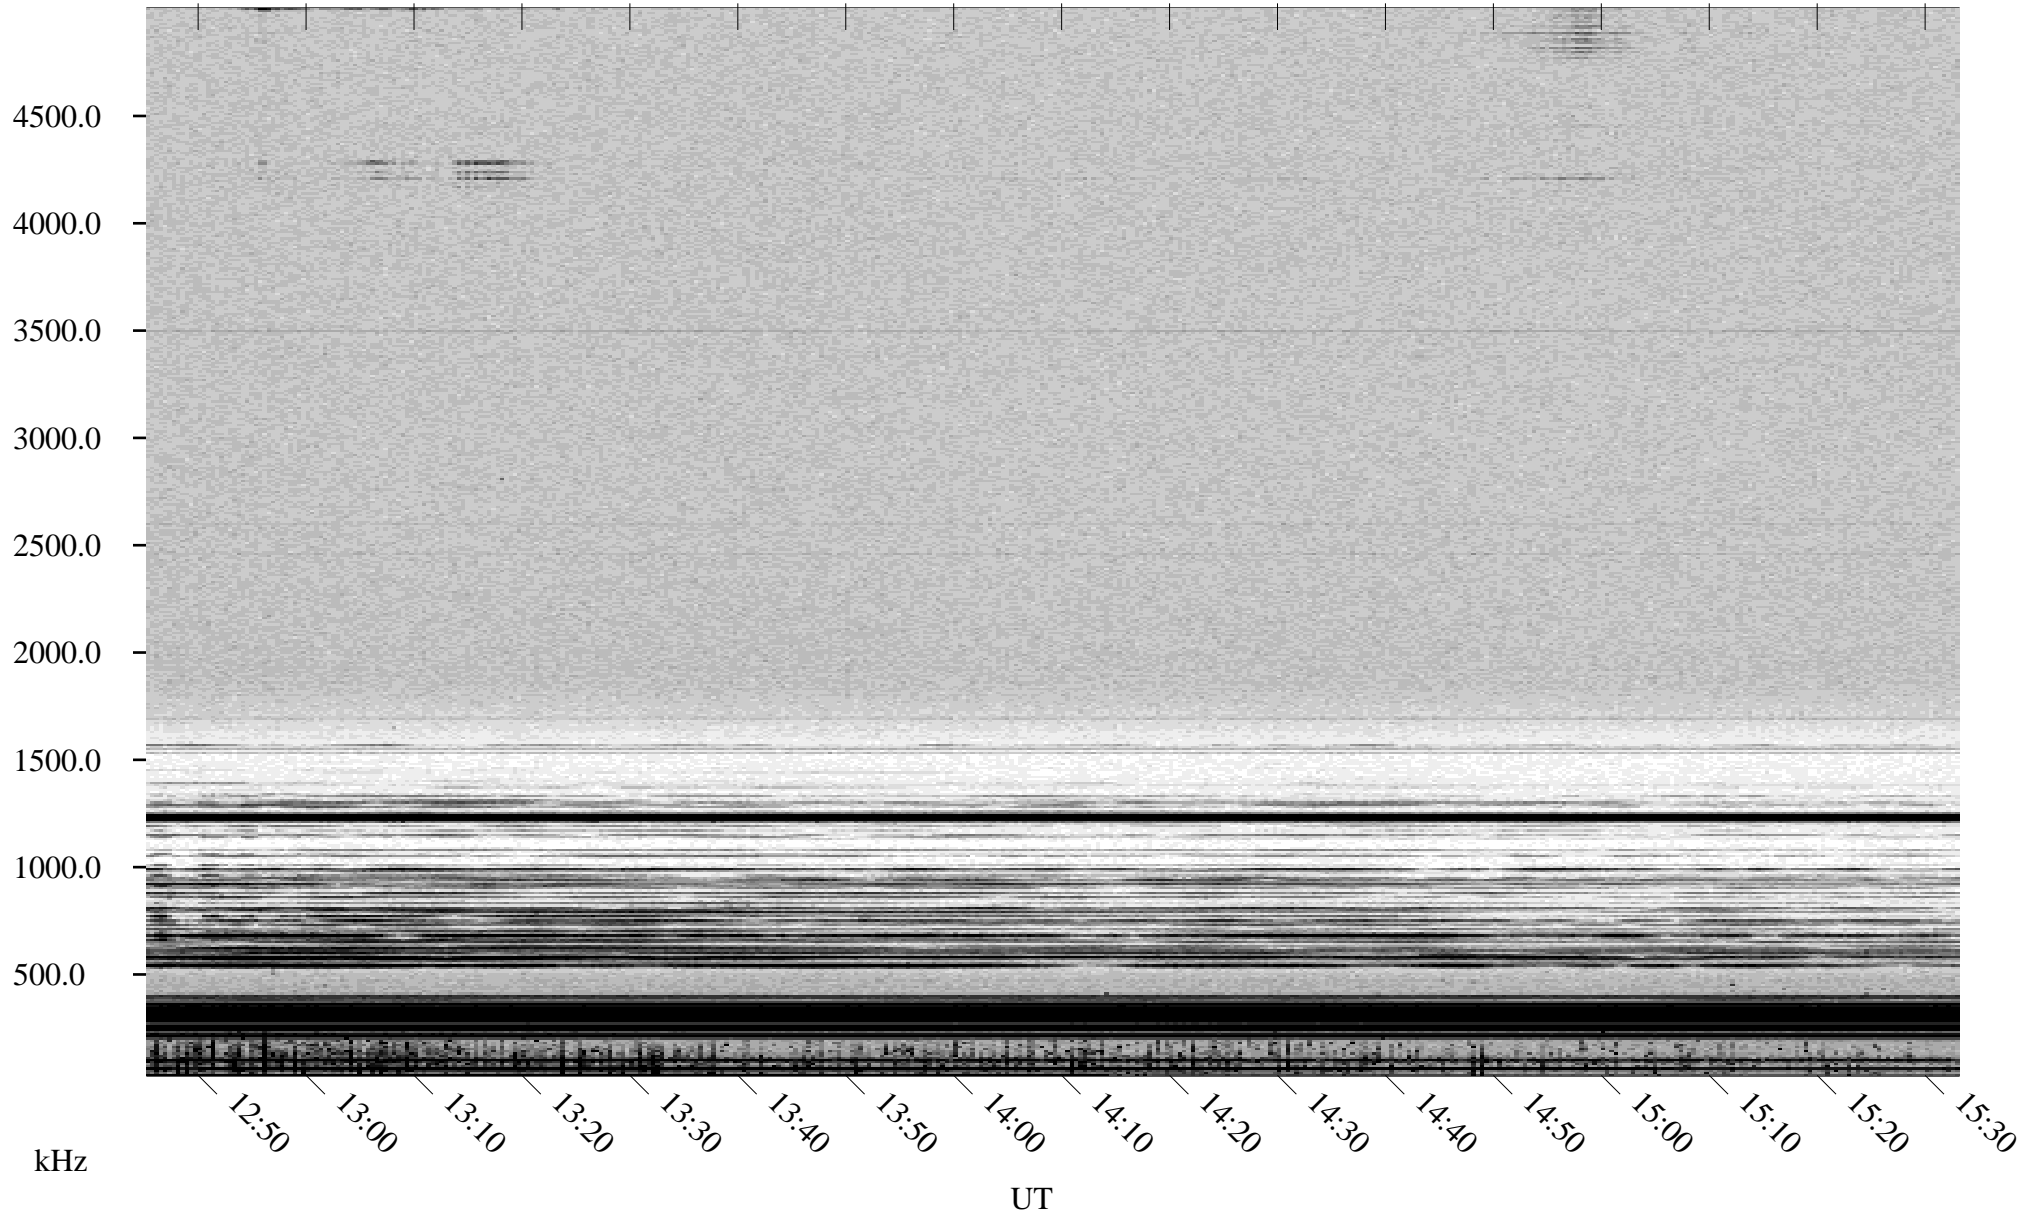

02/24/2000 Churchill, MTB

Linear Scale Black = 161 White = 15

ch000551.r00m max_12

Page 1

02/24/2000 Churchill, MTB

Linear Scale Black = 161 White = 15

ch000551.r00m max_12

Page 2

02/25/2000 Churchill, MTB

Linear Scale Black = 161 White = 15

ch000551.r00m max_12

Page 3

02/25/2000 Churchill, MTB

Linear Scale Black = 161 White = 15

ch000551.r00m max_12

Page 4

02/25/2000 Churchill, MTB

Linear Scale Black = 161 White = 15

ch000551.r00m max_12

Page 5

02/25/2000 Churchill, MTB

Linear Scale Black = 161 White = 15

ch000551.r00m max_12

Page 6

02/25/2000 Churchill, MTB

Linear Scale Black = 161 White = 15

ch000551.r00m max_12

Page 7

02/25/2000 Churchill, MTB

Linear Scale Black = 161 White = 15

ch000551.r00m max_12