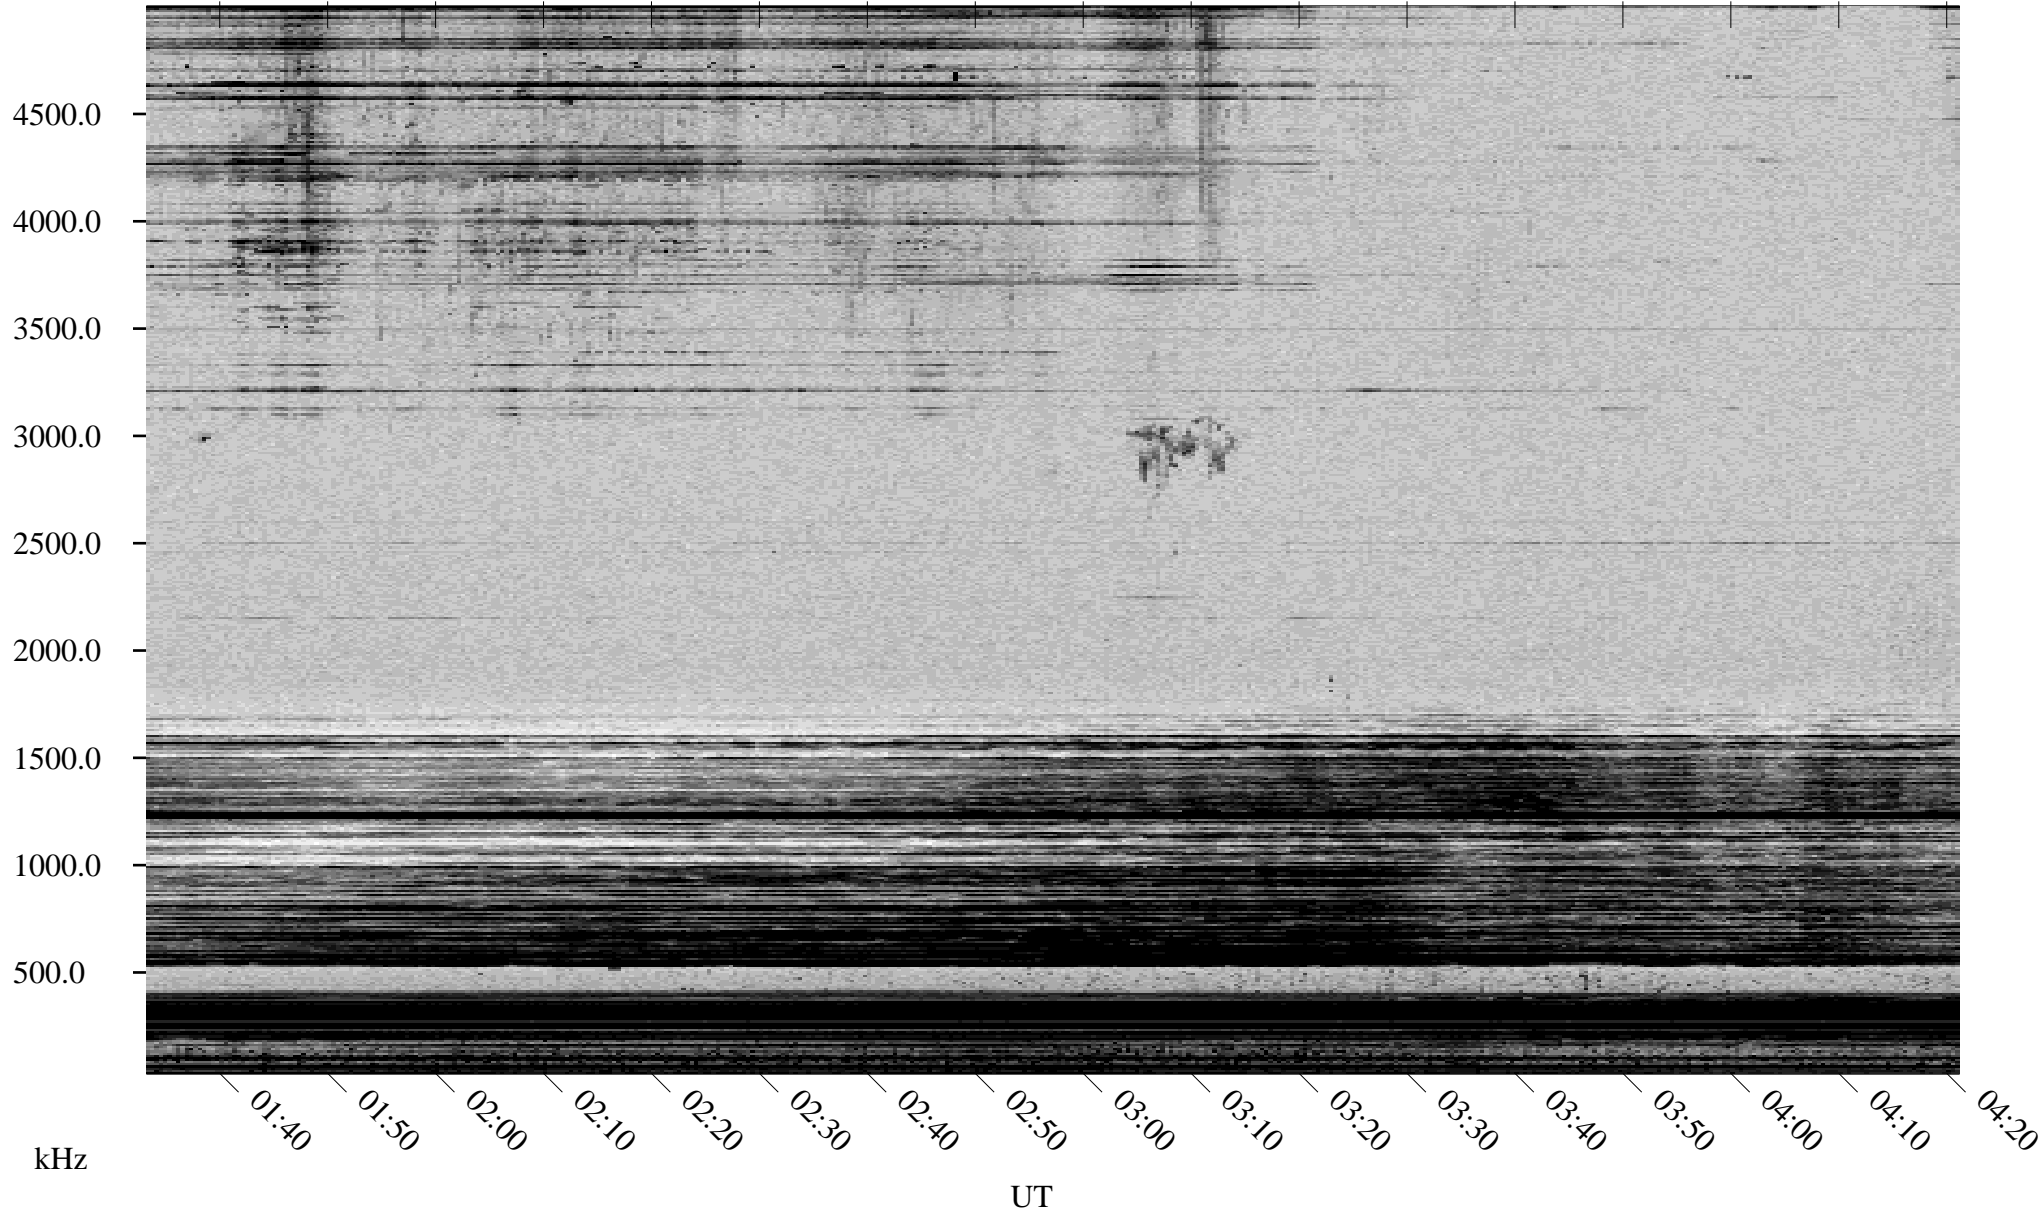

02/24/2000 Churchill, MTB

Linear Scale Black = 161 White = 15

ch000551.r00m max_12

Page 1

02/24/2000 Churchill, MTB

Linear Scale Black = 161 White = 15

ch000551.r00m max_12

Page 2

02/25/2000 Churchill, MTB

Linear Scale Black = 161 White = 15

ch000551.r00m max_12

Page 3

02/25/2000 Churchill, MTB

Linear Scale Black = 161 White = 15

ch000551.r00m max_12

Page 4

02/25/2000 Churchill, MTB

Linear Scale Black = 161 White = 15

ch000551.r00m max_12

Page 5

02/25/2000 Churchill, MTB

Linear Scale Black = 161 White = 15

ch000551.r00m max_12

Page 6

02/25/2000 Churchill, MTB

Linear Scale Black = 161 White = 15

ch000551.r00m max_12

Page 7

02/25/2000 Churchill, MTB

Linear Scale Black = 161 White = 15

ch000551.r00m max_12