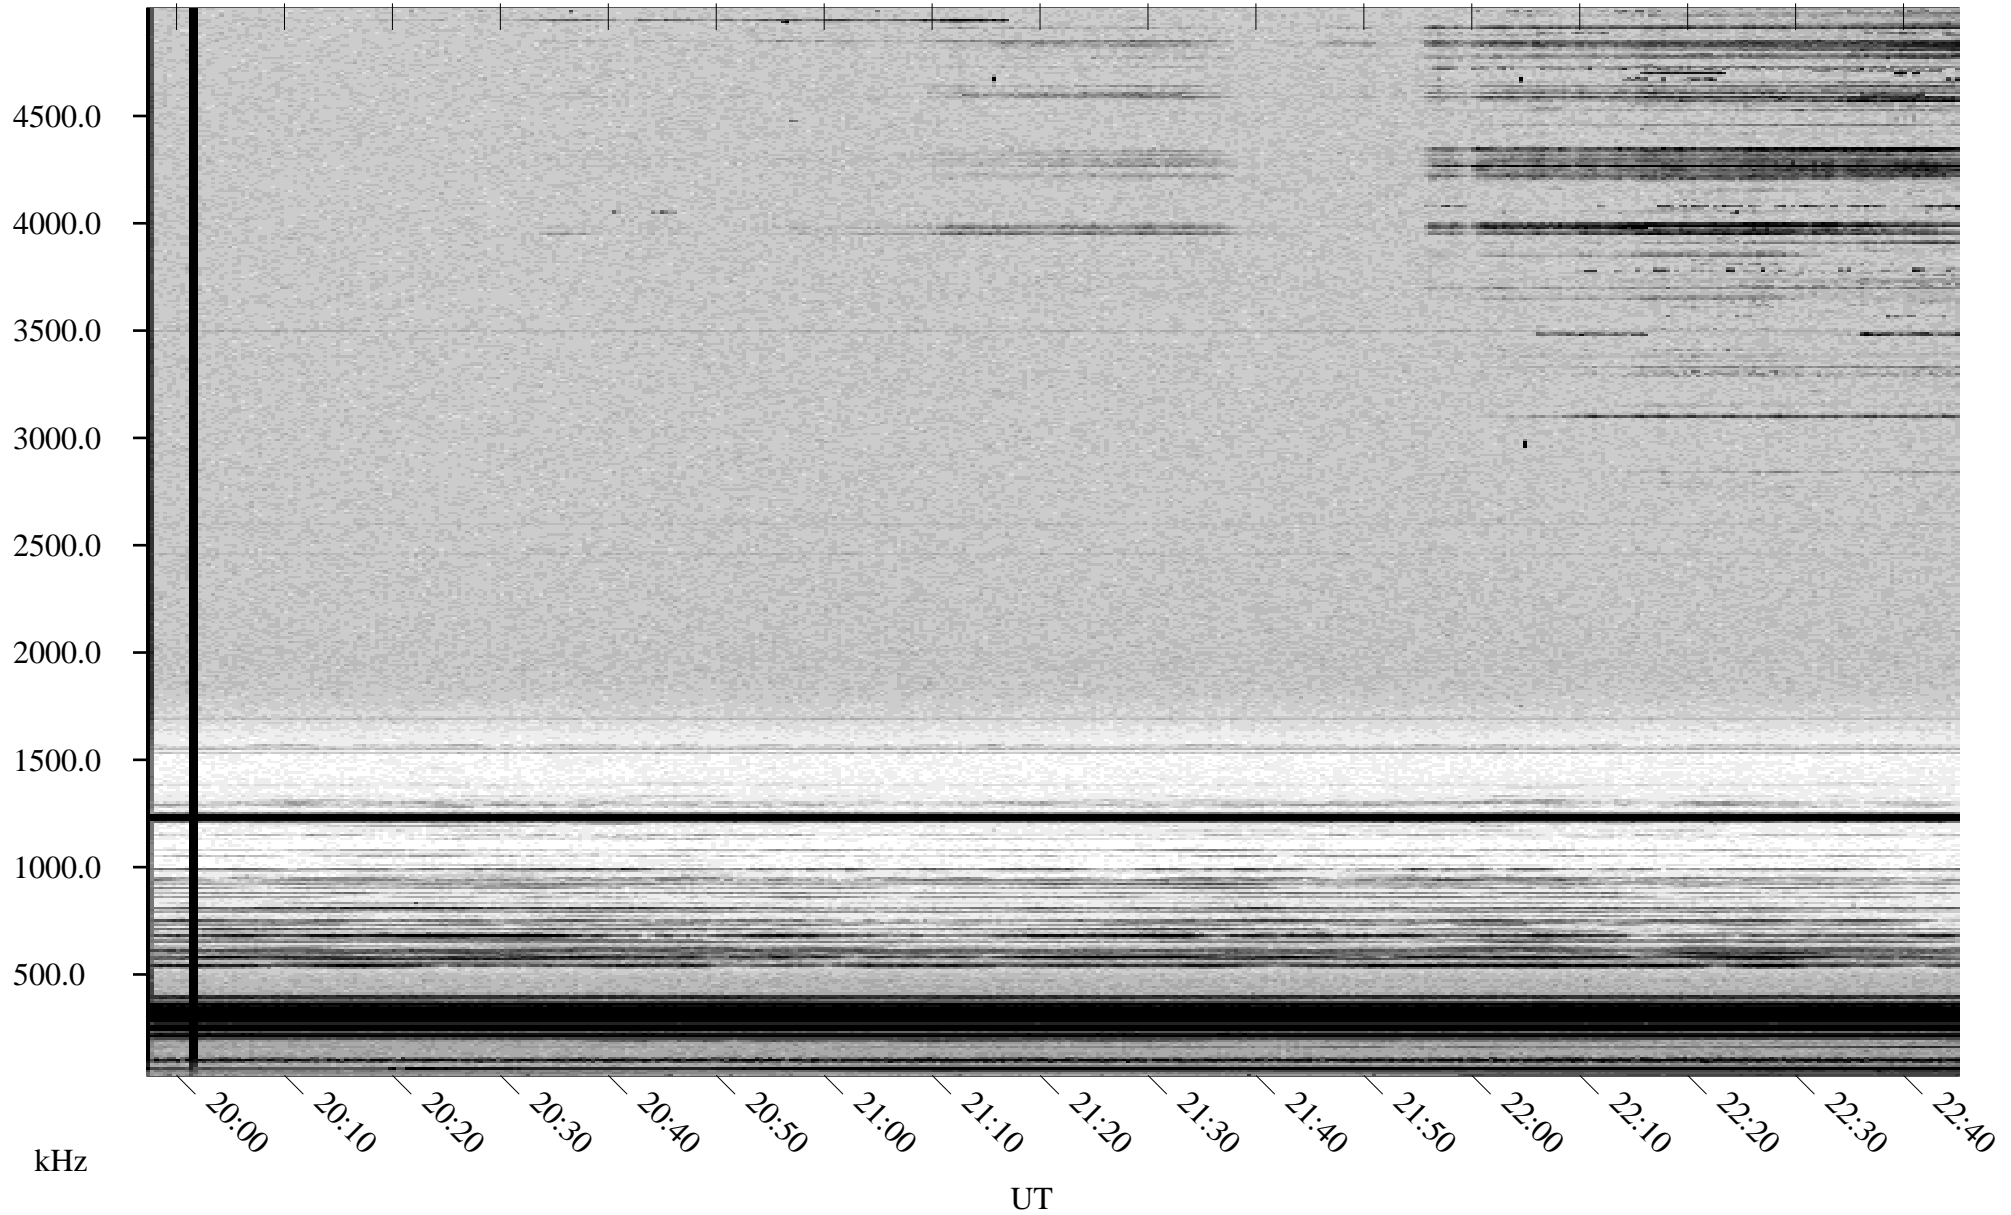

02/24/2000 Churchill, MTB

Linear Scale Black = 161 White = 15

ch000551.r00m max_12

Page 1

02/24/2000 Churchill, MTB

Linear Scale Black = 161 White = 15

ch000551.r00m max_12

Page 2

02/25/2000 Churchill, MTB

Linear Scale Black = 161 White = 15

ch000551.r00m max_12

Page 3

02/25/2000 Churchill, MTB

Linear Scale Black = 161 White = 15

ch000551.r00m max_12

Page 4

02/25/2000 Churchill, MTB

Linear Scale Black = 161 White = 15

ch000551.r00m max_12

Page 5

02/25/2000 Churchill, MTB

Linear Scale Black = 161 White = 15

ch000551.r00m max_12

Page 6

02/25/2000 Churchill, MTB

Linear Scale Black = 161 White = 15

ch000551.r00m max_12

Page 7

02/25/2000 Churchill, MTB

Linear Scale Black = 161 White = 15

ch000551.r00m max_12