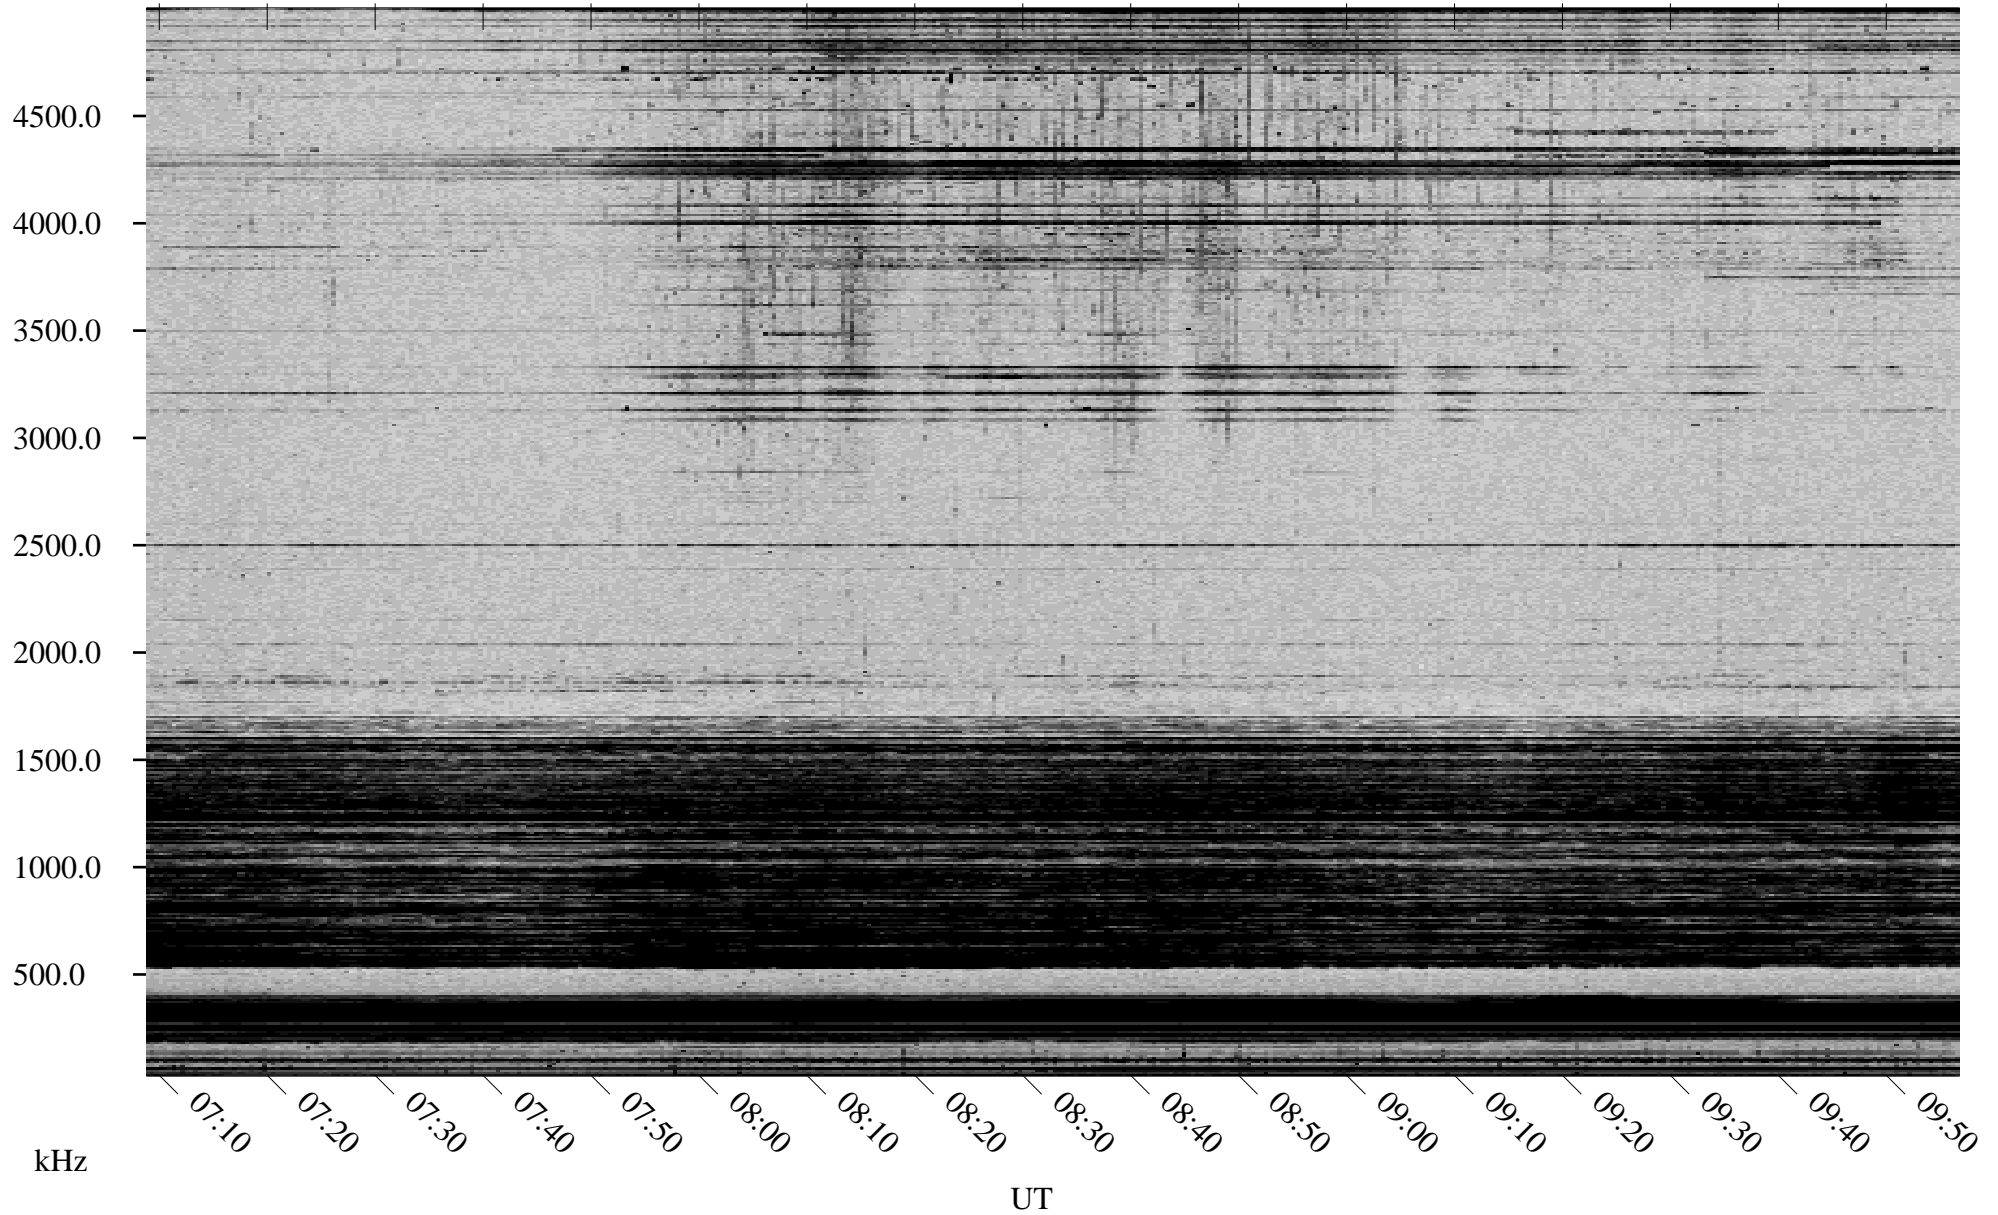

02/26/2000 Churchill, MTB

Linear Scale Black = 161 White = 15

ch00057l.r00m max_12

Page 1

02/26/2000 Churchill, MTB

Linear Scale Black = 161 White = 15

ch00057l.r00m max_12

Page 2

02/27/2000 Churchill, MTB

Linear Scale Black = 161 White = 15

ch000571.r00m max_12

Page 3

02/27/2000 Churchill, MTB

Linear Scale Black = 161 White = 15

ch000571.r00m max_12

Page 4

02/27/2000 Churchill, MTB

Linear Scale Black = 161 White = 15

ch00057l.r00m max_12

Page 5

02/27/2000 Churchill, MTB

Linear Scale Black = 161 White = 15

ch00057l.r00m max_12

Page 6

02/27/2000 Churchill, MTB

Linear Scale Black = 161 White = 15

ch00057l.r00m max_12

Page 7

02/27/2000 Churchill, MTB

Linear Scale Black = 161 White = 15

ch00057l.r00m max_12