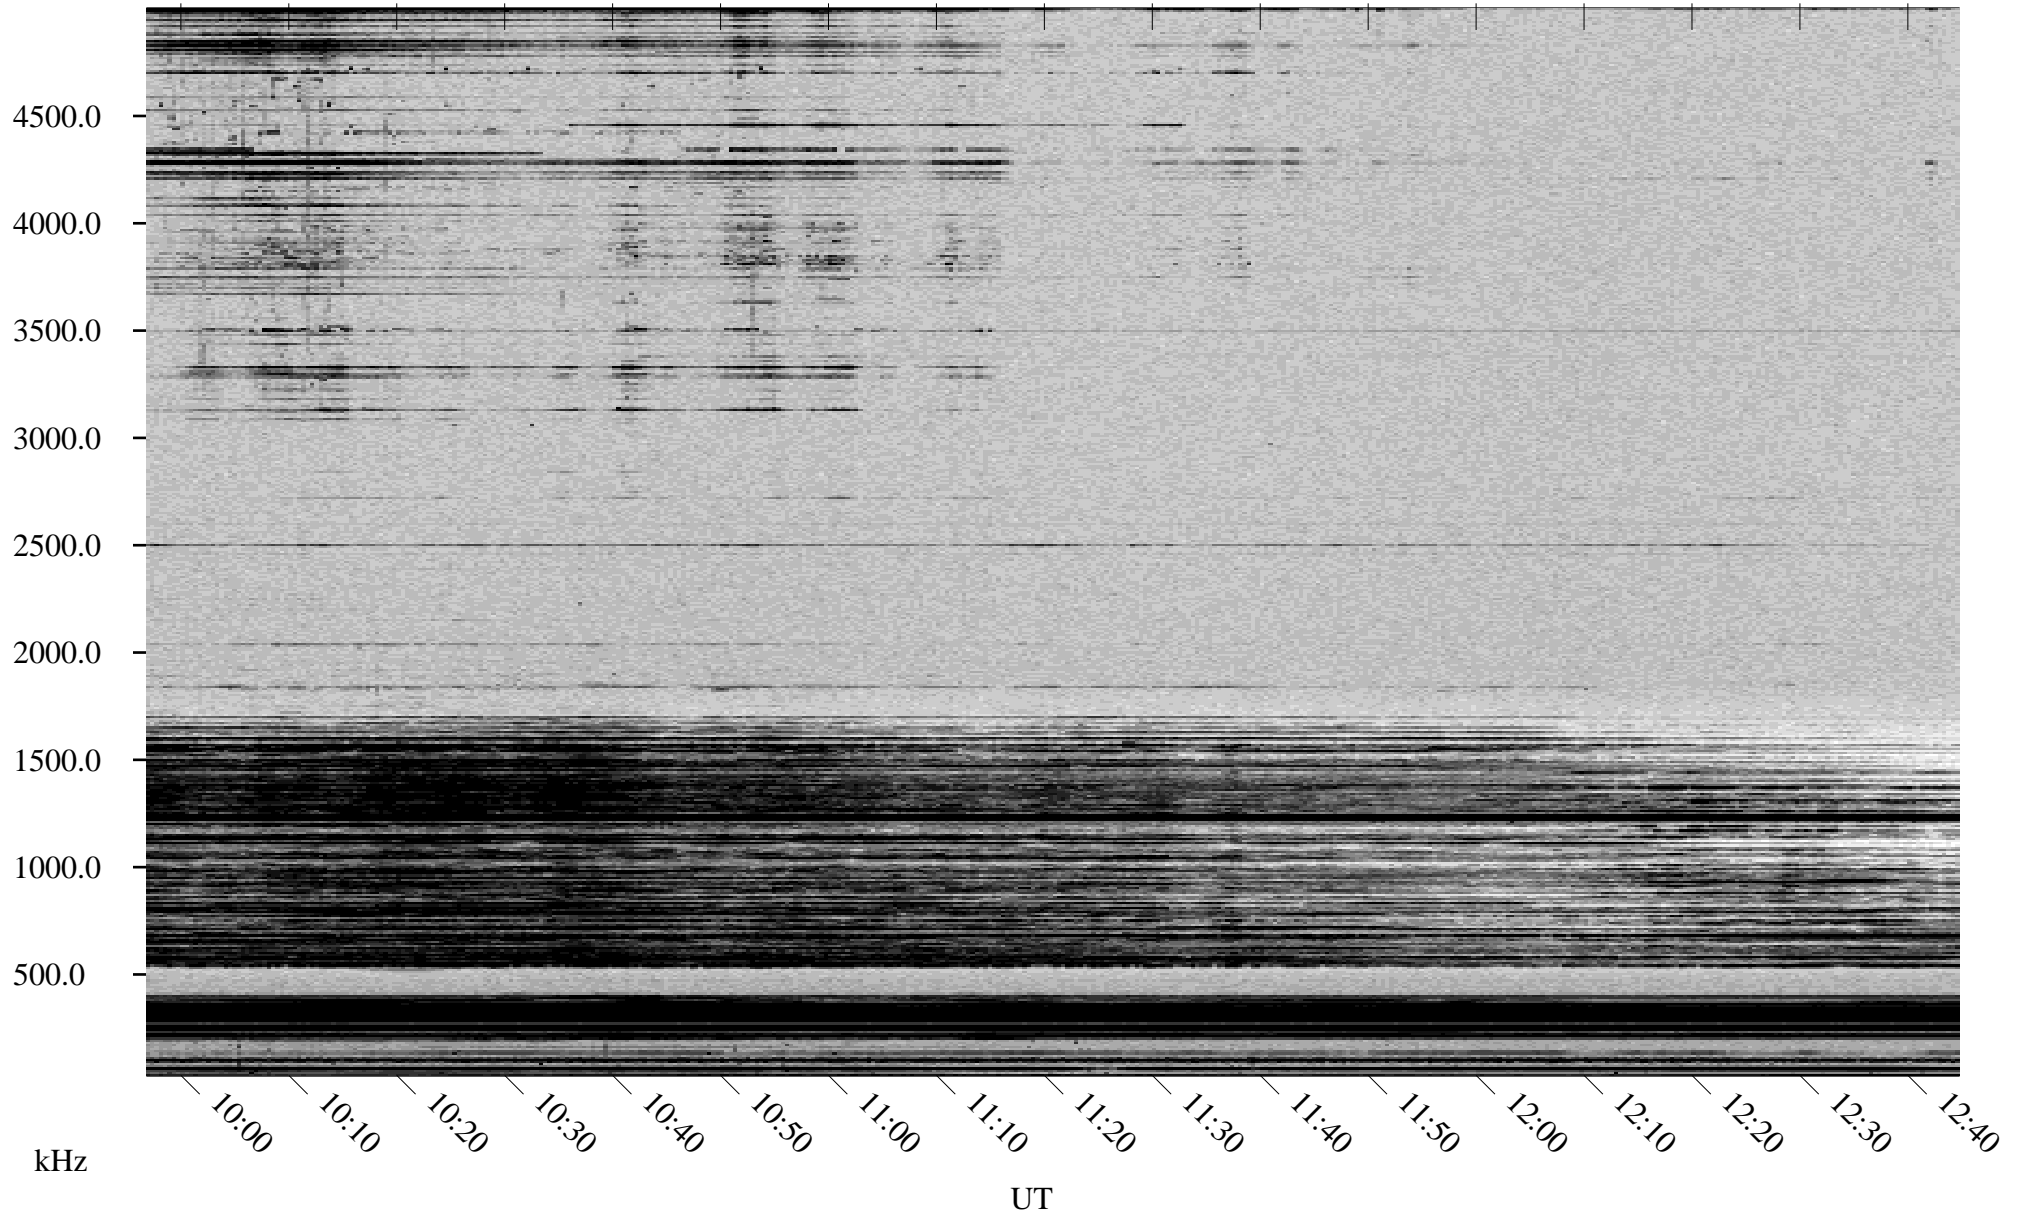

02/26/2000 Churchill, MTB

Linear Scale Black = 161 White = 15

ch00057l.r00m max_12

Page 1

02/26/2000 Churchill, MTB

Linear Scale Black = 161 White = 15

ch00057l.r00m max_12

Page 2

02/27/2000 Churchill, MTB

Linear Scale Black = 161 White = 15

ch000571.r00m max_12

Page 3

02/27/2000 Churchill, MTB

Linear Scale Black = 161 White = 15

ch000571.r00m max_12

Page 4

02/27/2000 Churchill, MTB

Linear Scale Black = 161 White = 15

ch00057l.r00m max_12

Page 5

02/27/2000 Churchill, MTB

Linear Scale Black = 161 White = 15

ch00057l.r00m max_12

Page 6

02/27/2000 Churchill, MTB

Linear Scale Black = 161 White = 15

ch00057l.r00m max_12

Page 7

02/27/2000 Churchill, MTB

Linear Scale Black = 161 White = 15

ch00057l.r00m max_12