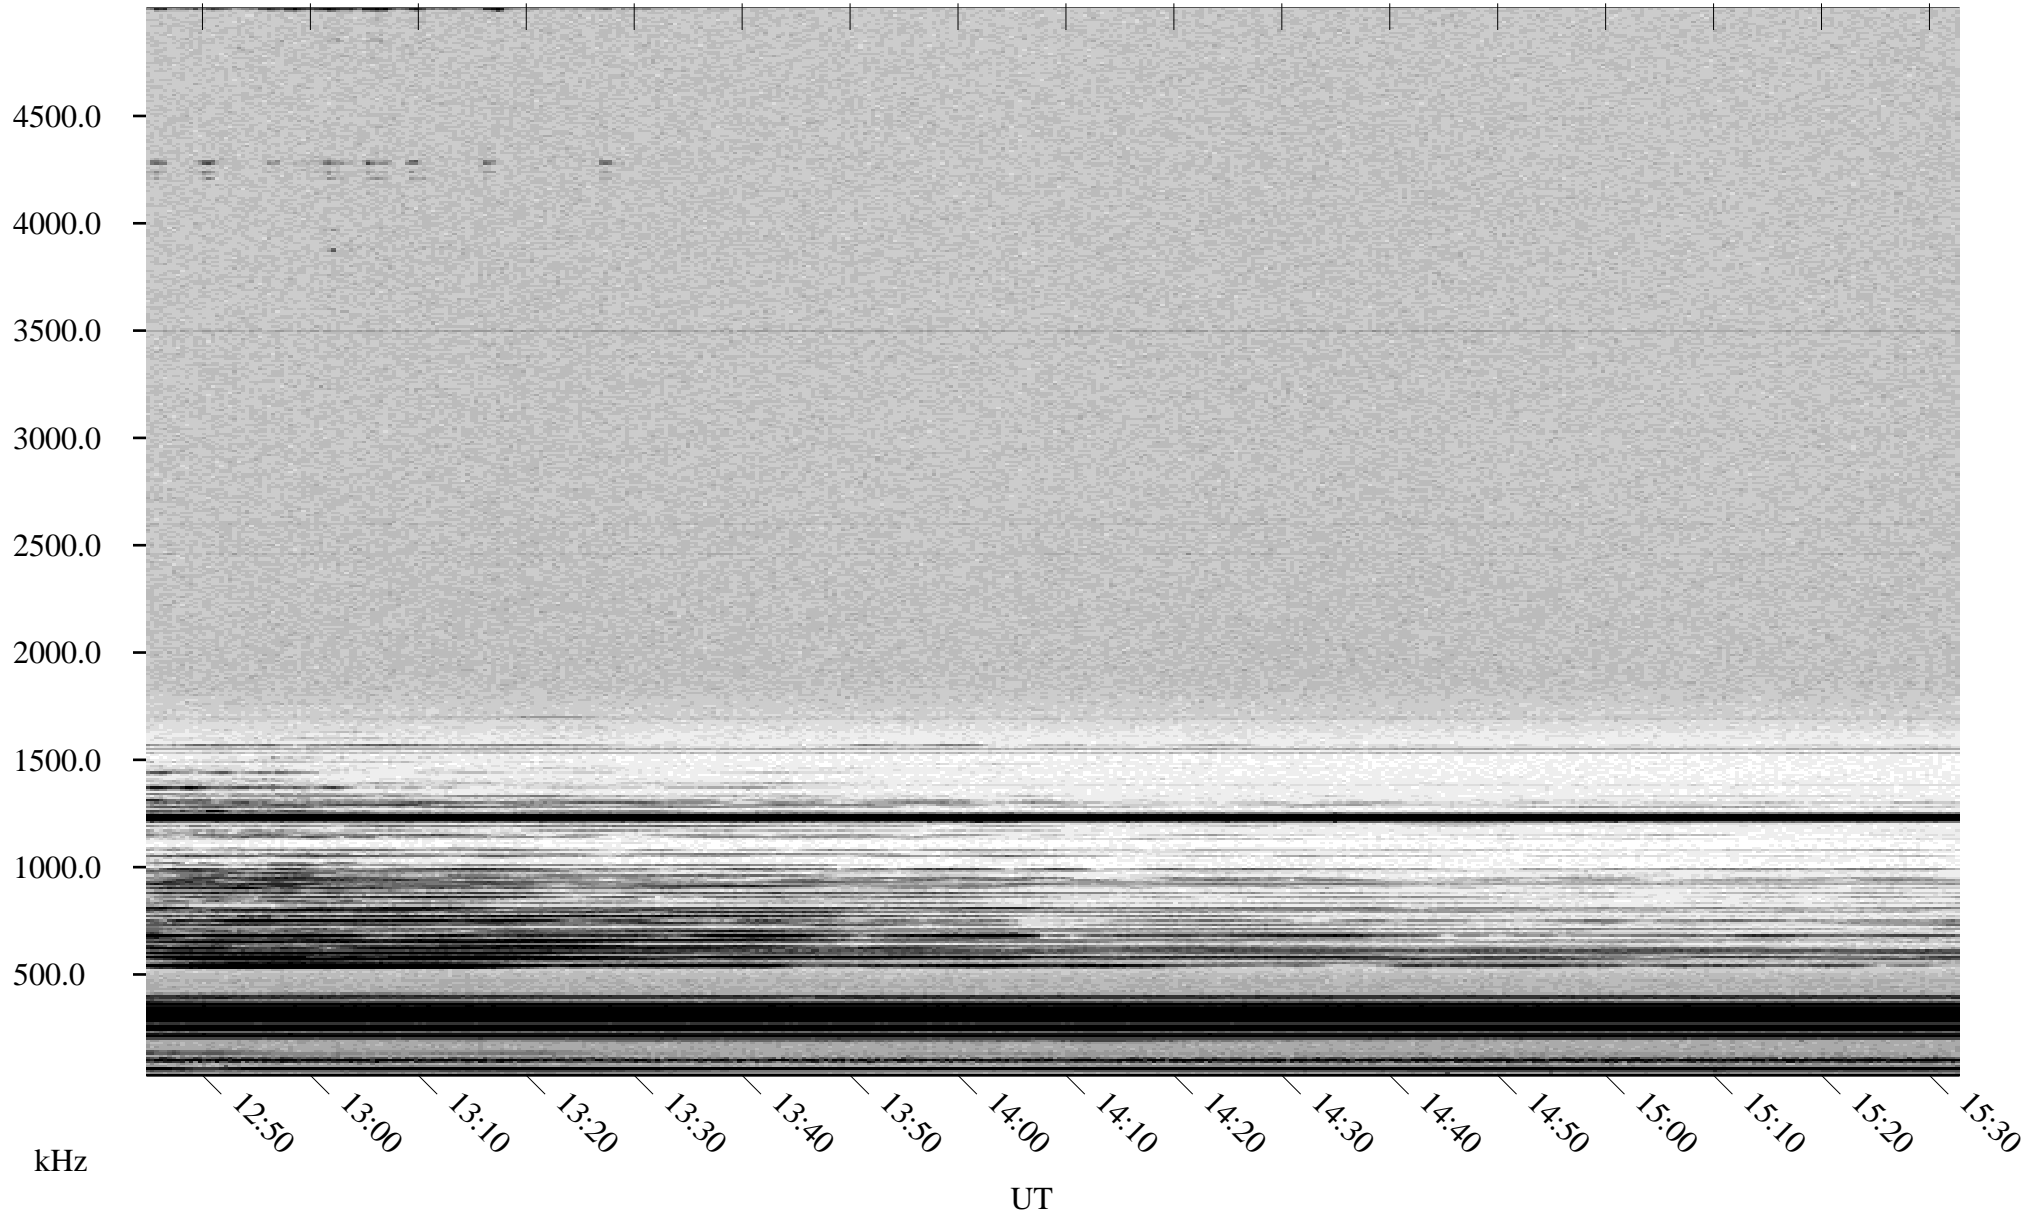

02/26/2000 Churchill, MTB

Linear Scale Black = 161 White = 15

ch00057l.r00m max_12

Page 1

02/26/2000 Churchill, MTB

Linear Scale Black = 161 White = 15

ch00057l.r00m max_12

Page 2

02/27/2000 Churchill, MTB

Linear Scale Black = 161 White = 15

ch000571.r00m max_12

Page 3

02/27/2000 Churchill, MTB

Linear Scale Black = 161 White = 15

ch000571.r00m max_12

Page 4

02/27/2000 Churchill, MTB

Linear Scale Black = 161 White = 15

ch00057l.r00m max_12

Page 5

02/27/2000 Churchill, MTB

Linear Scale Black = 161 White = 15

ch00057l.r00m max_12

Page 6

02/27/2000 Churchill, MTB

Linear Scale Black = 161 White = 15

ch00057l.r00m max_12

Page 7

02/27/2000 Churchill, MTB

Linear Scale Black = 161 White = 15

ch00057l.r00m max_12