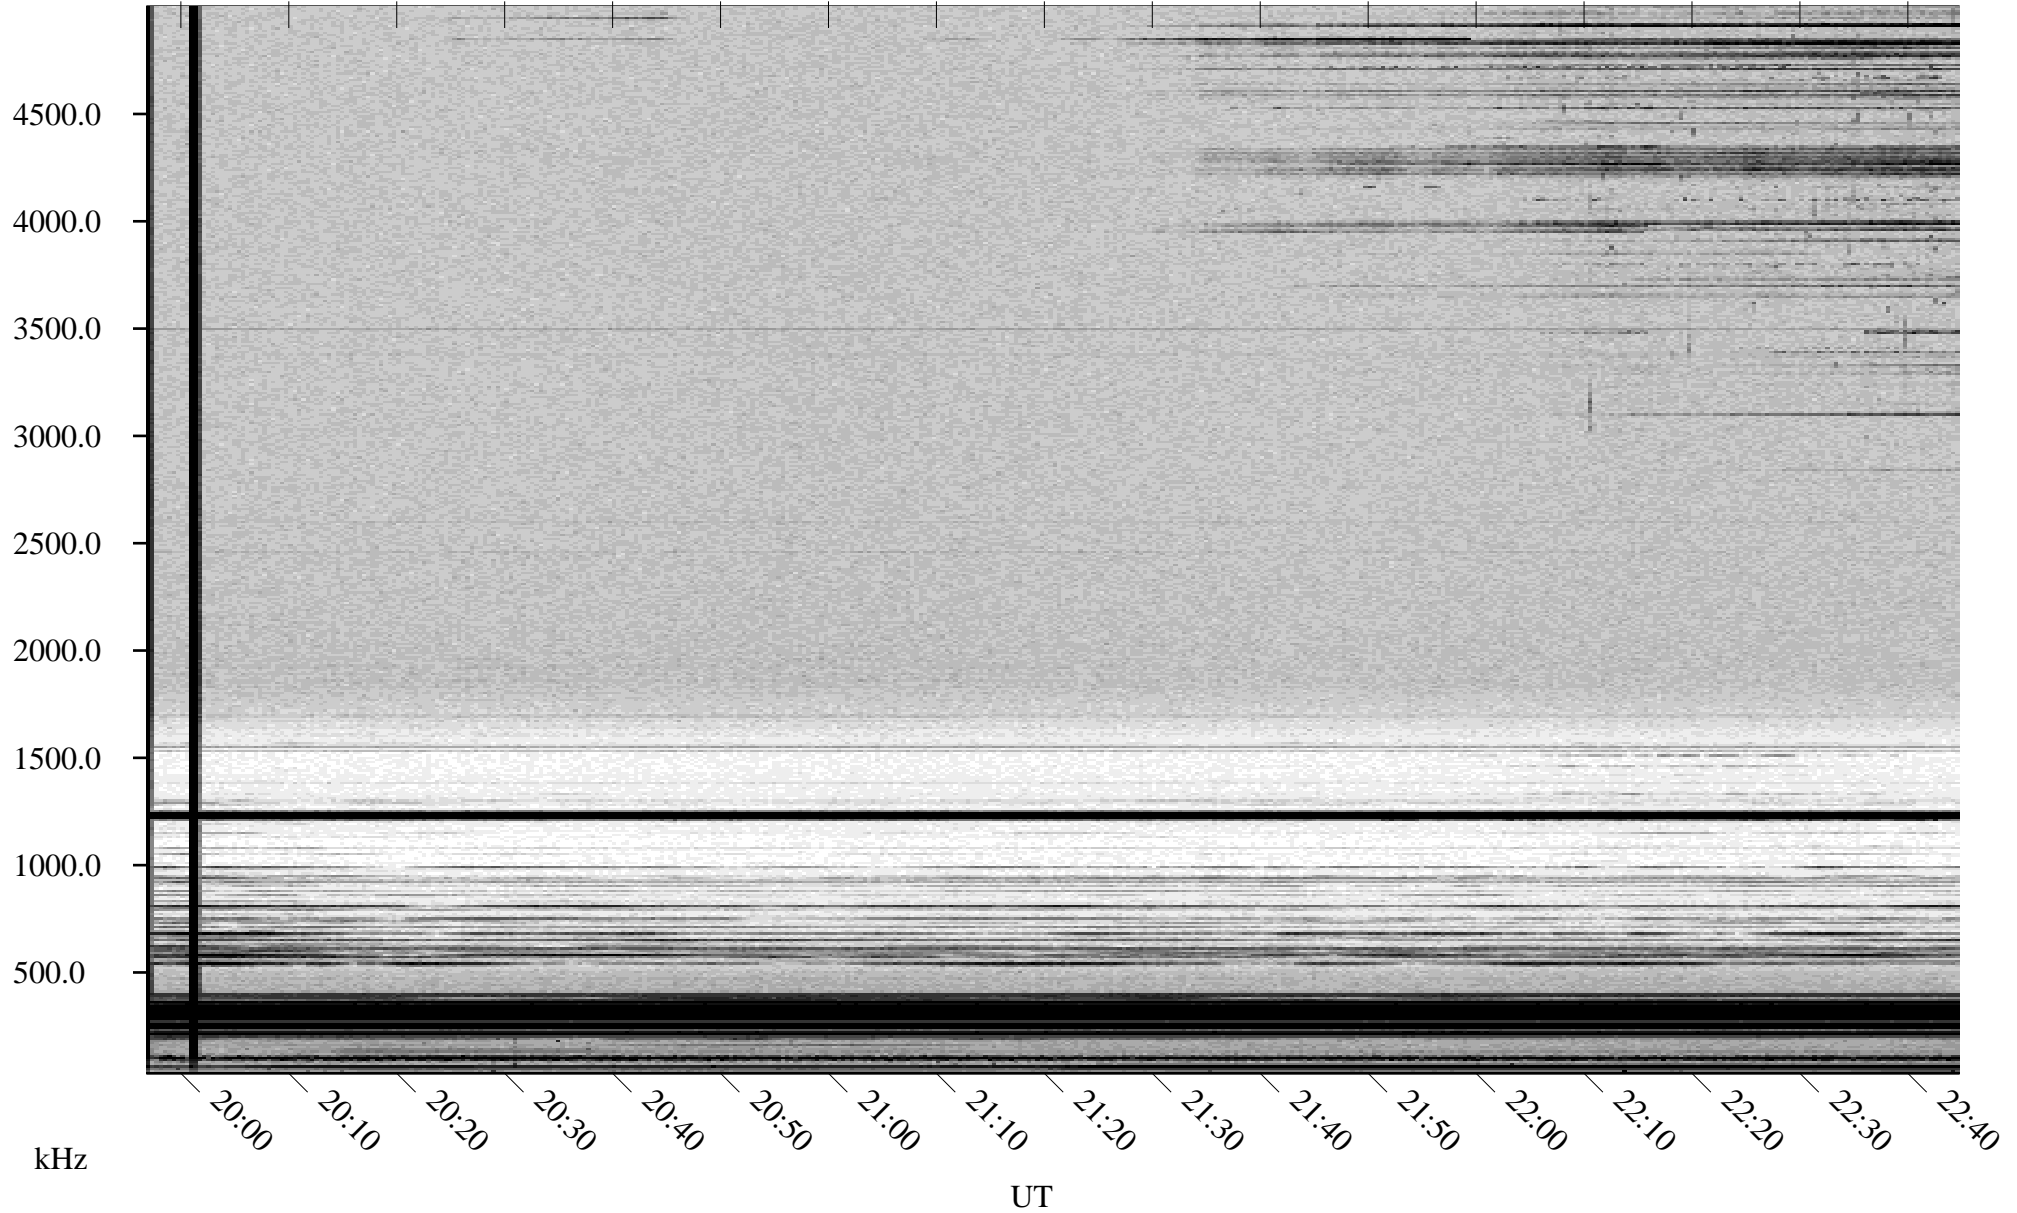

02/26/2000 Churchill, MTB

Linear Scale Black = 161 White = 15

ch00057l.r00m max_12

Page 1

02/26/2000 Churchill, MTB

Linear Scale Black = 161 White = 15

ch00057l.r00m max_12

Page 2

02/27/2000 Churchill, MTB

Linear Scale Black = 161 White = 15

ch000571.r00m max_12

Page 3

02/27/2000 Churchill, MTB

Linear Scale Black = 161 White = 15

ch000571.r00m max_12

Page 4

02/27/2000 Churchill, MTB

Linear Scale Black = 161 White = 15

ch00057l.r00m max_12

Page 5

02/27/2000 Churchill, MTB

Linear Scale Black = 161 White = 15

ch00057l.r00m max_12

Page 6

02/27/2000 Churchill, MTB

Linear Scale Black = 161 White = 15

ch00057l.r00m max_12

Page 7

02/27/2000 Churchill, MTB

Linear Scale Black = 161 White = 15

ch00057l.r00m max_12