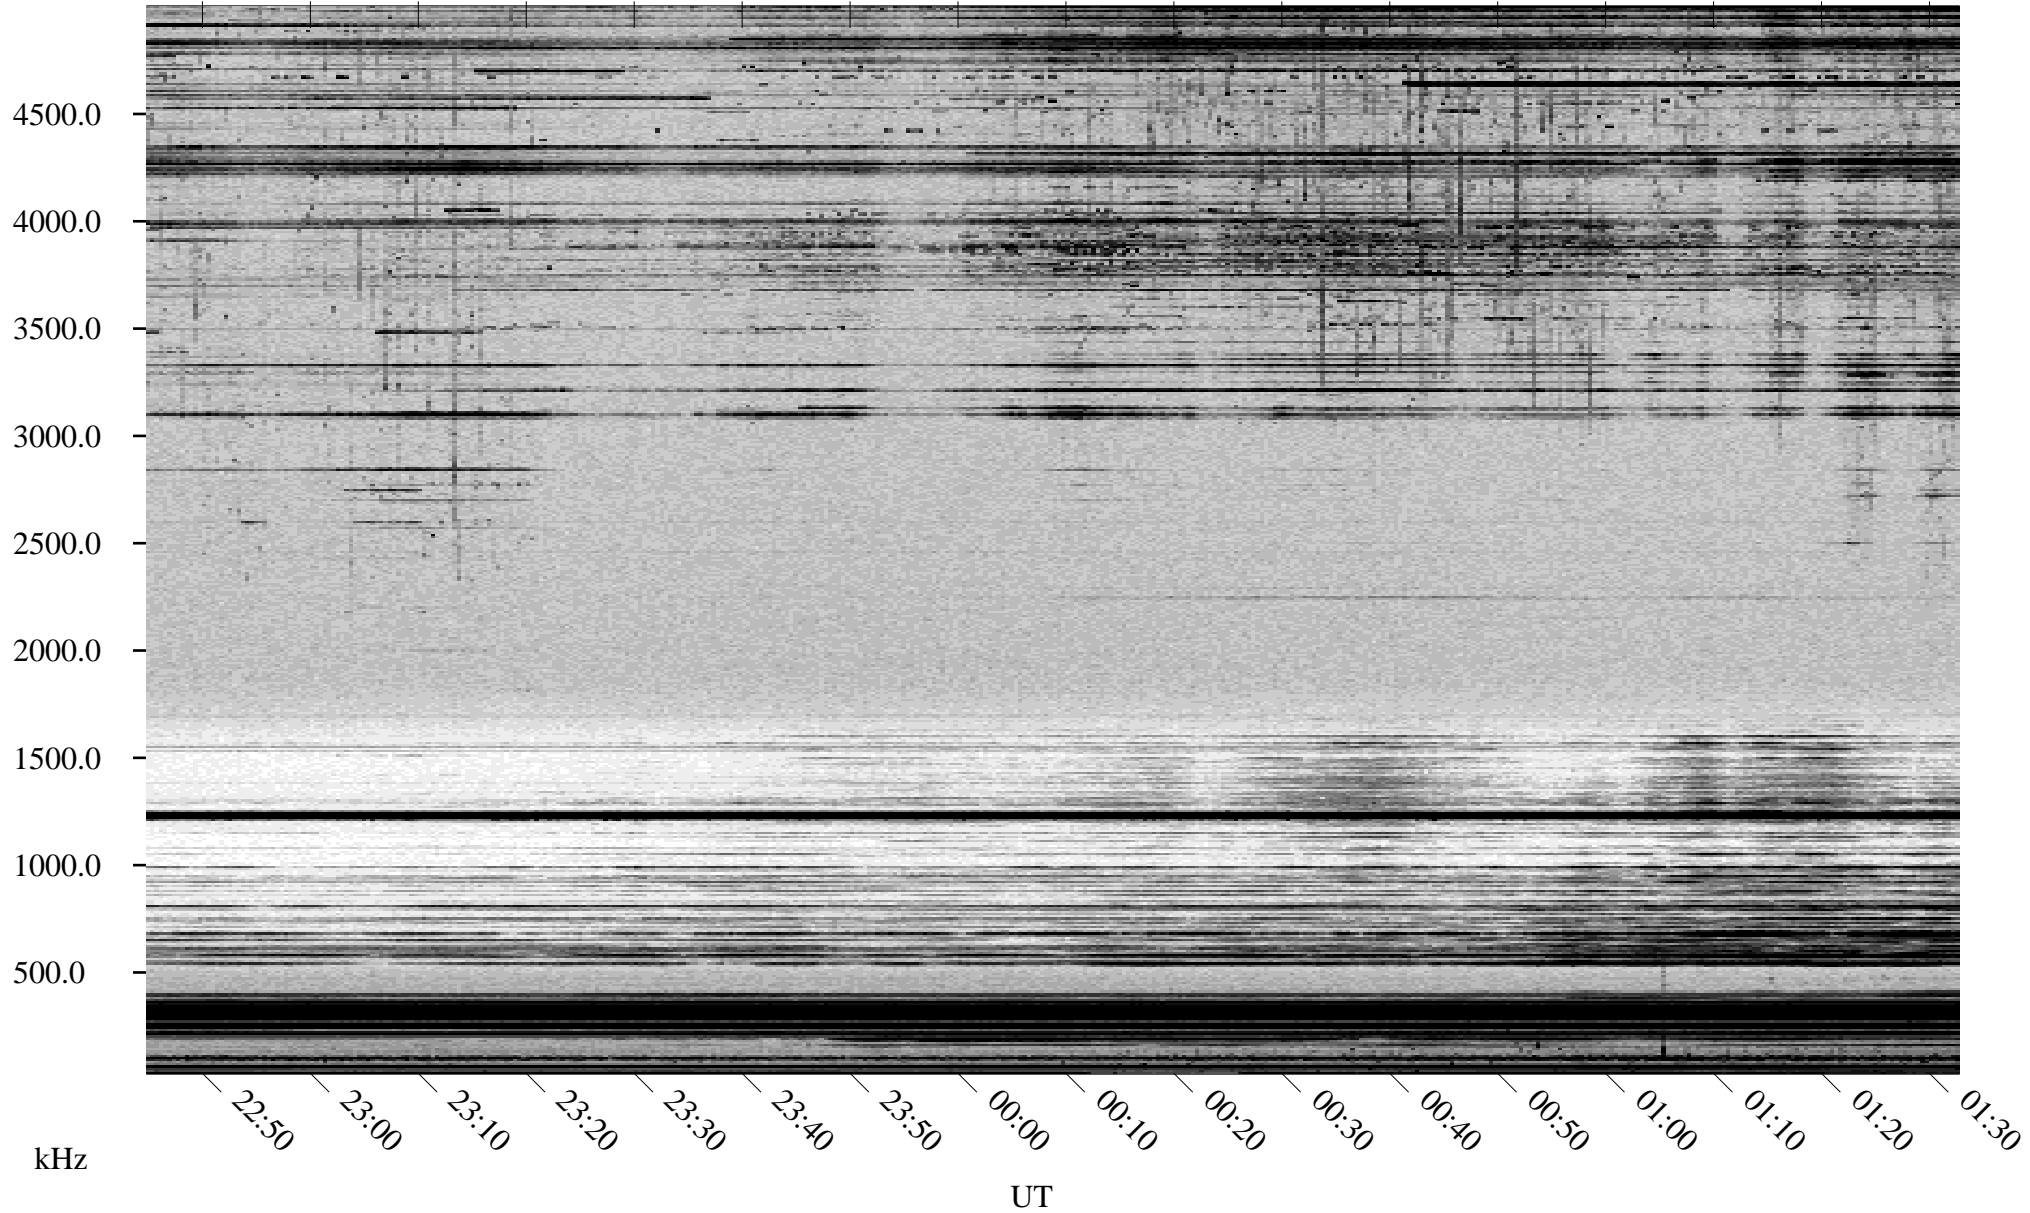

02/26/2000 Churchill, MTB

Linear Scale Black = 161 White = 15

ch00057l.r00m max_12

Page 1

02/26/2000 Churchill, MTB

Linear Scale Black = 161 White = 15

ch00057l.r00m max_12

Page 2

02/27/2000 Churchill, MTB

Linear Scale Black = 161 White = 15

ch000571.r00m max_12

Page 3

02/27/2000 Churchill, MTB

Linear Scale Black = 161 White = 15

ch000571.r00m max_12

Page 4

02/27/2000 Churchill, MTB

Linear Scale Black = 161 White = 15

ch00057l.r00m max_12

Page 5

02/27/2000 Churchill, MTB

Linear Scale Black = 161 White = 15

ch00057l.r00m max_12

Page 6

02/27/2000 Churchill, MTB

Linear Scale Black = 161 White = 15

ch00057l.r00m max_12

Page 7

02/27/2000 Churchill, MTB

Linear Scale Black = 161 White = 15

ch00057l.r00m max_12