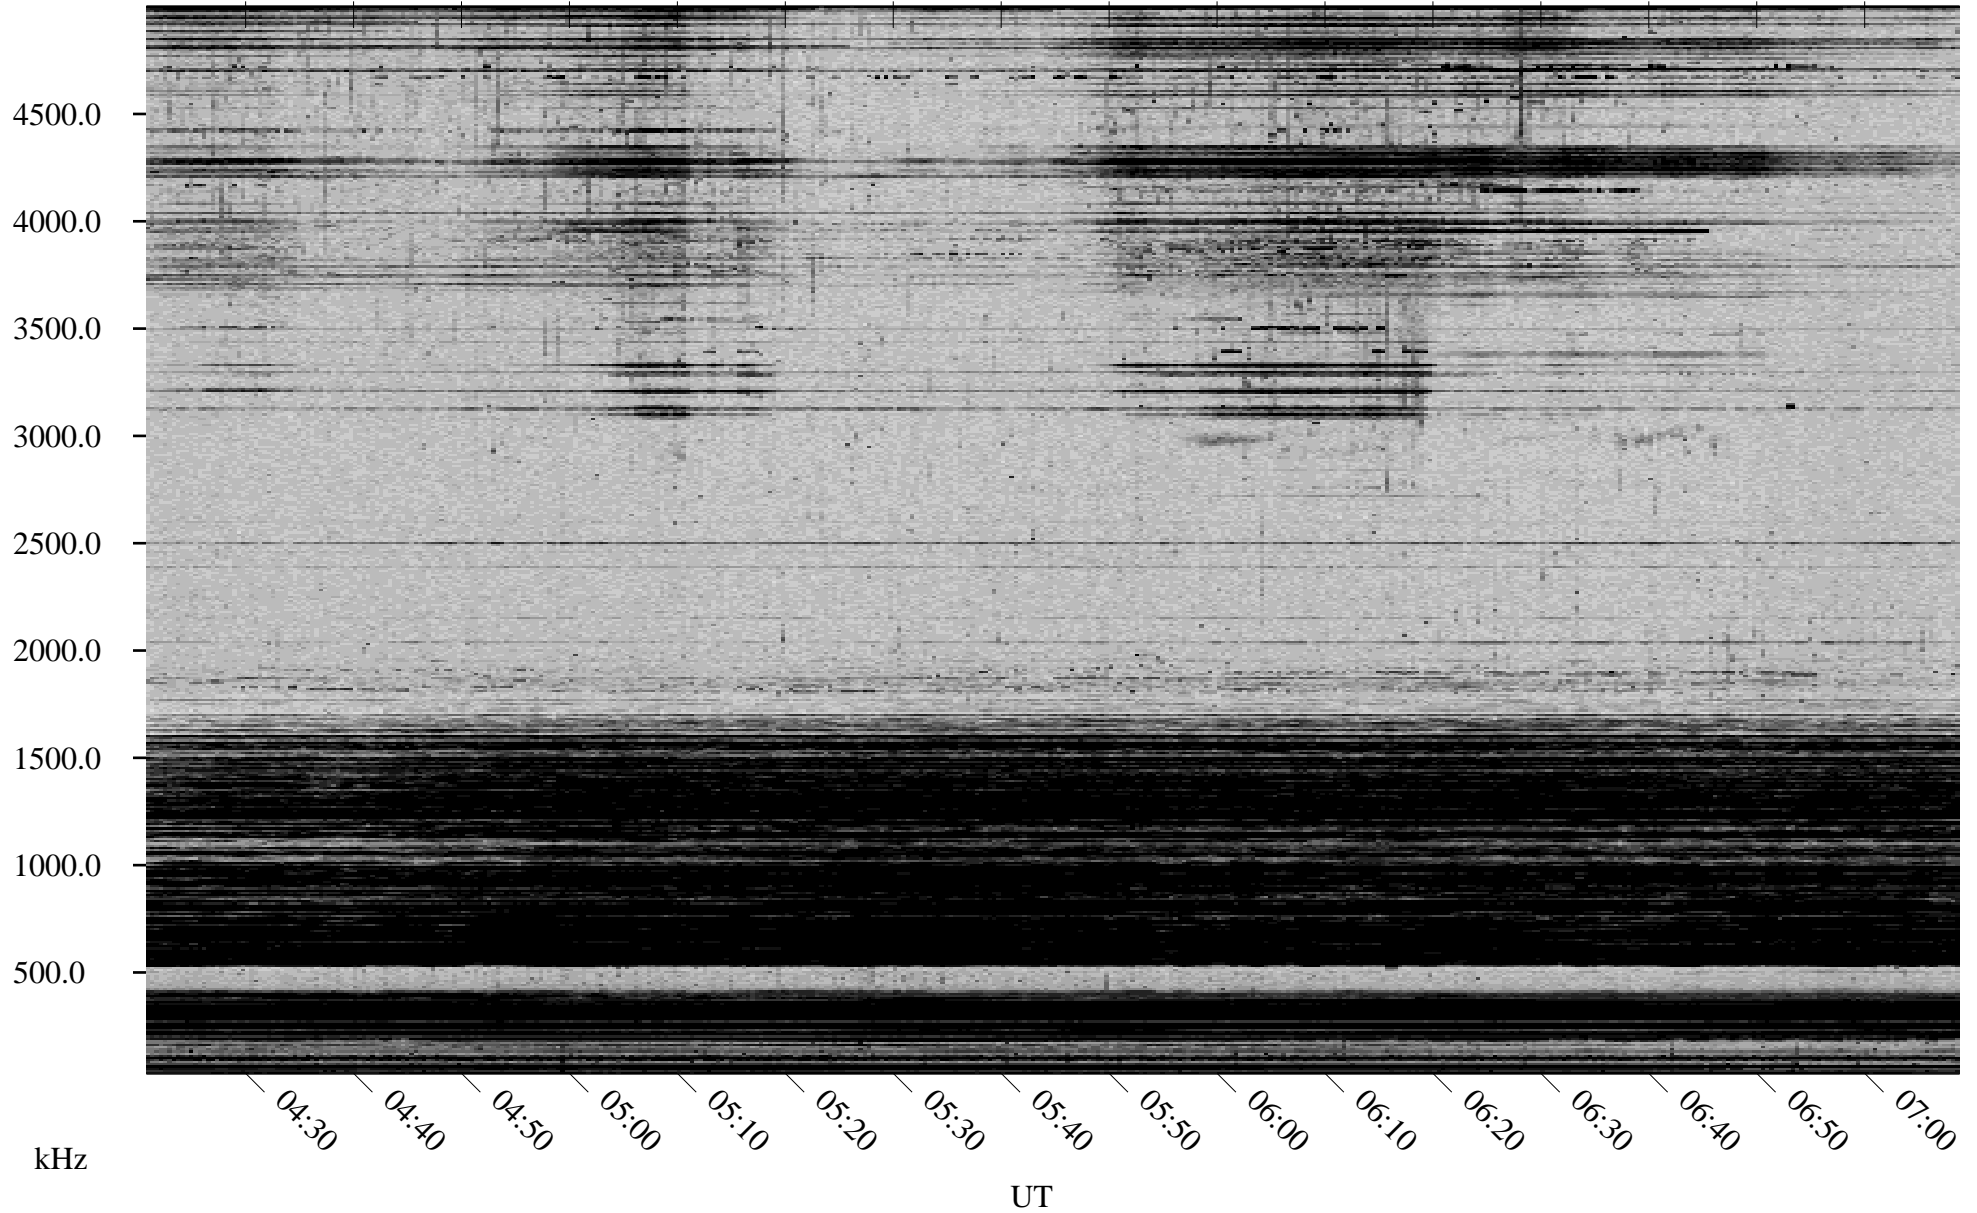

02/26/2000 Churchill, MTB

Linear Scale Black = 161 White = 15

ch00057l.r00m max_12

Page 1

02/26/2000 Churchill, MTB

Linear Scale Black = 161 White = 15

ch00057l.r00m max_12

Page 2

02/27/2000 Churchill, MTB

Linear Scale Black = 161 White = 15

ch000571.r00m max_12

Page 3

02/27/2000 Churchill, MTB

Linear Scale Black = 161 White = 15

ch000571.r00m max_12

Page 4

02/27/2000 Churchill, MTB

Linear Scale Black = 161 White = 15

ch00057l.r00m max_12

Page 5

02/27/2000 Churchill, MTB

Linear Scale Black = 161 White = 15

ch00057l.r00m max_12

Page 6

02/27/2000 Churchill, MTB

Linear Scale Black = 161 White = 15

ch00057l.r00m max_12

Page 7

02/27/2000 Churchill, MTB

Linear Scale Black = 161 White = 15

ch00057l.r00m max_12