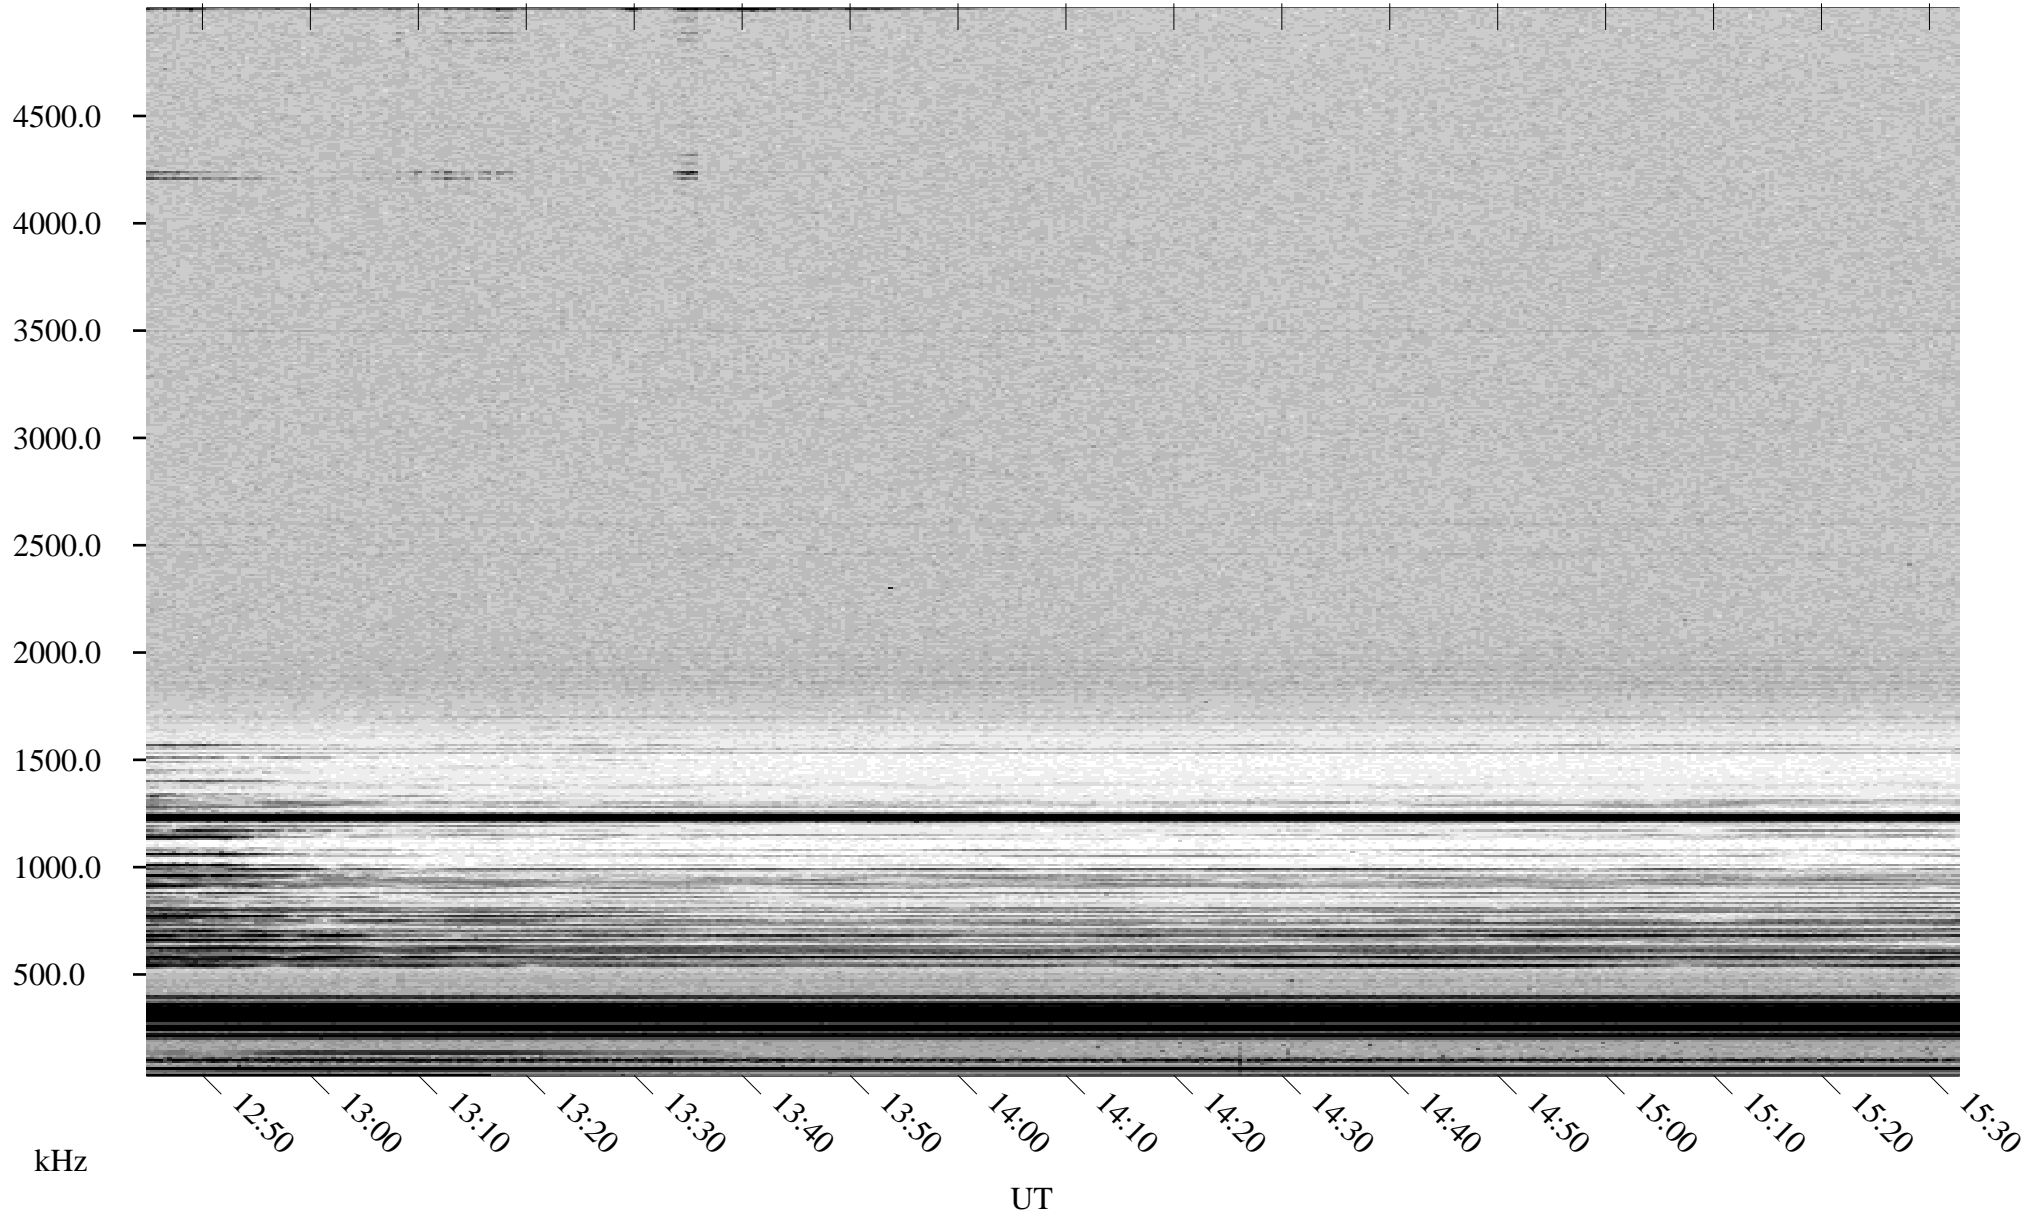

02/28/2000 Churchill, MTB

Linear Scale Black = 161 White = 15

ch00059l.r00m max_12

Page 1

02/28/2000 Churchill, MTB

Linear Scale Black = 161 White = 15

ch000591.r00m max_12

Page 2

03/01/2000 Churchill, MTB

Linear Scale Black = 161 White = 15

ch00059l.r00m max_12

Page 3

03/01/2000 Churchill, MTB

Linear Scale Black = 161 White = 15

ch00059l.r00m max_12

Page 4

03/01/2000 Churchill, MTB

Linear Scale Black = 161 White = 15

ch00059l.r00m max_12

Page 5

03/01/2000 Churchill, MTB

Linear Scale Black = 161 White = 15

ch00059l.r00m max_12

Page 6

03/01/2000 Churchill, MTB

Linear Scale Black = 161 White = 15

ch00059l.r00m max_12

Page 7

03/01/2000 Churchill, MTB

Linear Scale Black = 161 White = 15

ch00059l.r00m max_12