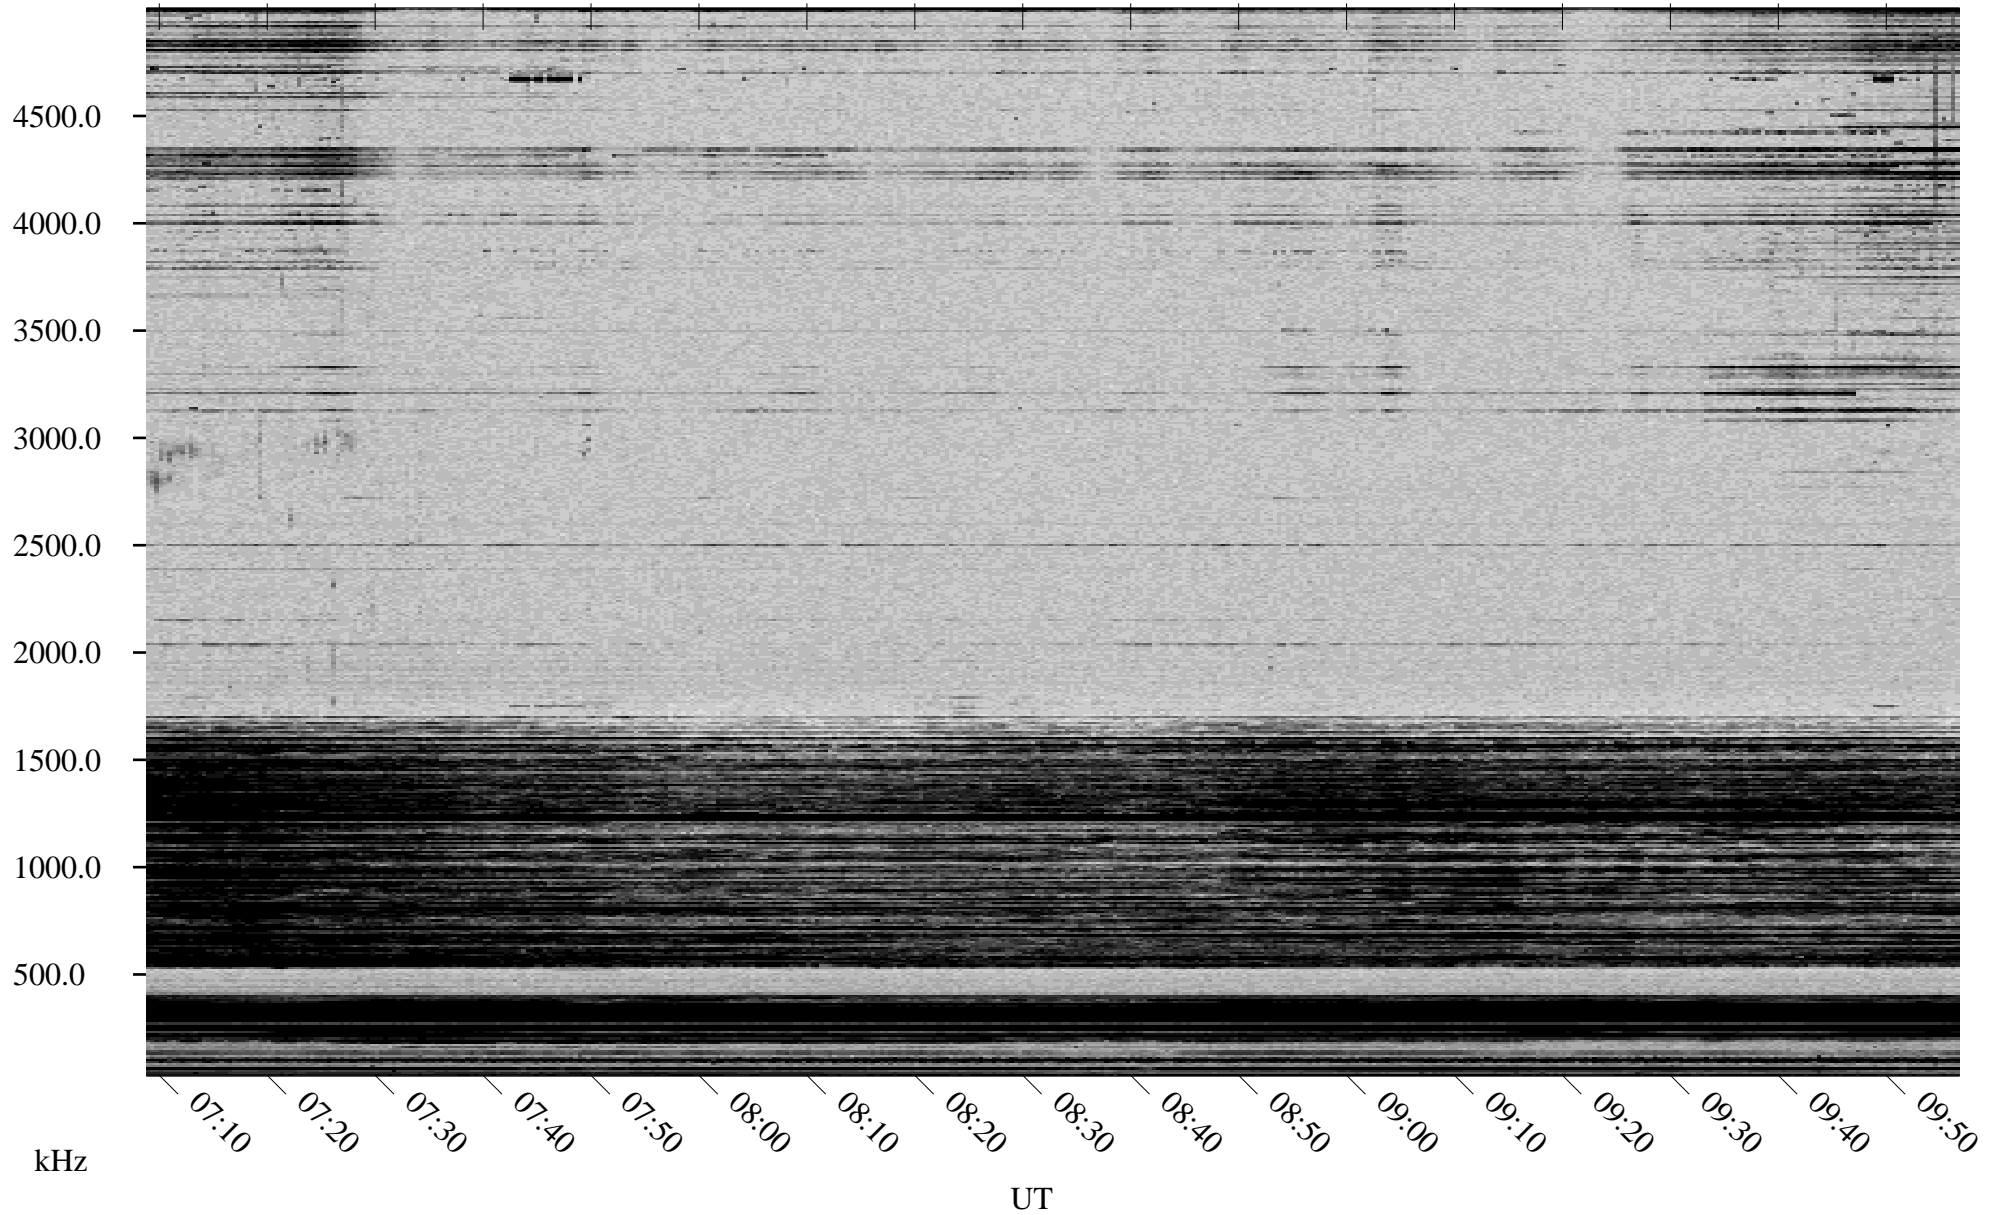

02/28/2000 Churchill, MTB

Linear Scale Black = 161 White = 15

ch00059l.r00m max_12

Page 1

02/28/2000 Churchill, MTB

Linear Scale Black = 161 White = 15

ch000591.r00m max_12

Page 2

03/01/2000 Churchill, MTB

Linear Scale Black = 161 White = 15

ch00059l.r00m max_12

Page 3

03/01/2000 Churchill, MTB

Linear Scale Black = 161 White = 15

ch00059l.r00m max_12

Page 4

03/01/2000 Churchill, MTB

Linear Scale Black = 161 White = 15

ch00059l.r00m max_12

Page 5

03/01/2000 Churchill, MTB

Linear Scale Black = 161 White = 15

ch00059l.r00m max_12

Page 6

03/01/2000 Churchill, MTB

Linear Scale Black = 161 White = 15

ch00059l.r00m max_12

Page 7

03/01/2000 Churchill, MTB

Linear Scale Black = 161 White = 15

ch00059l.r00m max_12