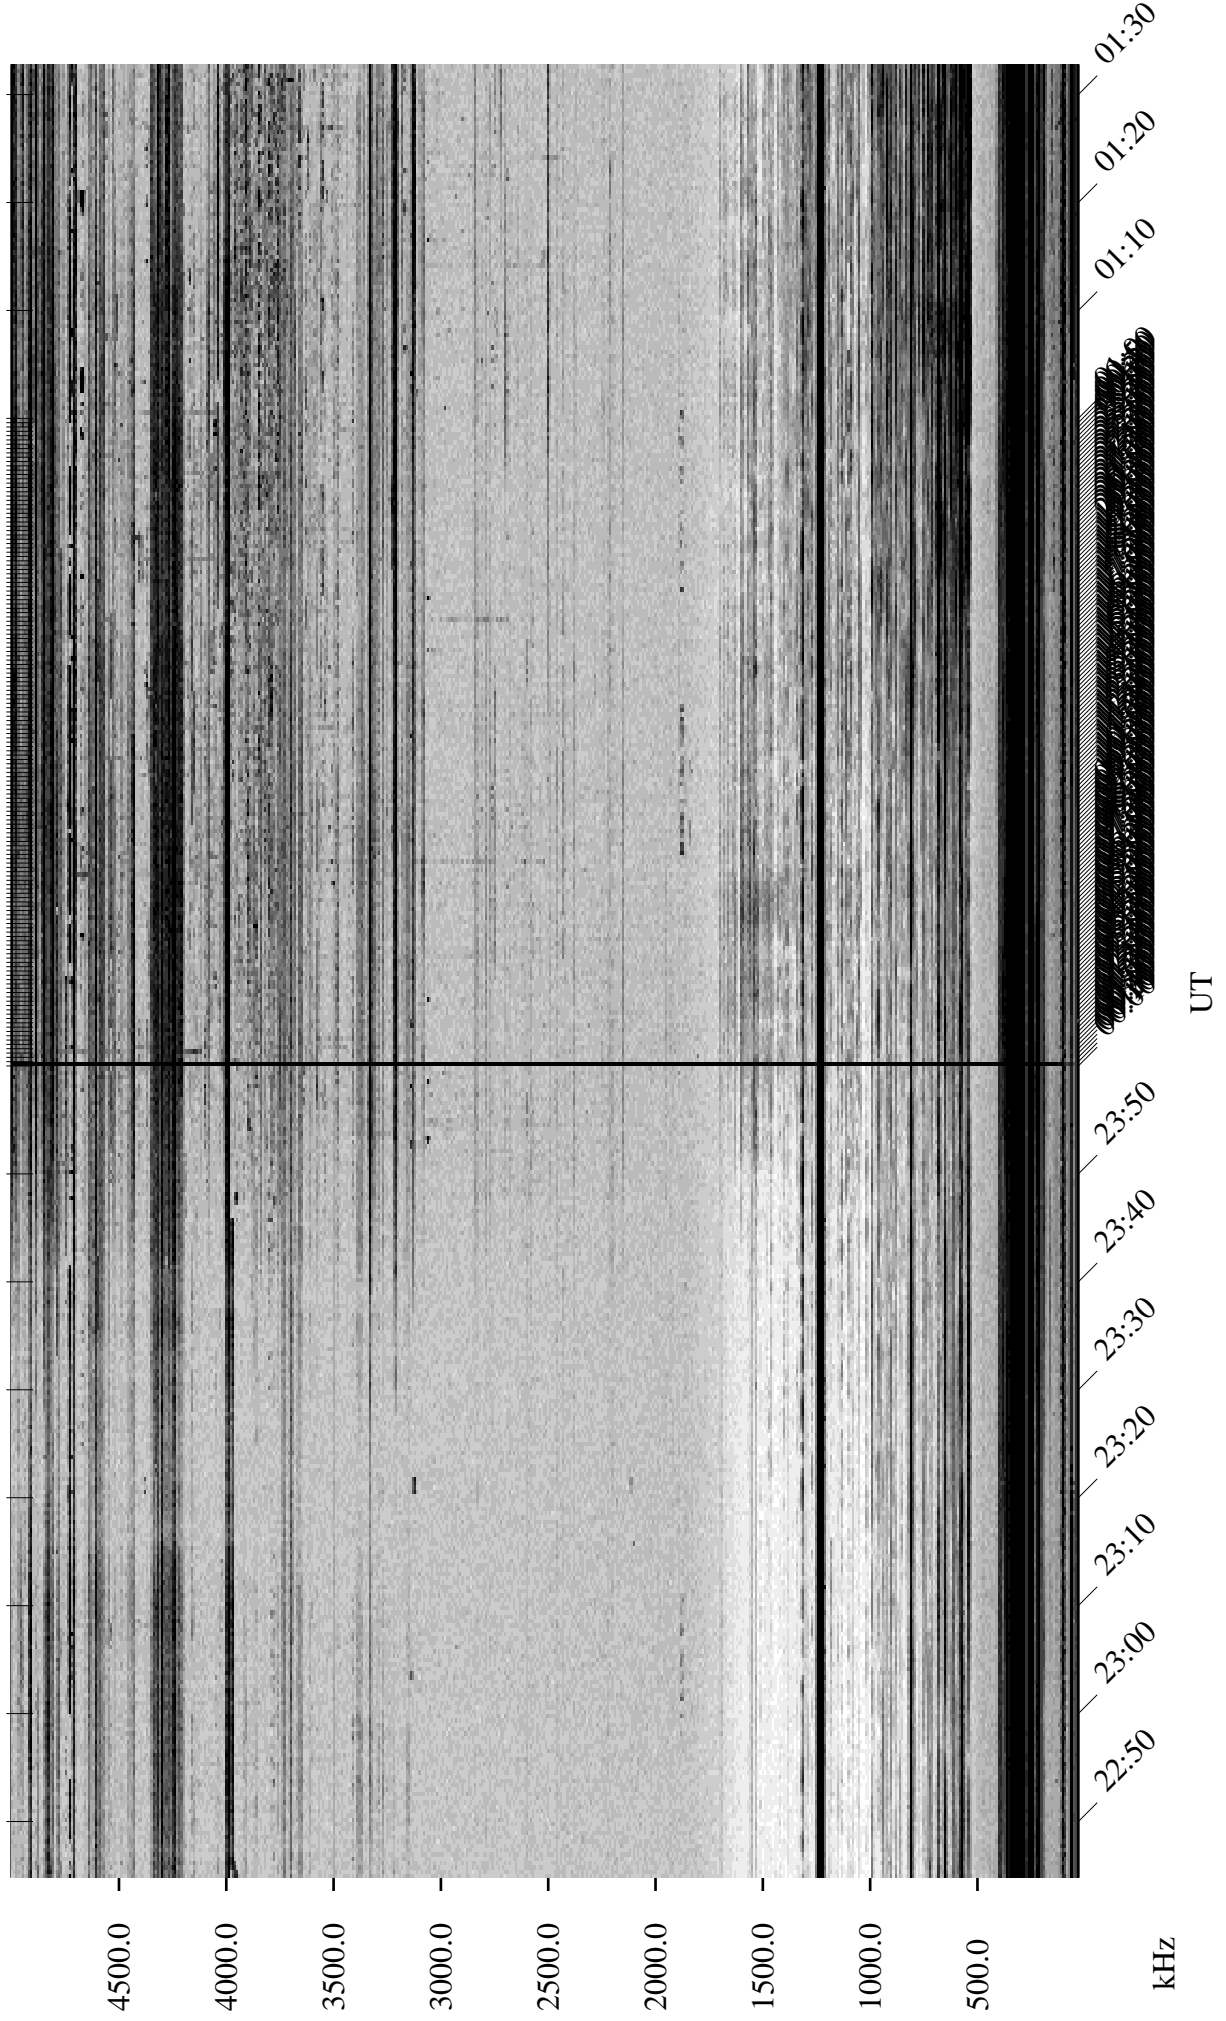

02/28/2000 Churchill, MTB

Linear Scale Black = 161 White = 15

ch00059l.r00m max_12

Page 1

02/28/2000 Churchill, MTB

Linear Scale Black = 161 White = 15

ch000591.r00m max_12

Page 2

03/01/2000 Churchill, MTB

Linear Scale Black = 161 White = 15

ch00059l.r00m max_12

Page 3

03/01/2000 Churchill, MTB

Linear Scale Black = 161 White = 15

ch00059l.r00m max_12

Page 4

03/01/2000 Churchill, MTB

Linear Scale Black = 161 White = 15

ch00059l.r00m max_12

Page 5

03/01/2000 Churchill, MTB

Linear Scale Black = 161 White = 15

ch00059l.r00m max_12

Page 6

03/01/2000 Churchill, MTB

Linear Scale Black = 161 White = 15

ch00059l.r00m max_12

Page 7

03/01/2000 Churchill, MTB

Linear Scale Black = 161 White = 15

ch00059l.r00m max_12