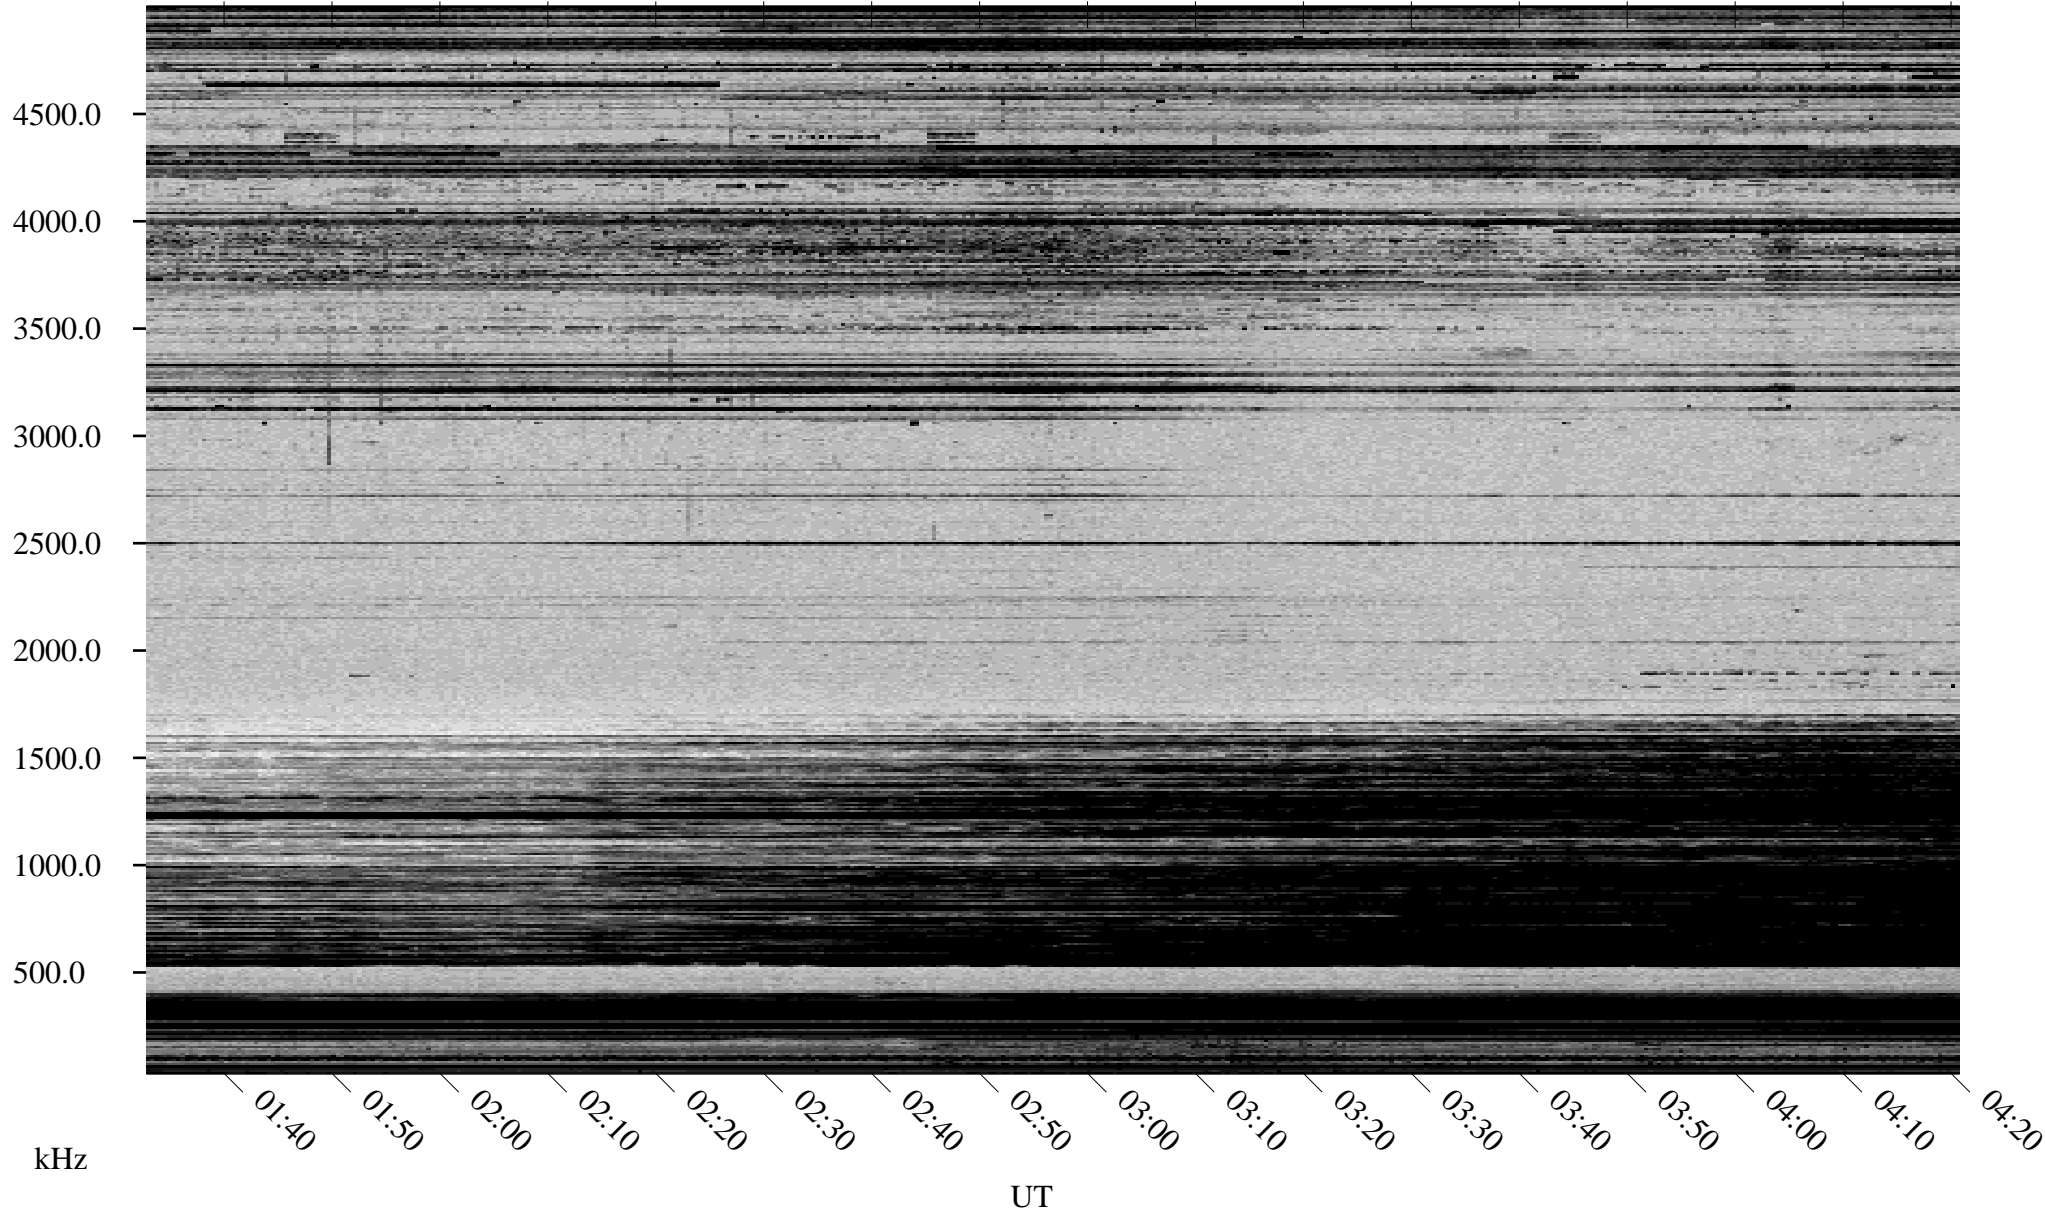

02/28/2000 Churchill, MTB

Linear Scale Black = 161 White = 15

ch00059l.r00m max_12

Page 1

02/28/2000 Churchill, MTB

Linear Scale Black = 161 White = 15

ch000591.r00m max_12

Page 2

03/01/2000 Churchill, MTB

Linear Scale Black = 161 White = 15

ch00059l.r00m max_12

Page 3

03/01/2000 Churchill, MTB

Linear Scale Black = 161 White = 15

ch00059l.r00m max_12

Page 4

03/01/2000 Churchill, MTB

Linear Scale Black = 161 White = 15

ch00059l.r00m max_12

Page 5

03/01/2000 Churchill, MTB

Linear Scale Black = 161 White = 15

ch00059l.r00m max_12

Page 6

03/01/2000 Churchill, MTB

Linear Scale Black = 161 White = 15

ch00059l.r00m max_12

Page 7

03/01/2000 Churchill, MTB

Linear Scale Black = 161 White = 15

ch00059l.r00m max_12