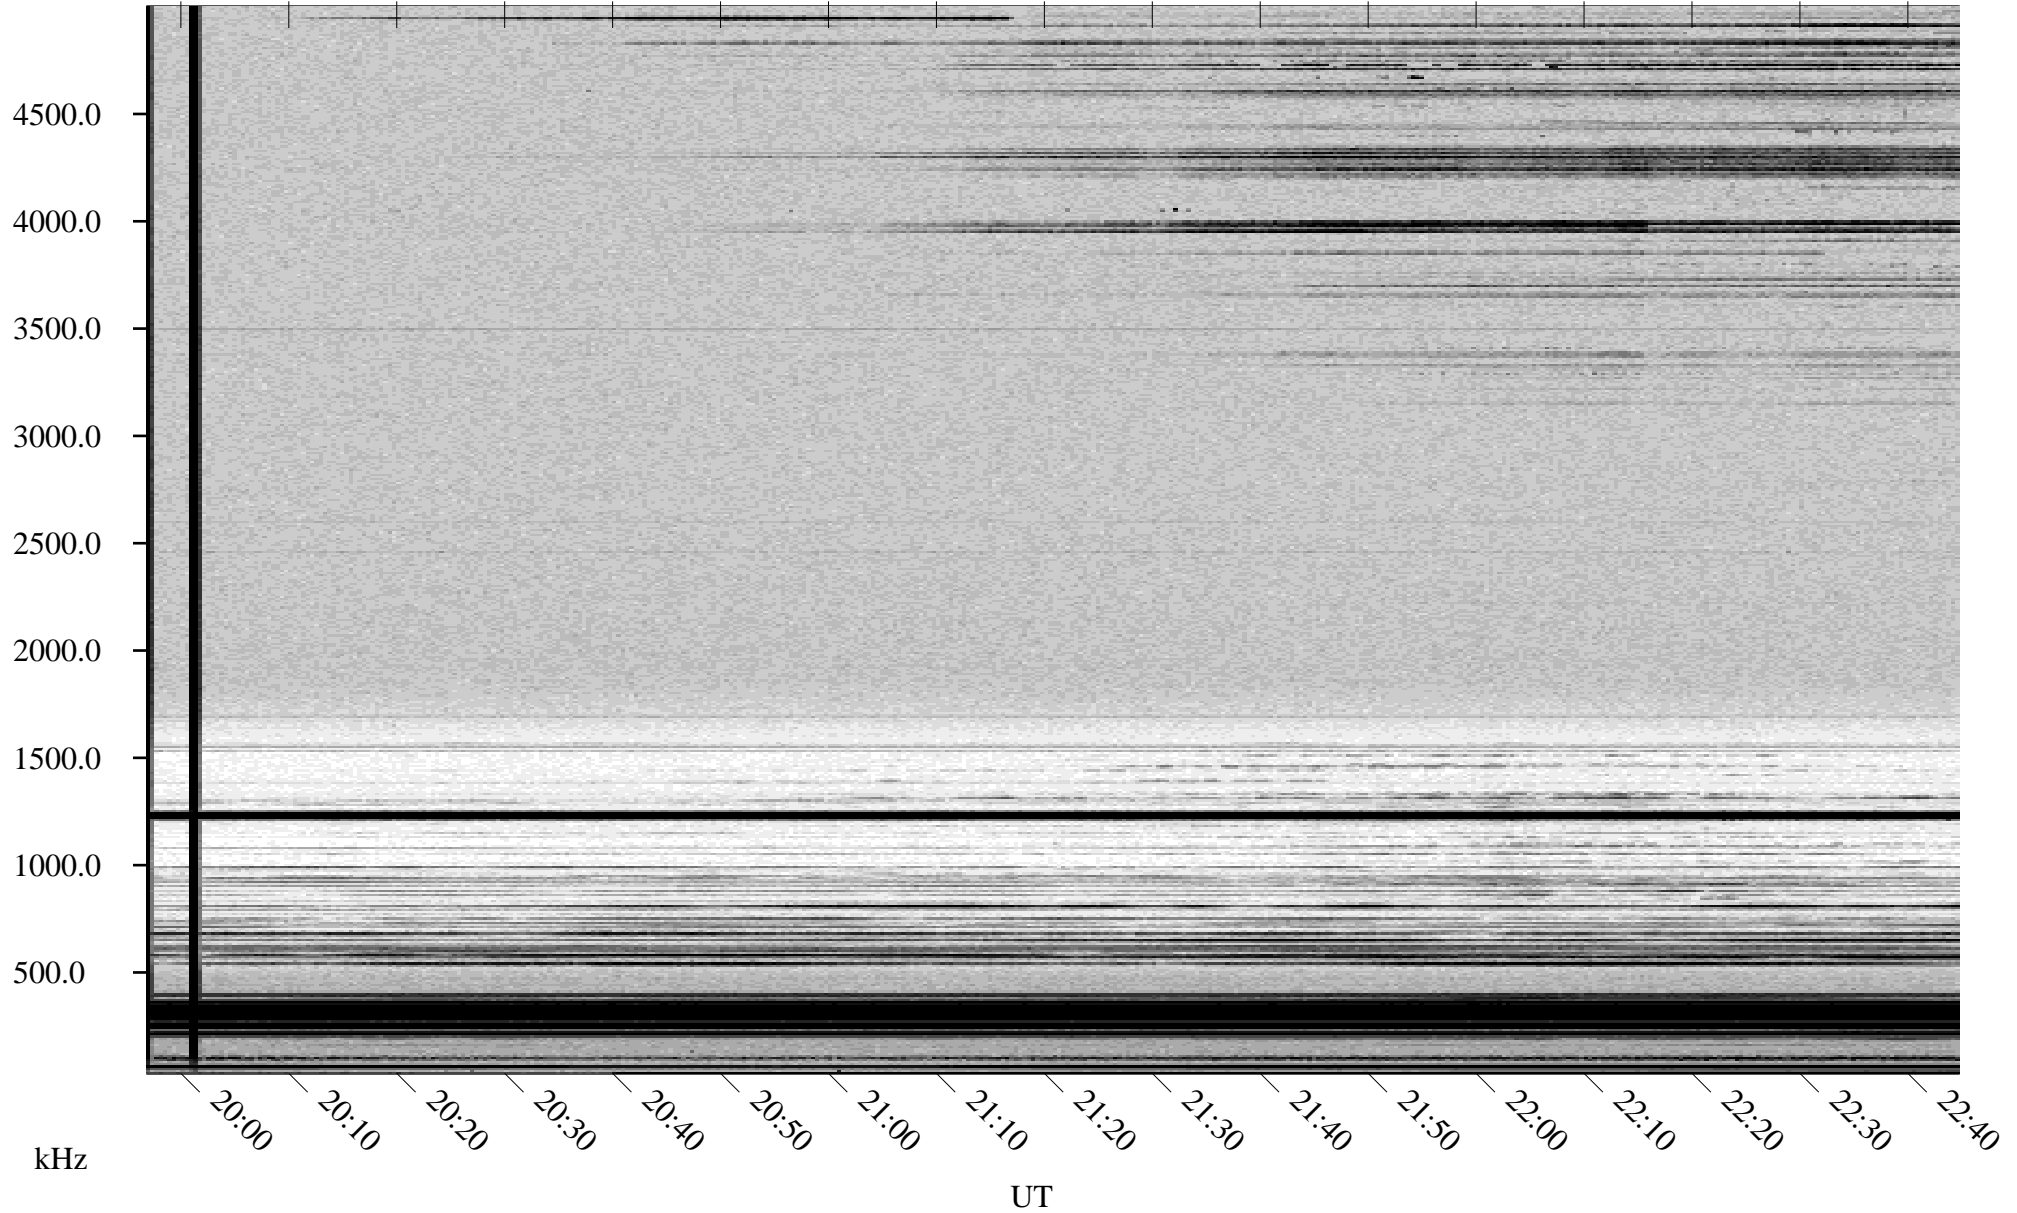

02/28/2000 Churchill, MTB

Linear Scale Black = 161 White = 15

ch00059l.r00m max_12

Page 1

02/28/2000 Churchill, MTB

Linear Scale Black = 161 White = 15

ch000591.r00m max_12

Page 2

03/01/2000 Churchill, MTB

Linear Scale Black = 161 White = 15

ch00059l.r00m max_12

Page 3

03/01/2000 Churchill, MTB

Linear Scale Black = 161 White = 15

ch00059l.r00m max_12

Page 4

03/01/2000 Churchill, MTB

Linear Scale Black = 161 White = 15

ch00059l.r00m max_12

Page 5

03/01/2000 Churchill, MTB

Linear Scale Black = 161 White = 15

ch00059l.r00m max_12

Page 6

03/01/2000 Churchill, MTB

Linear Scale Black = 161 White = 15

ch00059l.r00m max_12

Page 7

03/01/2000 Churchill, MTB

Linear Scale Black = 161 White = 15

ch00059l.r00m max_12