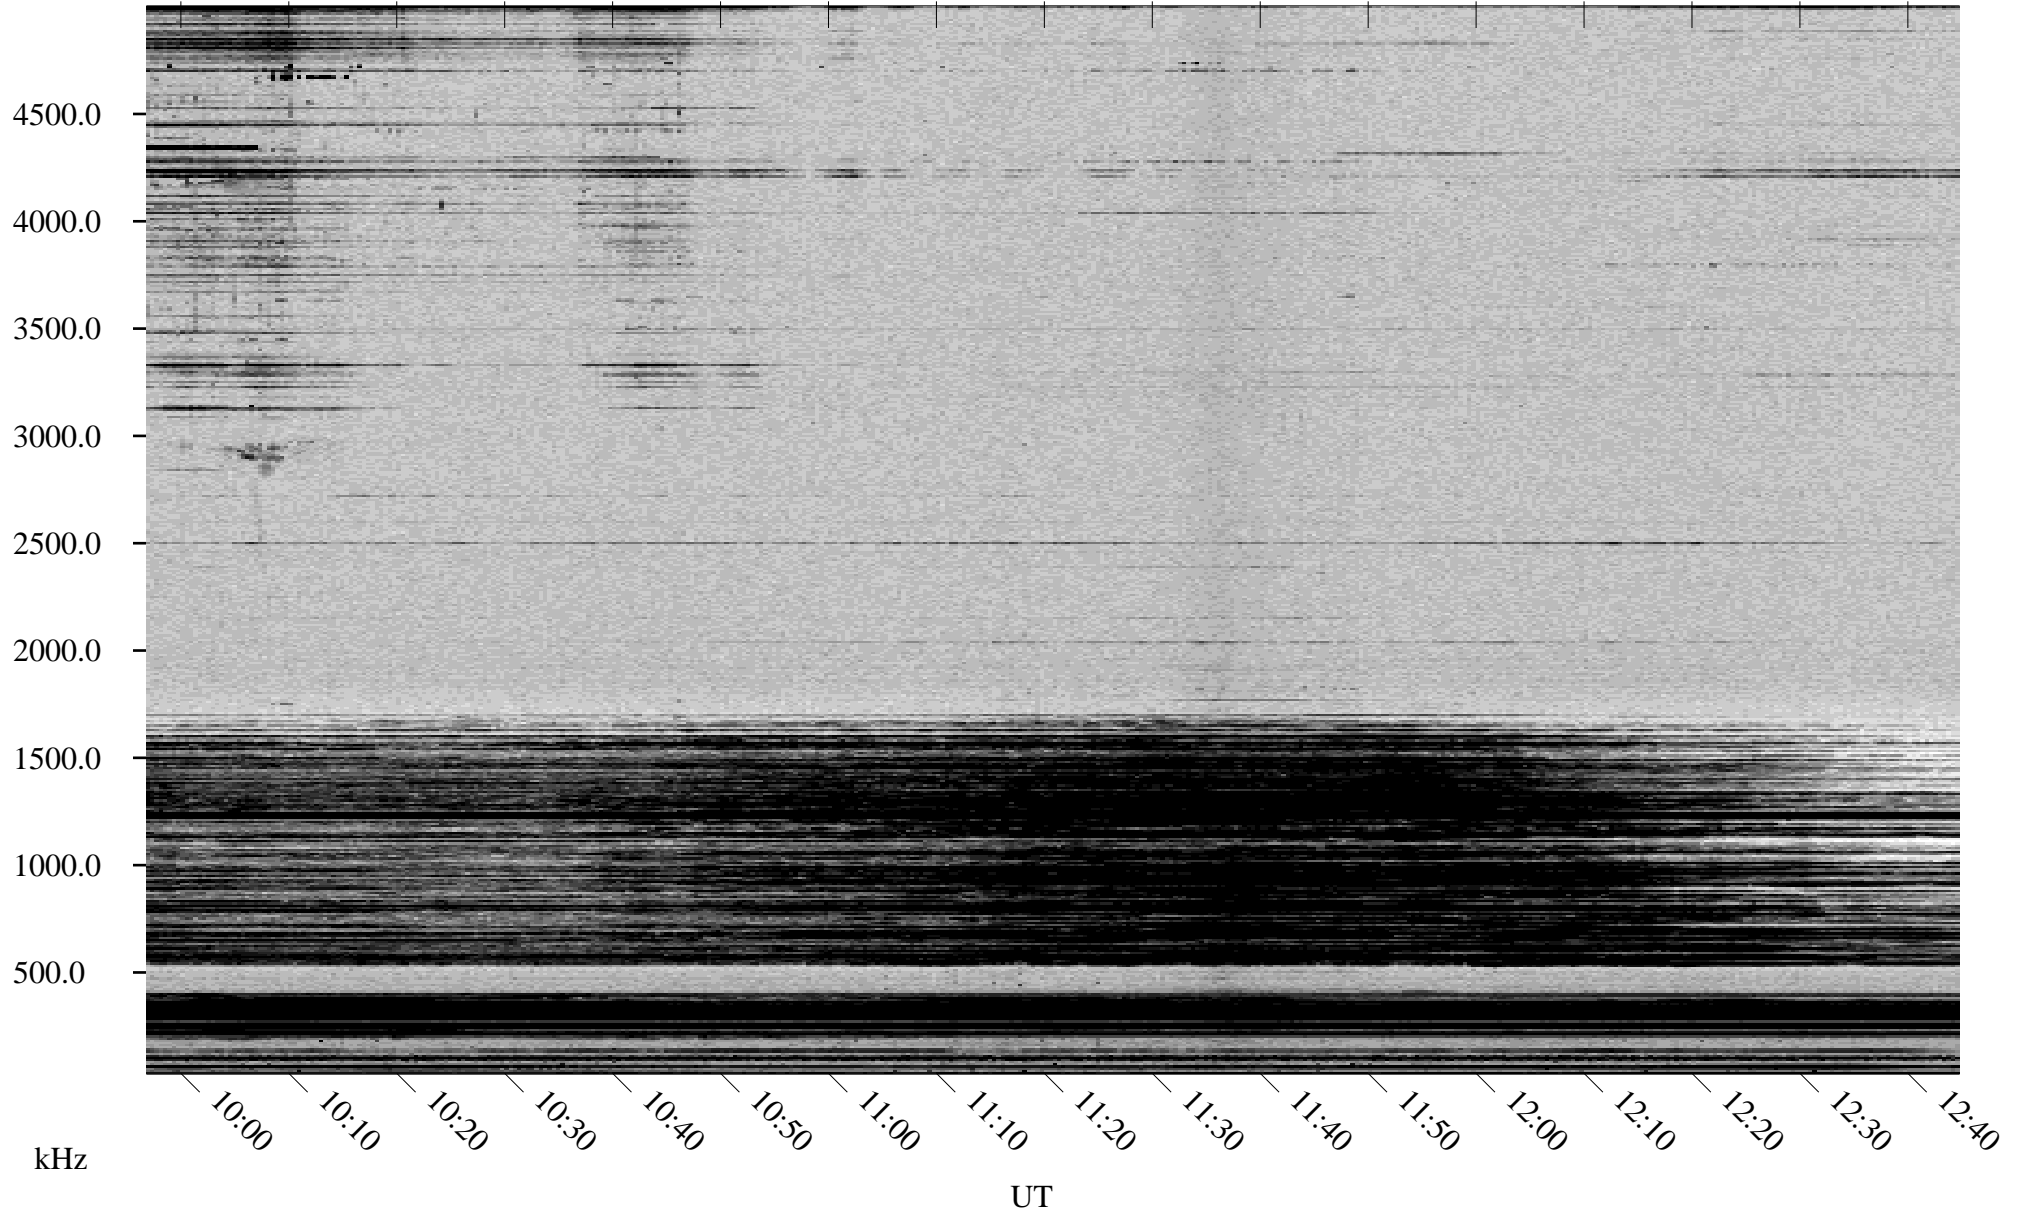

02/28/2000 Churchill, MTB

Linear Scale Black = 161 White = 15

ch00059l.r00m max_12

Page 1

02/28/2000 Churchill, MTB

Linear Scale Black = 161 White = 15

ch000591.r00m max_12

Page 2

03/01/2000 Churchill, MTB

Linear Scale Black = 161 White = 15

ch00059l.r00m max_12

Page 3

03/01/2000 Churchill, MTB

Linear Scale Black = 161 White = 15

ch00059l.r00m max_12

Page 4

03/01/2000 Churchill, MTB

Linear Scale Black = 161 White = 15

ch00059l.r00m max_12

Page 5

03/01/2000 Churchill, MTB

Linear Scale Black = 161 White = 15

ch00059l.r00m max_12

Page 6

03/01/2000 Churchill, MTB

Linear Scale Black = 161 White = 15

ch00059l.r00m max_12

Page 7

03/01/2000 Churchill, MTB

Linear Scale Black = 161 White = 15

ch00059l.r00m max_12