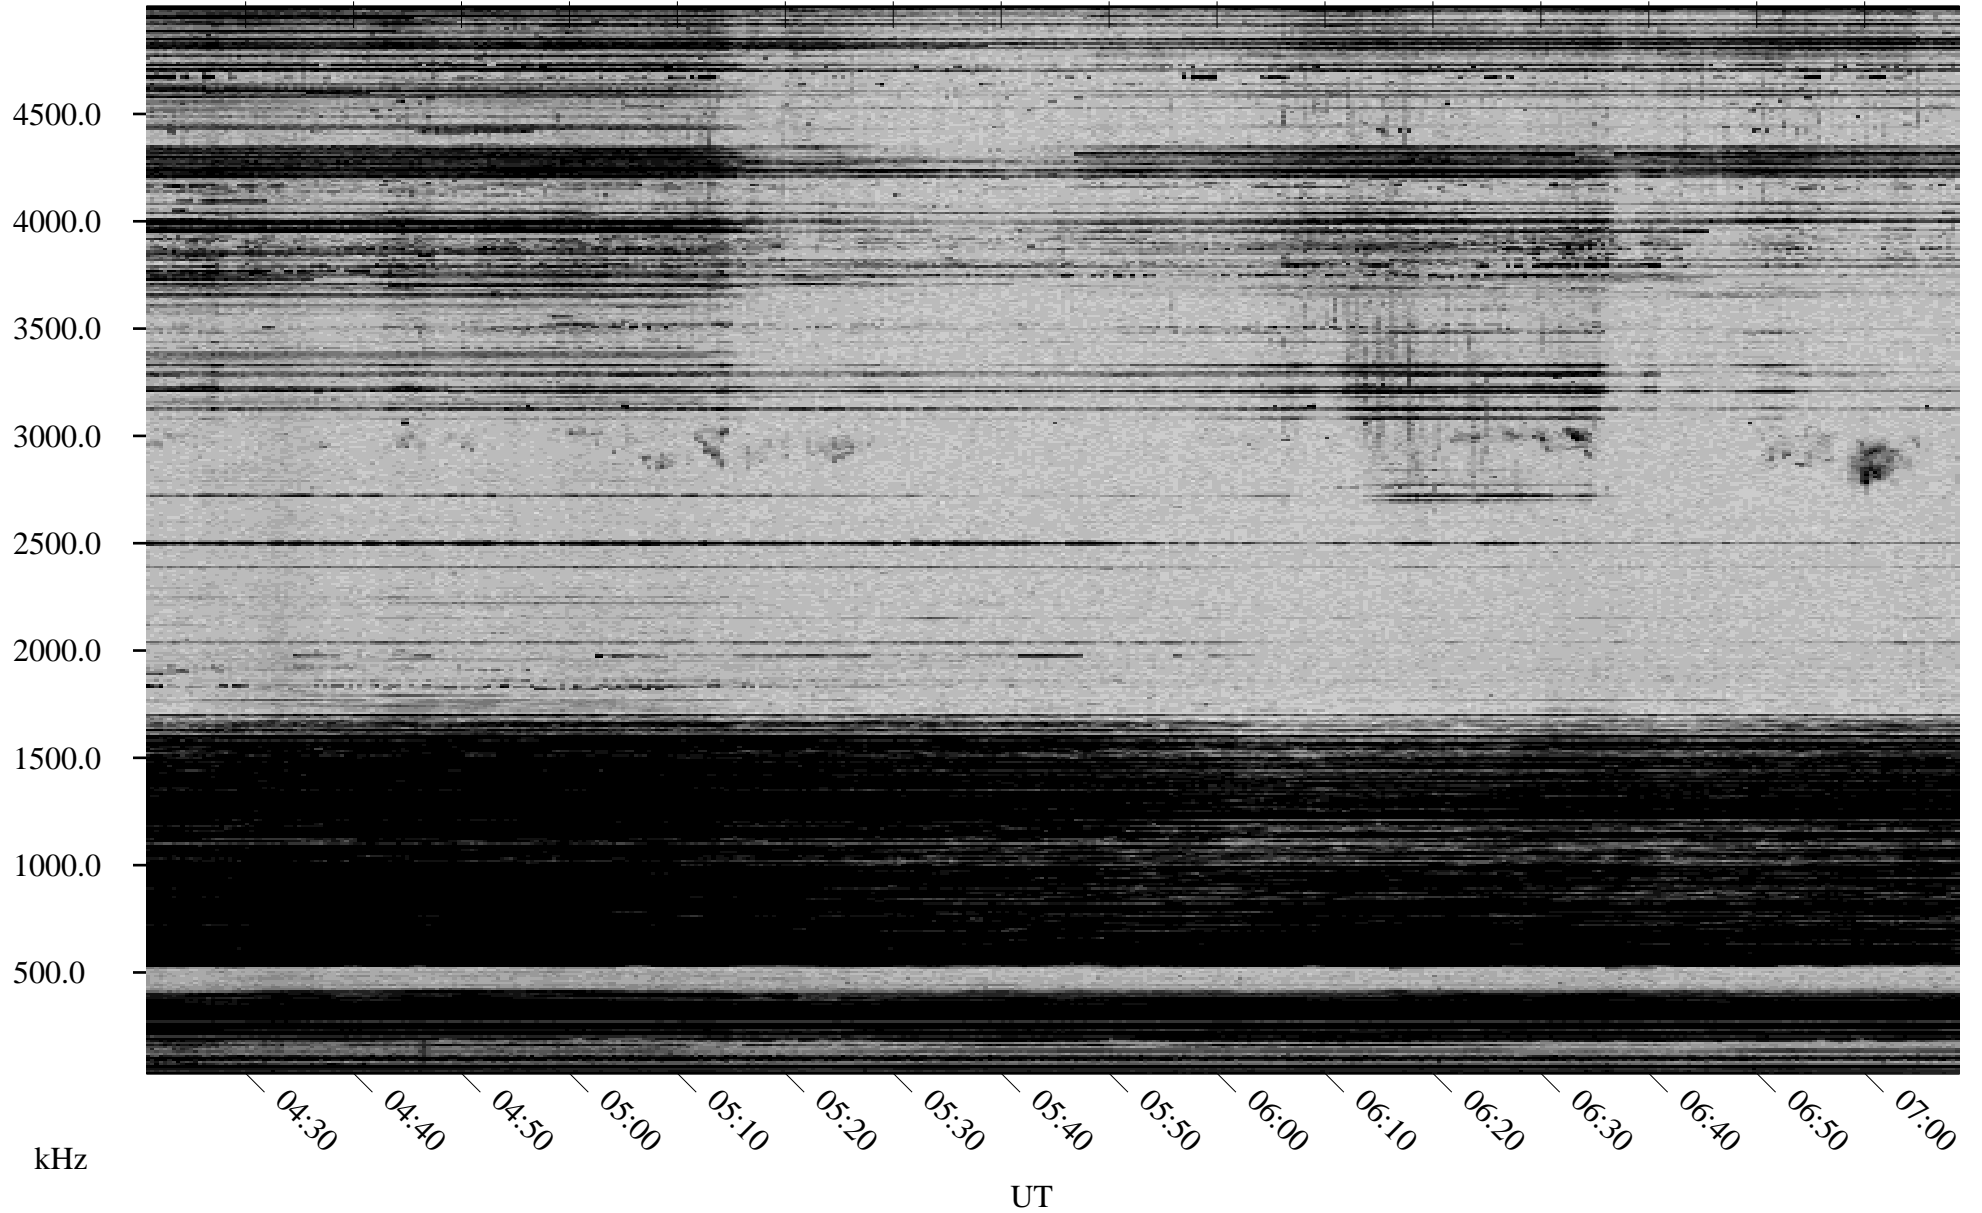

02/28/2000 Churchill, MTB

Linear Scale Black = 161 White = 15

ch00059l.r00m max_12

Page 1

02/28/2000 Churchill, MTB

Linear Scale Black = 161 White = 15

ch000591.r00m max_12

Page 2

03/01/2000 Churchill, MTB

Linear Scale Black = 161 White = 15

ch00059l.r00m max_12

Page 3

03/01/2000 Churchill, MTB

Linear Scale Black = 161 White = 15

ch00059l.r00m max_12

Page 4

03/01/2000 Churchill, MTB

Linear Scale Black = 161 White = 15

ch00059l.r00m max_12

Page 5

03/01/2000 Churchill, MTB

Linear Scale Black = 161 White = 15

ch00059l.r00m max_12

Page 6

03/01/2000 Churchill, MTB

Linear Scale Black = 161 White = 15

ch00059l.r00m max_12

Page 7

03/01/2000 Churchill, MTB

Linear Scale Black = 161 White = 15

ch00059l.r00m max_12