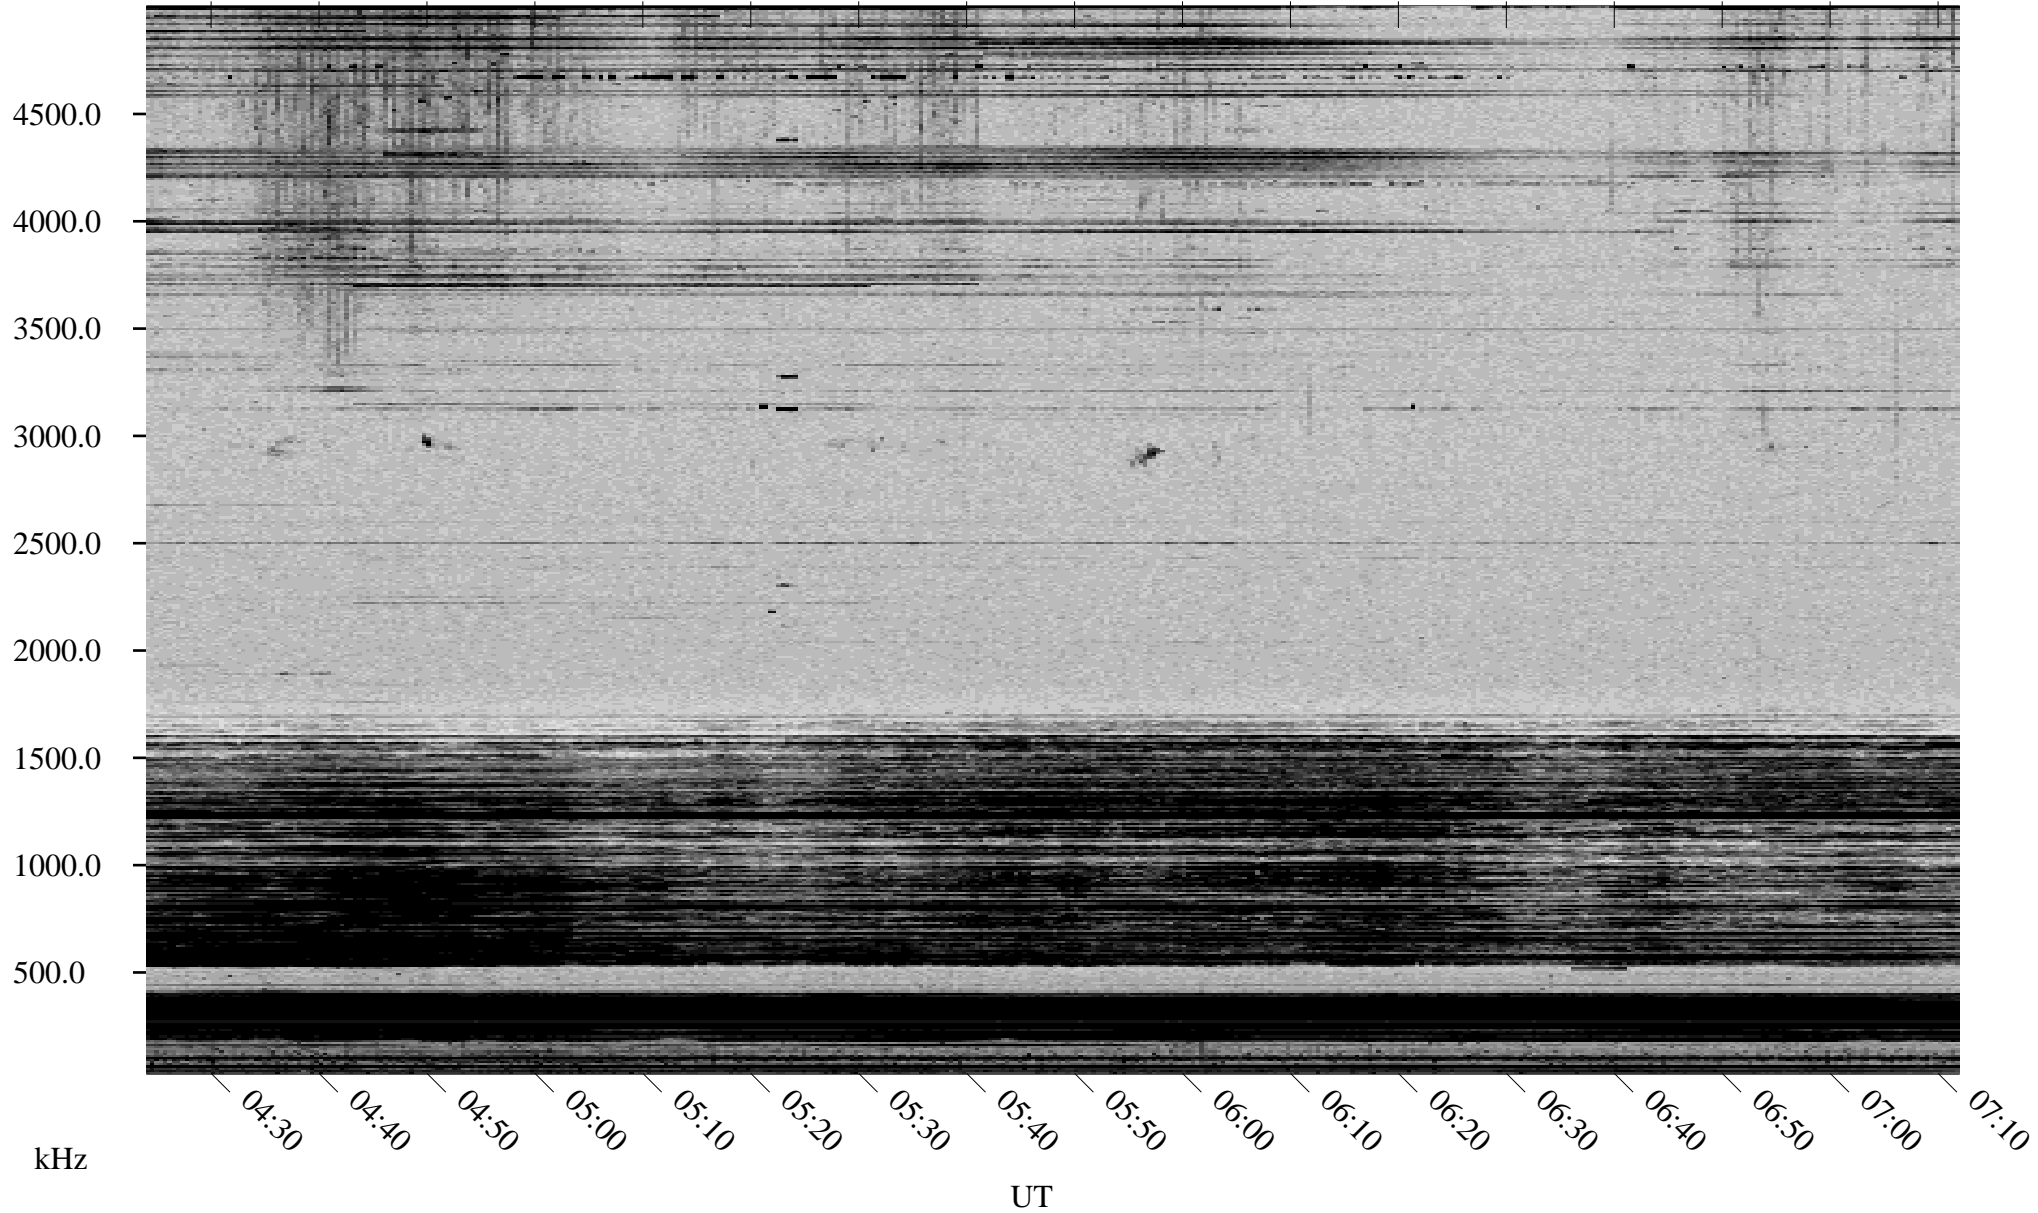

03/11/2000 Churchill, MTB

Linear Scale Black = 161 White = 15

ch000711.r00m max_12

Page 1

03/11/2000 Churchill, MTB

Linear Scale Black = 161 White = 15

ch000711.r00m max_12

Page 2

03/12/2000 Churchill, MTB

Linear Scale Black = 161 White = 15

ch000711.r00m max_12

Page 3

03/12/2000 Churchill, MTB

Linear Scale Black = 161 White = 15

ch000711.r00m max_12

Page 4

03/12/2000 Churchill, MTB

Linear Scale Black = 161 White = 15

ch000711.r00m max_12

Page 5

03/12/2000 Churchill, MTB

Linear Scale Black = 161 White = 15

ch000711.r00m max_12

Page 6