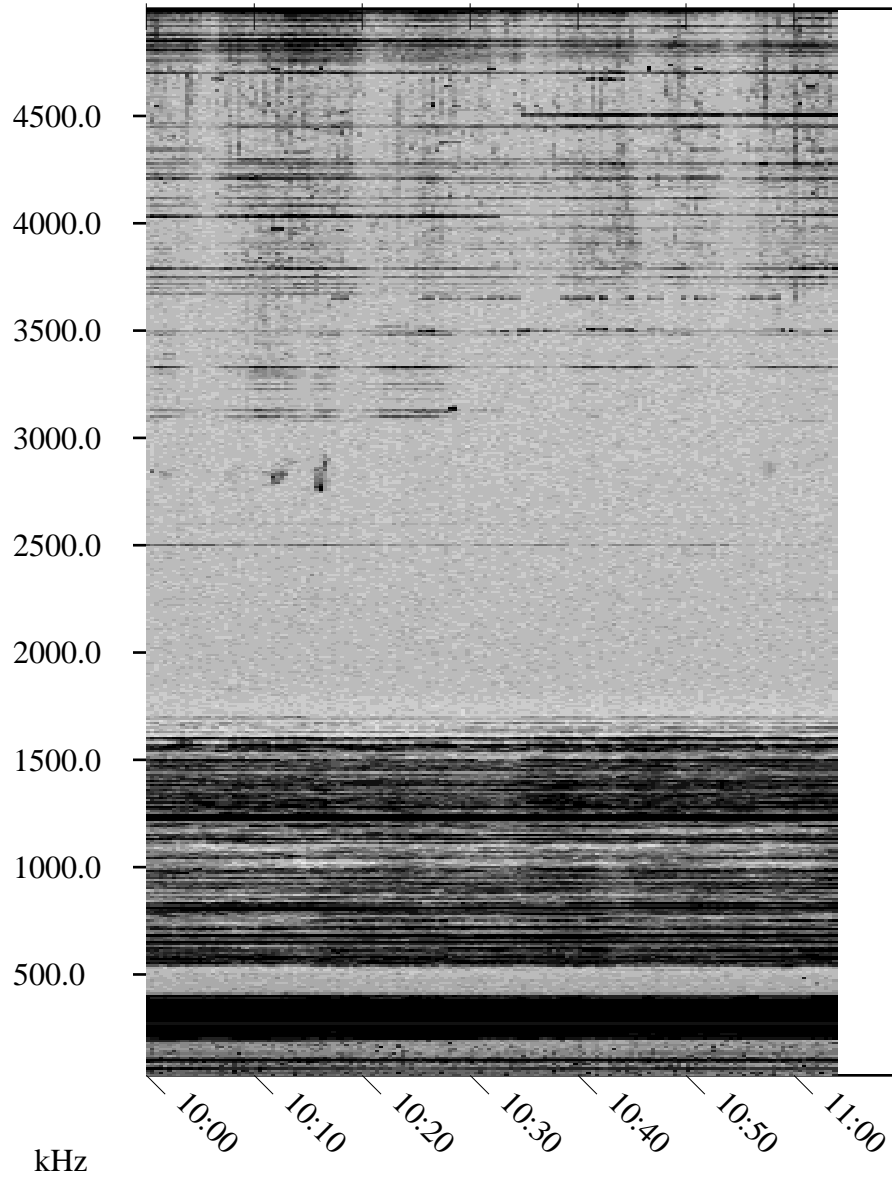

03/11/2000 Churchill, MTB

Linear Scale Black = 161 White = 15

ch000711.r00m max_12

Page 1

03/11/2000 Churchill, MTB

Linear Scale Black = 161 White = 15

ch000711.r00m max_12

Page 2

03/12/2000 Churchill, MTB

Linear Scale Black = 161 White = 15

ch000711.r00m max_12

Page 3

03/12/2000 Churchill, MTB

Linear Scale Black = 161 White = 15

ch000711.r00m max_12

Page 4

03/12/2000 Churchill, MTB

Linear Scale Black = 161 White = 15

ch000711.r00m max_12

Page 5

03/12/2000 Churchill, MTB

Linear Scale Black = 161 White = 15

ch000711.r00m max_12

Page 6