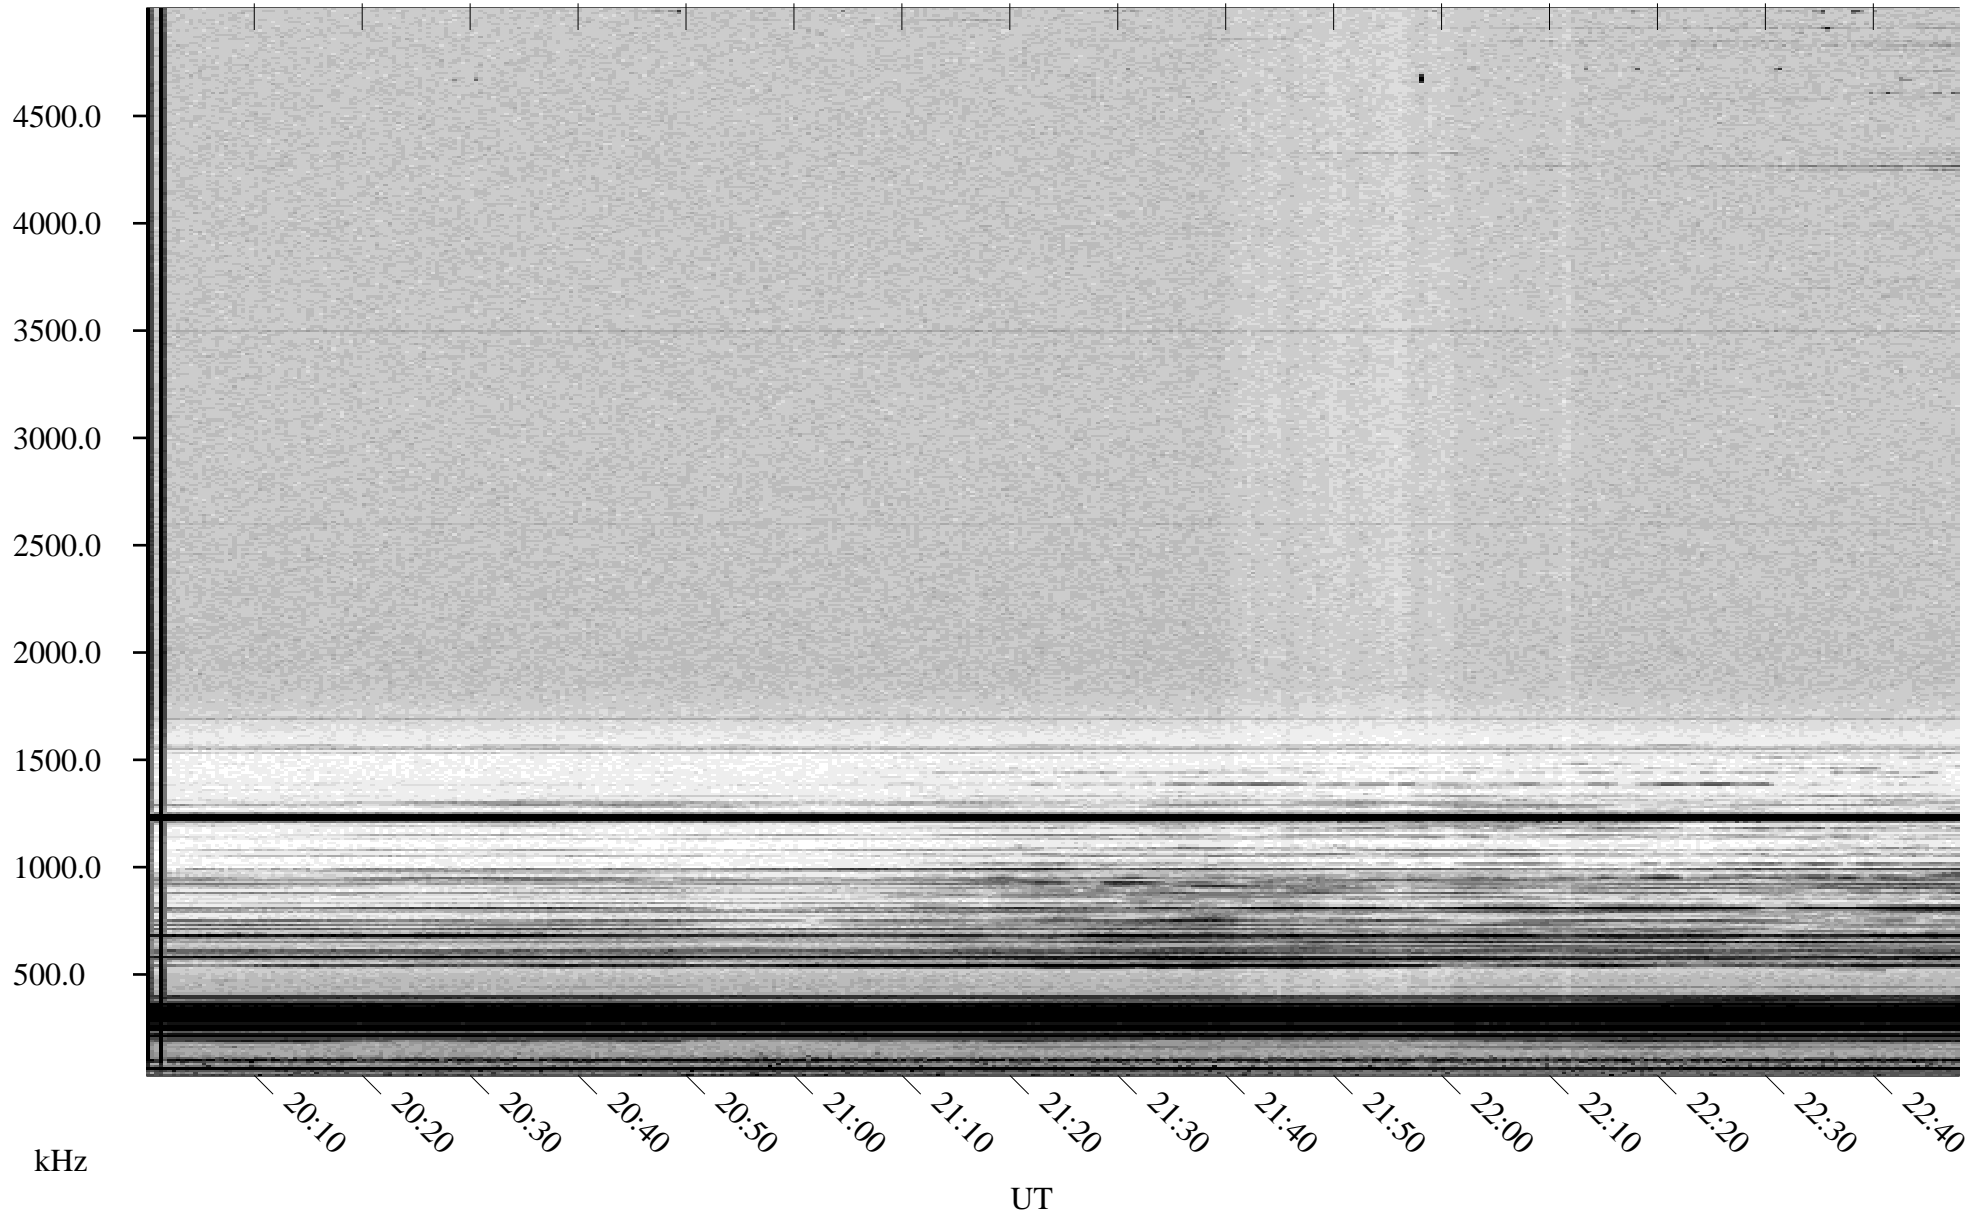

03/11/2000 Churchill, MTB

Linear Scale Black = 161 White = 15

ch000711.r00m max_12

Page 1

03/11/2000 Churchill, MTB

Linear Scale Black = 161 White = 15

ch000711.r00m max_12

Page 2

03/12/2000 Churchill, MTB

Linear Scale Black = 161 White = 15

ch000711.r00m max_12

Page 3

03/12/2000 Churchill, MTB

Linear Scale Black = 161 White = 15

ch000711.r00m max_12

Page 4

03/12/2000 Churchill, MTB

Linear Scale Black = 161 White = 15

ch000711.r00m max_12

Page 5

03/12/2000 Churchill, MTB

Linear Scale Black = 161 White = 15

ch000711.r00m max_12

Page 6