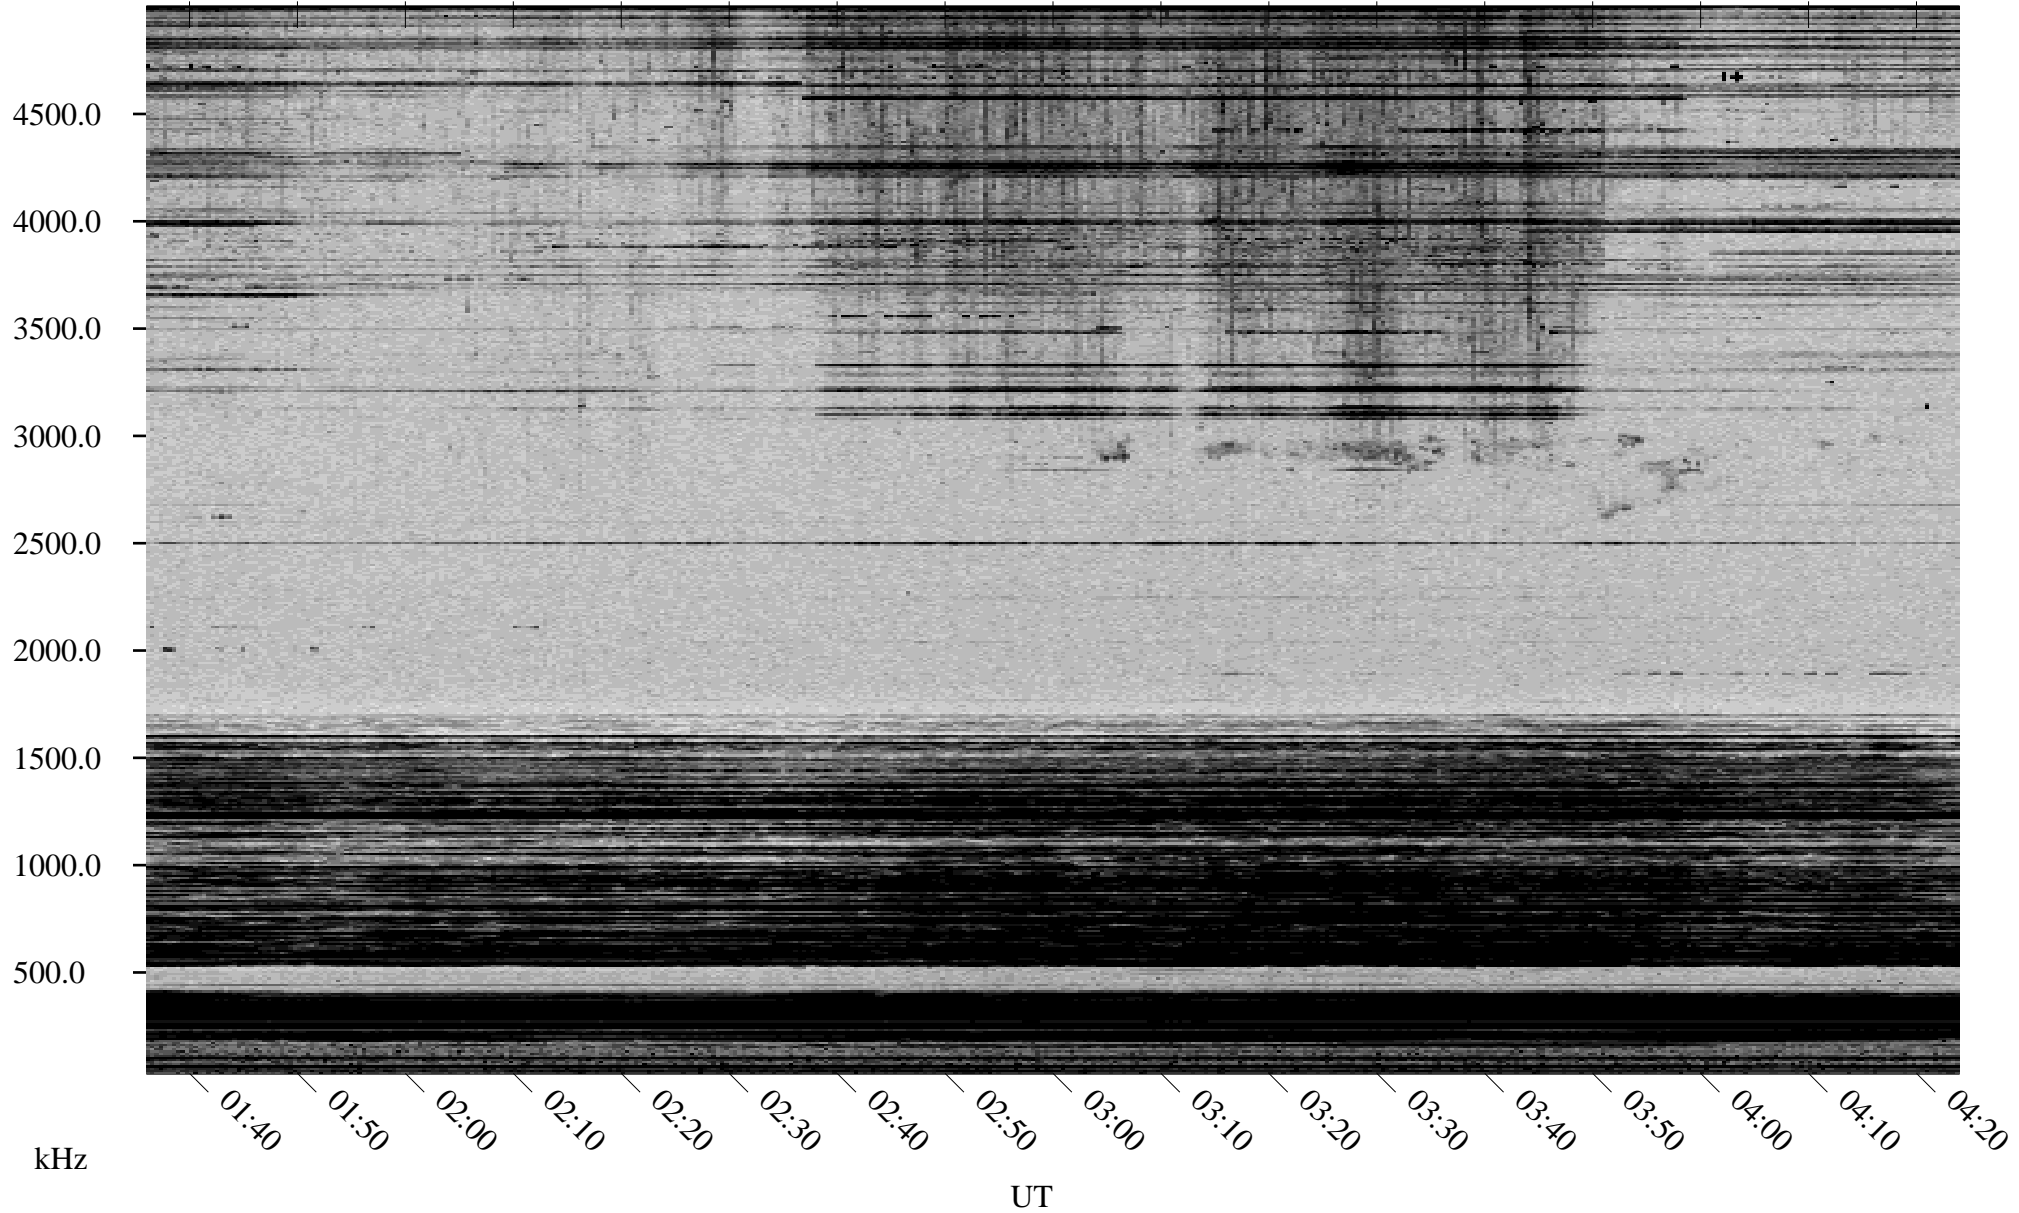

03/11/2000 Churchill, MTB

Linear Scale Black = 161 White = 15

ch000711.r00m max_12

Page 1

03/11/2000 Churchill, MTB

Linear Scale Black = 161 White = 15

ch000711.r00m max_12

Page 2

03/12/2000 Churchill, MTB

Linear Scale Black = 161 White = 15

ch000711.r00m max_12

Page 3

03/12/2000 Churchill, MTB

Linear Scale Black = 161 White = 15

ch000711.r00m max_12

Page 4

03/12/2000 Churchill, MTB

Linear Scale Black = 161 White = 15

ch000711.r00m max_12

Page 5

03/12/2000 Churchill, MTB

Linear Scale Black = 161 White = 15

ch000711.r00m max_12

Page 6