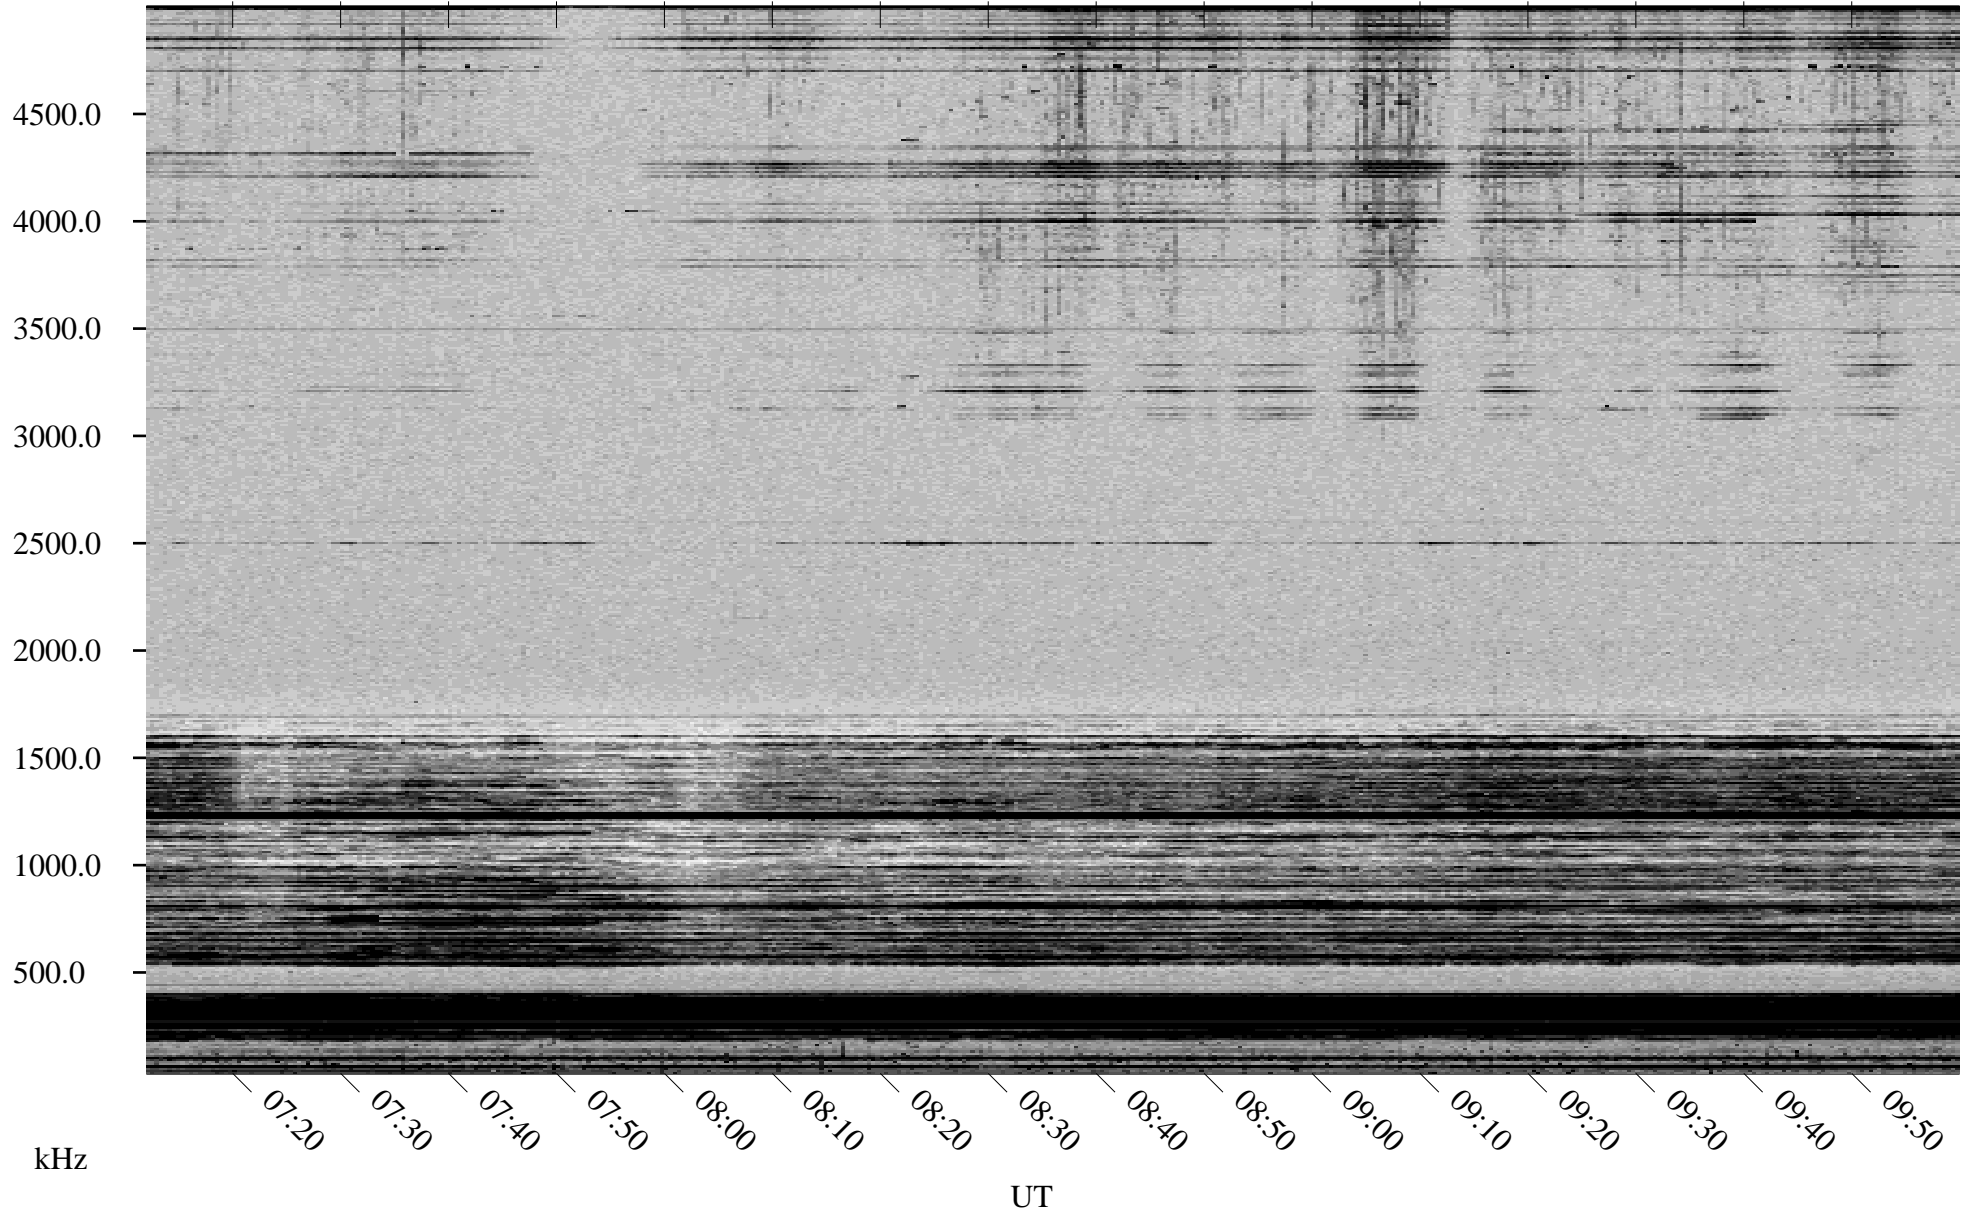

03/11/2000 Churchill, MTB

Linear Scale Black = 161 White = 15

ch000711.r00m max_12

Page 1

03/11/2000 Churchill, MTB

Linear Scale Black = 161 White = 15

ch000711.r00m max_12

Page 2

03/12/2000 Churchill, MTB

Linear Scale Black = 161 White = 15

ch000711.r00m max_12

Page 3

03/12/2000 Churchill, MTB

Linear Scale Black = 161 White = 15

ch000711.r00m max_12

Page 4

03/12/2000 Churchill, MTB

Linear Scale Black = 161 White = 15

ch000711.r00m max_12

Page 5

03/12/2000 Churchill, MTB

Linear Scale Black = 161 White = 15

ch000711.r00m max_12

Page 6