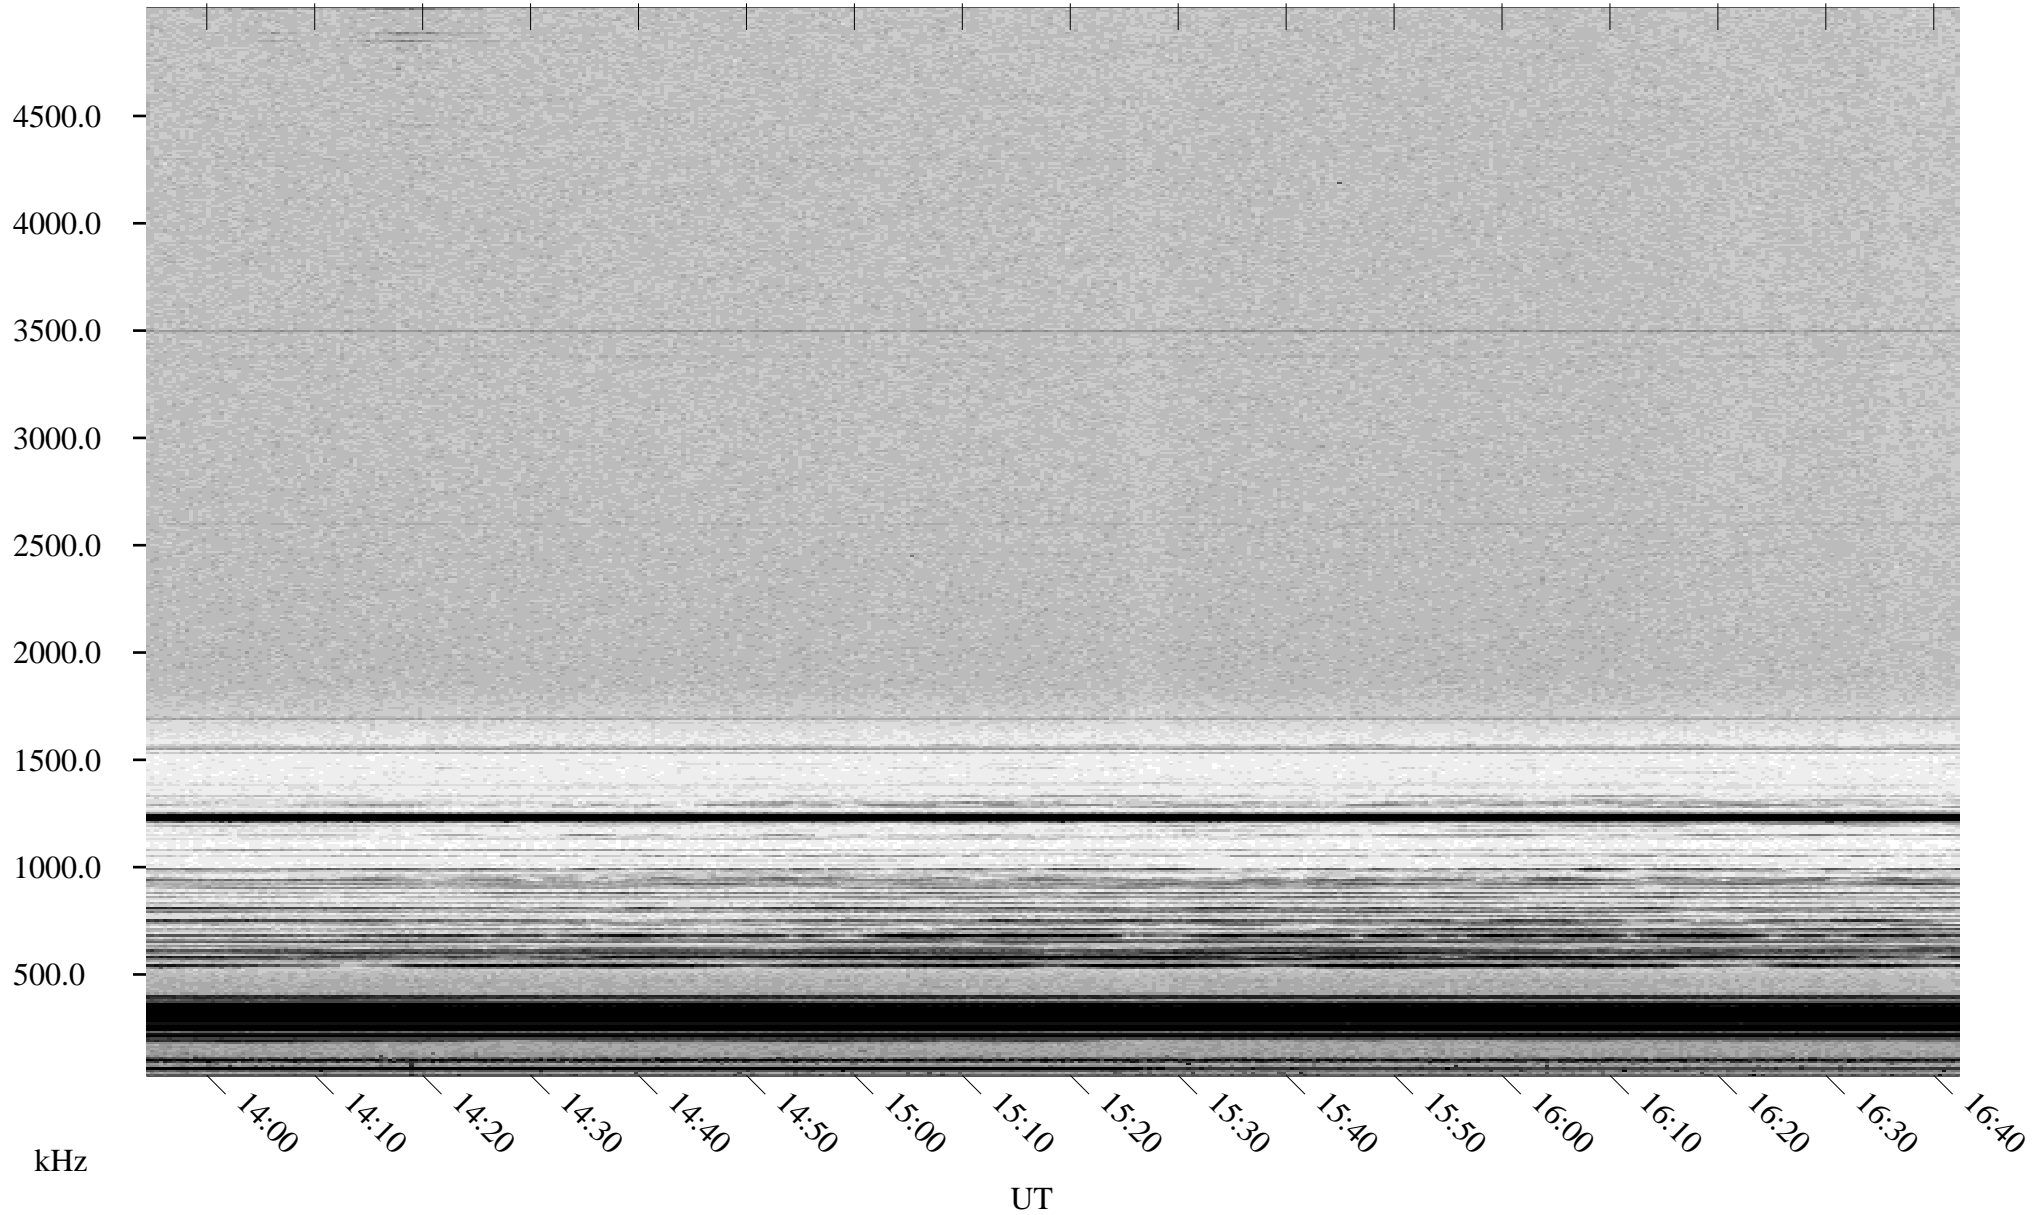

03/12/2000 Churchill, MTB

Linear Scale Black = 161 White = 15

ch00072l.r00m max_12

Page 1

03/12/2000 Churchill, MTB

Linear Scale Black = 161 White = 15

ch00072l.r00m max_12

Page 2

03/12/2000 Churchill, MTB

Linear Scale Black = 161 White = 15

ch00072l.r00m max_12

Page 3