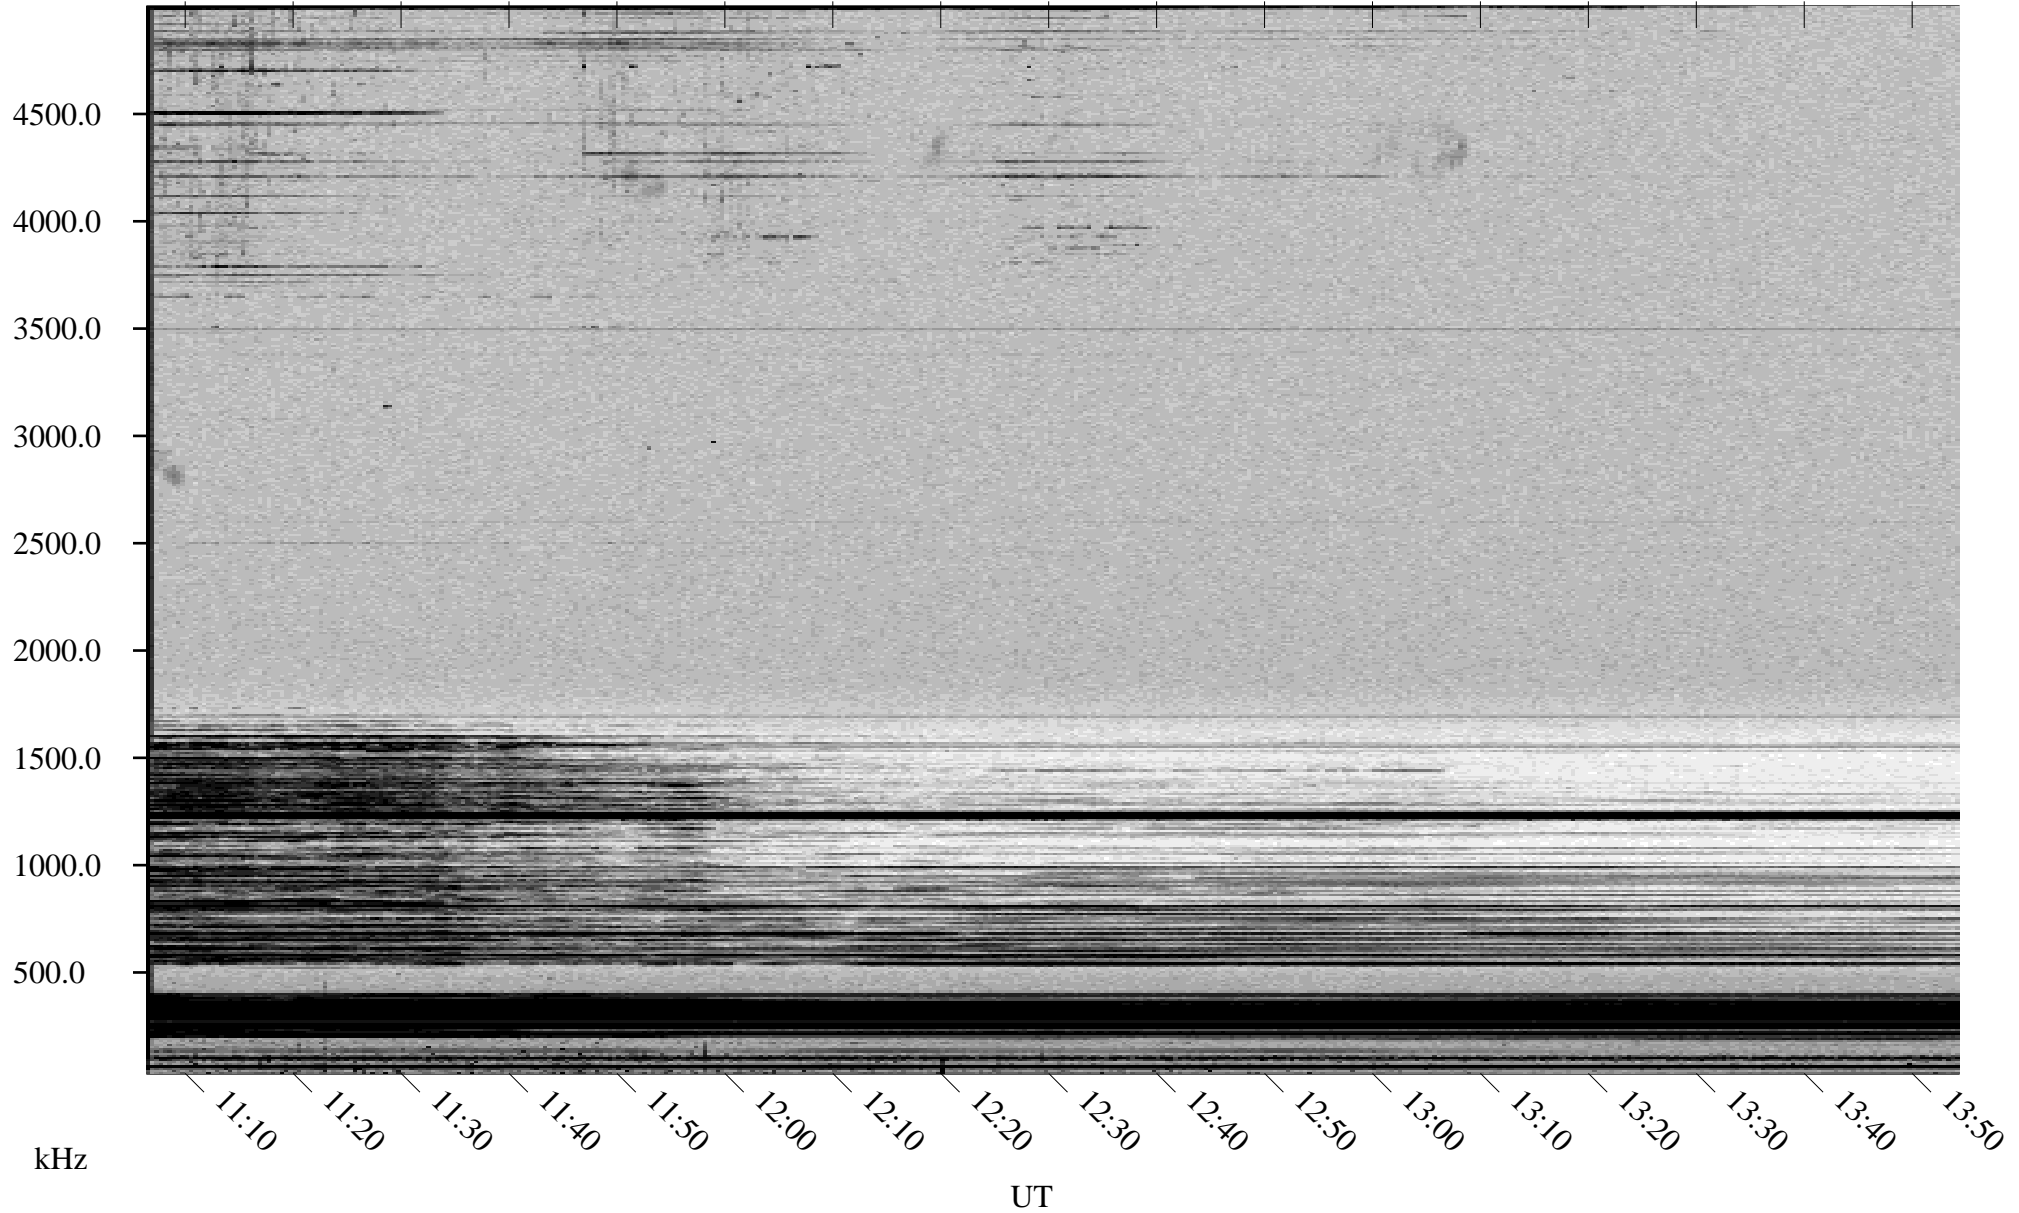

03/12/2000 Churchill, MTB

Linear Scale Black = 161 White = 15

ch00072l.r00m max_12

Page 1

03/12/2000 Churchill, MTB

Linear Scale Black = 161 White = 15

ch00072l.r00m max_12

Page 2

03/12/2000 Churchill, MTB

Linear Scale Black = 161 White = 15

ch00072l.r00m max_12

Page 3