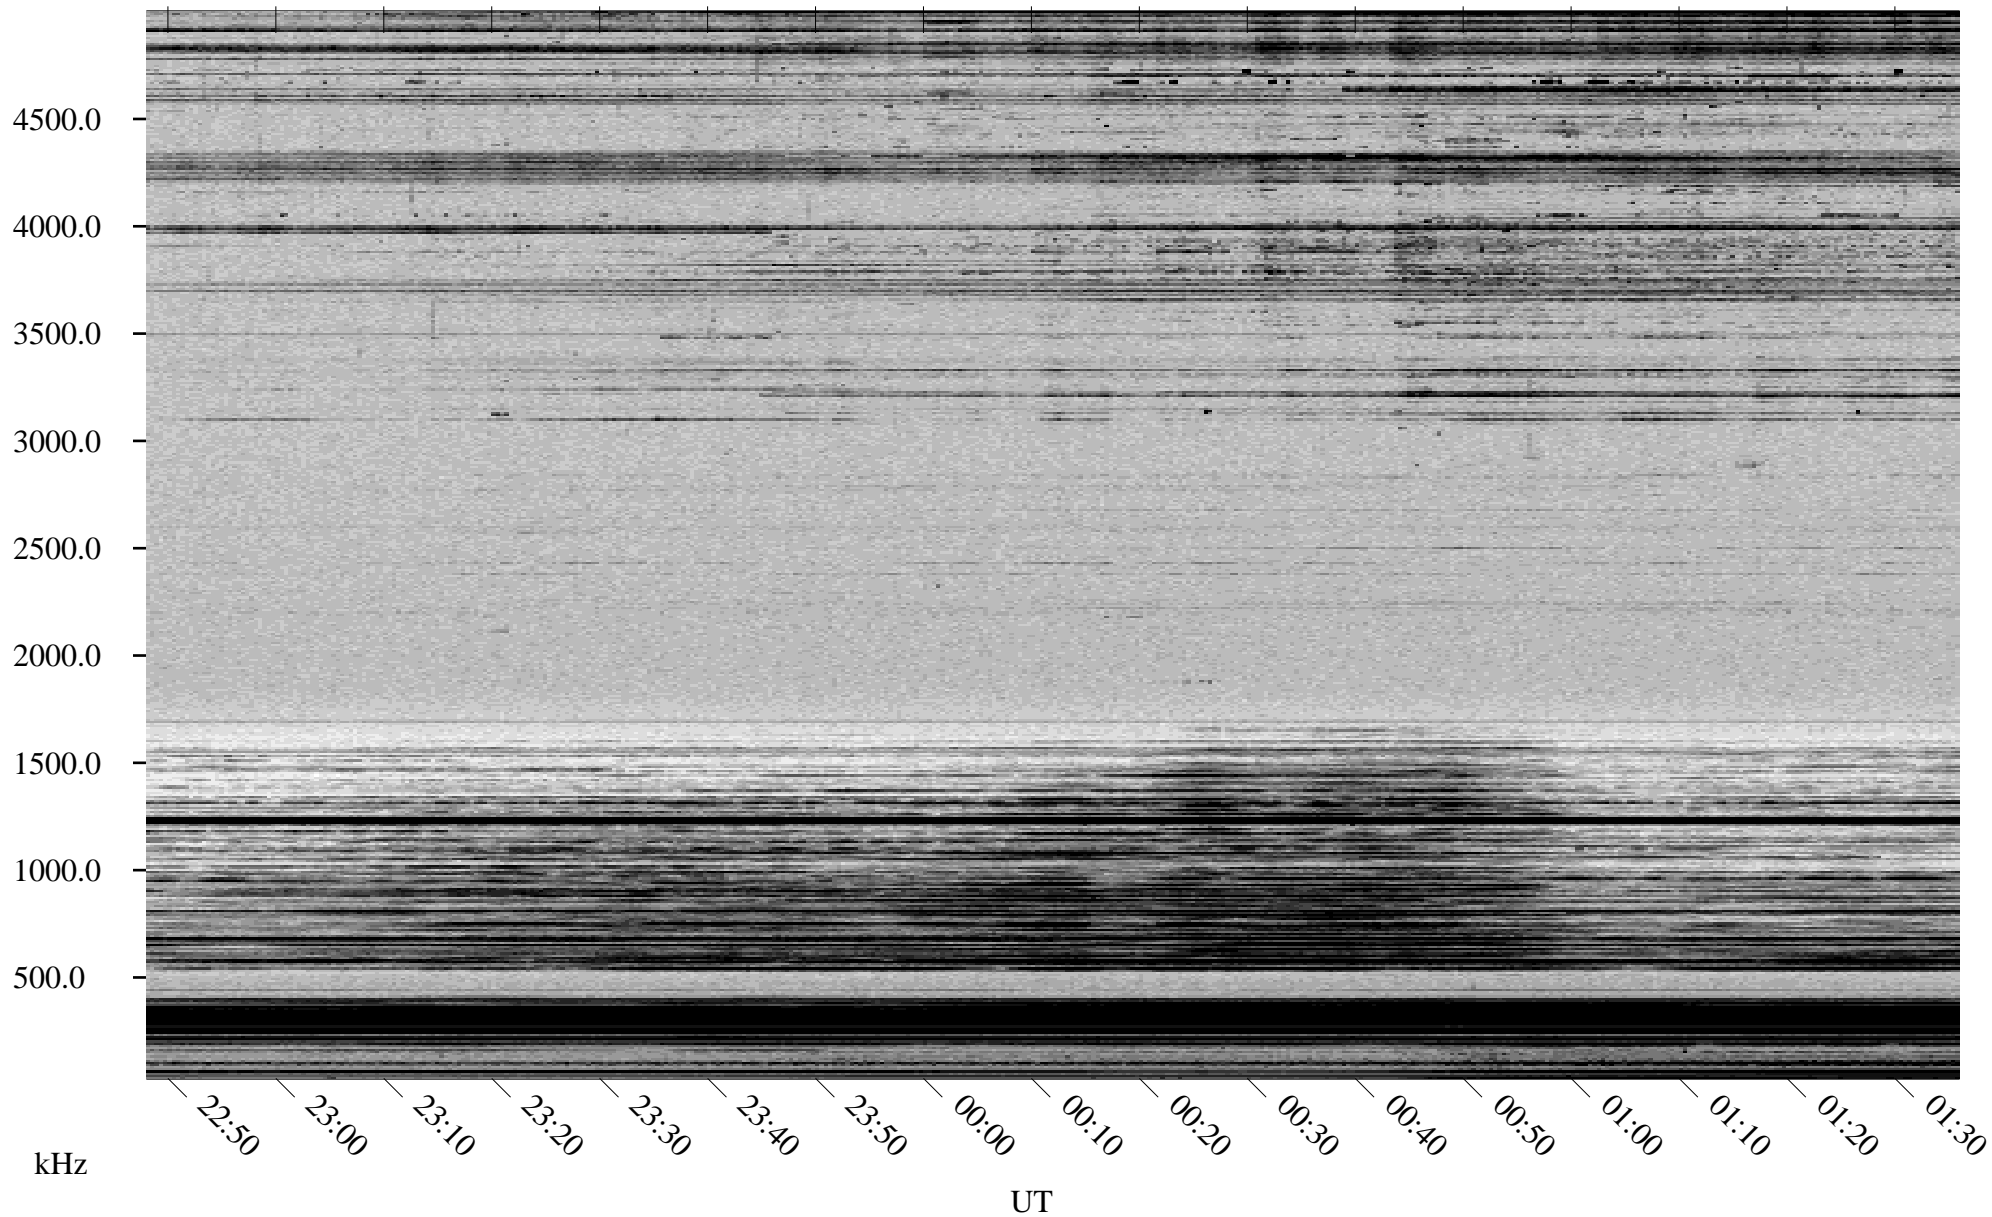

03/14/2000 Churchill, MTB

Linear Scale Black = 161 White = 15

ch00074l.r00m max_12

Page 1

03/14/2000 Churchill, MTB

Linear Scale Black = 161 White = 15

ch00074l.r00m max_12

Page 2

03/15/2000 Churchill, MTB

Linear Scale Black = 161 White = 15

ch00074l.r00m max_12

Page 3

03/15/2000 Churchill, MTB

Linear Scale Black = 161 White = 15

ch00074l.r00m max_12

Page 4

03/15/2000 Churchill, MTB

Linear Scale Black = 161 White = 15

ch00074l.r00m max_12

Page 5

03/15/2000 Churchill, MTB

Linear Scale Black = 161 White = 15

ch00074l.r00m max_12

Page 6

03/15/2000 Churchill, MTB

Linear Scale Black = 161 White = 15

ch00074l.r00m max_12

Page 7

03/15/2000 Churchill, MTB

Linear Scale Black = 161 White = 15

ch00074l.r00m max_12

Page 8