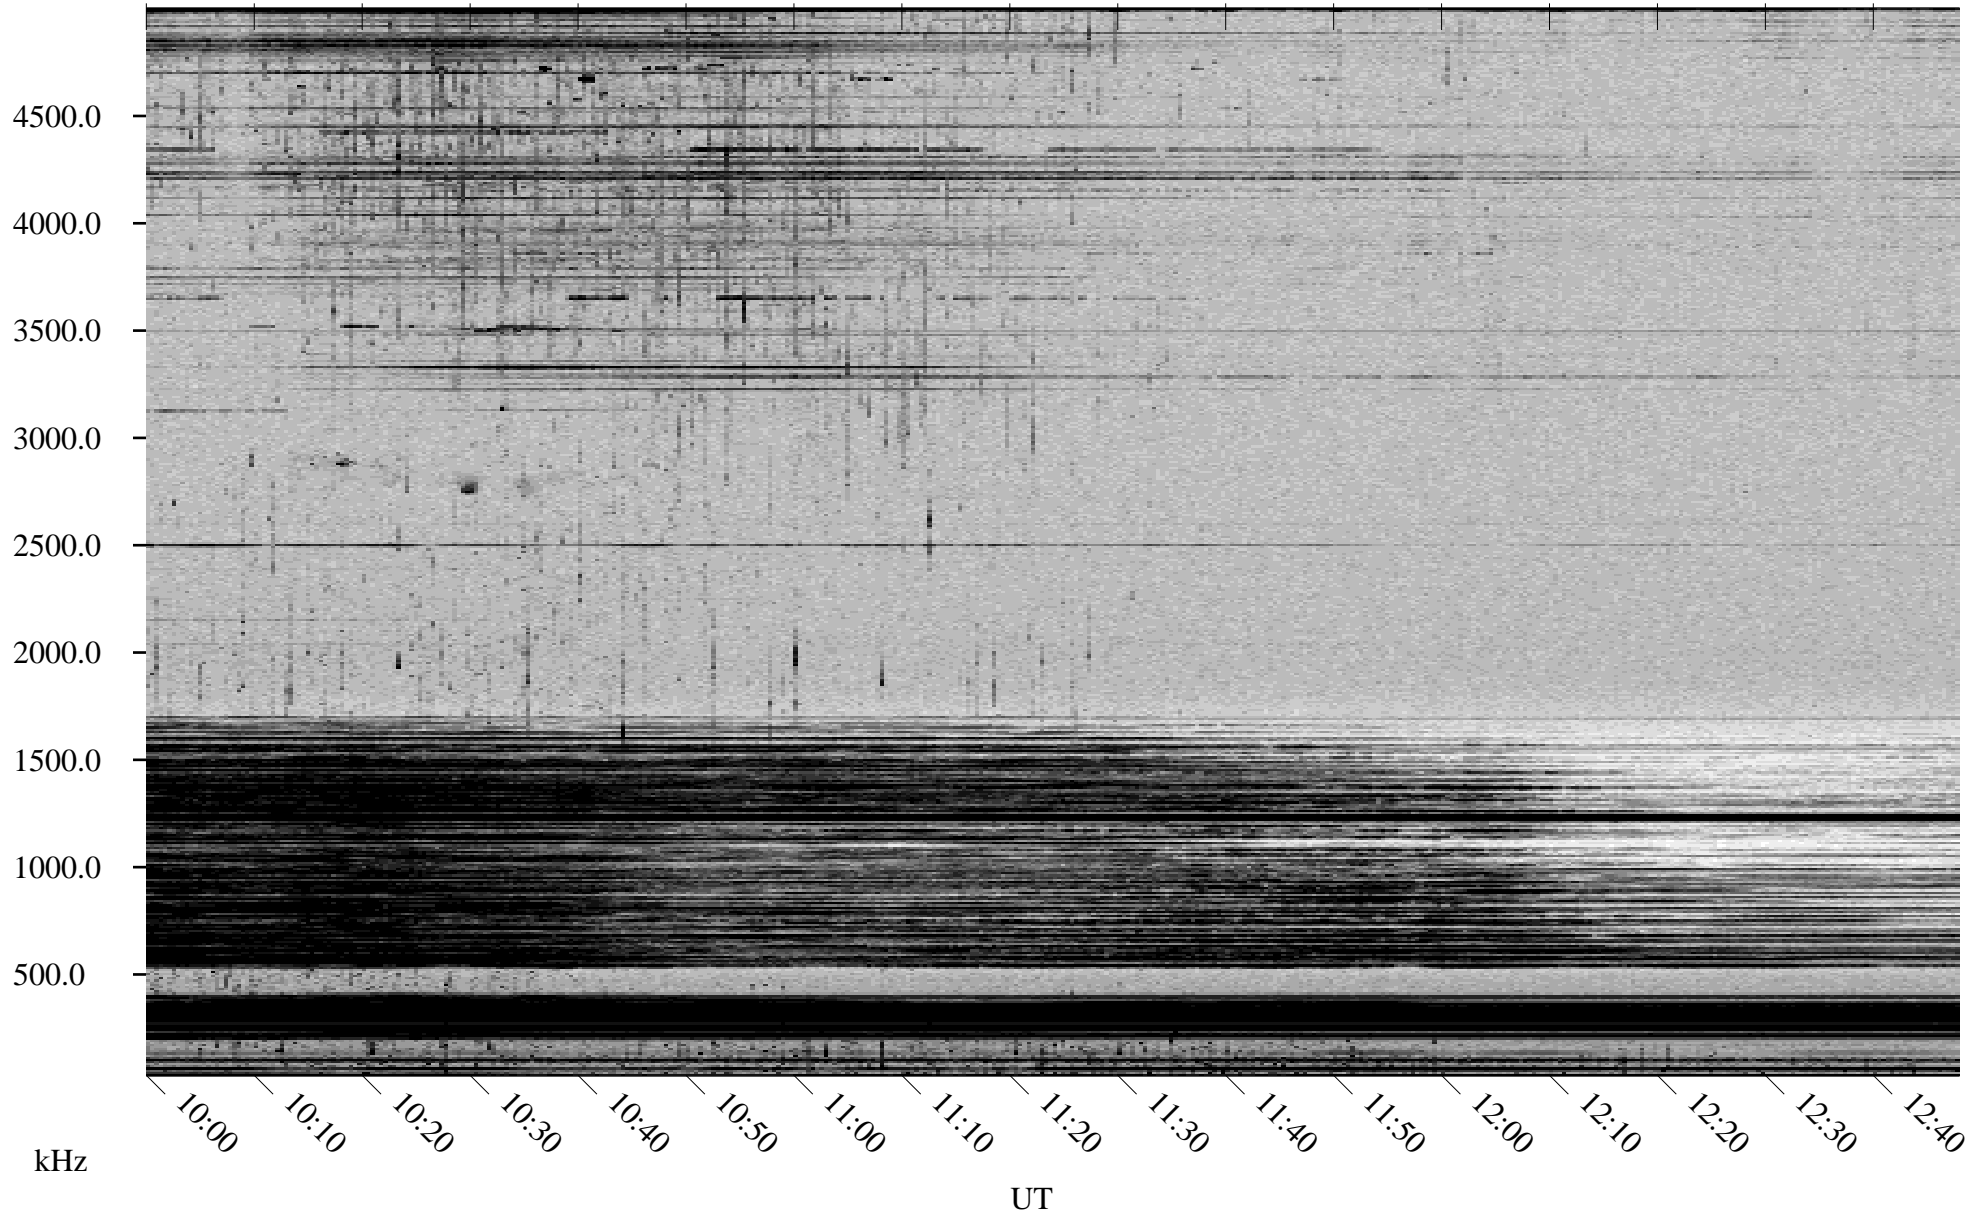

03/14/2000 Churchill, MTB

Linear Scale Black = 161 White = 15

ch00074l.r00m max_12

Page 1

03/14/2000 Churchill, MTB

Linear Scale Black = 161 White = 15

ch00074l.r00m max_12

Page 2

03/15/2000 Churchill, MTB

Linear Scale Black = 161 White = 15

ch00074l.r00m max_12

Page 3

03/15/2000 Churchill, MTB

Linear Scale Black = 161 White = 15

ch00074l.r00m max_12

Page 4

03/15/2000 Churchill, MTB

Linear Scale Black = 161 White = 15

ch00074l.r00m max_12

Page 5

03/15/2000 Churchill, MTB

Linear Scale Black = 161 White = 15

ch00074l.r00m max_12

Page 6

03/15/2000 Churchill, MTB

Linear Scale Black = 161 White = 15

ch00074l.r00m max_12

Page 7

03/15/2000 Churchill, MTB

Linear Scale Black = 161 White = 15

ch00074l.r00m max_12

Page 8