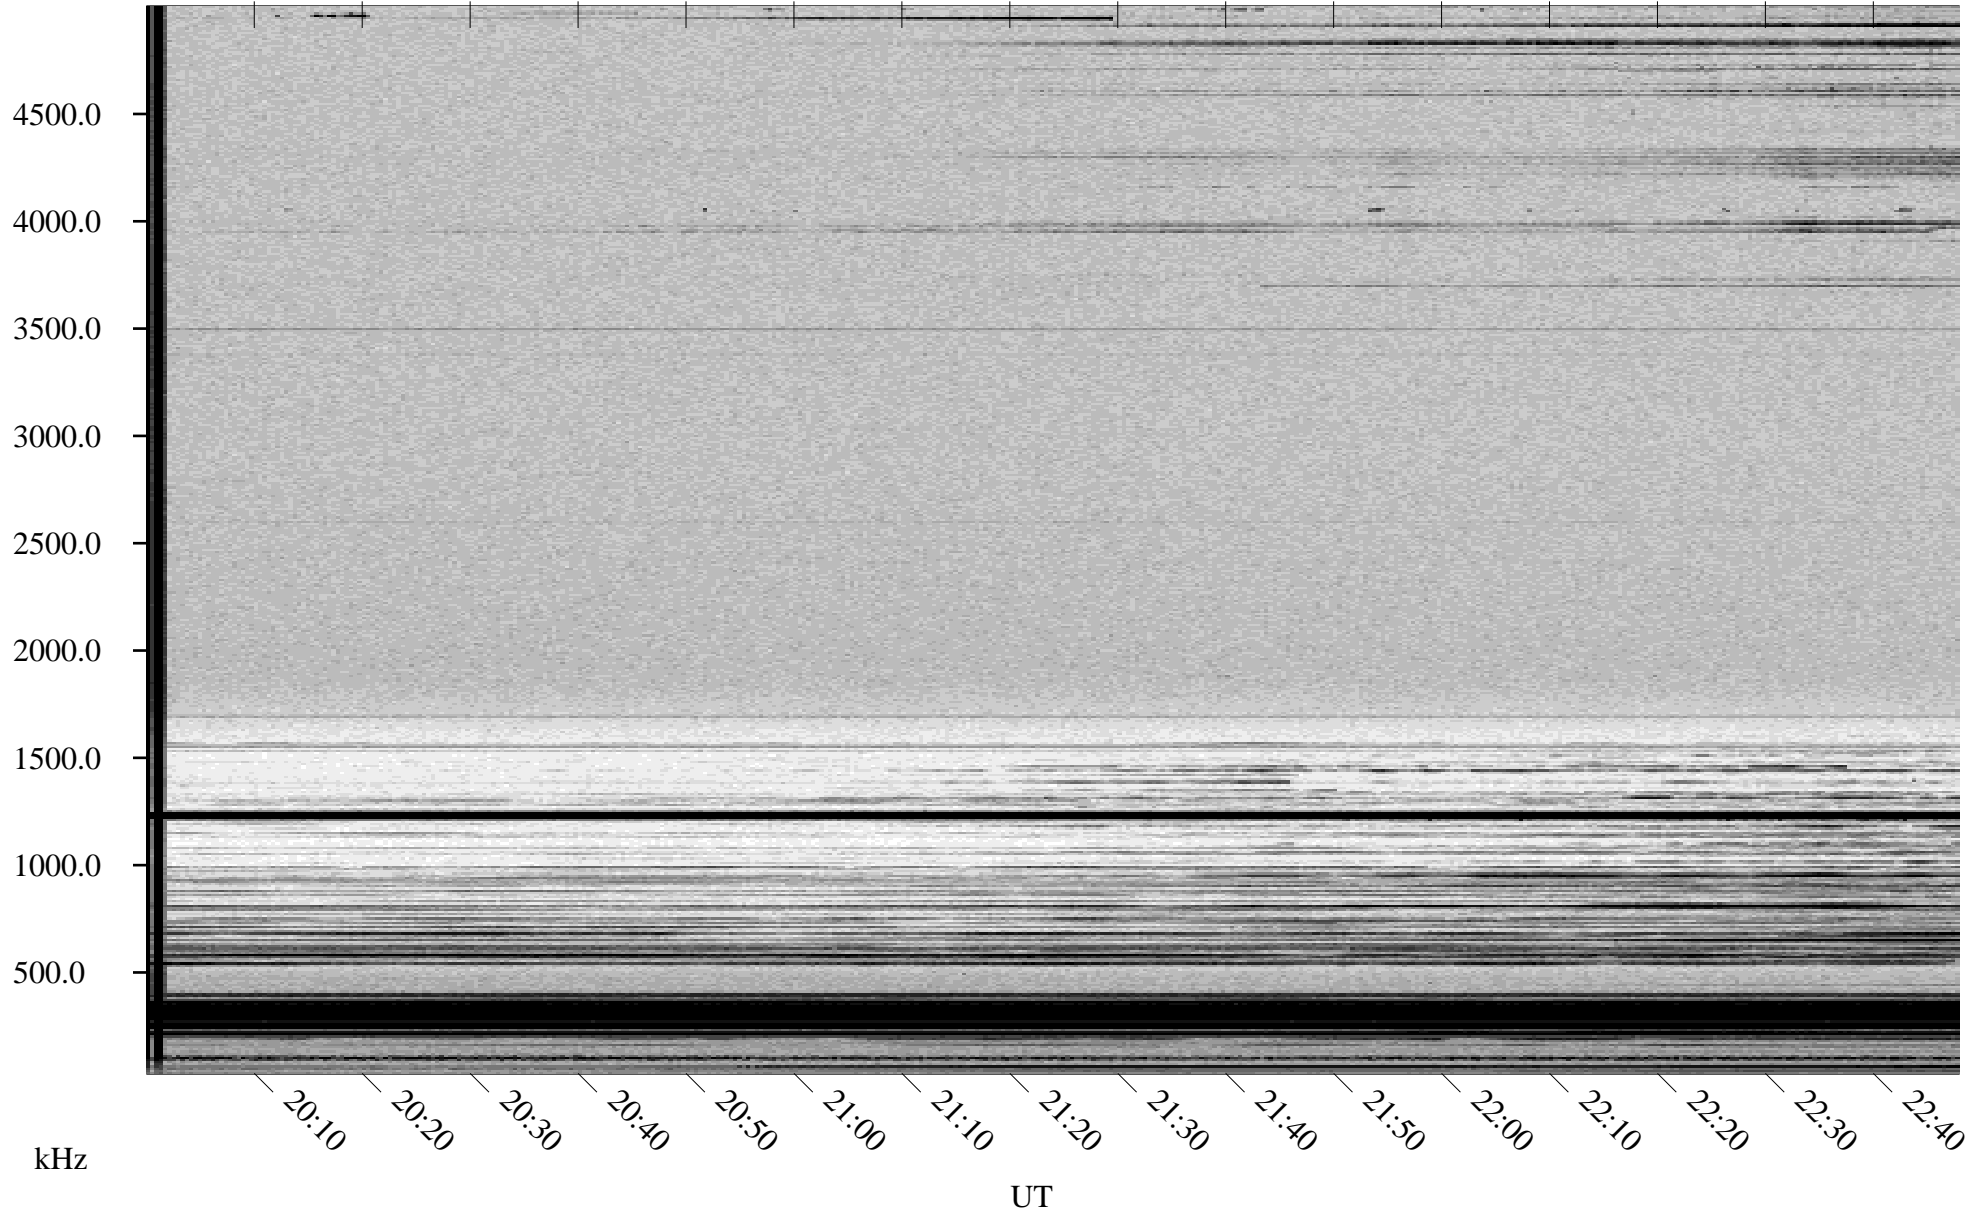

03/14/2000 Churchill, MTB

Linear Scale Black = 161 White = 15

ch00074l.r00m max_12

Page 1

03/14/2000 Churchill, MTB

Linear Scale Black = 161 White = 15

ch00074l.r00m max_12

Page 2

03/15/2000 Churchill, MTB

Linear Scale Black = 161 White = 15

ch00074l.r00m max_12

Page 3

03/15/2000 Churchill, MTB

Linear Scale Black = 161 White = 15

ch00074l.r00m max_12

Page 4

03/15/2000 Churchill, MTB

Linear Scale Black = 161 White = 15

ch00074l.r00m max_12

Page 5

03/15/2000 Churchill, MTB

Linear Scale Black = 161 White = 15

ch00074l.r00m max_12

Page 6

03/15/2000 Churchill, MTB

Linear Scale Black = 161 White = 15

ch00074l.r00m max_12

Page 7

03/15/2000 Churchill, MTB

Linear Scale Black = 161 White = 15

ch00074l.r00m max_12

Page 8