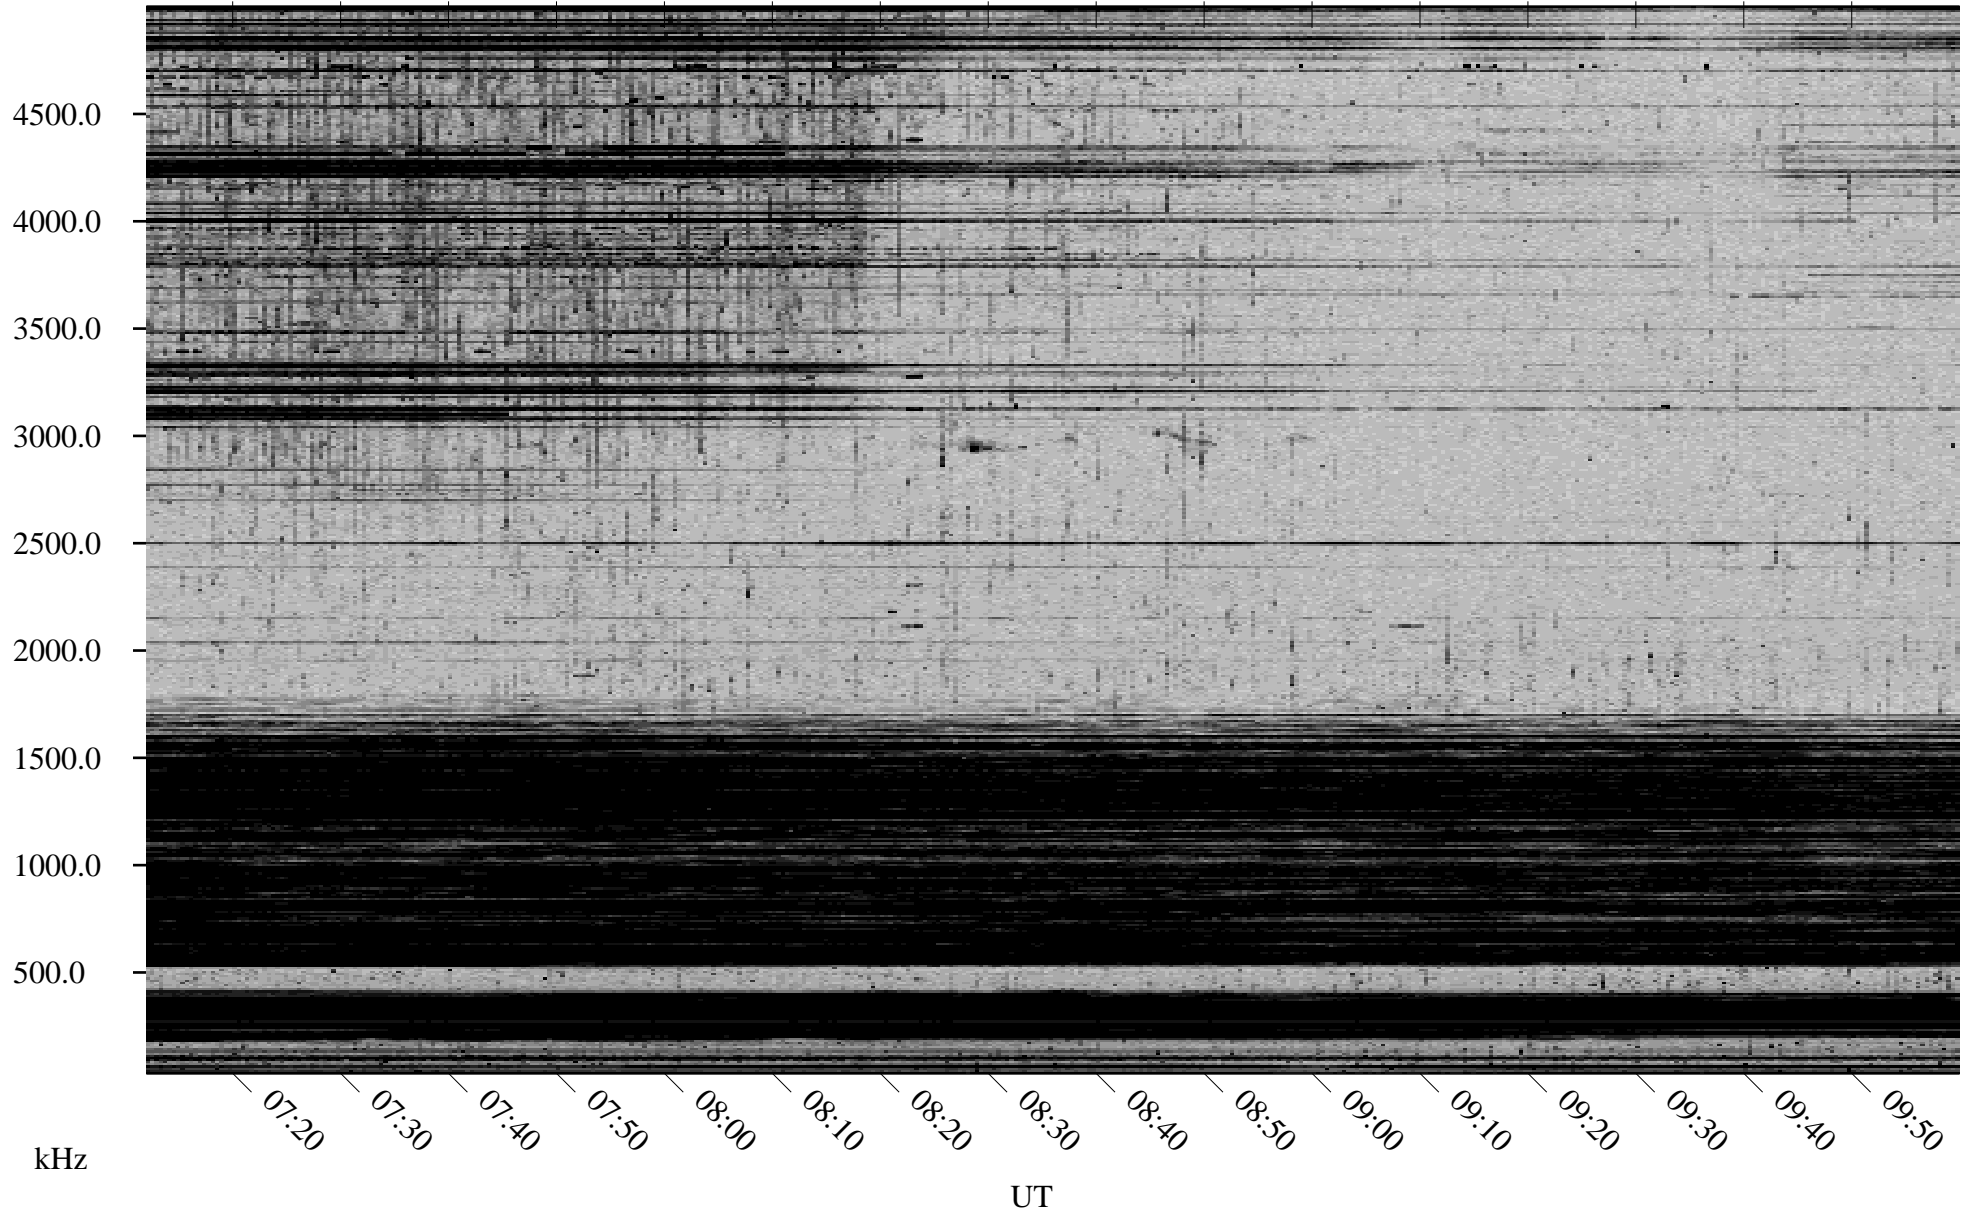

03/14/2000 Churchill, MTB

Linear Scale Black = 161 White = 15

ch00074l.r00m max_12

Page 1

03/14/2000 Churchill, MTB

Linear Scale Black = 161 White = 15

ch00074l.r00m max_12

Page 2

03/15/2000 Churchill, MTB

Linear Scale Black = 161 White = 15

ch00074l.r00m max_12

Page 3

03/15/2000 Churchill, MTB

Linear Scale Black = 161 White = 15

ch00074l.r00m max_12

Page 4

03/15/2000 Churchill, MTB

Linear Scale Black = 161 White = 15

ch00074l.r00m max_12

Page 5

03/15/2000 Churchill, MTB

Linear Scale Black = 161 White = 15

ch00074l.r00m max_12

Page 6

03/15/2000 Churchill, MTB

Linear Scale Black = 161 White = 15

ch00074l.r00m max_12

Page 7

03/15/2000 Churchill, MTB

Linear Scale Black = 161 White = 15

ch00074l.r00m max_12

Page 8