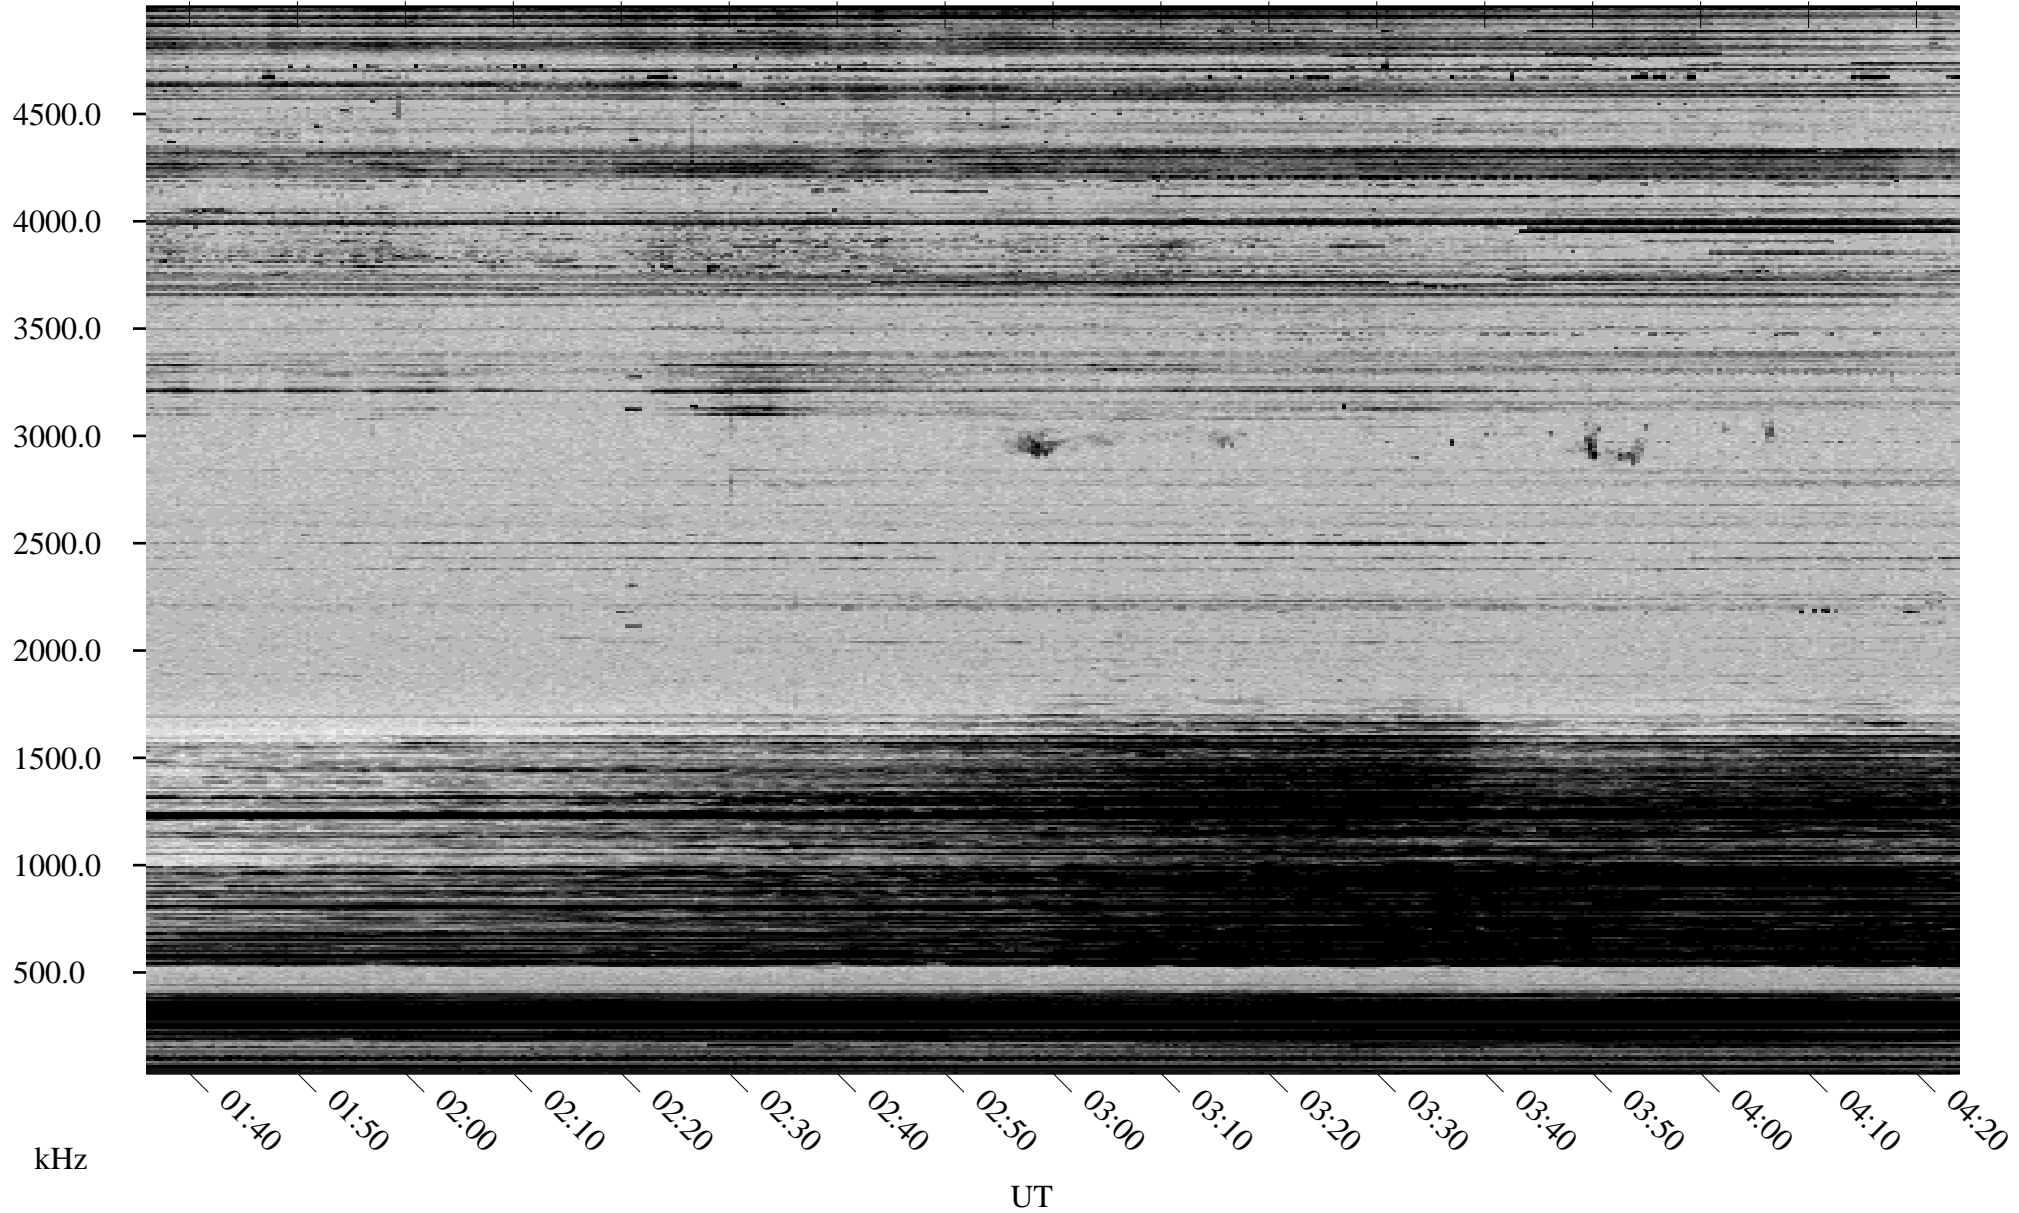

03/14/2000 Churchill, MTB

Linear Scale Black = 161 White = 15

ch00074l.r00m max_12

Page 1

03/14/2000 Churchill, MTB

Linear Scale Black = 161 White = 15

ch00074l.r00m max_12

Page 2

03/15/2000 Churchill, MTB

Linear Scale Black = 161 White = 15

ch00074l.r00m max_12

Page 3

03/15/2000 Churchill, MTB

Linear Scale Black = 161 White = 15

ch00074l.r00m max_12

Page 4

03/15/2000 Churchill, MTB

Linear Scale Black = 161 White = 15

ch00074l.r00m max_12

Page 5

03/15/2000 Churchill, MTB

Linear Scale Black = 161 White = 15

ch00074l.r00m max_12

Page 6

03/15/2000 Churchill, MTB

Linear Scale Black = 161 White = 15

ch00074l.r00m max_12

Page 7

03/15/2000 Churchill, MTB

Linear Scale Black = 161 White = 15

ch00074l.r00m max_12

Page 8