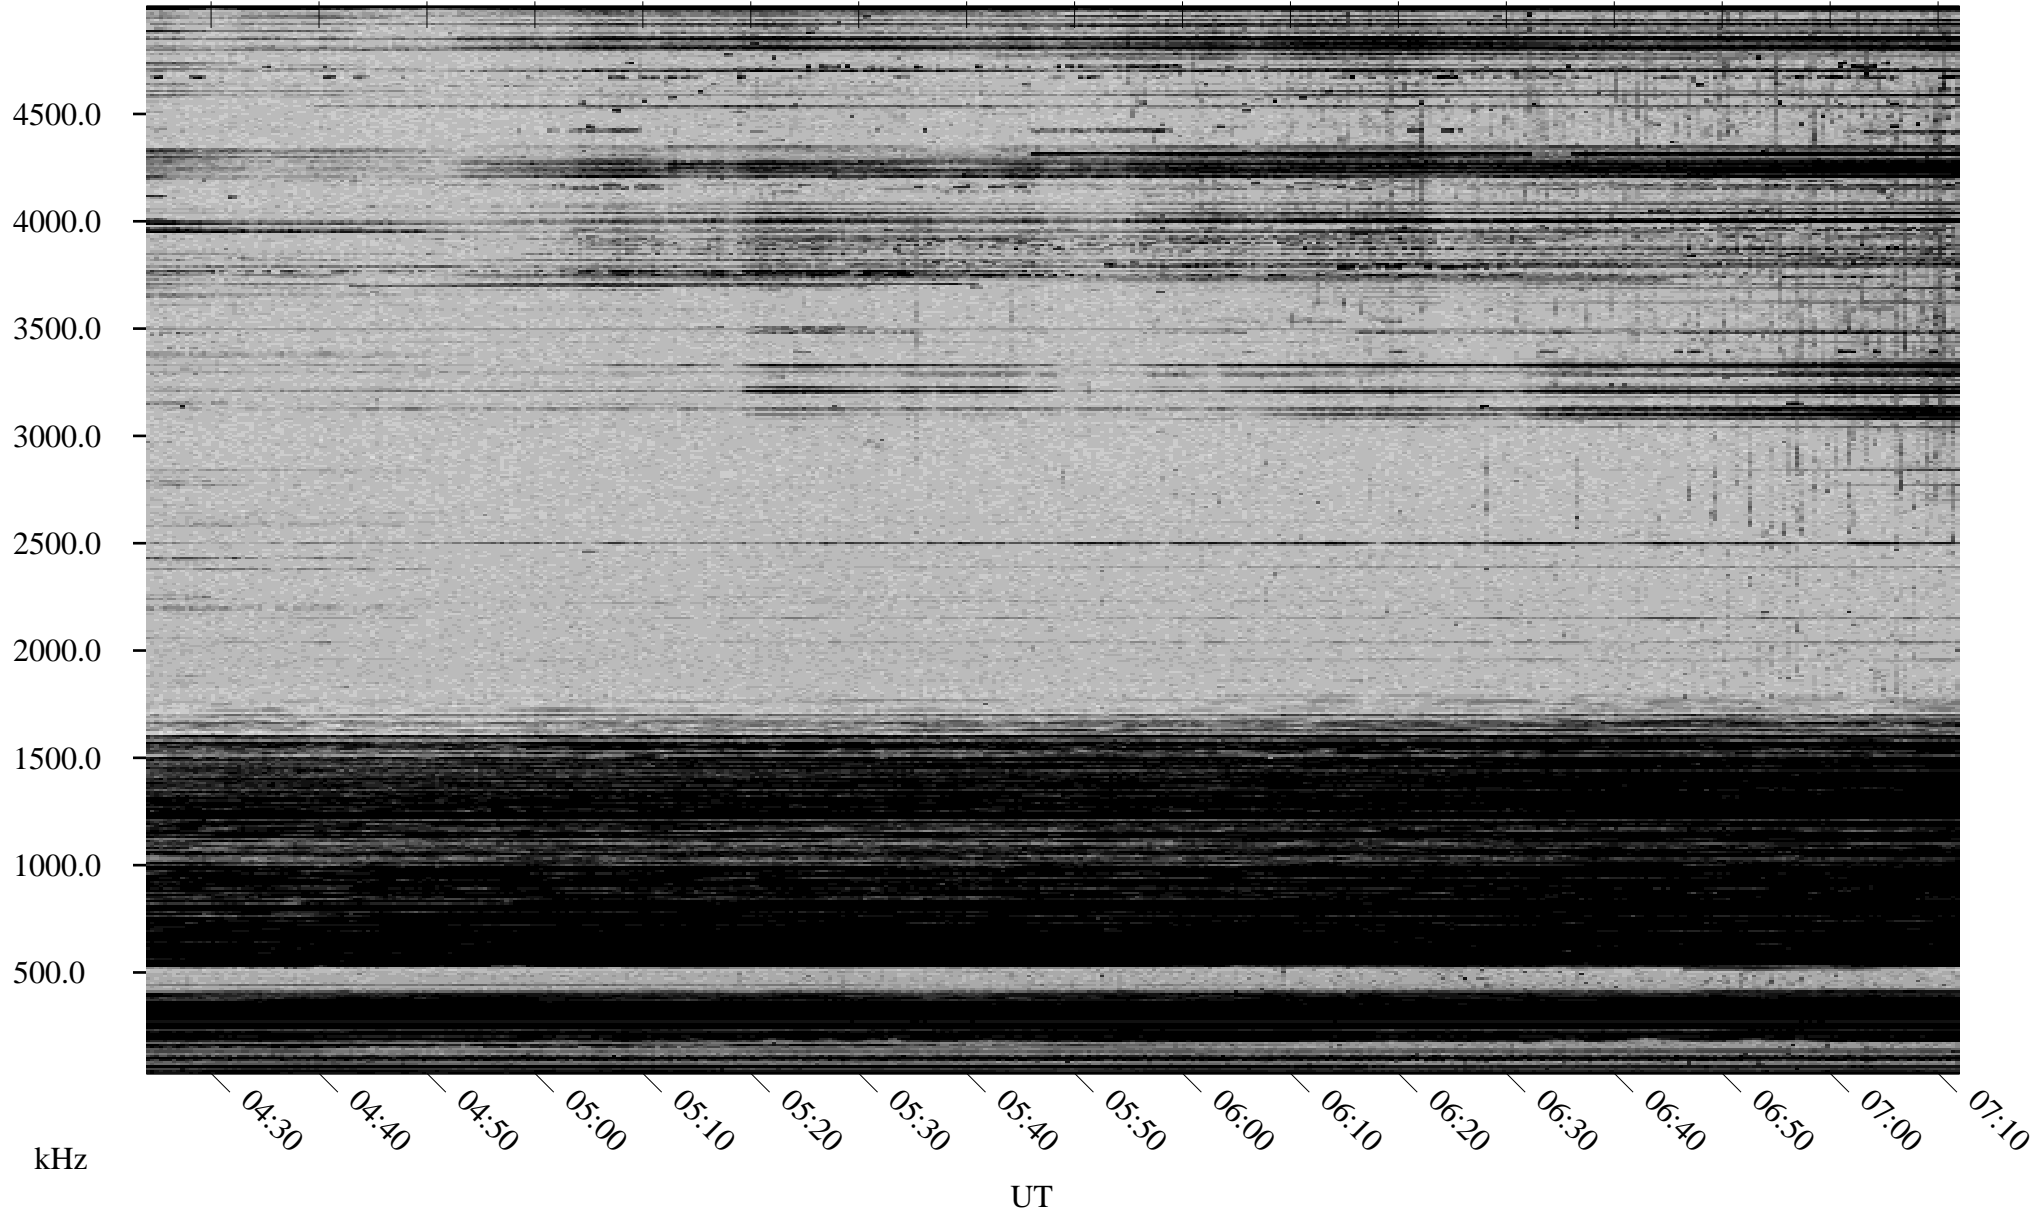

03/14/2000 Churchill, MTB

Linear Scale Black = 161 White = 15

ch00074l.r00m max_12

Page 1

03/14/2000 Churchill, MTB

Linear Scale Black = 161 White = 15

ch00074l.r00m max_12

Page 2

03/15/2000 Churchill, MTB

Linear Scale Black = 161 White = 15

ch00074l.r00m max_12

Page 3

03/15/2000 Churchill, MTB

Linear Scale Black = 161 White = 15

ch00074l.r00m max_12

Page 4

03/15/2000 Churchill, MTB

Linear Scale Black = 161 White = 15

ch00074l.r00m max_12

Page 5

03/15/2000 Churchill, MTB

Linear Scale Black = 161 White = 15

ch00074l.r00m max_12

Page 6

03/15/2000 Churchill, MTB

Linear Scale Black = 161 White = 15

ch00074l.r00m max_12

Page 7

03/15/2000 Churchill, MTB

Linear Scale Black = 161 White = 15

ch00074l.r00m max_12

Page 8