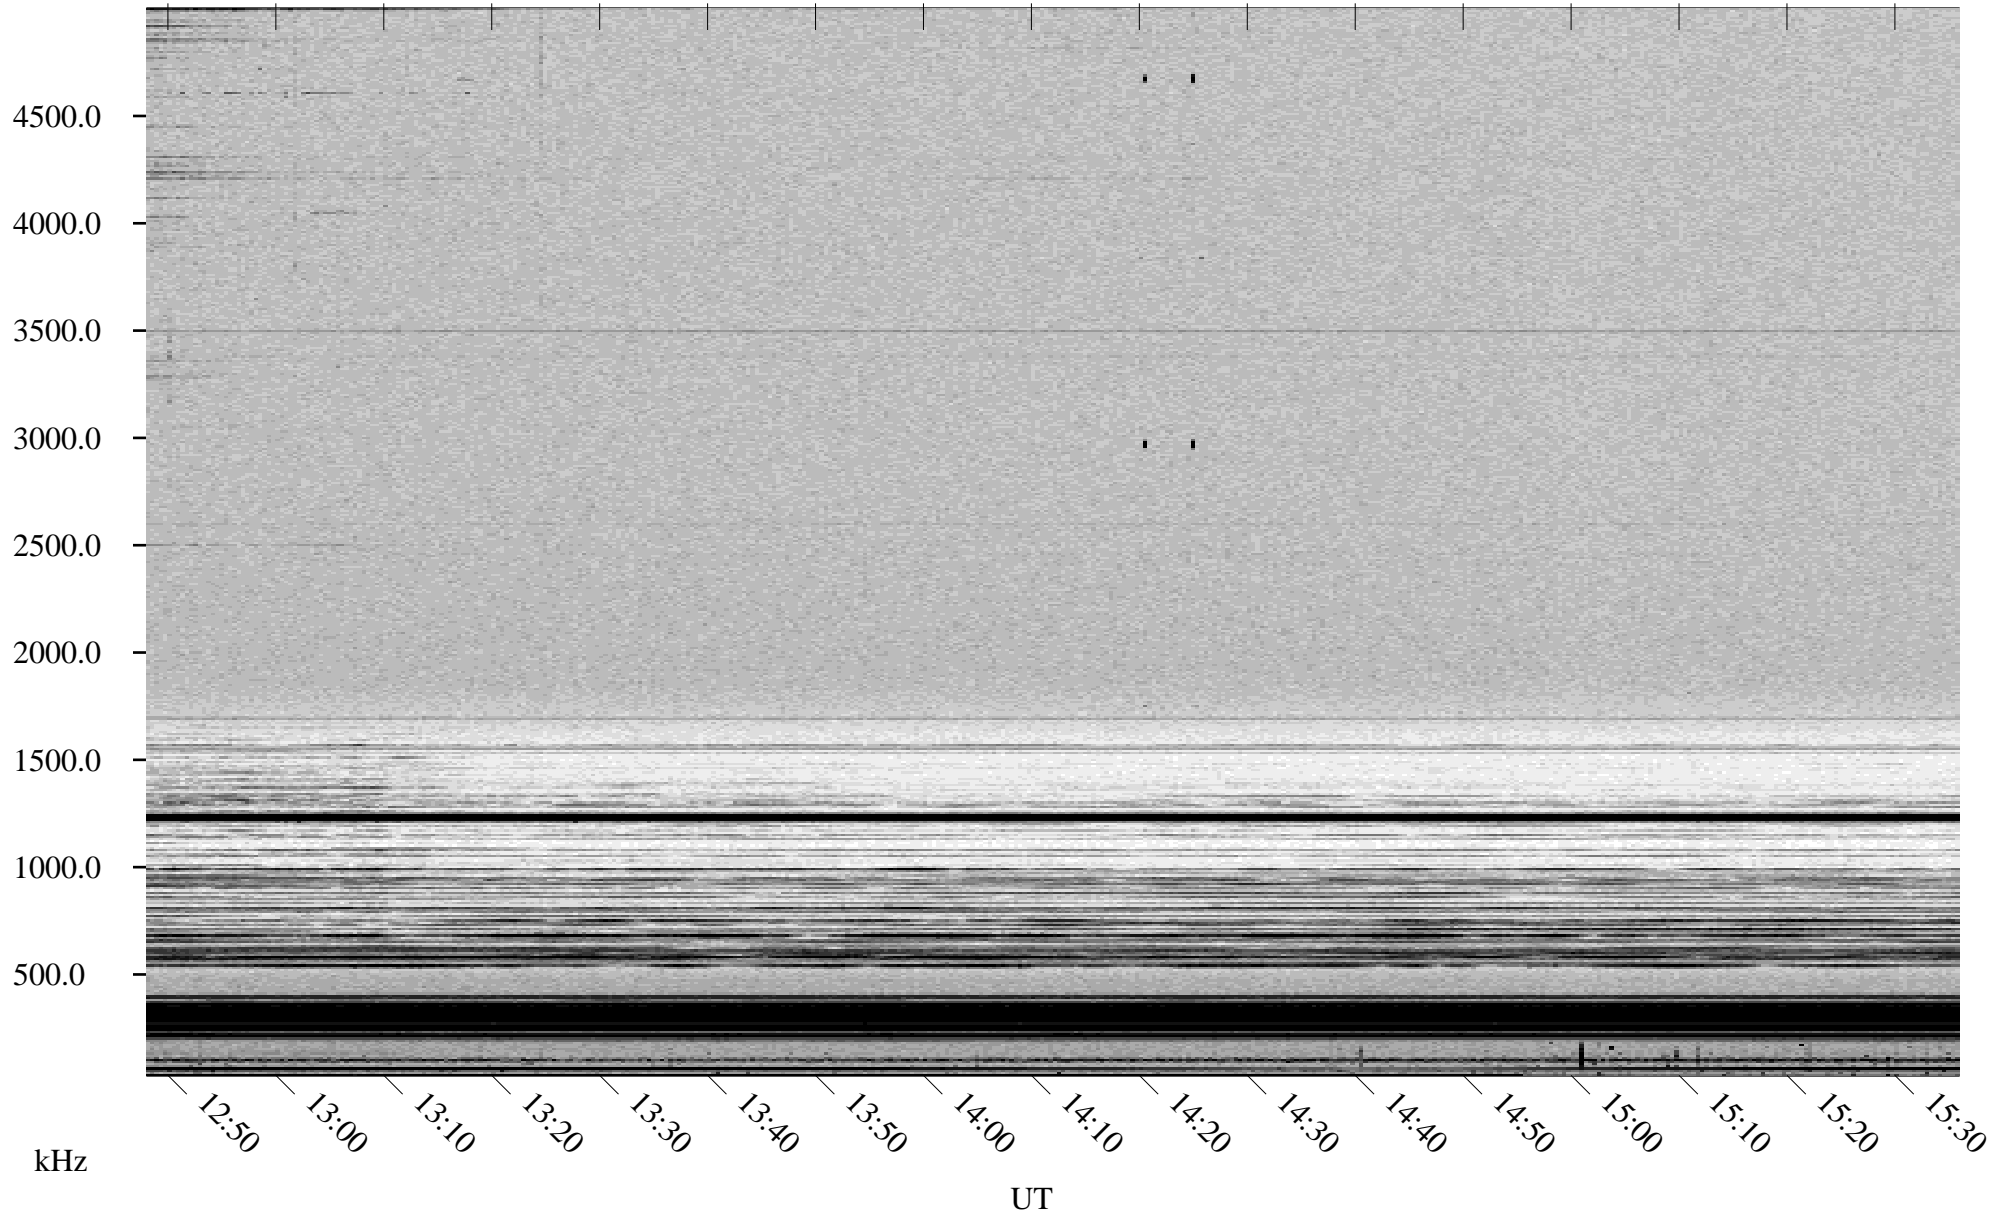

03/14/2000 Churchill, MTB

Linear Scale Black = 161 White = 15

ch00074l.r00m max_12

Page 1

03/14/2000 Churchill, MTB

Linear Scale Black = 161 White = 15

ch00074l.r00m max_12

Page 2

03/15/2000 Churchill, MTB

Linear Scale Black = 161 White = 15

ch00074l.r00m max_12

Page 3

03/15/2000 Churchill, MTB

Linear Scale Black = 161 White = 15

ch00074l.r00m max_12

Page 4

03/15/2000 Churchill, MTB

Linear Scale Black = 161 White = 15

ch00074l.r00m max_12

Page 5

03/15/2000 Churchill, MTB

Linear Scale Black = 161 White = 15

ch00074l.r00m max_12

Page 6

03/15/2000 Churchill, MTB

Linear Scale Black = 161 White = 15

ch00074l.r00m max_12

Page 7

03/15/2000 Churchill, MTB

Linear Scale Black = 161 White = 15

ch00074l.r00m max_12

Page 8