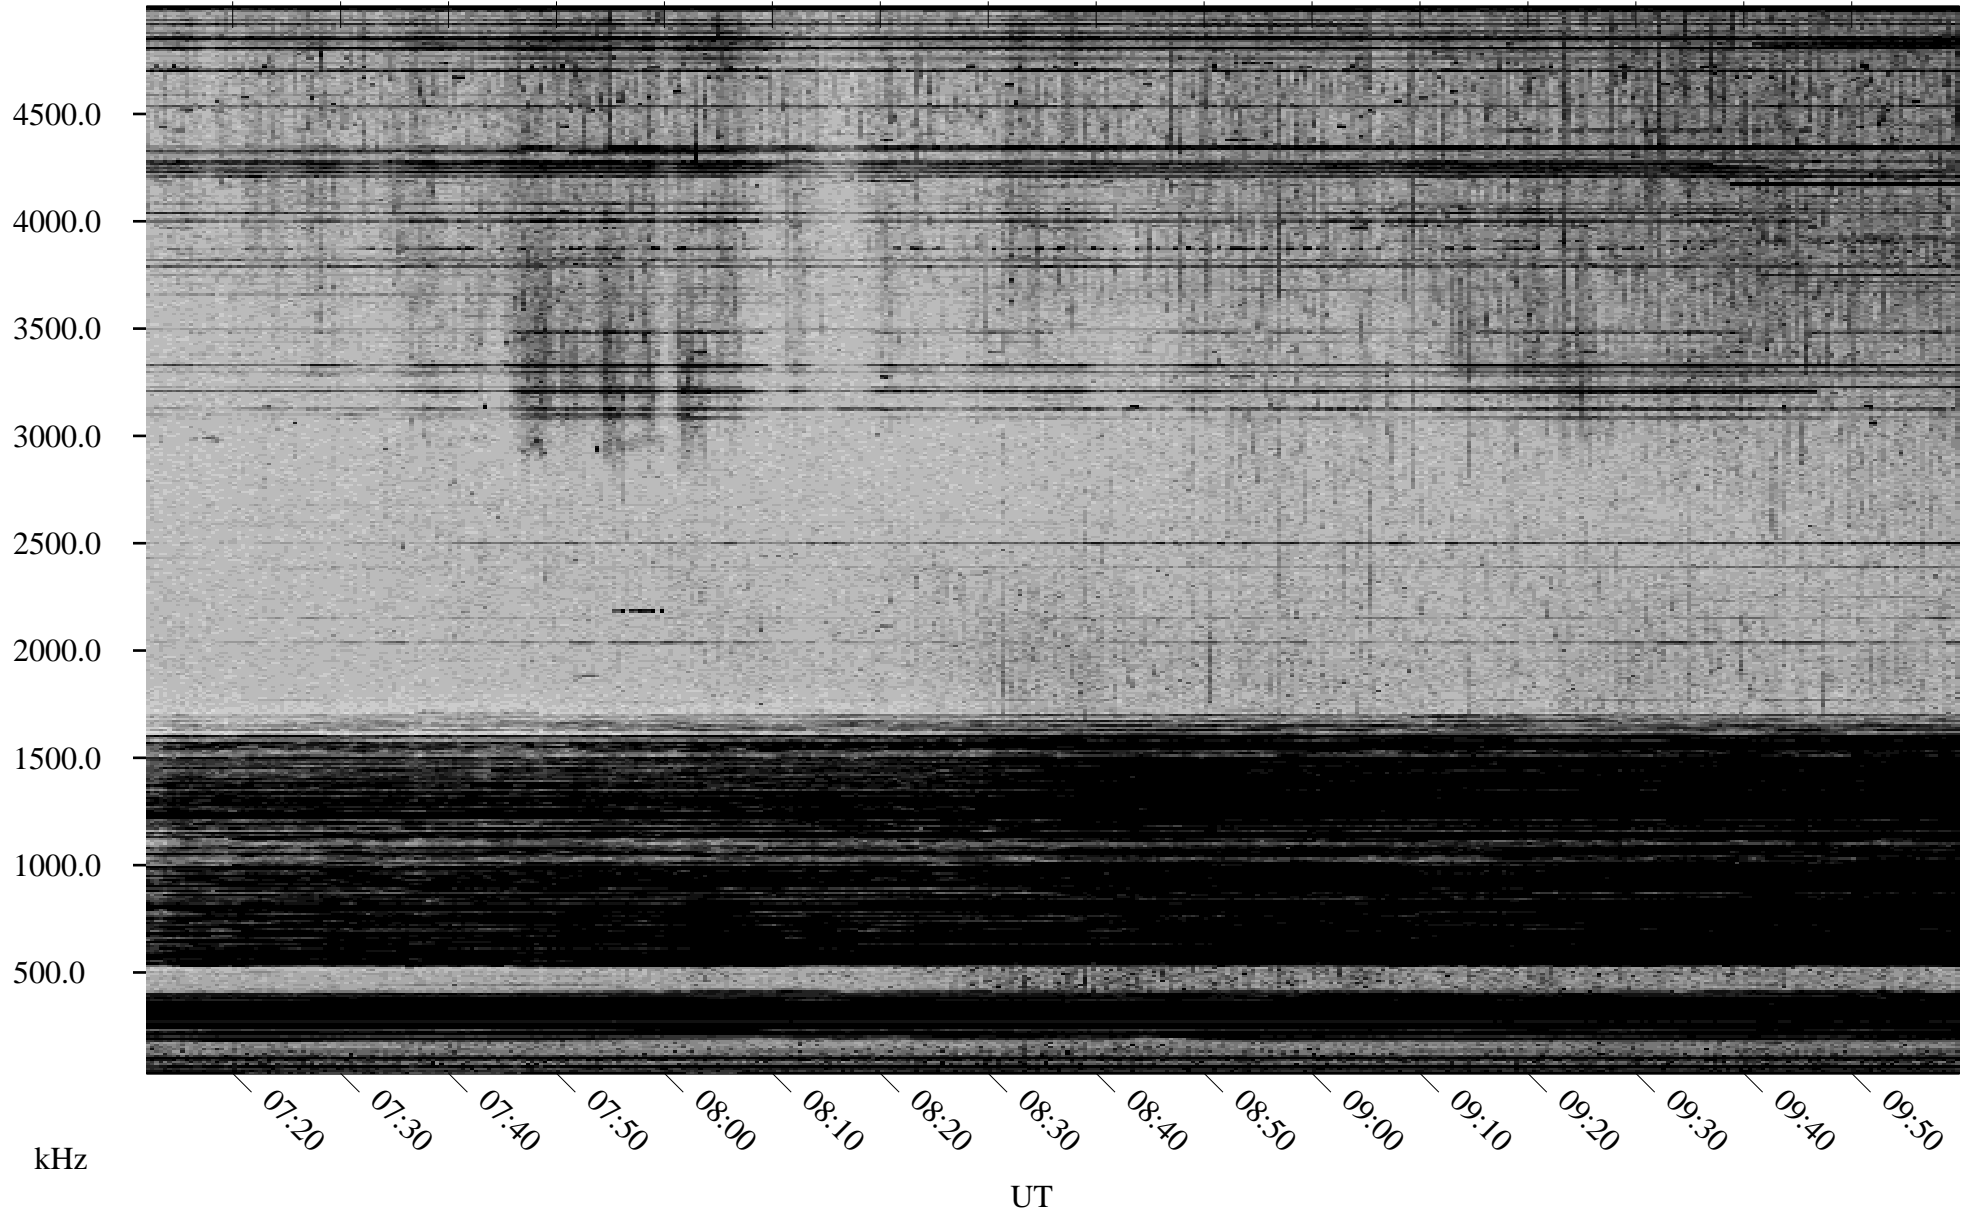

03/15/2000 Churchill, MTB

Linear Scale Black = 161 White = 15

ch000751.r00m max_12

Page 1

03/15/2000 Churchill, MTB

Linear Scale Black = 161 White = 15

ch000751.r00m max_12

Page 2

03/16/2000 Churchill, MTB

Linear Scale Black = 161 White = 15

ch000751.r00m max_12

Page 3

03/16/2000 Churchill, MTB

Linear Scale Black = 161 White = 15

ch000751.r00m max_12

Page 4

03/16/2000 Churchill, MTB

Linear Scale Black = 161 White = 15

ch000751.r00m max_12

03/16/2000 Churchill, MTB

Linear Scale Black = 161 White = 15

ch000751.r00m max_12

Page 6

03/16/2000 Churchill, MTB

Linear Scale Black = 161 White = 15

ch000751.r00m max_12

Page 7

03/16/2000 Churchill, MTB

Linear Scale Black = 161 White = 15

ch000751.r00m max_12