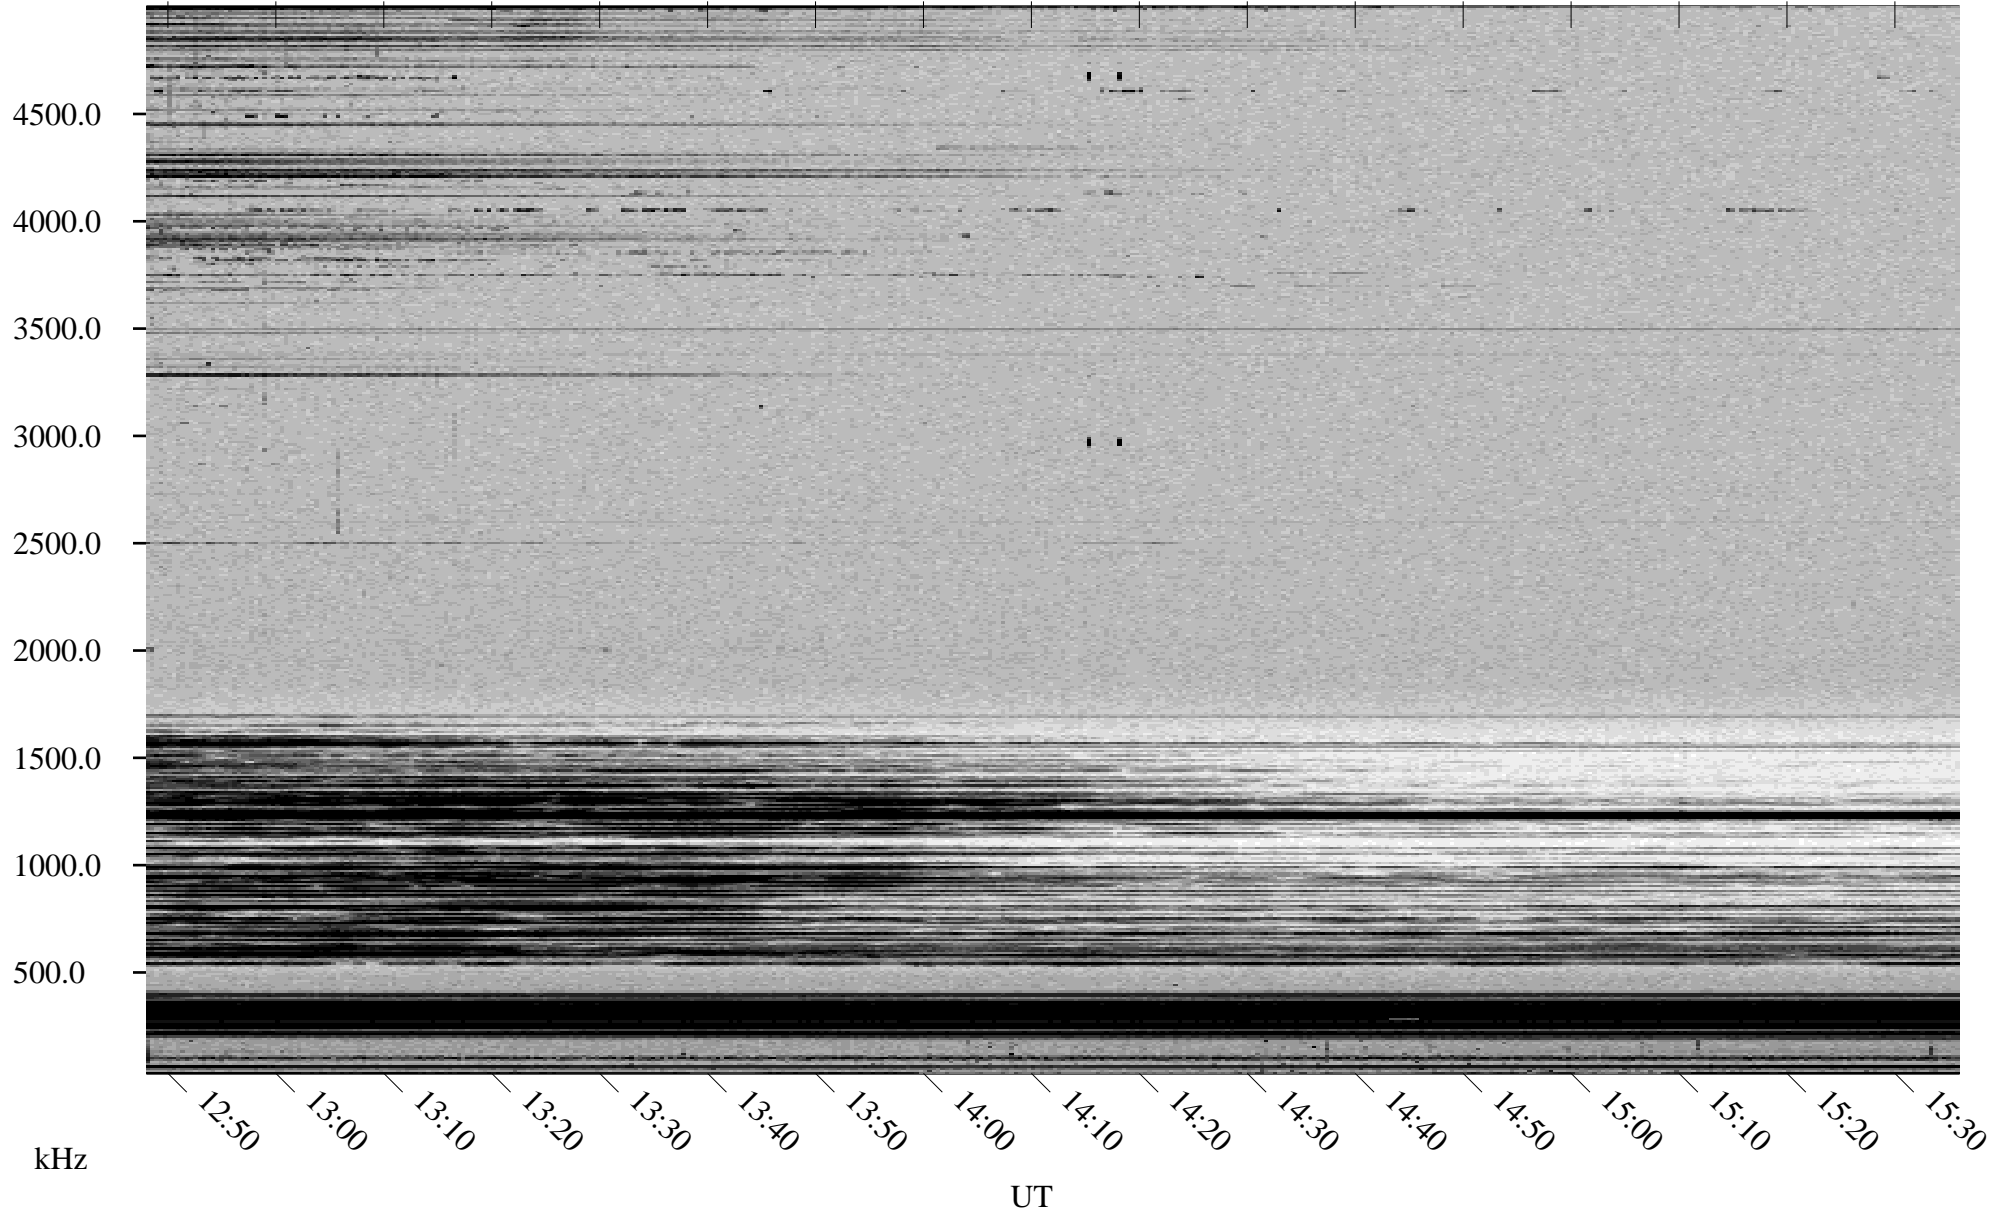

03/15/2000 Churchill, MTB

Linear Scale Black = 161 White = 15

ch000751.r00m max_12

Page 1

03/15/2000 Churchill, MTB

Linear Scale Black = 161 White = 15

ch000751.r00m max_12

Page 2

03/16/2000 Churchill, MTB

Linear Scale Black = 161 White = 15

ch000751.r00m max_12

Page 3

03/16/2000 Churchill, MTB

Linear Scale Black = 161 White = 15

ch000751.r00m max_12

Page 4

03/16/2000 Churchill, MTB

Linear Scale Black = 161 White = 15

ch000751.r00m max_12

03/16/2000 Churchill, MTB

Linear Scale Black = 161 White = 15

ch000751.r00m max_12

Page 6

03/16/2000 Churchill, MTB

Linear Scale Black = 161 White = 15

ch000751.r00m max_12

Page 7

03/16/2000 Churchill, MTB

Linear Scale Black = 161 White = 15

ch000751.r00m max_12