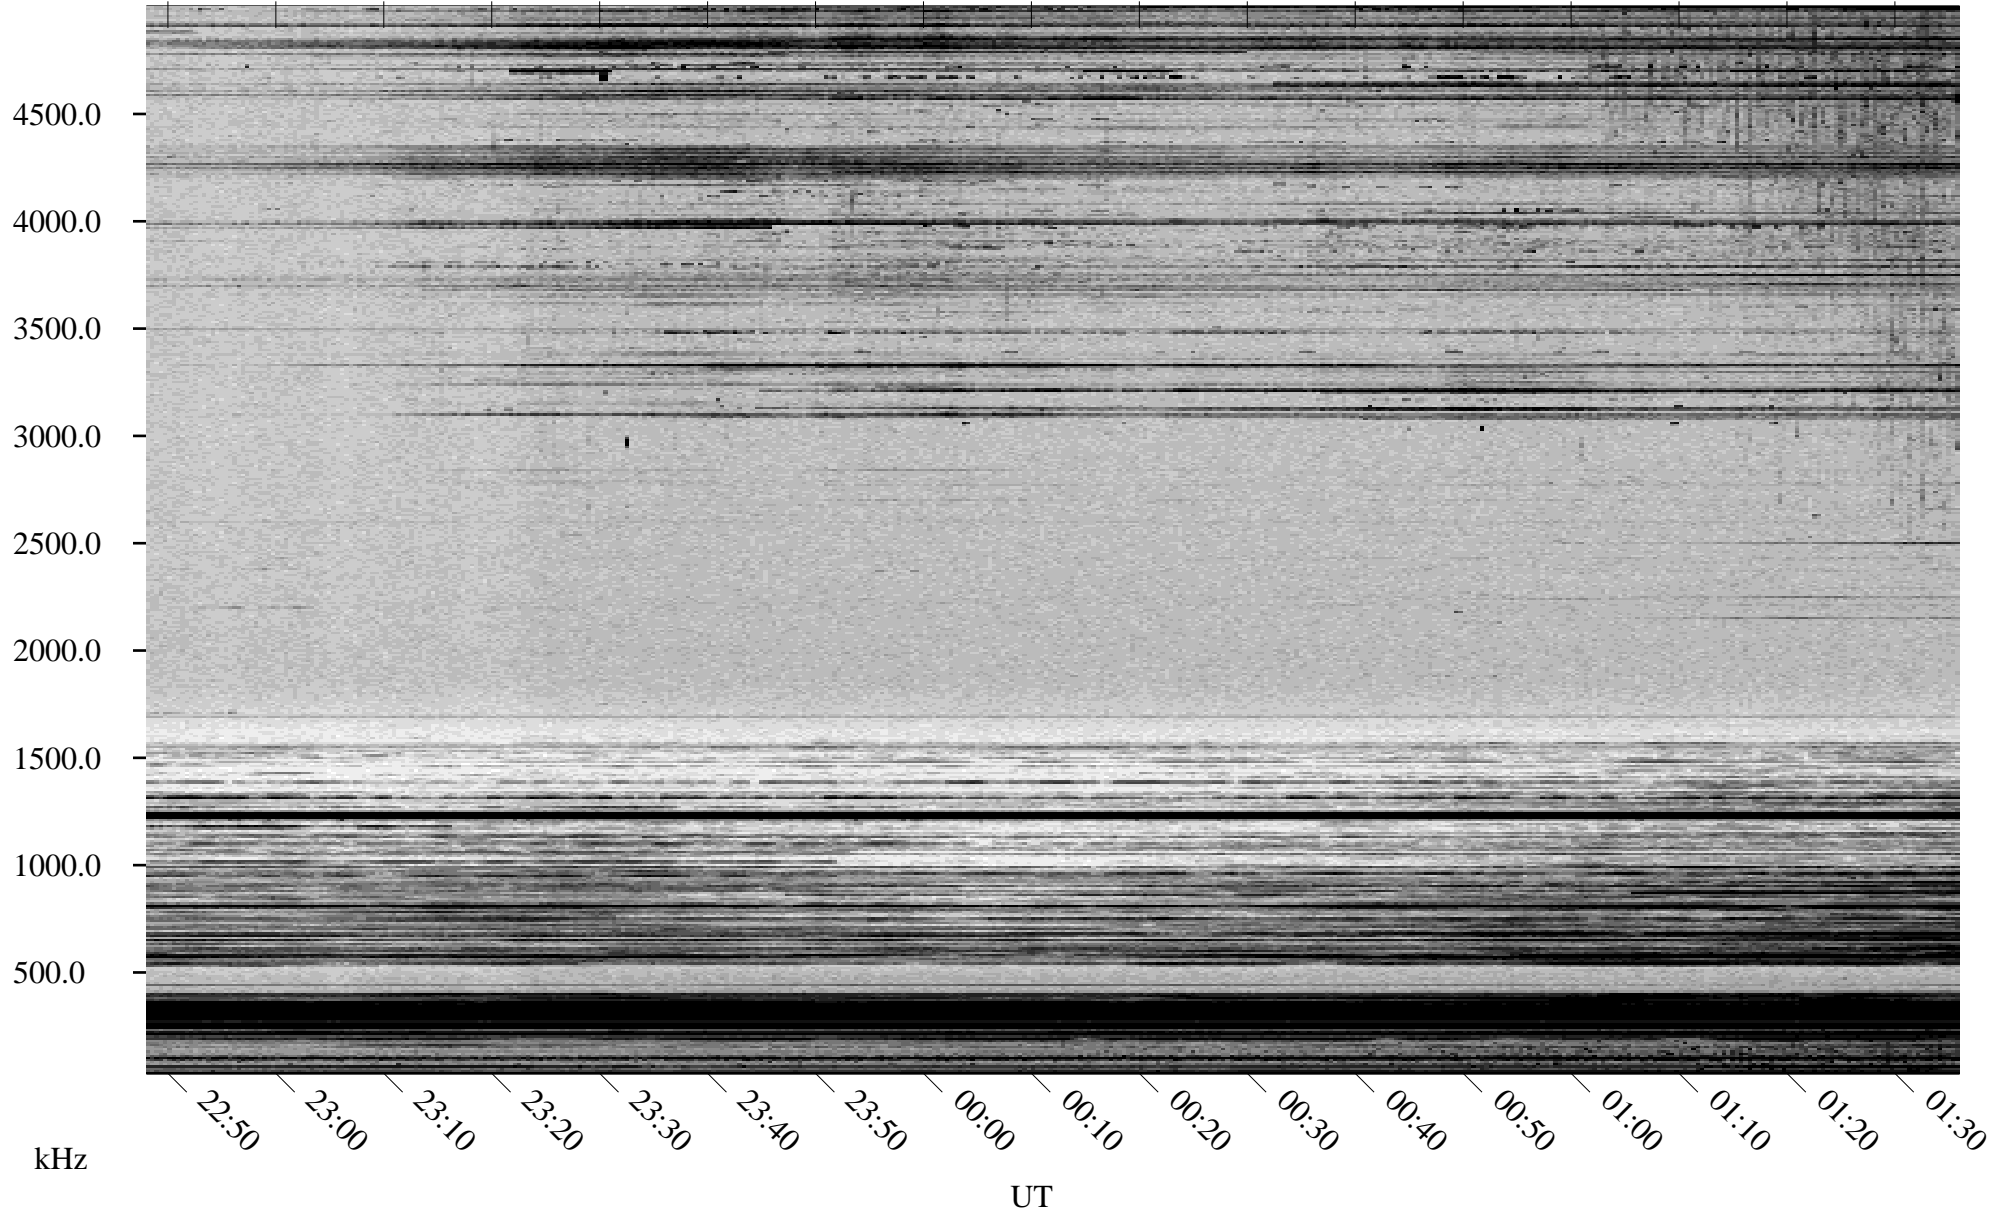

03/15/2000 Churchill, MTB

Linear Scale Black = 161 White = 15

ch000751.r00m max_12

Page 1

03/15/2000 Churchill, MTB

Linear Scale Black = 161 White = 15

ch000751.r00m max_12

Page 2

03/16/2000 Churchill, MTB

Linear Scale Black = 161 White = 15

ch000751.r00m max_12

Page 3

03/16/2000 Churchill, MTB

Linear Scale Black = 161 White = 15

ch000751.r00m max_12

Page 4

03/16/2000 Churchill, MTB

Linear Scale Black = 161 White = 15

ch000751.r00m max_12

03/16/2000 Churchill, MTB

Linear Scale Black = 161 White = 15

ch000751.r00m max_12

Page 6

03/16/2000 Churchill, MTB

Linear Scale Black = 161 White = 15

ch000751.r00m max_12

Page 7

03/16/2000 Churchill, MTB

Linear Scale Black = 161 White = 15

ch000751.r00m max_12