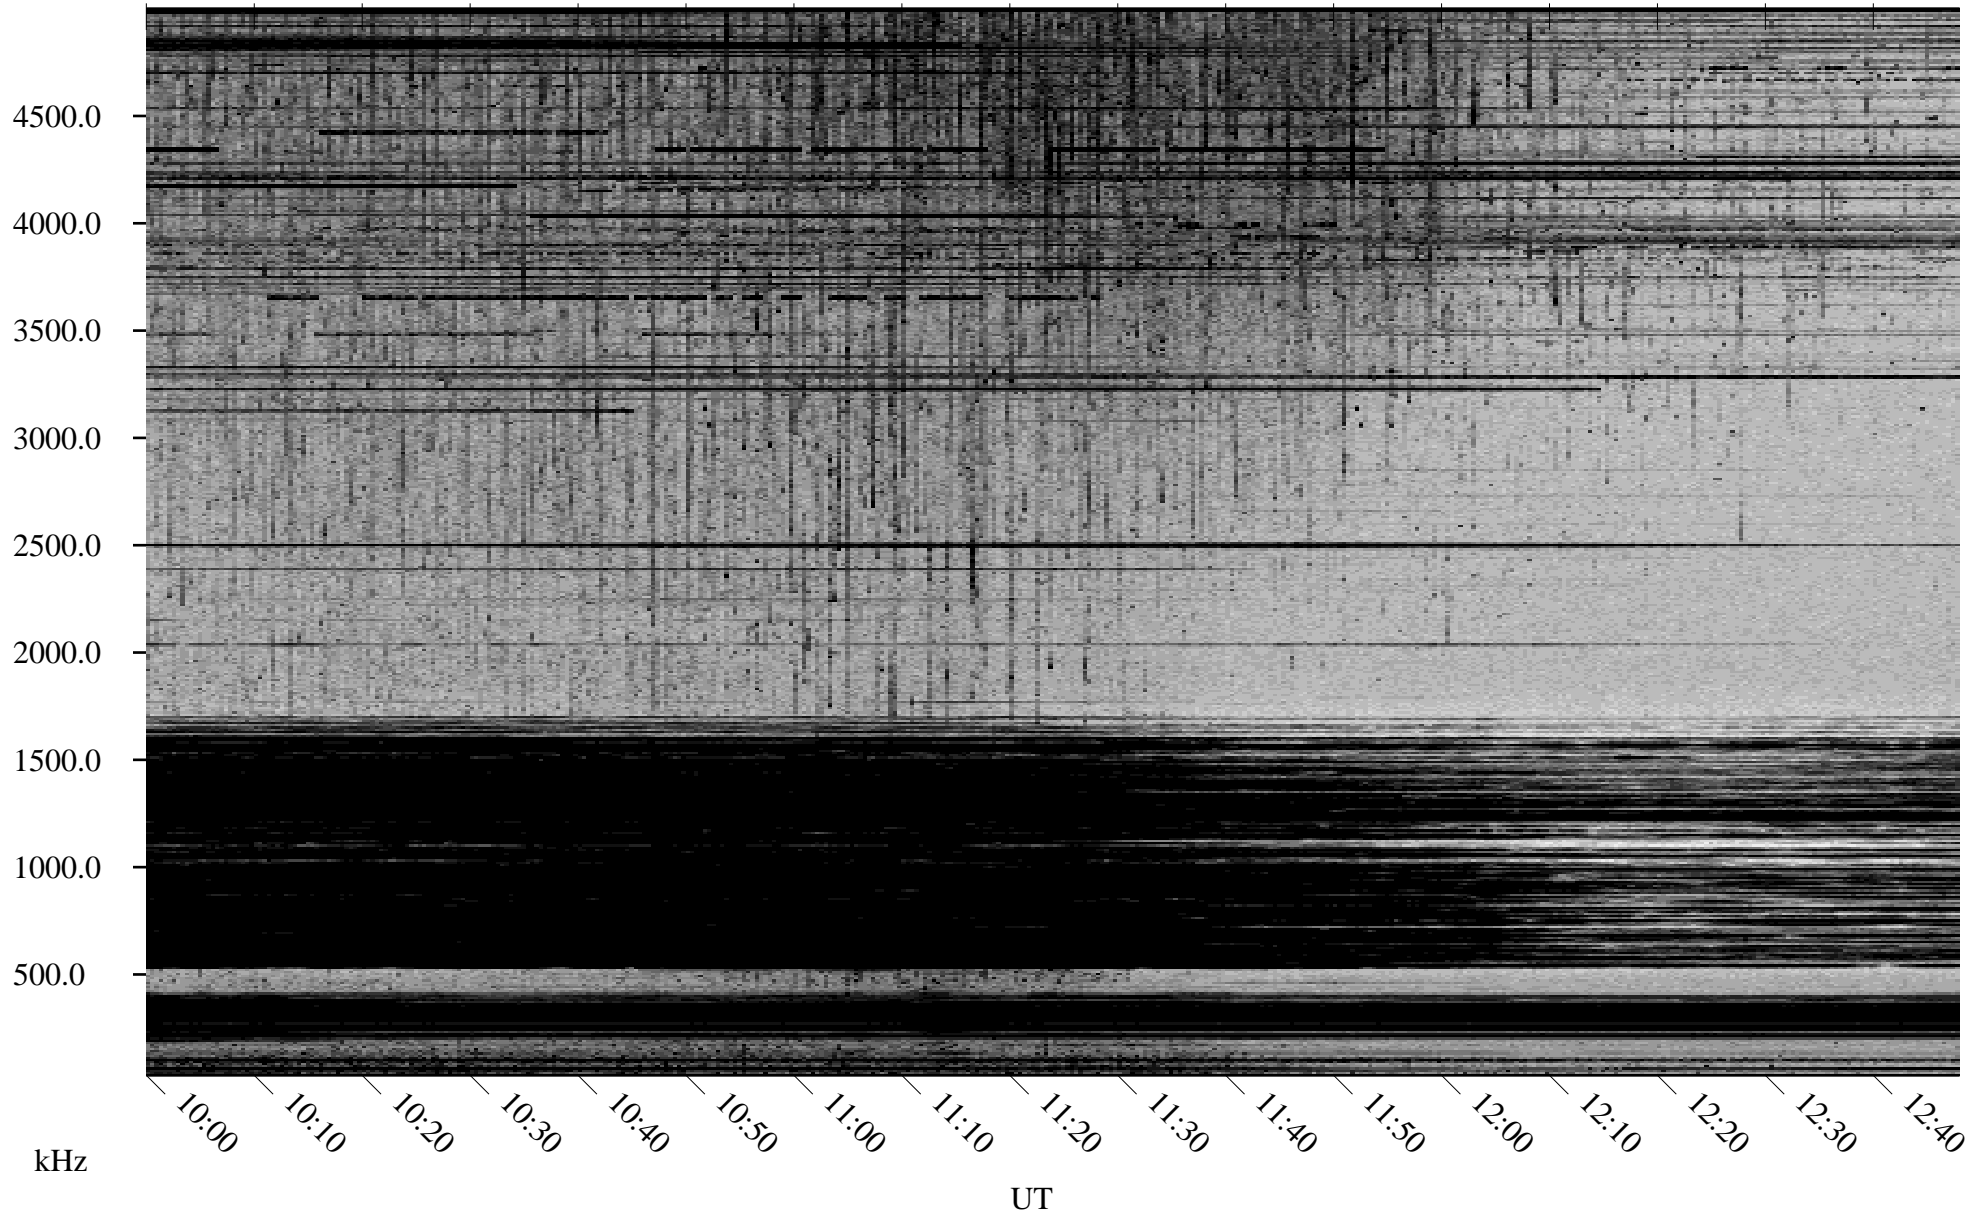

03/15/2000 Churchill, MTB

Linear Scale Black = 161 White = 15

ch000751.r00m max_12

Page 1

03/15/2000 Churchill, MTB

Linear Scale Black = 161 White = 15

ch000751.r00m max_12

Page 2

03/16/2000 Churchill, MTB

Linear Scale Black = 161 White = 15

ch000751.r00m max_12

Page 3

03/16/2000 Churchill, MTB

Linear Scale Black = 161 White = 15

ch000751.r00m max_12

Page 4

03/16/2000 Churchill, MTB

Linear Scale Black = 161 White = 15

ch000751.r00m max_12

03/16/2000 Churchill, MTB

Linear Scale Black = 161 White = 15

ch000751.r00m max_12

Page 6

03/16/2000 Churchill, MTB

Linear Scale Black = 161 White = 15

ch000751.r00m max_12

Page 7

03/16/2000 Churchill, MTB

Linear Scale Black = 161 White = 15

ch000751.r00m max_12