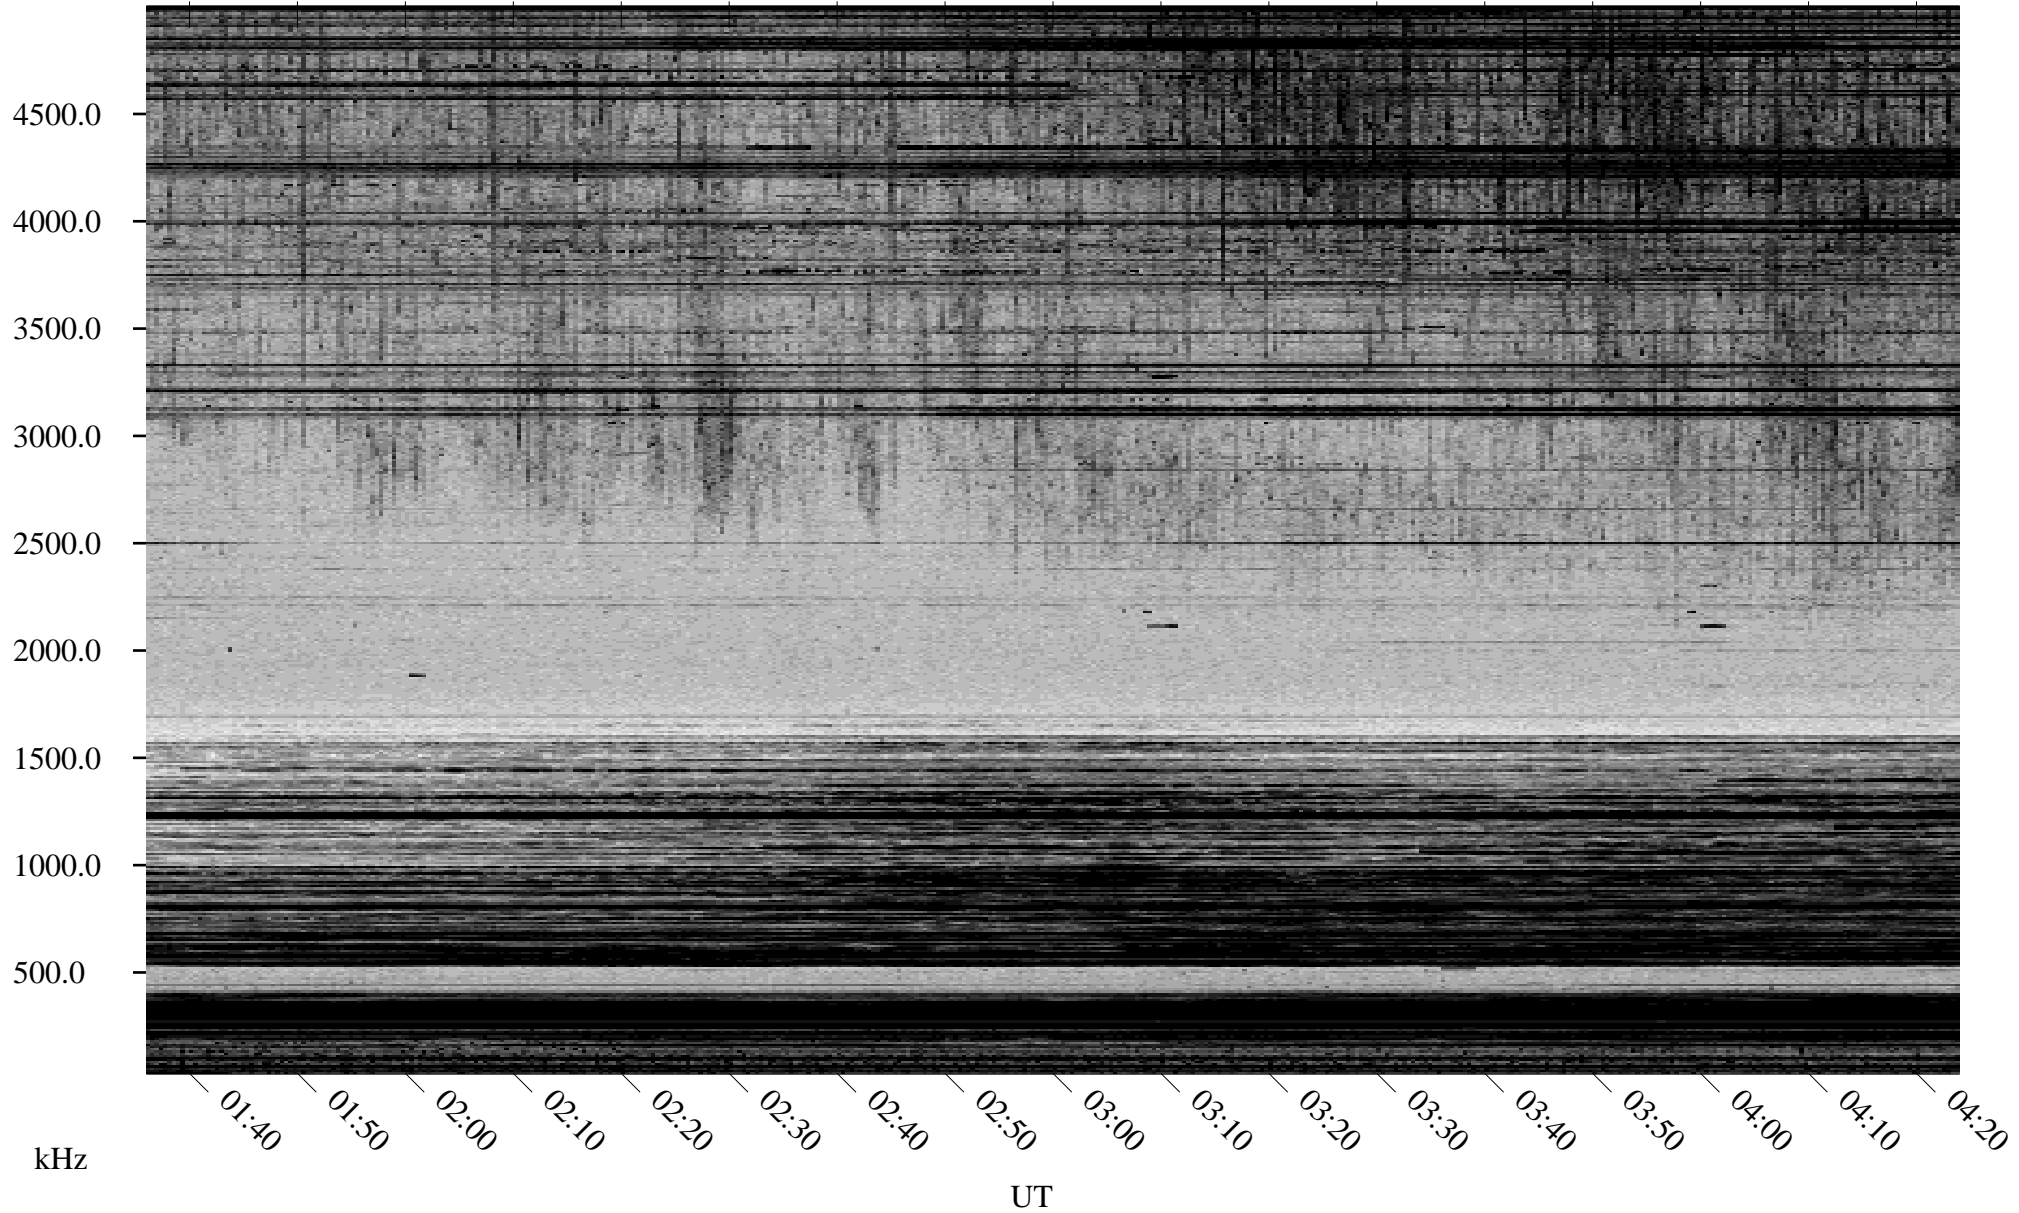

03/15/2000 Churchill, MTB

Linear Scale Black = 161 White = 15

ch000751.r00m max_12

Page 1

03/15/2000 Churchill, MTB

Linear Scale Black = 161 White = 15

ch000751.r00m max_12

Page 2

03/16/2000 Churchill, MTB

Linear Scale Black = 161 White = 15

ch000751.r00m max_12

Page 3

03/16/2000 Churchill, MTB

Linear Scale Black = 161 White = 15

ch000751.r00m max_12

Page 4

03/16/2000 Churchill, MTB

Linear Scale Black = 161 White = 15

ch000751.r00m max_12

03/16/2000 Churchill, MTB

Linear Scale Black = 161 White = 15

ch000751.r00m max_12

Page 6

03/16/2000 Churchill, MTB

Linear Scale Black = 161 White = 15

ch000751.r00m max_12

Page 7

03/16/2000 Churchill, MTB

Linear Scale Black = 161 White = 15

ch000751.r00m max_12