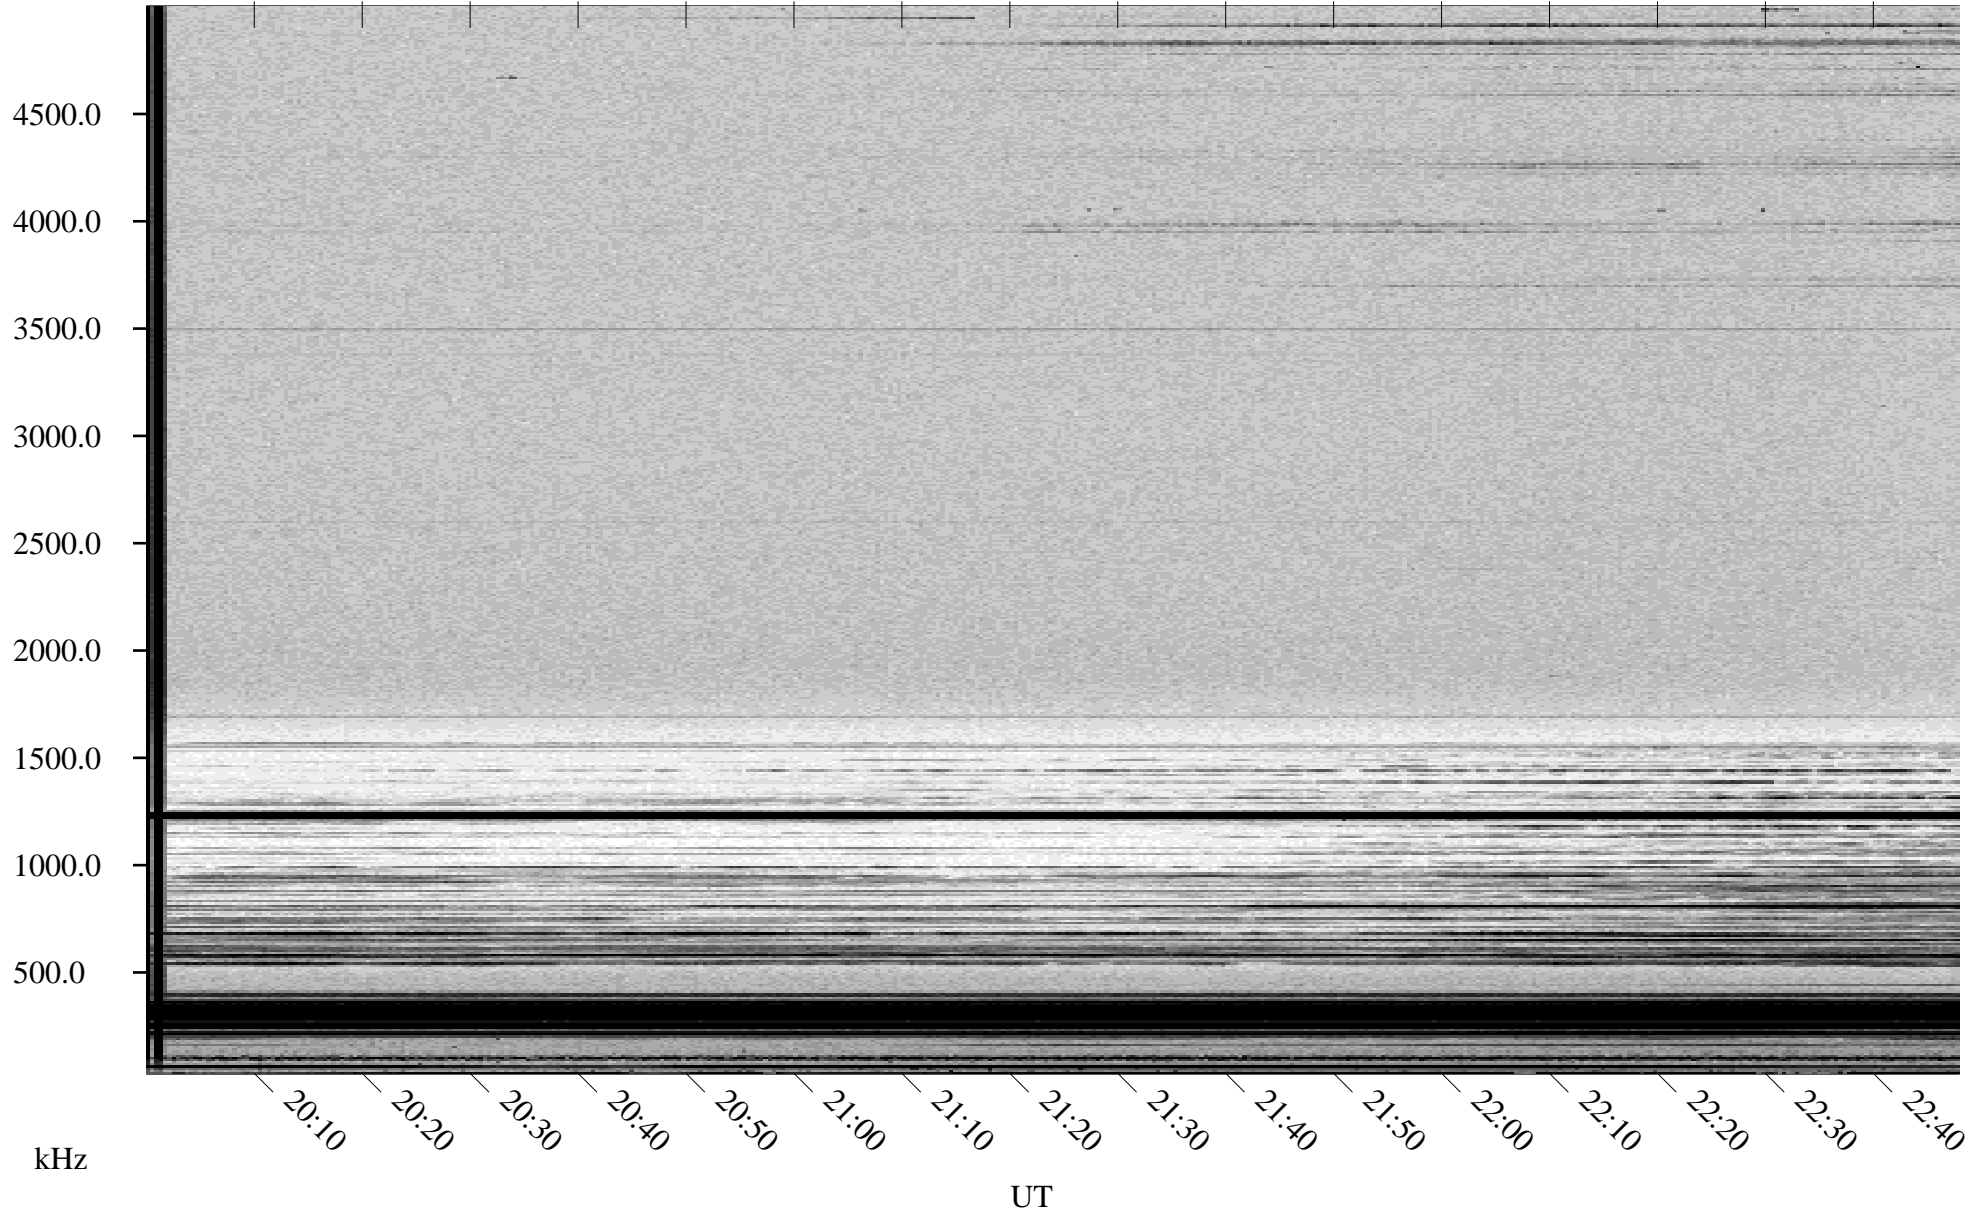

03/15/2000 Churchill, MTB

Linear Scale Black = 161 White = 15

ch000751.r00m max_12

Page 1

03/15/2000 Churchill, MTB

Linear Scale Black = 161 White = 15

ch000751.r00m max_12

Page 2

03/16/2000 Churchill, MTB

Linear Scale Black = 161 White = 15

ch000751.r00m max_12

Page 3

03/16/2000 Churchill, MTB

Linear Scale Black = 161 White = 15

ch000751.r00m max_12

Page 4

03/16/2000 Churchill, MTB

Linear Scale Black = 161 White = 15

ch000751.r00m max_12

03/16/2000 Churchill, MTB

Linear Scale Black = 161 White = 15

ch000751.r00m max_12

Page 6

03/16/2000 Churchill, MTB

Linear Scale Black = 161 White = 15

ch000751.r00m max_12

Page 7

03/16/2000 Churchill, MTB

Linear Scale Black = 161 White = 15

ch000751.r00m max_12