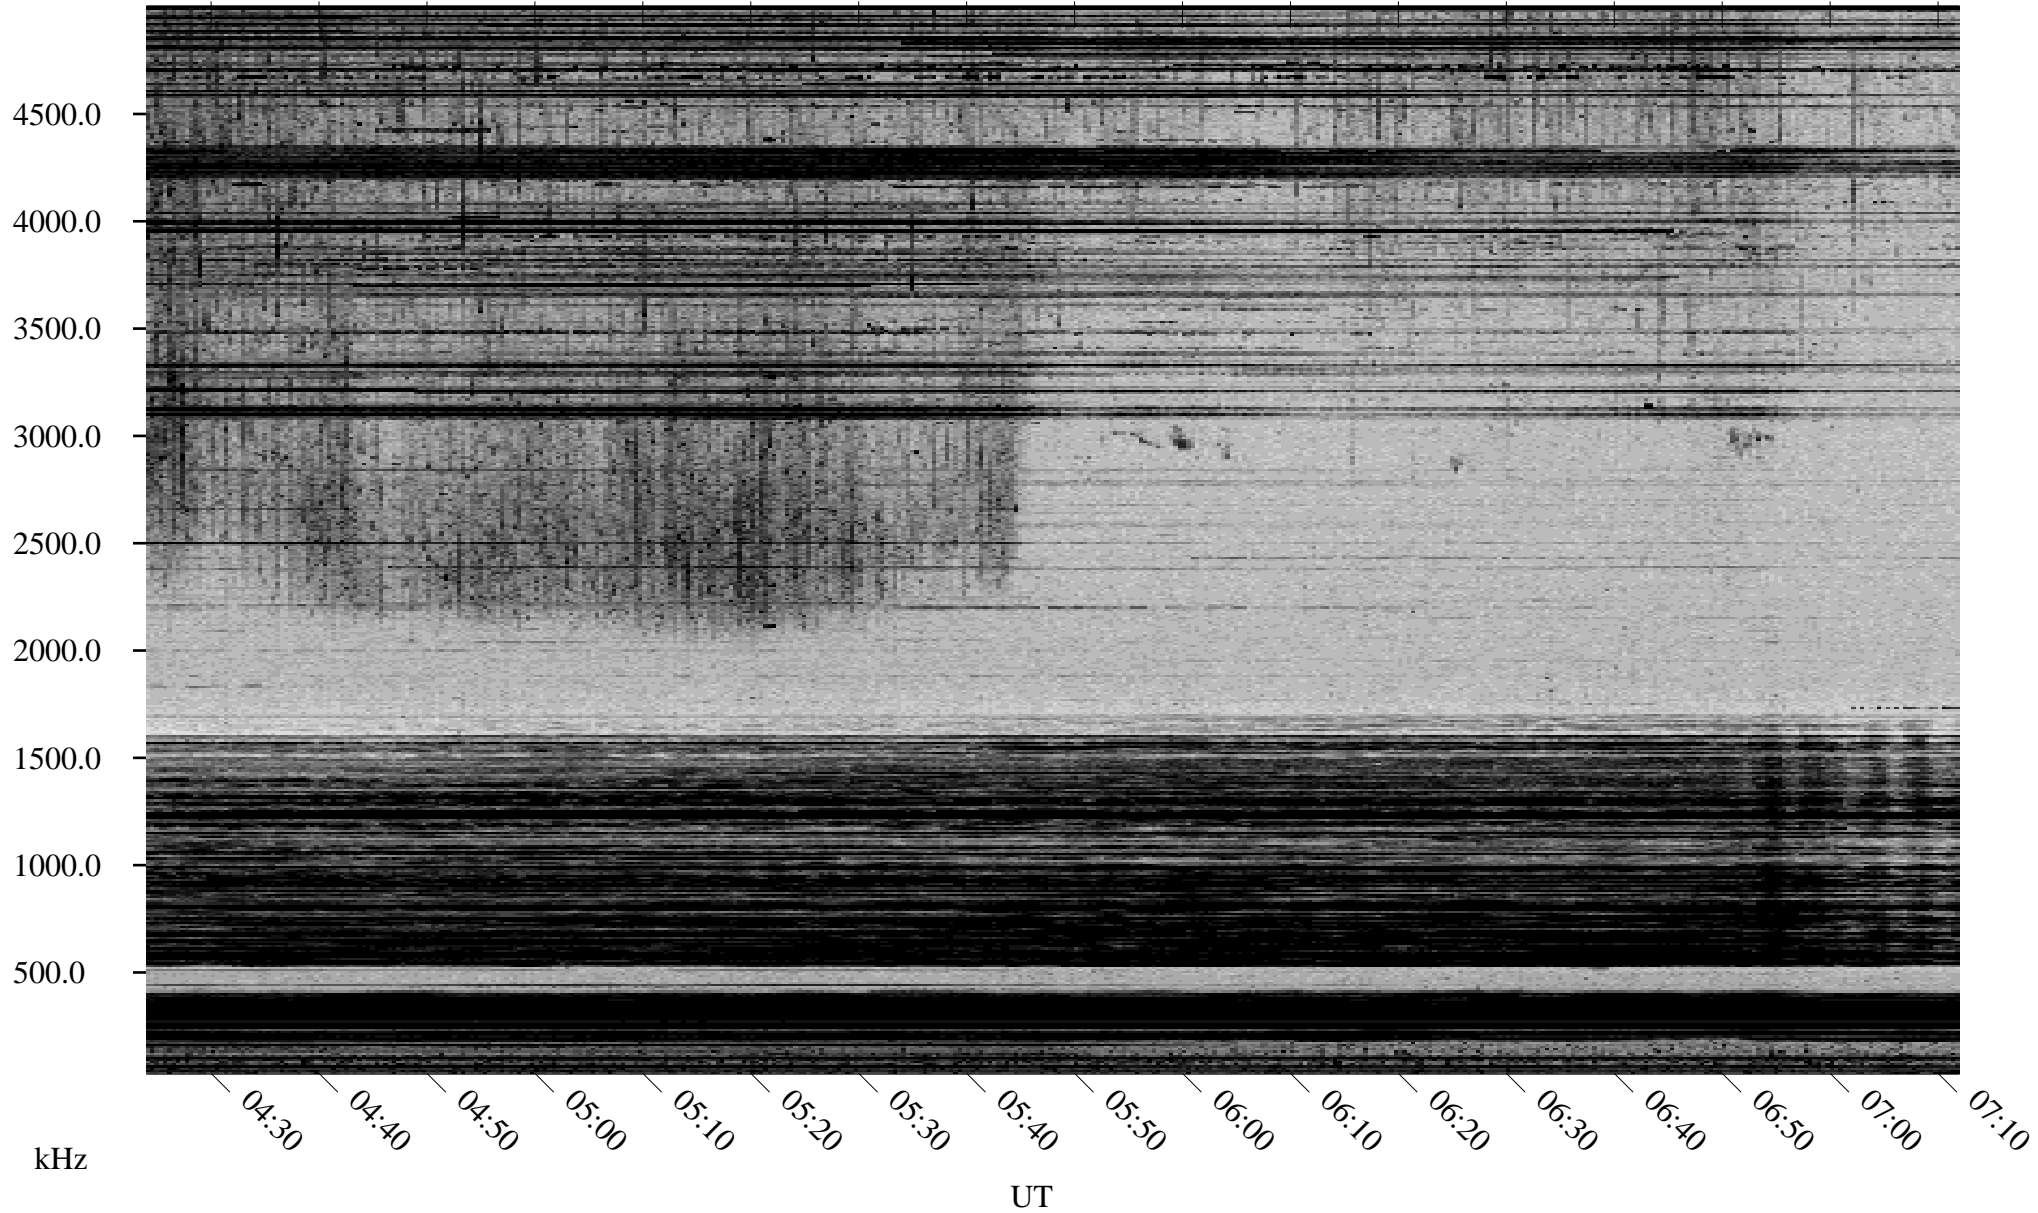

03/15/2000 Churchill, MTB

Linear Scale Black = 161 White = 15

ch000751.r00m max_12

Page 1

03/15/2000 Churchill, MTB

Linear Scale Black = 161 White = 15

ch000751.r00m max_12

Page 2

03/16/2000 Churchill, MTB

Linear Scale Black = 161 White = 15

ch000751.r00m max_12

Page 3

03/16/2000 Churchill, MTB

Linear Scale Black = 161 White = 15

ch000751.r00m max_12

Page 4

03/16/2000 Churchill, MTB

Linear Scale Black = 161 White = 15

ch000751.r00m max_12

03/16/2000 Churchill, MTB

Linear Scale Black = 161 White = 15

ch000751.r00m max_12

Page 6

03/16/2000 Churchill, MTB

Linear Scale Black = 161 White = 15

ch000751.r00m max_12

Page 7

03/16/2000 Churchill, MTB

Linear Scale Black = 161 White = 15

ch000751.r00m max_12