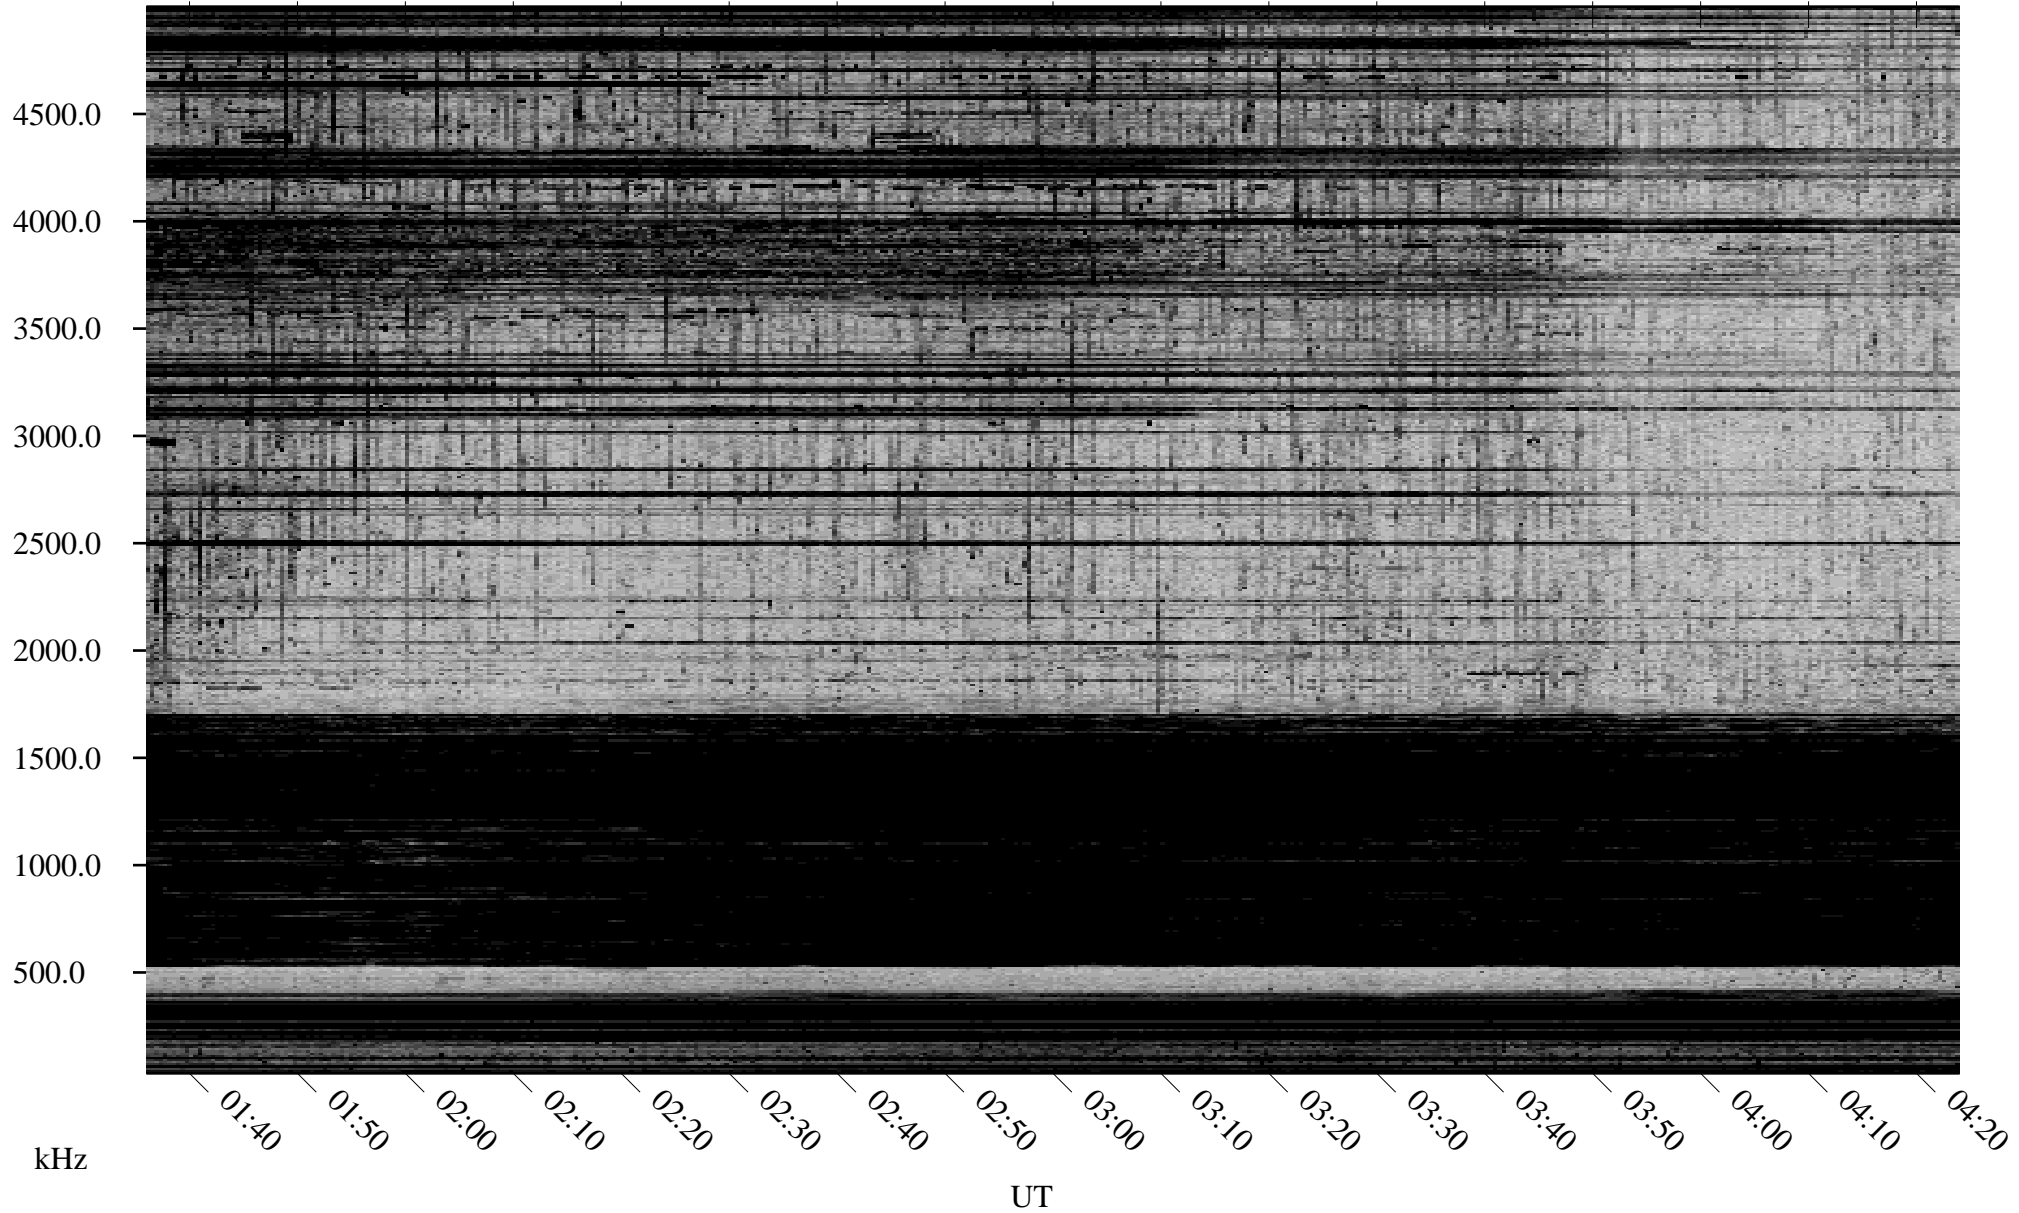

03/22/2000 Churchill, MTB

Linear Scale Black = 161 White = 15

ch00082l.r00m max_12

Page 1

03/22/2000 Churchill, MTB

Linear Scale Black = 161 White = 15

ch00082l.r00m max_12

Page 2

03/23/2000 Churchill, MTB

Linear Scale Black = 161 White = 15

ch00082l.r00m max_12

Page 3

03/23/2000 Churchill, MTB

Linear Scale Black = 161 White = 15

ch00082l.r00m max_12

Page 4

03/23/2000 Churchill, MTB

Linear Scale Black = 161 White = 15

ch00082l.r00m max_12

Page 5

03/23/2000 Churchill, MTB

Linear Scale Black = 161 White = 15

ch00082l.r00m max_12

Page 6

03/23/2000 Churchill, MTB

Linear Scale Black = 161 White = 15

ch00082l.r00m max_12

Page 7

03/23/2000 Churchill, MTB

Linear Scale Black = 161 White = 15

ch00082l.r00m max_12