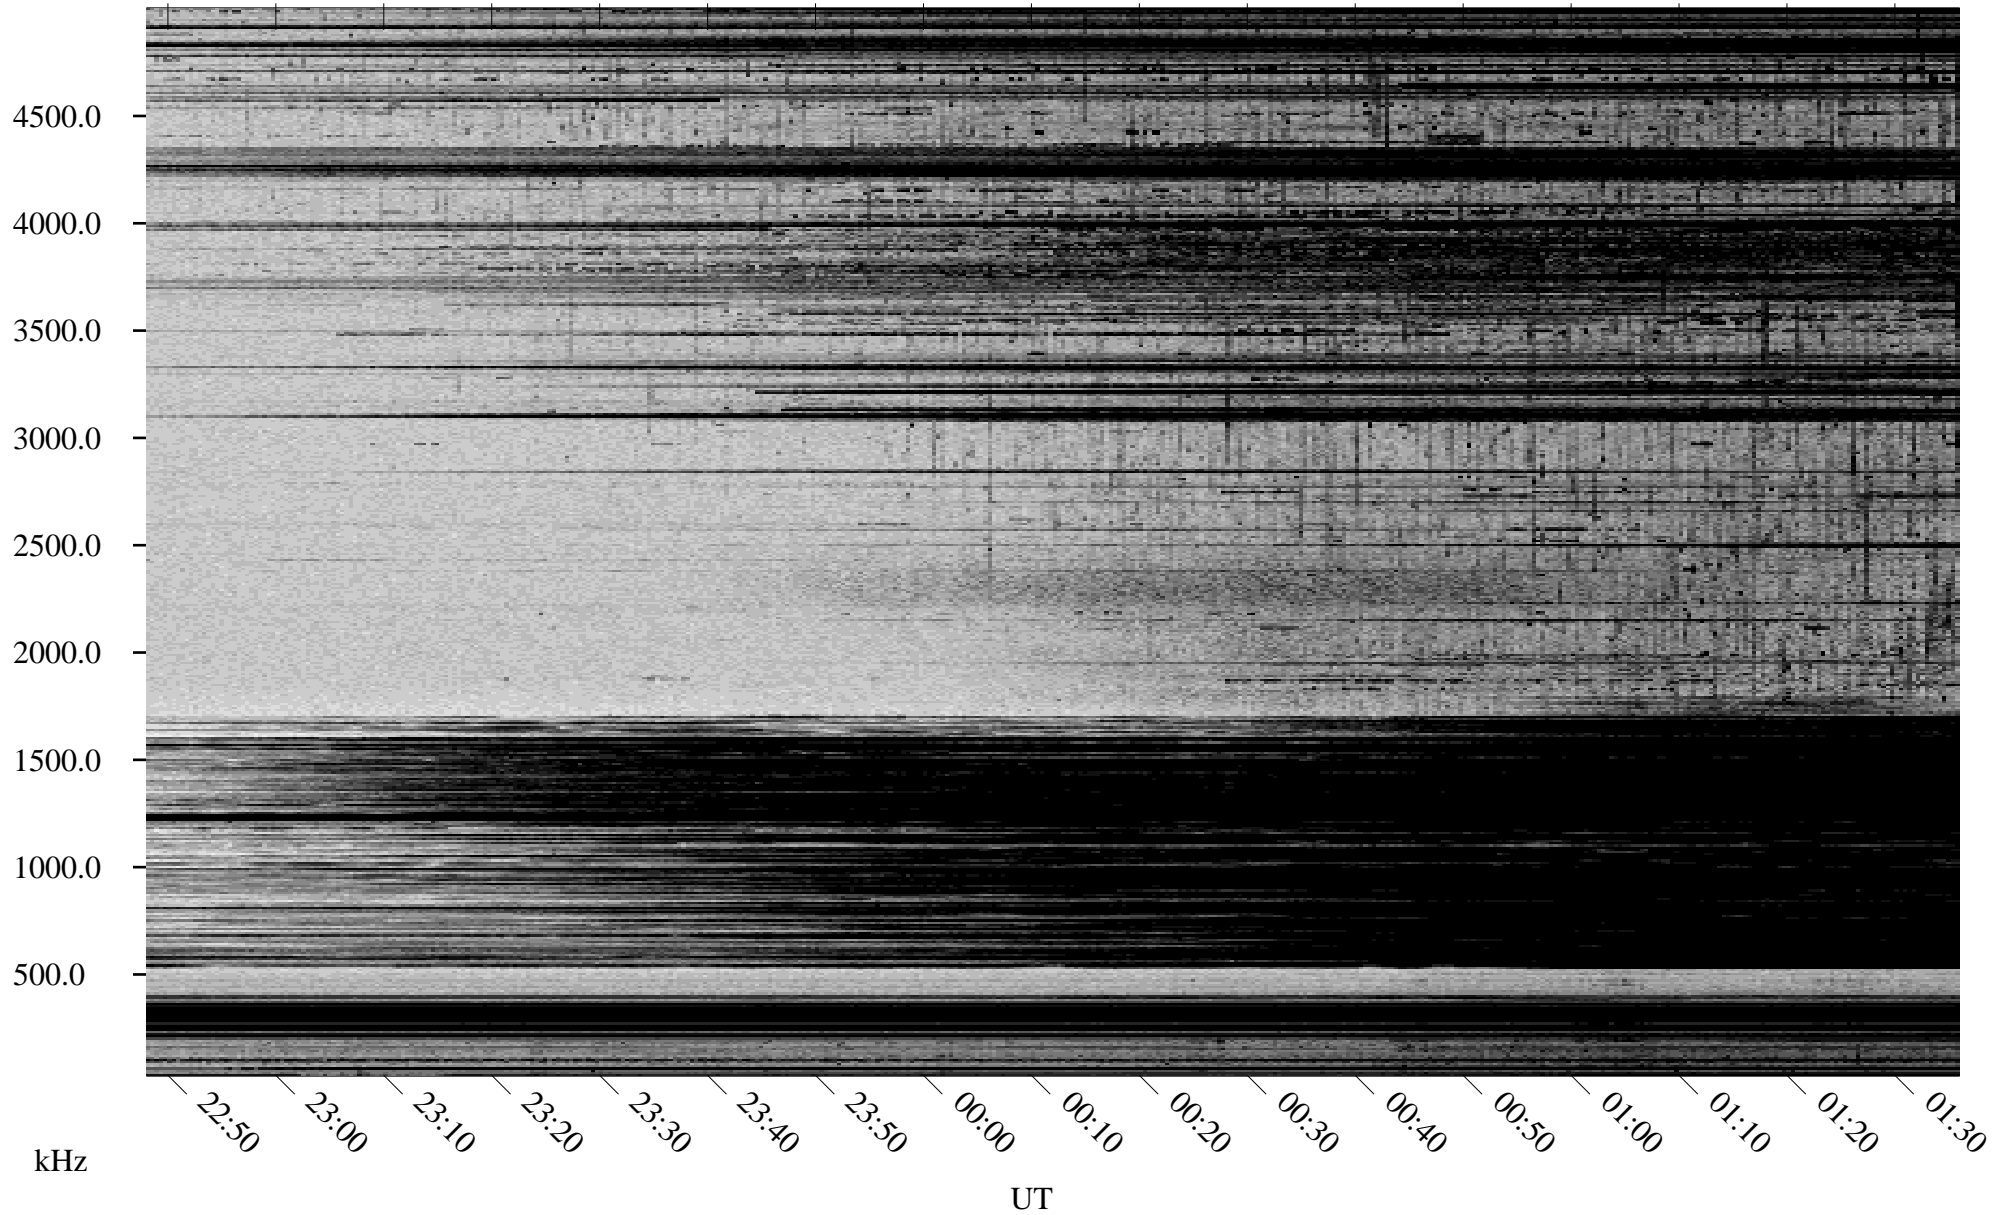

03/22/2000 Churchill, MTB

Linear Scale Black = 161 White = 15

ch00082l.r00m max_12

Page 1

03/22/2000 Churchill, MTB

Linear Scale Black = 161 White = 15

ch00082l.r00m max_12

Page 2

03/23/2000 Churchill, MTB

Linear Scale Black = 161 White = 15

ch00082l.r00m max_12

Page 3

03/23/2000 Churchill, MTB

Linear Scale Black = 161 White = 15

ch00082l.r00m max_12

Page 4

03/23/2000 Churchill, MTB

Linear Scale Black = 161 White = 15

ch00082l.r00m max_12

Page 5

03/23/2000 Churchill, MTB

Linear Scale Black = 161 White = 15

ch00082l.r00m max_12

Page 6

03/23/2000 Churchill, MTB

Linear Scale Black = 161 White = 15

ch00082l.r00m max_12

Page 7

03/23/2000 Churchill, MTB

Linear Scale Black = 161 White = 15

ch00082l.r00m max_12