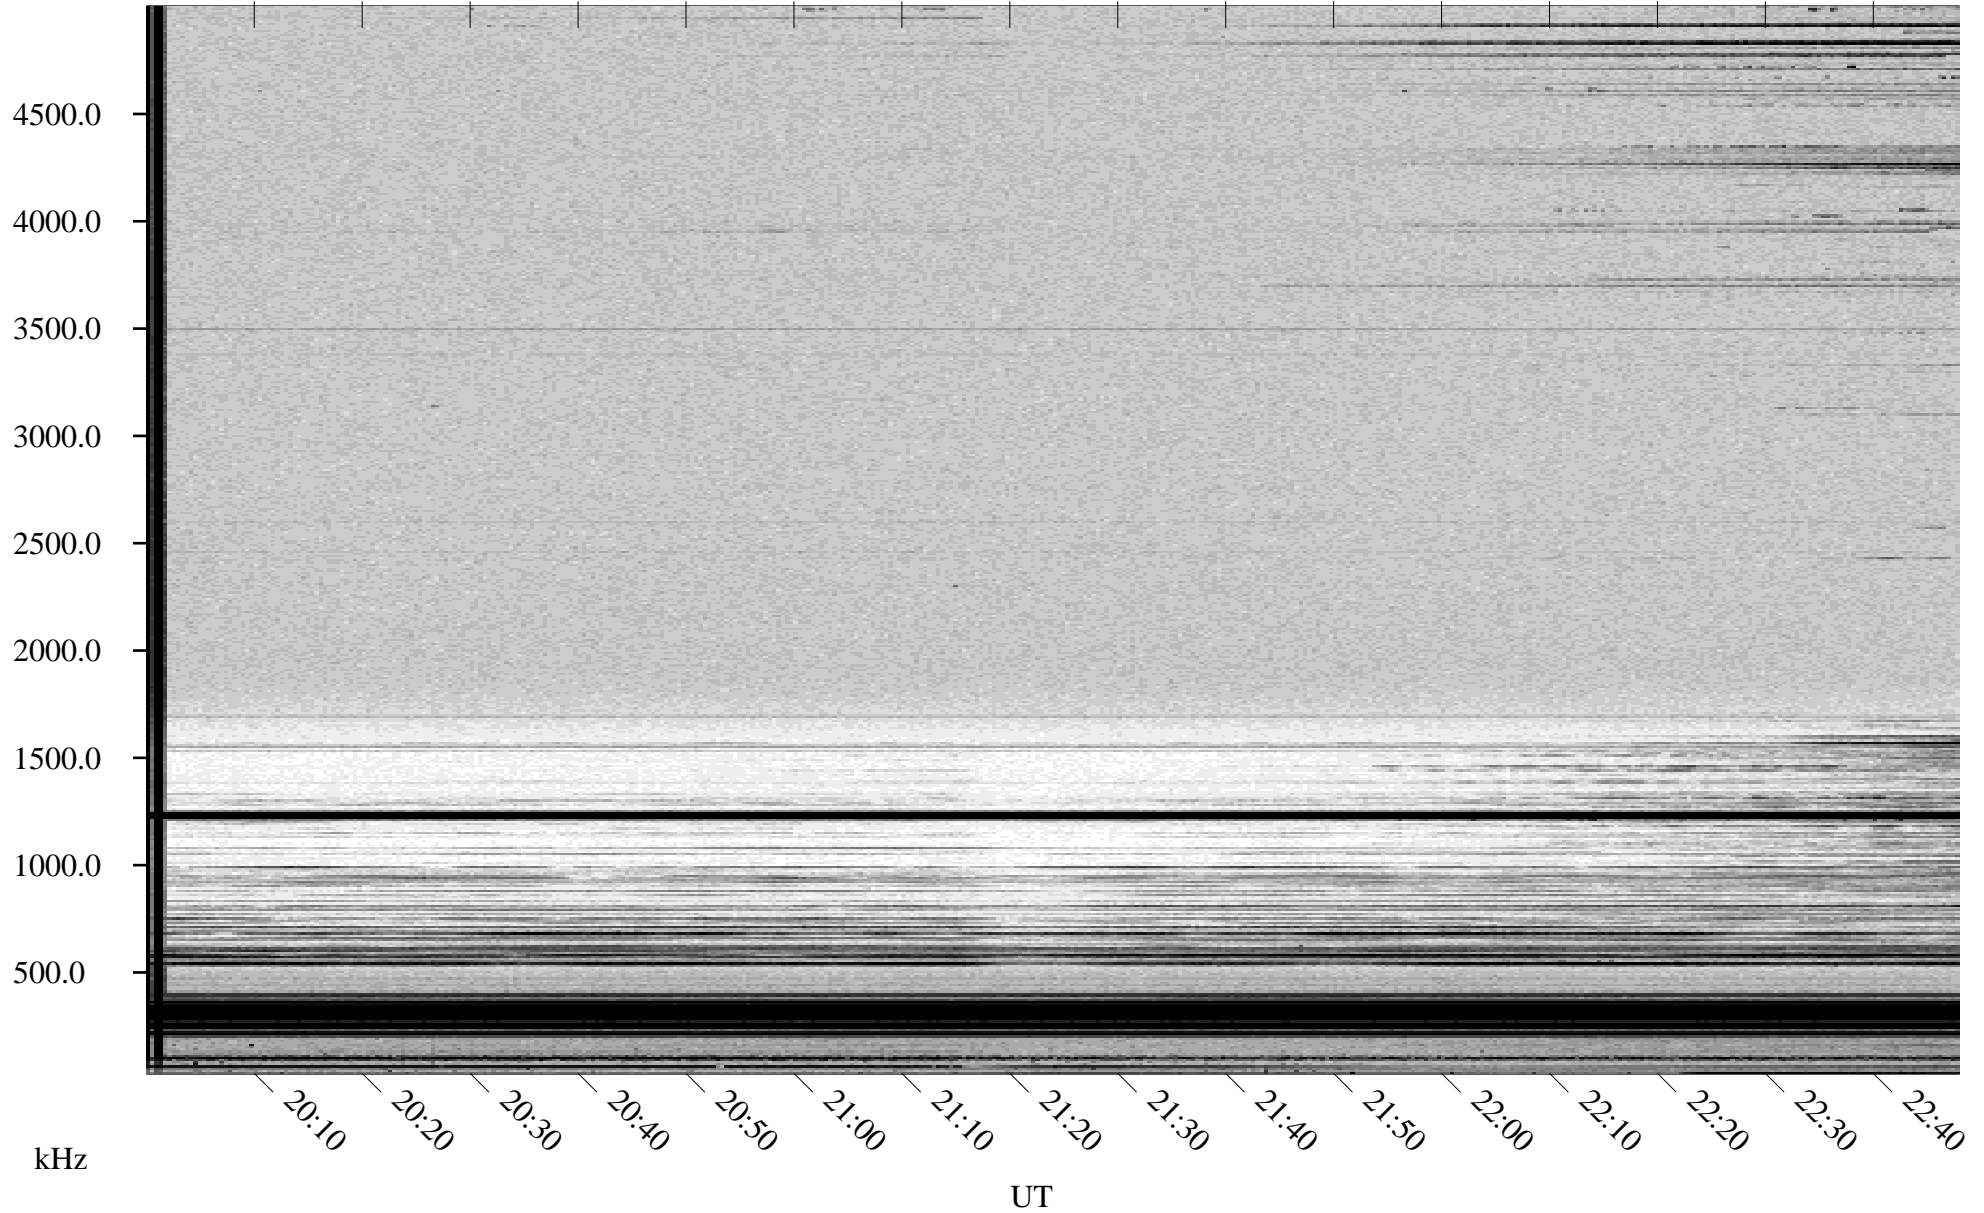

03/22/2000 Churchill, MTB

Linear Scale Black = 161 White = 15

ch00082l.r00m max_12

Page 1

03/22/2000 Churchill, MTB

Linear Scale Black = 161 White = 15

ch00082l.r00m max_12

Page 2

03/23/2000 Churchill, MTB

Linear Scale Black = 161 White = 15

ch00082l.r00m max_12

Page 3

03/23/2000 Churchill, MTB

Linear Scale Black = 161 White = 15

ch00082l.r00m max_12

Page 4

03/23/2000 Churchill, MTB

Linear Scale Black = 161 White = 15

ch00082l.r00m max_12

Page 5

03/23/2000 Churchill, MTB

Linear Scale Black = 161 White = 15

ch00082l.r00m max_12

Page 6

03/23/2000 Churchill, MTB

Linear Scale Black = 161 White = 15

ch00082l.r00m max_12

Page 7

03/23/2000 Churchill, MTB

Linear Scale Black = 161 White = 15

ch00082l.r00m max_12