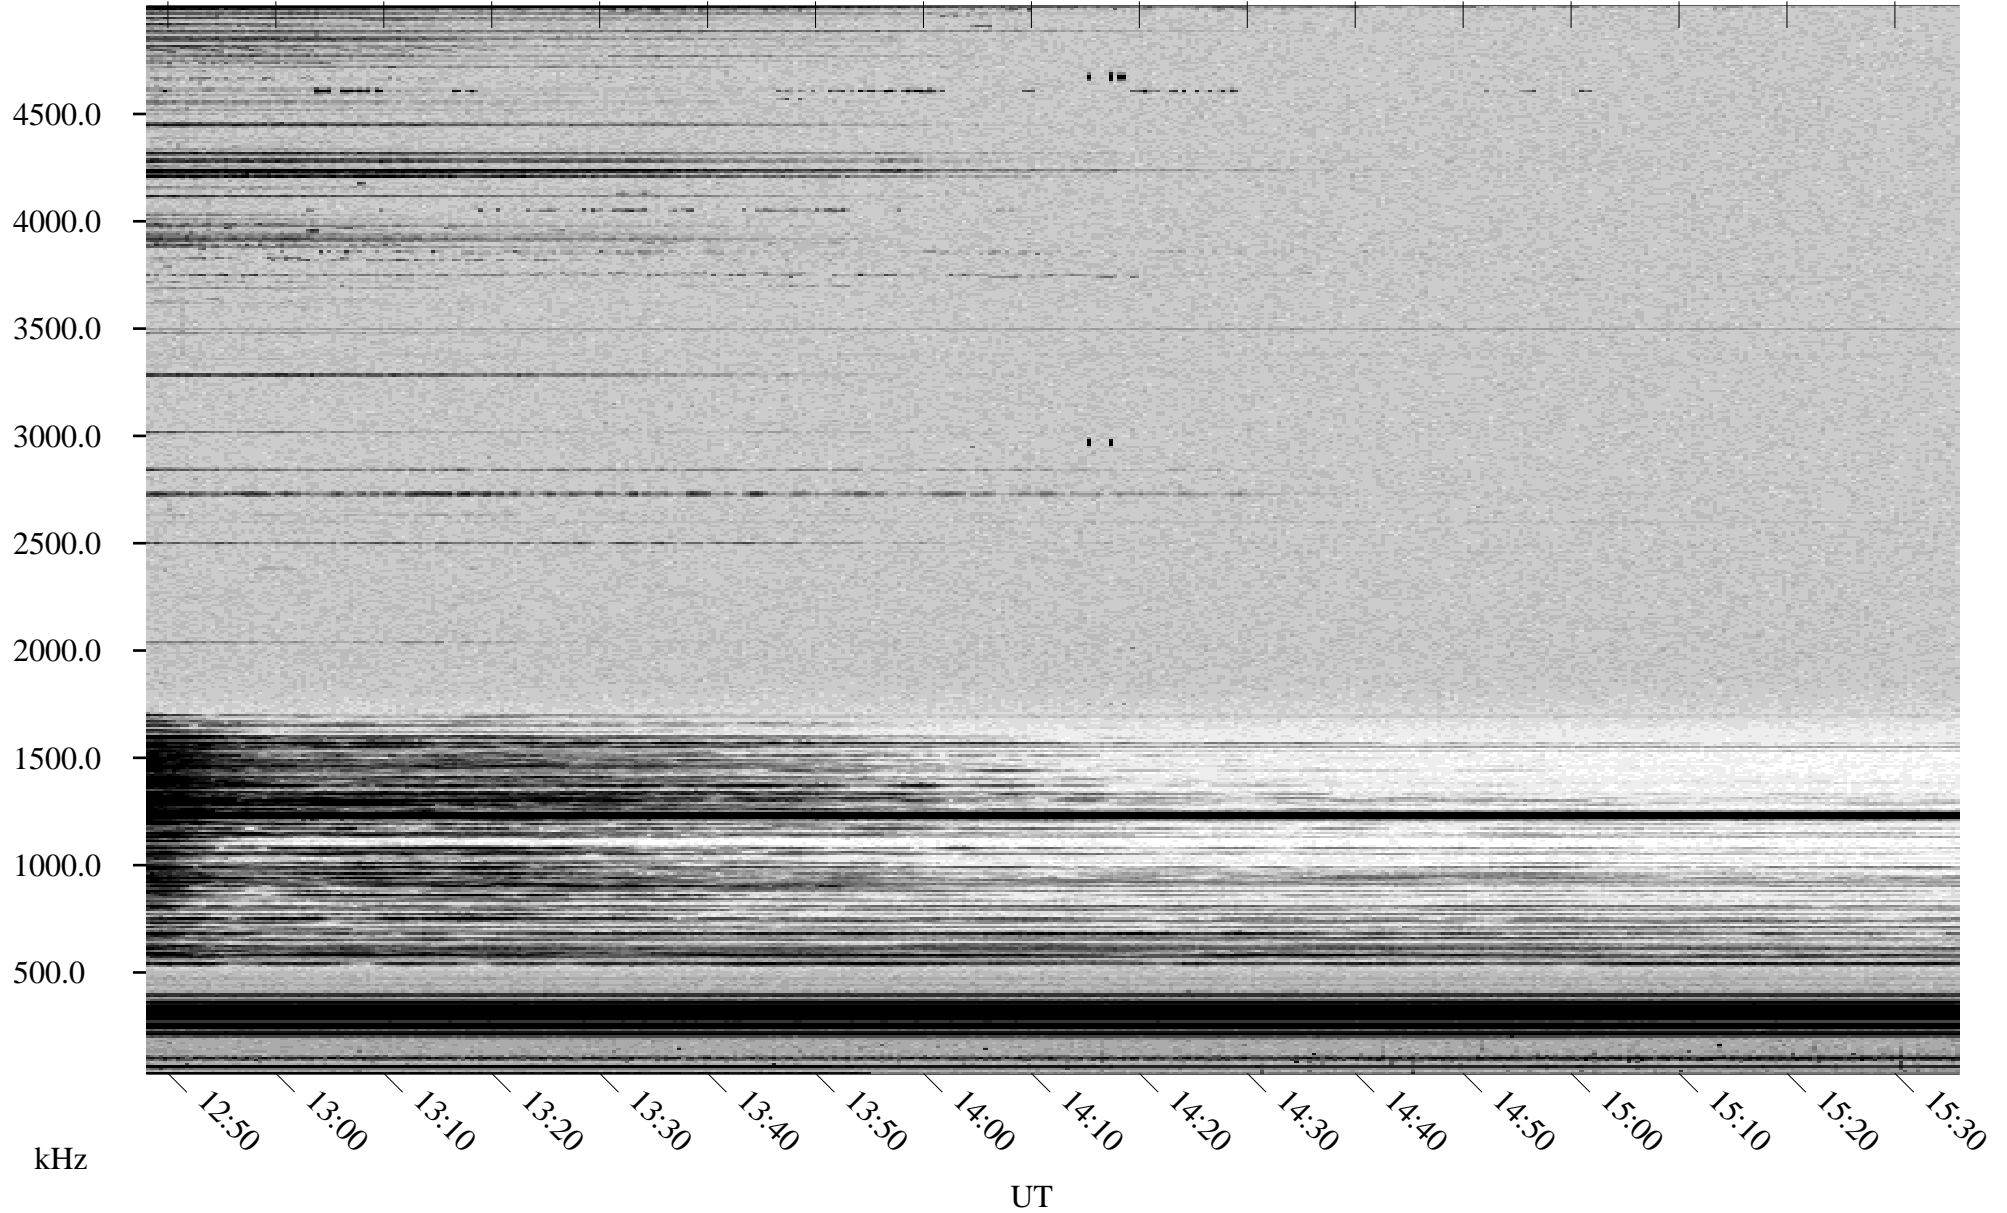

03/22/2000 Churchill, MTB

Linear Scale Black = 161 White = 15

ch00082l.r00m max_12

Page 1

03/22/2000 Churchill, MTB

Linear Scale Black = 161 White = 15

ch00082l.r00m max_12

Page 2

03/23/2000 Churchill, MTB

Linear Scale Black = 161 White = 15

ch00082l.r00m max_12

Page 3

03/23/2000 Churchill, MTB

Linear Scale Black = 161 White = 15

ch00082l.r00m max_12

Page 4

03/23/2000 Churchill, MTB

Linear Scale Black = 161 White = 15

ch00082l.r00m max_12

Page 5

03/23/2000 Churchill, MTB

Linear Scale Black = 161 White = 15

ch00082l.r00m max_12

Page 6

03/23/2000 Churchill, MTB

Linear Scale Black = 161 White = 15

ch00082l.r00m max_12

Page 7

03/23/2000 Churchill, MTB

Linear Scale Black = 161 White = 15

ch00082l.r00m max_12