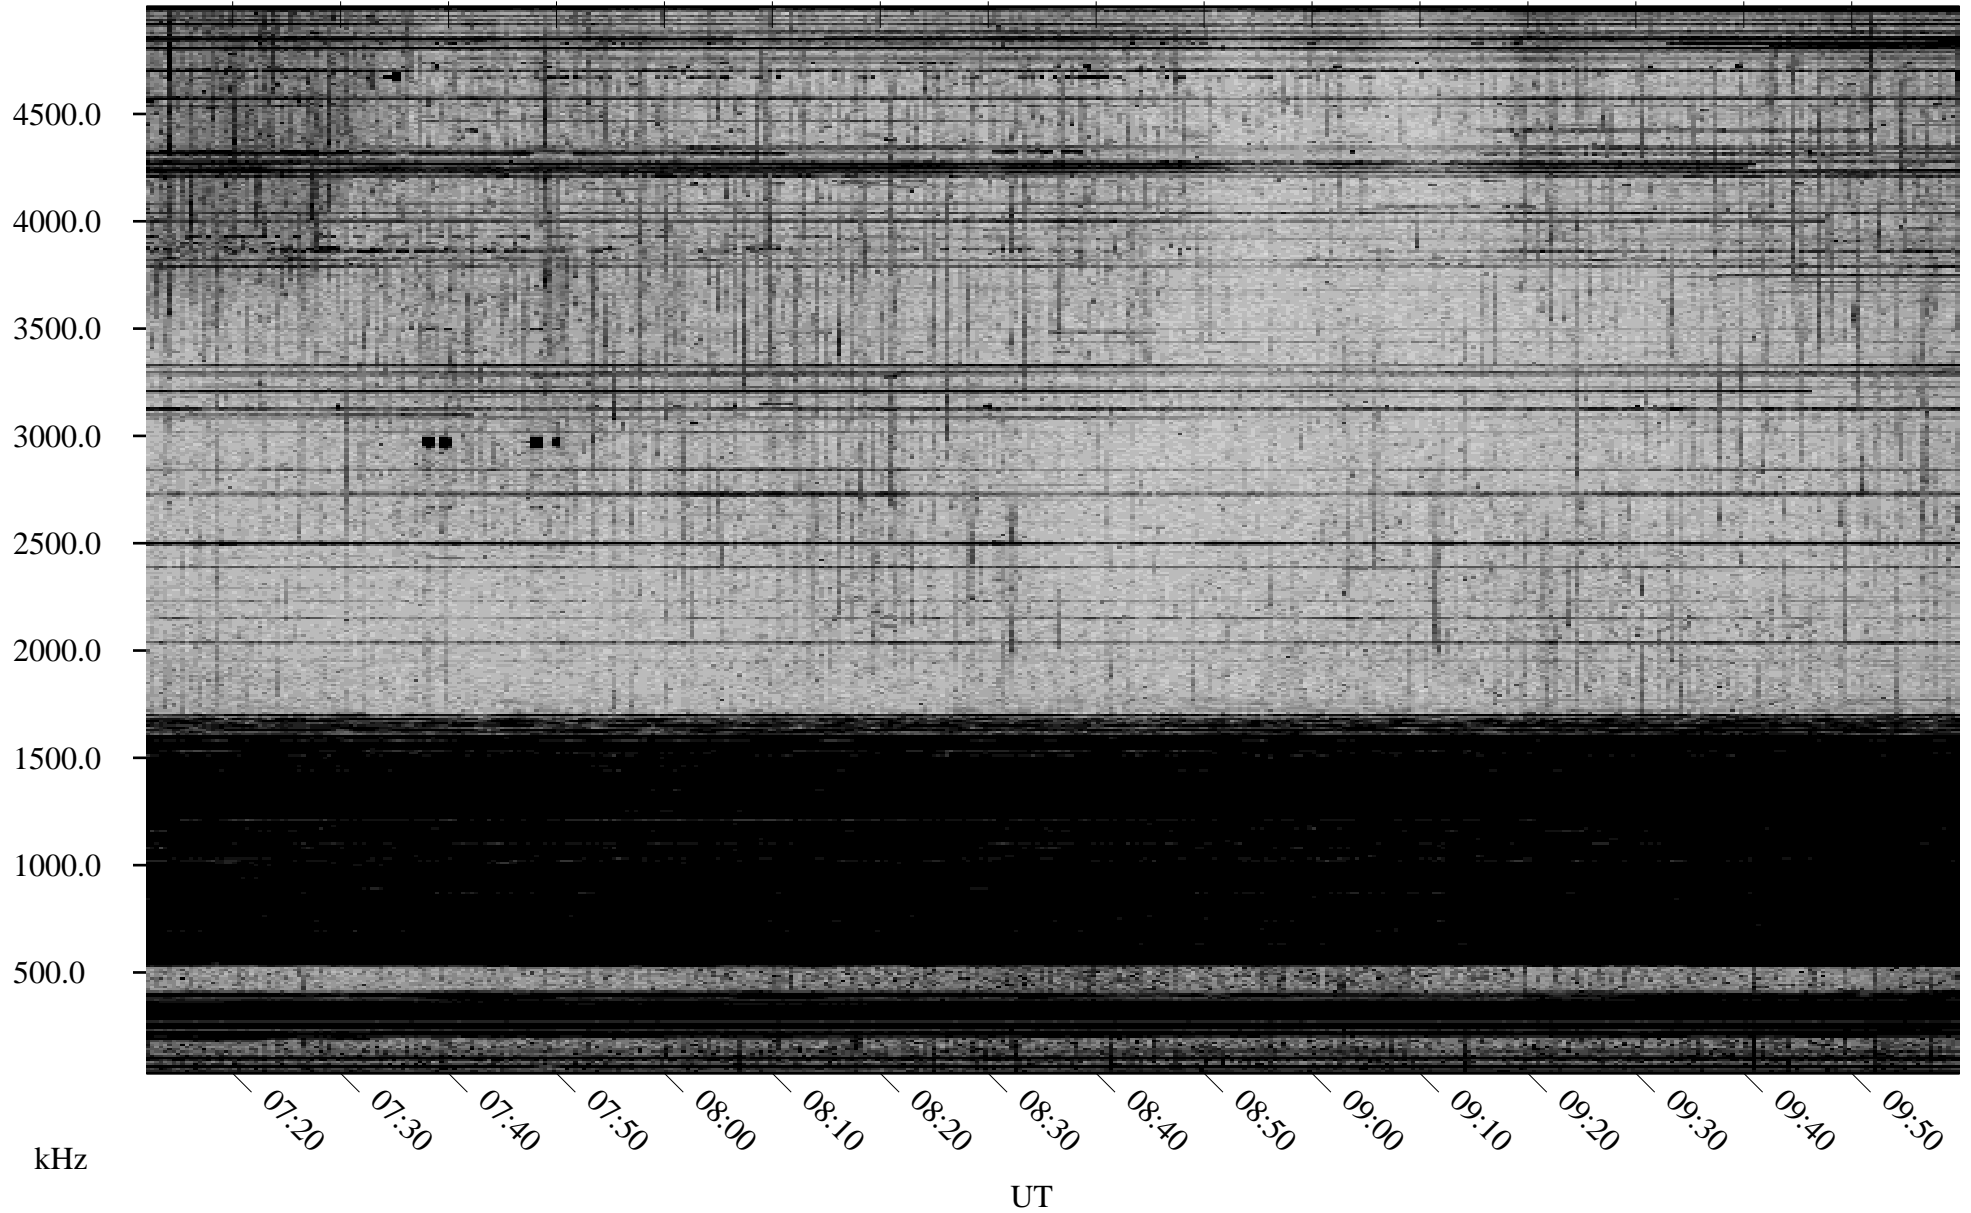

03/22/2000 Churchill, MTB

Linear Scale Black = 161 White = 15

ch00082l.r00m max_12

Page 1

03/22/2000 Churchill, MTB

Linear Scale Black = 161 White = 15

ch00082l.r00m max_12

Page 2

03/23/2000 Churchill, MTB

Linear Scale Black = 161 White = 15

ch00082l.r00m max_12

Page 3

03/23/2000 Churchill, MTB

Linear Scale Black = 161 White = 15

ch00082l.r00m max_12

Page 4

03/23/2000 Churchill, MTB

Linear Scale Black = 161 White = 15

ch00082l.r00m max_12

Page 5

03/23/2000 Churchill, MTB

Linear Scale Black = 161 White = 15

ch00082l.r00m max_12

Page 6

03/23/2000 Churchill, MTB

Linear Scale Black = 161 White = 15

ch00082l.r00m max_12

Page 7

03/23/2000 Churchill, MTB

Linear Scale Black = 161 White = 15

ch00082l.r00m max_12