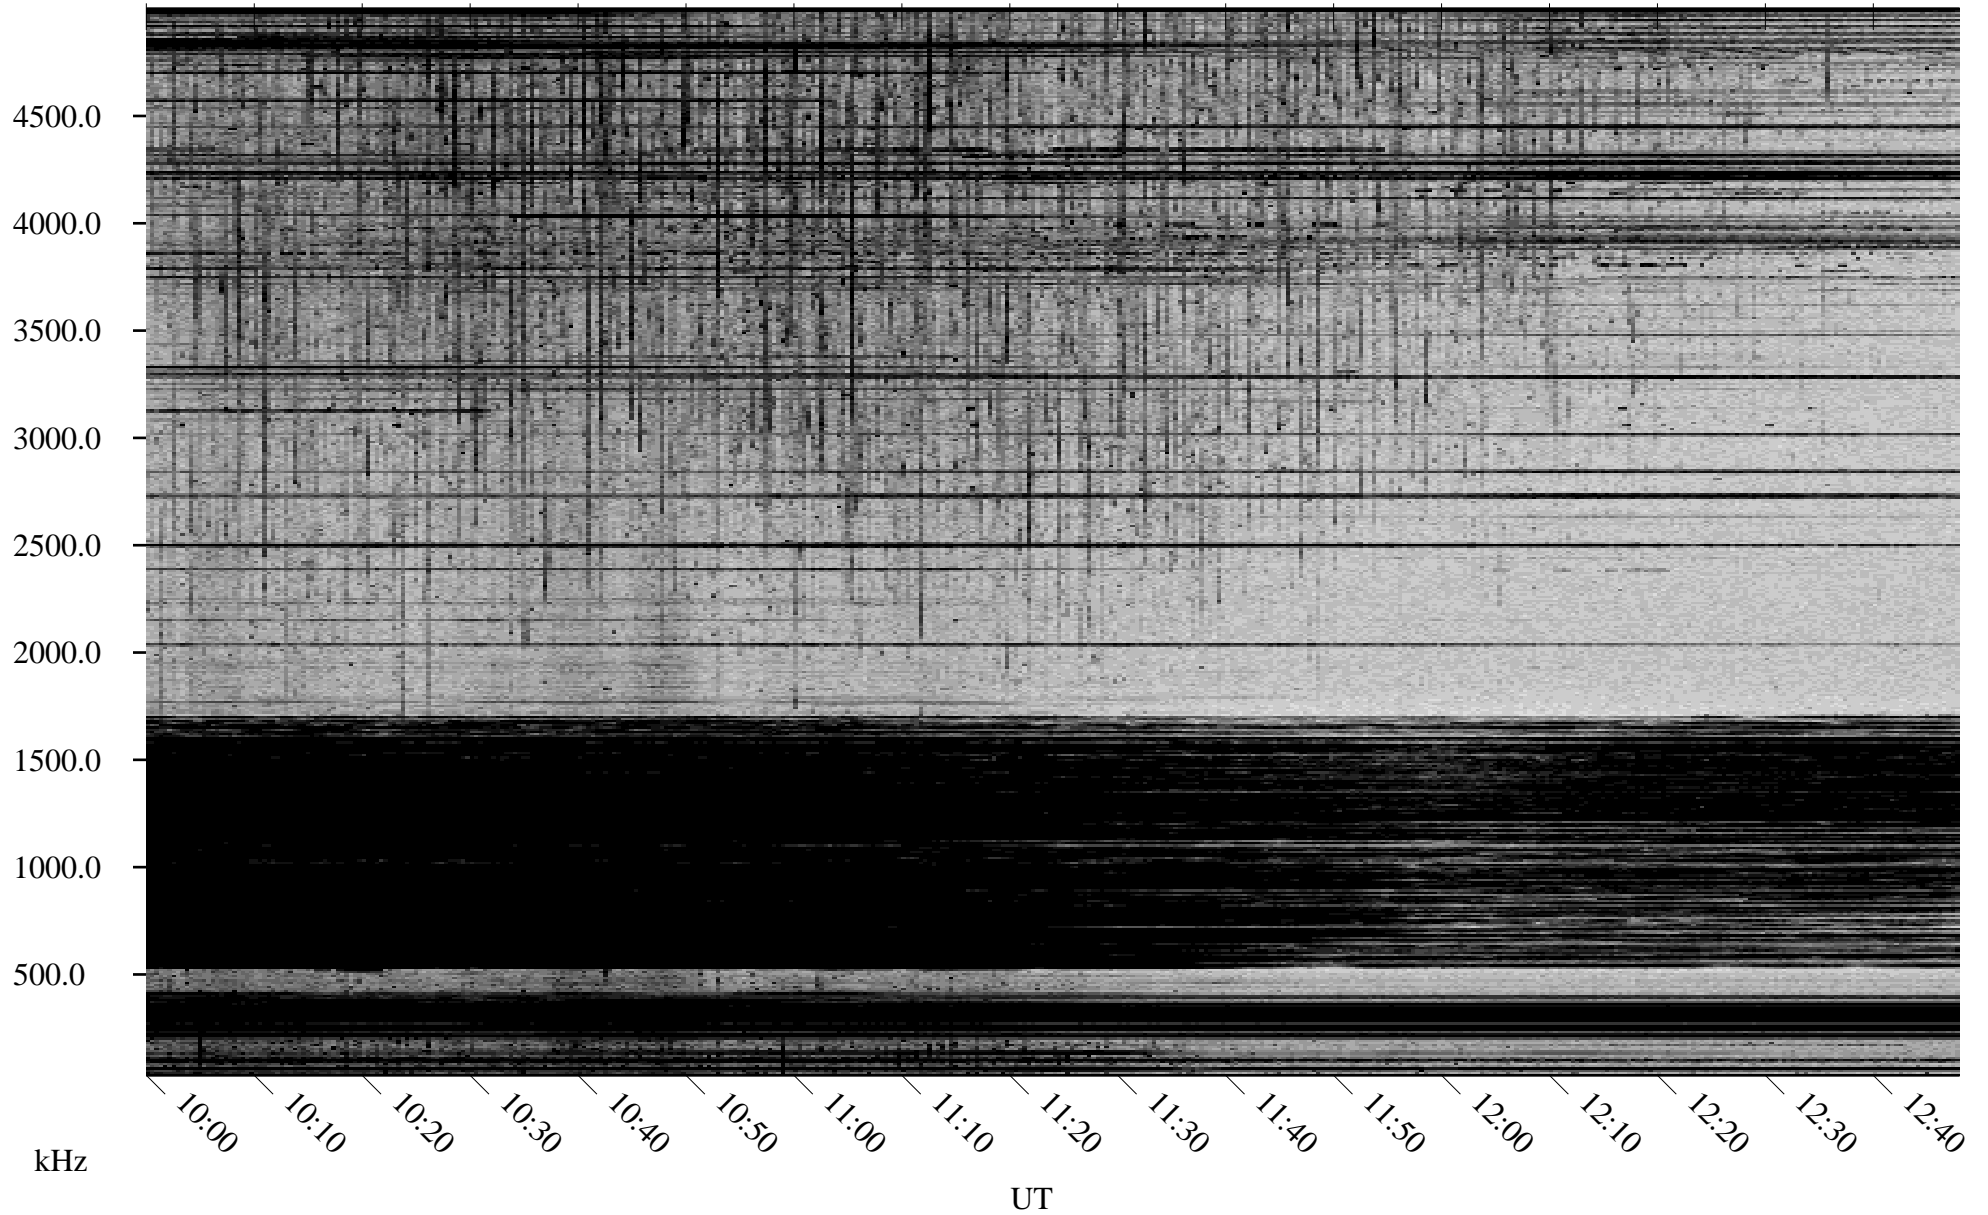

03/22/2000 Churchill, MTB

Linear Scale Black = 161 White = 15

ch00082l.r00m max_12

Page 1

03/22/2000 Churchill, MTB

Linear Scale Black = 161 White = 15

ch00082l.r00m max_12

Page 2

03/23/2000 Churchill, MTB

Linear Scale Black = 161 White = 15

ch00082l.r00m max_12

Page 3

03/23/2000 Churchill, MTB

Linear Scale Black = 161 White = 15

ch00082l.r00m max_12

Page 4

03/23/2000 Churchill, MTB

Linear Scale Black = 161 White = 15

ch00082l.r00m max_12

Page 5

03/23/2000 Churchill, MTB

Linear Scale Black = 161 White = 15

ch00082l.r00m max_12

Page 6

03/23/2000 Churchill, MTB

Linear Scale Black = 161 White = 15

ch00082l.r00m max_12

Page 7

03/23/2000 Churchill, MTB

Linear Scale Black = 161 White = 15

ch00082l.r00m max_12