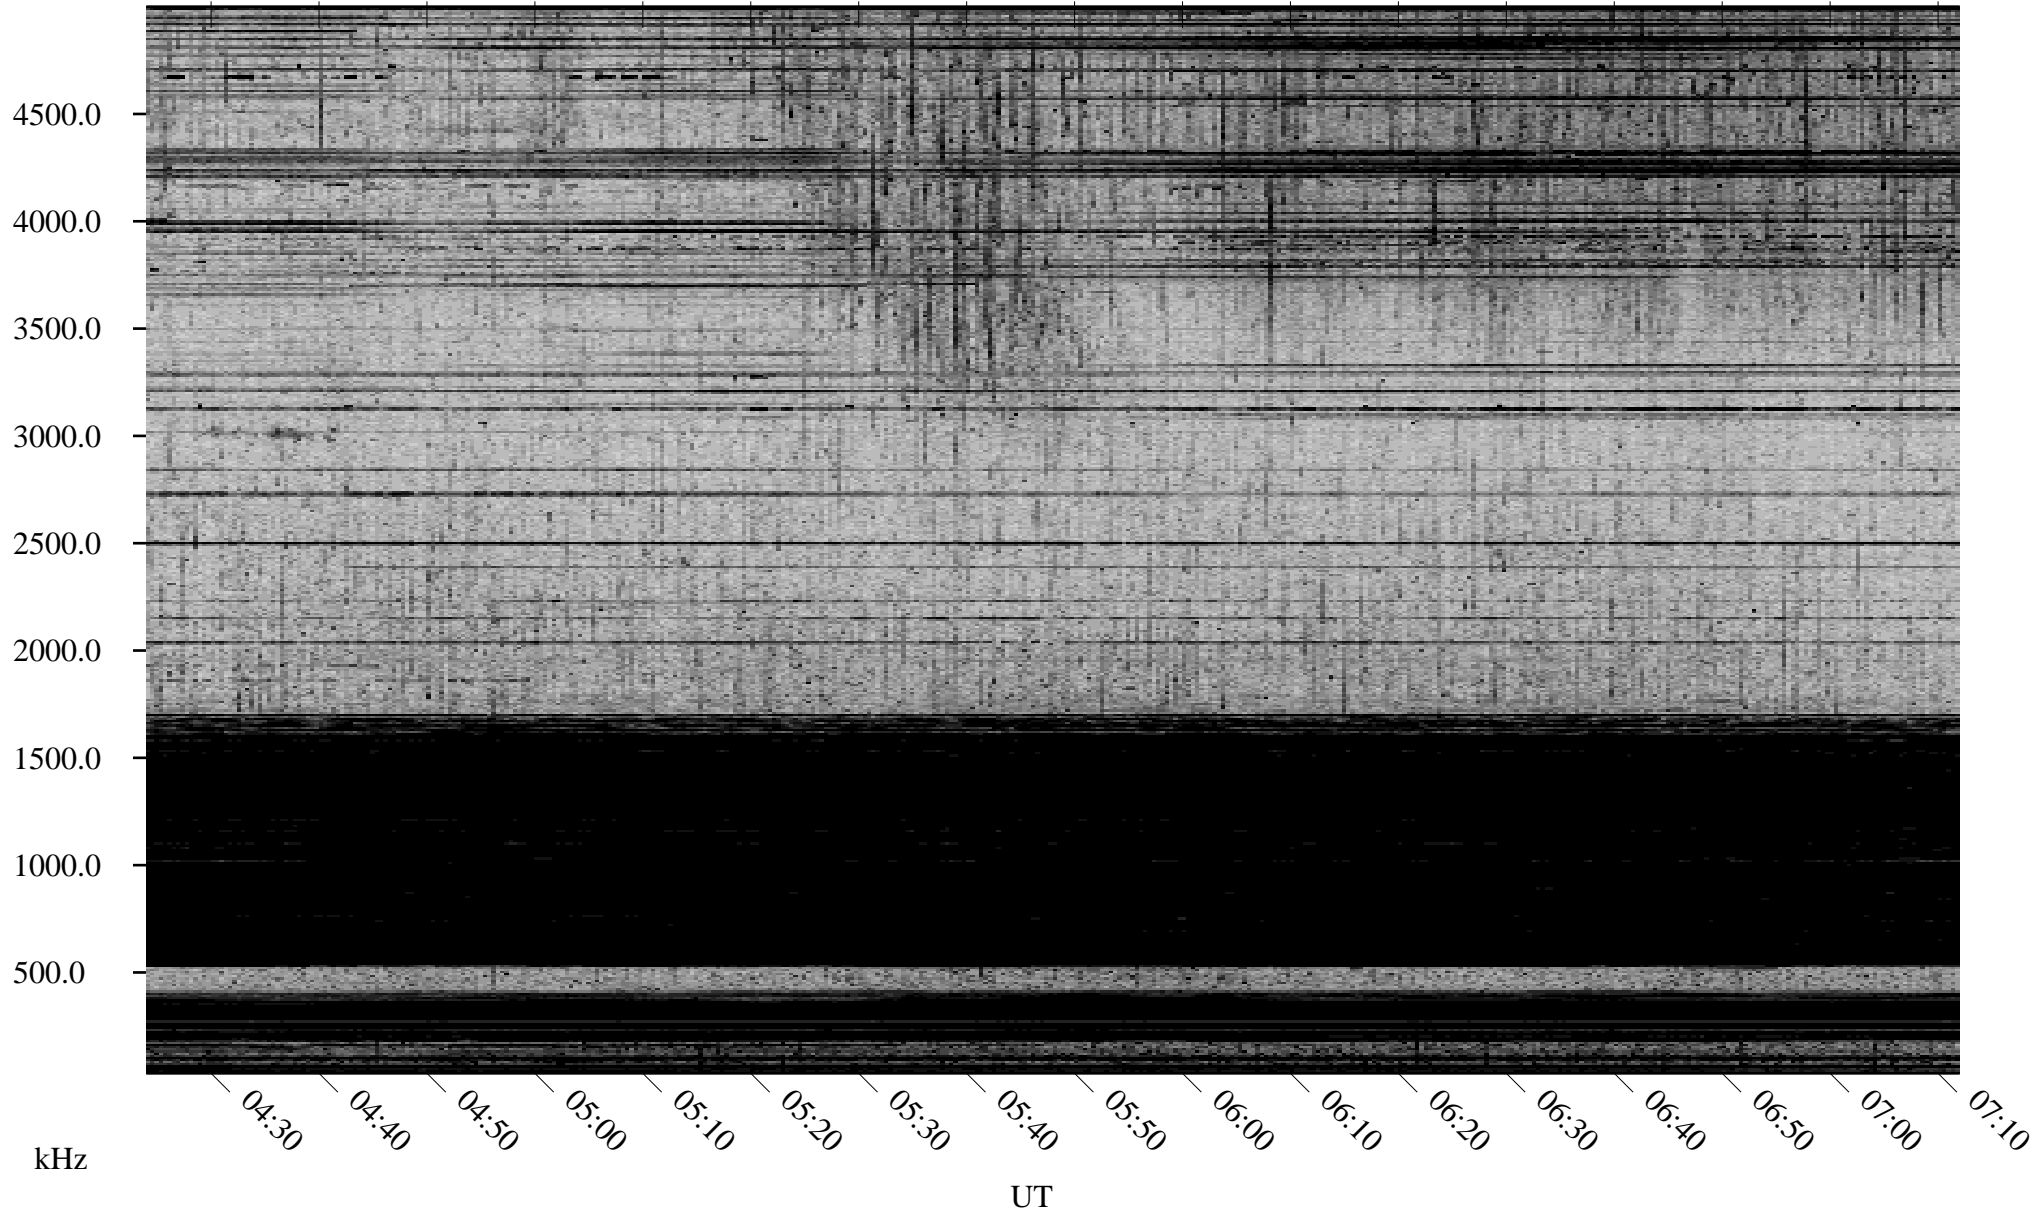

03/22/2000 Churchill, MTB

Linear Scale Black = 161 White = 15

ch00082l.r00m max_12

Page 1

03/22/2000 Churchill, MTB

Linear Scale Black = 161 White = 15

ch00082l.r00m max_12

Page 2

03/23/2000 Churchill, MTB

Linear Scale Black = 161 White = 15

ch00082l.r00m max_12

Page 3

03/23/2000 Churchill, MTB

Linear Scale Black = 161 White = 15

ch00082l.r00m max_12

Page 4

03/23/2000 Churchill, MTB

Linear Scale Black = 161 White = 15

ch00082l.r00m max_12

Page 5

03/23/2000 Churchill, MTB

Linear Scale Black = 161 White = 15

ch00082l.r00m max_12

Page 6

03/23/2000 Churchill, MTB

Linear Scale Black = 161 White = 15

ch00082l.r00m max_12

Page 7

03/23/2000 Churchill, MTB

Linear Scale Black = 161 White = 15

ch00082l.r00m max_12