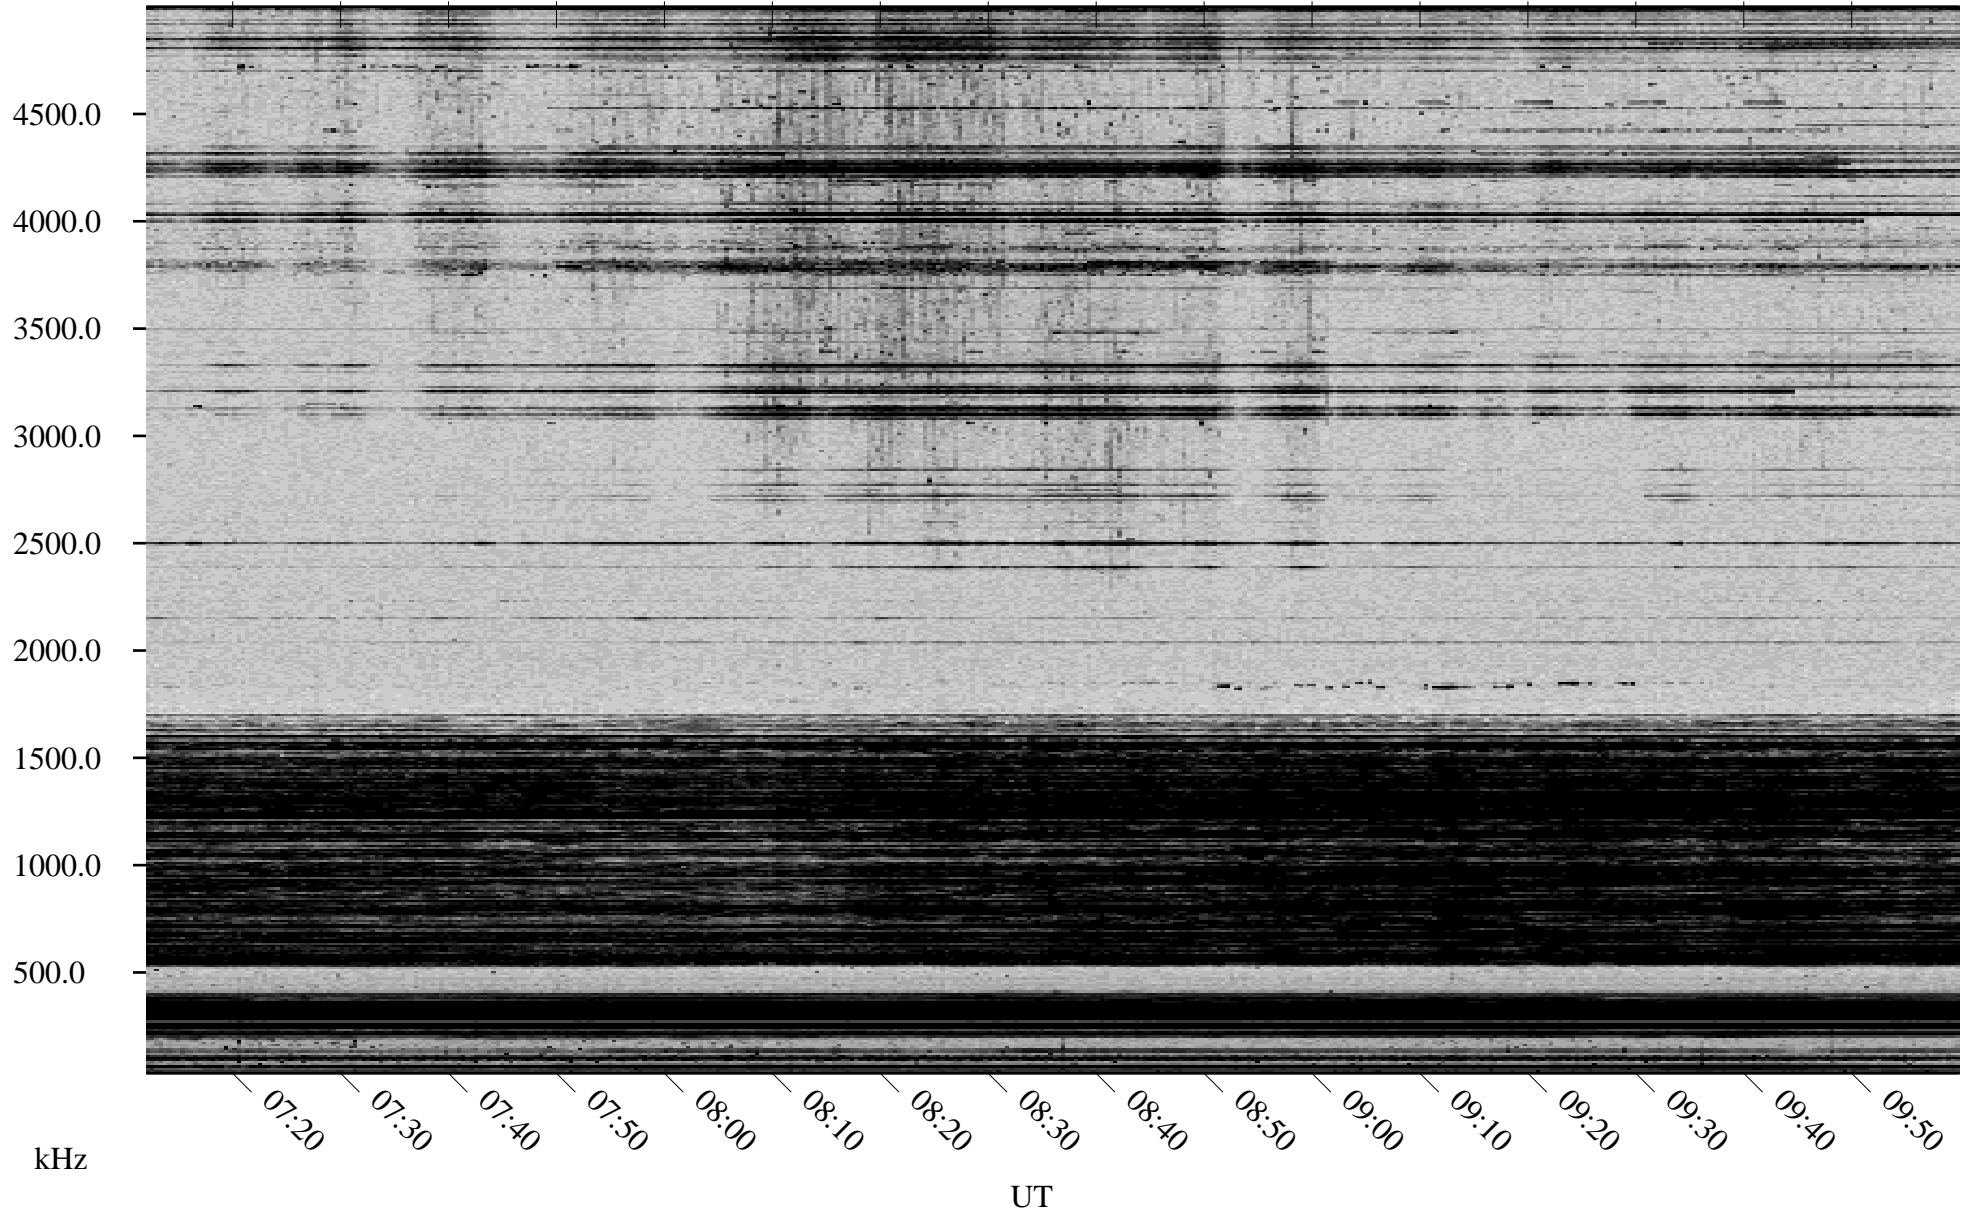

03/25/2000 Churchill, MTB

Linear Scale Black = 161 White = 15

ch000851.r00m max_12

Page 1

03/25/2000 Churchill, MTB

Linear Scale Black = 161 White = 15

ch000851.r00m max_12

Page 2

03/26/2000 Churchill, MTB

Linear Scale Black = 161 White = 15

ch000851.r00m max_12

Page 3

03/26/2000 Churchill, MTB

Linear Scale Black = 161 White = 15

ch000851.r00m max_12

Page 4

03/26/2000 Churchill, MTB

Linear Scale Black = 161 White = 15

ch000851.r00m max_12

Page 5

03/26/2000 Churchill, MTB

Linear Scale Black = 161 White = 15

ch000851.r00m max_12

Page 6

03/26/2000 Churchill, MTB

Linear Scale Black = 161 White = 15

ch000851.r00m max_12

Page 7

03/26/2000 Churchill, MTB

Linear Scale Black = 161 White = 15

ch000851.r00m max_12