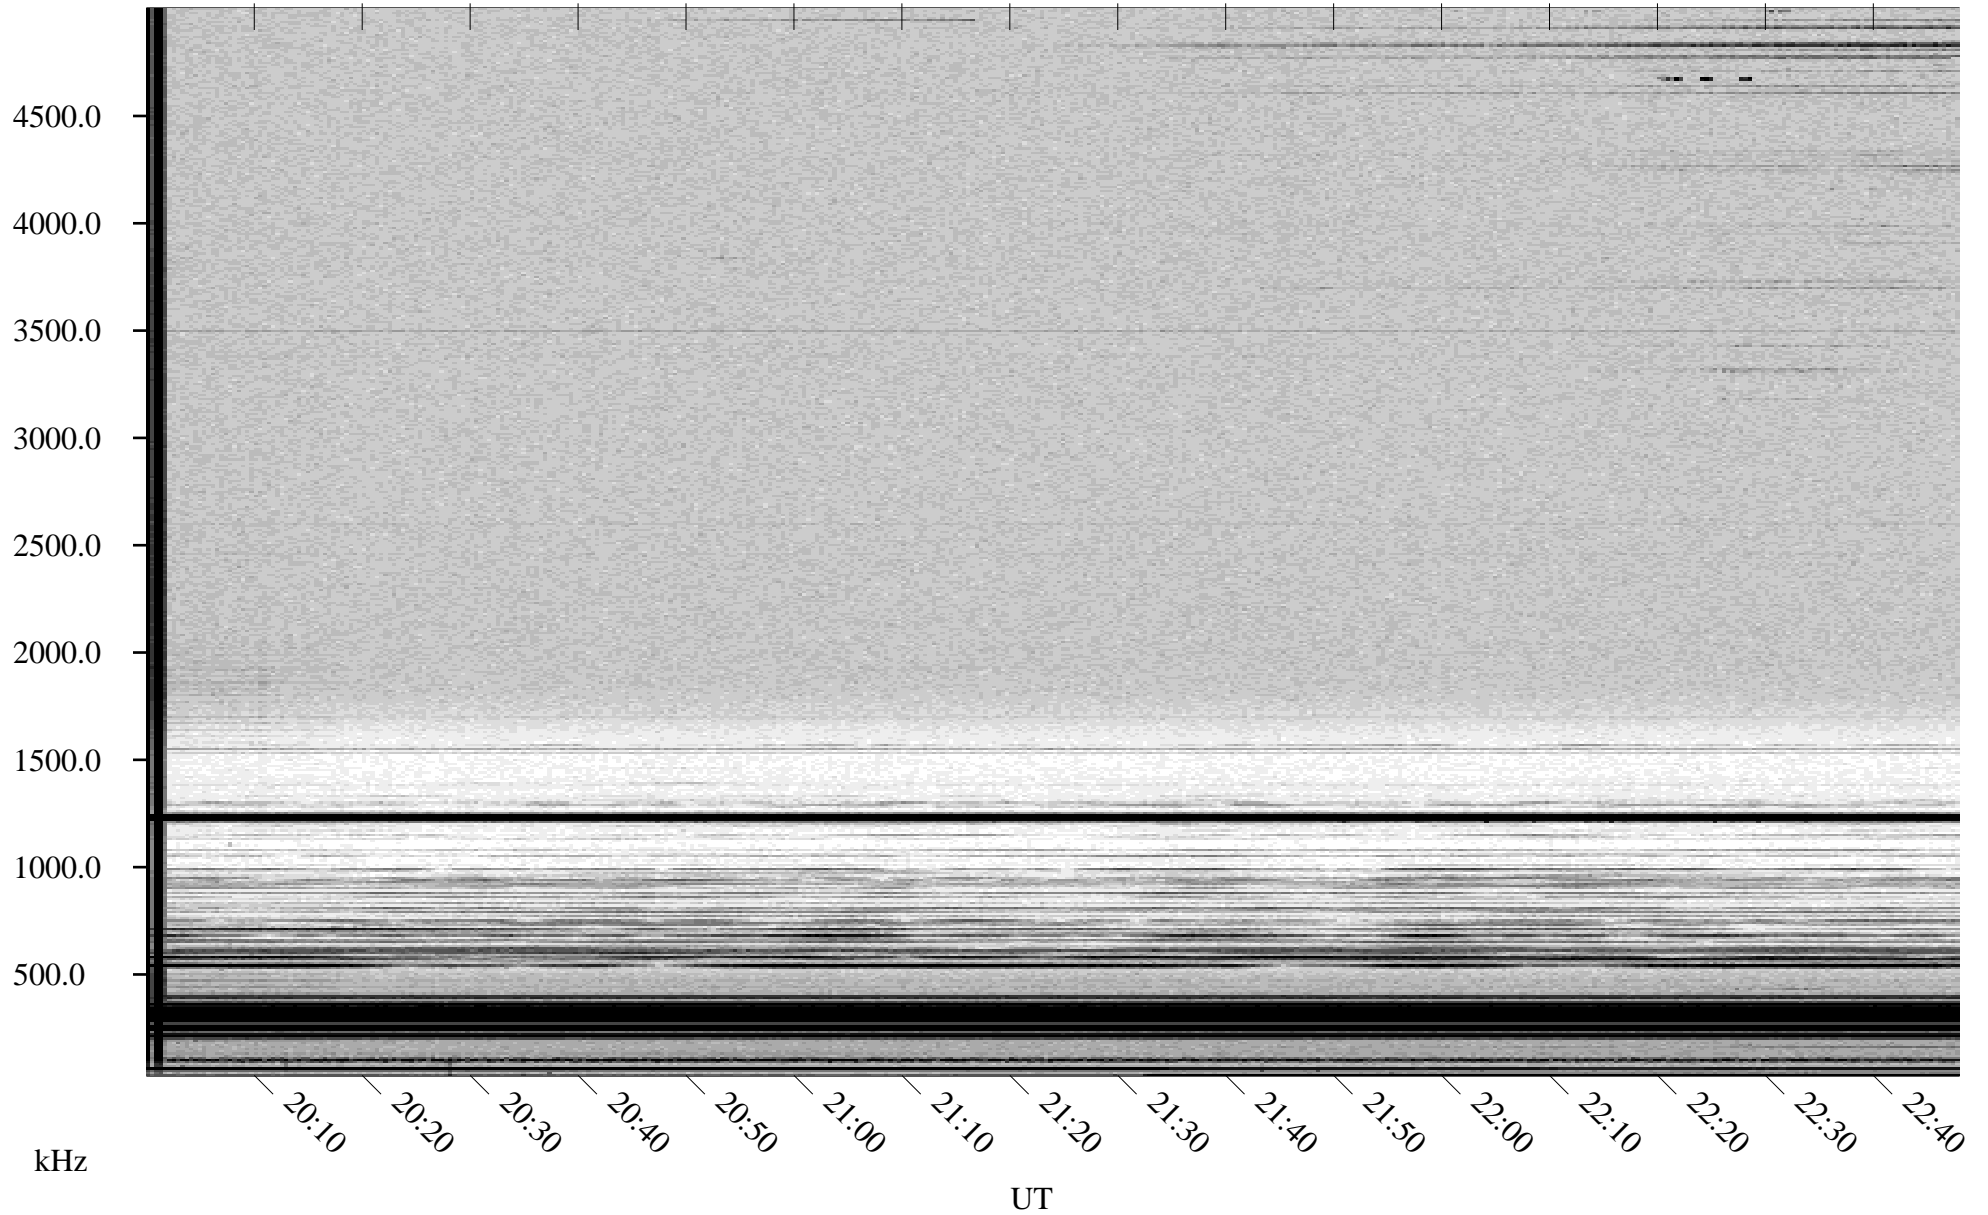

03/25/2000 Churchill, MTB

Linear Scale Black = 161 White = 15

ch000851.r00m max_12

Page 1

03/25/2000 Churchill, MTB

Linear Scale Black = 161 White = 15

ch000851.r00m max_12

Page 2

03/26/2000 Churchill, MTB

Linear Scale Black = 161 White = 15

ch000851.r00m max_12

Page 3

03/26/2000 Churchill, MTB

Linear Scale Black = 161 White = 15

ch000851.r00m max_12

Page 4

03/26/2000 Churchill, MTB

Linear Scale Black = 161 White = 15

ch000851.r00m max_12

Page 5

03/26/2000 Churchill, MTB

Linear Scale Black = 161 White = 15

ch000851.r00m max_12

Page 6

03/26/2000 Churchill, MTB

Linear Scale Black = 161 White = 15

ch000851.r00m max_12

Page 7

03/26/2000 Churchill, MTB

Linear Scale Black = 161 White = 15

ch000851.r00m max_12