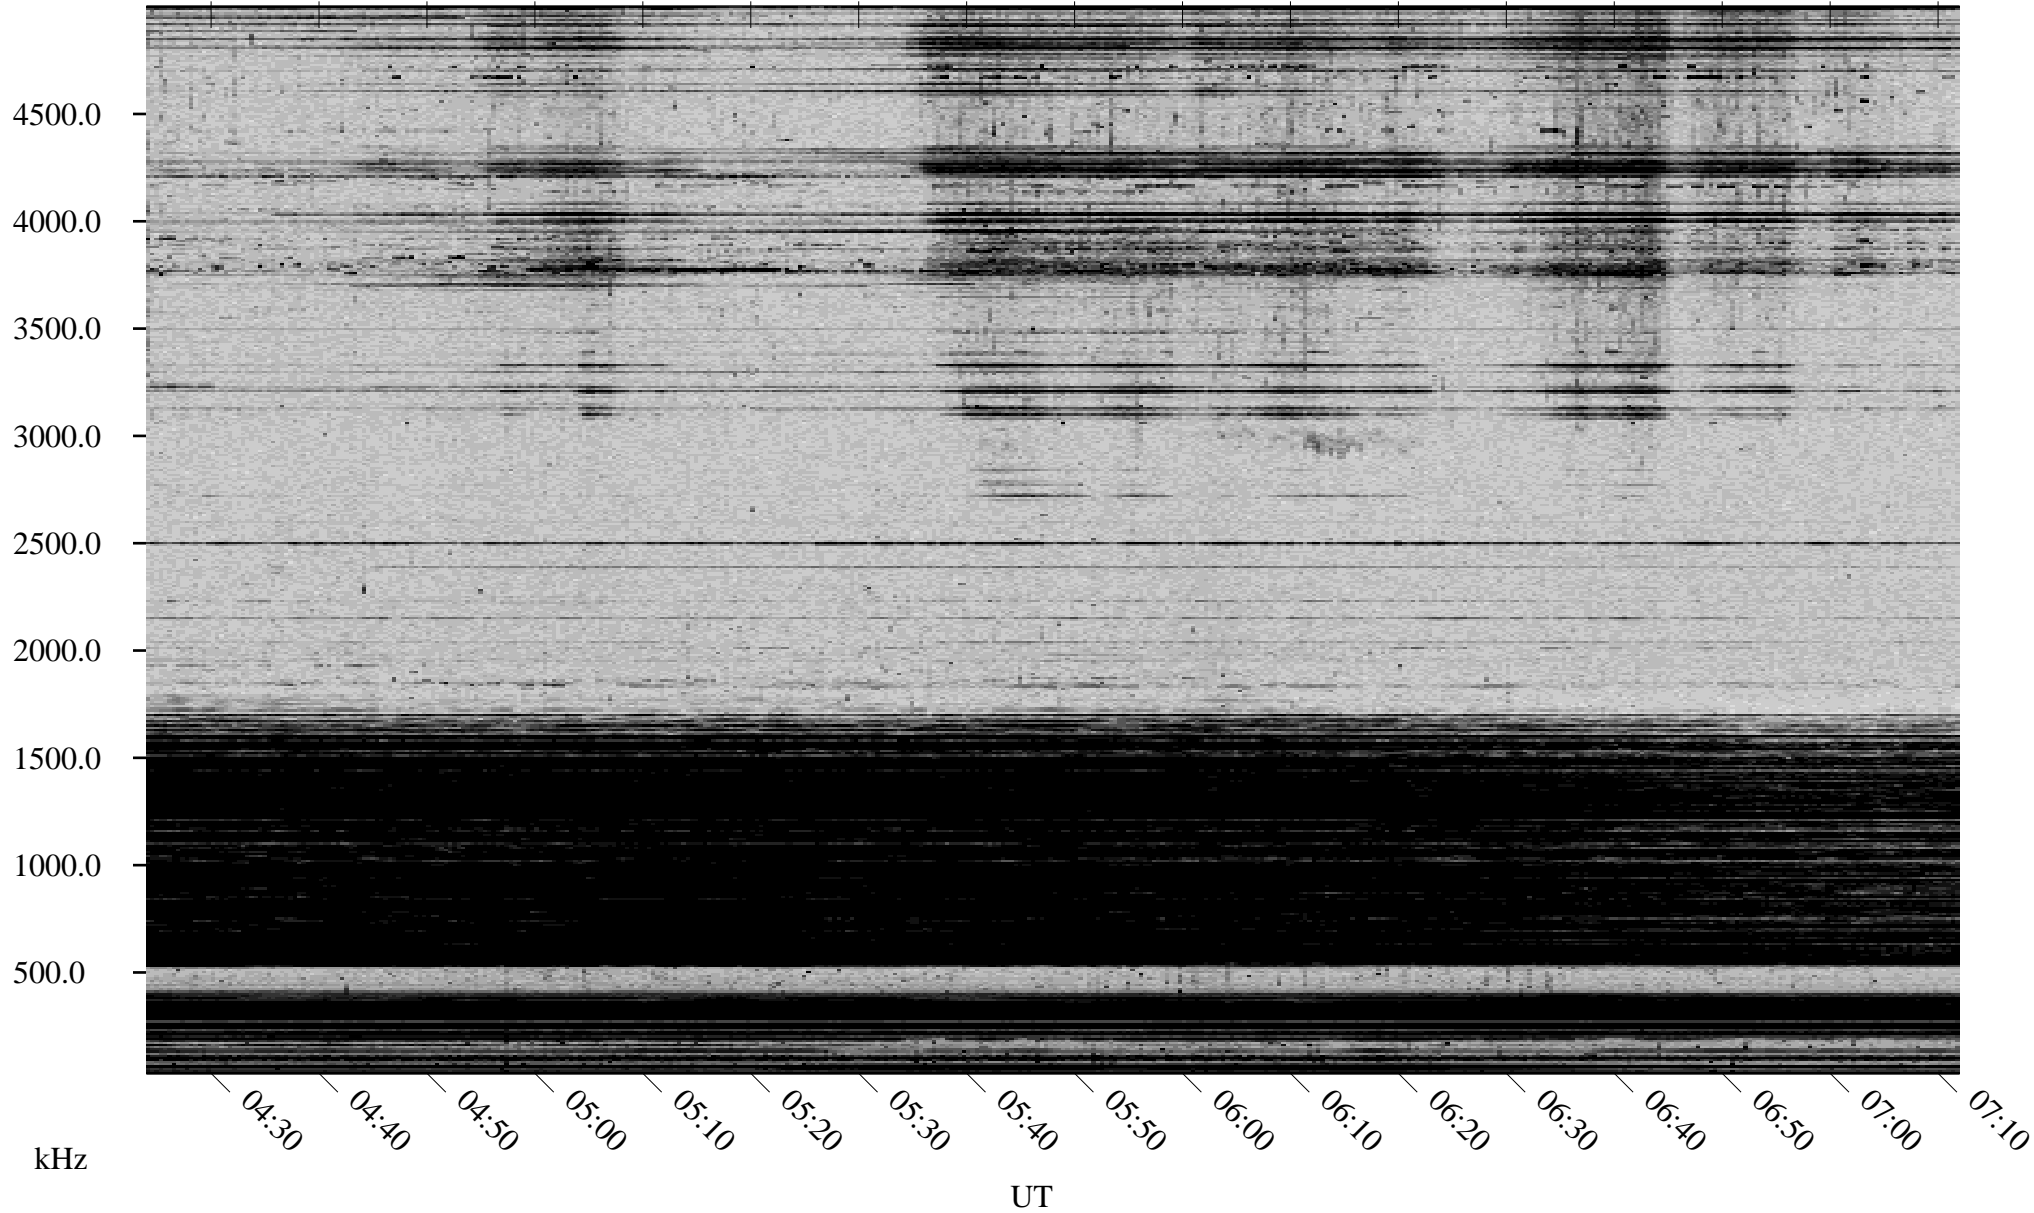

03/25/2000 Churchill, MTB

Linear Scale Black = 161 White = 15

ch000851.r00m max_12

Page 1

03/25/2000 Churchill, MTB

Linear Scale Black = 161 White = 15

ch000851.r00m max_12

Page 2

03/26/2000 Churchill, MTB

Linear Scale Black = 161 White = 15

ch000851.r00m max_12

Page 3

03/26/2000 Churchill, MTB

Linear Scale Black = 161 White = 15

ch000851.r00m max_12

Page 4

03/26/2000 Churchill, MTB

Linear Scale Black = 161 White = 15

ch000851.r00m max_12

Page 5

03/26/2000 Churchill, MTB

Linear Scale Black = 161 White = 15

ch000851.r00m max_12

Page 6

03/26/2000 Churchill, MTB

Linear Scale Black = 161 White = 15

ch000851.r00m max_12

Page 7

03/26/2000 Churchill, MTB

Linear Scale Black = 161 White = 15

ch000851.r00m max_12