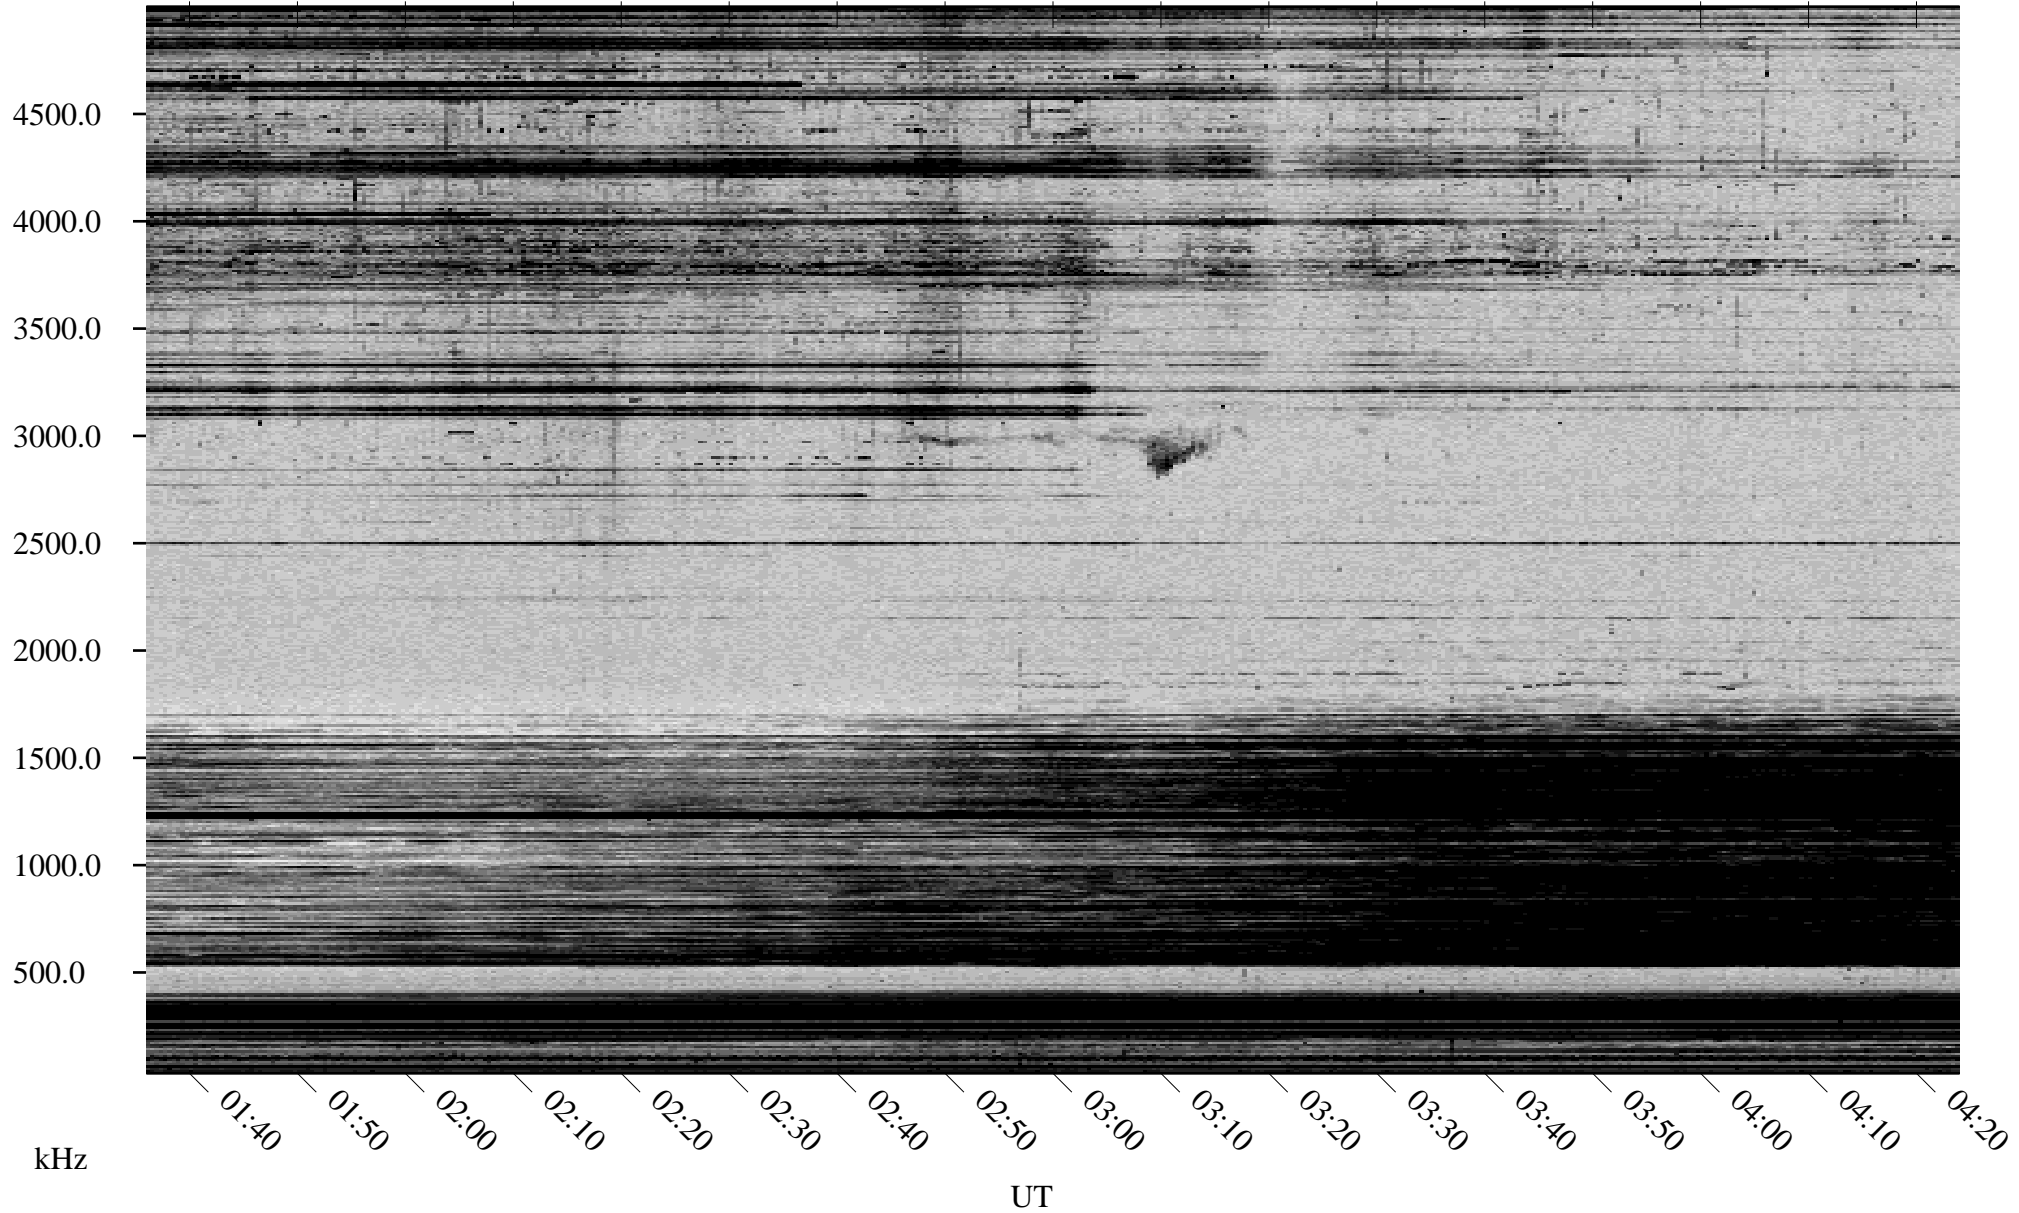

03/25/2000 Churchill, MTB

Linear Scale Black = 161 White = 15

ch000851.r00m max_12

Page 1

03/25/2000 Churchill, MTB

Linear Scale Black = 161 White = 15

ch000851.r00m max_12

Page 2

03/26/2000 Churchill, MTB

Linear Scale Black = 161 White = 15

ch000851.r00m max_12

Page 3

03/26/2000 Churchill, MTB

Linear Scale Black = 161 White = 15

ch000851.r00m max_12

Page 4

03/26/2000 Churchill, MTB

Linear Scale Black = 161 White = 15

ch000851.r00m max_12

Page 5

03/26/2000 Churchill, MTB

Linear Scale Black = 161 White = 15

ch000851.r00m max_12

Page 6

03/26/2000 Churchill, MTB

Linear Scale Black = 161 White = 15

ch000851.r00m max_12

Page 7

03/26/2000 Churchill, MTB

Linear Scale Black = 161 White = 15

ch000851.r00m max_12