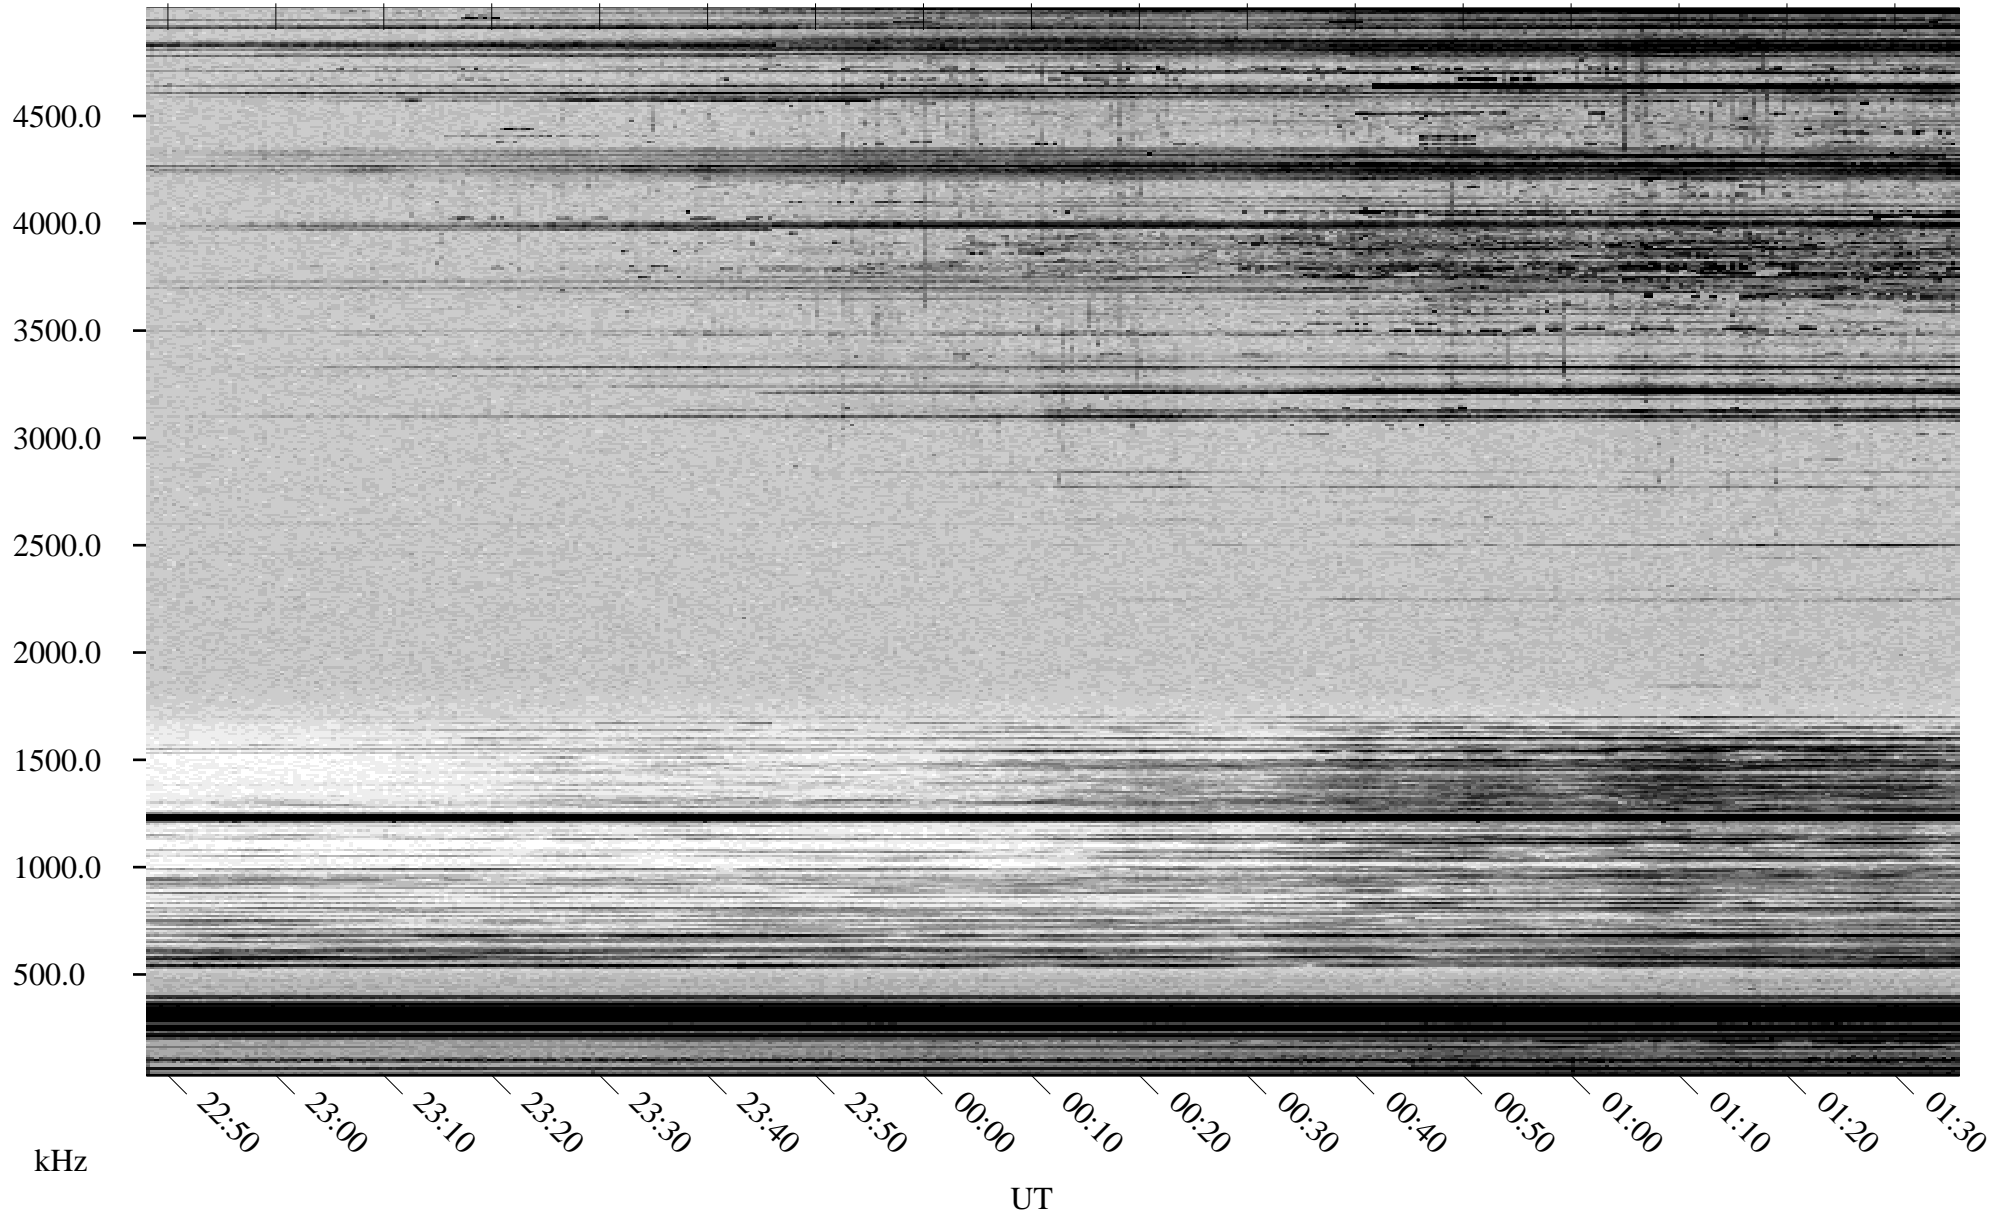

03/25/2000 Churchill, MTB

Linear Scale Black = 161 White = 15

ch000851.r00m max_12

Page 1

03/25/2000 Churchill, MTB

Linear Scale Black = 161 White = 15

ch000851.r00m max_12

Page 2

03/26/2000 Churchill, MTB

Linear Scale Black = 161 White = 15

ch000851.r00m max_12

Page 3

03/26/2000 Churchill, MTB

Linear Scale Black = 161 White = 15

ch000851.r00m max_12

Page 4

03/26/2000 Churchill, MTB

Linear Scale Black = 161 White = 15

ch000851.r00m max_12

Page 5

03/26/2000 Churchill, MTB

Linear Scale Black = 161 White = 15

ch000851.r00m max_12

Page 6

03/26/2000 Churchill, MTB

Linear Scale Black = 161 White = 15

ch000851.r00m max_12

Page 7

03/26/2000 Churchill, MTB

Linear Scale Black = 161 White = 15

ch000851.r00m max_12