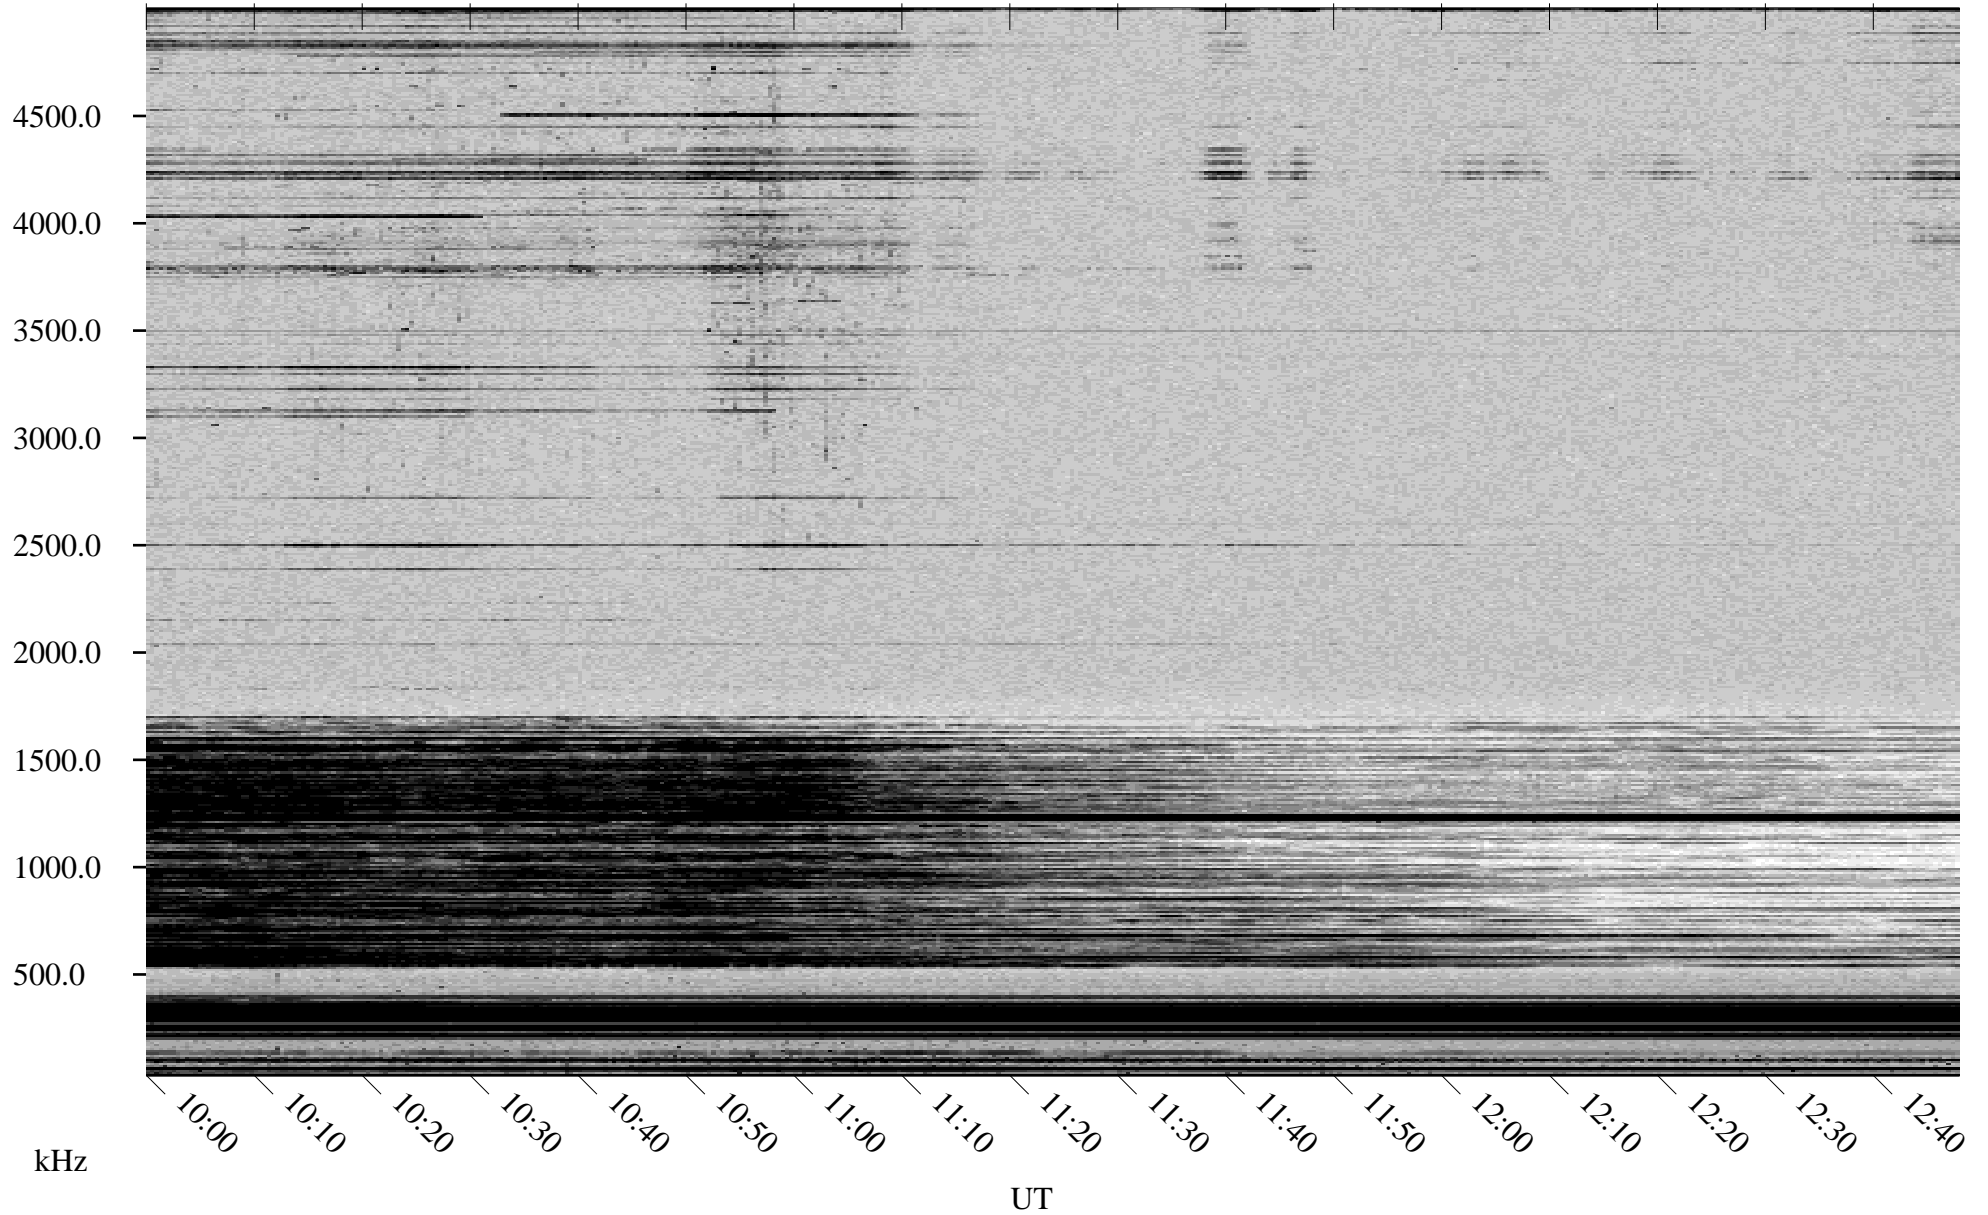

03/25/2000 Churchill, MTB

Linear Scale Black = 161 White = 15

ch000851.r00m max_12

Page 1

03/25/2000 Churchill, MTB

Linear Scale Black = 161 White = 15

ch000851.r00m max_12

Page 2

03/26/2000 Churchill, MTB

Linear Scale Black = 161 White = 15

ch000851.r00m max_12

Page 3

03/26/2000 Churchill, MTB

Linear Scale Black = 161 White = 15

ch000851.r00m max_12

Page 4

03/26/2000 Churchill, MTB

Linear Scale Black = 161 White = 15

ch000851.r00m max_12

Page 5

03/26/2000 Churchill, MTB

Linear Scale Black = 161 White = 15

ch000851.r00m max_12

Page 6

03/26/2000 Churchill, MTB

Linear Scale Black = 161 White = 15

ch000851.r00m max_12

Page 7

03/26/2000 Churchill, MTB

Linear Scale Black = 161 White = 15

ch000851.r00m max_12