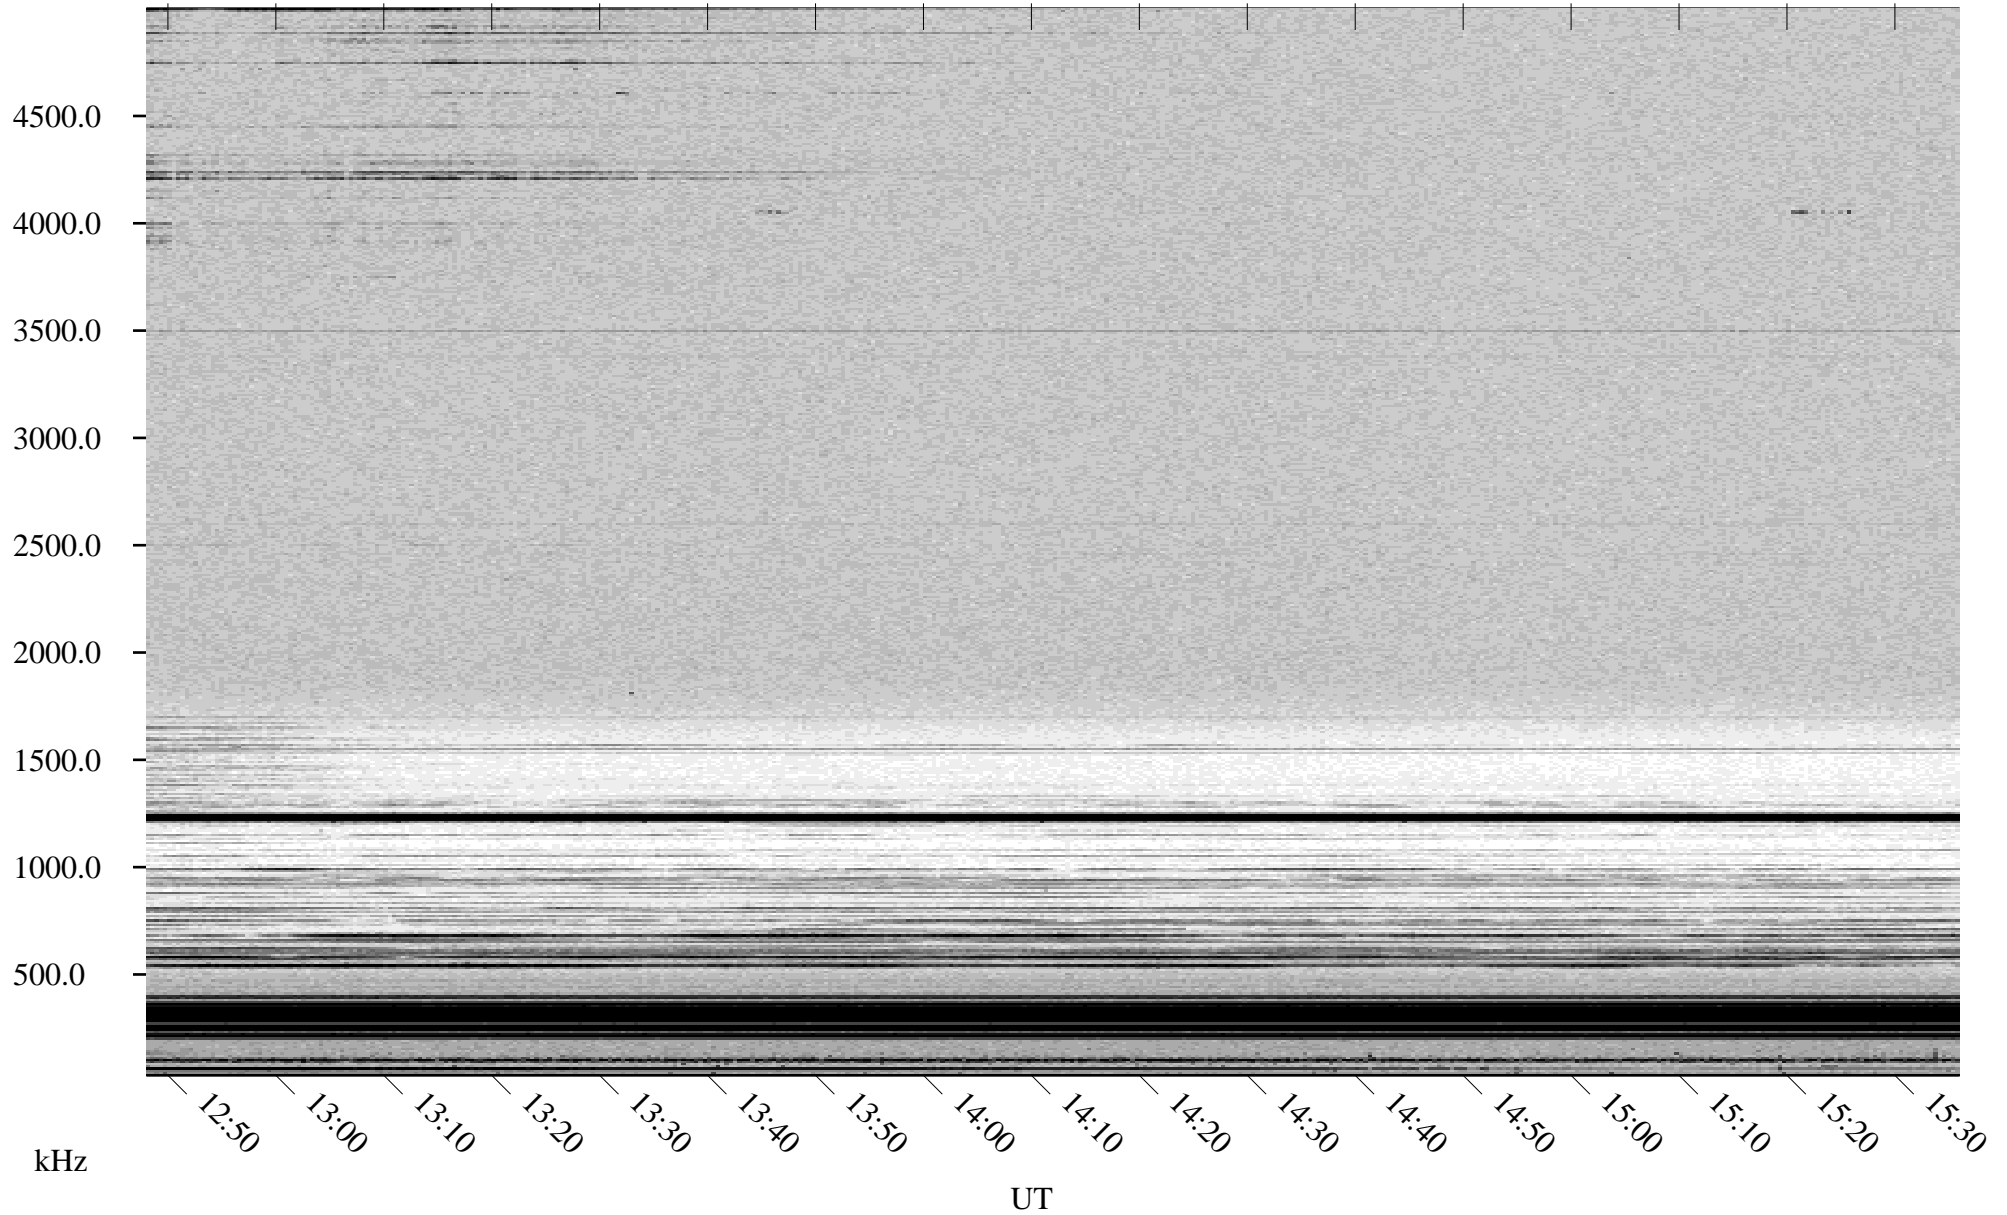

03/25/2000 Churchill, MTB

Linear Scale Black = 161 White = 15

ch000851.r00m max_12

Page 1

03/25/2000 Churchill, MTB

Linear Scale Black = 161 White = 15

ch000851.r00m max_12

Page 2

03/26/2000 Churchill, MTB

Linear Scale Black = 161 White = 15

ch000851.r00m max_12

Page 3

03/26/2000 Churchill, MTB

Linear Scale Black = 161 White = 15

ch000851.r00m max_12

Page 4

03/26/2000 Churchill, MTB

Linear Scale Black = 161 White = 15

ch000851.r00m max_12

Page 5

03/26/2000 Churchill, MTB

Linear Scale Black = 161 White = 15

ch000851.r00m max_12

Page 6

03/26/2000 Churchill, MTB

Linear Scale Black = 161 White = 15

ch000851.r00m max_12

Page 7

03/26/2000 Churchill, MTB

Linear Scale Black = 161 White = 15

ch000851.r00m max_12