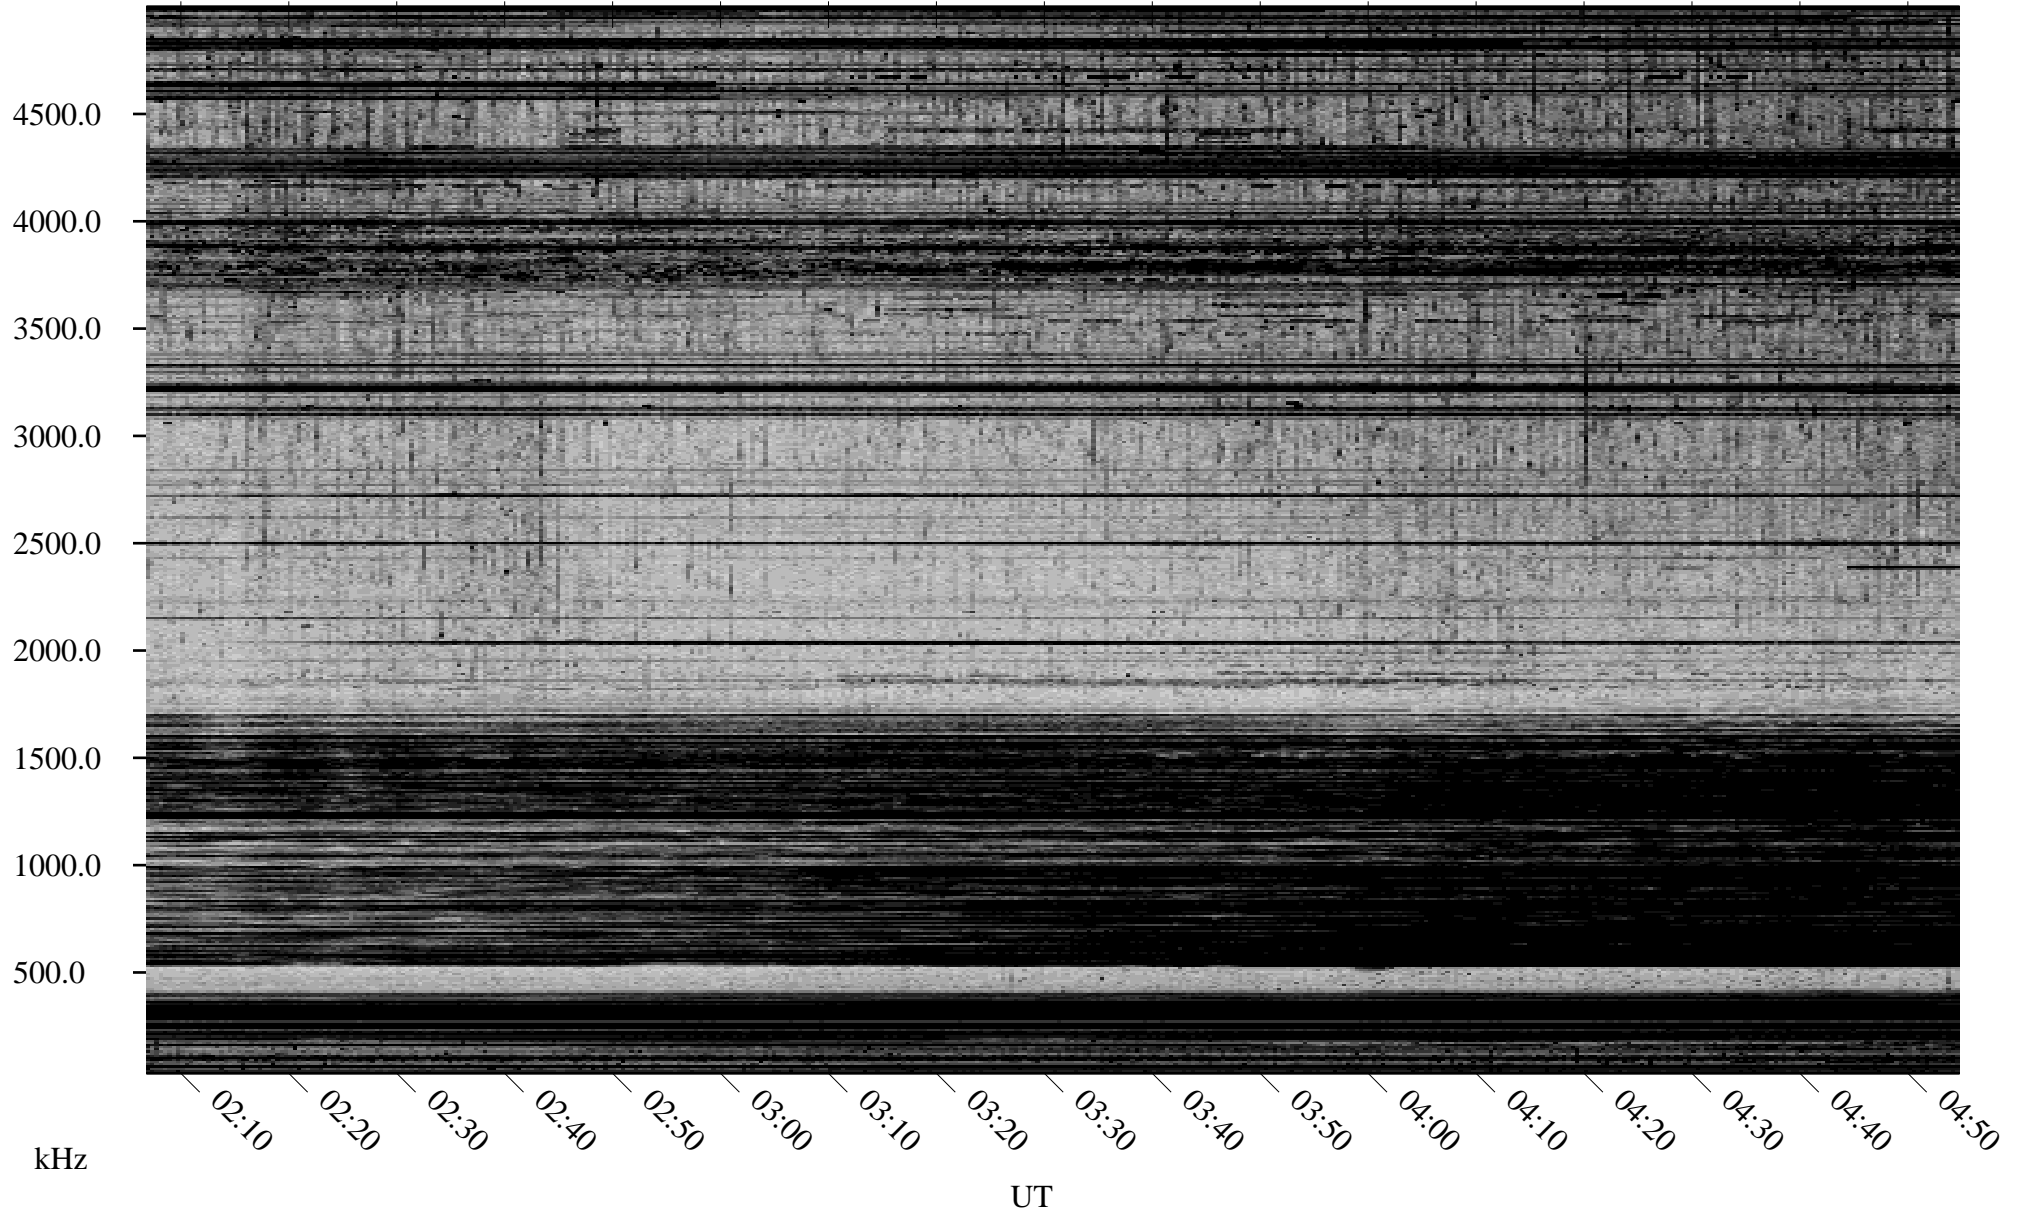

03/26/2000 Churchill, MTB

Linear Scale Black = 161 White = 15

ch00086l.r01m max_12

Page 1

03/27/2000 Churchill, MTB

Linear Scale Black = 161 White = 15

ch00086l.r01m max_12

Page 2

03/27/2000 Churchill, MTB

Linear Scale Black = 161 White = 15

ch00086l.r01m max_12

Page 3

03/27/2000 Churchill, MTB

Linear Scale Black = 161 White = 15

ch00086l.r01m max_12

Page 4

03/27/2000 Churchill, MTB

Linear Scale Black = 161 White = 15

ch00086l.r01m max_12

Page 5

03/27/2000 Churchill, MTB

Linear Scale Black = 161 White = 15

ch00086l.r01m max_12

Page 6

03/27/2000 Churchill, MTB

Linear Scale Black = 161 White = 15

ch00086l.r01m max_12