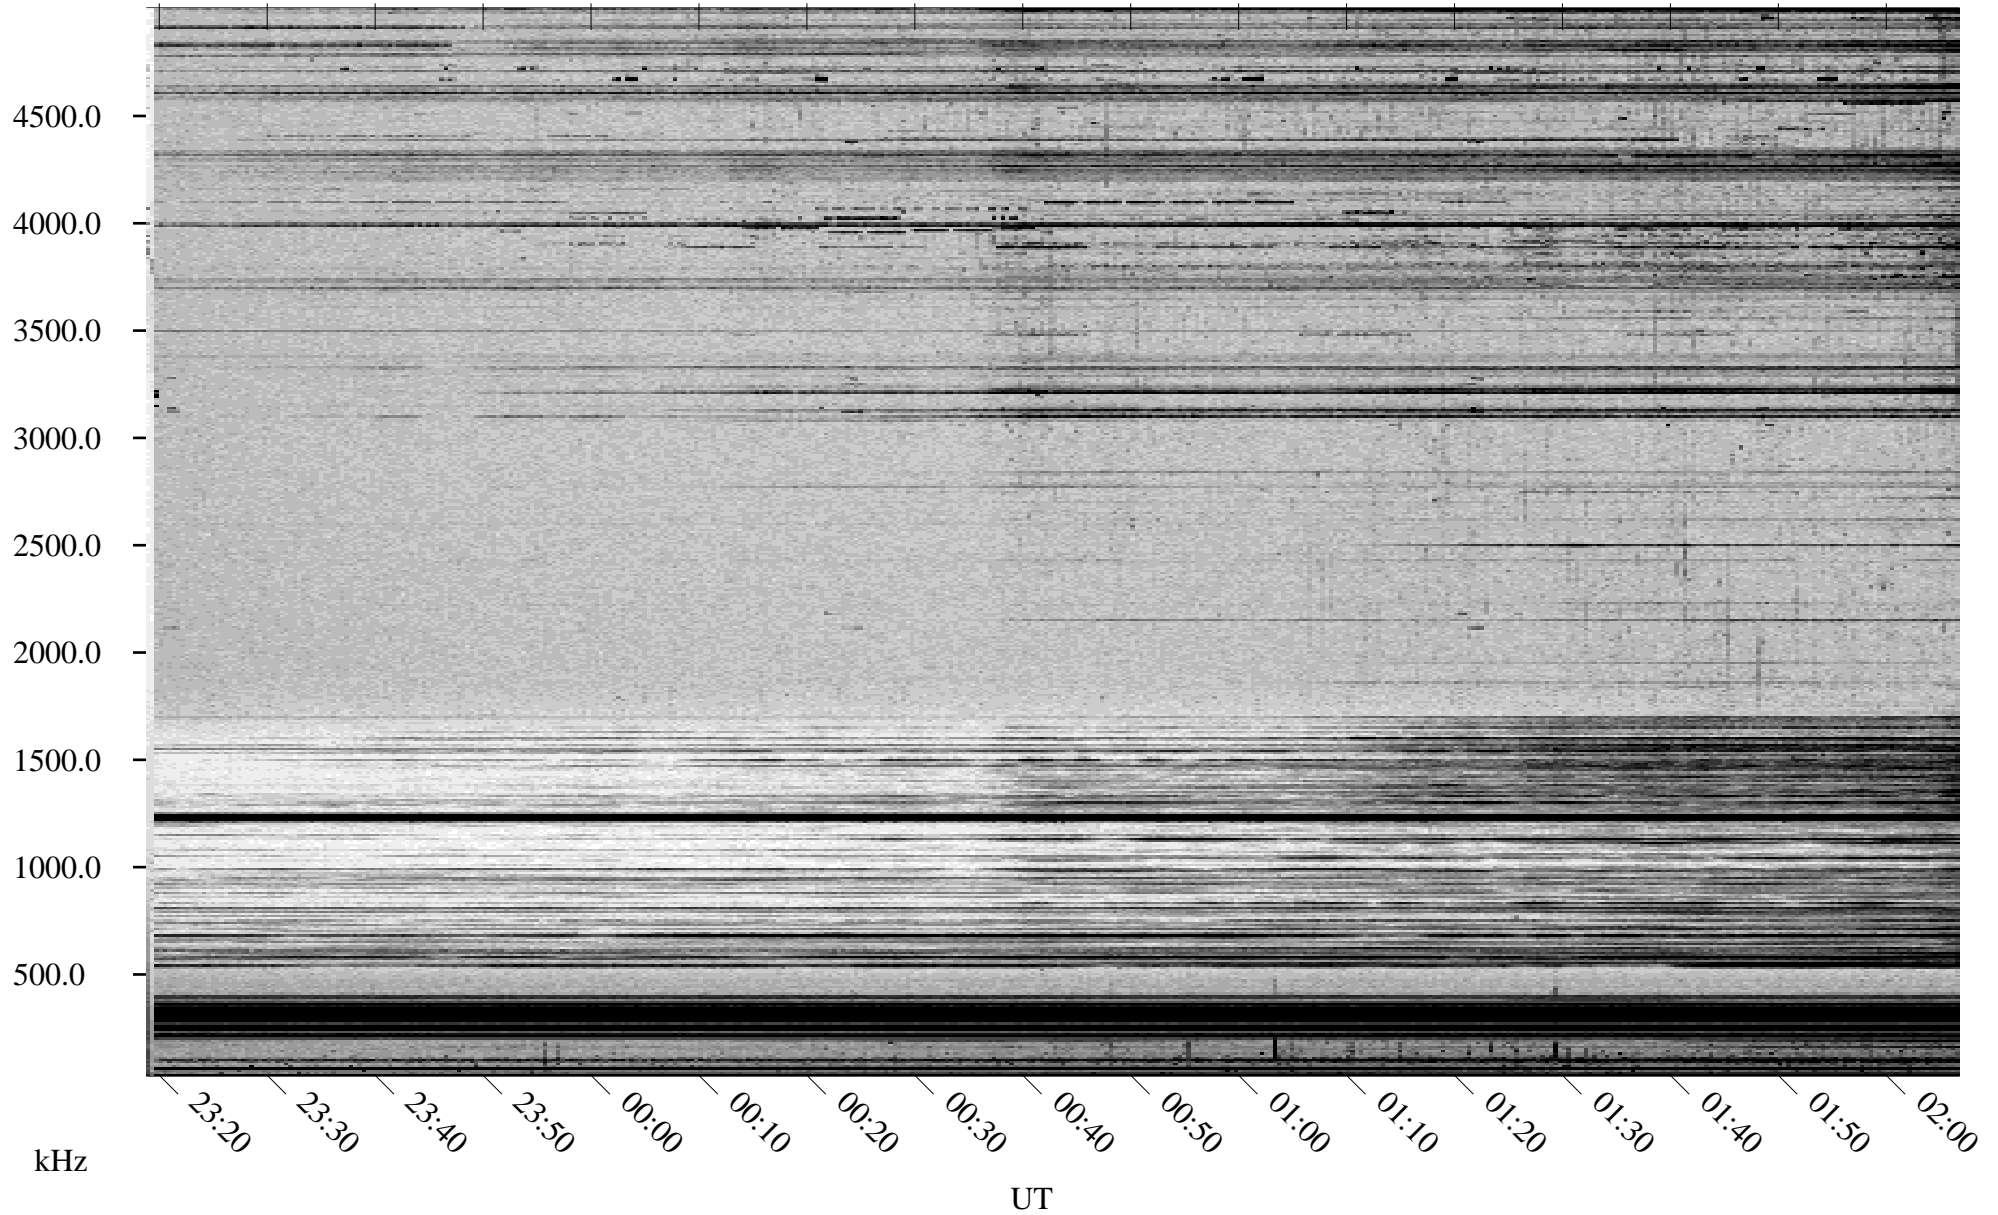

03/26/2000 Churchill, MTB

Linear Scale Black = 161 White = 15

ch00086l.r01m max_12

Page 1

03/27/2000 Churchill, MTB

Linear Scale Black = 161 White = 15

ch00086l.r01m max_12

Page 2

03/27/2000 Churchill, MTB

Linear Scale Black = 161 White = 15

ch00086l.r01m max_12

Page 3

03/27/2000 Churchill, MTB

Linear Scale Black = 161 White = 15

ch00086l.r01m max_12

Page 4

03/27/2000 Churchill, MTB

Linear Scale Black = 161 White = 15

ch00086l.r01m max_12

Page 5

03/27/2000 Churchill, MTB

Linear Scale Black = 161 White = 15

ch00086l.r01m max_12

Page 6

03/27/2000 Churchill, MTB

Linear Scale Black = 161 White = 15

ch00086l.r01m max_12