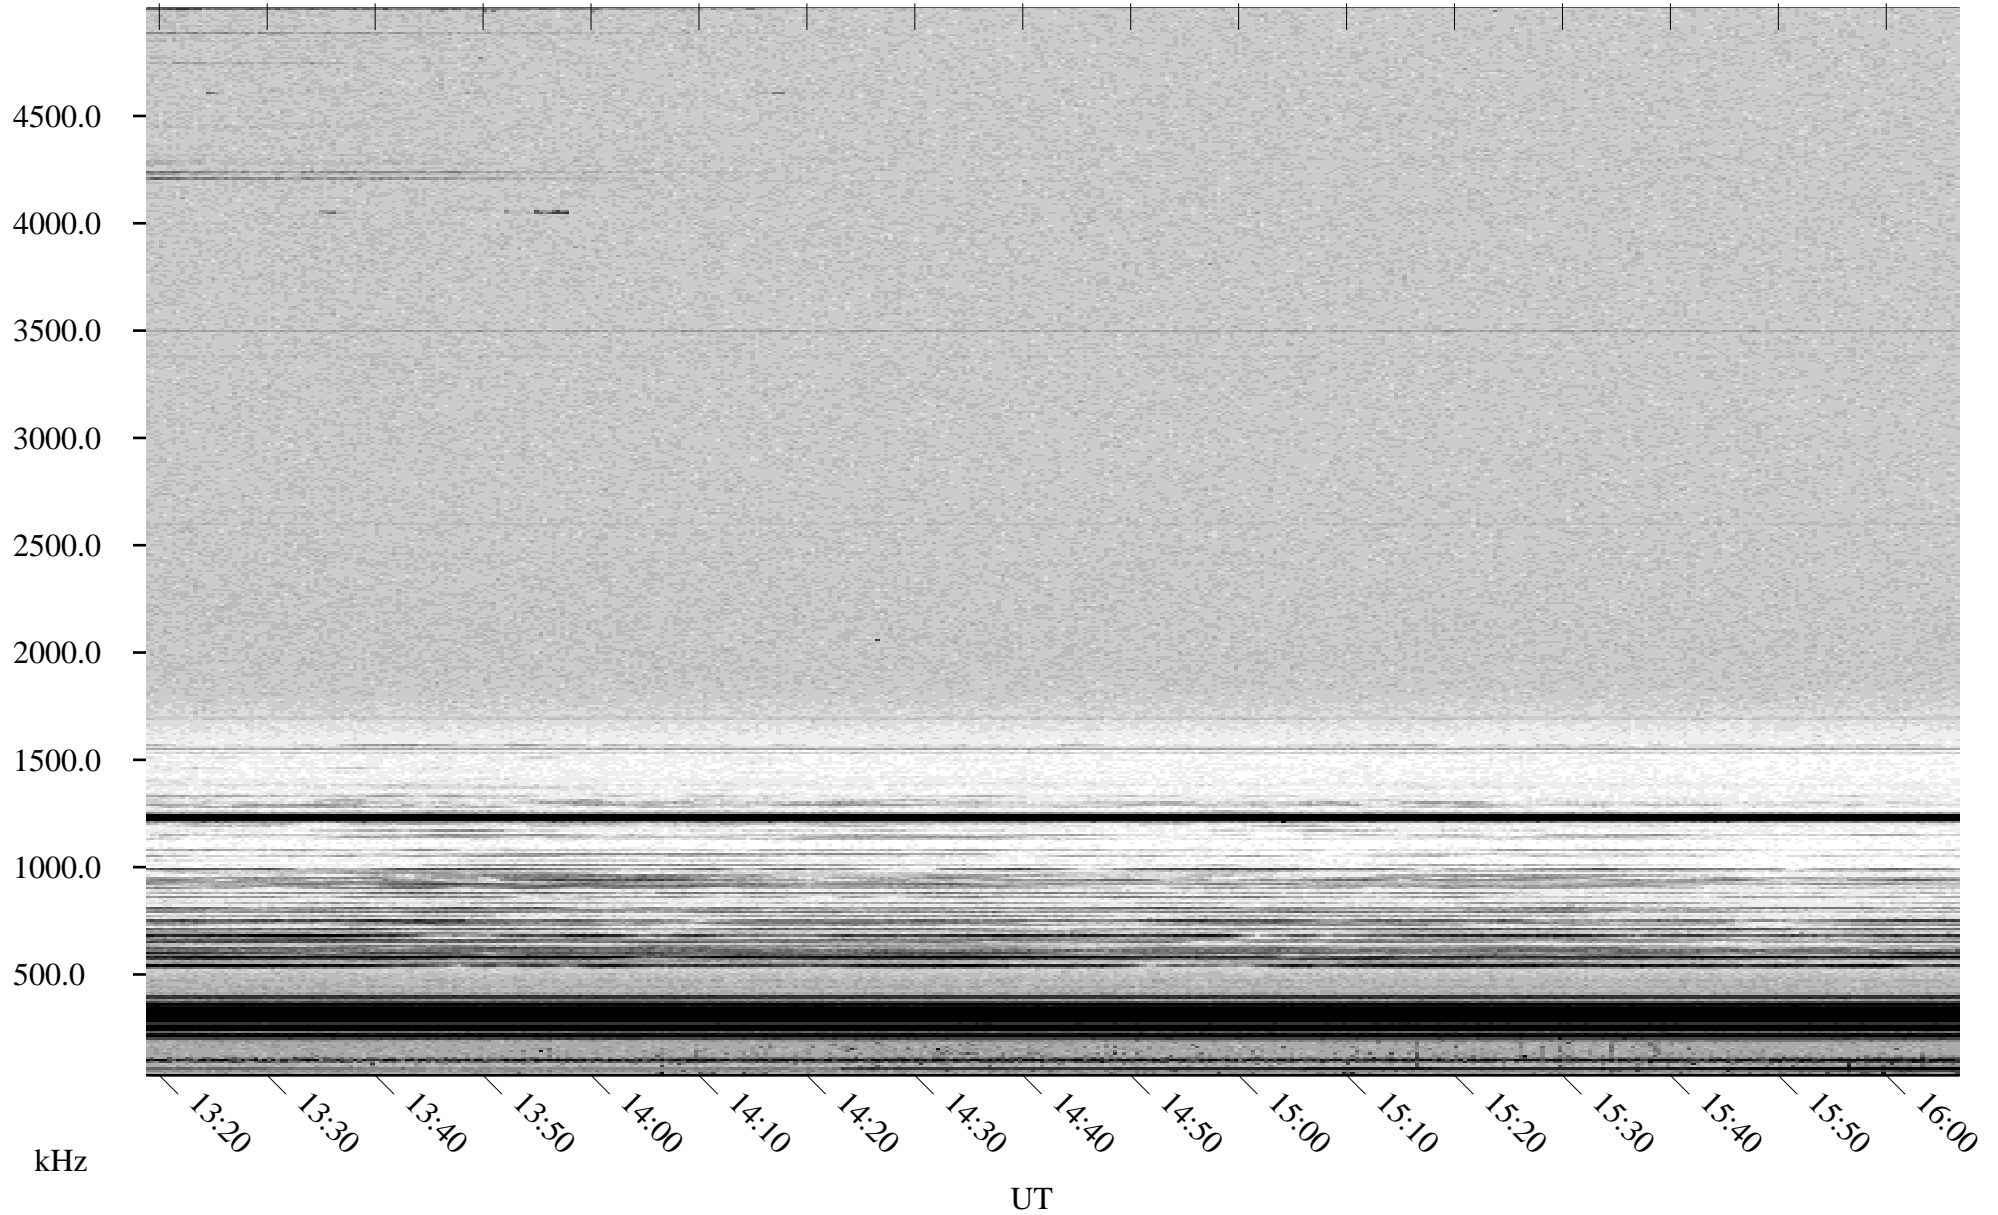

03/26/2000 Churchill, MTB

Linear Scale Black = 161 White = 15

ch00086l.r01m max_12

Page 1

03/27/2000 Churchill, MTB

Linear Scale Black = 161 White = 15

ch00086l.r01m max_12

Page 2

03/27/2000 Churchill, MTB

Linear Scale Black = 161 White = 15

ch00086l.r01m max_12

Page 3

03/27/2000 Churchill, MTB

Linear Scale Black = 161 White = 15

ch00086l.r01m max_12

Page 4

03/27/2000 Churchill, MTB

Linear Scale Black = 161 White = 15

ch00086l.r01m max_12

Page 5

03/27/2000 Churchill, MTB

Linear Scale Black = 161 White = 15

ch00086l.r01m max_12

Page 6

03/27/2000 Churchill, MTB

Linear Scale Black = 161 White = 15

ch00086l.r01m max_12