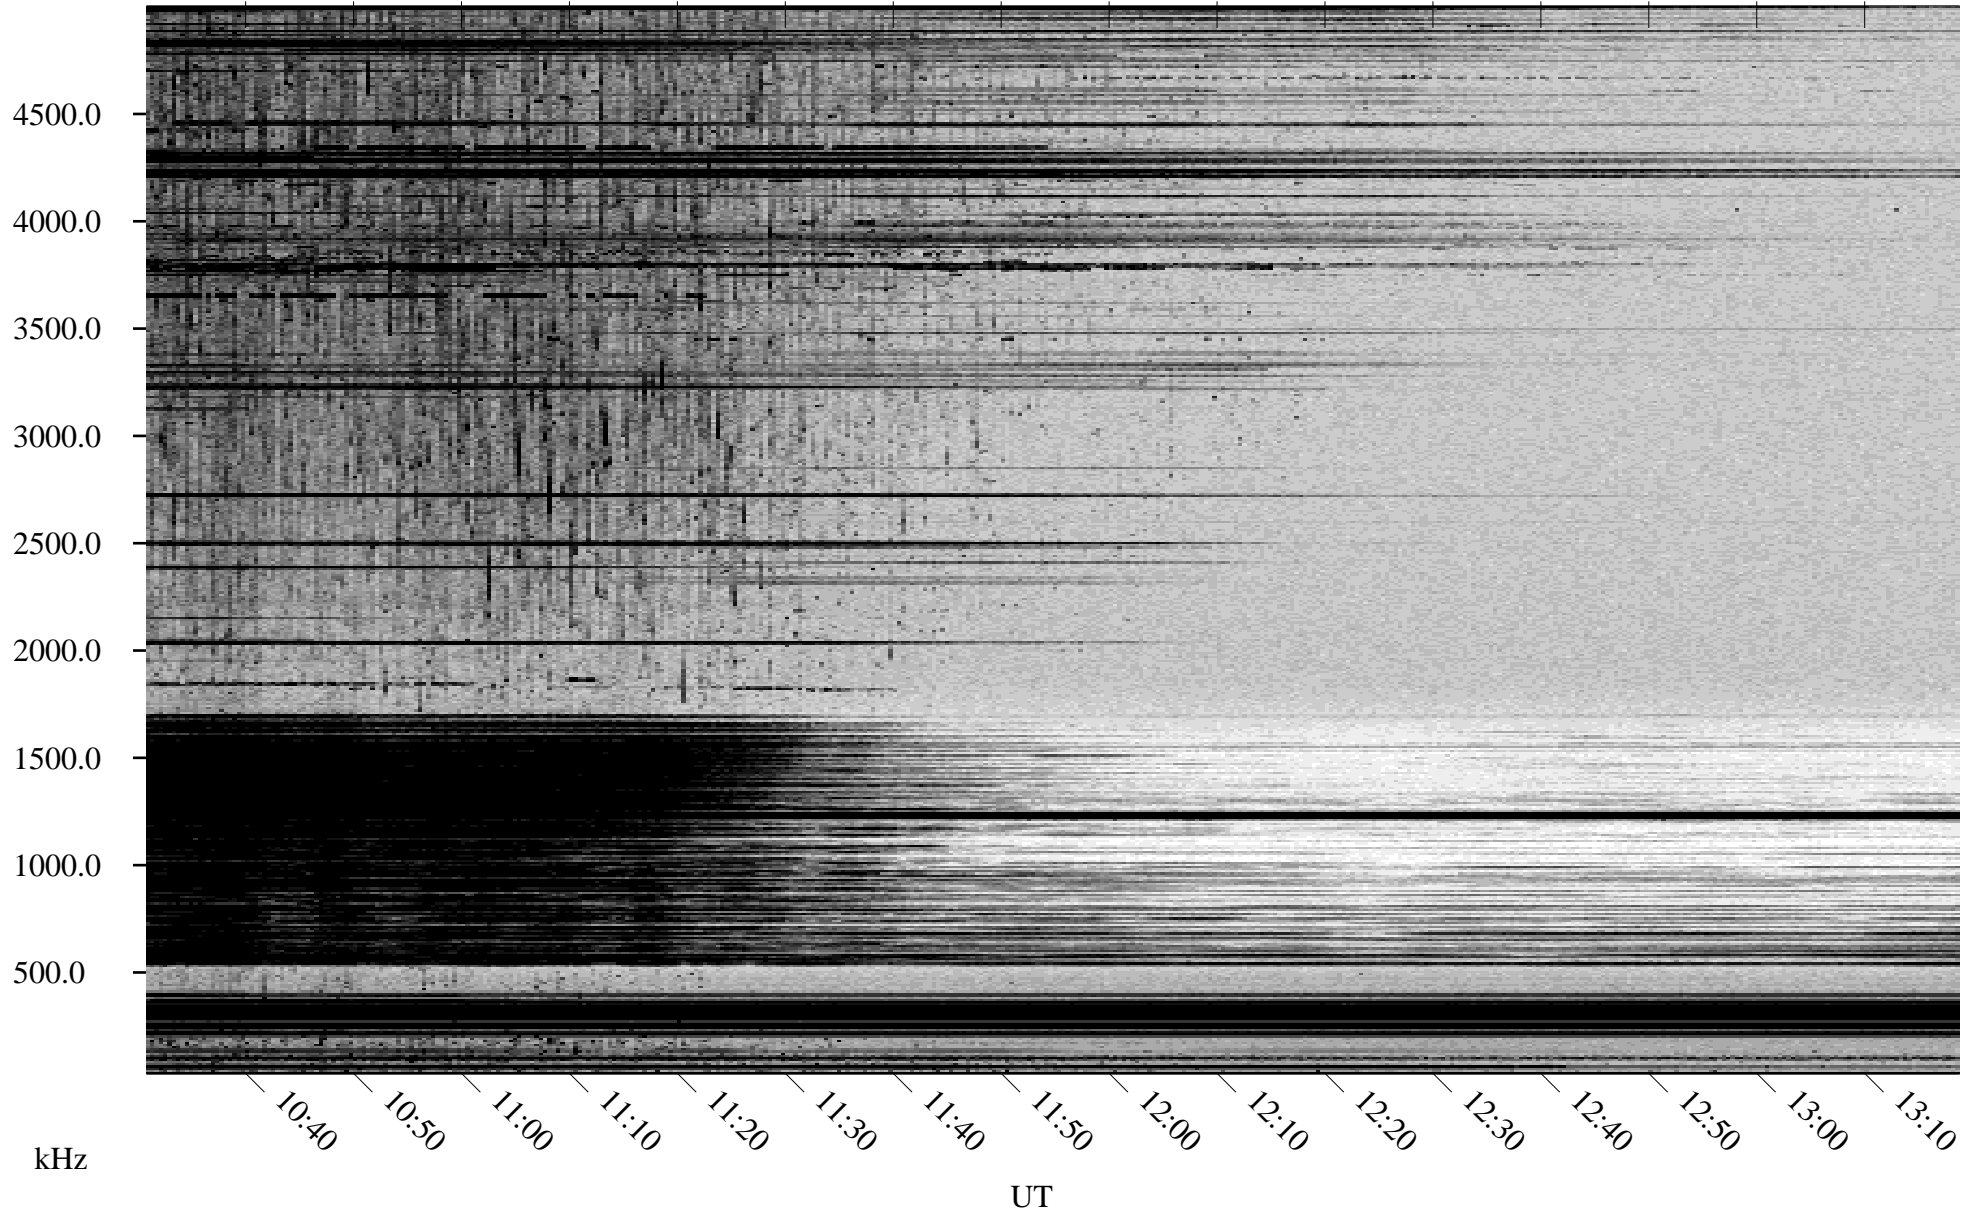

03/26/2000 Churchill, MTB

Linear Scale Black = 161 White = 15

ch00086l.r01m max_12

Page 1

03/27/2000 Churchill, MTB

Linear Scale Black = 161 White = 15

ch00086l.r01m max_12

Page 2

03/27/2000 Churchill, MTB

Linear Scale Black = 161 White = 15

ch00086l.r01m max_12

Page 3

03/27/2000 Churchill, MTB

Linear Scale Black = 161 White = 15

ch00086l.r01m max_12

Page 4

03/27/2000 Churchill, MTB

Linear Scale Black = 161 White = 15

ch00086l.r01m max_12

Page 5

03/27/2000 Churchill, MTB

Linear Scale Black = 161 White = 15

ch00086l.r01m max_12

Page 6

03/27/2000 Churchill, MTB

Linear Scale Black = 161 White = 15

ch00086l.r01m max_12