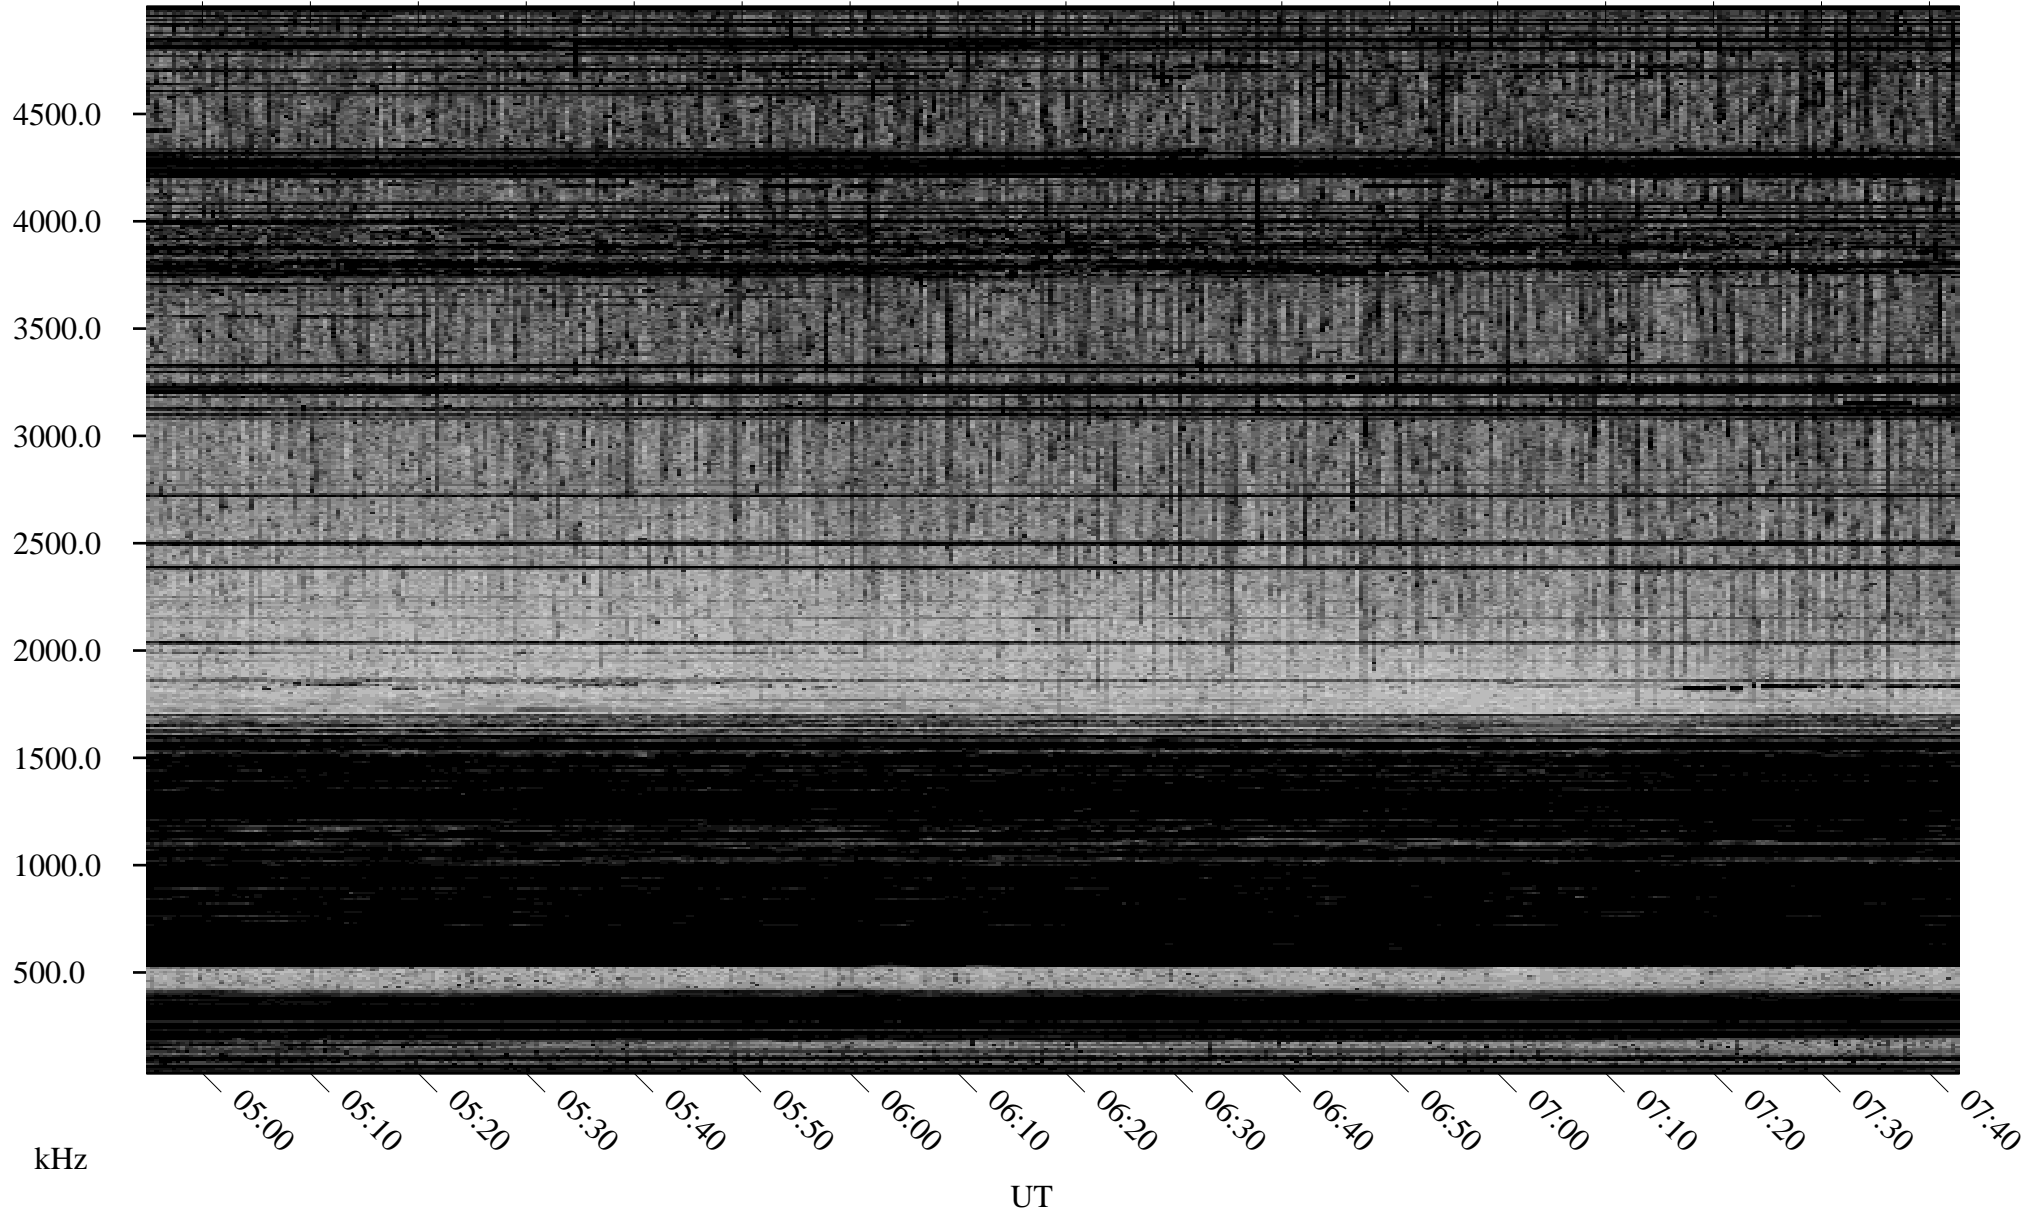

03/26/2000 Churchill, MTB

Linear Scale Black = 161 White = 15

ch00086l.r01m max_12

Page 1

03/27/2000 Churchill, MTB

Linear Scale Black = 161 White = 15

ch00086l.r01m max_12

Page 2

03/27/2000 Churchill, MTB

Linear Scale Black = 161 White = 15

ch00086l.r01m max_12

Page 3

03/27/2000 Churchill, MTB

Linear Scale Black = 161 White = 15

ch00086l.r01m max_12

Page 4

03/27/2000 Churchill, MTB

Linear Scale Black = 161 White = 15

ch00086l.r01m max_12

Page 5

03/27/2000 Churchill, MTB

Linear Scale Black = 161 White = 15

ch00086l.r01m max_12

Page 6

03/27/2000 Churchill, MTB

Linear Scale Black = 161 White = 15

ch00086l.r01m max_12