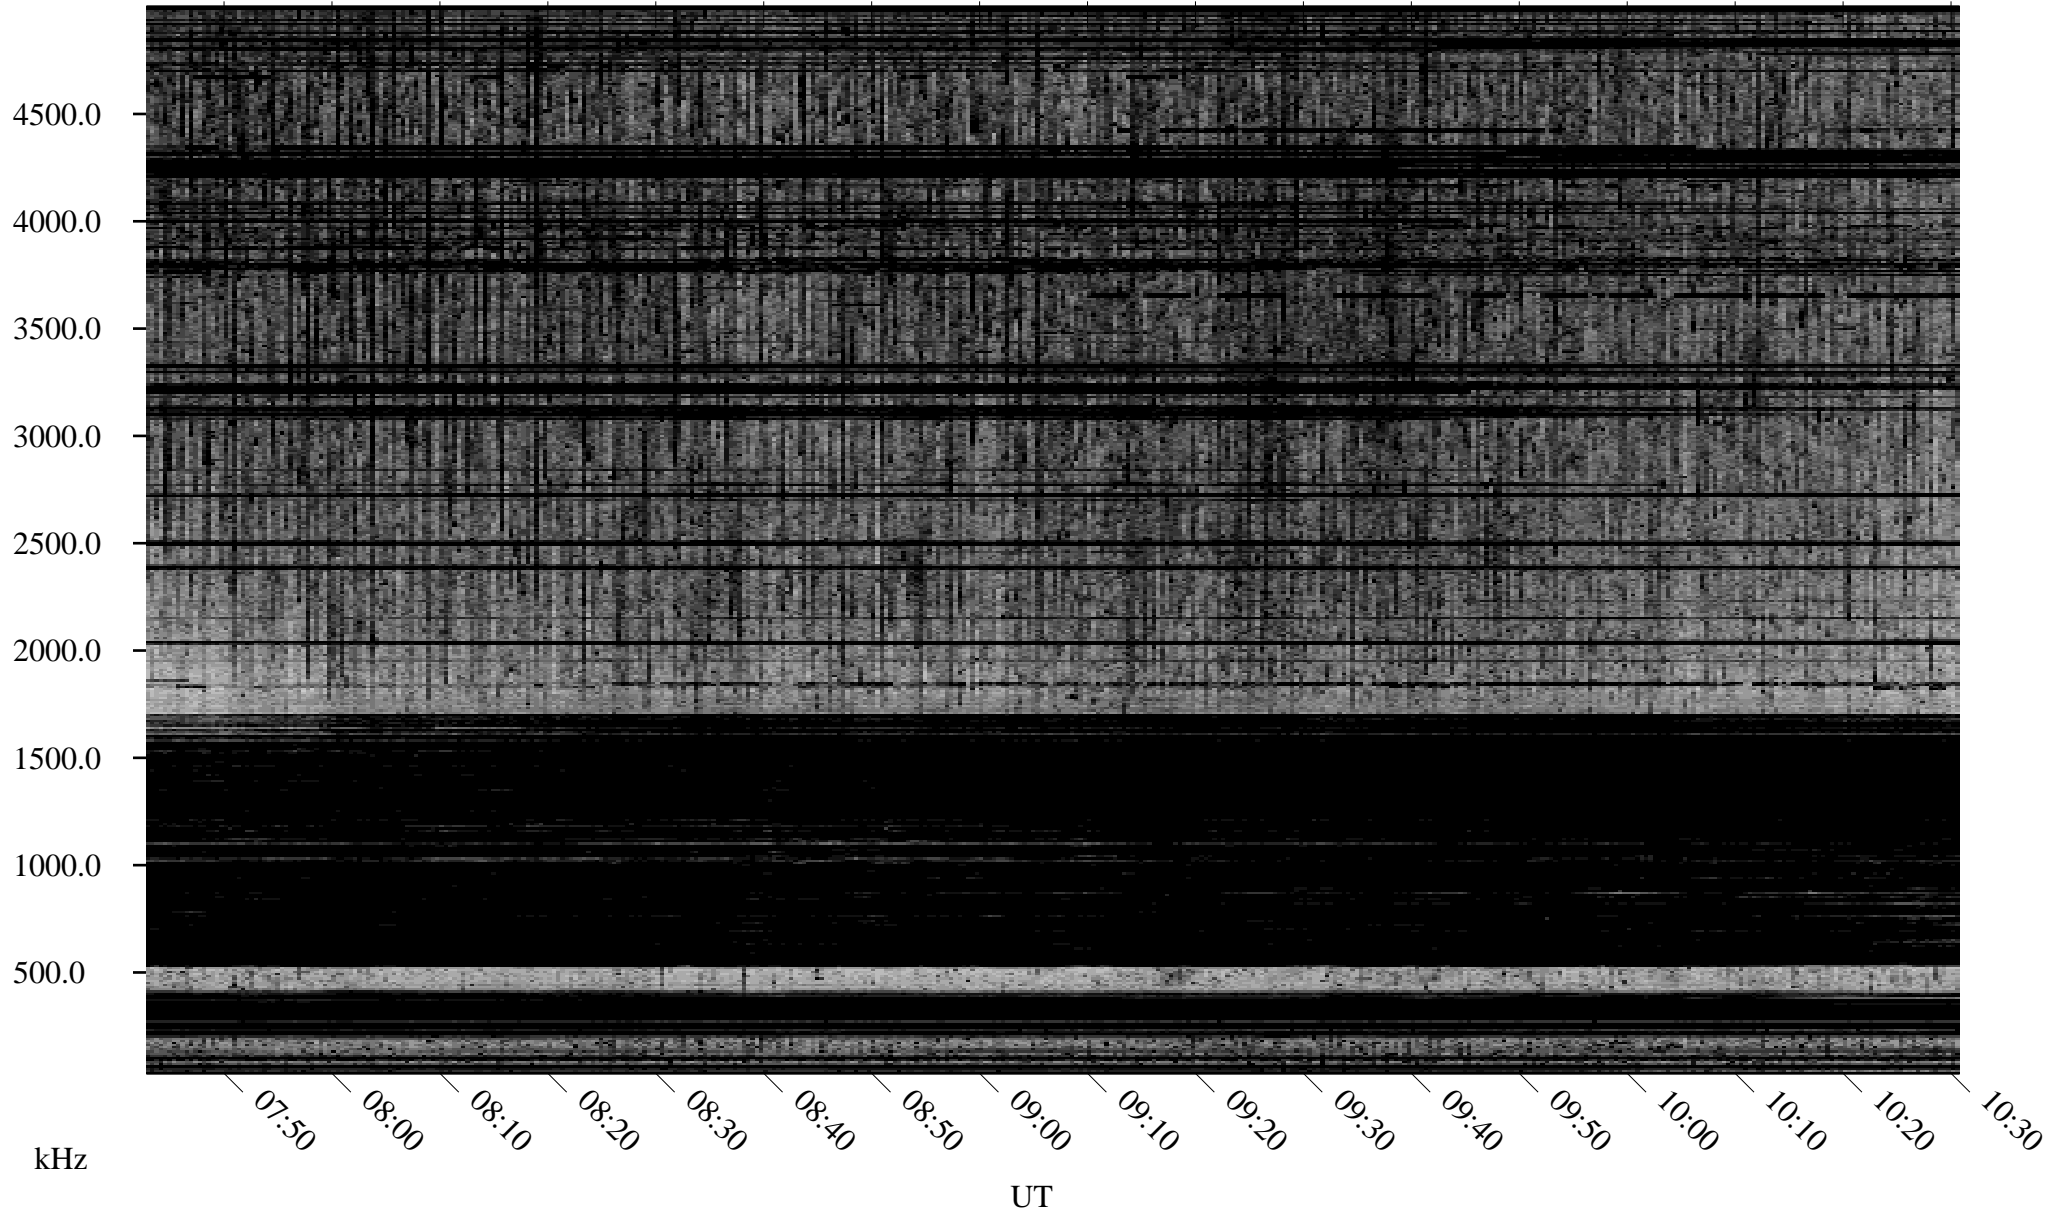

03/26/2000 Churchill, MTB

Linear Scale Black = 161 White = 15

ch00086l.r01m max_12

Page 1

03/27/2000 Churchill, MTB

Linear Scale Black = 161 White = 15

ch00086l.r01m max_12

Page 2

03/27/2000 Churchill, MTB

Linear Scale Black = 161 White = 15

ch00086l.r01m max_12

Page 3

03/27/2000 Churchill, MTB

Linear Scale Black = 161 White = 15

ch00086l.r01m max_12

Page 4

03/27/2000 Churchill, MTB

Linear Scale Black = 161 White = 15

ch00086l.r01m max_12

Page 5

03/27/2000 Churchill, MTB

Linear Scale Black = 161 White = 15

ch00086l.r01m max_12

Page 6

03/27/2000 Churchill, MTB

Linear Scale Black = 161 White = 15

ch00086l.r01m max_12