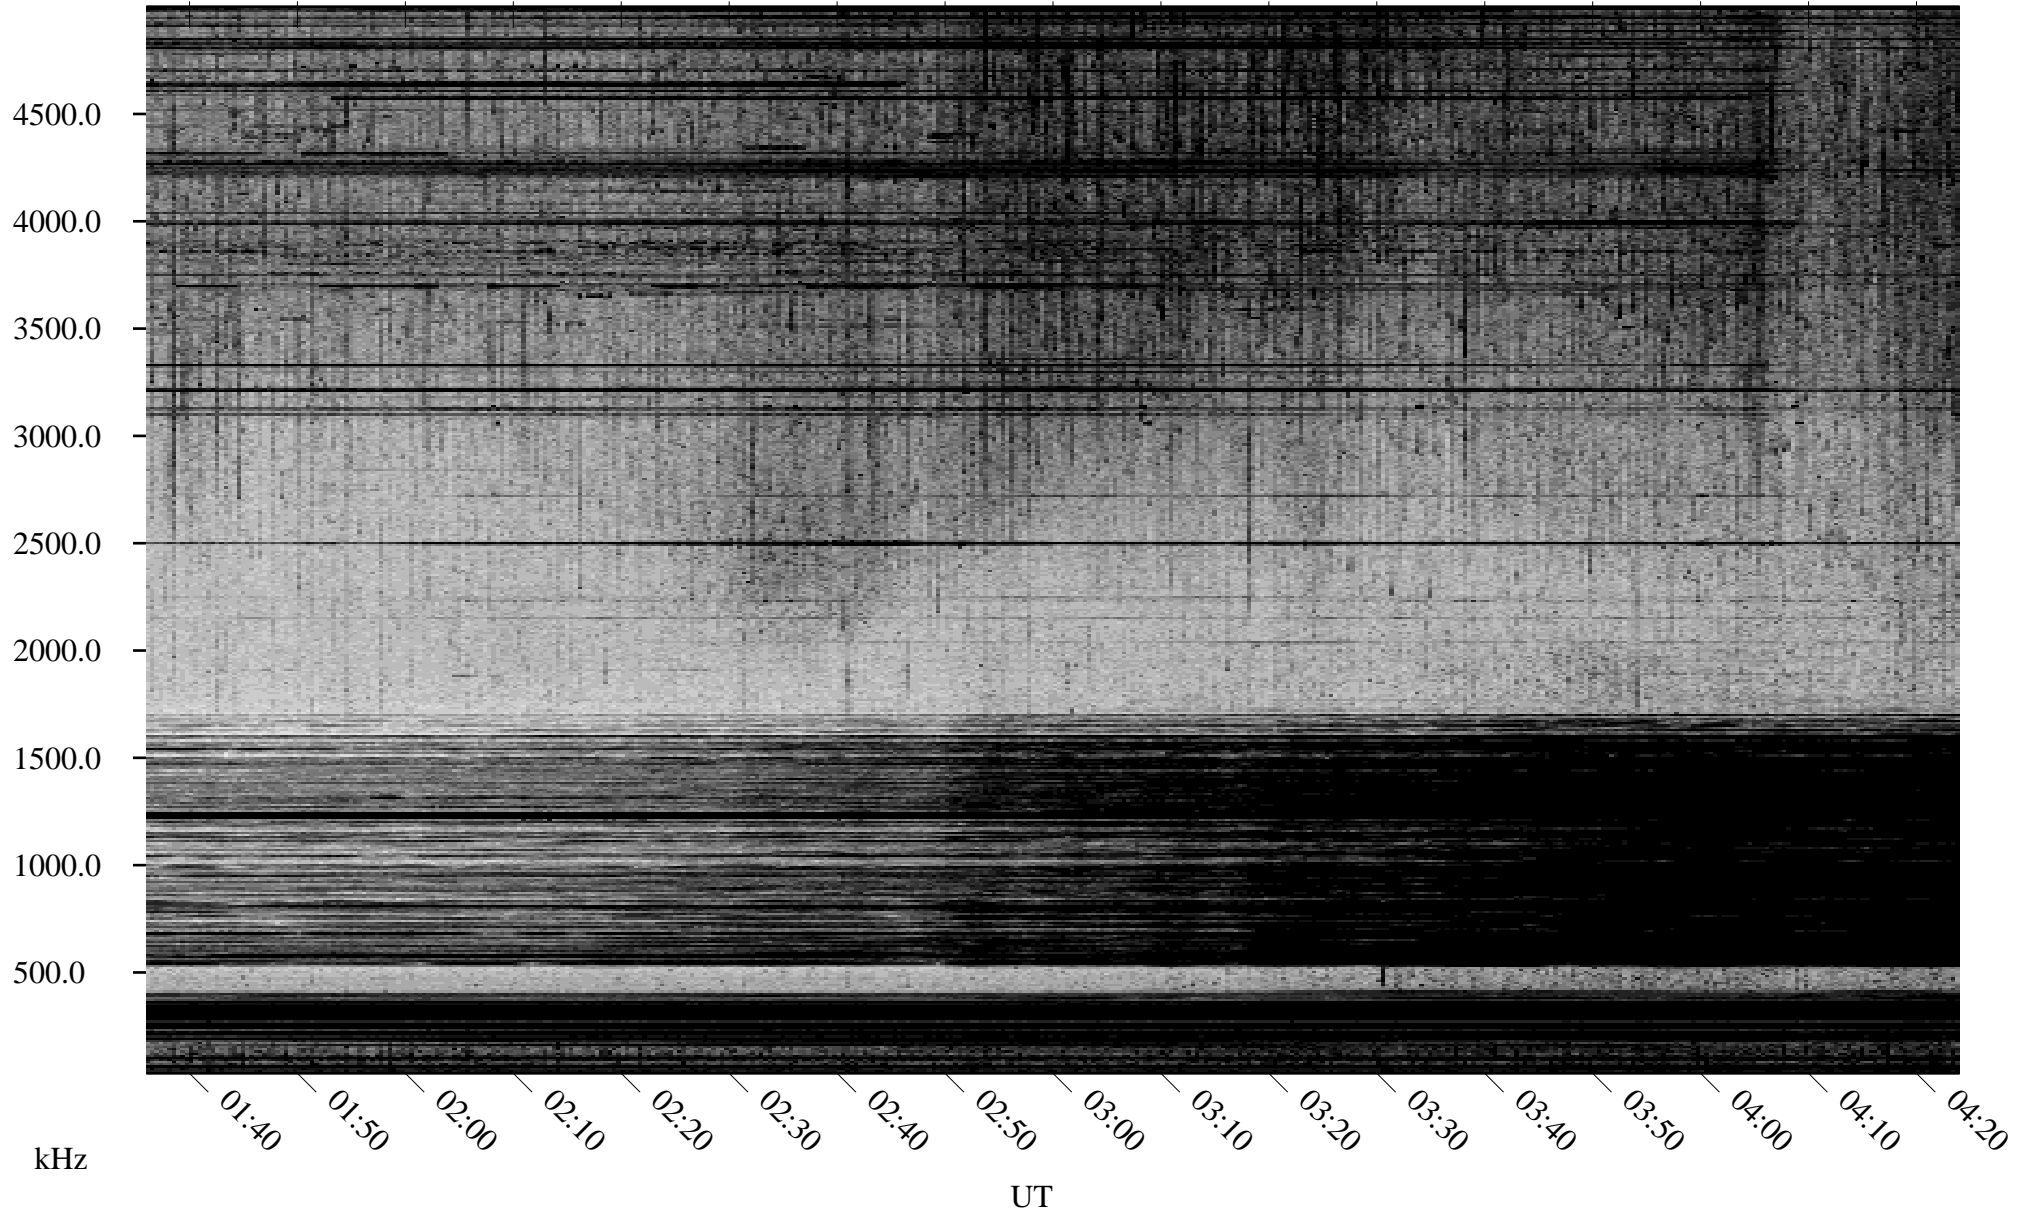

03/27/2000 Churchill, MTB

Linear Scale Black = 161 White = 15

ch00087l.r00m max_12

Page 1

03/27/2000 Churchill, MTB

Linear Scale Black = 161 White = 15

ch00087l.r00m max_12

Page 2

03/28/2000 Churchill, MTB

Linear Scale Black = 161 White = 15

ch00087l.r00m max_12

Page 3

03/28/2000 Churchill, MTB

Linear Scale Black = 161 White = 15

ch00087l.r00m max_12

Page 4

03/28/2000 Churchill, MTB

Linear Scale Black = 161 White = 15

ch00087l.r00m max_12

Page 5

03/28/2000 Churchill, MTB

Linear Scale Black = 161 White = 15

ch00087l.r00m max_12

Page 6

03/28/2000 Churchill, MTB

Linear Scale Black = 161 White = 15

ch00087l.r00m max_12

Page 7

03/28/2000 Churchill, MTB

Linear Scale Black = 161 White = 15

ch00087l.r00m max_12