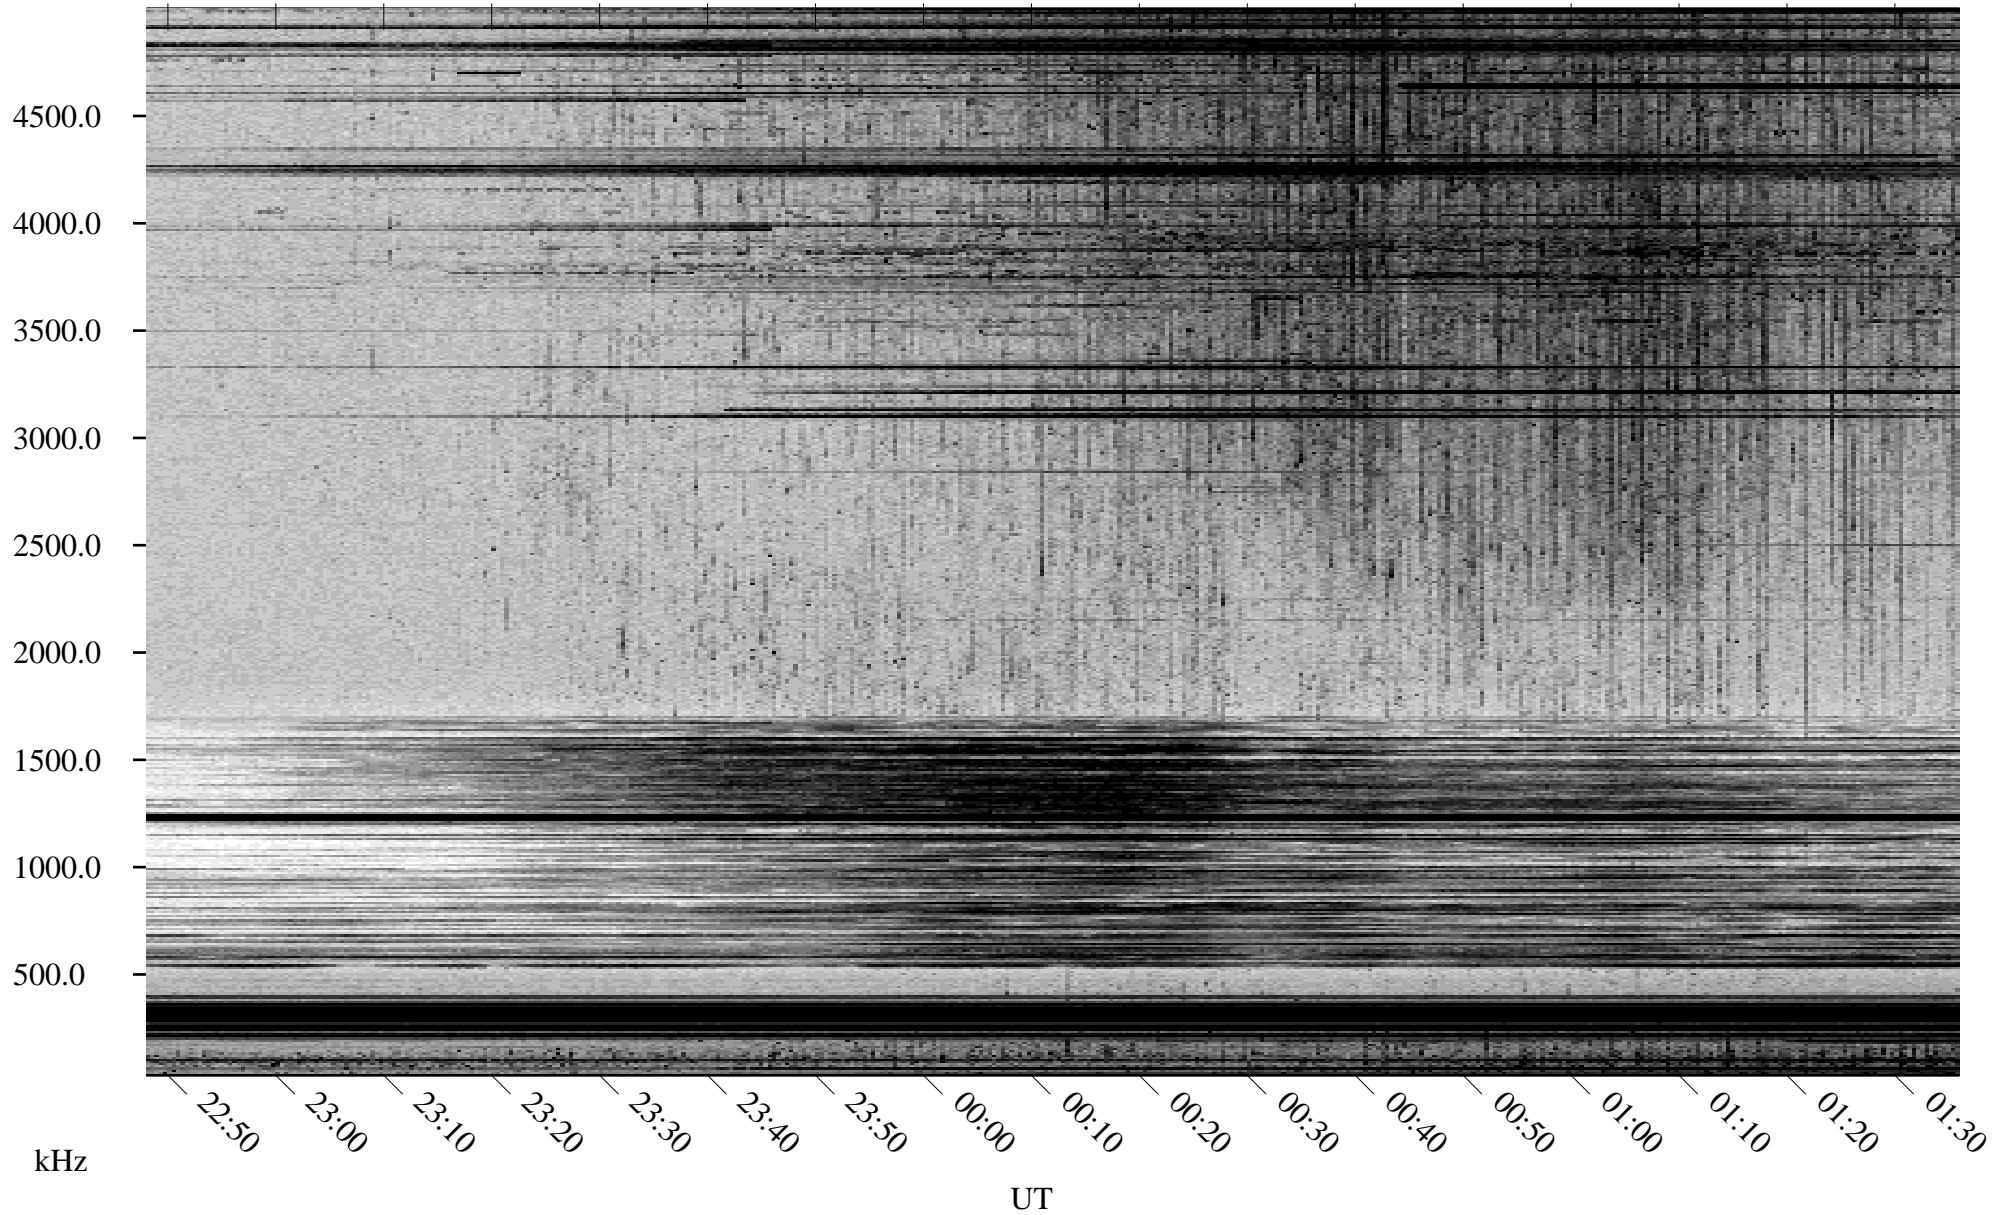

03/27/2000 Churchill, MTB

Linear Scale Black = 161 White = 15

ch00087l.r00m max_12

Page 1

03/27/2000 Churchill, MTB

Linear Scale Black = 161 White = 15

ch00087l.r00m max_12

Page 2

03/28/2000 Churchill, MTB

Linear Scale Black = 161 White = 15

ch00087l.r00m max_12

Page 3

03/28/2000 Churchill, MTB

Linear Scale Black = 161 White = 15

ch00087l.r00m max_12

Page 4

03/28/2000 Churchill, MTB

Linear Scale Black = 161 White = 15

ch00087l.r00m max_12

Page 5

03/28/2000 Churchill, MTB

Linear Scale Black = 161 White = 15

ch00087l.r00m max_12

Page 6

03/28/2000 Churchill, MTB

Linear Scale Black = 161 White = 15

ch00087l.r00m max_12

Page 7

03/28/2000 Churchill, MTB

Linear Scale Black = 161 White = 15

ch00087l.r00m max_12