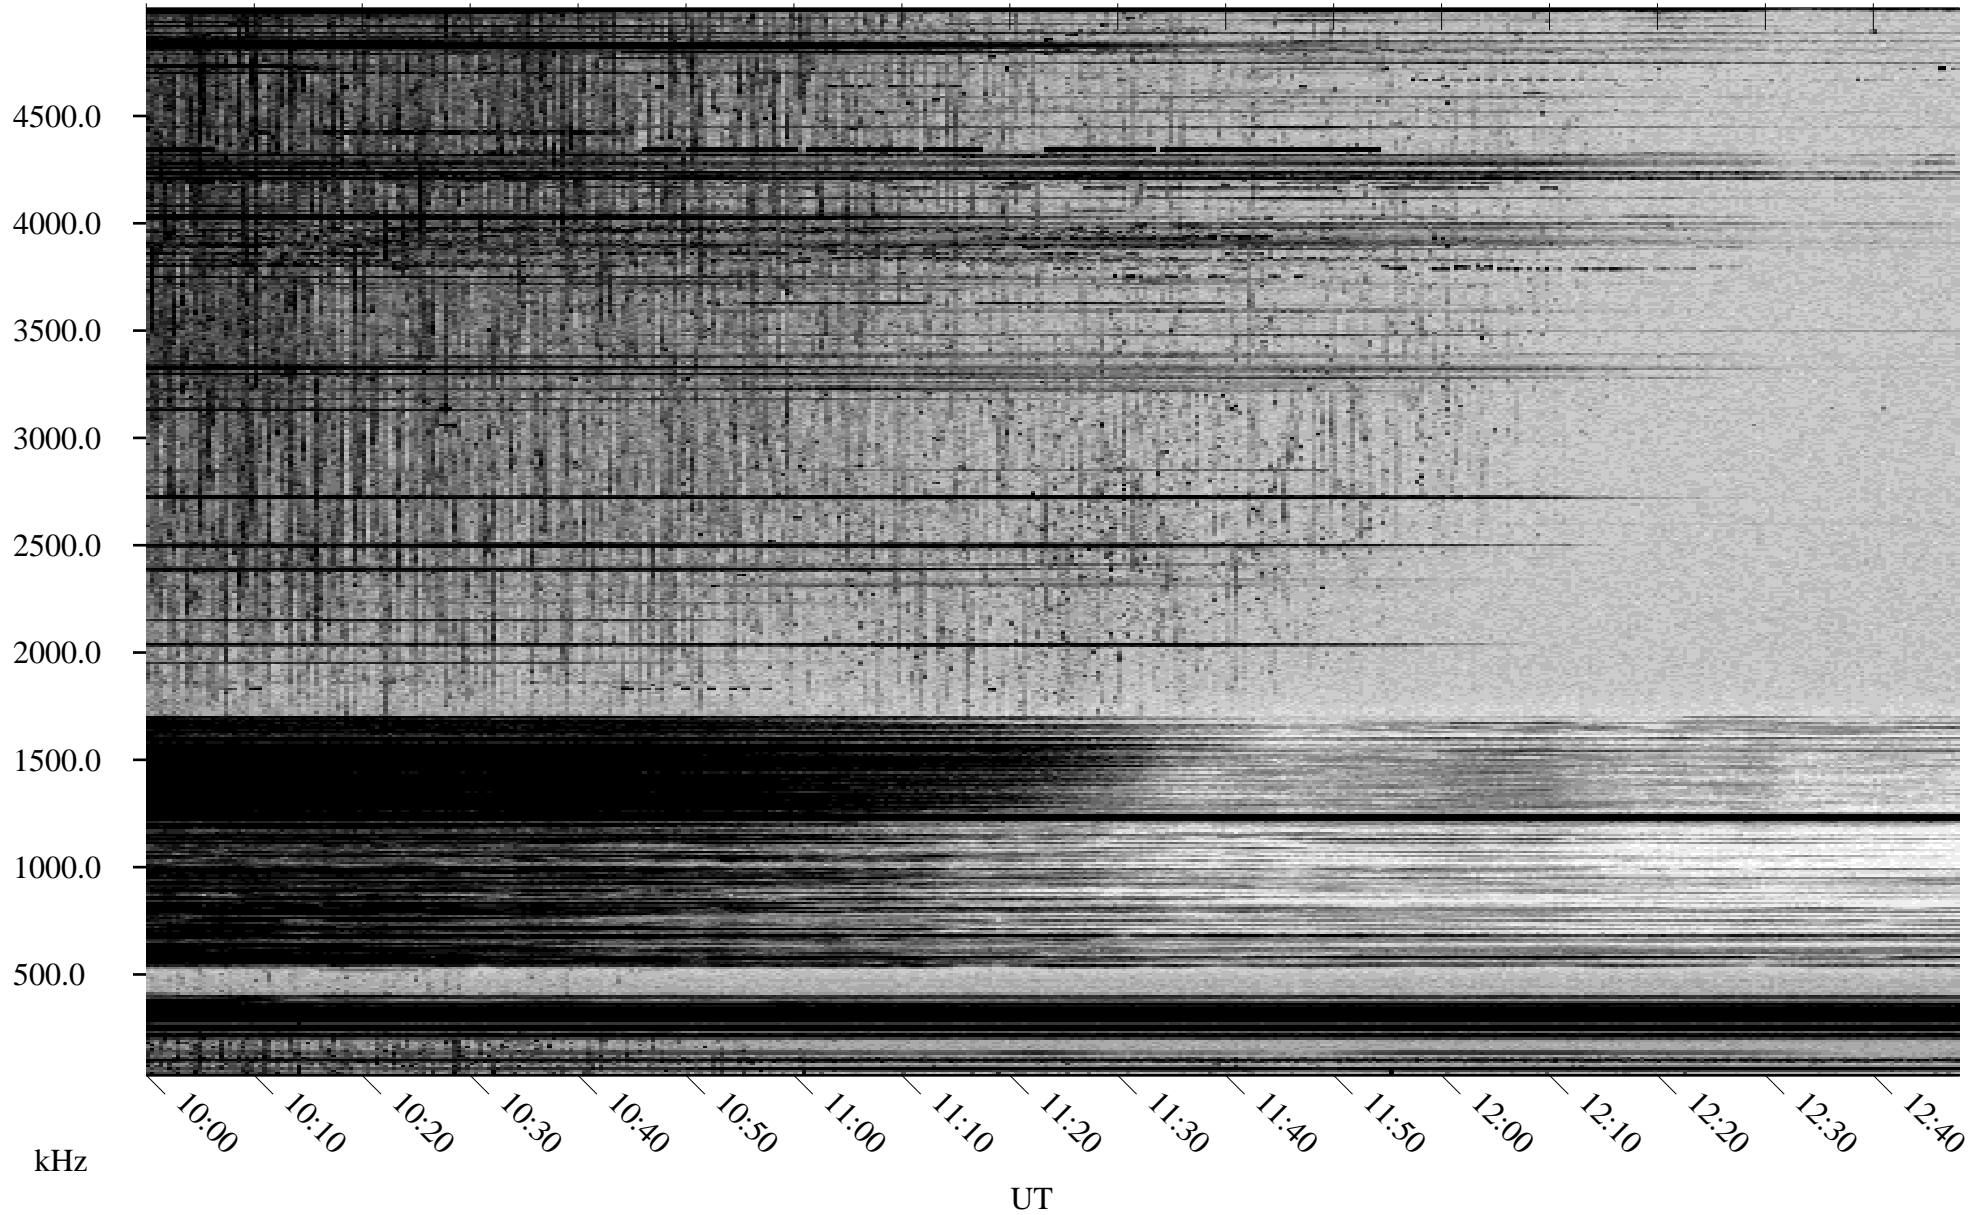

03/27/2000 Churchill, MTB

Linear Scale Black = 161 White = 15

ch00087l.r00m max_12

Page 1

03/27/2000 Churchill, MTB

Linear Scale Black = 161 White = 15

ch00087l.r00m max_12

Page 2

03/28/2000 Churchill, MTB

Linear Scale Black = 161 White = 15

ch00087l.r00m max_12

Page 3

03/28/2000 Churchill, MTB

Linear Scale Black = 161 White = 15

ch00087l.r00m max_12

Page 4

03/28/2000 Churchill, MTB

Linear Scale Black = 161 White = 15

ch00087l.r00m max_12

Page 5

03/28/2000 Churchill, MTB

Linear Scale Black = 161 White = 15

ch00087l.r00m max_12

Page 6

03/28/2000 Churchill, MTB

Linear Scale Black = 161 White = 15

ch00087l.r00m max_12

Page 7

03/28/2000 Churchill, MTB

Linear Scale Black = 161 White = 15

ch00087l.r00m max_12