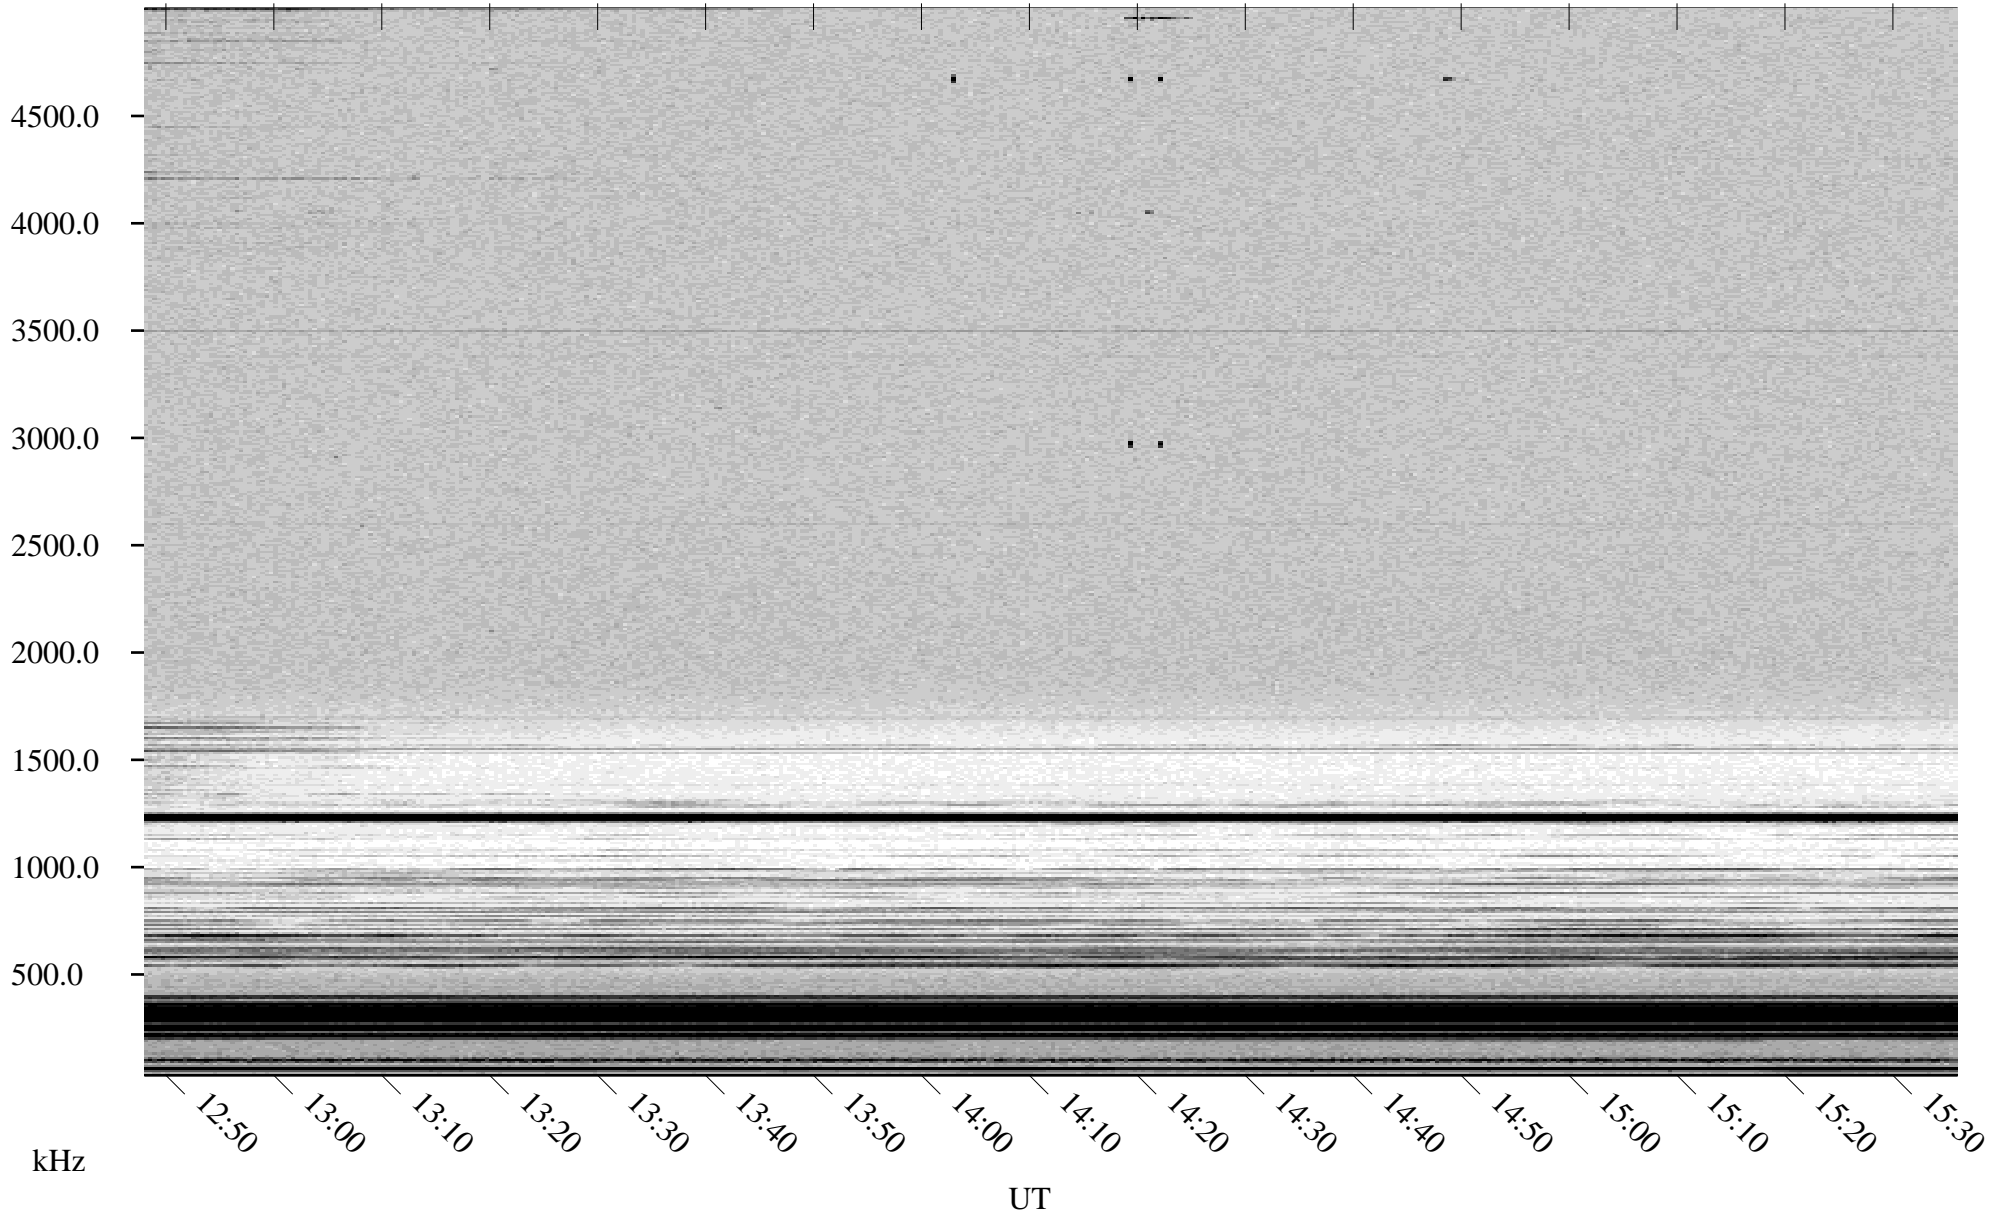

03/27/2000 Churchill, MTB

Linear Scale Black = 161 White = 15

ch00087l.r00m max_12

Page 1

03/27/2000 Churchill, MTB

Linear Scale Black = 161 White = 15

ch00087l.r00m max_12

Page 2

03/28/2000 Churchill, MTB

Linear Scale Black = 161 White = 15

ch00087l.r00m max_12

Page 3

03/28/2000 Churchill, MTB

Linear Scale Black = 161 White = 15

ch00087l.r00m max_12

Page 4

03/28/2000 Churchill, MTB

Linear Scale Black = 161 White = 15

ch00087l.r00m max_12

Page 5

03/28/2000 Churchill, MTB

Linear Scale Black = 161 White = 15

ch00087l.r00m max_12

Page 6

03/28/2000 Churchill, MTB

Linear Scale Black = 161 White = 15

ch00087l.r00m max_12

Page 7

03/28/2000 Churchill, MTB

Linear Scale Black = 161 White = 15

ch00087l.r00m max_12