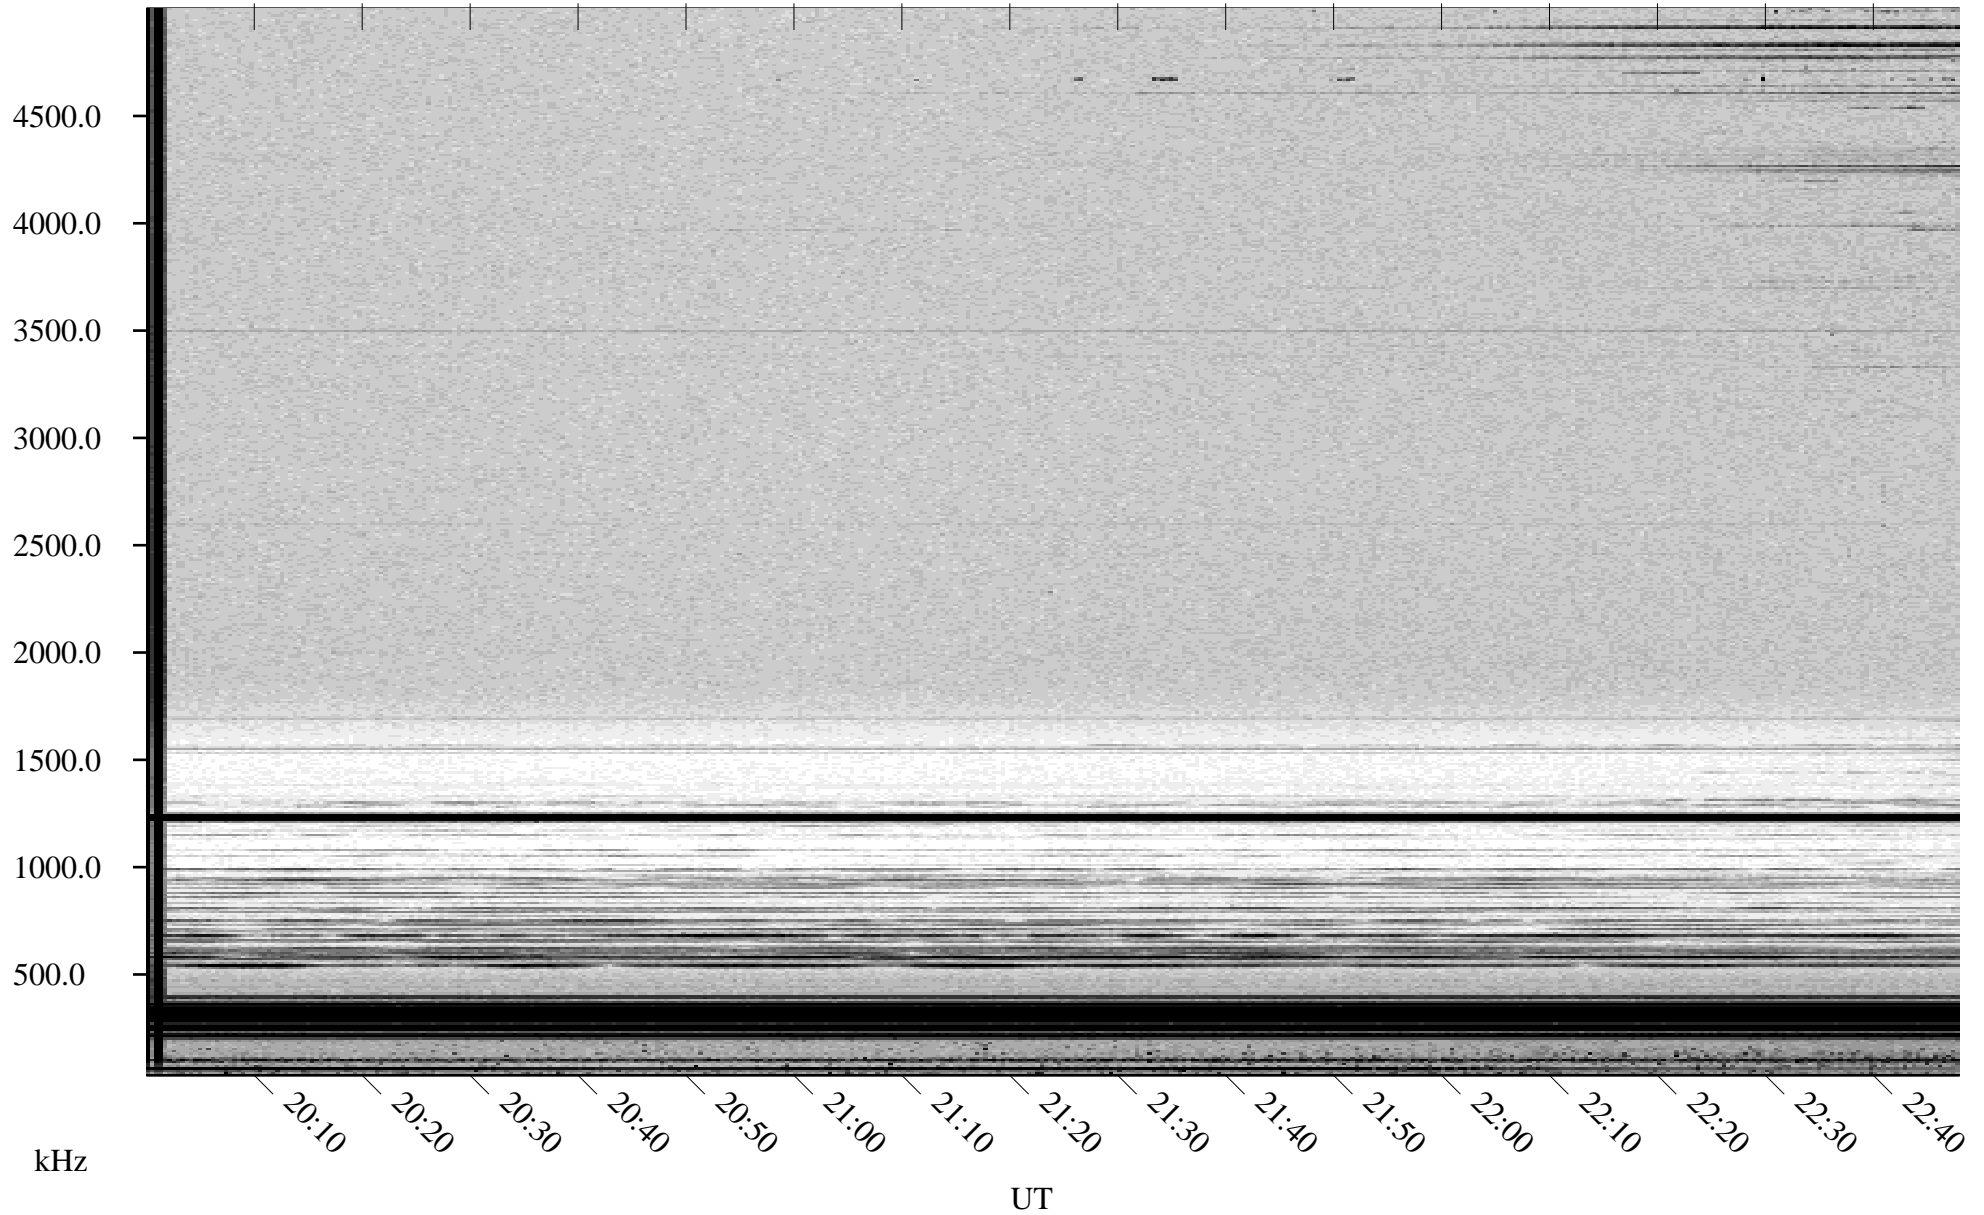

03/27/2000 Churchill, MTB

Linear Scale Black = 161 White = 15

ch00087l.r00m max_12

Page 1

03/27/2000 Churchill, MTB

Linear Scale Black = 161 White = 15

ch00087l.r00m max_12

Page 2

03/28/2000 Churchill, MTB

Linear Scale Black = 161 White = 15

ch00087l.r00m max_12

Page 3

03/28/2000 Churchill, MTB

Linear Scale Black = 161 White = 15

ch00087l.r00m max_12

Page 4

03/28/2000 Churchill, MTB

Linear Scale Black = 161 White = 15

ch00087l.r00m max_12

Page 5

03/28/2000 Churchill, MTB

Linear Scale Black = 161 White = 15

ch00087l.r00m max_12

Page 6

03/28/2000 Churchill, MTB

Linear Scale Black = 161 White = 15

ch00087l.r00m max_12

Page 7

03/28/2000 Churchill, MTB

Linear Scale Black = 161 White = 15

ch00087l.r00m max_12