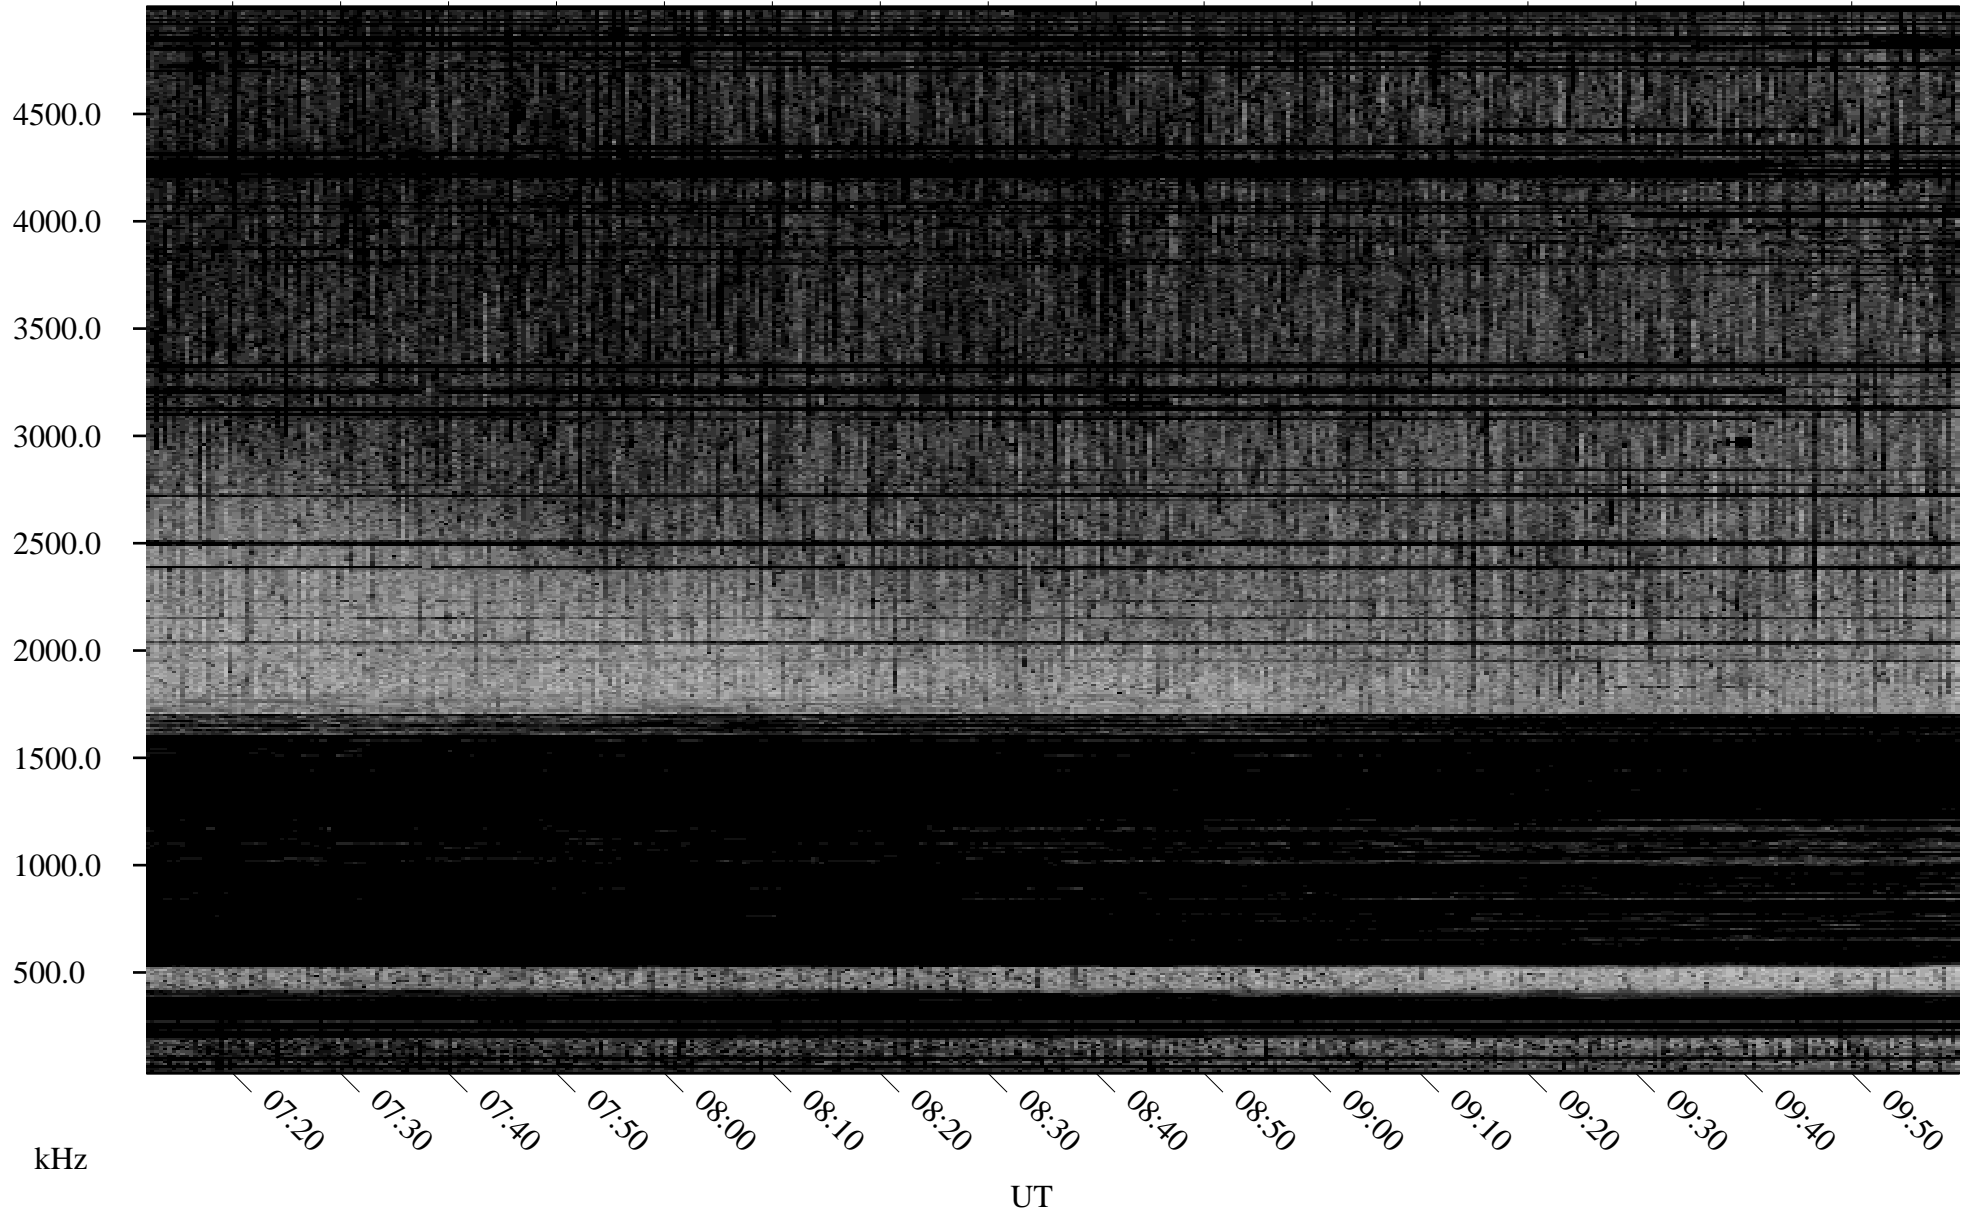

03/27/2000 Churchill, MTB

Linear Scale Black = 161 White = 15

ch00087l.r00m max_12

Page 1

03/27/2000 Churchill, MTB

Linear Scale Black = 161 White = 15

ch00087l.r00m max_12

Page 2

03/28/2000 Churchill, MTB

Linear Scale Black = 161 White = 15

ch00087l.r00m max_12

Page 3

03/28/2000 Churchill, MTB

Linear Scale Black = 161 White = 15

ch00087l.r00m max_12

Page 4

03/28/2000 Churchill, MTB

Linear Scale Black = 161 White = 15

ch00087l.r00m max_12

Page 5

03/28/2000 Churchill, MTB

Linear Scale Black = 161 White = 15

ch00087l.r00m max_12

Page 6

03/28/2000 Churchill, MTB

Linear Scale Black = 161 White = 15

ch00087l.r00m max_12

Page 7

03/28/2000 Churchill, MTB

Linear Scale Black = 161 White = 15

ch00087l.r00m max_12