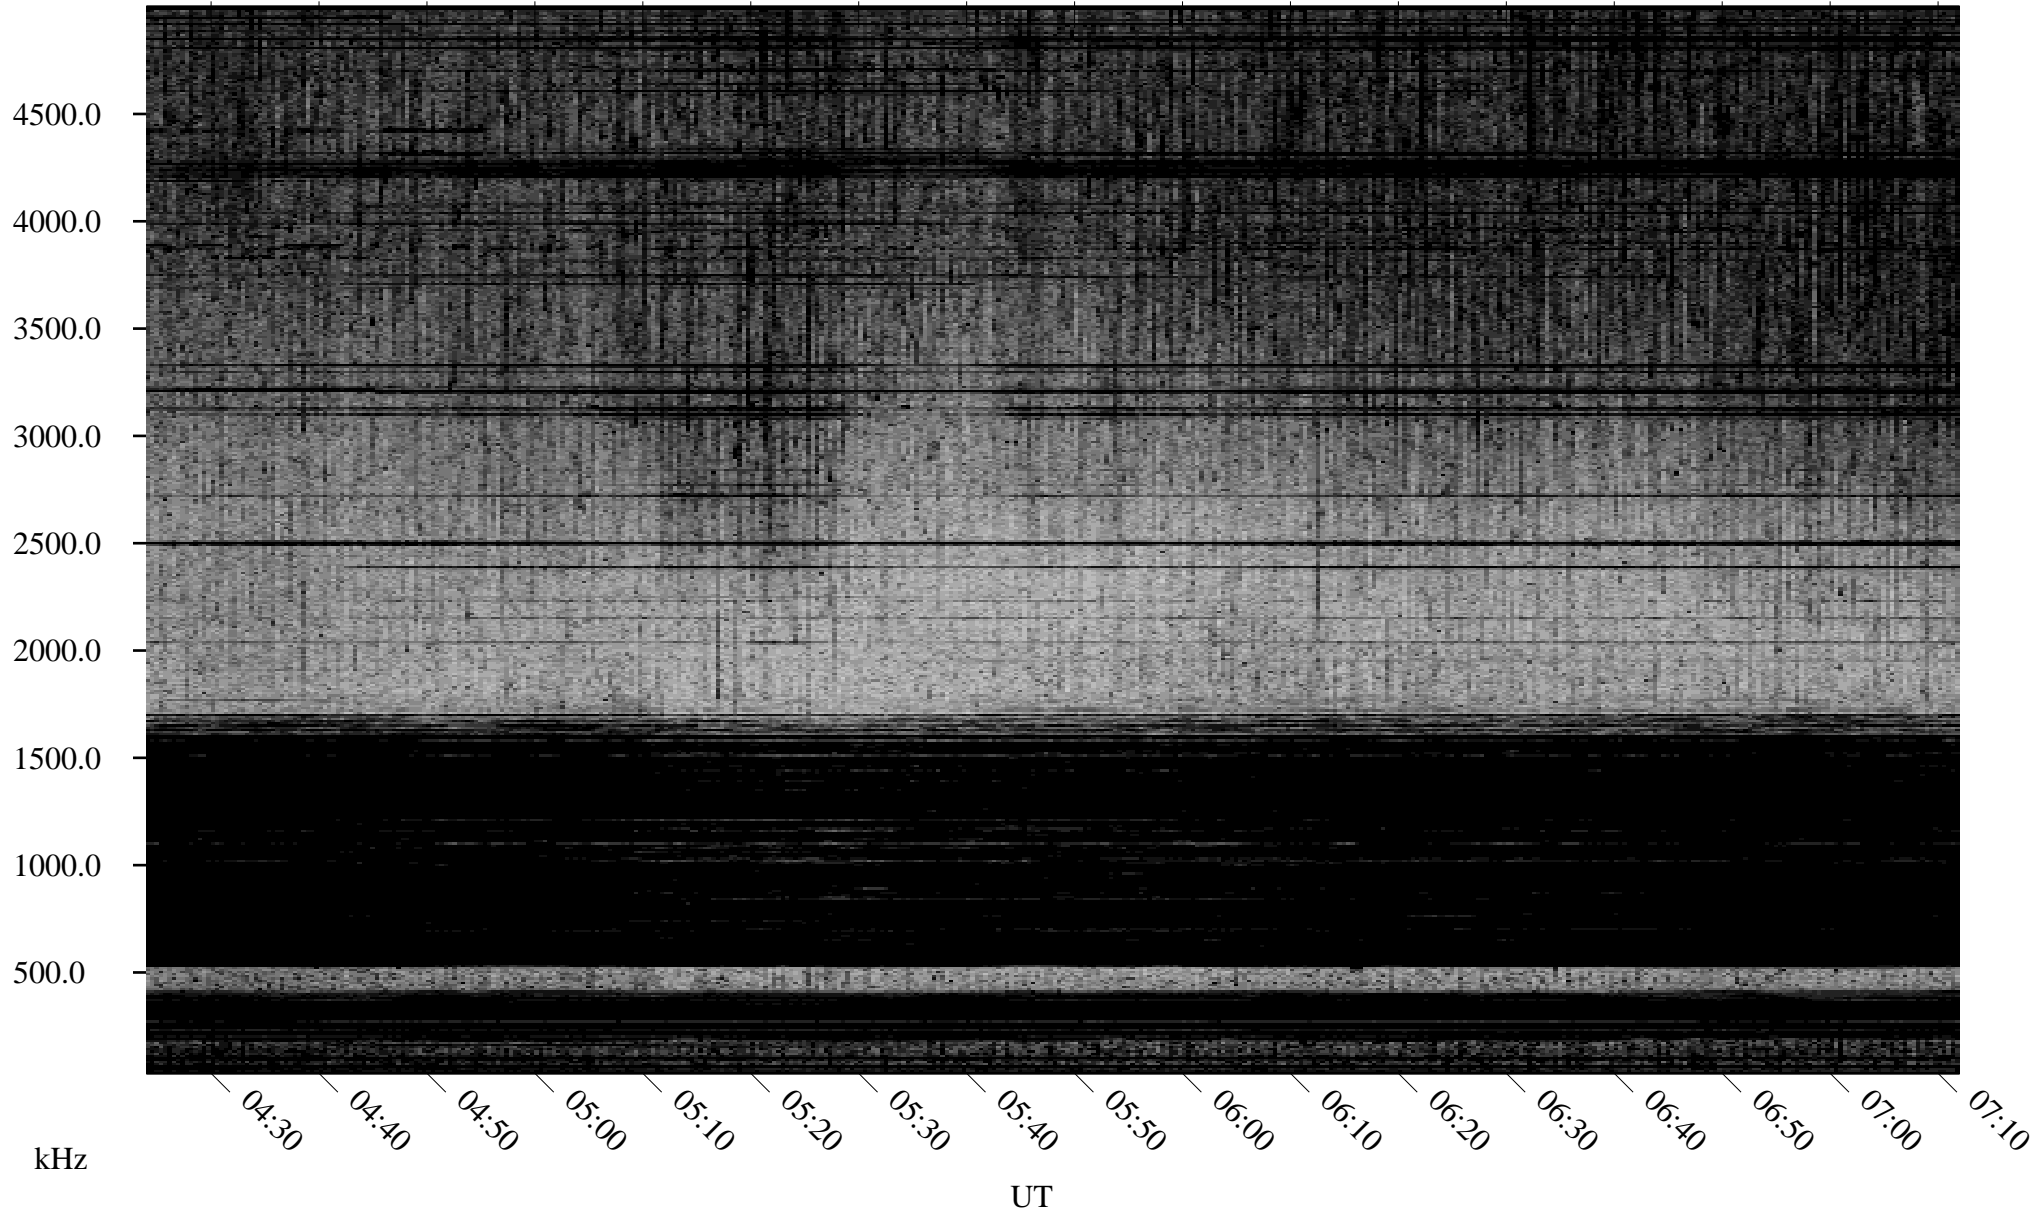

03/27/2000 Churchill, MTB

Linear Scale Black = 161 White = 15

ch00087l.r00m max_12

Page 1

03/27/2000 Churchill, MTB

Linear Scale Black = 161 White = 15

ch00087l.r00m max_12

Page 2

03/28/2000 Churchill, MTB

Linear Scale Black = 161 White = 15

ch00087l.r00m max_12

Page 3

03/28/2000 Churchill, MTB

Linear Scale Black = 161 White = 15

ch00087l.r00m max_12

Page 4

03/28/2000 Churchill, MTB

Linear Scale Black = 161 White = 15

ch00087l.r00m max_12

Page 5

03/28/2000 Churchill, MTB

Linear Scale Black = 161 White = 15

ch00087l.r00m max_12

Page 6

03/28/2000 Churchill, MTB

Linear Scale Black = 161 White = 15

ch00087l.r00m max_12

Page 7

03/28/2000 Churchill, MTB

Linear Scale Black = 161 White = 15

ch00087l.r00m max_12