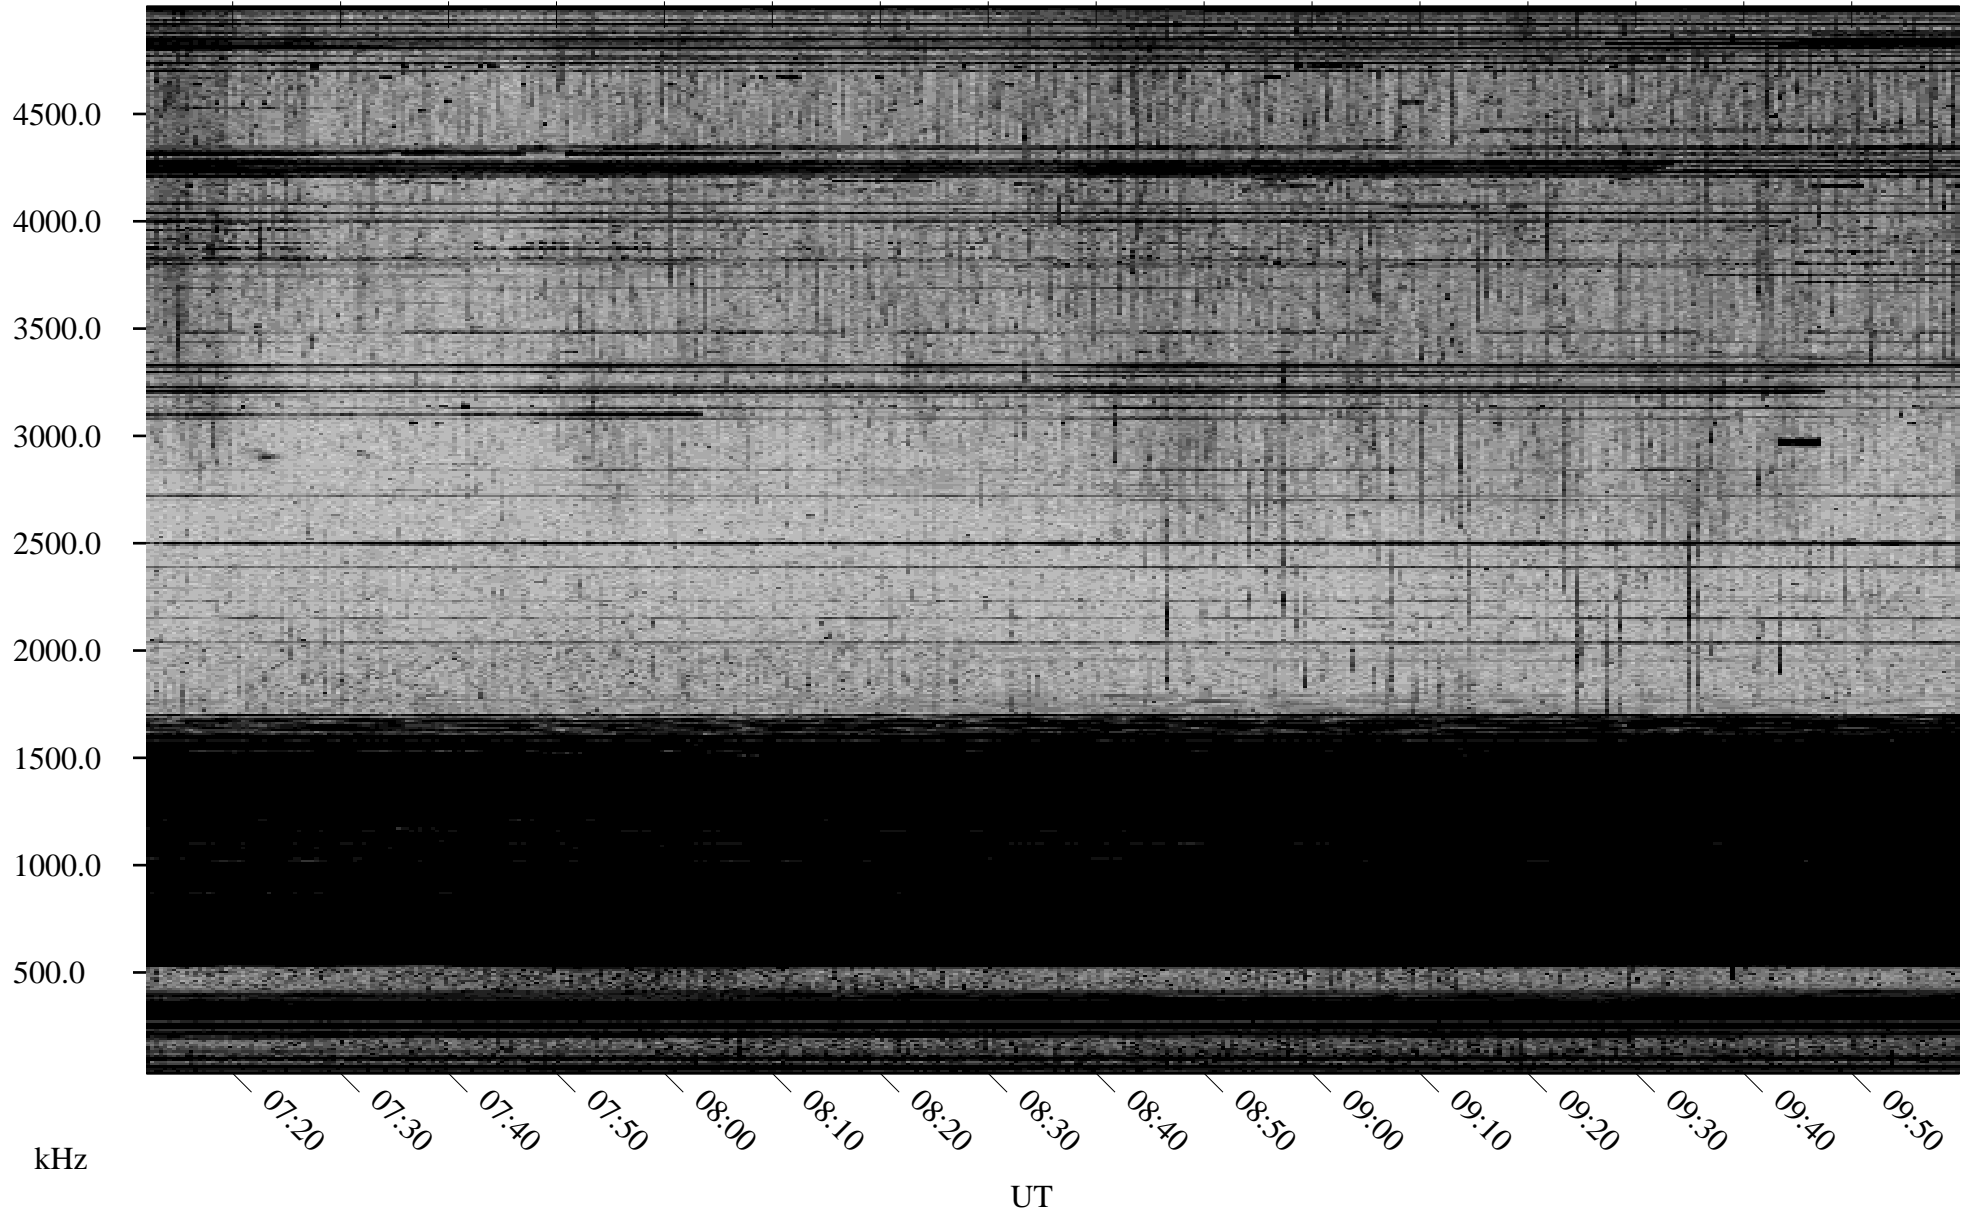

03/28/2000 Churchill, MTB

Linear Scale Black = 161 White = 15

ch00088l.r00m max_12

Page 1

03/28/2000 Churchill, MTB

Linear Scale Black = 161 White = 15

ch00088l.r00m max_12

Page 2

03/29/2000 Churchill, MTB

Linear Scale Black = 161 White = 15

ch00088l.r00m max_12

Page 3

03/29/2000 Churchill, MTB

Linear Scale Black = 161 White = 15

ch00088l.r00m max_12

Page 4

03/29/2000 Churchill, MTB

Linear Scale Black = 161 White = 15

ch00088l.r00m max_12

Page 5

03/29/2000 Churchill, MTB

Linear Scale Black = 161 White = 15

ch00088l.r00m max_12

Page 6

03/29/2000 Churchill, MTB

Linear Scale Black = 161 White = 15

ch00088l.r00m max_12

Page 7

03/29/2000 Churchill, MTB

Linear Scale Black = 161 White = 15

ch00088l.r00m max_12