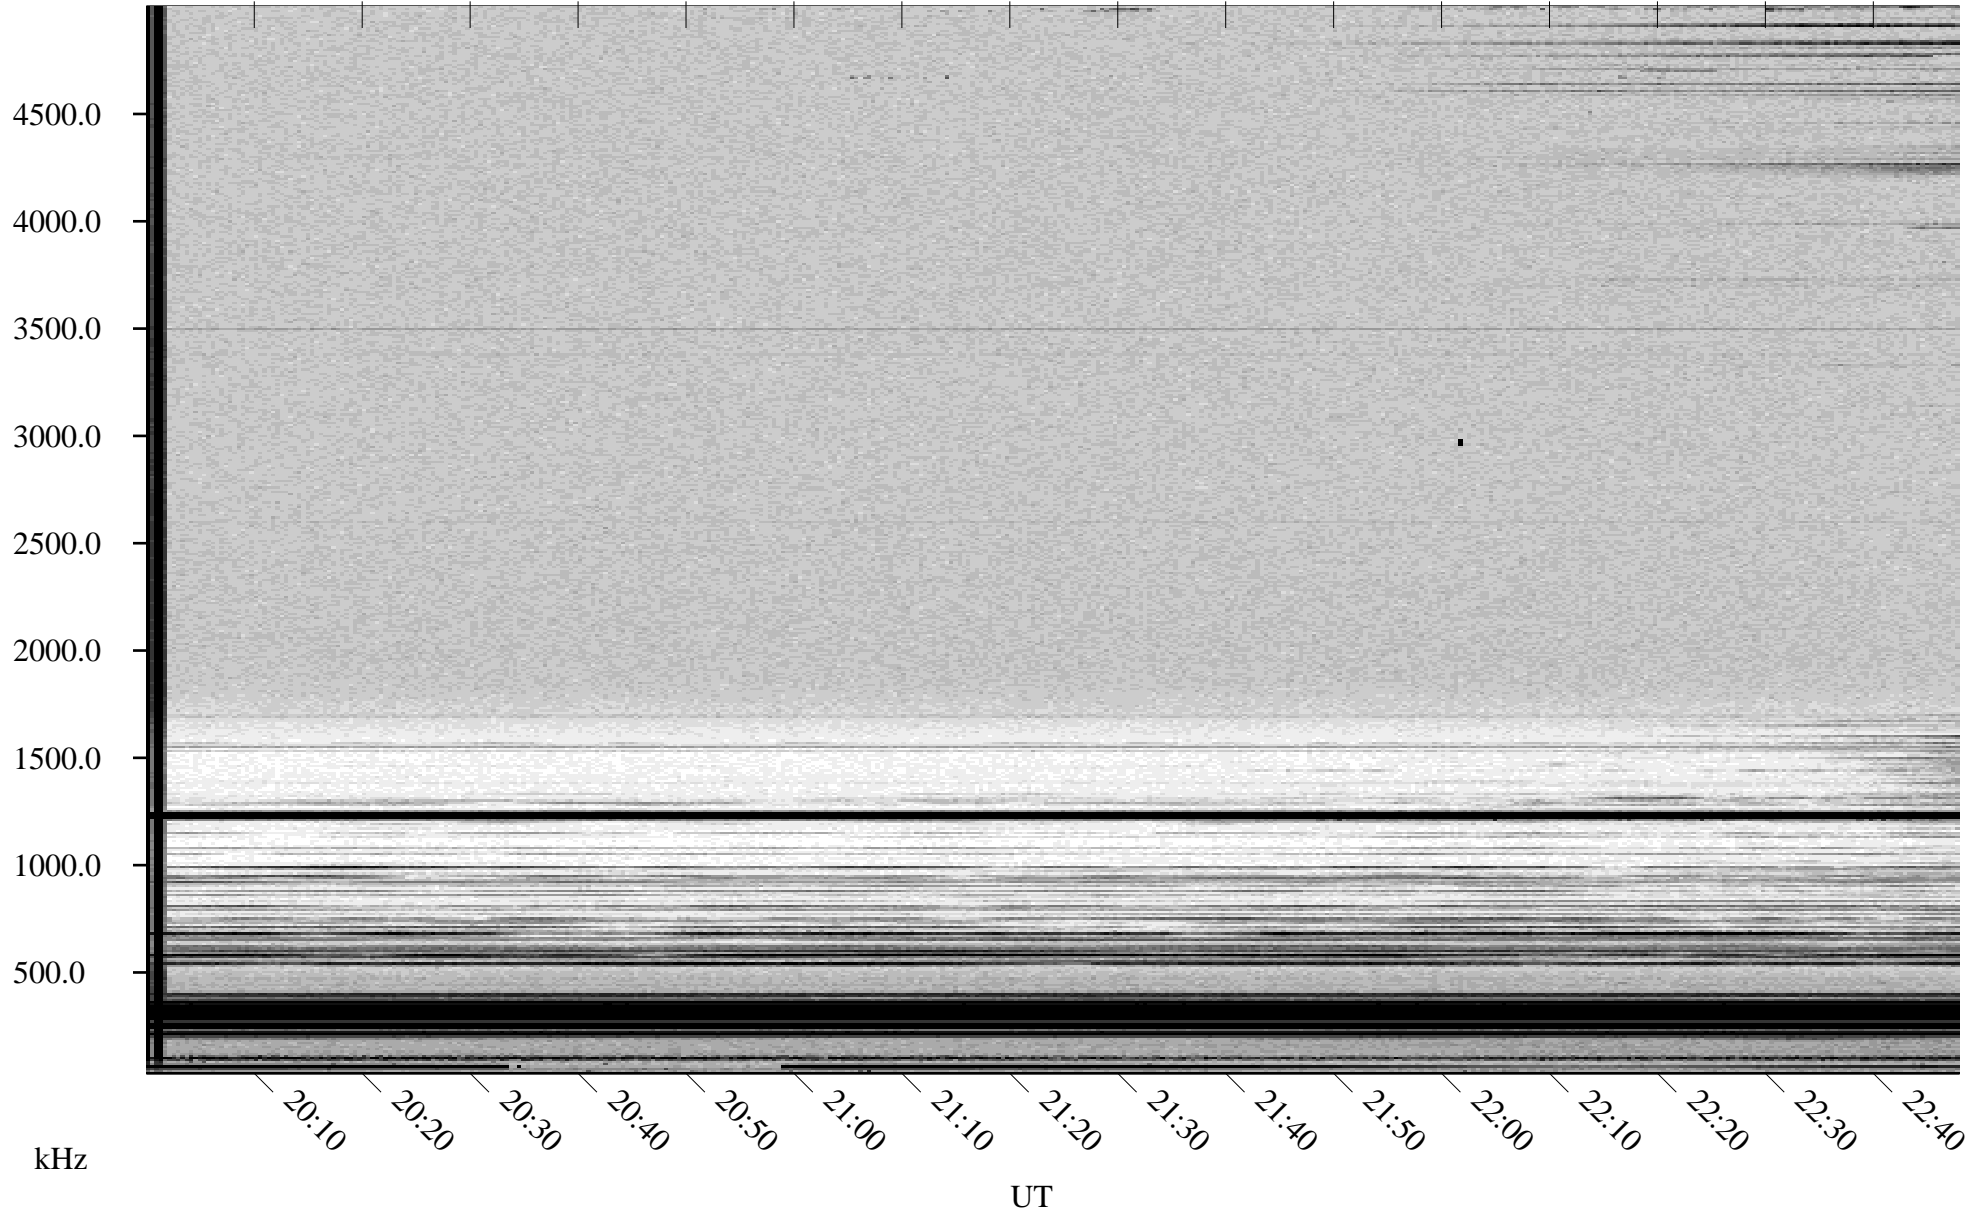

03/28/2000 Churchill, MTB

Linear Scale Black = 161 White = 15

ch00088l.r00m max_12

Page 1

03/28/2000 Churchill, MTB

Linear Scale Black = 161 White = 15

ch00088l.r00m max_12

Page 2

03/29/2000 Churchill, MTB

Linear Scale Black = 161 White = 15

ch00088l.r00m max_12

Page 3

03/29/2000 Churchill, MTB

Linear Scale Black = 161 White = 15

ch00088l.r00m max_12

Page 4

03/29/2000 Churchill, MTB

Linear Scale Black = 161 White = 15

ch00088l.r00m max_12

Page 5

03/29/2000 Churchill, MTB

Linear Scale Black = 161 White = 15

ch00088l.r00m max_12

Page 6

03/29/2000 Churchill, MTB

Linear Scale Black = 161 White = 15

ch00088l.r00m max_12

Page 7

03/29/2000 Churchill, MTB

Linear Scale Black = 161 White = 15

ch00088l.r00m max_12