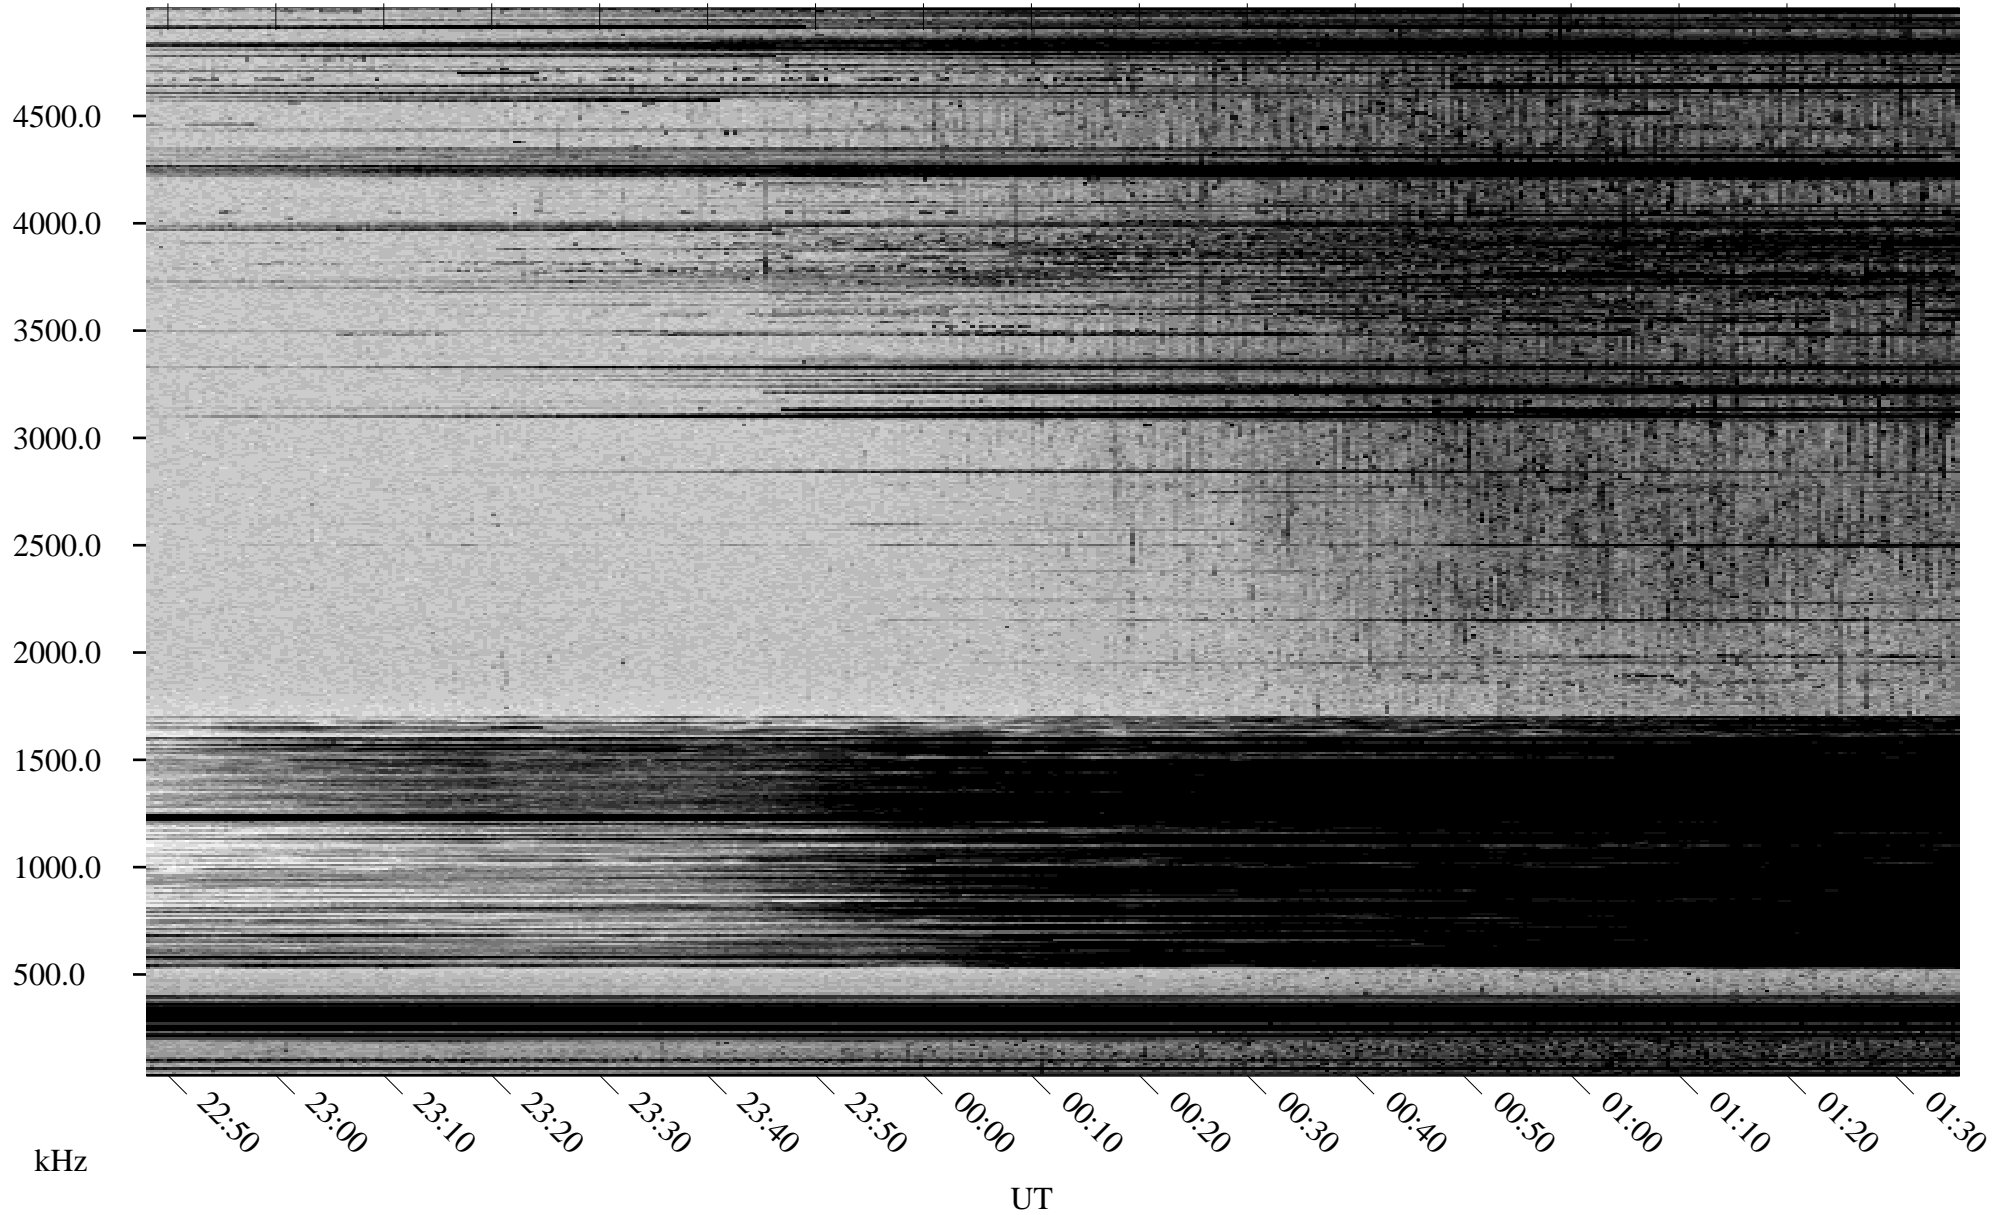

03/28/2000 Churchill, MTB

Linear Scale Black = 161 White = 15

ch00088l.r00m max_12

Page 1

03/28/2000 Churchill, MTB

Linear Scale Black = 161 White = 15

ch00088l.r00m max_12

Page 2

03/29/2000 Churchill, MTB

Linear Scale Black = 161 White = 15

ch00088l.r00m max_12

Page 3

03/29/2000 Churchill, MTB

Linear Scale Black = 161 White = 15

ch00088l.r00m max_12

Page 4

03/29/2000 Churchill, MTB

Linear Scale Black = 161 White = 15

ch00088l.r00m max_12

Page 5

03/29/2000 Churchill, MTB

Linear Scale Black = 161 White = 15

ch00088l.r00m max_12

Page 6

03/29/2000 Churchill, MTB

Linear Scale Black = 161 White = 15

ch00088l.r00m max_12

Page 7

03/29/2000 Churchill, MTB

Linear Scale Black = 161 White = 15

ch00088l.r00m max_12