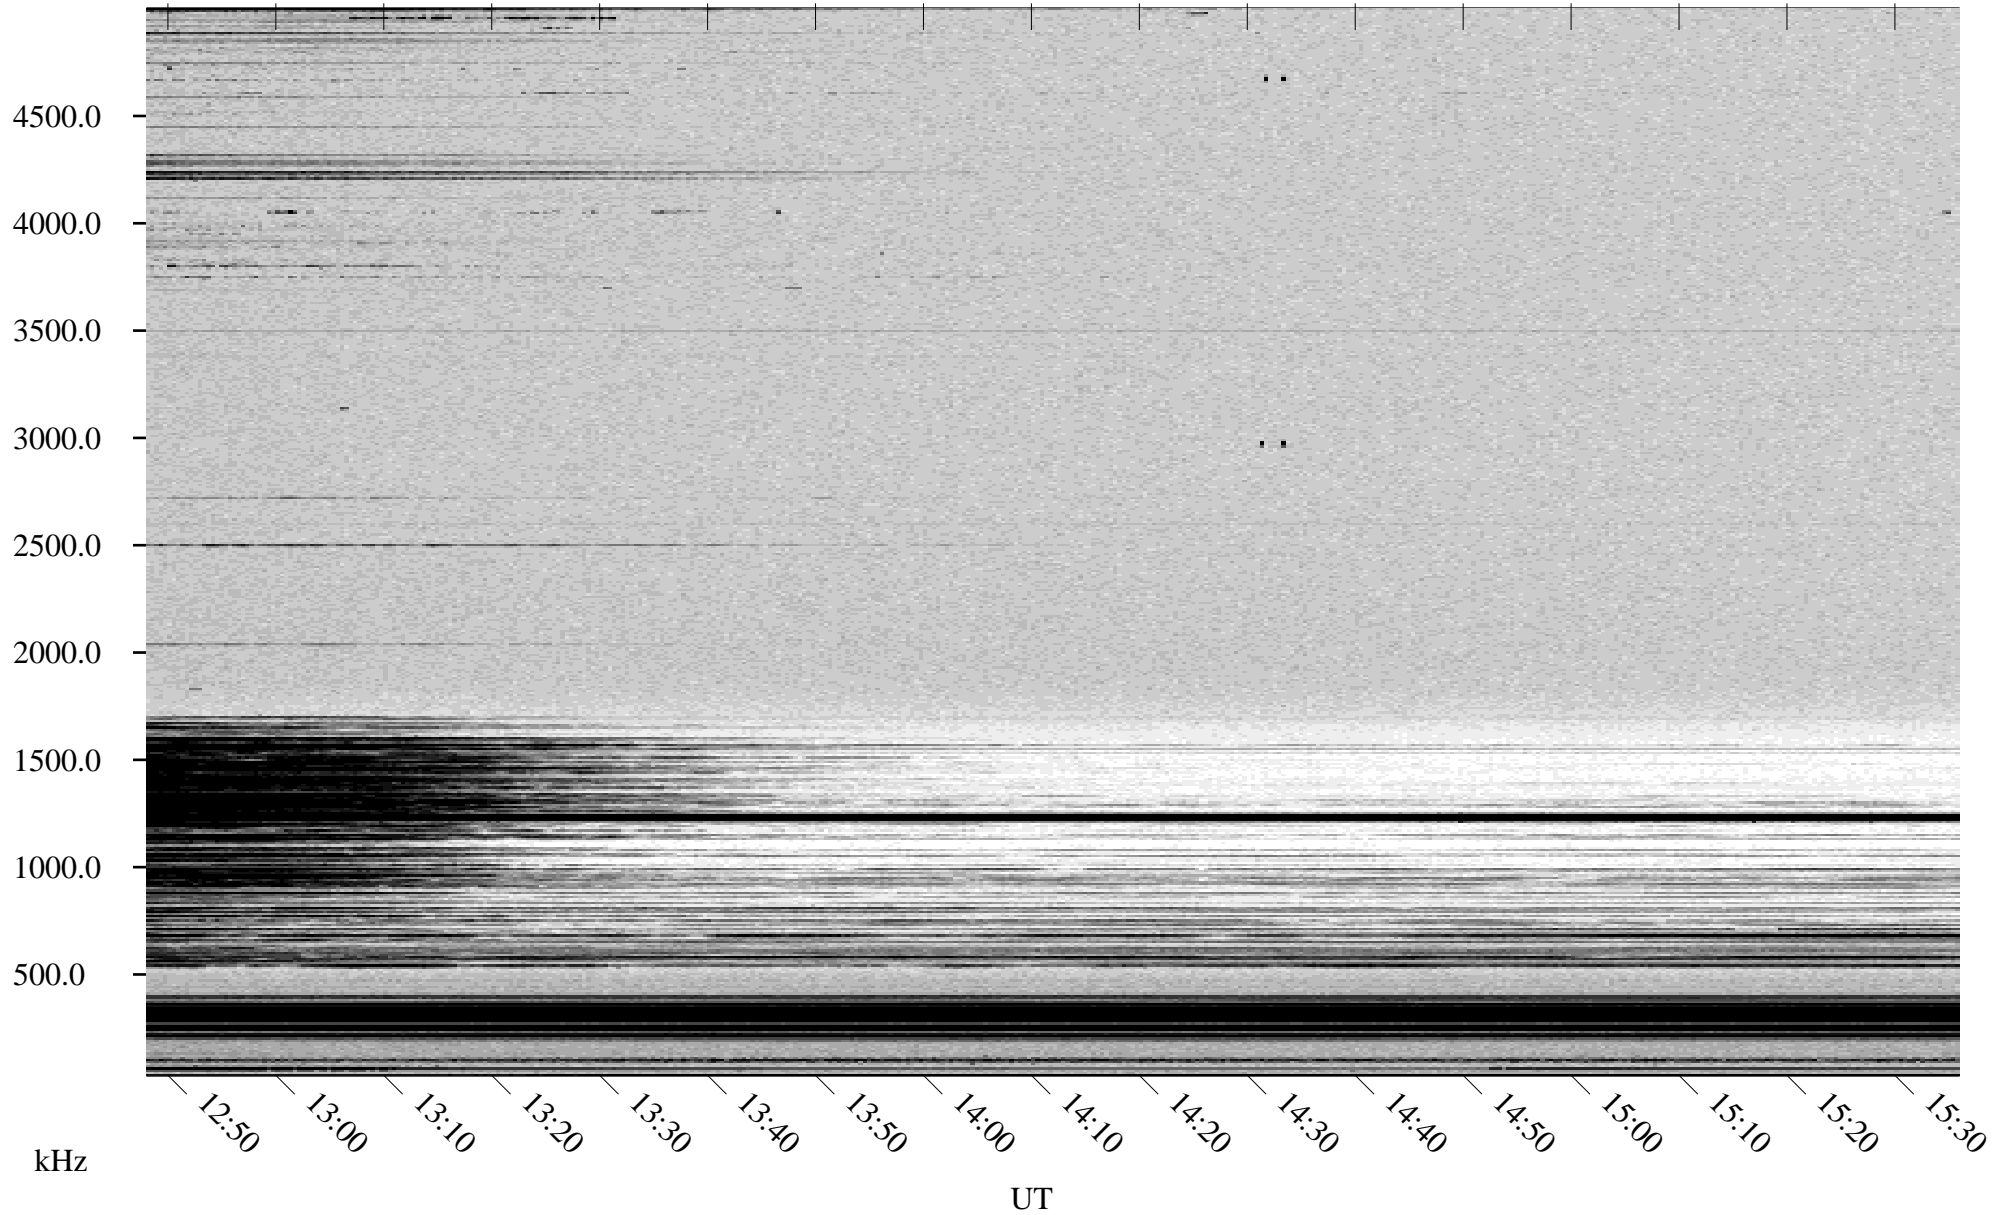

03/28/2000 Churchill, MTB

Linear Scale Black = 161 White = 15

ch00088l.r00m max_12

Page 1

03/28/2000 Churchill, MTB

Linear Scale Black = 161 White = 15

ch00088l.r00m max_12

Page 2

03/29/2000 Churchill, MTB

Linear Scale Black = 161 White = 15

ch00088l.r00m max_12

Page 3

03/29/2000 Churchill, MTB

Linear Scale Black = 161 White = 15

ch00088l.r00m max_12

Page 4

03/29/2000 Churchill, MTB

Linear Scale Black = 161 White = 15

ch00088l.r00m max_12

Page 5

03/29/2000 Churchill, MTB

Linear Scale Black = 161 White = 15

ch00088l.r00m max_12

Page 6

03/29/2000 Churchill, MTB

Linear Scale Black = 161 White = 15

ch00088l.r00m max_12

Page 7

03/29/2000 Churchill, MTB

Linear Scale Black = 161 White = 15

ch00088l.r00m max_12