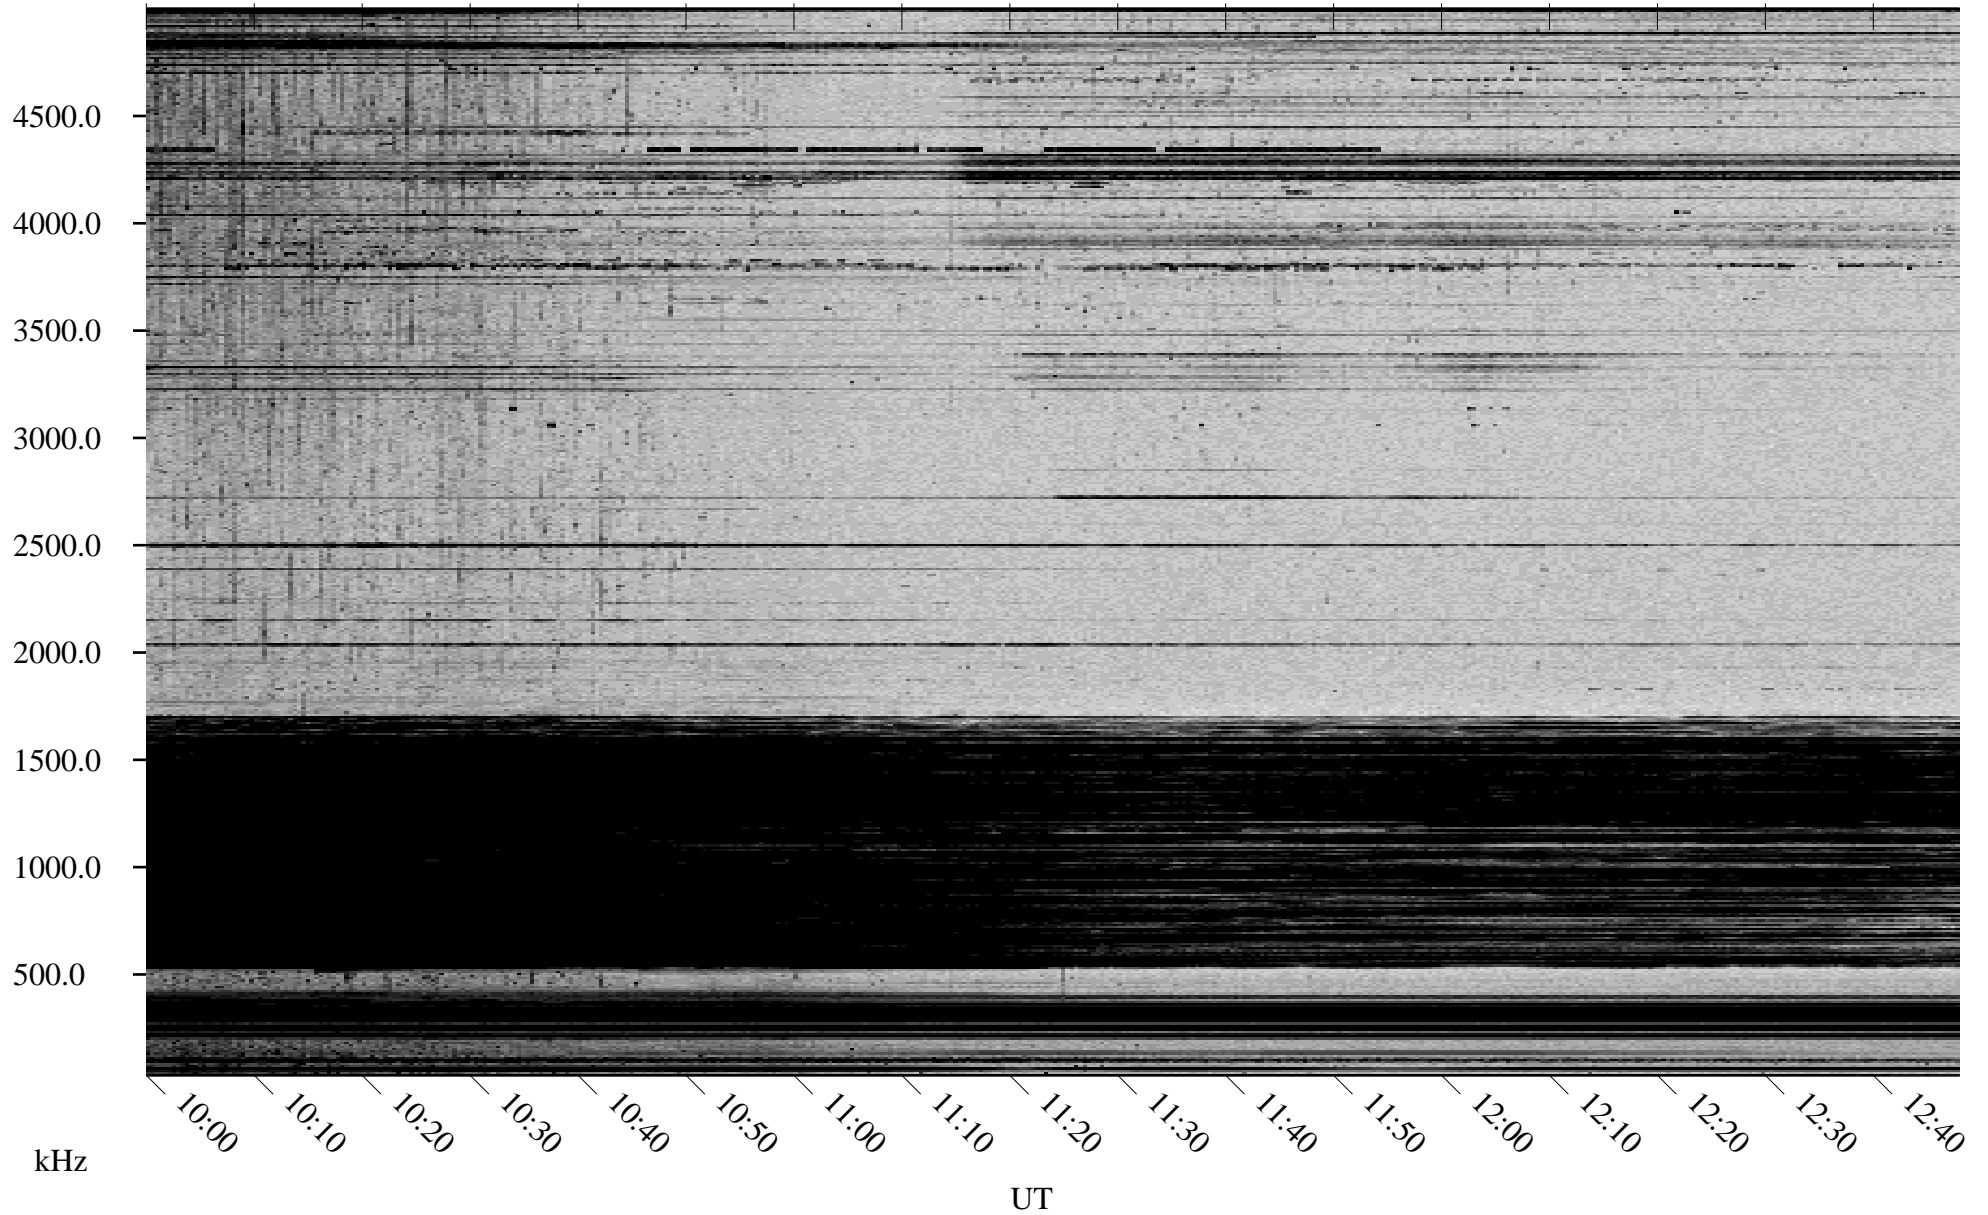

03/28/2000 Churchill, MTB

Linear Scale Black = 161 White = 15

ch00088l.r00m max_12

Page 1

03/28/2000 Churchill, MTB

Linear Scale Black = 161 White = 15

ch00088l.r00m max_12

Page 2

03/29/2000 Churchill, MTB

Linear Scale Black = 161 White = 15

ch00088l.r00m max_12

Page 3

03/29/2000 Churchill, MTB

Linear Scale Black = 161 White = 15

ch00088l.r00m max_12

Page 4

03/29/2000 Churchill, MTB

Linear Scale Black = 161 White = 15

ch00088l.r00m max_12

Page 5

03/29/2000 Churchill, MTB

Linear Scale Black = 161 White = 15

ch00088l.r00m max_12

Page 6

03/29/2000 Churchill, MTB

Linear Scale Black = 161 White = 15

ch00088l.r00m max_12

Page 7

03/29/2000 Churchill, MTB

Linear Scale Black = 161 White = 15

ch00088l.r00m max_12