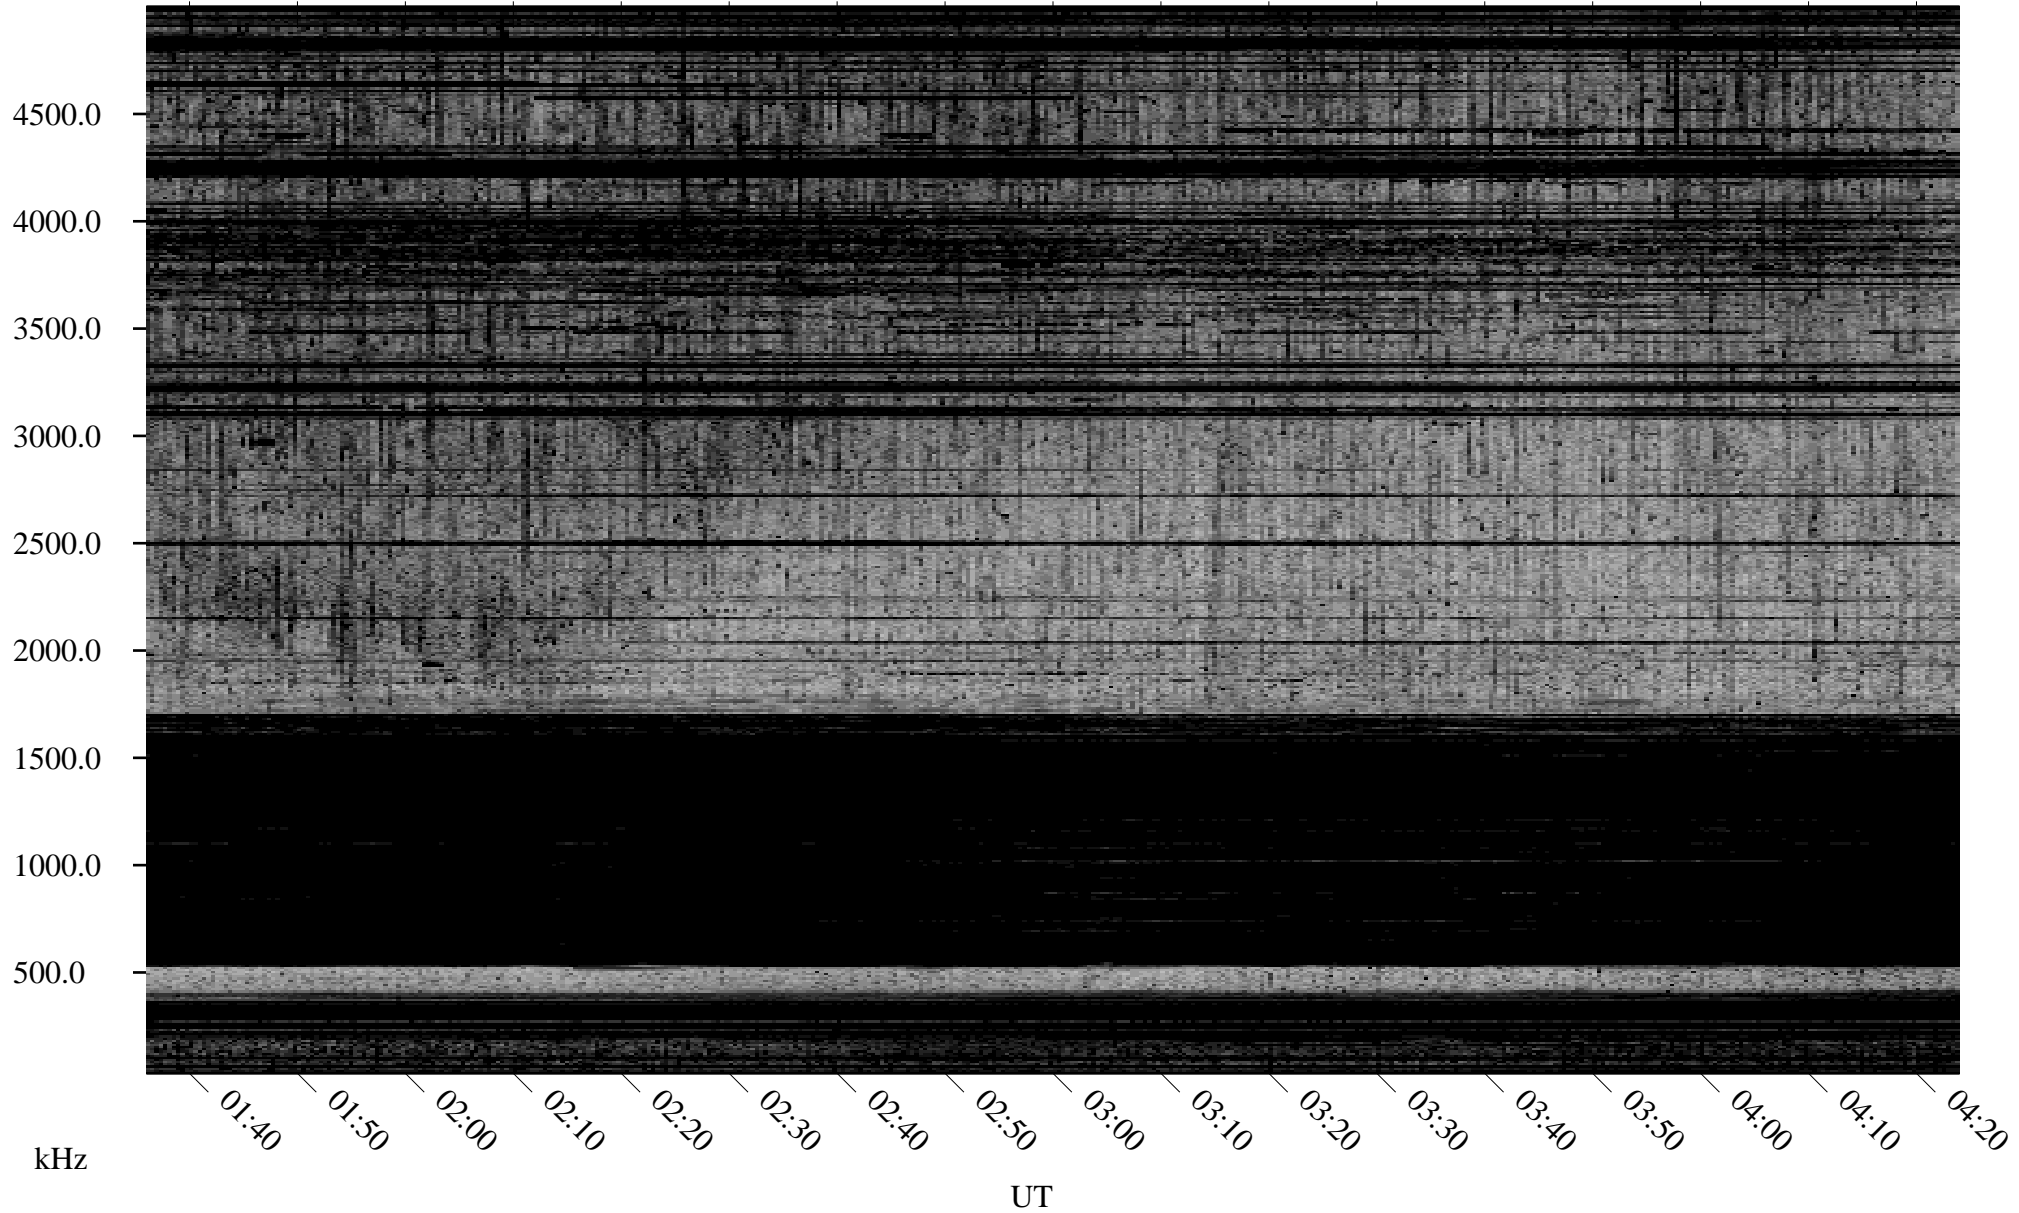

03/28/2000 Churchill, MTB

Linear Scale Black = 161 White = 15

ch00088l.r00m max_12

Page 1

03/28/2000 Churchill, MTB

Linear Scale Black = 161 White = 15

ch00088l.r00m max_12

Page 2

03/29/2000 Churchill, MTB

Linear Scale Black = 161 White = 15

ch00088l.r00m max_12

Page 3

03/29/2000 Churchill, MTB

Linear Scale Black = 161 White = 15

ch00088l.r00m max_12

Page 4

03/29/2000 Churchill, MTB

Linear Scale Black = 161 White = 15

ch00088l.r00m max_12

Page 5

03/29/2000 Churchill, MTB

Linear Scale Black = 161 White = 15

ch00088l.r00m max_12

Page 6

03/29/2000 Churchill, MTB

Linear Scale Black = 161 White = 15

ch00088l.r00m max_12

Page 7

03/29/2000 Churchill, MTB

Linear Scale Black = 161 White = 15

ch00088l.r00m max_12