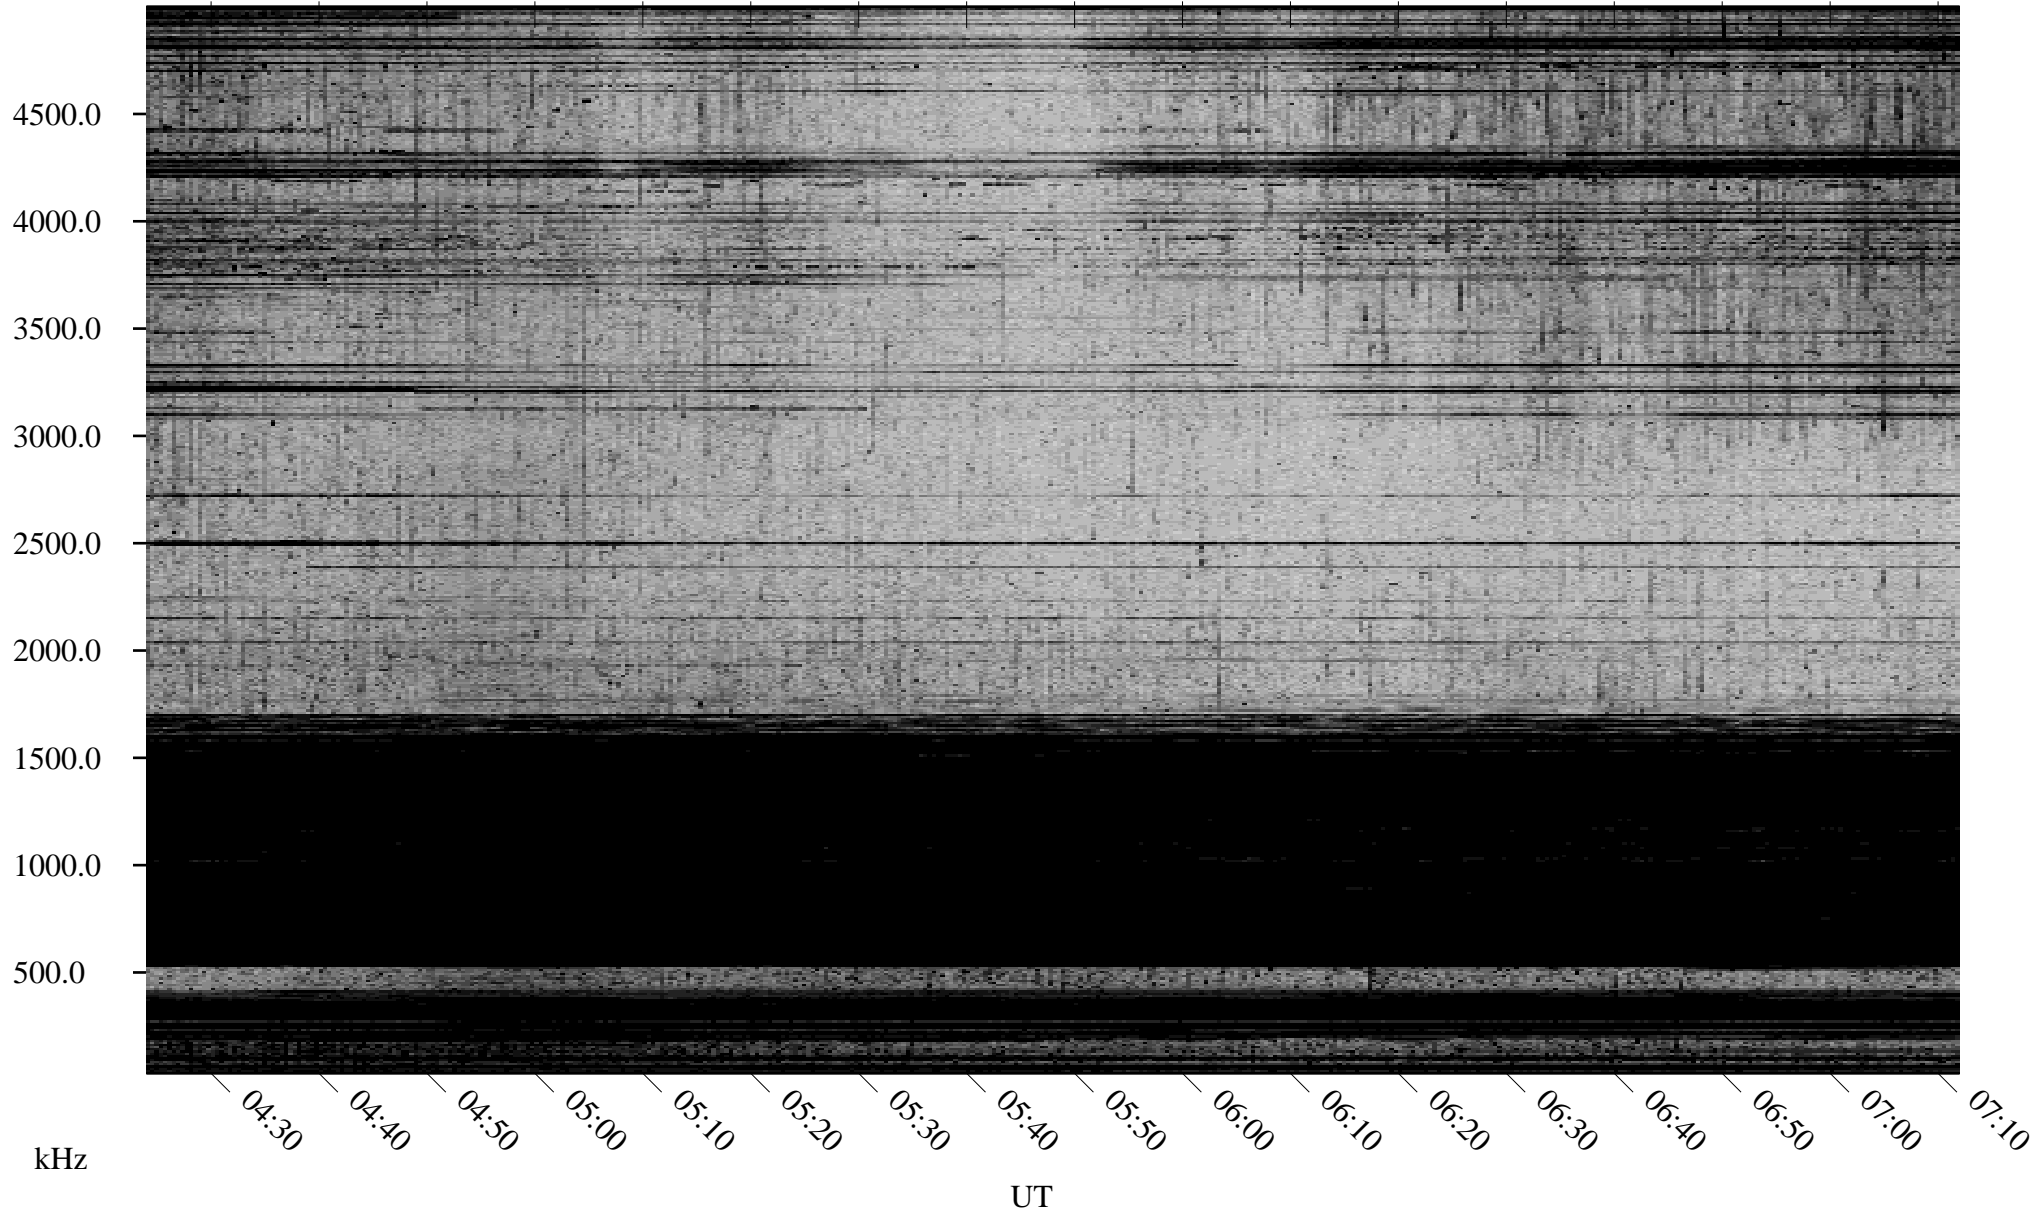

03/28/2000 Churchill, MTB

Linear Scale Black = 161 White = 15

ch00088l.r00m max_12

Page 1

03/28/2000 Churchill, MTB

Linear Scale Black = 161 White = 15

ch00088l.r00m max_12

Page 2

03/29/2000 Churchill, MTB

Linear Scale Black = 161 White = 15

ch00088l.r00m max_12

Page 3

03/29/2000 Churchill, MTB

Linear Scale Black = 161 White = 15

ch00088l.r00m max_12

Page 4

03/29/2000 Churchill, MTB

Linear Scale Black = 161 White = 15

ch00088l.r00m max_12

Page 5

03/29/2000 Churchill, MTB

Linear Scale Black = 161 White = 15

ch00088l.r00m max_12

Page 6

03/29/2000 Churchill, MTB

Linear Scale Black = 161 White = 15

ch00088l.r00m max_12

Page 7

03/29/2000 Churchill, MTB

Linear Scale Black = 161 White = 15

ch00088l.r00m max_12