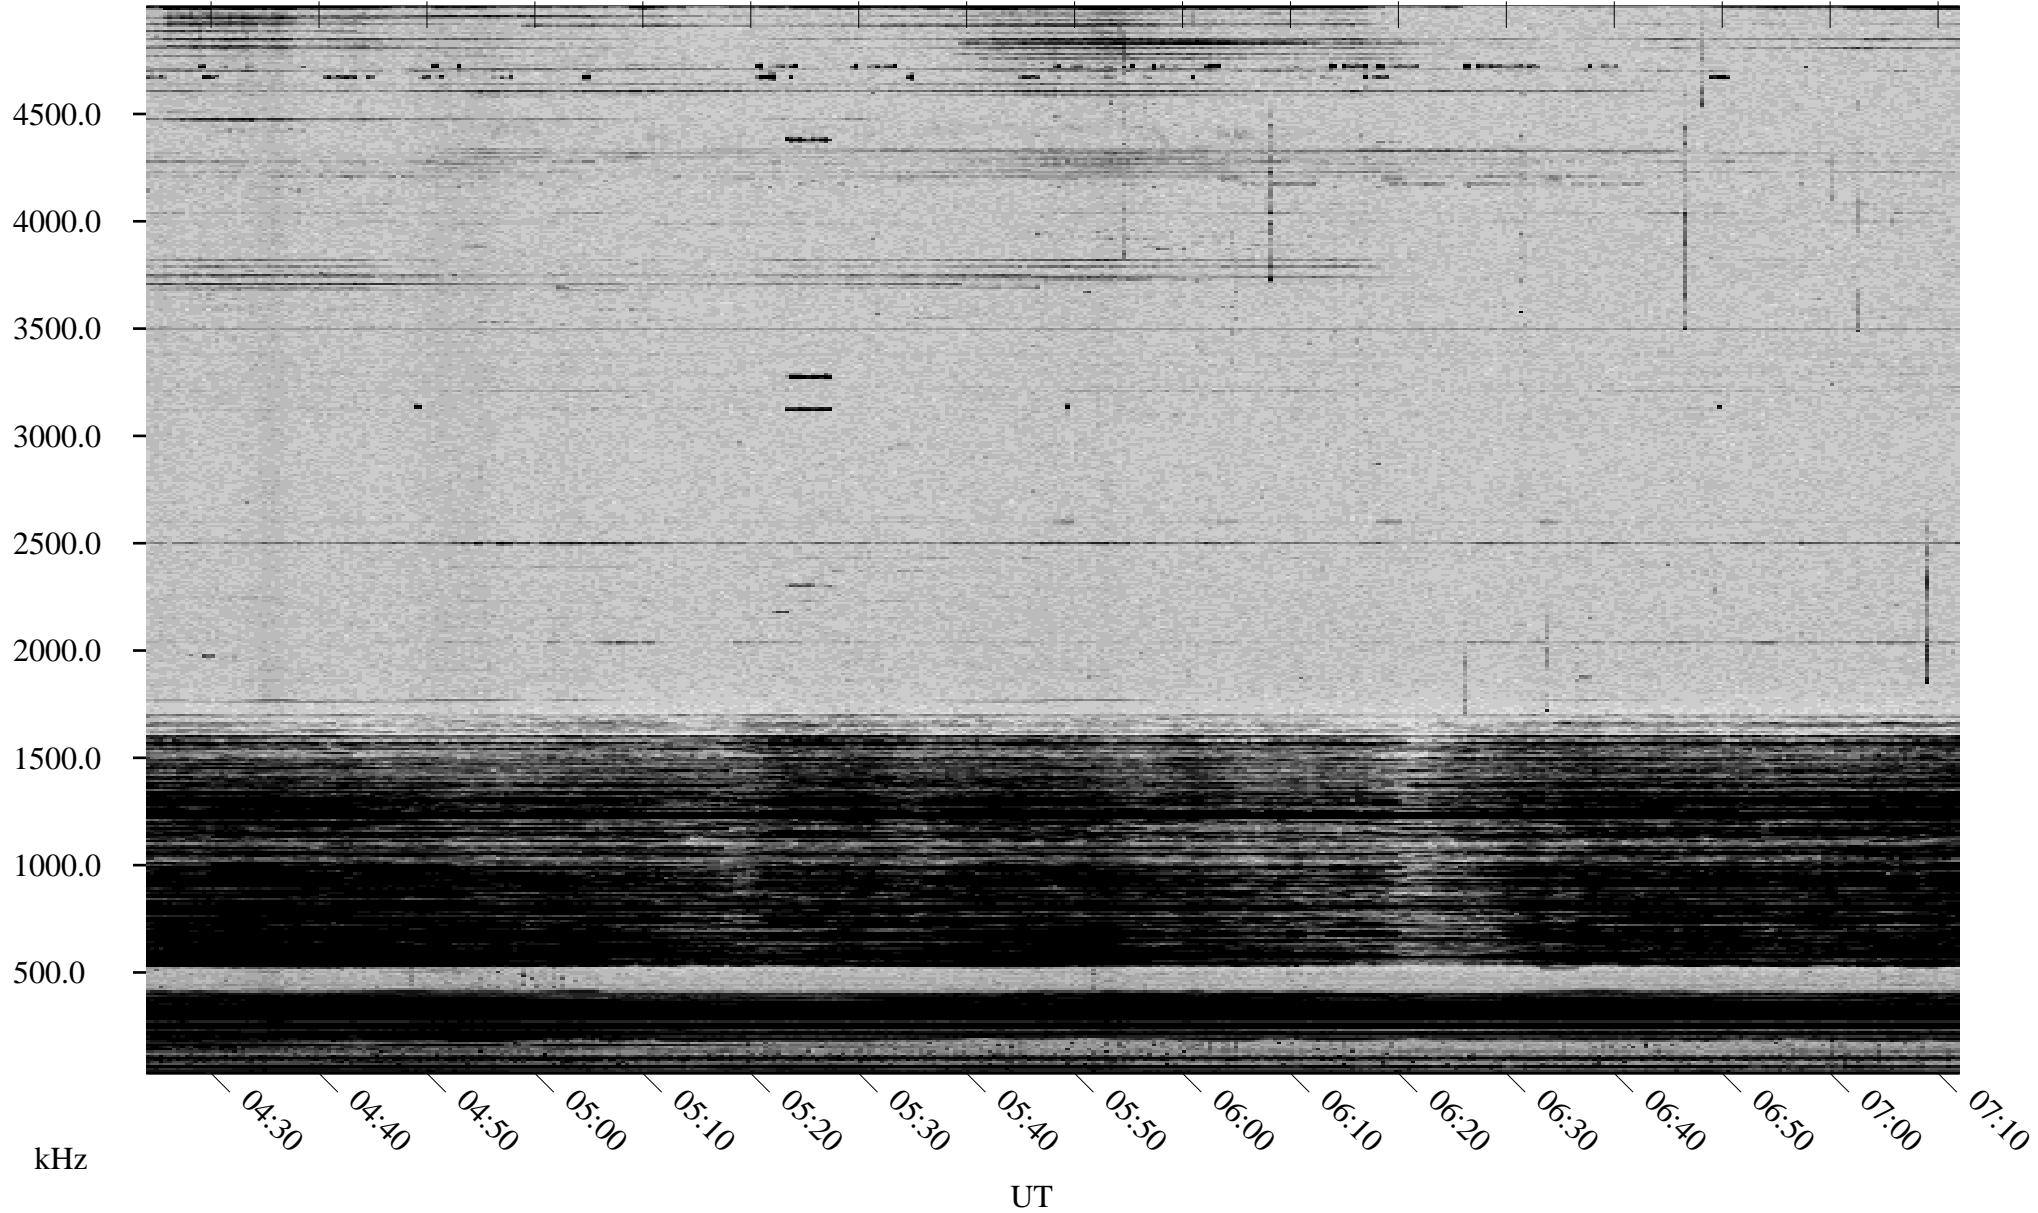

03/31/2000 Churchill, MTB

Linear Scale Black = 161 White = 15

ch000911.r00m max_12

Page 1

03/31/2000 Churchill, MTB

Linear Scale Black = 161 White = 15

ch000911.r00m max_12

Page 2

04/01/2000 Churchill, MTB

Linear Scale Black = 161 White = 15

ch000911.r00m max_12

Page 3

04/01/2000 Churchill, MTB

Linear Scale Black = 161 White = 15

ch000911.r00m max_12

Page 4

04/01/2000 Churchill, MTB

Linear Scale Black = 161 White = 15

ch000911.r00m max_12

Page 5

04/01/2000 Churchill, MTB

Linear Scale Black = 161 White = 15

ch000911.r00m max_12

Page 6

04/01/2000 Churchill, MTB

Linear Scale Black = 161 White = 15

ch000911.r00m max_12

Page 7

04/01/2000 Churchill, MTB

Linear Scale Black = 161 White = 15

ch000911.r00m max_12