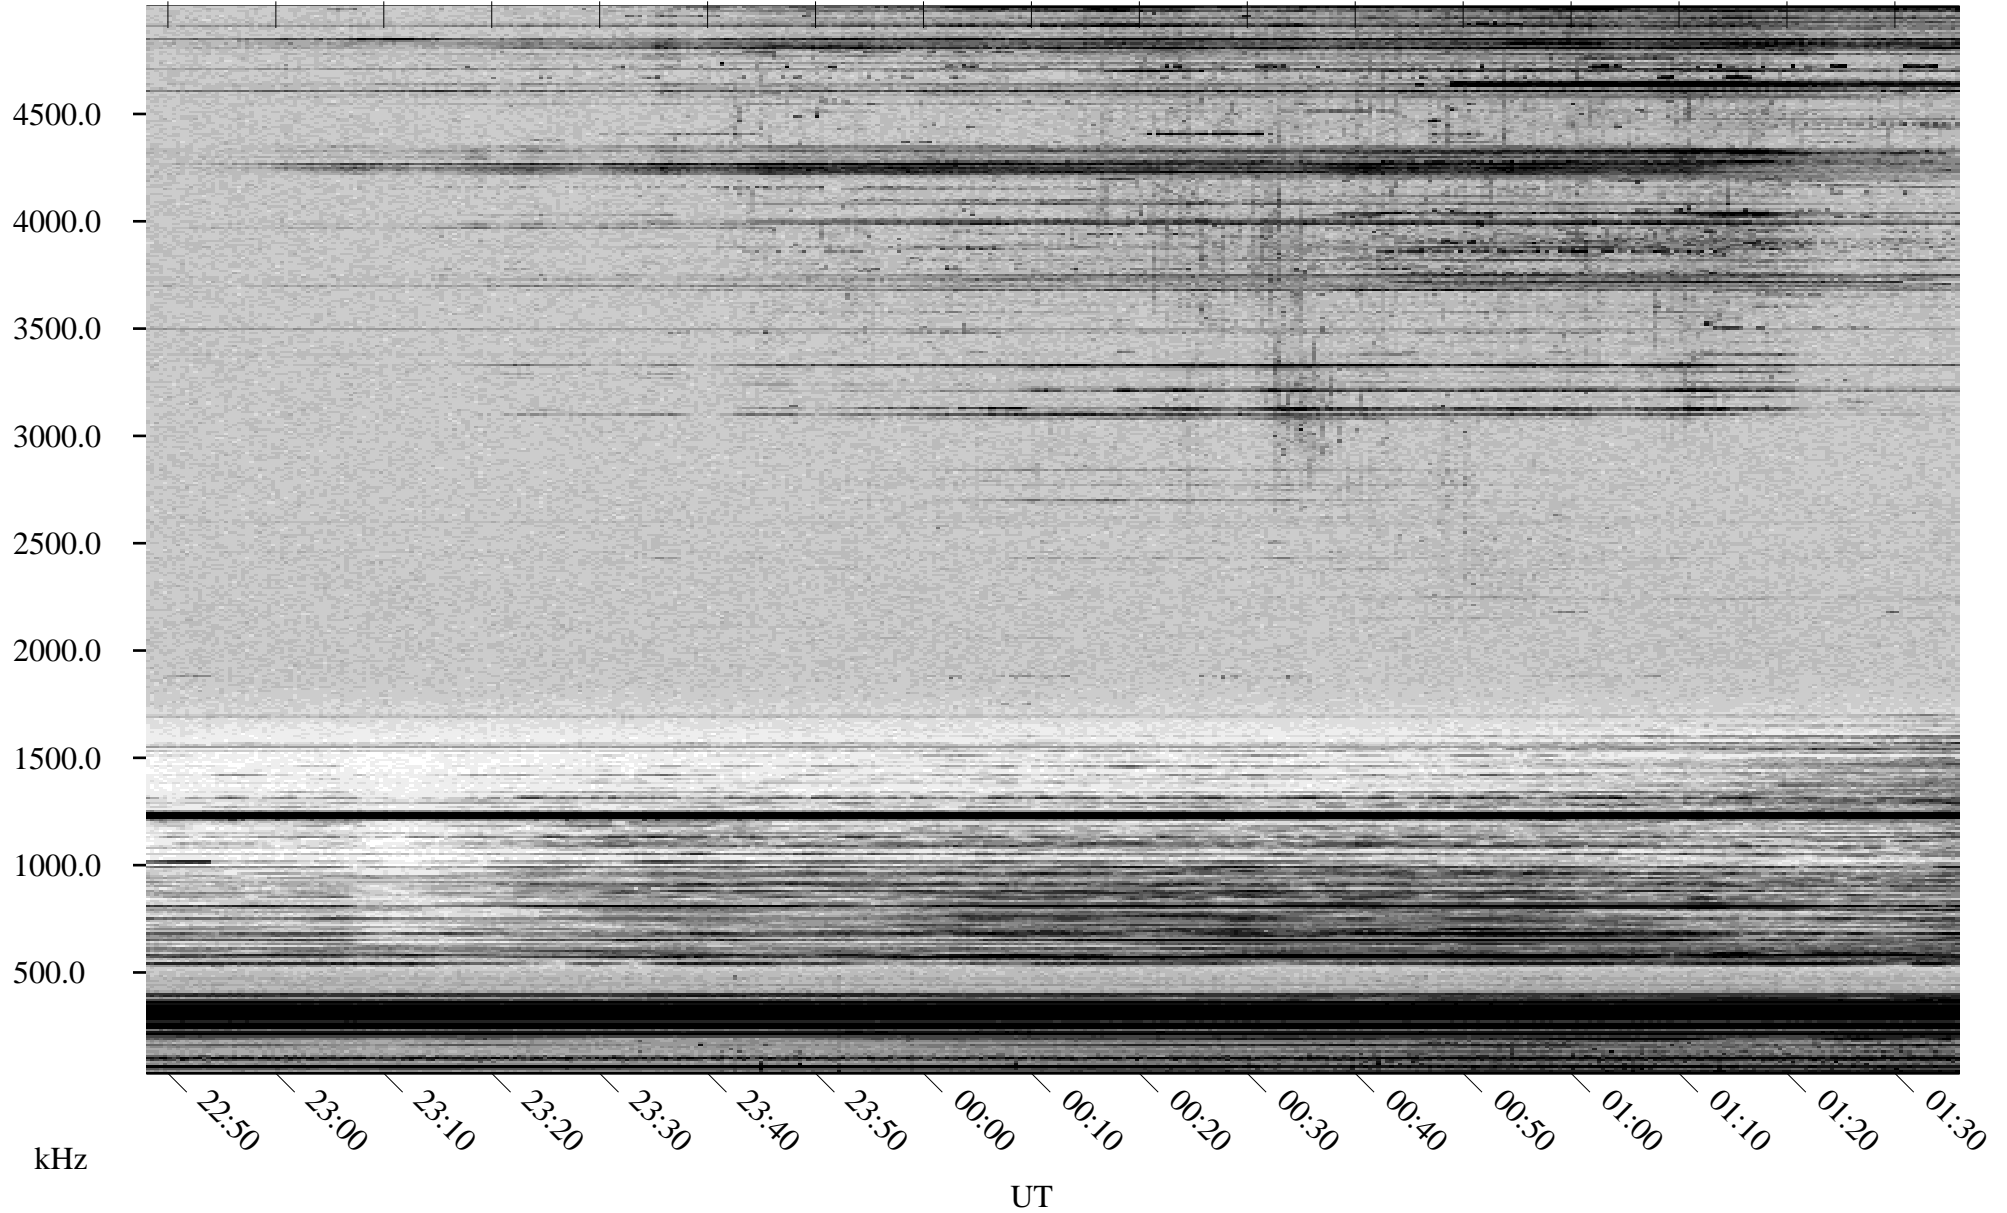

03/31/2000 Churchill, MTB

Linear Scale Black = 161 White = 15

ch000911.r00m max_12

Page 1

03/31/2000 Churchill, MTB

Linear Scale Black = 161 White = 15

ch000911.r00m max_12

Page 2

04/01/2000 Churchill, MTB

Linear Scale Black = 161 White = 15

ch000911.r00m max_12

Page 3

04/01/2000 Churchill, MTB

Linear Scale Black = 161 White = 15

ch000911.r00m max_12

Page 4

04/01/2000 Churchill, MTB

Linear Scale Black = 161 White = 15

ch000911.r00m max_12

Page 5

04/01/2000 Churchill, MTB

Linear Scale Black = 161 White = 15

ch000911.r00m max_12

Page 6

04/01/2000 Churchill, MTB

Linear Scale Black = 161 White = 15

ch000911.r00m max_12

Page 7

04/01/2000 Churchill, MTB

Linear Scale Black = 161 White = 15

ch000911.r00m max_12