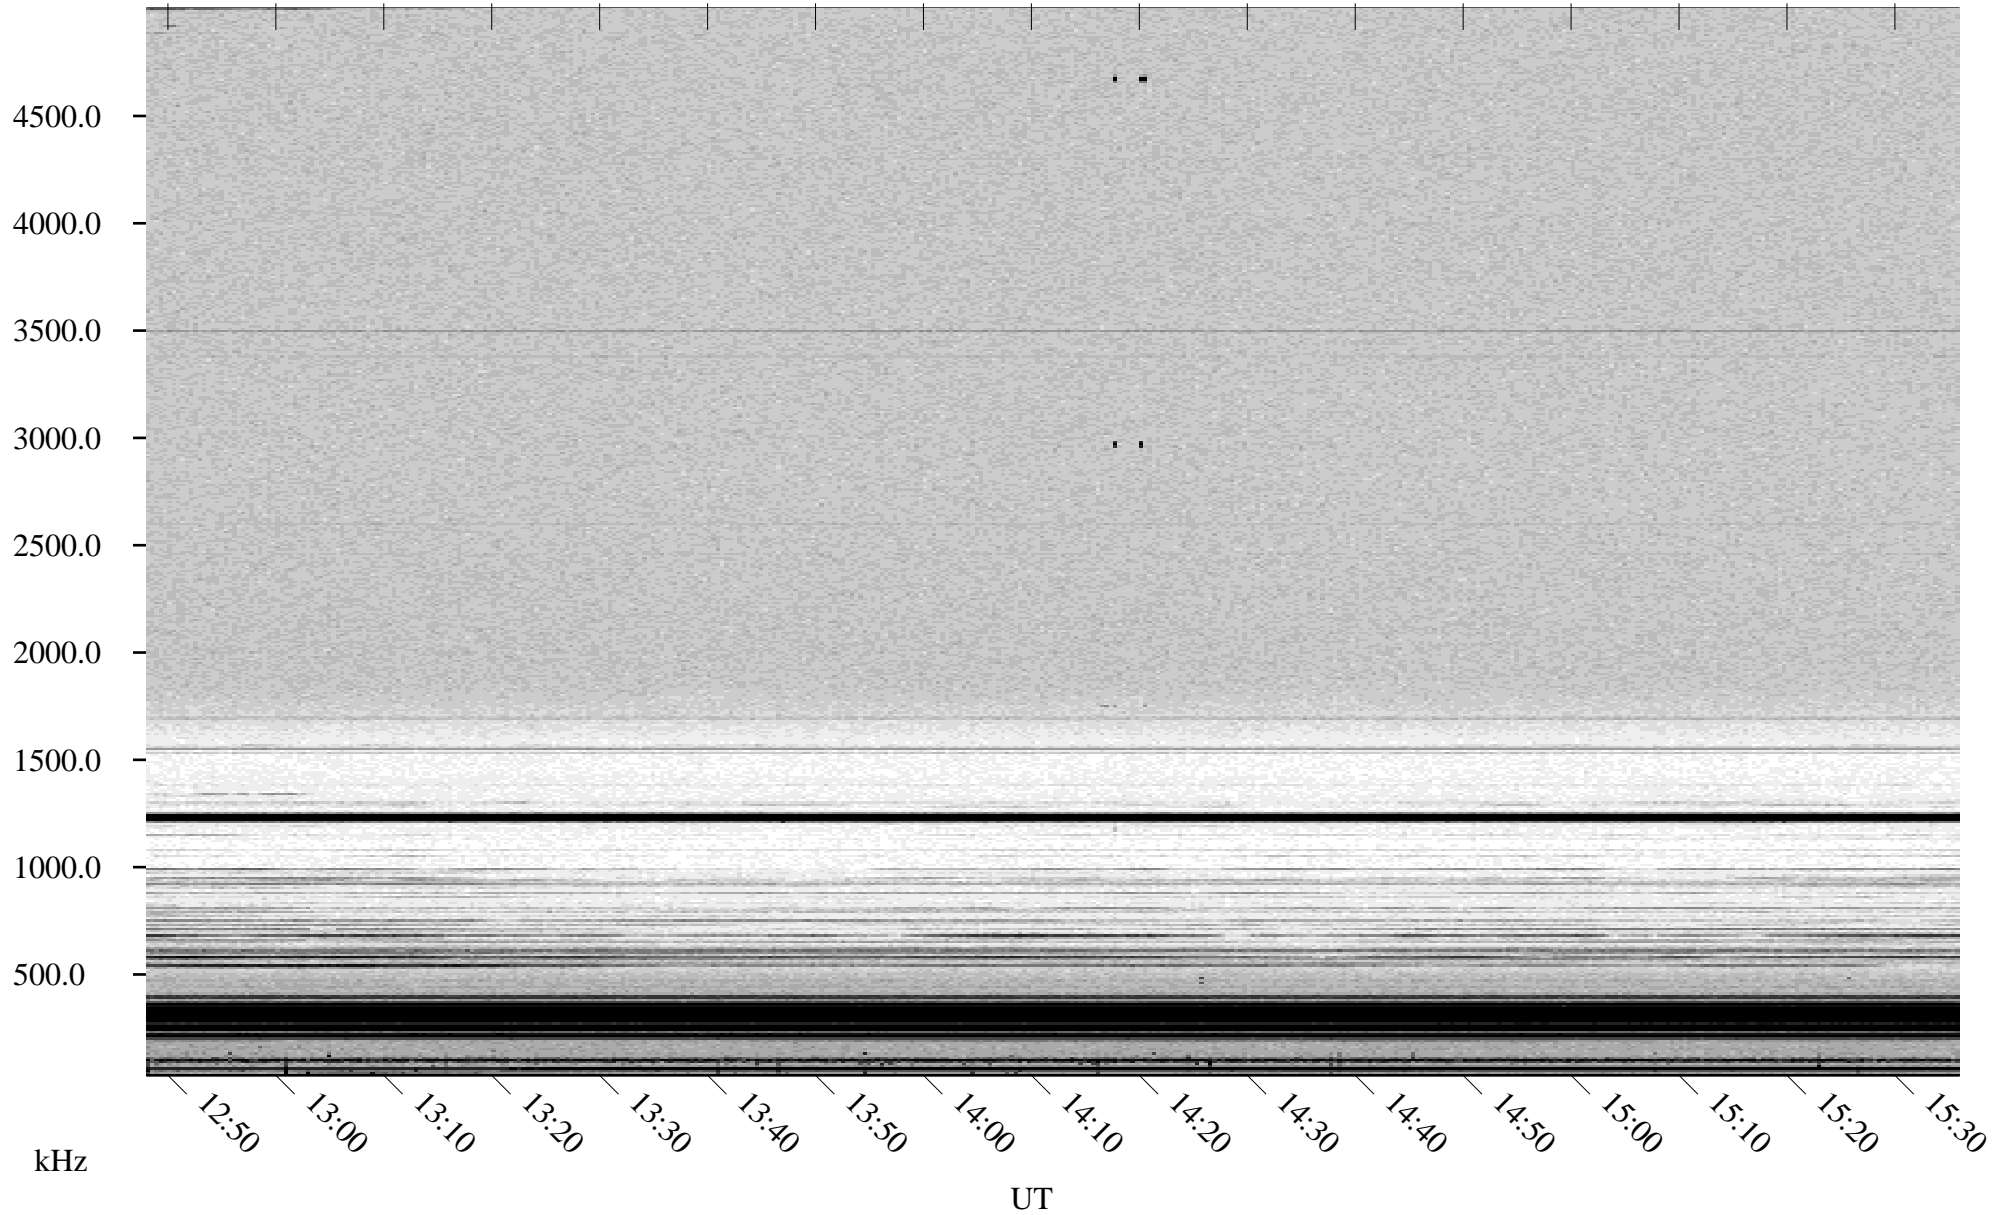

03/31/2000 Churchill, MTB

Linear Scale Black = 161 White = 15

ch000911.r00m max_12

Page 1

03/31/2000 Churchill, MTB

Linear Scale Black = 161 White = 15

ch000911.r00m max_12

Page 2

04/01/2000 Churchill, MTB

Linear Scale Black = 161 White = 15

ch000911.r00m max_12

Page 3

04/01/2000 Churchill, MTB

Linear Scale Black = 161 White = 15

ch000911.r00m max_12

Page 4

04/01/2000 Churchill, MTB

Linear Scale Black = 161 White = 15

ch000911.r00m max_12

Page 5

04/01/2000 Churchill, MTB

Linear Scale Black = 161 White = 15

ch000911.r00m max_12

Page 6

04/01/2000 Churchill, MTB

Linear Scale Black = 161 White = 15

ch000911.r00m max_12

Page 7

04/01/2000 Churchill, MTB

Linear Scale Black = 161 White = 15

ch000911.r00m max_12