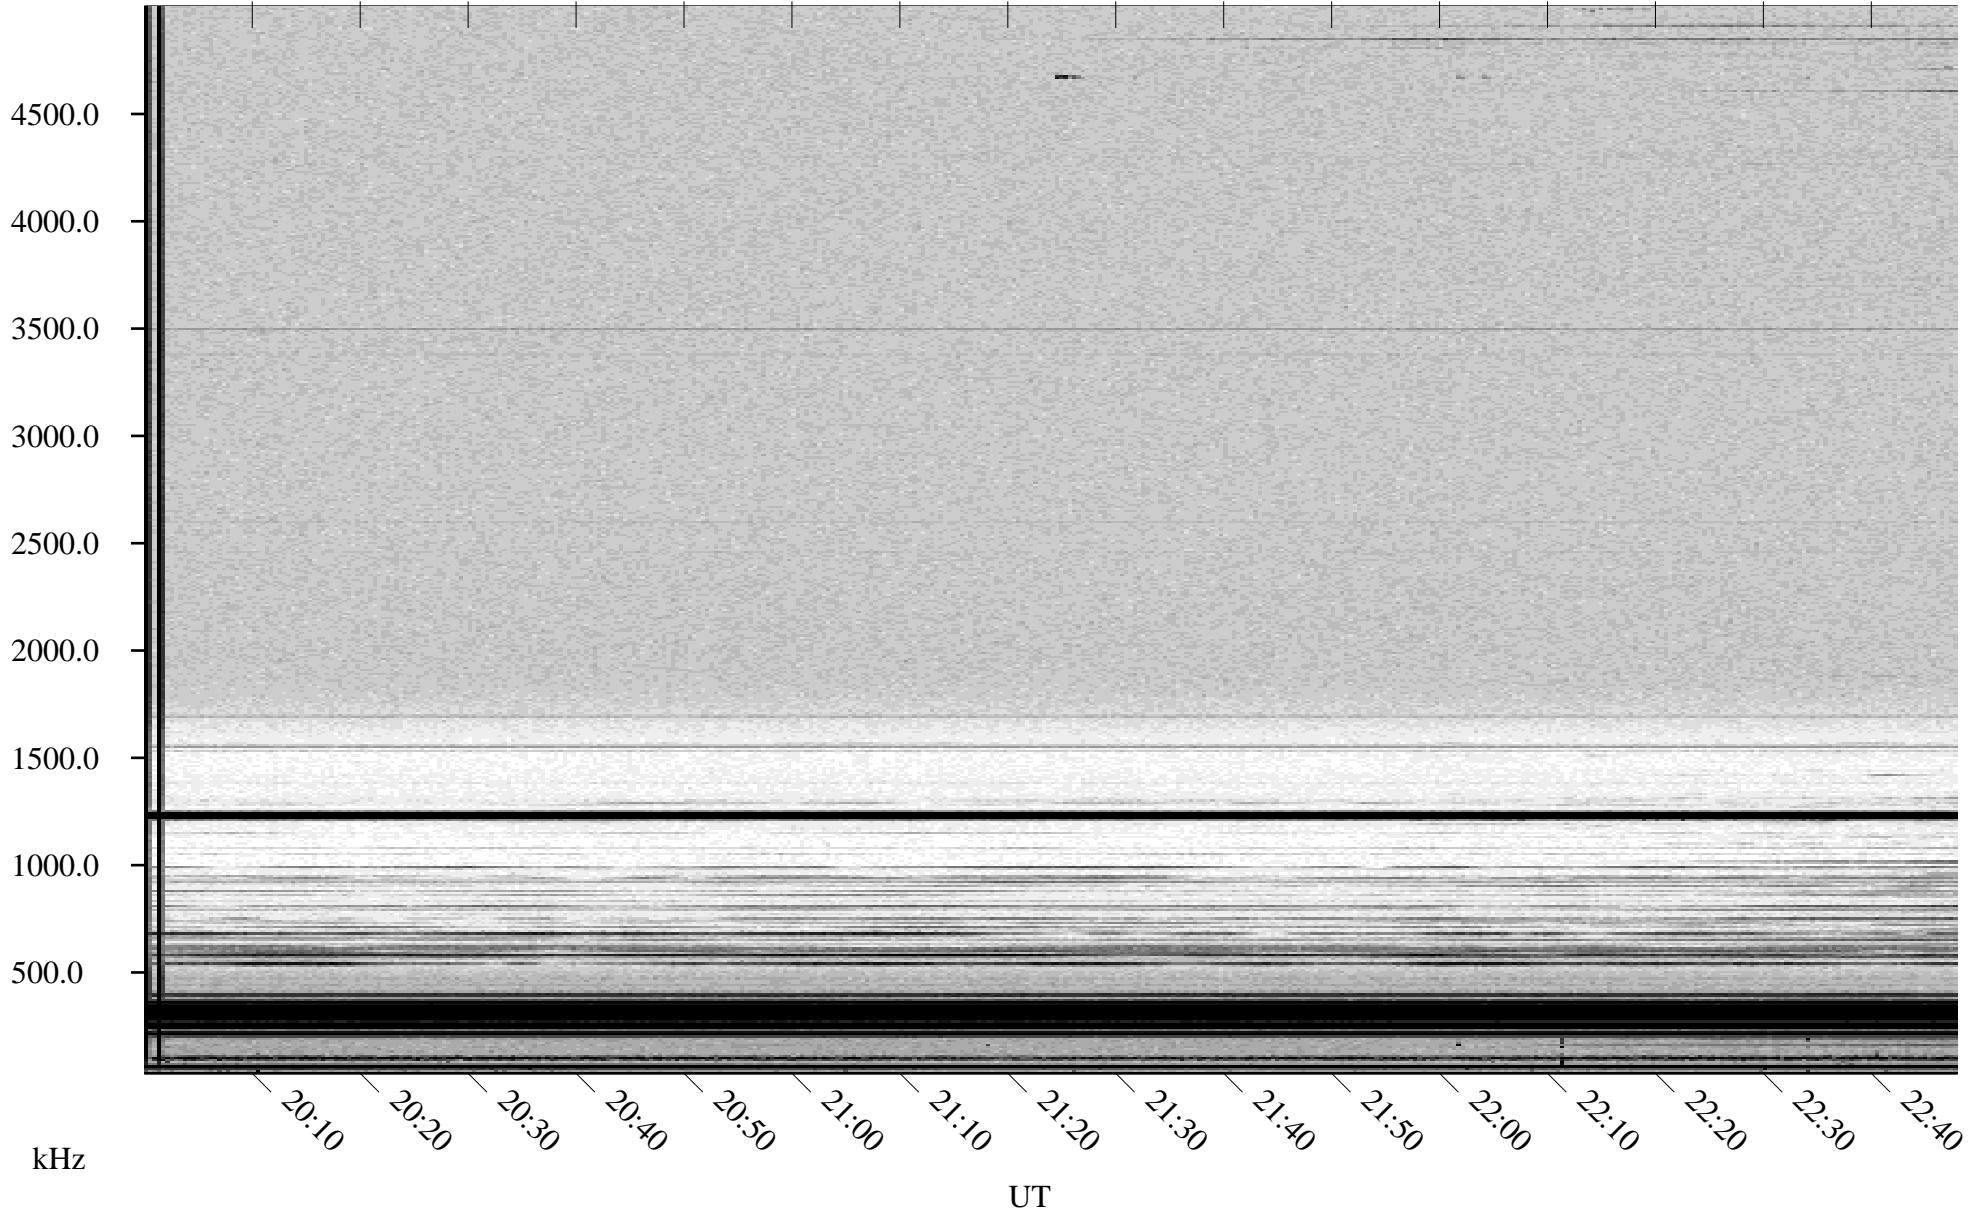

03/31/2000 Churchill, MTB

Linear Scale Black = 161 White = 15

ch000911.r00m max_12

Page 1

03/31/2000 Churchill, MTB

Linear Scale Black = 161 White = 15

ch000911.r00m max_12

Page 2

04/01/2000 Churchill, MTB

Linear Scale Black = 161 White = 15

ch000911.r00m max_12

Page 3

04/01/2000 Churchill, MTB

Linear Scale Black = 161 White = 15

ch000911.r00m max_12

Page 4

04/01/2000 Churchill, MTB

Linear Scale Black = 161 White = 15

ch000911.r00m max_12

Page 5

04/01/2000 Churchill, MTB

Linear Scale Black = 161 White = 15

ch000911.r00m max_12

Page 6

04/01/2000 Churchill, MTB

Linear Scale Black = 161 White = 15

ch000911.r00m max_12

Page 7

04/01/2000 Churchill, MTB

Linear Scale Black = 161 White = 15

ch000911.r00m max_12