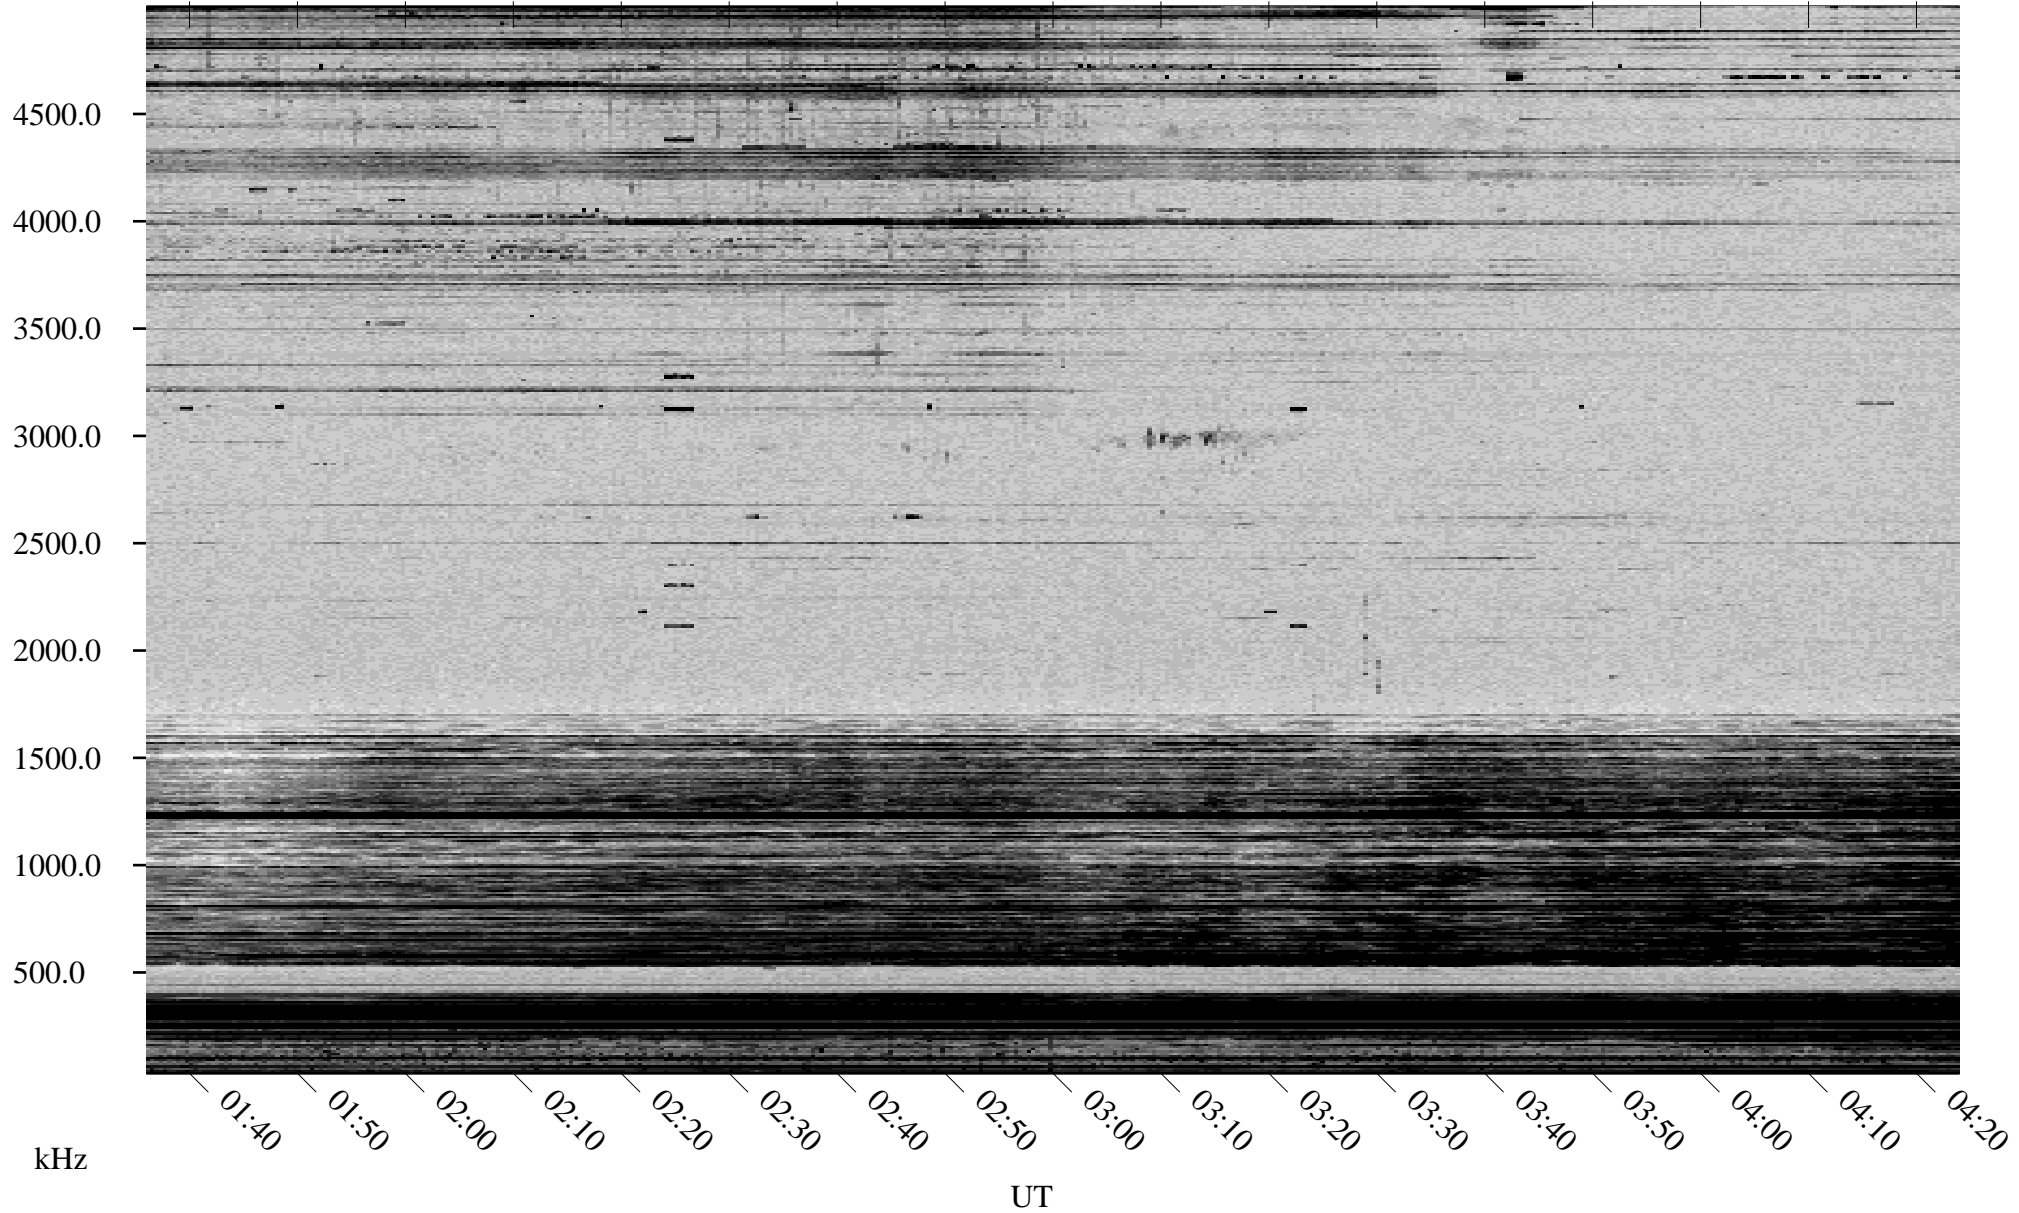

03/31/2000 Churchill, MTB

Linear Scale Black = 161 White = 15

ch000911.r00m max_12

Page 1

03/31/2000 Churchill, MTB

Linear Scale Black = 161 White = 15

ch000911.r00m max_12

Page 2

04/01/2000 Churchill, MTB

Linear Scale Black = 161 White = 15

ch000911.r00m max_12

Page 3

04/01/2000 Churchill, MTB

Linear Scale Black = 161 White = 15

ch000911.r00m max_12

Page 4

04/01/2000 Churchill, MTB

Linear Scale Black = 161 White = 15

ch000911.r00m max_12

Page 5

04/01/2000 Churchill, MTB

Linear Scale Black = 161 White = 15

ch000911.r00m max_12

Page 6

04/01/2000 Churchill, MTB

Linear Scale Black = 161 White = 15

ch000911.r00m max_12

Page 7

04/01/2000 Churchill, MTB

Linear Scale Black = 161 White = 15

ch000911.r00m max_12