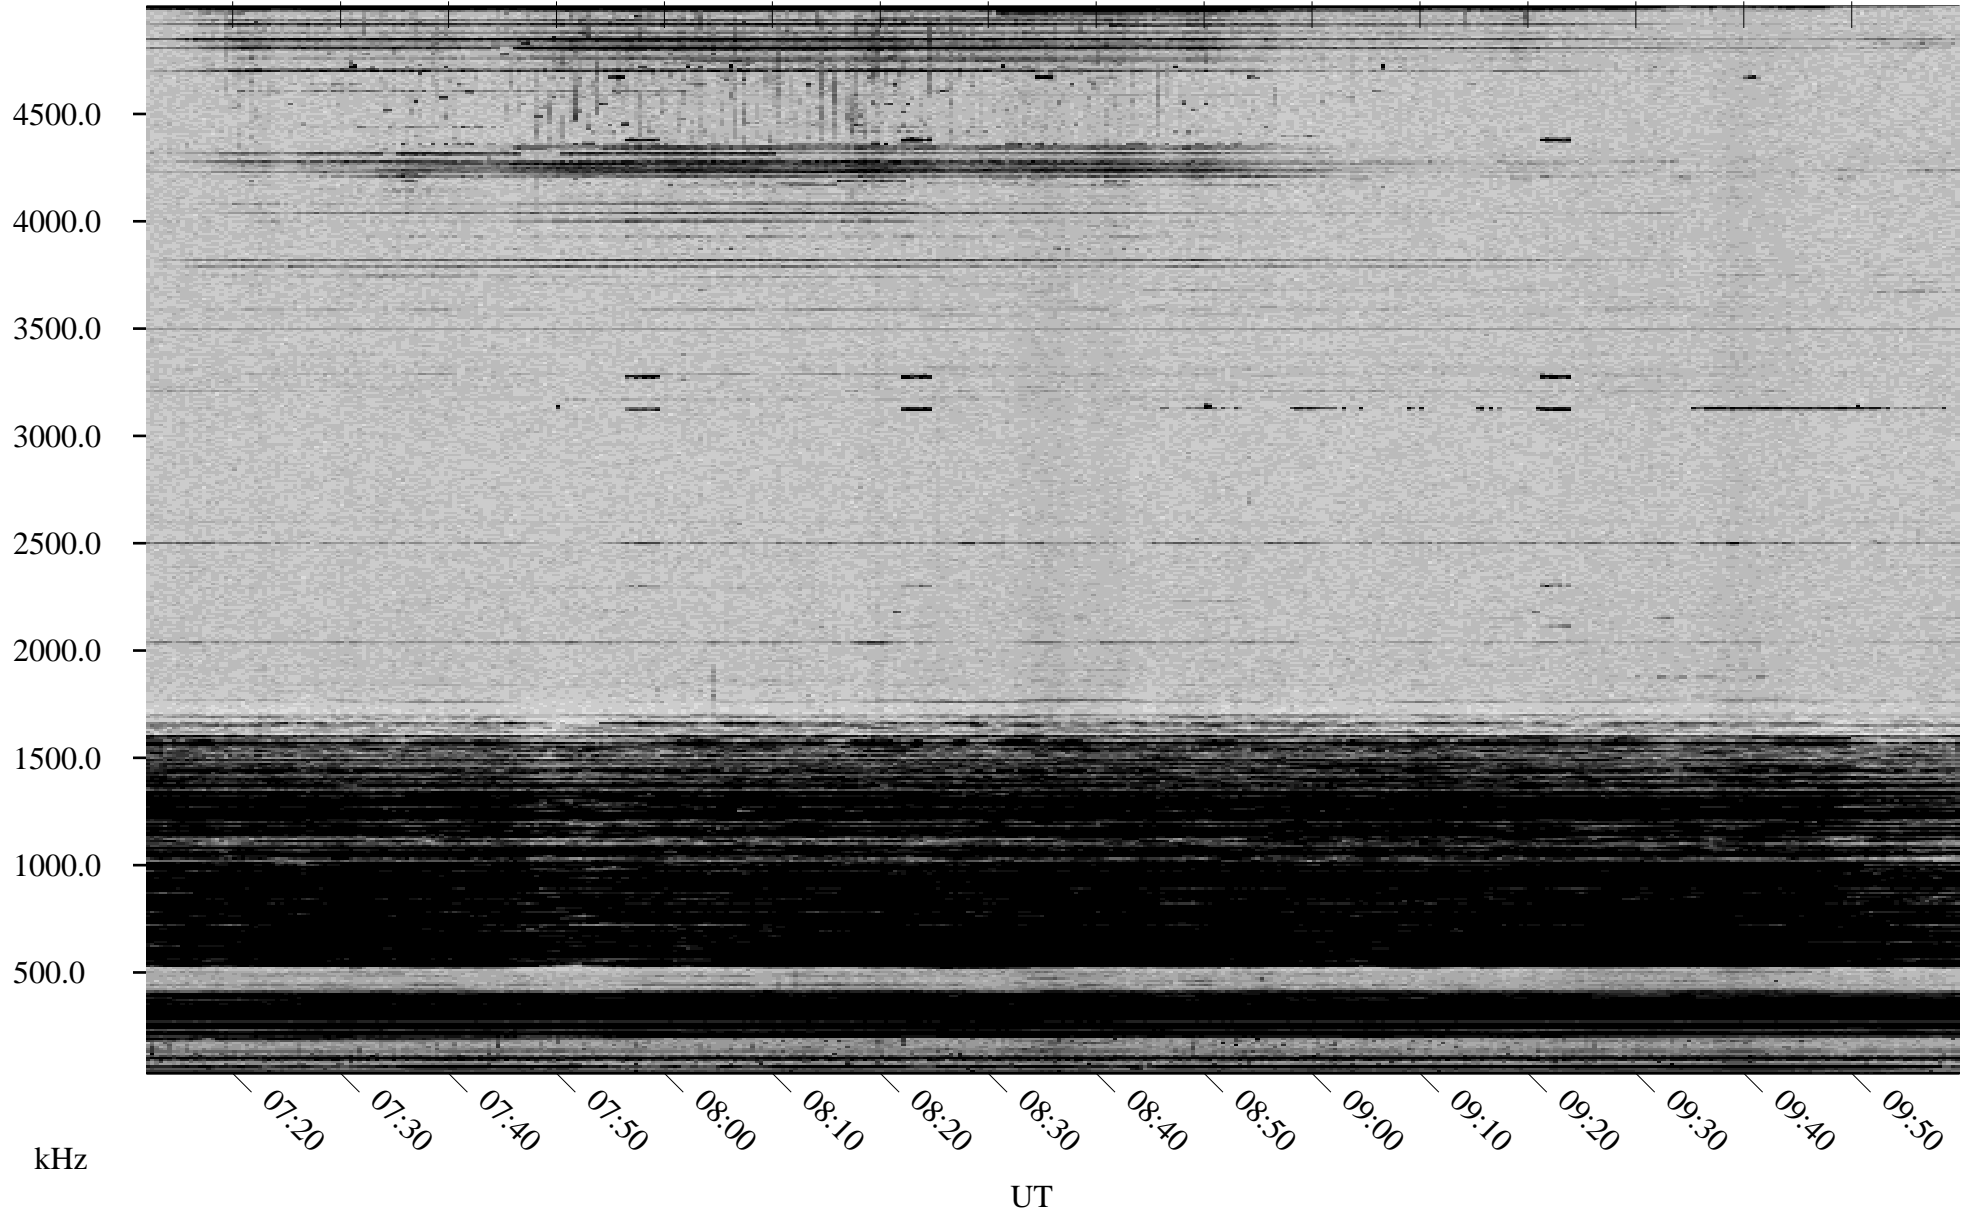

03/31/2000 Churchill, MTB

Linear Scale Black = 161 White = 15

ch000911.r00m max_12

Page 1

03/31/2000 Churchill, MTB

Linear Scale Black = 161 White = 15

ch000911.r00m max_12

Page 2

04/01/2000 Churchill, MTB

Linear Scale Black = 161 White = 15

ch000911.r00m max_12

Page 3

04/01/2000 Churchill, MTB

Linear Scale Black = 161 White = 15

ch000911.r00m max_12

Page 4

04/01/2000 Churchill, MTB

Linear Scale Black = 161 White = 15

ch000911.r00m max_12

Page 5

04/01/2000 Churchill, MTB

Linear Scale Black = 161 White = 15

ch000911.r00m max_12

Page 6

04/01/2000 Churchill, MTB

Linear Scale Black = 161 White = 15

ch000911.r00m max_12

Page 7

04/01/2000 Churchill, MTB

Linear Scale Black = 161 White = 15

ch000911.r00m max_12