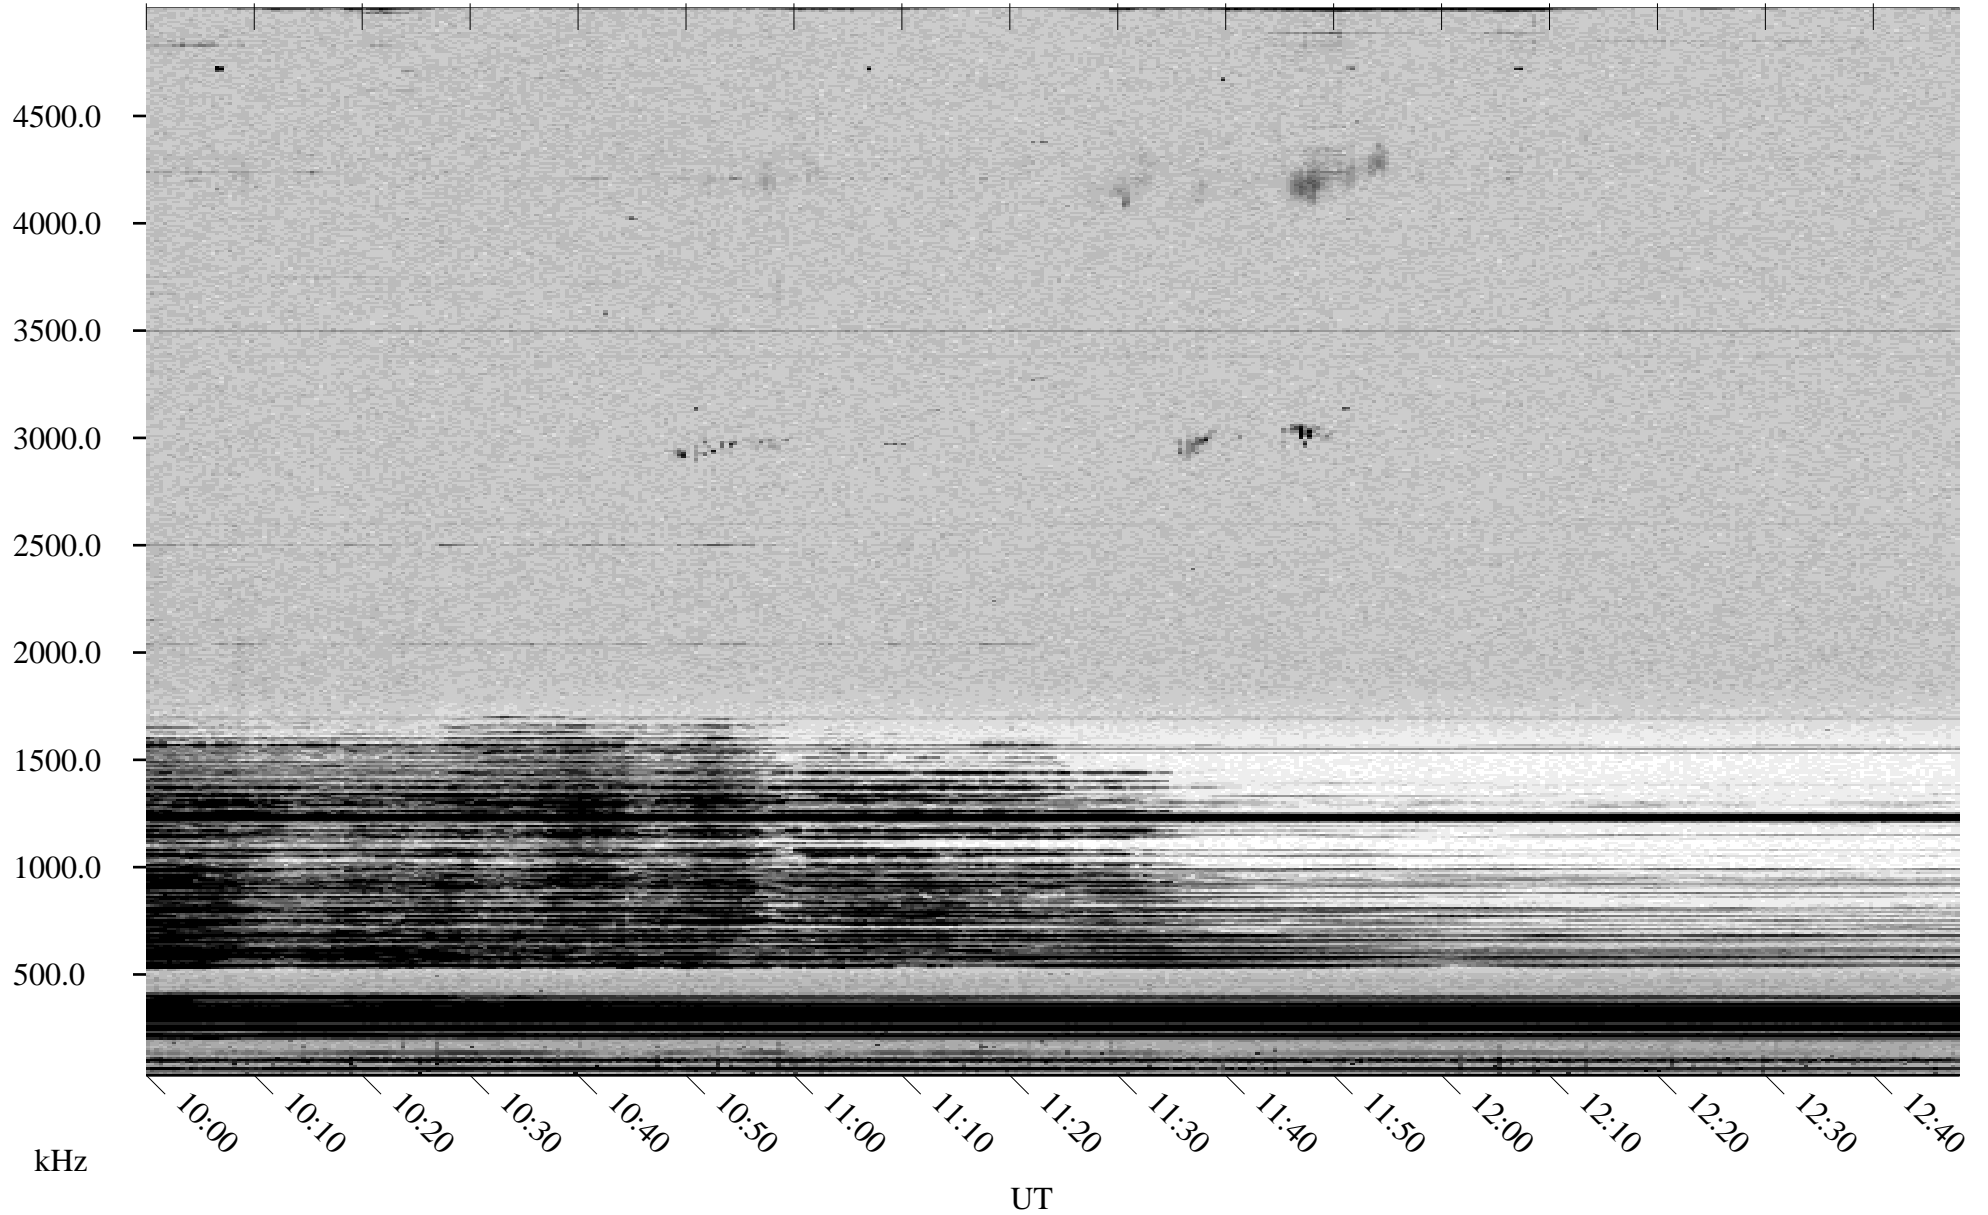

03/31/2000 Churchill, MTB

Linear Scale Black = 161 White = 15

ch000911.r00m max_12

Page 1

03/31/2000 Churchill, MTB

Linear Scale Black = 161 White = 15

ch000911.r00m max_12

Page 2

04/01/2000 Churchill, MTB

Linear Scale Black = 161 White = 15

ch000911.r00m max_12

Page 3

04/01/2000 Churchill, MTB

Linear Scale Black = 161 White = 15

ch000911.r00m max_12

Page 4

04/01/2000 Churchill, MTB

Linear Scale Black = 161 White = 15

ch000911.r00m max_12

Page 5

04/01/2000 Churchill, MTB

Linear Scale Black = 161 White = 15

ch000911.r00m max_12

Page 6

04/01/2000 Churchill, MTB

Linear Scale Black = 161 White = 15

ch000911.r00m max_12

Page 7

04/01/2000 Churchill, MTB

Linear Scale Black = 161 White = 15

ch000911.r00m max_12