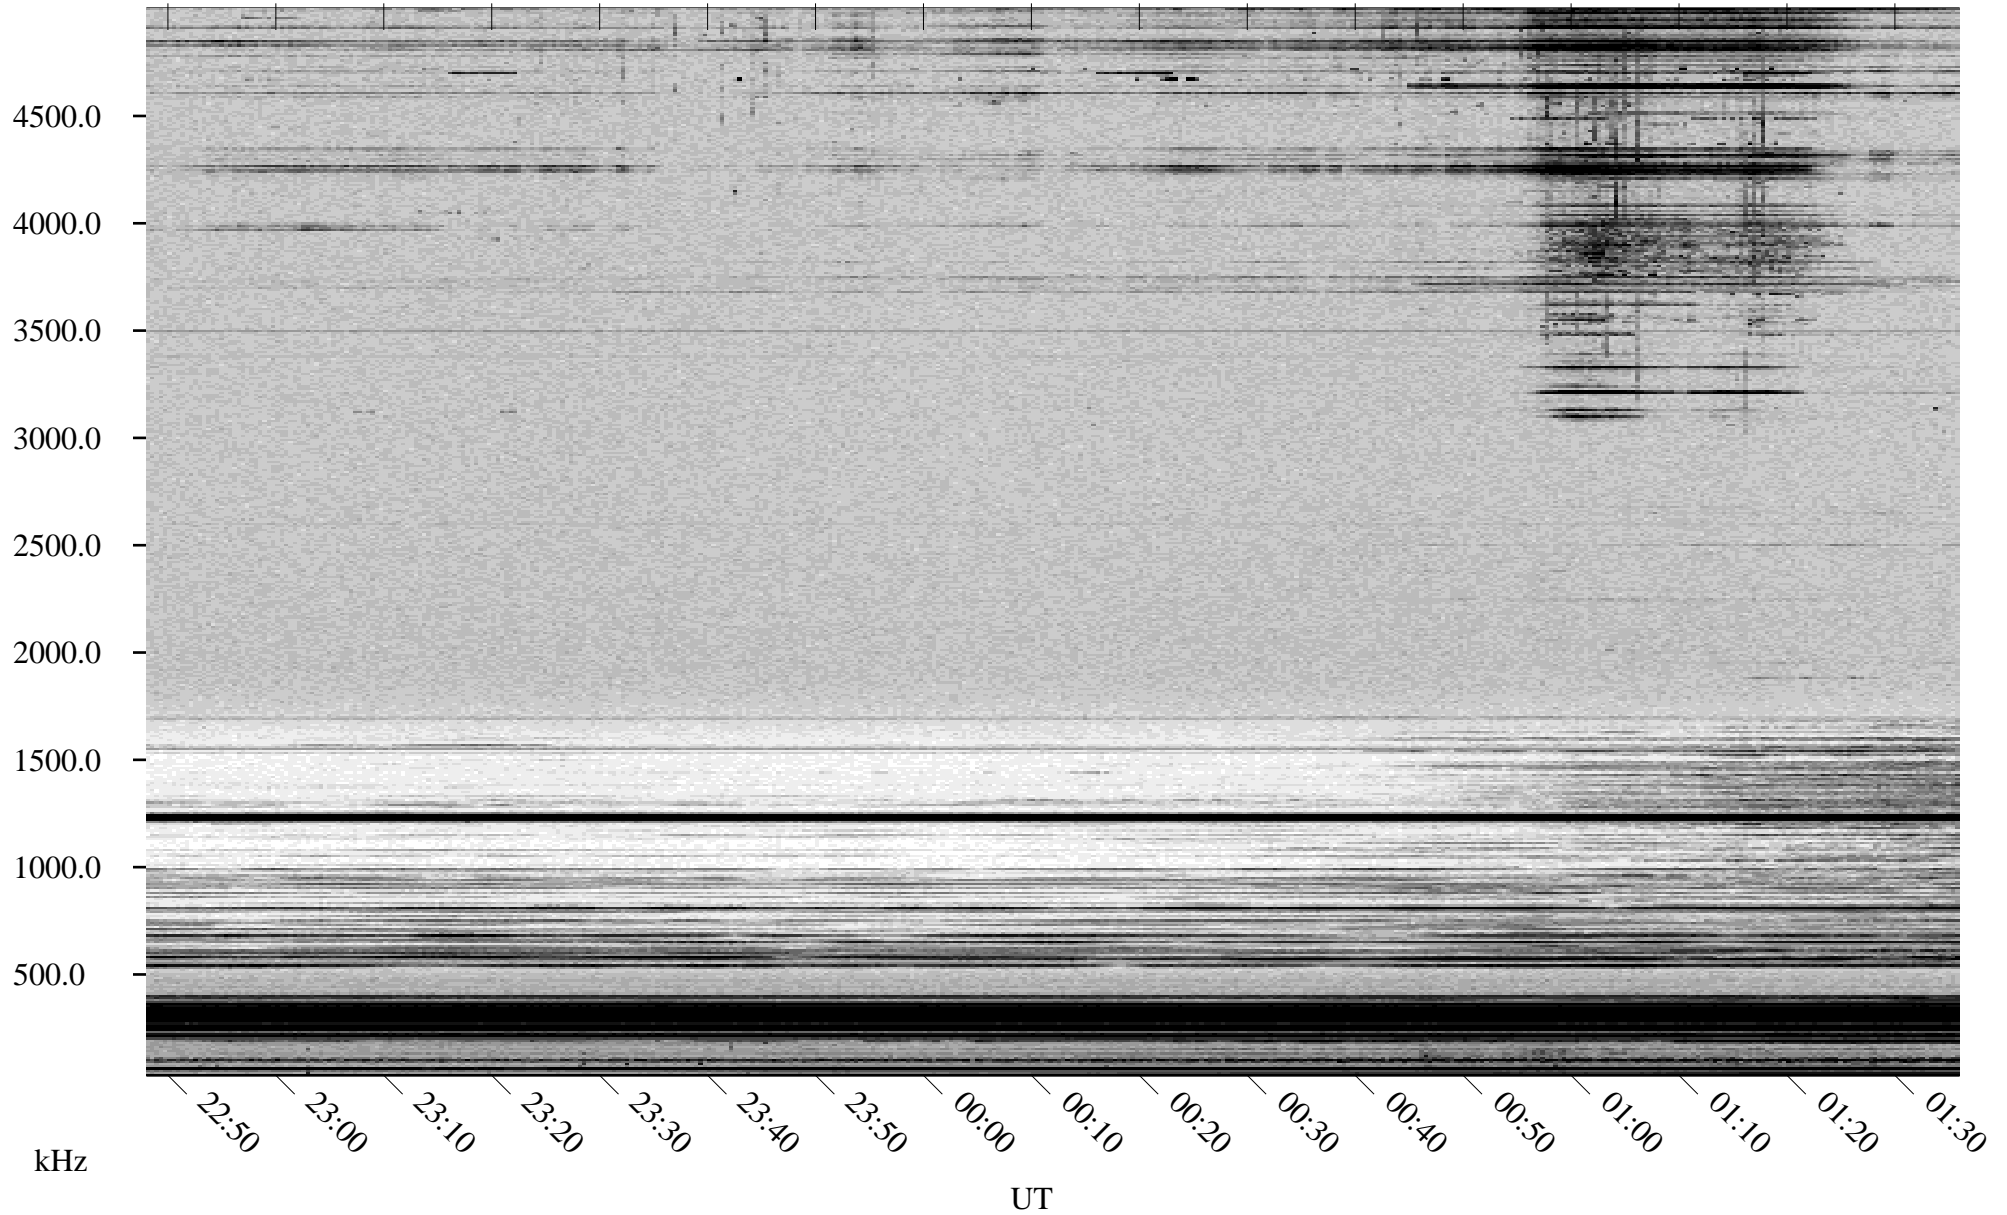

04/04/2000 Churchill, MTB

Linear Scale Black = 161 White = 15

ch000951.r00m max_12

Page 1

04/04/2000 Churchill, MTB

Linear Scale Black = 161 White = 15

ch000951.r00m max_12

Page 2

04/05/2000 Churchill, MTB

Linear Scale Black = 161 White = 15

ch000951.r00m max_12

Page 3

04/05/2000 Churchill, MTB

Linear Scale Black = 161 White = 15

ch000951.r00m max_12

Page 4

04/05/2000 Churchill, MTB

Linear Scale Black = 161 White = 15

ch000951.r00m max_12

Page 5

04/05/2000 Churchill, MTB

Linear Scale Black = 161 White = 15

ch000951.r00m max_12

Page 6

04/05/2000 Churchill, MTB

Linear Scale Black = 161 White = 15

ch000951.r00m max_12

Page 7