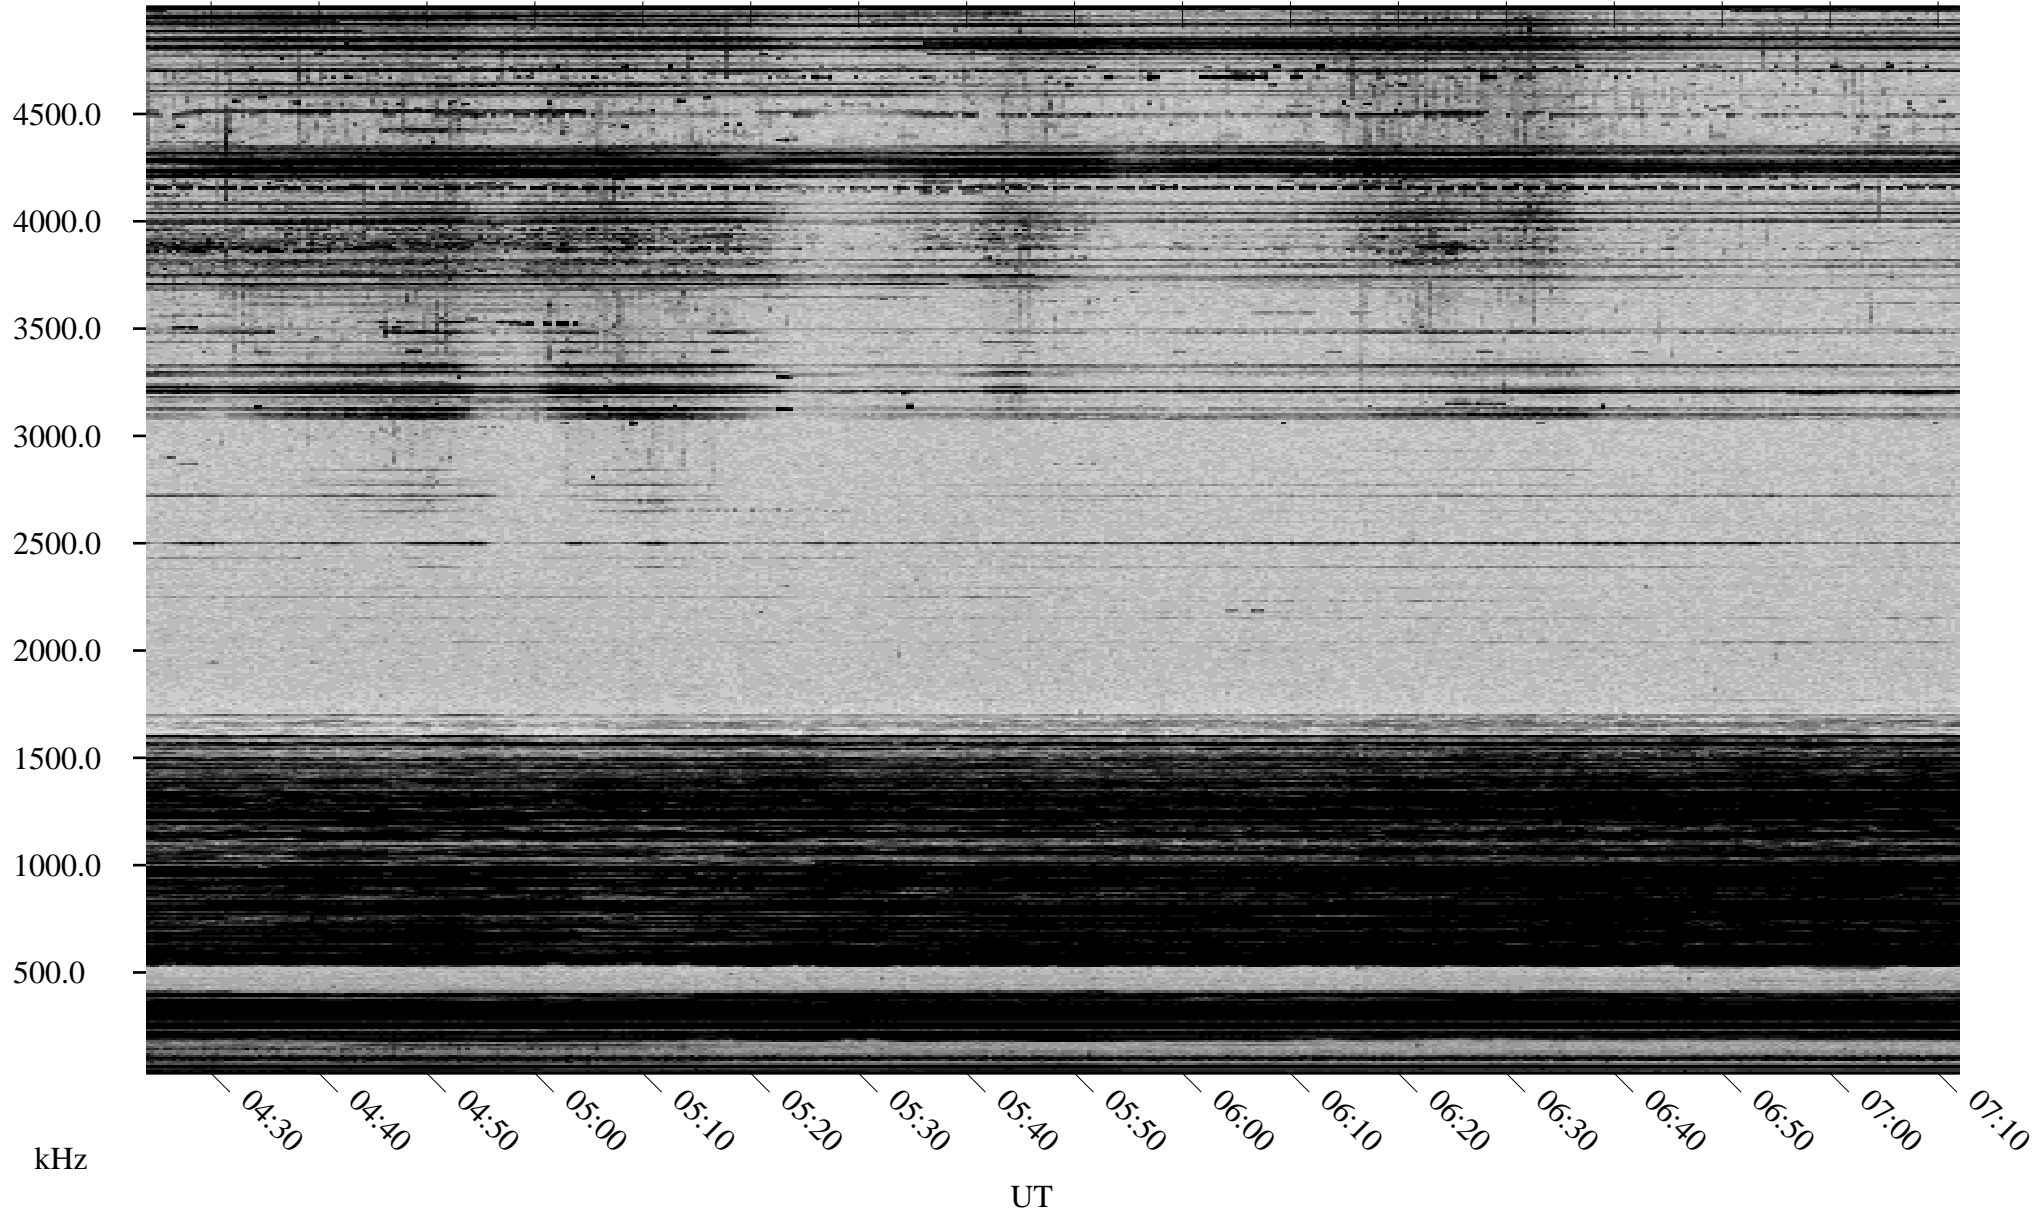

04/04/2000 Churchill, MTB

Linear Scale Black = 161 White = 15

ch000951.r00m max_12

Page 1

04/04/2000 Churchill, MTB

Linear Scale Black = 161 White = 15

ch000951.r00m max_12

Page 2

04/05/2000 Churchill, MTB

Linear Scale Black = 161 White = 15

ch000951.r00m max_12

Page 3

04/05/2000 Churchill, MTB

Linear Scale Black = 161 White = 15

ch000951.r00m max_12

Page 4

04/05/2000 Churchill, MTB

Linear Scale Black = 161 White = 15

ch000951.r00m max_12

Page 5

04/05/2000 Churchill, MTB

Linear Scale Black = 161 White = 15

ch000951.r00m max_12

Page 6

04/05/2000 Churchill, MTB

Linear Scale Black = 161 White = 15

ch000951.r00m max_12

Page 7