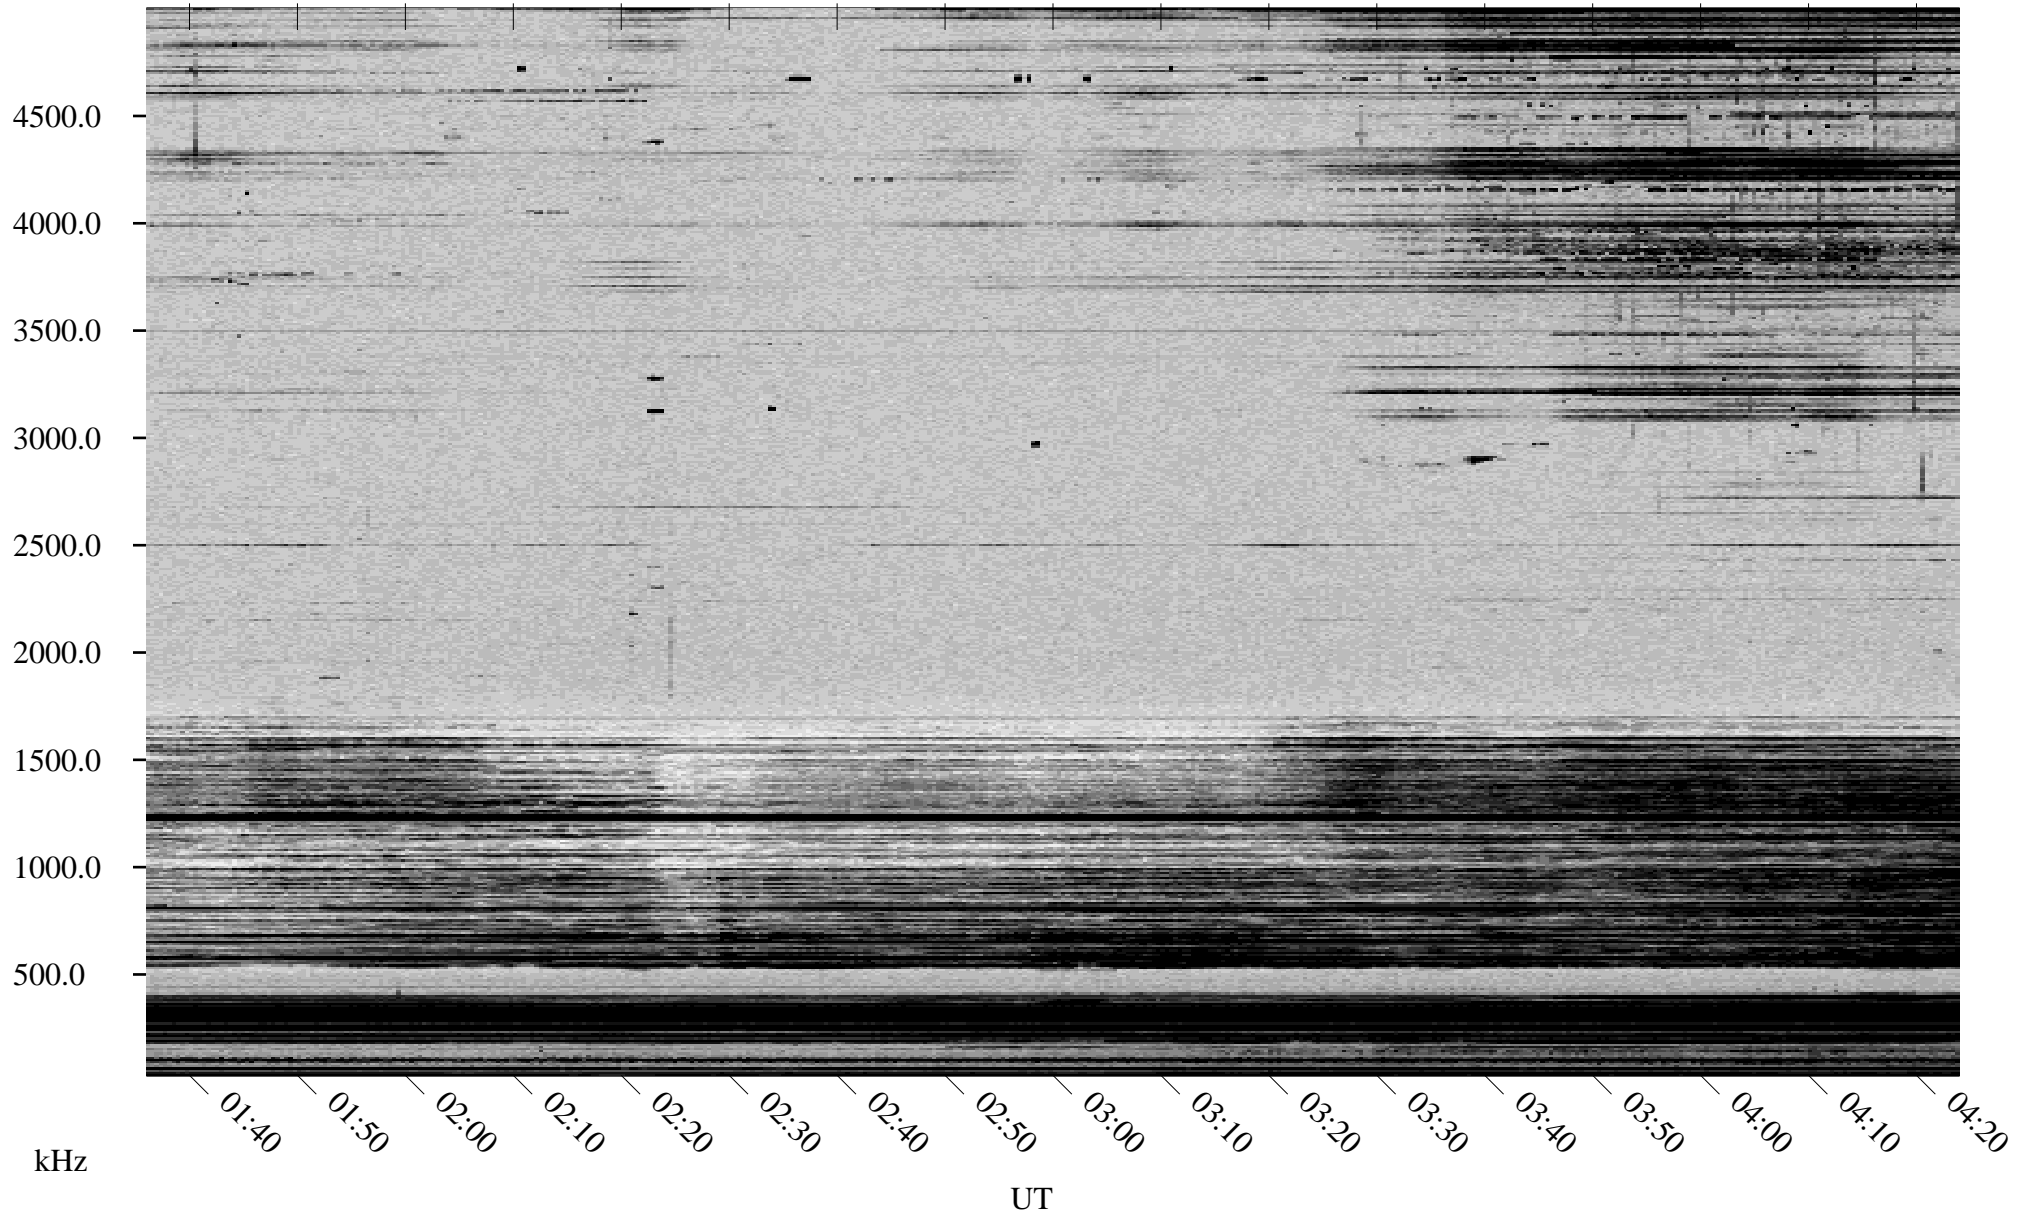

04/04/2000 Churchill, MTB

Linear Scale Black = 161 White = 15

ch000951.r00m max_12

Page 1

04/04/2000 Churchill, MTB

Linear Scale Black = 161 White = 15

ch000951.r00m max_12

Page 2

04/05/2000 Churchill, MTB

Linear Scale Black = 161 White = 15

ch000951.r00m max_12

Page 3

04/05/2000 Churchill, MTB

Linear Scale Black = 161 White = 15

ch000951.r00m max_12

Page 4

04/05/2000 Churchill, MTB

Linear Scale Black = 161 White = 15

ch000951.r00m max_12

Page 5

04/05/2000 Churchill, MTB

Linear Scale Black = 161 White = 15

ch000951.r00m max_12

Page 6

04/05/2000 Churchill, MTB

Linear Scale Black = 161 White = 15

ch000951.r00m max_12

Page 7