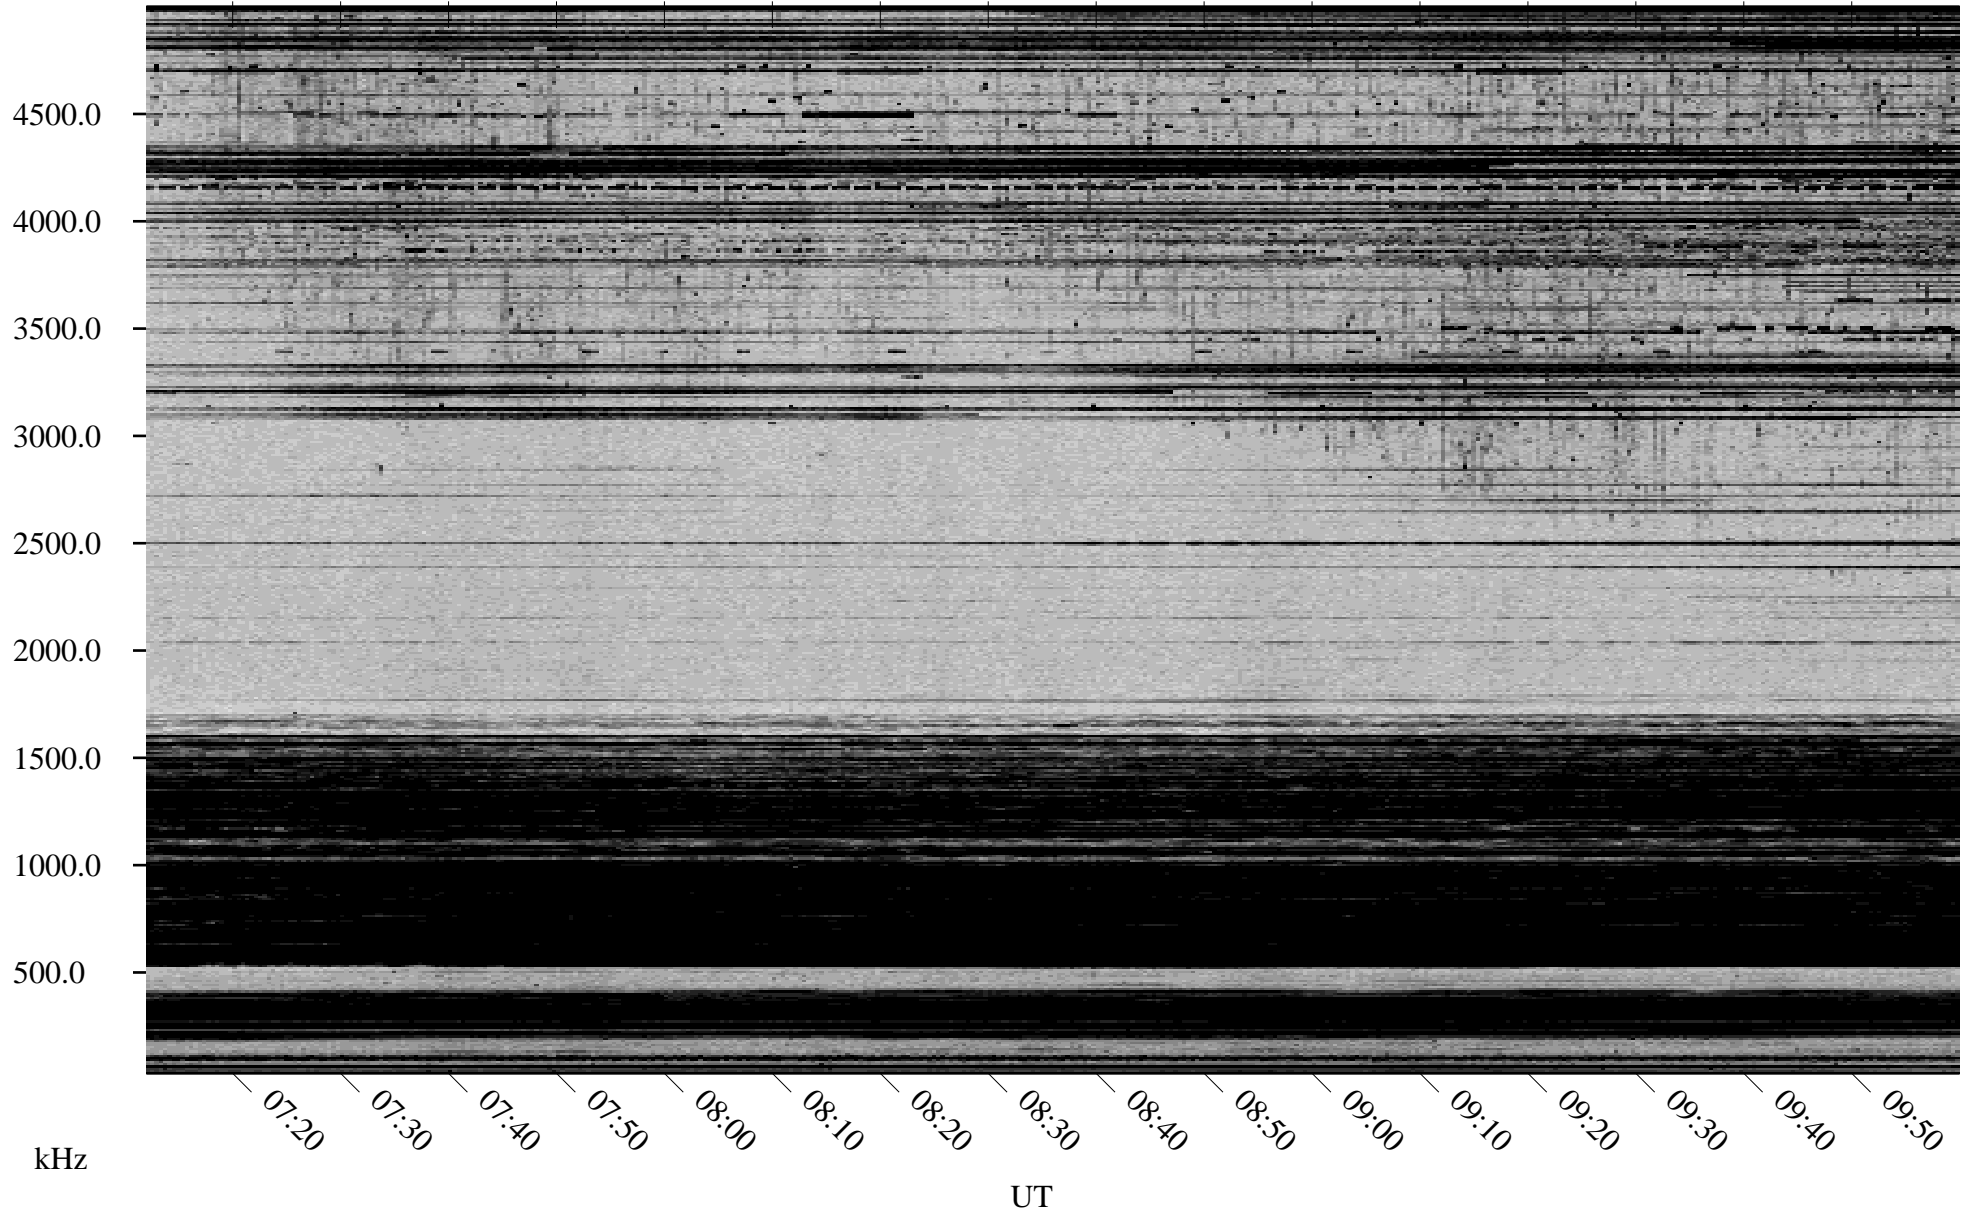

04/04/2000 Churchill, MTB

Linear Scale Black = 161 White = 15

ch000951.r00m max_12

Page 1

04/04/2000 Churchill, MTB

Linear Scale Black = 161 White = 15

ch000951.r00m max_12

Page 2

04/05/2000 Churchill, MTB

Linear Scale Black = 161 White = 15

ch000951.r00m max_12

Page 3

04/05/2000 Churchill, MTB

Linear Scale Black = 161 White = 15

ch000951.r00m max_12

Page 4

04/05/2000 Churchill, MTB

Linear Scale Black = 161 White = 15

ch000951.r00m max_12

Page 5

04/05/2000 Churchill, MTB

Linear Scale Black = 161 White = 15

ch000951.r00m max_12

Page 6

04/05/2000 Churchill, MTB

Linear Scale Black = 161 White = 15

ch000951.r00m max_12

Page 7