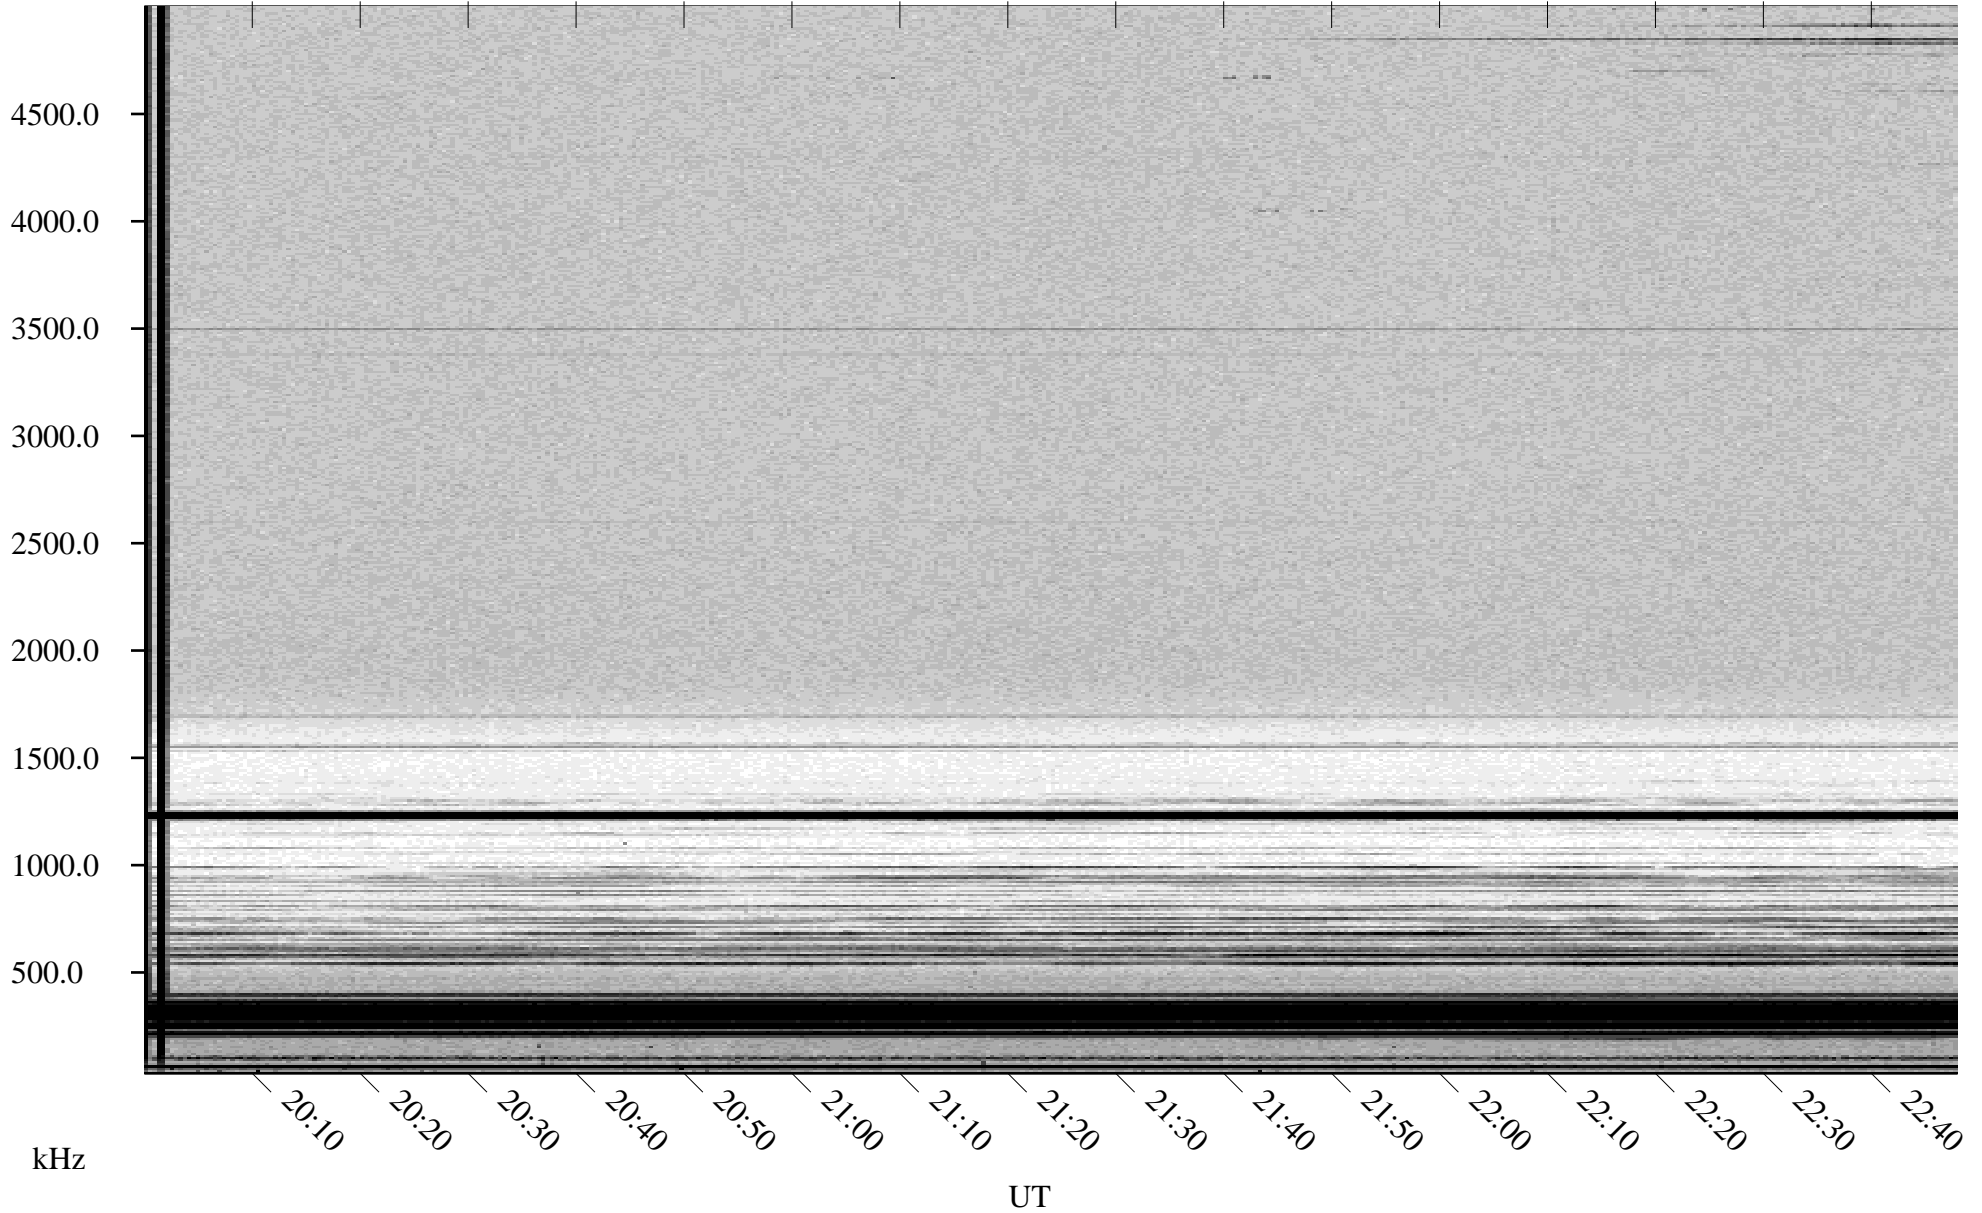

04/04/2000 Churchill, MTB

Linear Scale Black = 161 White = 15

ch000951.r00m max_12

Page 1

04/04/2000 Churchill, MTB

Linear Scale Black = 161 White = 15

ch000951.r00m max_12

Page 2

04/05/2000 Churchill, MTB

Linear Scale Black = 161 White = 15

ch000951.r00m max_12

Page 3

04/05/2000 Churchill, MTB

Linear Scale Black = 161 White = 15

ch000951.r00m max_12

Page 4

04/05/2000 Churchill, MTB

Linear Scale Black = 161 White = 15

ch000951.r00m max_12

Page 5

04/05/2000 Churchill, MTB

Linear Scale Black = 161 White = 15

ch000951.r00m max_12

Page 6

04/05/2000 Churchill, MTB

Linear Scale Black = 161 White = 15

ch000951.r00m max_12

Page 7