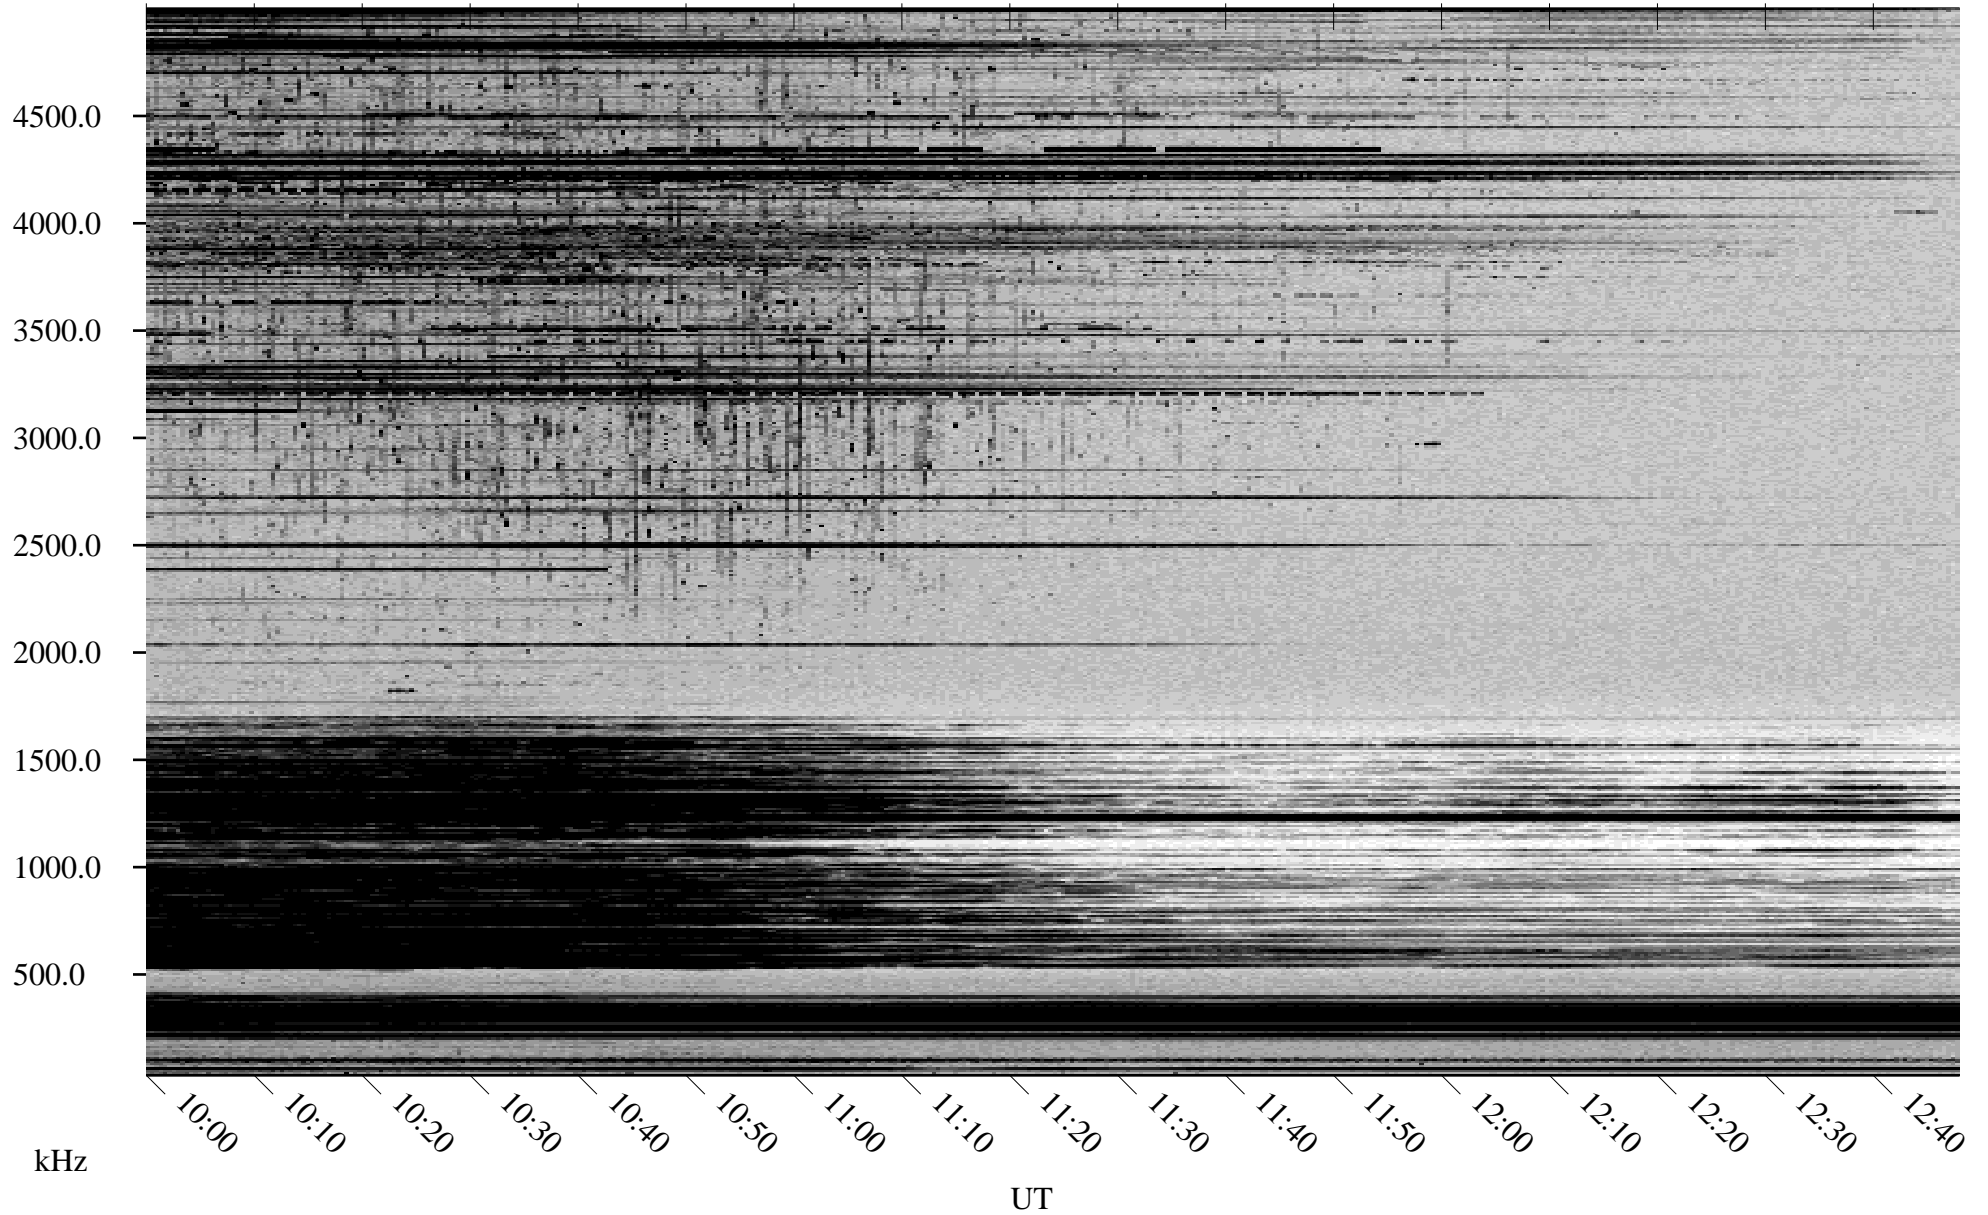

04/04/2000 Churchill, MTB

Linear Scale Black = 161 White = 15

ch000951.r00m max_12

Page 1

04/04/2000 Churchill, MTB

Linear Scale Black = 161 White = 15

ch000951.r00m max_12

Page 2

04/05/2000 Churchill, MTB

Linear Scale Black = 161 White = 15

ch000951.r00m max_12

Page 3

04/05/2000 Churchill, MTB

Linear Scale Black = 161 White = 15

ch000951.r00m max_12

Page 4

04/05/2000 Churchill, MTB

Linear Scale Black = 161 White = 15

ch000951.r00m max_12

Page 5

04/05/2000 Churchill, MTB

Linear Scale Black = 161 White = 15

ch000951.r00m max_12

Page 6

04/05/2000 Churchill, MTB

Linear Scale Black = 161 White = 15

ch000951.r00m max_12

Page 7