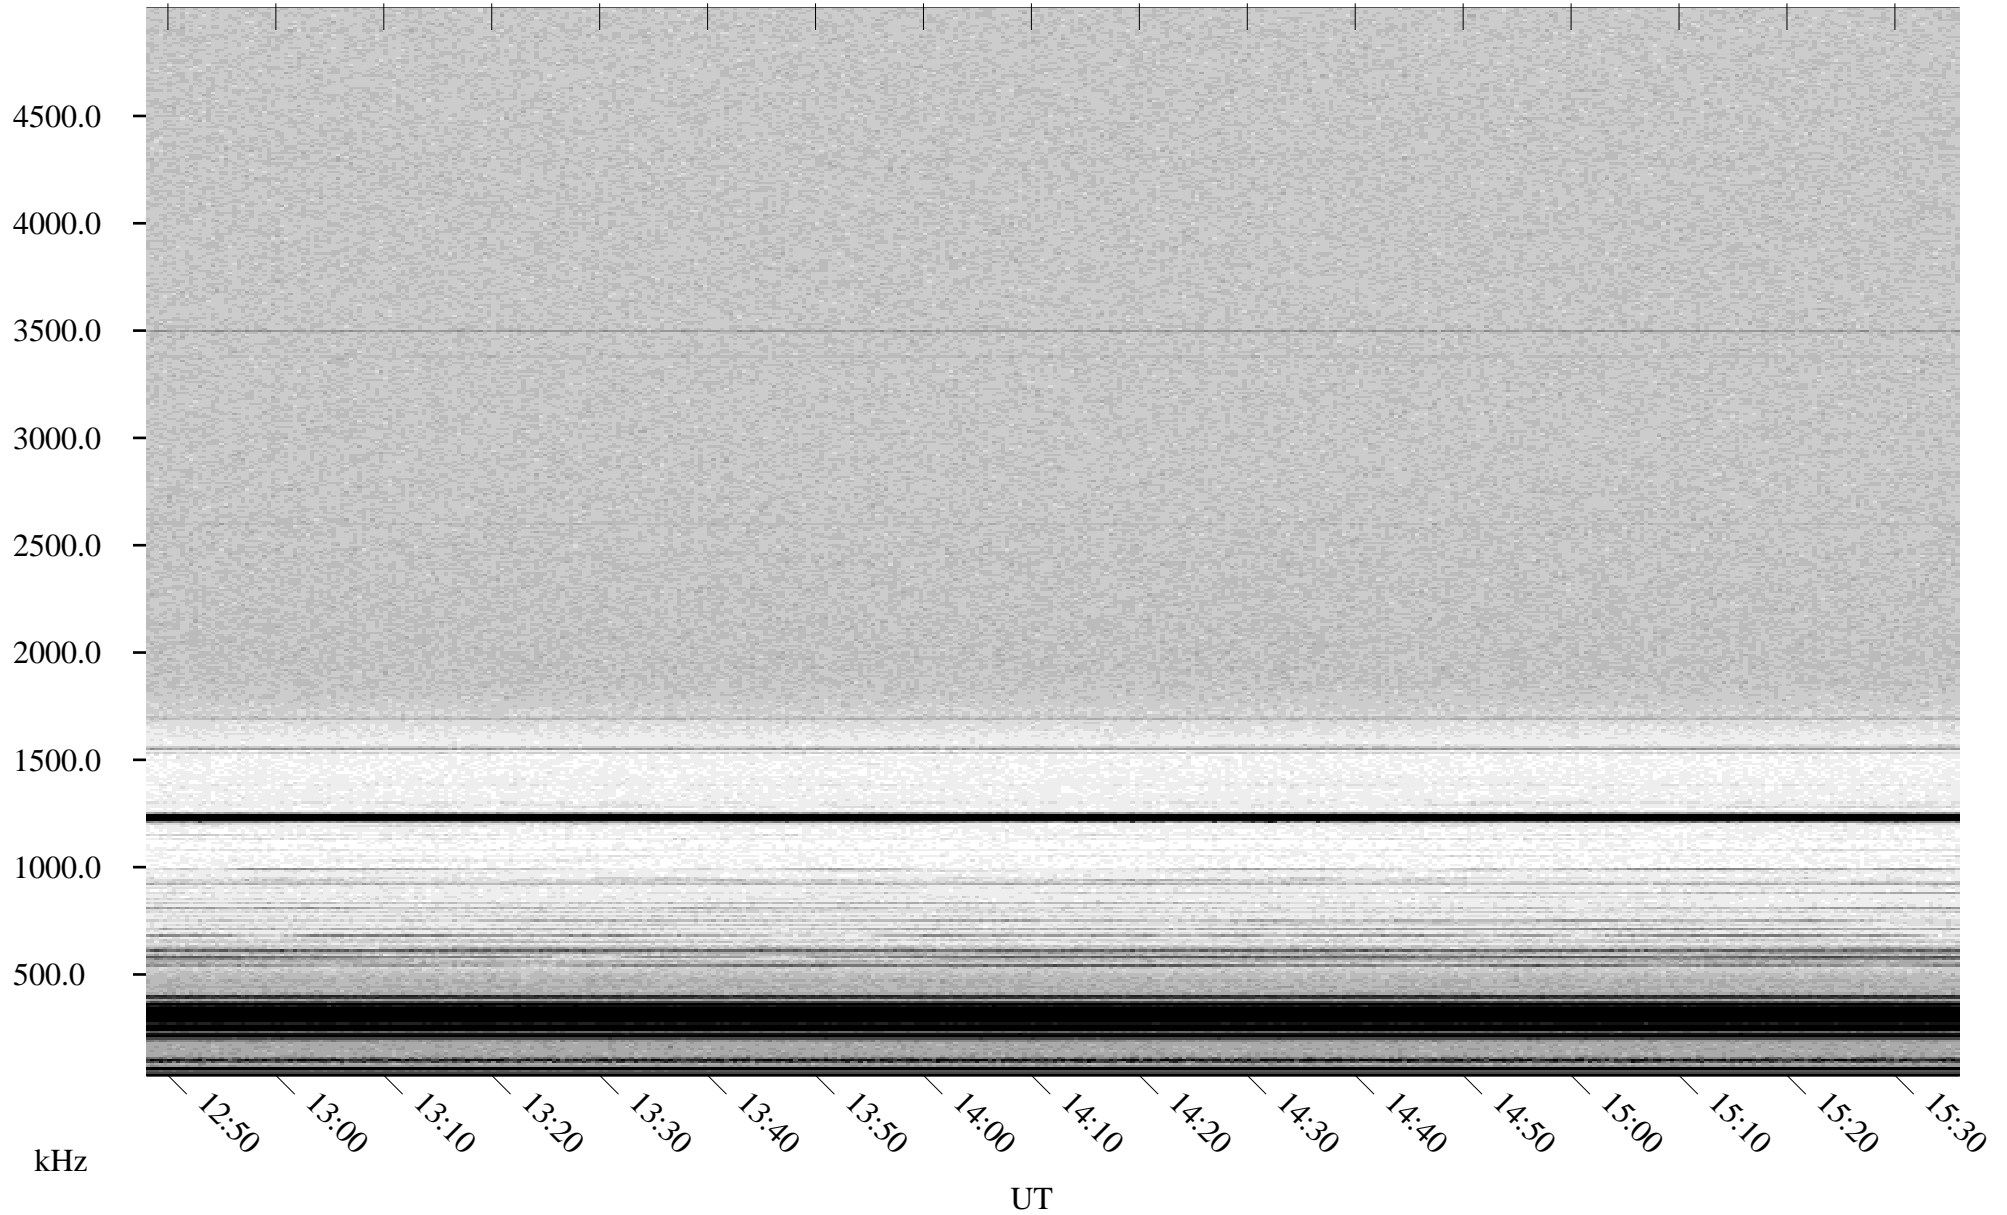

04/06/2000 Churchill, MTB

Linear Scale Black = 161 White = 15

ch00097l.r00m max_12

Page 1

04/06/2000 Churchill, MTB

Linear Scale Black = 161 White = 15

ch00097l.r00m max_12

Page 2

04/07/2000 Churchill, MTB

Linear Scale Black = 161 White = 15

ch000971.r00m max_12

Page 3

04/07/2000 Churchill, MTB

Linear Scale Black = 161 White = 15

ch000971.r00m max_12

Page 4

04/07/2000 Churchill, MTB

Linear Scale Black = 161 White = 15

ch00097l.r00m max_12

Page 5

04/07/2000 Churchill, MTB

Linear Scale Black = 161 White = 15

ch000971.r00m max_12

Page 6

04/07/2000 Churchill, MTB

Linear Scale Black = 161 White = 15

ch000971.r00m max_12

Page 7

04/07/2000 Churchill, MTB

Linear Scale Black = 161 White = 15

ch000971.r00m max_12