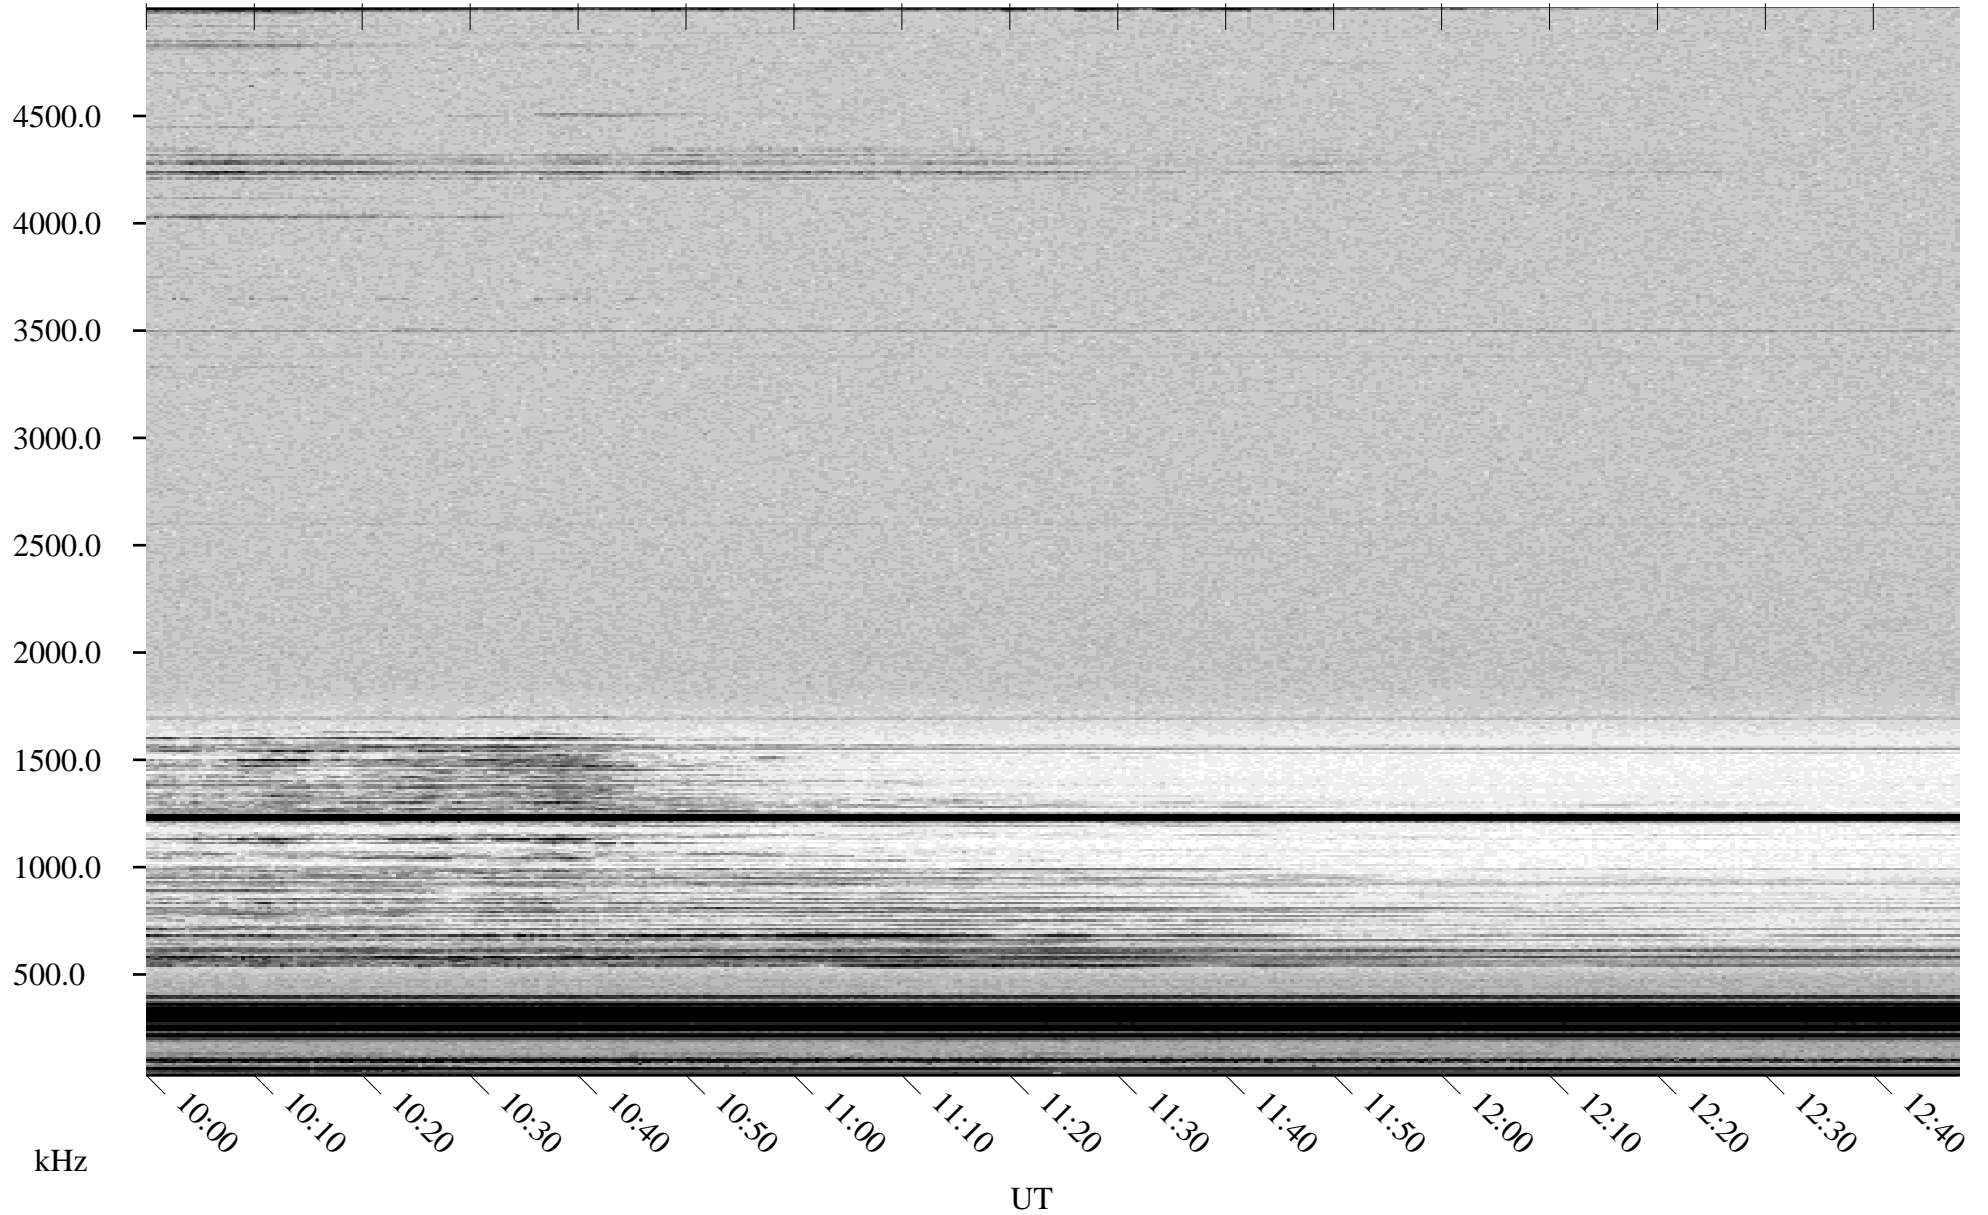

04/06/2000 Churchill, MTB

Linear Scale Black = 161 White = 15

ch00097l.r00m max_12

Page 1

04/06/2000 Churchill, MTB

Linear Scale Black = 161 White = 15

ch00097l.r00m max_12

Page 2

04/07/2000 Churchill, MTB

Linear Scale Black = 161 White = 15

ch000971.r00m max_12

Page 3

04/07/2000 Churchill, MTB

Linear Scale Black = 161 White = 15

ch000971.r00m max_12

Page 4

04/07/2000 Churchill, MTB

Linear Scale Black = 161 White = 15

ch00097l.r00m max_12

Page 5

04/07/2000 Churchill, MTB

Linear Scale Black = 161 White = 15

ch000971.r00m max_12

Page 6

04/07/2000 Churchill, MTB

Linear Scale Black = 161 White = 15

ch000971.r00m max_12

Page 7

04/07/2000 Churchill, MTB

Linear Scale Black = 161 White = 15

ch000971.r00m max_12