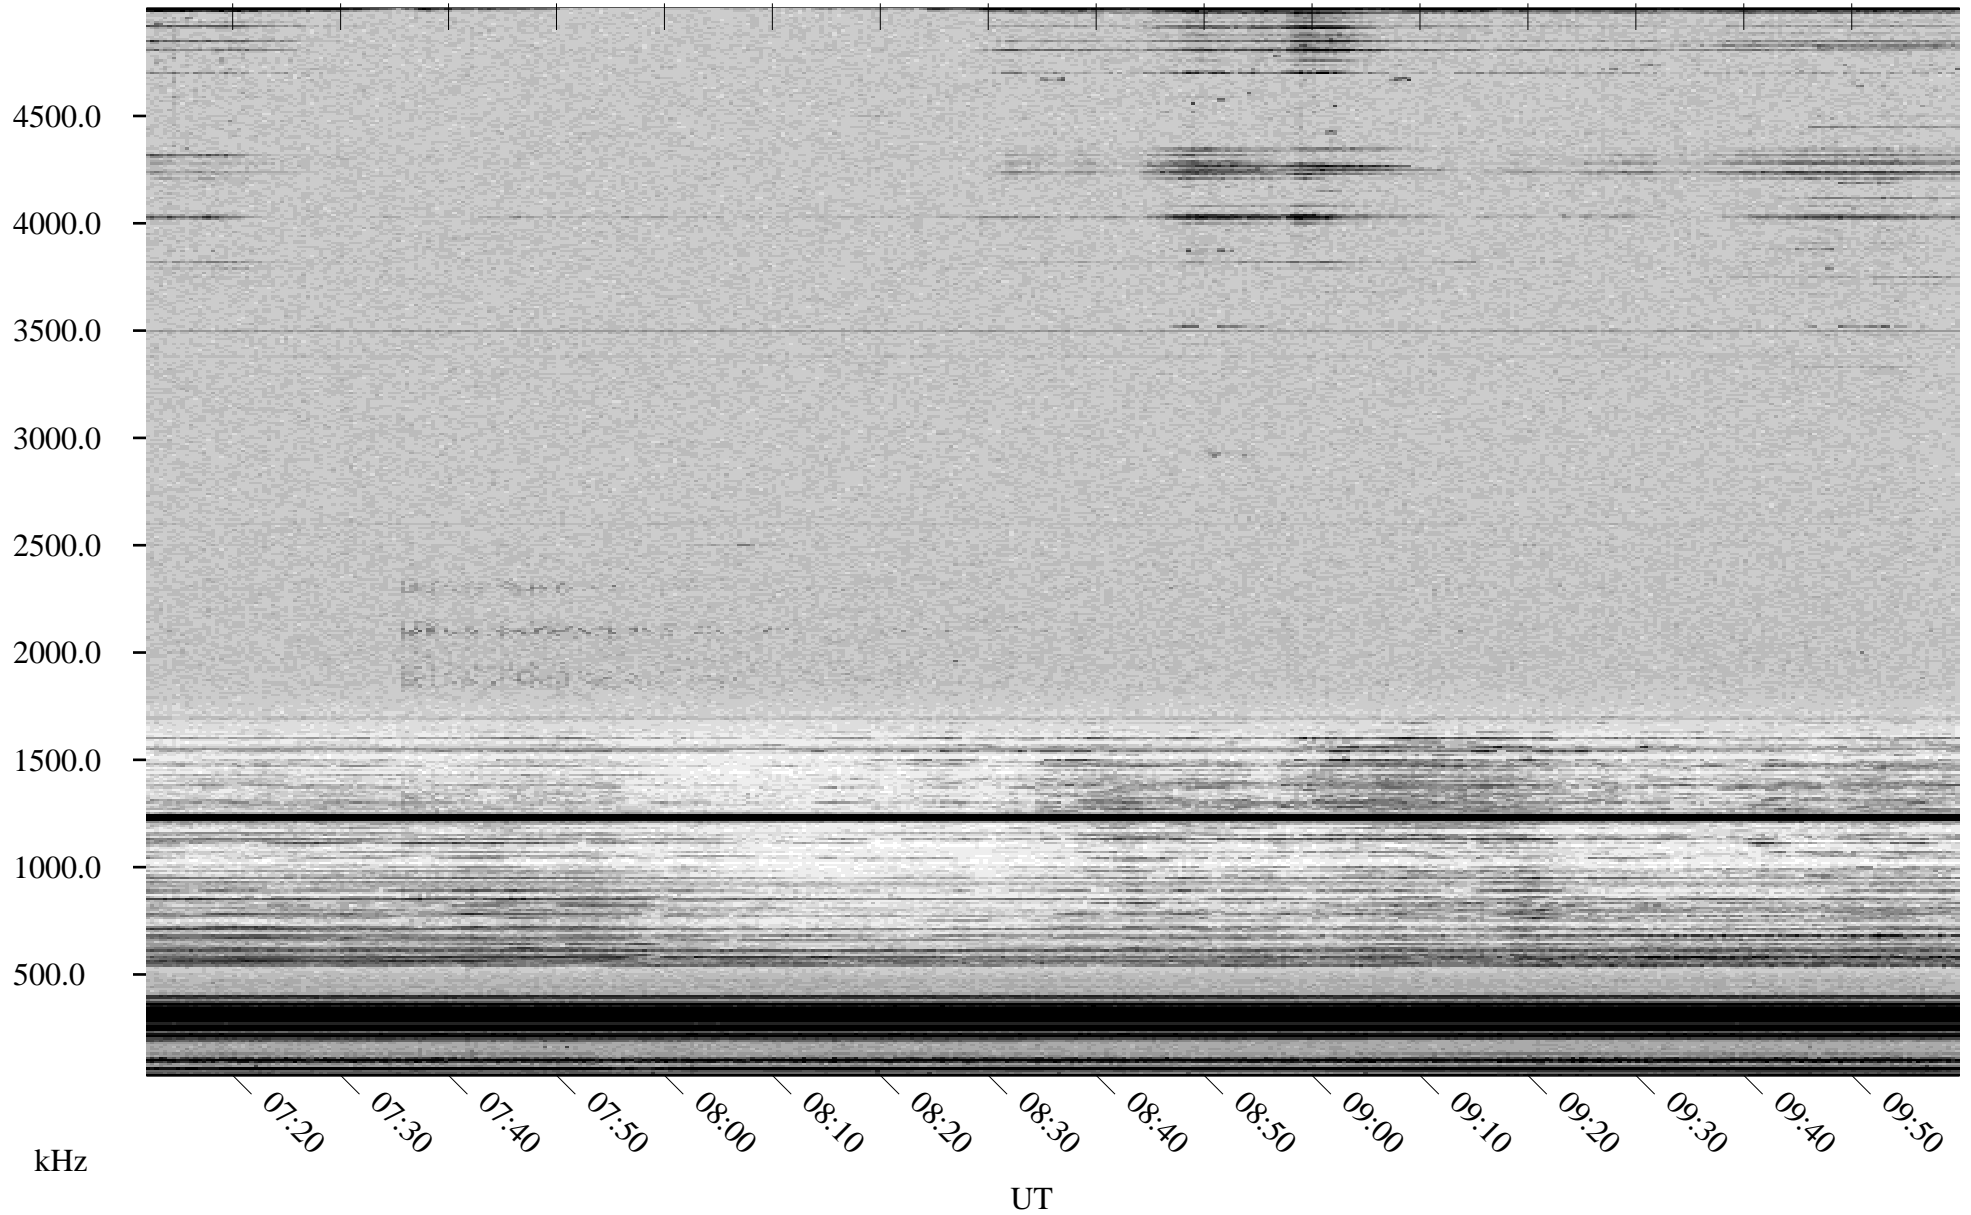

04/06/2000 Churchill, MTB

Linear Scale Black = 161 White = 15

ch00097l.r00m max_12

Page 1

04/06/2000 Churchill, MTB

Linear Scale Black = 161 White = 15

ch00097l.r00m max_12

Page 2

04/07/2000 Churchill, MTB

Linear Scale Black = 161 White = 15

ch000971.r00m max_12

Page 3

04/07/2000 Churchill, MTB

Linear Scale Black = 161 White = 15

ch000971.r00m max_12

Page 4

04/07/2000 Churchill, MTB

Linear Scale Black = 161 White = 15

ch00097l.r00m max_12

Page 5

04/07/2000 Churchill, MTB

Linear Scale Black = 161 White = 15

ch000971.r00m max_12

Page 6

04/07/2000 Churchill, MTB

Linear Scale Black = 161 White = 15

ch000971.r00m max_12

Page 7

04/07/2000 Churchill, MTB

Linear Scale Black = 161 White = 15

ch000971.r00m max_12