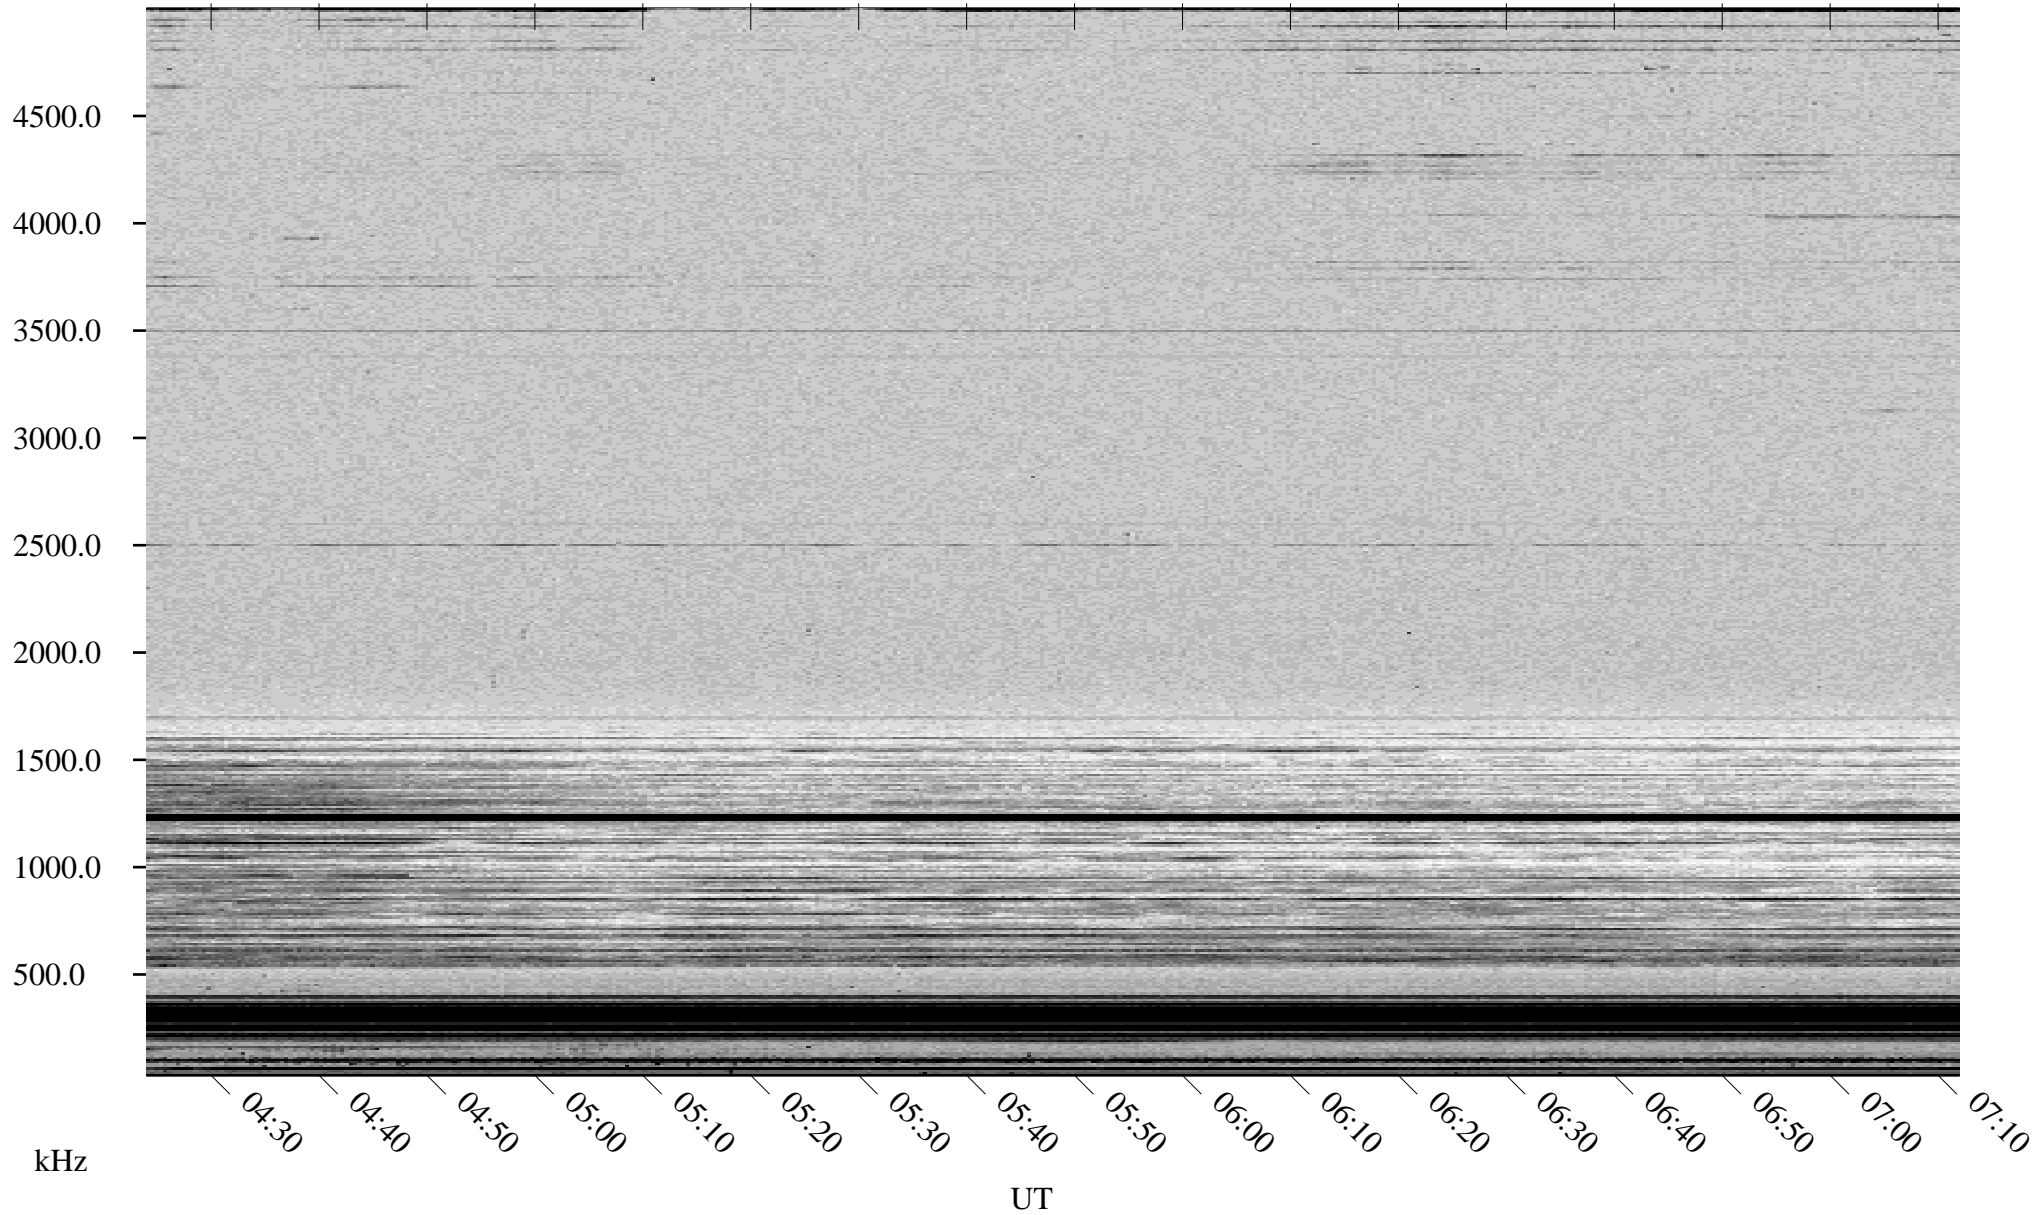

04/06/2000 Churchill, MTB

Linear Scale Black = 161 White = 15

ch00097l.r00m max_12

Page 1

04/06/2000 Churchill, MTB

Linear Scale Black = 161 White = 15

ch00097l.r00m max_12

Page 2

04/07/2000 Churchill, MTB

Linear Scale Black = 161 White = 15

ch000971.r00m max_12

Page 3

04/07/2000 Churchill, MTB

Linear Scale Black = 161 White = 15

ch000971.r00m max_12

Page 4

04/07/2000 Churchill, MTB

Linear Scale Black = 161 White = 15

ch00097l.r00m max_12

Page 5

04/07/2000 Churchill, MTB

Linear Scale Black = 161 White = 15

ch000971.r00m max_12

Page 6

04/07/2000 Churchill, MTB

Linear Scale Black = 161 White = 15

ch000971.r00m max_12

Page 7

04/07/2000 Churchill, MTB

Linear Scale Black = 161 White = 15

ch000971.r00m max_12