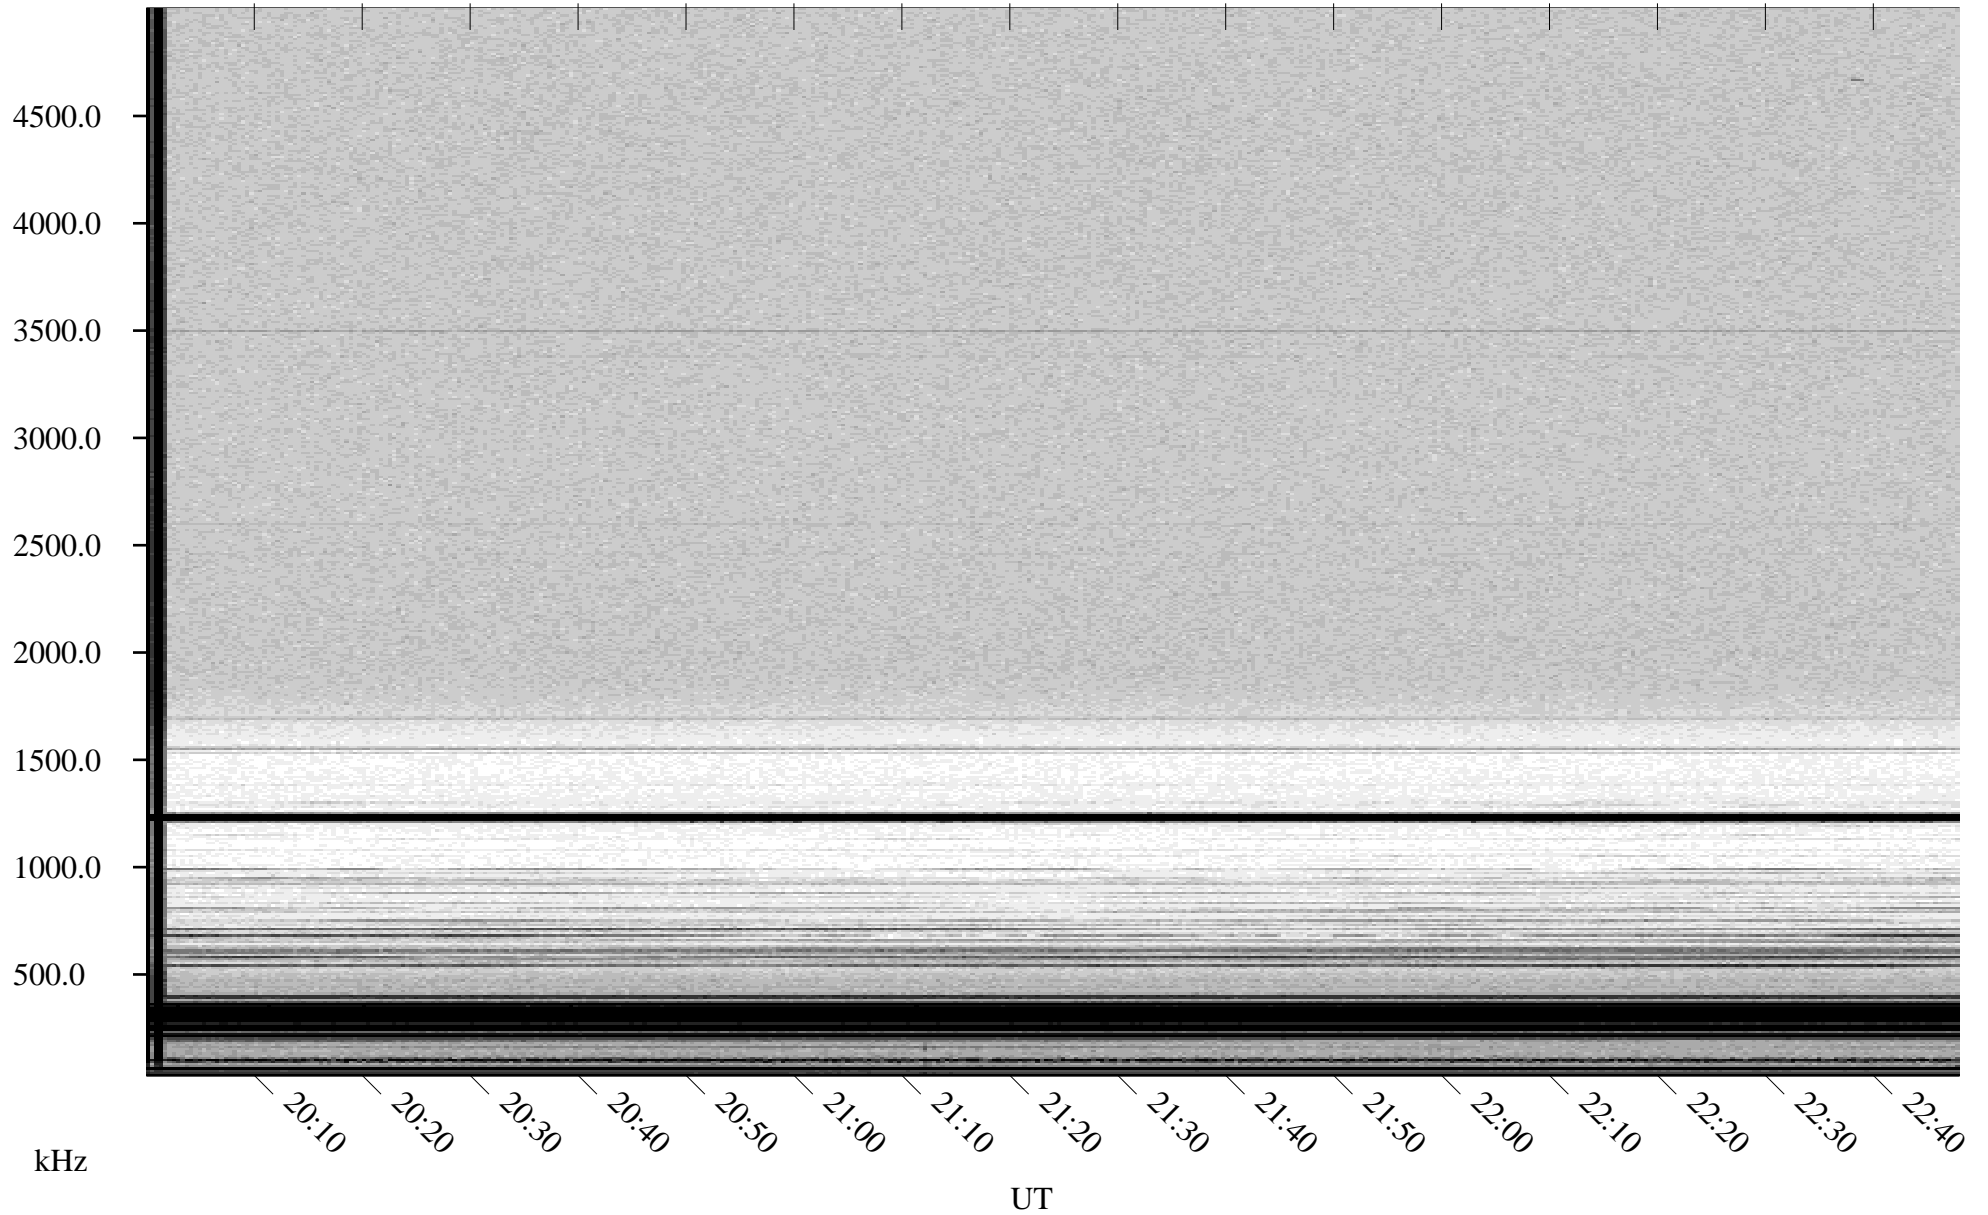

04/06/2000 Churchill, MTB

Linear Scale Black = 161 White = 15

ch00097l.r00m max_12

Page 1

04/06/2000 Churchill, MTB

Linear Scale Black = 161 White = 15

ch00097l.r00m max_12

Page 2

04/07/2000 Churchill, MTB

Linear Scale Black = 161 White = 15

ch000971.r00m max_12

Page 3

04/07/2000 Churchill, MTB

Linear Scale Black = 161 White = 15

ch000971.r00m max_12

Page 4

04/07/2000 Churchill, MTB

Linear Scale Black = 161 White = 15

ch00097l.r00m max_12

Page 5

04/07/2000 Churchill, MTB

Linear Scale Black = 161 White = 15

ch000971.r00m max_12

Page 6

04/07/2000 Churchill, MTB

Linear Scale Black = 161 White = 15

ch000971.r00m max_12

Page 7

04/07/2000 Churchill, MTB

Linear Scale Black = 161 White = 15

ch000971.r00m max_12