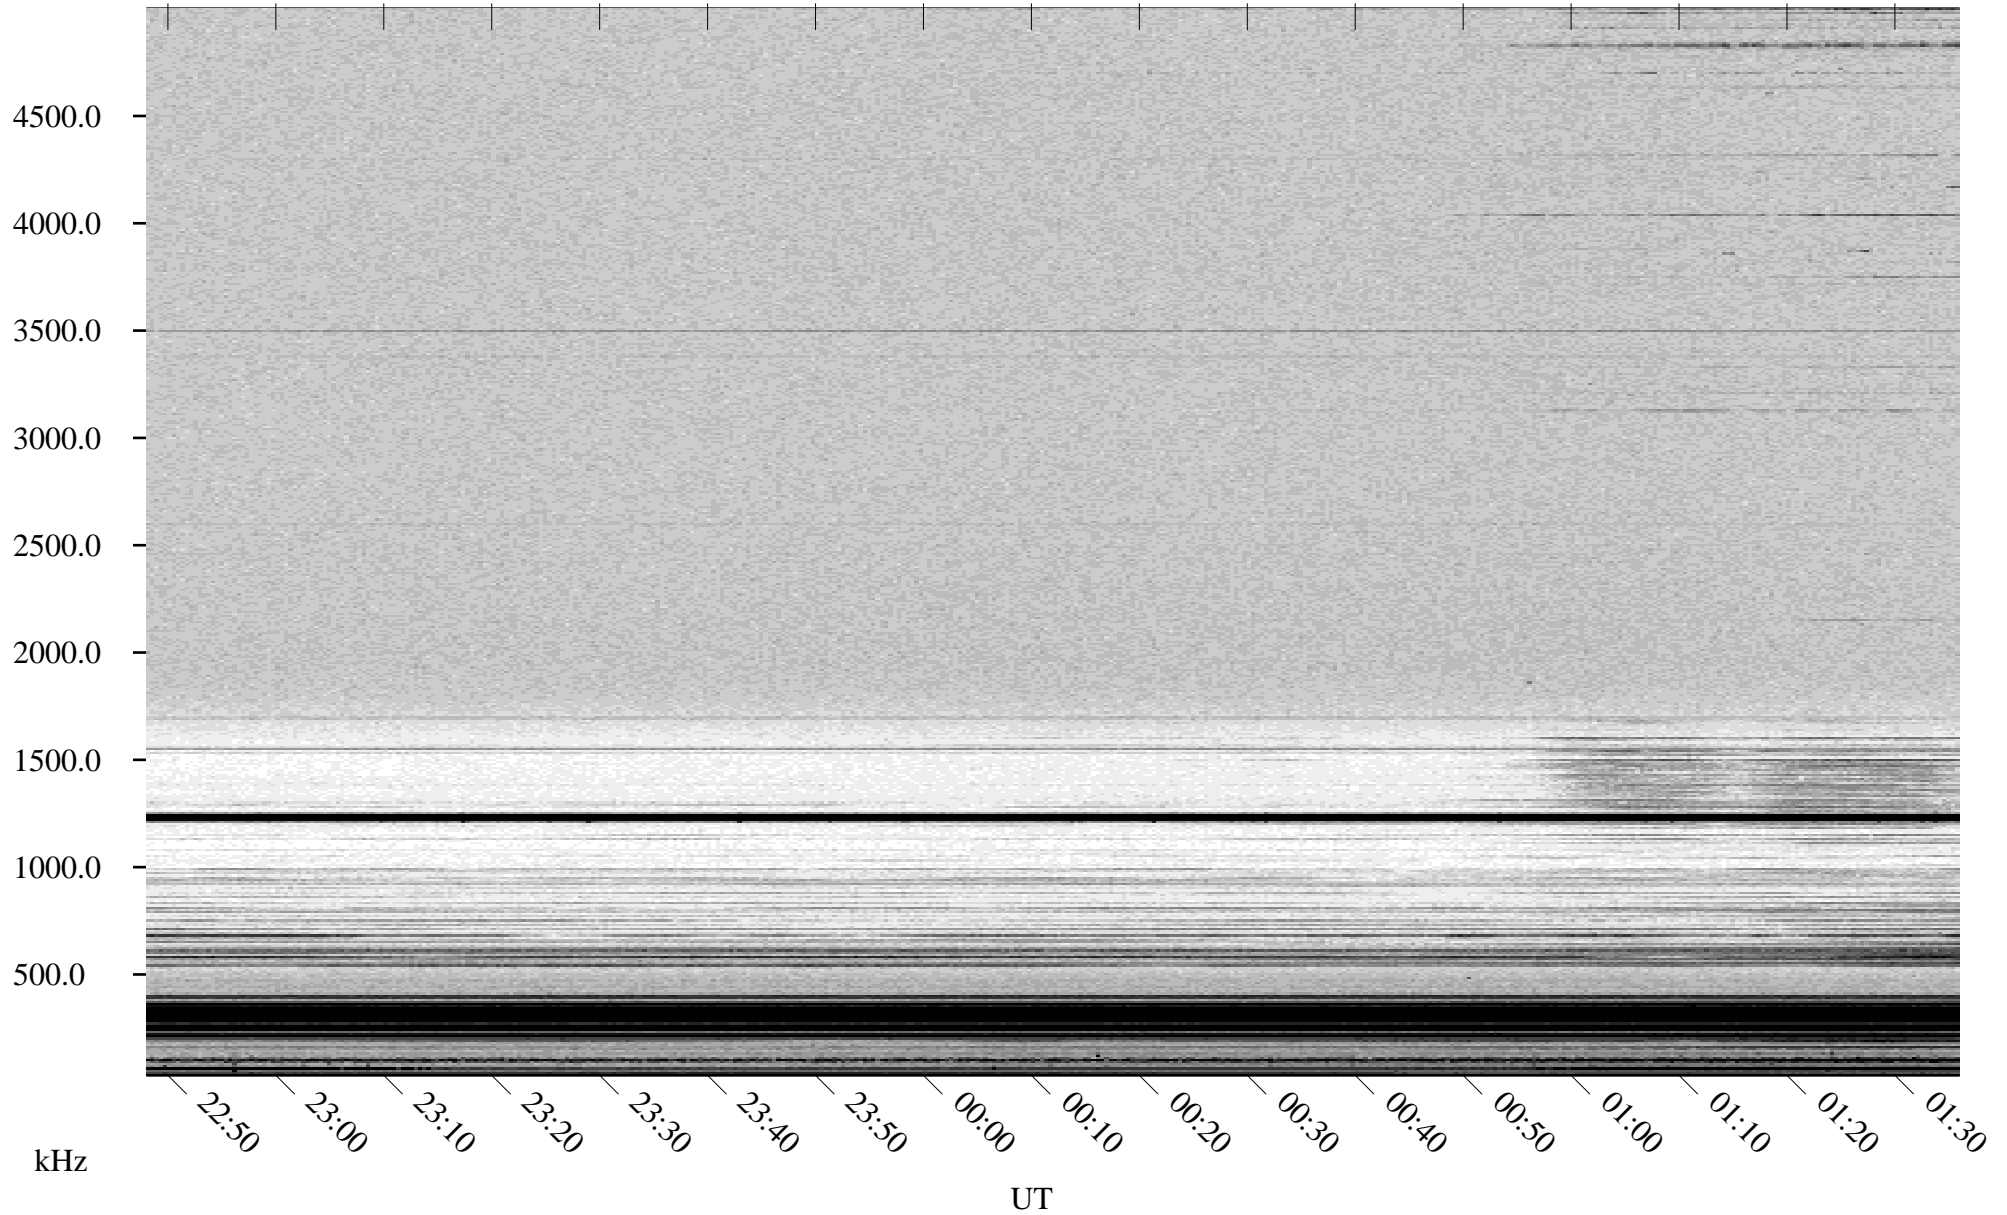

04/06/2000 Churchill, MTB

Linear Scale Black = 161 White = 15

ch00097l.r00m max_12

Page 1

04/06/2000 Churchill, MTB

Linear Scale Black = 161 White = 15

ch00097l.r00m max_12

Page 2

04/07/2000 Churchill, MTB

Linear Scale Black = 161 White = 15

ch000971.r00m max_12

Page 3

04/07/2000 Churchill, MTB

Linear Scale Black = 161 White = 15

ch000971.r00m max_12

Page 4

04/07/2000 Churchill, MTB

Linear Scale Black = 161 White = 15

ch00097l.r00m max_12

Page 5

04/07/2000 Churchill, MTB

Linear Scale Black = 161 White = 15

ch000971.r00m max_12

Page 6

04/07/2000 Churchill, MTB

Linear Scale Black = 161 White = 15

ch000971.r00m max_12

Page 7

04/07/2000 Churchill, MTB

Linear Scale Black = 161 White = 15

ch000971.r00m max_12