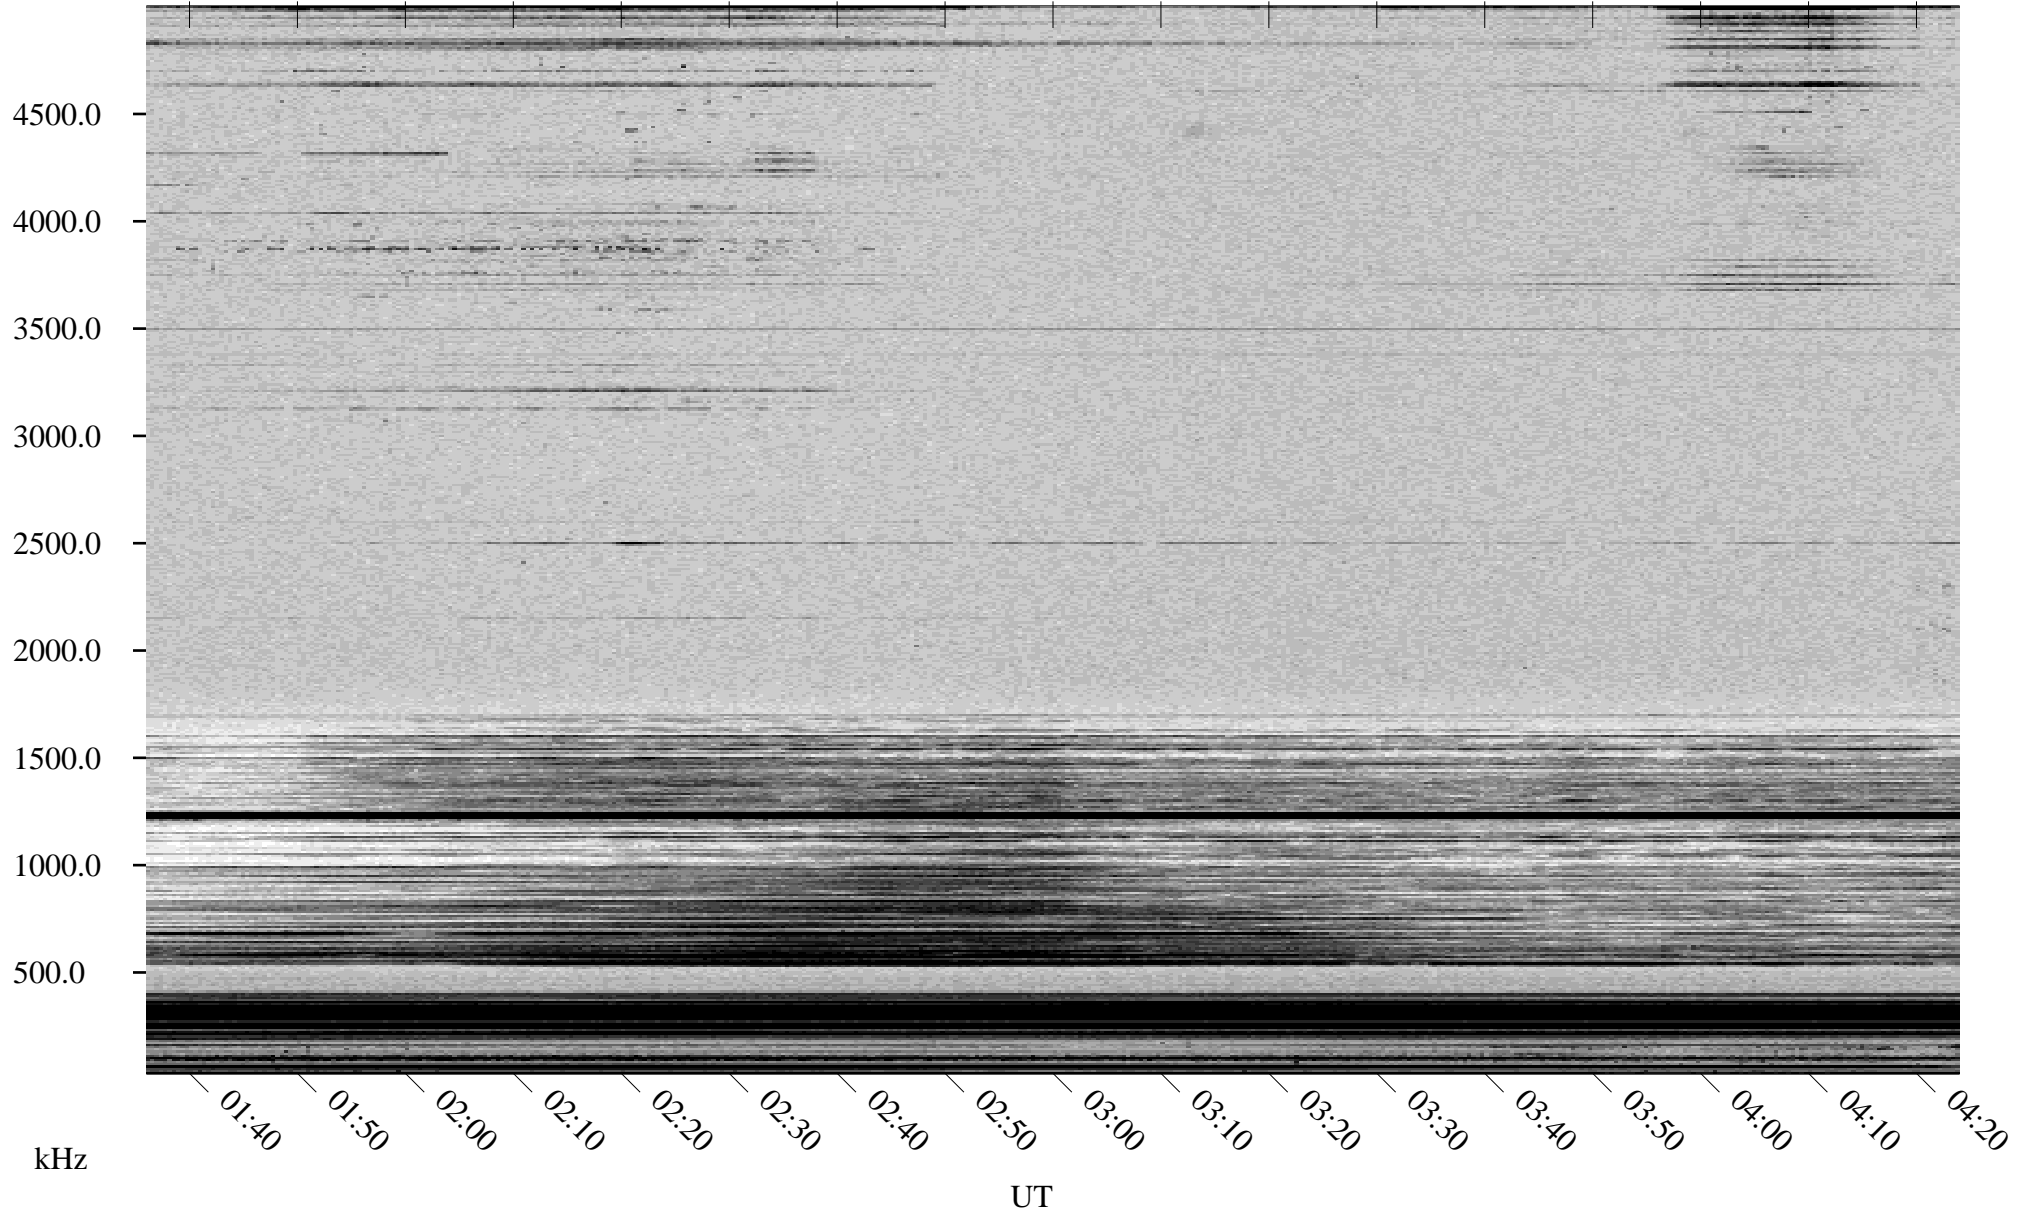

04/06/2000 Churchill, MTB

Linear Scale Black = 161 White = 15

ch00097l.r00m max_12

Page 1

04/06/2000 Churchill, MTB

Linear Scale Black = 161 White = 15

ch00097l.r00m max_12

Page 2

04/07/2000 Churchill, MTB

Linear Scale Black = 161 White = 15

ch000971.r00m max_12

Page 3

04/07/2000 Churchill, MTB

Linear Scale Black = 161 White = 15

ch000971.r00m max_12

Page 4

04/07/2000 Churchill, MTB

Linear Scale Black = 161 White = 15

ch00097l.r00m max_12

Page 5

04/07/2000 Churchill, MTB

Linear Scale Black = 161 White = 15

ch000971.r00m max_12

Page 6

04/07/2000 Churchill, MTB

Linear Scale Black = 161 White = 15

ch000971.r00m max_12

Page 7

04/07/2000 Churchill, MTB

Linear Scale Black = 161 White = 15

ch000971.r00m max_12