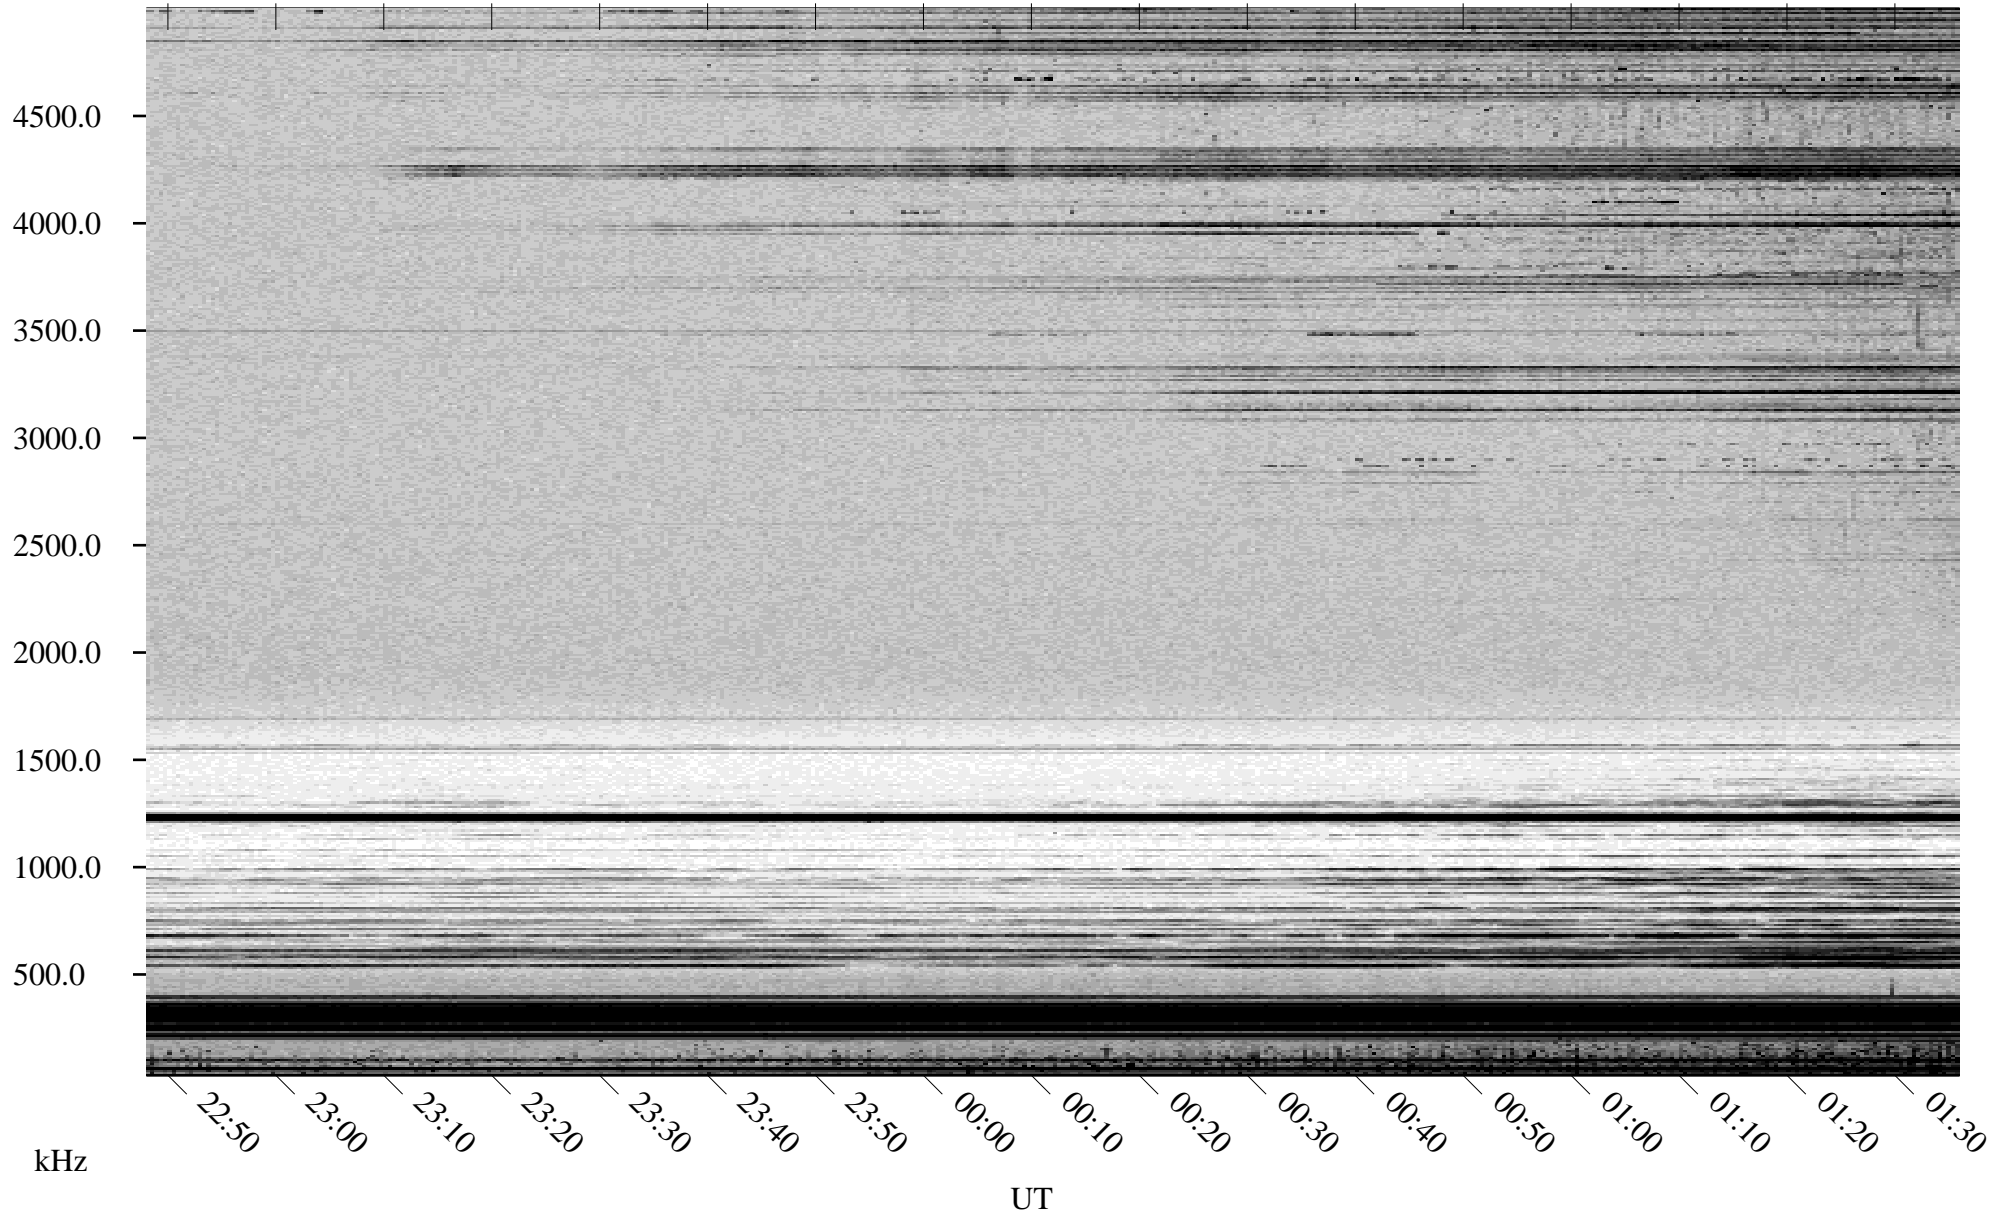

04/08/2000 Churchill, MTB

Linear Scale Black = 161 White = 15

ch000991.r00m max_12

Page 1

04/08/2000 Churchill, MTB

Linear Scale Black = 161 White = 15

ch00099l.r00m max_12

Page 2

04/09/2000 Churchill, MTB

Linear Scale Black = 161 White = 15

ch000991.r00m max_12

Page 3

04/09/2000 Churchill, MTB

Linear Scale Black = 161 White = 15

ch000991.r00m max_12

Page 4

04/09/2000 Churchill, MTB

Linear Scale Black = 161 White = 15

ch00099l.r00m max_12

Page 5

04/09/2000 Churchill, MTB

Linear Scale Black = 161 White = 15

ch000991.r00m max_12

Page 6

04/09/2000 Churchill, MTB

Linear Scale Black = 161 White = 15

ch000991.r00m max_12

Page 7

04/09/2000 Churchill, MTB

Linear Scale Black = 161 White = 15

ch000991.r00m max_12