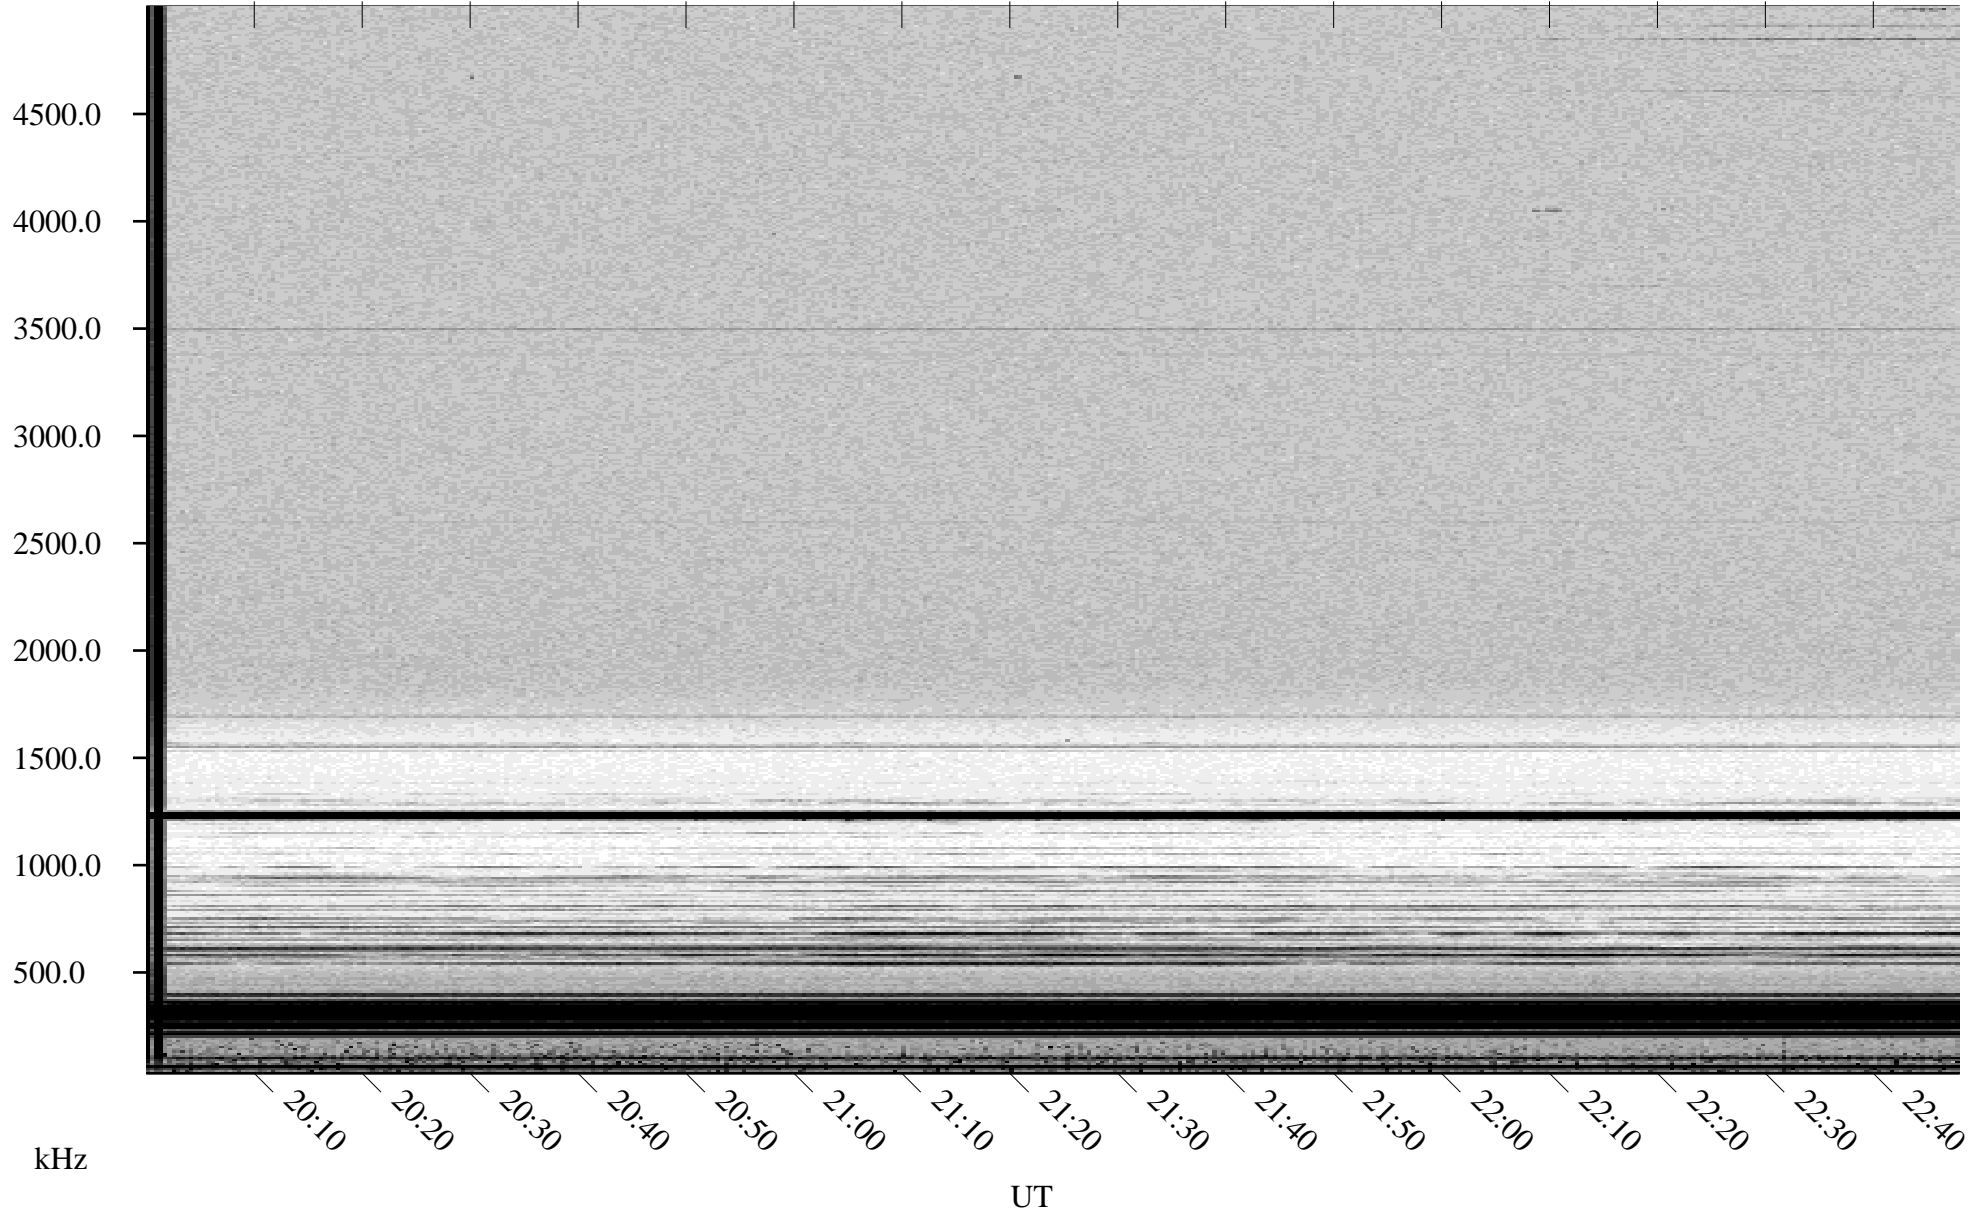

04/08/2000 Churchill, MTB

Linear Scale Black = 161 White = 15

ch000991.r00m max_12

Page 1

04/08/2000 Churchill, MTB

Linear Scale Black = 161 White = 15

ch00099l.r00m max_12

Page 2

04/09/2000 Churchill, MTB

Linear Scale Black = 161 White = 15

ch000991.r00m max_12

Page 3

04/09/2000 Churchill, MTB

Linear Scale Black = 161 White = 15

ch000991.r00m max_12

Page 4

04/09/2000 Churchill, MTB

Linear Scale Black = 161 White = 15

ch00099l.r00m max_12

Page 5

04/09/2000 Churchill, MTB

Linear Scale Black = 161 White = 15

ch000991.r00m max_12

Page 6

04/09/2000 Churchill, MTB

Linear Scale Black = 161 White = 15

ch000991.r00m max_12

Page 7

04/09/2000 Churchill, MTB

Linear Scale Black = 161 White = 15

ch000991.r00m max_12