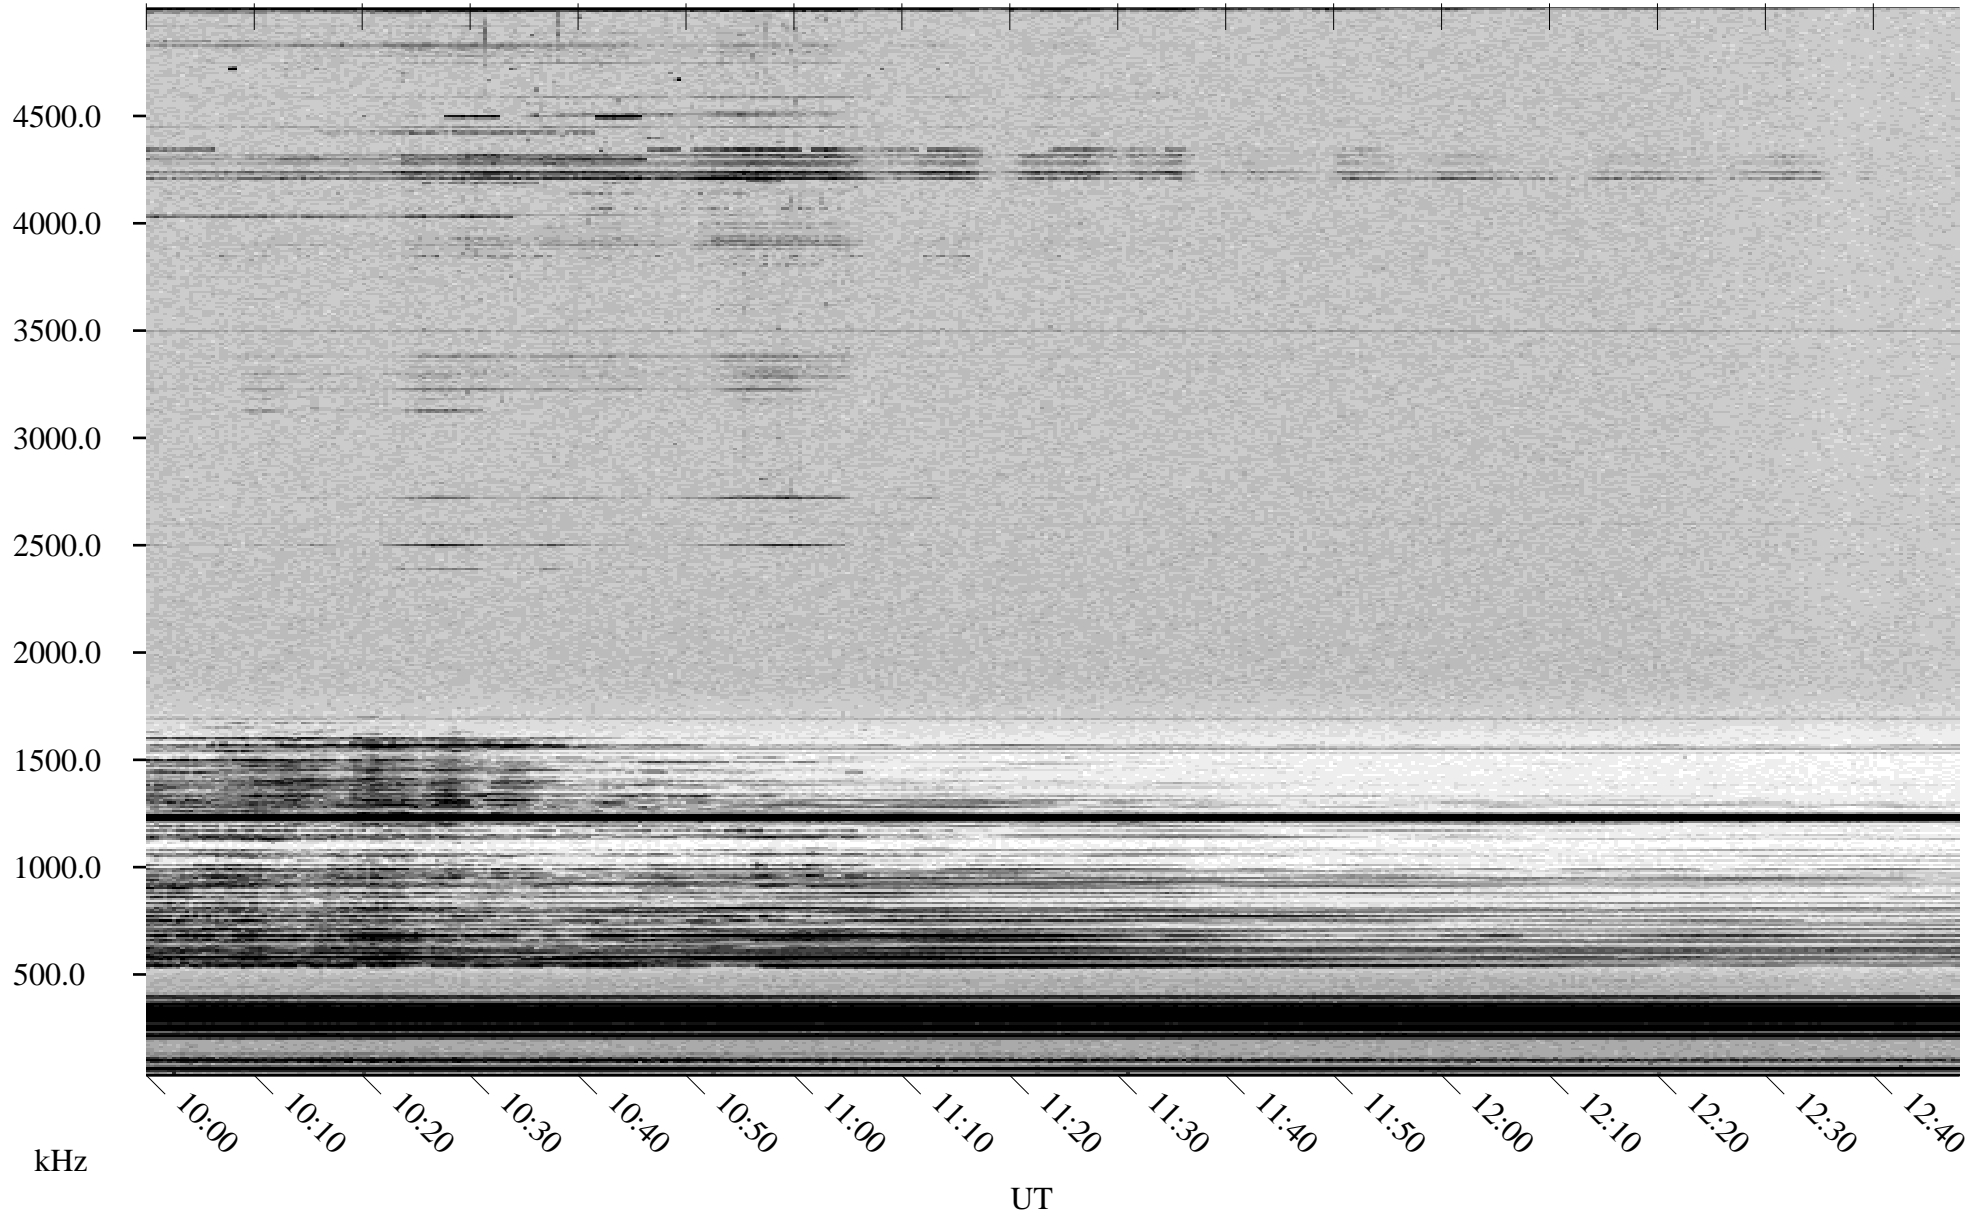

04/08/2000 Churchill, MTB

Linear Scale Black = 161 White = 15

ch000991.r00m max_12

Page 1

04/08/2000 Churchill, MTB

Linear Scale Black = 161 White = 15

ch00099l.r00m max_12

Page 2

04/09/2000 Churchill, MTB

Linear Scale Black = 161 White = 15

ch000991.r00m max_12

Page 3

04/09/2000 Churchill, MTB

Linear Scale Black = 161 White = 15

ch000991.r00m max_12

Page 4

04/09/2000 Churchill, MTB

Linear Scale Black = 161 White = 15

ch00099l.r00m max_12

Page 5

04/09/2000 Churchill, MTB

Linear Scale Black = 161 White = 15

ch000991.r00m max_12

Page 6

04/09/2000 Churchill, MTB

Linear Scale Black = 161 White = 15

ch000991.r00m max_12

Page 7

04/09/2000 Churchill, MTB

Linear Scale Black = 161 White = 15

ch000991.r00m max_12