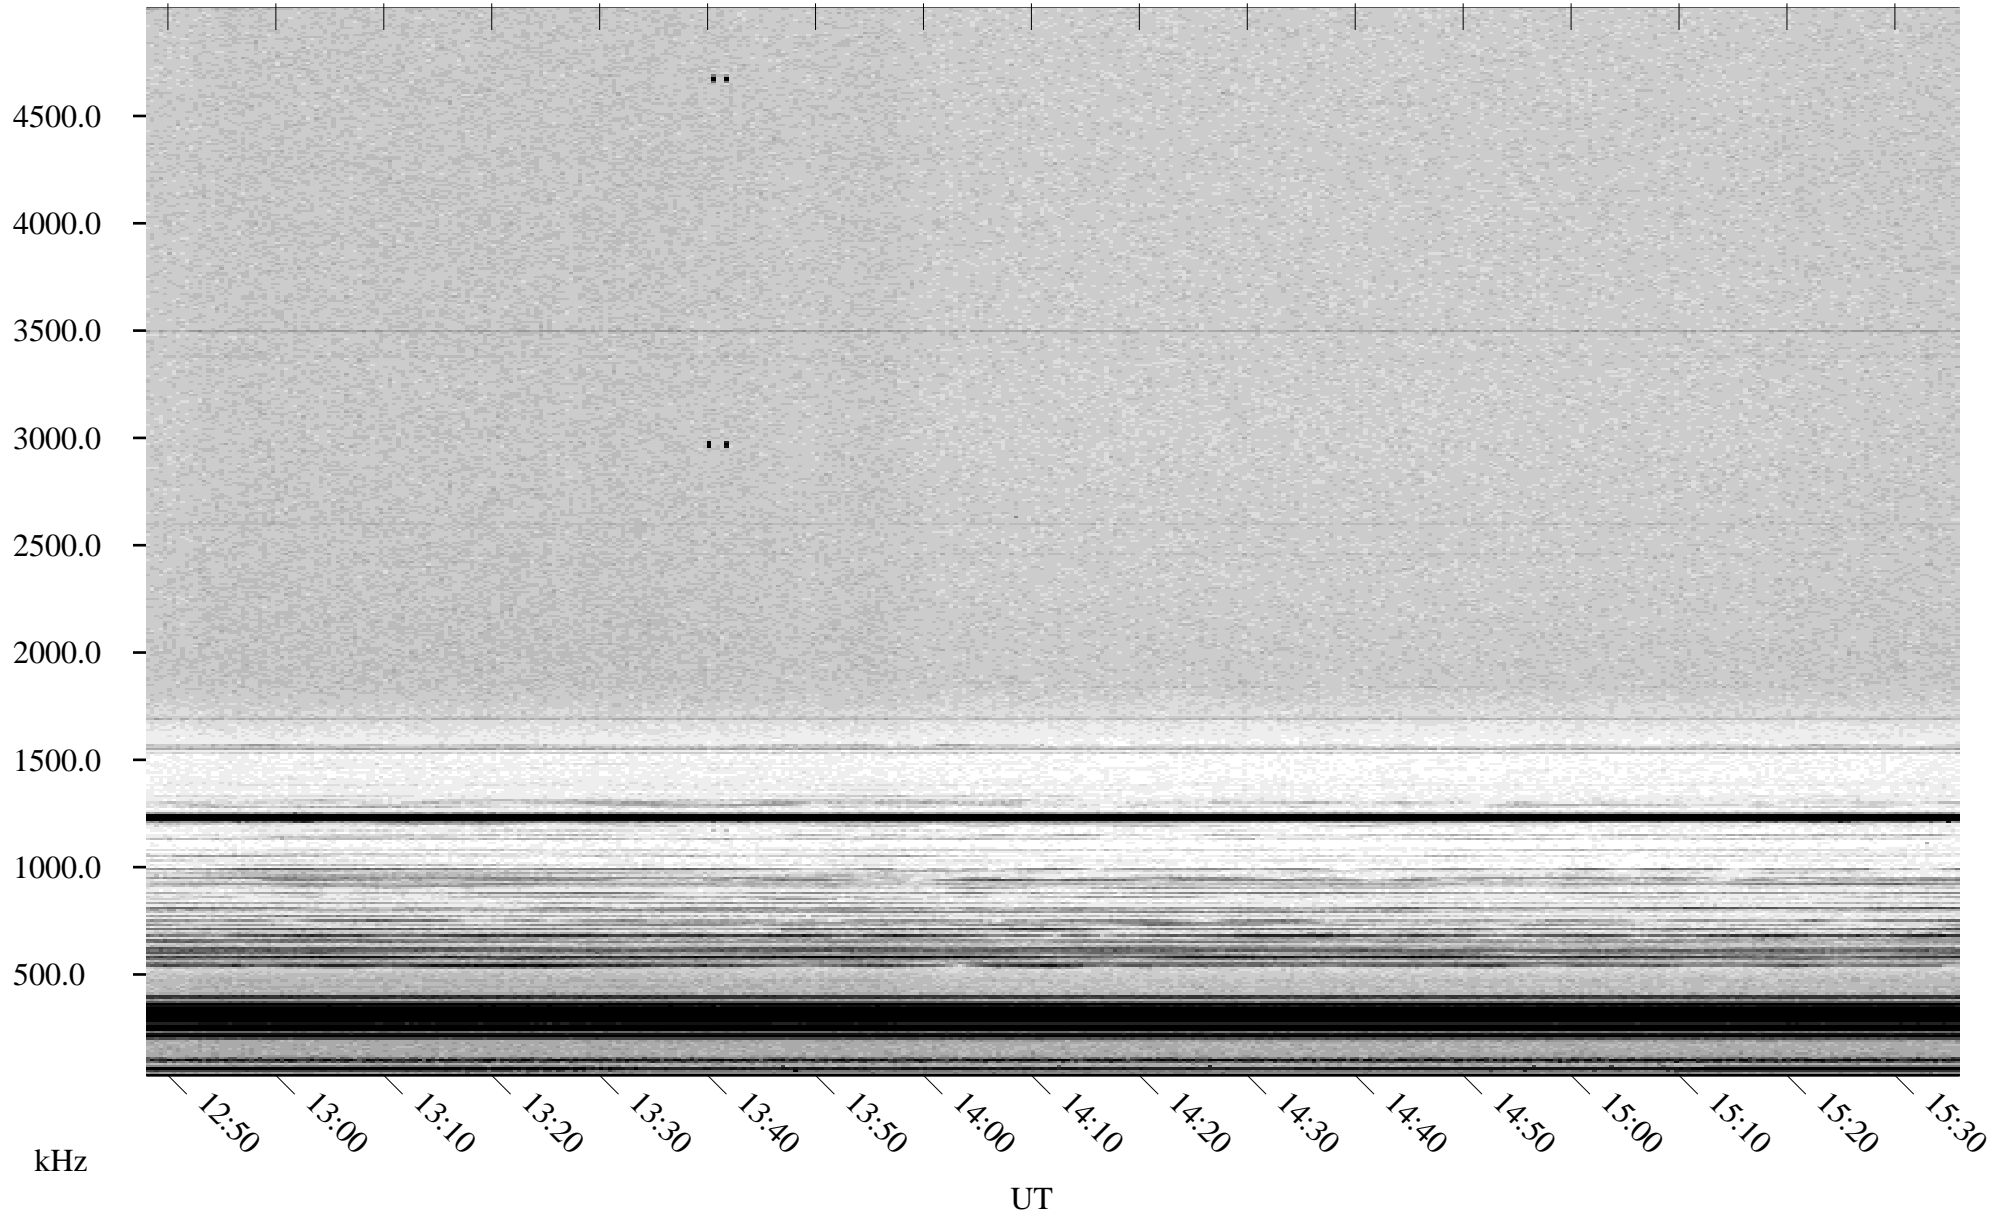

04/08/2000 Churchill, MTB

Linear Scale Black = 161 White = 15

ch000991.r00m max_12

Page 1

04/08/2000 Churchill, MTB

Linear Scale Black = 161 White = 15

ch00099l.r00m max_12

Page 2

04/09/2000 Churchill, MTB

Linear Scale Black = 161 White = 15

ch000991.r00m max_12

Page 3

04/09/2000 Churchill, MTB

Linear Scale Black = 161 White = 15

ch000991.r00m max_12

Page 4

04/09/2000 Churchill, MTB

Linear Scale Black = 161 White = 15

ch00099l.r00m max_12

Page 5

04/09/2000 Churchill, MTB

Linear Scale Black = 161 White = 15

ch000991.r00m max_12

Page 6

04/09/2000 Churchill, MTB

Linear Scale Black = 161 White = 15

ch000991.r00m max_12

Page 7

04/09/2000 Churchill, MTB

Linear Scale Black = 161 White = 15

ch000991.r00m max_12