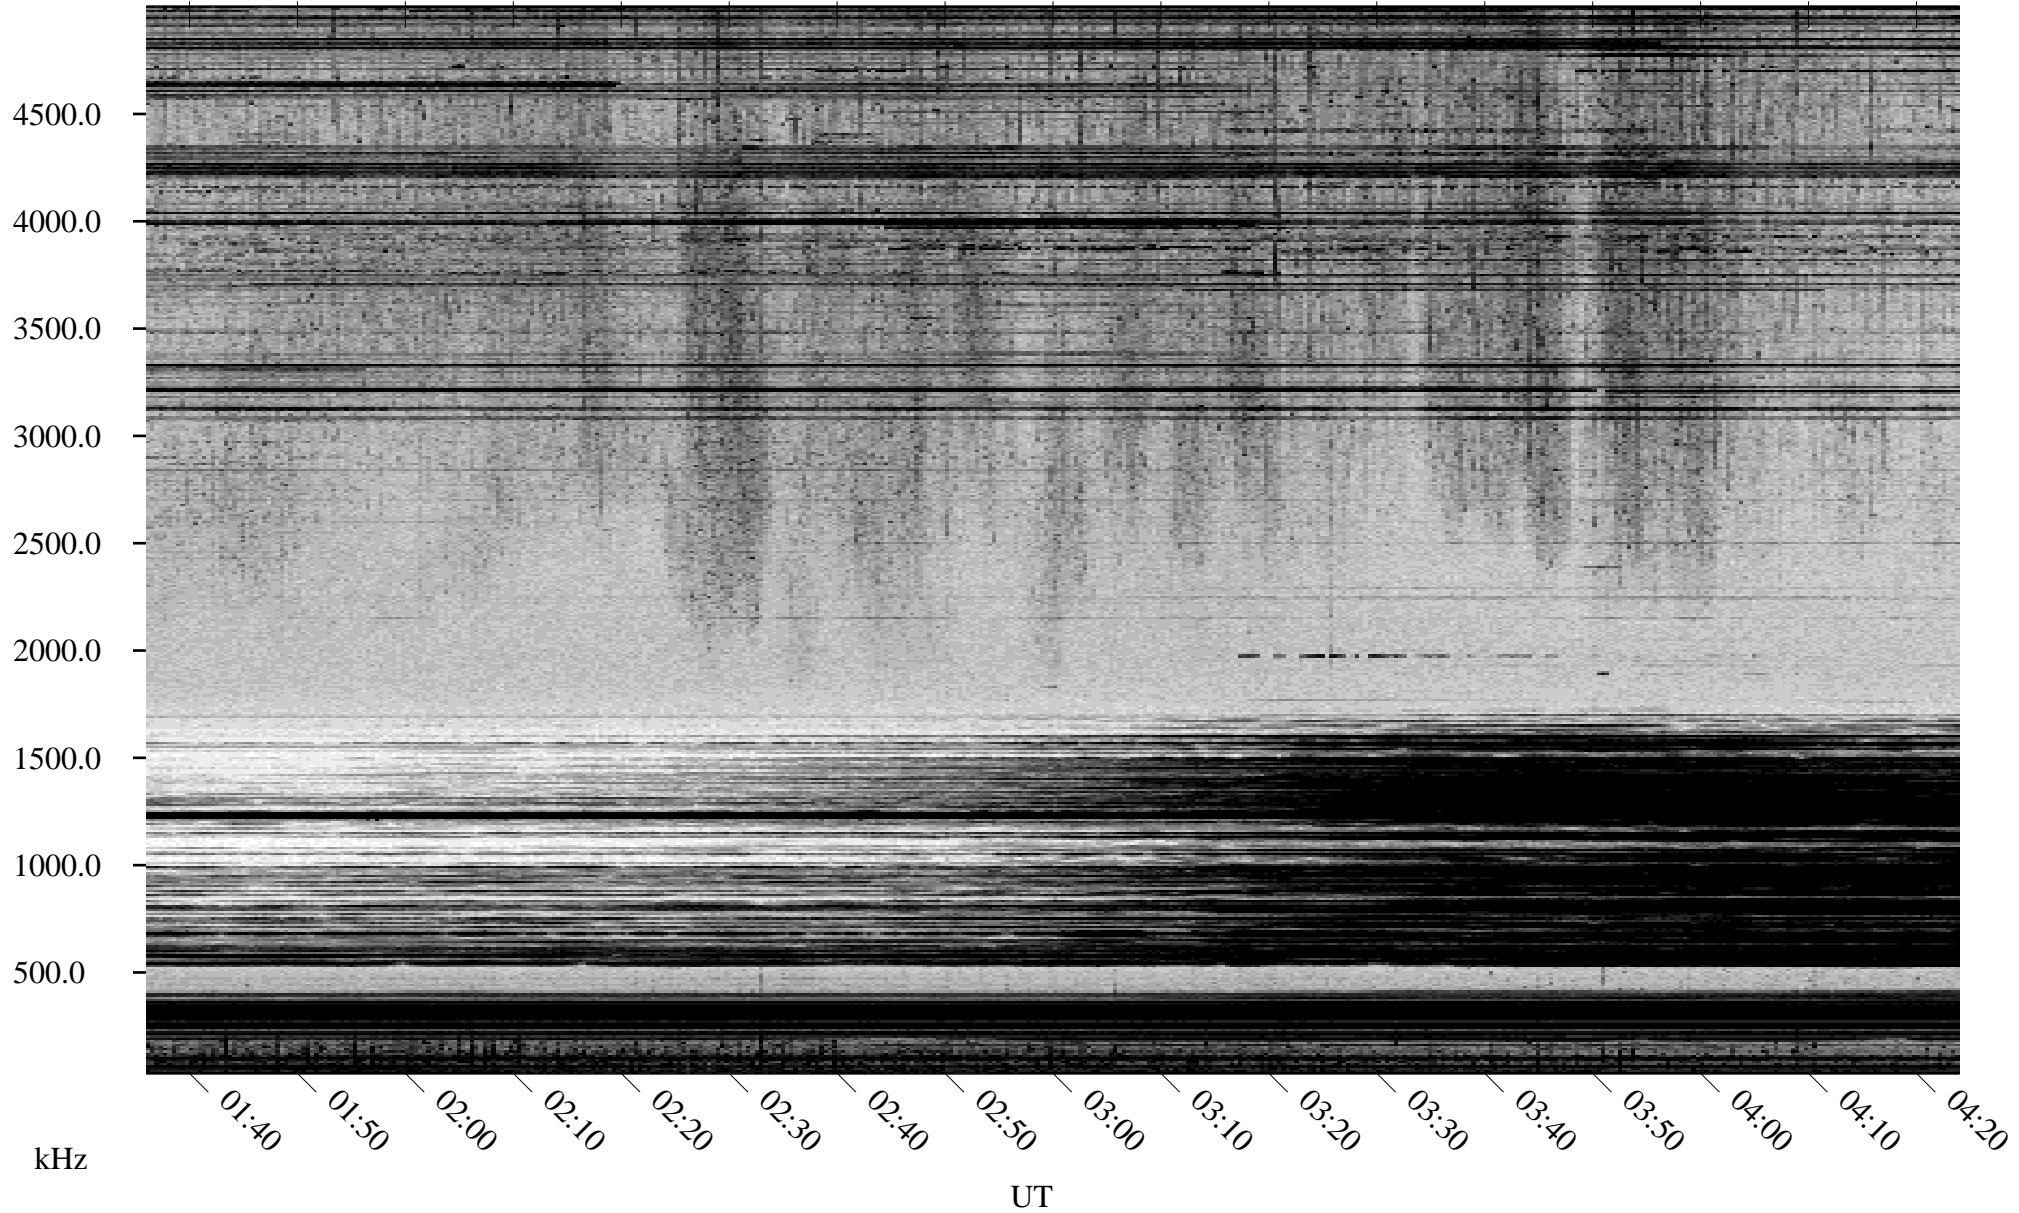

04/08/2000 Churchill, MTB

Linear Scale Black = 161 White = 15

ch000991.r00m max_12

Page 1

04/08/2000 Churchill, MTB

Linear Scale Black = 161 White = 15

ch00099l.r00m max_12

Page 2

04/09/2000 Churchill, MTB

Linear Scale Black = 161 White = 15

ch000991.r00m max_12

Page 3

04/09/2000 Churchill, MTB

Linear Scale Black = 161 White = 15

ch000991.r00m max_12

Page 4

04/09/2000 Churchill, MTB

Linear Scale Black = 161 White = 15

ch00099l.r00m max_12

Page 5

04/09/2000 Churchill, MTB

Linear Scale Black = 161 White = 15

ch000991.r00m max_12

Page 6

04/09/2000 Churchill, MTB

Linear Scale Black = 161 White = 15

ch000991.r00m max_12

Page 7

04/09/2000 Churchill, MTB

Linear Scale Black = 161 White = 15

ch000991.r00m max_12