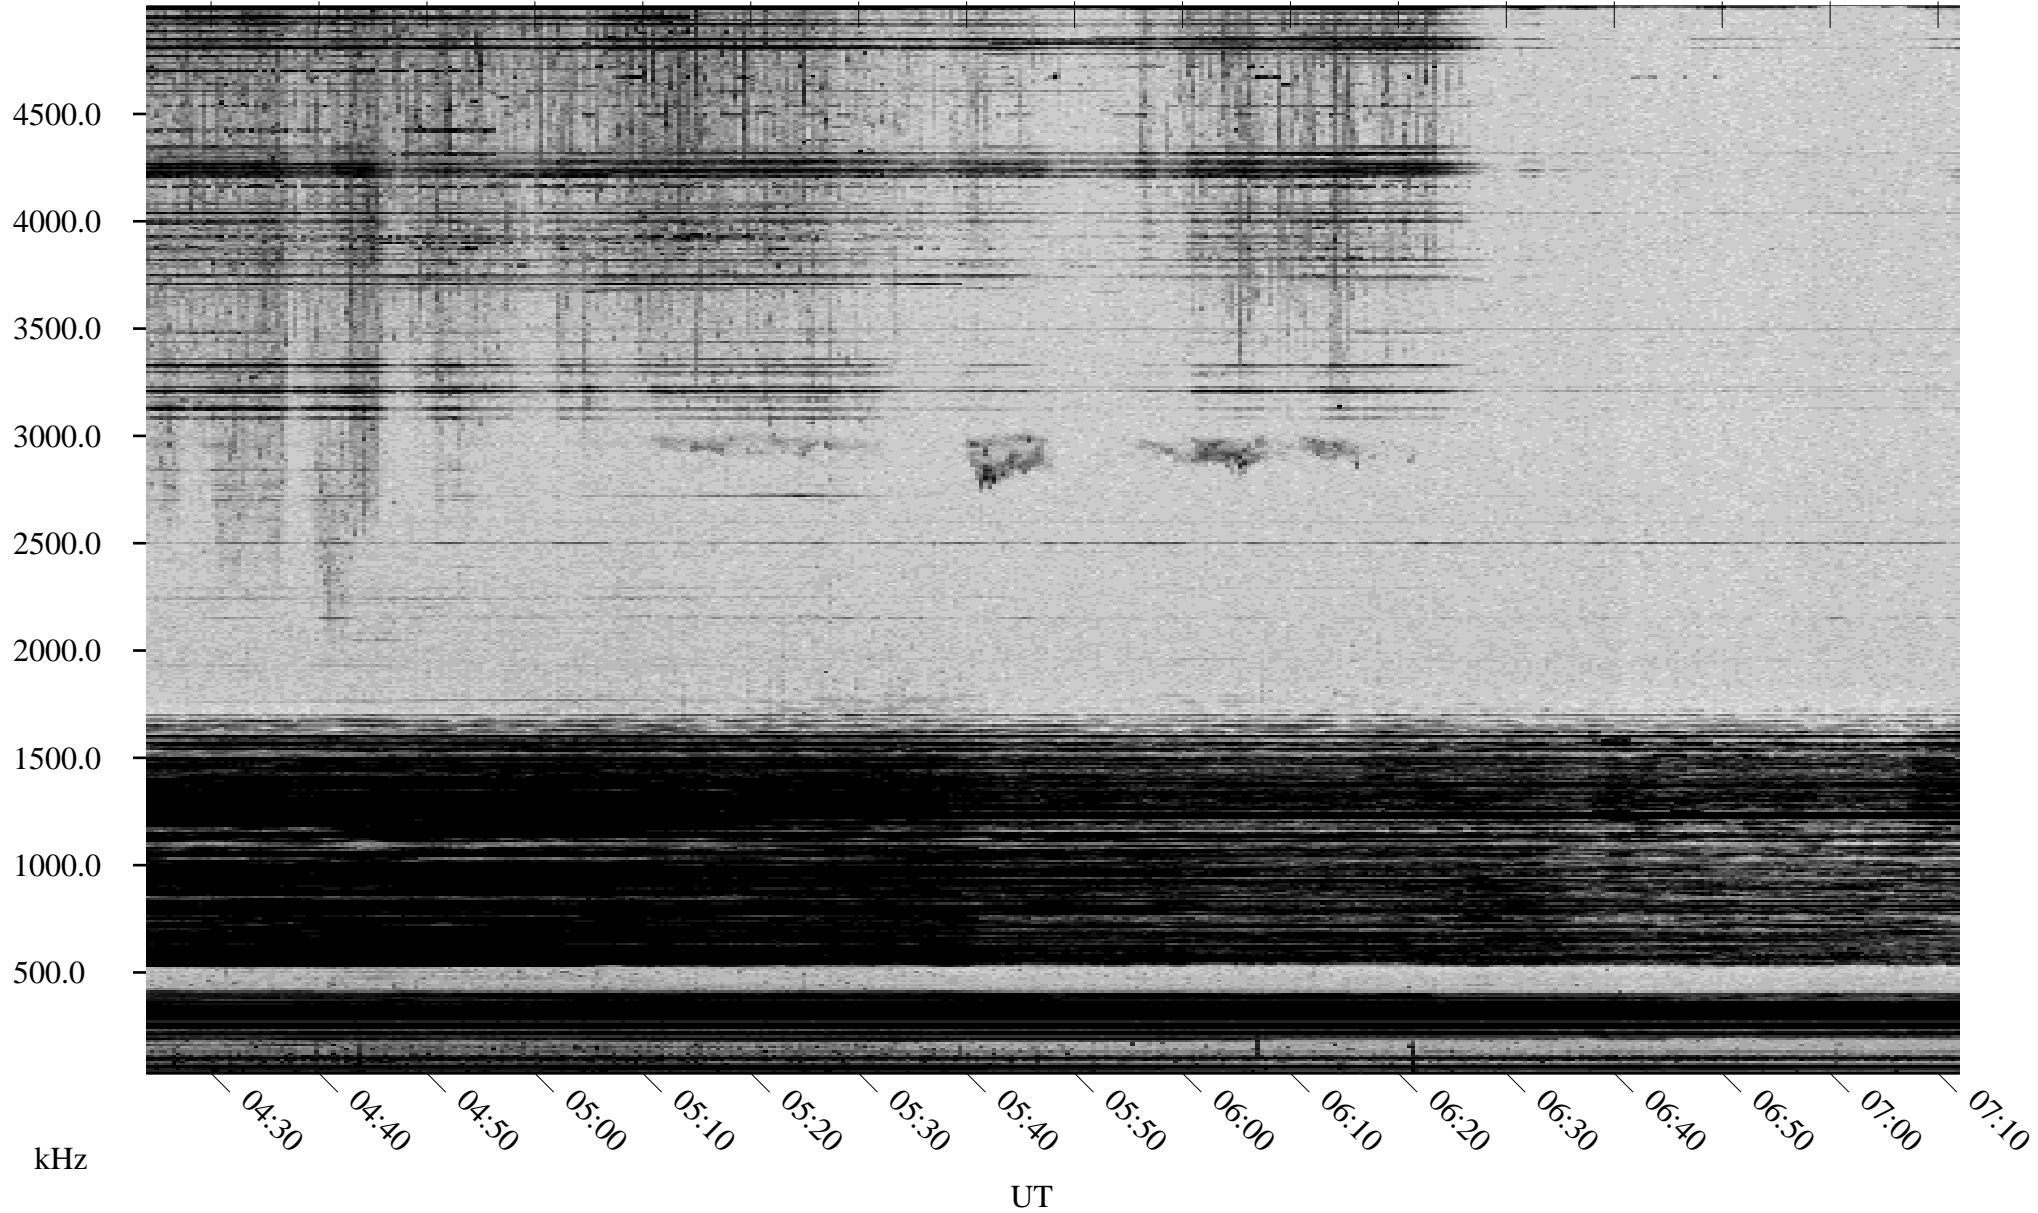

04/08/2000 Churchill, MTB

Linear Scale Black = 161 White = 15

ch000991.r00m max_12

Page 1

04/08/2000 Churchill, MTB

Linear Scale Black = 161 White = 15

ch00099l.r00m max_12

Page 2

04/09/2000 Churchill, MTB

Linear Scale Black = 161 White = 15

ch000991.r00m max_12

Page 3

04/09/2000 Churchill, MTB

Linear Scale Black = 161 White = 15

ch000991.r00m max_12

Page 4

04/09/2000 Churchill, MTB

Linear Scale Black = 161 White = 15

ch00099l.r00m max_12

Page 5

04/09/2000 Churchill, MTB

Linear Scale Black = 161 White = 15

ch000991.r00m max_12

Page 6

04/09/2000 Churchill, MTB

Linear Scale Black = 161 White = 15

ch000991.r00m max_12

Page 7

04/09/2000 Churchill, MTB

Linear Scale Black = 161 White = 15

ch000991.r00m max_12